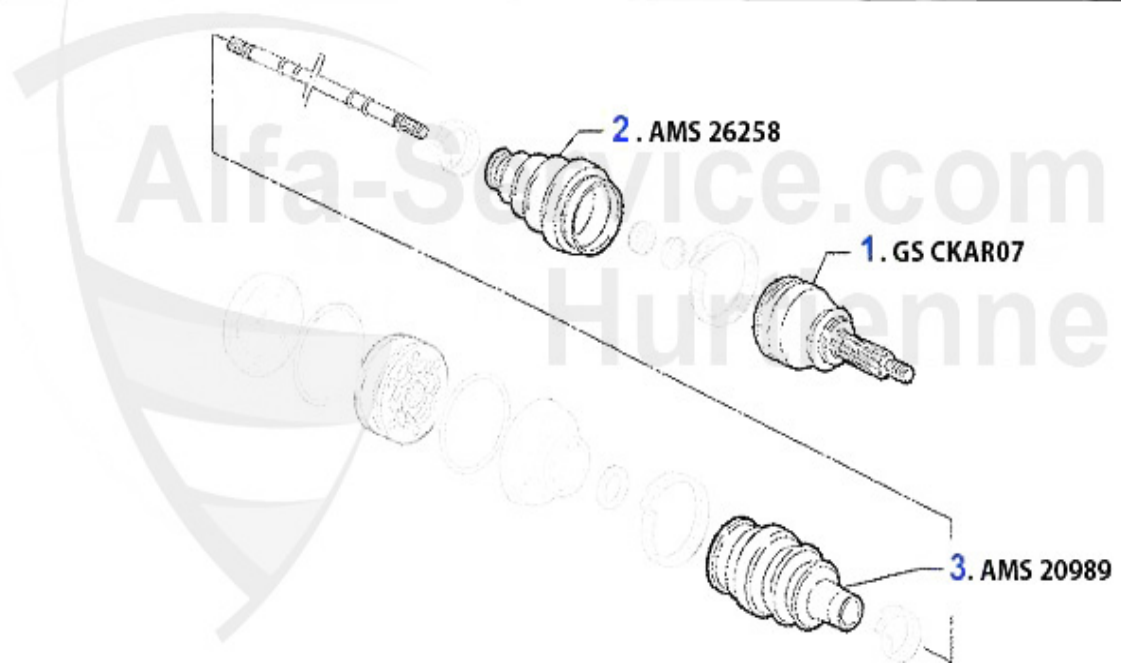

Antriebswelle/Driveshaft 145/6 1.9 JTD

2	AMS26258	INTERIOR AXLE BOOT 155 2.0TB,2.5TD (107-22mm) SPIDER 91	15.51 EUR
3	AMS20989	OE.46429633, outer joint gaiter 145/6 147, 156, 166	17.90 EUR