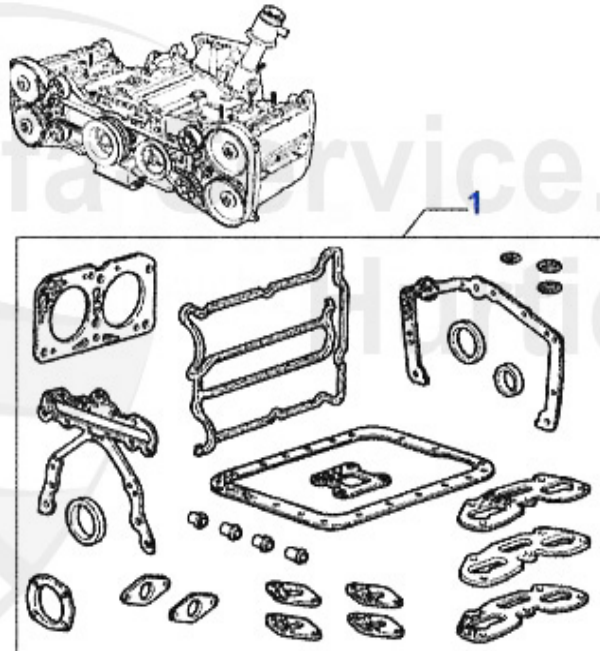

Motordichtsatz/Full Set 145/6 1.7 IE 16V Boxer

1 MDS16000

ENGINE GASKET SET 145/146/33 1.7 IE 16V 91-97 incl.head

215.00 EUR