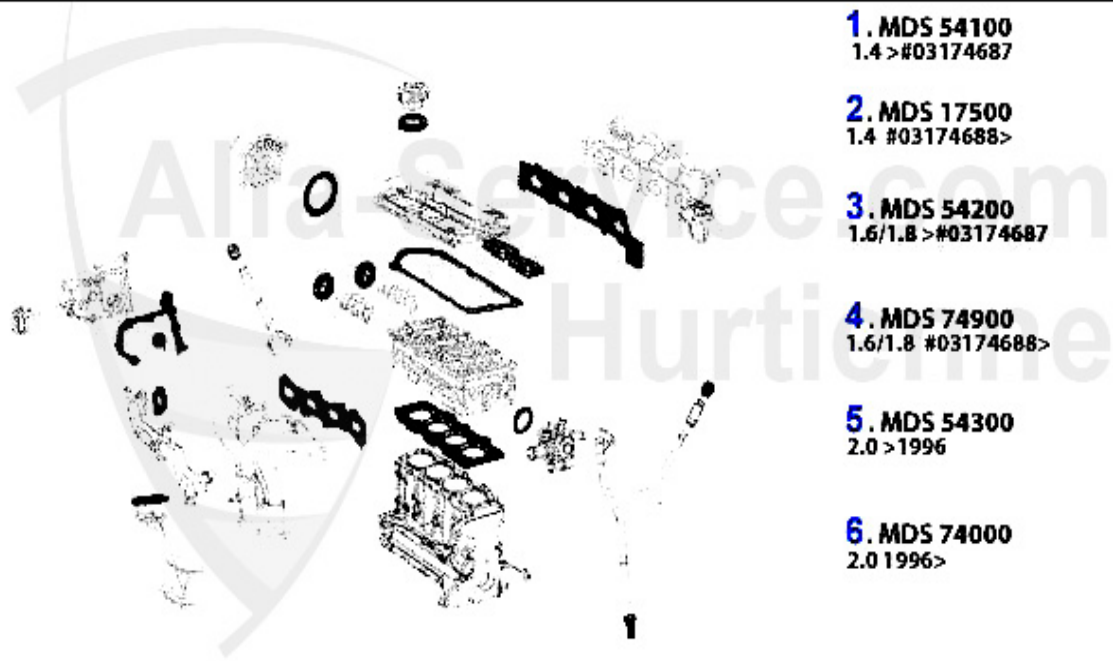

Motordichtsatz/Full Set 145/6 TS 16V

1. MDS 54100
1.4 >#03174687

2. MDS 17500
1.4 #03174688>

3. MDS 54200
1.6/1.8 >#03174687

4. MDS 74900
1.6/1.8 #03174688>

5. MDS 54300
2.0 >1996

6. MDS 74000
2.0 1996>

1	MDS54100	Motordichtsatz 145/6 1.4 ie 16V TS Bj. >97 alu-ventild	110.79 EUR
2	MDS175000	Motordichtsatz 145/6 1.4 ie 16V TS Bj. 96-01 Kunststoff-V	111.82 EUR
4	MDS74900	Motordichtsatz 145/6,156,gtv/spider (916) 1.6 - 1.8 16V	155.00 EUR
5	MDS54300	Motordichtsatz 145/6,155,gtv/spider (916) 2.0 TS Bj. 95	179.00 EUR
6	MDS74000	ENGINE GASKET SET 145/6,156,GTV/SPIDER (916) 2.0 16V TS	159.00 EUR