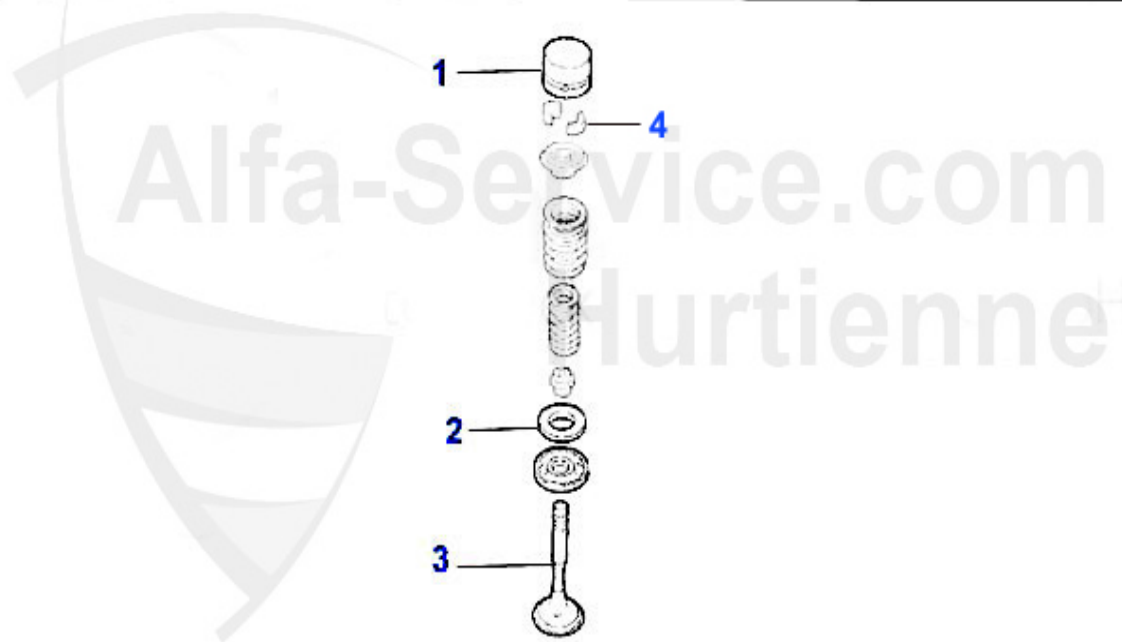

Ventiltrieb 145/6 1.4/1.6 Boxer

1	HST23146	hydraulic valve lifter SUD/SPRINT 33 145/6 1.4/1.6/1.7	22.50 EUR
2	03 295 0 0	OE.60502912 WASHER INSIDE LOWER VALVE SPRING PLATE	3.55 EUR
3	VE91629	Ventil-Einlaß Sud/Sprint,33 (905/7), 145/6 Boxer 8V	19.65 EUR
3	VA91630	Ventil-Auslaß Sud/Sprint,33 (905/7), 145/6 Boxer 8V	29.75 EUR
4	VK 8	Valve cotters 8mm twin spark OE.60503036	1.20 EUR