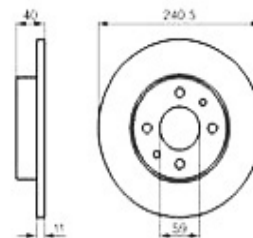

1	BS516811	FRONT BRAKE DISK 145/6 1.4/1.6 IE YEAR 94-12.96/1.9 TD	19.90 EUR
3	BS541251	FRONT BRAKE DISK 145/6 1.8/2.0 16V TS/QV 96>	54.00 EUR
4	BS100815	Bremsscheibe HA 33 (907) 1.4/1.5/ 1.7/ie/16V,145/6 1.4/	32.50 EUR
5	BS516711	REAR BRAKE DISK 145/6 1.4/1.8 16V TS 01.97>/2.0 16V TS/	39.00 EUR