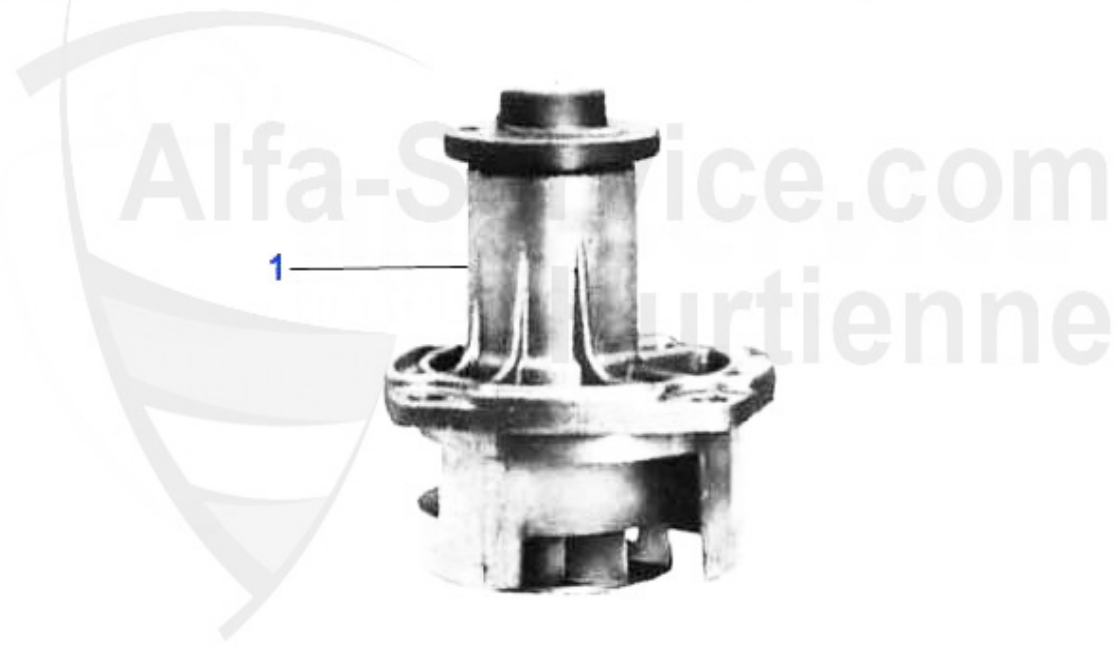

Wasserpumpe/Waterpump 145/6 1.7 IE 16V Boxer Bj. 94-96

---

1 WP02110

OE. 60614390 WATER PUMP BOXER

69.90 EUR