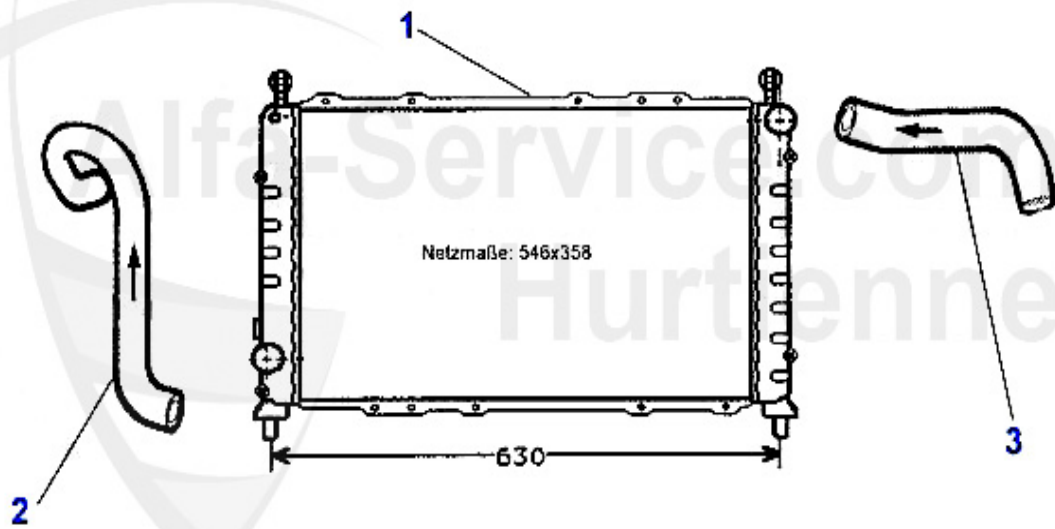

HEAD SCREW SET 145/6,155 1.9 TD 94-99

40.94 EUR

Kopfschraubensatz/Head Srew Set 145/6 1.9 JTD

1 ZKSS0300

HEAD SCREW SET 145/6,147,156 1.9 JTD 8V 74/85 KW

49.00 EUR

Kühler/Radiator 145/6 1.4/1.6 Boxer Bj. 94-96