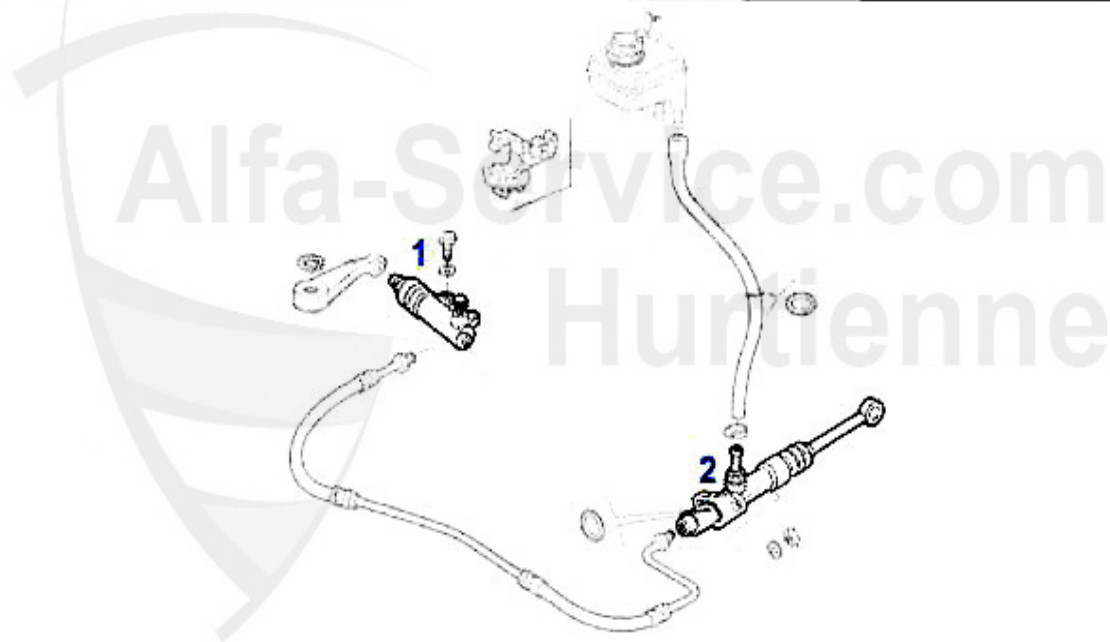

Kupplungsbetätigung/Clutch Actuation 145/6 2.0 TS 16V Quadrifoglio

1	KNZ024	OE.71739541 CLUTCH SLAVE CYL.145/6 155,0075933>,GTV/SPI	59.50 EUR
2	KGZ027	OE.60814827,CLUTCH MASTER CYLINDER 145/6,155,GTV/SPIDER	74.99 EUR