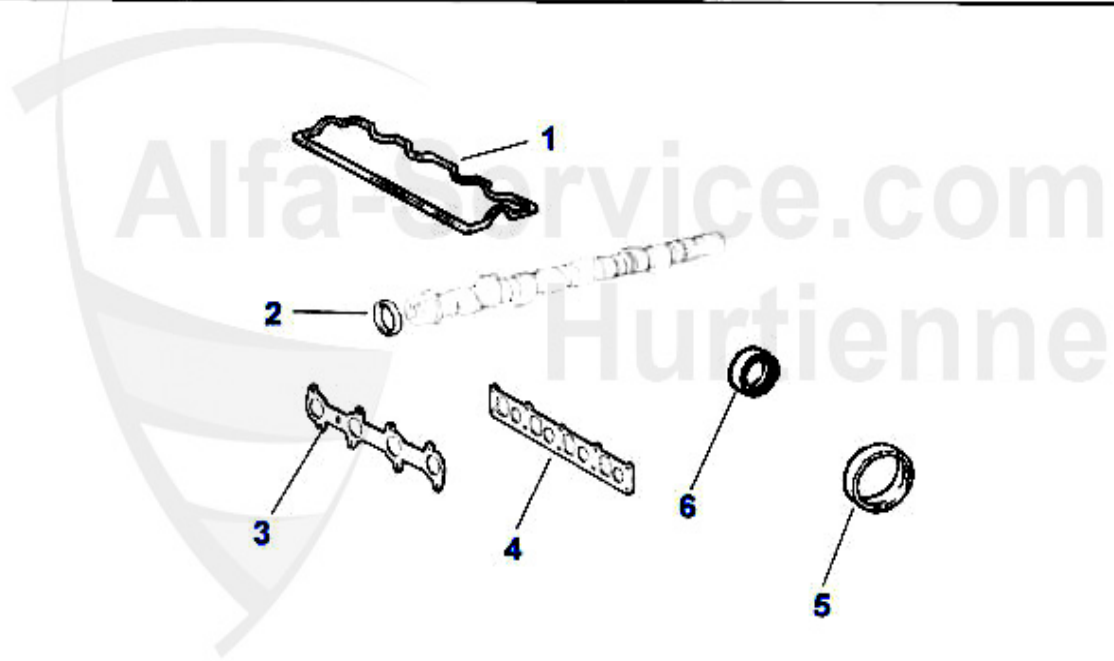

Dichtungen Motor/Gaskets Engine 145/6 1.9 JTD

1	VDD66300	Ventildeckeldichtung 145/6,156 1.9 JTD CF2 Bj. 97-01 7	11.19 EUR
2	WD08200	CAMSHAFT 145/6,155,156,GTV/SPIDER (916), 166 VARIOUS 96	15.51 EUR
3	AGKD22700	Abgaskr	19.99 EUR
4	ASKD41900	Ansaugkr	23.05 EUR
5	WD33900	siri kurbelwelle hinten(schwungsch) 145/6,155,156,166,g	16.24 EUR
6	WD55200	OE.7628850 oil seal crankshaft front	10.31 EUR