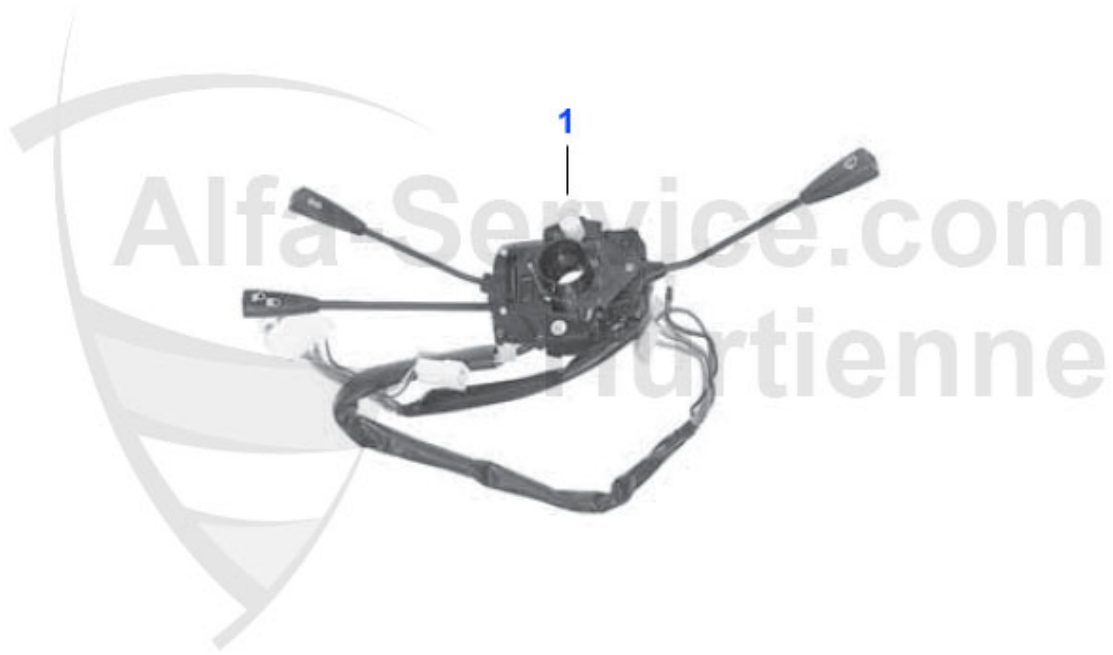

145/6 > ELECTRIC > COLUMN SWITCHES

1 LBS2248

COLUMN SWITCH ALFETTA QV

205.00 EUR

1 WB310

Wischblatt-Satz 145/6,155,166

27.50 EUR

145/6 > INTERIOR > CAR MAT