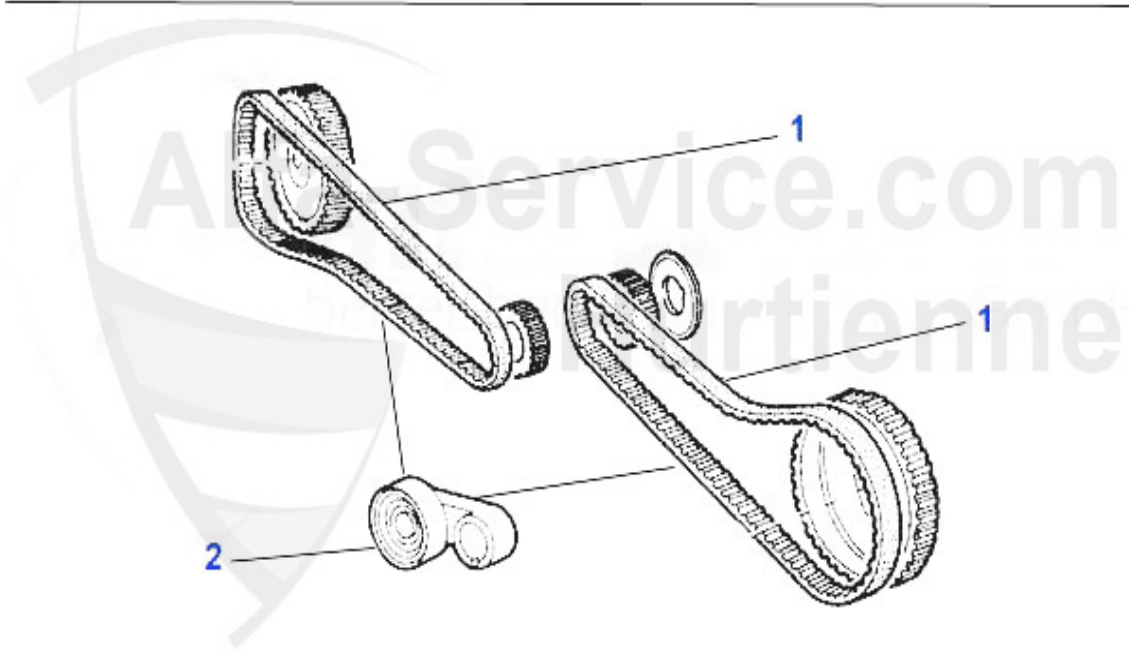

Zahnriemen 145/6 1.4/1.6 Boxer

1	ZR94055	DRIVE BELT 100S170 33 (905/7) 1.3/1.5/ 1.7/ie/16V/QV,14	23.21 EUR
2	SR56000	OE. 60504224 BELTSTRETCHER right BOXER	88.00 EUR
2	SR56001	OE. 60504225 BELTSTRETCHER left BOXER	88.00 EUR