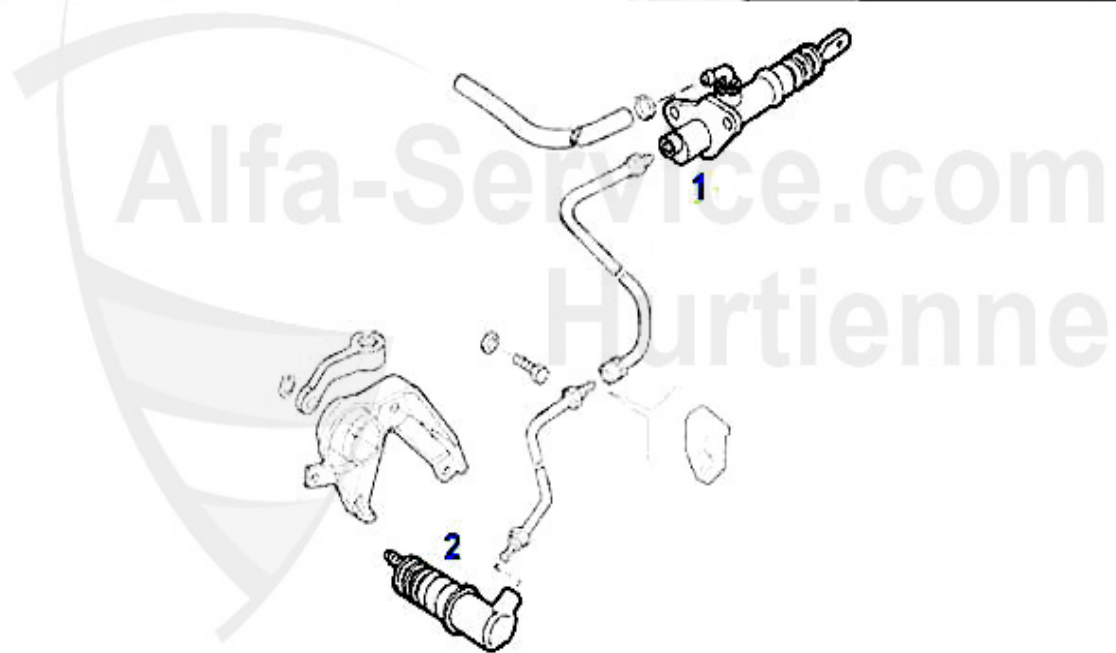

Kupplungsbetätigung/Clutch Actuation 145/6 1.9 TD/KAT.

1	KGZ027	OE.60814827,CLUTCH MASTER CYLINDER 145/6,155,GTV/SPIDER	74.99 EUR
2	KNZ024	OE.71739541 CLUTCH SLAVE CYL.145/6 155,0075933>,GTV/SPI	59.50 EUR