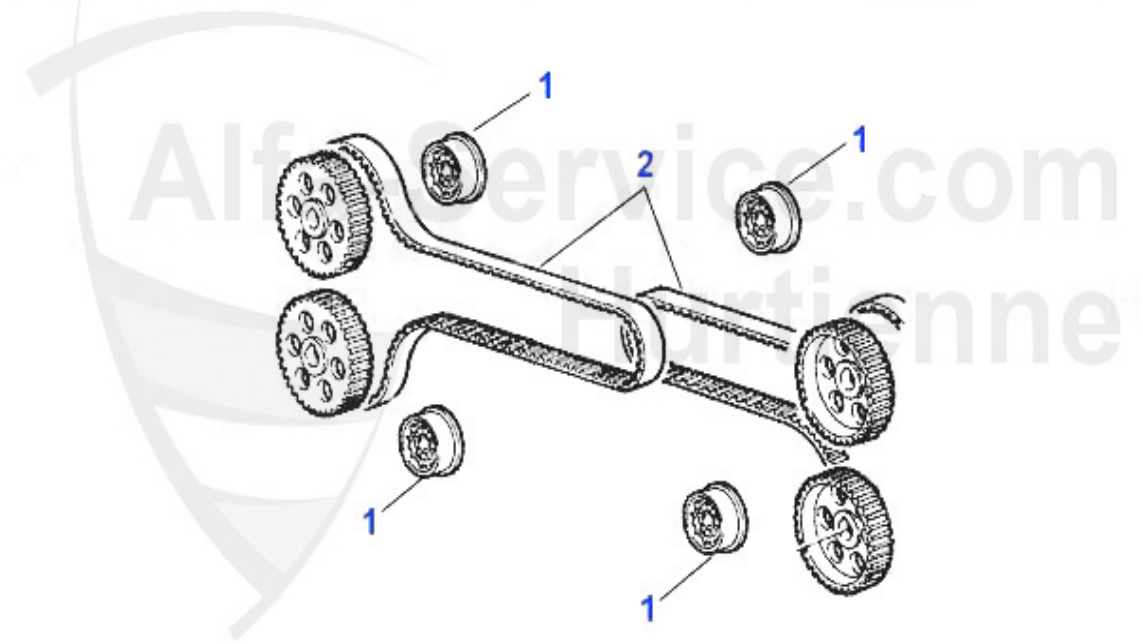

Zahnriemen 145/6 1.7 ie 16V Boxer

1	SR56010	DRIVE BELT TENSIONER 33,145/6 IE 16V (ONLY PULLEY)	34.00 EUR
2	ZR94387	OE. 60556211 TIMINGBELT BOXER 16V	41.00 EUR