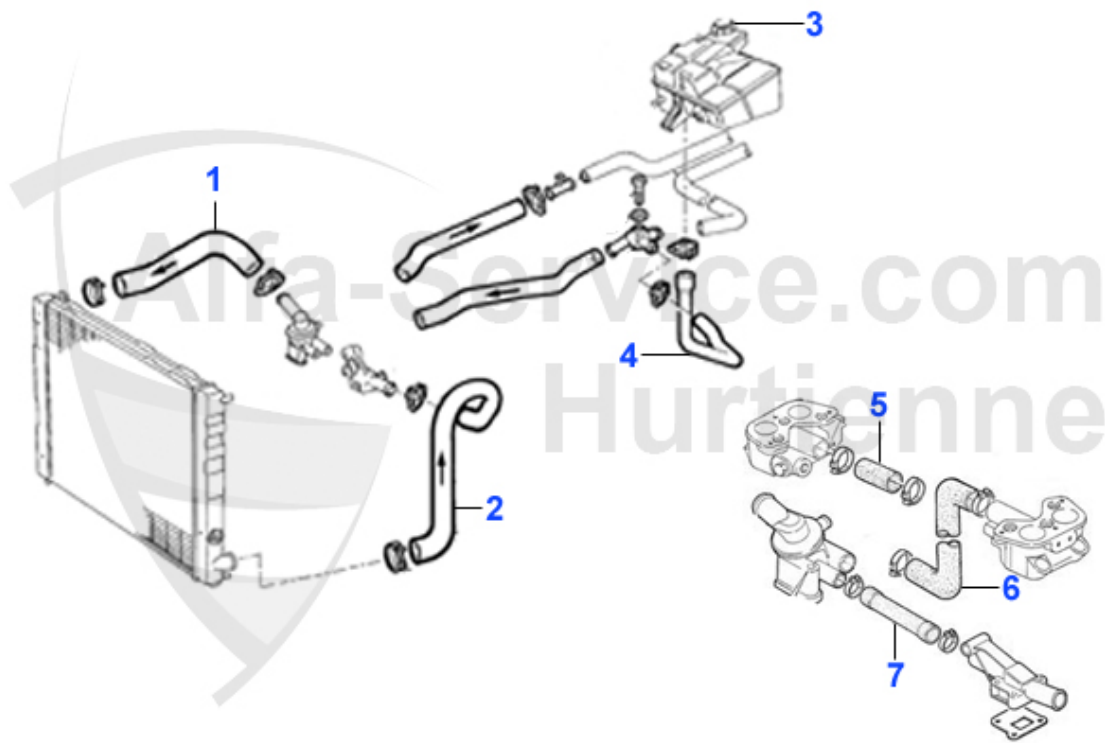

1 WP02110

OE. 60614390 WATER PUMP BOXER

69.90 EUR

Wasserpumpe/Waterpump 145/6 1.7 IE 16V Boxer Bj. 94-96

1 WP02110

OE. 60614390 WATER PUMP BOXER

69.90 EUR

145/6 > ENGINE > COOLING SYSTEM > Boxer 1994-96 > HOUSES