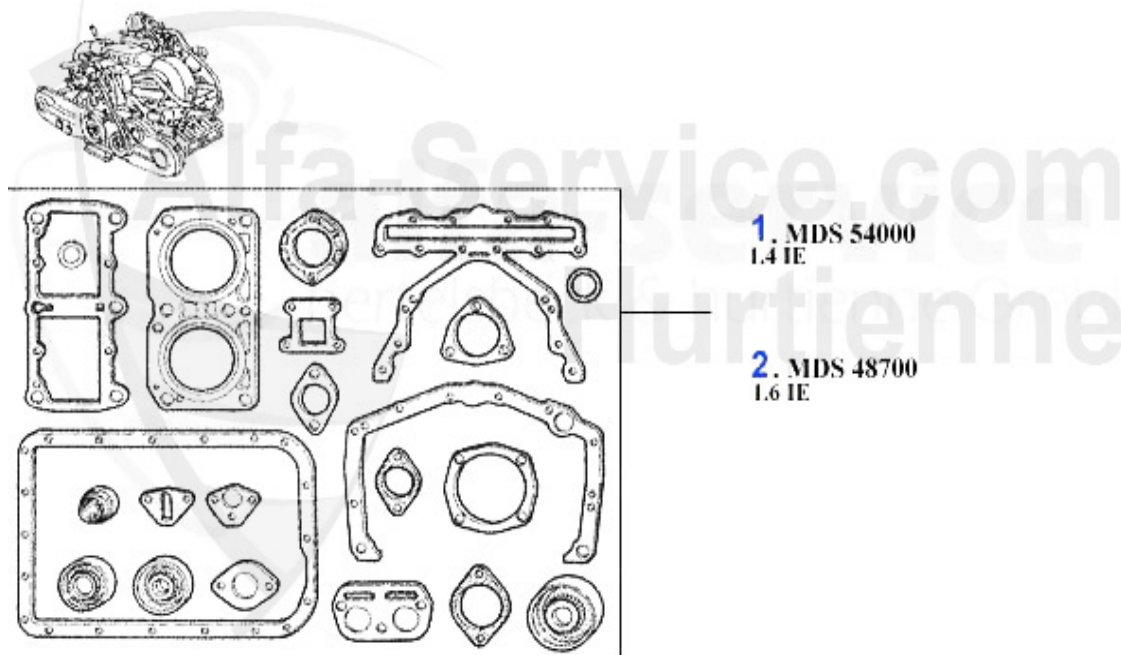

Motordichtsatz/Full Set 145/6 1.4/1.6 IE Boxer

1	MDS54000	ENGINE GASKET SET 33,145/6 1.4 IE 91-96	Preis auf Anfrage
2	MDS48700	ENGINE GASKET SET 33 1.5 IE 90-94 145/6 1.6 IE 94-96	155.00 EUR