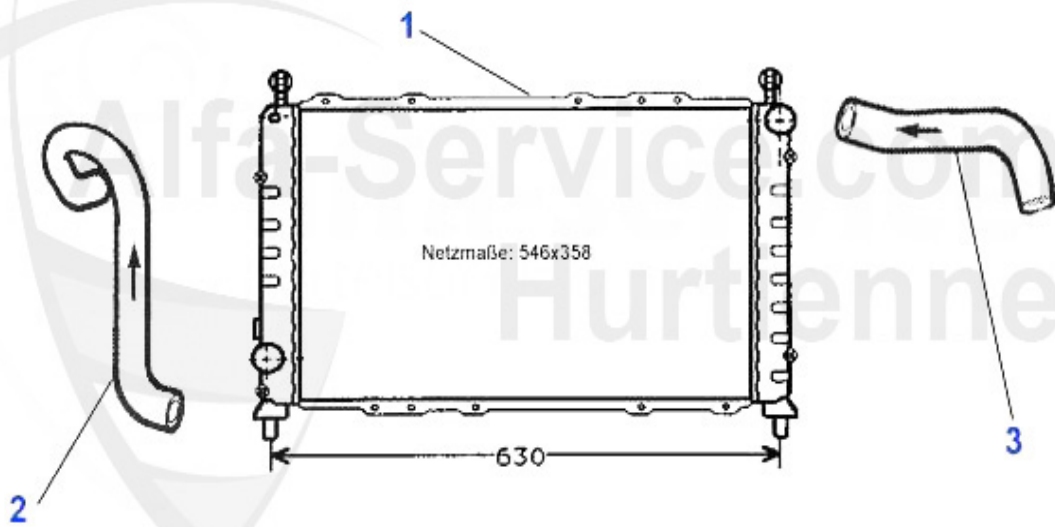

Kühler/Radiator 145/6 1.7 IE 16V Boxer Bj. 94-96

1	MK22880	OE.60590292 RADIATOR 145/6 1.4,1.6,1.7 16V WITH/WITHOUT	242.00 EUR
2	KWS89413	K	Preis auf Anfrage
3	KWS89412	UPPER WATER HOSE 145/6 1.4/1.6/1.7 ie	17.50 EUR