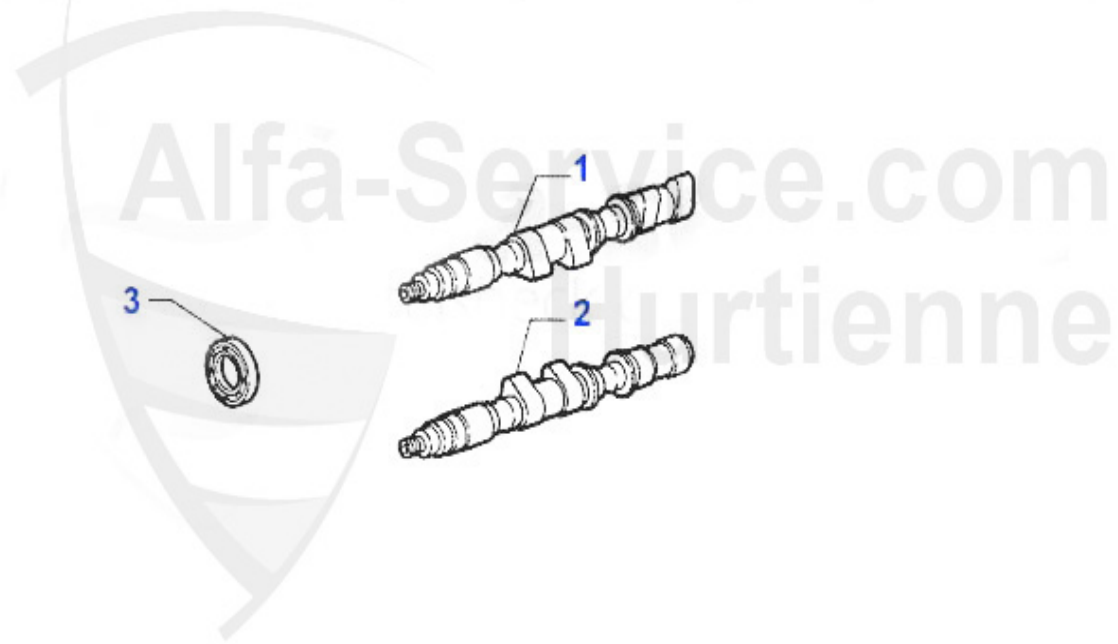

Nockenwelle 145/6 1.7 ie 16V Boxer

1	NKW10542	Nockenwelle (Einlaß) 145/6 1.7 ie 16V	Preis auf Anfrage
2	NKW91896	Nockenwelle (Auslaß) 33,145/6 1.7 i e 16V	258.99 EUR
3	WD57200	CAMSHAFT OIL SEAL 33 (907),145/6 1.7 IE 16V	9.90 EUR