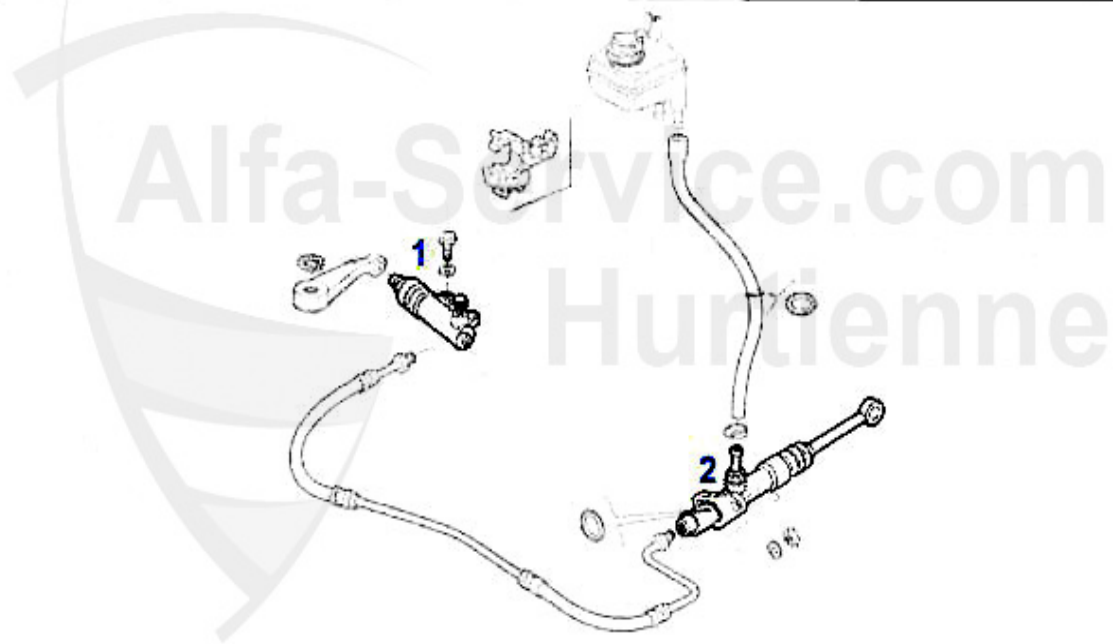

Kupplungsbetätigung/Clutch Actuation 145/6 TS 16V

1	KNZ024	OE.71739541 CLUTCH SLAVE CYL.145/6 155,0075933>,GTV/SPI	59.50 EUR
2	KGZ027	OE.60814827,CLUTCH MASTER CYLINDER 145/6,155,GTV/SPIDER	74.99 EUR