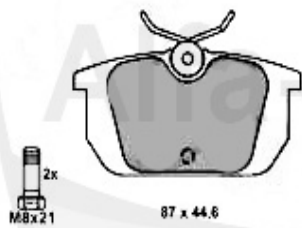

Brembeläge/Brakepads 145/6 hinten/rear

1. 21103
Grauguß-Sattel/
grey iron caliper
> 1997