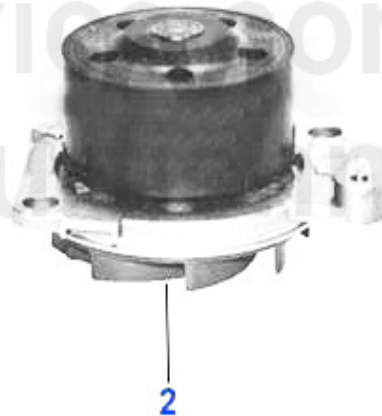

Wasserpumpe/Waterpump 145/6 TS 16V

1	WP00310	OE. 60586222 WATER PUMP TS 16V	72.49 EUR
2	WP00410	WATER PUMP 145/6 1.6 IE 16V TS,155/6 1.6/1.8 IE 16V TS,	65.00 EUR