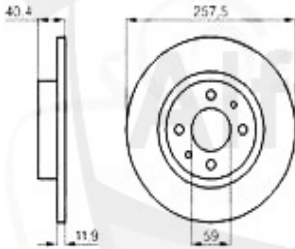

Bremsscheiben/Brakedisks 145/6

1. BS 516811

1.4/1.6 Boxer, 1.9 TD >1996
vorne/front

2. BS 519251

1.4/1.6 TS, 1.7 ie 16V, 1.9 TD/JTD
vorne/front
belüftet/ventil.