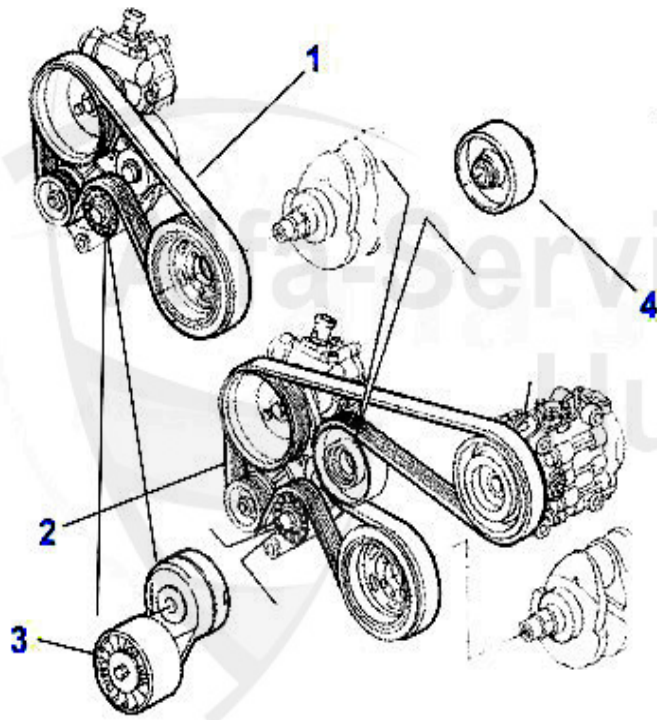

145/6 > ENGINE > V-BELTS > TS 16V

Keilrippenriemen
V-BELTS
145/6 TS 16V

1	KRR6PK1082	Keilrippemriemen 6PK1082 145/6 2.0 TS 16V,147 2.0 TS/JT	25.00 EUR
1	KRR7PK1083	Keilrippenriemen 7PK1083 145/6,155 156,166,gtv/spider (	35.90 EUR
1	KRR6PK1045	Keilrippenriemen 6PK1045 145/6 Bj. 97>,155,156,gtv&spid	20.00 EUR
2	KRR7PK1952	Keilrippenriemen 7PK1952 145/6,155, gtv/spider (916) 2.	52.50 EUR
2	KRR6PK1975	OE.60815414/60630741 RIBBED V- BELT,156/166/GTV/SPIDER(	35.50 EUR
2	KRR6PK1842	V-RIBBED BELT 6PK 1842 145/6 1,8 TS WITH A/C , 155 1,6	30.73 EUR
2	KRR6PK1830	Keilrippenriemen 6PK1830 145/6 1.4 16V TS Bj. 11.96-1.0	35.39 EUR
2	KRR6PK1855	V-RIBBED BELT 6PK1855,OE.60814395,145/6 1.4/1.8 TS 16V	28.50 EUR
3	SPA55863	DRIVE BELT TENSIONER 145/6/7,155/6,166,916 2.0	45.51 EUR
4	UR55849	OE.60812515,REVERSE ROLLER FOR RIPPED V-BELT 145/6/7,15	34.00 EUR
4	UR55848	DRIVE BELT BEARING 156 2.0,145,166,916	55.00 EUR