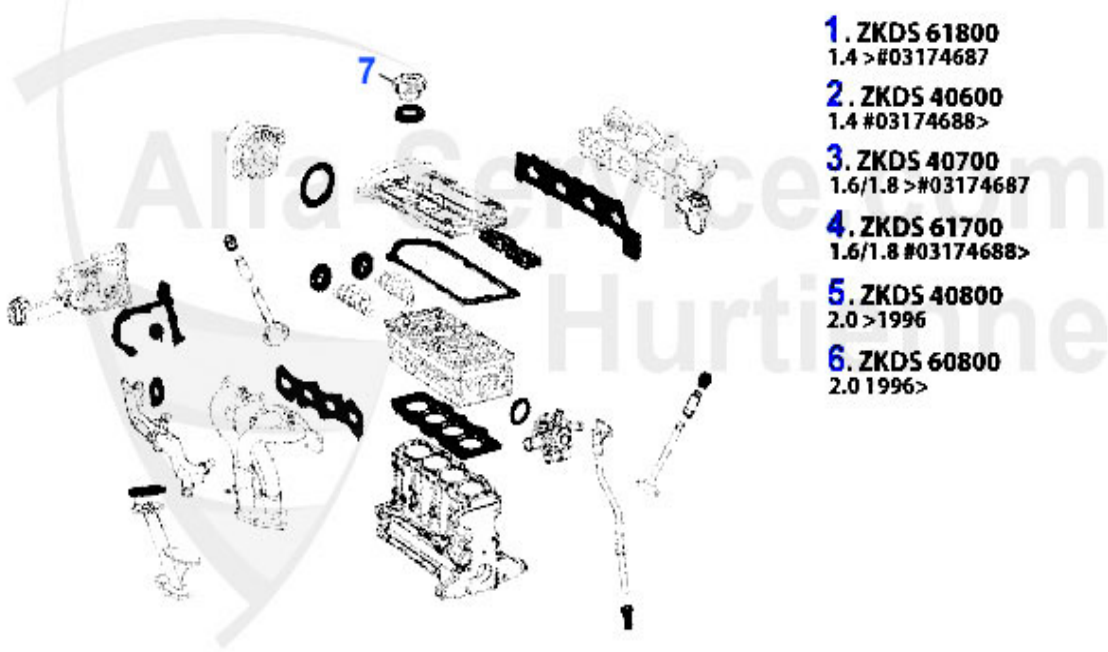

Kopfdichtsatz/Head Set 145/6 TS 16V

- **1. ZKDS 61800**
  1.4 > #03174687
- **2. ZKDS 40600**
  1.4 #03174688 >
- **3. ZKDS 40700**
  1.6/1.8 > #03174687
- **4. ZKDS 61700**
  1.6/1.8 #03174688 >
- **5. ZKDS 40800**
  2.0 > 1996
- **6. ZKDS 60800**
  2.0 1996 >

1	ZKDS61800	Kopfdichtsatz 145/6 1.4 ie 16V TS Bj. 96-01 Kunststoff-Ve	122.08 EUR
2	ZKDS40600	Kopfdichtsatz 145/6 1.4 ie 16V TS Bj. >12.97 Alu-Ventil	111.82 EUR
3	ZKDS40700	Kopfdichtsatz 145/6,155,156,166 1.6-2.0 ie 16V TS Bj. >9	108.74 EUR
4	ZKDS61700	OE. 71713631 HEADSET	132.34 EUR
5	ZKDS40800	Kopfdichtsatz 145/6,155,gtv/spider (916) 2.0 TS 110 KW	164.99 EUR
6	ZKDS60800	HEAD GASKET SET 145/6,156,GTV/SPIDER (916) 2.0 16V TS 9	111.82 EUR
7	OED003	Öleinfülldeckel z.schrauben TS Motoren 145/147/155/156/	49.50 EUR