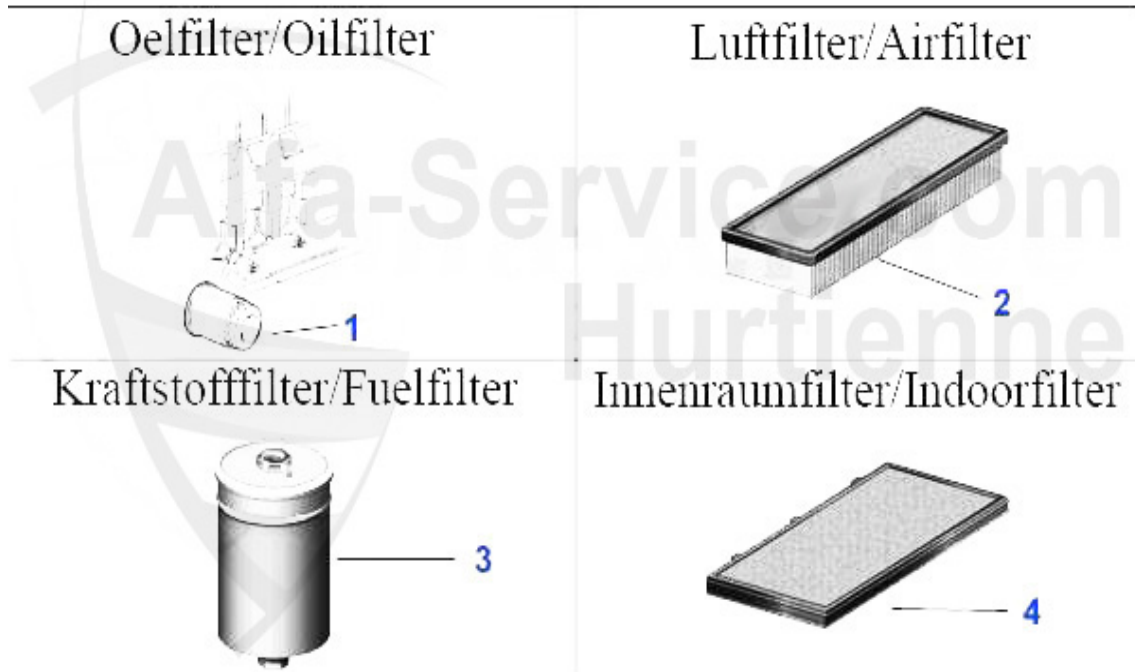

Filter 145/6 Boxer

1	OF122	Ölfilter 145/6 1.4/1.6/1.7/ie/16V 164/Super V6 24V Ansc	13.90 EUR
2	LF185	AIR FILTER 33 (905/7),145/6 BOXER, FIRM	20.90 EUR
3	KF96	FUEL FILTER SUD/SPRINT,33 (905/7),145/6, 155,SCREW CART	25.99 EUR
4	IF309	OE.60810570 INDOOR FILTER 145/6/155 >96 GTV Spider(916)	26.91 EUR