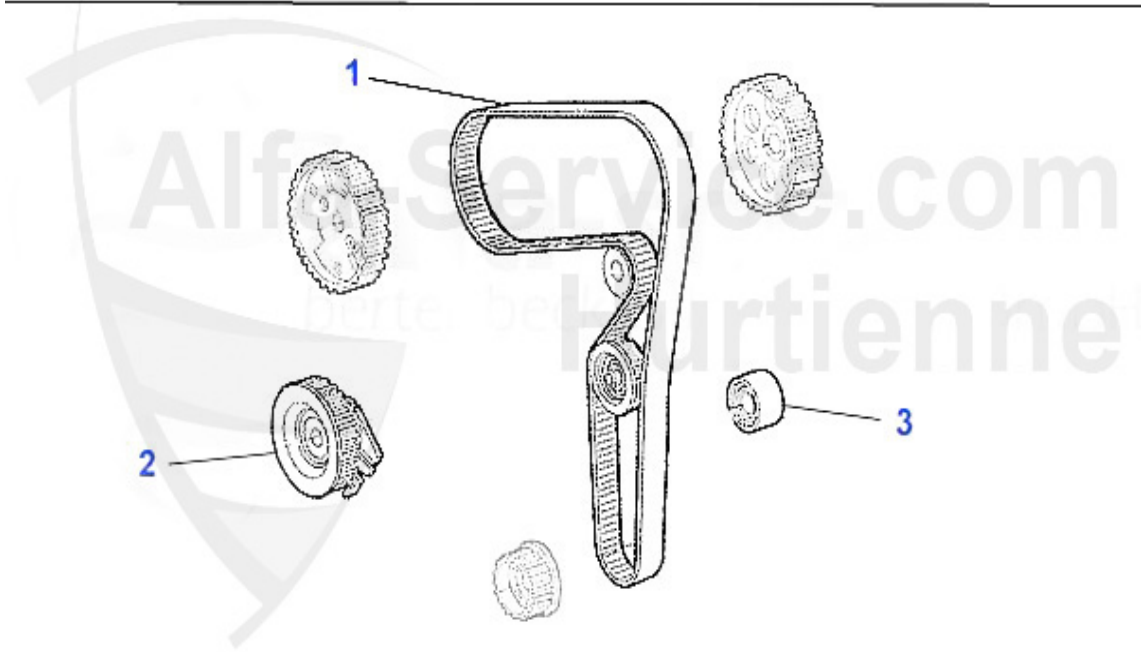

Zahnriemen 145/6 1.9 JTD

1	ZR94713	OE.60814603 DRIVE BELT 190SHPN240H 145/6, 156,166 1.9/2	43.60 EUR
2	SR55844	TENSIONING PULLEY TIMING BELT 145/6/7 , 156 , 166 1,9 &	68.22 EUR
3	UR55842	GUIDE PULLEY TIMING BELT 145/6/7,156 , 166 1,9 & 2,4 JT	34.77 EUR