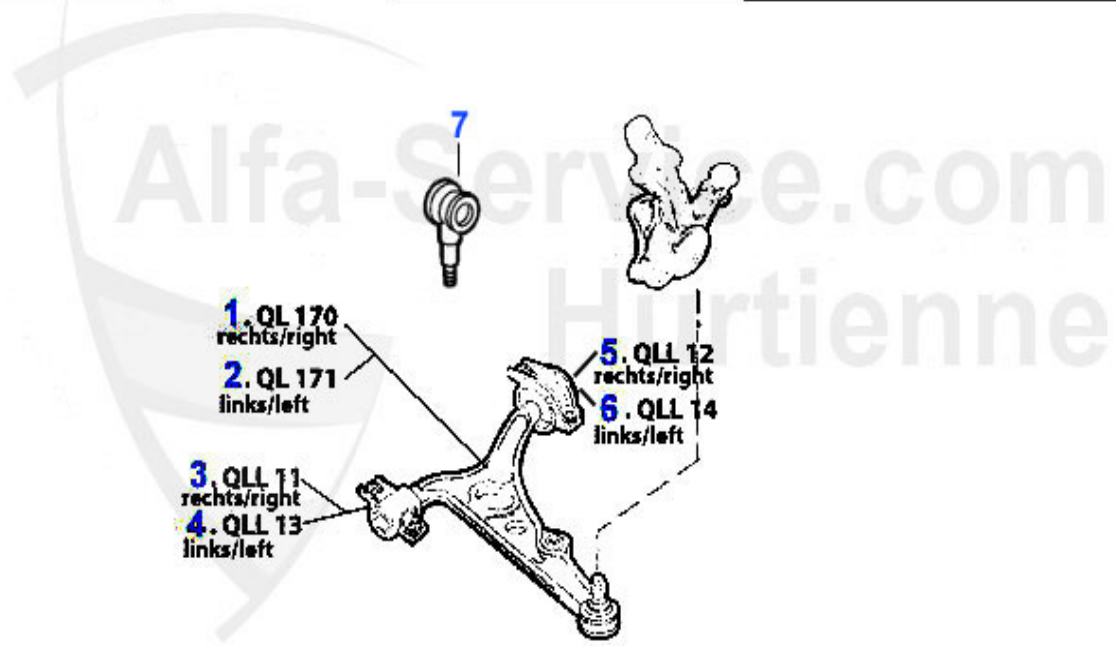

Aufhängung/Attachment 145/6 vorne/front

1	QL170	OE.60586752 TRAILING ARM FRONT RIGHT 145,146,155 GTV/SP	74.99 EUR
2	QL171	OE.60586771 TRAILING ARM LEFT 145,146,155 GT/SPIDER(916	75.51 EUR
2	QLL13	TRAILING ARM BEARING INNER LEFT 145/6, 155,GTV&SPIDER (9.50 EUR
3	QLL11	TRAILING ARM BEARING INNER RIGHT 145/6, 155,GTV&SPIDER	9.50 EUR
5	QLL12	TRAILING ARM BEARING OUTER/RIGHT 145/6, 155,GTV&SPIDER	11.50 EUR
6	QLL14	TRAILING ARM BEARING OUTER LEFT 145/6, 155,GTV&SPIDER (11.50 EUR
7	SS1502	STABILIZING ARM/PENDULUM SUPPORT 145/6, 155,SPIDER/GTV	24.50 EUR