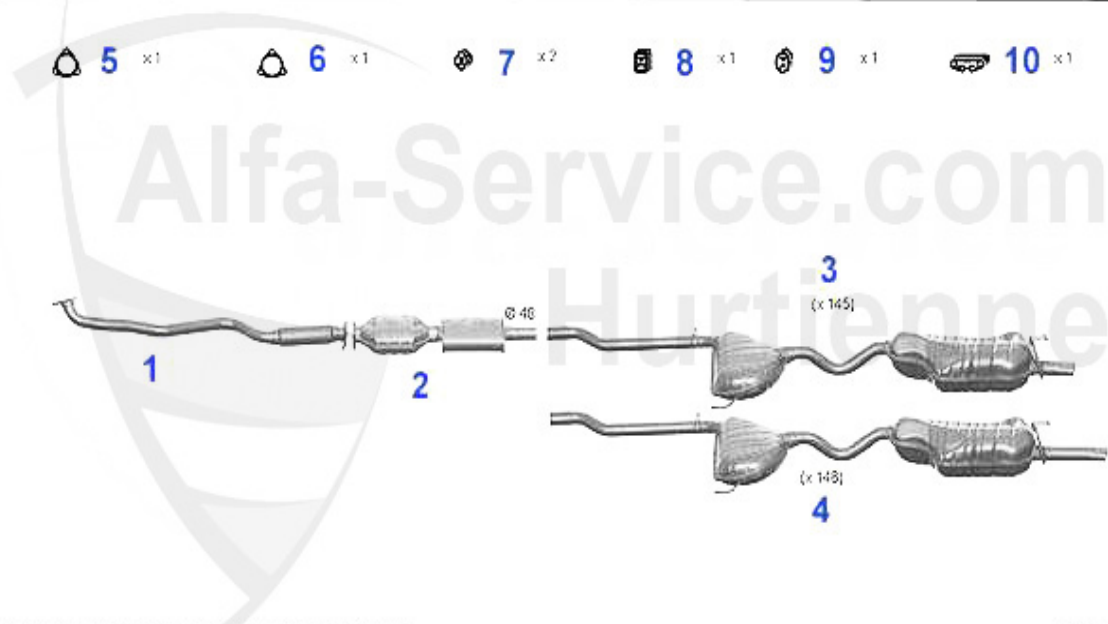

Abgasanlage/Exhaust System 145/6 1.9 JTD

145 / 146 1.9 JTD TURBO DIESEL (1910 cc - 77 kW)

4/'99-

1	VSD113501	FRONT MUFFLER 145/6 1.9 JTD 99>	224.32 EUR
2	KAT255533	CATALYST 145/6 1.9 JTD 99>	Preis auf Anfrage
3	ESD113509	REAR SILENCER 145 1.9 JTD 99>	275.96 EUR
4	ESD113559	REAR SILENCER 146 1.9 JTD 99>	261.21 EUR
5	SAT094560	GASKET FRONT MUFFLER 145/6,156,166 JTD	4.62 EUR
6	SAT094486	GASKET FRONT MUFFLER/CAT 145/6 JTD	9.13 EUR
7	SAT091119	Gummi/Auspuffaufhängung 145/6 TD mit Kat	6.06 EUR
8	SAT091124	SILENT BLOC/EXHAUST SUSPENSION 145/6,155	3.90 EUR
9	SAT091140	Gummi/Auspuffaufhängung 145/6 ESD 16V TS,155 2.0 16V TS	4.19 EUR
10	SAT091105	Gummi/Auspuffaufhängung 145/6 JTD ESD	3.28 EUR