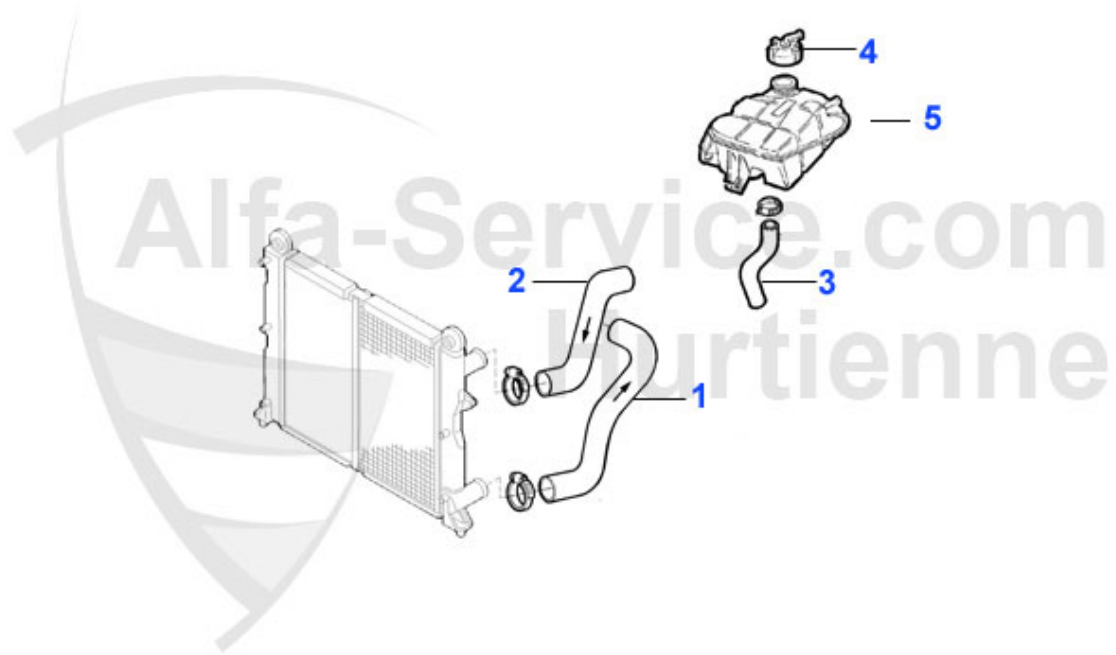

145/6 > ENGINE > COOLING SYSTEM > TS 16V > HOUSES

1	KWS03082	K	12.83 EUR
2	KWS03081	K	Preis auf Anfrage
4	KD56738	Deckel für Ausgleichsbehälter 145/6,164,166,Spider+GTV9	9.37 EUR
5	KWB4720	OVERFLOW CONTAINER 145/146/156 1.8-2.0 TS/1.9-2.4JTD (9	39.00 EUR