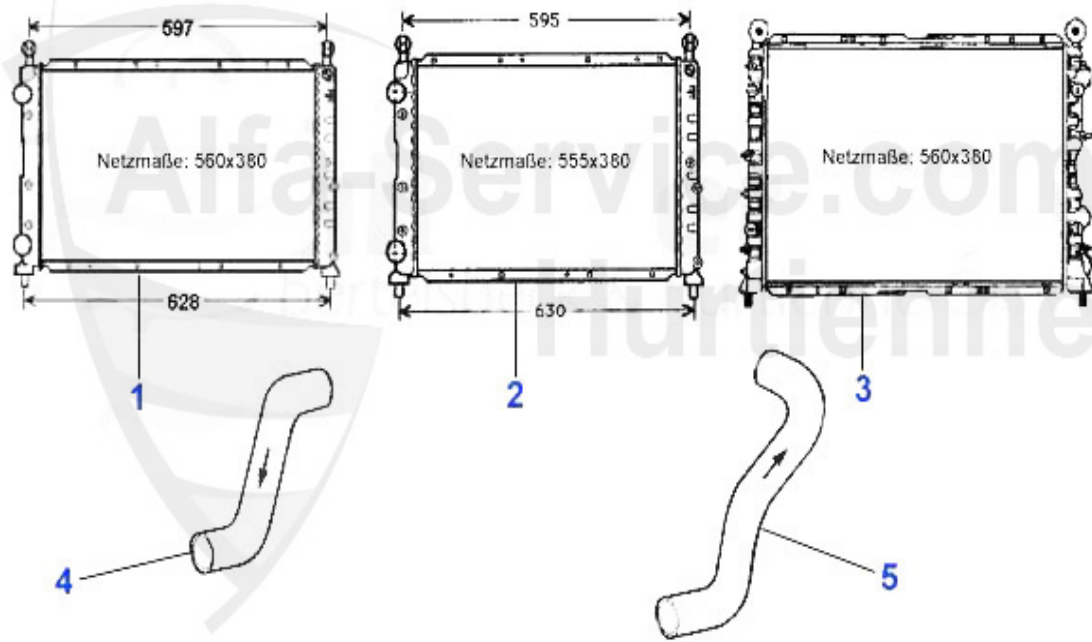

Kühler/Radiator 145/6 TS 16V

1	MK22820	Motorkühler 145/6 1.4/1.6/1.7ie 16V TS Bj. 96-01,155 1.	224.66 EUR
2	MK22992	Motorkühler 145/6,155 1.6/1.7/1.8/ 2.0 TS 16V	213.38 EUR
3	MK22999	RADIATOR 145/6 2.0 16V TS/QV 6.96>	193.89 EUR
4	KWS03081	K	Preis auf Anfrage
5	KWS03082	K	12.83 EUR