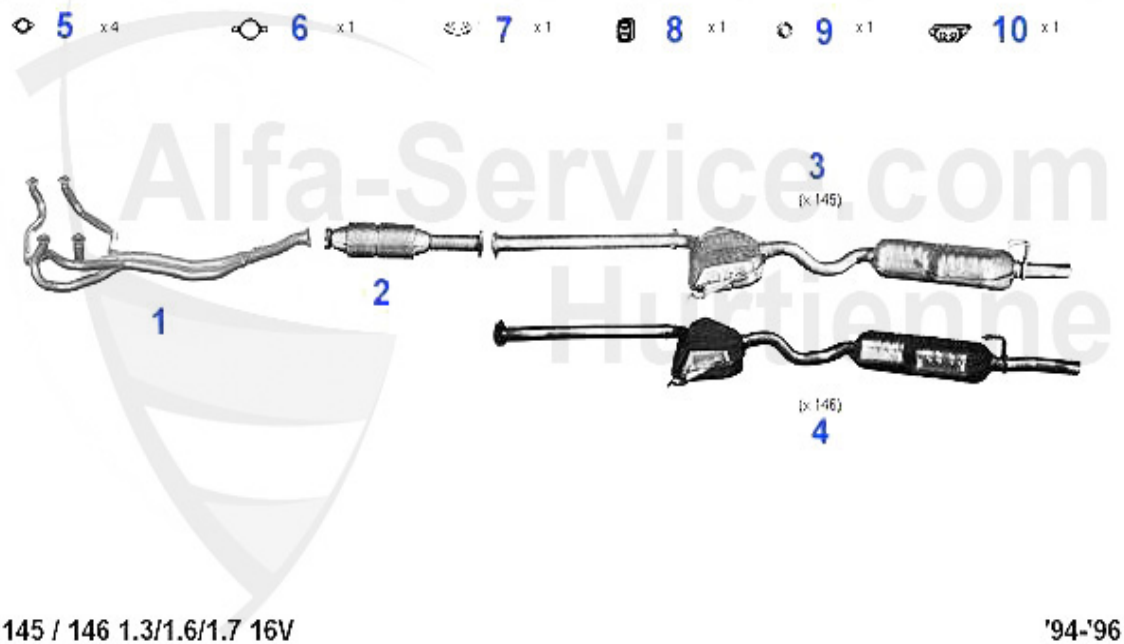

145/6 > EXHAUST SYSTEM > EXHAUST SYSTEM > Boxer 1994-96

Abgasanlage/Exhaust System 145/6 Boxer Bj. 94-96

145 / 146 1.3/1.6/1.7 16V

'94-'96

1	VR11577	OE. 60611577 EXHAUST PIPE 145/6 1.7 IE 16V 1994-96	Preis auf Anfrage
1	VR113001	Hosenrohr 145/6 1.3/1.6 ie	279.00 EUR
3	ESD113009	OE.60610407 MIDDLE+END MUFFLER 145 1.4-1.7 16V	260.00 EUR
4	ESD114009	Mittel + Endschalld.146 1.4-1.7 16V Bj. 94-96	239.00 EUR
5	SAT094405	EXHAUST GASKET ARNA,SUD/SPRINT,33 (905/7),145/6 BOXER	2.90 EUR
6	SAT094494	Dichtung Hosenrohr/Kat 145/6	4.77 EUR
7	SAT094002	Brennring Kat Diverse Modelle	8.90 EUR
8	SAT091124	SILENT BLOC/EXHAUST SUSPENSION 145/6,155	3.90 EUR
9	SAT091011	OE 60521386, RUBBER RING EXHAUST MOUNTING DIVERSE TYPES	2.50 EUR
10	SAT091041	OE.60586017 RUBBER HANGER EXHAUST 145/6, 155 ESD	4.50 EUR