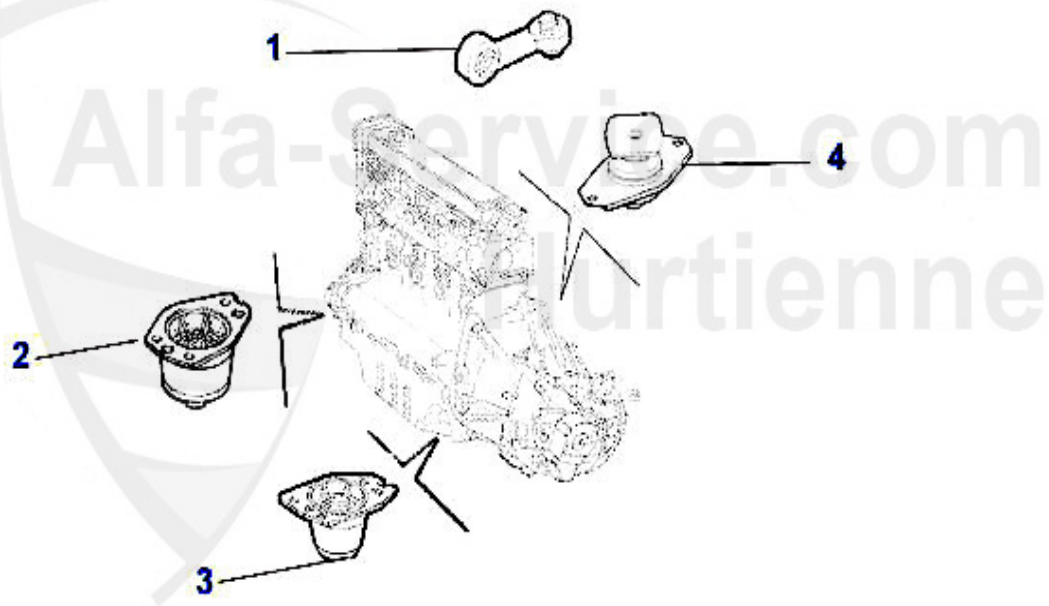

Motorlager/Engine Mount 145/6 TD/JTD

1	ML62481	OE. 60662481 ENGINE MOUNT 145/6,147,156, Nuovo GT 1.9 J	61.25 EUR
2	ML67328	OE. 46467328 ENGINE MOUNT FL 145/6,147, 156,Nuovo GT JT	61.62 EUR
2	ML32301	Motorlager vorne 145/6 alle 155 nur diesel	61.45 EUR
3	ML81213	OE. 46781213 ENGINE MOUNT RL 145/6, 147 1,9 JTD +74KW,	174.99 EUR
4	ML3234	OE. 7652240/60808861 ENGINE MOUNT	79.50 EUR