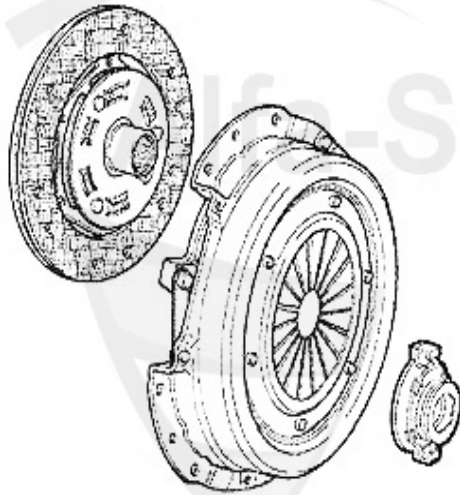

145/6 > DRIVETRAIN > CLUTCH > CLUTCH SET 1.9 TD KAT.

Kupplungs-Kit/Clutch Set 145/6 1.9 TD KAT

---

1. KK345001
Ø 215 mm

---

1 KK345001

CLUTCH SET 145/6,155 1.9 TD 93-99

189.78 EUR