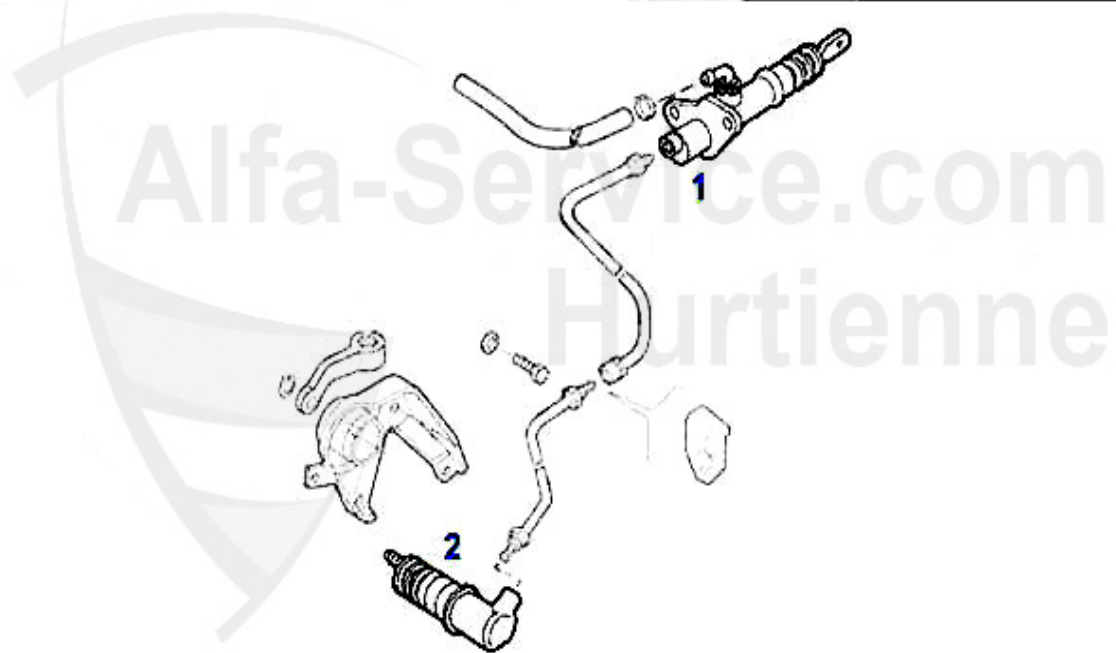

Kupplungsbetätigung/Clutch Actuation 145/6 1.9 JTD

1	KGZ027	OE.60814827,CLUTCH MASTER CYLINDER 145/6,155,GTV/SPIDER	74.99 EUR
2	KNZ028	OE. 60801577 CLUTCH SLAVE CYLINDER	55.00 EUR