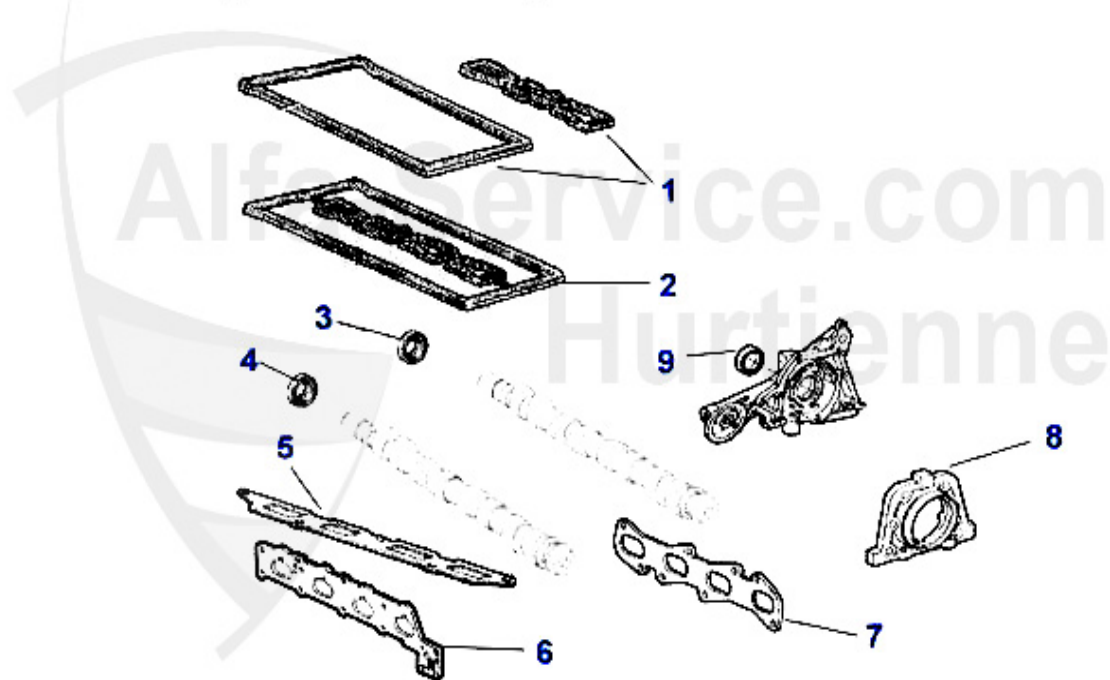

Dichtung Motor/Engine Gaskets 145/6 TS

1	VDD3700	VALVE COVER GASKET (2 PIECES) FOR ALLUMINIUM COVER 145/	33.90 EUR
2	VDD5400	CAM COVER GASKET FOR PLASTIC COVER 145/6 , 156 GTV/ SPI	33.50 EUR
3	WD55300	CAMSHAFT OIL SEAL 145/6,155,156 1.6,1.7, 1.8,2.0 16V TS	17.90 EUR
4	WD08200	CAMSHAFT 145/6,155,156,GTV/SPIDER (916), 166 VARIOUS 96	15.51 EUR
5	ASKD52309	Ansaugkrümmerdichtung 145/6 1.4 TS 16V > #3174687	8.10 EUR
6	ASKD59747	INTAKE MANIFOLD GASKET 145/6,147,155, 156,166,GTV/SPIDE	25.13 EUR
7	AGKD02761	EXHAUST MANIFOLD GASKET 145/6,147,155, 156,166,GTV/SPID	24.00 EUR
8	WD0800	OIL SEAL CRANKSHAFT REAR (FLYWHEEL) 147 1.6 TS 16V/1.9	47.50 EUR
9	WD55200	OE.7628850 oil seal crankshaft front	10.31 EUR
10	AGKD272	Abgaskrümmer-Dichtung 145/6 2.0 16V TS bj. 95-01,155 2.	24.49 EUR