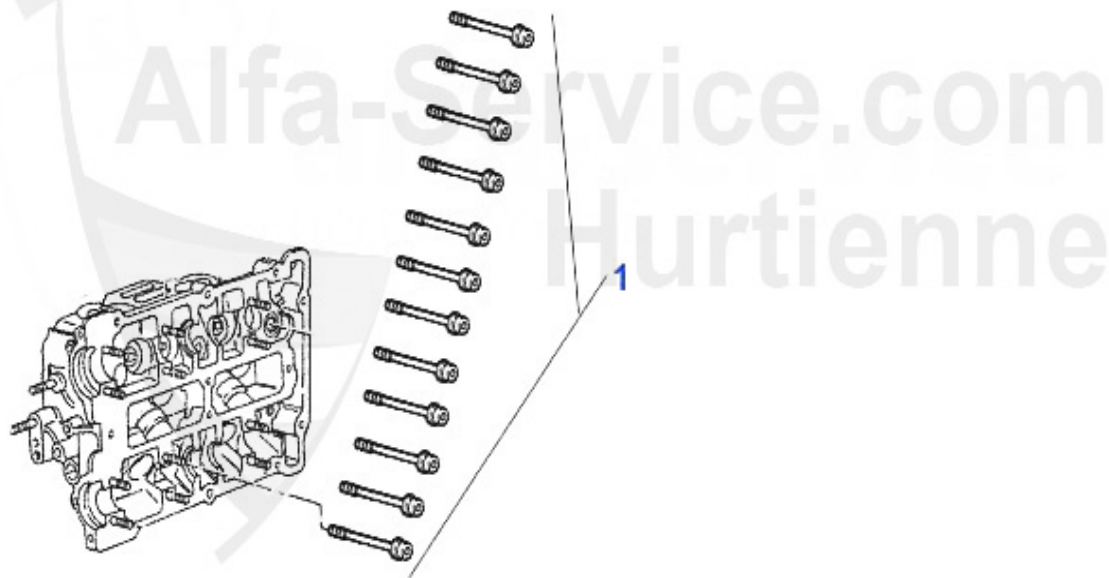

Motordichtsatz/Full Set 145/6 1.7 IE 16V Boxer

1 MDS16000

ENGINE GASKET SET 145/146/33 1.7 IE 16V 91-97 incl.head

215.00 EUR

Kopfschraubensatz/Head Screw Set 145/6 1.7 IE 16V Boxer

1 ZKSS263

HEAD SCREW SET 33 (907),145/6 1.7 IE 16V