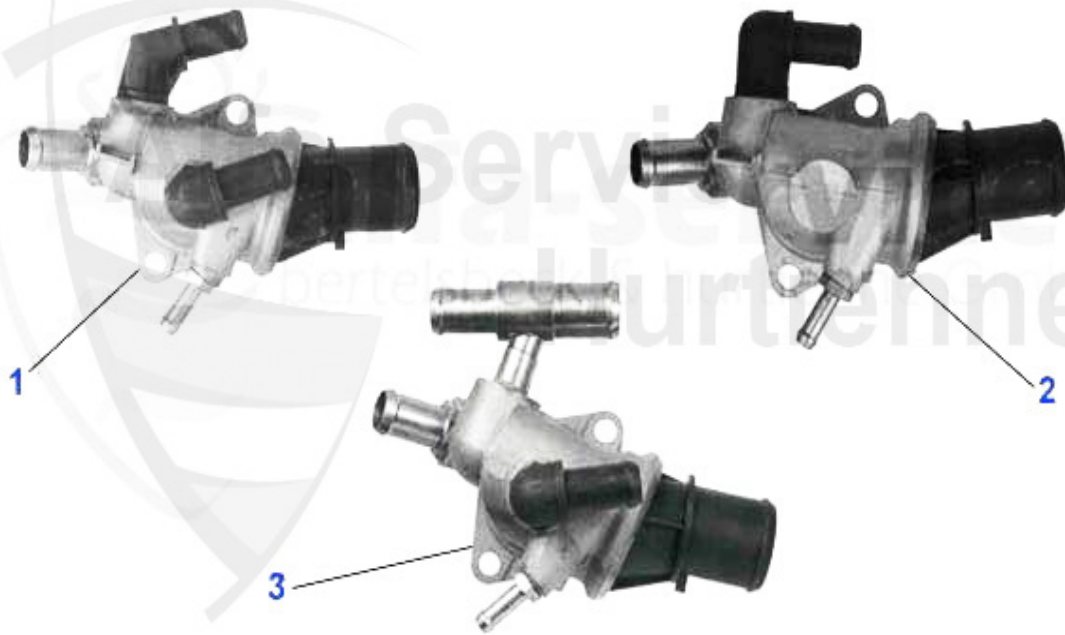

Thermostat 145/6 TS 16V

1	TH656883	Thermostat 145/6,155,1.4/1.6 ie TS Bj. 97>,Gehäusetherm	67.50 EUR
2	TH650688	OE.60653946,THERMOSTAT WITH HOUSING 1.6/1.8/2.0 IE TS Y	69.00 EUR
3	TH649083	OE. 60602148 THERMOSTAT 145/6,155,916 TS 16V	98.00 EUR