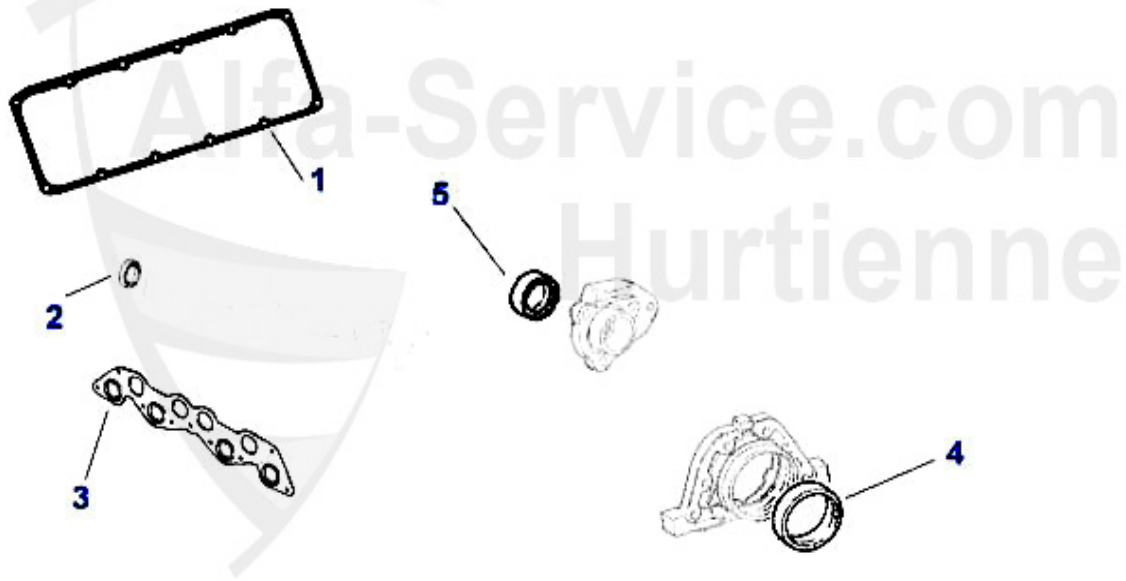

Dichtungen Motor/Gaskets Engine 145/6 1.9 TD

1	VDD19800	Ventildeckeldichtung 145/6,155 1.9 TD, Bj. 93-99	8.90 EUR
2	WD09700	Siri Nockenwelle 145/6,155 1.9 TD Bj. 93-99 164 2.0 Tur	6.37 EUR
3	AGSKD37936	Ansaug/Abgaskr	24.62 EUR
4	WD33900	siri kurbelwelle hinten(schwungsch) 145/6,155,156,166,g	16.24 EUR
5	WD43800	Siri Kurbelwelle vorne (Riemensch.) 145/6 1.9 TD Bj. 94	9.75 EUR