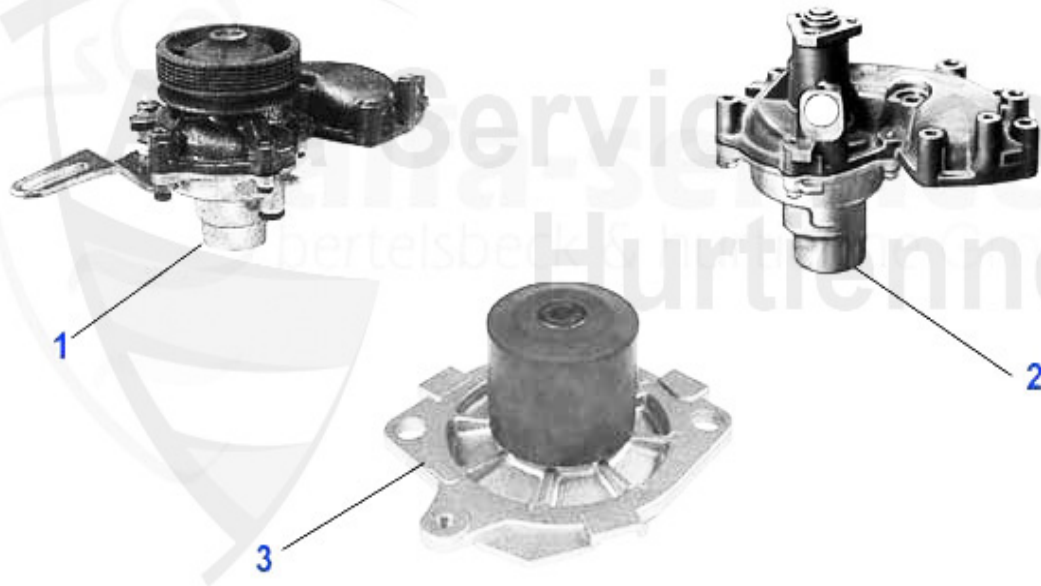

Wasserpumpe/Waterpump 145/6 1.9 TD/JTD

1	WP26310	Wasserpumpe 145/6,155 1.9 TD mit Ge häuse > #1723043	146.70 EUR
2	WP35858	Wasserpumpe 145/6,155 1.9 TD #17230 44>	123.11 EUR
3	WP15970	OE. 46515970 WATER PUMP 1.9/2.4 8/10 V	60.52 EUR