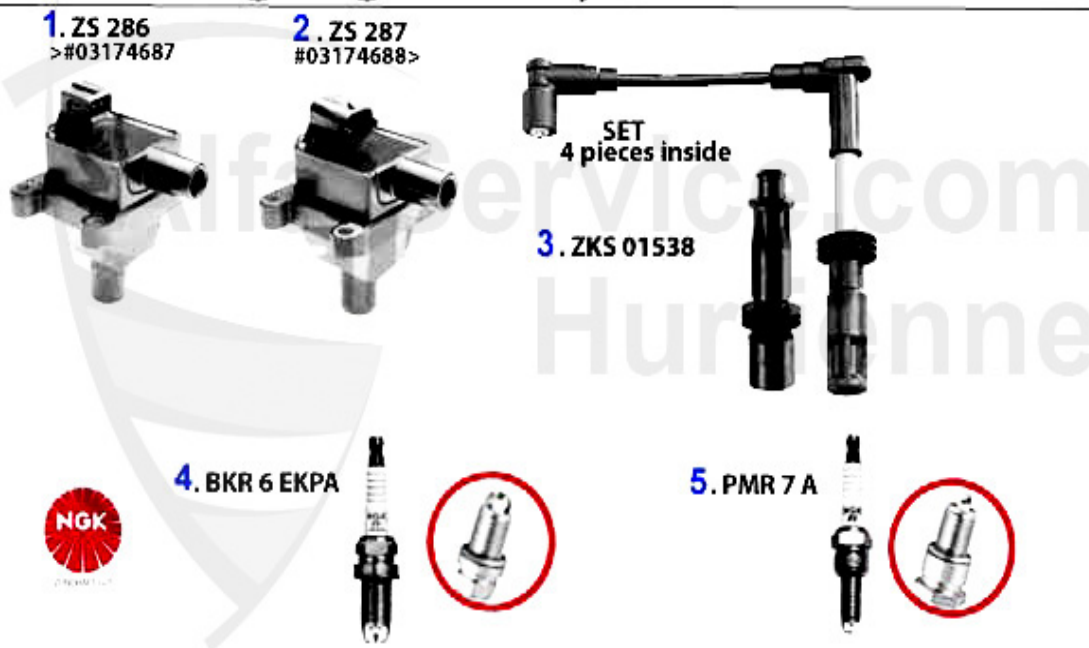

Zündanlage/Ignitionsystem 145/6 TS 16V

1	ZS286	IGNITION COIL 145/6,155,156,SPIDER/GTV (916) 1.6-2.0 TS	67.00 EUR
2	ZS287	IGNITION COIL 145/6,155,156,166,GTV/ SPIDER (916) 1.4-2	88.50 EUR
3	ZKS01538	Kabelsatz 145/6 1.4/1.6/1.8/2.0 ie 16V TS bj. 97>,155 1	199.00 EUR
4	BKR 6 EKPA	SPARK PLUG 2 X PLATINUM 145/6,147,155 156,166 GTV/SPIDE	27.50 EUR
5	PMR 7 A	Zündkerze NGK Idrum Langzeitkerze 145/6,147,155,156,16	27.50 EUR