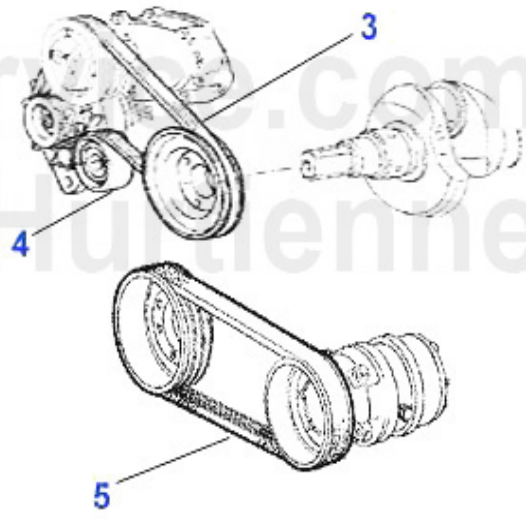

1	03 214 0 0	V-BELT 9.5X725	11.00 EUR
2	KRR5PK915	Keilrippenriemen 5PK915 145/6 1.9 T D,155 1.9 TD ab Mot	15.59 EUR
2	KRR5PK907	Keilrippenriemen 5PK907 145/6 1.9 T D,155 1.9 TD bis Mo	16.92 EUR
3	KRR5PK990	Keilrippenriemen 5PK990 145/6,155 1.9 TD ab Motor # 17	16.72 EUR
3	KRR5PK975	Keilrippenriemen 5PK975 145/6,155 1.9 TD bis Motor # 1	16.36 EUR
4	UR55860	IDLER PULLEY V-RIBBED BELT 145/6,155, 164	23.80 EUR
5	KRR5PK938	Keilrippenriemen 5PK938 145/6,155 1.9 TD Klimakompress	15.28 EUR