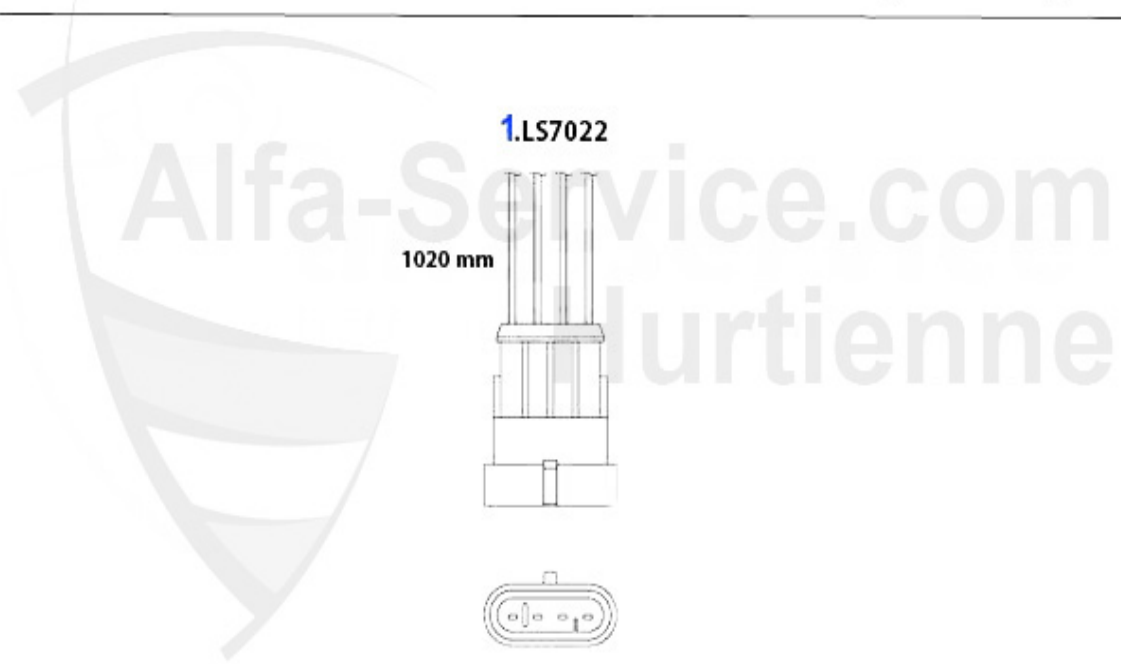

Lambda-Sonde/Lambda Probe 145/6 TS Quadrifoglio

---

1 LS7022

LAMDA SENSOR 3,0 24V, 164, Spider (916)

85.00 EUR