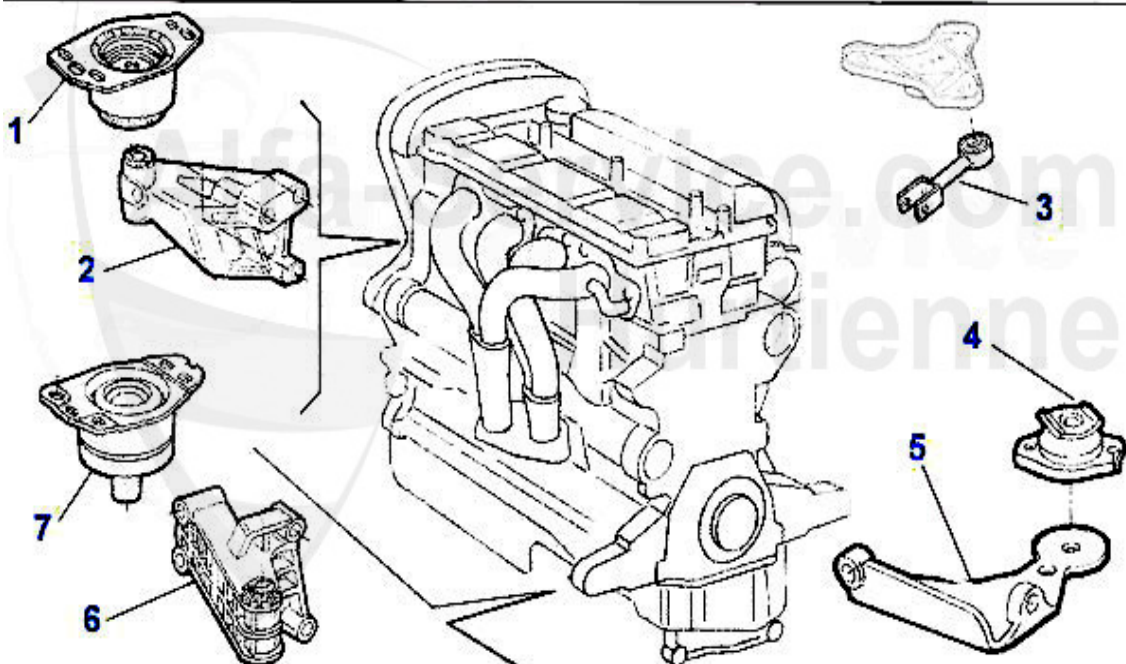

Motorlager/Engine Mount 145/6 TS 16V

1	ML3237	FRONT ENGINE MOUNT 145/6,155 all TS MODELS 16V & 6 CYL.	69.00 EUR
1	ML52930	OE. 46452930 ENGINE MOUNT FL 145/6 1999> 2.0 TS 16V,155	149.00 EUR
2	ML99403	OE. 60672234/60599403 ENGINE MOUNT	109.00 EUR
3	ML29981	OE. 60629981 ENGINE MOUNT RR 145/6 1.4 TS 16V	32.50 EUR
3	ML26822	OE. 60626822 ENGINE MOUNT 145/6 1.6/1.8 TS 16V	30.68 EUR
3	ML27691	OE. 60627691 ENGINEMOUNT RR 145/6,155, 156,gtv/spider (	35.81 EUR
4	ML3234	OE. 7652240/60808861 ENGINE MOUNT	79.50 EUR
4	ML13084	OE. 7792020/60813084 ENINGE MOUNT RR 145/6 1.4 TS 16V	85.00 EUR
4	ML14239	OE. 46467329/60814239 ENGINE MOUNT 145/6 1.4 TS 16V GEA	69.00 EUR
5	ML70915	OE. 7770915 SUPPORT	Preis auf Anfrage
5	ML48368	OE. 46448368/60813085 ENGINE SUPPORT RR 145/6 1.4 TS 16	138.00 EUR
7	ML88460	ENGINE MOUNT 145/6,147 (74KW),155,156, GTV/SPIDER (916)	99.00 EUR