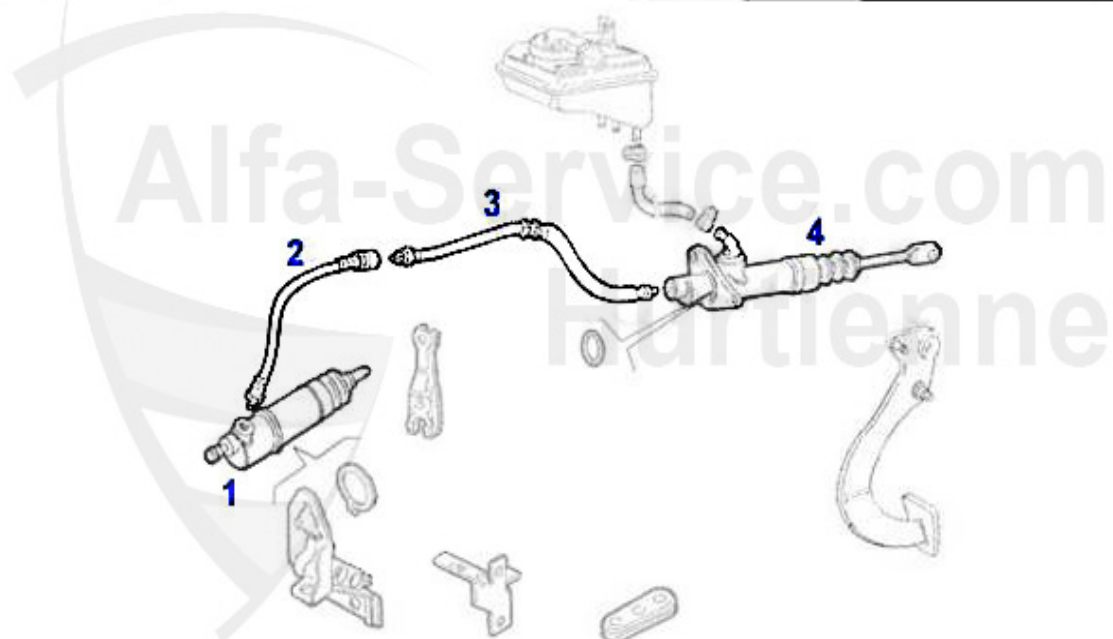

Kupplungsbetätigung/Clutch Actuation 145/6 Boxer Bj. >96

1	KNZ008	OE. 60502665 CLUTCH SLAVE CYLINDER	62.00 EUR
3	KS06168	OE. 60606168 FLEX. HOSE 145/6 Boxer	19.61 EUR
4	KGZ028	CLUTCH MASTER CYLINDER 145/6 1.4,1.6,1.7 16V 94-96	101.55 EUR