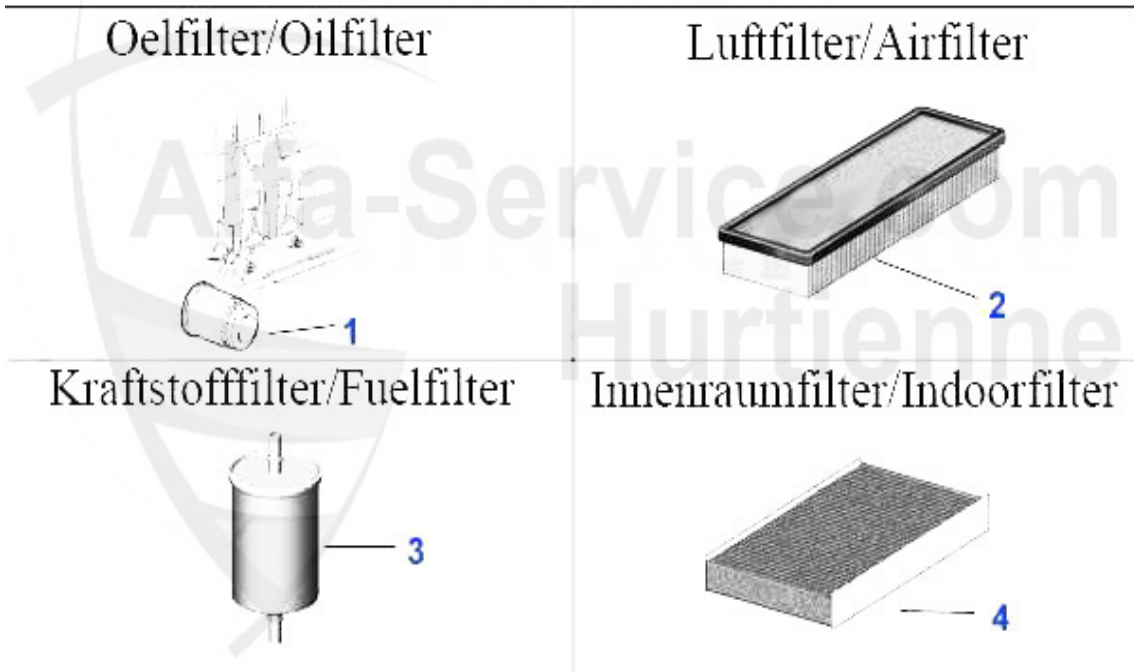

Filter 145/6 TS 16V

1	OF519	OE. 46808398/71736159 OILFILTER	8.90 EUR
2	LF841	AIR FILTER 145/6 TS 16V,1.9 JTD,155 TS 16V, FIRM	10.15 EUR
3	KF57	Kraftstoff-Filter 145/6,147,156 TS 16V,Leitungsfiler	10.77 EUR
4	IF314	OE.60812197 CABIN FILTER 145/6/155 96> GTV/SPIDER (916)	26.91 EUR