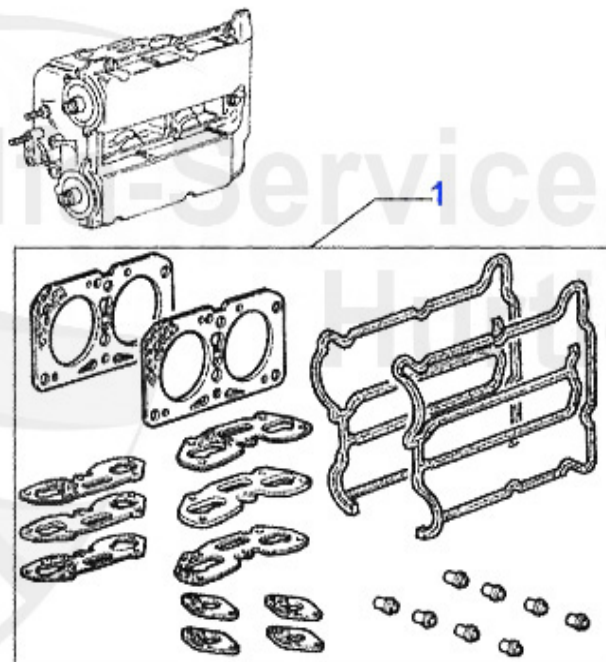

Kopfdichtsatz/Head Set 145/6 1.7 IE 16V Boxer

---

1 ZKDS2700

HEAD GASKET SET 145/146/33 1.7 IE 16V 90-96

116.62 EUR