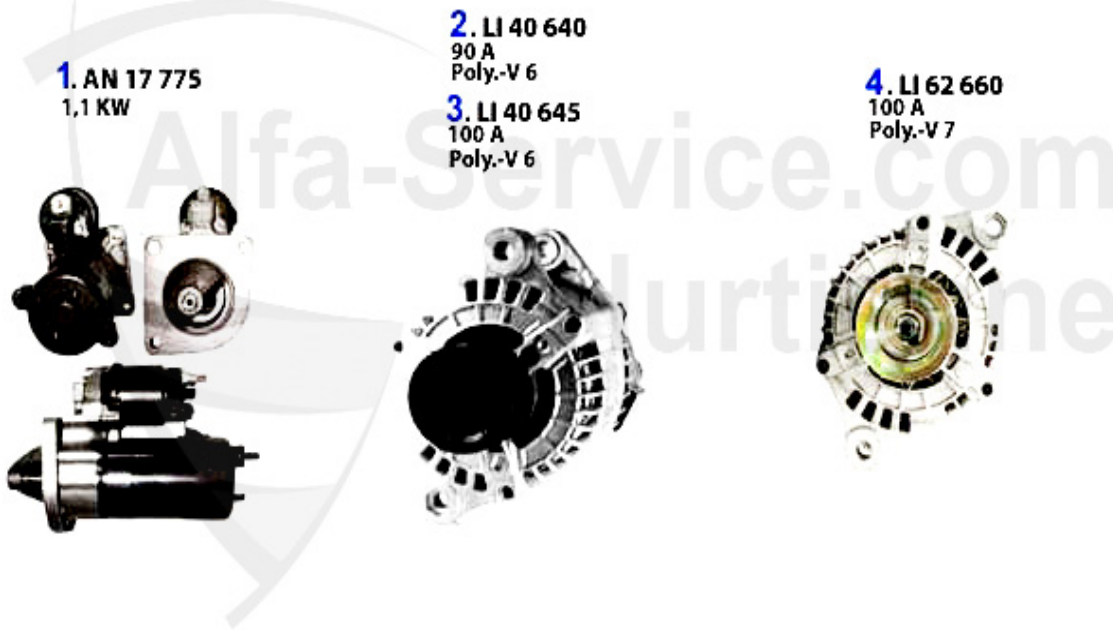

Aggregate/Aggregats 145/6 TS

1. AN 17 775
1,1 KW

2. LI 40 640
90 A
Poly.-V 6

3. LI 40 645
100 A
Poly.-V 6

4. LI 62 660
100 A
Poly.-V 7

1	AN17775	STARTER 145/6 1.4ie 16V TS - 2.0ie 16V TS, 166 2.0TS, G	235.00 EUR
2	LI40640	ALTERNATOR 145/6 1.4-2.0 ie 16V 96-01, 155 1.6 16V,156	216.46 EUR
3	LI40645	ALTERNATOR 145/6 (WITH AC),155/6 1.6/ 1.8 16V TS (WITH	287.24 EUR
4	LI62660	ALTERNATOR 145/6,155,156,GTV/SPIDER (916) 2.0 TS	276.98 EUR