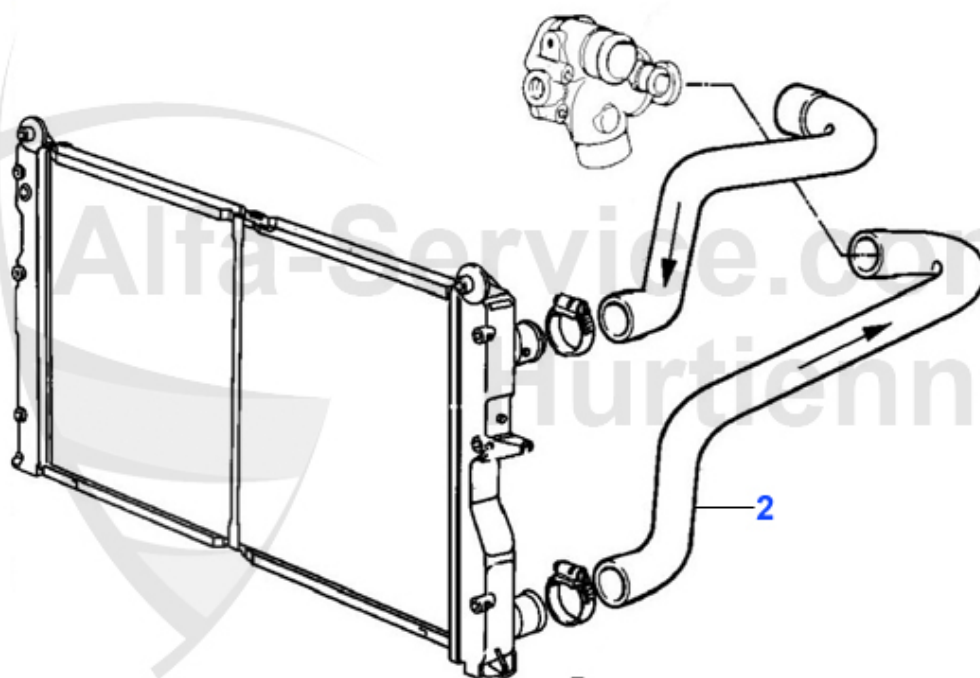

145/6 > ENGINE > COOLING SYSTEM > 1.9 TD/JTD > HOUSES

2 KWS68287

Kühlwasserschlauch unten 155 1.9 TD 145/6 1,9Td

19.39 EUR