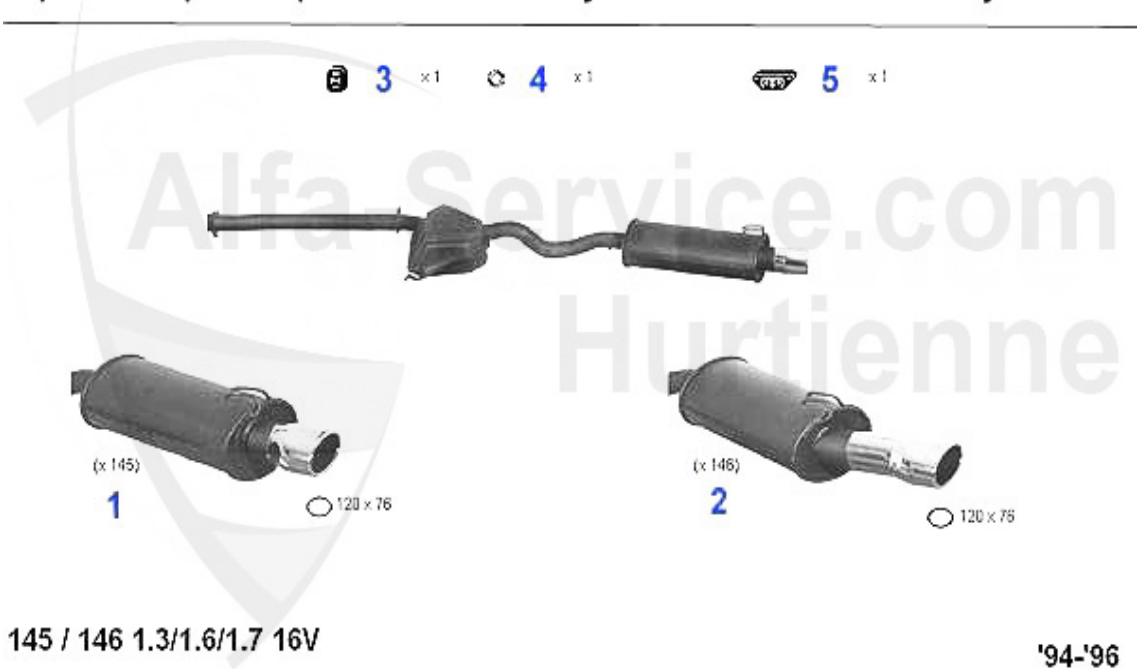

Sportauspuff/Sport Exhaust System 145/6 Boxer Bj. 94-96

1	SNSD1130	Sport-Endtopf 145 1.3-1.7 16V bj. 94-96 Endrohr oval ve	289.00 EUR
2	SNSD1140	Sport-Endtopf 146 1.3-1.7 16V Bj. 94-96 Endrohr oval ve	259.00 EUR
3	SAT091124	SILENT BLOC/EXHAUST SUSPENSION 145/6,155	3.90 EUR
4	SAT091011	OE 60521386, RUBBER RING EXHAUST MOUNTING DIVERSE TYPES	2.50 EUR
5	SAT091041	OE.60586017 RUBBER HANGER EXHAUST 145/6, 155 ESD	4.50 EUR