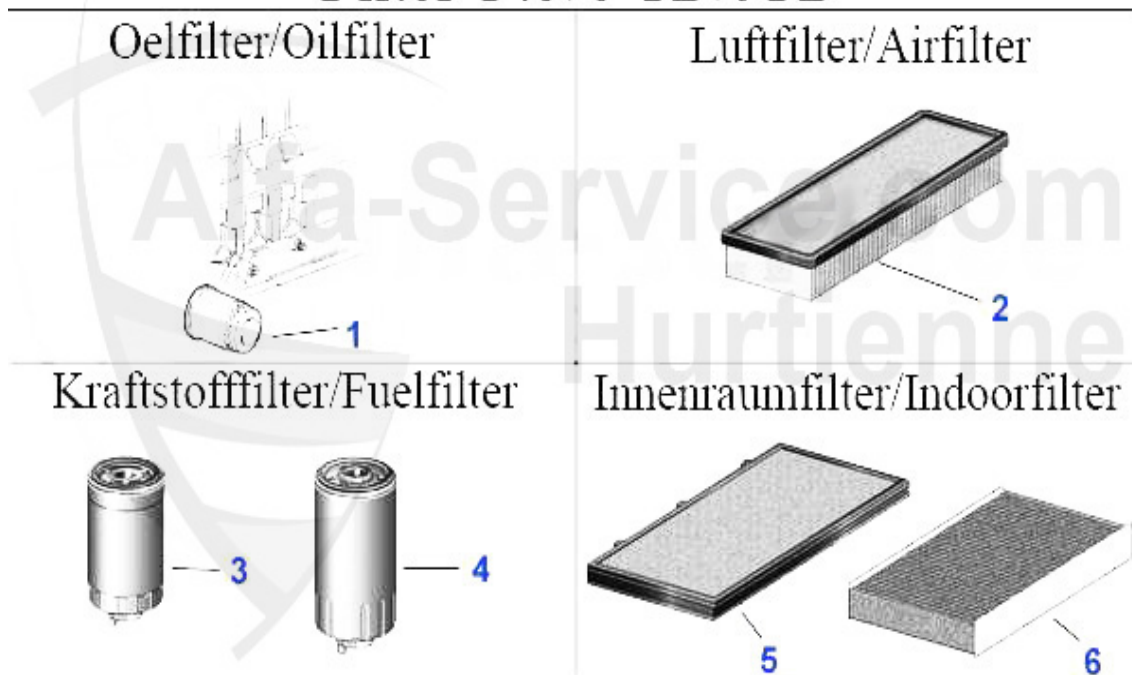

Filter 145/6 TD/JTD

1	OF125	OIL FILTER 75, 90, 145/6, 155, 164 ALFETTA, GIULIETTA,	16.51 EUR
1	OF126	Ölfiter 145/6,147,156,166 JTD Anschraubpatrone	9.13 EUR
2	LF841	AIR FILTER 145/6 TS 16V,1.9 JTD,155 TS 16V, FIRM	10.15 EUR
2	LF358	AIR FILTER 145/6,155 1.9 TD, FIRM	13.23 EUR
3	KF234	Kraftstoff-Filter 6,33,75,90,145/6 155,164 Alfetta,Giul	19.08 EUR
4	KF60B	Kraftstoff-Filter 145/6,156,166 JTD (CF2) Bj. >01,Ansch	12.83 EUR
5	IF309	OE.60810570 INDOOR FILTER 145/6/155 >96 GTV Spider(916)	26.91 EUR
6	IF314	OE.60812197 CABIN FILTER 145/6/155 96> GTV/SPIDER (916)	26.91 EUR