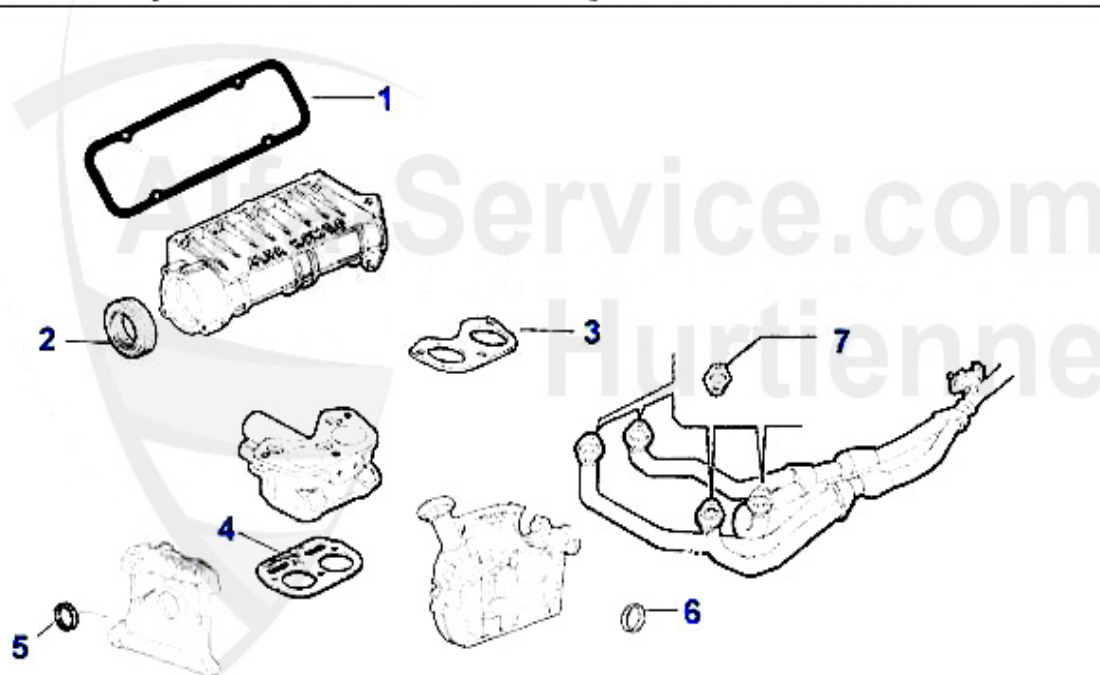

Dichtungen Motor/Gaskets Engine 145/6 1.4/1.6 IE Boxer

1	VDD3800	Ventildeckeldichtung Arna,Sud/Sprin t,33 (905/7),145/6	2.57 EUR
1	VDD3900	Ventildeckeldichtung Arna,Sud/Sprin t,33 (905/7),145/6	10.90 EUR
2	WD14200	OE.60502913 OIL SEAL CAMSHAFT SUD SPRINT, 33 (905/7), 1	14.90 EUR
3	ASKD24717	Ansaugkr	5.50 EUR
4	ASKD04851	Ansaugkr	3.50 EUR
5	WD17600	CRANKSHAFT OIL SEAL FRONT 40/56/10 ARNA,SUD/SPRINT,33 (	18.66 EUR
6	WD30500	REAR CRANKSHAFT OIL SEAL ARNA,SUD/ SPRINT,33 (905/7),14	39.00 EUR
7	SAT094405	EXHAUST GASKET ARNA,SUD/SPRINT,33 (905/7),145/6 BOXER	2.90 EUR