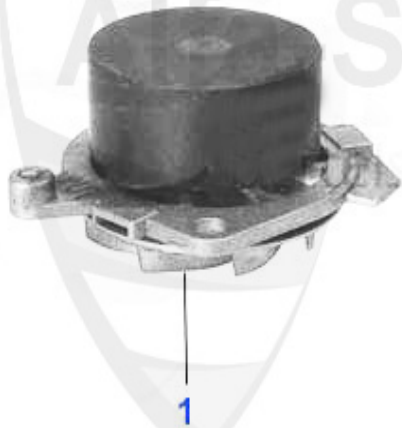

Wasserpumpe/Waterpump 145/6 TS 16V

1	WP00310	OE. 60586222 WATER PUMP TS 16V	72.49 EUR
2	WP00410	WATER PUMP 145/6 1.6 IE 16V TS,155/6 1.6/1.8 IE 16V TS,	65.00 EUR