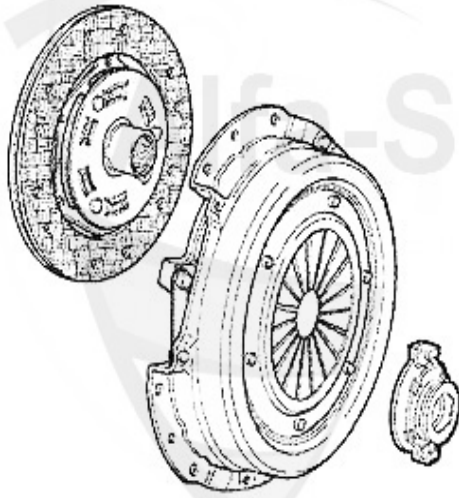

Kupplungs-Kit/Clutch Set 145/6 Boxer Bj. >96

1 KK779001

Ø 200 mm

1.4/1.6 IE

Bj. 94-96

2 KK778001

Ø 215 mm

1.7 IE 16V

Bj. 94-96

1	KK779001	CLUTCH SET 145/6 1.4/1.6 IE 07.94-12.96	215.00 EUR
1	KK778001	CLUTCH SET 145/6 1.7 IE 16V 10.94-12.96	211.00 EUR

Kupplungs-Kit/Clutch Set 145/6 1.4/1.6/1.8/2.0 TS

1 KK576001
Ø 215 mm
1.4 # >3161888
1.6/1.8 TS 16V