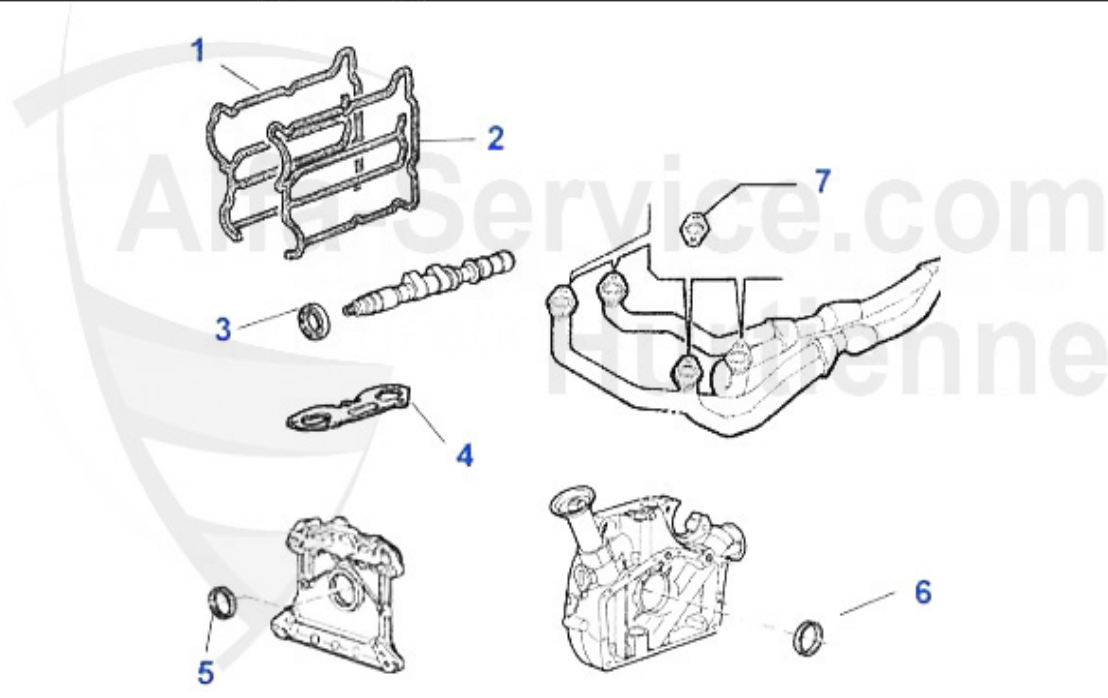

Motordichtungen/Engine Gaskets 145/6 1.7 IE 16V Boxer

1	VDD46400	VALVE COVER GASKET LEFT 33,145/6 1.7 ie/ 16V YEARS 90-9	22.99 EUR
2	VDD46500	VALVE COVER GASKET RIGHT 33,145/6 1.7ie/ 16V YEARS 90-9	12.83 EUR
3	WD57200	CAMSHAFT OIL SEAL 33 (907),145/6 1.7 IE 16V	9.90 EUR
4	ASKD25029	Ansaugkr	12.53 EUR
5	WD17600	CRANKSHAFT OIL SEAL FRONT 40/56/10 ARNA,SUD/SPRINT,33 (	18.66 EUR
6	WD30500	REAR CRANKSHAFT OIL SEAL ARNA,SUD/ SPRINT,33 (905/7),14	39.00 EUR
7	SAT46397	Abgaskrümmerdichtung 33 (907),145/6 1.7 ie 16V	8.50 EUR