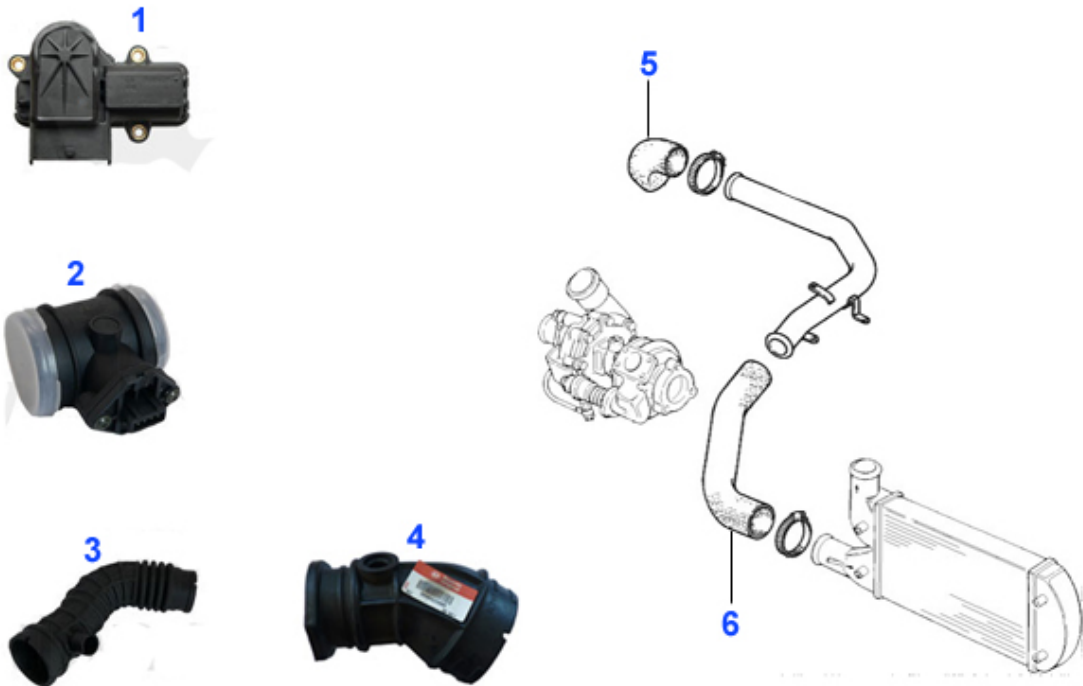

145/6 > ENGINE > AIR SYSTEM

1	LR13829	OE. 71713829 ELECTRO-VALVE	Preis auf Anfrage
2	LMM07008	OE. 46407007 FLOWMETER TS 16V	348.99 EUR
3	LMS93709	Luftmassenschlauch 147/6 u.155 4 Zylindermotoren am Luf	Preis auf Anfrage
4	LMS25695	Luftmassenschlauch 145/146 1.4 I.E. 16V TS	Preis auf Anfrage
5	KWS31298	Ladeluftschlauch am Turbolader 145/146/155 1,9 TD	45.65 EUR
6	KWS60171	Kühlwasserschlauch zum Ladeluftkühl er 155 1.9 TD	21.85 EUR