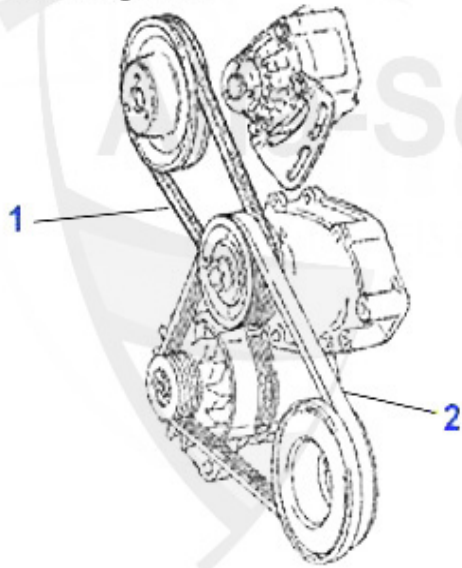

Keil-/Keilrippenriemen 145/6 1.9 TD

ohne/without
Klimaanlage/AC:

mit/with
Klimaanlage/AC: