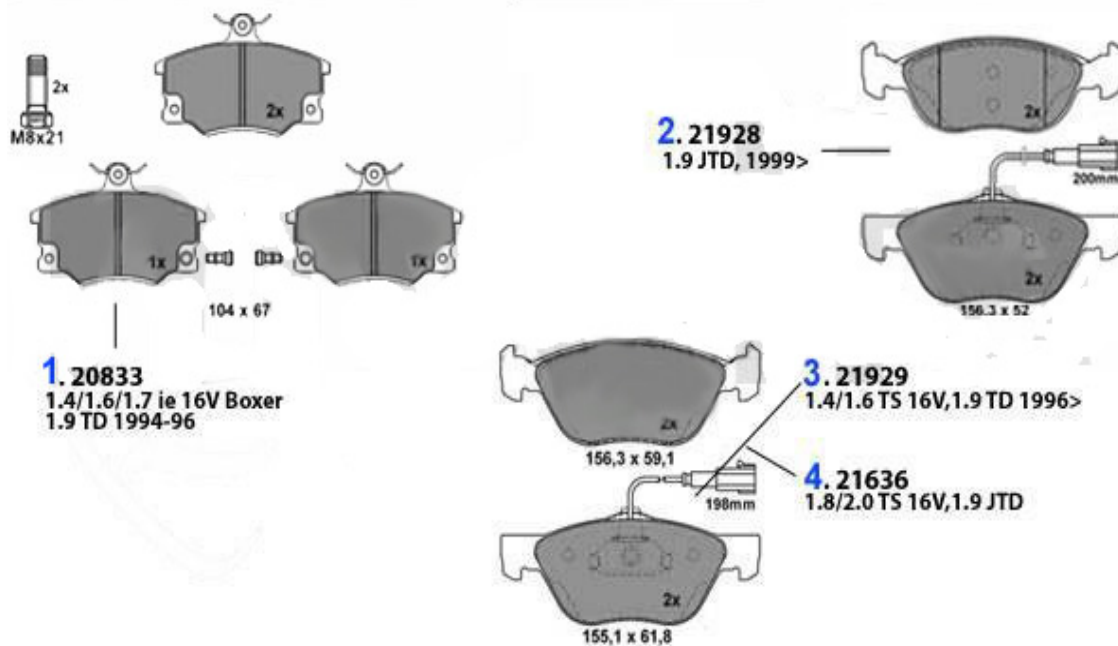

Brembeläge/Brakepads 145/6 vorne/front

1	20833 171 25	FRONT BRAKE PADS WITH CONTROL UNIT 145/6 1.4/1.6/1.7/1.	49.50 EUR
2	21928 179 05	SBB VA mit WE 145/6 1.9 JTD Bj. 02.99-01.01 Bremssysteme	45.65 EUR
3	21929 179 05	SBB VA mit WE 145/6 1.4/1.6/2.0/16V TS/1.9 TD,spider/gt	50.02 EUR
4	21636 193 05	OE 77362222, BRAKE PADS WITH ABRASION CONTACT, 155 1.6/	67.50 EUR