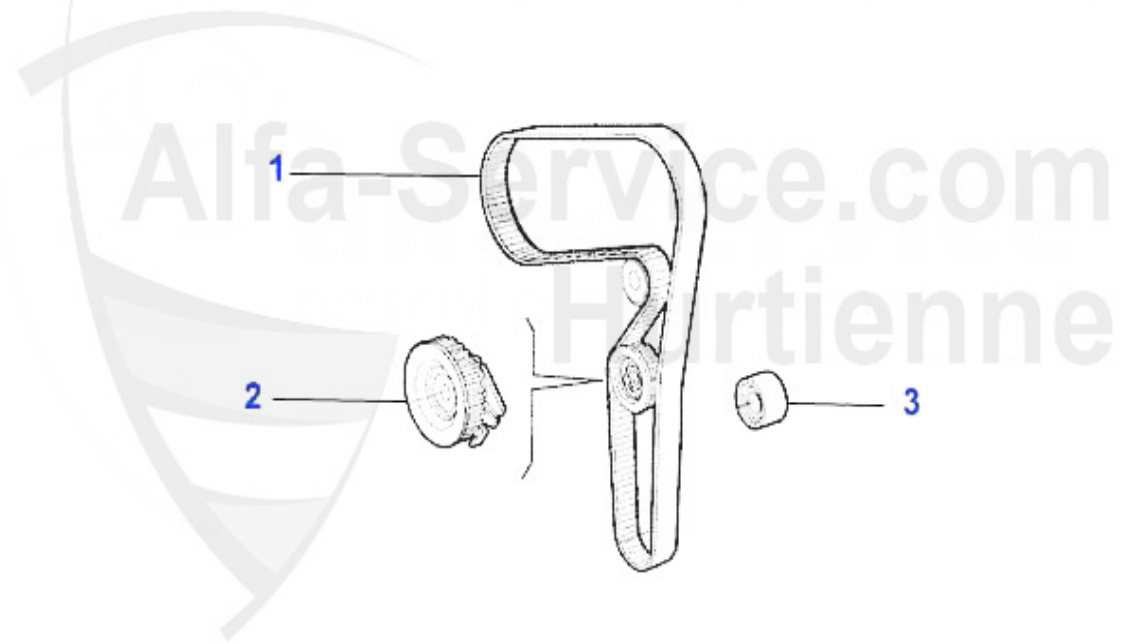

Zahnriemen 147 1.9 JTD 8V

1	ZR94713	OE.60814603 DRIVE BELT 190SHPN240H 145/6, 156,166 1.9/2	43.60 EUR
2	SR55844	TENSIONING PULLEY TIMING BELT 145/6/7 , 156 , 166 1,9 &	68.22 EUR
3	UR55842	GUIDE PULLEY TIMING BELT 145/6/7,156 , 166 1,9 & 2,4 JT	34.77 EUR