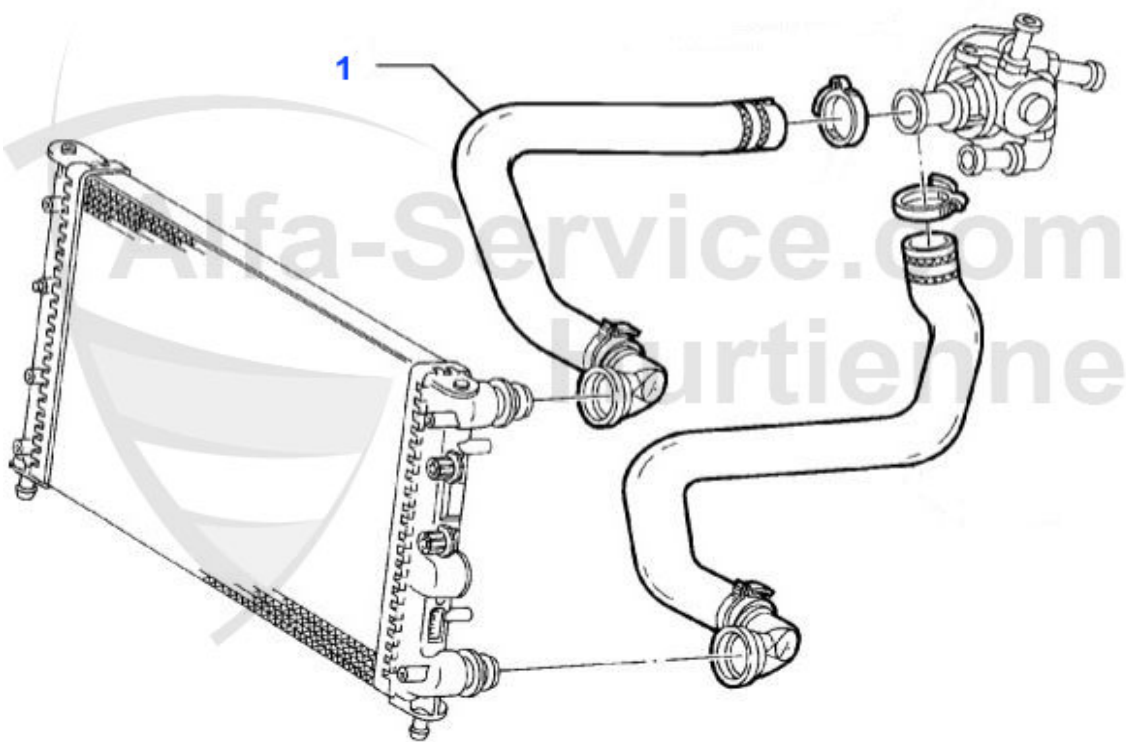

Wasserpumpe/Waterpump 147 1.6/2.0 TS 16V

1 WP00310

OE. 60586222 WATER PUMP TS 16V

72.49 EUR

147 > ENGINE > COOLING SYSTEM > TS 16V > HOSES

1 KWS14701

Kühlwasserschlauch oben 147 1,6TS/2,0TS 16V(00-10) GT 1

42.00 EUR