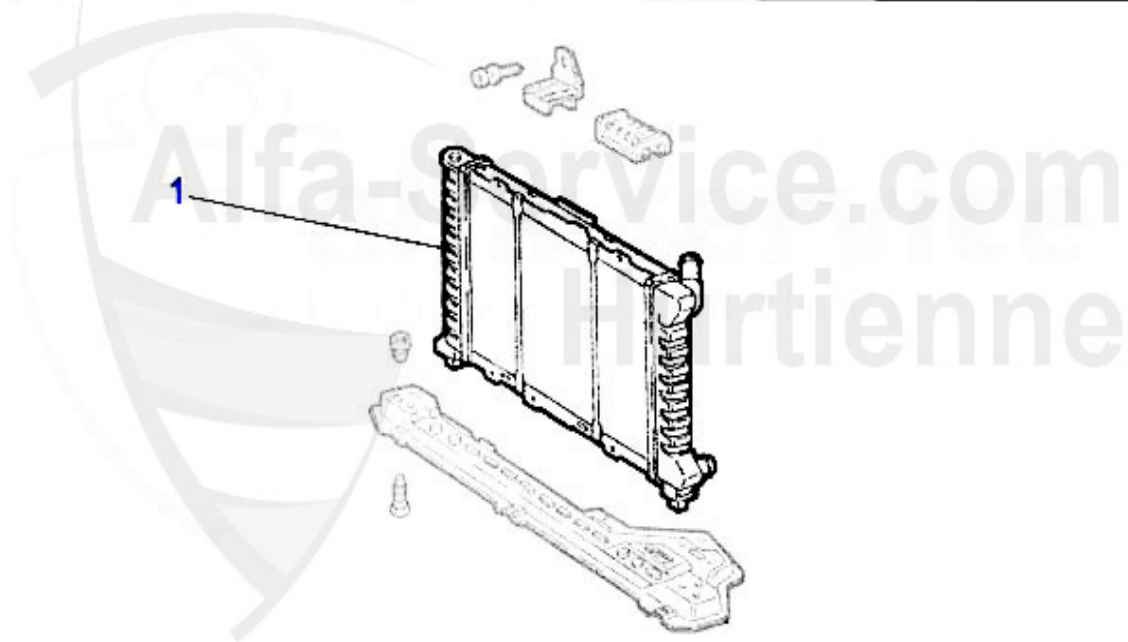

Kühler/Radiator 147 3.2 V6 24V/GTA

1 MK90406

OE. 60690406 RADIATOR 147 3.2 V6 24V/GTA

252.40 EUR