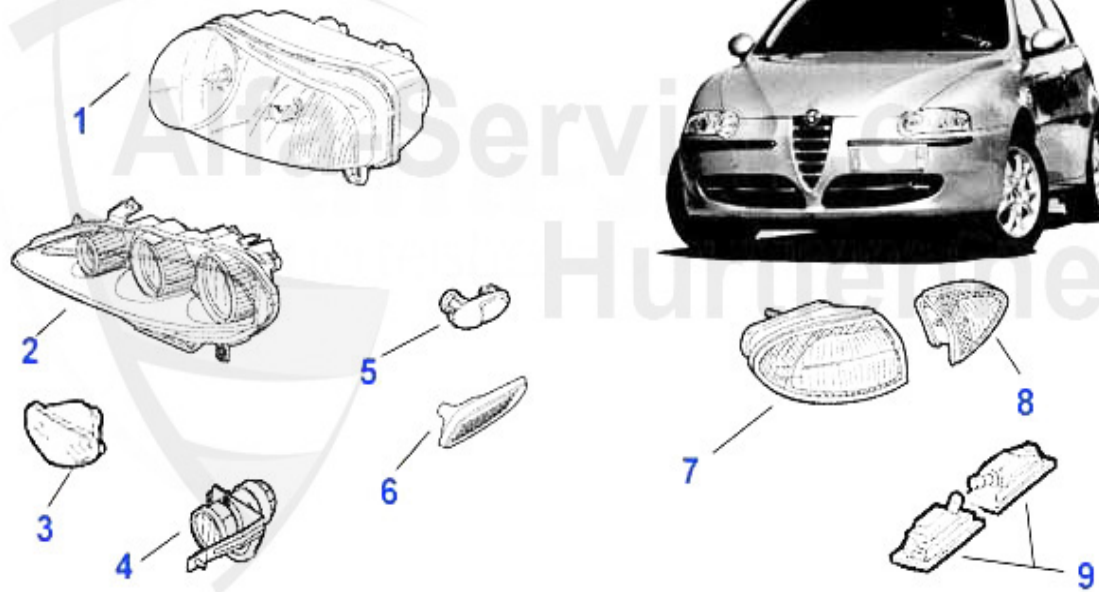

Beleuchtung/Lightning 147

1	SW86817	Hauptscheinwerfer rechts 147 GTA H7 /H1 /H1, Bj.>07.20	Preis auf Anfrage
1	SW84849	Xenon-Hauptscheinwerfer links 147 G TA	Preis auf Anfrage
1	SW84848	Xenon-Hauptscheinwerfer rechts 147 GTA	Preis auf Anfrage
1	SW26194	Hauptscheinwerfer rechts 147 Bj. 3. 02 > # 3157764>	129.00 EUR
1	SW86818	Hauptscheinwerfer links 147 GTA H7/ H1/ H1	Preis auf Anfrage
1	SW26196	Hauptscheinwerfer links 147 Bj. 3.0 2> # 3157764>	129.00 EUR
1	SW56564	Hauptscheinwerfer links 147 Bj. >3. 02 > #3157764	110.79 EUR
1	SW56565	Hauptscheinwerfer rechts 147 Bj. >3 .02 > #3157764	110.79 EUR
2	SW95447	Hauptscheinwerfer 147 rechts Bj. 05 > (Facelift)	163.11 EUR
2	SW95452	Xenon Hauptscheinwerfer 147 links B j. 05> (Facelift)	717.08 EUR
2	SW95448	Hauptscheinwerfer 147 links Bj. 05> (Facelift)	163.11 EUR
2	SW95451	Xenon Hauptscheinwerfer 147 rechts BJ. 05> (Facelift)	717.08 EUR
3	BL78825	DIRECTION INDICATORE 147 GTA FRONT RIGHT	350.00 EUR
3	BL56280	DIRECTION INDICATOR RIGHT 147	32.00 EUR
3	BL56281	DIRECTION INDICATORE LEFT 147	32.00 EUR
3	BL78826	DIRECTION INDICATORE 147 GTA FRONT LEFT	350.00 EUR
4	NSW52642	FOG LAMP 147 RIGHT 05> (FACELIFT)	64.12 EUR
4	NSW52643	FOG LAMP 147 LEFT 05> (FACELIFT)	64.12 EUR
5	ZBL13311	Zusatzblinkleuchte 147	9.00 EUR
6	ZBL86517	Zusatzblinkleuchte 147 links Bj. 05 > (Facelift)	11.19 EUR
6	ZBL86516	Zusatzblinkleuchte 147 rechts Bj. 0 5> (Facelift)	11.19 EUR
7	RL56347	Rückleuchte rechts 147 (außen)	62.87 EUR
7	RL56349	Rückleuchte links 147 (außen)	62.87 EUR
8	RL56348	Rückleuchte rechts 147 (innen)	43.63 EUR
8	RL56346	Rückleuchte links 147 (innen)	43.63 EUR