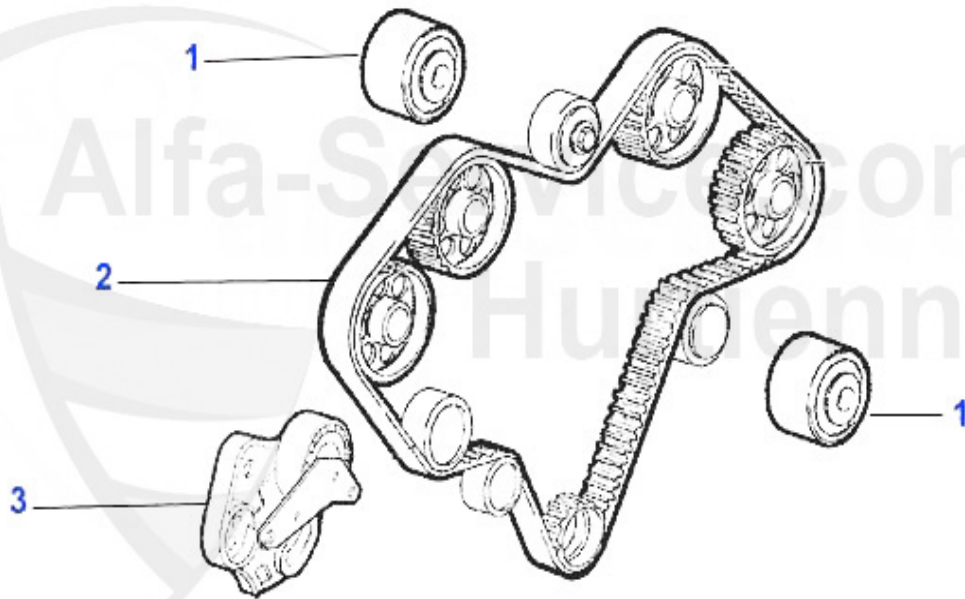

Zahnriemen 147 GTA

1	UR55876	IDLER PULLEY FOR DRIVE BELT 147,156,166, GTV/SPIDER (91	79.90 EUR
2	ZR94741	TIMING BELT 185H9.5P280 147,156,166,GTV/ SPIDER (916),N	129.00 EUR
3	SR55875	OE. 55196536 BELTSTRETCHER	149.00 EUR