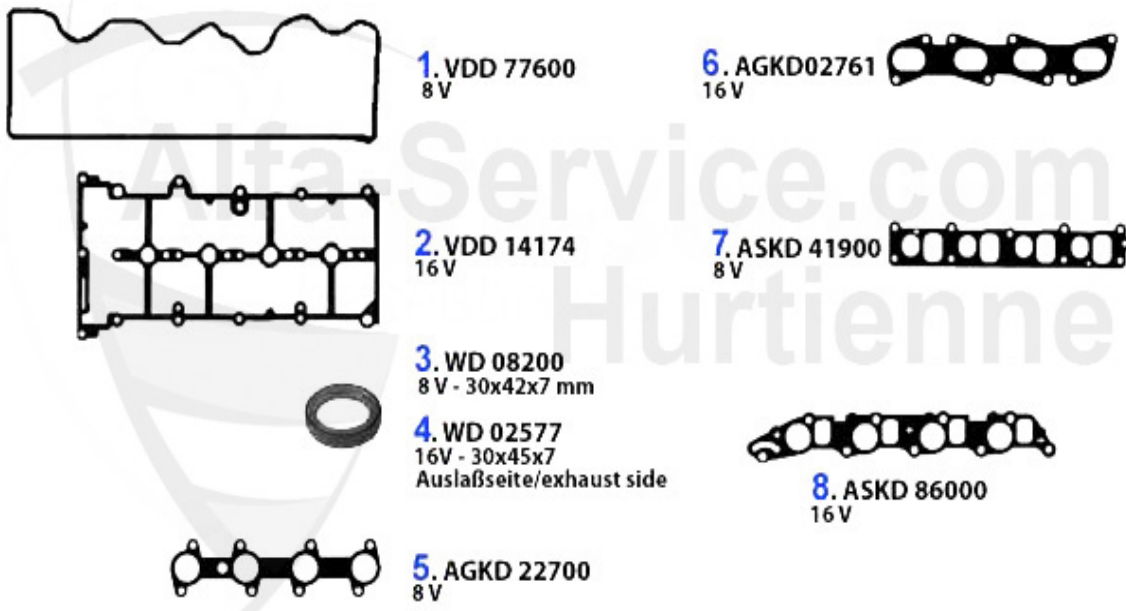

Dichtungen Motor/Gaskets Engine 147 JTD

1	VDD77600	Ventildeckeldichtung 147,156 1.9 JT D 8V 81/85 KW	13.23 EUR
2	VDD14174	Ventildeckeldichtung 147,156,Nuovo GT 1.9 JTD 16V	21.03 EUR
3	WD08200	CAMSHAFT 145/6,155,156,GTV/SPIDER (916), 166 VARIOUS 96	15.51 EUR
4	WD02577	CRANKSHAFT OIL SEAL 147,156,166,NUOVO GT 1.9/2.4 JTD 16	5.90 EUR
5	AGKD22700	Abgaskr	19.99 EUR
6	AGKD02761	EXHAUST MANIFOLD GASKET 145/6,147,155, 156,166,GTV/SPID	24.00 EUR
7	ASKD41900	Ansaugkr	23.05 EUR
8	ASKD86000	Ansaugkr	20.99 EUR