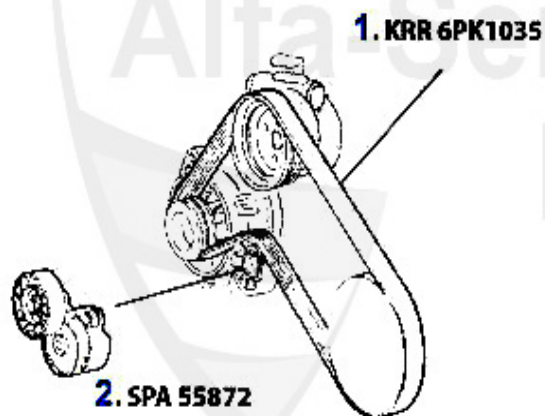

Keilrippenriemen 147 JTD 8V

ohne/without
Klimaanlage/AC:

mit/with
Klimaanlage/AC: