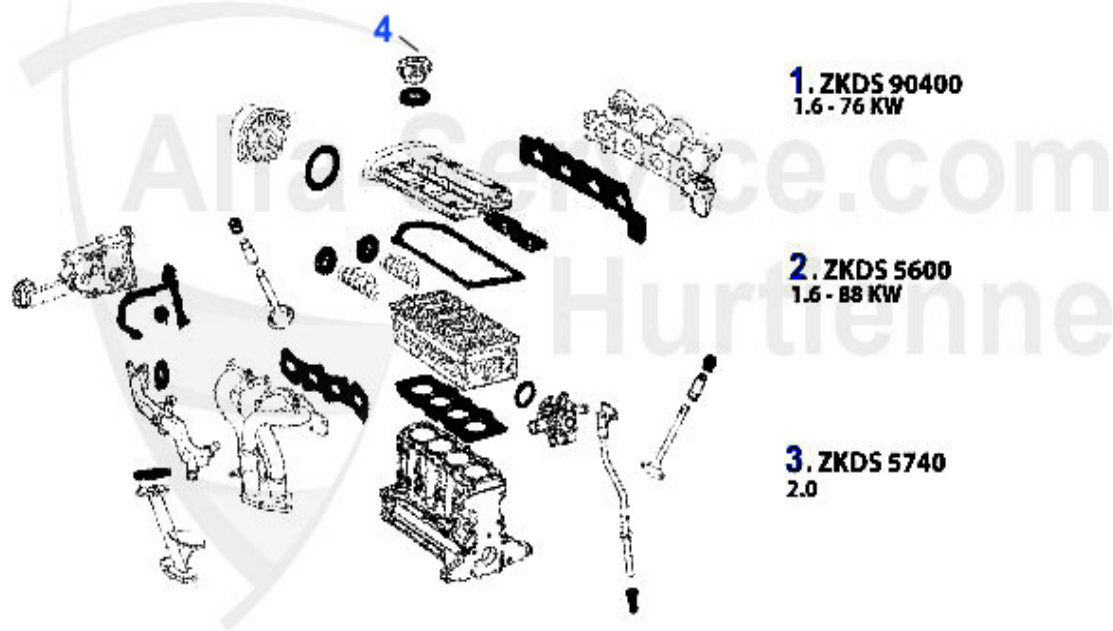

Kopfdichtsatz/Head Set 147 TS

1. ZKDS 90400
1.6 - 76 KW

2. ZKDS 5600
1.6 - 88 KW

3. ZKDS 5740
2.0

1	ZKDS90400	HEAD GASKET SET 147 1.6 TS ECO 76 KW	141.05 EUR
2	ZKDS5600	HEAD GASKET SET 147 1.6 TS 88 KW	125.66 EUR
3	ZKDS5740	OE. 71717685 HEAD SET 147,156,Nuovo GT 1.8/2.0 TS CF3	189.00 EUR
4	OED003	Öleinfülldeckel z.schrauben TS Motoren 145/147/155/156/	49.50 EUR