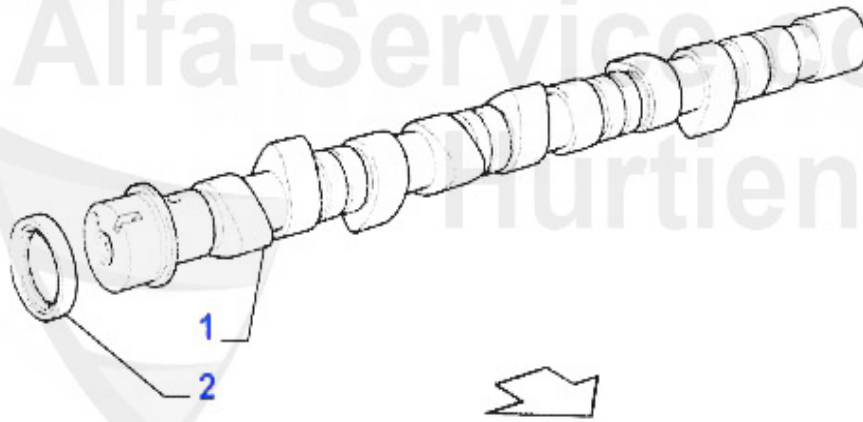

Nockenwelle 147 JTD 8V

1	NKW72393	OE. 46772393 Camshaft 1.9 JTD 8V	379.00 EUR
2	WD08200	CAMSHAFT 145/6,155,156,GTV/SPIDER (916), 166 VARIOUS 96	15.51 EUR