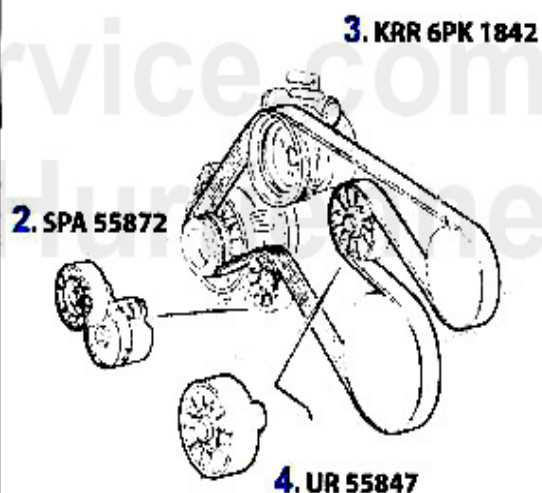

6. UR 55849
1.6
7. UR 55848
2.0

5. SPA 55863

1	KRR6PK1045	Keilrippenriemen 6PK1045 145/6 Bj. 97>,155,156,gtv&spid	20.00 EUR
2	KRR6PK1020	Keilrippenriemen 6PK1020 147 TS (ohne Klima) Mot.# 2835	21.29 EUR
3	KRR6PK1082	Keilrippemriemen 6PK1082 145/6 2.0 TS 16V,147 2.0 TS/JT	25.00 EUR
4	KRR6PK1062	Keilrippenriemen 6PK1062 147,156 2. 0 16V TS CF 3 ohne	22.50 EUR
5	SPA55863	DRIVE BELT TENSIONER 145/6/7,155/6,166,916 2.0	45.51 EUR
6	UR55849	OE.60812515,REVERSE ROLLER FOR RIPPED V-BELT 145/6/7,15	34.00 EUR
7	UR55848	DRIVE BELT BEARING 156 2.0,145,166,916	55.00 EUR
8	KRR6PK1855	V-RIBBED BELT 6PK1855,OE.60814395,145/6 1.4/1.8 TS 16V	28.50 EUR
9	KRR6PK1842	V-RIBBED BELT 6PK 1842 145/6 1,8 TS WITH A/C , 155 1,6	30.73 EUR
10	KRR6PK1975	OE.60815414/60630741 RIBBED V- BELT,156/166/GTV/SPIDER(35.50 EUR
11	KRR6PK1960	RIBBED BELT 6PK1960	40.00 EUR

Keilrippenriemen 147 GTA

1	KRR6PK1995	V-BELT 6PK1995, OE.60626658, 147/156/ 166/GTV SPIDER (9	29.00 EUR
2	UR55865	IDLER PULLEY FOR DRIVE BELT 156,166,GTV/ SPIDER (916) V	42.70 EUR
3	UR55867	IDLER PULLEY FOR DRIVE BELT 156,166, GTV/SPIDER (916) V	55.00 EUR
4	SR55866	TENSIONER PULLEY FOR DRIVE BELT 156, 166 V6 24V/GTA	149.00 EUR

Keilrippenriemen 147 JTD 8V

ohne/without
Klimaanlage/AC:

mit/with
Klimaanlage/AC:

1	KRR6PK1035	TIME BELT 6PK1035 145/6,156,147 1.9 JTD WITHOUT AC senz	21.75 EUR
2	SPA55872	Spannarm Keilrippenriemen 145/6/7, 156 1.9 JTD (81/85KW)	44.21 EUR
3	KRR6PK1842	V-RIBBED BELT 6PK 1842 145/6 1,8 TS WITH A/C , 155 1,6	30.73 EUR
4	UR55847	Umlenkrolle f. Keilrippenriemen 145 /6,147,156 1.9 JTD	30.68 EUR

Keirippenriemen 147 JTD 16V

1	KRR6PK1842	V-RIBBED BELT 6PK 1842 145/6 1,8 TS WITH A/C , 155 1,6	30.73 EUR
2	SPA55872	Spannarm Keilrippenriemen 145/6/7, 156 1.9 JTD (81/85KW	44.21 EUR
3	UR55847	Umlenkrolle f. Keilrippenriemen 145 /6,147,156 1.9 JTD	30.68 EUR