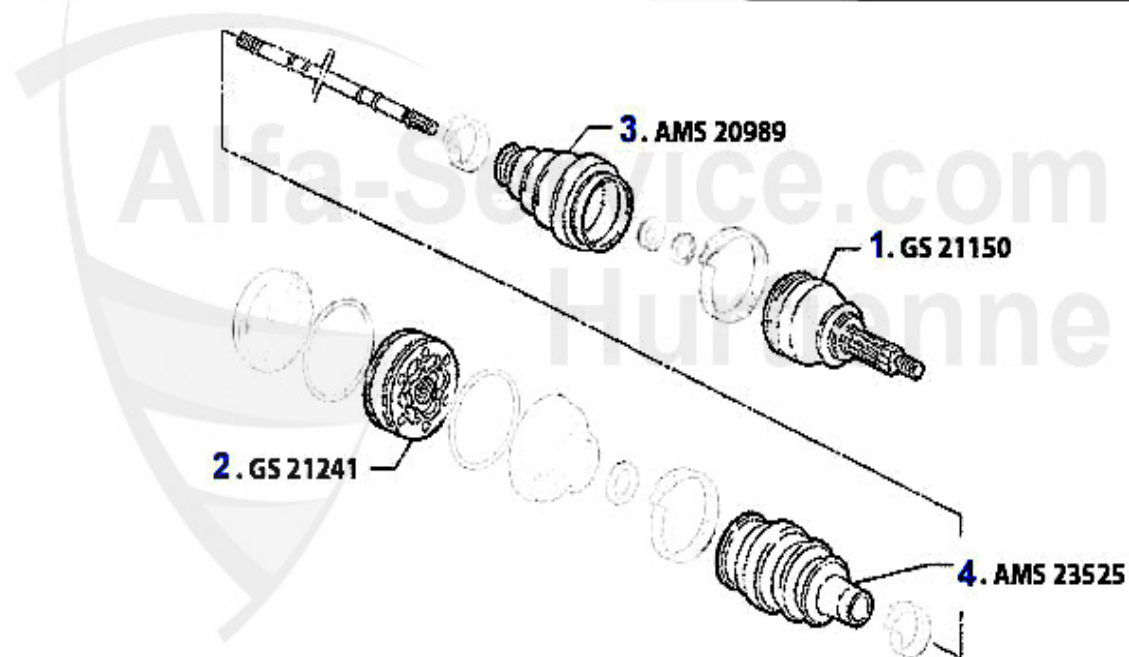

1 KS76438

PRESSURE SWITCH AIRCONDITIONING SYSTEM

45.99 EUR

Antriebswelle/Driveshaft 147 1.6/2.0 TS

1	GS21150	OUTER CV JONT 156/6 TS 16V #3180592>, 147 TS 16V,GTV/SP	121.05 EUR
2	GS21241	Inner drive shaft joint gtv/spider (916),155,145/6 TS 1	111.72 EUR
3	AMS20989	OE.46429633, outer joint gaiter 145/6 147, 156, 166	17.90 EUR
4	AMS23525	Achsmanschettensatz innen 155 1,7/ 1.8/2.0/TS 16V,2.5 V	25.55 EUR