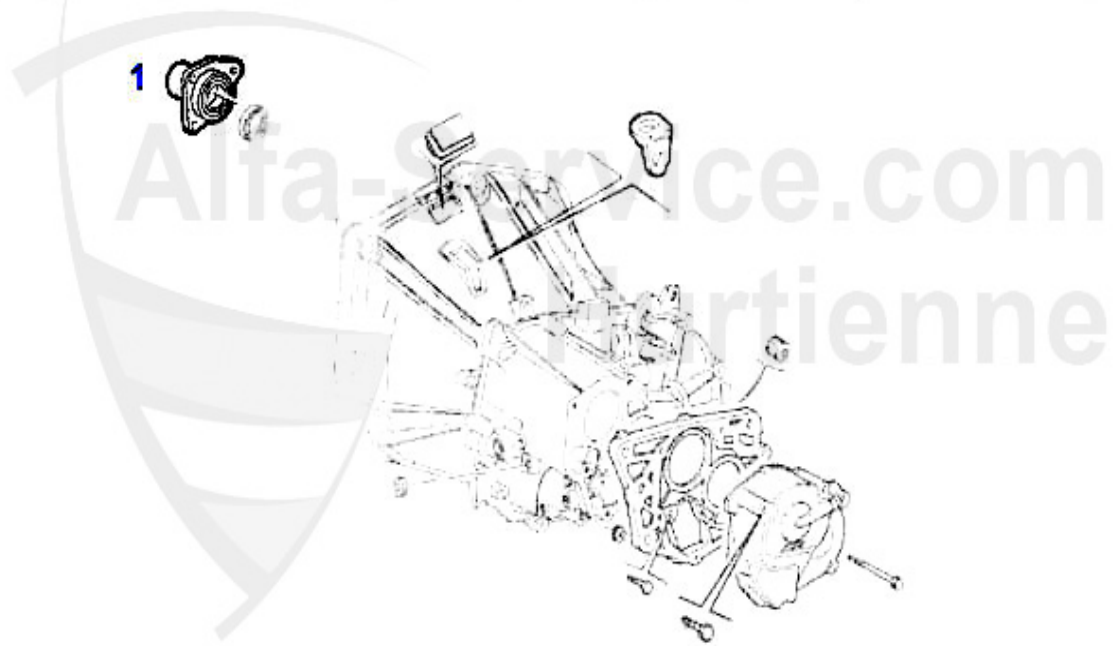

1. KK739501

Ø 235 mm

1 KK739501

OE. 71735901 KIT CLUTCH 147,156,Nuovo GT 1.9 JTD 16V, 1

316.99 EUR

Ausrücker/Sleeve Bearing 147 1.9 JTD 16V

1 FH11951

GUIDE BUSH FOR CLUTCH RELEASE BEARING 3 HOLES 145/6,147