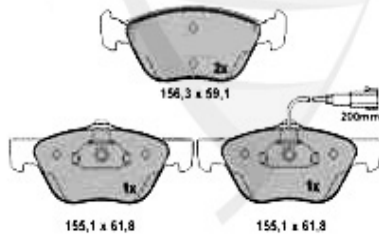

Brembeläge/Brakepads 147 vorne/front

1. 23140
1.6 76KW > #3021489

2. 23289
1.6/2.0 TS 16V, 1.9 JTD

3. 62239
GTA >10.2003

4. 62692
GTA 10.2003>

1	23140 193 05	BRAKE PADS FRONT WITH ABRASION CONTACT, 147 1.6 16V TS,	63.96 EUR
2	23289 193 05	BRAKE PADS FRONT WITH WARNING CONTACT 145/6 1.8/2.0 16V	69.76 EUR
3	62239	OE. 77362239 BRAKE PAD-SET FRONT 147/156 GTA >10.2003	87.20 EUR
4	62692	OE. 77362692 BRAKE PAD-SET FRONT 147/156 GTA 10.2003>	93.87 EUR