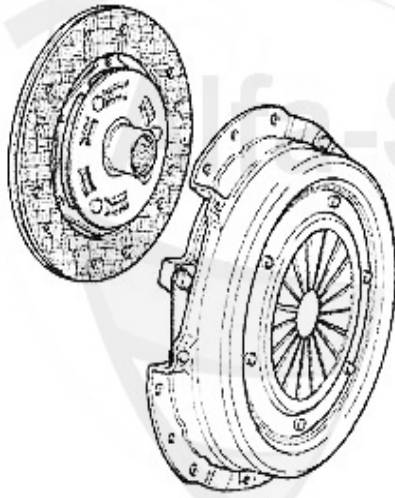

Ø 215 mm

2.0 TS mit/w.

Selespeed

(mit Ausrücklager
with THRUSTBEARING)

1	KK853201	CLUTCH KIT 147,156 1.6/1.8 16V TS 09.97>,NUOVO GT 1.8 T	195.16 EUR
2	KK951301	OE. 55190114 CLUTCH KIT 147,156/SW 2.0 TS, WITHOUT RELE	379.00 EUR
3	KK739645	OE. 71739645 KIT CLUTCH 147,156 2.0 TS/ JTS SELESPEED	326.88 EUR

Ausrücker/Sleeve Bearing 147 1.6/2.0 TS

2	ZA186498	OE. 55186498 SLEEVE T/OBEARING 147,Nuovo GT 12.2003>	84.99 EUR
2	ZA46516373	OE. 55184041 SLEEVE BEARING	89.68 EUR

Kupplungs-Kit/Clutch Set 147 GTA

1. KK 739521