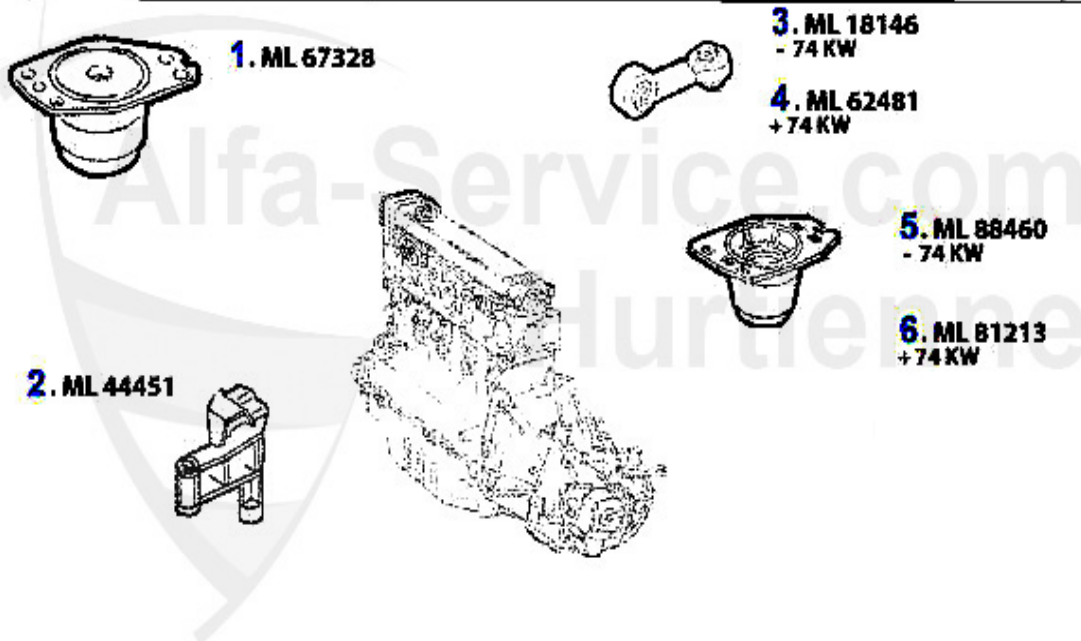

Motorlager/Engine Mount 147 JTD

1	ML67328	OE. 46467328 ENGINE MOUNT FL 145/6,147, 156,Nuovo GT JT	61.62 EUR
2	ML44451	OE. 46744451 ENGINE MOUNT 147,156,Nuovo GT 1.9 JTD 8/16	95.00 EUR
3	ML18146	OE. 51718146 ENGINE MOUNT 147 1.9 JTD 74 KW	73.49 EUR
4	ML62481	OE. 60662481 ENGINE MOUNT 145/6,147,156, Nuovo GT 1.9 J	61.25 EUR
5	ML88460	ENGINE MOUNT 145/6,147 (74KW),155,156, GTV/SPIDER (916)	99.00 EUR
6	ML81213	OE. 46781213 ENGINE MOUNT RL 145/6, 147 1,9 JTD +74KW,	174.99 EUR