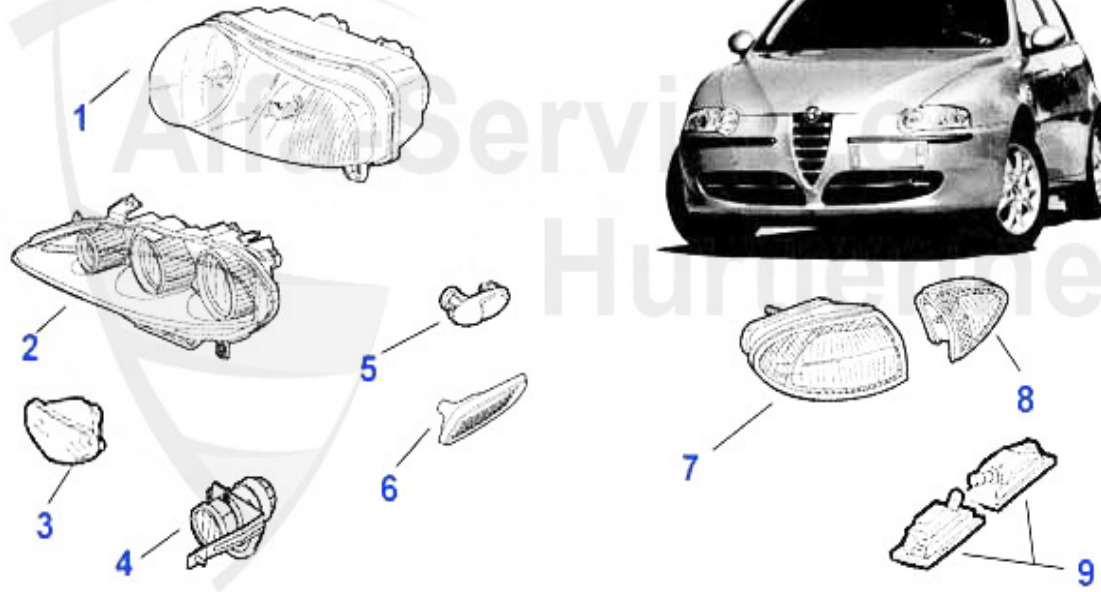

Beleuchtung/Lighting 147

9 KL86572

Kennzeichenleuchte 147,Nuovo GT

16.04 EUR