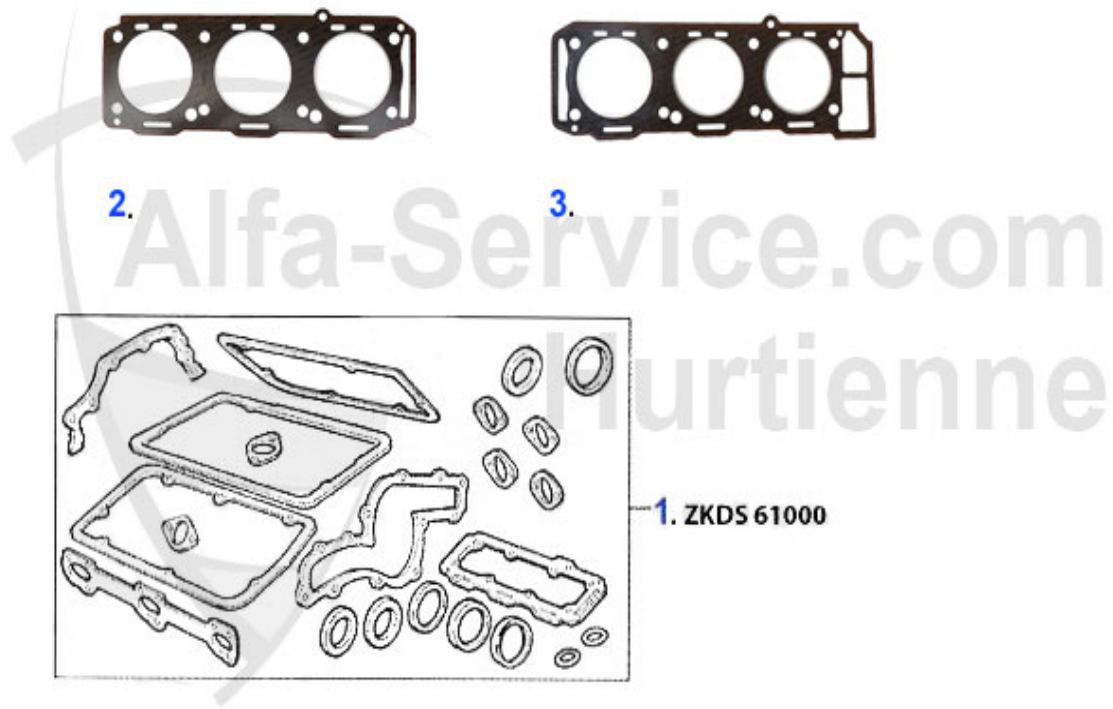

147 > ENGINE > ENGINE GASKETS > 3.2 V6 24V/GTA > HEAD SET

1	ZKDS61000	HEAD GASKET SET 147,156,166,GTV/SPIDER (916),NUOVO GT V	279.00 EUR
2	ZKD7475	CYLINDER HEAD GASKET V6-24V LEFT 147,156,166,GT+SPIDER	55.00 EUR
3	ZKD7290	CYLINDER HEAD GASKET RIGHT 147,156,166,GT+SPIDER 916, V	59.50 EUR