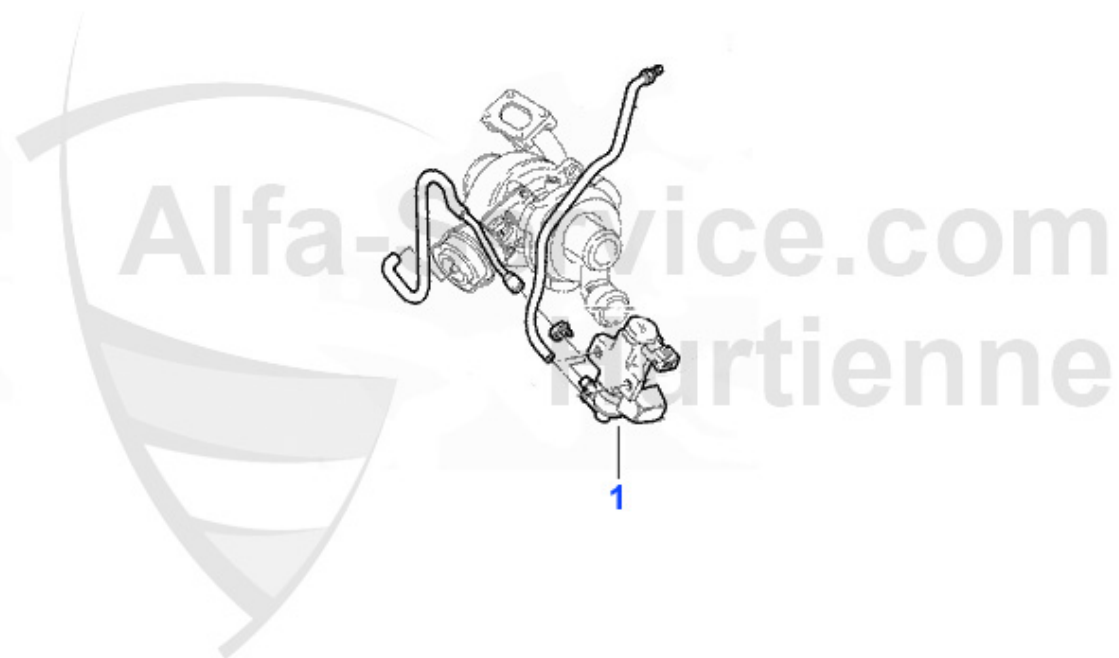

---

1 STV203202 ELECTRO VALVE FOR TURBO 147, 156, 159, 166,GT, Brera, M

68.94 EUR