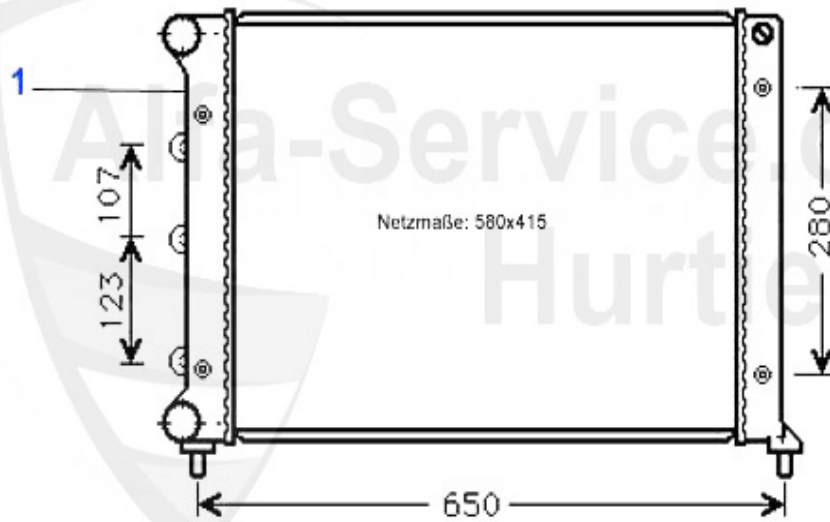

Kühler/Radiator 147 1.6/2.0 TS 16V

1 MK22100

RADIATORE 147 1.6/2.0 16V TS

100.02 EUR