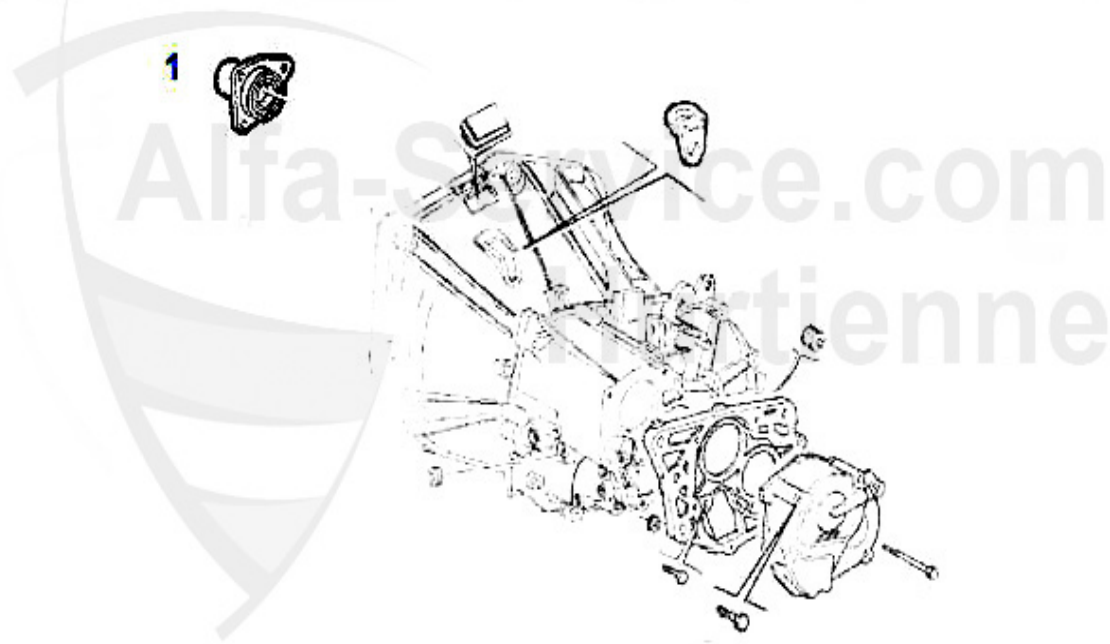

Ausrücker/Sleeve Bearing 147 GTA

---

1 FH11951

GUIDE BUSH FOR CLUTCH RELEASE BEARING 3 HOLES 145/6,147

79.00 EUR