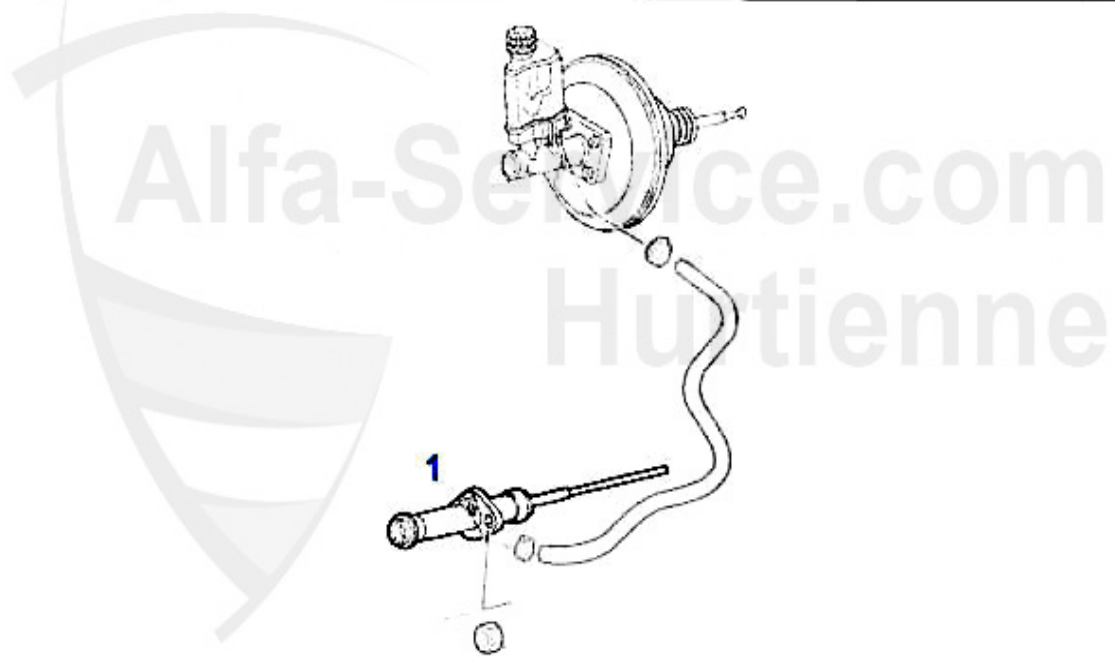

Kupplungsbetätigung/Clutch Actuation 147 1.6/2.0 TS

---

1 KGZ89164

OE. 55189164 CLUTCH PUMP 147, Nuovo GT

47.50 EUR