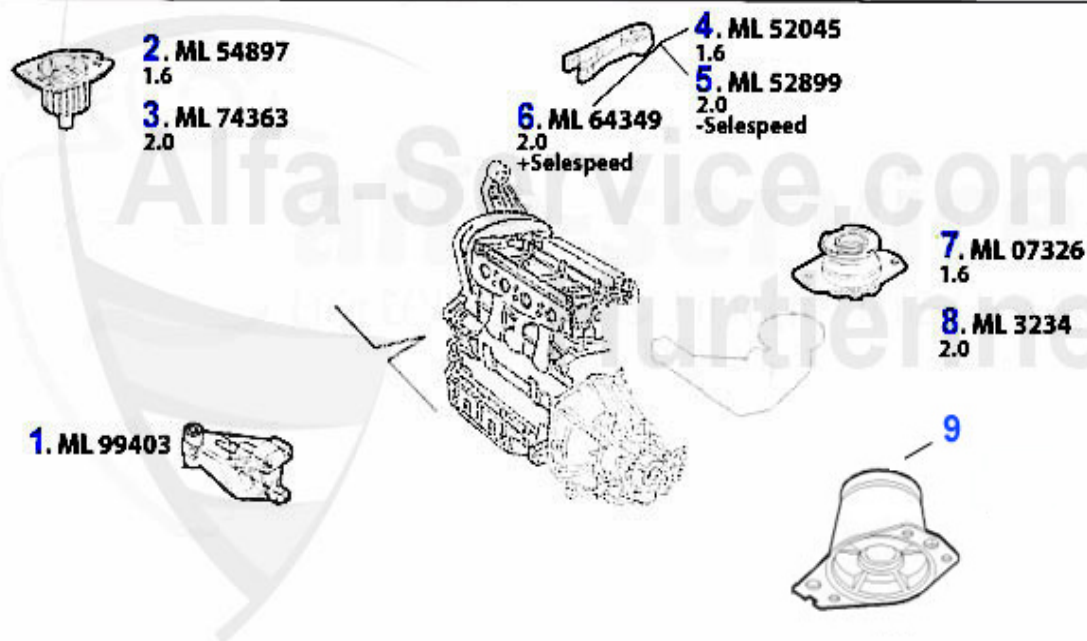

2. WP 04051
16V

1	WP15970	OE. 46515970 WATER PUMP 1.9/2.4 8/10 V	60.52 EUR
2	WP04051	OE. 46804051 WATER PUMP 1.9/2.4 16/20 V	72.33 EUR

Motorlager/Engine Mount 147 TS

1	ML99403	OE. 60672234/60599403 ENGINE MOUNT	109.00 EUR
2	ML54897	OE. 46554897 ENGINE MOUNT 147 FL 1.6 TS	109.00 EUR
3	ML74363	OE. 60674363 ENGINE MOUNT FL 147,156/SW, Nuovo GT 2.0 T	239.00 EUR
4	ML52045	OE. 46752045 ENGINE MOUNT 147 FR 1.6 TS	38.00 EUR
6	ML64349	OE. 60664349 ENGINE ROD 147,156/SW,Nuovo GT 2.0 TS/JTS	88.50 EUR
7	ML07326	OE. 46407326 ENGINE MOUNT RR 147 1.6 TS	65.00 EUR
8	ML3234	OE. 7652240/60808861 ENGINE MOUNT	79.50 EUR