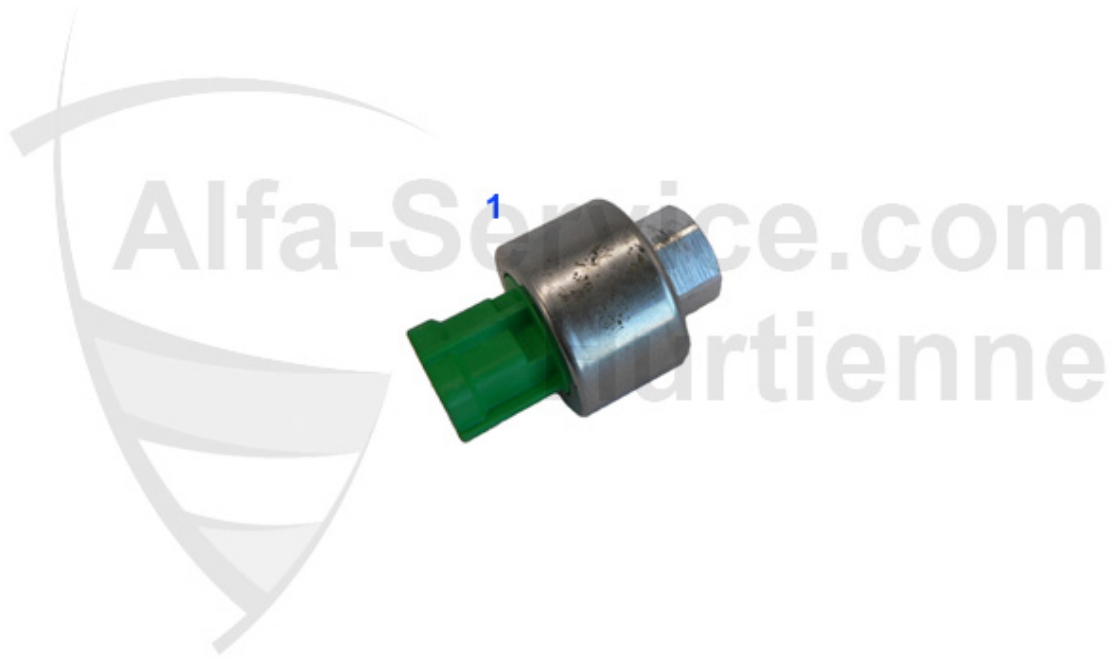

1 KS76438

PRESSURE SWITCH AIRCONDITIONING SYSTEM

45.99 EUR