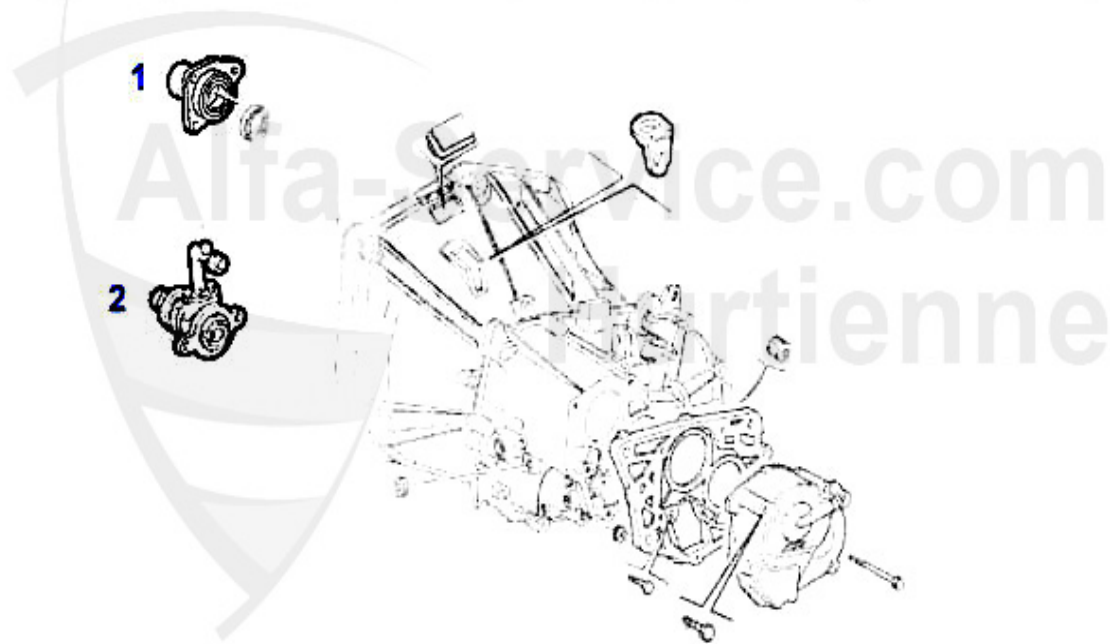

Ausrücker/Sleeve Bearing 147 1.9 JTD 8V

1	FH11951	GUIDE BUSH FOR CLUTCH RELEASE BEARING 3 HOLES 145/6,147	79.00 EUR
2	ZA816764	OE. 55184437 ACTUATOR 147 1.9 JTD 8V 85 KW CF3/4	70.78 EUR