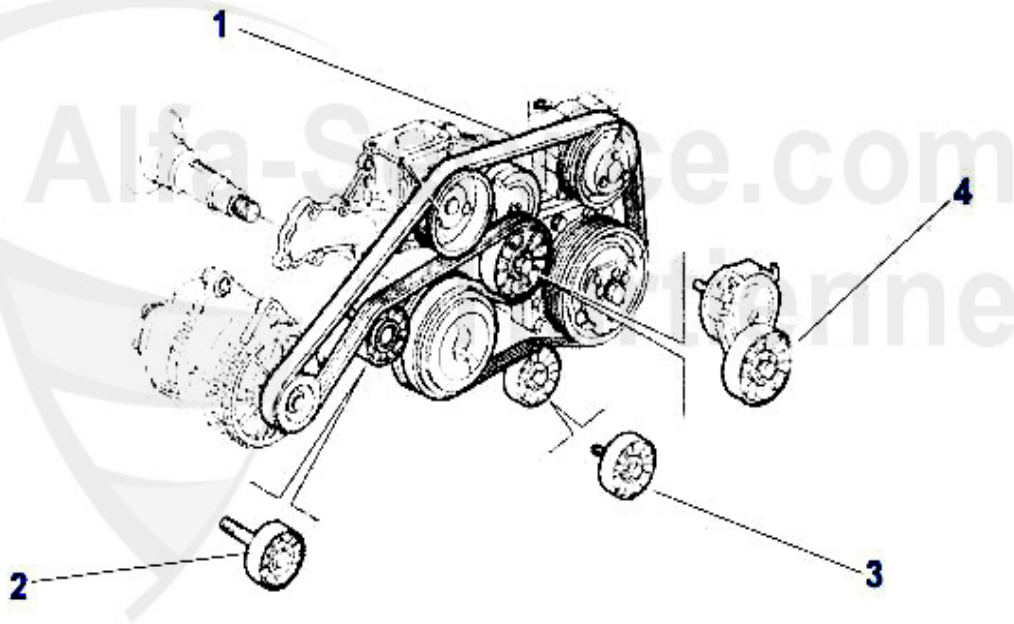

Keilrippenriemen 147 GTA

1	KRR6PK1995	V-BELT 6PK1995, OE.60626658, 147/156/ 166/GTV SPIDER (9	29.00 EUR
2	UR55865	IDLER PULLEY FOR DRIVE BELT 156,166,GTV/ SPIDER (916) V	42.70 EUR
3	UR55867	IDLER PULLEY FOR DRIVE BELT 156,166, GTV/SPIDER (916) V	55.00 EUR
4	SR55866	TENSIONER PULLEY FOR DRIVE BELT 156, 166 V6 24V/GTA	149.00 EUR