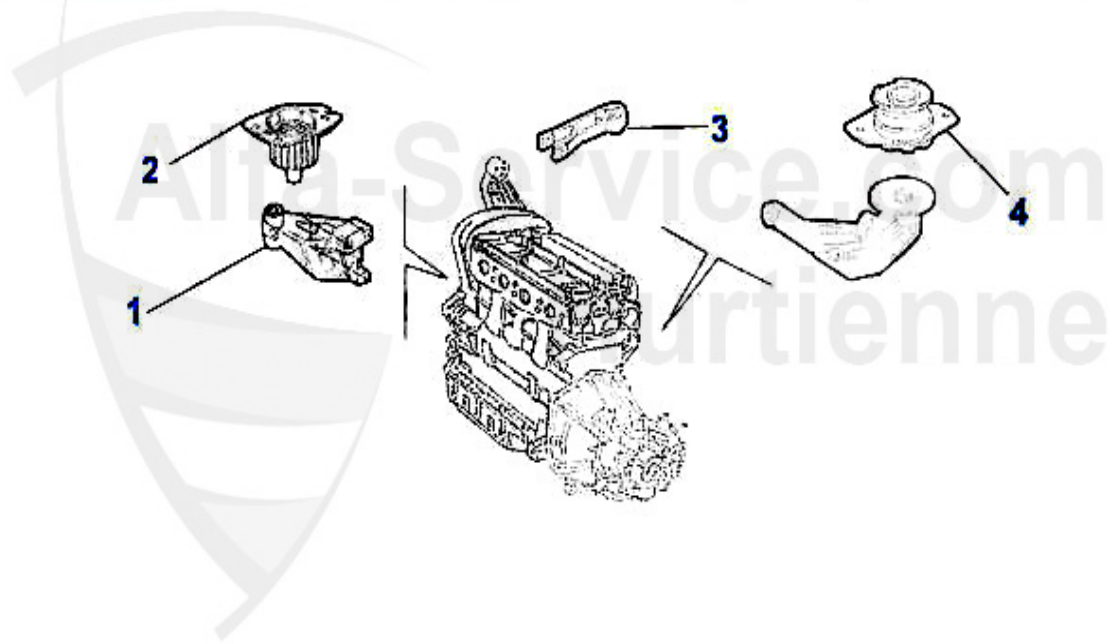

Motorlager/Engine Mount 147 GTA

1	ML13854	OE. 60613854 ENGINE MOUNT 147 GTA FL	152.86 EUR
3	ML52740	OE. 60652740 ENGINE MOUNT 147,156,Nuovo GT V6 24V/GTA	104.99 EUR
4	ML9359	OE.7644686 ENGINE MOUNT REAR 147, 155, 156	55.81 EUR