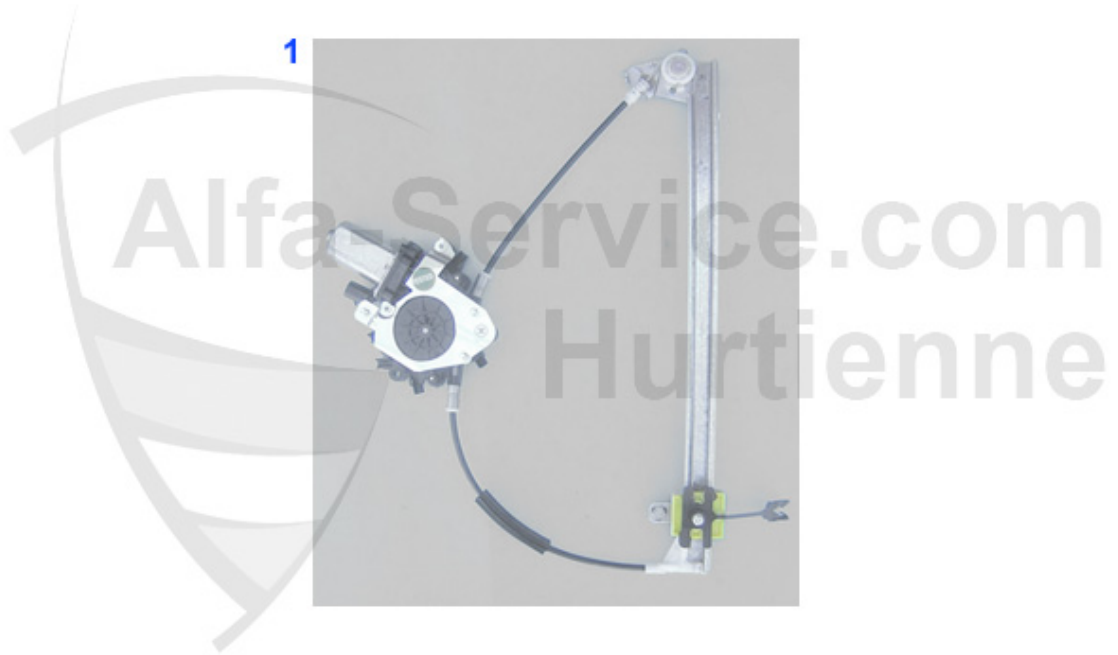

147 > BODY > WINDOW REGULATOR > 2 DOORS

1	FH010144	WINDOW REGULATOR COMPLETE 147 2-DOORS R (AFTERMARKET PR	99.00 EUR
1	FH010145	WINDOW REGULATOR 2 DOORS LEFT 147 (AFTERMARKET PRODUCT)	99.00 EUR