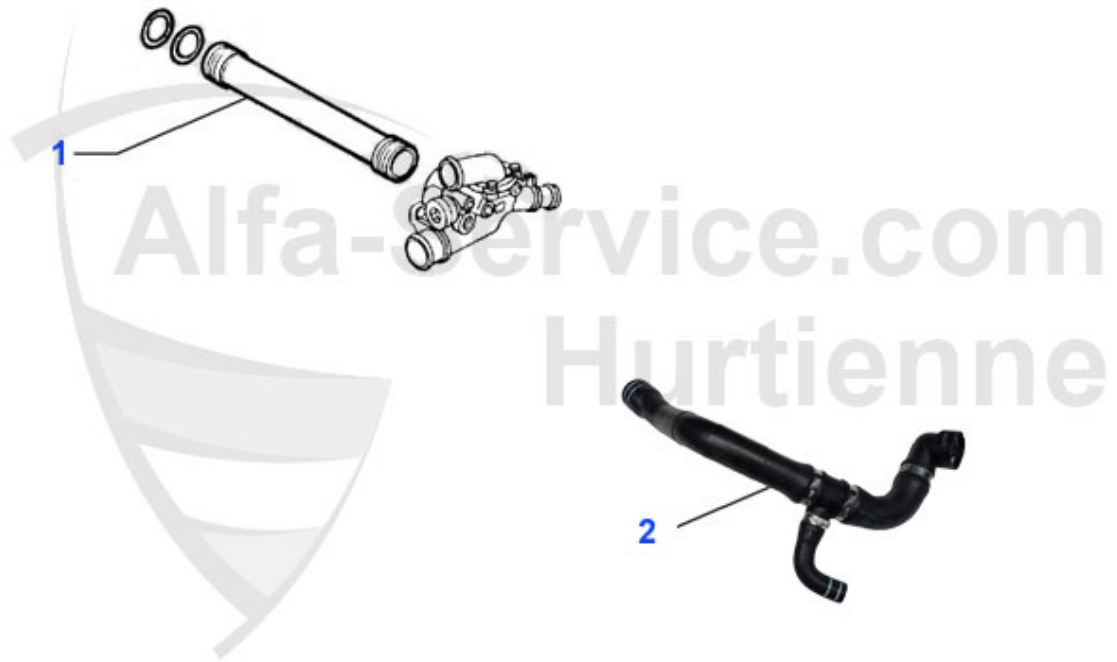

2 KWS89794 LOWER HEATER HOSE 3.2 GTA 147/156/GT (00-10)

Preis auf Anfrage