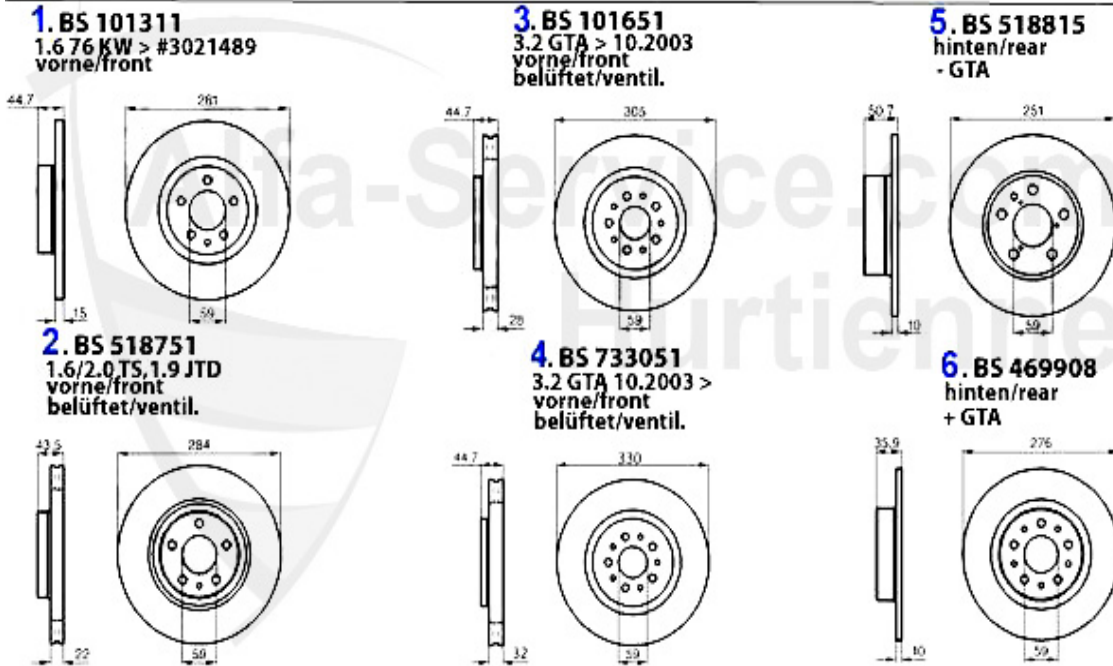

147 > DRIVETRAIN > TRANSMISSION > GEAR SHIFT

1 SCS35927

GEARSHIFT CABLE SET 147/GT 1.6/1.8/2.0/ 2.0JTS/1.9JTD 2

129.00 EUR

Bremsscheiben/Brakedisks 147

1	BS101311	FRONT BRAKE DISC 147 1.6 16V TS,156 1.6/ 1.8/16V TS/1.9	76.95 EUR
2	BS518751	OE. 71739568 FRONT BRAKE DISK 147, 156, 164, gtv/spider	70.78 EUR
3	BS101651	FRONT BRAKE DISK 147/156 GTA GTV/SPIDER (916) 3.0/3.2 V	87.20 EUR
4	BS733051	OE.51733051 FRONT BRAKE DISK GTA 147 2003>,156 2002>	159.00 EUR
5	BS518815	OE. 71738911 REAR BRAKE DISK 147, 156, 164	70.78 EUR
6	BS469908	OE. 46469908 REAR BRAKE DISC	78.99 EUR