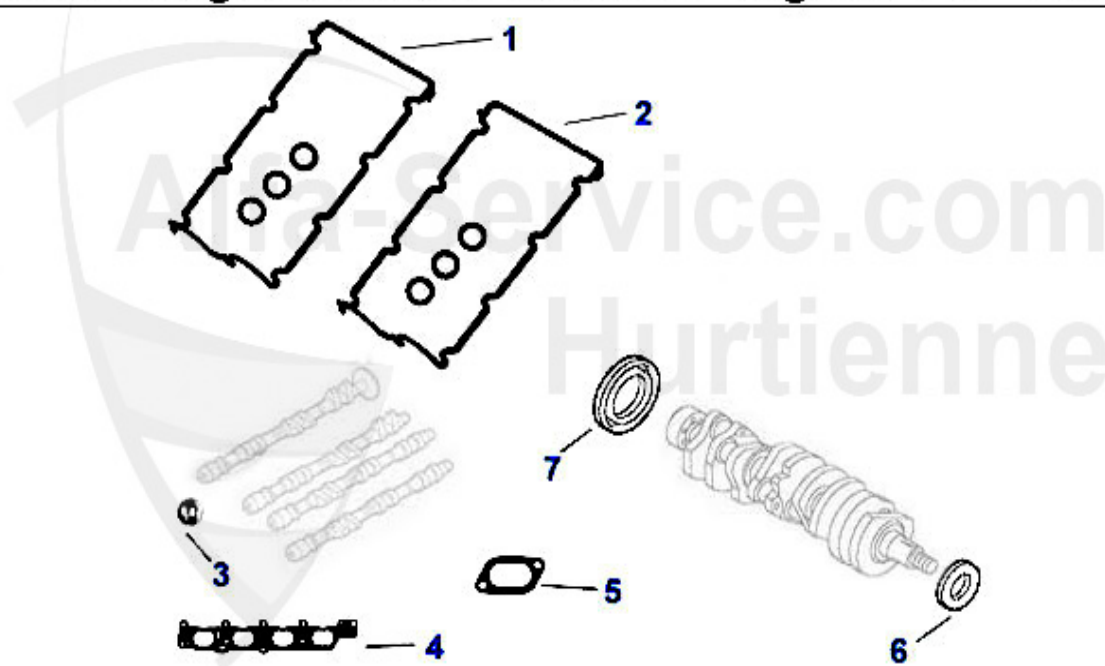

Dichtungen Motor/Gaskets Engine 147 GTA

1	VDD24400	RIGHT CAM COVER GASKET 147,156,166,166, GTV/SPIDER (916	42.49 EUR
2	VDD24500	LEFT CAM COVER GASKET 147,156,166, GTV/SPIDER (916),NUO	42.49 EUR
4	ASKD86100	Ansaugkrümmerdichtung 156,gtv / spider (916), Nuovo GT	57.49 EUR
5	AGKD17600	Abgaskrümmerdichtung 156,164/Super, 166,gtv/spider (916	9.50 EUR
6	WD62800	OIL SEAL CRANKSHAFT FRONT (PULLEY) 156, 166 V6	16.51 EUR
7	02 060 3 0	OIL SEAL CORTECO (84/105/12) CRANKSHAFT REAR for Spider	35.50 EUR
7	02 060 3 5	OIL SEAL (84/105/12) CRANKSHAFT REAR Spider 1990-93, 75	44.90 EUR