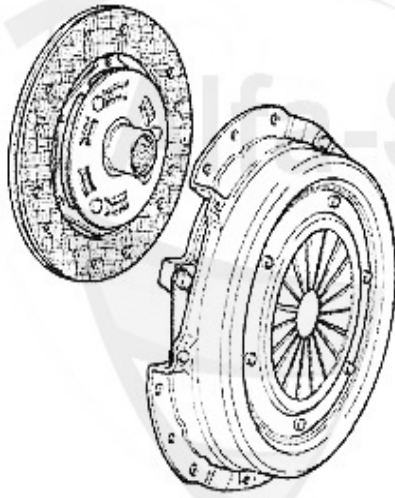

Kupplungs-Kit/Clutch Set 147 1.6/2.0 TS

1. KK853201

Ø 215 mm

1.6 TS 76/88KW

2. KK951301

Ø 230 mm

2.0 TS ohne/wo.
Selespeed

3. KK739645

Ø 215 mm

2.0 TS mit/w.

Selespeed

(mit Ausrücklager
with THRUSTBEARING)

1	KK853201	CLUTCH KIT 147,156 1.6/1.8 16V TS 09.97>,NUOVO GT 1.8 T	195.16 EUR
2	KK951301	OE. 55190114 CLUTCH KIT 147,156/SW 2.0 TS, WITHOUT RELE	379.00 EUR
3	KK739645	OE. 71739645 KIT CLUTCH 147,156 2.0 TS/ JTS SELESPEED	326.88 EUR