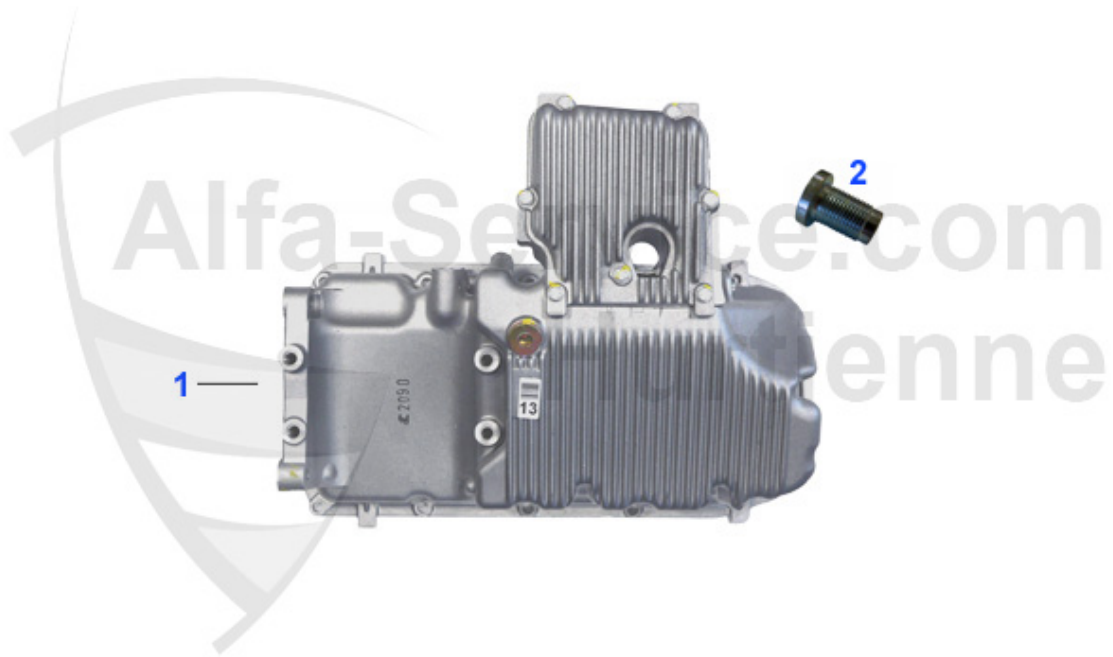

147 > ENGINE > ENGINE BLOCK > PIL PAN

2 OWD357

OIL DRAIN SCREW Alfa 145/6/7/155/6 GT/GTV/Spider 916/NU

7.74 EUR