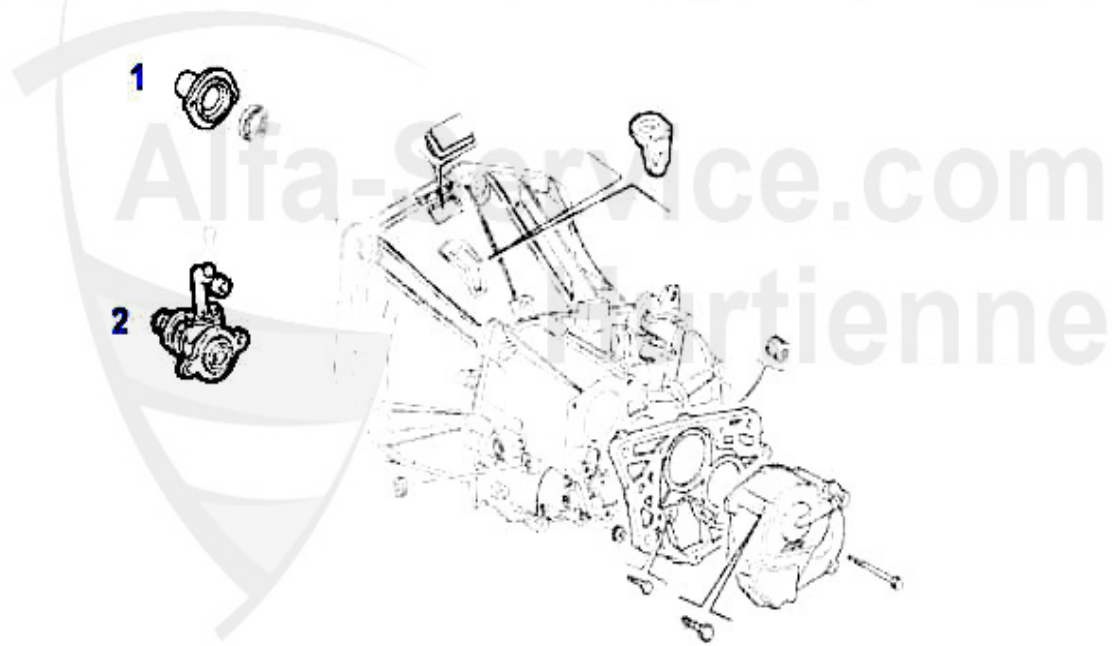

Ausrücker/Sleeve Bearing 147 1.6/2.0 TS

2	ZA186498	OE. 55186498 SLEEVE T/OBEARING 147,Nuovo GT 12.2003>	84.99 EUR
2	ZA46516373	OE. 55184041 SLEEVE BEARING	89.68 EUR

Kupplungs-Kit/Clutch Set 147 GTA

1. KK 739521