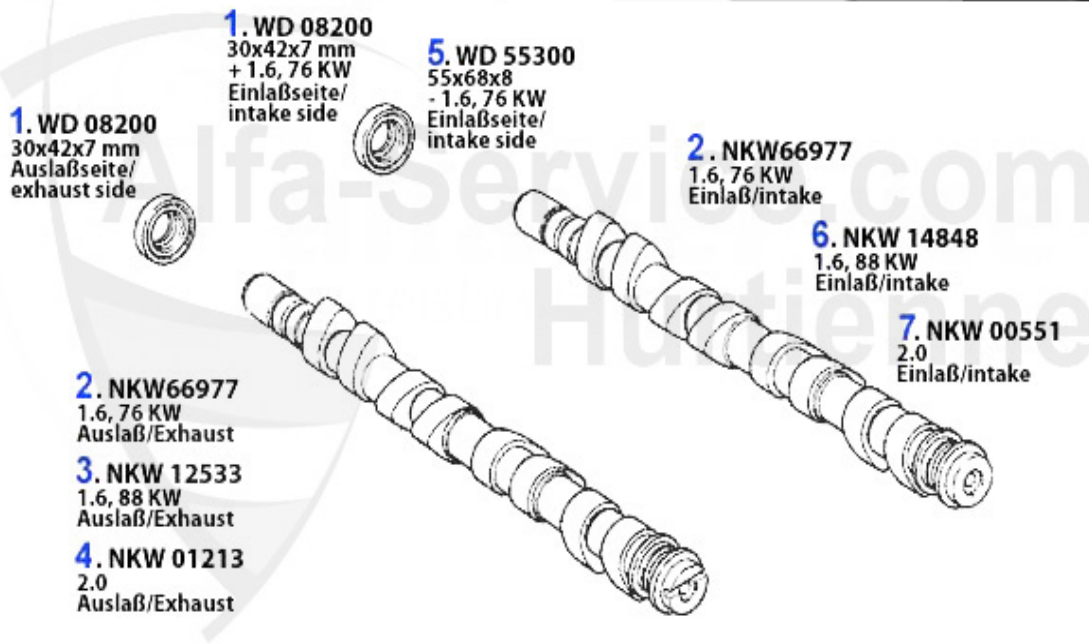

Nockenwelle 147 TS

1	WD08200	CAMSHAFT 145/6,155,156,GTV/SPIDER (916), 166 VARIOUS 96	15.51 EUR
2	NKW66977	Nockenwelle (Einlaß/Auslaß) 147 1.6 TS 76 KW	425.00 EUR
3	NKW12533	Nockenwelle (Auslaß) 145/6,147,155, 156 1.4/1.6 TS 16V	243.13 EUR
4	NKW01213	OE. 60601213 CAMSHAFT	419.00 EUR
5	WD55300	CAMSHAFT OIL SEAL 145/6,155,156 1.6,1.7, 1.8,2.0 16V TS	17.90 EUR
6	NKW14848	Nockenwelle 145/6 1.6 TS 16V # 1650 88>, 156 1.6 TS 16V	230.82 EUR
7	NKW00551	OE. 60600551 CAMSHAFT	Preis auf Anfrage