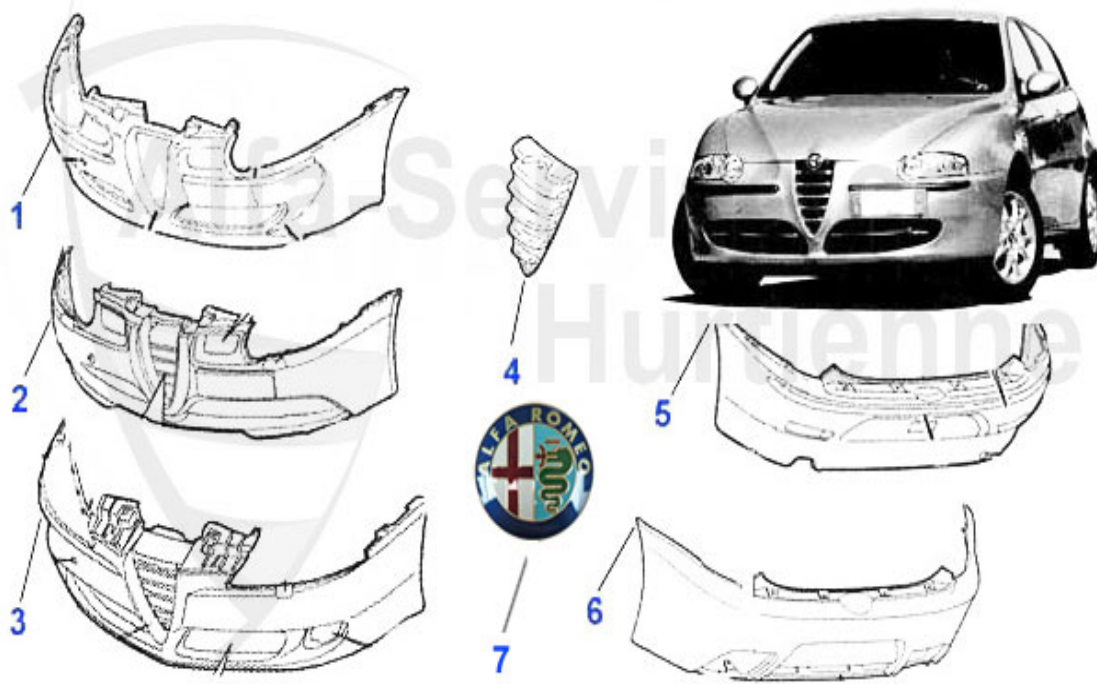

147 > BODY > BUMPER/GRILLE/PANEL

1	STF09900	FRONT BUMPER 147 (PROGRESSION, DISTINCTIVE) >05	165.01 EUR
2	STF40618	FRONT BUMPER 147 GTA	629.00 EUR
3	STF39013	FRONT BUMPER 147 (IMPRESSION, PROGRESSION, DISTINCTIVE)	329.00 EUR
5	STF06361	REAR BUMPER 147 >05	132.34 EUR
6	STF57243	REAR BUMPER 147 05> (FACELIFT)	355.00 EUR
7	MZ58973	FRONT BADGE ALFA 147, GTV/Spider (916) 04> (FACELIFT),	72.49 EUR