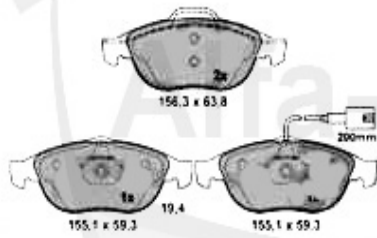

Brembeläge/Brakepads 147 vorne/front

1. 23140
1.6 76KW > #3021489

2. 23289
1.6/2.0 TS 16V, 1.9 JTD