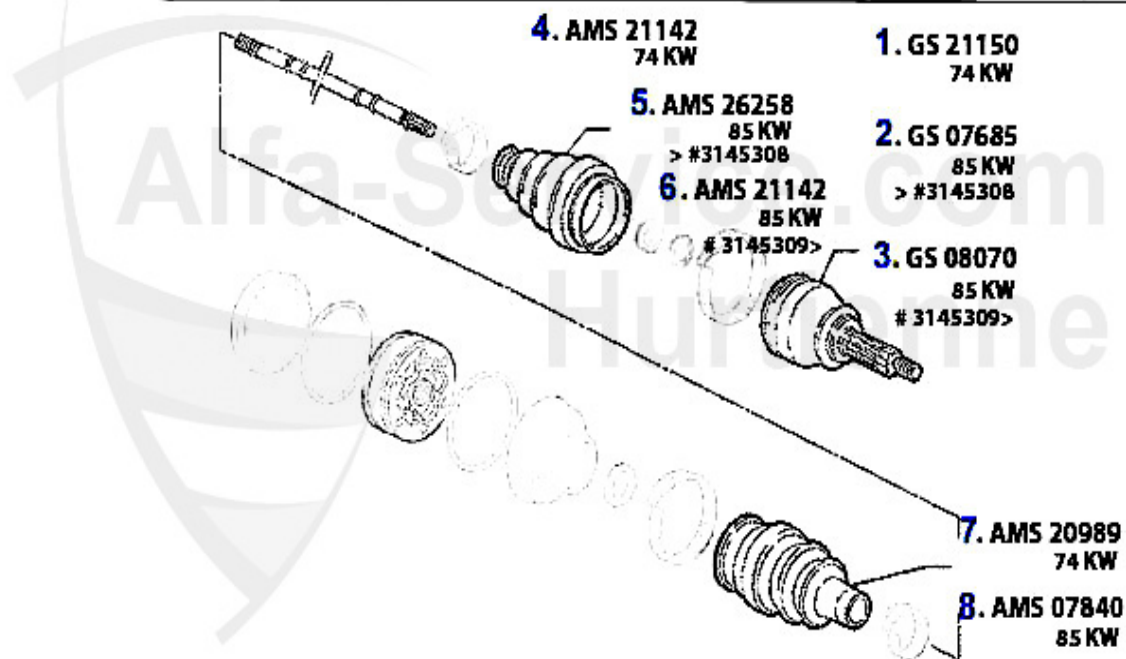

Antriebswelle/Driveshaft 147 1.9 JTD 8V

1	GS21150	OUTER CV JONT 156/6 TS 16V #3180592>, 147 TS 16V,GTV/SP	121.05 EUR
2	GS07685	OE. 46307685 CONST.VELLOCITY JOI 147 1.9 JTD 8V (85KW)/1	152.86 EUR
3	GS08070	OE. 46308070 CONST.VELLOCITY JOI 147 1.9 JTD 8V (85KW)/1	148.75 EUR
4	AMS21142	OE. 46307733 BOOT SET 147,156,gtv/spider (916),Nuovo GT	29.90 EUR
5	AMS26258	INTERIOR AXLE BOOT 155 2.0TB,2.5TD (107-22mm) SPIDER 91	15.51 EUR
7	AMS20989	OE.46429633, outer joint gaiter 145/6 147, 156, 166	17.90 EUR
8	AMS07840	OE. 46307840 BOOT SET 147 1.9 JTD # 3145308>	21.44 EUR