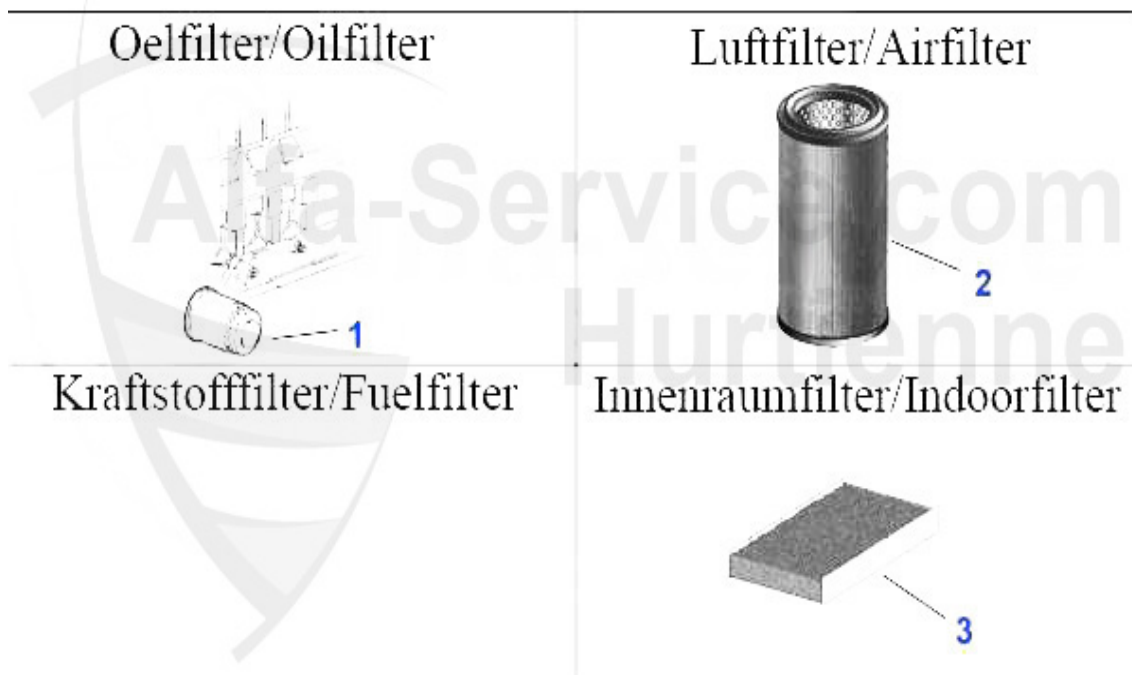

Filter 147 GTA

1	OF124	OE. 46805830 OILFILTER	9.13 EUR
2	LF149	AIR FILTER 147 GTA,156 2.0 TS/JTS/V6 24V/JTD,NUOVO GT V	14.77 EUR
3	IF380	OE.46799653 pollen filter 147,156 2001>,Nuovo GT, squar	17.23 EUR