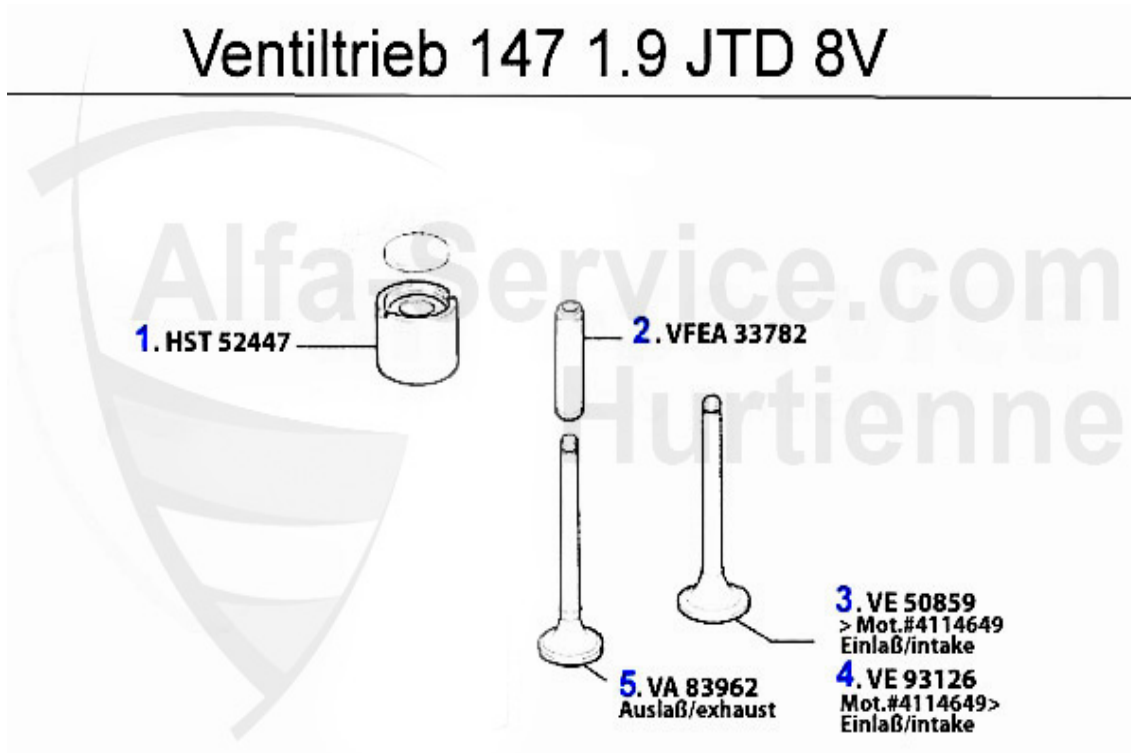

Ventiltrieb 147 1.9 JTD 8V

1	HST52447	Hydrost	14.26 EUR
2	VFEA33782	Ventilführung Ein-/Auslaß +0.05 JTD 8/10V 145/6,147,156	4.11 EUR
3	VE50859	Ventil-Einlaß 145/6,147,156,166 JTD 8/10V	21.03 EUR
4	VE93126	Ventil-Einlaß 147,156,166 JTD 8/10V Bj. 6.04>	20.21 EUR
5	VA83962	Ventil-Auslaß 145/6,147,156,166 JTD 8/10V	32.83 EUR