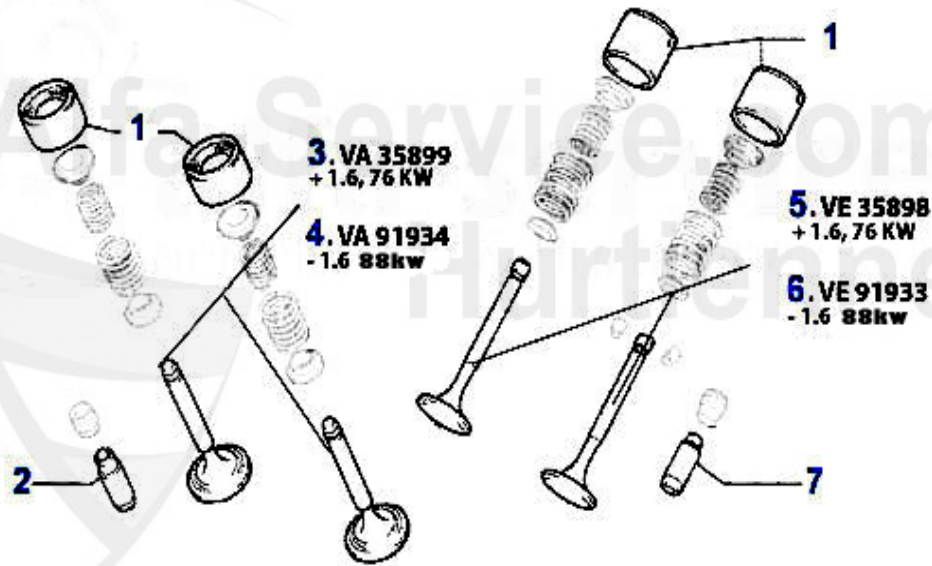

Ventiltrieb 147 TS

1	HST12769	HYDRAULIC VALVE LIFTER 145/6,147,155 156,166,GTV/SPIDER	6.50 EUR
2	VFA11582	Ventilführung Auslaß + 0.05 TS 16V	21.03 EUR
3	VA35899	Ventil-Auslaß 145/6 1.4/1.6 TS 16V, 147 1.8/2.0 TS 16V	22.47 EUR
4	VA91934	EXHAUST VALVE 145/6,155,156,SPIDER/GTV (916) 1.6/1.8/2.	18.05 EUR
5	VE35898	Ventil-Einla	22.57 EUR
6	VE91933	INLET VALVE 145/6,155,156,SPIDER/GTV (916) 1.6/1.8/2.0	15.28 EUR
7	VFE11575	Ventilführung Einlaß +0.05 TS 16V	21.03 EUR