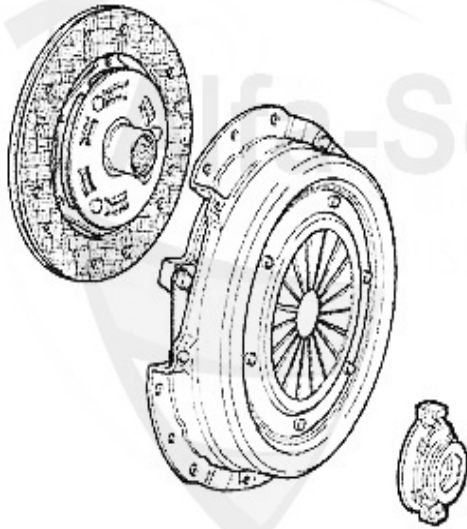

Kupplungs-Kit/Clutch Set 147 1.9 JTD 8V

1. KK 734802

Ø 230 mm

74 KW

2. KK 739539

Ø 235 mm

85 KW

1	KK734802	OE. 71734802 KIT CLUTCH 147 1.9 JTD 8V 74 KW	224.66 EUR
2	KK739539	CLUTCH SET 156/SW,166 1.9/2.4 JTD 8/10V, 147 1.9 JTD 8	410.15 EUR