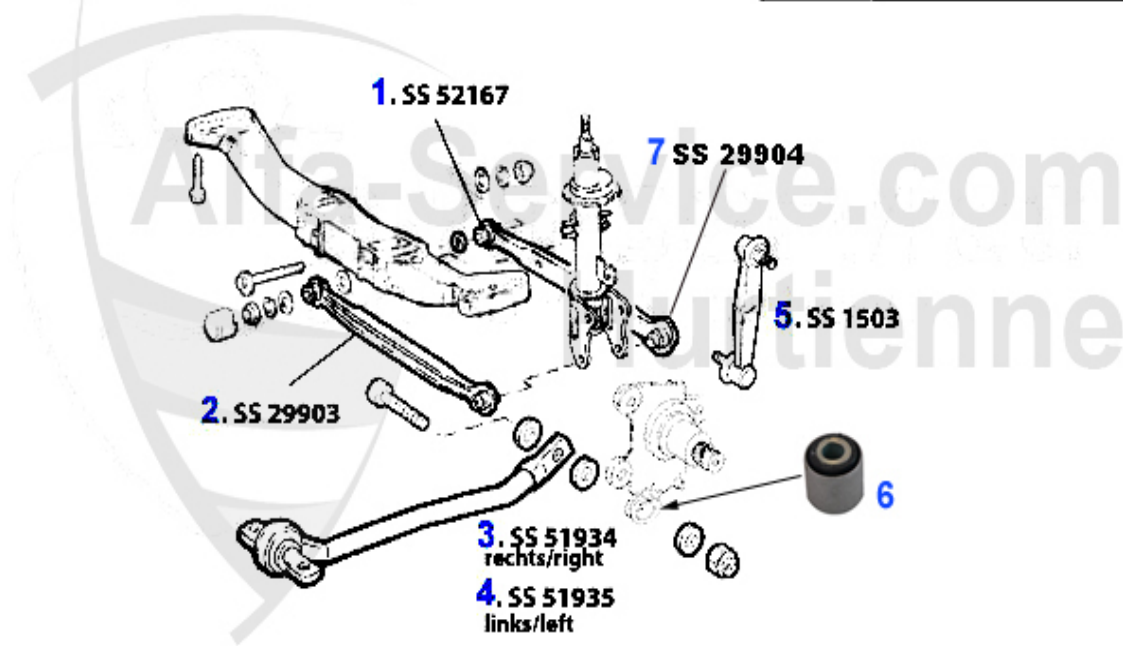

Aufhängung/Attachment 147 hinten/rear

1	SS52167	REAR STABILIZING BAR 147,156 BEHIND THE TRAVERSE	54.50 EUR
2	SS29903	REAR STABILIZING BAR 147,156 IN FRONT OF THE TRAVERSE	54.50 EUR
3	SS51934	OE. 60651934 Rod	82.00 EUR
4	SS51935	OE. 60651935 Rod	82.00 EUR
5	SS1503	OE. 60699021/60613575 REAR STABILIZER 147, 156, Nuovo G	35.39 EUR
6	AB9034	OE. 60682636 BUSHING	15.90 EUR
7	SS29904	BUSHING FOR REAR ANTI-ROLL BAR 147/156	9.90 EUR