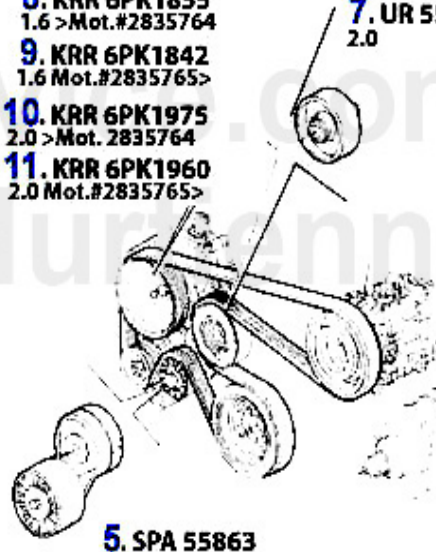

147 > ENGINE > ENGINE BLOCK > PIL PAN

2 OWD357

OIL DRAIN SCREW Alfa 145/6/7/155/6 GT/GTV/Spider 916/NU

7.74 EUR

1 KB24100

OE. 5895173 PISTON 2.0 TS 16V (AR162201/32301)

184.45 EUR

Keilrippenriemen 147 TS

ohne/without
Klimaanlage/AC:

1. KRR 6PK1045
1.6 > Mot.#2835764
2. KRR 6PK1020
1.6 Mot.#2835765>
3. KRR 6PK1082
2.0 > Mot. 2835764
4. KRR 6PK1062
2.0 Mot.#2835765>

5. SPA 55863

mit/with
Klimaanlage/AC:

8. KRR 6PK1855
1.6 > Mot.#2835764
9. KRR 6PK1842
1.6 Mot.#2835765>
10. KRR 6PK1975
2.0 > Mot. 2835764
11. KRR 6PK1960
2.0 Mot.#2835765>

6. UR 55849
1.6
7. UR 55848
2.0

5. SPA 55863

1	KRR6PK1045	Keilrippenriemen 6PK1045 145/6 Bj. 97>,155,156,gtv&spid	20.00 EUR
2	KRR6PK1020	Keilrippenriemen 6PK1020 147 TS (ohne Klima) Mot.# 2835	21.29 EUR
3	KRR6PK1082	Keilrippemriemen 6PK1082 145/6 2.0 TS 16V,147 2.0 TS/JT	25.00 EUR
4	KRR6PK1062	Keilrippenriemen 6PK1062 147,156 2. 0 16V TS CF 3 ohne	22.50 EUR
5	SPA55863	DRIVE BELT TENSIONER 145/6/7,155/6,166,916 2.0	45.51 EUR
6	UR55849	OE.60812515,REVERSE ROLLER FOR RIPPED V-BELT 145/6/7,15	34.00 EUR
7	UR55848	DRIVE BELT BEARING 156 2.0,145,166,916	55.00 EUR
8	KRR6PK1855	V-RIBBED BELT 6PK1855,OE.60814395,145/6 1.4/1.8 TS 16V	28.50 EUR
9	KRR6PK1842	V-RIBBED BELT 6PK 1842 145/6 1,8 TS WITH A/C , 155 1,6	30.73 EUR
10	KRR6PK1975	OE.60815414/60630741 RIBBED V- BELT,156/166/GTV/SPIDER(35.50 EUR
11	KRR6PK1960	RIBBED BELT 6PK1960	40.00 EUR

Keilrippenriemen 147 GTA

1	KRR6PK1995	V-BELT 6PK1995, OE.60626658, 147/156/ 166/GTV SPIDER (9	29.00 EUR
2	UR55865	IDLER PULLEY FOR DRIVE BELT 156,166,GTV/ SPIDER (916) V	42.70 EUR
3	UR55867	IDLER PULLEY FOR DRIVE BELT 156,166, GTV/SPIDER (916) V	55.00 EUR
4	SR55866	TENSIONER PULLEY FOR DRIVE BELT 156, 166 V6 24V/GTA	149.00 EUR