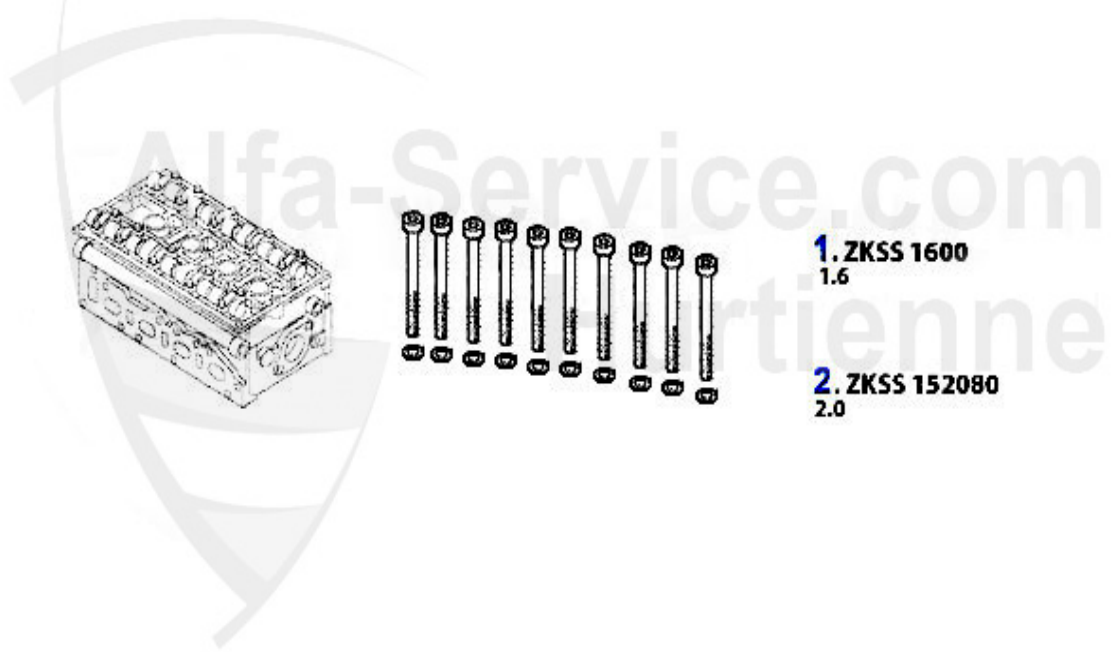

Produktkatalog 147

Alle Preise inkl. 19% MwSt.

Table of Contents

147	5
BODY	5
MIRROR	5
LIGHTNING	6
LIGHTNING	7
BODY PANELS	8
BUMPER/GRILLE/PANEL	9
WINDOW REGULATOR	10
2 DOORS	10
4 DOORS	11
ENGINE	12
AIR SYSTEM	12
ENGINE BLOCK	13
PIL PAN	13
PISTON + LINERS	14
2.0 TS 16V	14
V-BELTS	15
TS 16V	15
3.2 V6 24V/GTA	16
1.9 JTD 8V	17
1.9 JTD 16V	18
FUEL SYSTEM	19
TS 16V	19
FUEL PUMP	19
3.2 V6 24V/GTA	20
FUEL PUMP	20
1.9 JTD 8V	21
FUEL PUMP	21
1.9 JTD 16V	22
FUEL PUMP	22
ENGINE GASKETS	23
TS 16V	23
GASKETS ENGINE	23
HAED SET	24
HEADSCREWSET	25
3.2 V6 24V/GTA	26
GASKETS ENGINE	26
HEAD SET	27
FULL SET	28
HEADSCREWSET	29
1.9 JTD 8/16V	30
GASKETS ENGINE	30
HEAD SET	31
HEADGASKET	32
HEADSCREWSET	33
COOLING SYSTEM	34
TS 16V	34

Kopfdichtsatz/Head Set 147 TS

1. ZKDS 90400
1.6 - 76 KW

2. ZKDS 5600
1.6 - 88 KW

3. ZKDS 5740
2.0

1	ZKDS90400	HEAD GASKET SET 147 1.6 TS ECO 76 KW	141.05 EUR
2	ZKDS5600	HEAD GASKET SET 147 1.6 TS 88 KW	125.66 EUR
3	ZKDS5740	OE. 71717685 HEAD SET 147,156,Nuovo GT 1.8/2.0 TS CF3	189.00 EUR
4	OED003	Öleinfülldeckel z.schrauben TS Motoren 145/147/155/156/	49.50 EUR

Kopfschraubensatz/Head Screw Set 147 TS

1. ZKSS 1600
1.6

2. ZKSS 152080
2.0

1	ZKSS1600	HEAD SCREW SET 145/6,1.4/1.6 TS 16V YEAR 96-01,147 1.6	54.50 EUR
2	ZKSS152080	HEAD SCREW SET 145/6,147,155,156,166, GTV/SPIDER(916),N	69.00 EUR