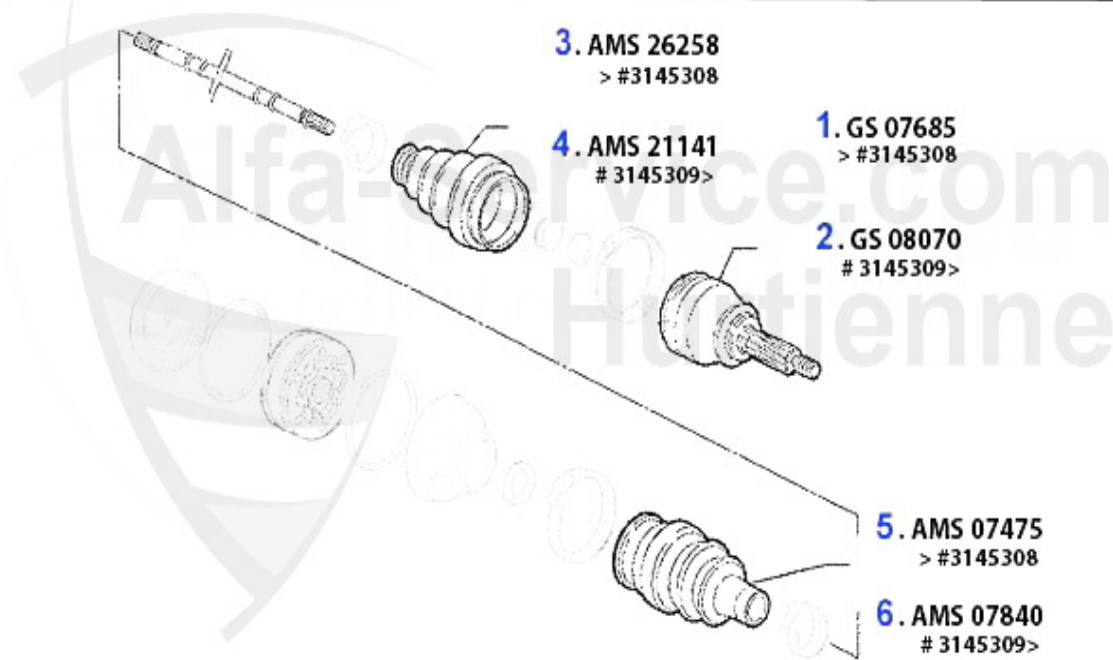

Antriebswelle/Driveshaft 147 1.9 JTD 16V

1	GS07685	OE. 46307685 CONST.VELLOCITY JOI 147 1.9 JTD 8V (85KW)/1	152.86 EUR
2	GS08070	OE. 46308070 CONST.VELLOCITY JOI 147 1.9 JTD 8V (85KW)/1	148.75 EUR
3	AMS26258	INTERIOR AXLE BOOT 155 2.0TB,2.5TD (107-22mm) SPIDER 91	15.51 EUR
4	AMS21141	Achsmanschettensatz aussen 166 alle 6-zylimder/JTD 10V	24.50 EUR
5	AMS07475	OE. 46307475 BOOT SET 147 1.9 JTD 16V 156/SW V6 24V	22.47 EUR
6	AMS07840	OE. 46307840 BOOT SET 147 1.9 JTD # 3145308>	21.44 EUR