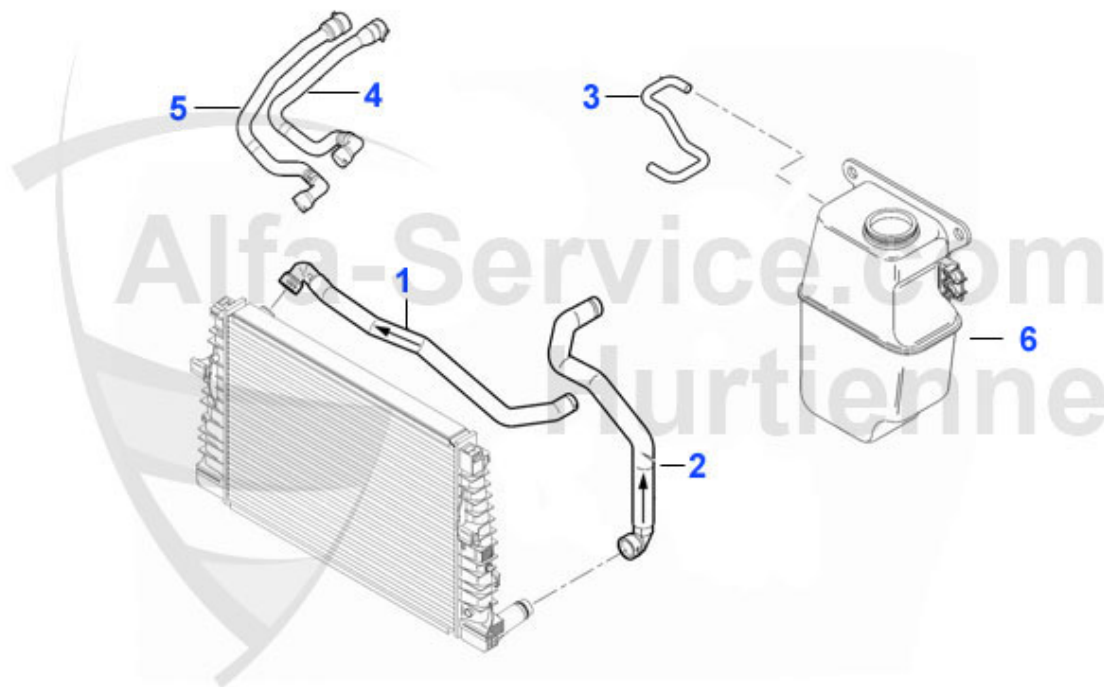

159 > ENGINE > COOLING SYSTEM > TUBES > 1.9 JTD

1	KWS98116	UPPER WATER HOSE 159 1.9JTD	37.50 EUR
2	KWS01560	LOWER WATER HOSE 159 1.9JTD (05-08)	29.00 EUR
4	KWS1077	RIGHT HEATER HOSE 159 1.9JTD	39.47 EUR
5	KWS1076	Heizungsschlauch rechts AR159 JTD 8V (Rücklauf)	Preis auf Anfrage
6	KWB16508	OVERFLOW CONTAINER 159 05-10/BRERA 05-10/SPIDER 06-10	29.50 EUR