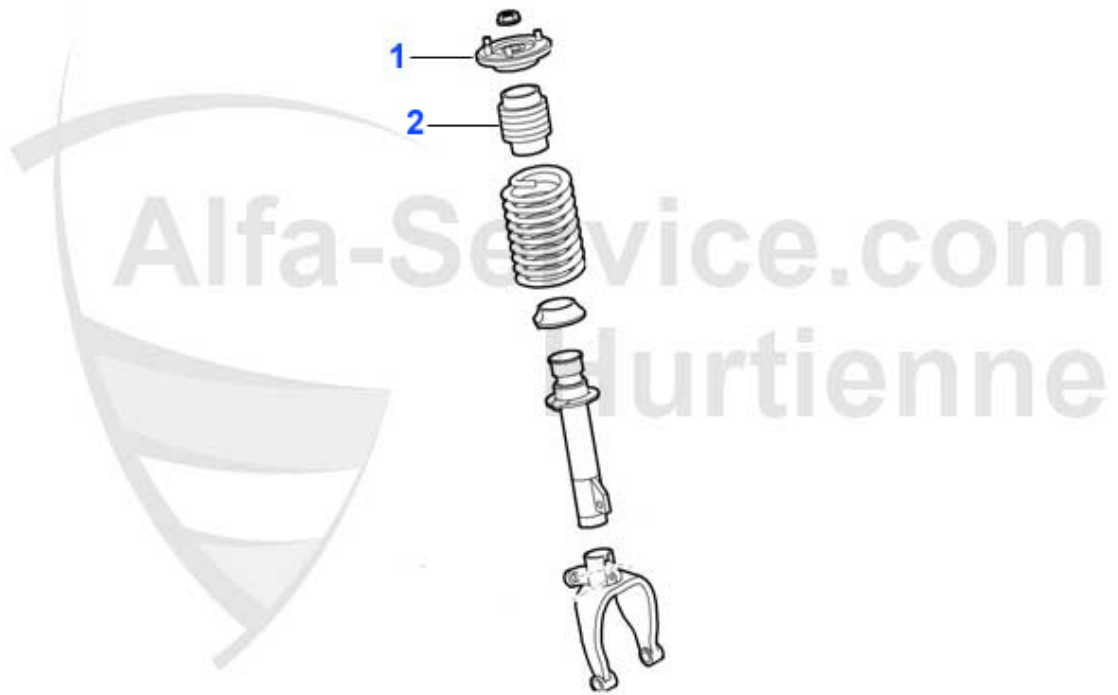

159 > SUSPENSION > STRUT FRONT

1	FBL07110	ELASTIC PAD AR159/BRERA/SPIDER 06< (LEFT AND RIGHT ARE	44.90 EUR
2	SK07987	DUST CAP FRONT SPRING STRUT AR 159, BRERA,SPIDER 05-10	24.89 EUR