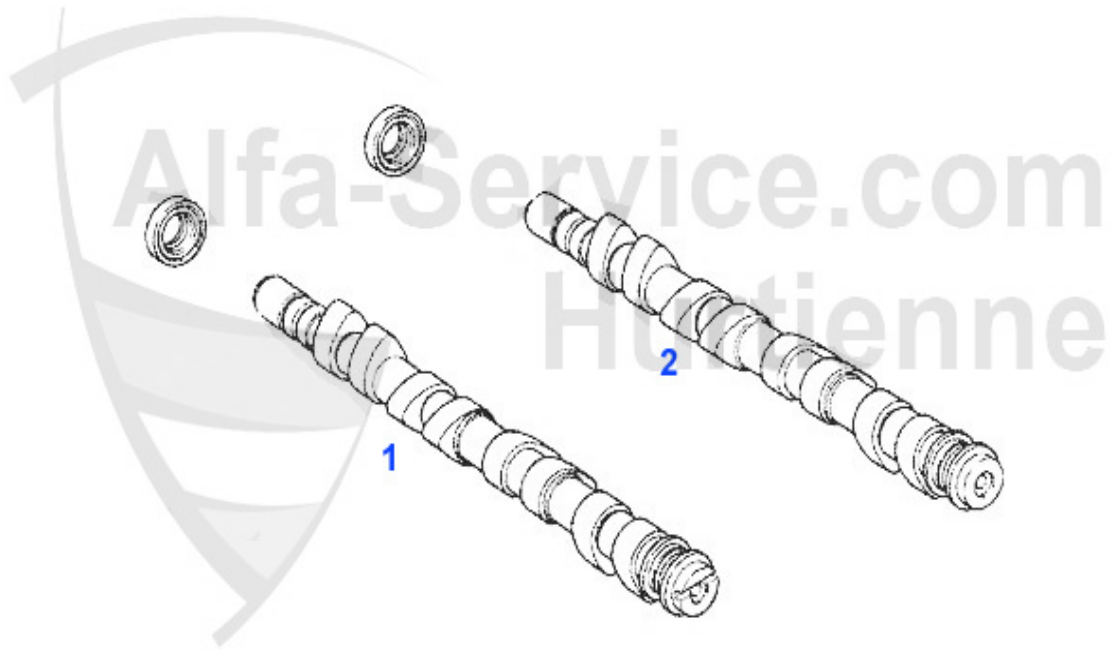

159 > ENGINE > VALVE GEAR > 2.2 JTS > CAMSHAFT

1	NKW1592	EXHAUST CAMSHAFT 2.2 JTS AR159/BRERA/ SPIDER (05-10)	479.00 EUR
2	NKW1597	Nockenwelle Einlass 2,2 JTS AR159/Brera/Spider (05-10)	498.99 EUR