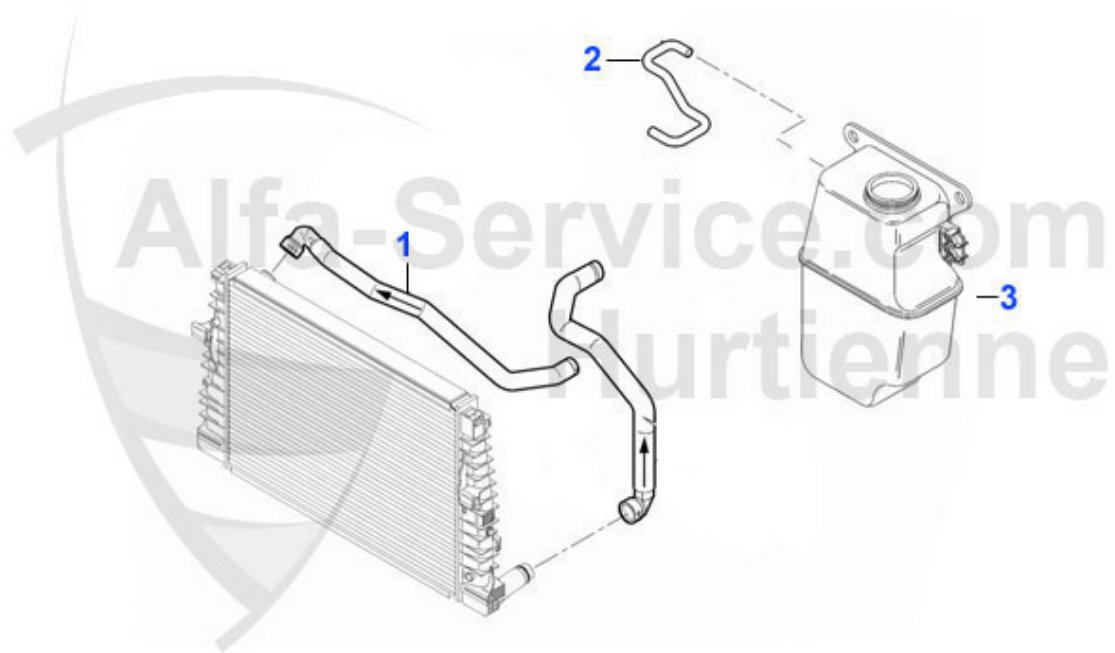

159 > ENGINE > SENSORS

1	NWS53148	ELECTRO VALVE EXH. CAM, 159, BRERA >05, SPIDER >06 (4 c	135.84 EUR
2	NWS53274	Electro Valve Inlet Cam, 159,Spider >06 (4 cil.), Brera	129.90 EUR

159 > ENGINE > COOLING SYSTEM > TUBES > 1.8 MPI/TBI