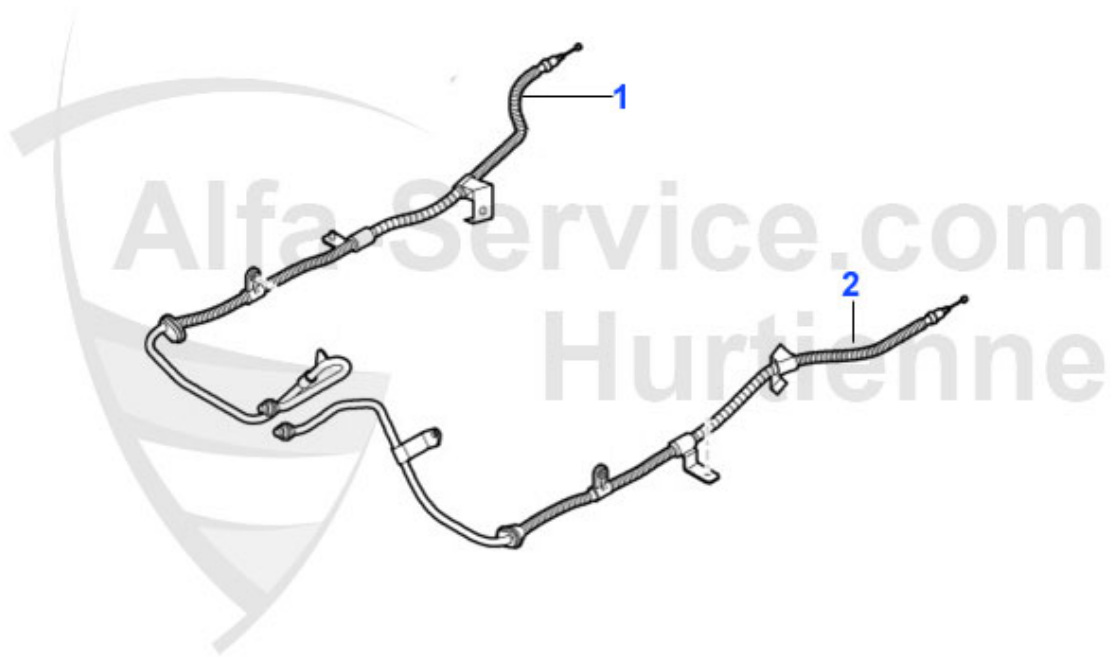

159 > BRAKE > HANDBRAKE CABLE

1	HS05370	HANDBRAKE CABLE RIGHT AR159	42.00 EUR
2	HS05371	HANDBRAKE CABLE LEFT ALFA159	42.00 EUR