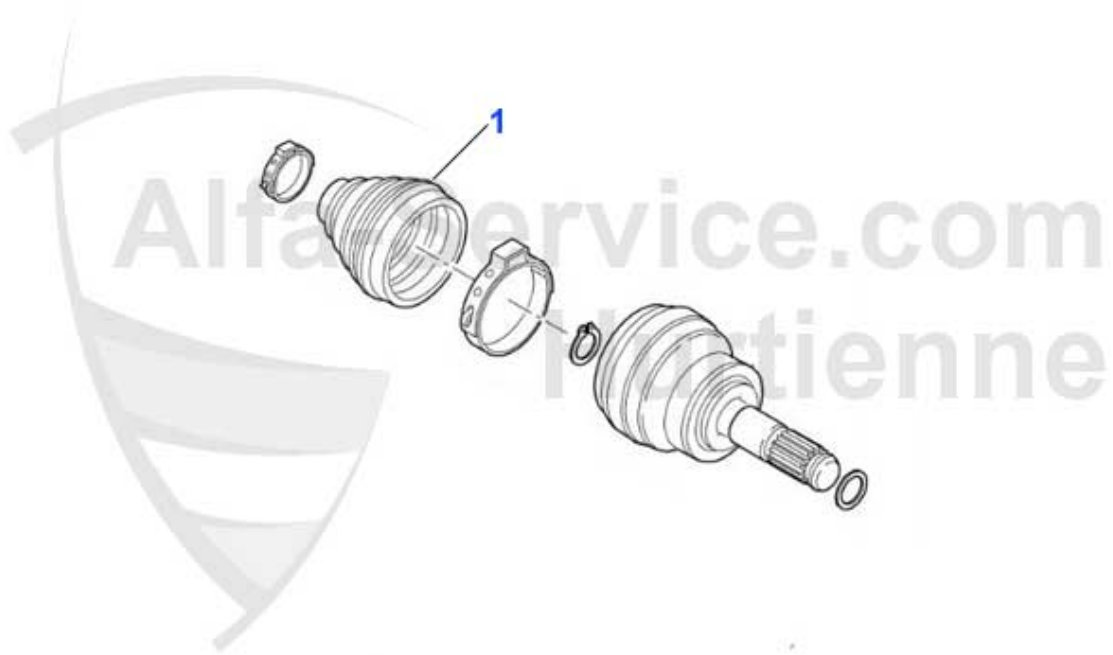

159 > DRIVETRAIN > DRIVE SHAFT > 2.4 JTD

1	AMS15480-2	AXLE BOOT AR159 2.4JTD/BRERA 05<,SPIDER 06< (WHEEL SIDE	22.00 EUR
1	AMS15480-1	AXLE BOOT AR159 1.8 WHEEL SIDE	13.99 EUR
1	AMS15480	AXLE BOOT AR159 1.9/2.2/1.9JTD/WHEEL SIDE (BRERA 05< +	17.90 EUR