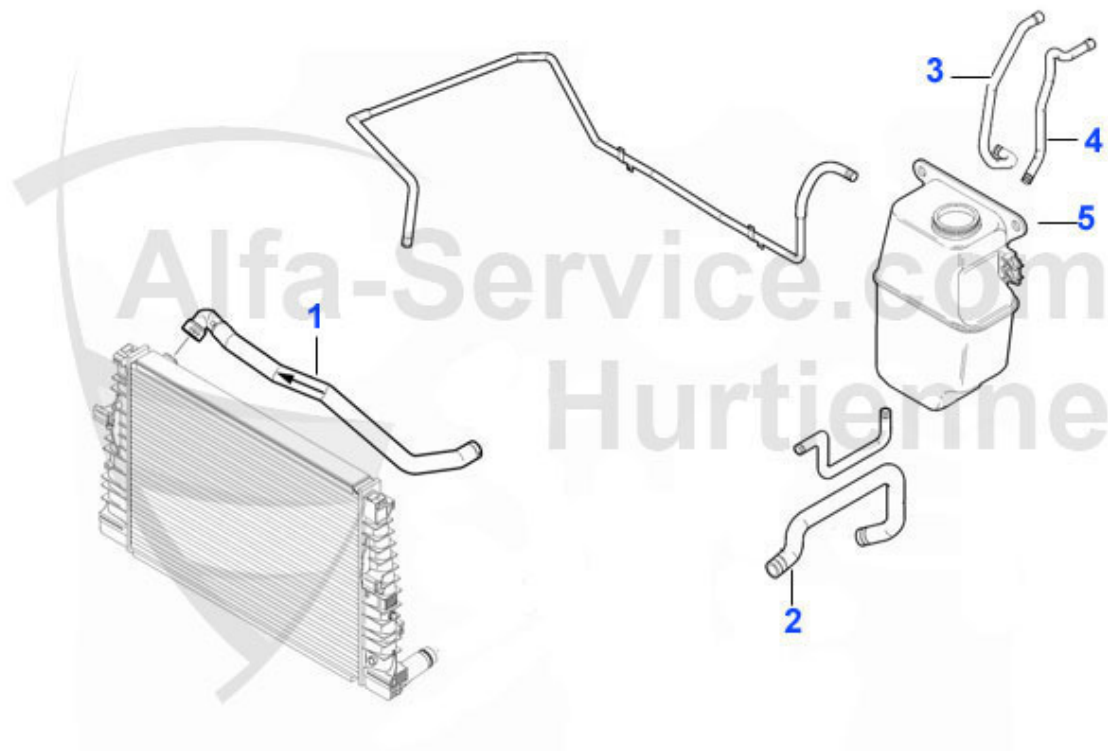

159 > ENGINE > COOLING SYSTEM > TUBES > 1.9 JTS

1	KWS00406	UPPER WATER HOSE 159 1.9/2.2/BRERA 05</ SPIDER 06<	Preis auf Anfrage
2	KWS00126	WATER HOSE 156,BRERA,SPIDER 05-10 1.9JTS/2.2JTS THERMOS	13.61 EUR
3	KWS0074	RIGHT HEATER HOSE 159 1.9/2.2JTS 16V/ Brera,Spider	Preis auf Anfrage
4	KWS0075	LEFT HEATER HOSE 159,BRERA,SPIDER 1.9/ 2.2JTS (FLYBACK)	Preis auf Anfrage
5	KWB16508	OVERFLOW CONTAINER 159 05-10/BRERA 05-10/SPIDER 06-10	29.50 EUR