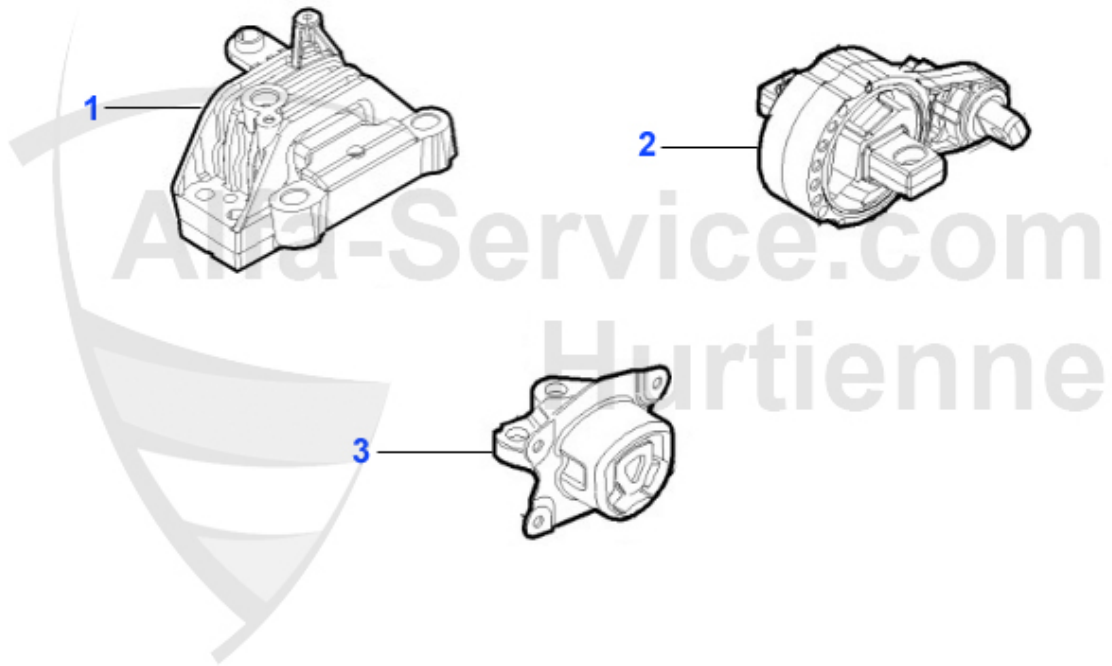

159 > ENGINE > ENGINE MOUNT > 2.2 JTS 16V

2 ML01607

LOWER ENGINE MOUNT 159,BRERA,SPIDER 2.2 JTS CF4 (05-11)

54.50 EUR