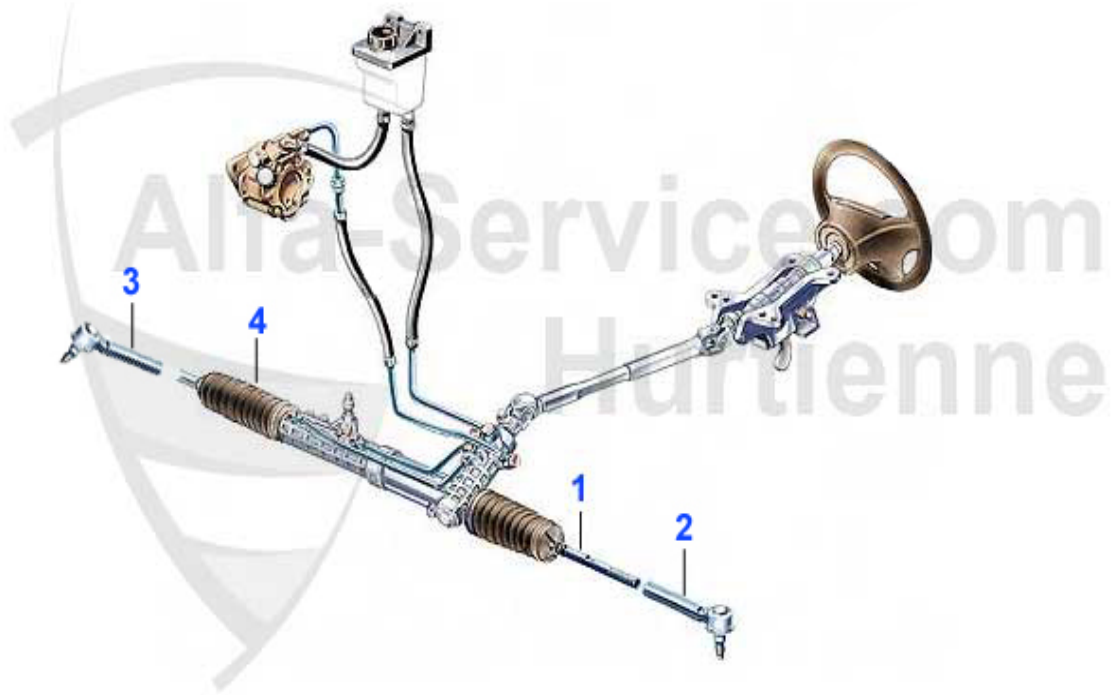

159 > SUSPENSION > WHEEL BEARING

1 RL16035

WHEEL BEARING FRONT AR 159 (05-11) BRERA (05-10) , SPID

190.00 EUR

159 > STEERING > STEERING PARTS

2	SSK63706	TRACK ROD END LEFT AR159 (05-08) BRERA (05-10) SPIDER (22.40 EUR
3	SSK63707	TRACK ROD END AR159 (05-08) BRERA (05-10) SPIDER (06-08)	22.40 EUR
4	LMS63705	STEERING SLEEVE 159(05-08),BRERA 05<, SPIDER 06<	19.00 EUR