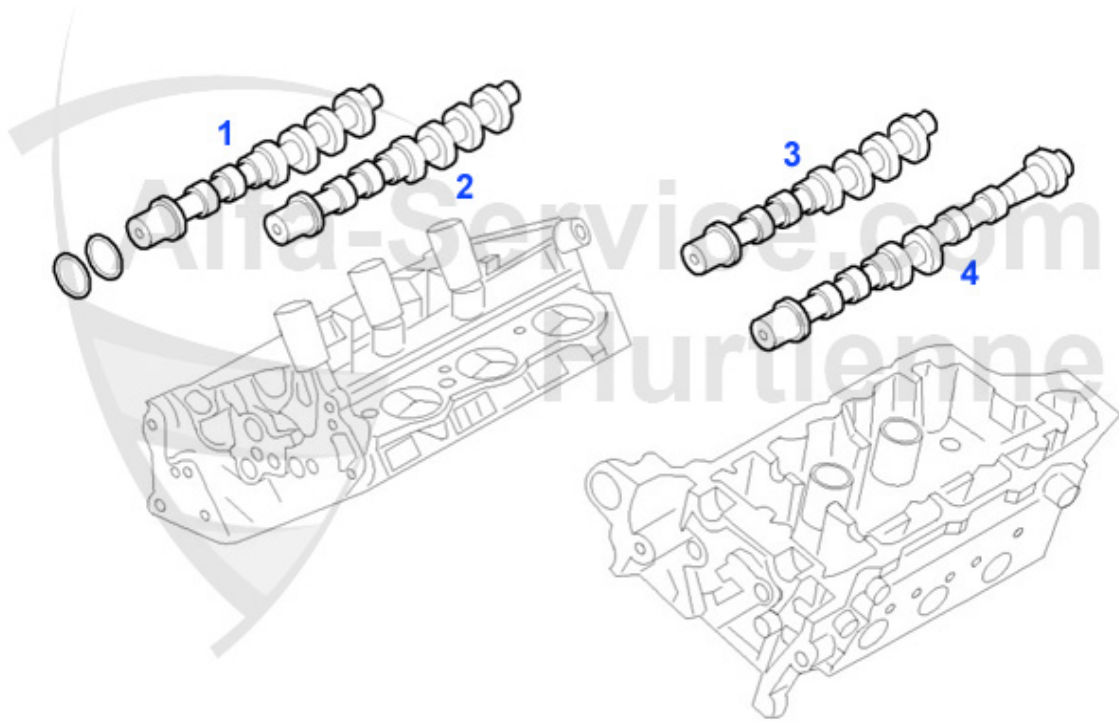

159 > ENGINE > VALVE GEAR > 3.2 JTS > CAMSHAFT

1	NKW1593	Nockenwelle Auslass 3,2 CF4 159/Brera/Spider 05-10 Rech	280.00 EUR
2	NKW1594	Nockenwelle Einlass 3,2 CF4 159/Brera/Spider 05-10 Rech	280.00 EUR
3	NKW1595	Nockenwelle Einlass 3,2 CF4 159/Brera/Spider 05-10 Link	280.00 EUR
4	NKW1596	Nockenwelle Auslass 3,2 CF4 159/Brera/Spider 05-10 Link	280.00 EUR