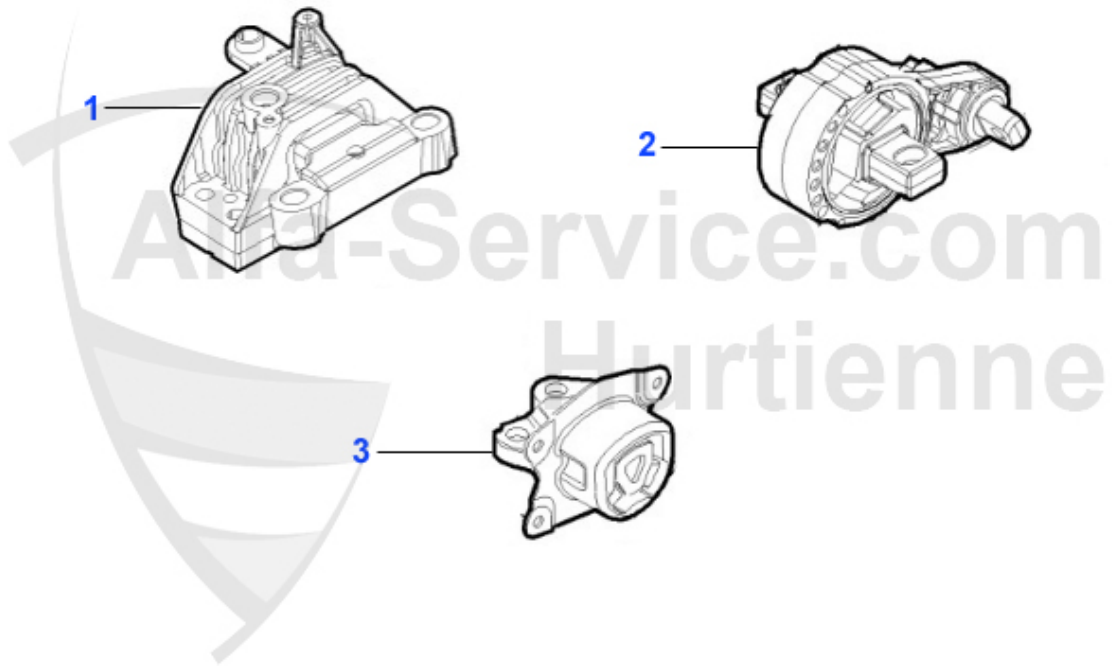

86.99 EUR

159 > ENGINE > ENGINE MOUNT > 2.2 JTS 16V

2 ML01607

LOWER ENGINE MOUNT 159,BRERA,SPIDER 2.2 JTS CF4 (05-11)

54.50 EUR

159 > ENGINE > ENGINE MOUNT > 2.4 JTDM 20V

1	ML01961	FRONT UPPER ENGINE MOUNT ALFA 159 2.4JTD 20V 05-10, BRE	250.00 EUR
2	ML02602	CONNECTING ROD ALFA 159 05-11 1.8 TB	86.99 EUR
2	ML05511	CONNECTING ROD ALFA 159 1.9JTD 8V,1.9JTD 16V,2.4JTD 20V	108.99 EUR
3	ML94937	REAR ENGINE MOUNT ALFA 159,BRERA,SPIDER 2.4JTD 20V (GEA	230.00 EUR