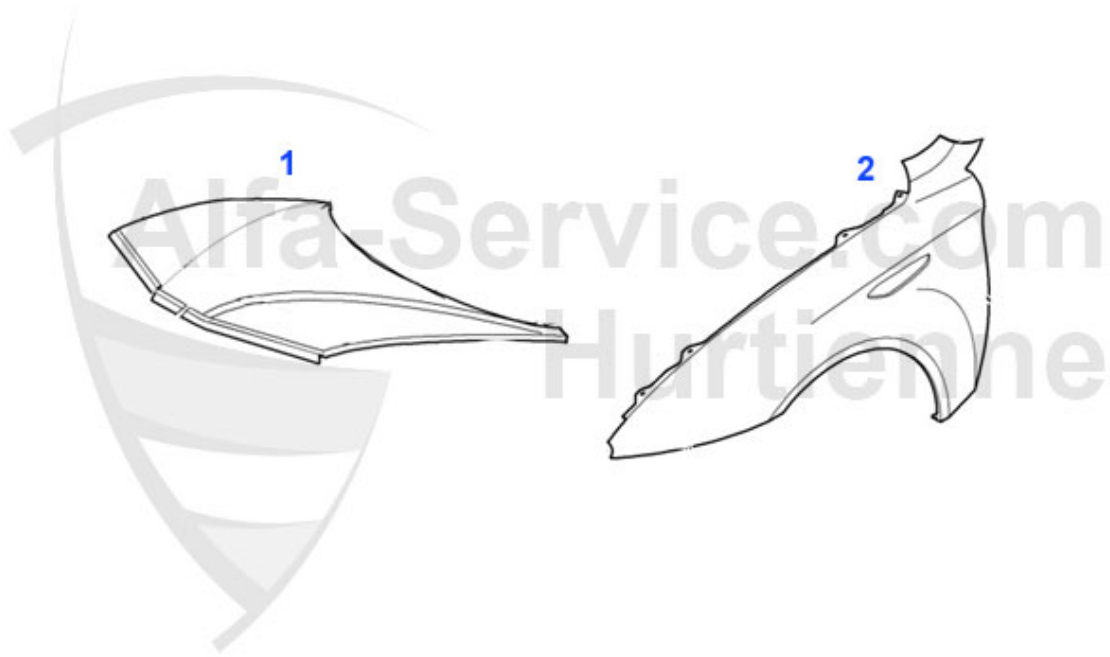

159 > BODY > BODY PANELS

1 MH88260

FRONT HOOD 159

386.77 EUR