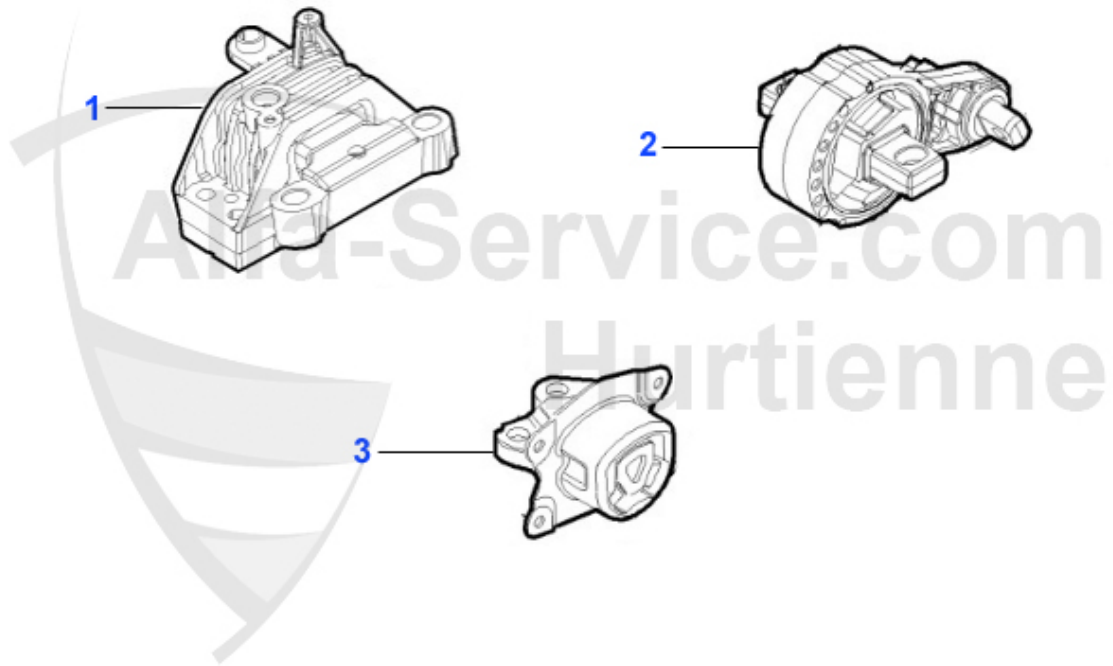

86.99 EUR

159 > ENGINE > ENGINE MOUNT > 2.2 JTS 16V

2 ML01607

LOWER ENGINE MOUNT 159,BRERA,SPIDER 2.2 JTS CF4 (05-11)

54.50 EUR

159 > ENGINE > ENGINE MOUNT > 2.4 JTDM 20V

1	ML01961	FRONT UPPER ENGINE MOUNT ALFA 159 2.4JTD 20V 05-10, BRE	250.00 EUR
2	ML02602	CONNECTING ROD ALFA 159 05-11 1.8 TB	86.99 EUR
2	ML05511	CONNECTING ROD ALFA 159 1.9JTD 8V,1.9JTD 16V,2.4JTD 20V	108.99 EUR
3	ML94937	REAR ENGINE MOUNT ALFA 159,BRERA,SPIDER 2.4JTD 20V (GEA	230.00 EUR