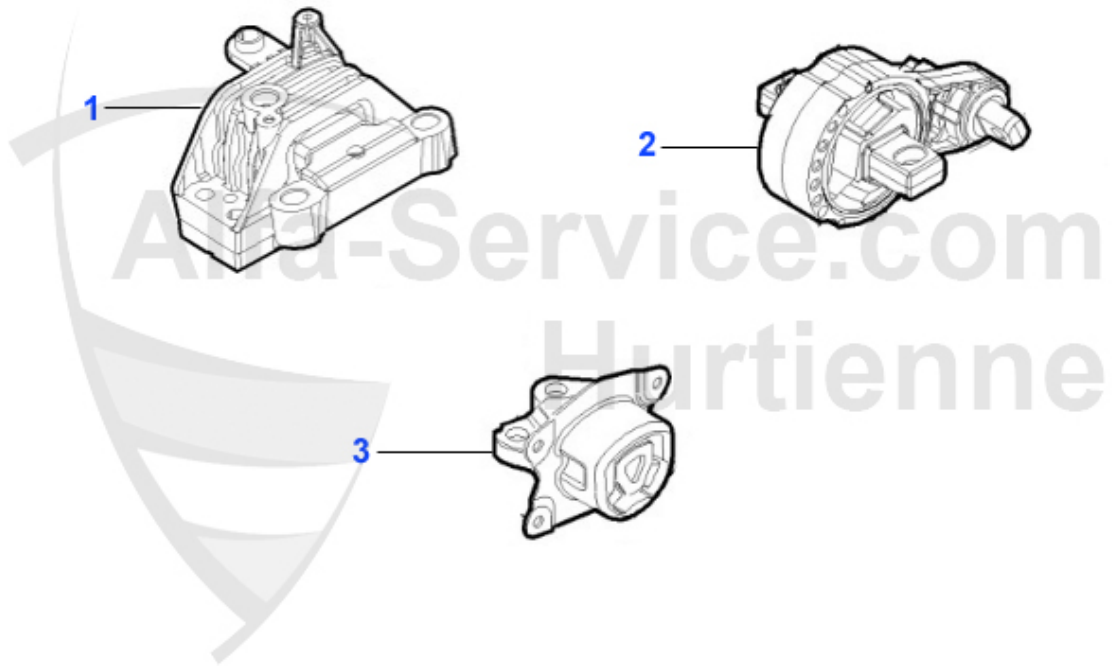

159 > ENGINE > ENGINE MOUNT > 1.9 JTS 16V

2 ML02602

CONNECTING ROD ALFA 159 05-11 1.8 TB

86.99 EUR