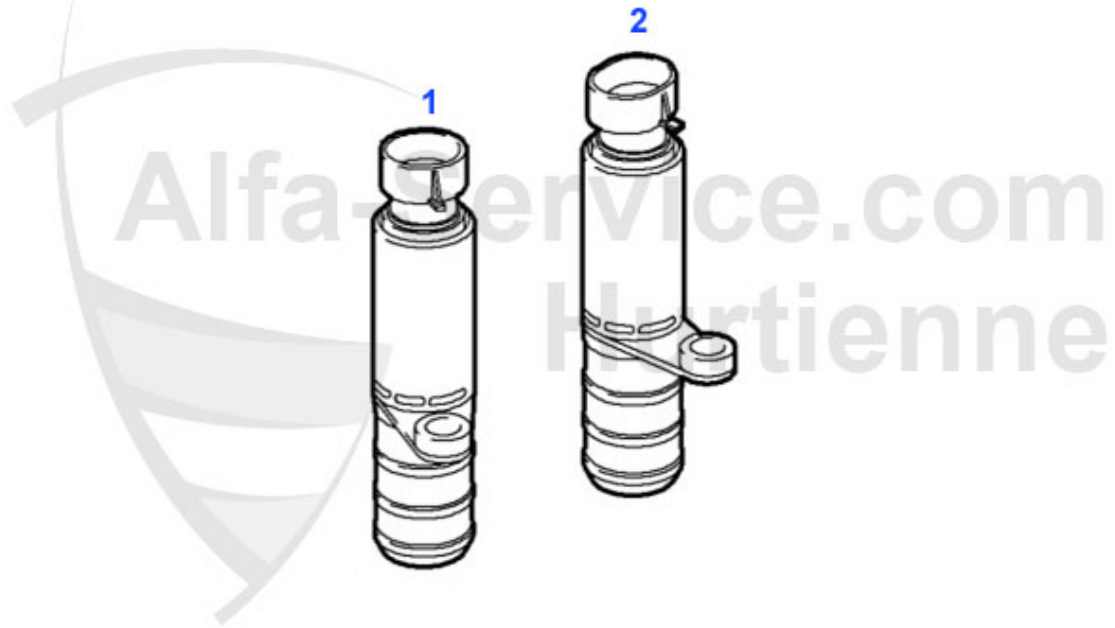

159 > ENGINE > SENSORS

1	NWS53148	ELECTRO VALVE EXH. CAM, 159, BRERA >05, SPIDER >06 (4 c	135.84 EUR
2	NWS53274	Electro Valve Inlet Cam, 159,Spider >06 (4 cil.), Brera	129.90 EUR