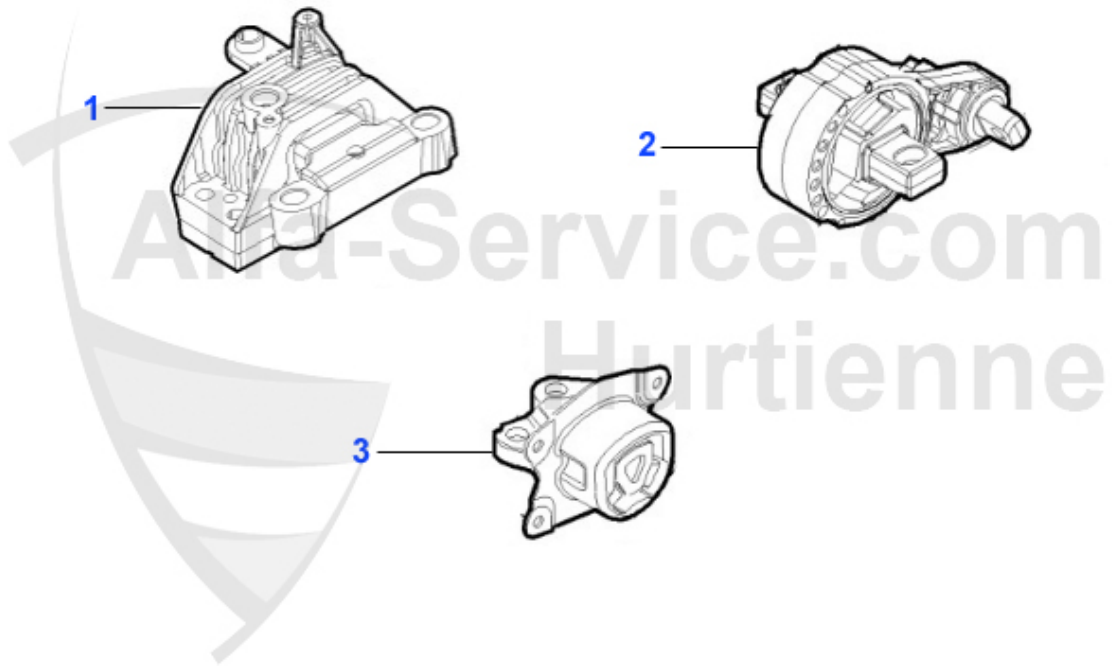

159 > ENGINE > ENGINE MOUNT > 1.8 TBi 16V

1	ML01604	FRONT UPPER ENGINE MOUNT ALFA 159 1.8 BZ	120.00 EUR
2	ML02602	CONNECTING ROD ALFA 159 05-11 1.8 TB	86.99 EUR