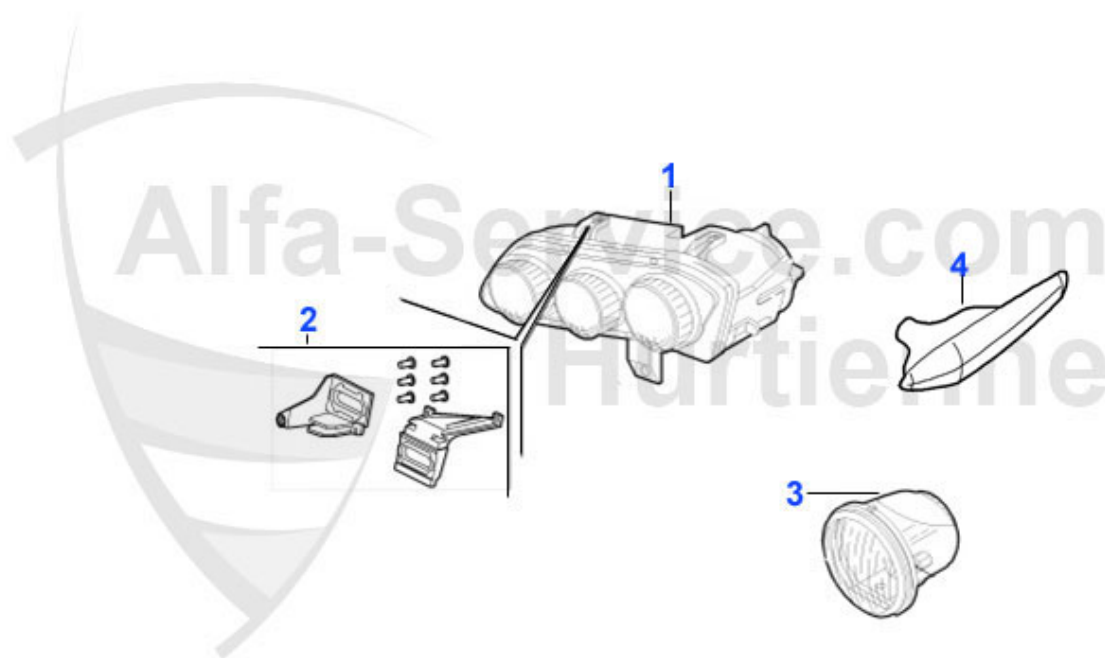

159 > BODY > LIGHTNING FRONT

1	SW83987	XENON HEADLIGHT ALFA 159 RIGHT HAND 09/2005>	879.01 EUR
1	SW83988	XENON HEADLIGHT ALFA 159 LEFT HAND 09/2005	879.01 EUR
1	SW82088	Hauptscheinwerfer H1 AR159 rechts Bj.05-08, Brera + Spi	214.78 EUR
1	SW82089	Hauptscheinwerfer H1 AR159 links Bj.05-08, Brera + Spide	214.78 EUR
2	BFK01080	FIXING KIT MAIN LIGHT AR159, LEFT	13.61 EUR
3	NSW04508	FOG LAMP 159, BRERA >05, SPIDER >06	61.24 EUR
4	ZBL91106	ADDITIONAL DIRECTION INDICATOR LAMP 159, RIGHT	30.55 EUR
4	ZBL91105	ADDITIONAL DIRECTION INDICATOR LAMP 159, LEFT	30.55 EUR