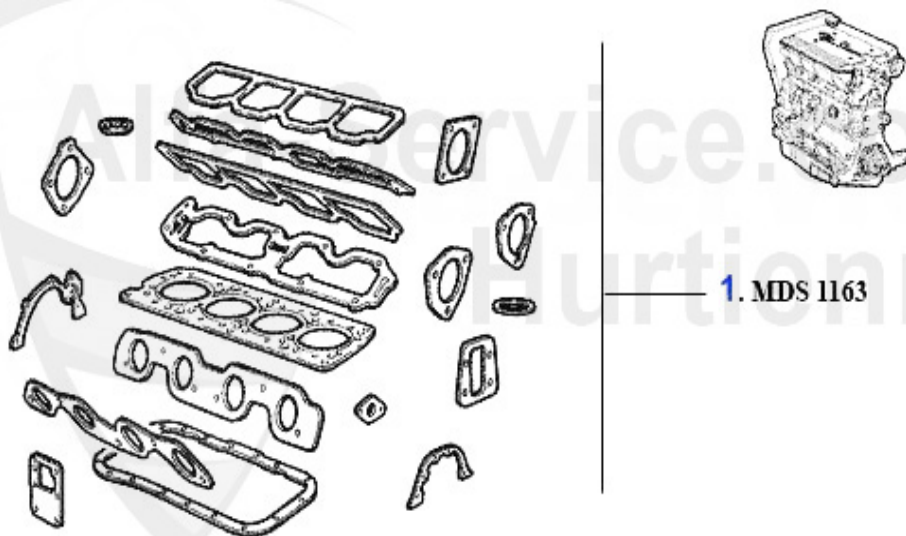

Motordichtsatz/Full Set 164/Super 2.0 V6 Turbo

---

1 MDS1163

OE. 5895399 FULL SET 2.0 V6 TURBO

399.00 EUR