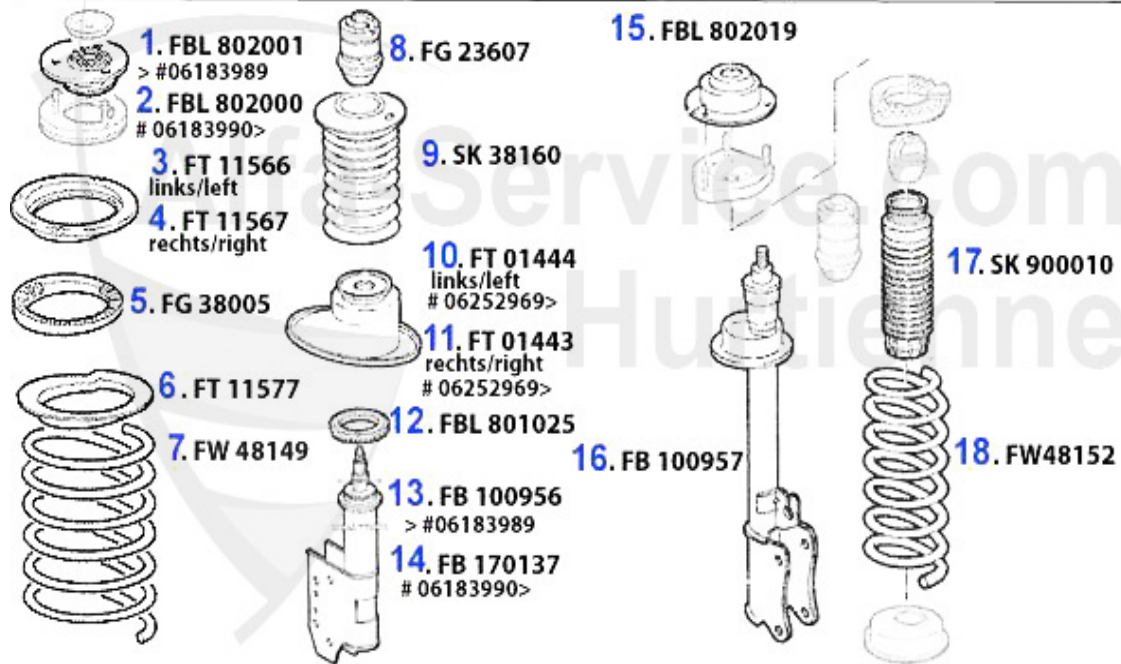

Federbeine/Struts 164/Super 2.5 TD

8	FG23607	OE. 82423607 Rubber Pad	16.40 EUR
9	SK38160	OE. 60501744 RUBBER BOOT PROTECTOR	15.90 EUR
10	FT01444	OE. 60501444 SPRING PLATE LEFT	48.00 EUR
11	FT01443	Spring Plate OE.605 01 443 Right	48.00 EUR
12	FBL801025	OE. 60501446/01741/3 STRUT BEARING	26.00 EUR
15	FBL802019	OE. 60507954 REAR STRUT BEARING 164/Sup.	69.00 EUR
17	SK900010	OE. 60801366 REAR STRUT BOOT 164/Super	19.50 EUR