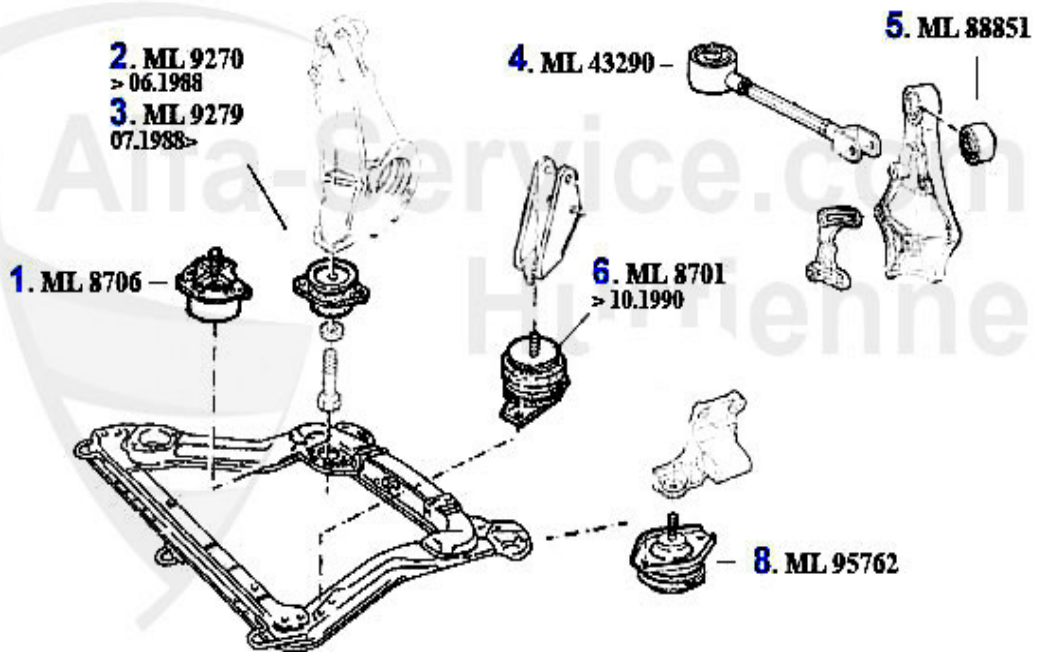

Motorlager/Enginmount 164/Super 2.5 TD

4	ML43290	OE. 60543290 ENGINEMOUNT 164 2.0 Turbo 4-Cyl./2.5 TD	63.00 EUR
5	ML88851	Motorlagerbuchse vorne 164/Super TS /TD	18.80 EUR
8	ML95762	OE. 60595762 ENGINEMOUNT RL 164/Super 2.5 TD	152.86 EUR