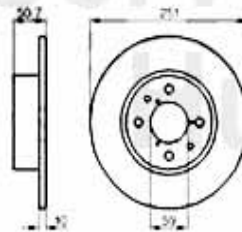

3. BS 541515
2.0 TS
hinten/rear