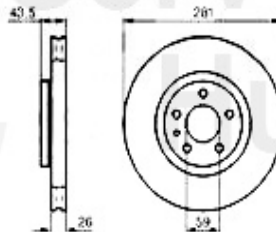

3. BS 100351
Turbo/6-Cyl./TD
vorne/front
belüftet/ventil.