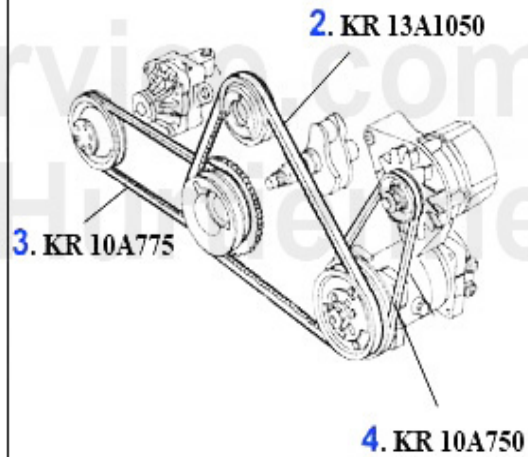

mit/with
Klimaanlage/AC: