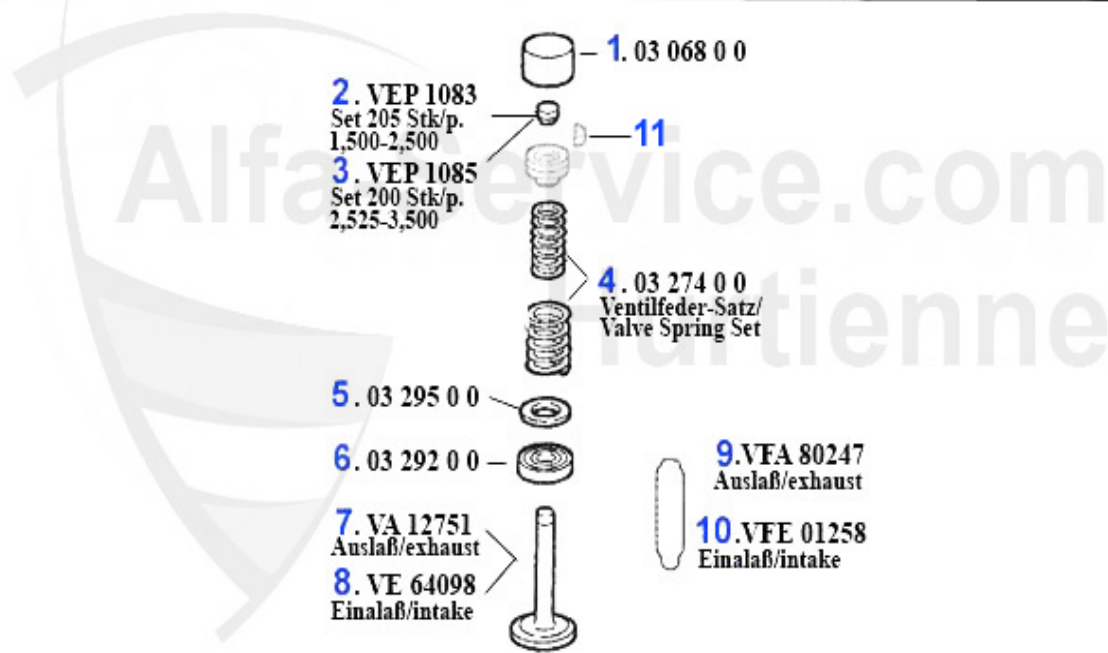

Ventiltrieb/Valve Train 164/Super 2.0 TS

1	03 068 0 0	CAM FOLLOWER OE60612178	16.90 EUR
2	VEP1083	VALVE PAD SET 8mm 1500-2500, 20 pcs, TS 8V	499.00 EUR
3	VEP1085	VALVE PAD SET 8mm 2,525- 3,500, 200 pcs, TS 8V	548.99 EUR
4	03 274 0 0	VALVE SPRING SET 16 pcs	95.00 EUR
5	03 295 0 0	OE.60502912 WASHER INSIDE LOWER VALVE SPRING PLATE	3.55 EUR
6	03 292 0 0	CUP FOR VALVE WASHER	9.90 EUR
7	VA12751	OE. 60512751 Valve Exhaust TS 8V	35.00 EUR
8	VE64098	OE. 60564098 Valve Intake TS 8V	33.30 EUR
9	VFA80247	OE. 60580247 VALVE GUIDE EXHAUST TS 8V	14.90 EUR
10	VFE01258	OE. 60701258 VALVE GUIDE INTAKE 75,164/Super 2.0 TS	14.90 EUR
11	VK 8	Valve cotters 8mm twin spark OE.60503036	1.20 EUR