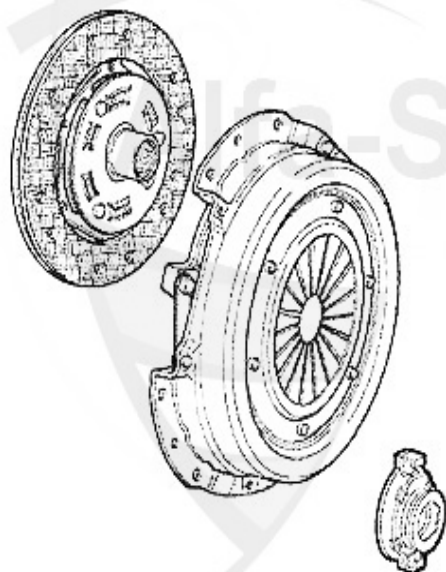

Kupplungs-Kit/Clutch Set 164/Super 3.0 V6 12V

---

1. KK 222001

Ø 228 mm

---

1 KK222001

OE. 71734938 CLUTCH KIT

355.00 EUR