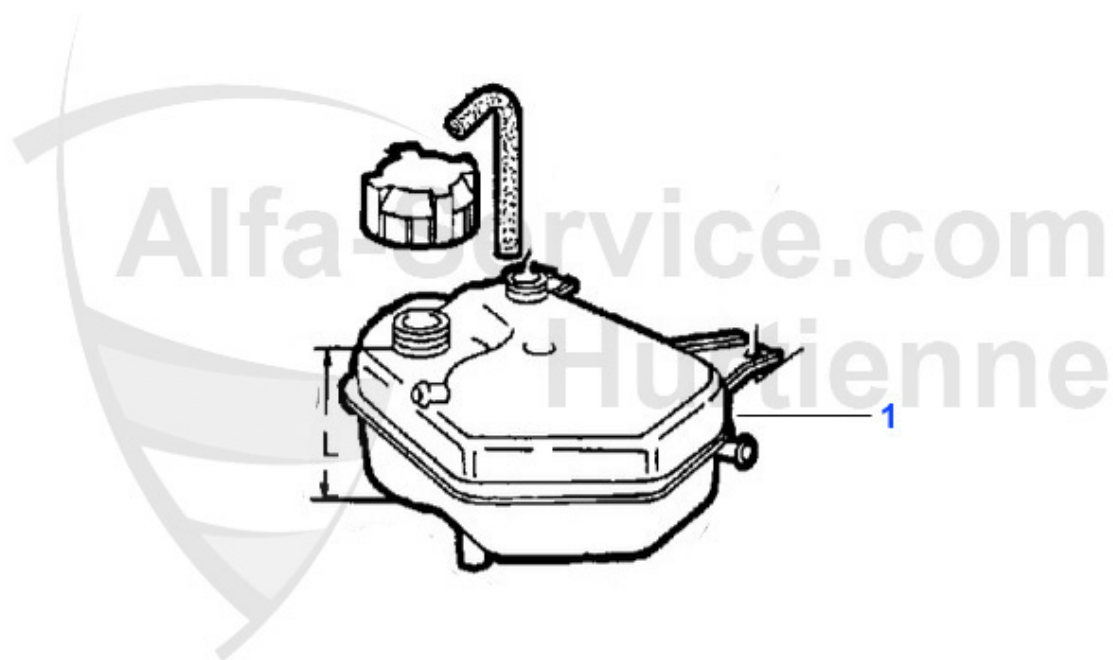

Wasserpumpe/Waterpump 164 2.0 Turbo 4-Cyl.

1. WP 25910

1 WP25910

OE. 71719682 WATER PUMP 164 2.0 Turbo 4-CYLINDER

64.12 EUR

1 KWB39949

OVERFLOW CONTAINER 164/SUPER 2.0TS/3.0 V6/2.5TD/2.0TB 8

89.00 EUR