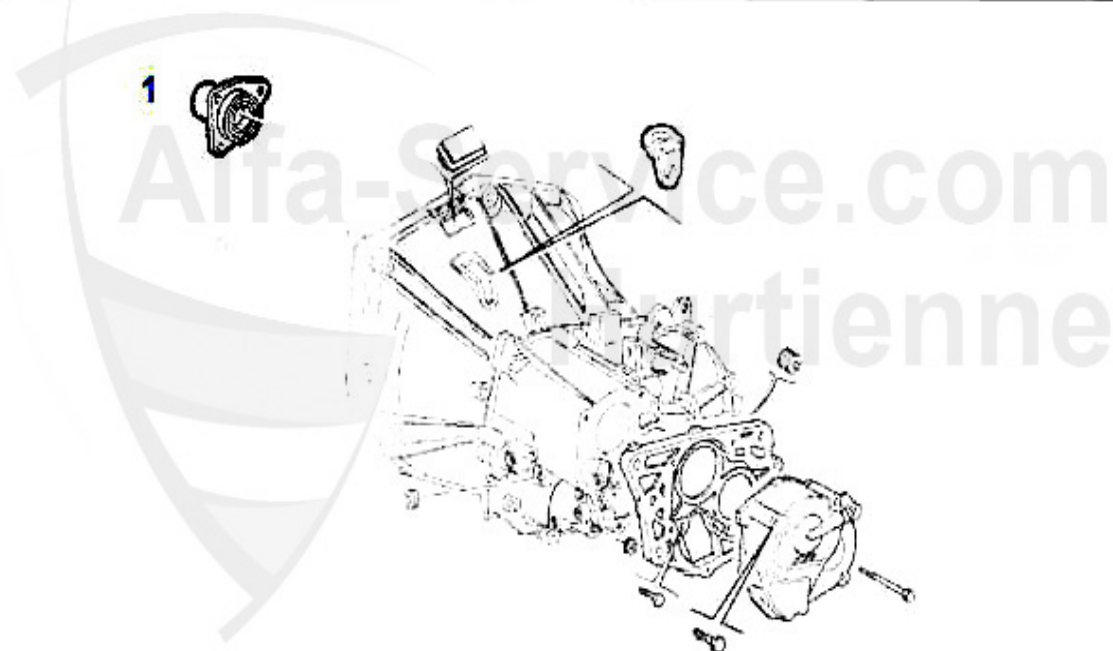

Ausrücker/Sleeve Bearing 164 3.0 QV Bj. >92

---

1 FH11951

GUIDE BUSH FOR CLUTCH RELEASE BEARING 3 HOLES 145/6,147

79.00 EUR