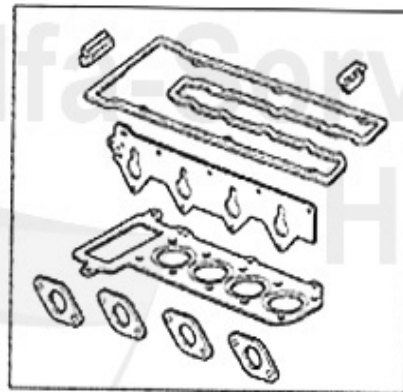

Kopfdichtsatz/Head Set 164/Super 2.0 TS

1. ZKDS 93000
>1992

2. ZKDS 95300
1992->

1	ZKDS93000	HEAD GASKET SET 75,164 2.0 TS >92	159.00 EUR
2	ZKDS95300	Gasket set cylinder head 155 1.7/1.8/2.0 TS 8V 92-96, 1	164.99 EUR