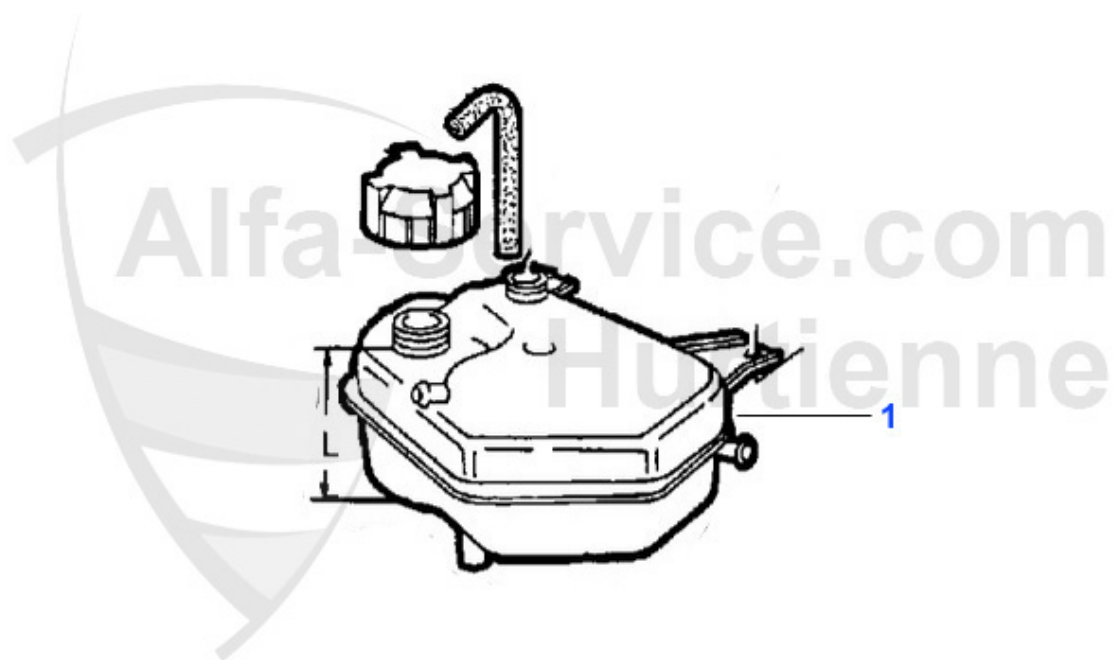

Wasserpumpe/Waterpump 164 2.0 V6 Turbo

1. WP 00910

1 WP00910

OE. 71737989/60555347 WATER PUMP 75 3.0 V6 "POTENZIATO"

155.00 EUR

1 KWB39949

OVERFLOW CONTAINER 164/SUPER 2.0TS/3.0 V6/2.5TD/2.0TB 8

89.00 EUR