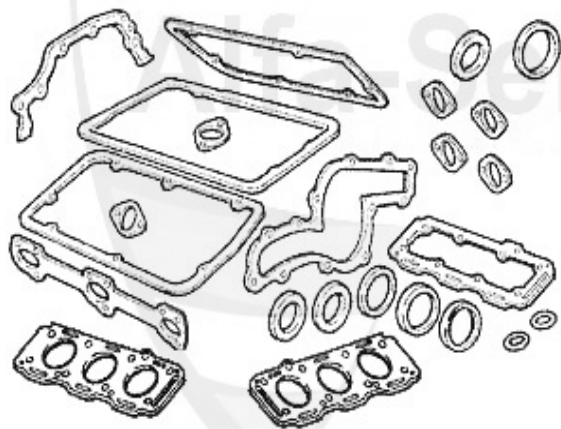

Kopfdichtsatz/Head Set 164/Super 3.0 V6 12V

---

1. ZKDS 3100

1 ZKDS3100

HEAD GASKET SET 164 3.0 87-89 SPIDER (916) 3.0 95> 75 3

199.00 EUR