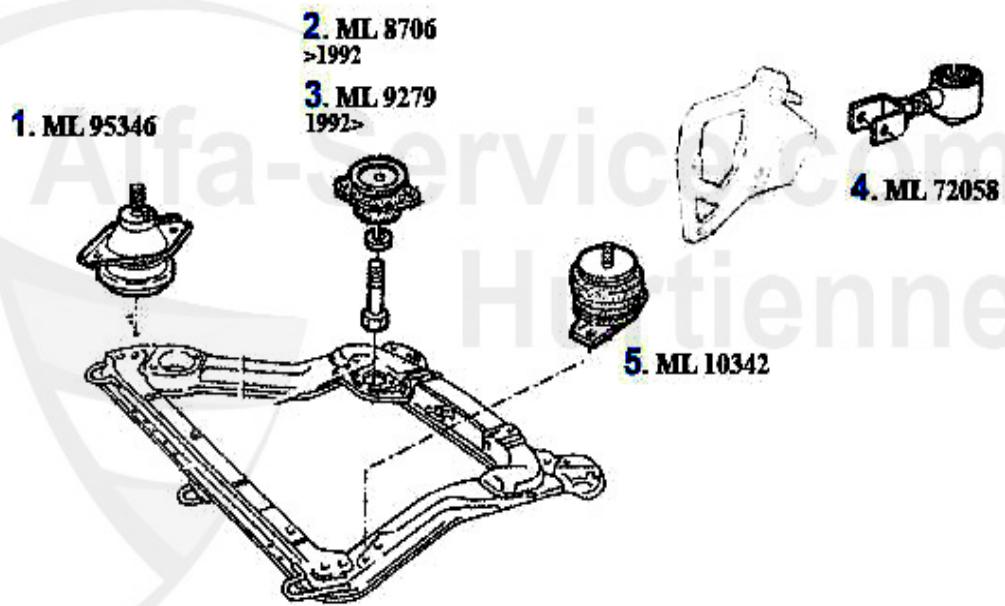

Motorlager/Enginemount 164/Super 2.0 V6 Turbo

1	ML95346	OE. 60581383/60595346 DRIVE SHAFT MOUNT RIGHT SIDE	179.00 EUR
4	ML72058	OE. 60572058 Mount. Drive Shaft	Preis auf Anfrage