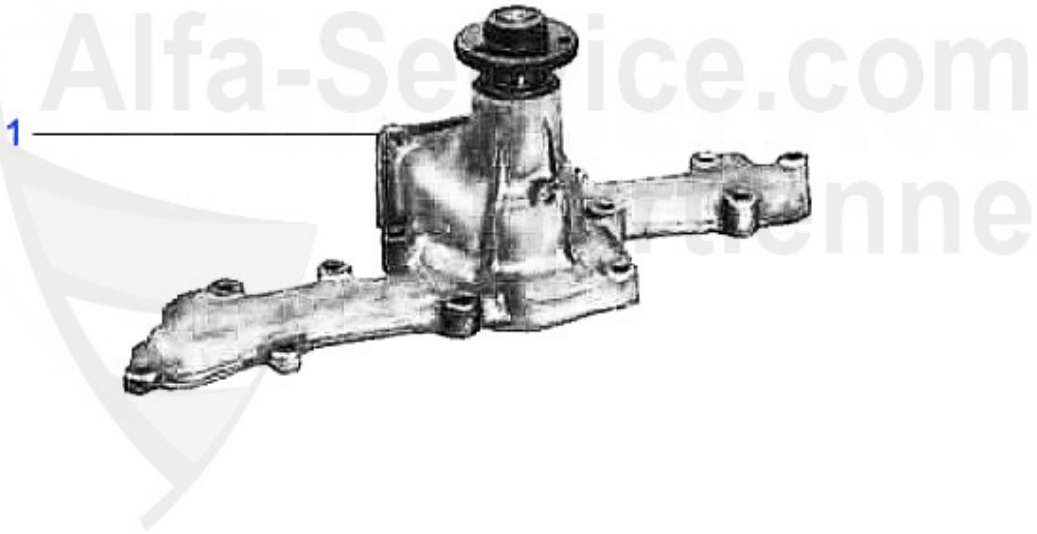

Wasserpumpe/Waterpump 164/Super 3.0 V6

---

1 WP00910

OE. 71737989/60555347 WATER PUMP 75 3.0 V6 "POTENZIATO"

155.00 EUR