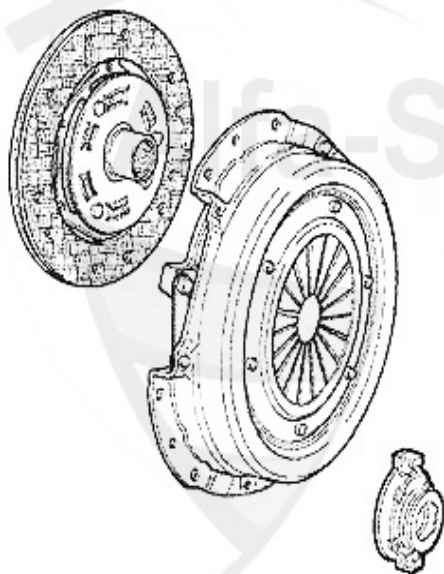

Kupplungs-Kit/Clutch Set 164/Super 2.0 V6 Turbo

1. KK 729001

Ø 235 mm

Bj. >1992

2. KK 727001

Ø 235 mm

Bj. 1992>

1	KK729001	CLUTCH SET 155,164 V6 TURBO,164 3.0 IE QV >09.92	399.00 EUR
2	KK727001	CLUTCH-KIT 717 34 944/607 78 039/5896173	389.00 EUR