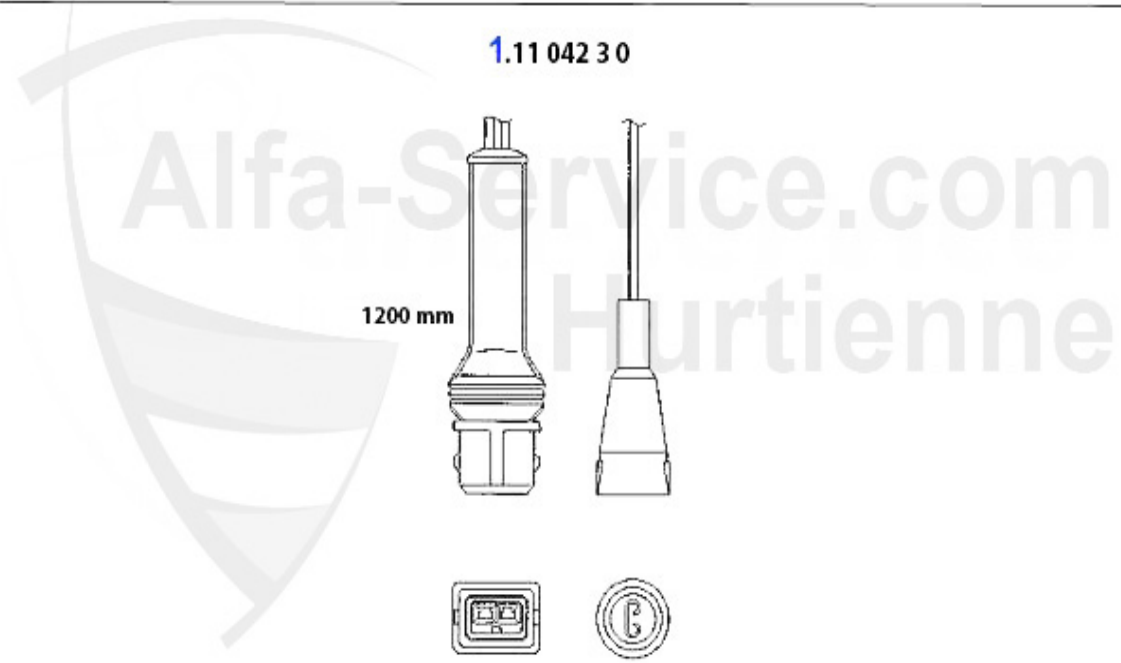

Lambda-Sonde/Lambda Probe 164 2.0 TS Bj. >11.90

1 11 042 3 0

OE. 7654221 LAMBDA-PROBE

105.01 EUR