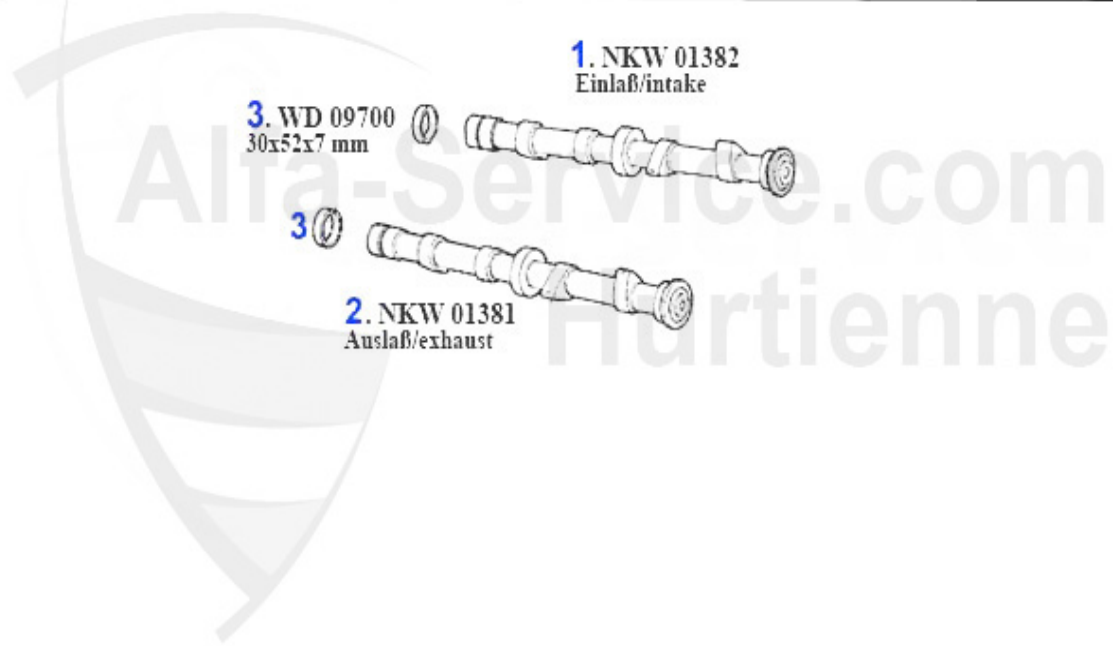

Nockenwelle/Camshaft 164 2.0 Turbo 4-Cyl.

1	NKW01382	Nockenwelle (Einlaß) 164 Turbo Bj. >92	132.34 EUR
2	NKW01381	Nockenwelle (Auslaß) 164 Turbo Bj. >92	142.60 EUR
3	WD09700	Siri Nockenwelle 145/6,155 1.9 TD Bj. 93-99 164 2.0 Tur	6.37 EUR