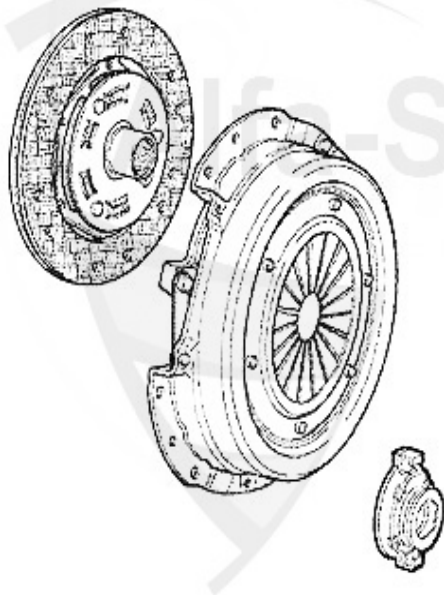

355.00 EUR

Ausrücker/Sleeve Bearing 164/Super 3.0 V6 12V

1 FH11951

GUIDE BUSH FOR CLUTCH RELEASE BEARING 3 HOLES 145/6,147

79.00 EUR

Kupplungs-Kit/Clutch Set 164 3.0 QV Bj. >92

1. KK 729001

Ø 235 mm