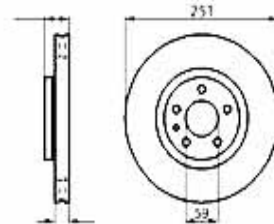

1	BS541851	Bremsscheibe VA 164 Super 2.0 TS Bj. 92> ab #6142574	97.77 EUR
2	BS100351	Bremsscheibe VA 164/Super 2.0 V6 turbo/2.5/3.0/V6/24V/T	114.89 EUR
3	BS541515	Bremsscheibe HA 164/Super 2.0 TS Bj. 87-98	68.07 EUR
4	BS518815	OE. 71738911 REAR BRAKE DISK 147, 156, 164	70.78 EUR
5	BS602161	OE. 60602161 REAR BRAKE DISC 164 Q4 NO INTERNAL VENTILA	117.13 EUR