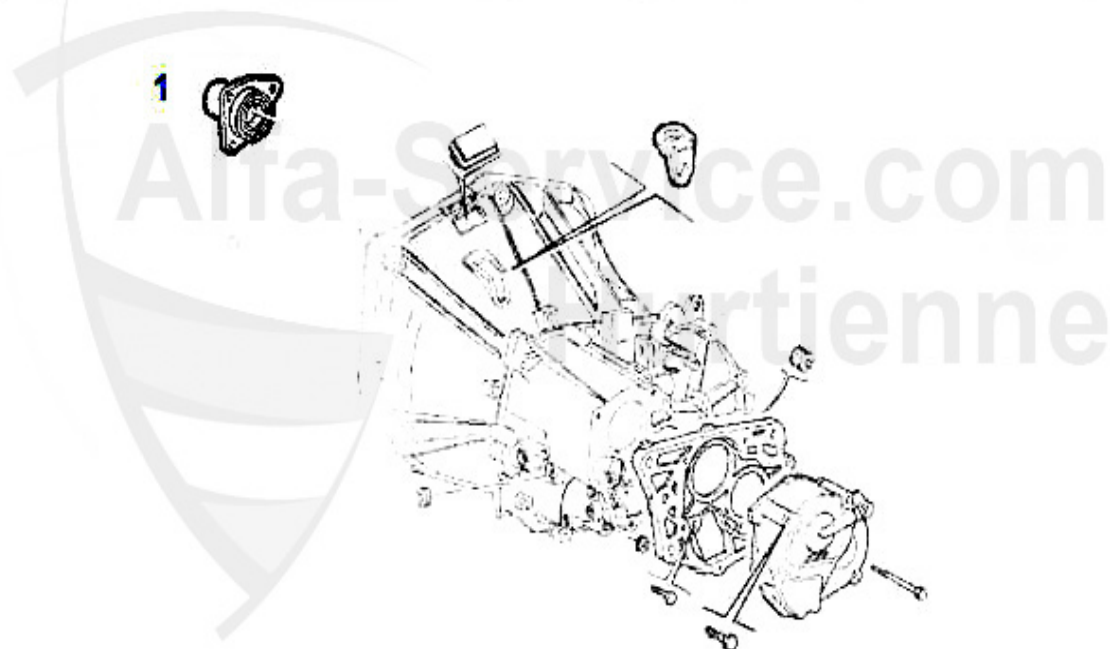

Ausrücker/Sleeve Bearing 164/Super 2.0 V6 Turbo

---

1 FH11951

GUIDE BUSH FOR CLUTCH RELEASE BEARING 3 HOLES 145/6,147

79.00 EUR