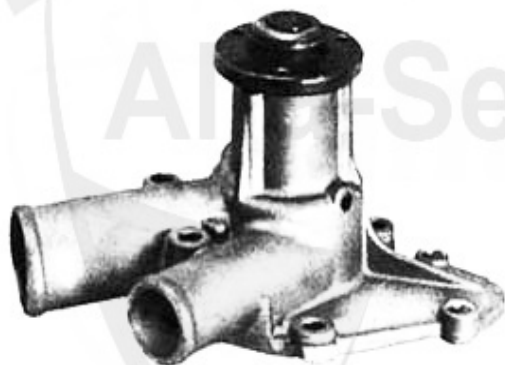

Wasserpumpe/Waterpump 164/Super 2.0 TS

---

1. WP 00810
>1992