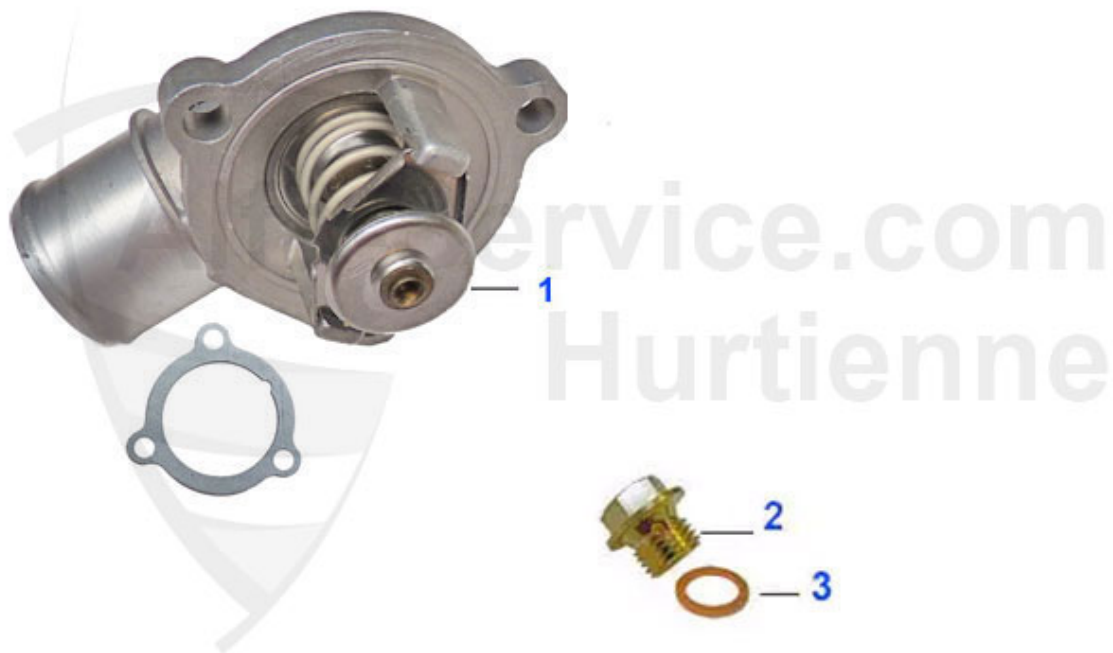

164/Super > ENGINE > COOLING SYSTEM > 3.0 V6 24V > THERMOSTAT

1	TH559862	THERMOSTAT 164/SUPER 3.0 V6,2.0 V6 TURBO	179.00 EUR
2	08 070 0 0	VENT BOLT WATER CIRCUIT INTAKE MANIFOLD OE 105020167601	8.50 EUR
3	08 084 0 0	GASKET BLEEDING SCREW OE 10280060	0.50 EUR