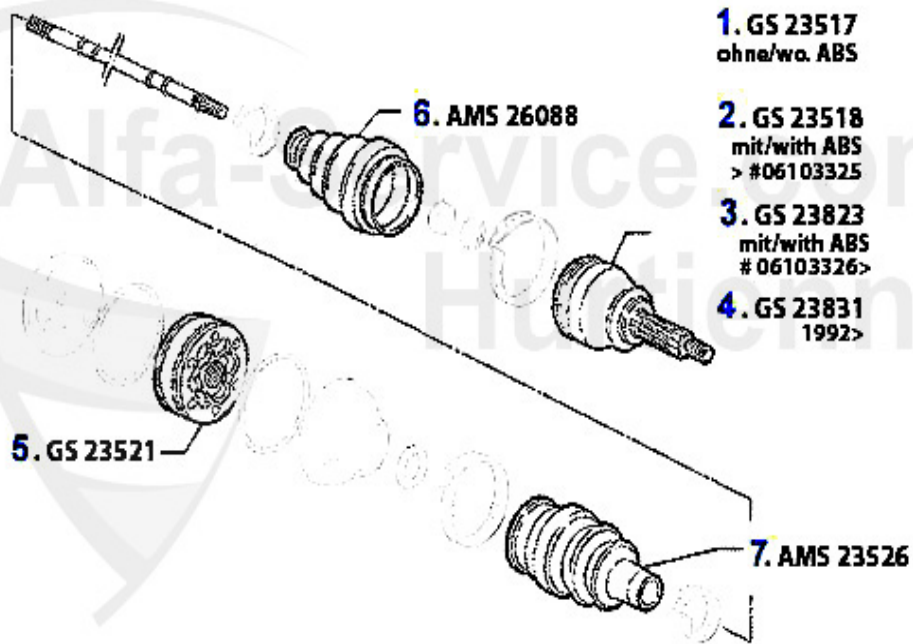

Antriebswelle/Driveshaft 164/Super 2.5 TD

1	GS23517	Gelenksatz außen 164 Turbo/6-Zyl. Bj. >92 ohne ABS	173.37 EUR
2	GS23518	Gelenksatz außen 164 Turbo/6-Zyl. mit ABS > #006103326	306.73 EUR
3	GS23823	Gelenksatz außen 164 6-zylinder Bj. >92 mit ABS	197.48 EUR
4	GS23831	OE. 60615743 CV Joint Wheel Side	152.86 EUR
5	GS23521	Gelenksatz innen 164/Super Turbo, 6-Zylinder	101.55 EUR
6	AMS26088	OE. 60556609 Boot Set Wheel Side	15.01 EUR
7	AMS23526	OE. 60510352 Boot Set Gear Side	22.90 EUR