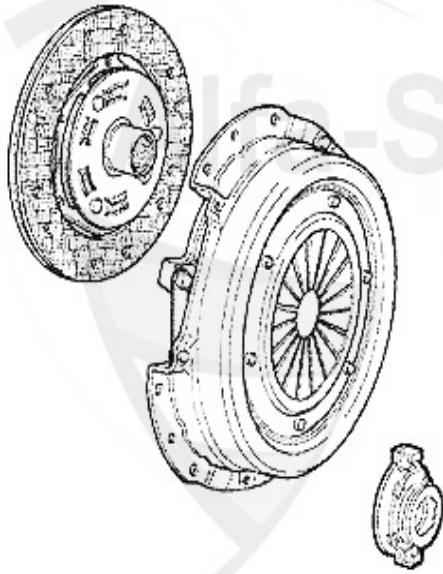

1 KK729001

CLUTCH SET 155,164 V6 TURBO,164 3.0 IE QV >09.92

399.00 EUR

Ausrücker/Sleeve Bearing 164 3.0 QV Bj. >92

1 FH11951

GUIDE BUSH FOR CLUTCH RELEASE BEARING 3 HOLES 145/6,147

79.00 EUR

Kupplungs-Kit/Clutch Set 164 3.0 QV 24V Bj. 92>