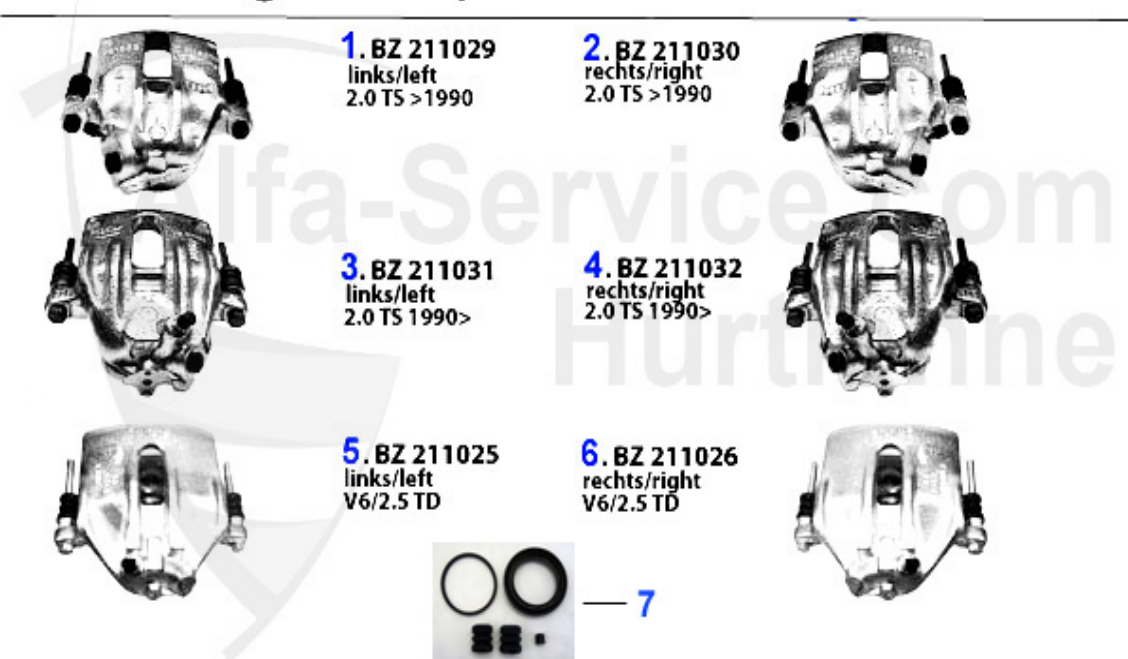

Bremszangen/Calipers 164 vorne/front >1992

1	BZ211029	Bremssattel vl 164 2.0 TS bj.>02.90 Bremssystem: Lucas	76.24 EUR
2	BZ211030	Bremssattel vr 164 2.0 TS bj.>02.90 Bremssystem: Lucas	76.24 EUR
3	BZ211031	Bremssattel vl 164/Super 2.0 TS bj. 03.90> Bremssystem:	124.50 EUR
4	BZ211032	Bremssattel vr 164/Super 2.0 TS bj. 03.90> Bremssystem:	124.50 EUR
5	BZ211025	OE. 60777784 FRONT CALIPER left 164 V6	62.24 EUR
6	BZ211026	OE. 60777183 FRONT CALIPER right 164 V6	62.24 EUR
7	RSBS53653	REPAIR KIT FRONT CALIPER 164 3,0L V6 QV 87-92, FOR 1 CAL	25.50 EUR