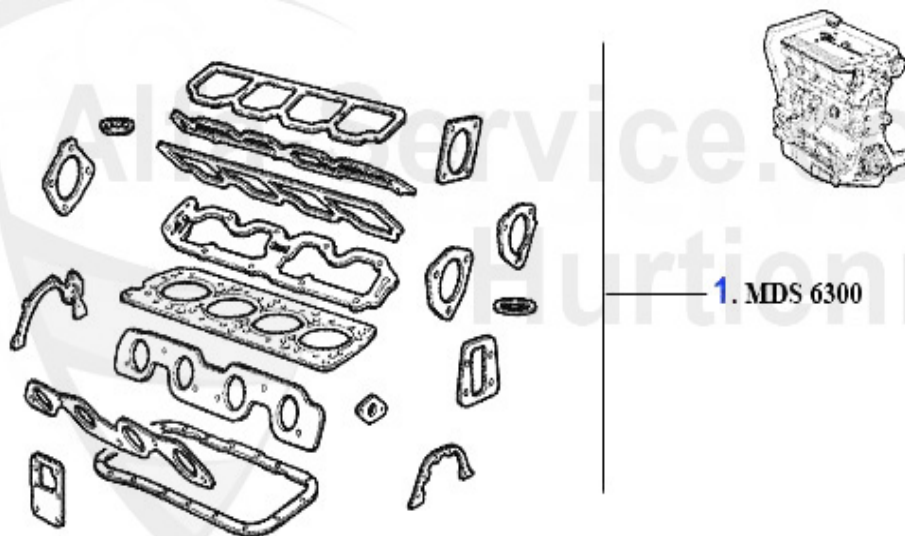

Motordichtsatz/Full Set 164 2.0 Turbo 4-Cyl.

1 MDS6300

ENGINE GASKET SET 164 2.0 TURBO 4 CYL.

132.34 EUR