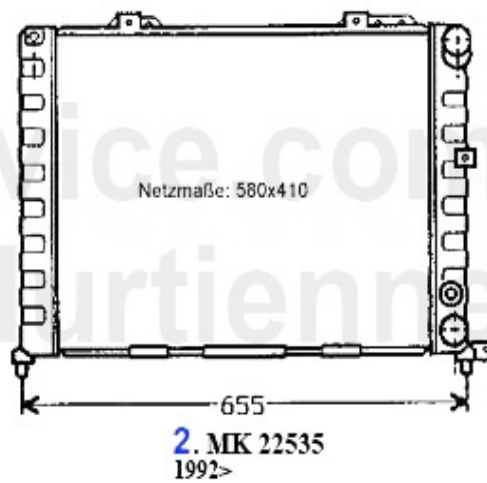

Kühler/Radiator 164 2.0 V6 Turbo

1 MK22514

RADIATOR 164 2.0 V6 TURBO

409.32 EUR