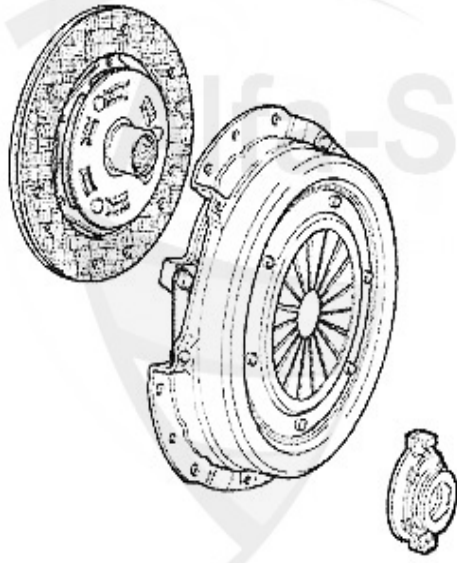

Kupplungs-Kit/Clutch Set 164 2.0 Turbo 4-Cyl.

---

1. KK 222001

Ø 228 mm

---

1 KK222001

OE. 71734938 CLUTCH KIT

355.00 EUR