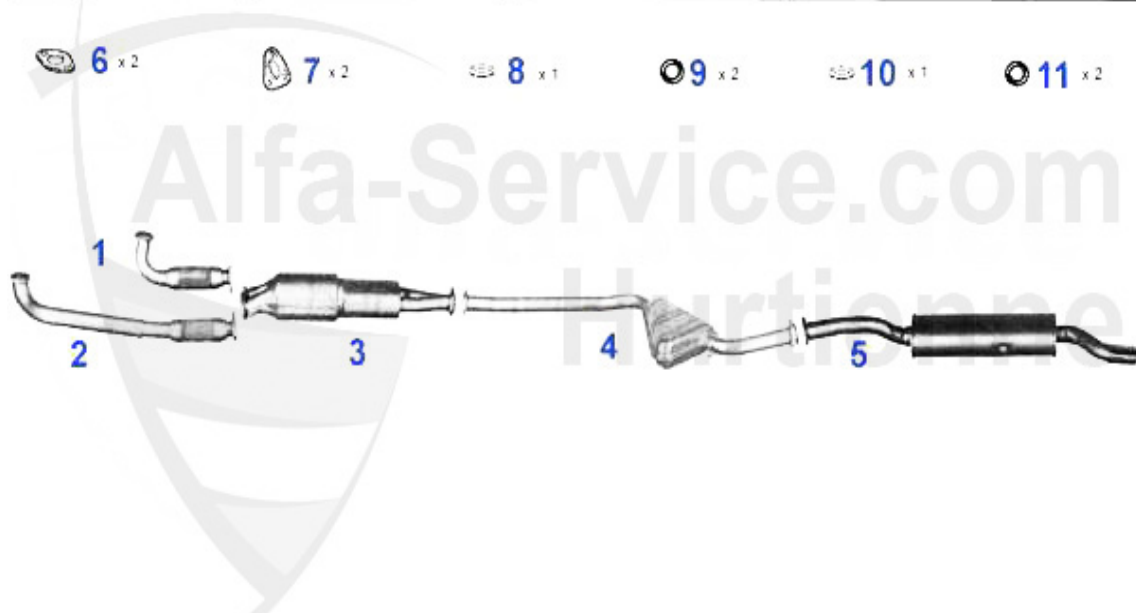

Abgasanlage/Exhaust System 164/Super 3.0 V6 Bj. 92>

164 3.0i V6 SUPER KAT. (2859 cc)

9/'92-'98

1	VR574760	Exhaust Pipe right 164 Super 3.0 V6	421.15 EUR
2	VR574761	Exhaust Pipe left 164 Super 3.0 V6	Preis auf Anfrage
4	MSD117706	OE.60590147 centre muffler 164 Super 3.0 V6 12/24V 9.92	199.00 EUR
5	NSD117607	OE.60573360 END MUFFLER 164 SUPER V6 12V/24V/TURBO	249.00 EUR
6	SAT094414	GASKET FRONT MUFFLER 164/SUPER,RZ/SZ, GTV/SPIDER (916)	4.99 EUR
7	SAT573540	FRONT PIPE/CAT GASKET 164 SUPER,GTV/ SPIDER (916) 3.0 V	5.50 EUR
8	SAT094003	MUFFLER RING FOR VARIOUS MODELS	10.50 EUR
9	SAT091108	EXHAUST SILENT RUBBER BLOCK 155,164	2.90 EUR