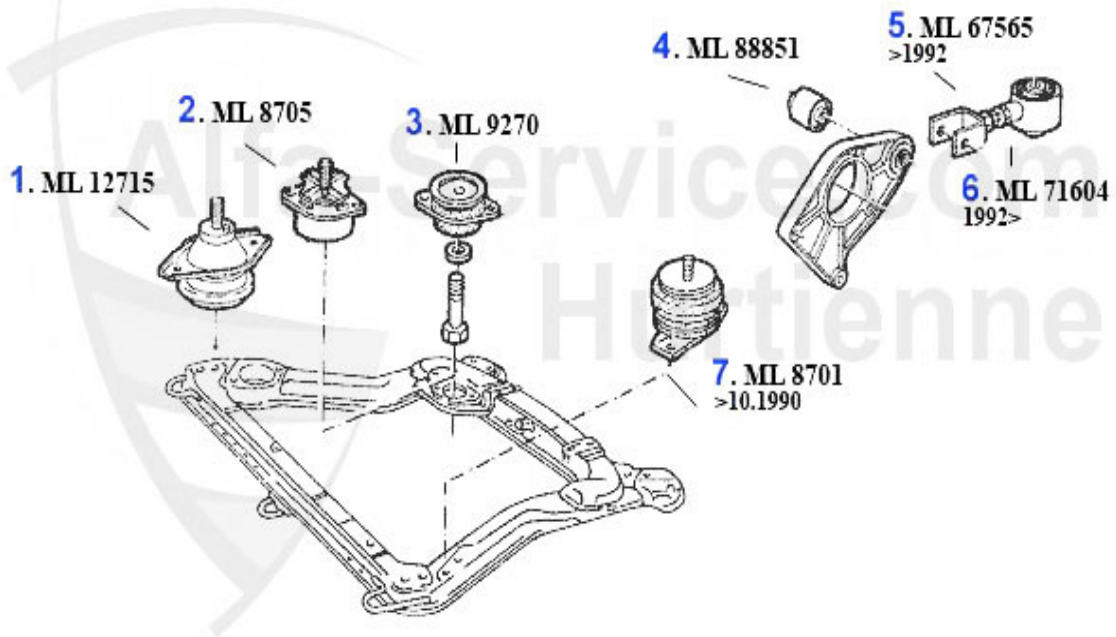

Motorlager/Enginemount 164/Super 2.0 TS

1	ML12715	ENGINE MOUNT FRONT RIGHT 164/SUPER 2.0 TS	159.00 EUR
4	ML88851	Motorlagerbuchse vorne 164/Super TS /TD	18.80 EUR