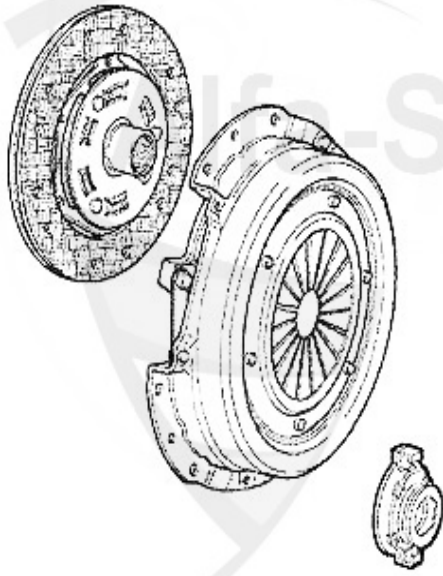

Kupplungs-Kit/Clutch Set 164/Super 2.5 TD

1. KK 222001

Ø 228 mm

Bj. >1992

2. KK 727001

Ø 235 mm

Bj. 1992>

1	KK222001	OE. 71734938 CLUTCH KIT	355.00 EUR
2	KK727001	CLUTCH-KIT 717 34 944/607 78 039/5896173	389.00 EUR