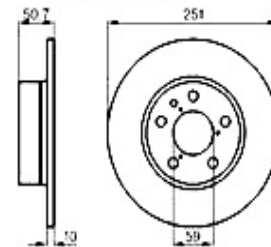

1	BS541451	Bremsscheibe VA 164 2.0 TS bis # 6142574	108.16 EUR
2	BS541851	Bremsscheibe VA 164 Super 2.0 TS Bj. 92> ab #6142574	97.77 EUR
3	BS100351	Bremsscheibe VA 164/Super 2.0 V6 turbo/2.5/3.0/V6/24V/T	114.89 EUR
4	BS541515	Bremsscheibe HA 164/Super 2.0 TS Bj. 87-98	68.07 EUR
5	BS518815	OE. 71738911 REAR BRAKE DISK 147, 156, 164	70.78 EUR