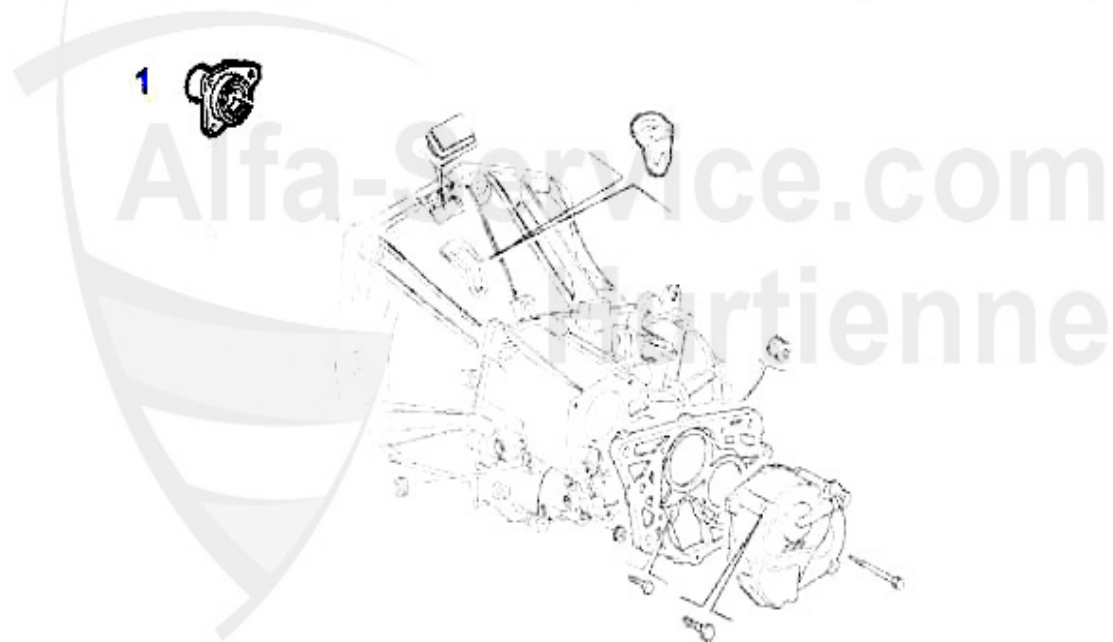

Ausrücker/Sleeve Bearing 164/Super 3.0 V6 12V

---

1 FH11951

GUIDE BUSH FOR CLUTCH RELEASE BEARING 3 HOLES 145/6,147

79.00 EUR