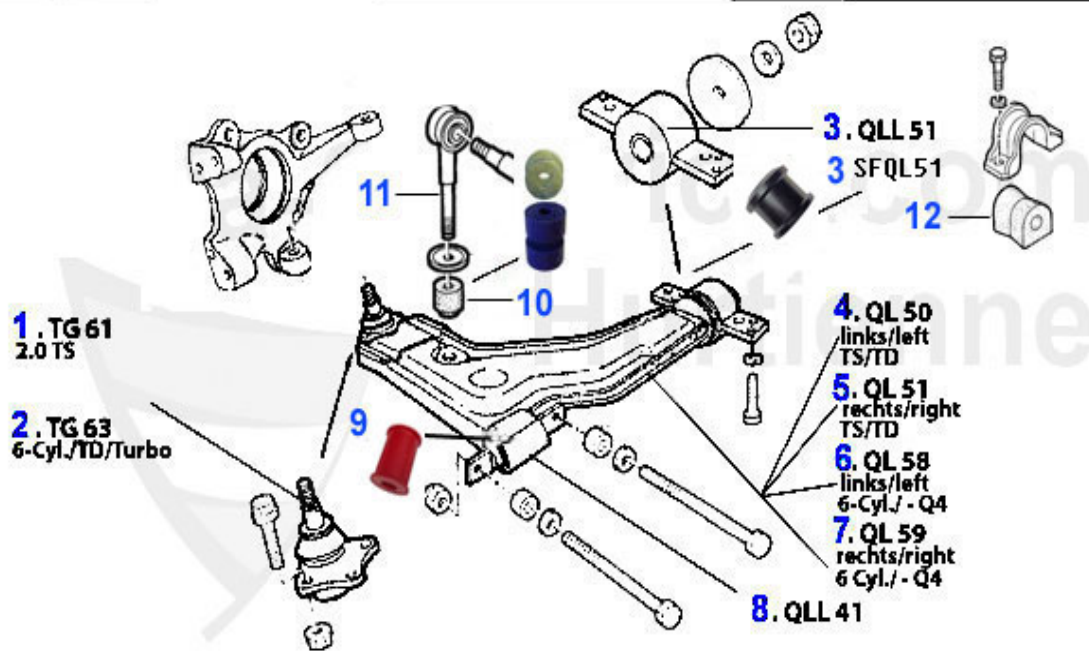

Aufhängung/Attachment 164/Super vorne/front

1	TG61	Traggelenk 164/Super TS passendes Teil zu QL 50/1	40.01 EUR
2	TG63	OE. 60510360 BALL JOINT	40.01 EUR
3	QLL51	OE. 60510361/60606138 FRONT LOWER ARM REAR BUSH 164/SUP	29.00 EUR
3	SFQL51	SUPER-FLEX BUSHING LOWER FRONT ARM REAR 164/SUPER	17.96 EUR
4	QL50	LEFT SUSPENSION ARM 164/SUPER TS & TD WITHOUT OUTER BAL	139.00 EUR
5	QL51	RIGHT SUSPENSION ARM 164/SUPER TS & TD WITHOUT OUTER BA	139.00 EUR
6	QL58	60588845 LEFT CONTROL ARM 164/Super	110.79 EUR
8	QLL41	front lower arm center bush 164	15.01 EUR
9	SFQL50	SUPER-FLEX BUSHING LOWER FRONT ARM FRONT 164/SUPER,SET	64.00 EUR
10	AB3207	OE. 7601642 RUBBER PAD	5.95 EUR
10	SF603	PU BUSHING FRONT STABILIZER 164/SUPER, SET,REQUIRED PIE	59.00 EUR
11	SS9278	60570365 ANTIROLL BAR CONNECTING LINK 164 SUPER	29.00 EUR
12	AB2746	ANTI ROLL BAR BUSHING 164/SUPER FRONT AXLE,GTV/SPIDER (13.99 EUR