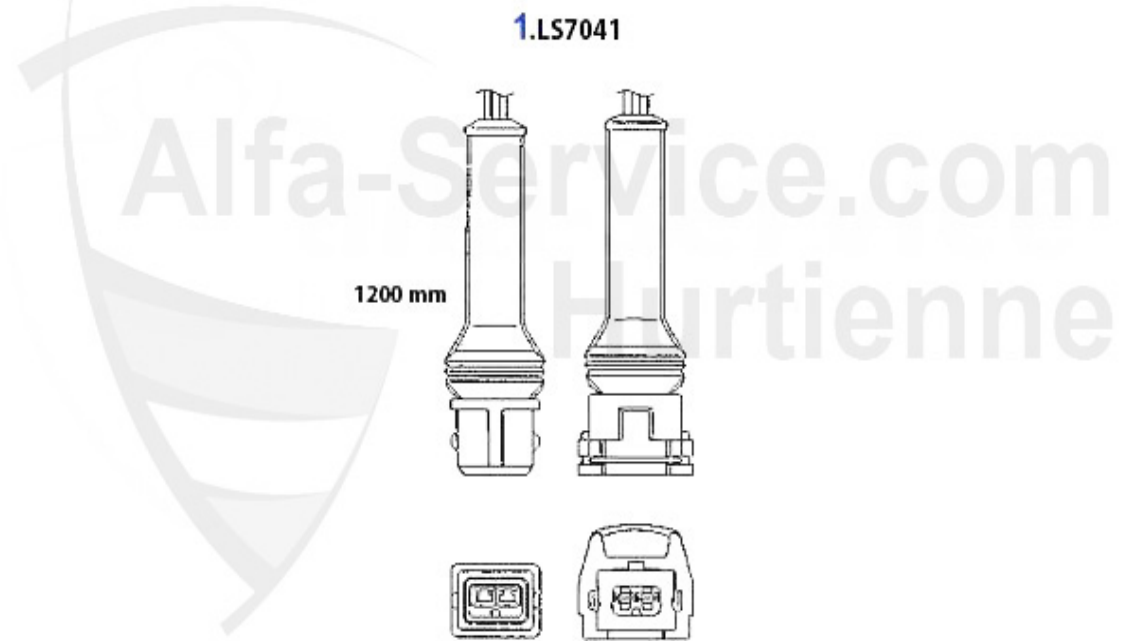

Lambda-Sonde/Lambda Probe 164/Super 2.0 TS Bj. 92>

1 LS7041

Lambda-Sonde 155 1.7/1.8/2.0 TS 164 Super 2.0 TS/3.0 V6

80.00 EUR