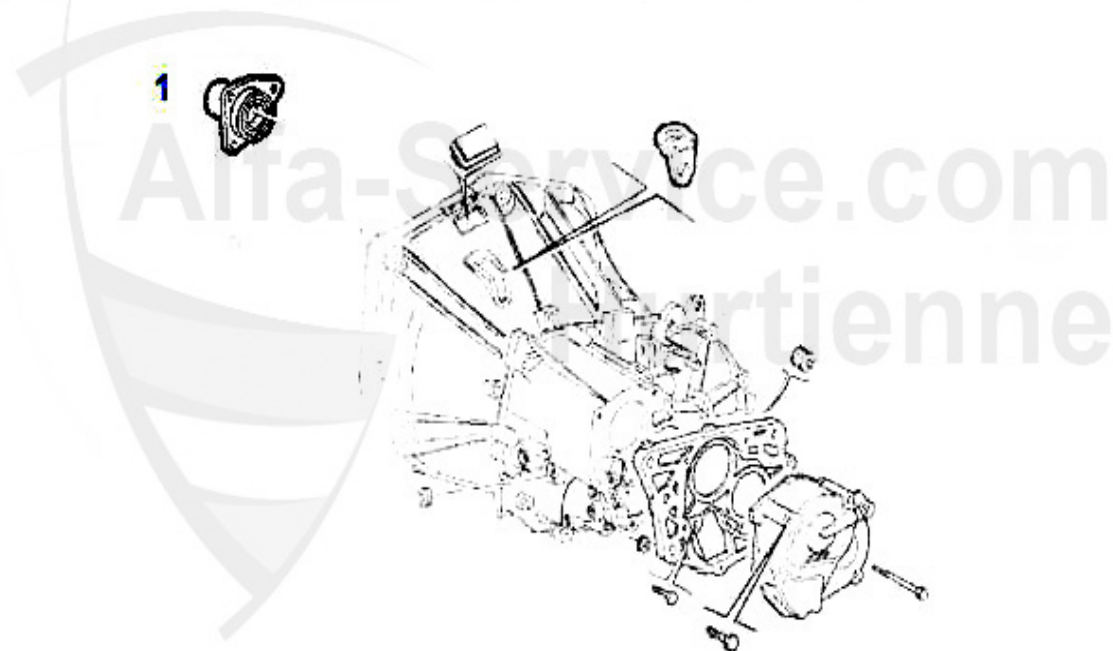

1. KK 727001

Ø 235 mm

1 KK727001

CLUTCH-KIT 717 34 944/607 78 039/5896173

389.00 EUR

Ausrücker/Sleeve Bearing 164 3.0 QV 24V Bj. 92>

1 FH11951

GUIDE BUSH FOR CLUTCH RELEASE BEARING 3 HOLES 145/6,147