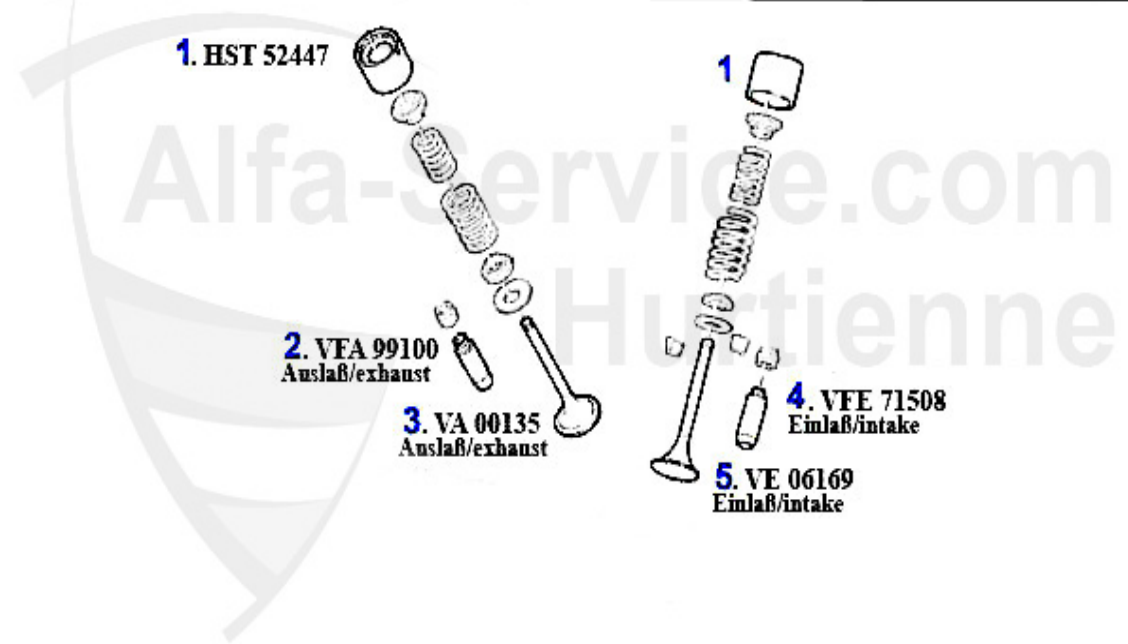

Ventiltrieb/Valve Train 164 2.0 Turbo 4-Cyl.

1	HST52447	Hydrost	14.26 EUR
2	VFA99100	OE. 82399100 VALVE GUIDE EXHAUST 2.0 Turbo 4-Cylinder	13.34 EUR
3	VA00135	OE. 60800135 VALVE EXHAUST 164 Turbo 4-Cylinder	42.58 EUR
4	VFE71508	OE. 4371508 VALVE GUIDE INTAKE 2.0 Turbo 4-Cylinder	5.49 EUR
5	VE06169	OE. 46406169 VALVE INTAKE 2.0 Turbo 4-Cylinder	16.92 EUR