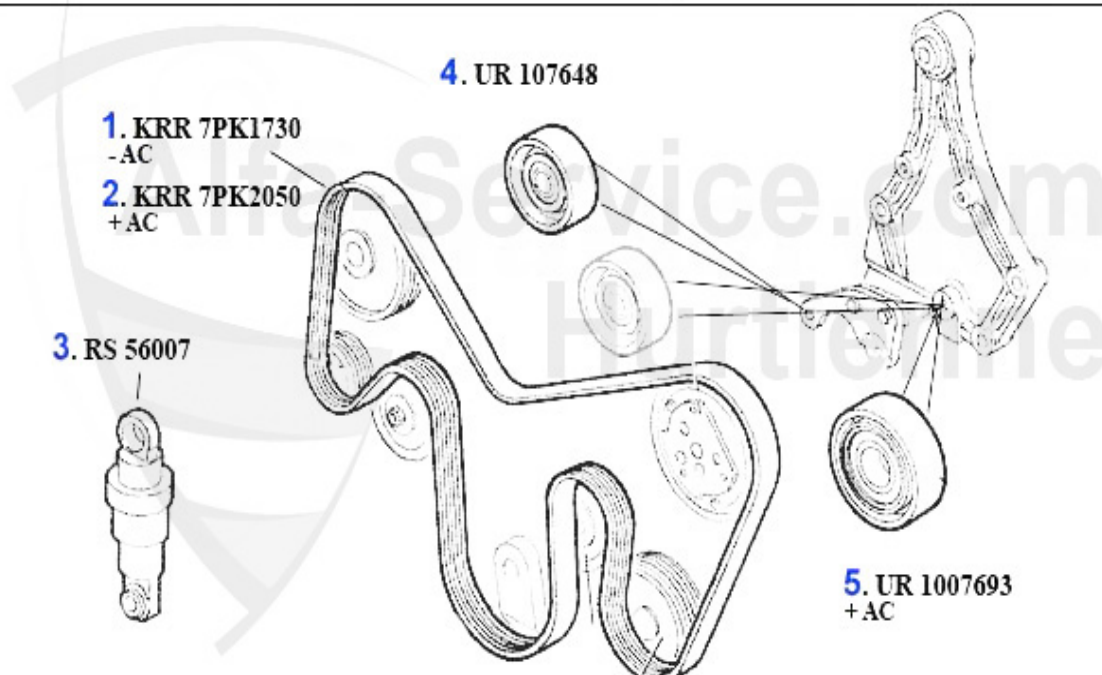

Keilriemen/V-Belts 164/Super 2.5 TD 1992>

1	KRR7PK1730	Keilrippenriemen 7PK1730 155,164 Su per 2.5 TD Bj. 09.9	69.00 EUR
2	KRR7PK2050	Keilrippenriemen 7PK2050 164 Super 2.5 TD Generator/Ser	50.17 EUR
3	RS56007	Riemenspanner/Schwingungsdämpfer 155/164 Super 2.5 TD	238.00 EUR
4	UR107648	Umlenkrolle Keilrippenriemen 155/ 164 Super 2.5 TD	102.08 EUR
5	UR1007693	Umlenkrolle Keilrippenriemen 164 Super 2.5 TD	71.40 EUR