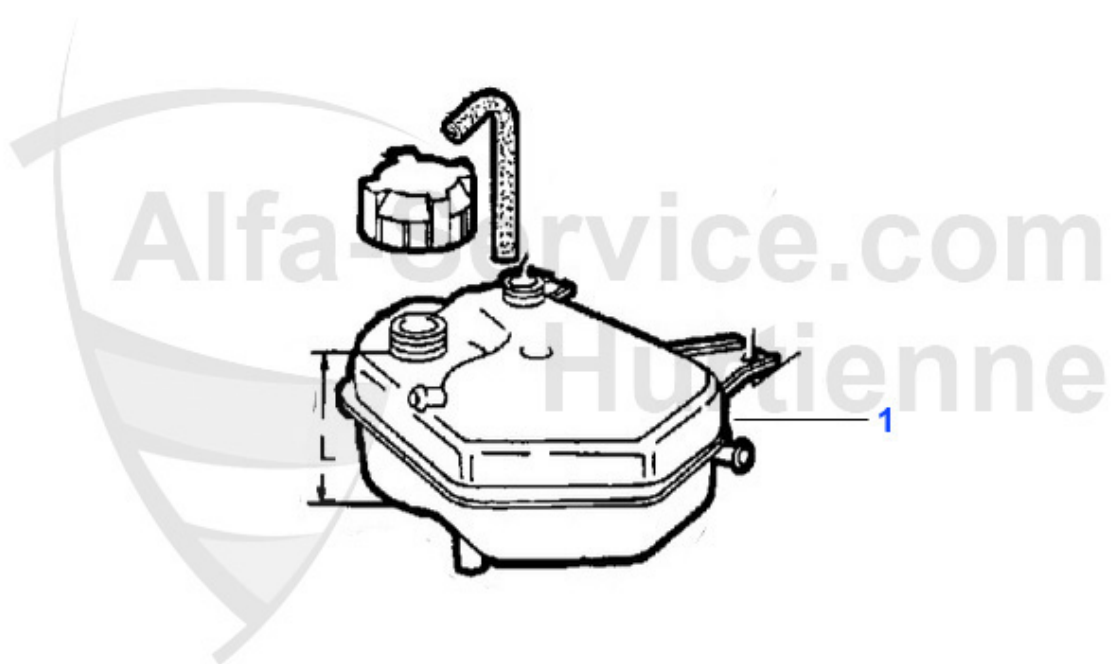

---

1 KWB39949	OVERFLOW CONTAINER 164/SUPER 2.0TS/3.0 V6/2.5TD/2.0TB 8	89.00 EUR