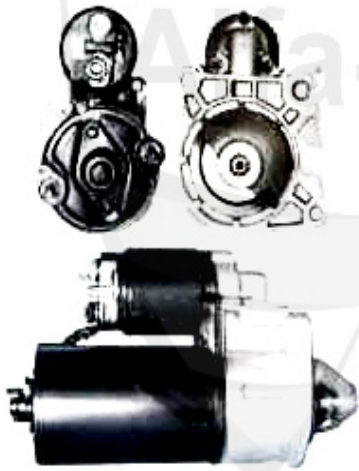

Aggregate/Aggregats 164 3.0 V6 24V

---

1. AN 15 600