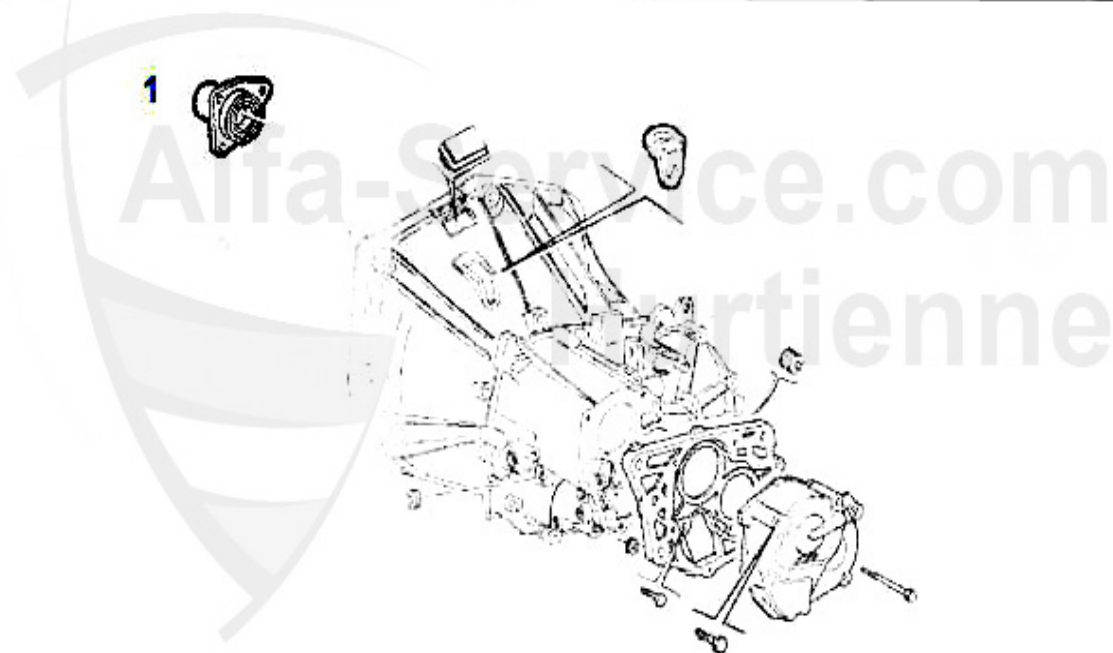

Ausrücker/Sleeve Bearing 164 2.0 Turbo 4-Cyl.

1 FH11951

GUIDE BUSH FOR CLUTCH RELEASE BEARING 3 HOLES 145/6,147

79.00 EUR