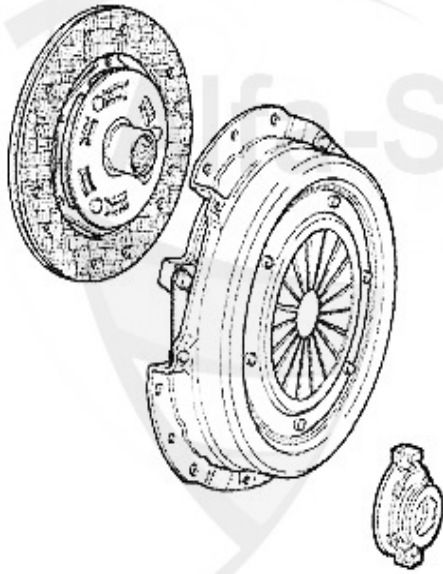

Kupplungs-Kit/Clutch Set 164 3.0 Q4

Life-Service.com
Hurtienne

1. KK 34937

---

1 KK34937

CLUTCH KIT OE 164/SUPER 4x4

Preis auf Anfrage