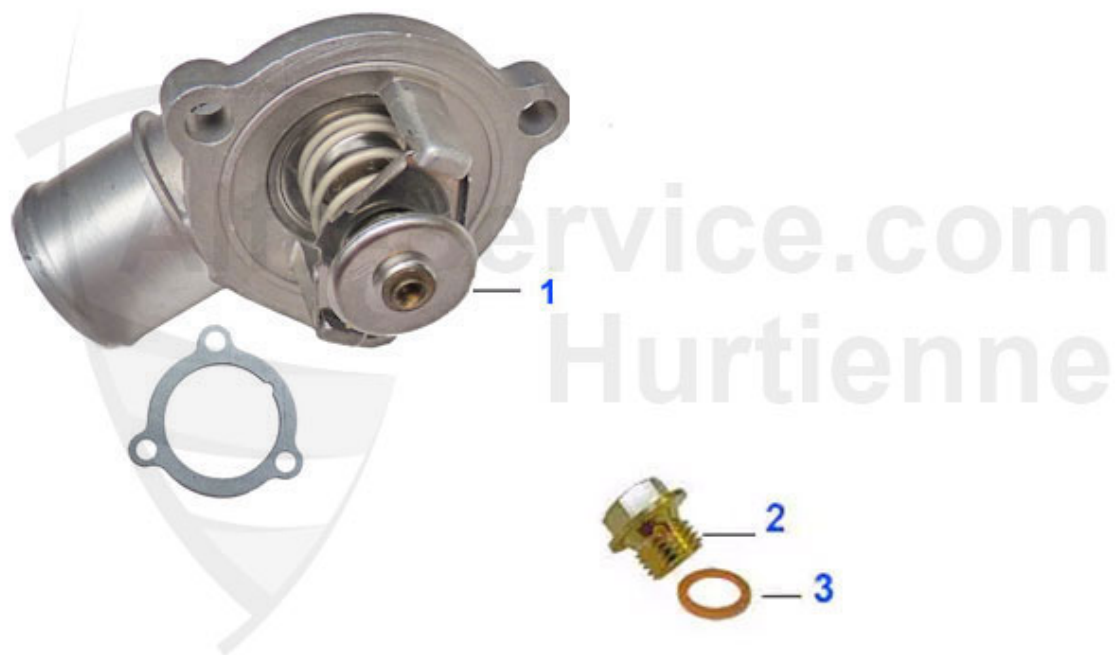

1	TH559862	THERMOSTAT 164/SUPER 3.0 V6,2.0 V6 TURBO	179.00 EUR
2	08 070 0 0	VENT BOLT WATER CIRCUIT INTAKE MANIFOLD OE 105020167601	8.50 EUR
3	08 084 0 0	GASKET BLEEDING SCREW OE 10280060	0.50 EUR