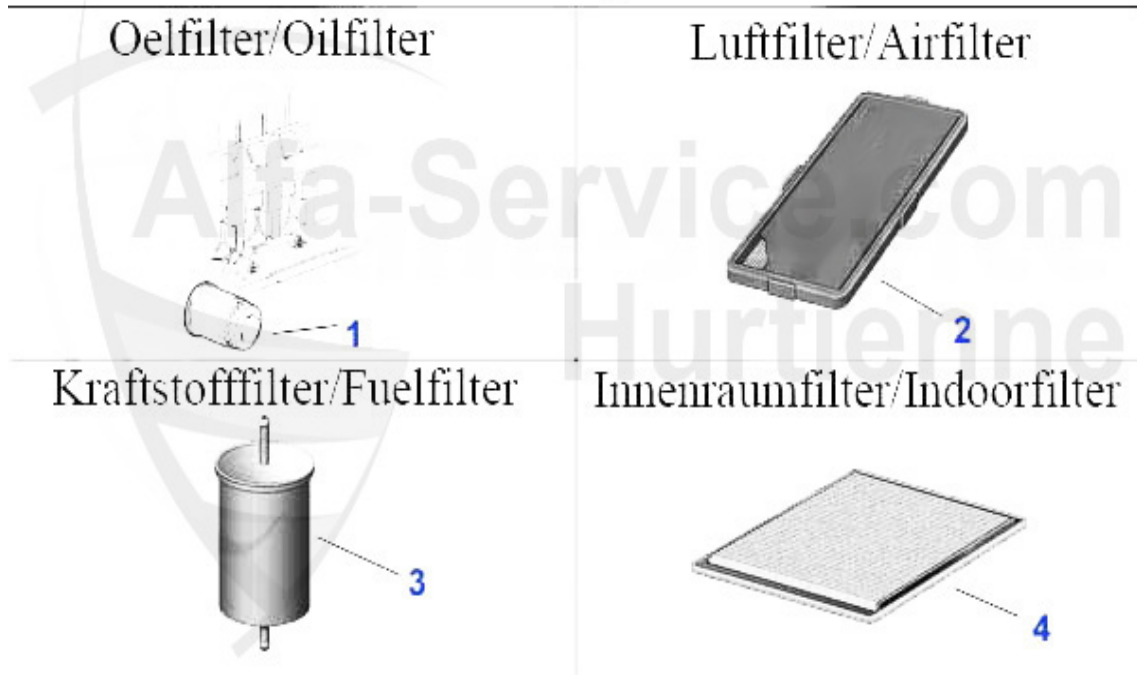

Filter 164/Super 2.0 TS

1	OF125	OIL FILTER 75, 90, 145/6, 155, 164 ALFETTA, GIULIETTA,	16.51 EUR
2	LF386	AIRFILTER 164 V6 /24V	31.00 EUR
3	KF88	FUEL FILTER 75, 90, 164, ALFETTA GIULIETTA, SPIDER (115	27.91 EUR
4	IF304	OE. 7797229 Air Filter	28.50 EUR