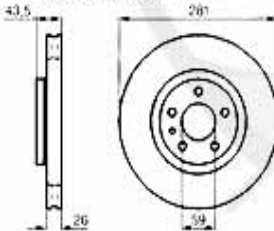

Bremsscheiben/Brakedisks 164/Super 1992>

1	BS541851	Bremsscheibe VA 164 Super 2.0 TS Bj. 92> ab #6142574	97.77 EUR
2	BS100351	Bremsscheibe VA 164/Super 2.0 V6 turbo/2.5/3.0/V6/24V/T	114.89 EUR
3	BS541515	Bremsscheibe HA 164/Super 2.0 TS Bj. 87-98	68.07 EUR
4	BS518815	OE. 71738911 REAR BRAKE DISK 147, 156, 164	70.78 EUR
5	BS602161	OE. 60602161 REAR BRAKE DISC 164 Q4 NO INTERNAL VENTILA	117.13 EUR