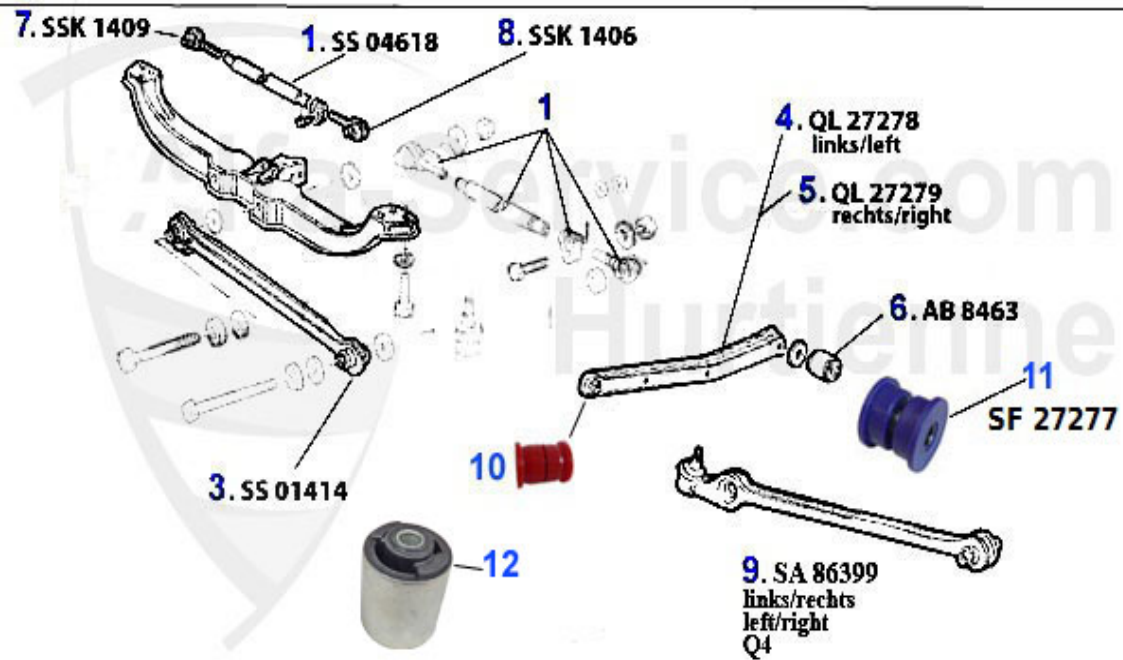

Aufhängung/Attachment 164/Super hinten/rear

1	SS04618	OE. 82404618 RAER ROD Le/Ri 164/Super not Q4	209.27 EUR
3	SS01414	OE. 82397427 REAR ROD 164/Super not Q4	152.76 EUR
4	QL27278	OE. 82427278 RAER ROD left 164/Super not Q4	114.99 EUR
5	QL27279	OE. 82427279 REAR ROD right 164/Super not Q4	114.99 EUR
6	AB8463	REAR SILENT BLOC 164	15.51 EUR
7	SSK1409	Spustangenkopf hinten/innen 164/ Super, gtv/spider (916	43.09 EUR
8	SSK1406	track rod end rear ,outer 164 /916	33.34 EUR
9	SA86399	OE. 60586399 RAER SWINGING ARM 164/Super Q4	180.74 EUR
10	SF27278	SUPERPRO BUSHING FRONT TRAILING ARM (38 MM) 164,SET	71.00 EUR
12	AB15511	Buchse für Querlenker HA Alfa 164 für QL27278/9	7.50 EUR