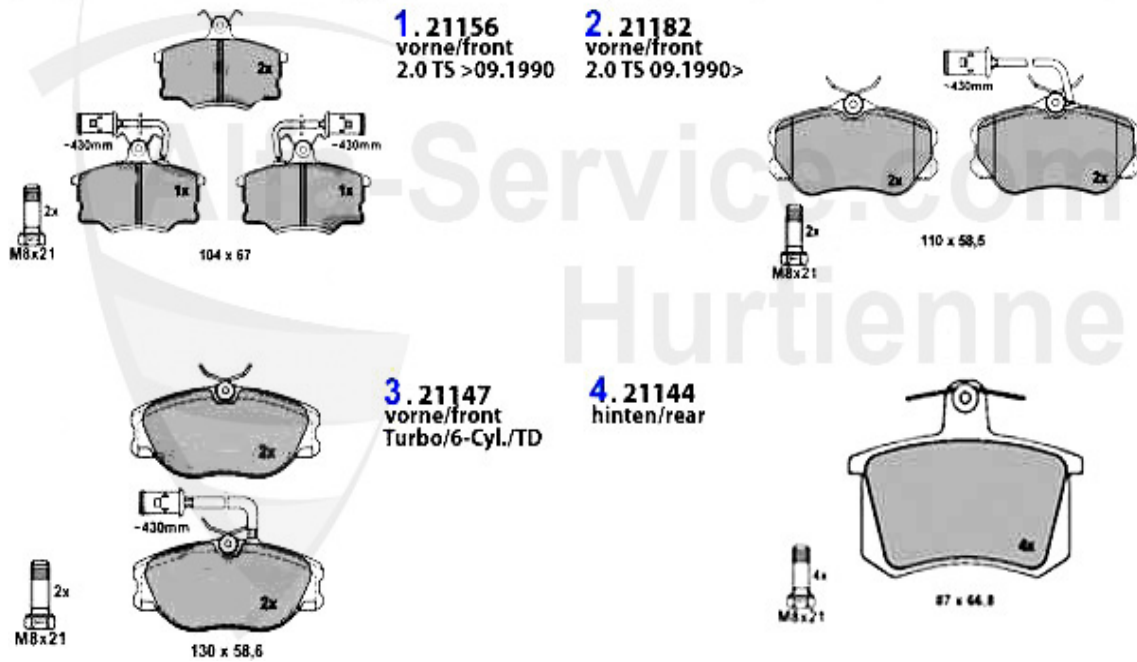

Brembeläge/Brakepads 164 >1992

1	21156 174 25	SBB VA mit WE 164 2.0 TS bj. >08.90 > #6142573,RZ,SZ Br	93.36 EUR
2	21182 194 25	SBB VA mit WE 164 2.0 TS bj. 09.90> ab # 6142574 Bremss	39.00 EUR
3	21147 193 25	BRAKE PADS 164 FRONT	87.20 EUR
4	21144 166 14	Brake Pads 164 rear	69.25 EUR