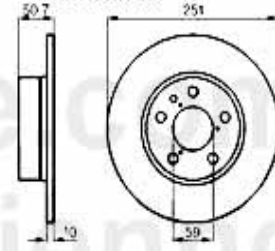

4. BS 518815
6-Cyl./TD
hinten/rear

5. BS 602161
Q4
hinten/rear