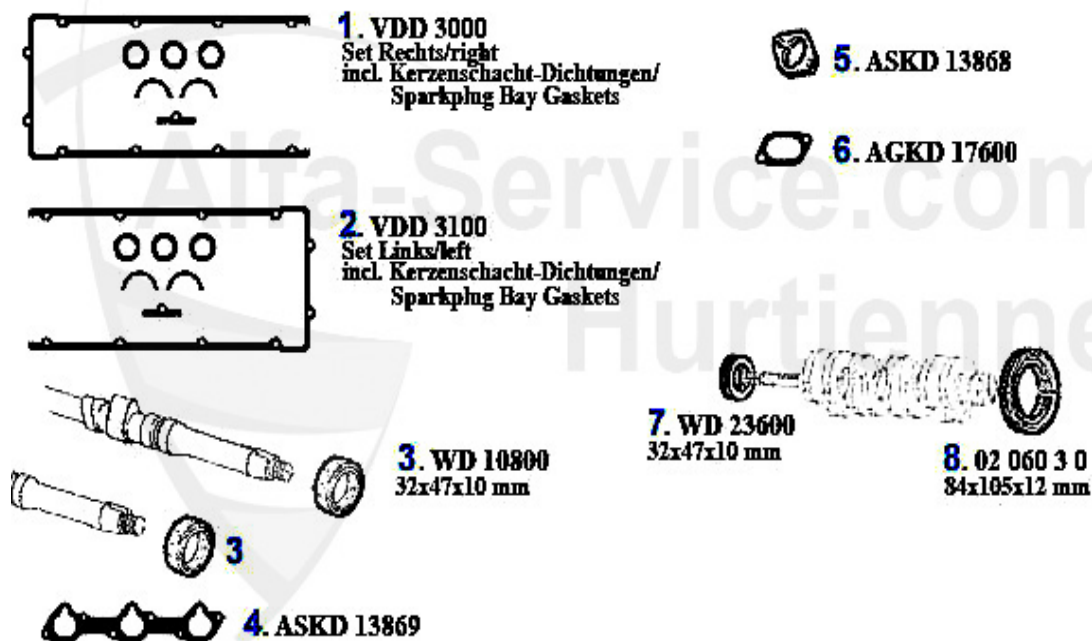

Dichtungen Motor/Gaskets Engine 164/Super 3.0 V6 24V

1	VDD3000	Ventildeckeldichtung Set rechts 164,gtv/spider (916) 3.	42.00 EUR
2	VDD3100	Ventildeckeldichtung Set links 164,gtv (916) 3.0 V6 24V	46.90 EUR
4	ASKD13869	INTAKE MANIFOLD GASKET 147,156,164/ SUPER,166,GTV/SPIDE	7.15 EUR
5	ASKD13868	OE. 60513868 Sealing Gasket	5.90 EUR
6	AGKD17600	Abgaskrümmerdichtung 156,164/Super, 166,gtv/spider (916)	9.50 EUR
7	WD23600	OE. 60567607 Sealing Gasket	21.00 EUR
8	02 060 3 0	OIL SEAL CORTECO (84/105/12) CRANKSHAFT REAR for Spider	35.50 EUR
8	02 060 3 5	OIL SEAL (84/105/12) CRANKSHAFT REAR Spider 1990-93, 75	44.90 EUR