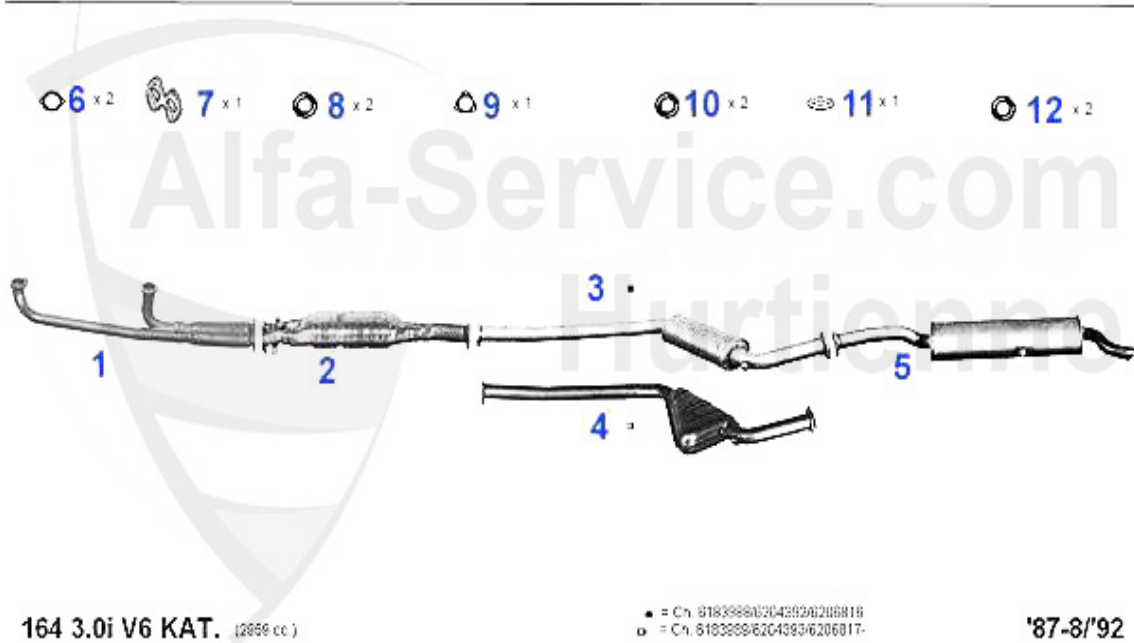

Abgasanlage/Exhaust System 164 3.0 V6 KAT. Bj. >92

1	VSD117201	FRONT MUFFLER 164 3.0 V6 87-92	223.13 EUR
3	MSD116906	CENTER MUFFLER 164 2.0 TS CAT >11.90 3.0 V6 CAT >90	135.01 EUR
4	MSD117406	CENTER MUFFLER 164 2.0 TS KAT 12.90> 3.0 V6 KAT 90>	125.00 EUR
5	NSD117107	END MUFFLER 164 2.0 TS CAT >11.90 164 TURBO 88-92	219.00 EUR
6	SAT094414	GASKET FRONT MUFFLER 164/SUPER,RZ/SZ, GTV/SPIDER (916)	4.99 EUR
7	SAT256272	CATALYST GASKET 164 3.0 V6 2 PIECES INSTEAD OF THE DOUB	5.90 EUR
9	SAT094411	Dichtung VSD/Kat 155 TS,164 3.0 V6	6.50 EUR
11	SAT094003	MUFFLER RING FOR VARIOUS MODELS	10.50 EUR
12	SAT091108	EXHAUST SILENT RUBBER BLOCK 155,164	2.90 EUR