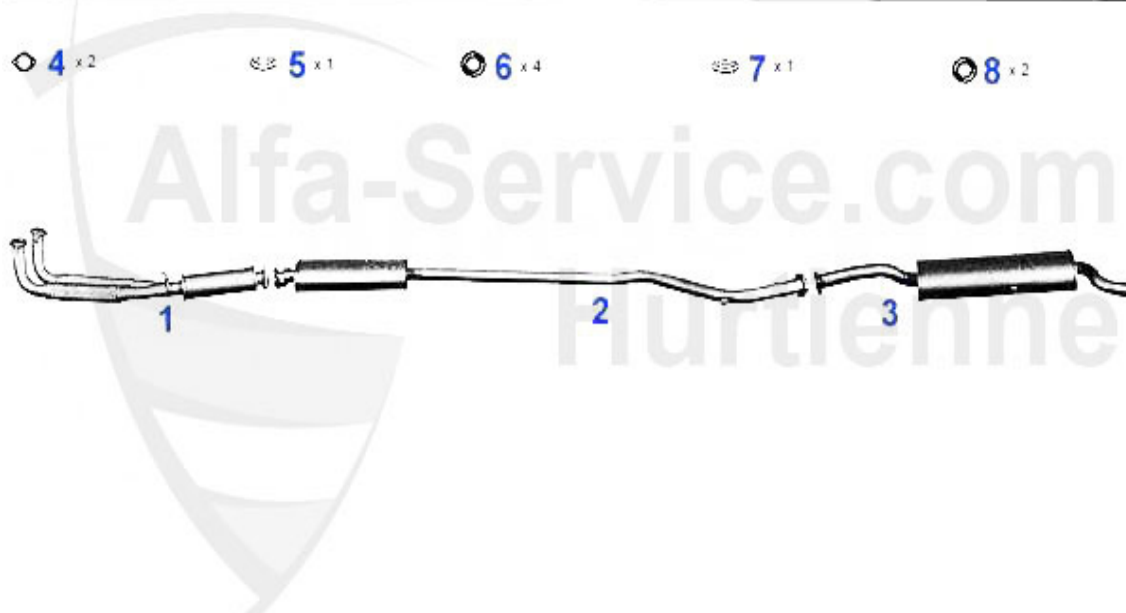

Abgasanlage/Exhaust System 164 TS Bj. >11/90

164 2.0i TWIN SPARK (1992cc) - Ch.N. 6214909/6203973

'87-11/'90

1	VSD117003	FRONT MUFFLER 164 2.0 TS >92	183.63 EUR
2	MSD117006	CENTER MUFFLER 164 2.0 TS >11.90	169.00 EUR
3	NSD117007	END MUFFLER 164 2.0 TS >11.90	107.72 EUR
4	SAT094413	OE 60777697, GASKET VSD ALFETTA, GIULIETTA,75,90,155,16	6.00 EUR
5	SAT094002	Brennring Kat Diverse Modelle	8.90 EUR
6	SAT091108	EXHAUST SILENT RUBBER BLOCK 155,164	2.90 EUR
7	SAT094003	MUFFLER RING FOR VARIOUS MODELS	10.50 EUR