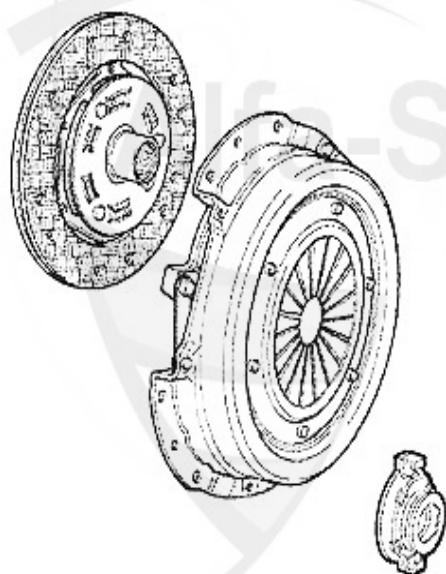

Kupplungs-Kit/Clutch Set 164/Super 3.0 V6 24V

---

1. KK 727001

Ø 235 mm

---

1 KK727001

CLUTCH-KIT 717 34 944/607 78 039/5896173

389.00 EUR