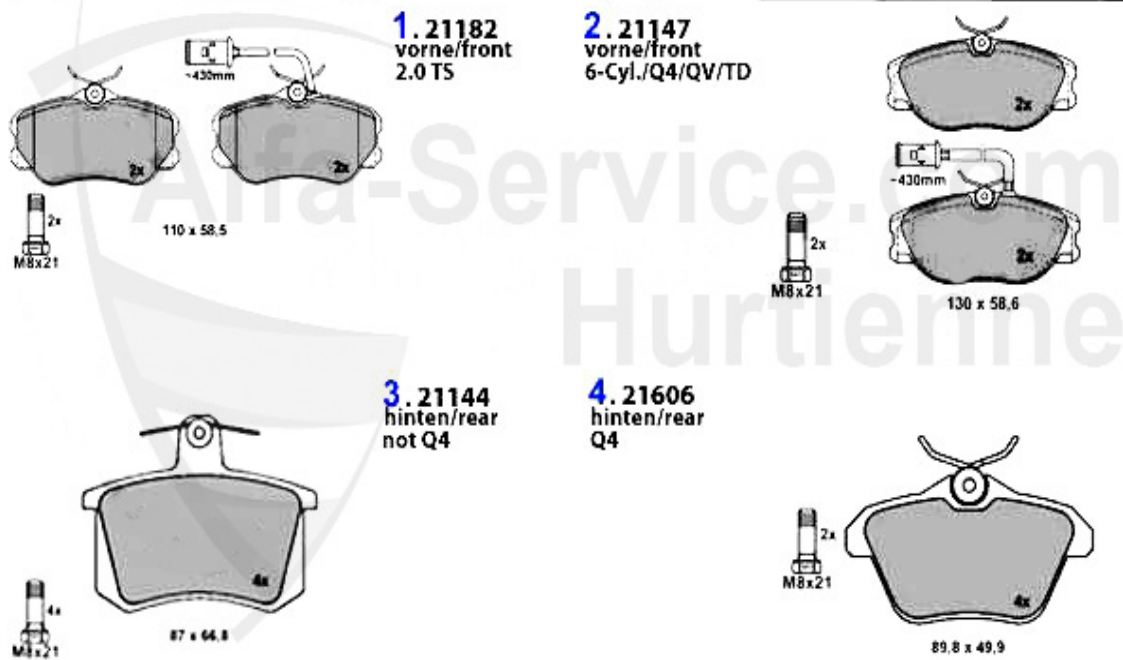

Brembeläge/Brakepads 164 1992 >

1	21182 194 25	SBB VA mit WE 164 2.0 TS bj. 09.90> ab # 6142574 Bremss	39.00 EUR
3	21147 193 25	BRAKE PADS 164 FRONT	87.20 EUR
3	21144 166 14	Brake Pads 164 rear	69.25 EUR
4	21606 166 24	OE. 71712910 REAR BRAKE PADS WITHOUT ABRASION CONTACT,	62.58 EUR