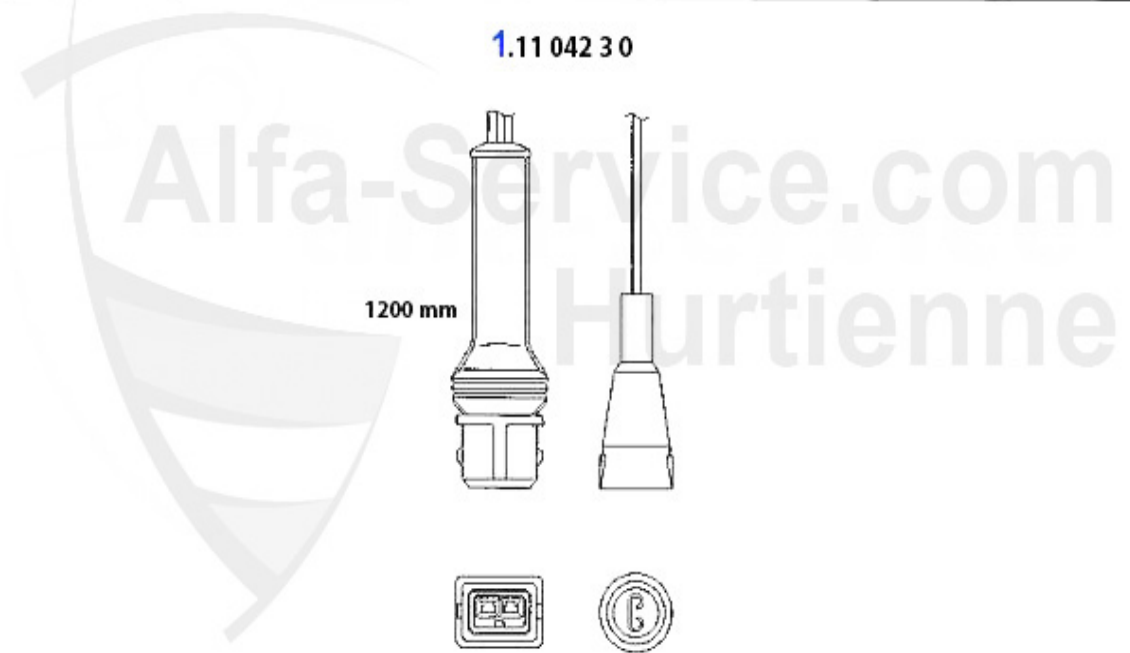

Lambda-Sonde/Lambda Probe 164 3.0 V6 Bj. >92

1 11 042 3 0

OE. 7654221 LAMBDA-PROBE

105.01 EUR