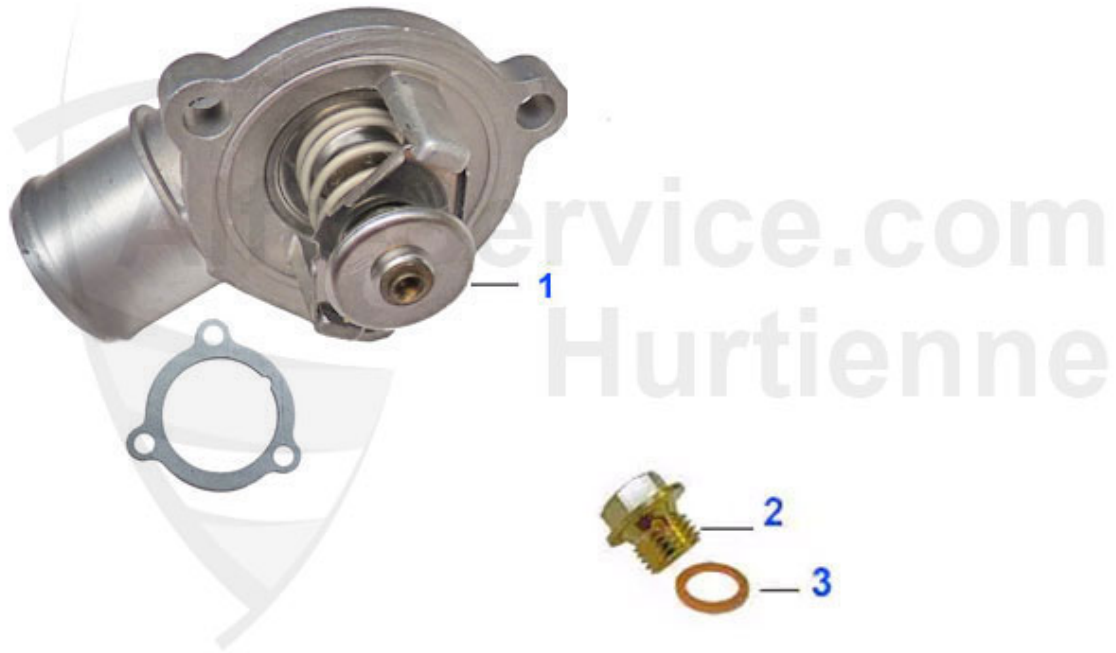

164/Super > ENGINE > COOLING SYSTEM > 3.0 V6 > THERMOSTAT

1	TH559862	THERMOSTAT 164/SUPER 3.0 V6,2.0 V6 TURBO	179.00 EUR
2	08 070 0 0	VENT BOLT WATER CIRCUIT INTAKE MANIFOLD OE 105020167601	8.50 EUR
3	08 084 0 0	GASKET BLEEDING SCREW OE 10280060	0.50 EUR