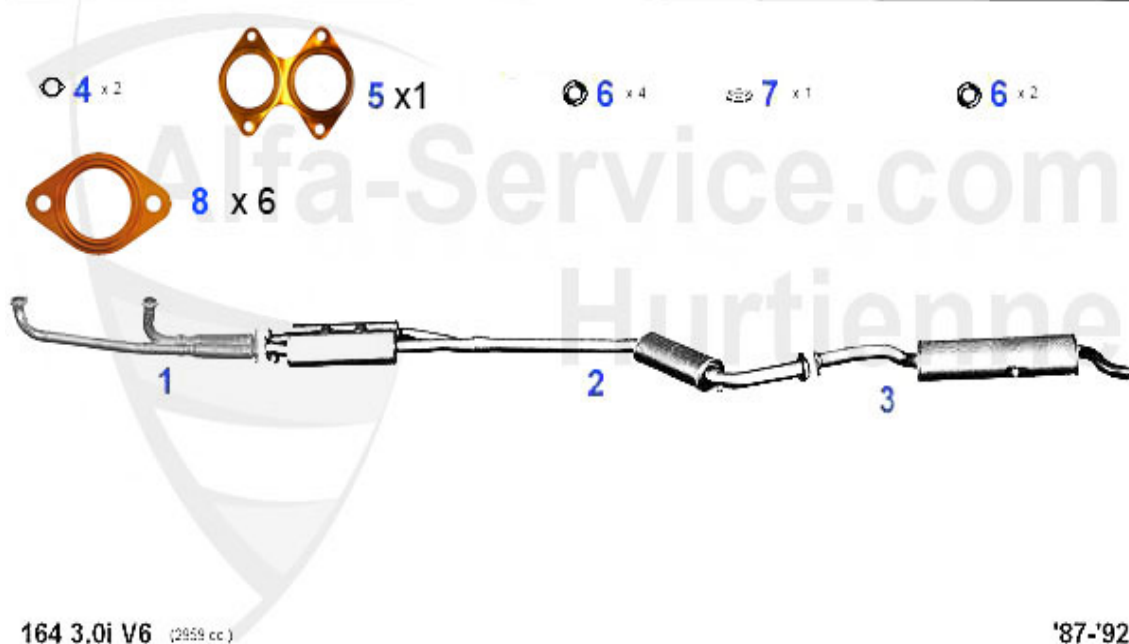

Abgasanlage/Exhaust System 164 3.0 V6 Bj. >92

1	VSD117201	FRONT MUFFLER 164 3.0 V6 87-92	223.13 EUR
2	MSD117209	CENTER MUFFLER 164 3.0 V6 >11.90	638.99 EUR
3	NSD117107	END MUFFLER 164 2.0 TS CAT >11.90 164 TURBO 88-92	219.00 EUR
4	SAT094414	GASKET FRONT MUFFLER 164/SUPER,RZ/SZ, GTV/SPIDER (916)	4.99 EUR
5	SAT256272	CATALYST GASKET 164 3.0 V6 2 PIECES INSTEAD OF THE DOUB	5.90 EUR
6	SAT091108	EXHAUST SILENT RUBBER BLOCK 155,164	2.90 EUR
7	SAT094003	MUFFLER RING FOR VARIOUS MODELS	10.50 EUR
8	AGKD06636	OE. 60506636 GASKET	5.89 EUR