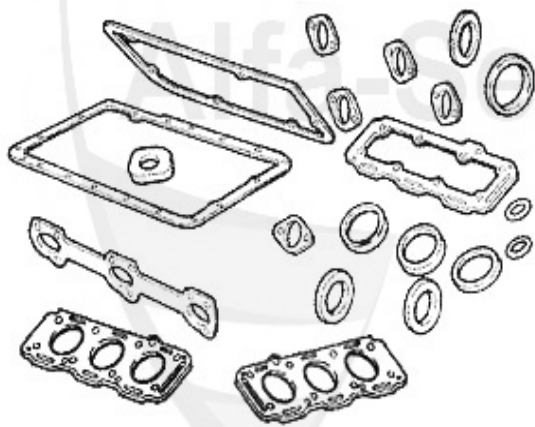

Motordichtsatz/Full Set 164/Super 3.0 V6 12V

---

1. MDS 116400

---

1 MDS116400

OE. 60777985 FULL SET 164 V6 3.0 87> GTV/SPIDER(916) 3.

395.00 EUR