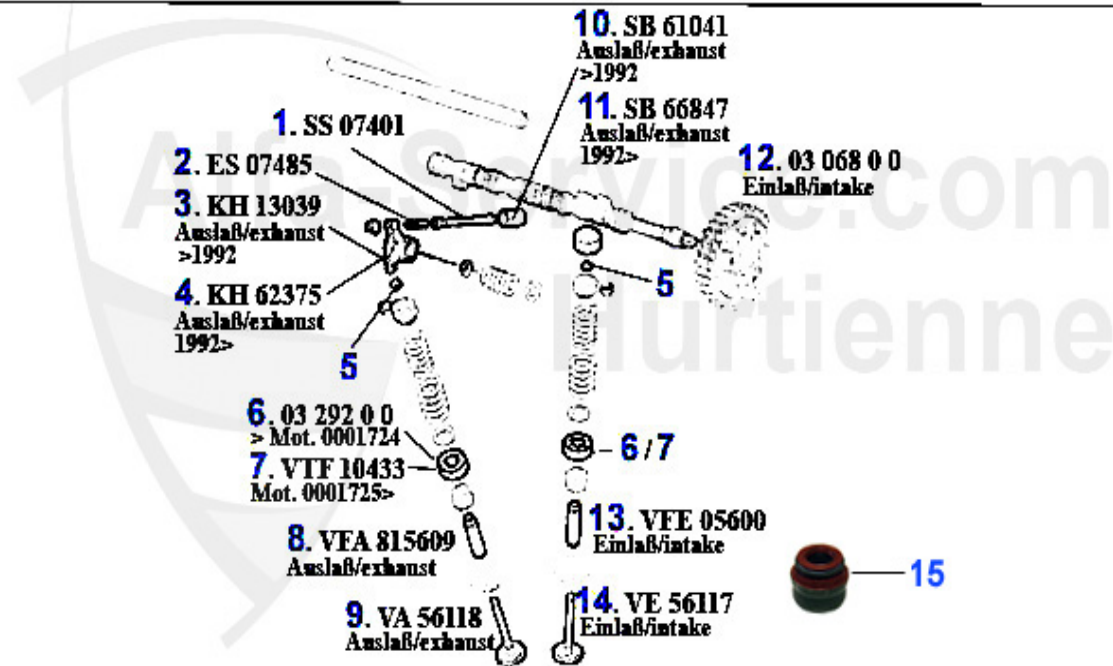

Ventiltrieb/Valve Train 164/Super 3.0 V6 12V

1	SS07401	PUSH ROD (exhaust) 75,155,164,166,RZ/SZ, GTV/SPIDER (91	Preis auf Anfrage
3	KH13039	Kipphebel (Auslaß) 75, 155, 164, RZ/SZ	47.12 EUR
4	KH62375	Kipphebel (Auslaß) 155, 164/Super, 166, gtv/spider (916	109.00 EUR
5	03 114 0 0	VALVE ADJUSTING SHIMS 200 pcs per box 2.525 - 3.500 mm	559.00 EUR
5	03 084 0 0	VALVE ADJUSTING SHIMS 205 pcs per box 1.500 - 2.500 mm	559.00 EUR
6	03 292 0 0	CUP FOR VALVE WASHER	9.90 EUR
7	VTF10433	OE. 60601088/60810433 VALVE CUP	6.81 EUR
8	VFA815609	OE. 60605721 VALVE GUIDE-EXHAUST 6-Cylinder 116	13.49 EUR
9	VA56118	OUTLET VALVE FOR 75,164/SUPER,RZ,SZ, GTV/SPIDER (916) 3	37.50 EUR
10	SB61041	OE. 60561041 EXHAUST TAPPET 6-CYL.	26.50 EUR
11	SB66847	CAMFOLLOWER 155,164 GTV/SPIDER 916 24 x 21,5 x 36	20.25 EUR
12	03 068 0 0	CAM FOLLOWER OE60612178	16.90 EUR
13	VFE05600	OE. 60605725 Valve Guide	25.00 EUR
14	VE56117	Ventil-Einlaß 75,164/Super,RZ,SZ,gt v/spider (916) 3.0	33.00 EUR
15	VSD3357	VALVE STEM SEAL 2.5 V6/3.0 V6/3.2 V6/ 147,156,164,166,G	3.90 EUR