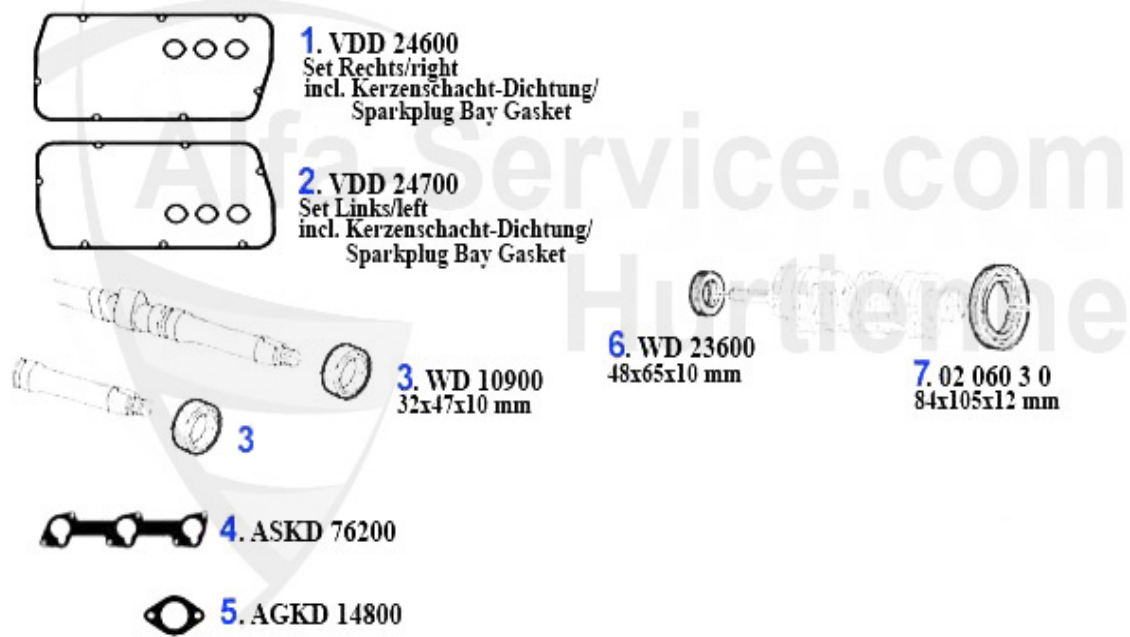

Motordichtsatz/Full Set 164/Super 2.0 V6 Turbo

1 MDS1163

OE. 5895399 FULL SET 2.0 V6 TURBO

399.00 EUR

Dichtungen Motor/Gaskets Engine 164/Super 3.0 V6 12V

1	VDD24600	CAM COVER GASKET RIGHT 6,75,90 INCL. RUBBER PLUG FOR SP	39.90 EUR
2	VDD24700	CAM COVER GASKET LEFT 6,75,90	39.90 EUR
3	WD10900	OIL SEAL CAMSHAFT 6/75/90/164/166/GTV/6, GTV/SPIDER (91	16.95 EUR
4	ASKD76200	Ansaugkrümmerdichtung 155,164/Super ,166,gtv/spider V6	9.13 EUR
5	AGKD14800	Abgaskrümmerdichtung 6,75,90,155, 164/Super,RZ/SZ 6-Zyl	6.69 EUR
6	WD23600	OE. 60567607 Sealing Gasket	21.00 EUR
7	02 060 3 0	OIL SEAL CORTECO (84/105/12) CRANKSHAFT REAR for Spider	35.50 EUR
7	02 060 3 5	OIL SEAL (84/105/12) CRANKSHAFT REAR Spider 1990-93, 75	44.90 EUR