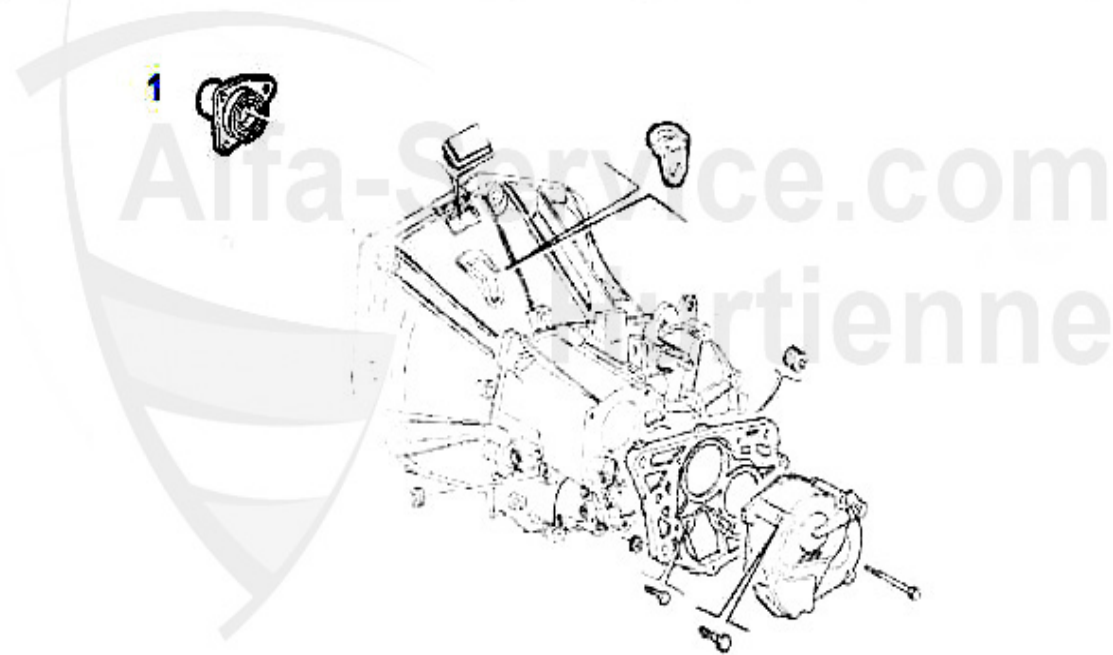

Ausrücker/Sleeve Bearing 164/Super 2.0 TS

---

1 FH11951

GUIDE BUSH FOR CLUTCH RELEASE BEARING 3 HOLES 145/6,147

79.00 EUR