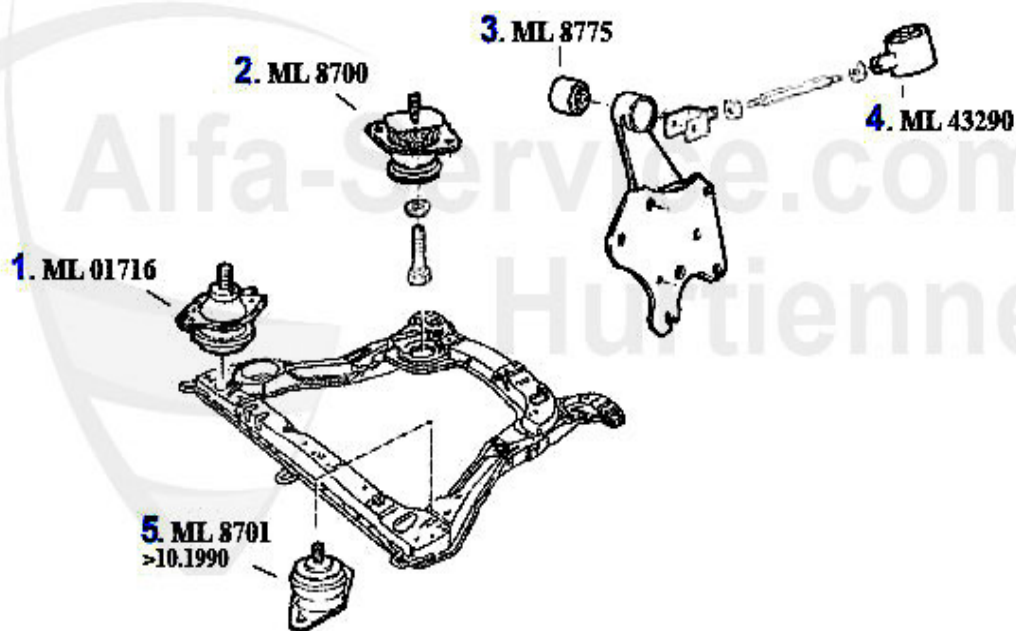

Motorlager/Enginemount 164 2.0 Turbo 4-Cyl.

2	ML8700	OE. 60801718 ENGINEMOUNT FR 164 2.0 Turbo 4-Cyl.	50.27 EUR
3	ML8775	Motorlagerbuchse vorne 145/6, 155,164,spider/gtv (916)	20.00 EUR
4	ML43290	OE. 60543290 ENGINEMOUNT 164 2.0 Turbo 4-Cyl./2.5 TD	63.00 EUR