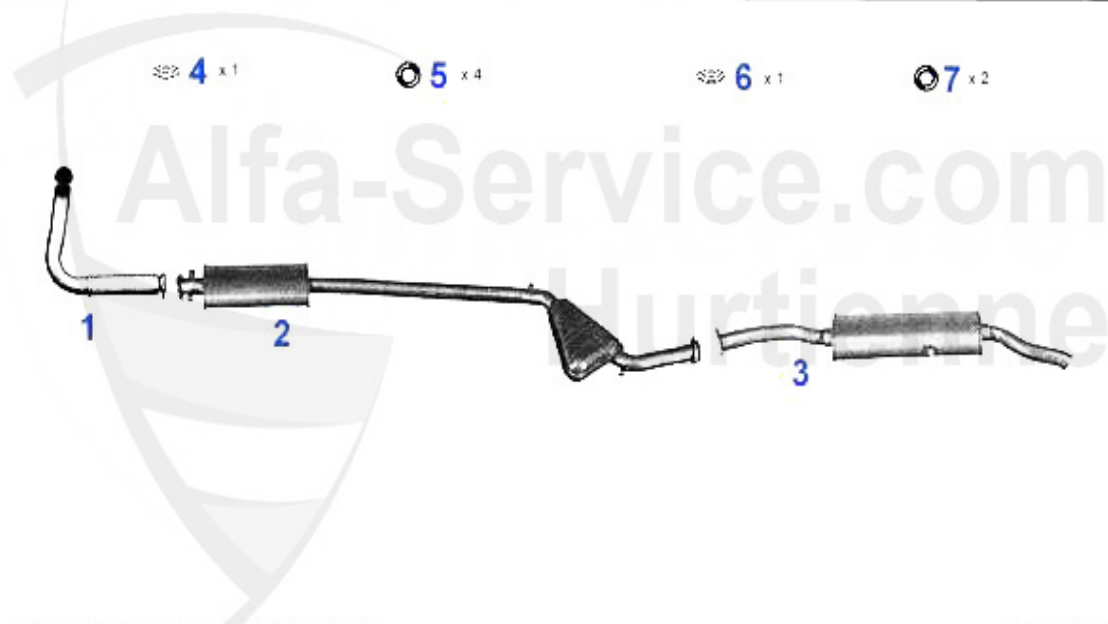

Abgasanlage/Exhaust System 164/Super 2.5 TD

164 2.5 TURBO DIESEL SUPER (2500 cc)

9/'92-'98

1	VR117301	Vorderrohr 164 2.5 TD	116.03 EUR
2	MSD456309	CENTER MUFFLER 164 2.0 TURBO 07.90-92 2.5 TD 12.90>	255.01 EUR
3	NSD117357	END MUFFLER 164 SUPER 2.5 TD	101.15 EUR
4	SAT094003	MUFFLER RING FOR VARIOUS MODELS	10.50 EUR
5	SAT091108	EXHAUST SILENT RUBBER BLOCK 155,164	2.90 EUR