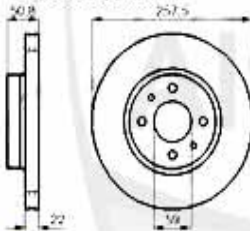

2. BS 100351
6-Cyl./TD/Q4
vorne/front
belüftet/ventil.

Bremsscheiben/Brakedisks 164/Super 1992>

1. BS 541851
2.0 TS
vorne/front
belüftet/ventil.