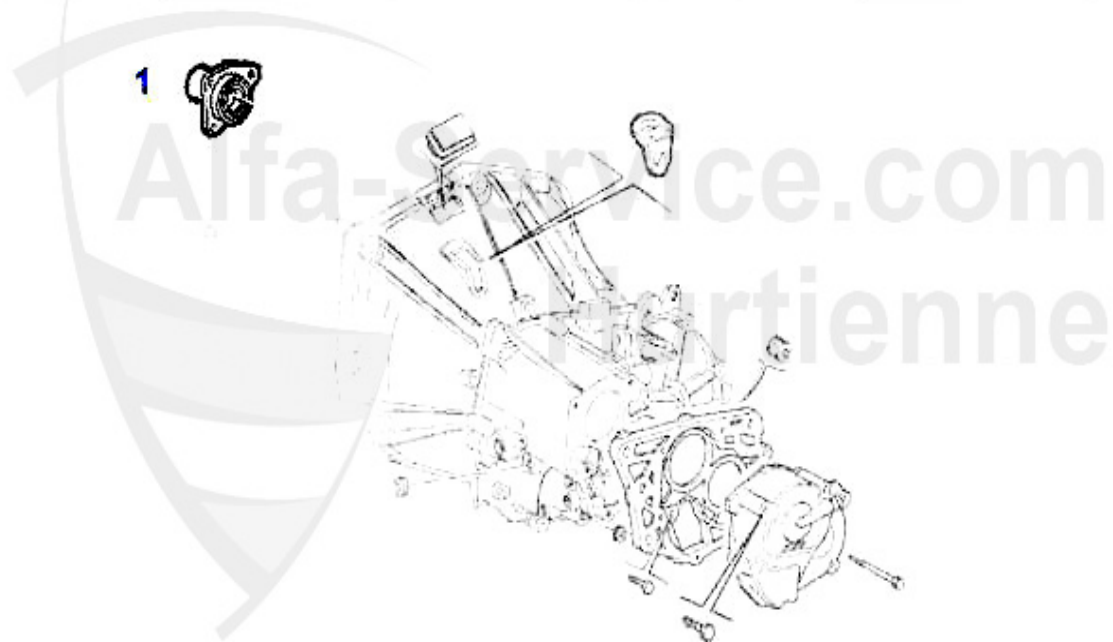

1 FH11951

GUIDE BUSH FOR CLUTCH RELEASE BEARING 3 HOLES 145/6,147

79.00 EUR

Kupplungs-Kit/Clutch Set 164 3.0 Q4

Life-Service.com
Hurtienne

1. KK 34937

1 KK34937

CLUTCH KIT OE 164/SUPER 4x4