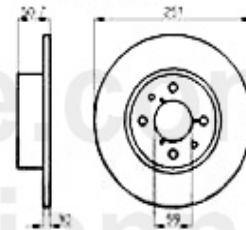

4. BS 541515
2.0 TS (not USA)
hinten/rear

5. BS 518815
2.0 TS USA, Turbo/6-Cyl./TD
hinten/rear