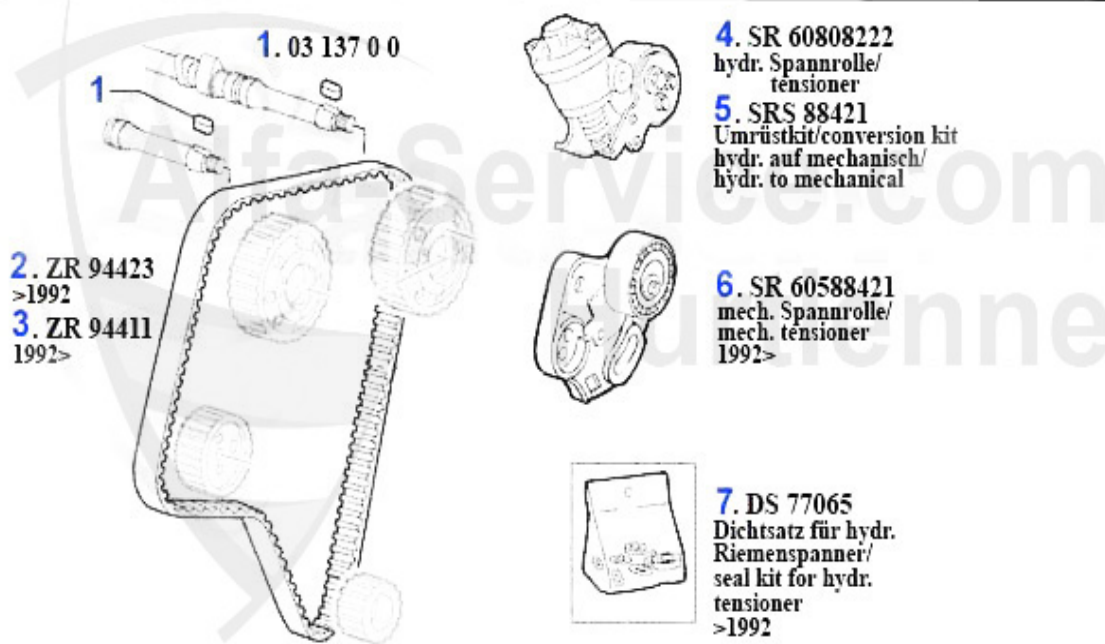

Zahnriemen/Timingbelt 164/Super 3.0 V6 12V

1	03 137 0 0	WEDGE FOR CAMSHAFTS	6.90 EUR
2	ZR94423	OE. 60562106 TIMING BELT	54.89 EUR
3	ZR94411	OE. 60500466 TIMINGBELT V6 12V 1992>	49.90 EUR
5	SRS88421	CONVERSION KIT TIMING BELT TENSIONER HYDRAULIC TO MECHA	239.00 EUR
6	SR60588421	OE. 60588421 BELT TENSIONER MECHANIC.	149.00 EUR
7	DS77065	OE. 60777065 GASKET-SET BELT TENSIONER	44.49 EUR