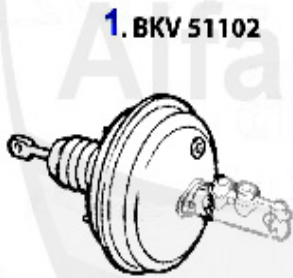

166 > BRAKE > BRAKE SERVO/BRAKE MASTER CYL.

BKV/Hauptbremszylinder/Brakeservo/Brake master cylinder 166

2. HBZ 8218
- DYNMIC CONTROL

3. HBZ 9166
+ DYNMIC CONTROL

1	BKV51102	BRAKE SERVO 166, WITHOUT BRAKE MASTER CYLINDER	374.45 EUR
2	HBZ8218	OE. 9948218 BRAKE MASTER CYLINDER 166 without DYNAMIC C	265.70 EUR
3	HBZ9166	OE. 9949166 BRAKE MASTER CYLINDER 166 with DYNAMIC CONT	178.50 EUR