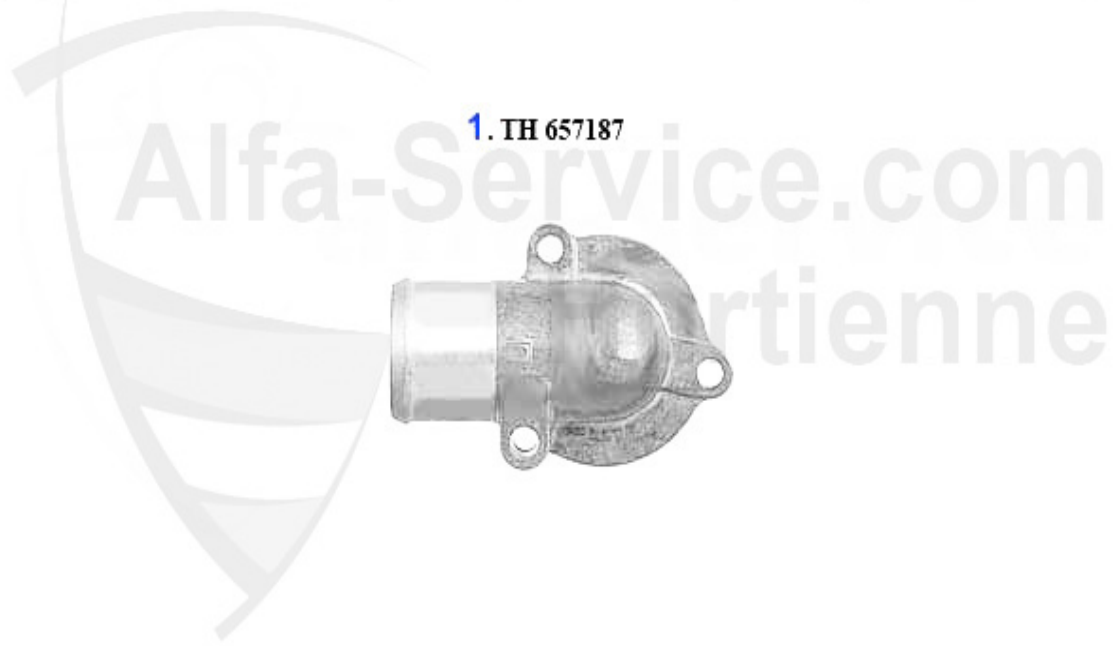

Thermostat 166 2.0 V6 Turbo

---

1 TH657187

THERMOSTAT 155,156,166,GTV,SPIDER (916) 6 CYL. (WITH HO

59.00 EUR