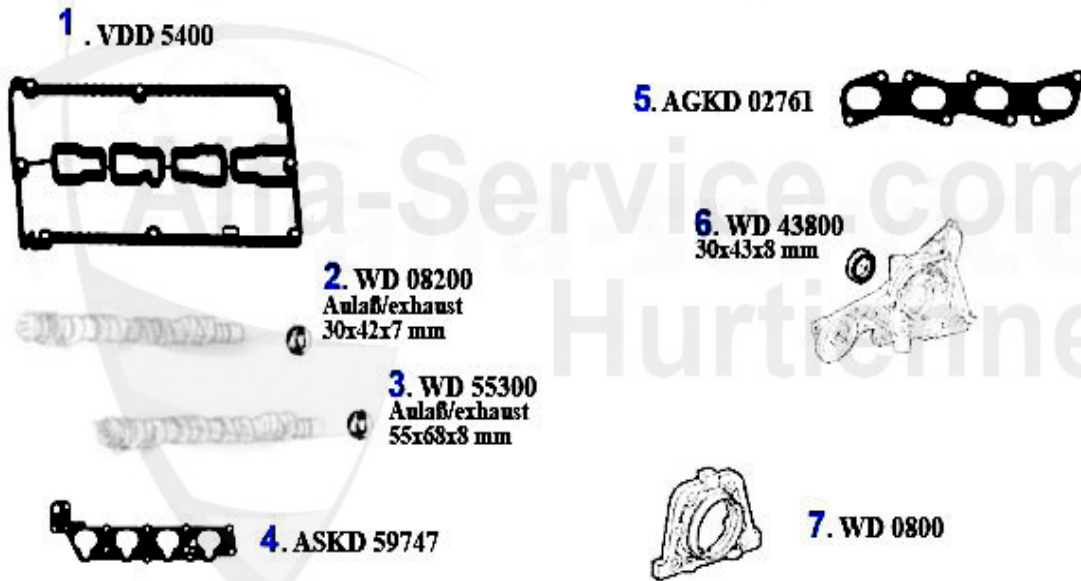

Dichtungen Motor/Gaskets Engine 166 2.0 TS

1	VDD5400	CAM COVER GASKET FOR PLASTIC COVER 145/6 , 156 GTV/ SPI	33.50 EUR
2	WD08200	CAMSHAFT 145/6,155,156,GTV/SPIDER (916), 166 VARIOUS 96	15.51 EUR
3	WD55300	CAMSHAFT OIL SEAL 145/6,155,156 1.6,1.7, 1.8,2.0 16V TS	17.90 EUR
4	ASKD59747	INTAKE MANIFOLD GASKET 145/6,147,155, 156,166,GTV/SPIDE	25.13 EUR
5	AGKD02761	EXHAUST MANIFOLD GASKET 145/6,147,155, 156,166,GTV/SPID	24.00 EUR
6	WD43800	Siri Kurbelwelle vorne (Riemensch.) 145/6 1.9 TD Bj. 94	9.75 EUR
7	WD0800	OIL SEAL CRANKSHAFT REAR (FLYWHEEL) 147 1.6 TS 16V/1.9	47.50 EUR