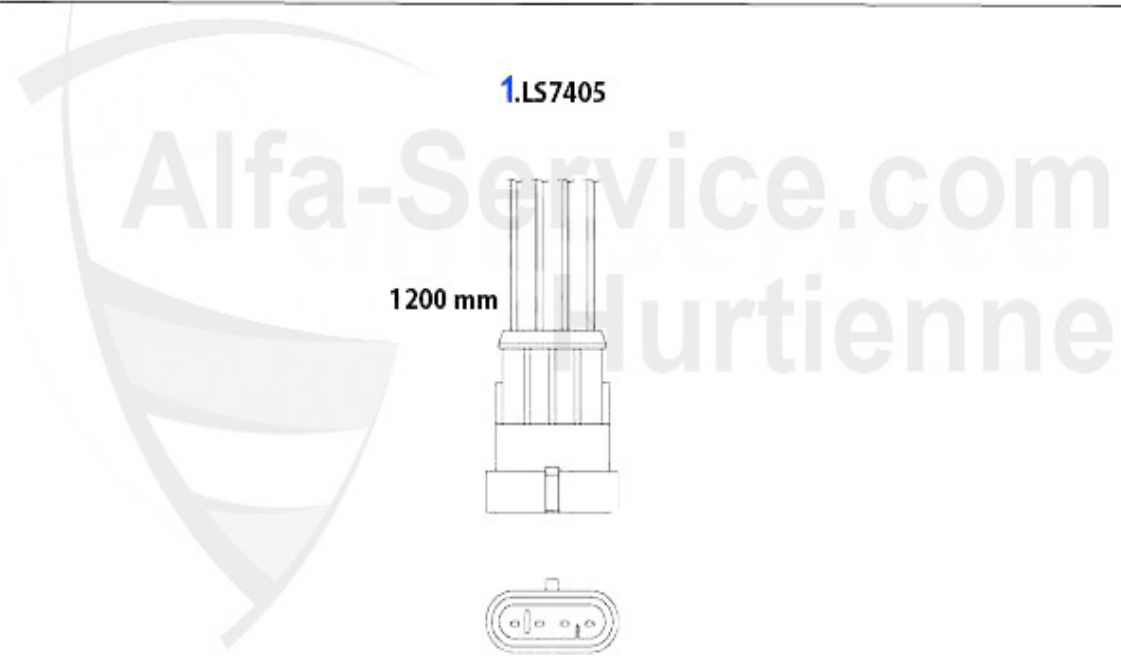

Lambda-Sonde/Lambda Probe 166 2.5/3.0 V6 24V CF2

---

1 LS7405

LAMBDA PROBE 145/6 1.4/1.6/1.8/16V TS/2.0 QV,156 1.6 16

127.00 EUR