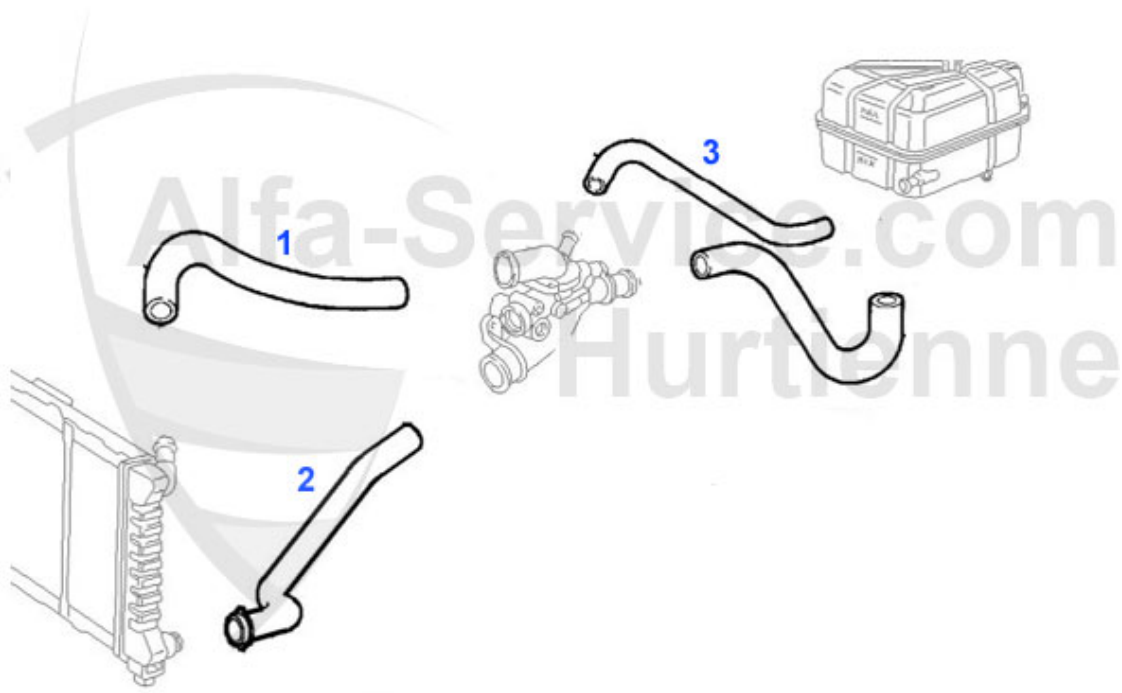

166 > ENGINE > ENGINE GASKETS > 2.0 TS > HOUSES

1 KWS38021

OEM 60651578 HOSE FROM THE EXPANSION TANK TO THE THERMO

9.89 EUR