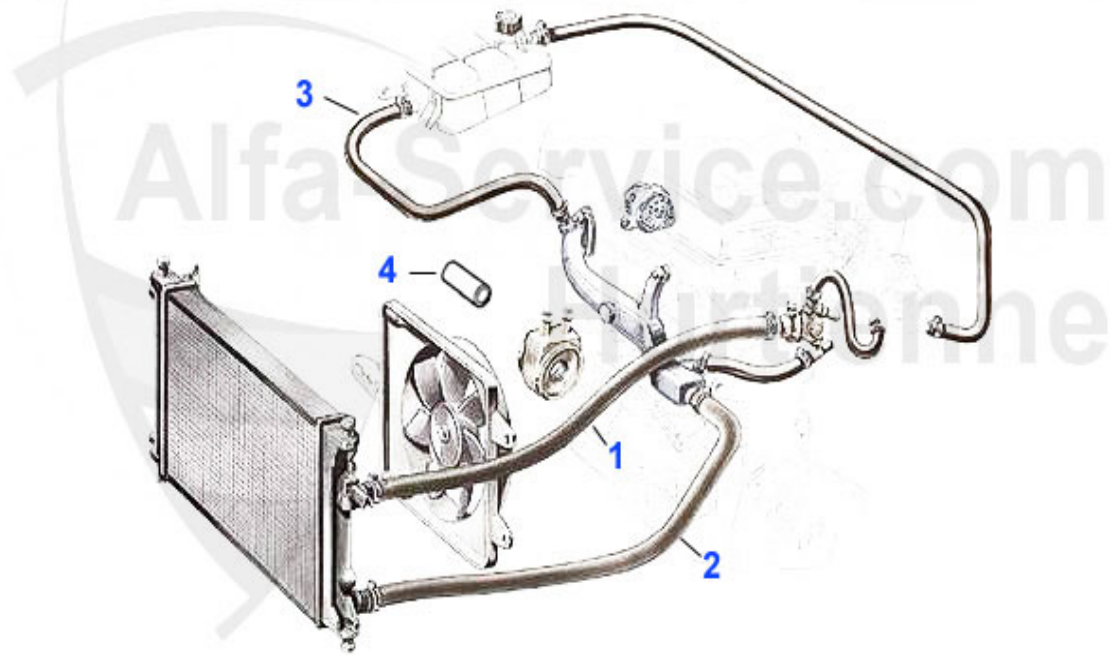

Kopfschraubensatz/Head Srew Set 166 2.4 JTD

1 ZKSS8300

HEAD SCREW SET 156,166 2.4 JTD

60.52 EUR

Motorkühlung/Coolingsystem 166 2.0 TS

1	KWS22960	Kühlwasserschlauch AR 166 oben (98-07) 2,0TS CF2+CF3 2,	24.00 EUR
2	KWS15457	LOWER WATER HOSE 166 2.0 TS	29.00 EUR
3	KWS38021	OEM 60651578 HOSE FROM THE EXPANSION TANK TO THE THERMO	9.89 EUR