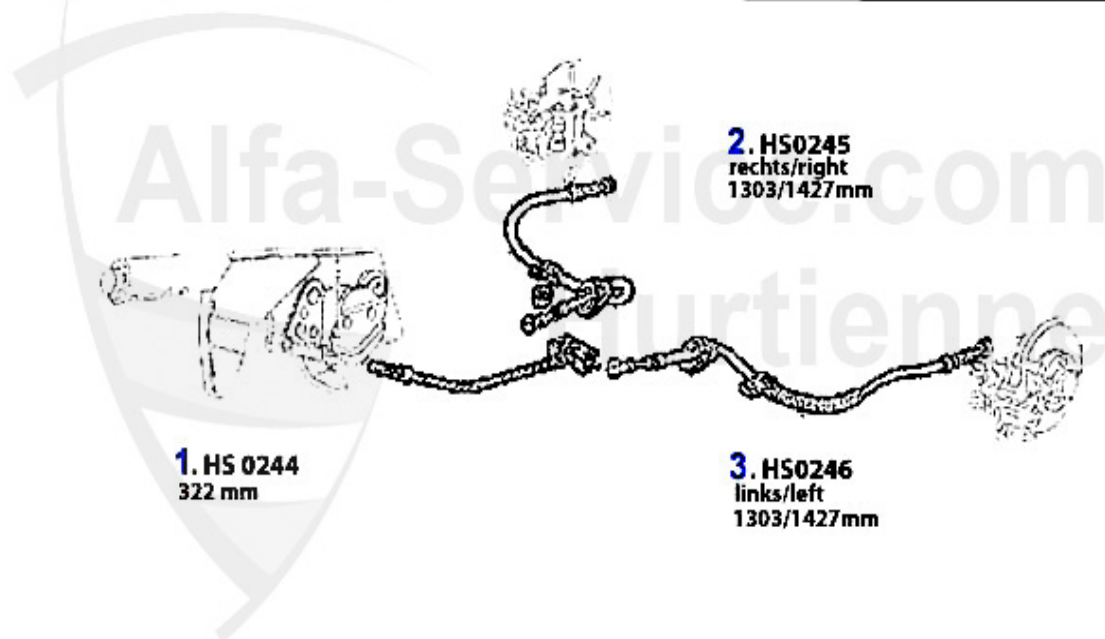

Handbremsseil/Brake Cable 166

1	HS0244	HAND BRAKE CABLE 166, FRONT	14.95 EUR
2	HS0245	HAND BRAKE CABLE 166, RIGHT	37.96 EUR
3	HS0246	HAND BRAKE CABLE 166, LEFT	34.88 EUR