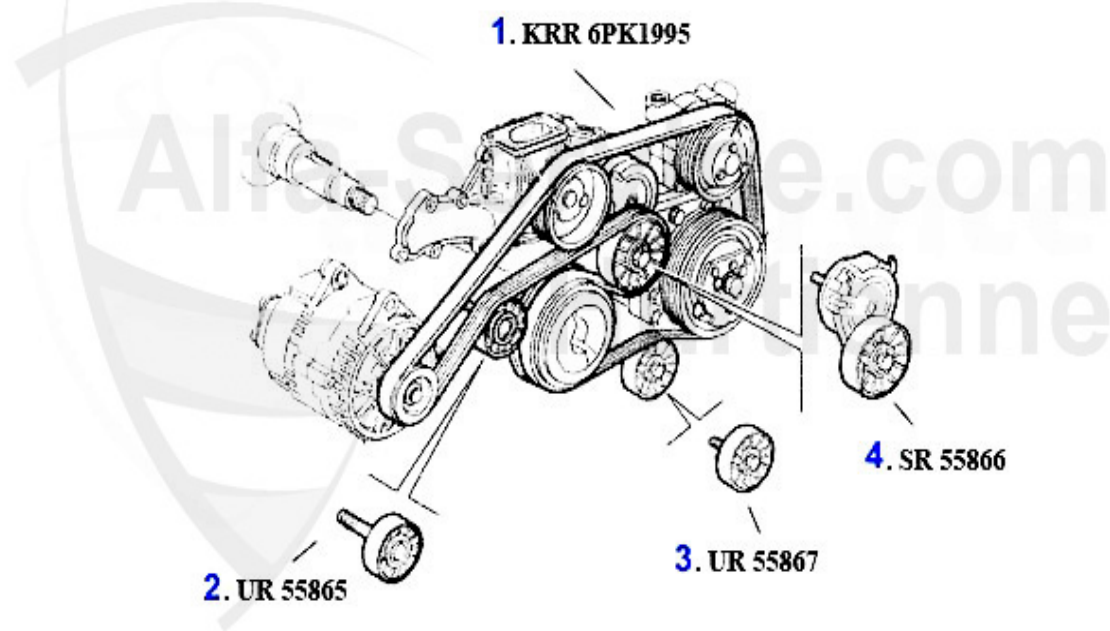

Keilriemen/V-Belt 166 V6 24V

1	KRR6PK1995	V-BELT 6PK1995, OE.60626658, 147/156/ 166/GTV SPIDER (9	29.00 EUR
2	UR55865	IDLER PULLEY FOR DRIVE BELT 156,166,GTV/ SPIDER (916) V	42.70 EUR
3	UR55867	IDLER PULLEY FOR DRIVE BELT 156,166, GTV/SPIDER (916) V	55.00 EUR
4	SR55866	TENSIONER PULLEY FOR DRIVE BELT 156, 166 V6 24V/GTA	149.00 EUR