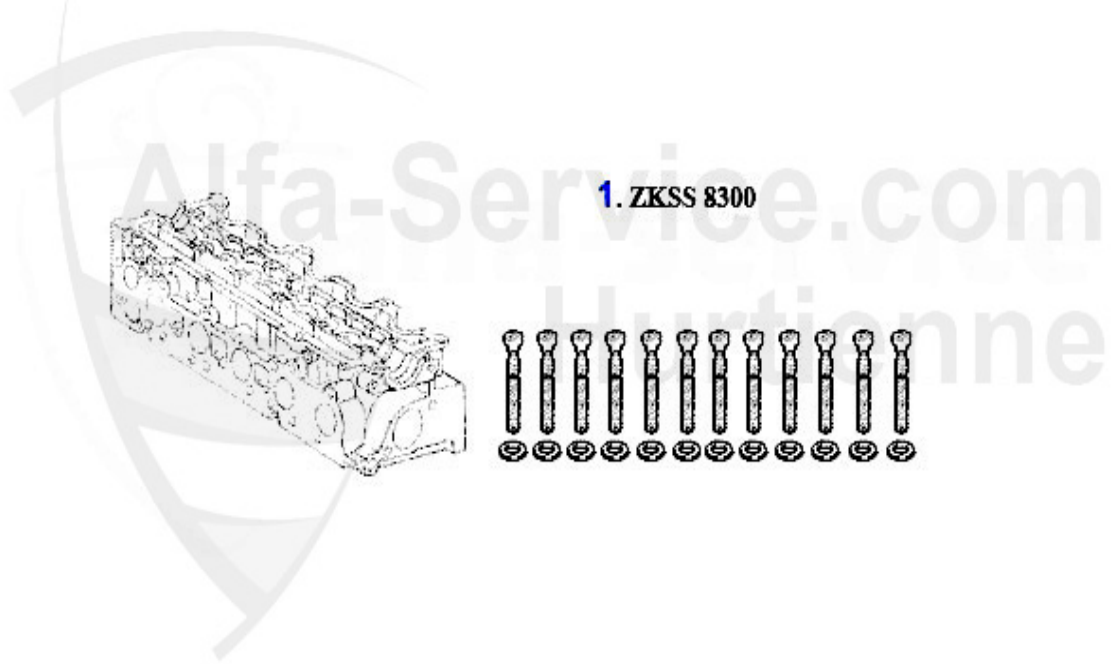

Kopfschraubensatz/Head Srew Set 166 2.4 JTD

---

1 ZKSS8300

HEAD SCREW SET 156,166 2.4 JTD

60.52 EUR