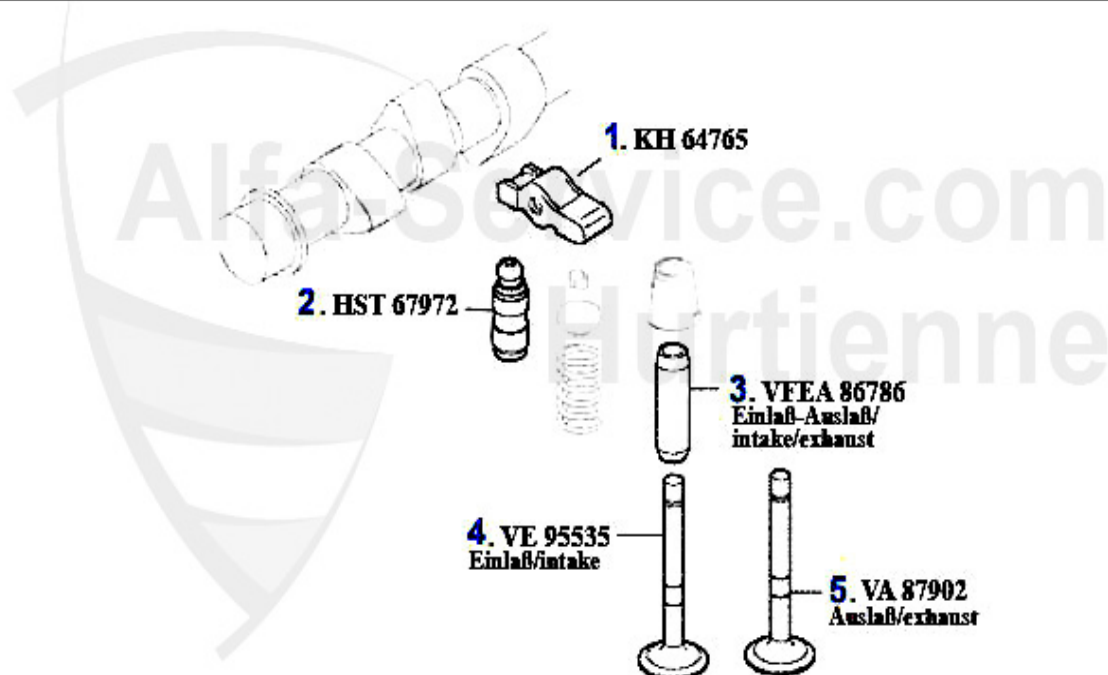

Ventiltrieb/Valve Train 166 2.4 JTD 20V

1	KH64765	Kipphebel 147,156,166,Nuovo GT JTD 16/20V	10.67 EUR
2	HST67972	Stößel 147,156,166,Nuovo GT JTD 16/20V	35.11 EUR
3	VFEA86786	OE. 55186786 Valve Guide Intake/Exhaust JTD 16/20V	13.34 EUR
4	VE95535	OE. 55195535 Valve Intake JTD 16/20V	18.98 EUR
5	VA87902	OE. 46787902 Valve-Exhaust JTD 16/20V	20.00 EUR