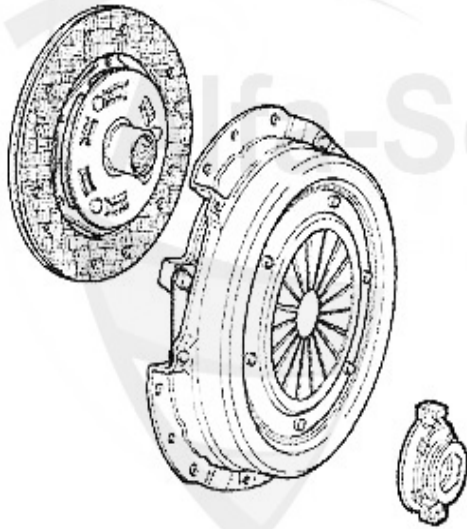

Ausrücker/Sleeve Bearing 166 2.0 V6 Turbo

1 FH11951

GUIDE BUSH FOR CLUTCH RELEASE BEARING 3 HOLES 145/6,147

79.00 EUR

Kupplungs-Kit/Clutch Set 166 2.5 V6 24V

1. KK 739490

Ø 235 mm

1 KK739490