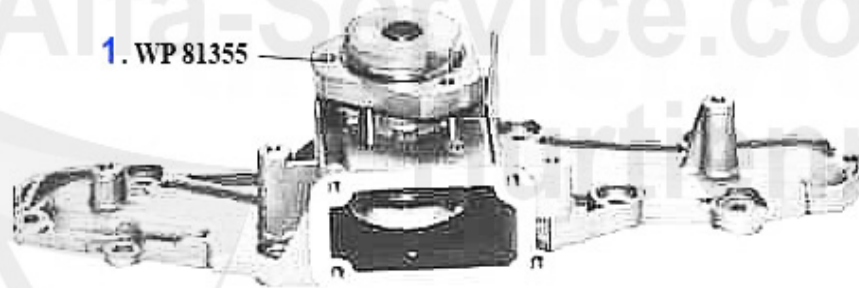

Wasserpumpe/Waterpump 166 V6 24V

---

1 WP81355

OE. 60816018 WATER PUMP V6 24V

158.00 EUR