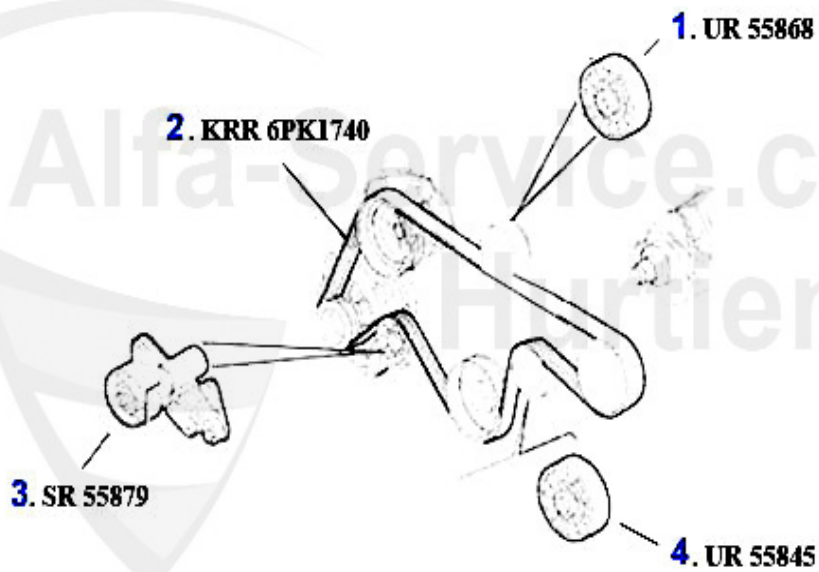

Keilriemen/V-Belt 166 2.4 JTD 20V

1	UR55868	IDLER PULLEY RIBBED DRIVE BELT 156/166 2.4 JTD (WITH AC	40.01 EUR
2	KRR6PK1740	TIME BELT 6PK1740 166 2.4 JTD servopompa/climacompresso	31.70 EUR
3	SR55879	Riemenspanner Keilrippenriemen 156/ 166 2.4 JTD	173.37 EUR
4	UR55845	Umlenkrolle f. Keilrippenriemen 166 2.4 JTD	78.48 EUR