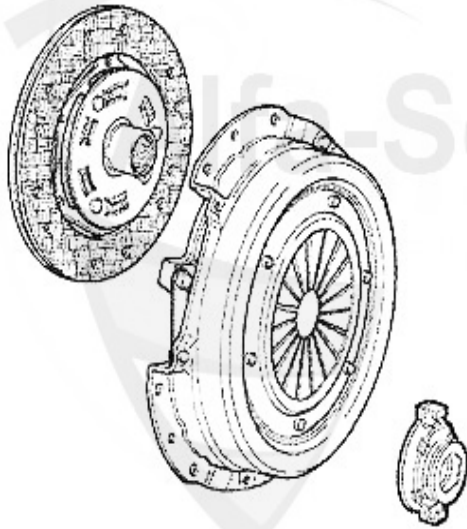

Kupplungs-Kit/Clutch Set 166 3.2 V6 24V

1. KK 740355

Ø 235 mm

1 KK740355

OE. 71710355 KIT CLUTCH 166 2.0 V6 Turbo 3.2 V6 24V

365.00 EUR