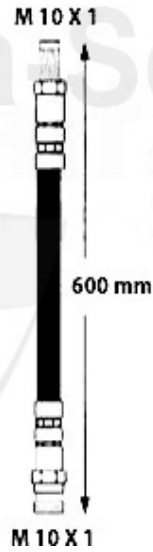

2. BS 511921
vorne/front
6-Cyl.