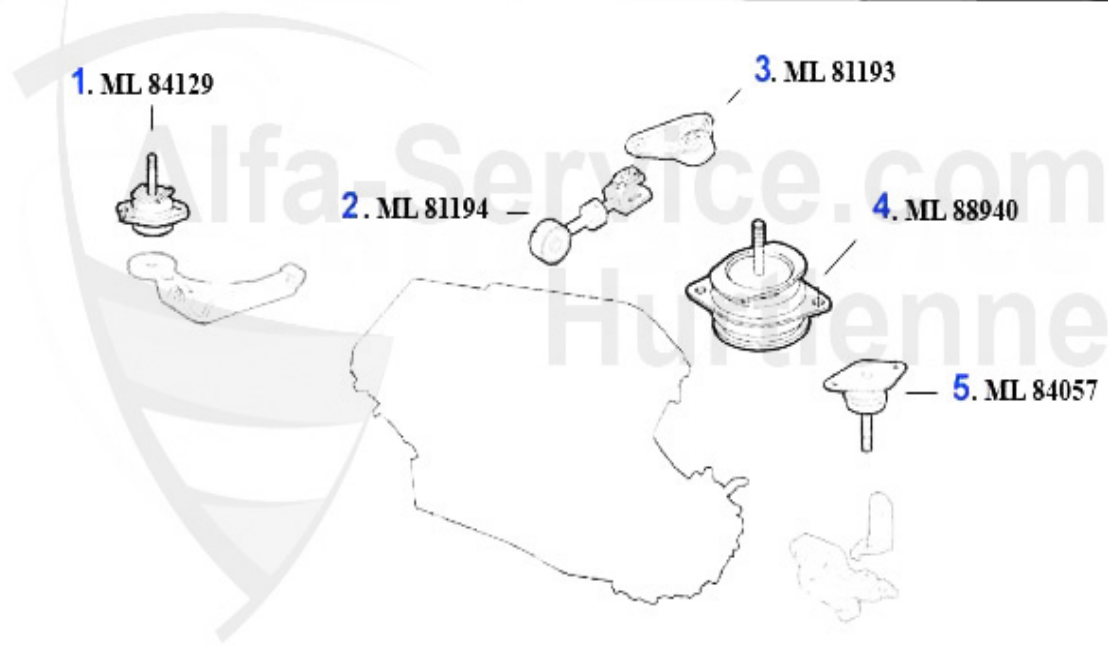

Motorlager/Enginemount 166 2.4 JTD 20V

1	ML84129	OE. 60684129 ENGINEMOUNT fr. 166 2.4 JTD 20V	242.00 EUR
2	ML81194	OE. 60681194 ENGINEROD 166 2.4 JTD 20V	17.50 EUR