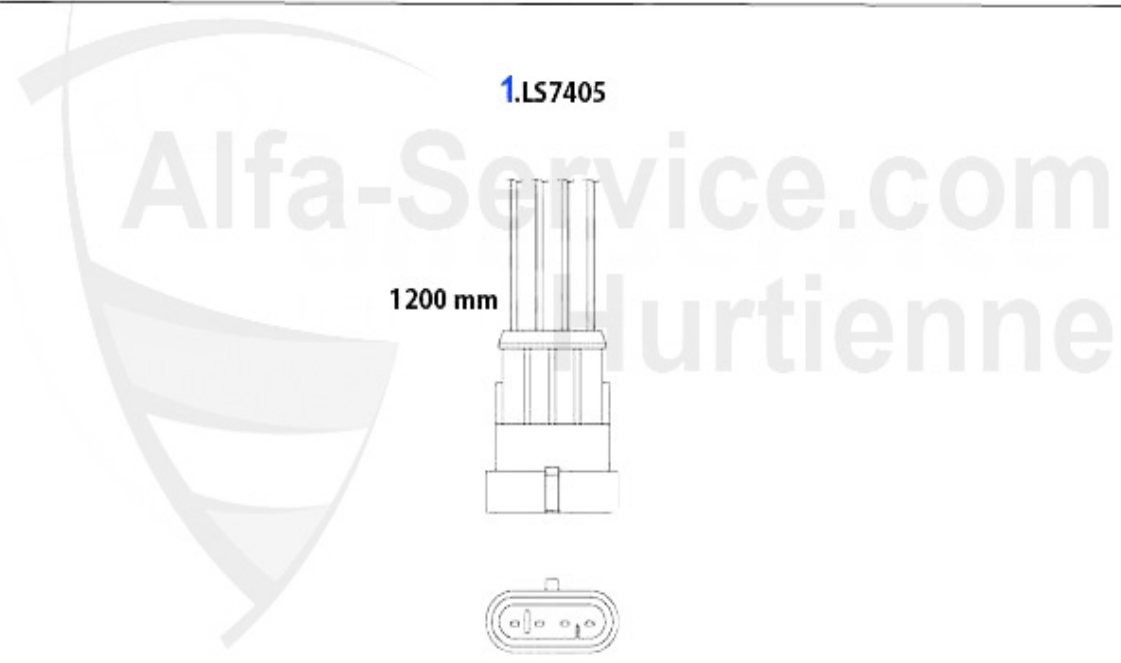

Lambda-Sonde/Lambda Probe 166 2.0 V6 Turbo

---

1 LS7405

LAMBDA PROBE 145/6 1.4/1.6/1.8/16V TS/2.0 QV,156 1.6 16

127.00 EUR