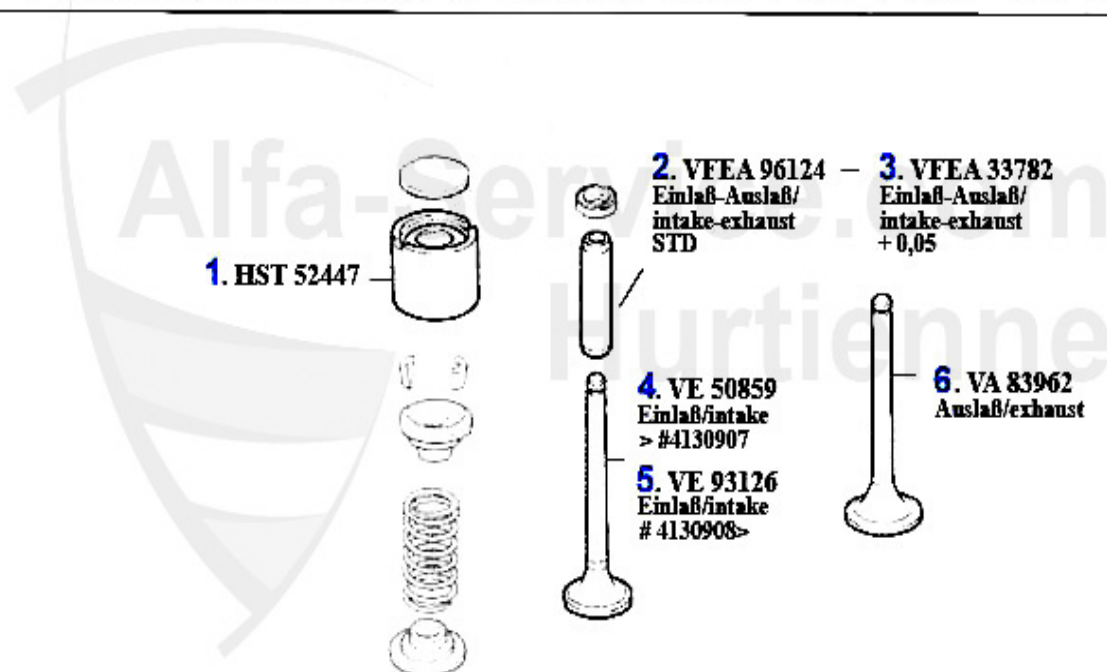

Ventiltrieb/Valve Train 166 2.4 JTD 10V

1	HST52447	Hydrost	14.26 EUR
2	VFEA96124	VALVE GUIDE INTAKE/EXHAUST 166 2.4 JTD 10V	4.90 EUR
3	VFEA33782	Ventilführung Ein-/Auslaß +0.05 JTD 8/10V 145/6,147,156	4.11 EUR
4	VE50859	Ventil-Einlaß 145/6,147,156,166 JTD 8/10V	21.03 EUR
5	VE93126	Ventil-Einlaß 147,156,166 JTD 8/10V Bj. 6.04>	20.21 EUR
6	VA83962	Ventil-Auslaß 145/6,147,156,166 JTD 8/10V	32.83 EUR