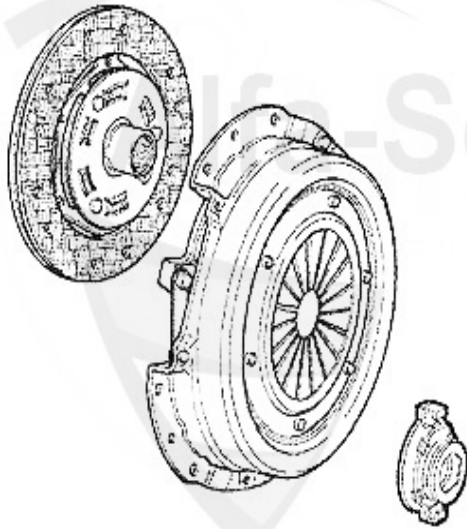

OE.71739490 KIT CLUTCH 166 2.5/3.0 V6 24V

352.89 EUR

Ausrücker/Sleeve Bearing 166 2.5 V6 24V

1 FH11951

GUIDE BUSH FOR CLUTCH RELEASE BEARING 3 HOLES 145/6,147

79.00 EUR

Kupplungs-Kit/Clutch Set 166 3.0 V6 24V