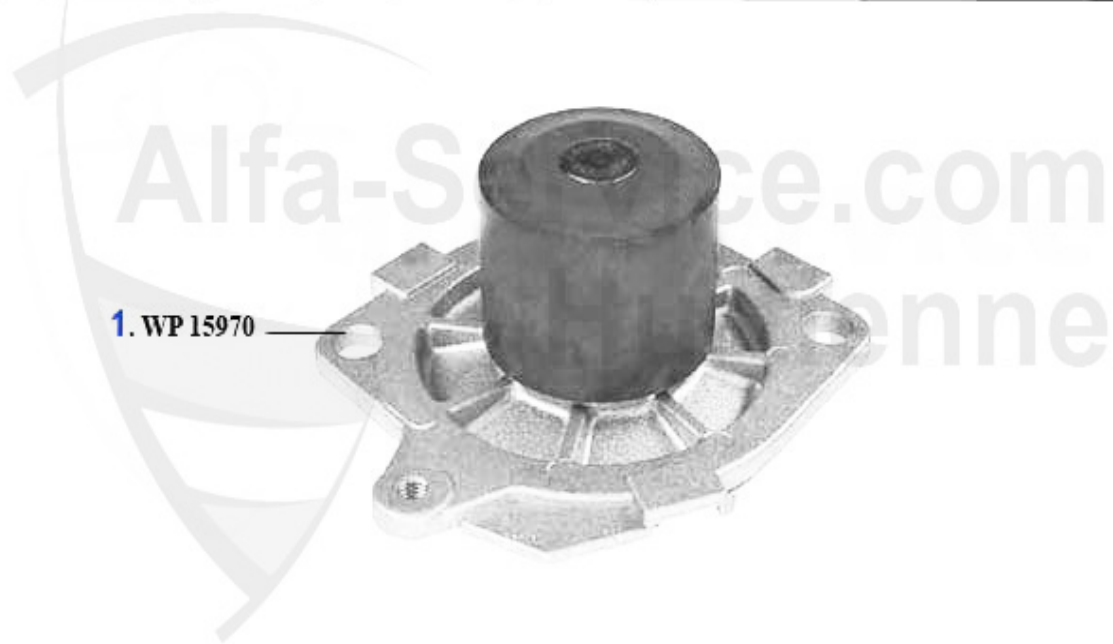

Wasserpumpe/Waterpump 166 2.4 JTD 10V

---

1 WP15970

OE. 46515970 WATER PUMP 1.9/2.4 8/10 V

60.52 EUR