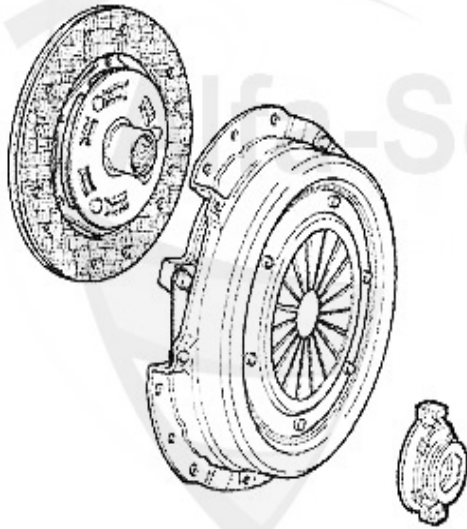

Kupplungs-Kit/Clutch Set 166 2.4 JTD 20V

Life-Service.com
1.KK 192735
Hurtienne

1 KK192735

OE. 55192735 KIT CLUTCH 156,166 2.4 JTD 20V

286.22 EUR