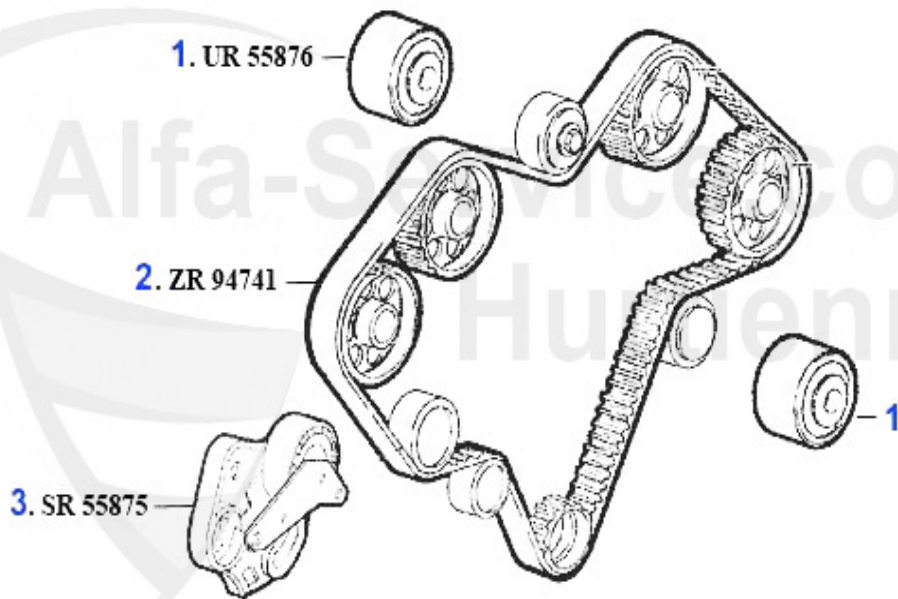

Zahnriemen/Timingbelt 166 2.5 V6 24V

1	UR55876	IDLER PULLEY FOR DRIVE BELT 147,156,166, GTV/SPIDER (91	79.90 EUR
2	ZR94741	TIMING BELT 185H9.5P280 147,156,166,GTV/ SPIDER (916),N	129.00 EUR
3	SR55875	OE. 55196536 BELTSTRETCHER	149.00 EUR