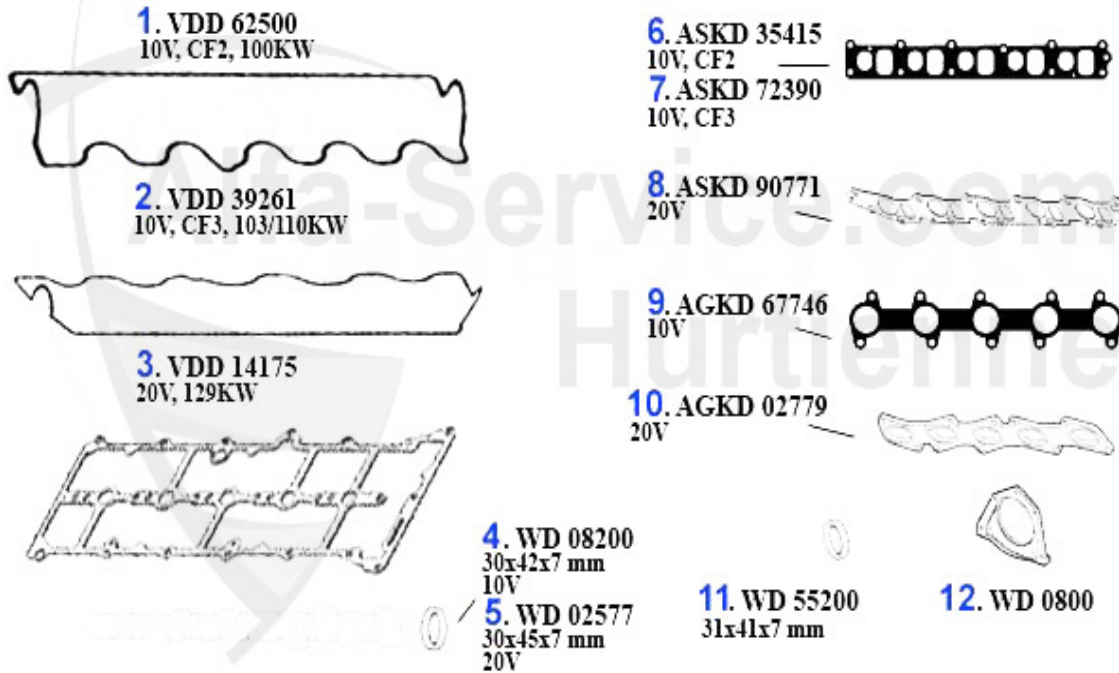

Dichtungen Motor/Gaskets Engine 166 2.4 JTD

1	VDD62500	Ventildeckeldichtung 156,166 2.4 JTD CF 2 Bj. 09.97-10.	14.26 EUR
2	VDD39261	OE. 46739261/60816566 Gasket	17.34 EUR
3	VDD14175	OE. 46814175 Gasket	22.05 EUR
4	WD08200	CAMSHAFT 145/6,155,156,GTV/SPIDER (916), 166 VARIOUS 96	15.51 EUR
5	WD02577	CRANKSHAFT OIL SEAL 147,156,166,NUOVO GT 1.9/2.4 JTD 16	5.90 EUR
6	ASKD35415	OE. 60814987/7735415 Gasket	17.85 EUR
7	ASKD72390	Ansaugkr	17.96 EUR
8	ASKD90771	OE. 55190771 Gasket	35.58 EUR
9	AGKD67746	OE. 60813631/46414437/46467746 Gasket	12.83 EUR
10	AGKD02779	OE. 73502779 Gasket	16.62 EUR
11	WD55200	OE.7628850 oil seal crankshaft front	10.31 EUR
12	WD0800	OIL SEAL CRANKSHAFT REAR (FLYWHEEL) 147 1.6 TS 16V/1.9	47.50 EUR