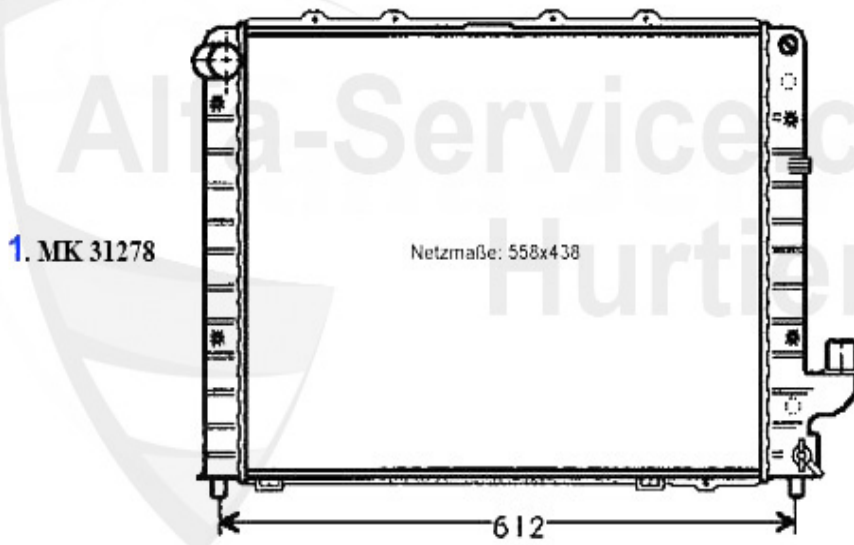

Kühler/Radiator 166 2.4 JTD 10V

1 MK31278

Motorkühler 166 2.0 V6 Turbo, 2.4 JTD 10V/20V

289.80 EUR