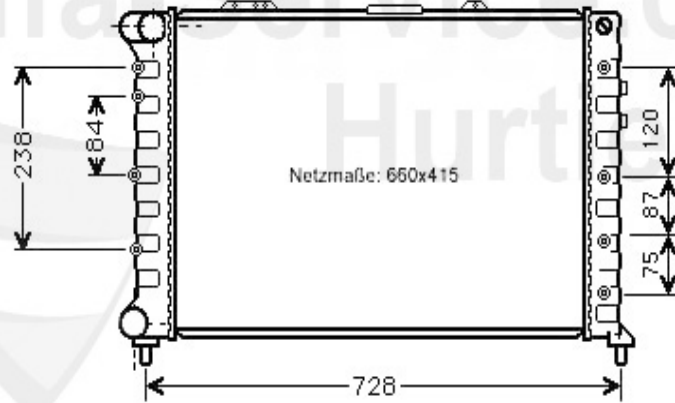

Kühler/Radiator 166 V6 24V

1. MK 32696

1 MK32696

OE. 60690408 RADIATOR 166 V6 24V

465.00 EUR