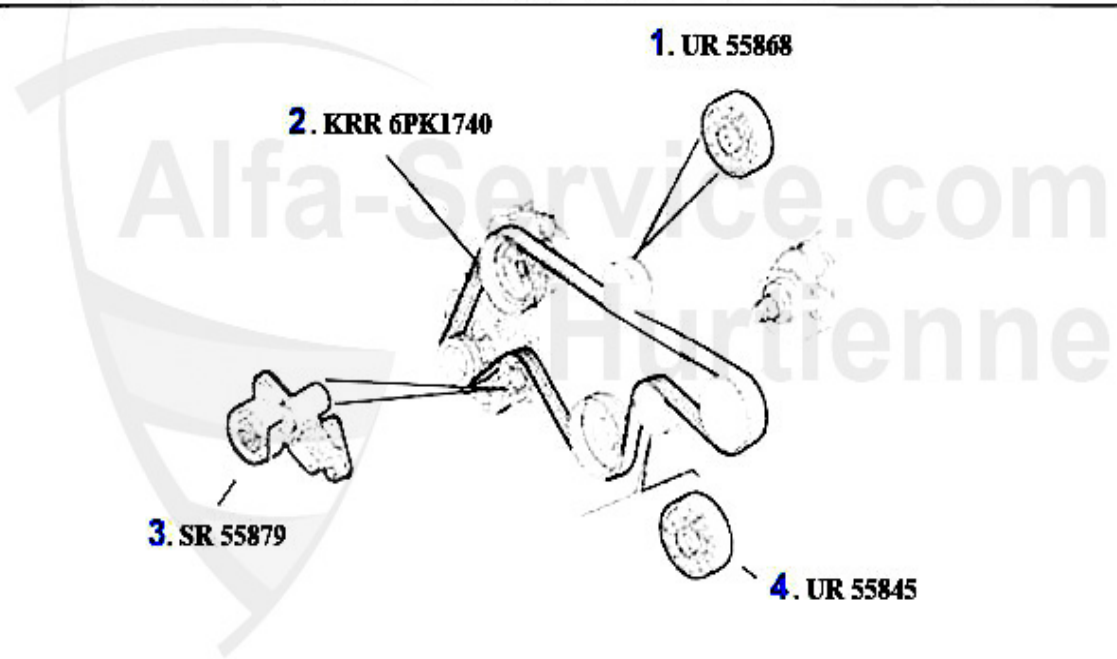

Keilriemen/V-Belt 166 2.4 JTD 10V

1	UR55868	IDLER PULLEY RIBBED DRIVE BELT 156/166 2.4 JTD (WITH AC	40.01 EUR
2	KRR6PK1740	TIME BELT 6PK1740 166 2.4 JTD servopompa/climacompresso	31.70 EUR
3	SR55879	Riemenspanner Keilrippenriemen 156/ 166 2.4 JTD	173.37 EUR
4	UR55845	Umlenkrolle f. Keilrippenriemen 166 2.4 JTD	78.48 EUR