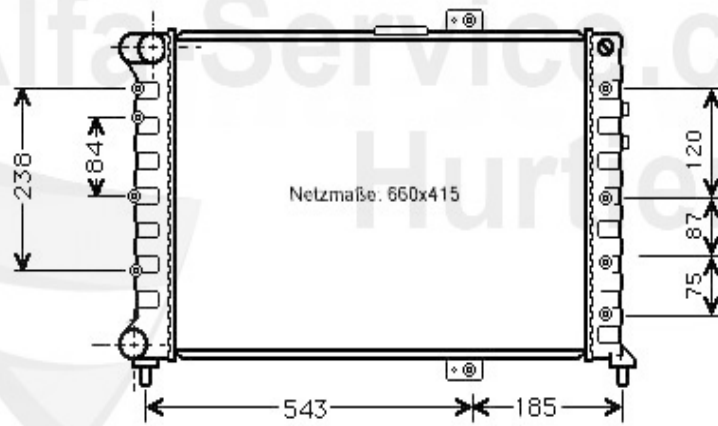

Kühler/Radiator 166 2.0 TS

1. MK 32505

1 MK32505

Motorkühler 166 2.0 TS (Schaltwagen)

204.14 EUR