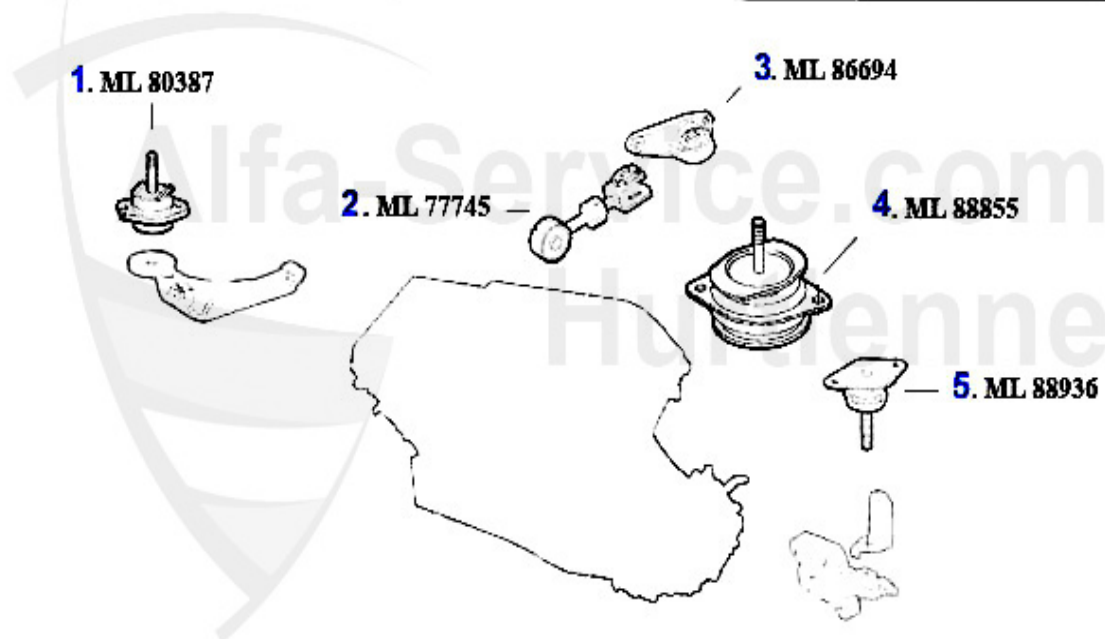

Motorlager/Enginemount 166 V6 24V

3	ML86694	OE. 82486694 ENGINE BRACKET 166 6-Cyl.	179.00 EUR
5	ML88936	OE. 82488936 ENGINEMOUNT RL 166 6-Cyl.	143.00 EUR