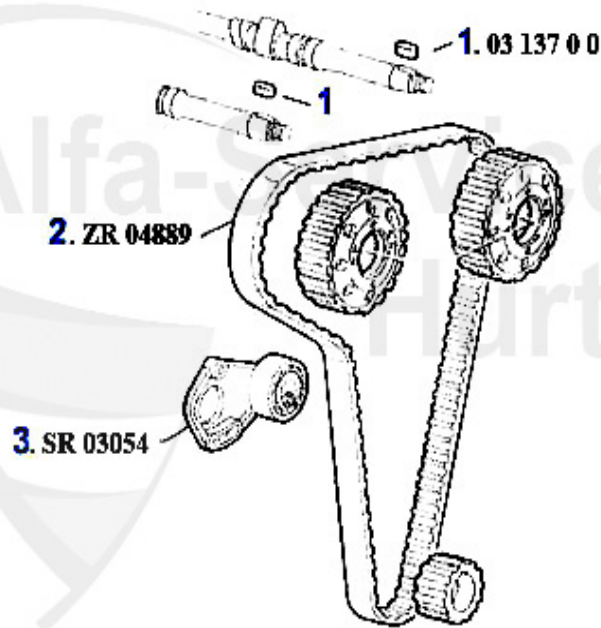

Zahnriemen/Timingbelt 166 2.0 V6 Turbo

1	03 137 0 0	WEDGE FOR CAMSHAFTS	6.90 EUR
2	ZR04889	OE. 60604889 TIMINGBELT 166 2.0 V6 Turbo	55.00 EUR
3	SR03054	TENSION PULLEY 166 2.0 V6 TURBO	129.00 EUR