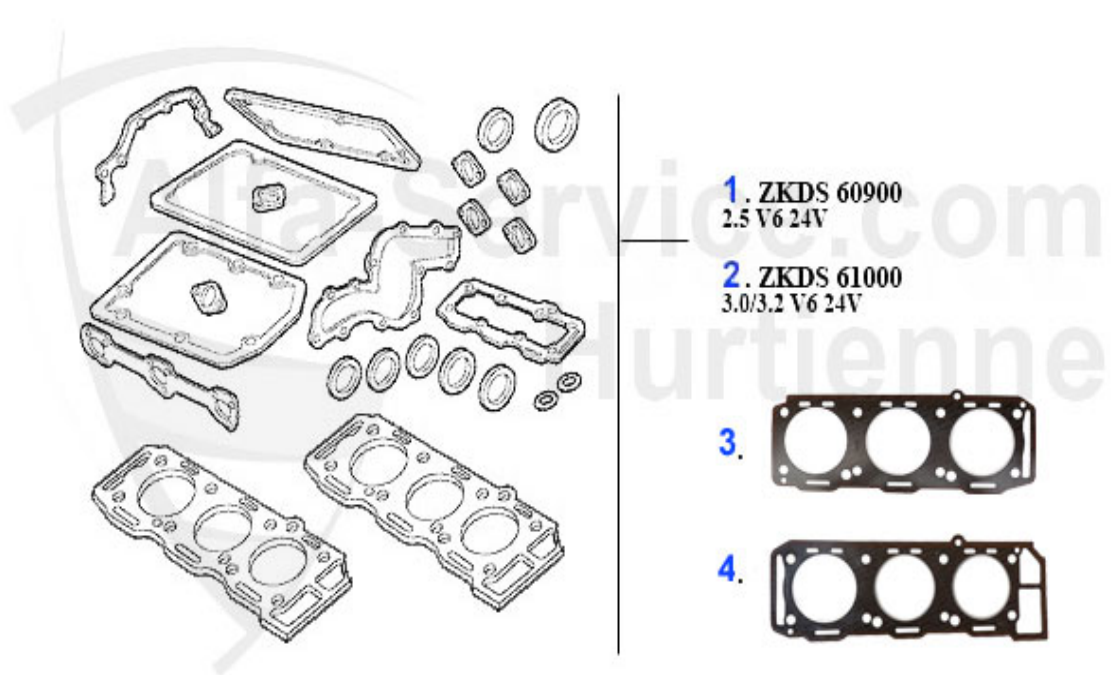

166 > ENGINE > ENGINE GASKETS > 2.5/3.0/3.2 V6 24V > HEAD SET

1	ZKDS60900	HEAD GASKET SET 156,166 2.5 V6 24V	334.90 EUR
2	ZKDS61000	HEAD GASKET SET 147,156,166,GTV/SPIDER (916),NUOVO GT V	279.00 EUR
3	ZKD7475	CYLINDER HEAD GASKET V6-24V LEFT 147,156,166,GT+SPIDER	55.00 EUR
4	ZKD7290	CYLINDER HEAD GASKET RIGHT 147,156,166,GT+SPIDER 916, V	59.50 EUR