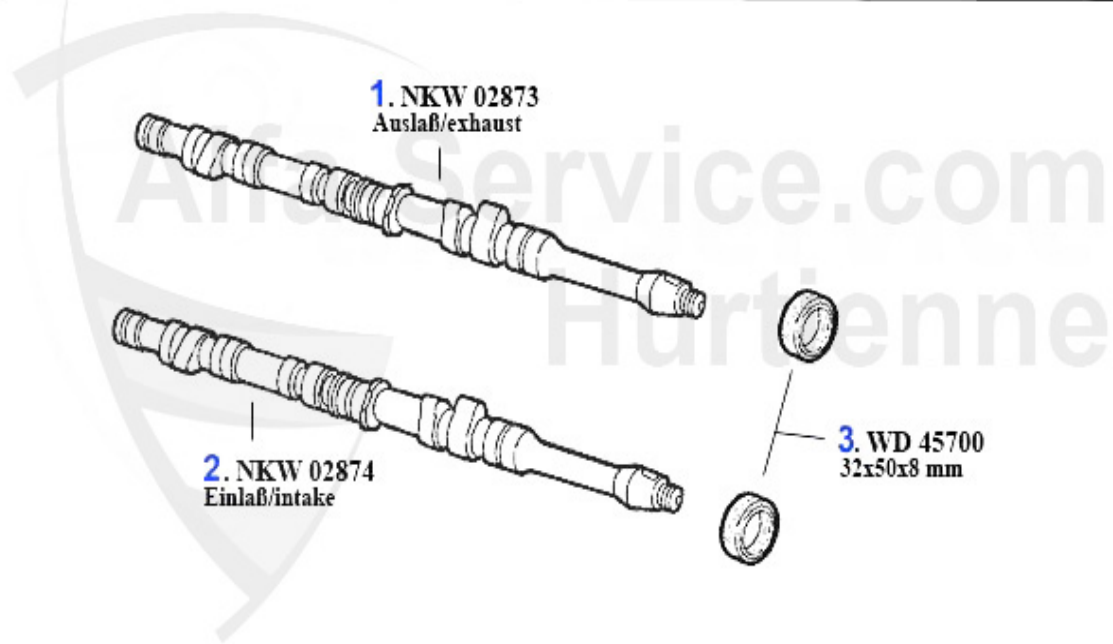

Nockenwelle/Camshaft 166 2.0 V6 Turbo

1	NKW02873	CAMSHAFT 164 SUPER 2.0 V6 GTV/SPIDER 2.0 TURBO V6	599.00 EUR
2	NKW02874	CAMSHAFT LEFT 164 SUPER 2.0 V6, 166 GTV/SPIDER 916 2.0	475.24 EUR
3	WD45700	OIL SEAL 155 2.5 V6, 166 2.0 V6 TURBO 09.98>	28.00 EUR