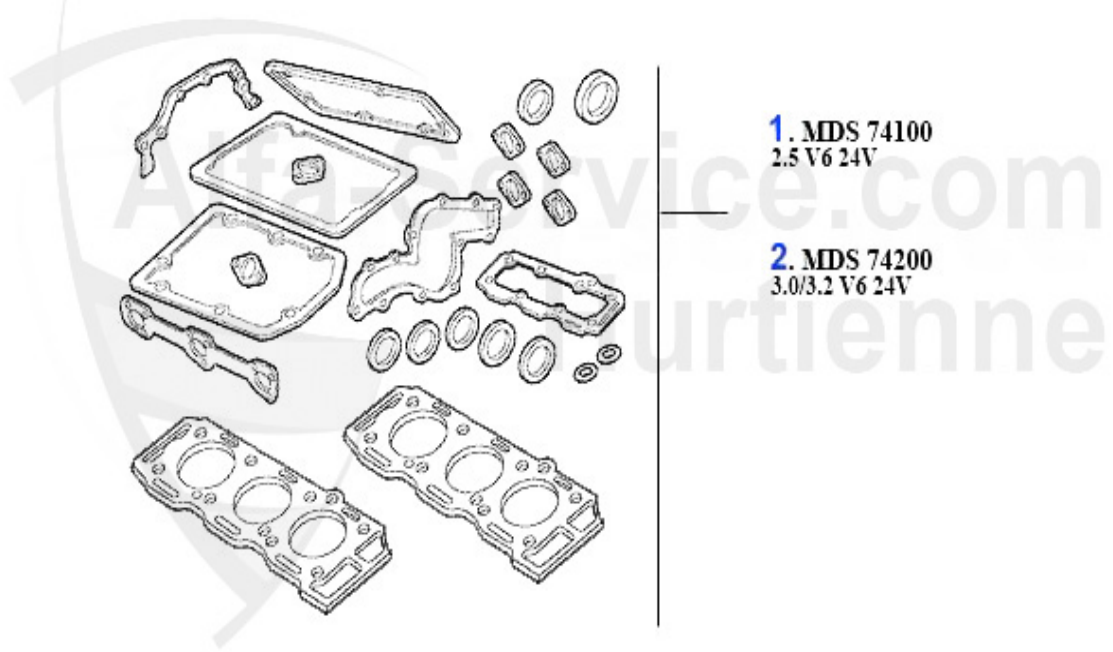

Motordichtsatz/Full Set 166 V6 24V

1. MDS 74100
2.5 V6 24V

2. MDS 74200
3.0/3.2 V6 24V

1	MDS74100	ENGINE GASKET SET 156,166 2.5 V6 24V	258.52 EUR
2	MDS74200	OE.71713724 FULL SET 147,156,166, GTV/SPIDER(916),NOUVO	399.00 EUR