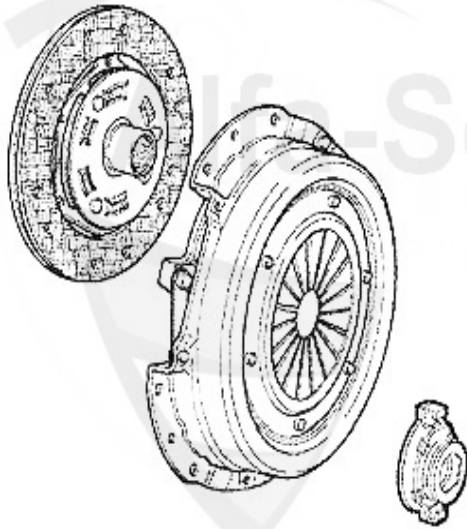

Kupplungs-Kit/Clutch Set 166 2.0 V6 Turbo

---

1. KK 740355

Ø 235 mm

---

1 KK740355

OE. 71710355 KIT CLUTCH 166 2.0 V6 Turbo 3.2 V6 24V

365.00 EUR