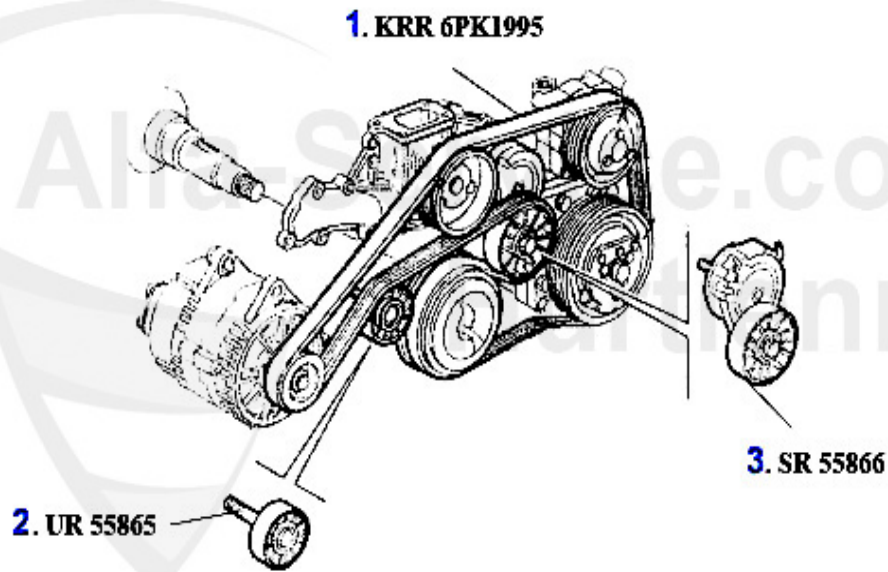

Keilriemen/V-Belt 166 2.0 V6 Turbo

1	KRR6PK1995	V-BELT 6PK1995, OE.60626658, 147/156/ 166/GTV SPIDER (9	29.00 EUR
2	UR55865	IDLER PULLEY FOR DRIVE BELT 156,166,GTV/ SPIDER (916) V	42.70 EUR
3	SR55866	TENSIONER PULLEY FOR DRIVE BELT 156, 166 V6 24V/GTA	149.00 EUR