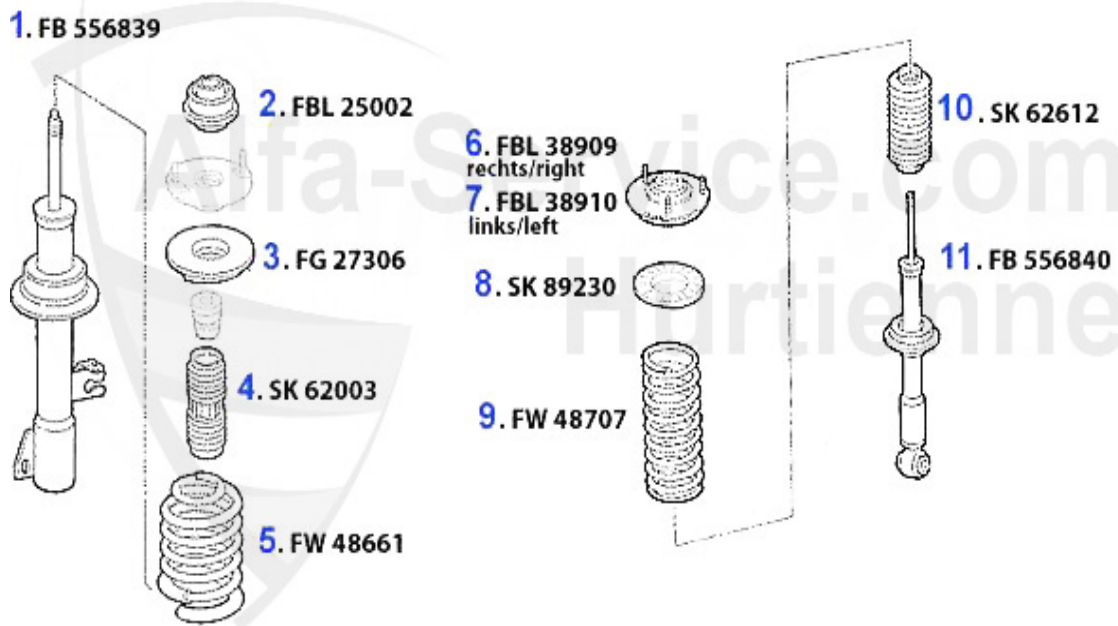

Federbeine/Struts 166 2.0 TS

1	FB556839	Federbein vorne 166,2-Rohr Gas	175.00 EUR
2	FBL25002	OE.60625002,STRUT BEARING FRONT 147, 156,166, NOUVO GT	55.00 EUR
3	FG27306	OE. 60627306 RING	8.00 EUR
4	SK62003	OE. 60662003 RUBBER PAD	8.29 EUR
8	SK89230	OE. 82489230 INSULATING RING RA 166	Preis auf Anfrage