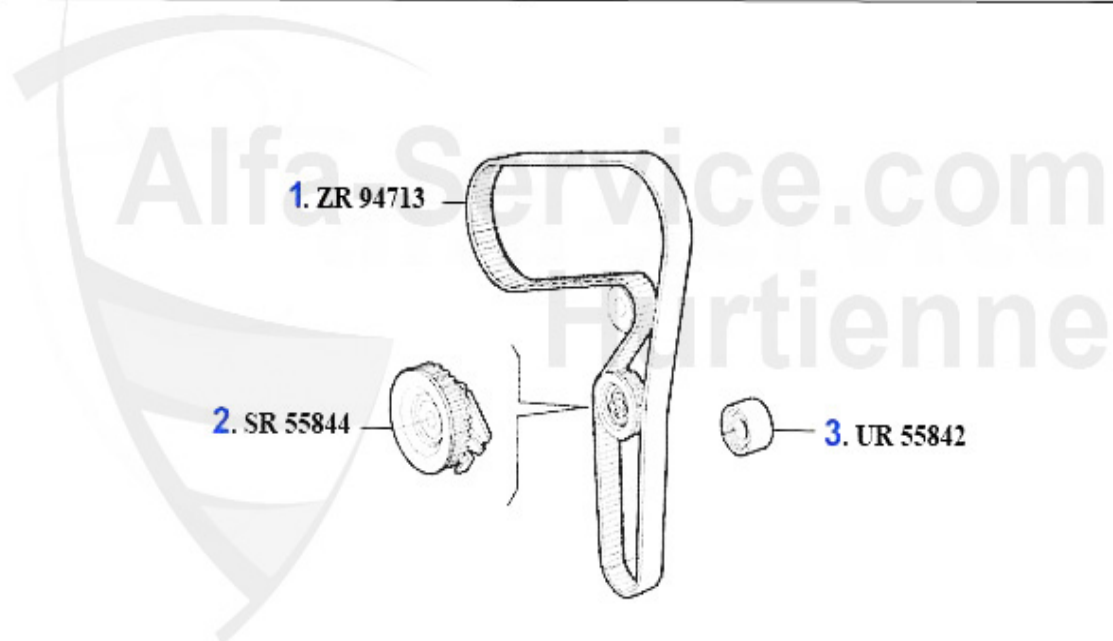

Zahnriemen/Timingbelt 166 2.4 JTD 10V

1	ZR94713	OE.60814603 DRIVE BELT 190SHPN240H 145/6, 156,166 1.9/2	43.60 EUR
2	SR55844	TENSIONING PULLEY TIMING BELT 145/6/7 , 156 , 166 1,9 &	68.22 EUR
3	UR55842	GUIDE PULLEY TIMING BELT 145/6/7,156 , 166 1,9 & 2,4 JT	34.77 EUR