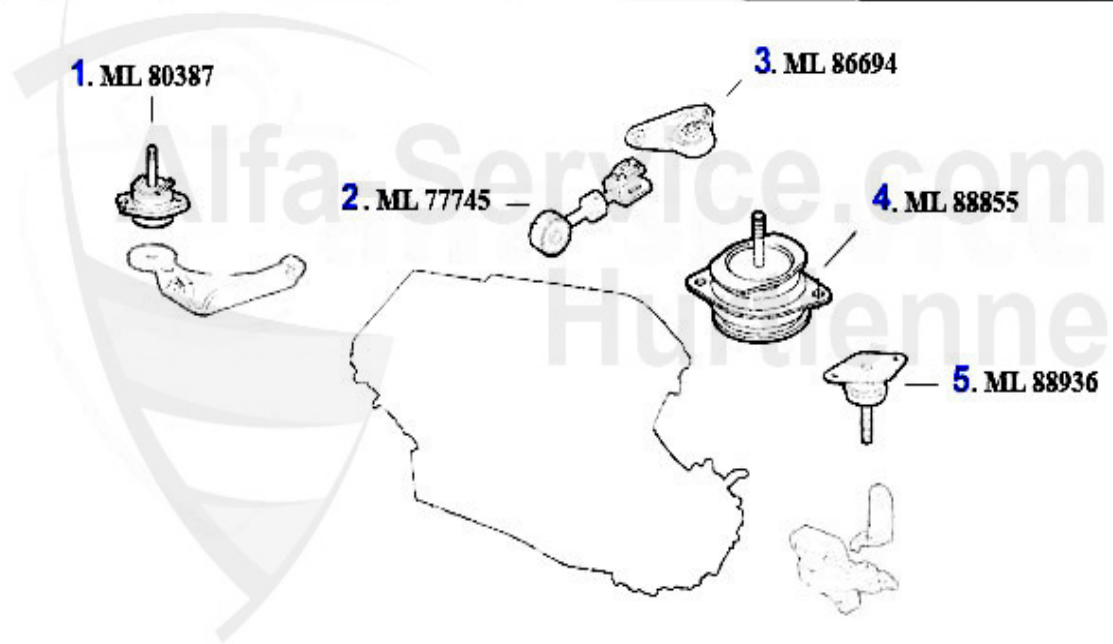

Motorlager/Enginemount 166 2.0 V6 Turbo

3	ML86694	OE. 82486694 ENGINE BRACKET 166 6-Cyl.	179.00 EUR
5	ML88936	OE. 82488936 ENGINEMOUNT RL 166 6-Cyl.	143.00 EUR