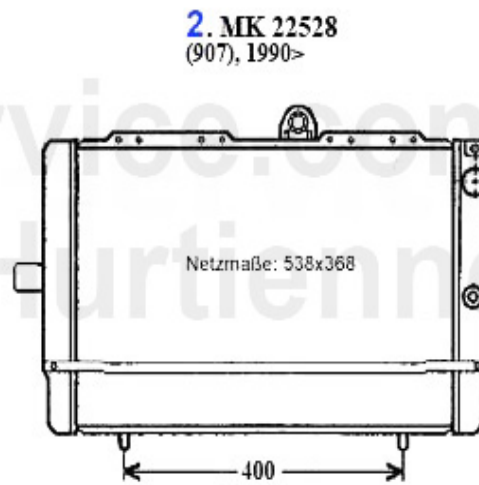

Kühler/Radiator 33 (905/7) TD

1	MK10991	RADIATOR 33 (905) 1.8 TD 01.86-06.90	299.12 EUR
2	MK22528	RADIATOR 33 (907) 1.8 TD 90>	221.59 EUR