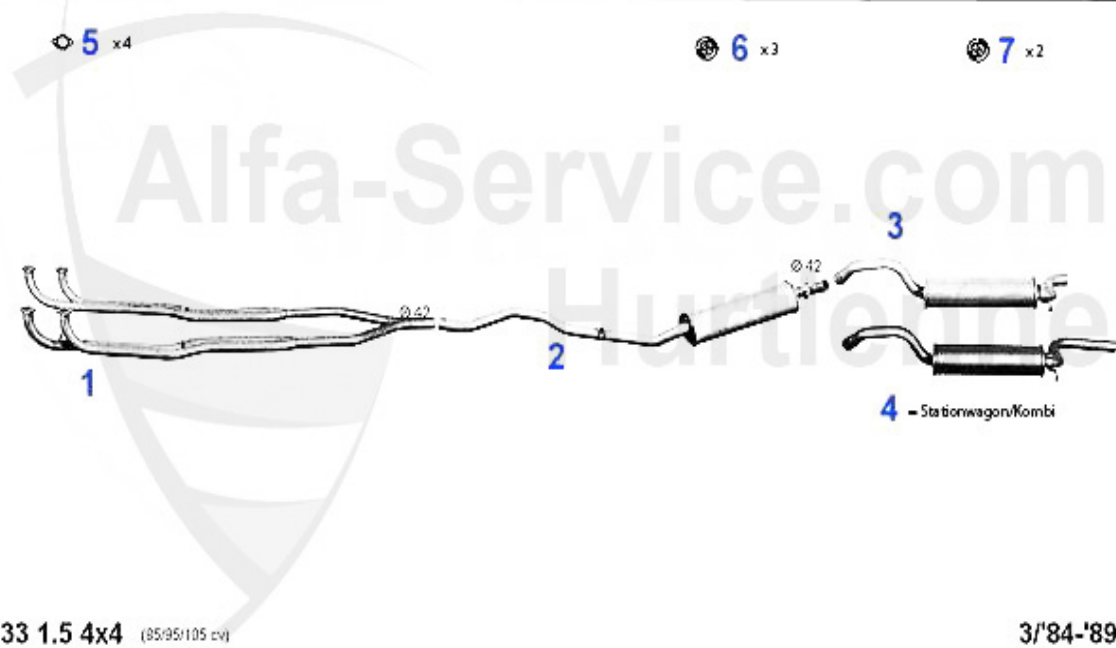

Abgasanlage/Exhaustsystem 33 (905) 1.5 4x4

1	VR106401	Hosenrohr 33 (905) 1.5 4x4 bj. 84-89	97.46 EUR
2	MSD106406	CENTER MUFFLER 33 (905) 1.5 4x4 84-89	109.00 EUR
3	NSD106407	REAR SILENCER 33 (905) 1.5 4X4 84-89	88.66 EUR
4	NSD106507	REAR SILENCER 33 (907) SW 1.4 IE 4X4	106.51 EUR
5	SAT094405	EXHAUST GASKET ARNA,SUD/SPRINT,33 (905/7),145/6 BOXER	2.90 EUR
6	SAT091012	OE 60503033, RUBBER/EXHAUST MOUNTING DIVERSE TYPES	4.00 EUR