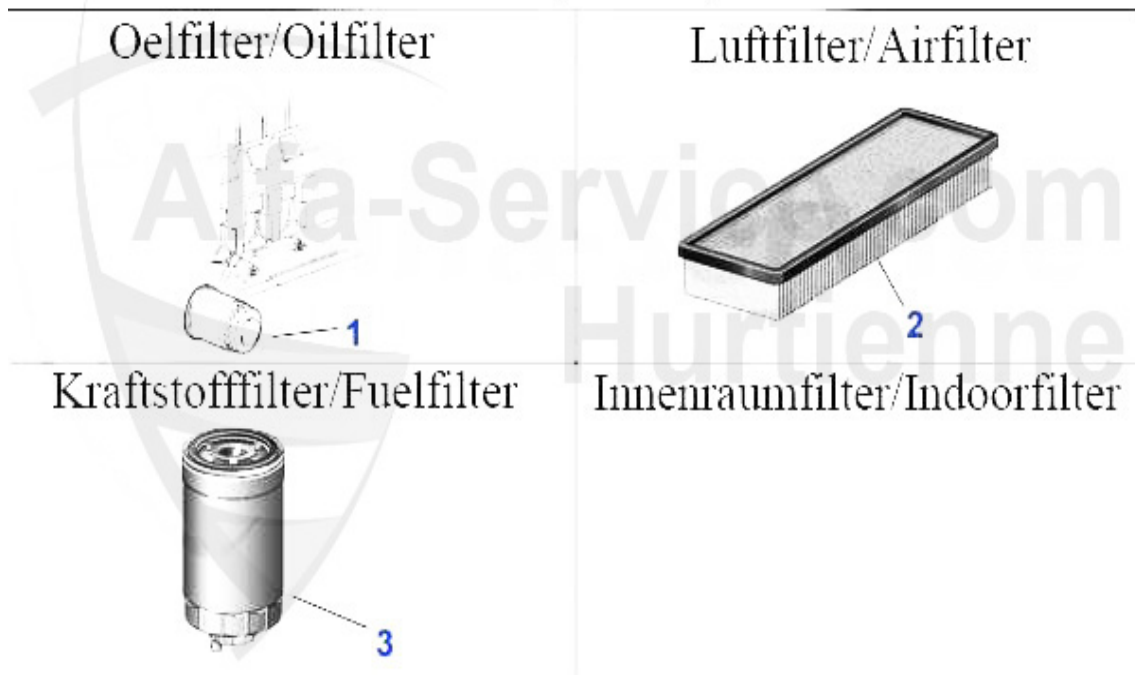

Filter 33 (905/7) TD

1	OF123	OE. 60553431/60537470/60533494/60521128 OILFILTER	11.00 EUR
2	LF185	AIR FILTER 33 (905/7),145/6 BOXER, FIRM	20.90 EUR
3	KF234	Kraftstoff-Filter 6,33,75,90,145/6 155,164 Alfetta,Giul	19.08 EUR