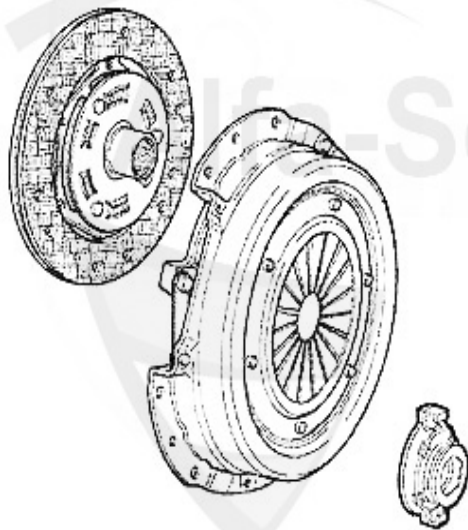

Kupplungs-Kit/Clutch Set 33/SW (907)

1. KK 056002

Ø 200 mm

1.4/1.6 IE

2. KK 338001

Ø 200 mm

1.7 IE/16V/4x4

3. KK 450001

Ø 200 mm

1.8 TD

1	KK056002	CLUTCH SET ARNA,SUD (901) 1.2/1.3 33 (905/7) 1.4IE/1.5/	288.99 EUR
2	KK338001	OE. 5893958 CLUTCH KIT BOXER 200 mm	222.99 EUR
3	KK450001	CLUTCH SET 33 1.8 TD 86-94	209.27 EUR