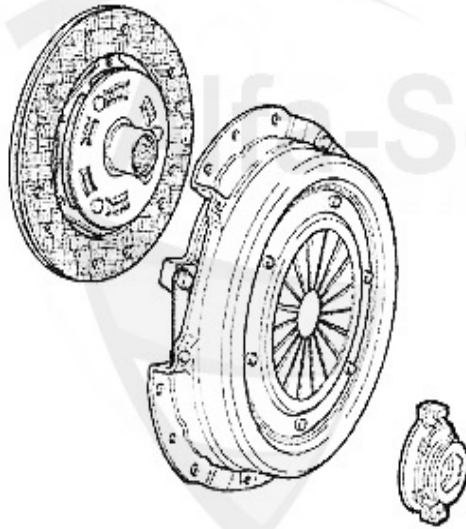

Kupplungs-Kit/Clutch Set 33/SW (905)

1. KK 056002

Ø 200 mm

1.2/1.3/1.5/IE/QV/4x4

2. KK 338001

Ø 200 mm

1.7/IE/QV

3. KK 450001

Ø 200 mm

1.8 TD

1	KK056002	CLUTCH SET ARNA,SUD (901) 1.2/1.3 33 (905/7) 1.4IE/1.5/	288.99 EUR
2	KK338001	OE. 5893958 CLUTCH KIT BOXER 200 mm	222.99 EUR
3	KK450001	CLUTCH SET 33 1.8 TD 86-94	209.27 EUR