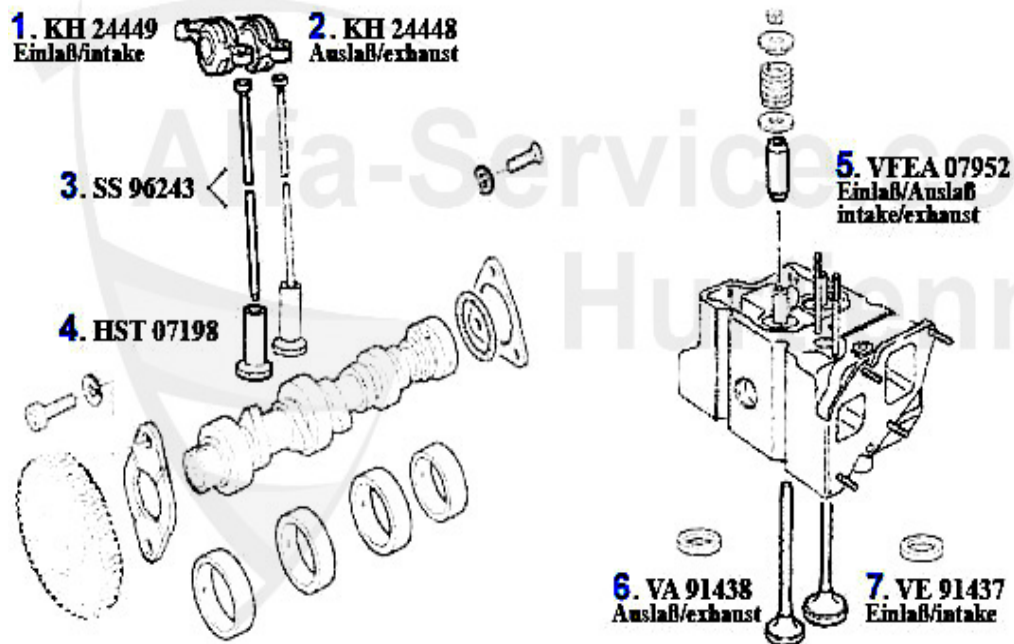

Ventiltrieb/Valve Train 33 (905/7) TD

1	KH24449	OE. 60524449 ROCKER INTAKE 33 (905/7) TD	61.04 EUR
2	KH24448	OE. 60524448 ROCKET EXH. 33 (905/7) TD	61.04 EUR
3	SS96243	OE. 60594243 PUSH ROD 33 (905/7),75,155, 164/Super TD	13.23 EUR
4	HST07198	OE. 60507198 Tappet 33 (905/7),75,155, 164/Super TD	28.73 EUR
5	VFEA07152	OE. 60507152 VALVE GUIDE 33 1.8 TD	10.15 EUR
6	VA91438	OE. 60540864 VALVE EXHAUST 1.8/2.5 TD	81.55 EUR
7	VE91437	OE. 60507189 VALVE INTAKE 1.8/2.5 TD	37.85 EUR