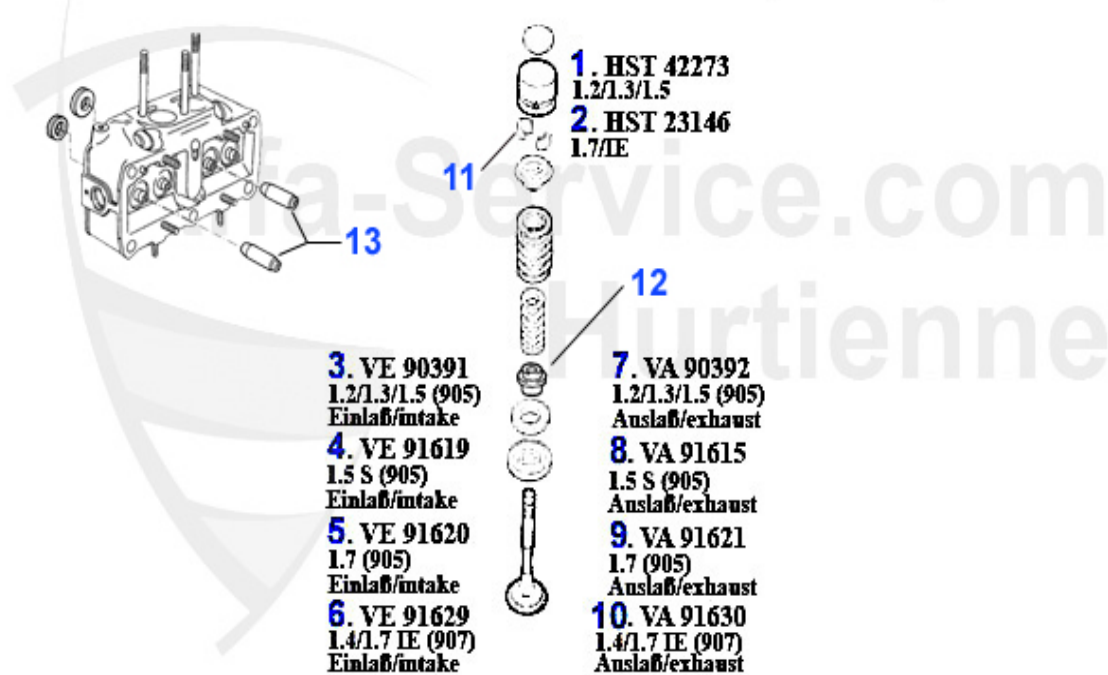

Ventiltrieb/Valve Train 33 (905/7) 8V

1	HST42273	OE. 5942273 TAPPET Sud/Sprint,33 (905) 1.2/1.3/1.5	12.79 EUR
2	HST23146	hydraulic valve lifter SUD/SPRINT 33 145/6 1.4/1.6/1.7	22.50 EUR
3	VE90391	OE. 60504051/60504783/60506548 INTAKE VALVE BOXER 1.2/1	29.90 EUR
4	VE91619	OE. 60524033 VALVE INTAKE Sud/Sprint 1.5 ti,33 (905) QV	20.80 EUR
5	VE91620	OE. 60515042 VALVE INTAKE Sud Sprint, 33 (905/7) 1.7 8V	Preis auf Anfrage
6	VE91629	Ventil-Einlaß Sud/Sprint,33 (905/7), 145/6 Boxer 8V	19.65 EUR
7	VA90392	OE. 60503993 EXHAUST VALVE BOXER 1.2/1.3/1.5	18.00 EUR
8	VA91615	OE. 60504784 VALVE EXHAUST Sud/Sprint/ 33 (905) 1.3 S,	30.77 EUR
9	VA91621	OE. 60515041 VALVE EXHAUST Sud Sprint, 33 (905/7) 1.7 8	Preis auf Anfrage
10	VA91630	Ventil-Auslaß Sud/Sprint,33 (905/7), 145/6 Boxer 8V	29.75 EUR
11	VK 8	Valve cotters 8mm twin spark OE.60503036	1.20 EUR
12	VSD03345	Twin Spark valve guide seal Sud, 33	4.00 EUR
13	VFEA0222	OE. 60750222 VALVE GUIDE BOXER ENGINE INTAKE/EXHAUST	4.50 EUR