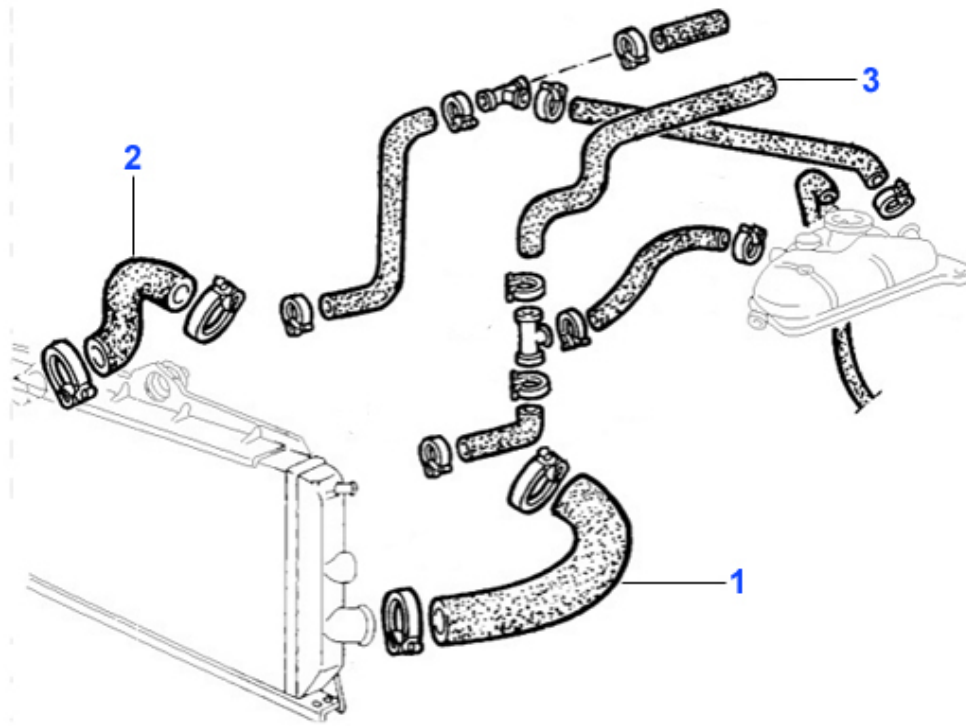

## Wasserpumpe/Waterpump 33 (905/7) 8V

---

1. WP 02110

---

1 WP02110

OE. 60614390 WATER PUMP BOXER

69.90 EUR

33 (905/7) > ENGINE > COOLING SYSTEM > (905/7) 8V > HOUSES