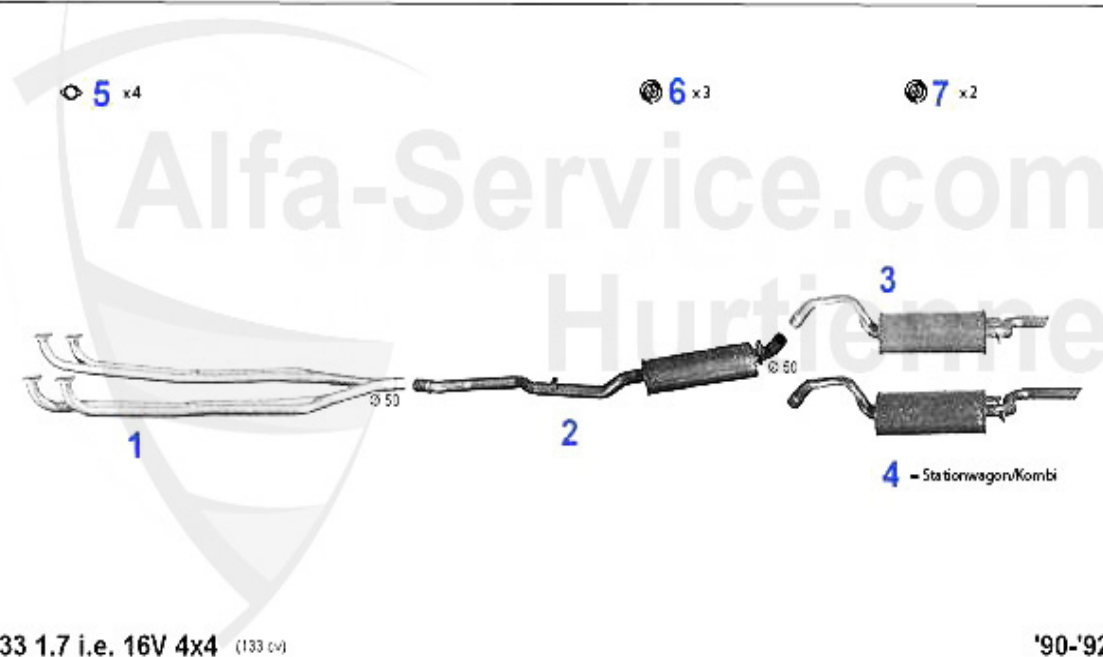

Abgasanlage/Exhaust System 33/SW (907) 1.7 IE 16V 4x4 Bj. >92

1	VR112201	Hosenrohr 33 (907) 1.7 ie 16V	Preis auf Anfrage
2	MSD112406	Mitteltopf 33 (907) 1.7ie 16V 4x4	189.00 EUR
3	NSD112007	REAR SILENCER 33 (907) 1.7 IE 4X4	118.41 EUR
4	NSD112107	REAR SILENCER 33 SW (907) 1.7 IE 4X4	113.65 EUR
5	SAT094405	EXHAUST GASKET ARNA,SUD/SPRINT,33 (905/7),145/6 BOXER	2.90 EUR
6	SAT091012	OE 60503033, RUBBER/EXHAUST MOUNTING DIVERSE TYPES	4.00 EUR