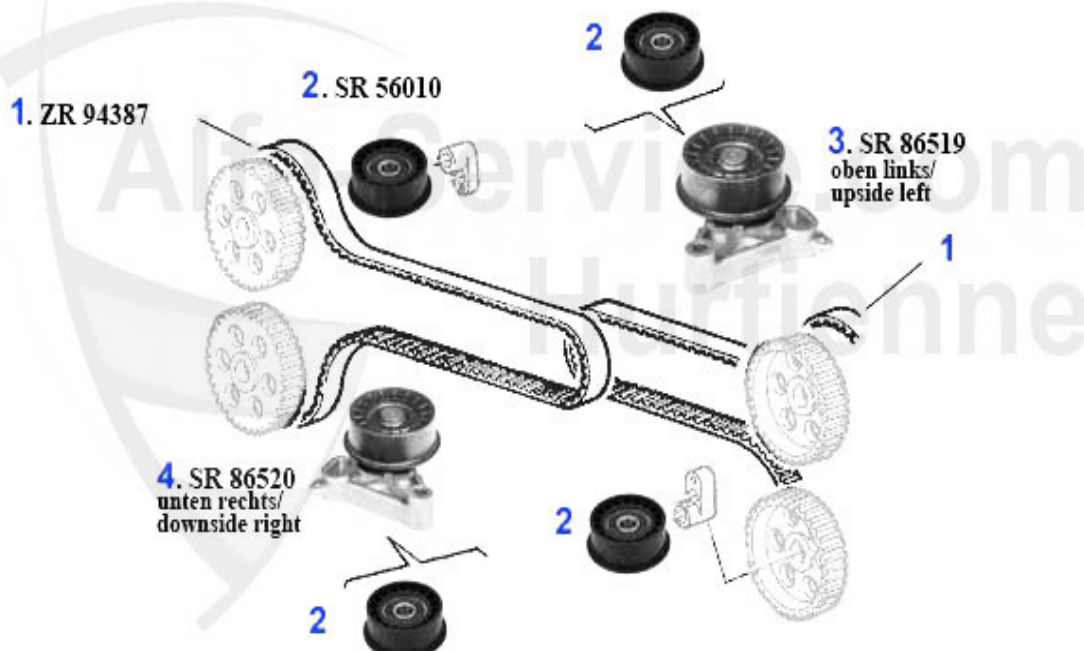

Zahnriemen/Timingbelt 33 (907) 16V

1	ZR94387	OE. 60556211 TIMINGBELT BOXER 16V	41.00 EUR
2	SR56010	DRIVE BELT TENSIONER 33,145/6 IE 16V (ONLY PULLEY)	34.00 EUR
3	SR86519	OE. 60537976/60586519 BELT STRETCHER 1.7 IE 16V BOXER O	99.00 EUR
4	SR86520	BELTSTRETCHER (ONLY ROLL) FOR 145/6 1.7 IE 16V BOXER	56.04 EUR