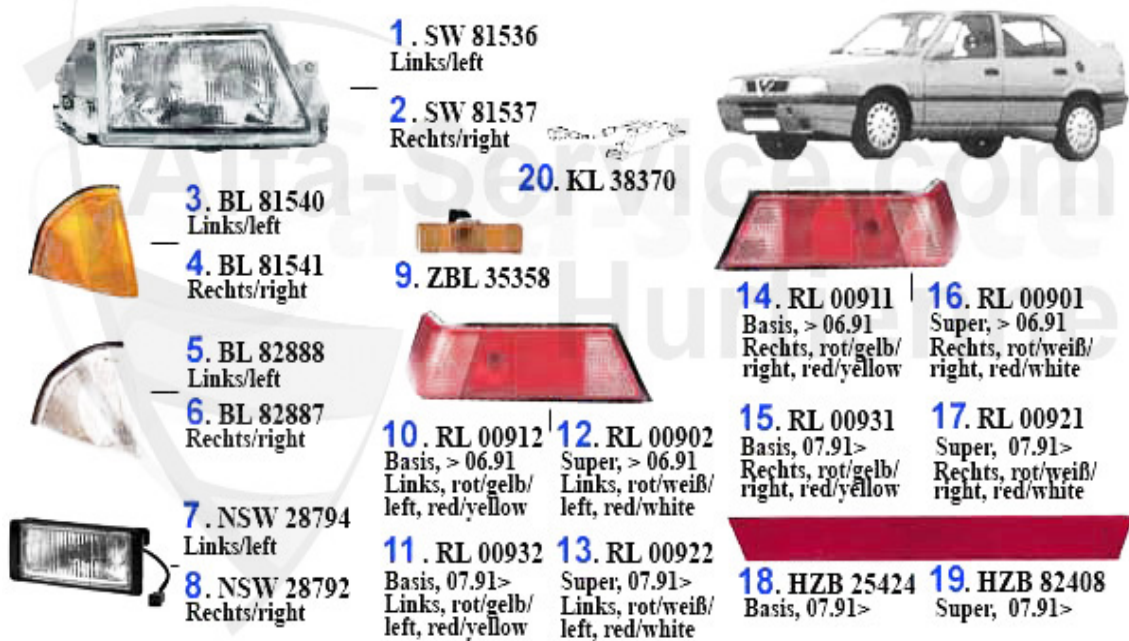

Beleuchtung/Lightning 33 (907)

1	SW81536	HEADLAMP 33 (907) LEFT (without FLASHER) OE.60581536	132.34 EUR
2	SW81537	HEADLAMP 33 (907) RIGHT (without FLASHER) OE.60581537	132.34 EUR
3	BL81540	DIRECTION INDICATOR LEFT 33/SW (907) YELLOW	33.34 EUR
4	BL81541	DIRECTION INDICATOR RIGHT 33/SW (907) YELLOW	33.34 EUR
6	BL82887	DIRECTION INDICATOR RIGHT 33/SW (907) WHITE	49.50 EUR
7	NSW28794	FOR LAMP LEFT 33 (907),75 WHITE	92.82 EUR
9	ZBL35358	Zusatz-Blinkeuchten 33/SW (907)	11.19 EUR
10	RL00912	Rückleuchte links 33 (907) Basis Bj . >91 rot/gelb	81.04 EUR
11	RL00932	Rückleuchte links 33 (907) Basis Bj . 7.91 > rot/gelb	101.55 EUR
12	RL00902	Rückleuchte links 33 (907) Super Bj . >6.91 rot/weiß	81.04 EUR
14	RL00911	Rückleuchte rechts 33 (907) Basis Bj . >91 rot/gelb	81.04 EUR
15	RL00931	Rückleuchte rechts 33 (907) Basis B j . 7.91> rot/gelb	101.55 EUR
16	RL00901	Rückleuchte rechts 33 (907) Super B j . >6.91 rot/weiß	81.04 EUR
17	RL00921	REAR LIGHT RIGHT 33 (907) Super Bj . 91> RED/WHITE	84.63 EUR