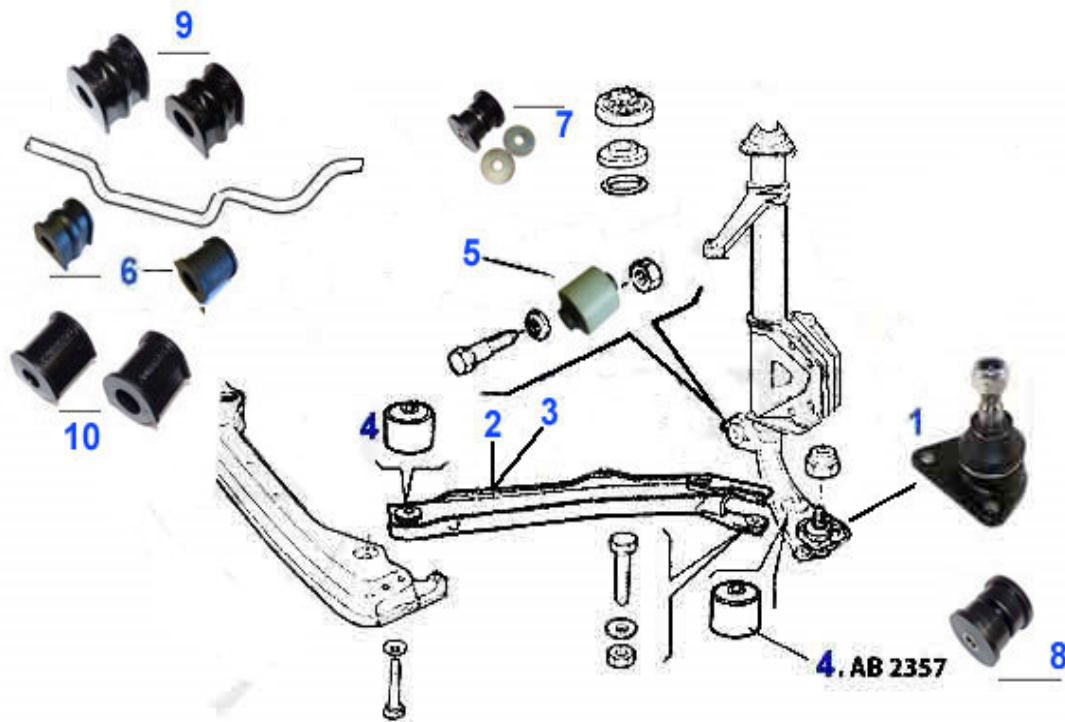

### 33 (905/7) > SUSPENSION > ATTACHMENT (905) FRONT

1	TG188	BALL JOINT Alfa 33 (905/7) 1.2,1.3,1.5, 1.7,/QV	39.00 EUR
4	AB2357	SILENT BLOCK FRONT SUSPENSION ARM SUD/ SPRINT,33 (905/7	9.00 EUR
4	AB2369	SILENT BLOC FRONT SUSPENSION ARM SUD/ SPRINT/33/ARNA D=	10.50 EUR
5	AB88427	SILENT BLOC LOWR ARM SUD,ARNA,33 D=43mm L=53mm	16.51 EUR
6	AB2343	SIDE ANTI ROLL BAR RUBBER 33, SUD, ARNA	5.50 EUR
6	AB2342	FRONT ANTI ROLL BAR RUBBER 33, SUD, ARNA	5.50 EUR
7	AB40102SB	SET PU BUSHING FRONT INNER WISHBONE ALFASUD/AR33	79.00 EUR
7	AB4010318SH	POWERFLEX HERITAGE COLLECTION FRONT STABILIZER BUSHING	59.00 EUR
7	AB4010318SB	PU BUSHING FRONT STABILIZER 18mm SUD/SPRINT/33, SET	45.51 EUR
7	AB40102SH	POWERFLEX HERITAGE COLLECTION SET PU BUSHING FRONT INNE	79.00 EUR
8	AB40101SH	HERITAGE PU FRONT TIE BAR BUSH FOR ALFA 33 ALFASUD SPRI	169.00 EUR
8	AB40101	POLYURETHANE FRONT TIE BAR BUSH FOR ALFA 33 ALFASUD SPR	169.00 EUR