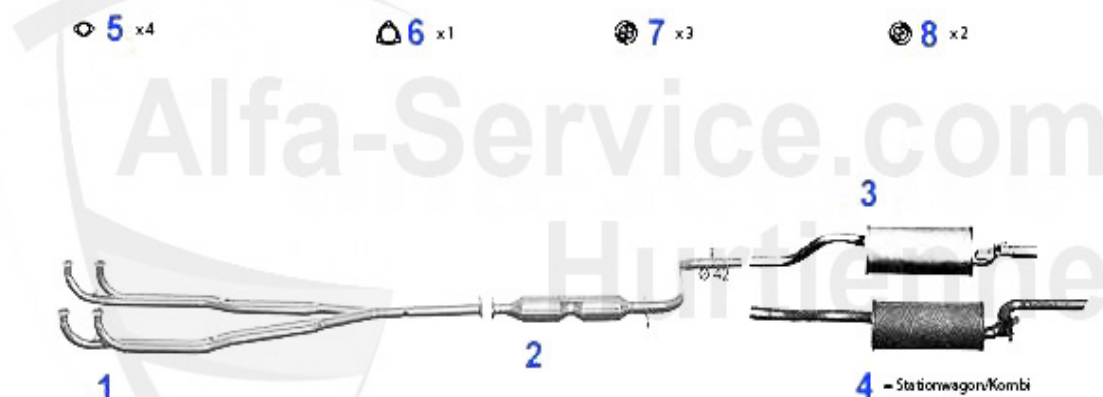

Abgasanlage/Exhaustsystem 33 (905) 1.7 QV/IE KAT

33 1.7 i.e. KAT. (102 cv)

'88-'89

1	VR106631	Hosenrohr 33 (907) 1.7 ie bj.90-92	499.48 EUR
3	NSD106607	REAR SILENCER SUD/SPRINT 1.7 QV 33 (905/7) 1.4 - 1.7 IE	159.00 EUR
5	SAT094405	EXHAUST GASKET ARNA,SUD/SPRINT,33 (905/7),145/6 BOXER	2.90 EUR
6	SAT094407	Dichtung VSD 6 2.0/2.5 V6 33 mit Kat, Montreal	4.87 EUR
7	SAT091012	OE 60503033, RUBBER/EXHAUST MOUNTING DIVERSE TYPES	4.00 EUR