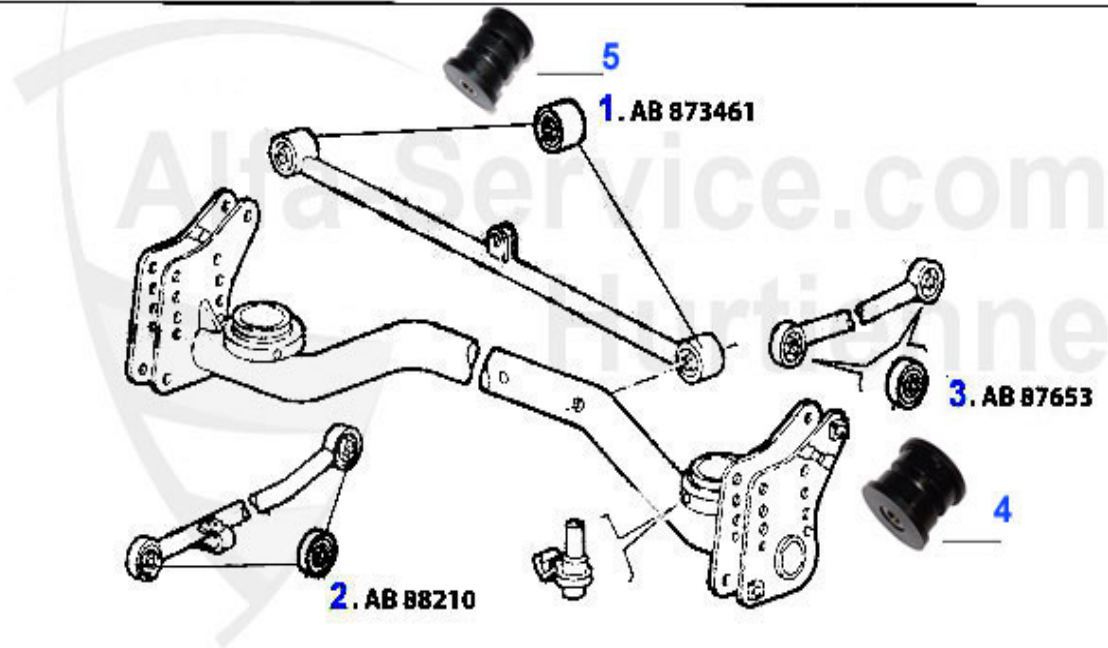

Aufhängung/Attachment 33 (905) hinten/rear

1	AB873461	SILENT BLOC REAR STABILIZER SUD,33, REQUIRED PARTS: 2	17.50 EUR
3	AB87653	REAR SILENT BLOC Sud, 33 diam. 44,2 mm	19.50 EUR
4	AB40110SH	POWERFLEX HERITAGE COLLECTION PU BUSHING FOR REAR TIE R	299.00 EUR
5	AB40111SH	POWERFLEX HERITAGE COLLECTION PU BUSHING REAR STABILIZE	59.00 EUR