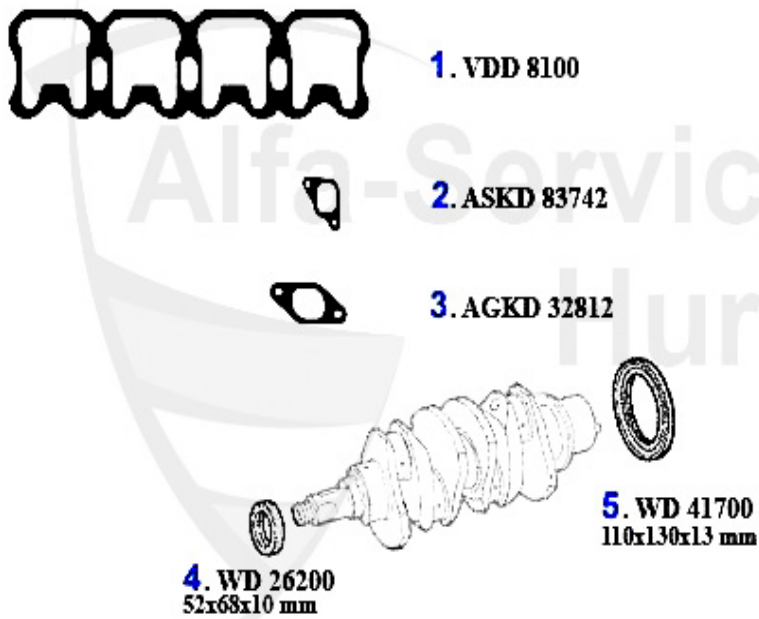

Dichtungen Motor/Gaskets Engine 33 (905/7) 1.8 TD

1	VDD8100	Ventildeckeldichtung 6,33 1.8 TD, 2.5 TD ACHTUNG: auf	25.64 EUR
2	ASKD83742	Ansaugkr	2.42 EUR
3	AGKD32812	Abgaskr	3.59 EUR
4	WD26200	Siri Kurbelwelle vorne (Riemensch.) 33 1.8 TD, 155 2.5	7.15 EUR
5	WD41700	OE.71712728 OIL SEAL CRANKSHAFT REAR	18.30 EUR