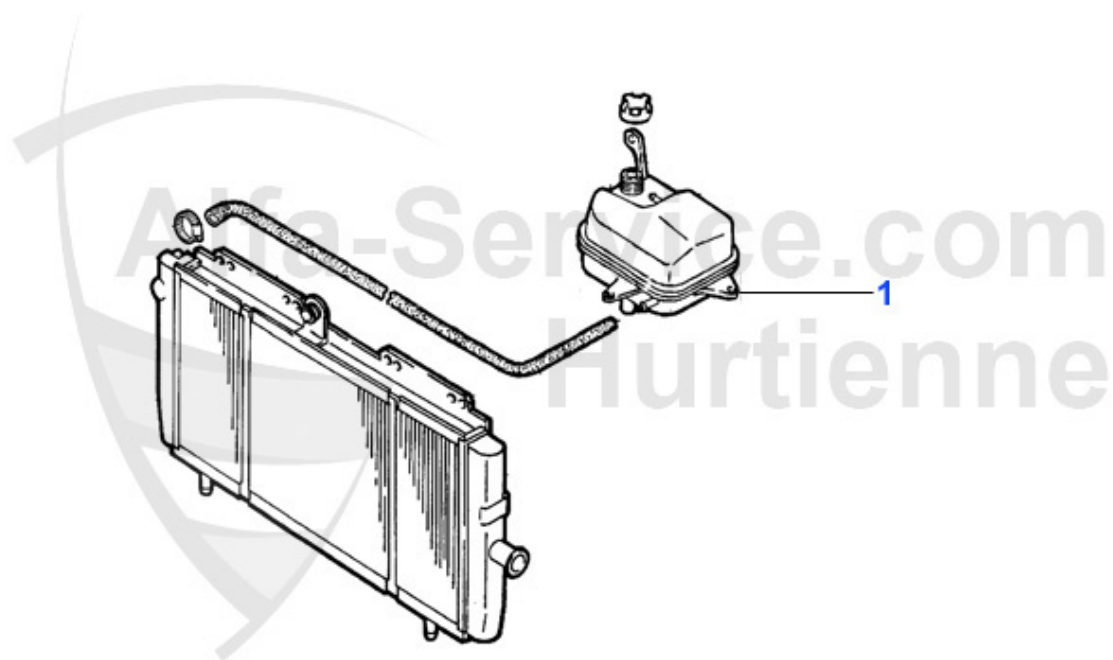

## Wasserpumpe/Waterpump 33 (905/7) TD

---

1. WP 00130

---

1 WP00130

WATER PUMP 33 (905/7) 1.8 TD,155,164 2.5 TD WITHOUT CAP

59.50 EUR

1 KWB00633 OVERFLOW CONTAINER 33 TD (907/5) 88-94