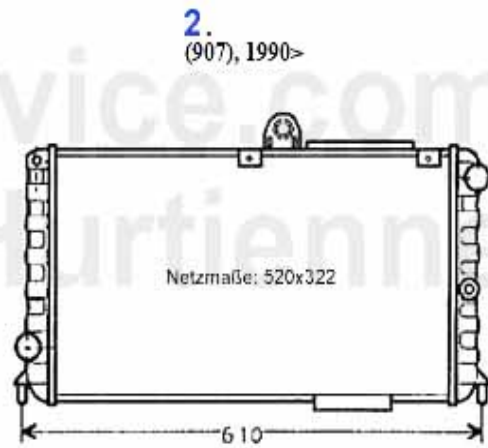

Kühler/Radiator 33 (905/7) 8V

1 MK11010

RADIATOR 33 (905), ARNA, SUD/SPRINT 1.2/ 1.3/1.5/1.7 73-

219.00 EUR