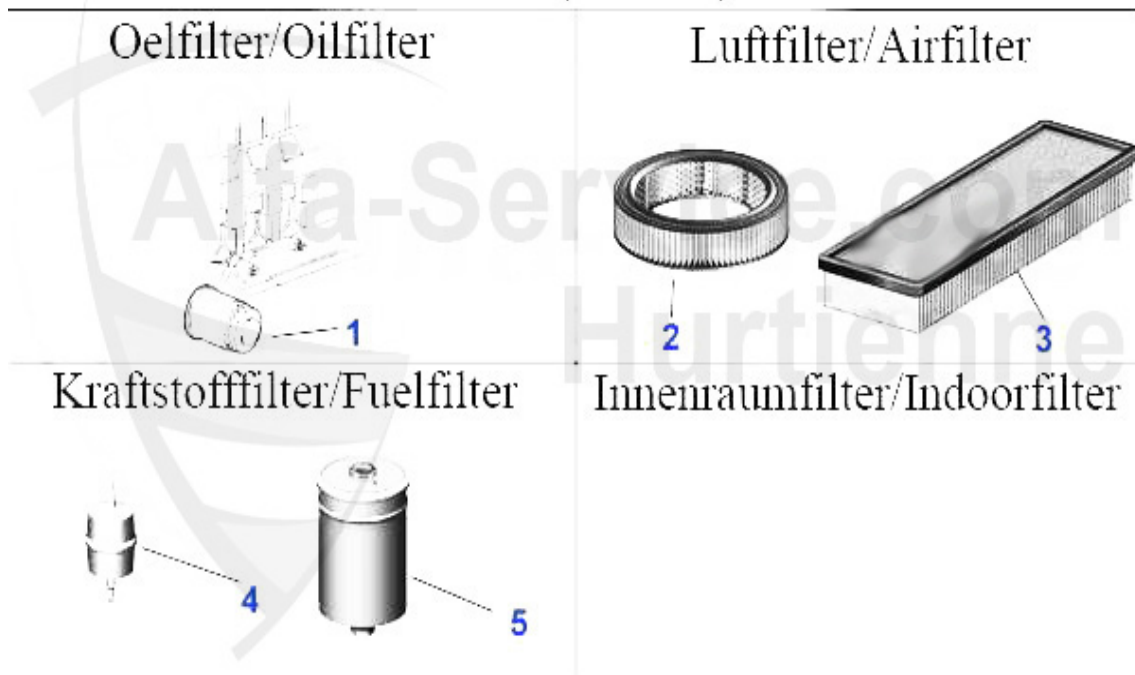

Filter 33 (905/7) 8V

1	OF123	OE. 60553431/60537470/60533494/60521128 OILFILTER	11.00 EUR
2	LF40	AIR FILTER ARNA,SUD/SPRINT,33 (905) 1.2/ 1.3/TI, ROUND	19.90 EUR
3	LF185	AIR FILTER 33 (905/7),145/6 BOXER, FIRM	20.90 EUR
4	KF013	Kraftstoffleitungsfiter diverse Modelle (universal)	4.62 EUR
5	KF96	FUEL FILTER SUD/SPRINT,33 (905/7),145/6, 155,SCREW CART	25.99 EUR