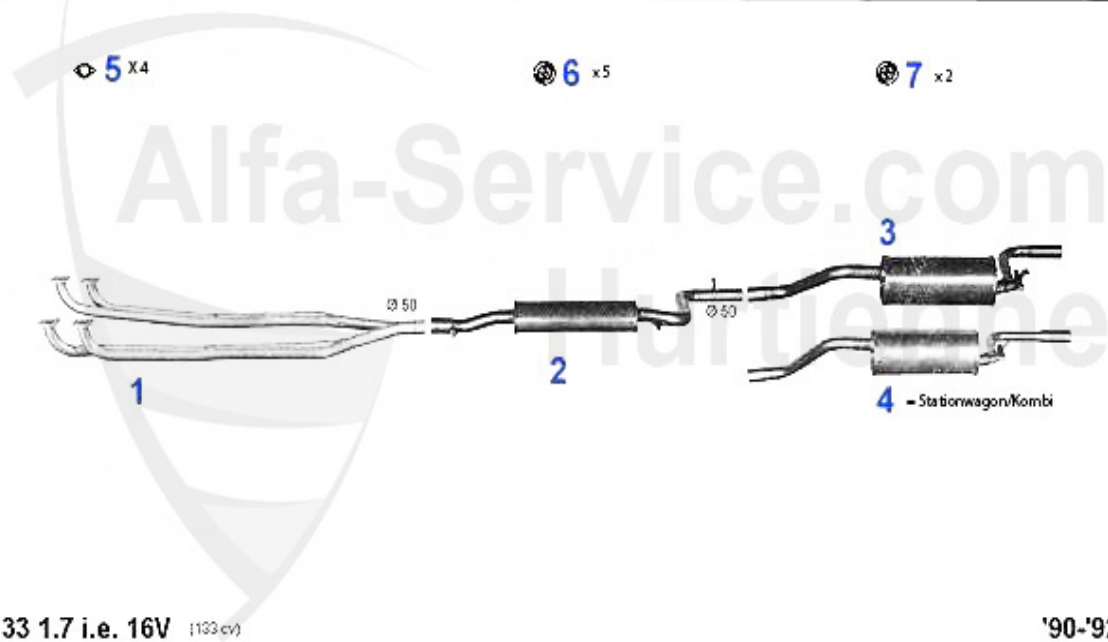

Abgasanlage/Exhaust System 33/SW (907) 1.7 IE 16V

33 1.7 i.e. 16V (133cv)

'90-'92

1	VR112201	Hosenrohr 33 (907) 1.7 ie 16V	Preis auf Anfrage
2	MSD112206	Mitteltopf 33 (907) 1.7 ie 16V ohne Kat.	229.00 EUR
3	NSD112207	REAR SILENCER 33 (907) 1.7 IE 16V	113.65 EUR
4	NSD112307	REAR SILENCER 33 SW (907) 1.7 IE 16V	130.90 EUR
5	SAT094405	EXHAUST GASKET ARNA,SUD/SPRINT,33 (905/7),145/6 BOXER	2.90 EUR
6	SAT091012	OE 60503033, RUBBER/EXHAUST MOUNTING DIVERSE TYPES	4.00 EUR