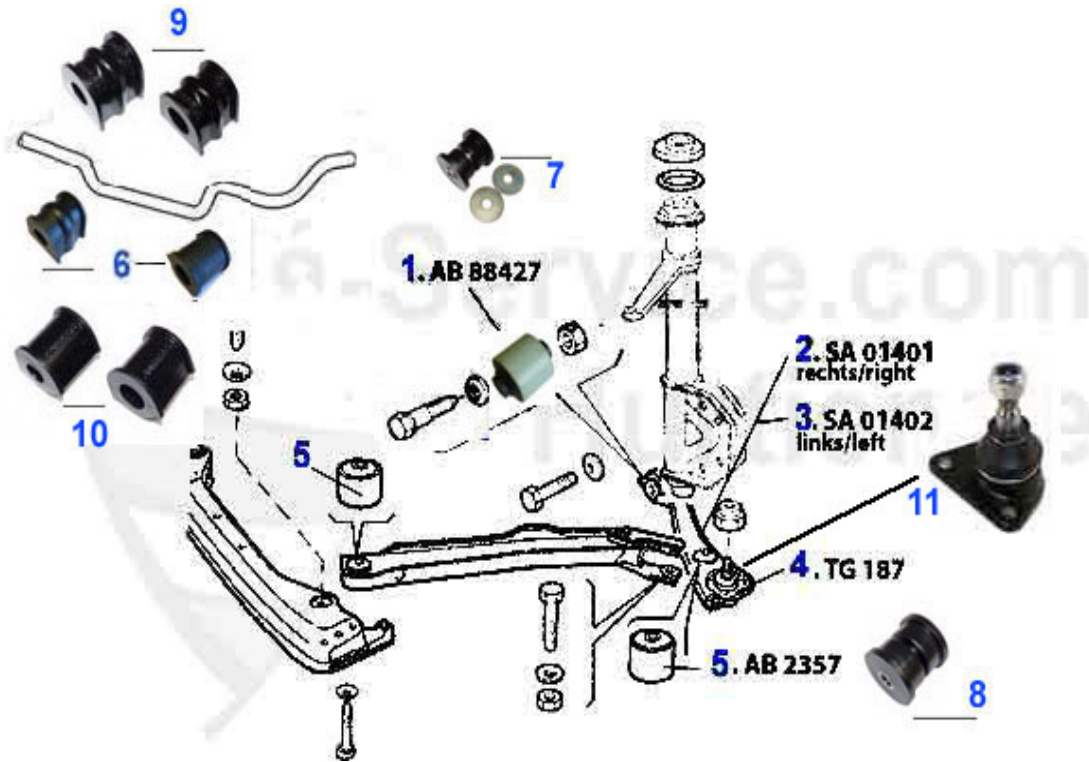

33 (905/7) > SUSPENSION > ATTACHMENT (907) FRONT

1	AB88427	SILENT BLOC LOWR ARM SUD,ARNA,33 D=43mm L=53mm	16.51 EUR
2	SA01401	ROCKER BAR ALFA 33 (907A) RIGHT 1.4/1.5/1.7/1.8 TD/ie./	128.40 EUR
3	SA01402	Schwingarm vorne links 33 (907)	128.40 EUR
4	TG187	ball joint, 33 (905/7)	44.63 EUR
5	AB2357	SILENT BLOCK FRONT SUSPENSION ARM SUD/ SPRINT,33 (905/7	9.00 EUR
6	AB2342	FRONT ANTI ROLL BAR RUBBER 33, SUD, ARNA	5.50 EUR
6	AB2343	SIDE ANTI ROLL BAR RUBBER 33, SUD, ARNA	5.50 EUR
7	AB40102SB	SET PU BUSHING FRONT INNER WISHBONE ALFASUD/AR33	79.00 EUR
7	AB40102SH	POWERFLEX HERITAGE COLLECTION SET PU BUSHING FRONT INNE	79.00 EUR
8	AB40101	POLYURETHANE FRONT TIE BAR BUSH FOR ALFA 33 ALFASUD SPR	169.00 EUR
8	AB40101SH	HERITAGE PU FRONT TIE BAR BUSH FOR ALFA 33 ALFASUD SPRI	169.00 EUR
11	TG188	BALL JOINT Alfa 33 (905/7) 1.2,1.3,1.5, 1.7,/QV	39.00 EUR