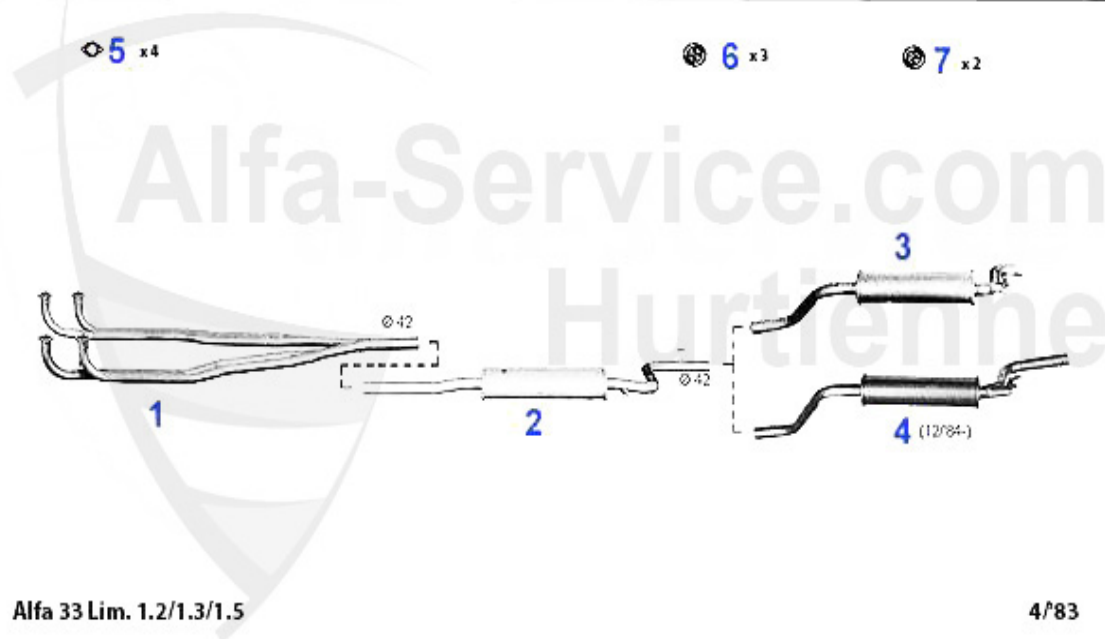

Abgasanlage/Exhaust System 33 (905) 1.2/1.3/1.5

1	VR106001	Hosenrohr Sud 1.2-1.5,Berlina 2.S 33 1.5 & QV (905), 1.	155.00 EUR
2	MSD106076	MIDDLE SILENCER SUD 1.3/TI & 1.5/TI,33 (905) 1.3,1.5/QV	129.00 EUR
3	NSD106007	OE. 60504299 REAR SILENCER Sud/Sprint, 33 (905)	159.50 EUR
4	NSD111607	REAR SILENCER SUD 1.3 SPRINT 79-84 33 1.3-1.5 12.84>	109.00 EUR
5	SAT094405	EXHAUST GASKET ARNA,SUD/SPRINT,33 (905/7),145/6 BOXER	2.90 EUR
6	SAT091012	OE 60503033, RUBBER/EXHAUST MOUNTING DIVERSE TYPES	4.00 EUR