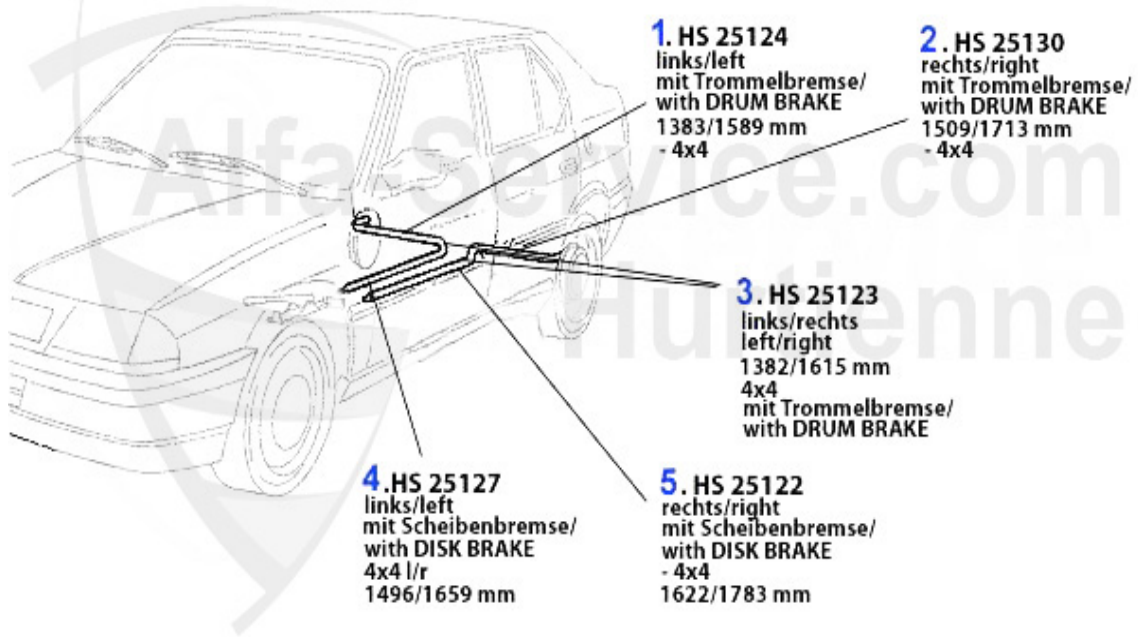

Handbremsseil/Brake Cable 33/SW (907)

1	HS25124	OE.60580075 handbrake cable left 33/SW (905/7)	26.60 EUR
2	HS25130	OE.60580072 handbrake cable right 33/SW (907) 92-94	19.39 EUR
3	HS25123	HANDBRAKE CABLE LEFT/RIGHT 33/SW (905/7) 4X4	23.09 EUR
4	HS25127	OE. 60580074 BRAKE CABLE 33 (907) with ABS (left)	25.95 EUR
5	HS25122	OE. 60580073 BRAKE CABLE 33 (907) with ABS (right)	25.95 EUR