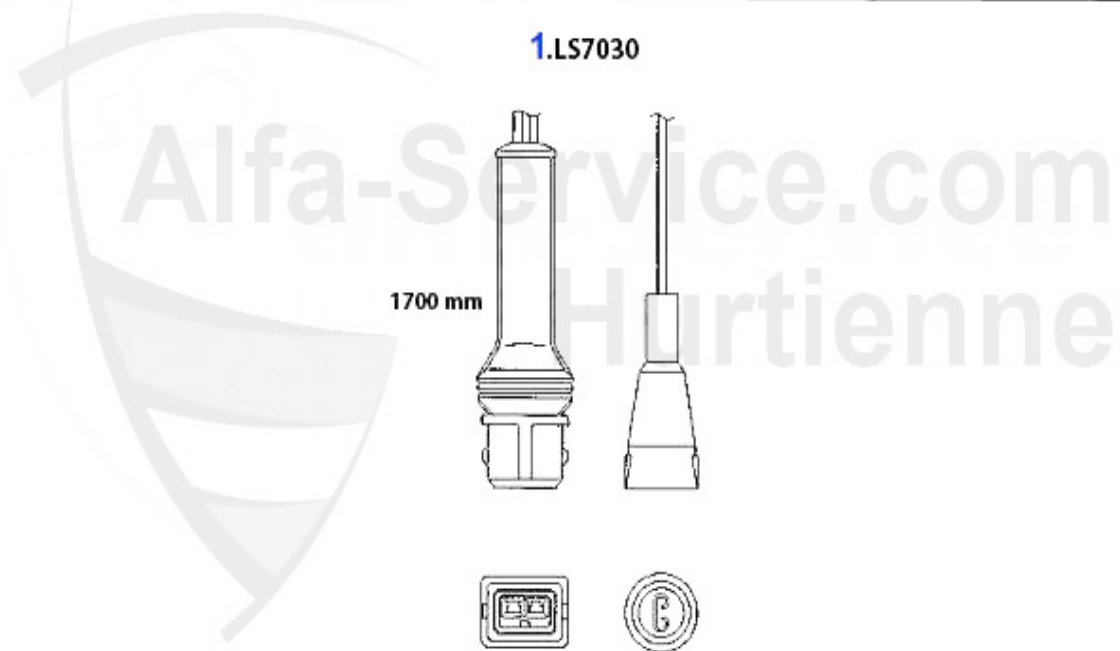

Lambda-Sonde/Lambda Probe 33 (905) 1.7 QV/IE

1 LS7030

Lambda-Sonde 33 (905/7) 1.4/1.5/1.7 IE/16 V, 3-adrig

99.00 EUR