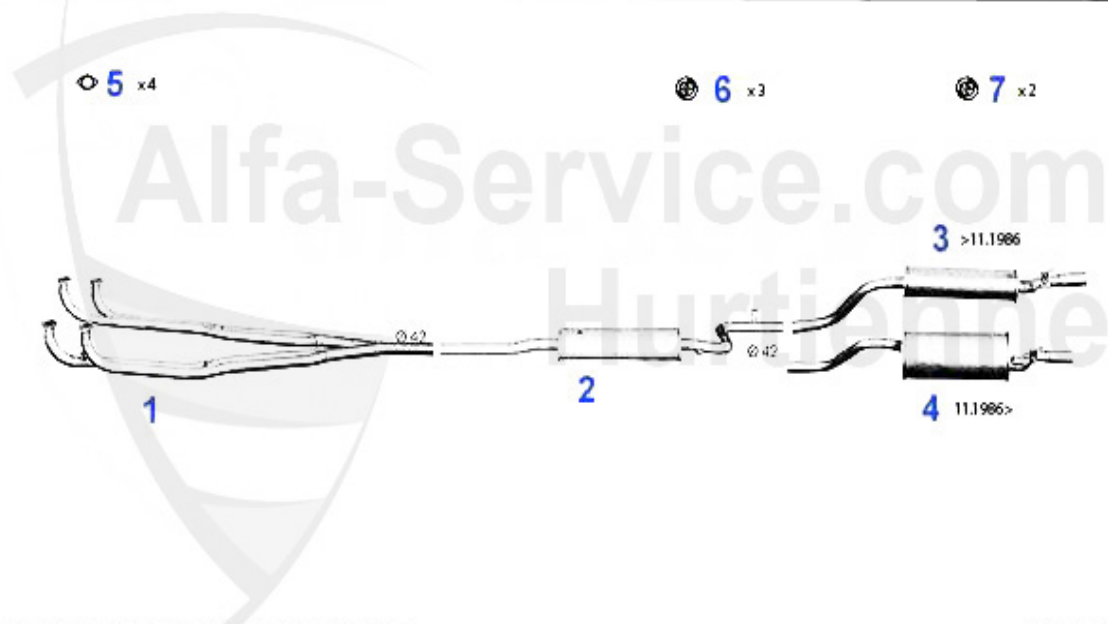

Abgasanlage/Exhaustsystem 33 (905) 1.5 QV

33 1.5 QUADRIFOGLIO VERDE/TI (105 cv)

7/'84-'89

1	VR106301	FRONT PIPE SUD/SPRINT 1.5 TI 82-84,33 (905 & 907) 1.3,1	270.00 EUR
2	MSD106076	MIDDLE SILENCER SUD 1.3/TI & 1.5/TI,33 (905) 1.3,1.5/QV	129.00 EUR
3	NSD106307	REAR SILENCER 33 (905) 1.5 QV 7.84-11.86	76.95 EUR
4	NSD106607	REAR SILENCER SUD/SPRINT 1.7 QV 33 (905/7) 1.4 - 1.7 IE	159.00 EUR
5	SAT094405	EXHAUST GASKET ARNA,SUD/SPRINT,33 (905/7),145/6 BOXER	2.90 EUR
6	SAT091012	OE 60503033, RUBBER/EXHAUST MOUNTING DIVERSE TYPES	4.00 EUR