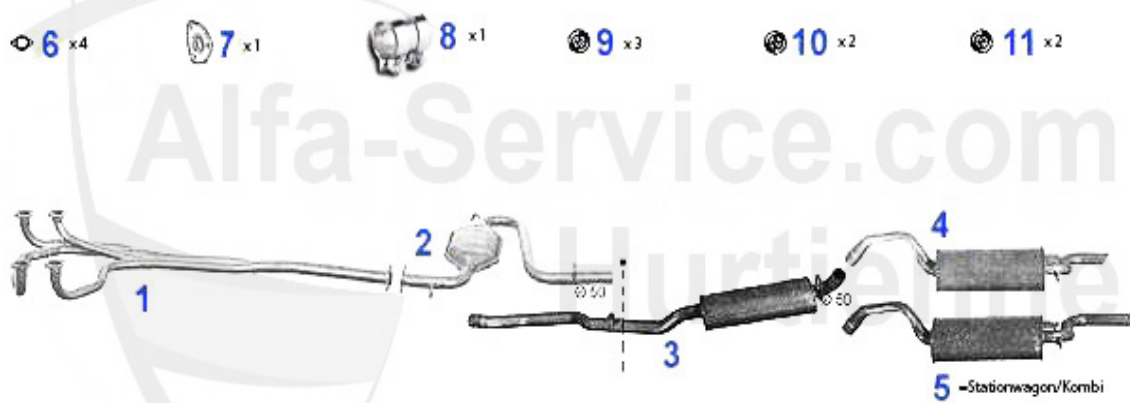

Abgasanlage/Exhaust System 33/SW (907) 1.7 IE 16V 4x4 KAT Bj. >92

33 1.7 i.e. 16V 4X4 KAT. (129 cv)

• ZU KUERZEN (= OE 50547146)

'90-8/'92

1	VR112801	Hosenrohr 33 (907) 1.7 ie 16V kat bj. 09.92>	423.16 EUR
3	MSD112406	Mitteltopf 33 (907) 1.7ie 16V 4x4	189.00 EUR
4	NSD112007	REAR SILENCER 33 (907) 1.7 IE 4X4	118.41 EUR
5	NSD112107	REAR SILENCER 33 SW (907) 1.7 IE 4X4	113.65 EUR
6	SAT094405	EXHAUST GASKET ARNA,SUD/SPRINT,33 (905/7),145/6 BOXER	2.90 EUR
7	02 059 3 0	EXHAUST GASKET, SPIDER CATALYST 1986-93 CATALYST-MIDDLE	6.79 EUR
8	RV501205	PIPE CONNECTION 50 mm	14.88 EUR
9	SAT091012	OE 60503033, RUBBER/EXHAUST MOUNTING DIVERSE TYPES	4.00 EUR