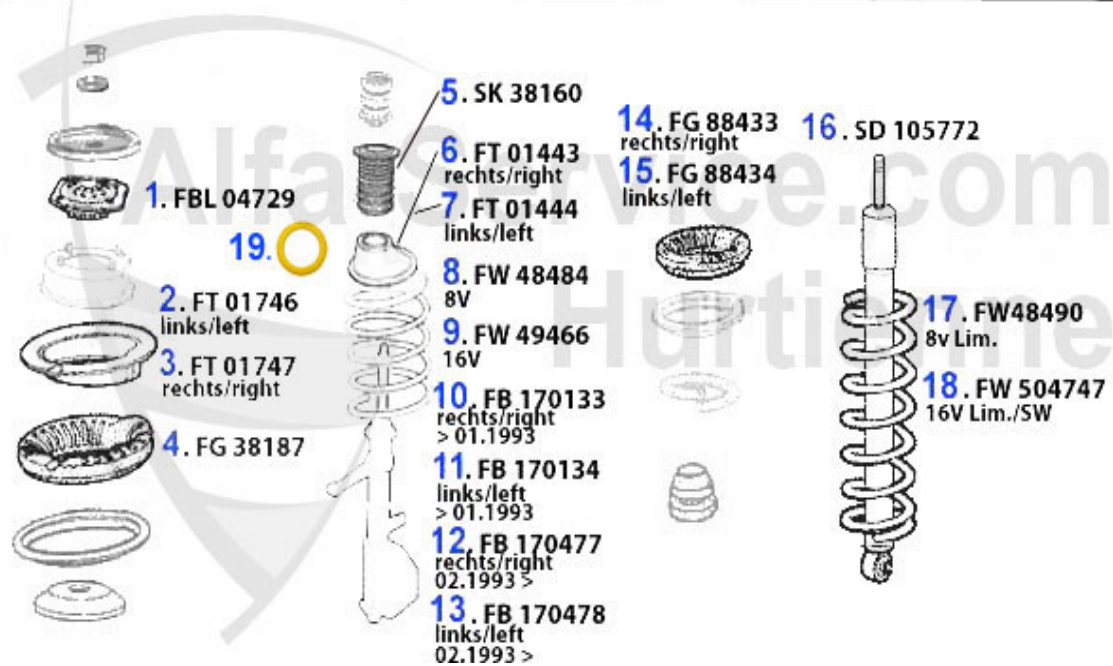

Federbeine/Struts 33 (907)

4	FG38187	Rubber ring front spring Arna Sud/Sprint,33/SW (905/7)	13.49 EUR
5	SK38160	OE. 60501744 RUBBER BOOT PROTECTOR	15.90 EUR
6	FT01443	Spring Plate OE.605 01 443 Right	48.00 EUR
7	FT01444	OE. 60501444 SPRING PLATE LEFT	48.00 EUR
9	FW49466	FRONT SPRING 33 (907A/905), SW (907B) 1.5, 1.5ie, 1.7ie	79.00 EUR
14	FG88433	Federstützring HA 33/SW (905/7)	14.51 EUR
15	FG88434	Federstützring HA 33/SW (905/7)	9.75 EUR
16	SD105772	Stossdämpfer hinten 33 (905/7) oben Stift/unten Auge,2-	114.99 EUR
18	FW504747	OE. 60504747 REAR SPRING 33 (907) SW/16V	70.78 EUR
19	FBL801025	OE. 60501446/01741/3 STRUT BEARING	26.00 EUR