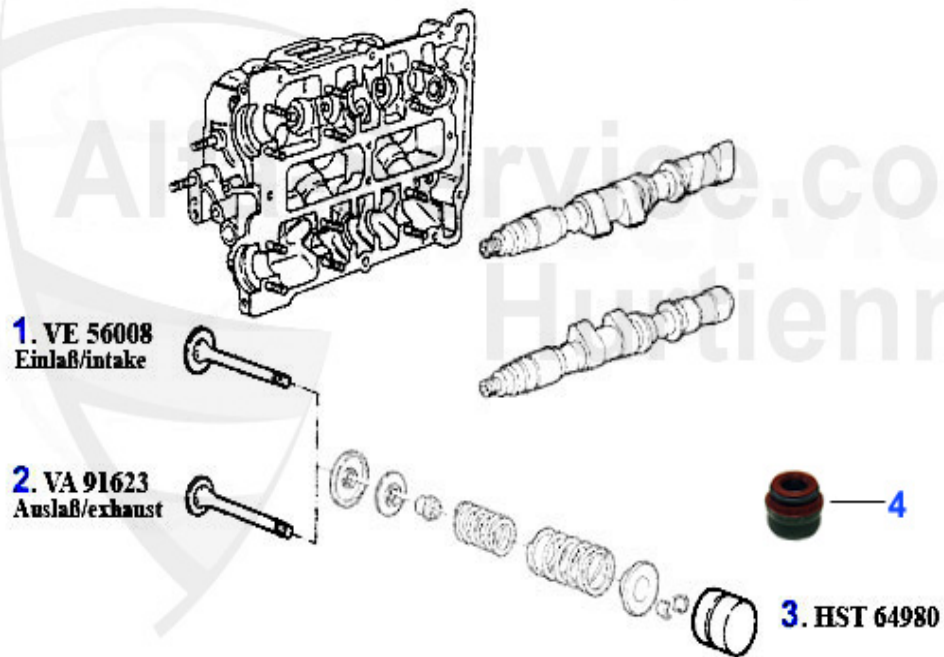

Ventiltrieb/Valve Train 33 (907) 16V

1	VE56008	Ventil-Einlaß Alfa 33/145/146 1.7 i.e. 16V	39.00 EUR
2	VA91623	Ventil-Auslaß 33 (907),145/6 Boxer 16V	Preis auf Anfrage
3	HST64980	VALVE TAPPET 33(907), 1.7 16V AR156 2.5 24V	31.50 EUR
4	VSD3357	VALVE STEM SEAL 2.5 V6/3.0 V6/3.2 V6/ 147,156,164,166,G	3.90 EUR