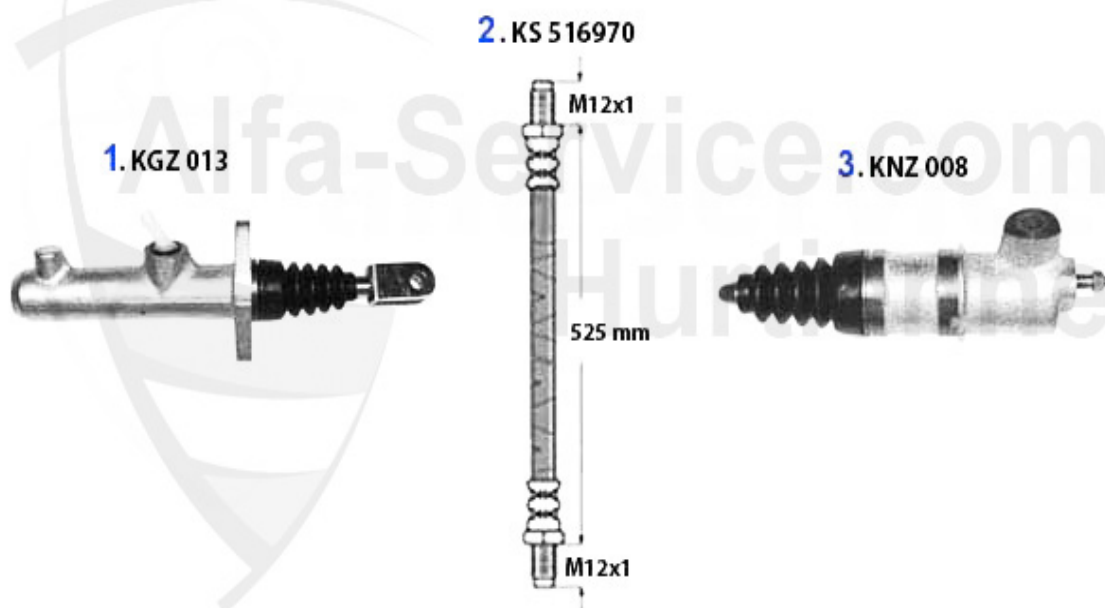

Kupplungsbetätigung/Clutch Actuation 33 (905)

1	KGZ013	OE. 60501235 CLUTCH MASTER CYLINDER	70.00 EUR
2	KS516970	CLUTCH HOSE 33 (905/7) SUD/SPRINT (902), OE.60501245 CL	24.00 EUR
3	KNZ008	OE. 60502665 CLUTCH SLAVE CYLINDER	62.00 EUR