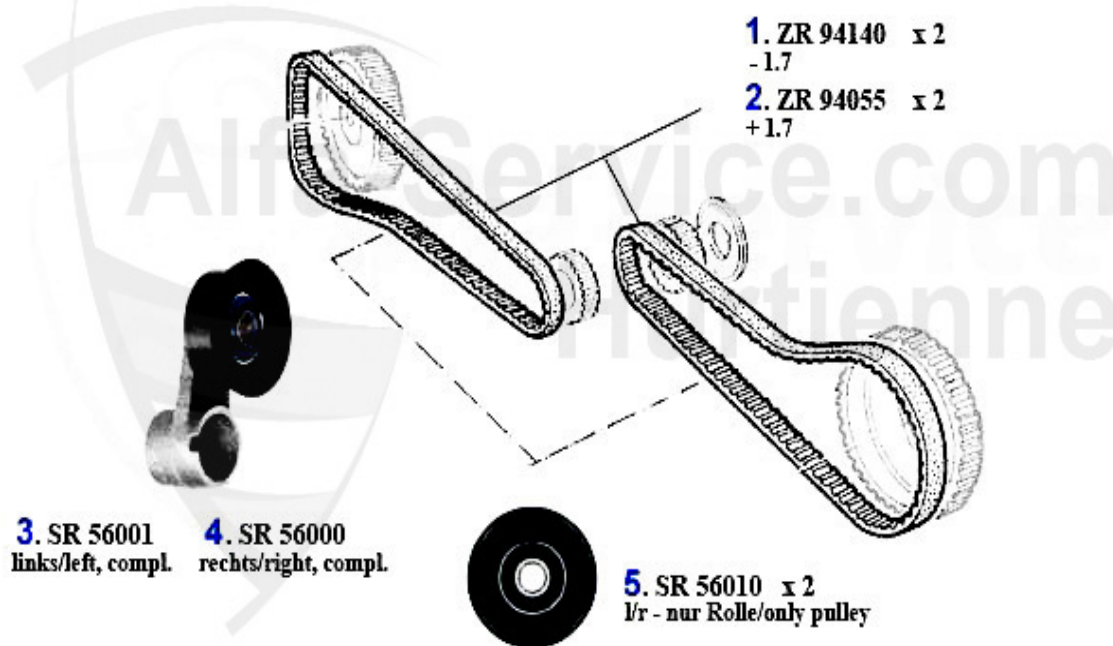

Zahnriemen/Timingbelt 33 (905/7) 8V

1	ZR94140	OE. 60503002 TIMING BELT BOXER	34.90 EUR
2	ZR94055	DRIVE BELT 100S170 33 (905/7) 1.3/1.5/ 1.7/ie/16V/QV,14	23.21 EUR
3	SR56001	OE. 60504225 BELTSTRETCHER left BOXER	88.00 EUR
4	SR56000	OE. 60504224 BELTSTRETCHER right BOXER	88.00 EUR
5	SR56010	DRIVE BELT TENSIONER 33,145/6 IE 16V (ONLY PULLEY)	34.00 EUR