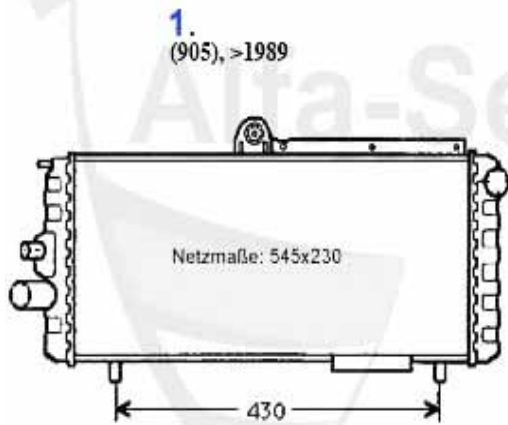

Kühler/Radiator 33 (905/7) 8V

1 MK11010

RADIATOR 33 (905), ARNA, SUD/SPRINT 1.2/ 1.3/1.5/1.7 73-

219.00 EUR