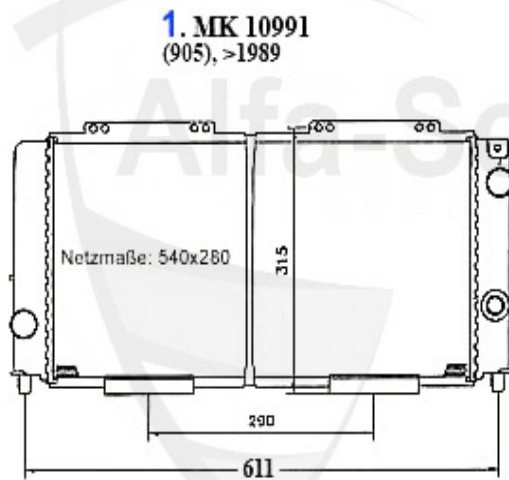

Kühler/Radiator 33 (905/7) TD

1	MK10991	RADIATOR 33 (905) 1.8 TD 01.86-06.90	299.12 EUR
2	MK22528	RADIATOR 33 (907) 1.8 TD 90>	221.59 EUR