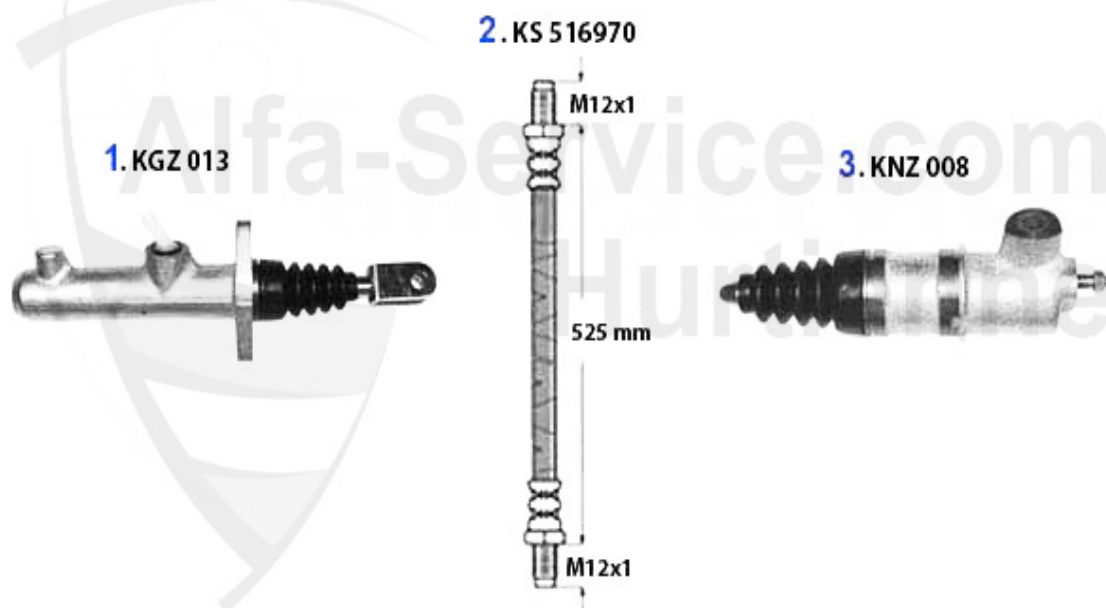

Kupplungsbetätigung/Clutch Actuation 33 (907)

1	KGZ013	OE. 60501235 CLUTCH MASTER CYLINDER	70.00 EUR
2	KS516970	CLUTCH HOSE 33 (905/7) SUD/SPRINT (902), OE.60501245 CL	24.00 EUR
3	KNZ008	OE. 60502665 CLUTCH SLAVE CYLINDER	62.00 EUR