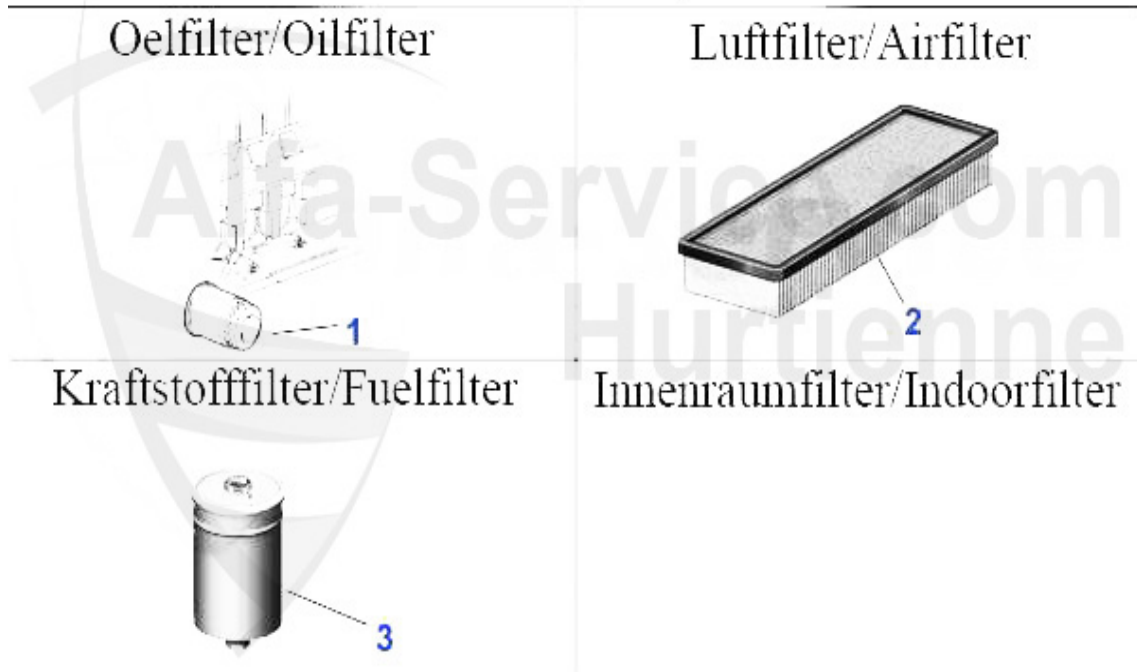

Filter 33 (907) 16V

1	OF123	OE. 60553431/60537470/60533494/60521128 OILFILTER	11.00 EUR
2	LF185	AIR FILTER 33 (905/7),145/6 BOXER, FIRM	20.90 EUR
3	KF96	FUEL FILTER SUD/SPRINT,33 (905/7),145/6, 155,SCREW CART	25.99 EUR