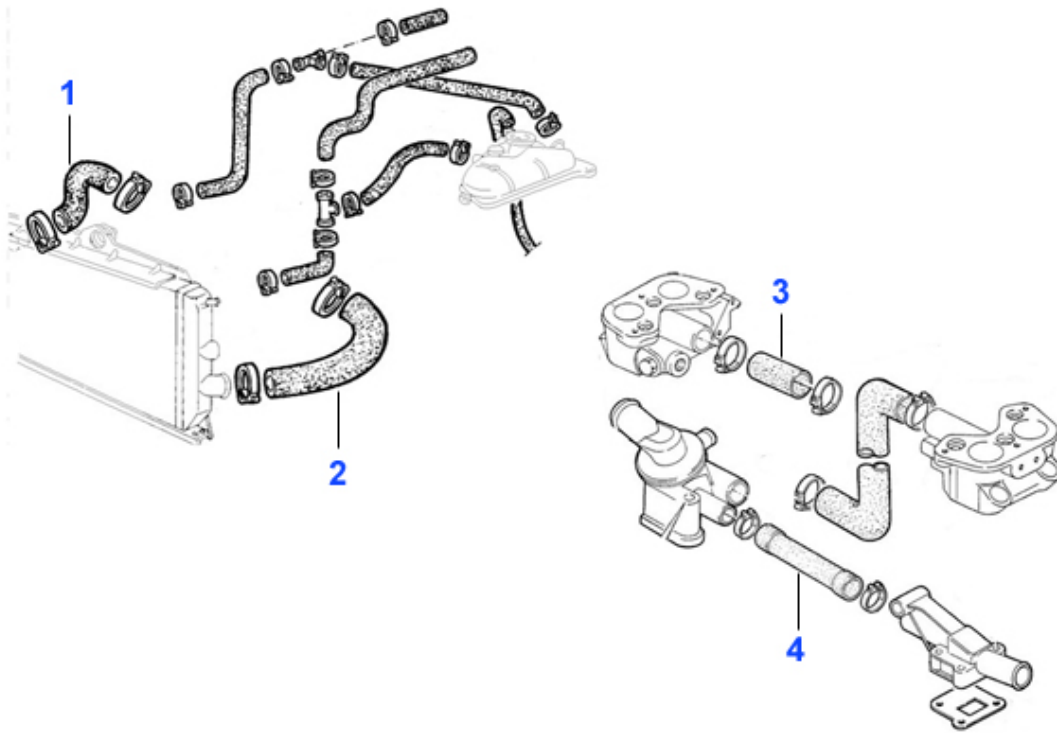

## Wasserpumpe/Waterpump 33 (907) 16V

---

1. WP 02110

---

1 WP02110

OE. 60614390 WATER PUMP BOXER

69.90 EUR

**33 (905/7) > ENGINE > COOLING SYSTEM > (907) 16V > HOUSES**