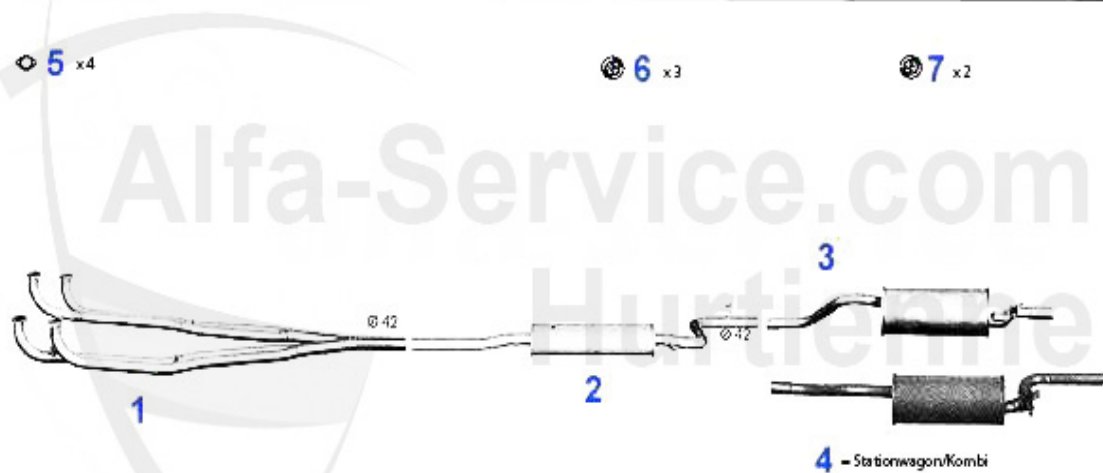

Abgasanlage/Exhaustsystem 33 (905) 1.7 QV/IE

33 1.7 Q. VERDE / i.e. (1140/18 cv)/(1070/10 cv)

'86-'89

1	VR106601	Hosenrohr Sud/Sprint 1.7 QV 33 (907) 1.5/1.7 ie bj. 90-	123.64 EUR
2	MSD106076	MIDDLE SILENCER SUD 1.3/TI & 1.5/TI,33 (905) 1.3,1.5/QV	129.00 EUR
3	NSD106607	REAR SILENCER SUD/SPRINT 1.7 QV 33 (905/7) 1.4 - 1.7 IE	159.00 EUR
5	SAT094405	EXHAUST GASKET ARNA,SUD/SPRINT,33 (905/7),145/6 BOXER	2.90 EUR
6	SAT091012	OE 60503033, RUBBER/EXHAUST MOUNTING DIVERSE TYPES	4.00 EUR