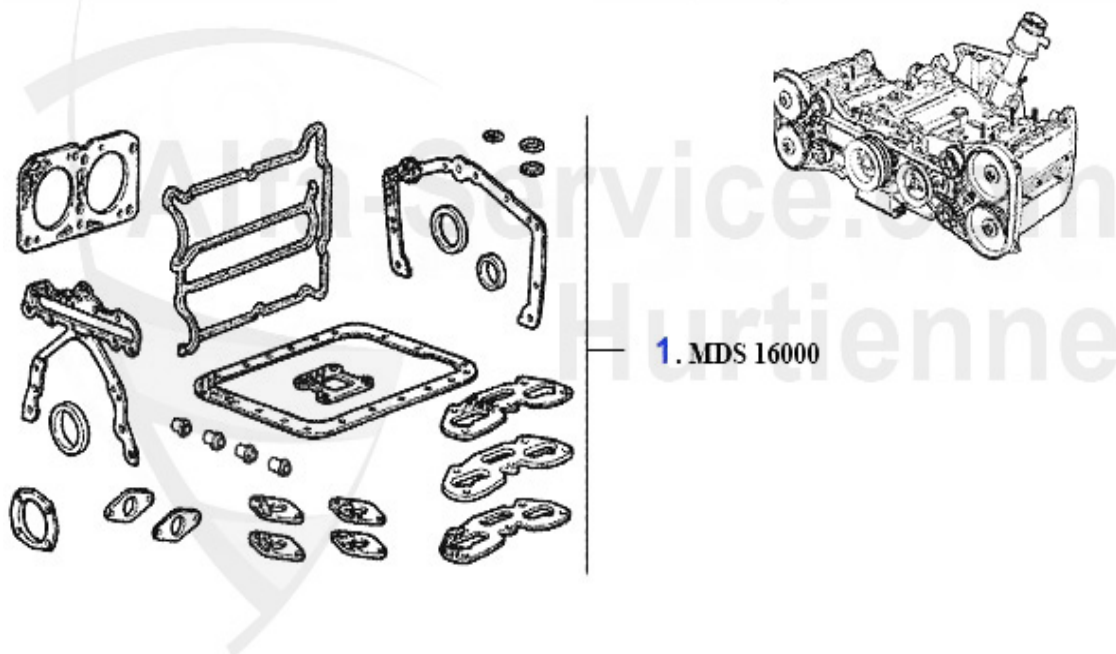

Motordichtsatz/Full Set 33 (907) 1.7 IE 16V

1 MDS16000

ENGINE GASKET SET 145/146/33 1.7 IE 16V 91-97 incl.head

215.00 EUR