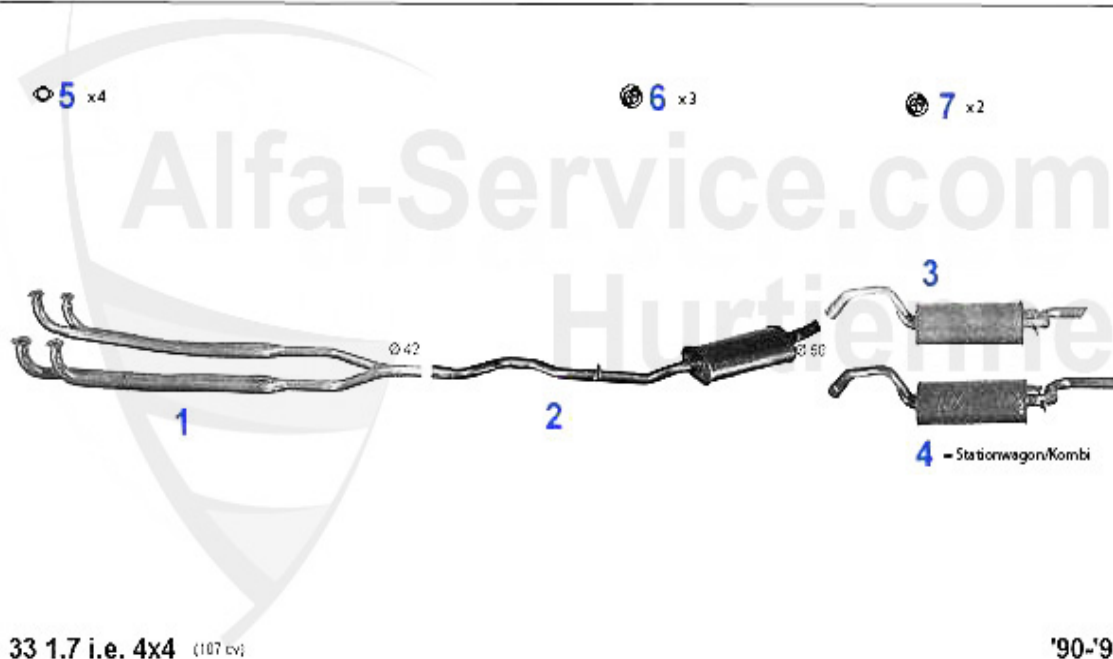

Abgasanlage/Exhaust System 33/SW (907) 1.7 IE 4x4

33 1.7 i.e. 4x4 (107 cv)

'90-'92

1	VR112001	Hosenrohr 33 (907) 1.7 ie 4x4	157.68 EUR
2	MSD112006	Mitteltopf 33 (907) 1.7 ie 4x4	145.00 EUR
3	NSD112007	REAR SILENCER 33 (907) 1.7 IE 4X4	118.41 EUR
4	NSD112107	REAR SILENCER 33 SW (907) 1.7 IE 4X4	113.65 EUR
5	SAT094405	EXHAUST GASKET ARNA,SUD/SPRINT,33 (905/7),145/6 BOXER	2.90 EUR
6	SAT091012	OE 60503033, RUBBER/EXHAUST MOUNTING DIVERSE TYPES	4.00 EUR