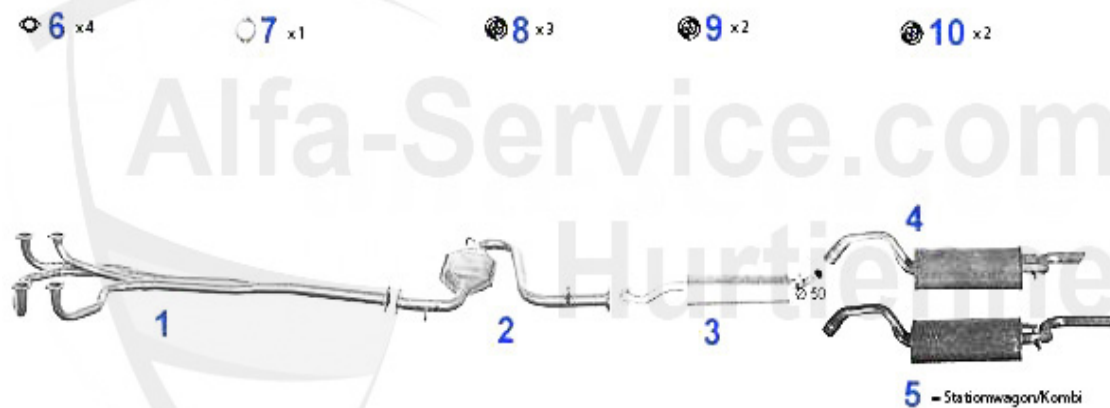

Abgasanlage/Exhaust System 33/SW (907) 1.7 IE 16V 4x4 KAT Bj. 92>

33 1.7 i.e. 16V 4x4 KAT. (128 cv)

9/'92-'94

1	VR112801	Hosenrohr 33 (907) 1.7 ie 16V kat bj. 09.92>	423.16 EUR
3	MSD112806	Mitteltopf 33 (907) 1.7 ie 16V 4x4 kat bj. 92-94	175.00 EUR
4	NSD112007	REAR SILENCER 33 (907) 1.7 IE 4X4	118.41 EUR
5	NSD112107	REAR SILENCER 33 SW (907) 1.7 IE 4X4	113.65 EUR
6	SAT094405	EXHAUST GASKET ARNA,SUD/SPRINT,33 (905/7),145/6 BOXER	2.90 EUR
7	SAT47140	OE. 60547140 SEALING GASKET f. KATALYS. 33/SW (907) 1.7	5.90 EUR
8	SAT091012	OE 60503033, RUBBER/EXHAUST MOUNTING DIVERSE TYPES	4.00 EUR