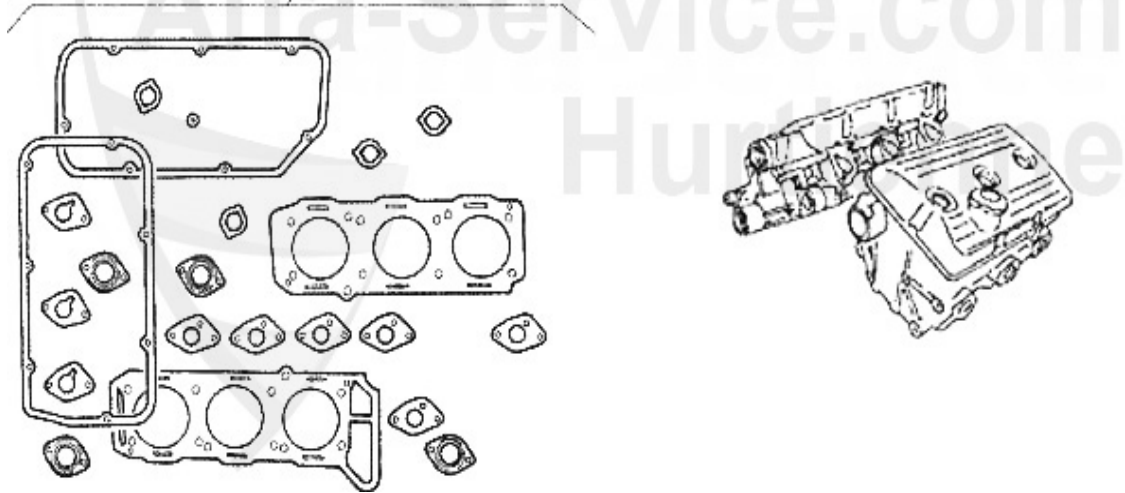

Kopfdichtsatz/Head Set 75 2.5/3.0 V6

1. ZKDS 36300
2.5

2. ZKDS 3100
3.0

1	ZKDS36300	OE. 60777249 O/H-Set with Head Gasket 6-Cylinder	285.01 EUR
2	ZKDS3100	HEAD GASKET SET 164 3.0 87-89 SPIDER (916) 3.0 95> 75 3	199.00 EUR