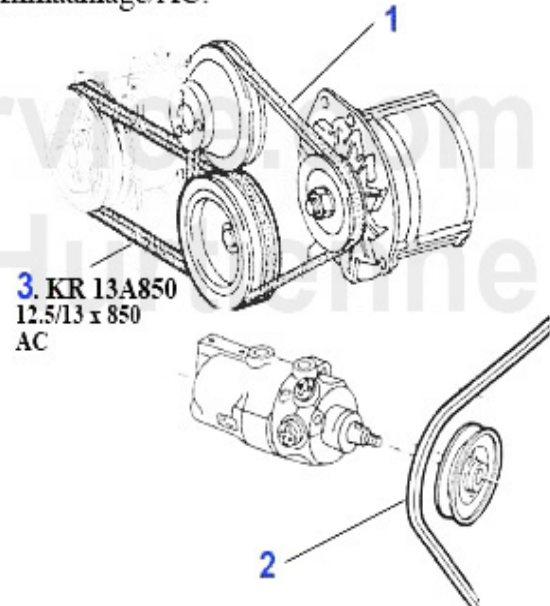

mit/with
Klimaanlage/AC: