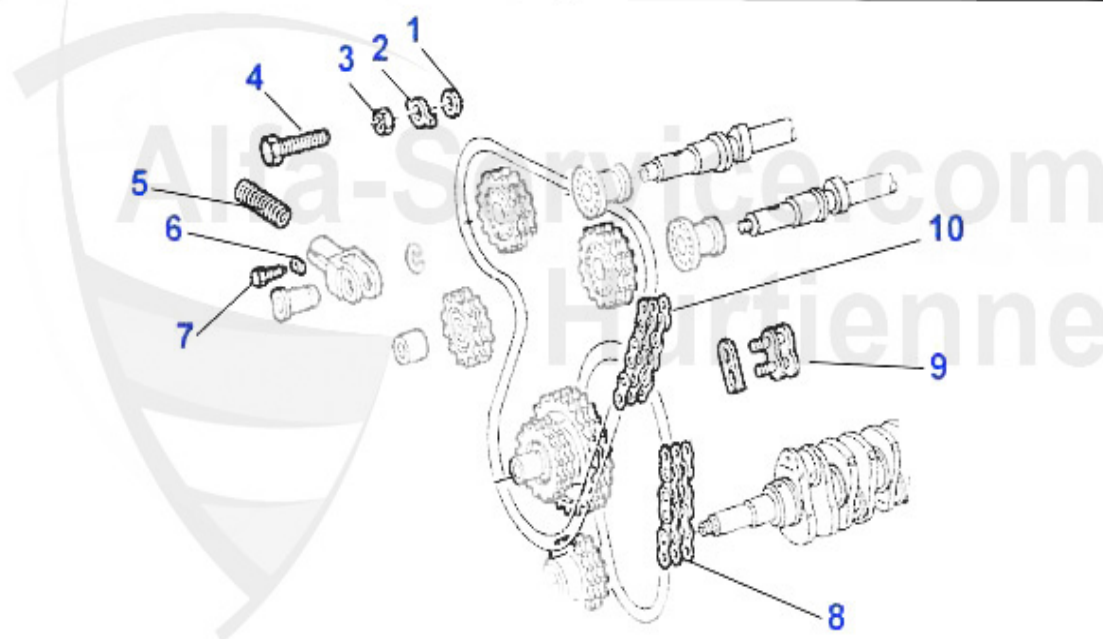

Steuerkette/Timing Chain 75 2.0 TS

1	03 122 0 0	THRUST WASHER MOUNTING NUT	1.25 EUR
2	03 123 0 0	LOCK TAB CAMSHAFT	2.34 EUR
3	03 121 0 0	MOUNTING NUT-CHAIN WHEEL-CAMSHAFT	2.20 EUR
4	03 098 0 0	SAFETY BOLT FOR CAMSHAFTS	3.00 EUR
5	SRF13313	OE. 60513313 Spring	4.00 EUR
6	03 100 0 0	LOCK PLATE CHAIN TENSIONER	4.50 EUR
7	03 101 0 0	SCREW FOR TRACK TENSIONER	6.50 EUR
8	03 047 0 0	TIMING CHAIN 1300-2000 SHORT ENDLESS	24.50 EUR
8	03 047 0 0 I	TIMING CHAIN IWIS 1300-2000 SHORT ENDLESS	55.00 EUR
8	03 047 0 0 R	TIMING CHAIN IWIS RACING 1300-2000 SHORT ENDLESS	69.00 EUR
9	03 048 0 0	MASTER LINK	4.50 EUR
10	STK13301	TIMING CHAIN LONG 75,155,164	92.50 EUR
11	03 118 0 0	BUSHING IN ENGINE BLOCK FOR SPROCKET WHEEL 1300/1600/17	15.90 EUR
12	03 124 0 0	BUSHING IN ENGINE BLOCK FOR SPROCKET WHEEL 2000cc (14.5	15.90 EUR