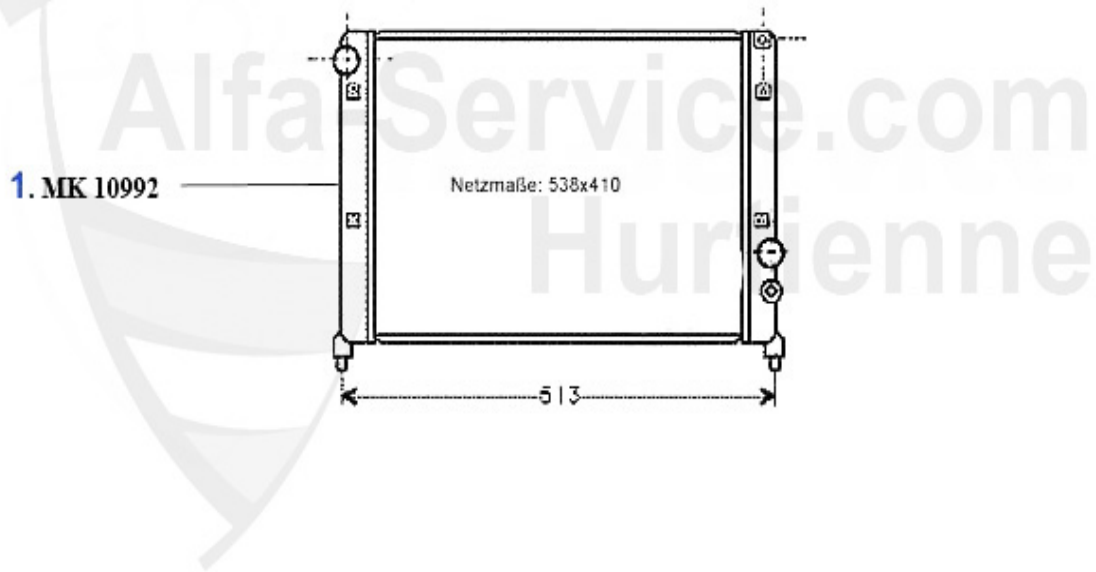

1 KWB33762

OVERFLOW CONTAINER 75 ALL MODELS

89.00 EUR

Kühler/Radiator 75 2.0/2.4 TD

1 MK10992

RADIATOR 75,90, 2.0/2.4 TD

359.00 EUR

Thermostat 75 2.0/2.4 TD