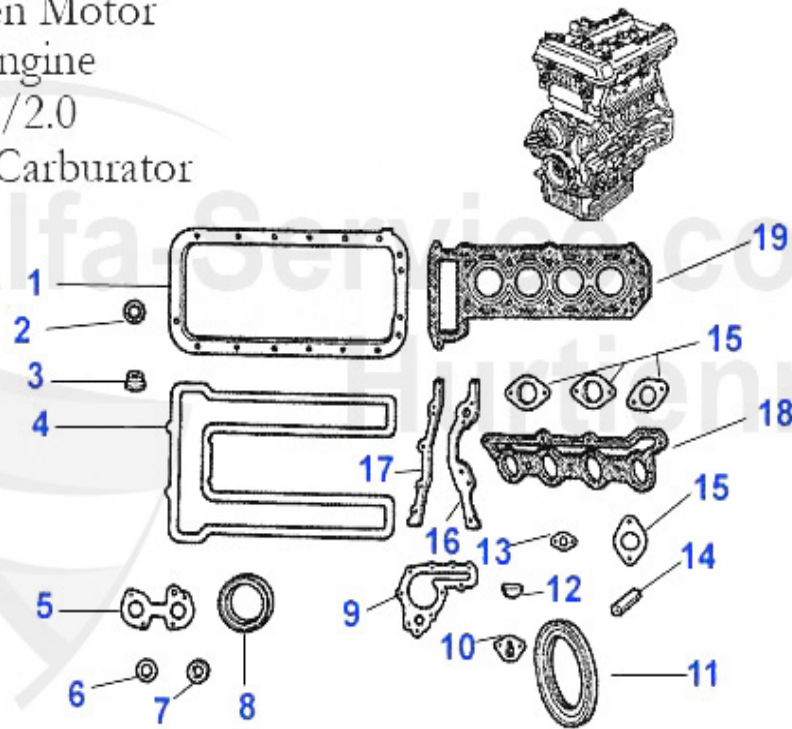

75 > ENGINE > ENGINE GASKETS > 1.6/1.8/2.0 > GASKETS ENGINE

Dichtungen Motor
Gaskets Engine
75 1.6/1.8/2.0
Vergaser/Carburator

1	02 062 0 0	UPPER OIL PAN GASKET WITH METAL	31.90 EUR
3	03 255 0 0	OIL SEAL WITH SPRING INTAKE AND EXHAUST SIDE (GREEN) RE	4.90 EUR
4	02 036 0 0	REINZ CAM COVER GASKET GIULIETTA,GTV4, 75,90	43.49 EUR
5	02 052 0 0	GASKET AIRFILTER-CARBURETTOR	3.15 EUR
6	02 055 0 0	ALUMINIUM WASHER	1.70 EUR
7	02 056 0 0	PAPER WASHER	1.30 EUR
8	02 022 0 0	OIL SEAL (35/50/10) CRANKSHAFT FRONT	9.50 EUR
9	02 047 0 0	WATER PUMP GASKET	4.20 EUR
10	02 048 0 0	FUEL PUMP GASKET	2.30 EUR
11	02 023 0 0	OIL SEAL (82/105/12) CRANKSHAFT REAR 105 MODELS >1989,	25.00 EUR
12	02 031 0 0	HALF MOON RUBBER SEAL CAM COVER	1.80 EUR
13	02 071 0 0	GASKET TACHOMETER DRIVE	2.40 EUR
14	03 158 0 0	RUBBER CYLINDER 5th MAIN BEARING	3.61 EUR
15	02 020 0 0	GASKET EXHAUST MANIFOLD-CYLINDER HEAD	3.70 EUR
16	02 050 0 5	TIMING COVER GASKET 105 2000,1750 2.Series LEFT, ALFETTA	4.65 EUR
17	02 050 0 6	TIMING COVER GASKET 1300-2000 RIGHT	4.95 EUR
18	ANKD58501	INTAKE MANIFOLD GASKET LATE CARBURATOR MODELS STARTING	19.90 EUR
19	02 008 0 0	CYLINDER HEAD GASKET 2000 Payen 1,9 mm	54.50 EUR
19	02 044 0 0	CYLINDER HEAD GASKET 1600 REINZ	57.00 EUR
19	02 045 0 0	CYLINDER HEAD GASKET 1750 REINZ ALFETTA, GIULIETTA, GTV	59.00 EUR
19	02 046 0 0	CYLINDER HEAD GASKET 2000 REINZ	53.50 EUR
19	02 159 0 0	HEAD GASKET RACING 2000,SPESSO 1.6 MM	155.00 EUR
19	02 158 0 0	RACE HEAD GASKET 1600 SPESSO 1.6mm 105, ALFETTA, GIULIE	159.00 EUR
19	02 075 0 0	COPPER CYLINDER HEAD GASKET 1750	Preis auf Anfrage
19	ZKD20935	Kopfdichtung Alfetta,Giulietta,GTV (116) 1.8 Bj. 83>	48.22 EUR