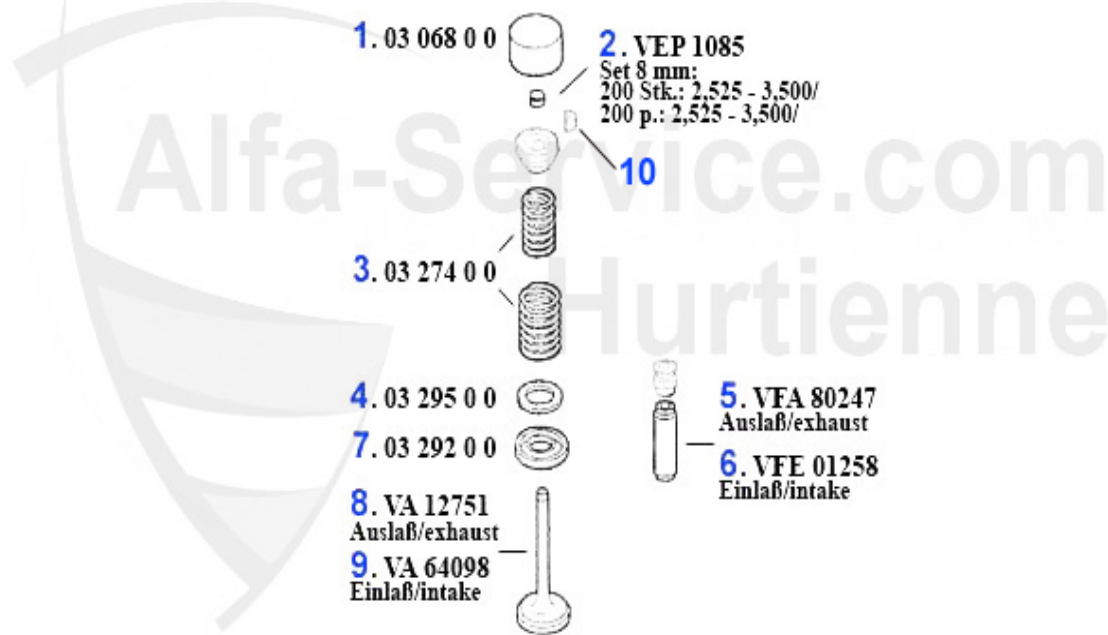

Ventiltrieb/Valve Train 75 2.0 TS

1	03 068 0 0	CAM FOLLOWER OE60612178	16.90 EUR
2	VEP1083	VALVE PAD SET 8mm 1500-2500, 20 pcs, TS 8V	499.00 EUR
2	VEP1085	VALVE PAD SET 8mm 2,525- 3,500, 200 pcs, TS 8V	548.99 EUR
3	03 274 0 0	VALVE SPRING SET 16 pcs	95.00 EUR
4	03 295 0 0	OE.60502912 WASHER INSIDE LOWER VALVE SPRING PLATE	3.55 EUR
5	VFA80247	OE. 60580247 VALVE GUIDE EXHAUST TS 8V	14.90 EUR
6	VFE01258	OE. 60701258 VALVE GUIDE INTAKE 75,164/Super 2.0 TS	14.90 EUR
7	03 292 0 0	CUP FOR VALVE WASHER	9.90 EUR
8	VA12751	OE. 60512751 Valve Exhaust TS 8V	35.00 EUR
9	VE64098	OE. 60564098 Valve Intake TS 8V	33.30 EUR
10	VK 8	Valve cotters 8mm twin spark OE.60503036	1.20 EUR