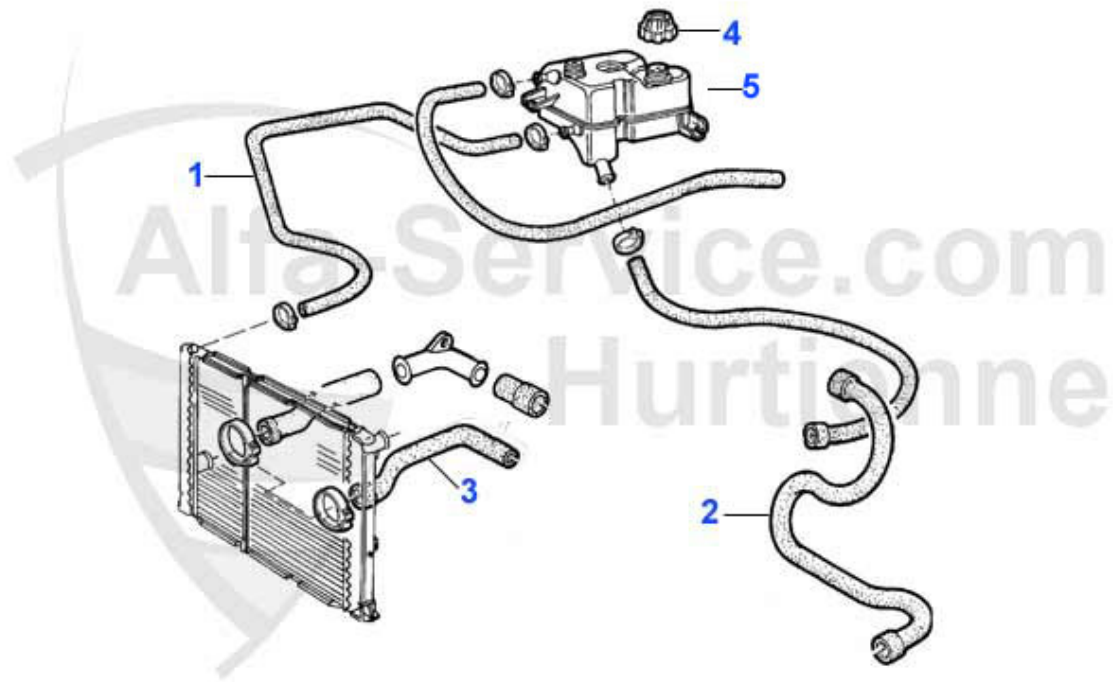

75 > ENGINE > COOLING SYSTEM > 1.8 Turbo > HOSES

1	KWS77344	OE. 60777344 UPPER RADIATOR HOSE 75 TO THE TANK	Preis auf Anfrage
1	KWB33762	OVERFLOW CONTAINER 75 ALL MODELS	89.00 EUR
2	KWS34127	OE. 60534127 UPPER RADIATOR HOSE 75 2.0 TS	Preis auf Anfrage
3	KWS33765	OE. 60533765 PIPE	44.49 EUR
4	KD07812	OE. 60507812 PLUG	9.50 EUR