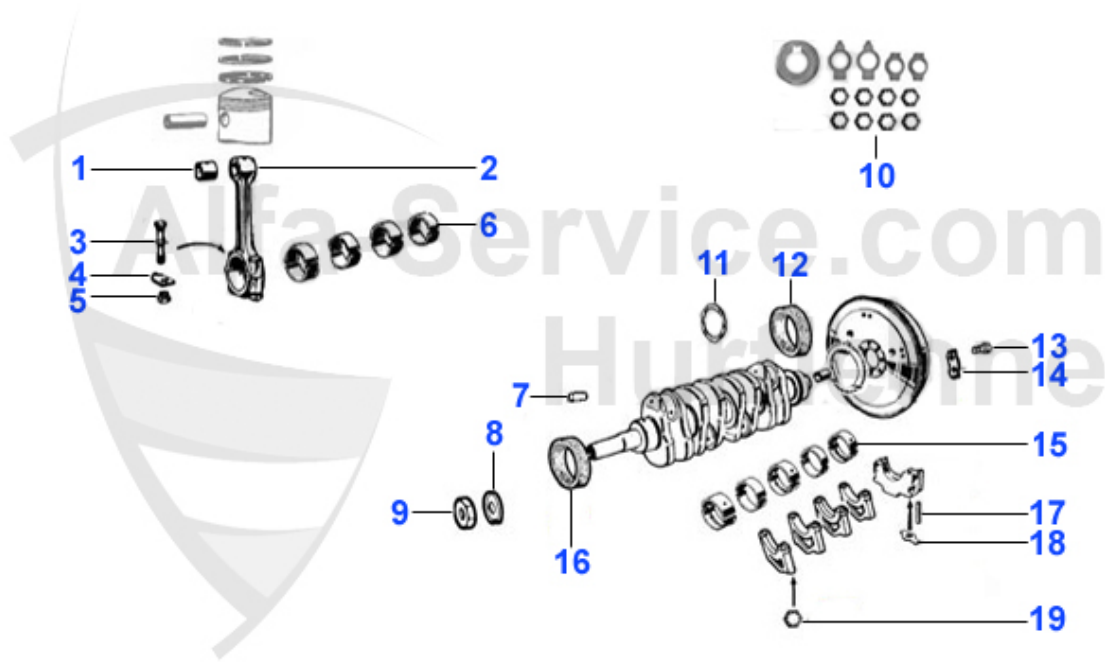

75 > ENGINE > PISTONS/BEARINGS > BEARINGS 4-CYL.

18	03 149 0 0	LOCKING PLATE 5th Main BEARING	1.50 EUR
19	03 270 0 0	LOCKING PLATE 1/2/3/4 main bearing	1.80 EUR