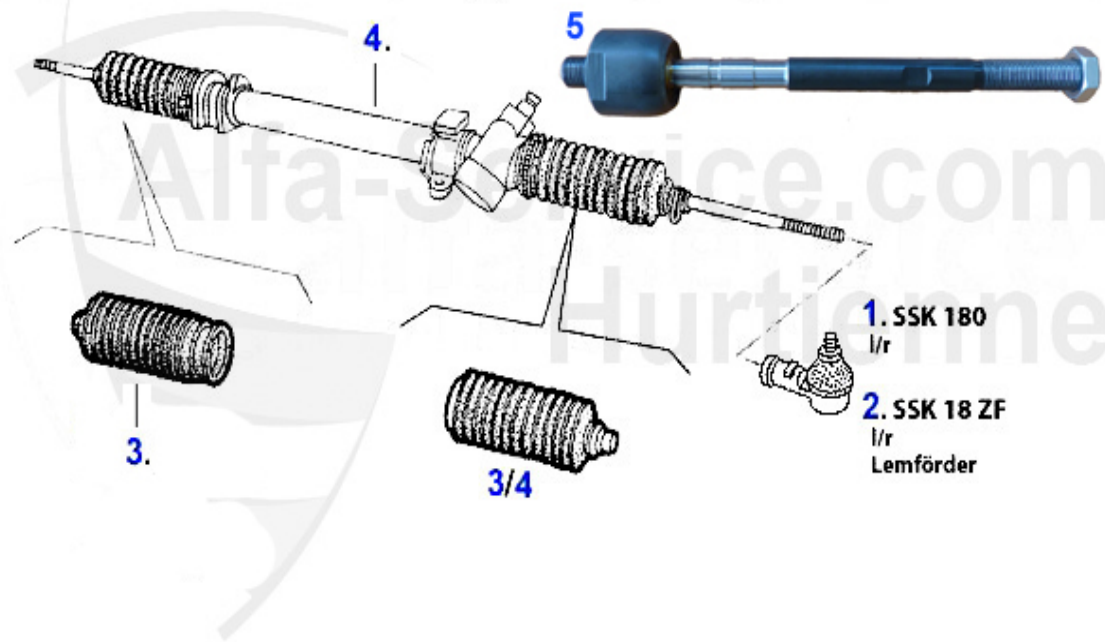

Lenkung/Steering 75

1	SSK180	TIE ROD END ALFETTA,GIULIETTA,GTV/6 (116)75,90,RZ/SZ	33.00 EUR
2	SSK18ZF	OE: 60521320 TIE ROD END 116	43.60 EUR
3	LMSS71121	STEERRING SLEEVE KIT ALFA 75 WITH SERVO STEERING, ALL M	22.60 EUR
3	LMSS7276	Lenkmanschetten Set Alfa 75	17.60 EUR
4	LG64342	OE. 60534342 POWER STEERING 75	1015.61 EUR
5	AG1301	AXIAL JOINT ALFA ROMEO 75 1.6/1.8/1.8 turbo/2.0/TD/2.5/	41.50 EUR