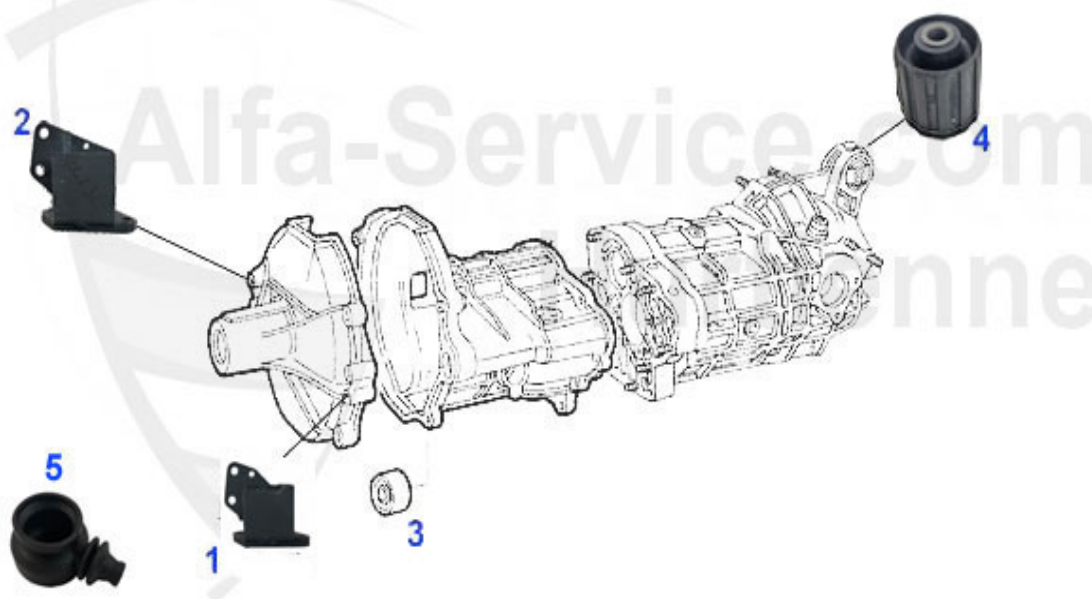

Getriebeaufhängung/Gear Mount 75 2.5/3.0 V6

1	GL2364	GEARBOX MOUNT	39.81 EUR
2	GL2362	GEARBOX MOUNT	65.00 EUR
3	GL03714	OE.60703714 GEARBOX MOUNT 75,90 RZ,SZ	24.89 EUR
4	GL21958	OE. 60521958 GEAR MOUNT REAR 75,90, RZ/SZ,ALFETTA,GIULI	29.90 EUR
5	SMS3119	OE. 60523119 GEAR LEVER COVER 75,90, RZ/SZ	15.51 EUR
6	GL21613	OE. 60521613 INNER BEARING FOR TRANSMISSION HOUSING 75,	45.90 EUR