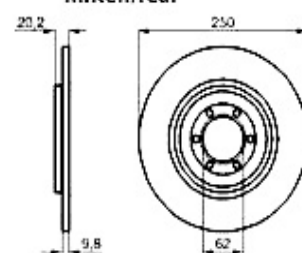

1	BS101011	BRAKE DISC FRONT GIULIETTA 1.3/1.6/1.8/ TURBO,75 1.6/1.	79.00 EUR
2	BS118351	OE 60522092, BRAKE DISC FRONT 75 1.8 TURBO/2.0 TS 2.5/3	95.00 EUR
2	BS 183	FRONT SPORT BRAKE DISK GTV 6, 75 T- SPARK/2.5/3.0 SLOTT	145.00 EUR
3	BS118211	Bremsscheibe VA 90/75 2.4 TD 6-Zyli nder Diesel	76.95 EUR
4	BS101515	OE 60701786, BRAKE DISC REAR ALFETTA YEAR 11.81>, GIULI	79.00 EUR
5	BS118415	Bremsscheibe HA GTV6 2.5 (116) 75 1.8 turbo/2.5/3.0 V6	49.00 EUR
5	BS 184	REAR SPORT BRAKE DISK GTV 6, 75 Twin Spark/2.5/3.0 SLOT	110.00 EUR