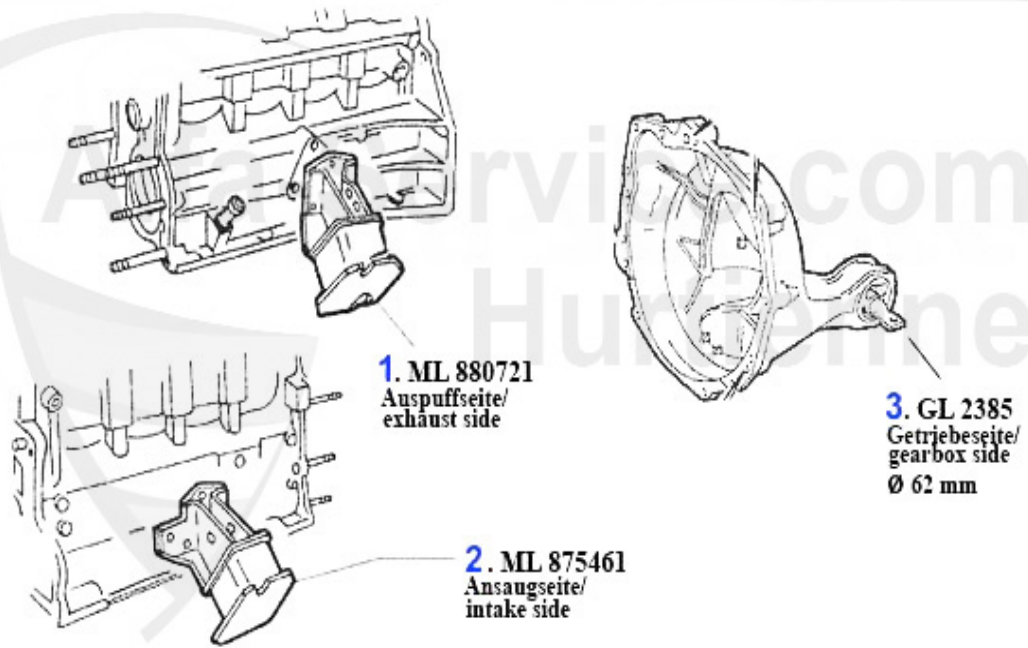

75 > ENGINE > COOLING SYSTEM > 2.0/2.4 TD > OVERFLOW CONTAINER

1 KWB33762

OVERFLOW CONTAINER 75 ALL MODELS

89.00 EUR

Motorlager/Enginemount 75 1.6/1.8/2.0/IE

1	ML880721	OE. 60723675 ENGINE MOUNT LEFT 116 4-CYL.	59.00 EUR
2	ML875461	OE. 60521085 ENGINE MOUNT RIGHT 116 4-CYL.	59.00 EUR
3	GL2385	OE. 60522199 ENGINE MOUNT REAR 4 CYL. (62mm) 75<	32.50 EUR