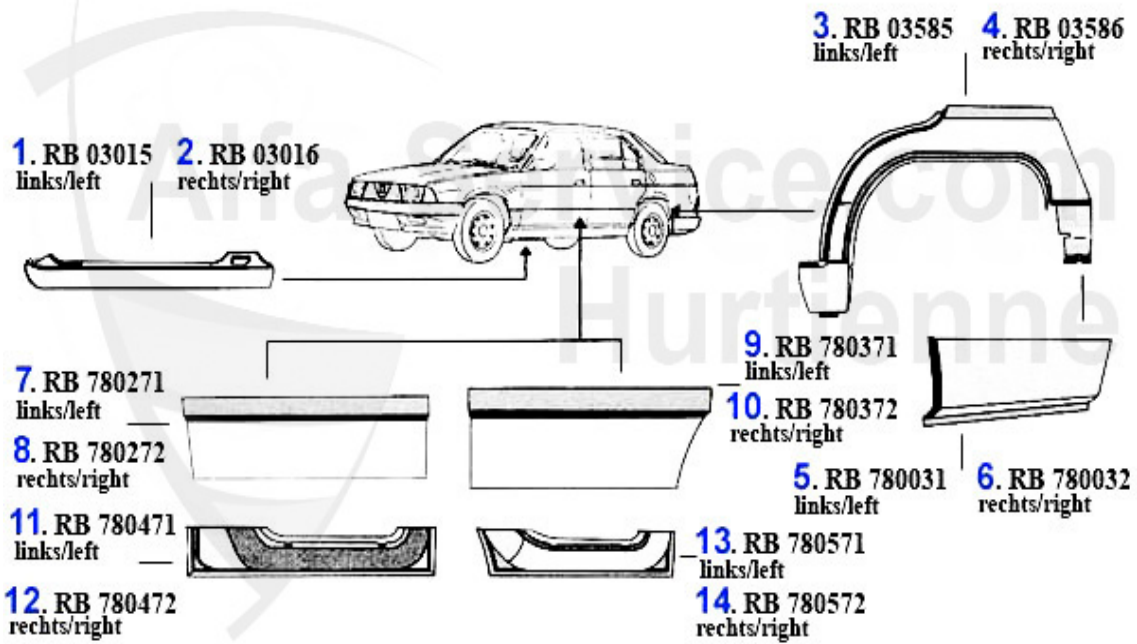

3	RB03585	REAR WHEEL ARCH LEFT 75	62.00 EUR
4	RB03586	REAR WHEEL ARCH RIGHT 75	62.00 EUR
7	RB780271	EXTERIOR DOOR PANEL FRONT LEFT 75	25.00 EUR
8	RB780272	EXTERIOR DOOR PANEL FRONT RIGHT 75	25.00 EUR
9	RB780371	EXTERIOR DOOR PANEL REAR LEFT 75	25.00 EUR
10	RB780372	EXTERIOR DOOR PANEL REAR RIGHT 75	25.00 EUR
11	RB780471	Türboden VL 75	25.00 EUR
12	RB780472	Türboden VR 75	25.00 EUR
13	RB780571	Türboden HL 75	25.00 EUR
14	RB780572	Türboden HR 75	25.00 EUR