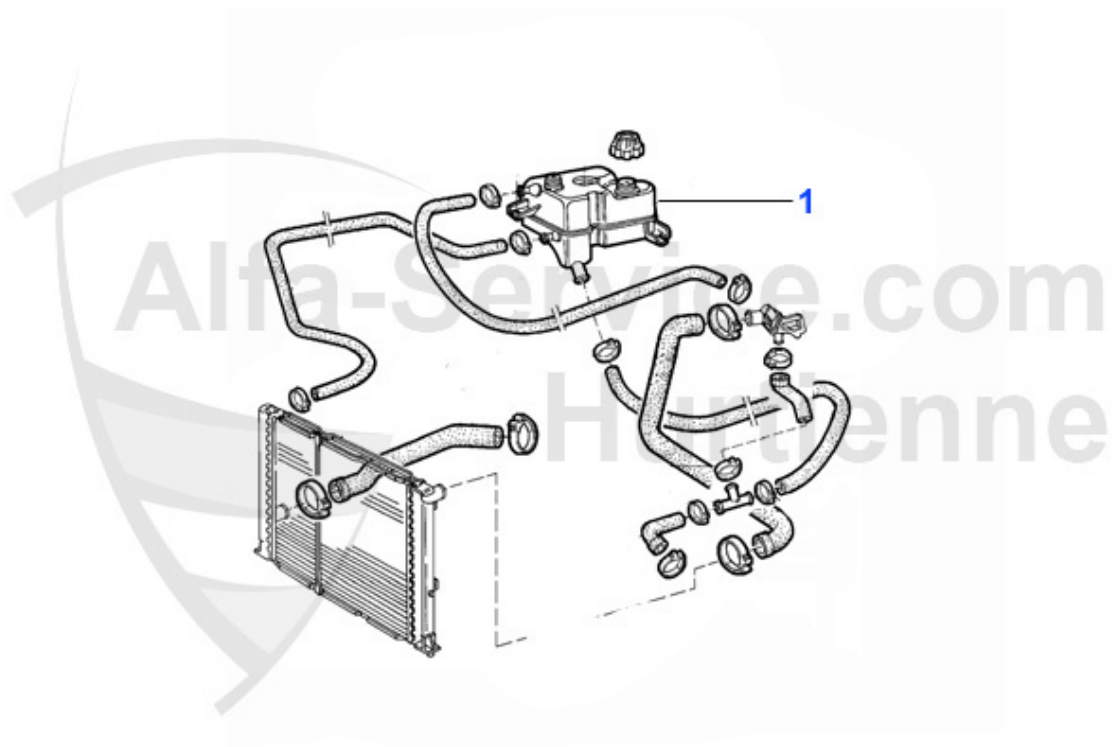

75 > ENGINE > COOLING SYSTEM > 1.6/1.8/2.0/IE > WATERPUMP

1. WP 00510

2. WP 00210

1	WP00510	OE. 60730469/60523035 WATER PUMP 116 w. PULLEY, wo. CON	109.00 EUR
2	WP00210	WATER PUMP ALFETTA,GIULIETTA,GTV (116) 1.6/1.8/TURBO/2.	119.00 EUR