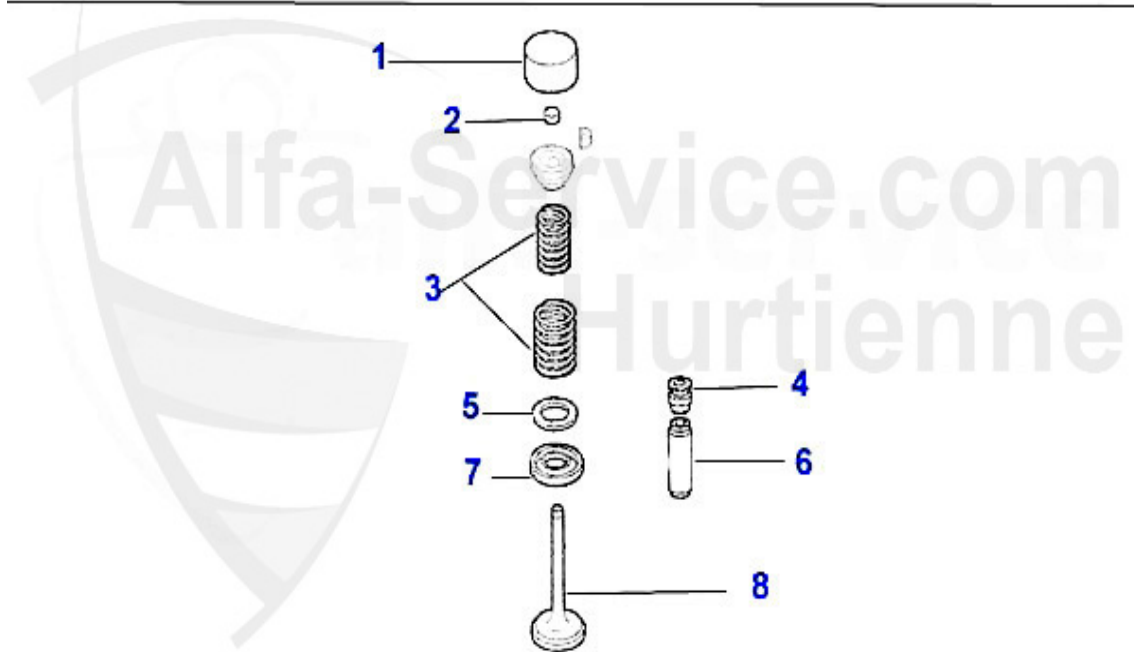

Ventiltrieb 75 1.8 Turbo

1	03 083 0 0	CAM FOLLOWER WITH DLC COATING 101/105/116/75/155/164/16	35.00 EUR
1	03 068 0 0	CAM FOLLOWER OE60612178	16.90 EUR
2	03 084 0 0	VALVE ADJUSTING SHIMS 205 pcs per box 1.500 - 2.500 mm	559.00 EUR
2	03 114 0 0	VALVE ADJUSTING SHIMS 200 pcs per box 2.525 - 3.500 mm	559.00 EUR
3	03 274 0 0	VALVE SPRING SET 16 pcs	95.00 EUR
4	03 255 0 0	OIL SEAL WITH SPRING INTAKE AND EXHAUST SIDE (GREEN) RE	4.90 EUR
5	03 295 0 0	OE.60502912 WASHER INSIDE LOWER VALVE SPRING PLATE	3.55 EUR
6	03 164 0 0	INLET & EXHAUST VALVE GUIDE FUEL-INJECTED MOTOR - SPIDE	13.49 EUR
7	03 292 0 0	CUP FOR VALVE WASHER	9.90 EUR
8	VE34237	OE. 60534237 VALVE INTAKE 75 1.8 Turbo	50.27 EUR
8	VA34239	OE. 60534239 VALVE EXHAUST 75 1.8 Turbo	101.55 EUR