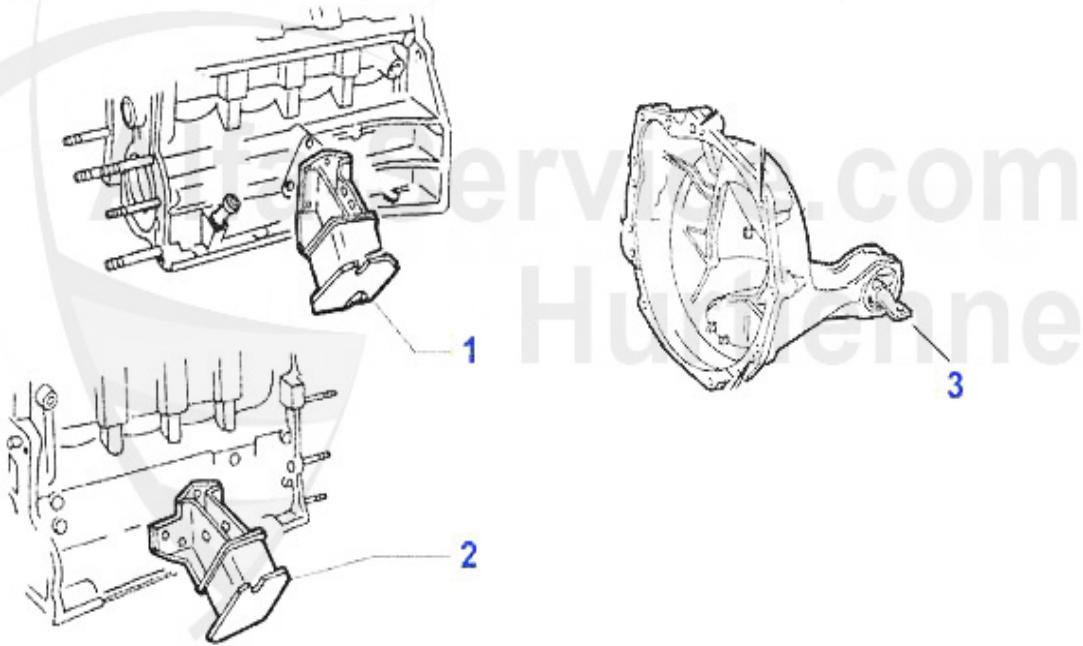

Motorlager/Enginemount 75 2.0 T.S.

1	ML880721	OE. 60723675 ENGINE MOUNT LEFT 116 4-CYL.	59.00 EUR
2	ML875461	OE. 60521085 ENGINE MOUNT RIGHT 116 4-CYL.	59.00 EUR
3	GL2385	OE. 60522199 ENGINE MOUNT REAR 4 CYL. (62mm) 75<	32.50 EUR