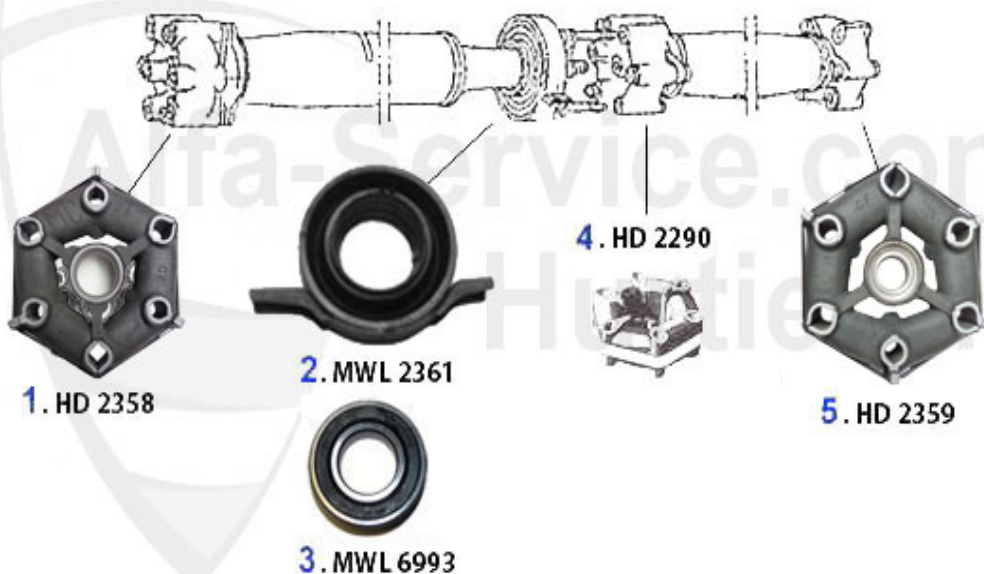

Antriebswelle/Driveshaft 75 2.4 TD

1	HD2358	FRONT FLEX DISC GTV6, 75, 90 2500-3000 OE. 60518193	189.00 EUR
2	MWL2361	OE. 60522599 DRIVE SHAFT SUPPORT 116 6-Cyl.	86.00 EUR
3	MWL6993	OE.71728684, BEARING DRIVE SHAFT SUPPORT 6 CYL.	23.80 EUR
4	HD2290	MIDDLE FLEX DISC ALFETTA, GIULIETTA 11.1976 > , 75,90	118.00 EUR
5	HD2359	REAR FLEX DISC GTV6, 75, 90 2500-3000 OE. 60522592	189.00 EUR