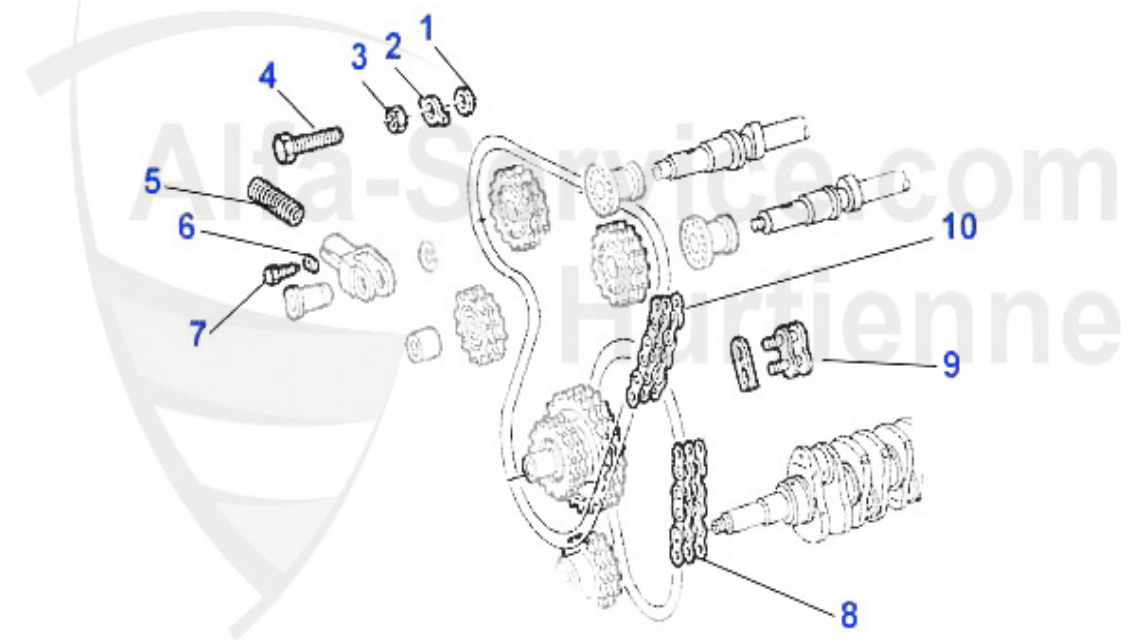

Steuerkette 75 1.8 Turbo

1	03 122 0 0	THRUST WASHER MOUNTING NUT	1.25 EUR
2	03 123 0 0	LOCK TAB CAMSHAFT	2.34 EUR
3	03 121 0 0	MOUNTING NUT-CHAIN WHEEL-CAMSHAFT	2.20 EUR
4	03 098 0 0	SAFETY BOLT FOR CAMSHAFTS	3.00 EUR
5	03 120 0 0	TIMING CHAIN TENSIONER SPRING	7.90 EUR
6	03 100 0 0	LOCK PLATE CHAIN TENSIONER	4.50 EUR
7	03 101 0 0	SCREW FOR TRACK TENSIONER	6.50 EUR
8	03 047 0 0	TIMING CHAIN 1300-2000 SHORT ENDLESS	24.50 EUR
8	03 047 0 0 I	TIMING CHAIN IWIS 1300-2000 SHORT ENDLESS	55.00 EUR
8	03 047 0 0 R	TIMING CHAIN IWIS RACING 1300-2000 SHORT ENDLESS	69.00 EUR
9	03 048 0 0	MASTER LINK	4.50 EUR
10	03 046 0 0 I	TIMING CHAIN IWIS LONG 1750-2000 INCL. MASTER LINK	95.00 EUR
10	03 046 0 0	TIMING CHAIN 1750-2000 LONG INCL. MASTER LINK	44.49 EUR
10	03 046 0 0 R	TIMING CHAIN IWIS RACING 1750-2000 INCLUDED MASTER LINK	104.90 EUR
11	03 118 0 0	BUSHING IN ENGINE BLOCK FOR SPROCKET WHEEL 1300/1600/17	15.90 EUR