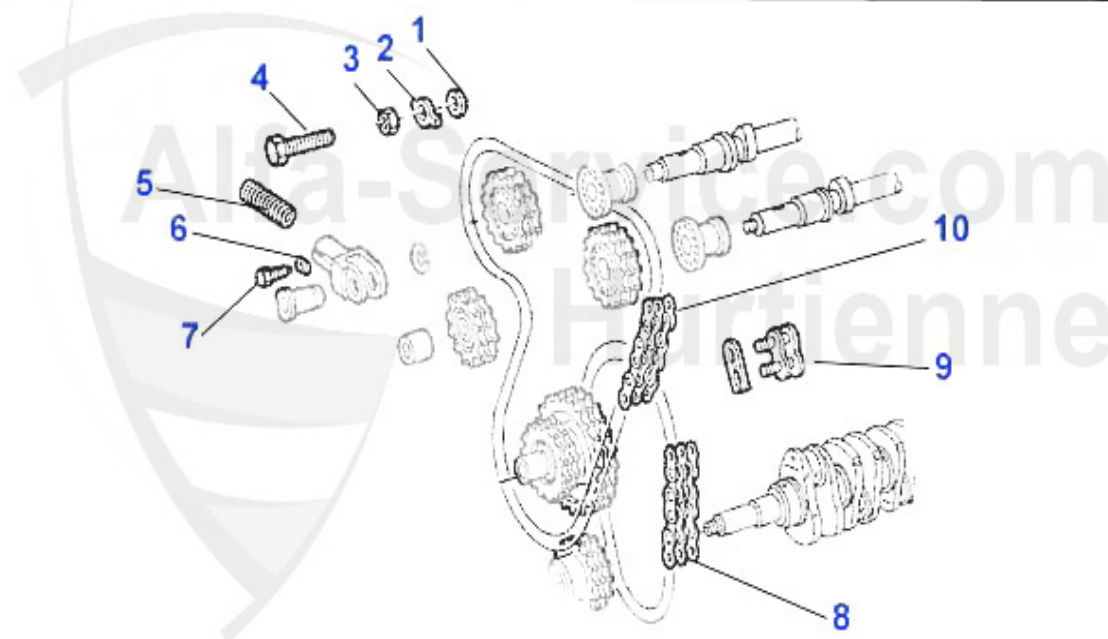

Steuerkette/Timing Chain 75 1.6/1.8/2.0/IE

1	03 122 0 0	THRUST WASHER MOUNTING NUT	1.25 EUR
2	03 123 0 0	LOCK TAB CAMSHAFT	2.34 EUR
3	03 121 0 0	MOUNTING NUT-CHAIN WHEEL-CAMSHAFT	2.20 EUR
4	03 098 0 0	SAFETY BOLT FOR CAMSHAFTS	3.00 EUR
5	03 120 0 0	TIMING CHAIN TENSIONER SPRING	7.90 EUR
6	03 100 0 0	LOCK PLATE CHAIN TENSIONER	4.50 EUR
7	03 101 0 0	SCREW FOR TRACK TENSIONER	6.50 EUR
8	03 047 0 0 I	TIMING CHAIN IWIS 1300-2000 SHORT ENDLESS	55.00 EUR
8	03 047 0 0 R	TIMING CHAIN IWIS RACING 1300-2000 SHORT ENDLESS	69.00 EUR
8	03 047 0 0	TIMING CHAIN 1300-2000 SHORT ENDLESS	24.50 EUR
9	03 048 0 0	MASTER LINK	4.50 EUR
10	03 046 0 0 R	TIMING CHAIN IWIS RACING 1750-2000 INCLUDED MASTER LINK	104.90 EUR
10	03 249 0 0 R	IWIS TIMING CHAIN 1600 INCL. CHAIN LOCK RACING VERSION	104.90 EUR
10	03 046 0 0	TIMING CHAIN 1750-2000 LONG INCL. MASTER LINK	44.49 EUR
10	03 249 0 0 I	TIMING CHAIN IWIS 1600 LONG INCL. MASTER LINK	89.00 EUR
10	03 046 0 0 I	TIMING CHAIN IWIS LONG 1750-2000 INCL. MASTER LINK	95.00 EUR
10	03 249 0 0	TIMING CHAIN 1600 LONG INCL. MASTER LINK	41.50 EUR
11	03 124 0 0	BUSHING IN ENGINE BLOCK FOR SPROCKET WHEEL 2000cc (14.5	15.90 EUR
12	03 118 0 0	BUSHING IN ENGINE BLOCK FOR SPROCKET WHEEL 1300/1600/17	15.90 EUR