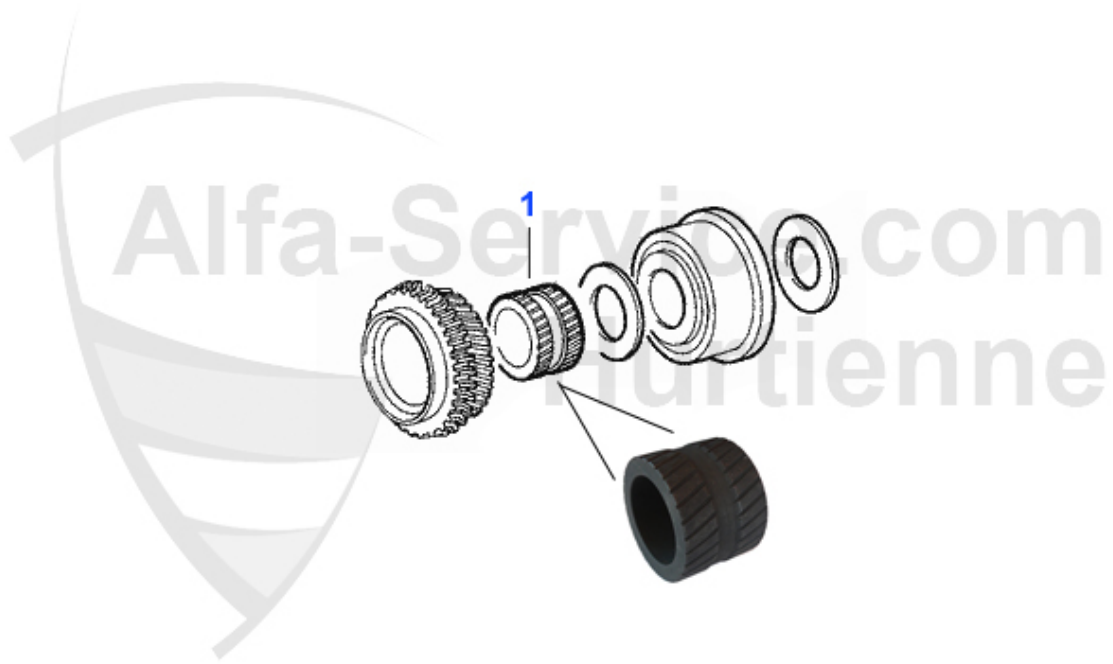

0 GL23042

OE. 60523042 BUSHING

58.99 EUR