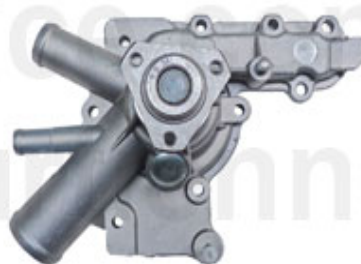

75 > ENGINE > COOLING SYSTEM > 1.6/1.8/2.0/IE > HOSES

1	KWS33765	OE. 60533765 PIPE	44.49 EUR
2	KD07812	OE. 60507812 PLUG	9.50 EUR
3	KWB33762	OVERFLOW CONTAINER 75 ALL MODELS	89.00 EUR
4	KWS34414	Kühlwasserschlauch zum Thermostat 7 5 1.6/1.8,Spider'90	17.01 EUR
5	KWS33770	OE. 60533770 RADIATOR HOSE "BYPASS" 75 all TYPES	14.99 EUR
6	KWS34415	Kühlwasserschlauch zur Wasserpumpe 75 1.6/1.8,Spider'90	11.50 EUR
7	KWS33767	Kühlwasserschlauch oben 75 1.6/1.8	Preis auf Anfrage

75 > ENGINE > COOLING SYSTEM > 1.6/1.8/2.0/IE > WATERPUMP

1. WP 00510

2. WP 00210

1	WP00510	OE. 60730469/60523035 WATER PUMP 116 w. PULLEY, wo. CON	109.00 EUR
2	WP00210	WATER PUMP ALFETTA,GIULIETTA,GTV (116) 1.6/1.8/TURBO/2.	119.00 EUR