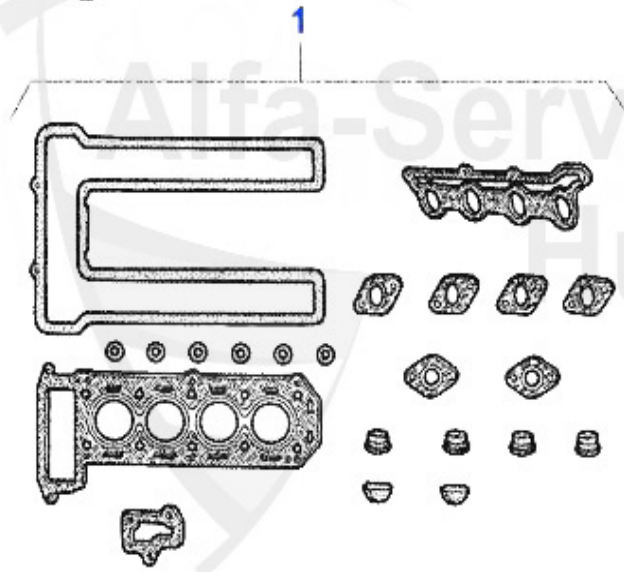

75 > ENGINE > ENGINE GASKETS > 1.6/1.8/2.0 > HEAD SET

Kopfdichtsatz/Head Set
75 1.6/1.8/2.0
Vergaser/Carburetor

Achtung/Attention:

Kopfdichtung bitte separat
bestellen!

Please, order the Headgasket
separate!

1 02 069 0 0

HEAD GASKET SET 1300-2000 WITHOUT HEAD GASKET ALL 105/

70.00 EUR