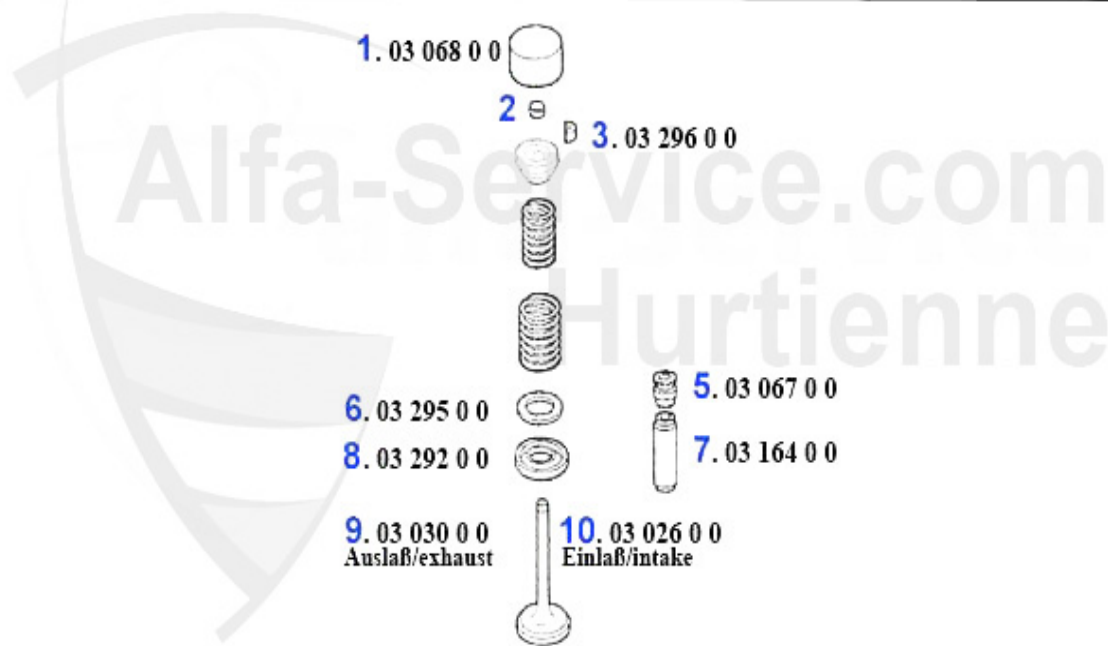

Ventiltrieb/Valve Train 75 1.6/1.8/2.0/IE

1	03 083 0 0	CAM FOLLOWER WITH DLC COATING 101/105/116/75/155/164/16	35.00 EUR
1	03 068 0 0	CAM FOLLOWER OE60612178	16.90 EUR
2	03 084 0 0	VALVE ADJUSTING SHIMS 205 pcs per box 1.500 - 2.500 mm	559.00 EUR
2	03 114 0 0	VALVE ADJUSTING SHIMS 200 pcs per box 2.525 - 3.500 mm	559.00 EUR
3	03 296 0 0	VALVE COTTERS 9mm	1.90 EUR
4	03 274 0 0	VALVE SPRING SET 16 pcs	95.00 EUR
5	03 255 0 0	OIL SEAL WITH SPRING INTAKE AND EXHAUST SIDE (GREEN) RE	4.90 EUR
6	03 295 0 0	OE.60502912 WASHER INSIDE LOWER VALVE SPRING PLATE	3.55 EUR
7	03 164 0 0	INLET & EXHAUST VALVE GUIDE FUEL-INJECTED MOTOR - SPIDE	13.49 EUR
8	03 292 0 0	CUP FOR VALVE WASHER	9.90 EUR
9	03 030 0 0	EXHAUST VALVE 1600 - 1750 std.	16.90 EUR
10	VE34238	Ventil-Einlaß Alfa 75 1,6 u. 1,8	10.25 EUR