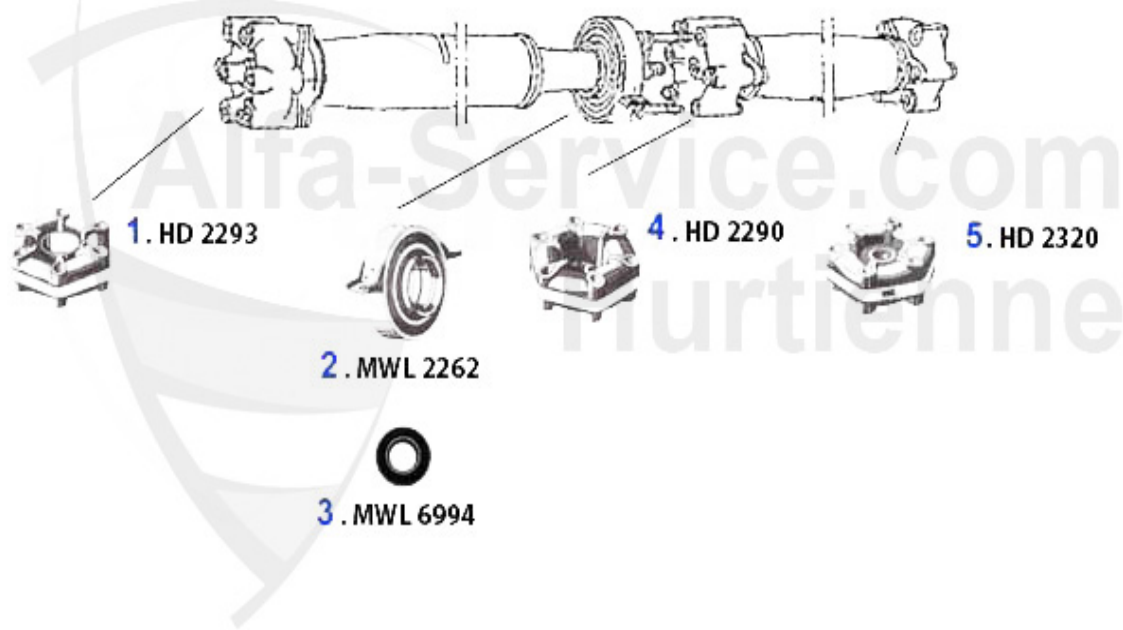

Antriebswelle/Driveshaft 75 1.6/1.8/2.0/IE/TS

1	HD2293	FRONT FLEX DISC 116 4-Cylind. OE. 60521648	85.00 EUR
2	MWL2262	OE.60505302 drive shaft support 75,90 4 cyl. 33 4x4 alf	47.90 EUR
3	MWL6994	OE.60505303 OUTER BEARING CLUTCH HOUSING AND CENTER PRO	23.80 EUR
4	HD2290	MIDDLE FLEX DISC ALFETTA, GIULIETTA 11.1976 > , 75,90	118.00 EUR
5	HD2320	REAR FLEX DISC 116 4-Cylind. OE. 60521631	87.00 EUR