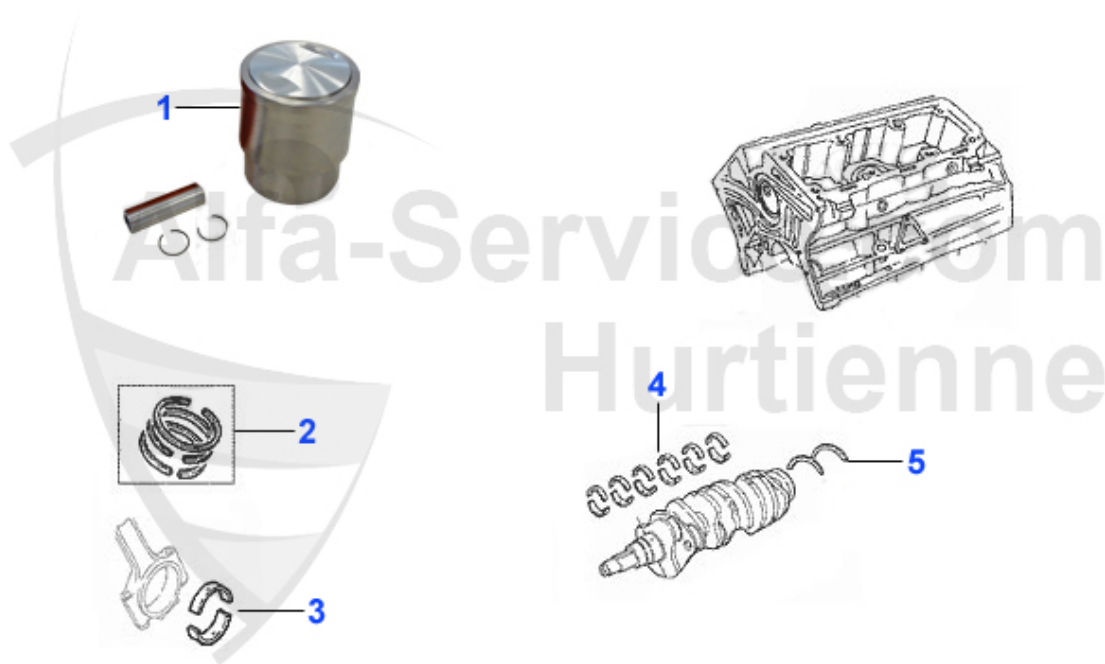

75 > ENGINE > PISTONS/BEARINGS > PISTONS/BEARINGS 6-Cyl.

0	03 107 0 0	1600 - 2000 BUSHING CONNECTING ROD 1.7/1.8/2.0TS/2.5/3.	13.49 EUR
1	KB4045	PISTON/LINER 6,75,90,155 ALFETTA/GTV 6 2.5 V6 1984-97	179.00 EUR
1	03 107 0 0	1600 - 2000 BUSHING CONNECTING ROD 1.7/1.8/2.0TS/2.5/3.	13.49 EUR
1	03 505 0 0	LINER 3.0 V6 24V, 93 MM DIAM.FOR 164, 75	99.00 EUR
2	KR46500	Piston Ring Set 3.0 V6 1.5/1.5/3.5, 83 mm	235.00 EUR
2	KR46510	OE. 60735980 Piston Ring Set 2.5 V6	239.00 EUR
3	PLS92138	OE. 60513381 CON BEARING SET STD 6-CYL.	118.50 EUR
3	PLS92138.1	OE. 60513381/2 ROD BEARING 1. OVERSIZE	118.50 EUR
4	HL7179.1	60568884 MAIN BEARING SET 1st OVERSIZE 6-Cyl.	Preis auf Anfrage
4	HL7179	MAIN BEARING SET STD 6 CYL.	100.00 EUR
5	AS08902203	OE. 60513374 THRUST WASHER 6-CYL.	Preis auf Anfrage