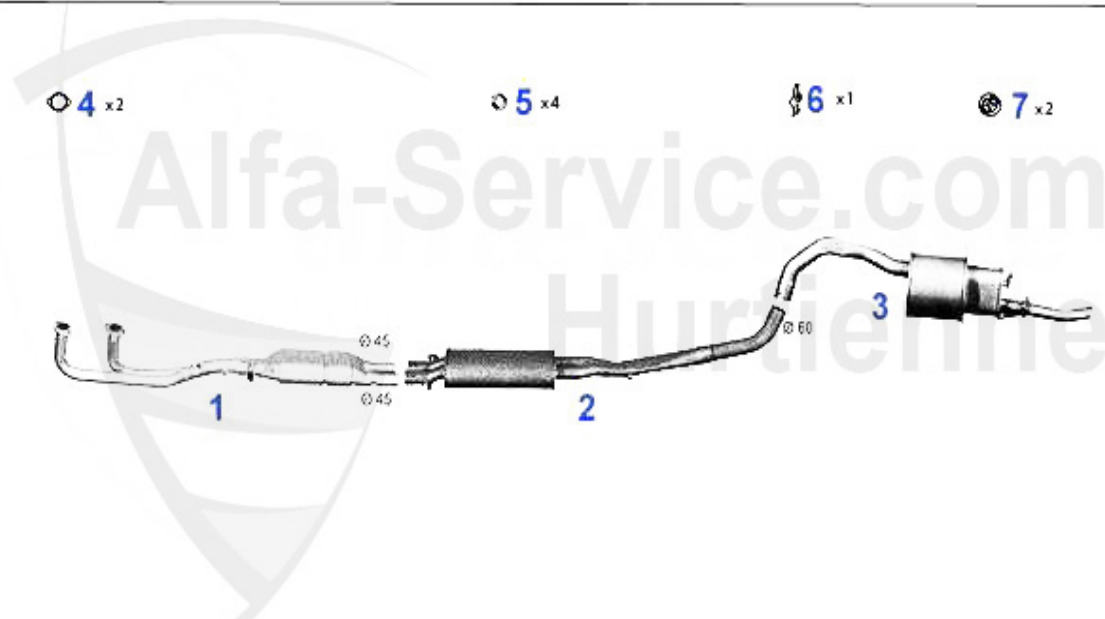

Abgasanlage/Exhaust System 75 2.0 TS KAT

75 KAT. 1.6 i.e. - 1.8/i.e. - 2.0 TWIN SPARK

'87-'92

2	MSD104906	OE. 60528963 MIDDLE SILENCER 75 w. CAT.	225.01 EUR
3	NSD105007	OE. 60530487 REAR SILENCER 75 MODELS WITHOUT CATALYZER	159.00 EUR
4	SAT094413	OE 60777697, GASKET VSD ALFETTA, GIULIETTA,75,90,155,16	6.00 EUR
5	SAT091011	OE 60521386, RUBBER RING EXHAUST MOUNTING DIVERSE TYPES	2.50 EUR
6	SAT091024	OE 60521407, RUBBER/ EXHAUST MOUNTING ALFETTA, GIULIETT	5.30 EUR
7	SAT091012	OE 60503033, RUBBER/EXHAUST MOUNTING DIVERSE TYPES	4.00 EUR