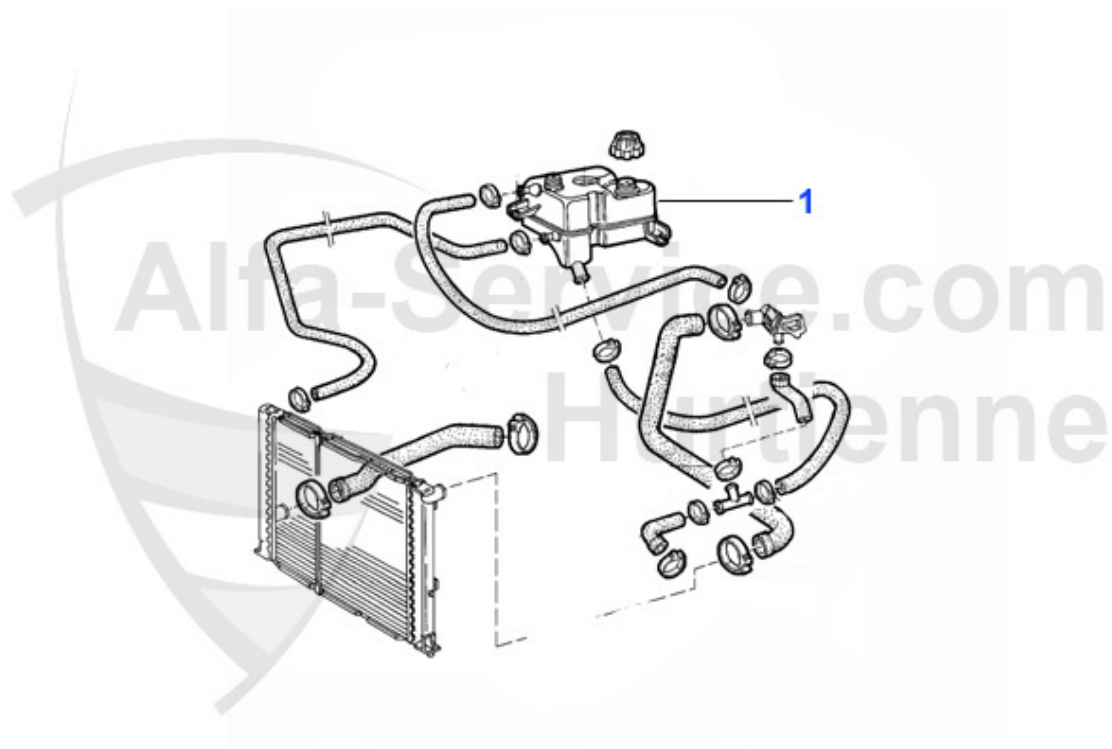

75 > ENGINE > COOLING SYSTEM > 2.0/2.4 TD > OVERFLOW CONTAINER

1 KWB33762

OVERFLOW CONTAINER 75 ALL MODELS

89.00 EUR