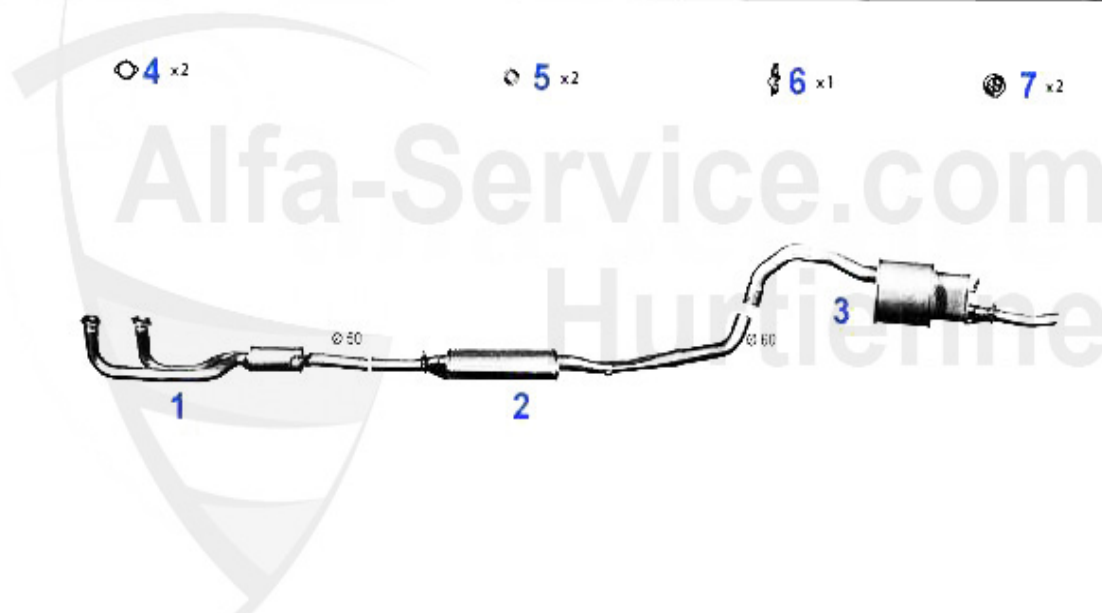

Abgasanlage/Exhaust System 75 1.6 IE

75 1.6 i.e. 2° S - 1.8 i.e. - 2.0i TWIN SPARK (1570 cc.) - (1778 cc.) - (1992 cc.)

'87-'92

1	VSD105003	OE 60530486, FRONT MUFFLER 75 1.6- 2.0 ie TS YEAR 87-92	169.00 EUR
2	MSD105006	OE. 60530486 MIDDLE SILENCER 75 WITHOUT CATALYZER	179.00 EUR
3	NSD105007	OE. 60530487 REAR SILENCER 75 MODELS WITHOUT CATALYZER	159.00 EUR
4	SAT094413	OE 60777697, GASKET VSD ALFETTA, GIULIETTA,75,90,155,16	6.00 EUR
5	SAT091011	OE 60521386, RUBBER RING EXHAUST MOUNTING DIVERSE TYPES	2.50 EUR
7	SAT091012	OE 60503033, RUBBER/EXHAUST MOUNTING DIVERSE TYPES	4.00 EUR