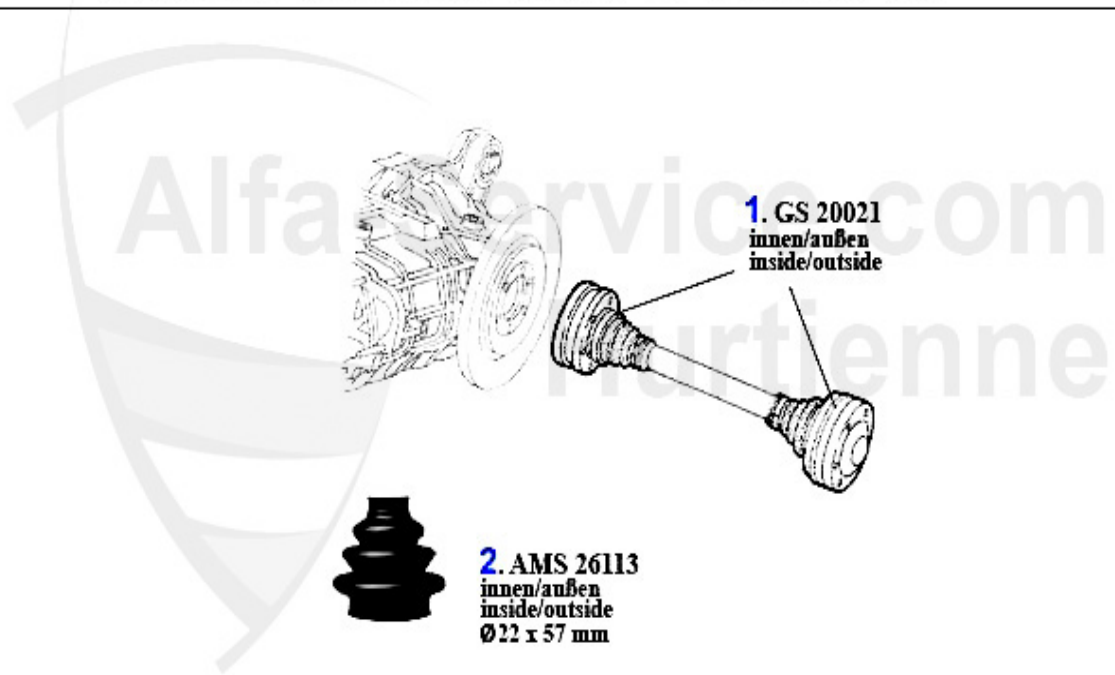

Seitenwelle/Side Shaft 75 2.5/3.0 V6

1	GS20021	OE. 60522104 REAR AXLE JOINT INNER/ OUTER 116 4-CYL.	185.00 EUR
2	AMS26113	OE. 60728419 BOOT SET f. DRIVE SHAFT	19.90 EUR