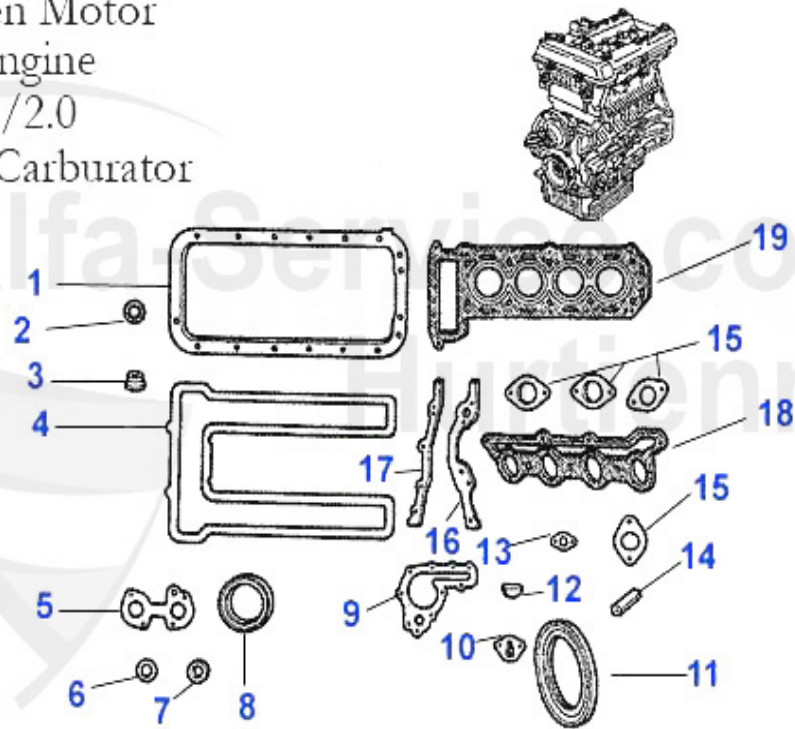

75 > ENGINE > ENGINE GASKETS > 1.6/1.8/2.0 > GASKETS ENGINE

Dichtungen Motor

Gaskets Engine

75 1.6/1.8/2.0

Vergaser/Carburator

19	ZKD20615	Zylinderkopfdichtung Alfetta/Giulietta/GTV (116) 1.8 B	20.00 EUR
19	02 009 0 0	CYLINDER HEAD GASKET 1750/1800 Payen 1,9 mm	85.00 EUR