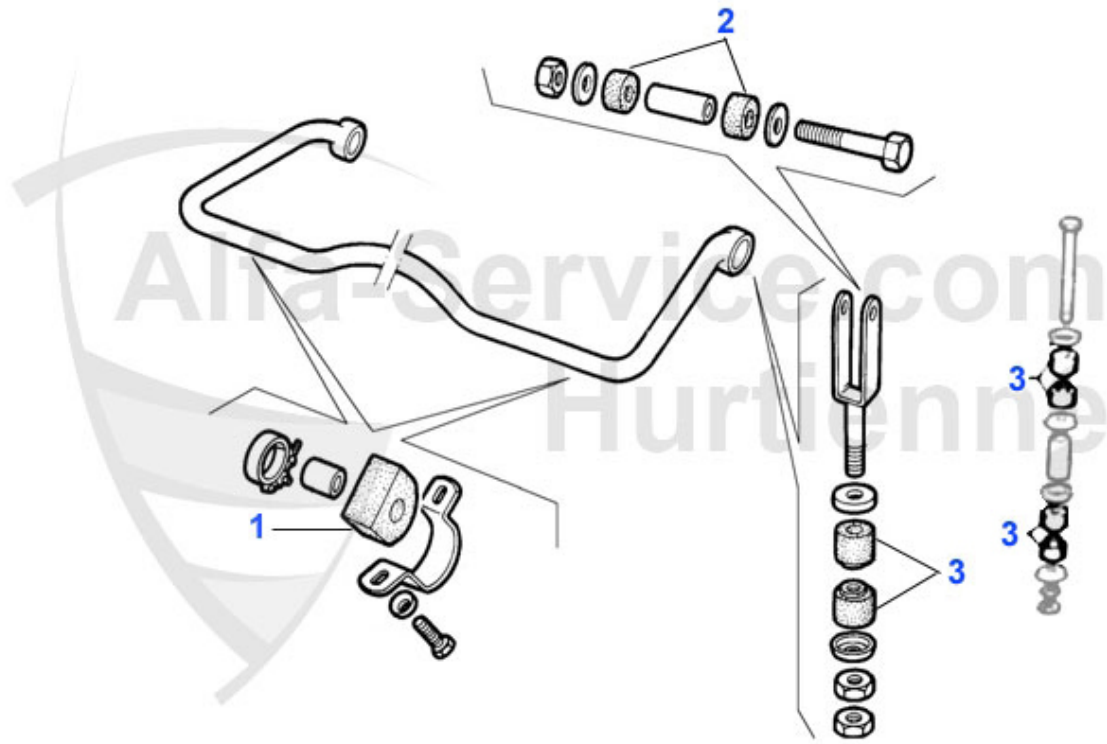

75 > SUSPENSION > REAR STABILISER

0	AB2394	REAR ANTI-ROLL BAR BEARING ALFETTA, GIULIETTA,75 (21mm)	29.55 EUR
0	AB21364	REAR CONNECTING ROD BUSHING ALFETTA, GIULIETTA, GTV6 (1	3.90 EUR
0	AB21366	BUSHING FOR REAR UPPER ANTI-ROLL BAR ALFETTA,GIULIETTA,	6.50 EUR
1	AB2394	REAR ANTI-ROLL BAR BEARING ALFETTA, GIULIETTA,75 (21mm)	29.55 EUR
2	AB21366	BUSHING FOR REAR UPPER ANTI-ROLL BAR ALFETTA,GIULIETTA,	6.50 EUR
3	AB21364	REAR CONNECTING ROD BUSHING ALFETTA, GIULIETTA, GTV6 (1	3.90 EUR