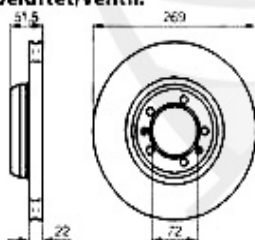

Bremsscheiben/Brakedisks 75

1	BS101011	BRAKE DISC FRONT GIULIETTA 1.3/1.6/1.8/ TURBO,75 1.6/1.	79.00 EUR
2	BS118351	OE 60522092, BRAKE DISC FRONT 75 1.8 TURBO/2.0 TS 2.5/3	95.00 EUR
2	BS 183	FRONT SPORT BRAKE DISK GTV 6, 75 T- SPARK/2.5/3.0 SLOTT	145.00 EUR
3	BS118211	Bremsscheibe VA 90/75 2.4 TD 6-Zyli nder Diesel	76.95 EUR
4	BS101515	OE 60701786, BRAKE DISC REAR ALFETTA YEAR 11.81>, GIULI	79.00 EUR
5	BS118415	Bremsscheibe HA GTV6 2.5 (116) 75 1.8 turbo/2.5/3.0 V6	49.00 EUR
5	BS 184	REAR SPORT BRAKE DISK GTV 6, 75 Twin Spark/2.5/3.0 SLOT	110.00 EUR