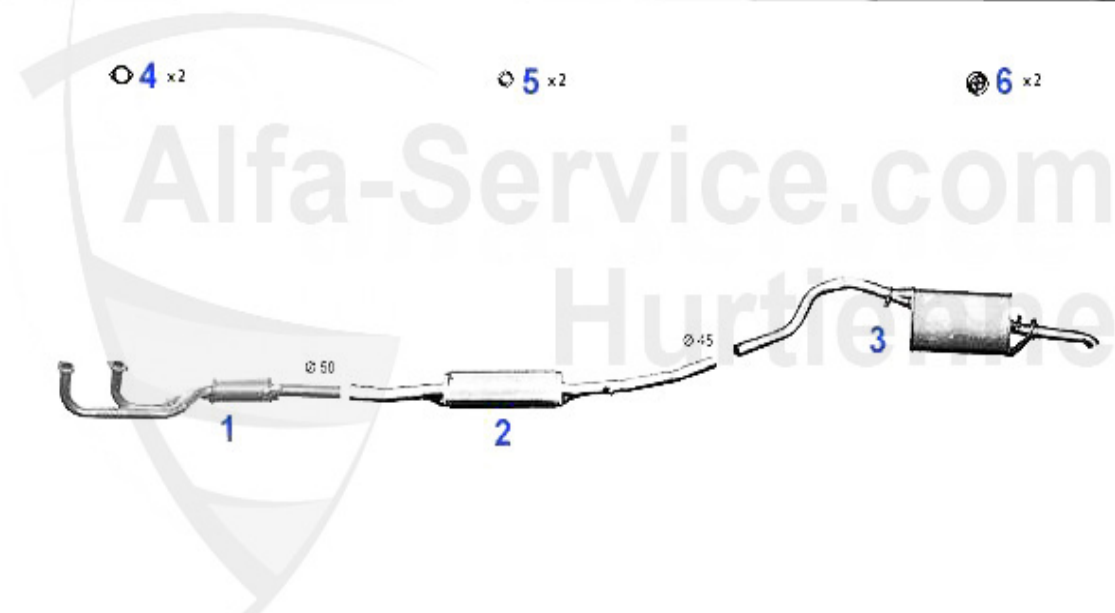

Abgasanlage/Exhaust System 75 1.6 Verg.

75 1.6 - 1.6 i.e. 1° S (1580 cc) - (1570 cc)

'85-'92

1	VSD101703	FRONT MUFFLER ALFETTA 1.6 2. series 79-85,GIULIETTA 1.3	159.00 EUR
2	MSD101476	OE.60730551 CENTER MUFFLER ALFETTA 1.6,1.8,2.0L YEAR 79	118.00 EUR
3	NSD104707	END MUFFLER 75 1.6 85-92 1.8,2.0 85-88	159.00 EUR
4	SAT094413	OE 60777697, GASKET VSD ALFETTA, GIULIETTA,75,90,155,16	6.00 EUR
5	SAT091011	OE 60521386, RUBBER RING EXHAUST MOUNTING DIVERSE TYPES	2.50 EUR
6	SAT091012	OE 60503033, RUBBER/EXHAUST MOUNTING DIVERSE TYPES	4.00 EUR