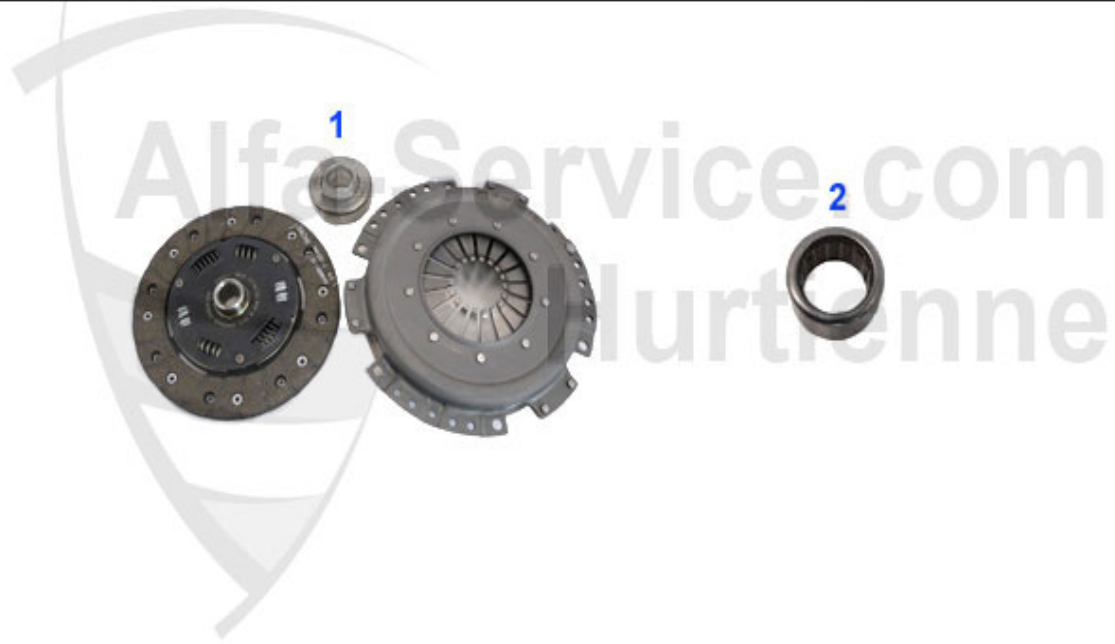

Kupplungs-Kit/Clutch Set 75 1.6/IE

---

1 KK427001

CLUTCH KIT ALFETTA,GIULIETTA,75 1.3-1.6 75-89 (200mm)

1400.00 EUR