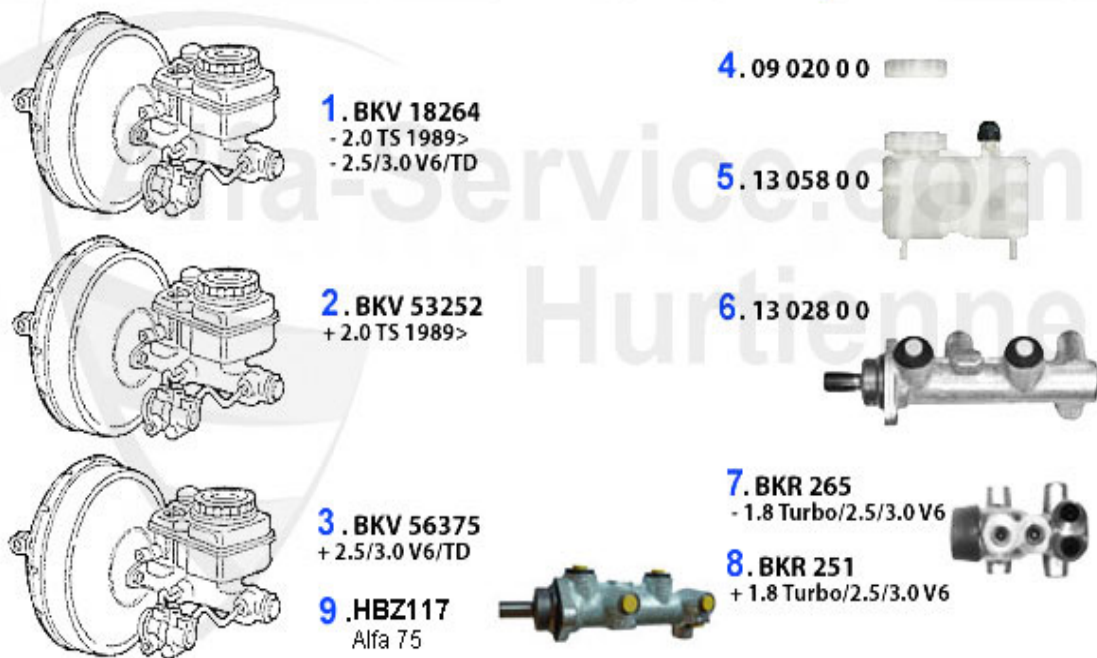

75 > BRAKE > BRAKE SERVO/BRAKE MASTER CYL.

BKV/Hauptbremszylinder/Brakeservo/Brake master cylinder 75

0	09 020 0 0	COVER FOR HYDRAULIC OIL RESERVOIRE BRAKE AND CLUTCH MAS	12.50 EUR
1	BKV18264	BRAKE BOOSTER 75 1.6/1.8/2.0 TS/2.0/90 1.8/2.0IE/ALFETT	275.00 EUR
1	13 025 0 0	BRAKE BOOSTER HANGING PEDALS 70-93	249.00 EUR
3	BKV56375	BRAKE BOOSTER FOR V6, 75/90/GTV6,RZ-SZ ZAGATO, NEW PART	449.00 EUR
4	09 020 0 0	COVER FOR HYDRAULIC OIL RESERVOIRE BRAKE AND CLUTCH MAS	12.50 EUR
5	13 058 0 0	ATE BRAKE FLUID RESERVOIR (late model)	Preis auf Anfrage
6	13 028 0 0	BRAKE MASTER CYLINDER 1300-2000 hanging pedals,D-22mm 1	125.00 EUR
7	BKR265	BRAKING GOVERNOR 75,90,GIULIETTA,GTV 2.0 (116) 84>	235.00 EUR
9	HBZ117	OE. 717400420/60760117 MASTER CYLINDER 116 SYSTEM: BEND	125.90 EUR