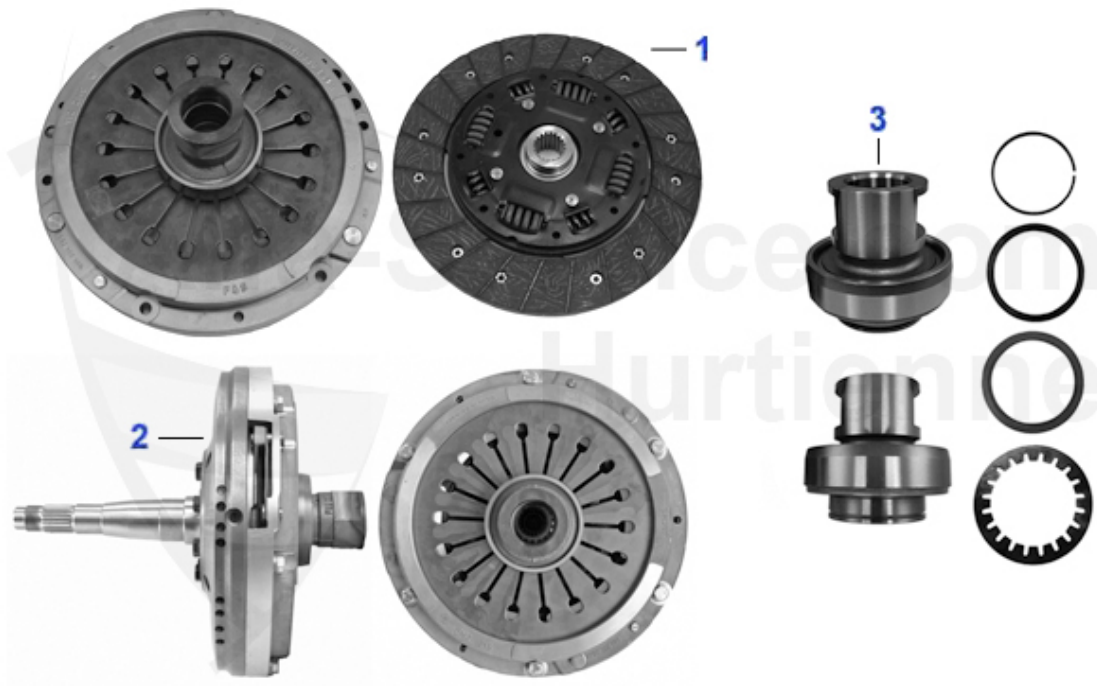

75 > DRIVETRAIN > CLUTCH > 3.0 V6

1	KK451002	1 DISC CLUTCH KIT 116 6-CYL. SACHS	Preis auf Anfrage
2	KK101301	CLUTCH SYSTEM WITH STRONGER FACING RZ/SZ, 1.8 Turbo	1849.00 EUR
3	ARL61102	RELEASE BEARING HYDR. CLUTCH 76.2 MM LONG OE. 60518223,	345.00 EUR
3	ARL61101	RELEASE BEARING HYDR. CLUTCH 69.2 MM, OE. 60728389, GTV	345.00 EUR