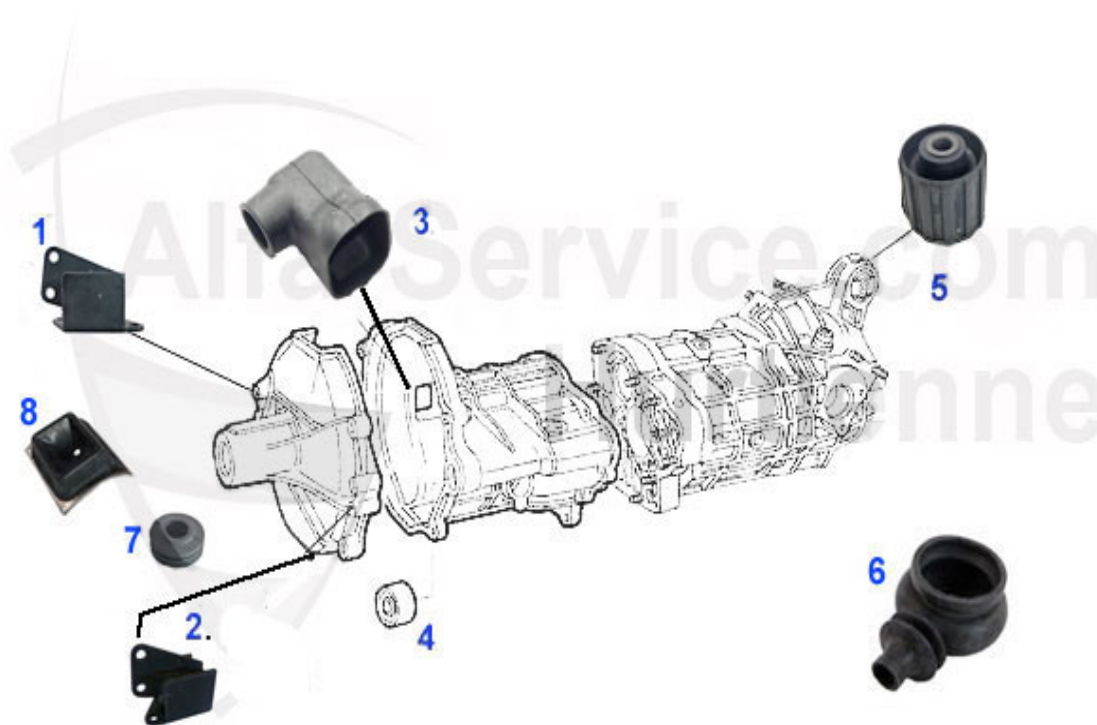

0 GL23042

OE. 60523042 BUSHING

58.99 EUR

75 > DRIVETRAIN > GEARBOX > 4-Zyl.

1	GL87694	OE. 60521143 GEAR MOUNT 116 4-CYLINDER RIGHT	34.90 EUR
2	GL2363	OE. 60701586 GEAR MOUNT 116 4-CYLINDER LEFT, AR75, ALFE	34.90 EUR
3	SMS21139	CAP FOR RELEASE LEVER ALFETTA, GIULIETTA,GTV(116),75,90	18.35 EUR
4	GL03714	OE.60703714 GEARBOX MOUNT 75,90 RZ,SZ	24.89 EUR
5	GL21958	OE. 60521958 GEAR MOUNT REAR 75,90, RZ/SZ,ALFETTA,GIULI	29.90 EUR
6	SMS2345	GEAR LEVER BOOT ALFETTA,GIULIETTA,GTV (116)	14.49 EUR
7	SMS26078	RUBBER BOTH FOR SHIFT LEVER/ALFETTA/GTV/ GIULIETTA (116	25.00 EUR
8	SMS2346	OE. 60701783 COVER f. GEARSTICK 116	Preis auf Anfrage
9	GL21613	OE. 60521613 INNER BEARING FOR TRANSMISSION HOUSING 75,	45.90 EUR
9	MWL6994	OE.60505303 OUTER BEARING CLUTCH HOUSING AND CENTER PRO	23.80 EUR
10	04 001 0 0	SYNCHRO RING	59.00 EUR