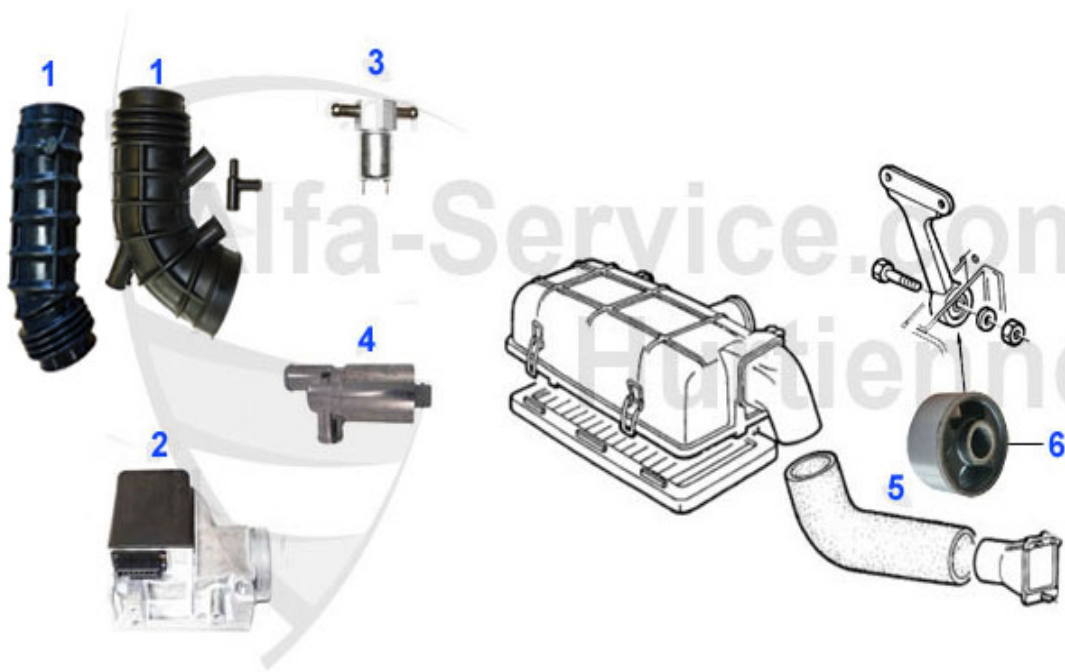

75 > ENGINE > SYSTEM AIR

1	LMS34953	OE. 60534953 RIGID SLEEVE 116 6-CYL.	98.89 EUR
1	LMS22878	OE. 60522878 HOSE 116 4-Cylinder NOT FOR TWIN SPARK	101.99 EUR
2	LMM23386	OE. 60534959 AIR FLOW METER 2.5 V6 75, 90, 6, GTV/6	Preis auf Anfrage
3	LV23388	OE. 60523388 ELECTRO-VALVE 116 6-Cyl.	Preis auf Anfrage
4	LR66481	OE. 7766481 ELECTRO-VALVE	295.00 EUR
5	LMS34426	Ansaugschlauch f. Luftfilter 116 Verg.	61.04 EUR
6	03 313 0 0	CARBURATOR SUPPORT BUSH	9.31 EUR