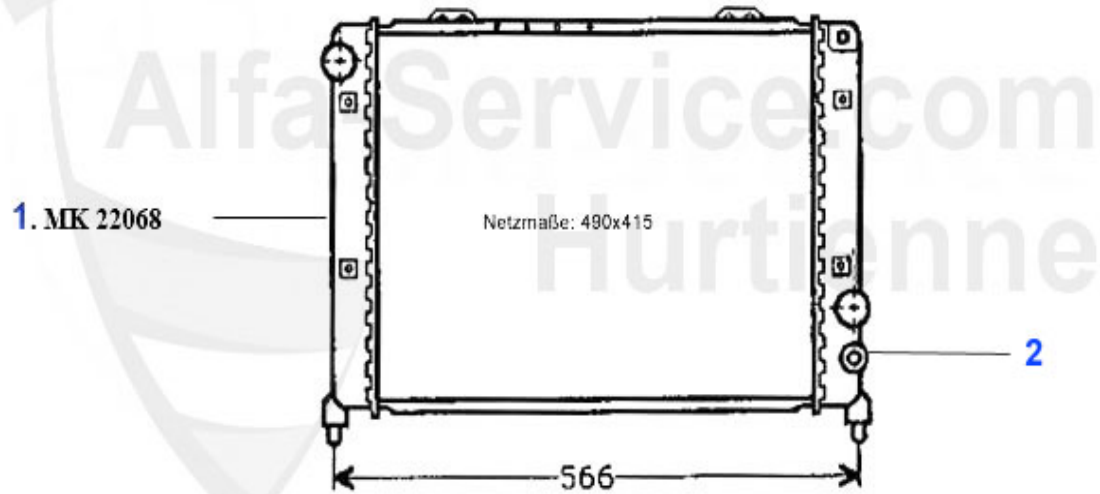

Kühler/Radiator 75 2.0 TS

1	MK22068	OE. 60507819 RADIATOR 75/90 2.0 TS/2.5 V6, 164 2.0 TS	290.99 EUR
2	14 104 3 0	THERMOSWITCH for fan motor for 105/115, Alfetta, Giulie	18.00 EUR