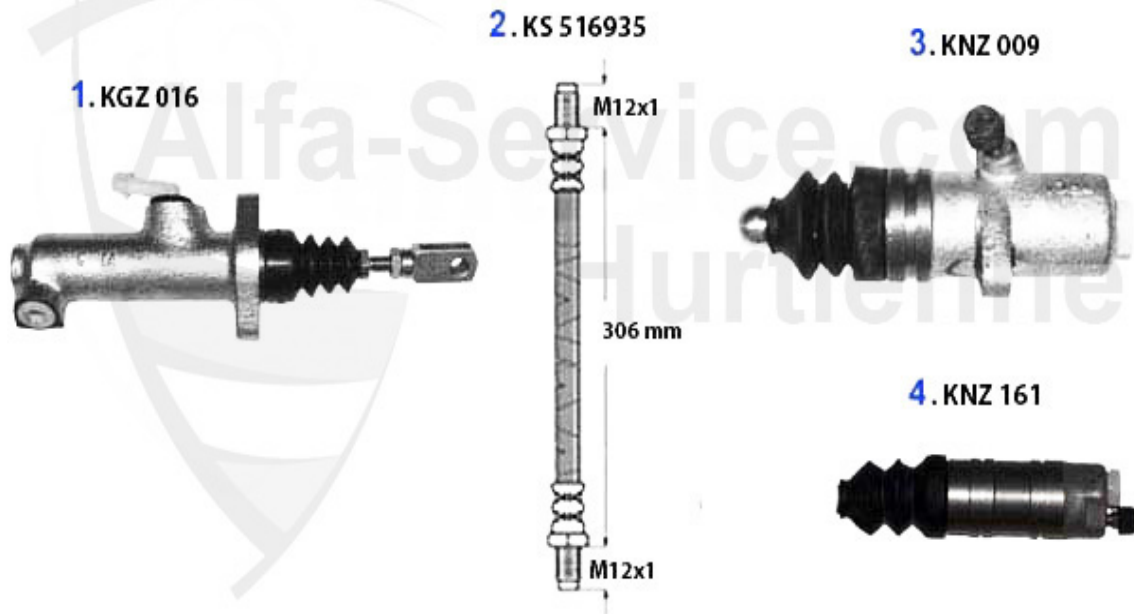

Kupplungsbetätigung/Clutch Actuation 75 TD

1	KGZ016	OE. 60518194 CLUTCH MASTER CYLINDER 116 1983>	79.00 EUR
2	KS516935	CLUTCH HOSE 116	Preis auf Anfrage
2	KNZ009	CLUTCH SLAVE CYLINDER,75,90 ALFETTA, GIULIETTA, GT/V(11	65.00 EUR
4	KNZ161	CLUTCH SLAVE CYLINDER, WITHOUT VALVE PUSH ROD 75,90,RZ/	69.00 EUR