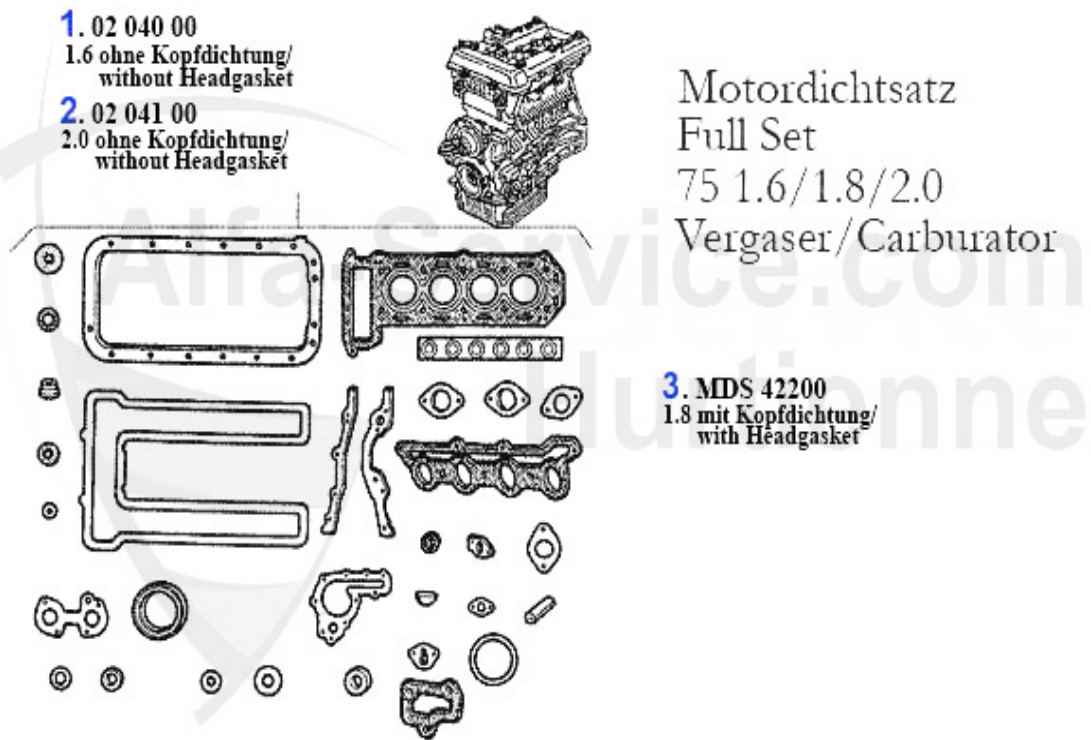

75 > ENGINE > ENGINE GASKETS > 1.6/1.8/2.0 > FULL SET

1	02 040 0 0	ENGINE GASKET SET 1600 WITHOUT HEAD GASKET AND OIL SEAL	126.62 EUR
2	02 041 0 0	ENGINE GASKET SET 2000 WITHOUT HEAD GASKET AND OIL SEAL	126.62 EUR
3	MDS42200	ENGINE GASKET SET ALFETTA,GIULIETTA, 75,90 1.8 85 & 9	194.99 EUR
3	MDS16100	ENGINE GASKET SET ALFETTA,GIULIETTA,75 1.6, 1.8 81 KW C	215.00 EUR