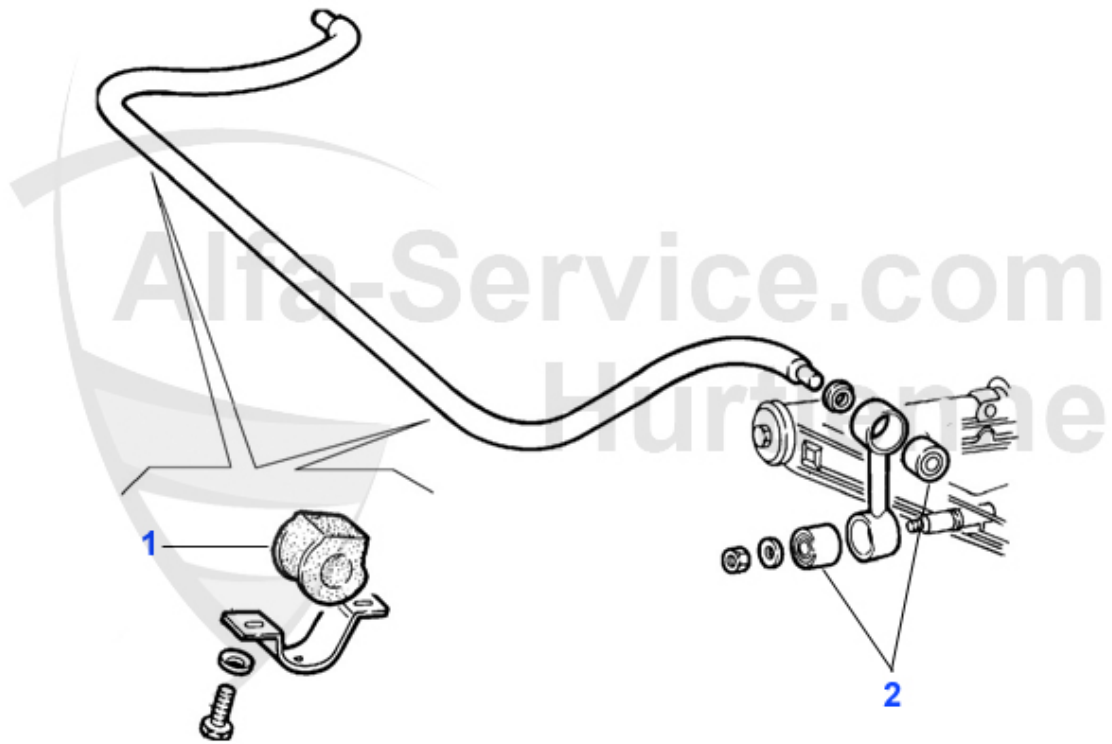

75 > SUSPENSION > FRONT STABILISER

1	AB21287	FRONT STABILIZER RUBBER ALFETTA, GIULIETTA,GTV/6 (116),	16.95 EUR
2	AB92733	FRONT STABILIZER BUSHING 116, REQUIRED PIECES: 4	12.50 EUR