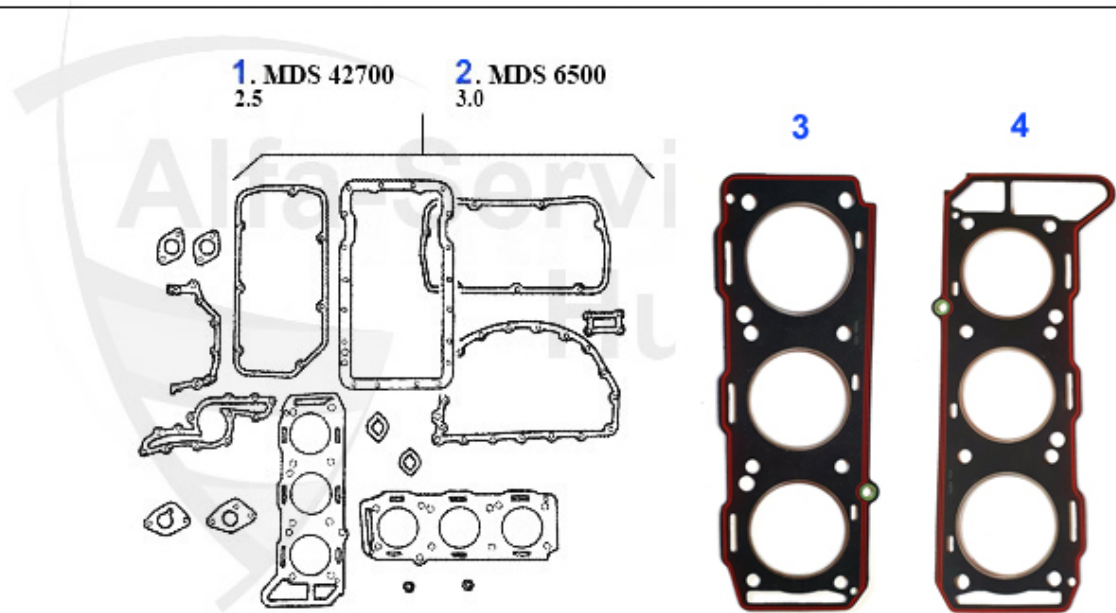

Motordichtsatz/Full Set 75 2.5/3.0 V6

1	MDS42700	ENGINE GASKET SET,6,75,90,GTV6(116) 2.5 V6 79-87	339.00 EUR
1	MDS42750	ENGINE GASKET SET GTV6,75V,90V6 WITHOUT HEAD GASKET	259.00 EUR
2	MDS6500	ENGINE GASKET SET 75,RZ,SZ 3.0 V6 WITHOUT HEAD GASKETS	249.00 EUR
3	ZKD76100	HEAD GASKET LEFT 3.0 V6 12V,Alfa 75, RZ/SZ,916 SPIDER/G	75.01 EUR
4	ZKD76200	HEAD GASKET RIGHT 3.0 V6 12V,ALFA 75, RZ/SZ,916 SPIDER,	75.01 EUR