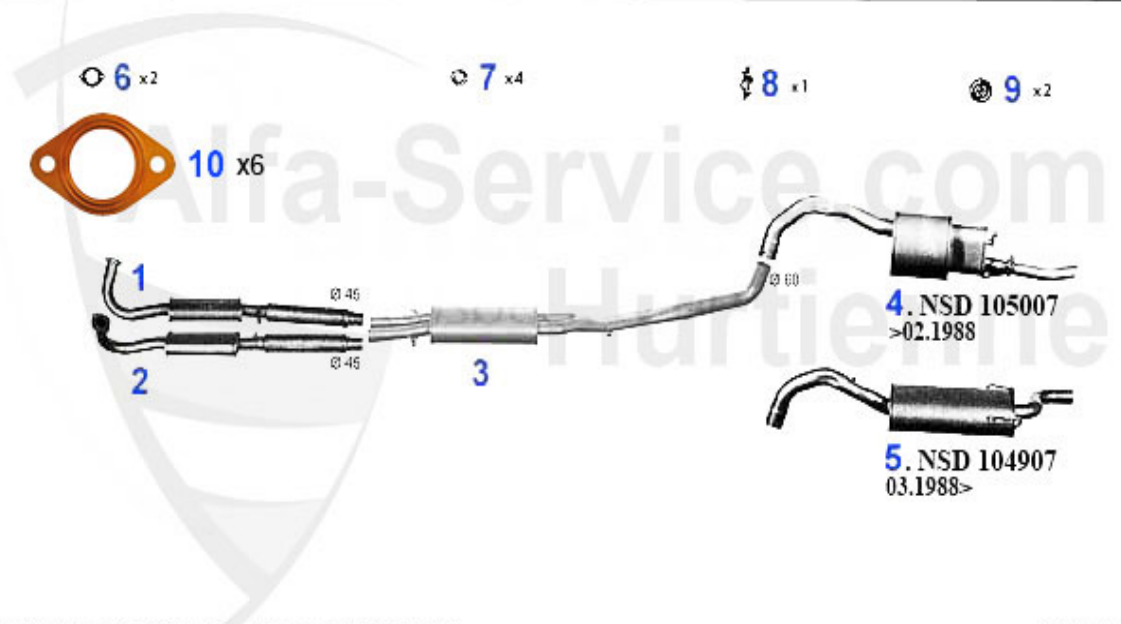

Abgasanlage/Exhaust System 75 V6

75 2.5 V6/Q.VERDE - 3.0 V6/AMERICA (2492 cc.) - (2659 cc.)

'85-'92

1	VSD105203	FRONT MUFFLER RIGHT 75,90,GTV 116 6 CYL.	189.00 EUR
2	VSD105213	FRONT MUFFLER LEFT 75/90/GTV (116) 6 CYL.	189.00 EUR
3	MSD104506	MIDDLE SILSENCER 75 2.5-3.0 V6,90 V6 84-87	225.01 EUR
4	NSD105007	OE. 60530487 REAR SILENCER 75 MODELS WITHOUT CATALYZER	159.00 EUR
5	NSD104907	END MUFFLER 75 1.8 TURBO 08.87-91,2.5/ 3.0 V6 85-92	199.00 EUR
6	SAT094406	GASKET FRONT MUFFLER GTV/6,75/90 V6	5.93 EUR
7	SAT091011	OE 60521386, RUBBER RING EXHAUST MOUNTING DIVERSE TYPES	2.50 EUR
9	SAT091012	OE 60503033, RUBBER/EXHAUST MOUNTING DIVERSE TYPES	4.00 EUR
10	AGKD06636	OE. 60506636 GASKET	5.89 EUR