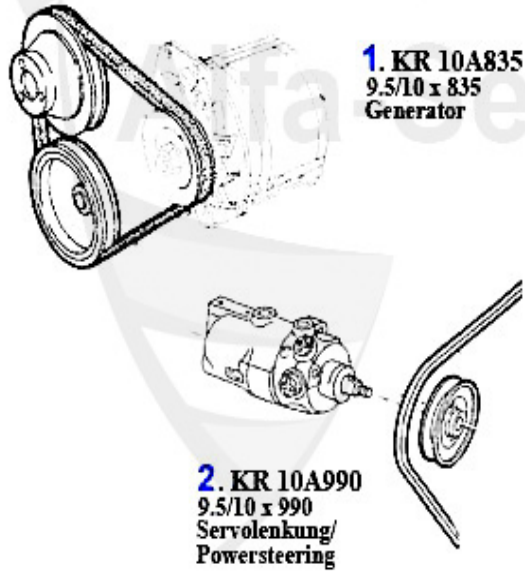

Keilriemen/V-Belt 75 2.5/3.0 V6

ohne/without
Klimaanlage/AC: