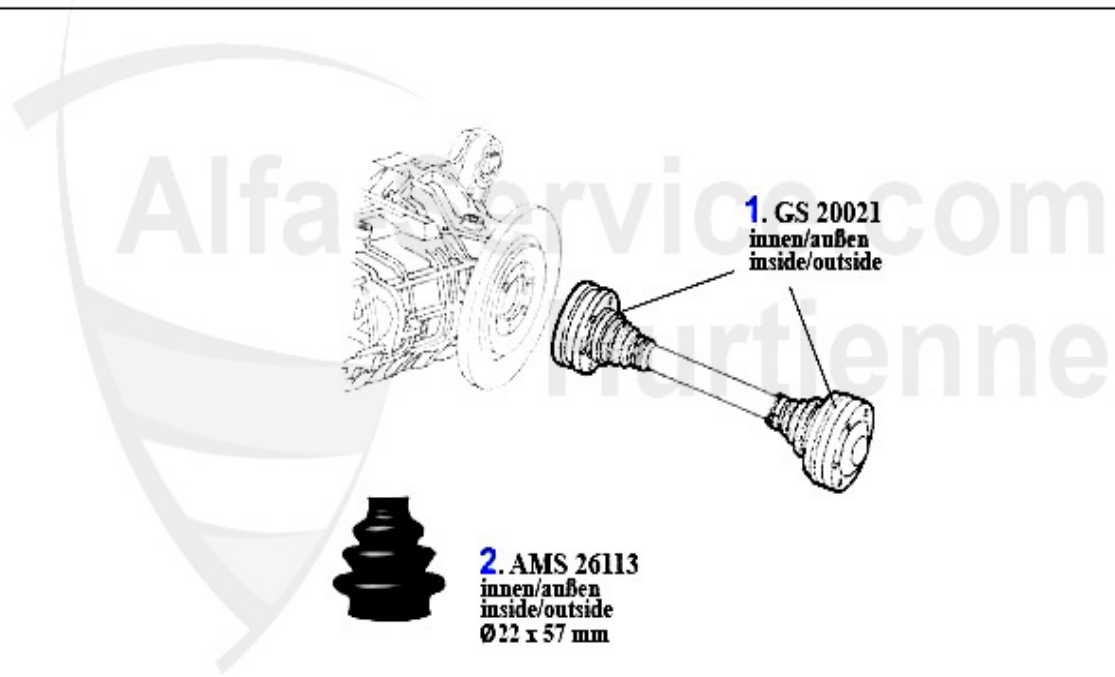

75 > DRIVETRAIN > DRIVESHAFT > SIDE SHAFT 2.0 TD

1	GS20020	INNER/OUTER DRIVESHAFT JOINT 116 4-CYLINDER	111.82 EUR
2	AMS26086	OE. 60729242 SIDE SHAFT BOOT INSIDE/OUTSIDE 116-4CYL. A	16.51 EUR

Seitenwelle/Side Shaft 75 2.4 TD