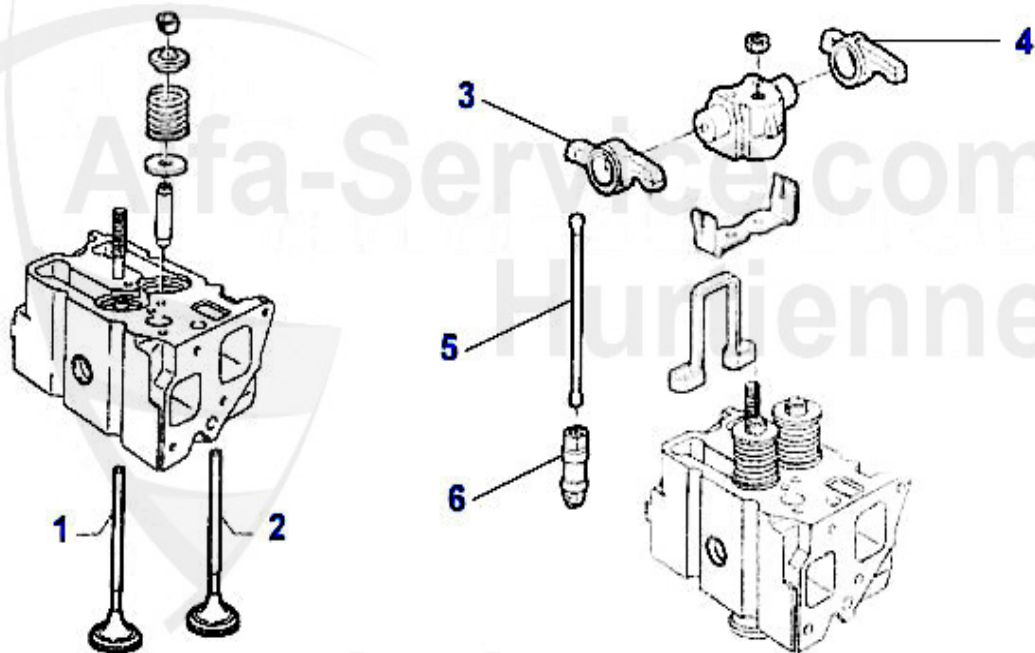

Nockenwelle/Camshaft 75 TD

1 NKW33445 CAMSHAFT ALFETTA,75,90 2.0/2.4 TD

511.90 EUR

Ventiltrieb/Valve Train 75 TD

1	VA91438	OE. 60540864 VALVE EXHAUST 1.8/2.5 TD	81.55 EUR
2	VE91437	OE. 60507189 VALVE INTAKE 1.8/2.5 TD	37.85 EUR
3	KH95513	OE. 60595513 ROCKER EXHAUST TD	42.58 EUR
4	KH95512	OE. 60595512 ROCKER INTAKE TD	42.58 EUR
5	SS96243	OE. 60594243 PUSH ROD 33 (905/7),75,155, 164/Super TD	13.23 EUR
6	HST07198	OE. 60507198 Tappet 33 (905/7),75,155, 164/Super TD	28.73 EUR