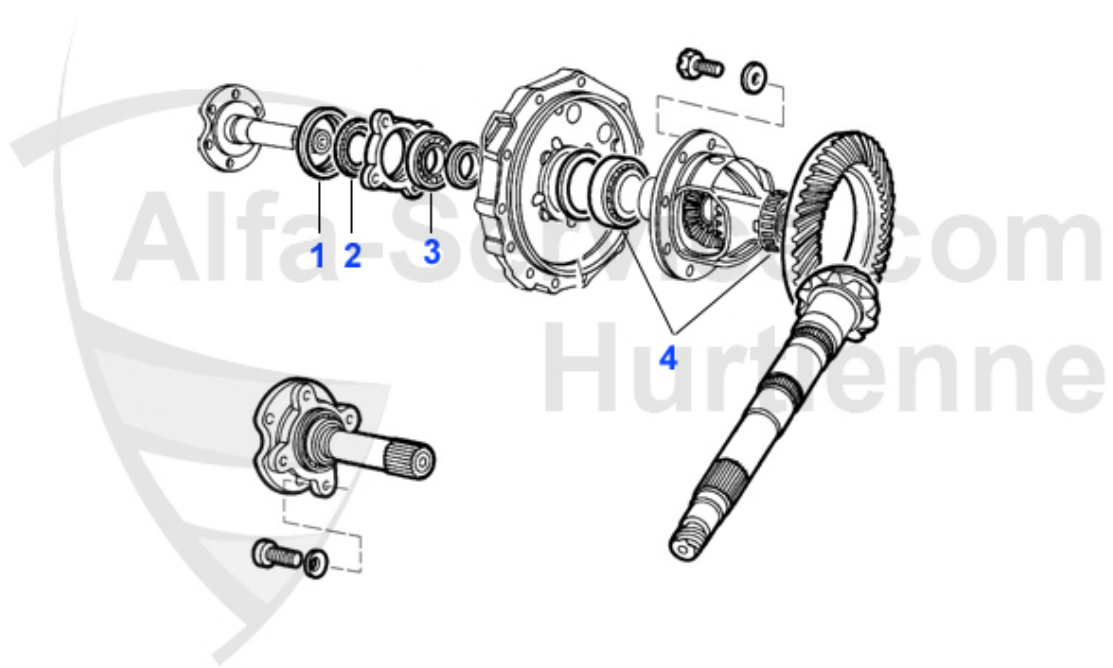

75 > DRIVETRAIN > GEARBOX > DIFFERENTIAL

1	WD21228	JOINT RING REAR DIFF. 116,AR 75 4 AND 6 CYL.,RZ/SZ	Preis auf Anfrage
2	WD21231	JOINT RING REAR DIFFERENTIAL 116,AR 75 4 AND 6 CYLINDE	19.50 EUR
3	GL8685	SHOULDER BEARING DIFF. AR75 + GTV6 OE 71728685	44.99 EUR
4	GL8680	Schulterlager Diff.AR116	43.99 EUR