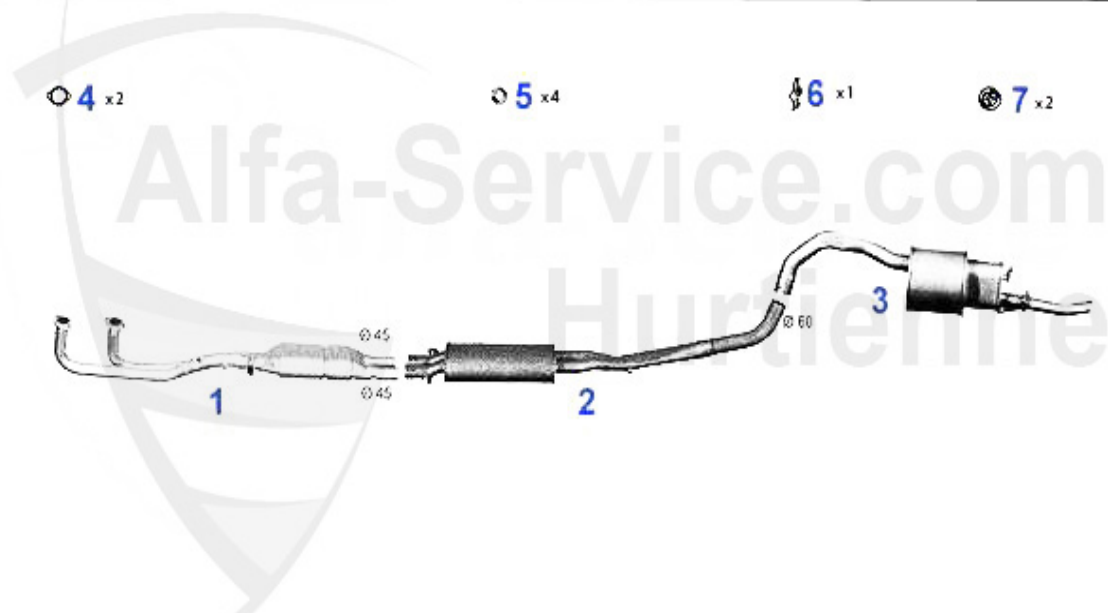

Abgasanlage/Exhaust System 75 1.8 IE

75 KAT. 1.6 i.e. - 1.8/i.e. - 2.0 TWIN SPARK

'87-'92

1	VSD105003	OE 60530486, FRONT MUFFLER 75 1.6- 2.0 ie TS YEAR 87-92	169.00 EUR
2	MSD105006	OE. 60530486 MIDDLE SILENCER 75 WITHOUT CATALYZER	179.00 EUR
3	NSD105007	OE. 60530487 REAR SILENCER 75 MODELS WITHOUT CATALYZER	159.00 EUR
4	SAT094413	OE 60777697, GASKET VSD ALFETTA, GIULIETTA,75,90,155,16	6.00 EUR
5	SAT091011	OE 60521386, RUBBER RING EXHAUST MOUNTING DIVERSE TYPES	2.50 EUR
7	SAT091012	OE 60503033, RUBBER/EXHAUST MOUNTING DIVERSE TYPES	4.00 EUR