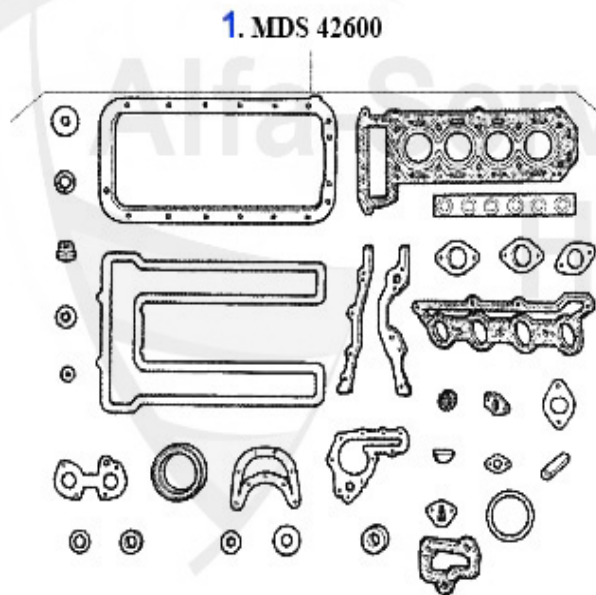

Motordichtsatz/Full Set 75 1.8 Turbo

---

1 MDS42600

FULL ENGINE GASKET SET 75 1.8 ie Turbo, INCL. HEADGASKE

399.00 EUR