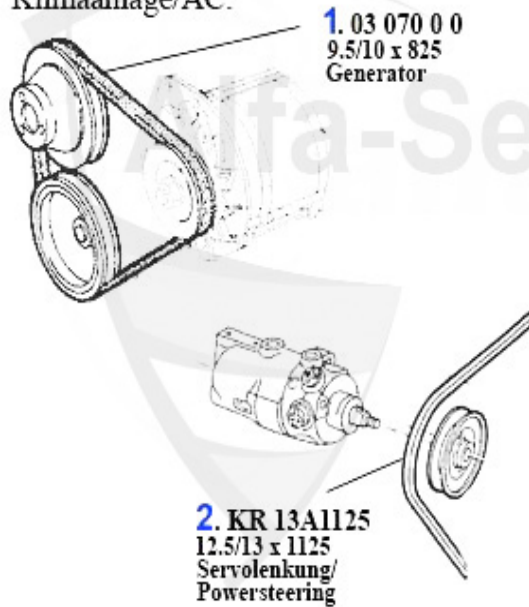

Keilriemen/V-Belt 75 1.6/1.8/2.0/IE

ohne/without
Klimaanlage/AC: