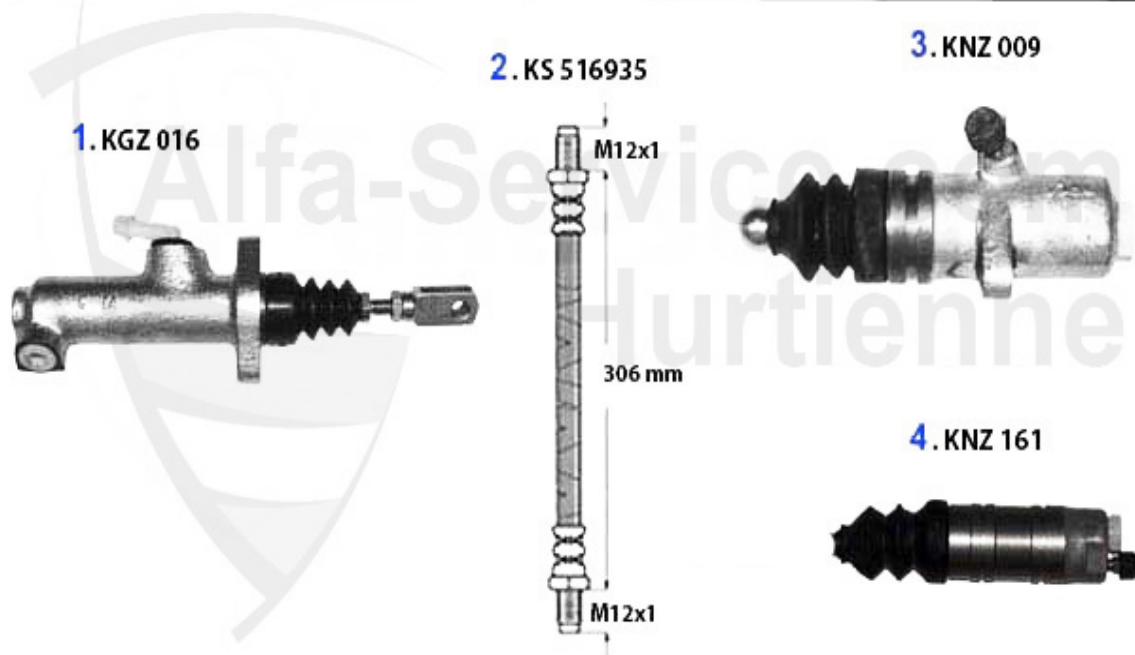

Kupplungsbetätigung/Clutch Actuation 75 2.5 V6

0	09 014 0 0	CLUTCH SLAVE CYLINDER FOR 105/115, ALSO FOR 116 AND 162	69.00 EUR
1	KGZ016	OE. 60518194 CLUTCH MASTER CYLINDER 116 1983>	79.00 EUR
2	KS516935	CLUTCH HOSE 116	Preis auf Anfrage
3	KNZ009	CLUTCH SLAVE CYLINDER,75,90 ALFETTA, GIULIETTA, GT/V(11	65.00 EUR
4	09 014 0 0	CLUTCH SLAVE CYLINDER FOR 105/115, ALSO FOR 116 AND 162	69.00 EUR