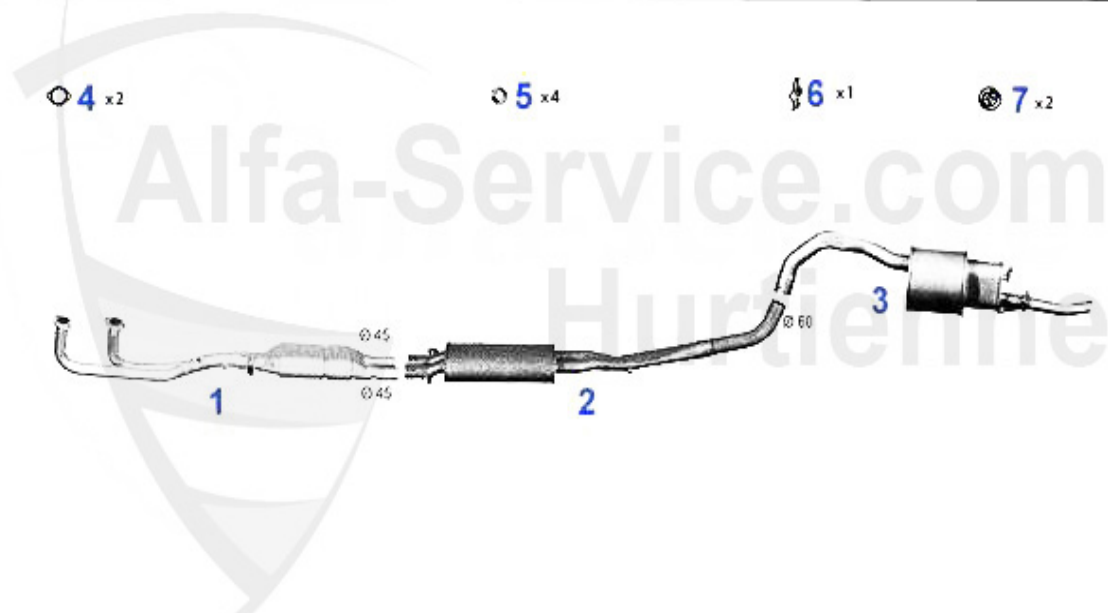

Abgasanlage/Exhaust System 75 2.0 TS

75 KAT. 1.6 i.e. - 1.8/i.e. - 2.0 TWIN SPARK

'87-'92

1	VSD105003	OE 60530486, FRONT MUFFLER 75 1.6- 2.0 ie TS YEAR 87-92	169.00 EUR
2	MSD105006	OE. 60530486 MIDDLE SILENCER 75 WITHOUT CATALYZER	179.00 EUR
2	MSD101476	OE.60730551 CENTER MUFFLER ALFETTA 1.6,1.8,2.0L YEAR 79	118.00 EUR
3	NSD105007	OE. 60530487 REAR SILENCER 75 MODELS WITHOUT CATALYZER	159.00 EUR
4	SAT094413	OE 60777697, GASKET VSD ALFETTA, GIULIETTA,75,90,155,16	6.00 EUR
5	SAT091011	OE 60521386, RUBBER RING EXHAUST MOUNTING DIVERSE TYPES	2.50 EUR
6	SAT091024	OE 60521407, RUBBER/ EXHAUST MOUNTING ALFETTA, GIULIETT	5.30 EUR
7	SAT091012	OE 60503033, RUBBER/EXHAUST MOUNTING DIVERSE TYPES	4.00 EUR