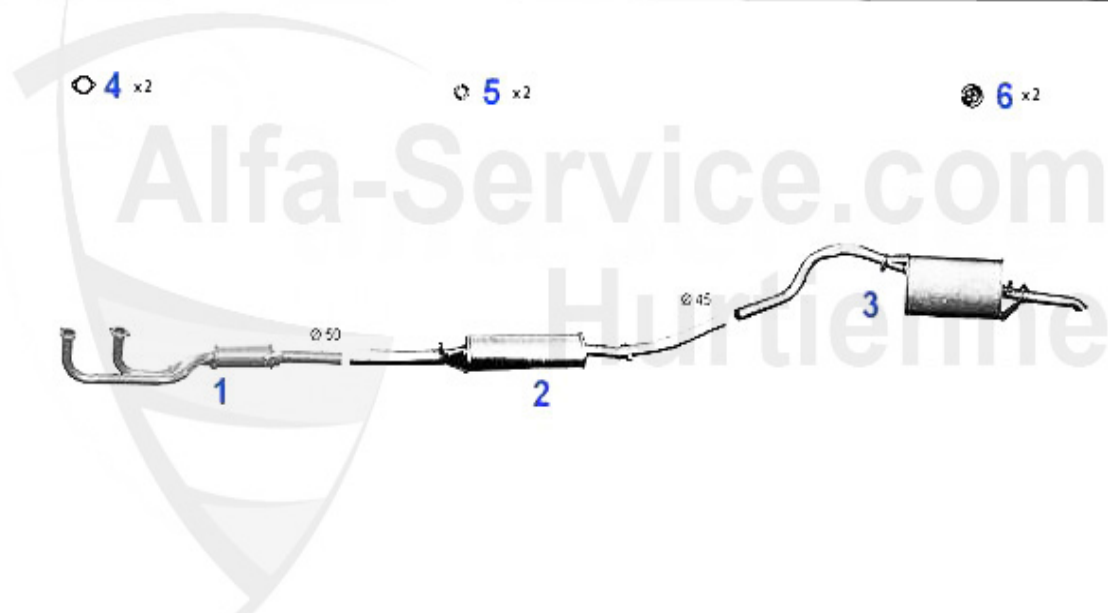

Abgasanlage/Exhaust System 75 1.8 Verg.

75 1.8 - 2.0 (1778 cc) - (1992 cc)

'85-'88

1	VSD101803	FRONT SILENCER ALFETTA,GIULIETTA 2. SERIE 79-85 1.8/2	159.00 EUR
2	MSD101476	OE.60730551 CENTER MUFFLER ALFETTA 1.6,1.8,2.0L YEAR 79	118.00 EUR
2	MSD101976	Mitteltopf 75/90 1.8,2.0 bj. 85-88	119.00 EUR
3	NSD104707	END MUFFLER 75 1.6 85-92 1.8,2.0 85-88	159.00 EUR
4	SAT094413	OE 60777697, GASKET VSD ALFETTA, GIULIETTA,75,90,155,16	6.00 EUR
5	SAT091011	OE 60521386, RUBBER RING EXHAUST MOUNTING DIVERSE TYPES	2.50 EUR
6	SAT091012	OE 60503033, RUBBER/EXHAUST MOUNTING DIVERSE TYPES	4.00 EUR