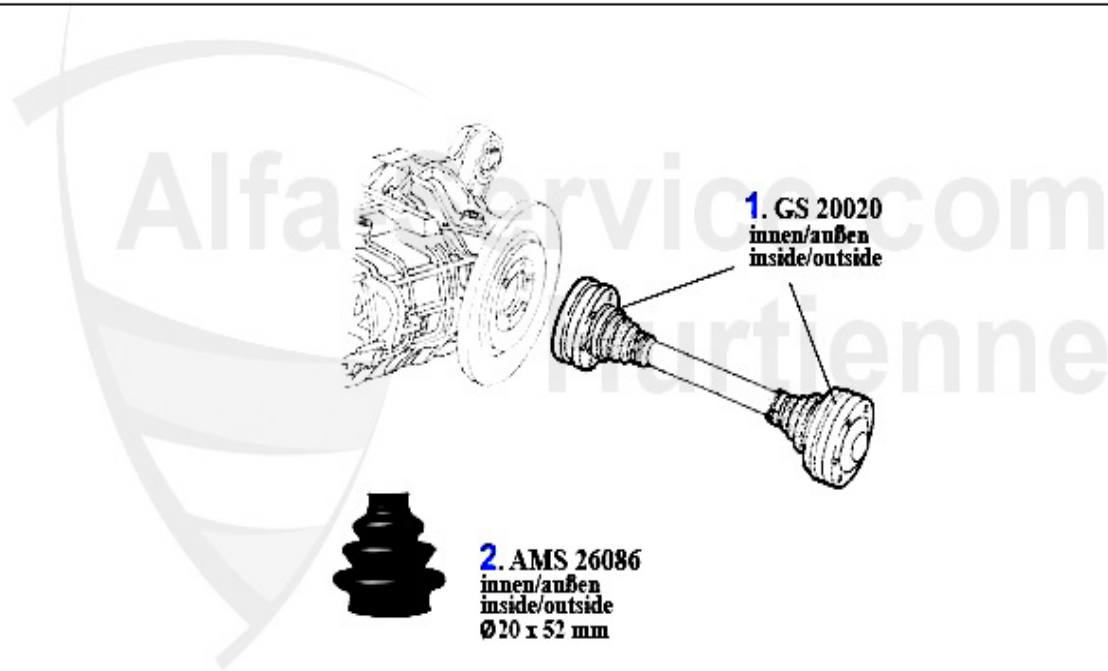

Seitenwelle/Side Shaft 75 1.6/1.8/2.0/IE/TS

1	GS20020	INNER/OUTER DRIVESHAFT JOINT 116 4-CYLINDER	111.82 EUR
2	AMS26086	OE. 60729242 SIDE SHAFT BOOT INSIDE/OUTSIDE 116-4CYL. A	16.51 EUR