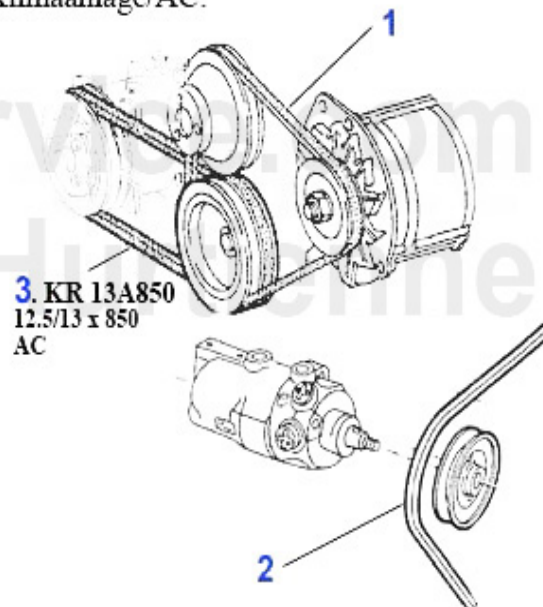

mit/with
Klimaanlage/AC: