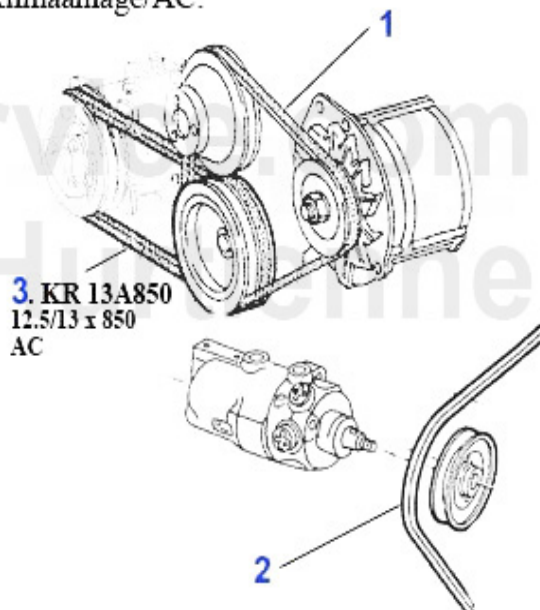

mit/with
Klimaanlage/AC: