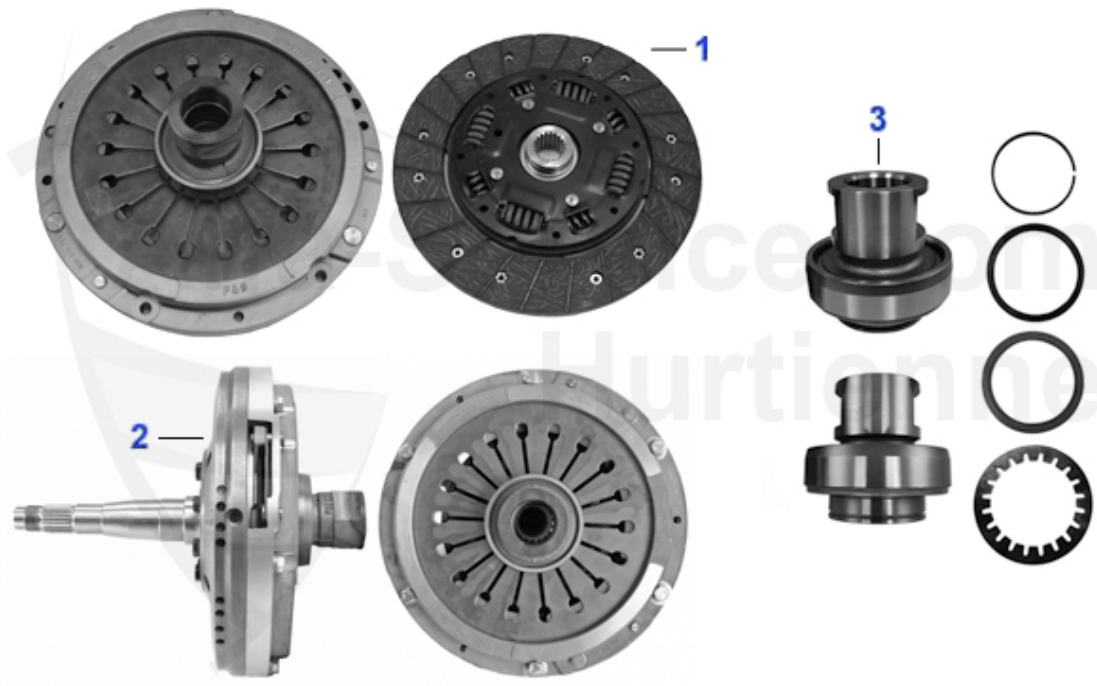

75 > DRIVETRAIN > CLUTCH > 1.8 Turbo

1	KK451002	1 DISC CLUTCH KIT 116 6-CYL. SACHS	Preis auf Anfrage
2	KK101301	CLUTCH SYSTEM WITH STRONGER FACING RZ/SZ, 1.8 Turbo	1849.00 EUR
3	ARL61102	RELEASE BEARING HYDR. CLUTCH 76.2 MM LONG OE. 60518223,	345.00 EUR
3	ARL61101	RELEASE BEARING HYDR. CLUTCH 69.2 MM, OE. 60728389, GTV	345.00 EUR