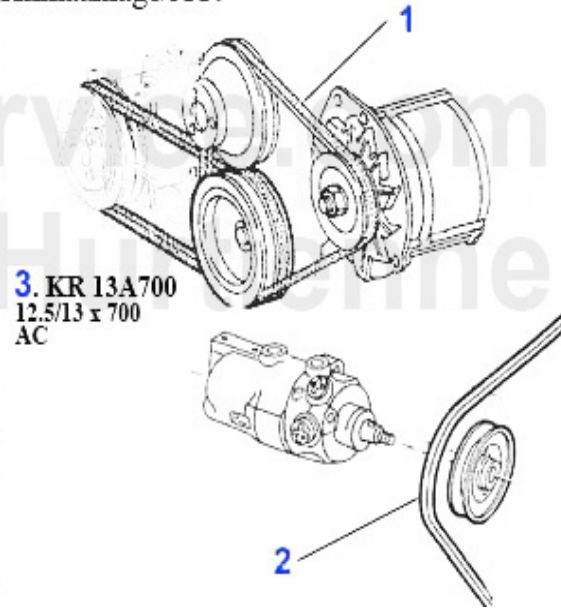

mit/with
Klimaanlage/AC: