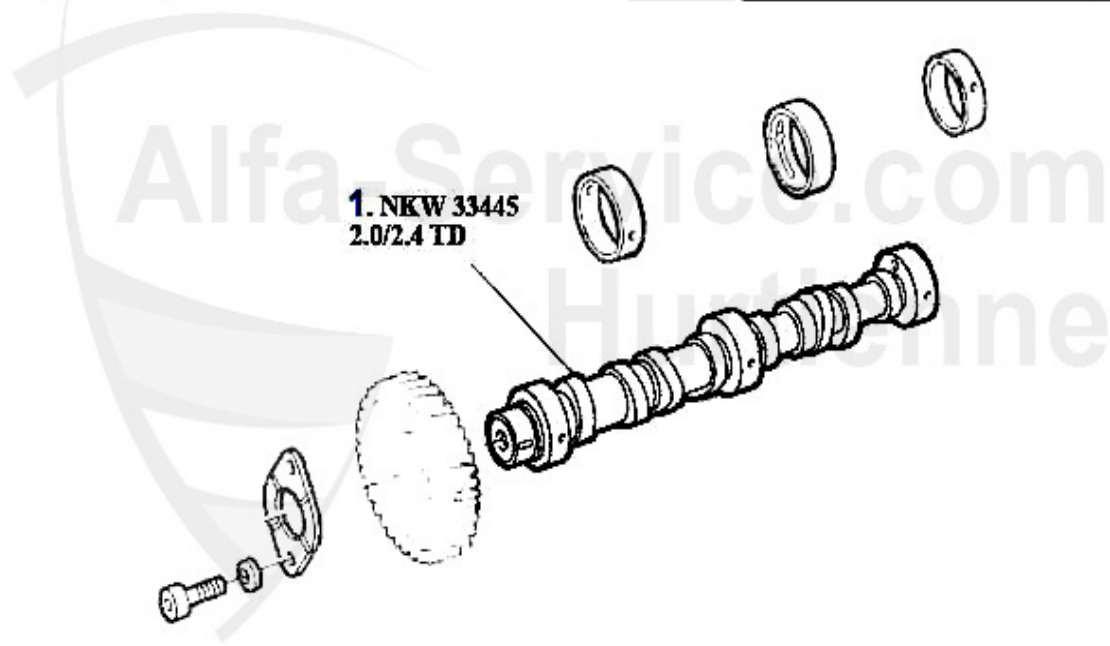

Nockenwelle/Camshaft 75 TD

---

1 NKW33445 CAMSHAFT ALFETTA,75,90 2.0/2.4 TD

511.90 EUR