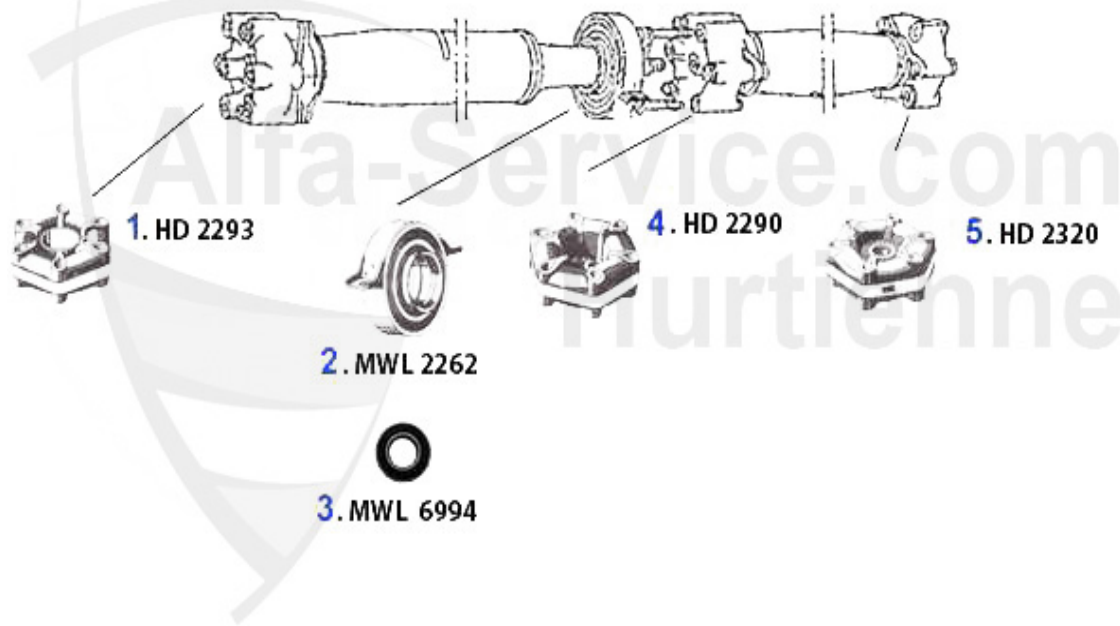

Antriebswelle/Driveshaft 75 2.0 TD

1	HD2293	FRONT FLEX DISC 116 4-Cylind. OE. 60521648	85.00 EUR
2	MWL2262	OE.60505302 drive shaft support 75,90 4 cyl. 33 4x4 alf	47.90 EUR
3	MWL6994	OE.60505303 OUTER BEARING CLUTCH HOUSING AND CENTER PRO	23.80 EUR
4	HD2290	MIDDLE FLEX DISC ALFETTA, GIULIETTA 11.1976 > , 75,90	118.00 EUR
5	HD2320	REAR FLEX DISC 116 4-Cylind. OE. 60521631	87.00 EUR