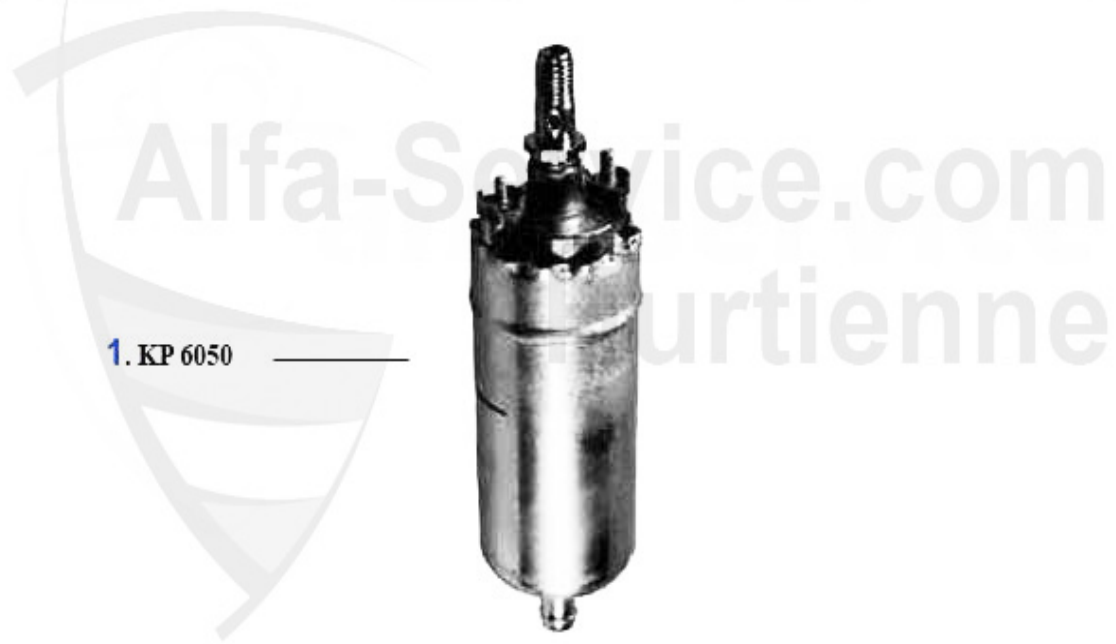

Kraftstoffpumpe/Fuel Pump 75 1.6/1.8/IE

1. KP 3046
Vergaser/
Carburator

2. 07 027 3 0
Einspritzer/
Injection

1	KP3046	FUEL PUMP (116) CARB. 1980>	47.01 EUR
2	07 027 3 0	FUEL PUMP FOR BOSCH INJECTION SPIDER 83-93	158.00 EUR
2	07 039 0 0	RUBBER FOR ELECTRIC FUEL PUMP SPIDER 90, 33ie,75,155,16	10.90 EUR
2	07 053 0 0	electric fuel pump Magneti Marelli, for Spider 1600-200	69.00 EUR

Kraftstoffpumpe/Fuel Pump 75 1.8 Turbo

---

1. KP 6050

---

1 KP6050

FUEL PUMP 75 1.8 TURBO

173.37 EUR