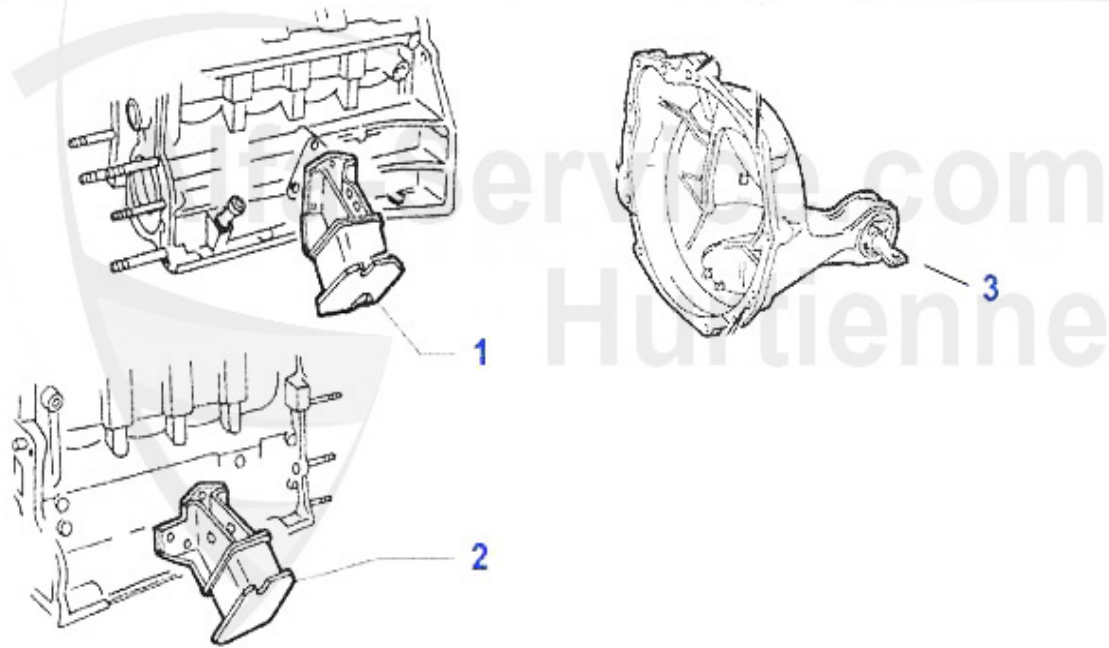

Motorlager/Enginemount 75 1.8 Turbo

1	ML880721	OE. 60723675 ENGINE MOUNT LEFT 116 4-CYL.	59.00 EUR
2	ML875461	OE. 60521085 ENGINE MOUNT RIGHT 116 4-CYL.	59.00 EUR
3	GL2385	OE. 60522199 ENGINE MOUNT REAR 4 CYL. (62mm) 75<	32.50 EUR