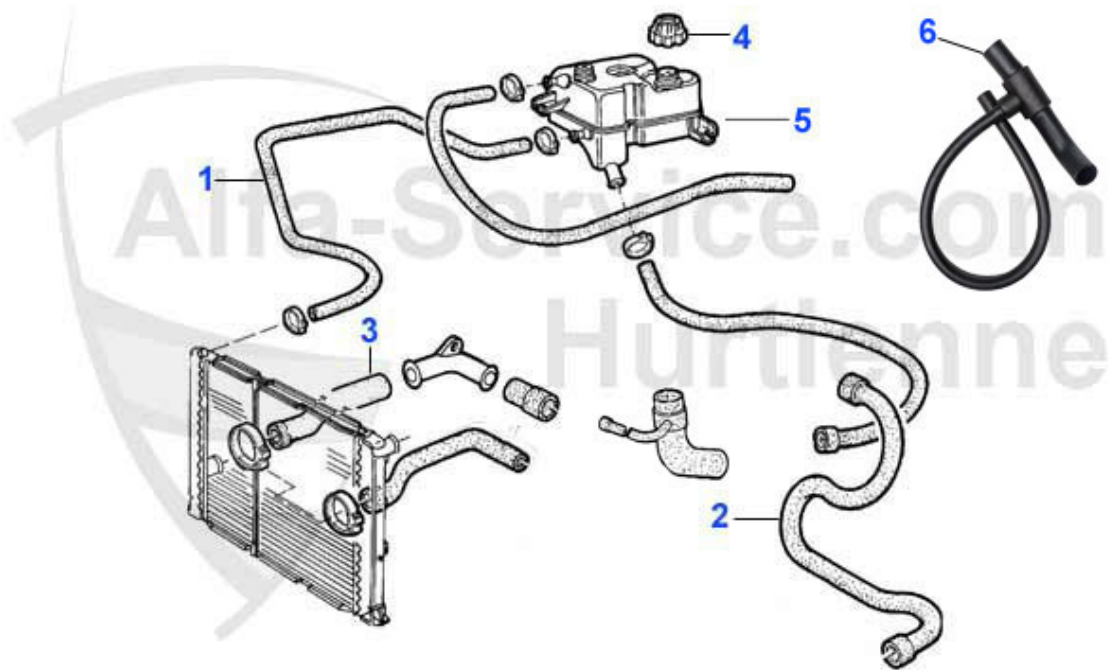

OE. 60730469/60523035 WATER PUMP 116 w. PULLEY, wo. CON

109.00 EUR

75 > ENGINE > COOLING SYSTEM > 1.8 Turbo > OVERFLOW CONTAINER

1 KWB33762

OVERFLOW CONTAINER 75 ALL MODELS

89.00 EUR

75 > ENGINE > COOLING SYSTEM > 2.0 TS > HOSES