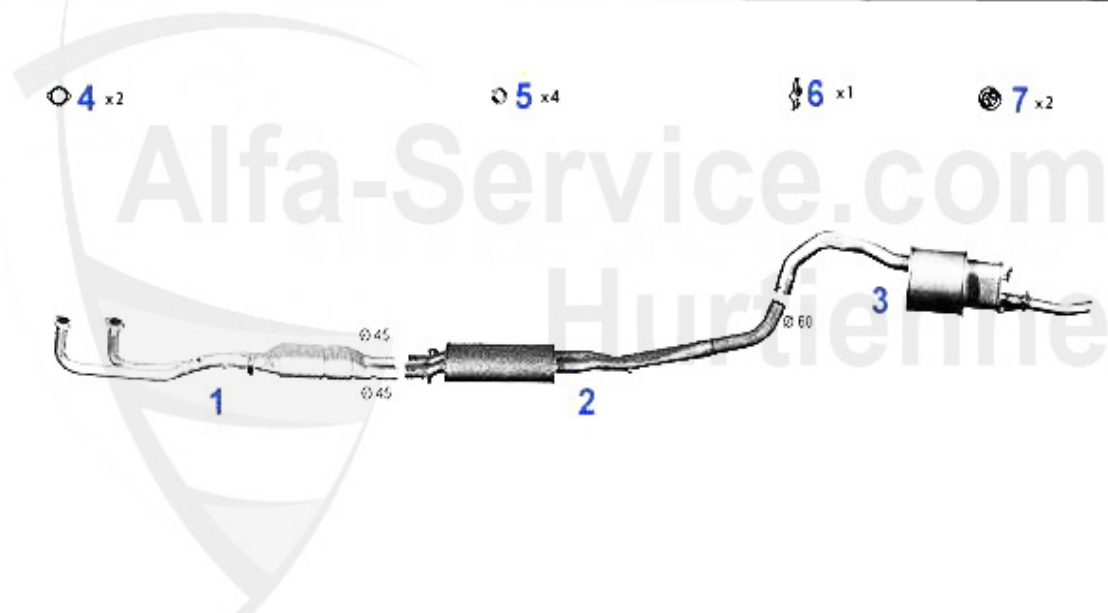

Abgasanlage/Exhaust System 75 1.6 IE KAT

75 KAT. 1.6 i.e. - 1.8/i.e. - 2.0 TWIN SPARK

'87-'92

2	MSD104906	OE. 60528963 MIDDLE SILENCER 75 w. CAT.	225.01 EUR
3	NSD105007	OE. 60530487 REAR SILENCER 75 MODELS WITHOUT CATALYZER	159.00 EUR
4	SAT094413	OE 60777697, GASKET VSD ALFETTA, GIULIETTA,75,90,155,16	6.00 EUR
5	SAT091011	OE 60521386, RUBBER RING EXHAUST MOUNTING DIVERSE TYPES	2.50 EUR
7	SAT091012	OE 60503033, RUBBER/EXHAUST MOUNTING DIVERSE TYPES	4.00 EUR