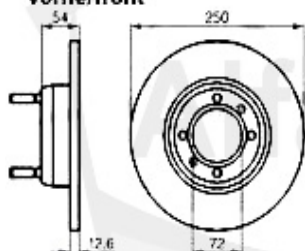

2. BS 118351
2.0 TS, 1.8 Turbo, 2.5/3.0 V6
vorne/front
belüftet/ventil.

Bremsscheiben/Brakedisks 75

1. BS 101011
1.6/1.8/2.0/IE/TD
vorne/front