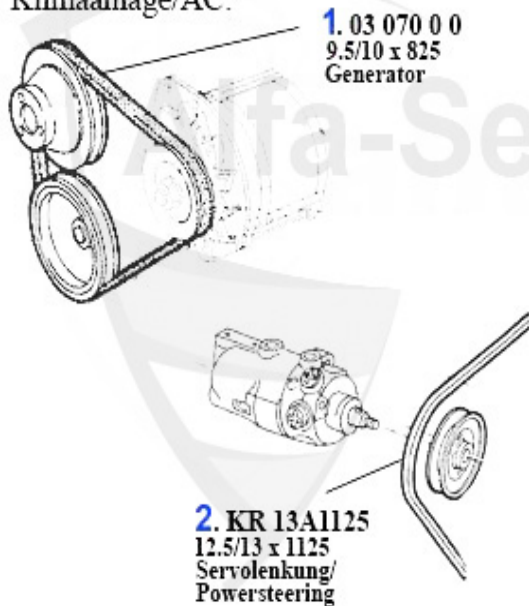

Keilriemen/V-Belt 75 1.8 Turbo

ohne/without
Klimaanlage/AC: