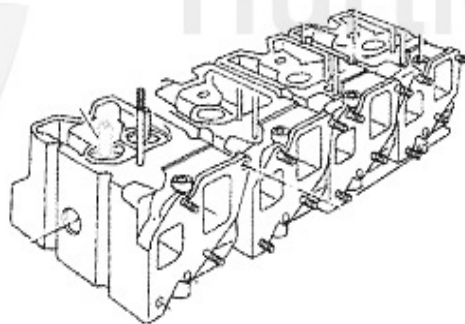

44.63 EUR

Kopfschraubensatz/Head Screw Set 75 2.0/2.4 TD

1. ZKSS 0100

1 ZKSS0100

HEAD SCREW SET 75,90,ALFETTA 2.0/2.4 TD

61.55 EUR

75 > ENGINE > COOLING SYSTEM > HOSES

1	KWS30559	Lower radiator hose Alfetta 2. series from 82> 1,8/2,0	22.90 EUR
2	KWS12986	WATER HOSE NECK/THERMOSTAT 75,164,RZ/SZ >91 6 CYL. OE 6	10.50 EUR