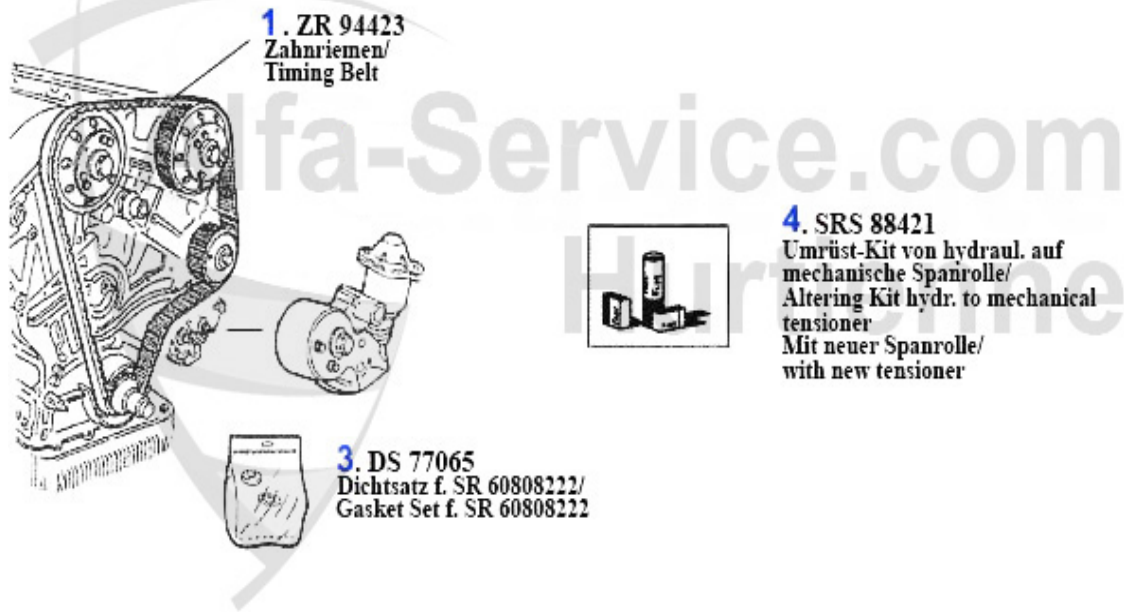

Zahnriemen/Timing Belt 75 2.5/3.0 V6

1	ZR94423	OE. 60562106 TIMING BELT	54.89 EUR
3	DS77065	OE. 60777065 GASKET-SET BELT TENSIONER	44.49 EUR
4	SRS88421	CONVERSION KIT TIMING BELT TENSIONER HYDRAULIC TO MECHA	239.00 EUR