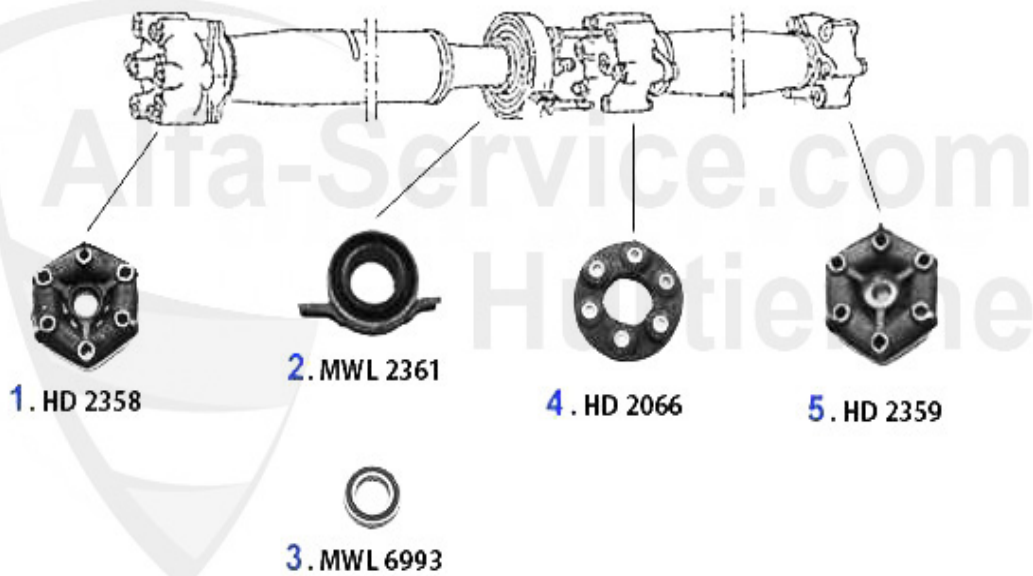

Antriebswelle/Driveshaft 75 1.8 Turbo

1	HD2358	FRONT FLEX DISC GTV6, 75, 90 2500-3000 OE. 60518193	189.00 EUR
2	MWL2361	OE. 60522599 DRIVE SHAFT SUPPORT 116 6-Cyl.	86.00 EUR
3	MWL6993	OE.71728684, BEARING DRIVE SHAFT SUPPORT 6 CYL.	23.80 EUR
4	HD2359	REAR FLEX DISC GTV6, 75, 90 2500-3000 OE. 60522592	189.00 EUR
4	HD2066	GTV 6 / 75 3,0 REINFORCED CENTER FLEX DISC	107.50 EUR