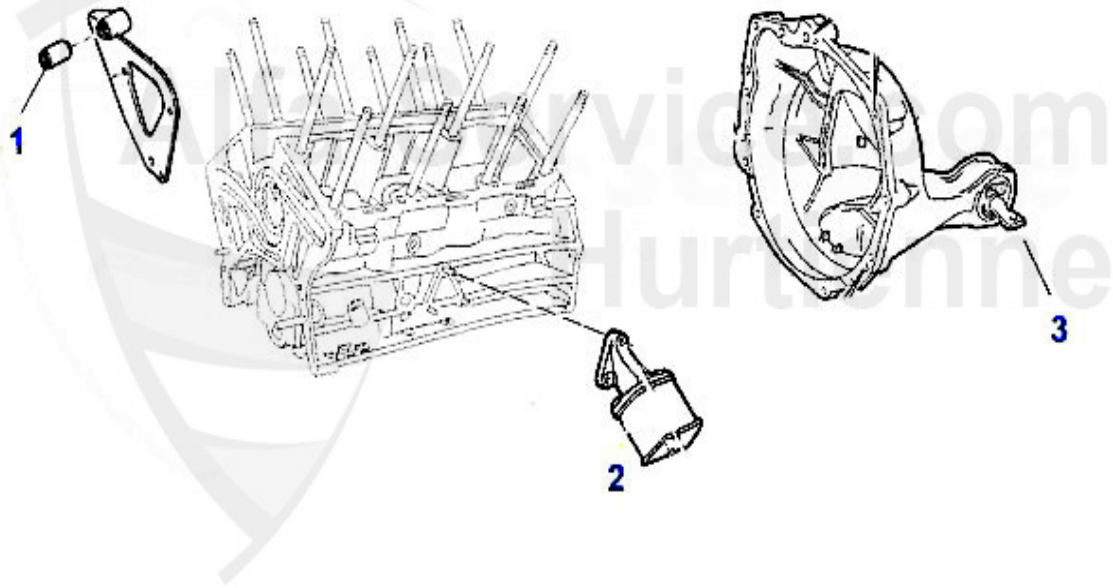

Motorlager/Enginemount 75 2.5/3.0 V6

2	ML1970	ENGINE MOUNT GTV/6 LEFT/RIGHT 75 V6, RZ/SZ	49.00 EUR
3	GL2385/1	OE. 60522581 ENGINE MOUNT REAR 116 6-Cyl. (64mm)	36.50 EUR