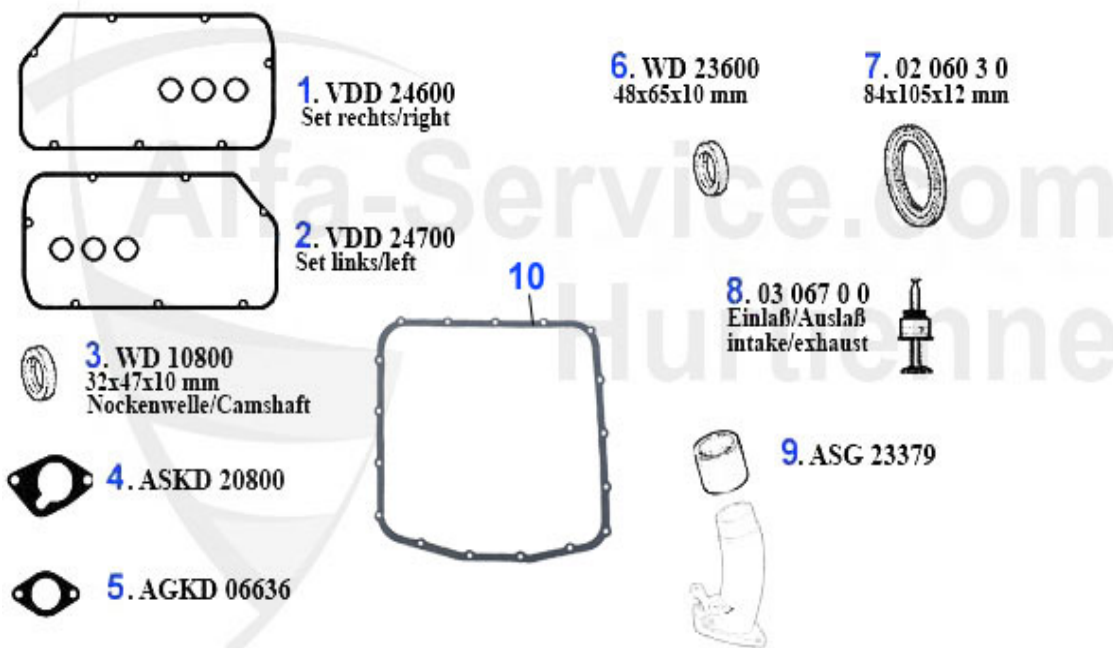

Dichtungen Motor/Gaskets Engine 75 2.5/3.0 V6

1	VDD24600	CAM COVER GASKET RIGHT 6,75,90 INCL. RUBBER PLUG FOR SP	39.90 EUR
2	VDD24700	CAM COVER GASKET LEFT 6,75,90	39.90 EUR
4	ASKD20800	Ansaugkr	5.15 EUR
5	AGKD06636	OE. 60506636 GASKET	5.89 EUR
6	WD23600	OE. 60567607 Sealing Gasket	21.00 EUR
7	02 060 3 0	OIL SEAL CORTECO (84/105/12) CRANKSHAFT REAR for Spider	35.50 EUR
8	03 255 0 0	OIL SEAL WITH SPRING INTAKE AND EXHAUST SIDE (GREEN) RE	4.90 EUR
9	ASG23379	OE. 60523379 RUBBER HOSE f. INTAKE MANIFOLD 116 6-CYLIN	15.20 EUR
10	OWD11872	OIL PAN GASKET GTV6/75 V6 AR90/RZ-SZ	17.90 EUR
10	OWD11871	OE. 96411871 SEALING GASKET ÍLSUMP 116 6-CYL.	34.50 EUR