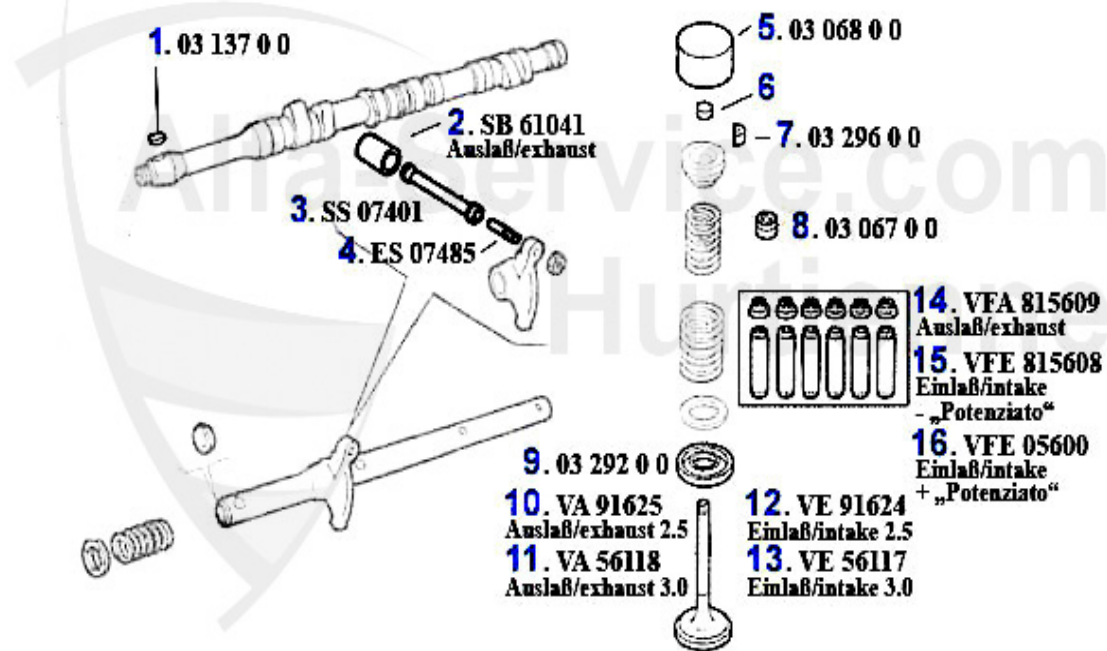

Ventiltrieb/Valve Train 75 2.5/3.0 V6

1	03 137 0 0	WEDGE FOR CAMSHAFTS	6.90 EUR
2	SB61041	OE. 60561041 EXHAUST TAPPET 6-CYL.	26.50 EUR
3	SS07401	PUSH ROD (exhaust) 75,155,164,166,RZ/SZ, GTV/SPIDER (91	Preis auf Anfrage
5	03 083 0 0	CAM FOLLOWER WITH DLC COATING 101/105/116/75/155/164/16	35.00 EUR
5	03 068 0 0	CAM FOLLOWER OE60612178	16.90 EUR
6	03 084 0 0	VALVE ADJUSTING SHIMS 205 pcs per box 1.500 - 2.500 mm	559.00 EUR
6	03 114 0 0	VALVE ADJUSTING SHIMS 200 pcs per box 2.525 - 3.500 mm	559.00 EUR
7	03 296 0 0	VALVE COTTERS 9mm	1.90 EUR
8	03 255 0 0	OIL SEAL WITH SPRING INTAKE AND EXHAUST SIDE (GREEN) RE	4.90 EUR
9	03 292 0 0	CUP FOR VALVE WASHER	9.90 EUR
10	VA91625	OE. 60810441 VALVE-EXHAUST 6-CYL. 116 2.5 L	29.90 EUR
11	VA56118	OUTLET VALVE FOR 75,164/SUPER,RZ,SZ, GTV/SPIDER (916) 3	37.50 EUR
12	VE91624	OE. 60523548 VALVE-INTAKE 6 CYL. 116 2.5 L	32.00 EUR
13	VE56117	Ventil-Einlaß 75,164/Super,RZ,SZ,gt v/spider (916) 3.0	33.00 EUR
14	VFA815609	OE. 60605721 VALVE GUIDE-EXHAUST 6-Cylinder 116	13.49 EUR
15	VFE815608	OE. 60737367 VALVE GUIDE-INTAKE 6-Cylinder 116	13.49 EUR
16	VFE05600	OE. 60605725 Valve Guide	25.00 EUR