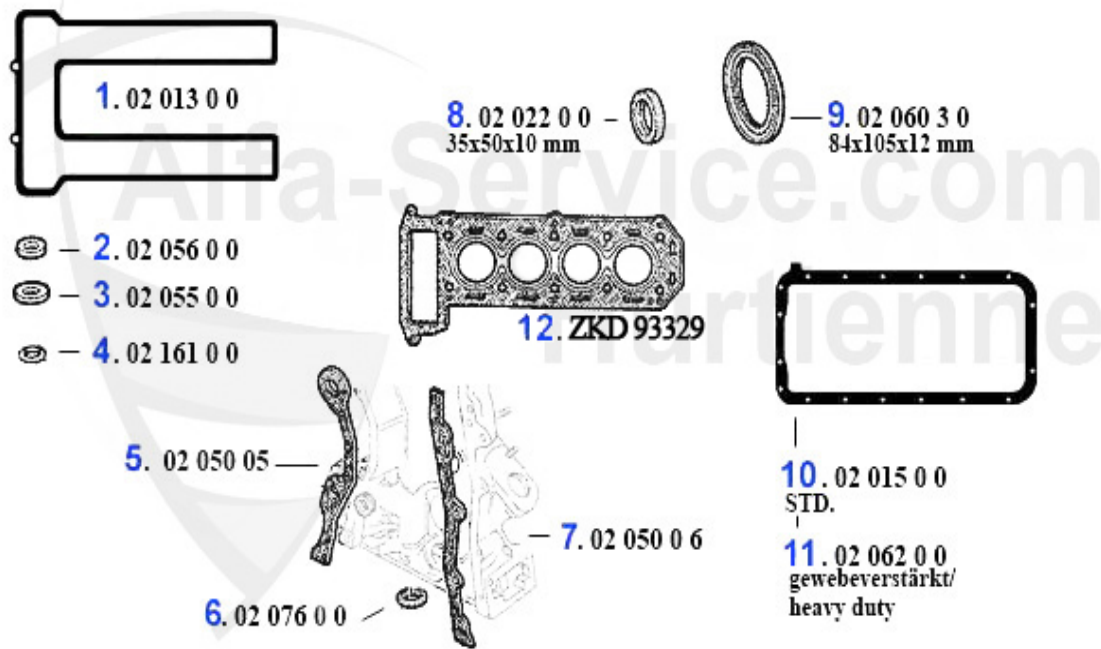

Dichtungen Motor/Gaskets Engine 75 1.8 Turbo

1	02 036 0 0	REINZ CAM COVER GASKET GIULIETTA,GTV4, 75,90	43.49 EUR
2	02 056 0 0	PAPER WASHER	1.30 EUR
3	02 055 0 0	ALUMINIUM WASHER	1.70 EUR
4	02 161 0 0	OE. 60534368 SEAL	0.65 EUR
5	02 050 0 5	TIMING COVER GASKET 105 2000,1750 2.Series LEFT, ALFETT	4.65 EUR
6	02 076 0 0	O-RING TIMING COVER	2.90 EUR
7	02 050 0 6	TIMING COVER GASKET 1300-2000 RIGHT	4.95 EUR
8	02 022 0 0	OIL SEAL (35/50/10) CRANKSHAFT FRONT	9.50 EUR
9	02 060 3 0	OIL SEAL CORTECO (84/105/12) CRANKSHAFT REAR for Spider	35.50 EUR
10	02 015 0 0	UPPER OIL PAN GASKET STD.	22.50 EUR
11	02 062 0 0	UPPER OIL PAN GASKET WITH METAL	31.90 EUR
12	ZKD93329	CYLINDER HEAD GASKET 75 TURBO	59.00 EUR