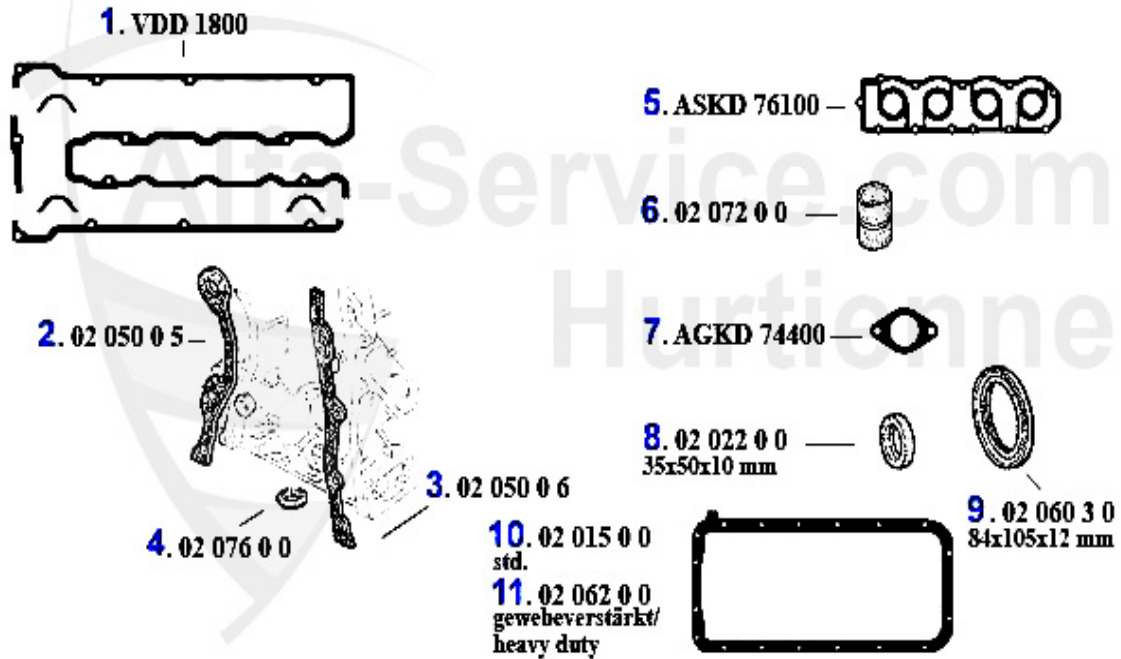

Dichtungen Motor/Gaskets Engine 75 2.0 TS

1	VDD1800	VALVE COVER GASKET SET 75	42.00 EUR
2	02 050 0 5	TIMING COVER GASKET 105 2000,1750 2.Series LEFT, ALFETT	4.65 EUR
3	02 050 0 6	TIMING COVER GASKET 1300-2000 RIGHT	4.95 EUR
4	02 076 0 0	O-RING TIMING COVER	2.90 EUR
5	ASKD76100	INTAKE MANIFOLD GASKET 75,164 2.0 TS (87-92)	19.90 EUR
6	02 072 0 0	HOSE AIRBOX-INTAKE FLANGE SPIDER INJECTION 1990-93, 75,	10.95 EUR
7	AGKD74400	OE. 60507576 GASKET	6.30 EUR
8	02 022 0 0	OIL SEAL (35/50/10) CRANKSHAFT FRONT	9.50 EUR
9	02 060 3 0	OIL SEAL CORTECO (84/105/12) CRANKSHAFT REAR for Spider	35.50 EUR
9	02 060 3 5	OIL SEAL (84/105/12) CRANKSHAFT REAR Spider 1990-93, 75	44.90 EUR
10	02 015 0 0	UPPER OIL PAN GASKET STD.	22.50 EUR
11	02 062 0 0	UPPER OIL PAN GASKET WITH METAL	31.90 EUR