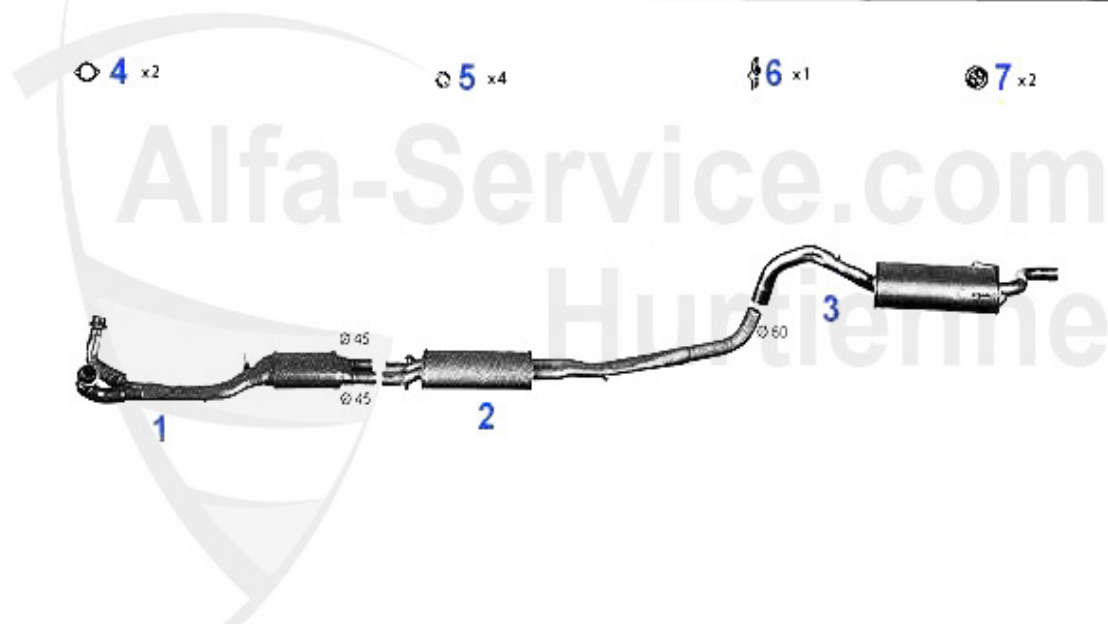

Abgasanlage/Exhaust System 75 V6 KAT

75 KAT. 2.5 V6 Q. ORO/MILANO - 3.0i V6 (3492 cc.) - (2959 cc.)

'88-'92

2	MSD104906	OE. 60528963 MIDDLE SILENCER 75 w. CAT.	225.01 EUR
3	NSD104907	END MUFFLER 75 1.8 TURBO 08.87-91,2.5/ 3.0 V6 85-92	199.00 EUR
4	SAT094406	GASKET FRONT MUFFLER GTV/6,75/90 V6	5.93 EUR
5	SAT091011	OE 60521386, RUBBER RING EXHAUST MOUNTING DIVERSE TYPES	2.50 EUR
7	SAT091012	OE 60503033, RUBBER/EXHAUST MOUNTING DIVERSE TYPES	4.00 EUR