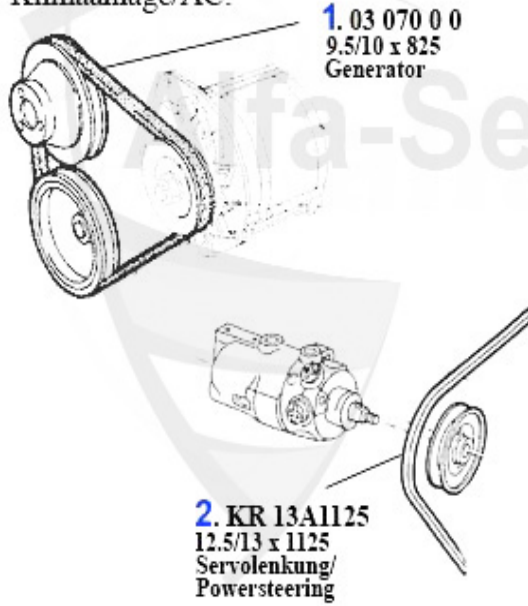

Keilriemen/V-Belt 75 2.0 TS

ohne/without
Klimaanlage/AC: