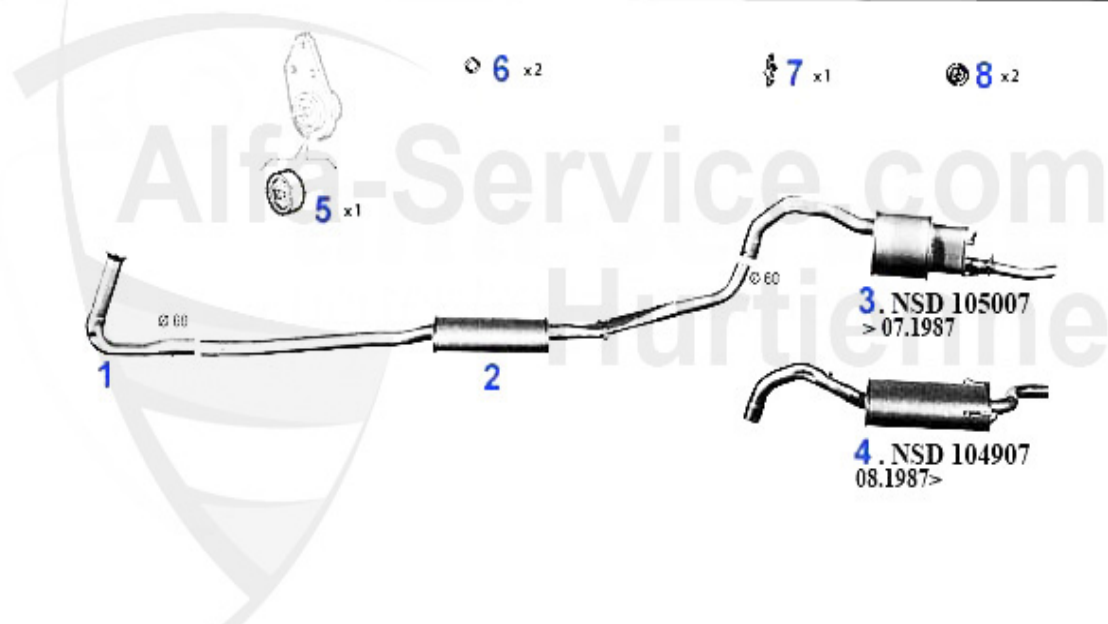

Abgasanlage/Exhaust System 75 1.8 Turbo

75 1.8 TURBO/1.8i TURBO AMERICA (1778 cc)

'86-'91

1	VR104301	Vorderrohr 75 1.8 turbo bj. 86-91	65.00 EUR
2	MSD104306	CENTER MUFFLER 75 1.8 TURBO 86-91	259.00 EUR
3	NSD105007	OE. 60530487 REAR SILENCER 75 MODELS WITHOUT CATALYZER	159.00 EUR
4	NSD104907	END MUFFLER 75 1.8 TURBO 08.87-91,2.5/ 3.0 V6 85-92	199.00 EUR
5	11 028 0 0	SILENT BUSHING EXHAUST HANGER OE.60515936	8.90 EUR
6	SAT091011	OE 60521386, RUBBER RING EXHAUST MOUNTING DIVERSE TYPES	2.50 EUR
8	SAT091012	OE 60503033, RUBBER/EXHAUST MOUNTING DIVERSE TYPES	4.00 EUR