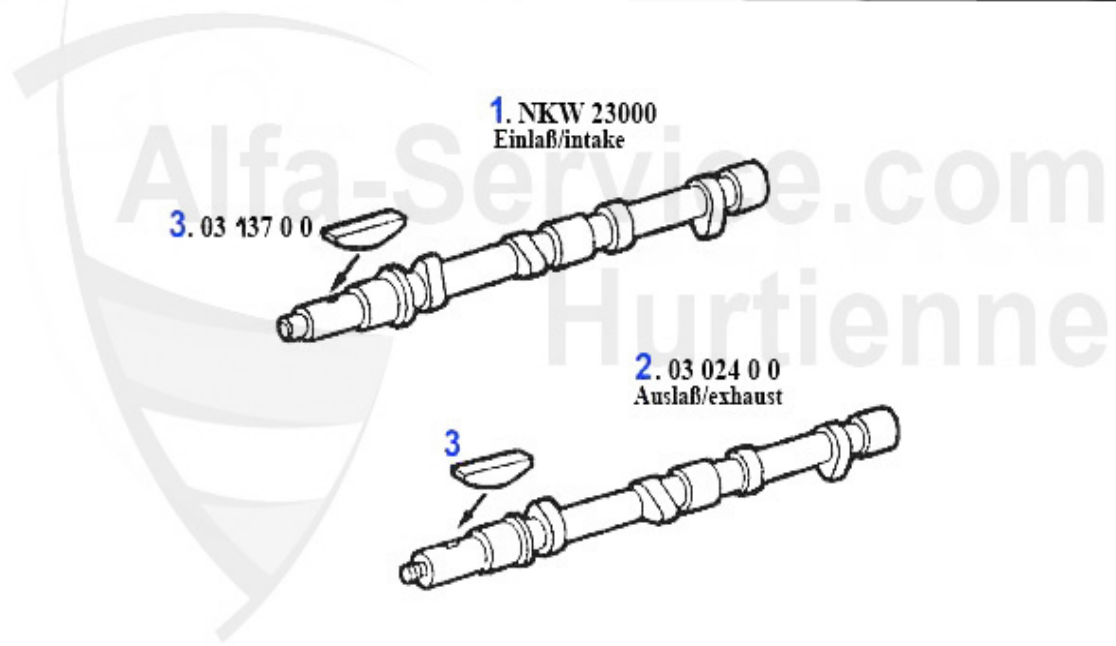

Nockenwelle/Camshaft 75 1.8 Turbo

2	03 024 0 0	CAM SHAFT - EXHAUST	Preis auf Anfrage
3	03 037 0 0	VALVE SEAT (EXHAUST) 1.3 l	18.50 EUR