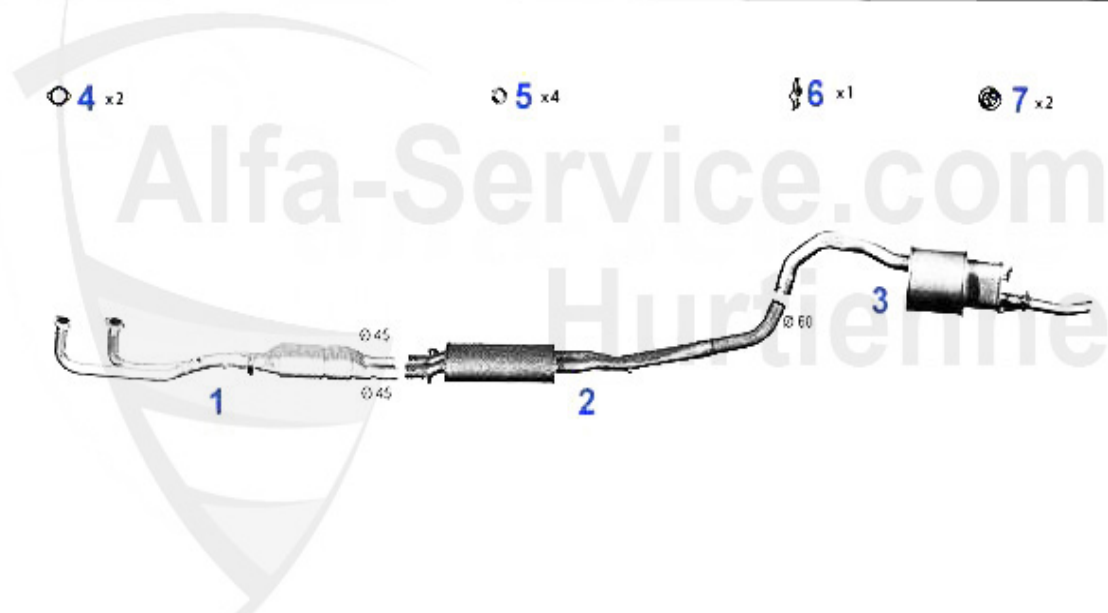

Abgasanlage/Exhaust System 75 1.8 IE KAT

75 KAT. 1.6 i.e. - 1.8/i.e. - 2.0 TWIN SPARK

'87-'92

2	MSD104906	OE. 60528963 MIDDLE SILENCER 75 w. CAT.	225.01 EUR
3	NSD105007	OE. 60530487 REAR SILENCER 75 MODELS WITHOUT CATALYZER	159.00 EUR
4	SAT094413	OE 60777697, GASKET VSD ALFETTA, GIULIETTA,75,90,155,16	6.00 EUR
5	SAT091011	OE 60521386, RUBBER RING EXHAUST MOUNTING DIVERSE TYPES	2.50 EUR
7	SAT091012	OE 60503033, RUBBER/EXHAUST MOUNTING DIVERSE TYPES	4.00 EUR