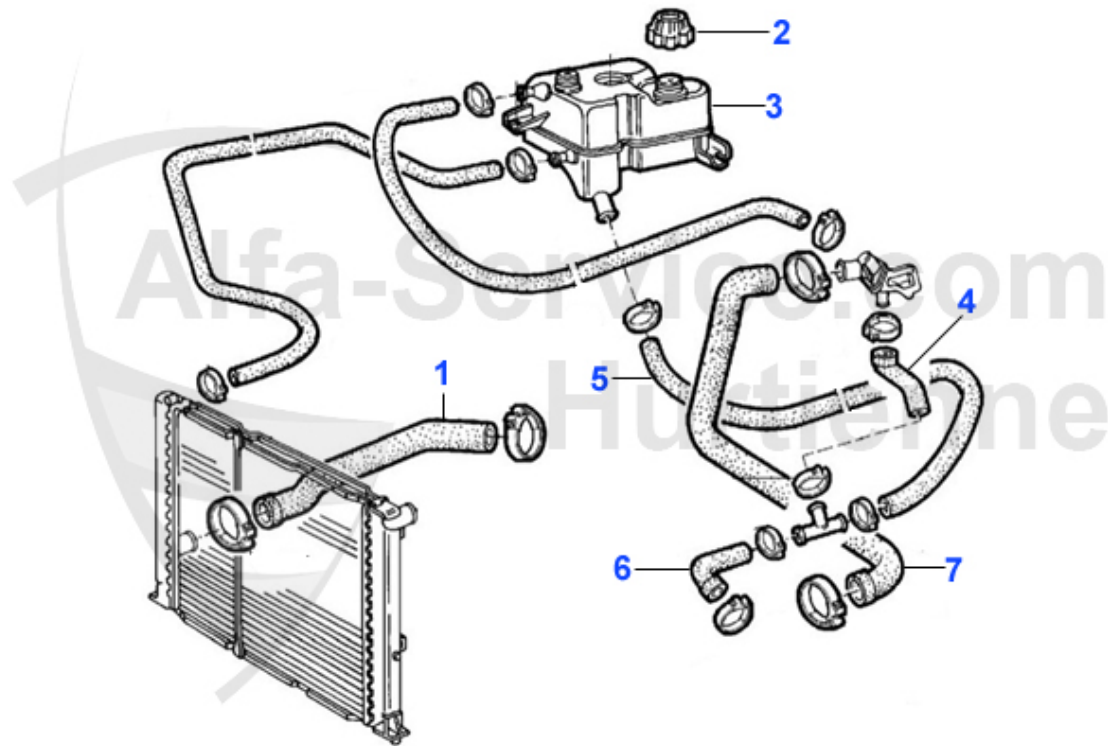

75 > ENGINE > COOLING SYSTEM > 1.6/1.8/2.0/IE > HOSES

1	KWS33765	OE. 60533765 PIPE	44.49 EUR
2	KD07812	OE. 60507812 PLUG	9.50 EUR
3	KWB33762	OVERFLOW CONTAINER 75 ALL MODELS	89.00 EUR
4	KWS34414	Kühlwasserschlauch zum Thermostat 7 5 1.6/1.8,Spider'90	17.01 EUR
5	KWS33770	OE. 60533770 RADIATOR HOSE "BYPASS" 75 all TYPES	14.99 EUR
6	KWS34415	Kühlwasserschlauch zur Wasserpumpe 75 1.6/1.8,Spider'90	11.50 EUR
7	KWS33767	Kühlwasserschlauch oben 75 1.6/1.8	Preis auf Anfrage