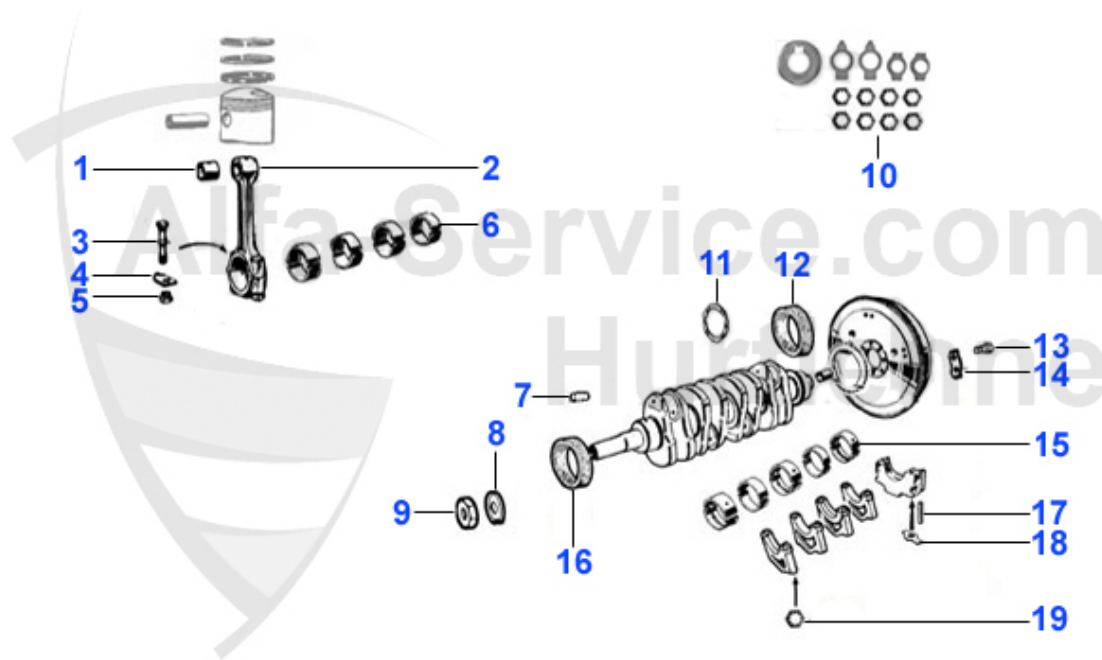

75 > ENGINE > PISTONS/BEARINGS > BEARINGS 4-CYL.

0	03 107 0 0	1600 - 2000 BUSHING CONNECTING ROD 1.7/1.8/2.0TS/2.5/3.	13.49 EUR
1	03 112 0 0	1600 - 2000 BEARINGS CONNECTING ROD 1.7/1.8/2.0TS/2.5/3	11.50 EUR
1	03 107 0 0	1600 - 2000 BUSHING CONNECTING ROD 1.7/1.8/2.0TS/2.5/3.	13.49 EUR
2	03 013 0 0	1600 CONNECTING ROD USED PLEASE ADVISE WEIGHT	Preis auf Anfrage
2	03 286 0 0	CON ROD SET (4) FOR 2000CC	654.50 EUR
2	03 014 0 0	1750 CONNECTING ROD USED PLEASE ADVISE WEIGHT	59.00 EUR
4	03 139 0 0	1600, 1750 LOCK TAB FOR ROD NUT	1.40 EUR
5	03 108 0 0	1600/1750/2000 ROD NUT	4.25 EUR
6	03 020 0 0	BIG END BEARINGS,10 OVERSIZE 1600-2000	65.00 EUR
6	03 018 0 0	BIG END BEARINGS STANDARD 1600-2000	62.00 EUR
6	03 078 0 0	BIG END BEARINGS 0.30 (1600 - 2000)	79.00 EUR
6	03 022 0 0	BIG END BEARINGS .20 O/SIZE (1600 - 2000)	69.00 EUR
7	03 096 0 0	CRANK SHAFT dowel plug 6,25 mm	2.09 EUR
7	03 095 0 0	CRANK SHAFT dowel plug 6 mm	2.19 EUR
8	03 097 0 0	TAB WASHER CRANKSHAFT/PULLEY 1300-2000	5.20 EUR
10	03 273 0 0	LOCKING PLATE SET main bearing set, cam shaft, pulley i	19.50 EUR
11	03 081 0 0	OE. 60743567 THRUST WASHER STD.	22.50 EUR
12	02 023 0 0	OIL SEAL (82/105/12) CRANKSHAFT REAR 105 MODELS >1989,	25.00 EUR
13	03 155 0 0	SCREW FOR 6-BOLT FLYWHEEL	6.79 EUR
14	03 150 0 0	LOCKPLATE 8-HOLE FLYWHEEL 105.00.02402.01	3.40 EUR
15	03 009 0 0	1300 - 2000 MAIN BEARINGS STD.	76.51 EUR
15	03 011 0 0	1300 - 2000 MAIN BEARINGS 0.20	79.50 EUR
15	03 010 0 0	MAIN BEARINGS 1300 - 2000 0,10 OVERSIZE	76.51 EUR
16	02 022 0 0	OIL SEAL (35/50/10) CRANKSHAFT FRONT	9.50 EUR
17	03 158 0 0	RUBBER CYLINDER 5th MAIN BEARING	3.61 EUR