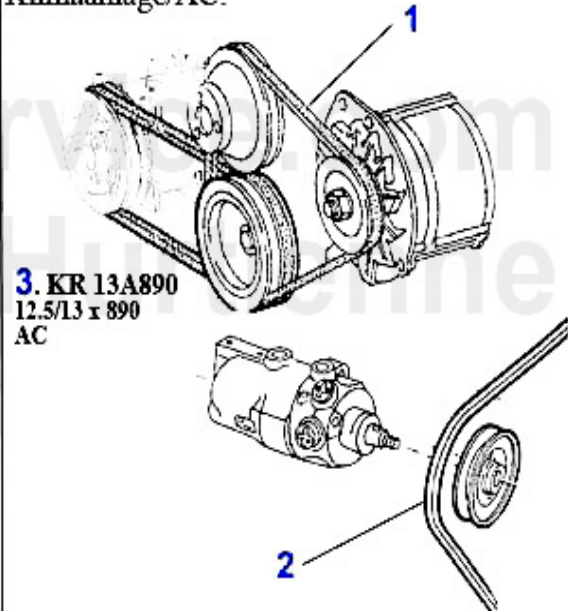

mit/with
Klimaanlage/AC: