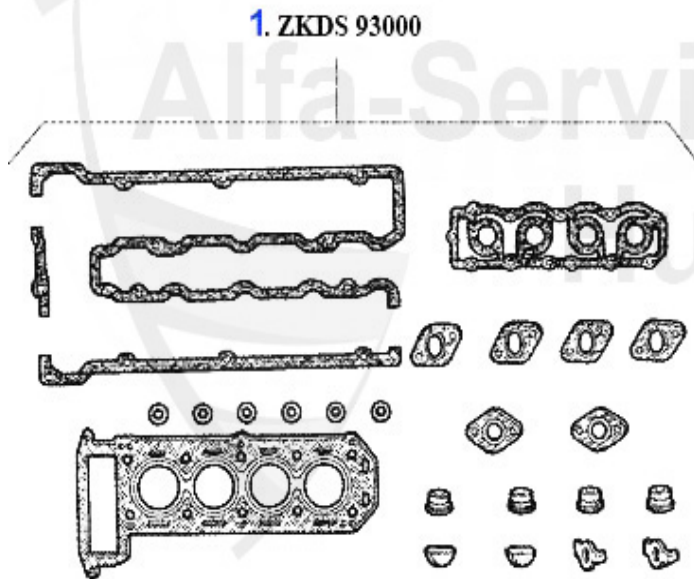

Kopfdichtsatz/Head Set 75 2.0 TS

---

1 ZKDS93000 HEAD GASKET SET 75,164 2.0 TS >92

159.00 EUR