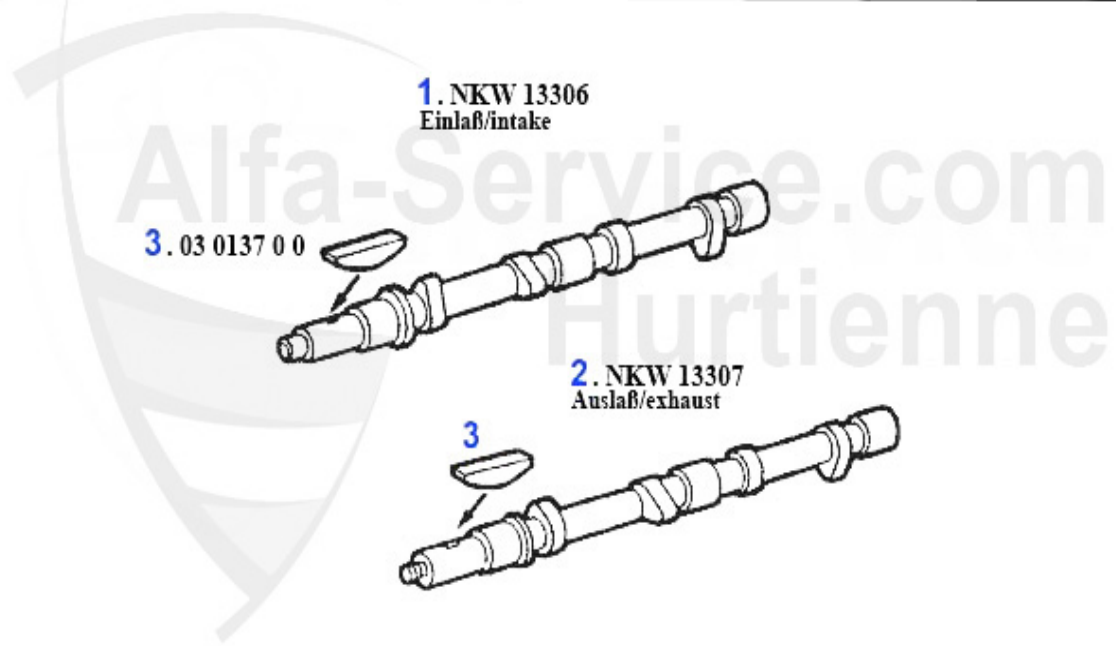

Nockenwelle/Camshaft 75 2.0 TS

1	NKW13306	Nockenwelle (Einla	159.00 EUR
2	NKW13307	CAMSHAFT EXHAUST SIDE 75,164 2.0 TS OE.60513307	389.00 EUR
3	03 137 0 0	WEDGE FOR CAMSHAFTS	6.90 EUR