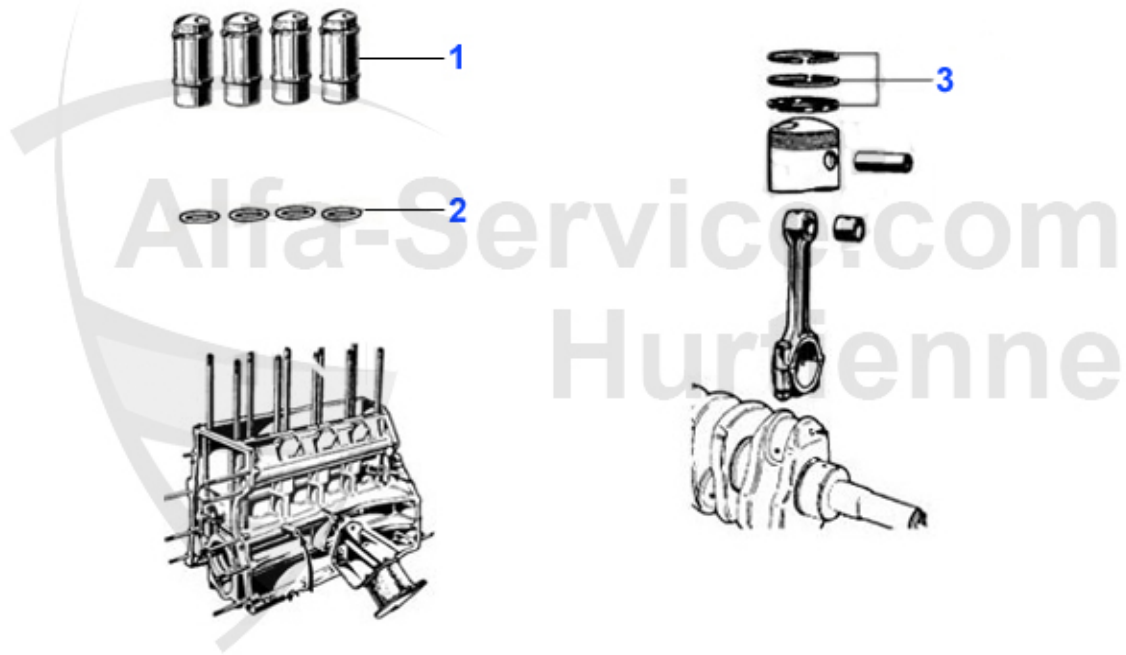

75 > ENGINE > PISTONS/BEARINGS > PISTON/LINERS 4-Cyl.

0	03 107 0 0	1600 - 2000 BUSHING CONNECTING ROD 1.7/1.8/2.0TS/2.5/3.	13.49 EUR
1	03 002 0 0	PISTON + LINER SET 1600, 4 pieces 3004 100	559.00 EUR
1	03 003 0 0	PISTON + LINER SET 1750 3002 001 4 pieces	559.00 EUR
1	KB4036	PISTON + LINER 75/164 2.0 TS 1988-92	189.00 EUR
2	03 090 0 0	LINER RUBBER SEAL 2000	2.75 EUR
2	03 088 0 0	LINER RUBBER SEAL 1600/1750	3.30 EUR
3	03 223 0 0	PISTON RING SET 1750 1.5/1.75/3.5mm (FOR 4 PISTONS)	165.01 EUR
3	03 271 0 0	PISTON RING SET 1600 1.5/1.75/3.5mm (FOR 4 PISTONS)	179.00 EUR
3	KR47840T6	OE. 60721009 PISTON RINGS SET V6, 156, 164, 166, GTV/Sp	294.00 EUR
3	KR46450	Piston ring set 75,155/2,0/1,5+1,5+3,5 SERIES 4 SPIDER	150.00 EUR
4	03 107 0 0	1600 - 2000 BUSHING CONNECTING ROD 1.7/1.8/2.0TS/2.5/3.	13.49 EUR