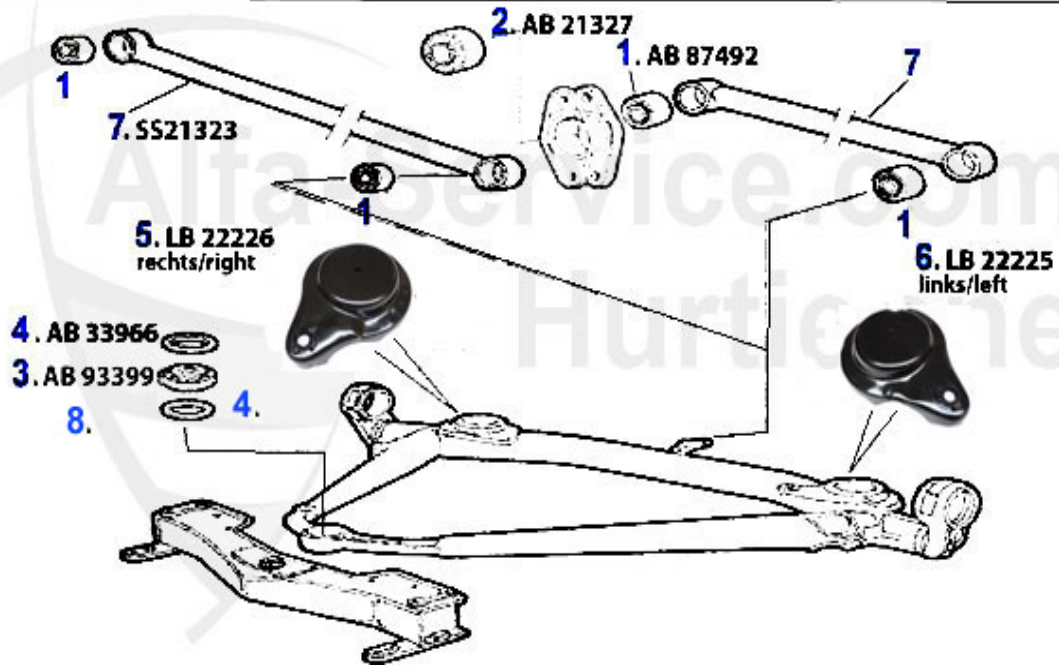

Aufhängung/Attachment Giulietta (116) hinten/rear

1	AB87492	BUSHING WATTS LINKAGE ALFETTA,GIULIETTA,GTV6,75 needed	9.60 EUR
1	AB1970SF	SUPERFLEX BUSHES SET F. WATT'S LINKAGE 116 (5 PIECES)	175.00 EUR
2	AB21327	REAR AXLE BUSH MIDDLE 116	19.00 EUR
5	LB22226	SUPPORT REAR-AXLE-FRAME RIGHT 75,GTV/6	83.90 EUR
6	LB22225	SUPPORT REAR-AXLE- FRAME LEFT 75, GTV/6	88.00 EUR
7	SS21323	OE.60521323 TORSION BAR 116	53.86 EUR
8	SF0116	CENTER BUSHING GEAR-TRAVERSE IN POLY GTV6/75/90 ALL V6,	71.90 EUR