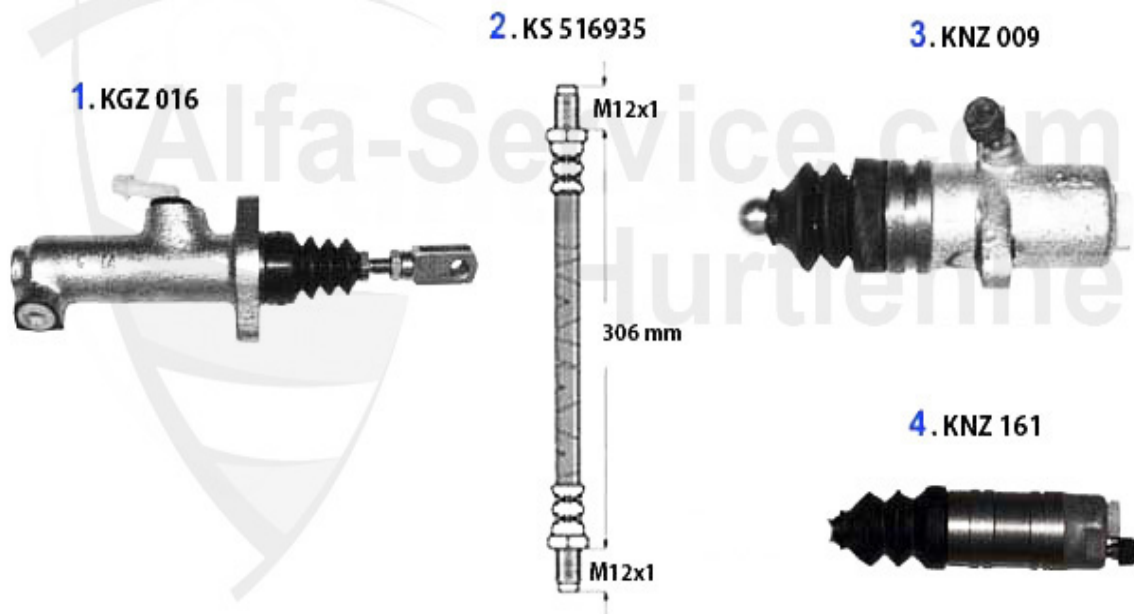

Kupplungsbetätigung/Clutch Actuation 75 1.8 Turbo

0	09 014 0 0	CLUTCH SLAVE CYLINDER FOR 105/115, ALSO FOR 116 AND 162	69.00 EUR
1	KGZ016	OE. 60518194 CLUTCH MASTER CYLINDER 116 1983>	79.00 EUR
2	KS516935	CLUTCH HOSE 116	Preis auf Anfrage
3	KNZ009	CLUTCH SLAVE CYLINDER,75,90 ALFETTA, GIULIETTA, GT/V(11	65.00 EUR
4	09 014 0 0	CLUTCH SLAVE CYLINDER FOR 105/115, ALSO FOR 116 AND 162	69.00 EUR