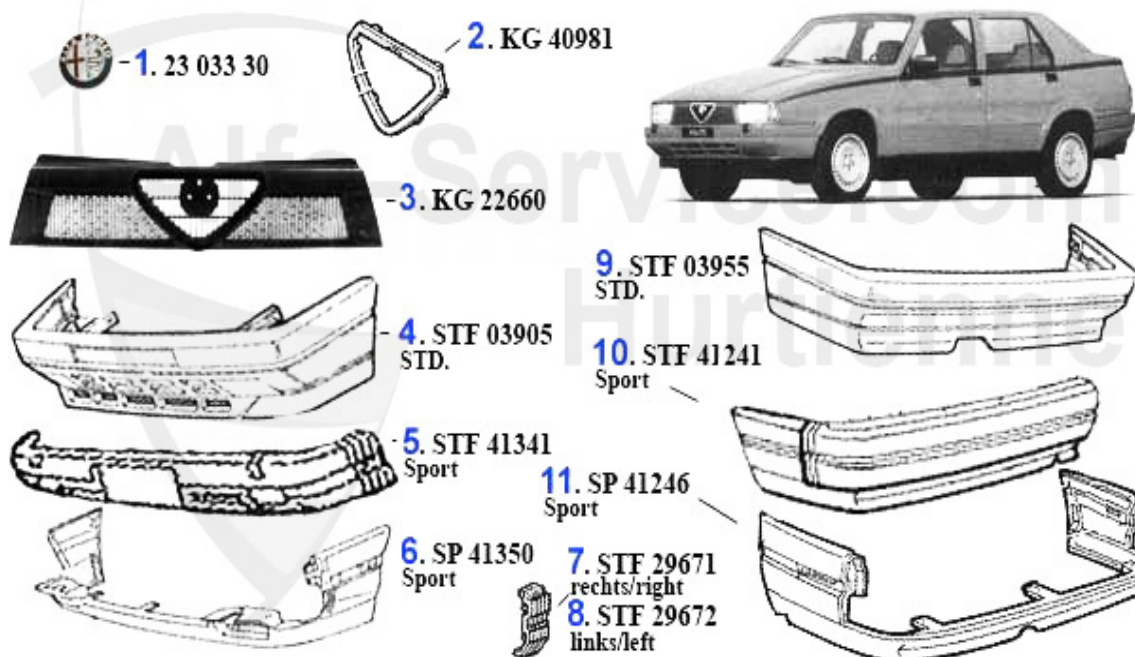

Stoßstangen/Bumpers 75

1	23 038 0 0	ALFA EMBLEM 75mm METAL (ADHESIVE BONDING) 33,75,145/6,1	19.00 EUR
1	23 033 3 0	ALFA ROMEO-EMBLEM - 75 mm metal OE. 60596492	26.50 EUR
3	KG22661	FRONT GRILLE 1. Series	Preis auf Anfrage
3	KG22660	FRONT GRILL PRIMED ALFA ROMEO 75	69.00 EUR
4	STF03905	FRONT BUMPER 75	Preis auf Anfrage
5	STF41341	FRONT BUMPER 75 (SPORT)	Preis auf Anfrage
6	SP41350	Spoiler 75 vorne (Sport) kompl.	429.90 EUR
7	STF29671	OE. 60529671 Shield f. Bumper 75 FR	Preis auf Anfrage
8	STF29672	OE. 60529672 Shield f. Bumper 75 FL	Preis auf Anfrage
9	STF03955	REAR BUMPER 75	299.00 EUR
10	STF41241	REAR BUMPER 75 (SPORT) COMPLETE	499.00 EUR
11	SP41246	Heckschürze 75 (Sport) kompl.	504.91 EUR