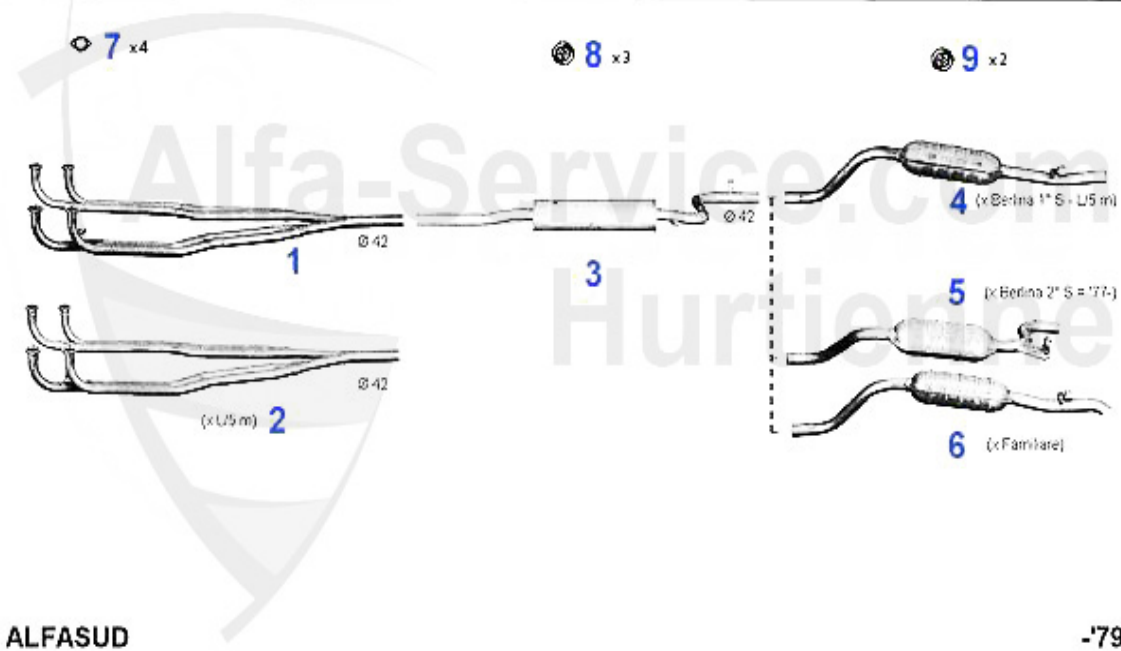

Abgasanlage/Exhaust System Sud Bj. >79

ALFASUD

'79

1	VR105501	Hosenrohr Sud Berlina >76	81.04 EUR
2	VR106001	Hosenrohr Sud 1.2-1.5,Berlina 2.S 33 1.5 & QV (905), 1.	155.00 EUR
3	MSD106076	MIDDLE SILENCER SUD 1.3/TI & 1.5/TI,33 (905) 1.3,1.5/QV	129.00 EUR
4	NSD105507	REAR SILENCER SUD BERLINA 1. SERIES >77	125.00 EUR
5	NSD105707	REAR SILENCER SUD BERLINA 2. SERIES 77-79	169.00 EUR
6	NSD105807	REAR SILENCER SUD FAMILIARE >79	91.30 EUR
7	SAT094405	EXHAUST GASKET ARNA,SUD/SPRINT,33 (905/7),145/6 BOXER	2.90 EUR
8	SAT091012	OE 60503033, RUBBER/EXHAUST MOUNTING DIVERSE TYPES	4.00 EUR