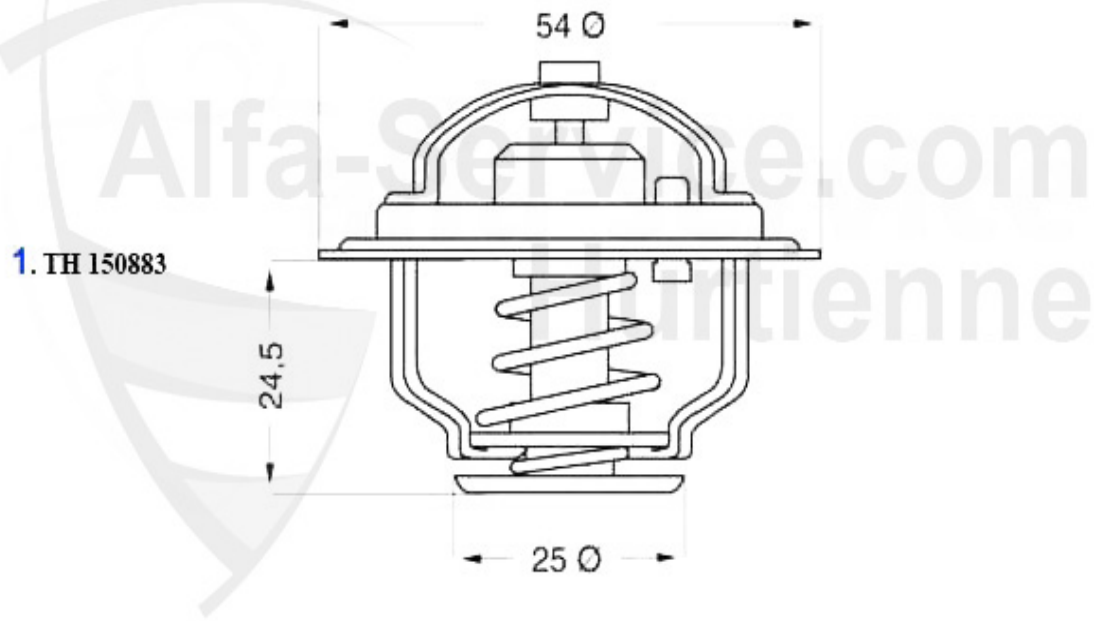

Thermostat Sud/Sprint (901/2)

---

1 TH150883

OE. 60504230 THERMOSTAT SUD/SPRINT (901/2), 33 (905) 1.

32.50 EUR