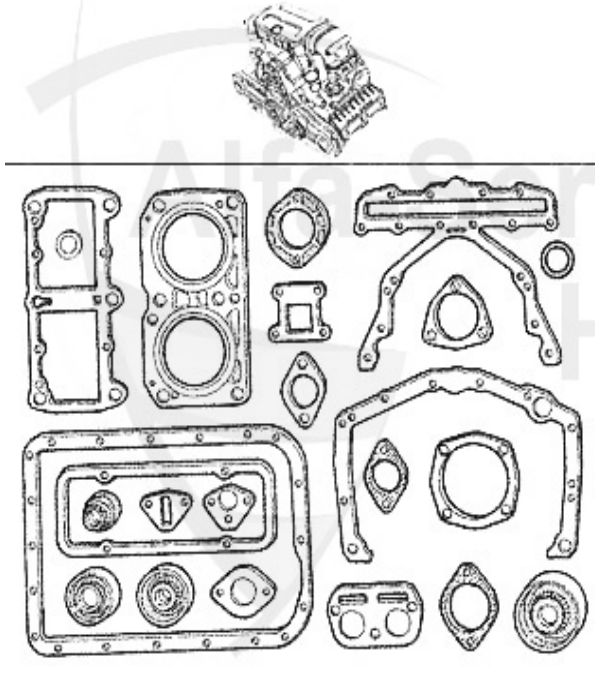

Motordichtsatz/Full Set Sud/Sprint (901/2)

1. MDS 41700
(901) Ø 81mm
1.2/1.3/ti, 1971-1986

2. MDS 41800
(901/2) Ø 81mm
1.3 ti, 86 PS/HP, 1980-1984

3. MDS 41900
(901/2) Ø 85 mm
1.5/ti, 83/95 PS/HP

4. MDS 42000
(902) Ø 85 mm
1.5 ti, 102/105 PS/HP

5. MDS 42100
(902) Ø 88 mm
1.7 / IE

1	MDS41700	ENGINE GASKET SET ARNA,SUD/SPRINT,33 (905) 1.2/1.3 71-	152.86 EUR
2	MDS41800	ENGINE GASKET SET ARNA,SUD/SPRINT,33 1.3 79-89	152.86 EUR
3	MDS41900	OE. 60778163 FULL SET BOXER 1.5/TI	204.20 EUR
4	MDS42000	ENGINE GASKET SET SUD/SPRINT,33 1.5/ TI/QV 62-77 KW 79	169.00 EUR
5	MDS42100	ENGINE GASKET SET SUD/SPRINT,33/SW (905/7) 1.7 IE/QV 8V	189.00 EUR