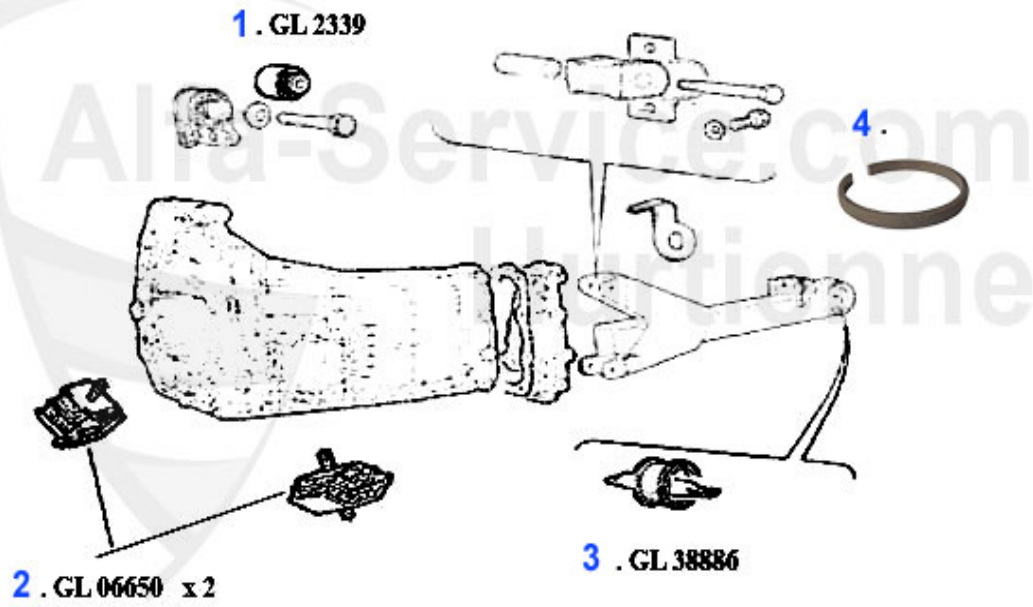

4 SR67069

OE. 60567069 SYNCHRONIZER BOXER GEARBOX

Preis auf Anfrage