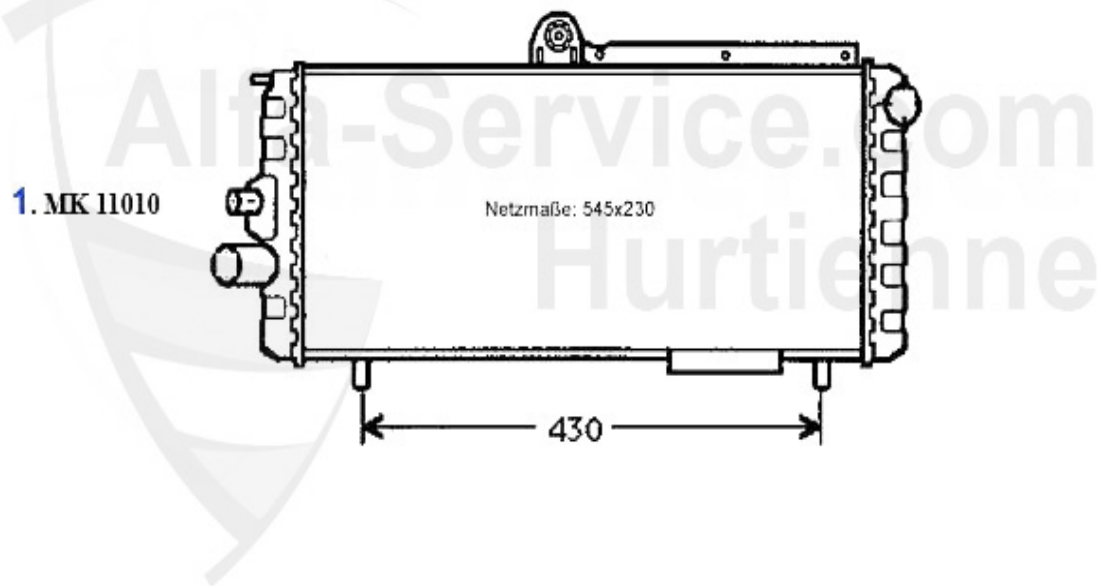

Kühler/Radiator Sud/Sprint (901/2)

---

1 MK11010

RADIATOR 33 (905),ARNA,SUD/SPRINT 1.2/ 1.3/1.5/1.7 73-

219.00 EUR