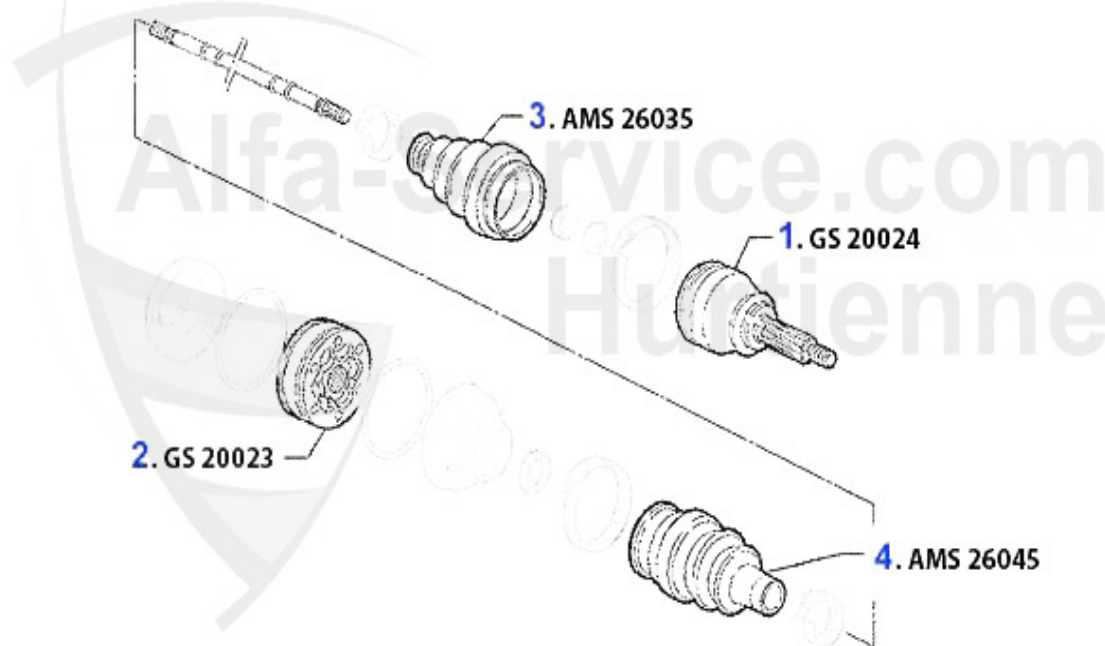

Antriebswelle/Driveshaft Sud Sprint (902)

2	GS20023	cv joint for driveshaft Sud/Sprint (902), 33 (905/7), A	101.55 EUR
3	AMS26035	OUTER DRIVE SHAFT BOOT SET (WHEELSIDE) (Sud/Sprint)	24.89 EUR
4	AMS26045	INNER DRIVE SHAFT BOOT (GEARSIDE) Sud/Sprint	30.90 EUR