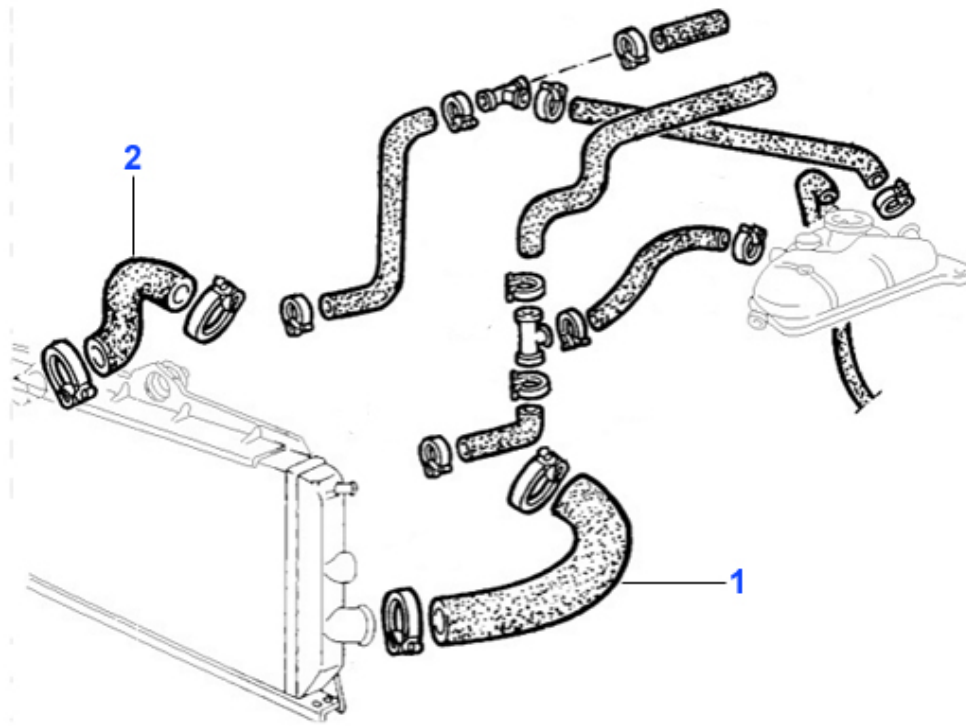

32.50 EUR

Wasserpumpe/Waterpump Sud/Sprint (901/2)

1. WP 2110

1 WP02110

OE. 60614390 WATER PUMP BOXER

69.90 EUR

Alfa Sud/Sprint > ENGINE > COOLING SYSTEM > HOUSES

1	KWS09745	LOWER WATER HOSE SUD/SPRINT > MOT.05886	Preis auf Anfrage
2	KWS02968	UPPER WATER HOSE SUD/SPRINT, 33 (905)	20.50 EUR