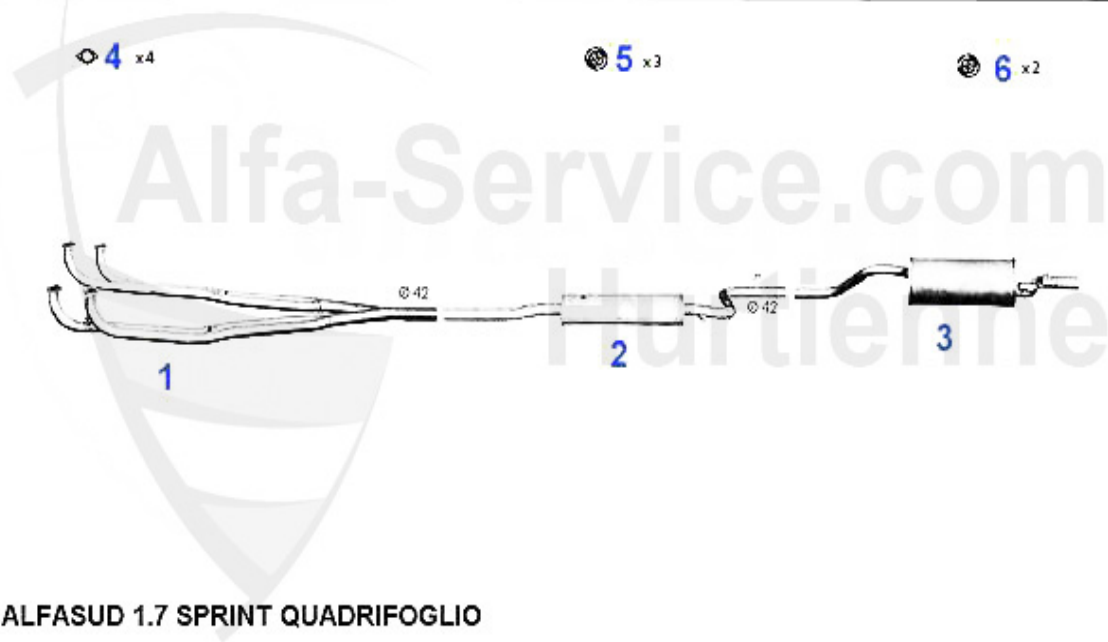

Abgasanlage/Exhaust System Sud Sprint 1.7 IE

ALFASUD 1.7 SPRINT QUADRIFOGLIO

1	VR106601	Hosenrohr Sud/Sprint 1.7 QV 33 (907) 1.5/1.7 ie bj. 90-	123.64 EUR
2	MSD106076	MIDDLE SILENCER SUD 1.3/TI & 1.5/TI,33 (905) 1.3,1.5/QV	129.00 EUR
3	NSD106607	REAR SILENCER SUD/SPRINT 1.7 QV 33 (905/7) 1.4 - 1.7 IE	159.00 EUR
4	SAT094405	EXHAUST GASKET ARNA,SUD/SPRINT,33 (905/7),145/6 BOXER	2.90 EUR
5	SAT091012	OE 60503033, RUBBER/EXHAUST MOUNTING DIVERSE TYPES	4.00 EUR