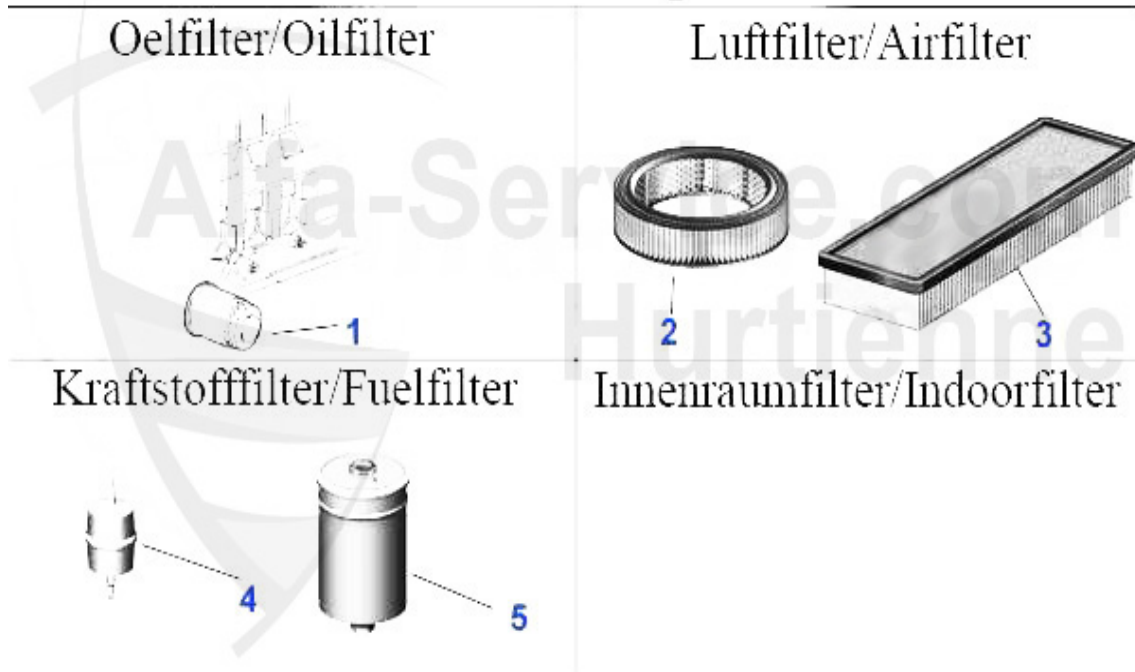

Filter Sud/Sprint

1	OF61	OIL FILTER SUD/SPRINT 1.2/1.3/ti,RZ/SZ 3.0 V6 SCREW ON	12.90 EUR
1	OF123	OE. 60553431/60537470/60533494/60521128 OILFILTER	11.00 EUR
1	OF125	OIL FILTER 75, 90, 145/6, 155, 164 ALFETTA, GIULIETTA,	16.51 EUR
2	LF40	AIR FILTER ARNA,SUD/SPRINT,33 (905) 1.2/ 1.3/TI, ROUND	19.90 EUR
3	LF198	AIR FILTER SUD/SPRINT, FIRM	21.82 EUR
4	KF013	Kraftstoffleitungsfiter diverse Modelle (universal)	4.62 EUR
5	KF96	FUEL FILTER SUD/SPRINT,33 (905/7),145/6, 155,SCREW CART	25.99 EUR