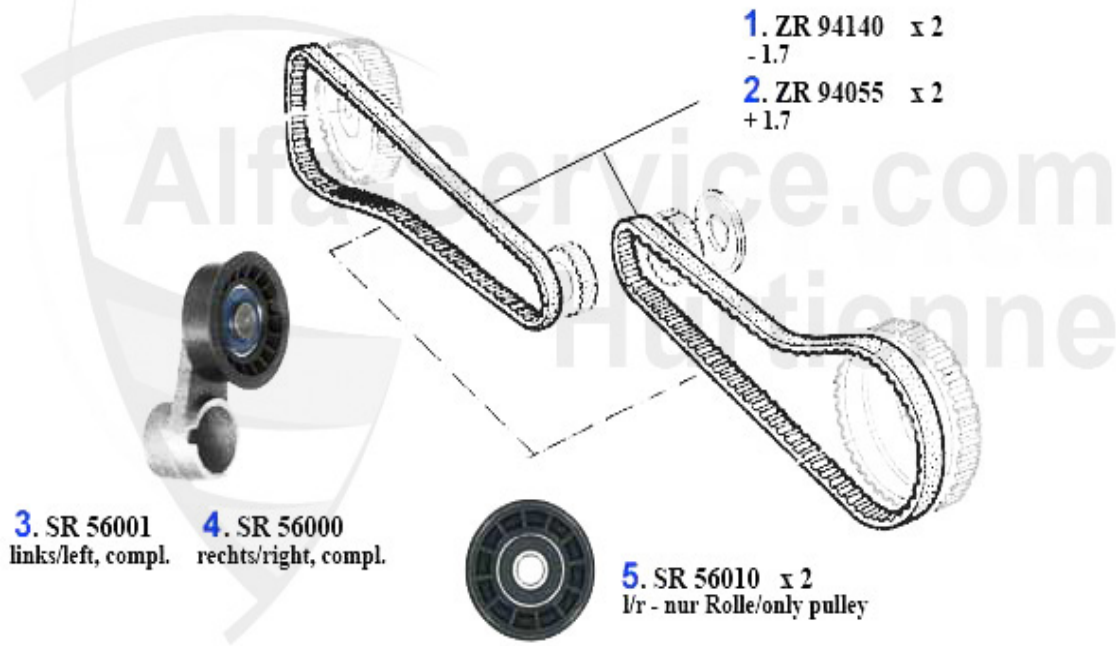

Zahnriemen/Timing Belt Sud/Sprint (901/2)

1	ZR94140	OE. 60503002 TIMING BELT BOXER	34.90 EUR
2	ZR94055	DRIVE BELT 100S170 33 (905/7) 1.3/1.5/ 1.7/ie/16V/QV,14	23.21 EUR
3	SR56001	OE. 60504225 BELTSTRETCHER left BOXER	88.00 EUR
4	SR56000	OE. 60504224 BELTSTRETCHER right BOXER	88.00 EUR
5	SR56010	DRIVE BELT TENSIONER 33,145/6 IE 16V (ONLY PULLEY)	34.00 EUR