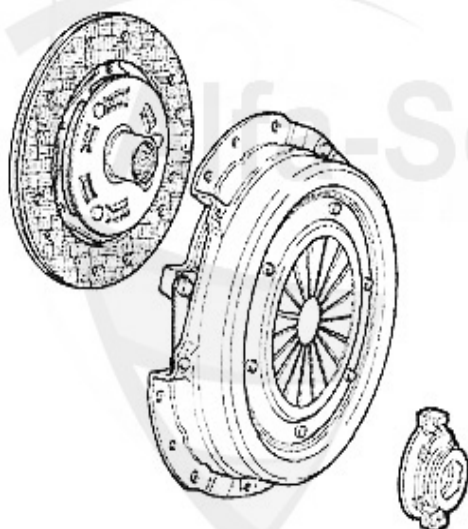

Antriebswelle/Driveshaft Sud Sprint (902)

2	GS20023	cv joint for driveshaft Sud/Sprint (902), 33 (905/7), A	101.55 EUR
3	AMS26035	OUTER DRIVE SHAFT BOOT SET (WHEELSIDE) (Sud/Sprint)	24.89 EUR
4	AMS26045	INNER DRIVE SHAFT BOOT (GEARSIDE) Sud/Sprint	30.90 EUR

4 SR67069

OE. 60567069 SYNCHRONIZER BOXER GEARBOX

Preis auf Anfrage

Kupplungs-Kit/Clutch Set Sud (901)

1. KK 056002

Ø 200 mm

1.2/1.3 - 44/46/50/51/55 KW

2. KK 338001

Ø 200 mm

1.3/1.5 - 61/63/70/77 KW

1	KK056002	CLUTCH SET ARNA,SUD (901) 1.2/1.3 33 (905/7) 1.4IE/1.5/	288.99 EUR
2	KK338001	OE. 5893958 CLUTCH KIT BOXER 200 mm	222.99 EUR

Kupplungs-Kit/Clutch Set Sud/Sprint (902)

1. KK 338001

Ø 200 mm

1 KK338001

OE. 5893958 CLUTCH KIT BOXER 200 mm

222.99 EUR

Kupplungsbetätigung/Clutch Actuation Sud (901)

1	KGZ013	OE. 60501235 CLUTCH MASTER CYLINDER	70.00 EUR
2	KNZ008	OE. 60502665 CLUTCH SLAVE CYLINDER	62.00 EUR