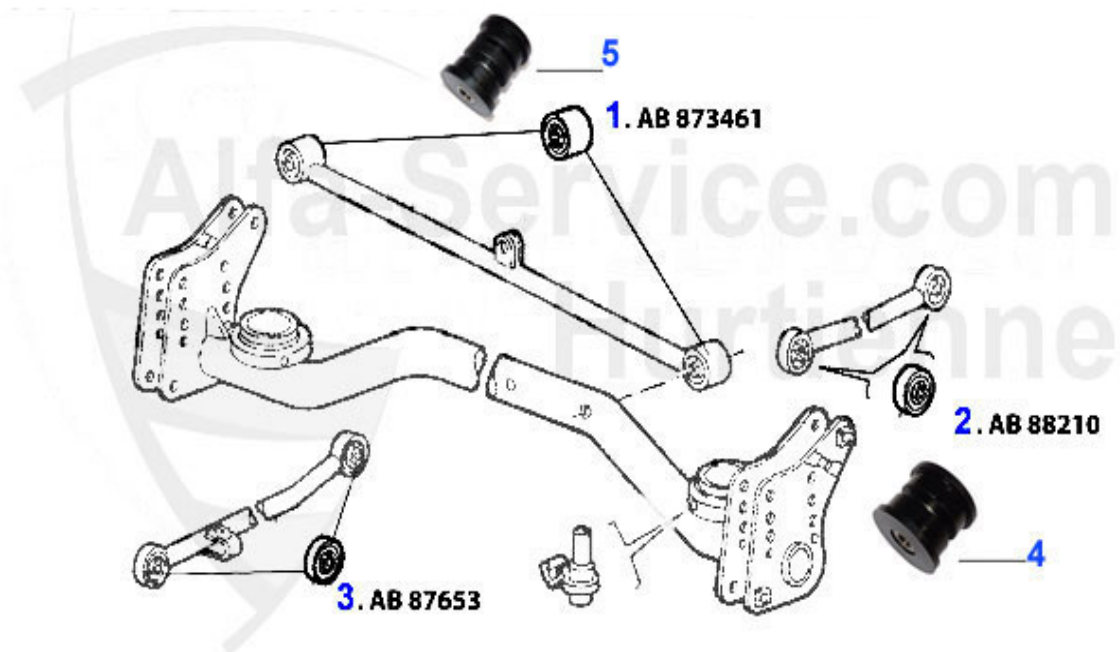

Alfa Sud/Sprint > SUSPENSION > ATTACHMENT REAR

1	AB873461	SILENT BLOC REAR STABILIZER SUD,33, REQUIRED PARTS: 2	17.50 EUR
3	AB87653	REAR SILENT BLOC Sud, 33 diam. 44,2 mm	19.50 EUR
4	AB40110SH	POWERFLEX HERITAGE COLLECTION PU BUSHING FOR REAR TIE R	299.00 EUR
5	AB40111SH	POWERFLEX HERITAGE COLLECTION PU BUSHING REAR STABILIZE	59.00 EUR