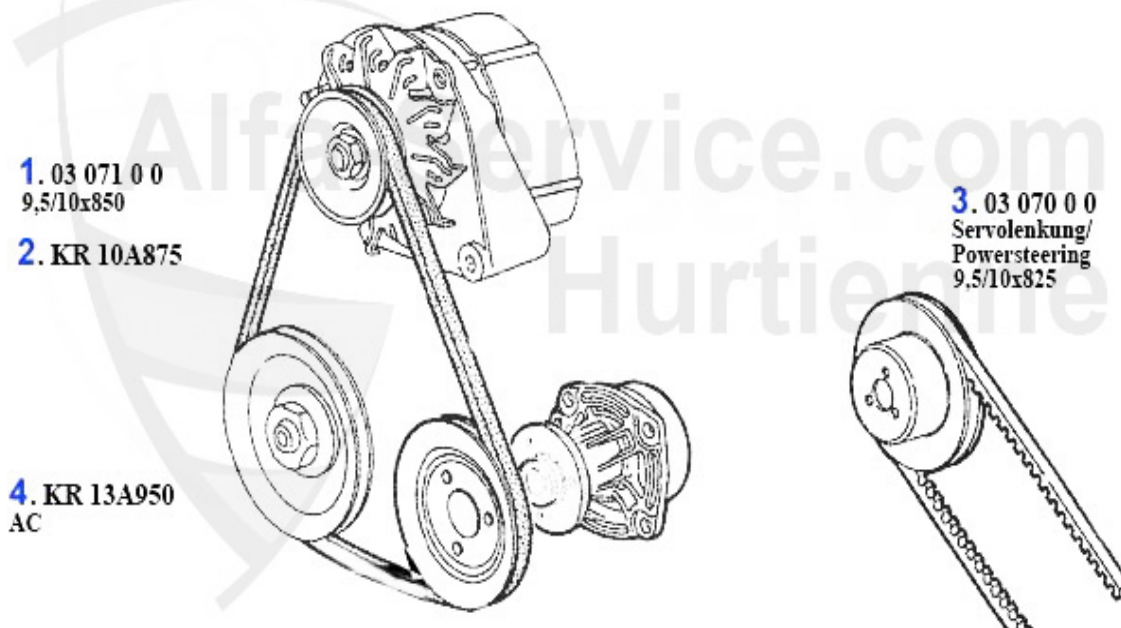

Keilriemen/V-Belts Sud/Sprint (901/2)

1	03 071 0 0	V-BELT 9.5X850	15.51 EUR
2	KR10A875	V-BELT 10X875 Sud/Sprint,Arna	11.90 EUR
3	03 070 0 0	V-BELT 9.5X825 (SPIDER, GT)	13.90 EUR
4	KR13A950	V-BELT 12.5X950 33 (907),145/6 >11.96 CLIMACOMPRESSOR	14.64 EUR