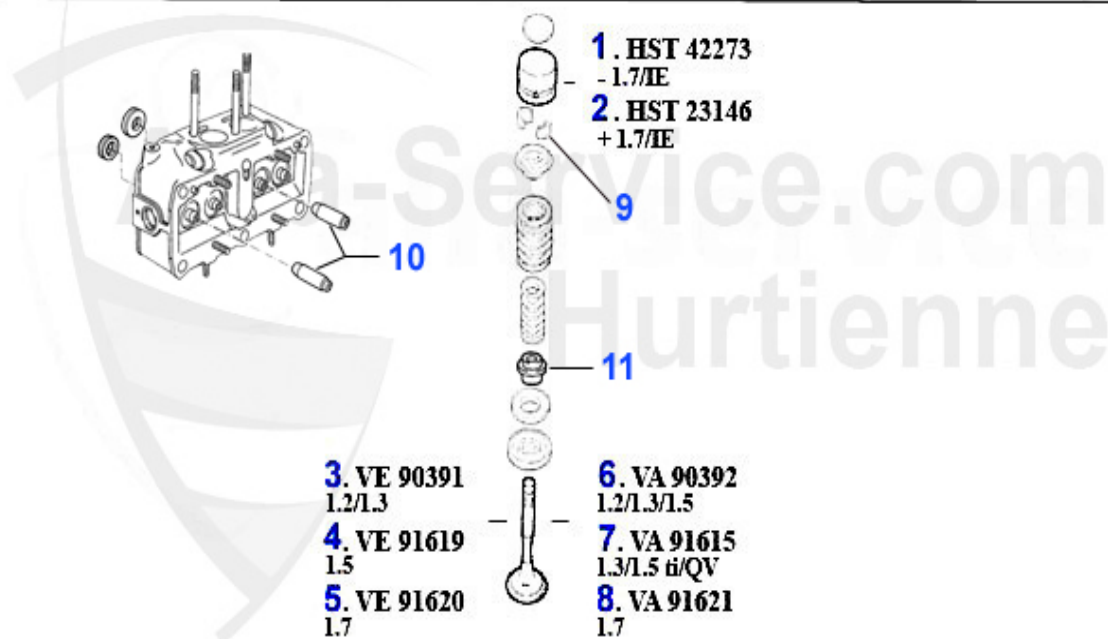

Ventiltrieb/Valve Train Sud/Sprint (901/2)

1	HST42273	OE. 5942273 TAPPET Sud/Sprint,33 (905) 1.2/1.3/1.5	12.79 EUR
2	HST23146	hydraulic valve lifter SUD/SPRINT 33 145/6 1.4/1.6/1.7	22.50 EUR
3	VE90391	OE. 60504051/60504783/60506548 INTAKE VALVE BOXER 1.2/1	29.90 EUR
4	VE91619	OE. 60524033 VALVE INTAKE Sud/Sprint 1.5 ti,33 (905) QV	20.80 EUR
5	VE91620	OE. 60515042 VALVE INTAKE Sud Sprint, 33 (905/7) 1.7 8V	Preis auf Anfrage
6	VA90392	OE. 60503993 EXHAUST VALVE BOXER 1.2/1.3/1.5	18.00 EUR
7	VA91615	OE. 60504784 VALVE EXHAUST Sud/Sprint/ 33 (905) 1.3 S,	30.77 EUR
8	VA91621	OE. 60515041 VALVE EXHAUST Sud Sprint, 33 (905/7) 1.7 8	Preis auf Anfrage
9	VK 8	Valve cotters 8mm twin spark OE.60503036	1.20 EUR
10	VFEA0222	OE. 60750222 VALVE GUIDE BOXER ENGINE INTAKE/EXHAUST	4.50 EUR
11	VSD03345	Twin Spark valve guide seal Sud, 33	4.00 EUR