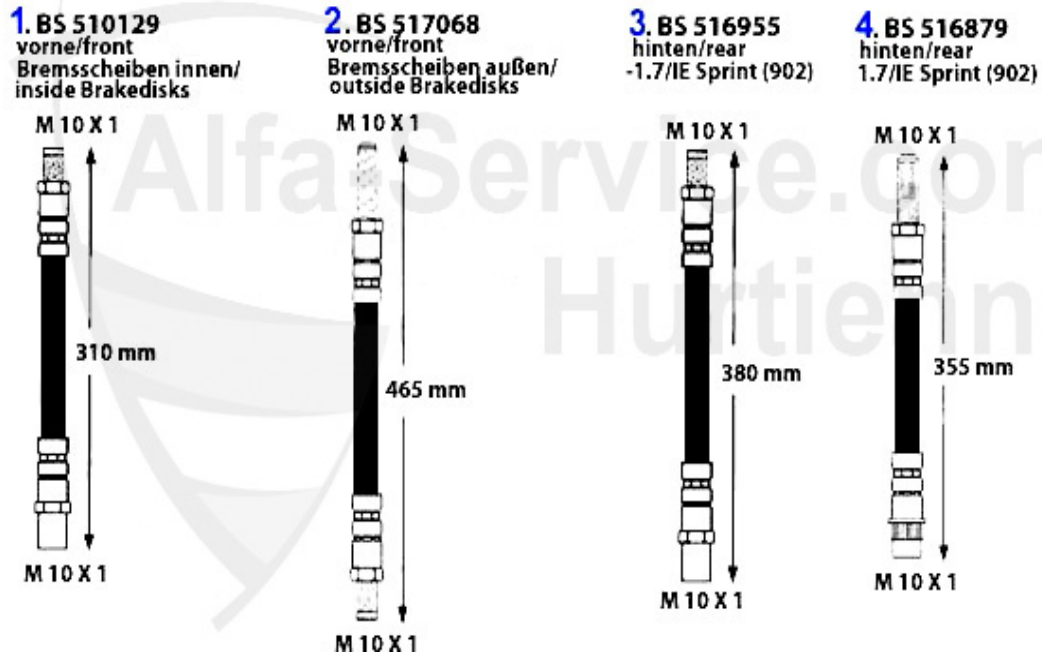

Bremsschlauch/Brake Hose Sud/Sprint

1	BS510129	FRONT BRAKE HOSE SUD/SPRINT ALL TYPES WITH INSIDE BRAKE	18.90 EUR
2	BS517068	FRONT BRAKE HOSE 33 (905/7) 1.7 IE/16V 4x4 87-94,SUD SP	20.42 EUR
3	BS516955	OE. 60709428 REAR BRAKE HOSE SUD	23.40 EUR
4	BS516879	OE.60501721 BRAKE HOSE REAR 33/SW 905/7 4X4,SUD WITH DR	18.16 EUR