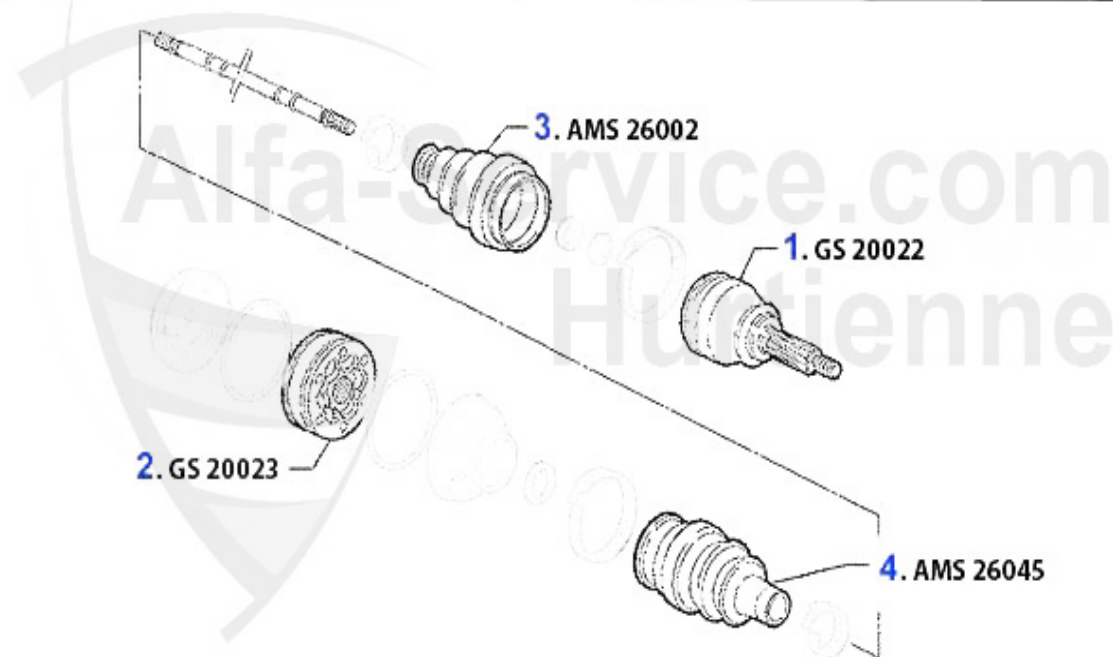

Antriebswelle/Driveshaft Sud (901)

2	GS20023	cv joint for driveshaft Sud/Sprint (902), 33 (905/7), A	101.55 EUR
3	AMS26002	OUTER CV JOINT BOOT SUD 1.2/ti,1.3/ti, 1.5/ti years 72-	23.49 EUR
4	AMS26045	INNER DRIVE SHAFT BOOT (GEARSIDE) Sud/Sprint	30.90 EUR