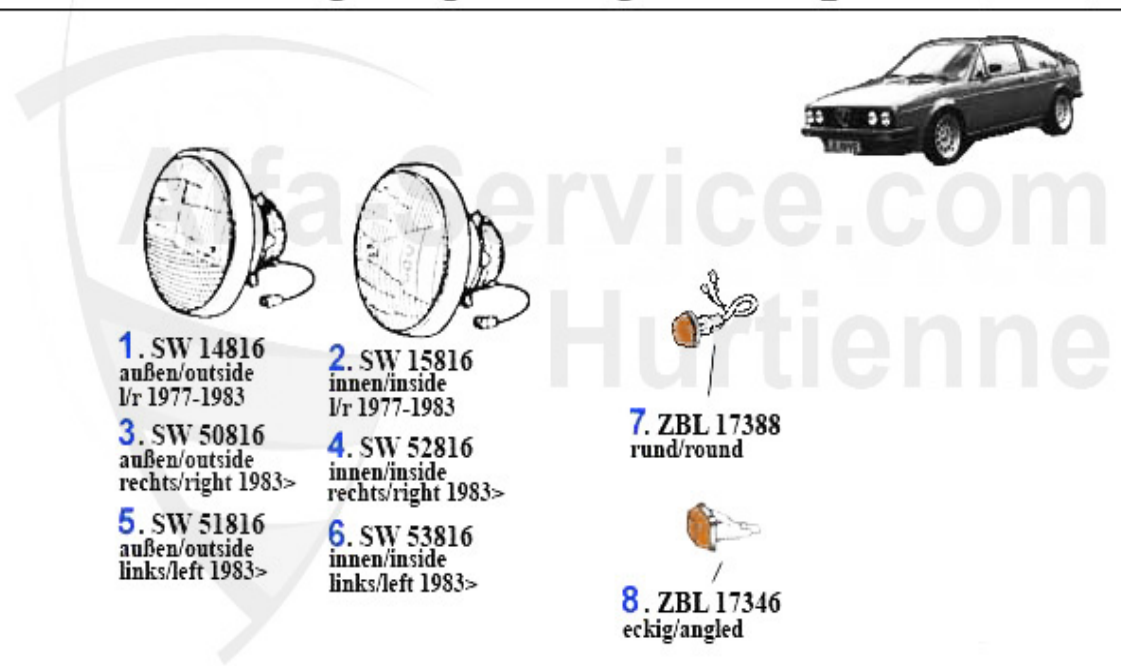

Beleuchtung/Lightning Sud Sprint (902)

1. SW 14816
außen/outside
l/r 1977-1983

3. SW 50816
außen/outside
rechts/right 1983>

5. SW 51816
außen/outside
links/left 1983>

2. SW 15816
innen/inside
l/r 1977-1983

4. SW 52816
innen/inside
rechts/right 1983>

6. SW 53816
innen/inside
links/left 1983>

7. ZBL 17388
rund/round

8. ZBL 17346
eckig/angled

1	SW14816	Hauptscheinwerfer li/re (außen) Sud Sprint Bj. 77-83	Preis auf Anfrage
2	SW15816	Fernscheinwerfer li/re (innen) Sud Sprint, Bj. 77-83	68.32 EUR
3	SW50816	Hauptscheinwerfer rechts Sud Sprint (außen) H1 3.Serie	Preis auf Anfrage
4	SW52816	Fernscheinwerfer rechts (innen) Sud Sprint Bj. 83>	Preis auf Anfrage
5	SW51816	Hauptscheinwerfer links Sud Sprint (außen) H1 3.Serie B	Preis auf Anfrage
6	SW53816	Fernscheinwerfer links (innen) Sud Sprint Bj. 83>	103.61 EUR
7	ZBL17388	Zusatz-Blinkleuchte Sud Bj. 77>	15.51 EUR
8	ZBL17346	FRONT FENDER SIDE LAMP ALFETTA/GTV (116) YEAR 75>,SUD S	29.70 EUR