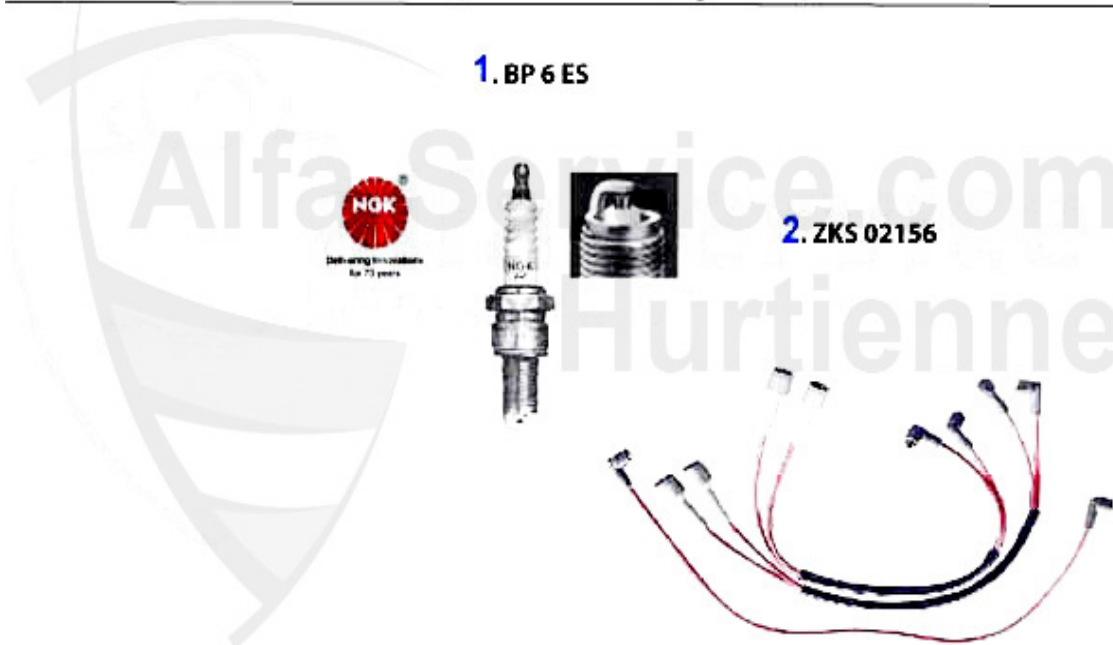

Zündkerzen/Spark Plugs Sprint (902)

1	BP 6 ES	SPARK PLUG NGK 33 1.3/1.4/1.7 ie 1.6/1.8/TURBO/2.0ie/3.	4.50 EUR
2	ZKS02156	IGNITION WIRE SET SUD/SPRINT, 33 (905) carburator versi	35.00 EUR