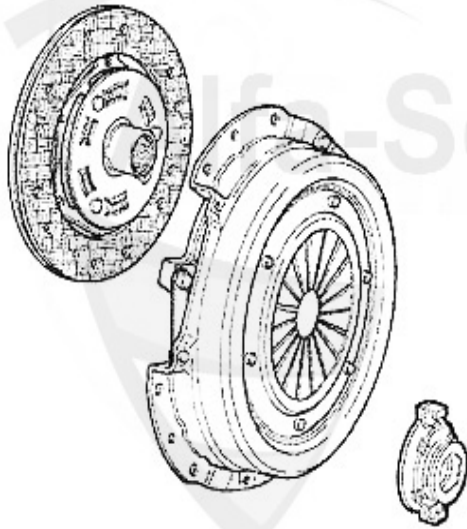

Antriebswelle/Driveshaft Sud Sprint (902)

2	GS20023	cv joint for driveshaft Sud/Sprint (902), 33 (905/7), A	101.55 EUR
3	AMS26035	OUTER DRIVE SHAFT BOOT SET (WHEELSIDE) (Sud/Sprint)	24.89 EUR
4	AMS26045	INNER DRIVE SHAFT BOOT (GEARSIDE) Sud/Sprint	30.90 EUR

4 SR67069

OE. 60567069 SYNCHRONIZER BOXER GEARBOX

Preis auf Anfrage

Kupplungs-Kit/Clutch Set Sud (901)

1. KK 056002

Ø 200 mm

1.2/1.3 - 44/46/50/51/55 KW

2. KK 338001

Ø 200 mm

1.3/1.5 - 61/63/70/77 KW

1	KK056002	CLUTCH SET ARNA,SUD (901) 1.2/1.3 33 (905/7) 1.4IE/1.5/	288.99 EUR
2	KK338001	OE. 5893958 CLUTCH KIT BOXER 200 mm	222.99 EUR

Kupplungs-Kit/Clutch Set Sud/Sprint (902)