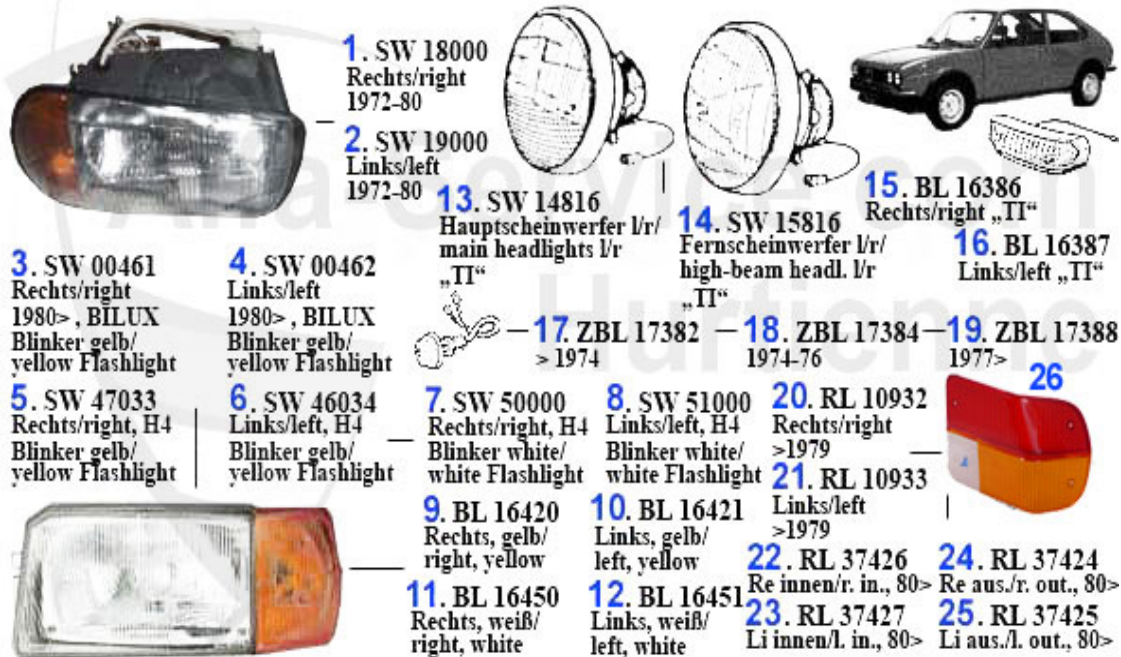

Beleuchtung/Lighting Sud (901)

1. SW 18000 Rechts/right 1972-80
2. SW 19000 Links/left 1972-80
3. SW 00461 Rechts/right 1980>, BILUX Blinker gelb/yellow Flashlight
4. SW 00462 Links/left 1980>, BILUX Blinker gelb/yellow Flashlight
5. SW 47033 Rechts/right, H4 Blinker gelb/yellow Flashlight
6. SW 46034 Links/left, H4 Blinker gelb/yellow Flashlight
7. SW 50000 Rechts/right, H4 Blinker white/white Flashlight
8. SW 51000 Links/left, H4 Blinker white/white Flashlight
9. BL 16420 Rechts, gelb/right, yellow
10. BL 16421 Links, gelb/left, yellow
11. BL 16450 Rechts, weiß/right, white
12. BL 16451 Links, weiß/left, white
13. SW 14816 Hauptscheinwerfer l/r/main headlights l/r "TI"
14. SW 15816 Fernscheinwerfer l/r/high-beam headl. l/r "TI"
15. BL 16386 Rechts/right „TI“
16. BL 16387 Links/left „TI“
17. ZBL 17382 > 1974
18. ZBL 17384 1974-76
19. ZBL 17388 1977>
20. RL 10932 Rechts/right >1979
21. RL 10933 Links/left >1979
22. RL 37426 Re innen/r. in., 80>
23. RL 37427 Li innen/l. in., 80>
24. RL 37424 Re aus./r. out., 80>
25. RL 37425 Li aus./l. out., 80>
- 26

1	SW18000	Hauptscheinwerfer rechts Sud Bj. 75 -80	19.50 EUR
2	SW19000	Hauptscheinwerfer links Sud Bj. 75- 80	Preis auf Anfrage
3	SW00461	Hauptscheinwerfer rechts Sud (901) Bj. 80>,Bilux (incl	Preis auf Anfrage
4	SW00462	Hauptscheinwerfer links Sud (901) B j. 80>,Bilux (incl.	Preis auf Anfrage
5	SW47033	Hauptscheinwerfer rechts Sud (901) Bj. 80> H4 (incl. BI	Preis auf Anfrage
6	SW46034	Hauptscheinwerfer links Sud (901) B j. 80> H4 (incl. BI	Preis auf Anfrage
7	SW50000	Hauptscheinwerfer rechts Sud (901) Bj. 80>,H4 (incl. B	Preis auf Anfrage
8	SW51000	Hauptscheinwerfer links Sud (901) B j. 80>,H4 (incl. BI	Preis auf Anfrage
11	BL16450	TURN SIGNAL RIGHT ALFA SUD 3RD SERIES (WHITE)	49.98 EUR
12	BL16451	TURN SIGNAL RIGHT ALFA SUD 3RD SERIE (WHITE)	49.98 EUR
13	SW14816	Hauptscheinwerfer li/re (außen) Sud Sprint Bj. 77-83	Preis auf Anfrage
14	SW15816	Fernscheinwerfer li/re (innen) Sud Sprint,Bj. 77-83	68.32 EUR
17	ZBL17382	Zusatz-Blinkeuchte Sud Bj. >74	Preis auf Anfrage
18	ZBL17384	Zusatz-Blinkeuchte Sud Bj. 74-76	Preis auf Anfrage
19	ZBL17388	Zusatz-Blinkeuchte Sud Bj. 77>	15.51 EUR
21	RL10933	Rückleuchte links Sud (901) 1.Serie	101.55 EUR
22	RL37426	Rückleuchte rechts (innen) Sud 3.Se rie	129.00 EUR
23	RL37427	Rückleuchte links (innen) Sud 3.Ser ie	91.30 EUR
24	RL37424	Rückleuchte rechts Sud (außen) 3.Se rie	60.52 EUR
25	RL37425	Rückleuchte links Sud (außen) 3.Ser ie	60.52 EUR
26	RL15063	TAILLAMP GLASS RIGHT SUD (901) 1. SERIES	45.01 EUR