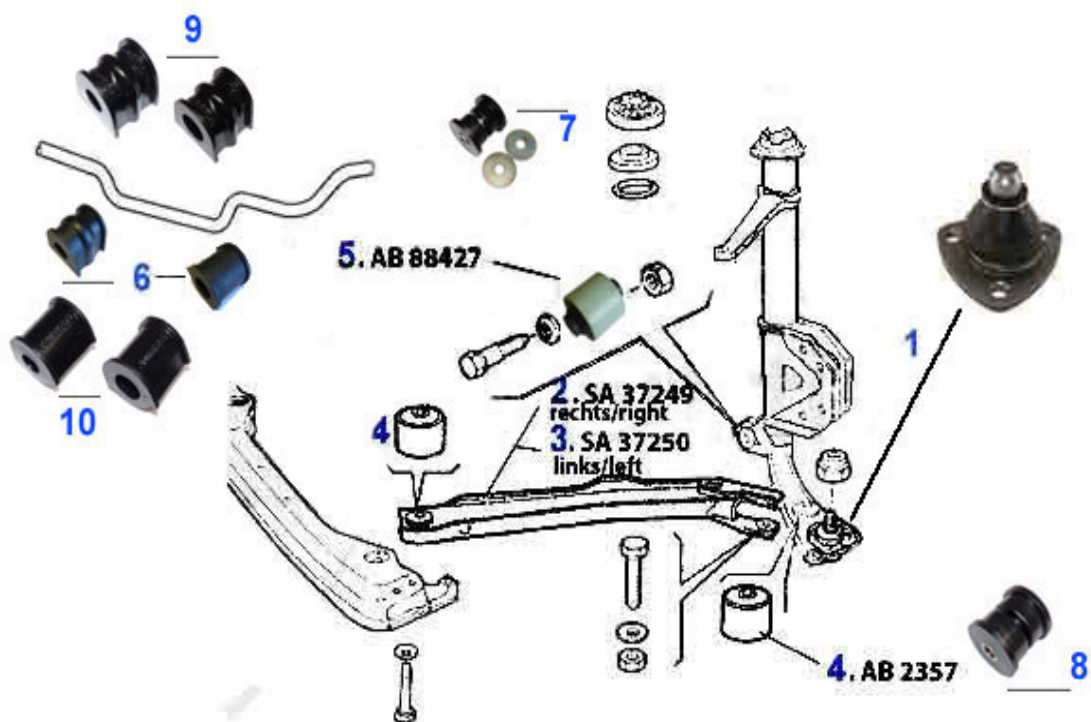

2	FBL801025	OE. 60501446/01741/3 STRUT BEARING	26.00 EUR
6	FG38187	Rubber ring front spring Arna Sud/Sprint,33/SW (905/7)	13.49 EUR

Alfa Sud/Sprint > SUSPENSION > ATTACHMENT FRONT

1	TG185	SUPPORTING HINGE SUD/SPRINT	59.00 EUR
4	AB2357	SILENT BLOCK FRONT SUSPENSION ARM SUD/ SPRINT,33 (905/7	9.00 EUR
4	AB2369	SILENT BLOC FRONT SUSPENSION ARM SUD/ SPRINT/33/ARNA D=	10.50 EUR
5	AB88427	SILENT BLOC LOWR ARM SUD,ARNA,33 D=43mm L=53mm	16.51 EUR
6	AB2343	SIDE ANTI ROLL BAR RUBBER 33, SUD, ARNA	5.50 EUR
6	AB2342	FRONT ANTI ROLL BAR RUBBER 33, SUD, ARNA	5.50 EUR
7	AB40102SB	SET PU BUSHING FRONT INNER WISHBONE ALFASUD/AR33	79.00 EUR
7	AB40102SH	POWERFLEX HERITAGE COLLECTION SET PU BUSHING FRONT INNE	79.00 EUR
8	AB40101SH	HERITAGE PU FRONT TIE BAR BUSH FOR ALFA 33 ALFASUD SPRI	169.00 EUR
8	AB40101	POLYURETHANE FRONT TIE BAR BUSH FOR ALFA 33 ALFASUD SPR	169.00 EUR