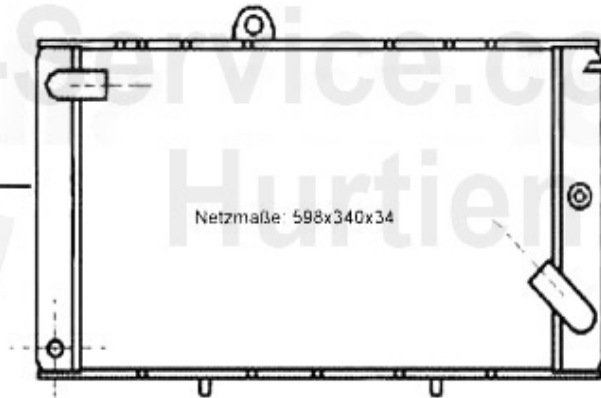

Kühler/Radiator Alfetta 2.0 TD

1. MK 02013

1 MK02013

RADIATOR ALFETTA 2.0 TD

470.87 EUR