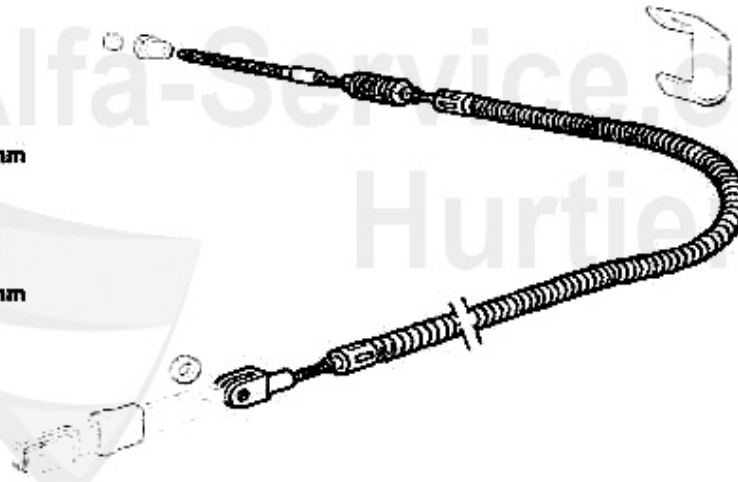

Handbremsseil/Brake Cable Alfetta

1. HS 0208
>1979
1260/1535 mm

2. HS 2519
1980>
1335/1615 mm

1	HS0208	OE.60521838,HANDBRAKE CABLE ALFETTA/GT YEAR >79	30.26 EUR
2	HS2519	OE. 60521838 BRAKE CABLE 116 1980>	24.62 EUR