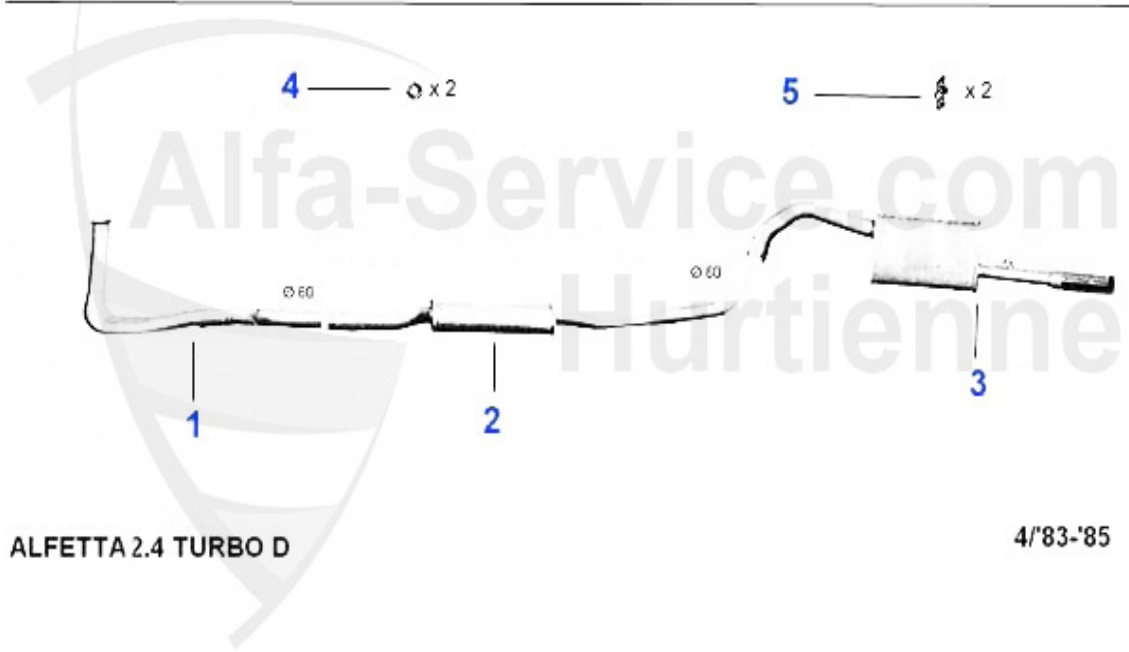

Abgasanlage/Exhaustsystem Alfetta 2.0 TD

ALFETTA 2.4 TURBO D

4/'83-'85

1	VR104201	Vorderrohr Alfetta, Giulietta bj. 83-85 2.0,2.4 TD (org.	62.00 EUR
2	MSD104176	CENTER MUFFLER ALFETTA, GIULIETTA 2.0 2.4 TD 79-85	145.00 EUR
3	NSD104177	END MUFFLER ALFETTA 2.9/2.4 TD 79-85	115.00 EUR
4	SAT091011	OE 60521386, RUBBER RING EXHAUST MOUNTING DIVERSE TYPES	2.50 EUR
5	SAT091024	OE 60521407, RUBBER/ EXHAUST MOUNTING ALFETTA, GIULIETT	5.30 EUR