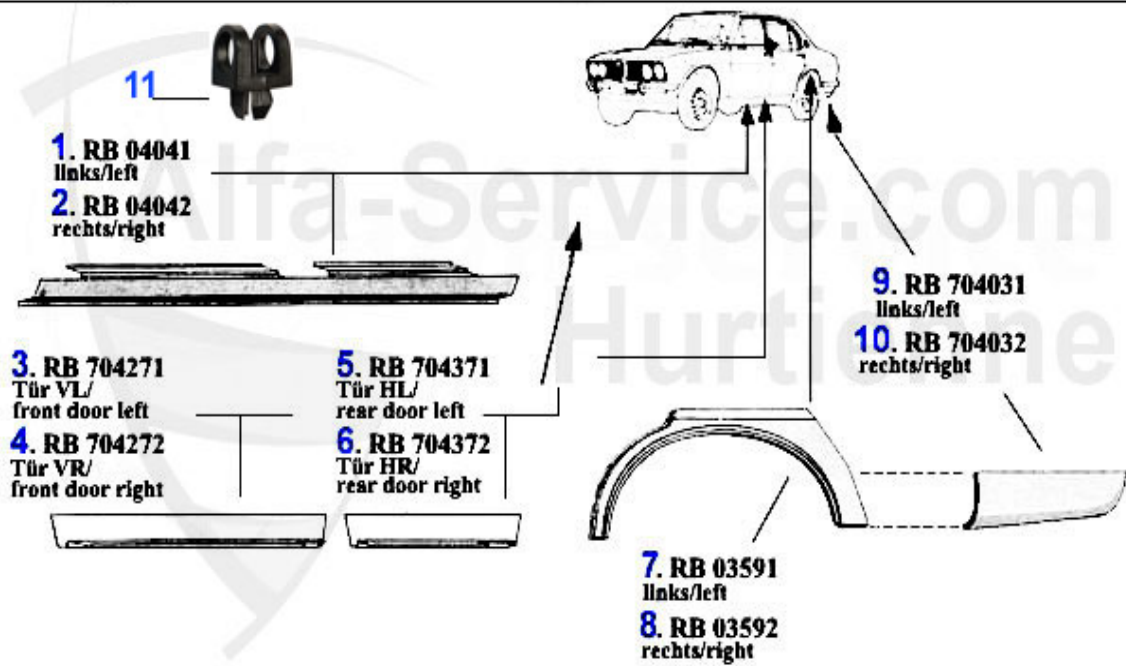

Reparaturbleche/Repairpanels Alfetta

8	RB03592	ALFETTA WHEELHOUSE REAR WING REPAIR PANEL,RIGHT	49.69 EUR
9	RB704031	CONNECTION PLATE LEFT ALFETTA	Preis auf Anfrage
11	FS003	Haubenstockhalter Alfetta oben in der Haube	3.95 EUR