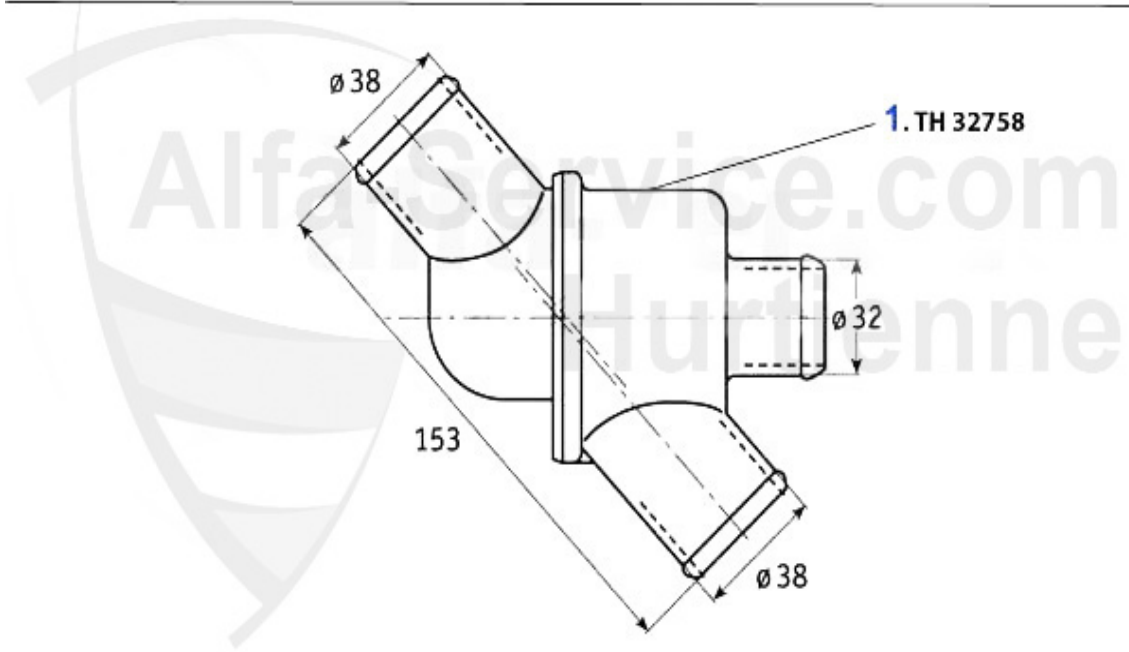

Thermostat Alfetta 2.4 TD

1 TH32758

OE. 60732758 THERMOSTAT Alfetta 2.0/2.4 TD

94.89 EUR