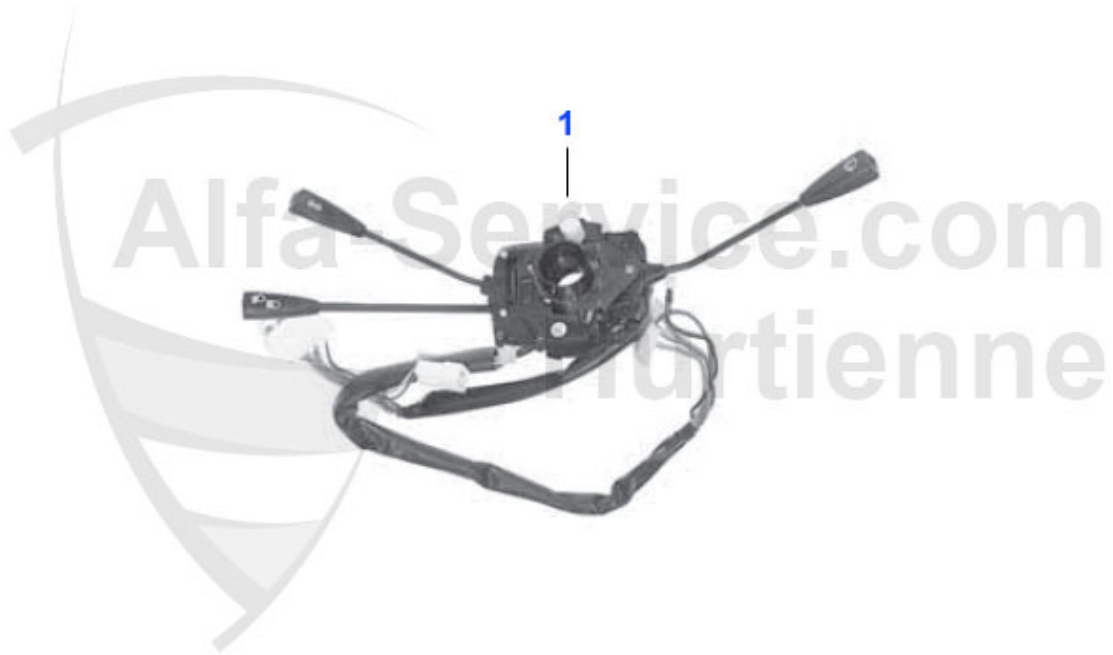

Alfetta > ELECTRIC > COLUMN SWITCHES

---

1 LBS2248

COLUMN SWITCH ALFETTA QV

205.00 EUR