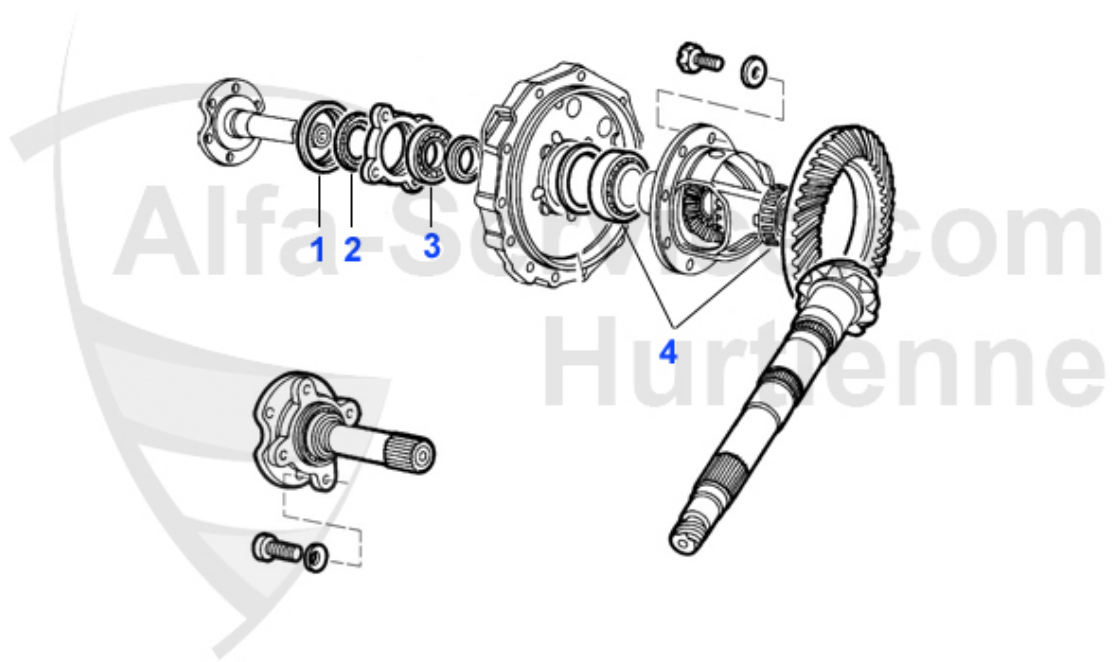

Alfetta > DRIVETRAIN > DIFFERENTIAL

1	WD21228	JOINT RING REAR DIFF. 116,AR 75 4 AND 6 CYL.,RZ/SZ	Preis auf Anfrage
2	WD21231	JOINT RING REAR DIFFERENTIAL 116,AR 75 4 AND 6 CYLINDE	19.50 EUR
3	GL8685	SHOULDER BEARING DIFF. AR75 + GTV6 OE 71728685	44.99 EUR
4	GL8680	Schulterlager Diff.AR116	43.99 EUR