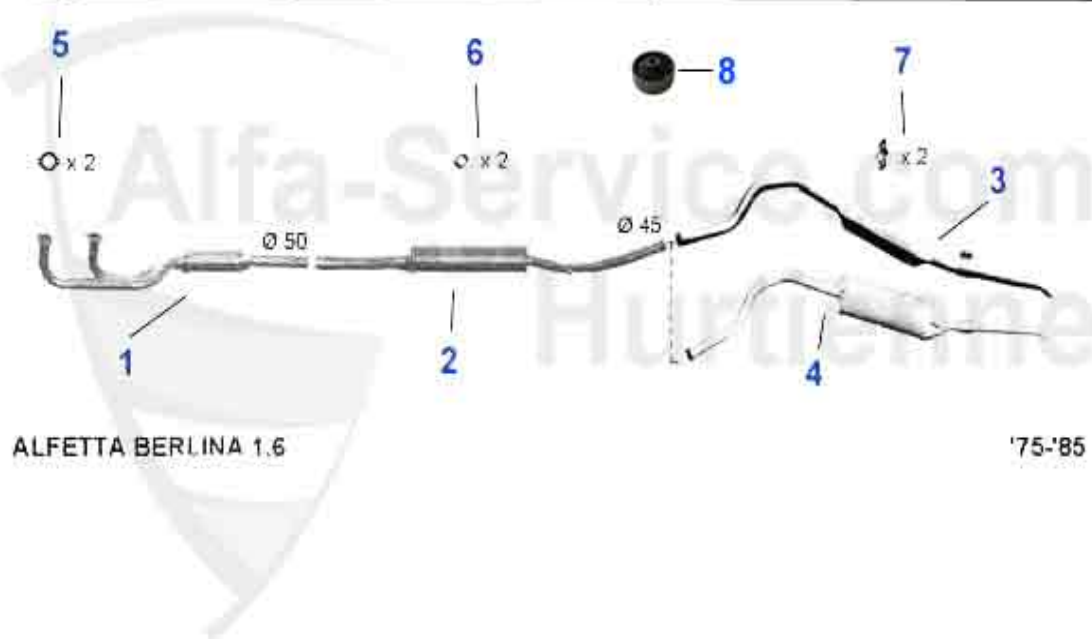

Abgasanlage/Exhaust System Alfetta 1.6

1	VSD103503	FRONT MUFFLER ALFETTA 1. SERIES 1.6 75-78	97.46 EUR
1	VSD101703	FRONT MUFFLER ALFETTA 1.6 2. series 79-85,GIULIETTA 1.3	159.00 EUR
2	MSD101476	OE.60730551 CENTER MUFFLER ALFETTA 1.6,1.8,2.0L YEAR 79	118.00 EUR
2	MSD103576	CENTER MUFFLER ALFETTA 1.6,1.8,2.0 1. SERIES 75-78	165.01 EUR
3	NSD103507	END MUFFLER ALFETTA 1.6/1.8/2.0 1.SERIES 72-78	219.00 EUR
4	NSD117999	DOUBLE TAIL PIPE SPORT FOR ALFETTA GT 1.6 - 2., 45MM OU	267.75 EUR
4	NSD103907	END MUFFLER ALFETTA 1.6/1.8/2.0 2.SERIES 79-85	115.00 EUR
5	SAT094413	OE 60777697, GASKET VSD ALFETTA, GIULIETTA,75,90,155,16	6.00 EUR
6	SAT091011	OE 60521386, RUBBER RING EXHAUST MOUNTING DIVERSE TYPES	2.50 EUR
7	SAT091024	OE 60521407, RUBBER/ EXHAUST MOUNTING ALFETTA, GIULIETT	5.30 EUR
8	11 028 0 0	SILENT BUSHING EXHAUST HANGER OE.60515936	8.90 EUR