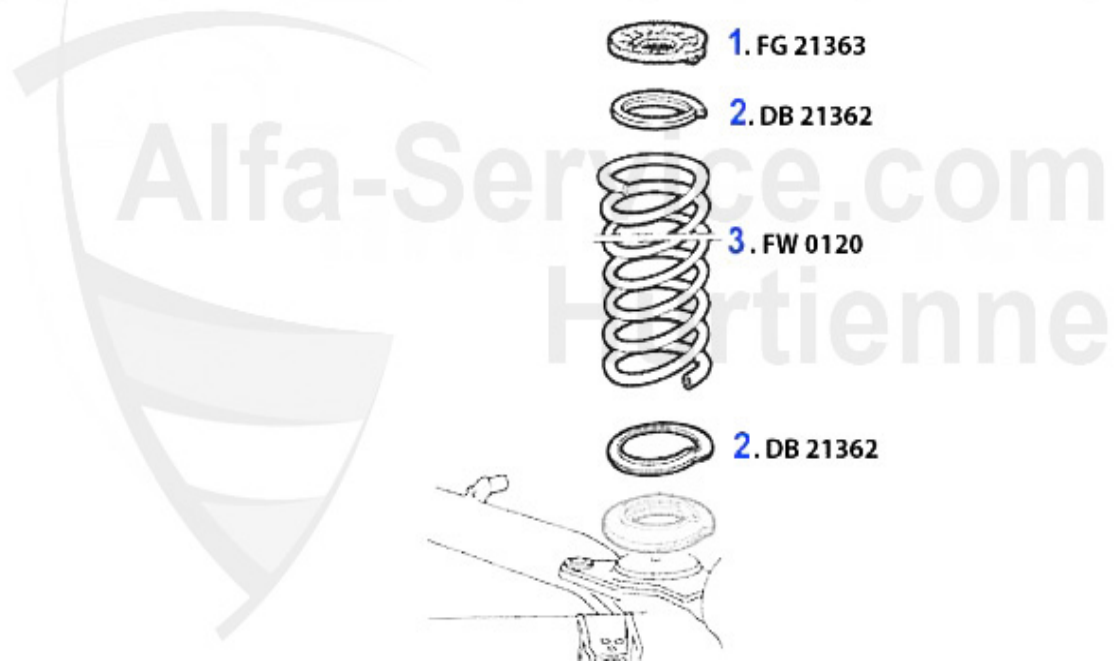

Federn/Springs Alfetta

2	DB21362	OE. 60521362 PLATE	8.90 EUR
3	FW0120	OE. 60701617 REAR SPRING ALFETTA/GTV (116),75,90 1 PIEC	95.00 EUR
3	FWK4120	REAR SPORT SPRING 30 MM, LOWER 75,GTV (116)	99.00 EUR