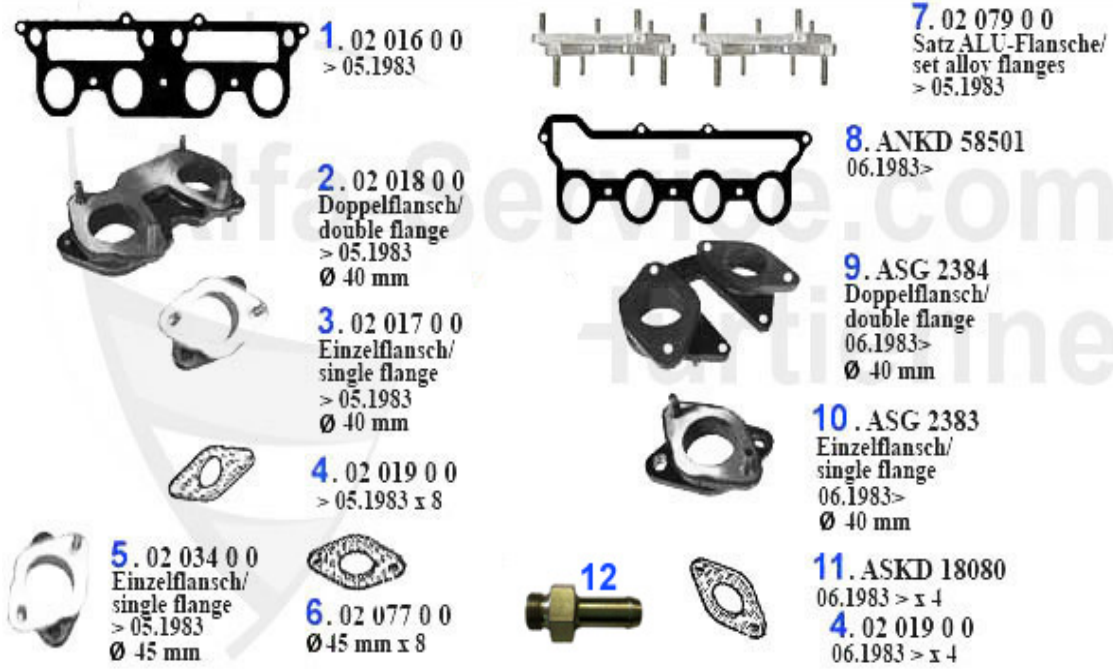

Ansaugbrücke/Intake Manifold Alfetta (116)

1	02 016 0 0	INTAKE MANIFOLD GASKET CARBURETTOR MODELS 1600-2000	14.90 EUR
2	02 018 0 0	DOUBLE CARBURETOR MOUNT 40mm	65.00 EUR
3	02 084 0 0	CARBURATOR MOUNT KIT (4 PCS) ALUMINIUM 40MM TYPE 105,11	189.00 EUR
3	02 017 0 0	SINGLE CARBURETTOR MOUNT 40mm	26.50 EUR
4	02 019 0 0	PAPER GASKET CARBURETOR MOUNT 40mm	0.95 EUR
4	02 004 0 0	GASKET CARBURETOR MOUNT 40mm MADE OF REINFORCED MATERIA	1.00 EUR
5	02 034 0 0	CARBURETOR MOUNT 45mm	42.99 EUR
6	02 077 0 0	PAPER GASKET CARBURETTOR MOUNT 45mm	1.95 EUR
8	ANKD58501	INTAKE MANIFOLD GASKET LATE CARBURATOR MODELS STARTING	19.90 EUR
9	ASG2384	DOUBLE INTAKE RUBBER 116 4 CYL. 06.83>, Spider 1.6 90-	89.00 EUR
10	ASG2383	SINGLE INTAKE RUBBER 116 4 CYL. 06.83>, SPIDER 1.6 90-	29.90 EUR
11	ASKD18080	INFERIOR PAPER GASKET FOR INTAKE RUBBER 116	1.50 EUR
12	08 111 0 0	WATER CONNECTION SUPPORT INTAKE MANIFOLD, IN 10 MM, FOR	18.50 EUR