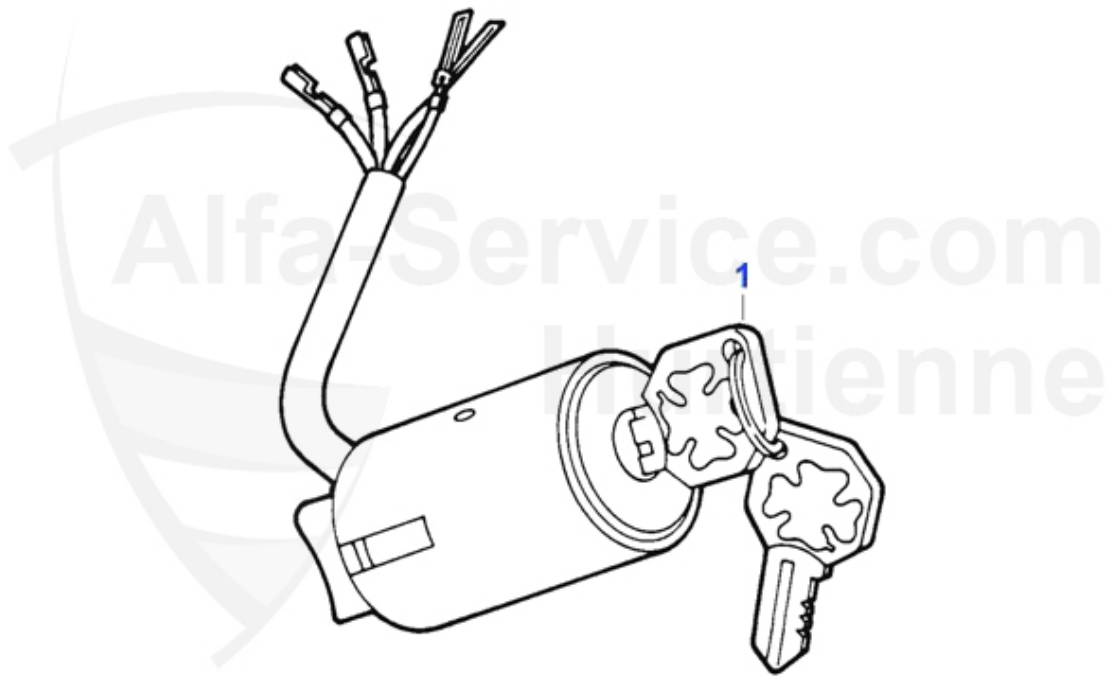

Alfetta > ELECTRIC > Zündschloss

1 14 067 3 0

IGNITION SWITCH SPIDER 1980-93 also Alfetta,GT/V/6,Giul

149.00 EUR