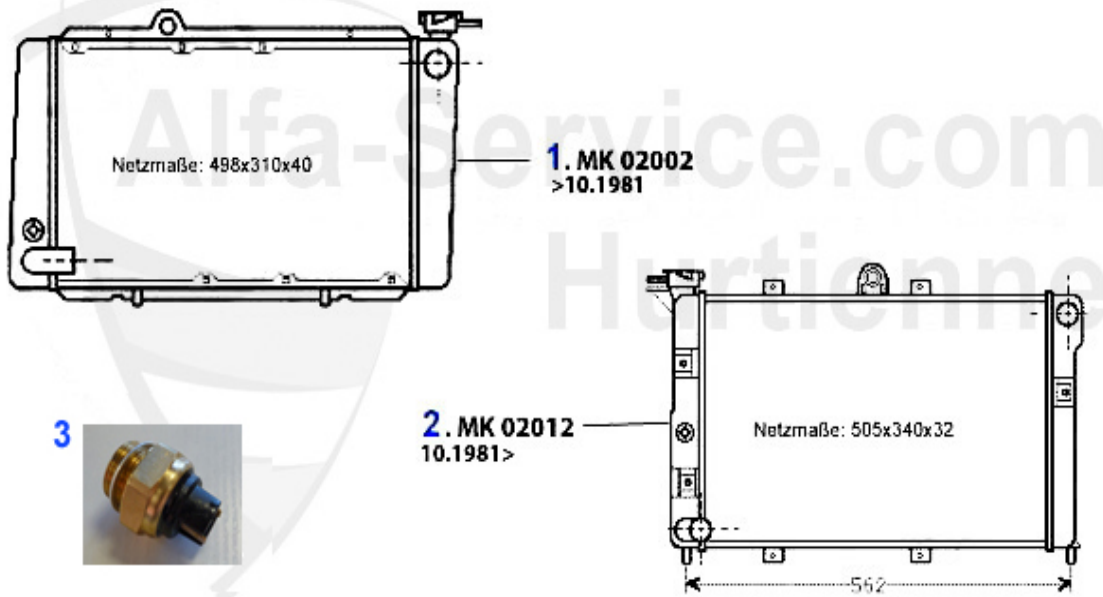

Kühler/Radiator Alfetta 2.0

2	MK02012	OE.60719302 RADIATOR ALFETTA/ GIULETTA 1.8/2.0-IMPORTAN	Preis auf Anfrage
3	14 104 3 0	THERMOSWITCH for fan motor for 105/115, Alfetta, Giulie	18.00 EUR