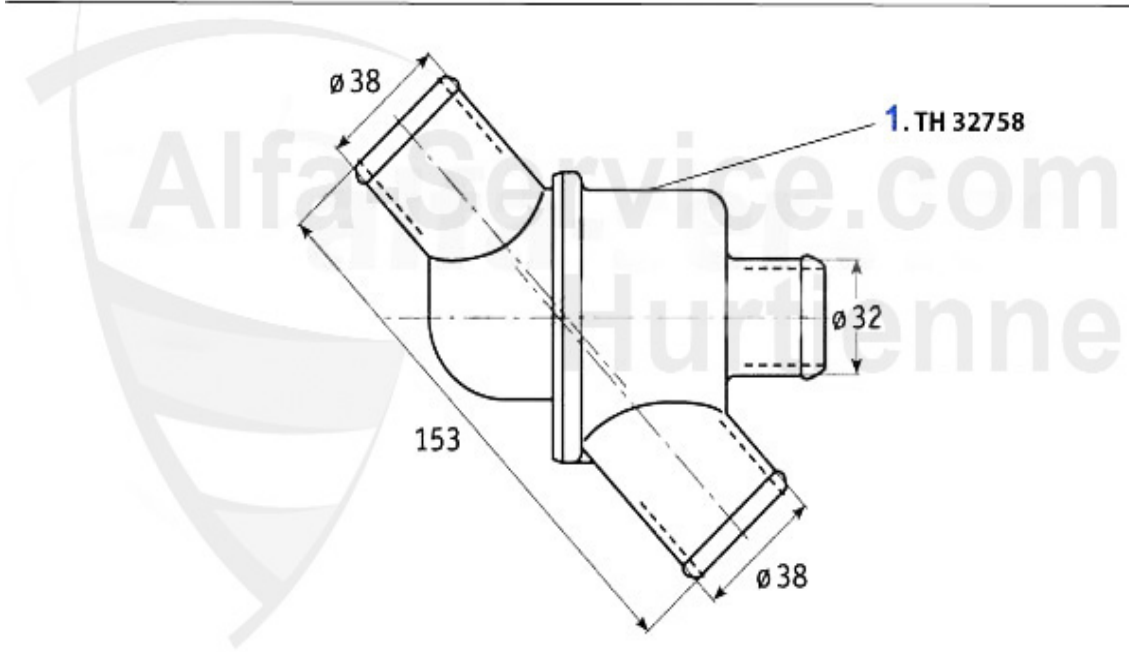

Thermostat Alfetta 2.0 TD

1 TH32758

OE. 60732758 THERMOSTAT Alfetta 2.0/2.4 TD

94.89 EUR