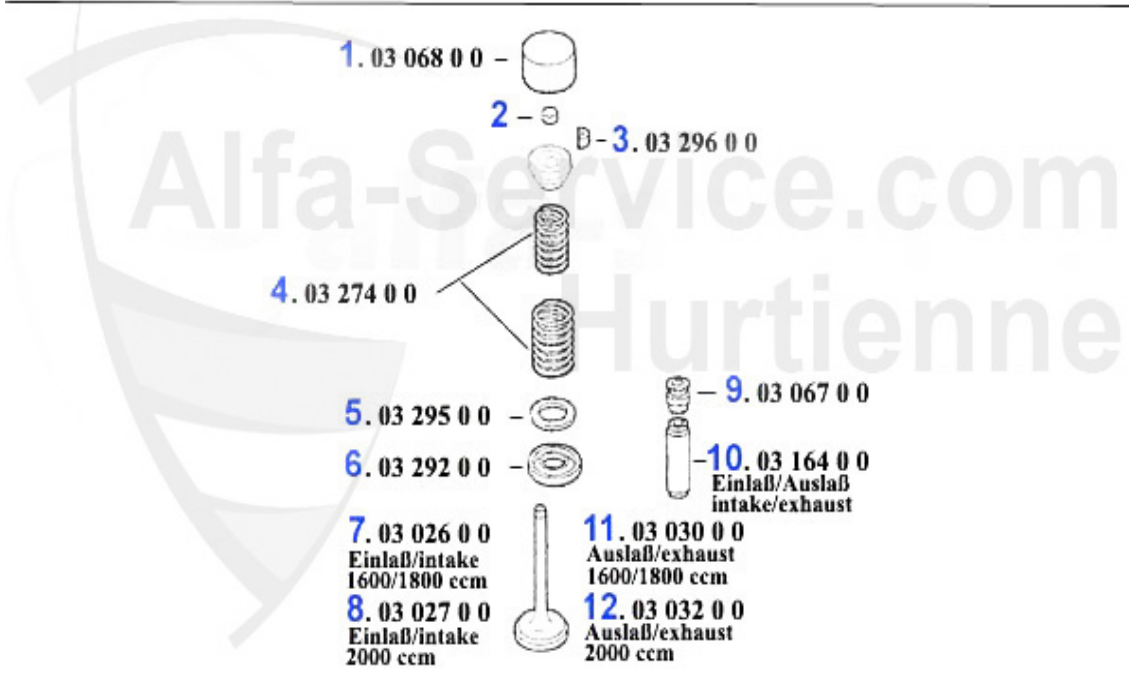

Ventiltrieb/Valve Mechanism Alfetta

1	03 068 0 0	CAM FOLLOWER OE60612178	16.90 EUR
2	03 084 0 0	VALVE ADJUSTING SHIMS 205 pcs per box 1.500 - 2.500 mm	559.00 EUR
2	03 114 0 0	VALVE ADJUSTING SHIMS 200 pcs per box 2.525 - 3.500 mm	559.00 EUR
3	03 296 0 0	VALVE COTTERS 9mm	1.90 EUR
4	03 274 0 0	VALVE SPRING SET 16 pcs	95.00 EUR
5	03 295 0 0	OE.60502912 WASHER INSIDE LOWER VALVE SPRING PLATE	3.55 EUR
6	03 292 0 0	CUP FOR VALVE WASHER	9.90 EUR
7	03 026 0 0	INLET VALVE 1600-1750 std	16.49 EUR
8	03 027 0 0	INLET VALVE 2000 ALL MODELS EXC. SPIDER 1990-93 INJECTI	16.90 EUR
9	03 255 0 0	OIL SEAL WITH SPRING INTAKE AND EXHAUST SIDE (GREEN) RE	4.90 EUR
10	03 164 0 0	INLET & EXHAUST VALVE GUIDE FUEL-INJECTED MOTOR - SPIDE	13.49 EUR
11	03 030 0 0	EXHAUST VALVE 1600 - 1750 std.	16.90 EUR
12	03 032 0 0	EXHAUST VALVE 2000 std.	22.50 EUR