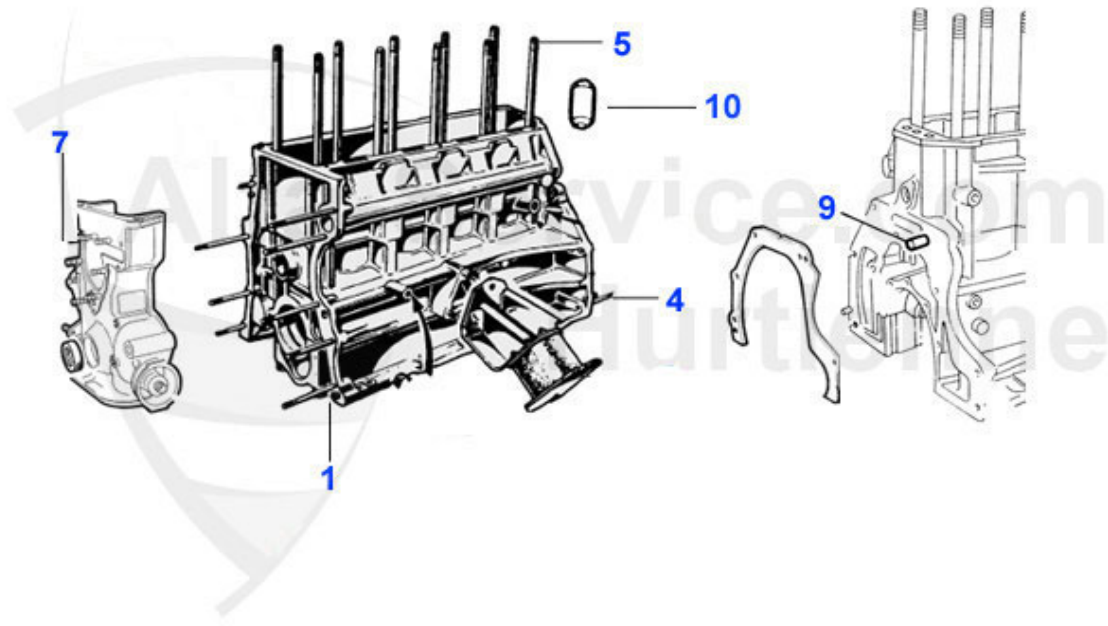

Alfetta > ENGINE > ENGINE BLOCK > ENGINE BLOCK

1	03 228 0 0	1600 ENGINE MOUNT used Type 116 with oilfilter cartridg	Preis auf Anfrage
1	03 230 0 0	1800 ENGINE BLOCK USED TYPE 116 WITH OILFILTER CARTRIDG	Preis auf Anfrage
1	03 232 0 0	2000 ENGINE MOUNT used type 116 with oilfilter cartridg	Preis auf Anfrage
2	ML880721	OE. 60723675 ENGINE MOUNT LEFT 116 4-CYL.	59.00 EUR
3	ML875461	OE. 60521085 ENGINE MOUNT RIGHT 116 4-CYL.	59.00 EUR
4	03 143 0 0	STUD ENGINE GEARBOX Type 105/116	4.75 EUR
5	03 236 0 0	1600, 1750, 2000 (M 12) STUD ENGINE- CYLINDER HEAD Alfe	31.00 EUR
7	03 272 0 0	CONTROL CASING COVER, USED PLEASE INDICATE TYPE	107.10 EUR
9	03 198 0 0	OE. 10842220 DOWEL	Preis auf Anfrage