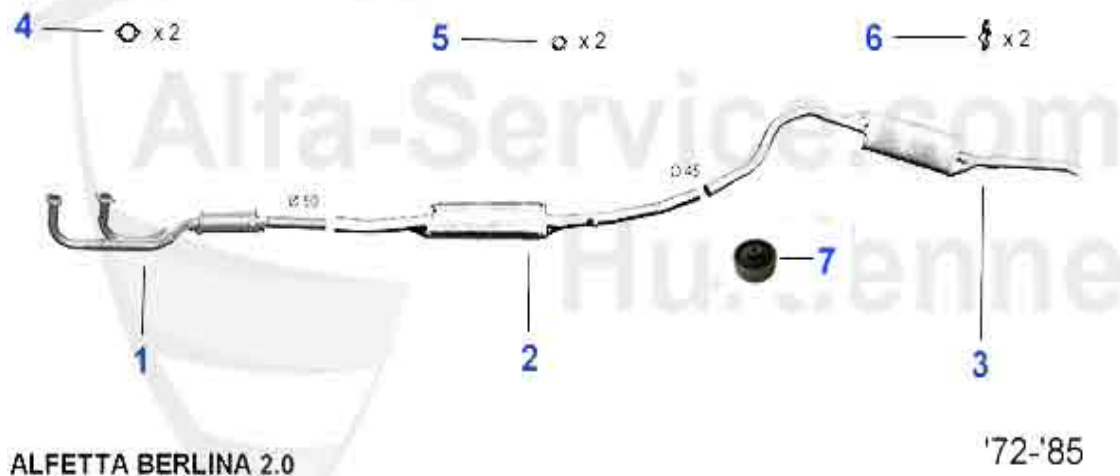

Abgasanlage/Exhaust System Alfetta 2.0

ALFETTA BERLINA 2.0

'72-'85

1	VSD101803	FRONT SILENCER ALFETTA,GIULIETTA 2. SERIE 79-85 1.8/2	159.00 EUR
1	VSD103603	FRONT MUFFLER ALFETTA 1.8,2.0 1. SERIES 72-78	139.00 EUR
2	MSD101476	OE.60730551 CENTER MUFFLER ALFETTA 1.6,1.8,2.0L YEAR 79	118.00 EUR
2	MSD103576	CENTER MUFFLER ALFETTA 1.6,1.8,2.0 1. SERIES 75-78	165.01 EUR
3	NSD117999	DOUBLE TAIL PIPE SPORT FOR ALFETTA GT 1.6 - 2., 45MM OU	267.75 EUR
3	NSD103907	END MUFFLER ALFETTA 1.6/1.8/2.0 2.SERIES 79-85	115.00 EUR
3	NSD103507	END MUFFLER ALFETTA 1.6/1.8/2.0 1.SERIES 72-78	219.00 EUR
4	SAT094413	OE 60777697, GASKET VSD ALFETTA, GIULIETTA,75,90,155,16	6.00 EUR
5	SAT091011	OE 60521386, RUBBER RING EXHAUST MOUNTING DIVERSE TYPES	2.50 EUR
6	SAT091024	OE 60521407, RUBBER/ EXHAUST MOUNTING ALFETTA, GIULIETT	5.30 EUR
7	11 028 0 0	SILENT BUSHING EXHAUST HANGER OE.60515936	8.90 EUR