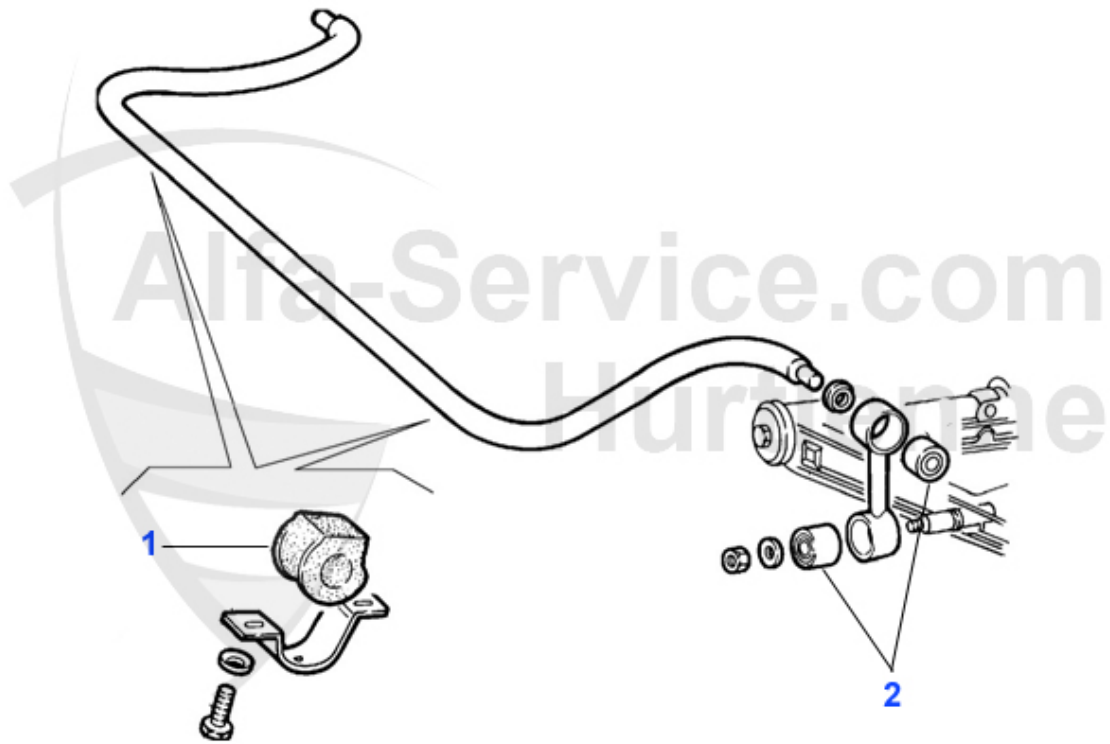

Alfetta > SUSPENSION > FRONT STABILISER

1	AB21287	FRONT STABILIZER RUBBER ALFETTA, GIULIETTA,GTV/6 (116),	16.95 EUR
2	AB92733	FRONT STABILIZER BUSHING 116, REQUIRED PIECES: 4	12.50 EUR