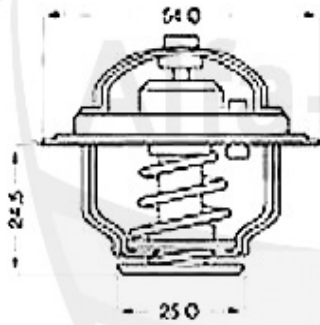

Thermostat Alfetta 1.6

1 08 008 0 0

1600 - 2000 THERMOSTAT, PLUG IN VERSION

22.00 EUR

Thermostat Alfetta 1.8

1.08 008 0 0

2.08 009 0 0

1	08 008 0 0	1600 - 2000 THERMOSTAT, PLUG IN VERSION	22.00 EUR
2	08 009 0 0	2000 THERMOSTAT with housing (carburetor model)	34.90 EUR