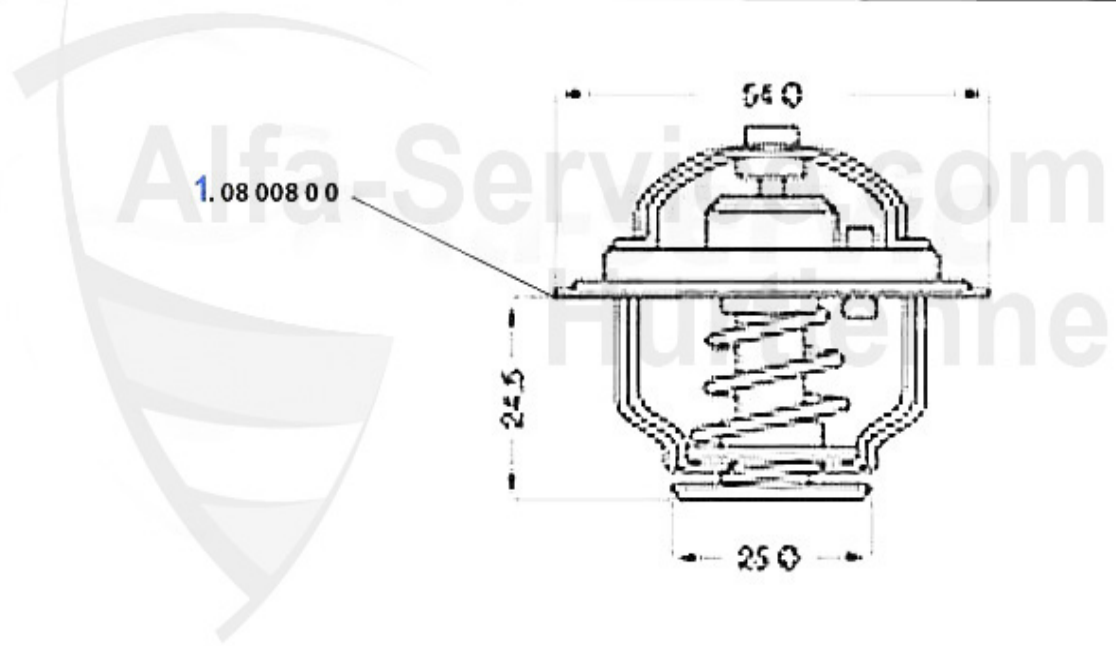

Thermostat Alfetta 1.6

1 08 008 0 0

1600 - 2000 THERMOSTAT, PLUG IN VERSION

22.00 EUR