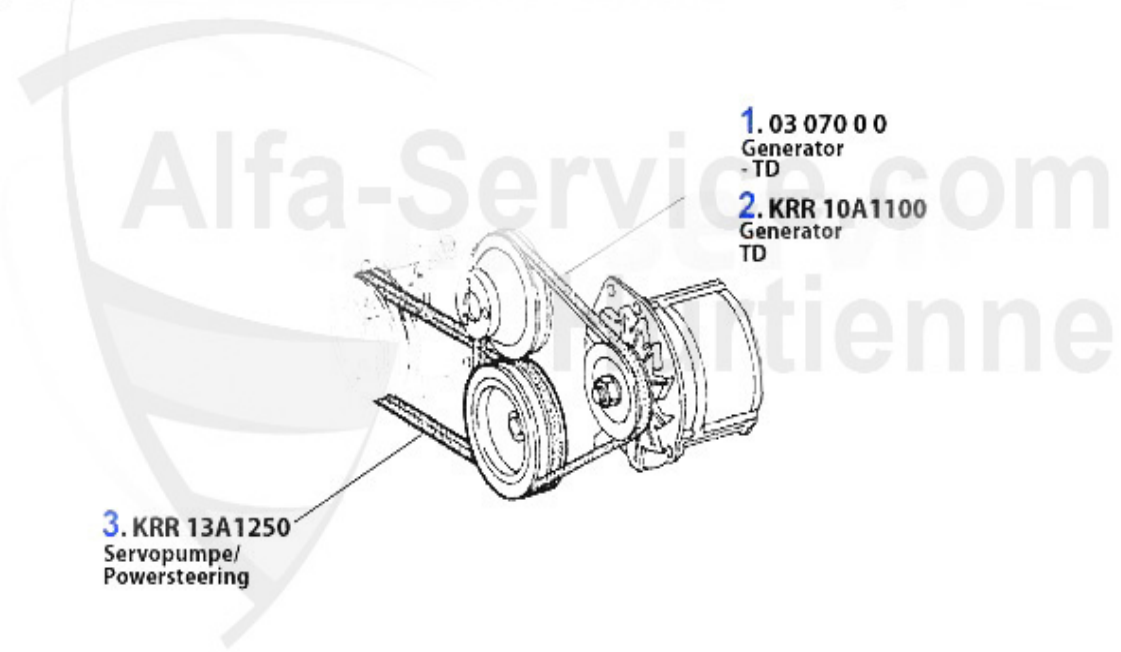

Keilriemen/V-Belt Alfetta

1. 03 070 0 0

Generator
- TD

2. KRR 10A1100

Generator
TD

3. KRR 13A1250

Servopumpe/
Powersteering

1	03 070 0 0	V-BELT 9.5X825 (SPIDER, GT)	13.90 EUR
1	KR10A1100	V-BELT 9.5X100 ALFETTA,75,90 2.4 TD	14.90 EUR
2	KR13A1250	V-BELT 12.5X1250 ALFETTA,GIULIETTA,GTV (116) 4 CYL. CLI	17.39 EUR