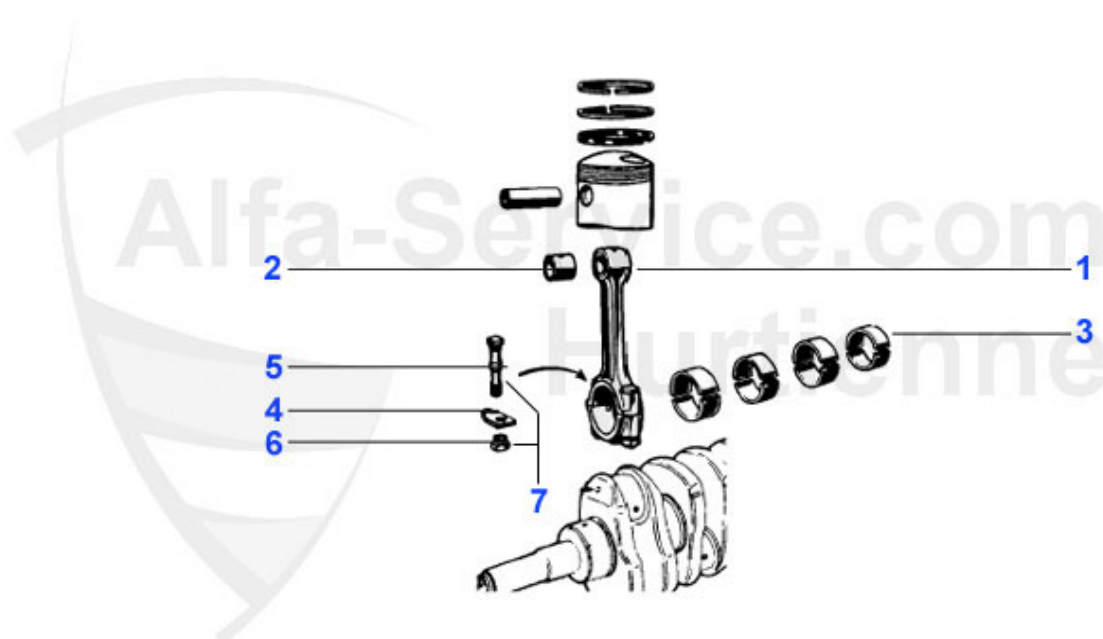

Alfetta > ENGINE > ENGINE BLOCK > CON ROD/BEARING

0	03 107 0 0	1600 - 2000 BUSHING CONNECTING ROD 1.7/1.8/2.0TS/2.5/3.	13.49 EUR
1	03 013 0 0	1600 CONNECTING ROD USED PLEASE ADVISE WEIGHT	Preis auf Anfrage
1	03 286 0 0	CON ROD SET (4) FOR 2000CC	654.50 EUR
1	03 014 0 0	1750 CONNECTING ROD USED PLEASE ADVISE WEIGHT	59.00 EUR
1	03 015 0 0	2000 CONNECTING ROD USED PLEASE ADVISE WEIGHT	59.00 EUR
2	03 107 0 0	1600 - 2000 BUSHING CONNECTING ROD 1.7/1.8/2.0TS/2.5/3.	13.49 EUR
2	03 112 0 0	1600 - 2000 BEARINGS CONNECTING ROD 1.7/1.8/2.0TS/2.5/3	11.50 EUR
3	03 080 0 0	BIG END BEARINGS 1600-2000 0.40	72.00 EUR
3	03 018 0 0	BIG END BEARINGS STANDARD 1600-2000	62.00 EUR
3	03 020 0 0	BIG END BEARINGS,10 OVERSIZE 1600-2000	65.00 EUR
3	03 022 0 0	BIG END BEARINGS .20 O/SIZE (1600 - 2000)	69.00 EUR
3	03 078 0 0	BIG END BEARINGS 0.30 (1600 - 2000)	79.00 EUR
4	03 139 0 0	1600, 1750 LOCK TAB FOR ROD NUT	1.40 EUR
6	03 108 0 0	1600/1750/2000 ROD NUT	4.25 EUR
7	03 103 0 0	BIG END BEARING BOLT KIT WITH NUT 1750,2000.ALSO APPLIC	255.01 EUR