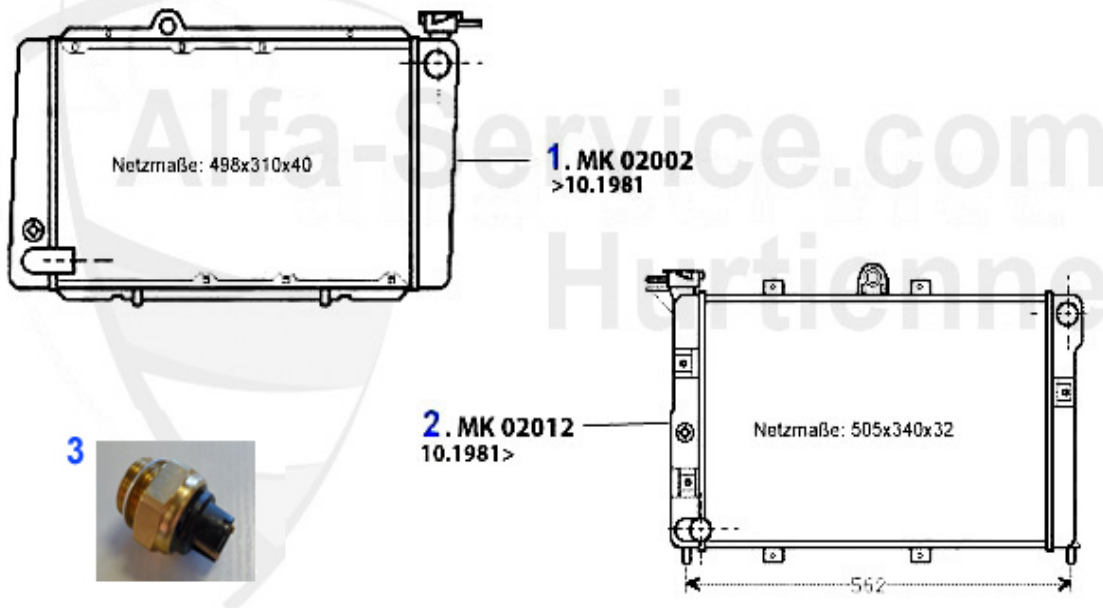

Kühler/Radiator Alfetta 1.8

2	MK02012	OE.60719302 RADIATOR ALFETTA/ GIULETTA 1.8/2.0-IMPORTAN	Preis auf Anfrage
3	14 104 3 0	THERMOSWITCH for fan motor for 105/115, Alfetta, Giulie	18.00 EUR