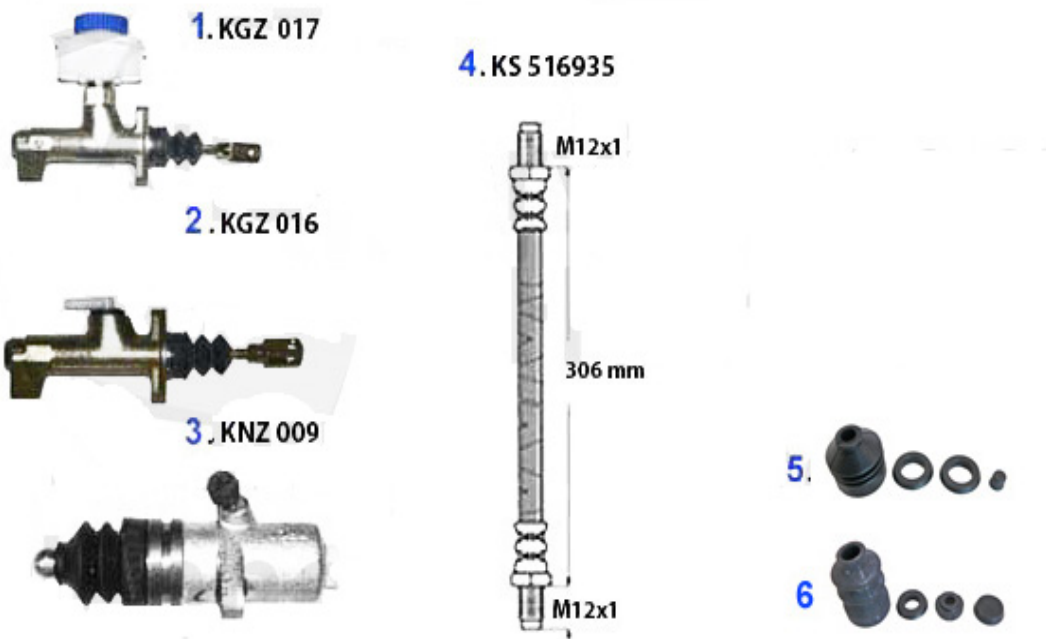

Alfetta > DRIVETRAIN > GEAR MOUNT 1.6/1.8/2.0

1	GL87694	OE. 60521143 GEAR MOUNT 116 4-CYLINDER RIGHT	34.90 EUR
2	GL87688	OE. 60723913 GEAR MOUNT 116, 4-CYL LEFT SIDE OLD VERSIO	38.50 EUR
2	GL2363	OE. 60701586 GEAR MOUNT 116 4-CYLINDER LEFT, AR75, ALFE	34.90 EUR
3	SMS21139	CAP FOR RELEASE LEVER ALFETTA, GIULIETTA,GTV(116),75,90	18.35 EUR
4	GL03714	OE.60703714 GEARBOX MOUNT 75,90 RZ,SZ	24.89 EUR
5	GL21958	OE. 60521958 GEAR MOUNT REAR 75,90, RZ/SZ,ALFETTA,GIULI	29.90 EUR
6	SMS2345	GEAR LEVER BOOT ALFETTA,GIULIETTA,GTV (116)	14.49 EUR
7	SMS26078	RUBBER BOTH FOR SHIFT LEVER/ALFETTA/GTV/ GIULIETTA (116)	25.00 EUR
8	SMS2346	OE. 60701783 COVER f. GEARSTICK 116	Preis auf Anfrage
9	04 001 0 0	SYNCHRO RING	59.00 EUR

Kupplungs-Kit/Clutch Set Alfetta

1	KK427001	CLUTCH KIT ALFETTA,GIULIETTA,75 1.3-1.6 75-89 (200mm)	1400.00 EUR
2	KK009003	CLUTCH-KIT,ALFETTA,GUILIETTA,75, GT/V (116),1.6/1.8/2.0	379.00 EUR

Kupplungsbetätigung/Clutch Actuation Alfetta