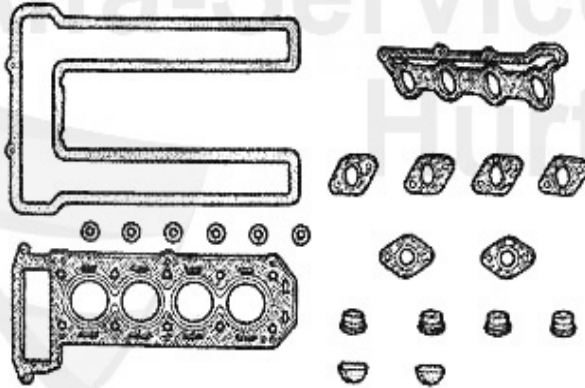

Kopfdichtsatz/Head Set Giulietta (116) Vergaser/Carb.

Achtung/Attention:

Dichtsatz ohne Kopfdichtung, bitte separat bestellen!//Headset without HEADGASKET, please order separate!

1.02 069 0 0

1 02 069 0 0

HEAD GASKET SET 1300-2000 WITHOUT HEAD GASKET ALL 105/

70.00 EUR