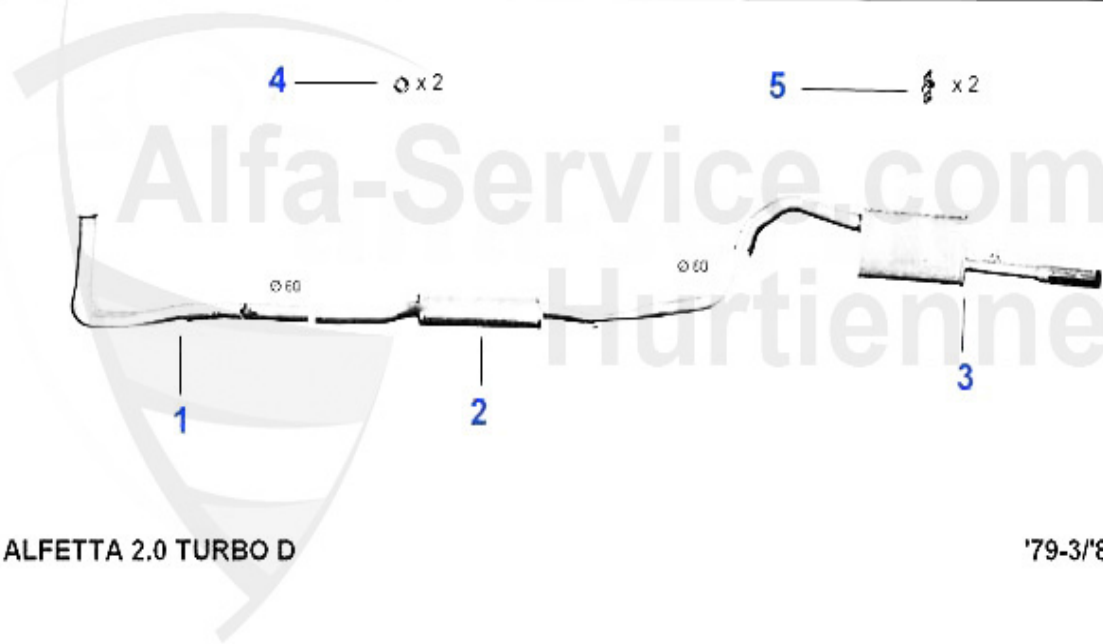

Abgasanlage/Exhaustsystem Alfetta 2.0 TD

1	VR104201	Vorderrohr Alfetta, Giulietta bj. 83-85 2.0,2.4 TD (org.	62.00 EUR
1	VR104101	Vorderrohr Alfetta 2.0 TD bj. 79-83 (org. einteilig mit	62.00 EUR
2	MSD104176	CENTER MUFFLER ALFETTA, GIULIETTA 2.0 2.4 TD 79-85	145.00 EUR
3	NSD104177	END MUFFLER ALFETTA 2.9/2.4 TD 79-85	115.00 EUR
4	SAT091011	OE 60521386, RUBBER RING EXHAUST MOUNTING DIVERSE TYPES	2.50 EUR
5	SAT091024	OE 60521407, RUBBER/ EXHAUST MOUNTING ALFETTA, GIULIETT	5.30 EUR