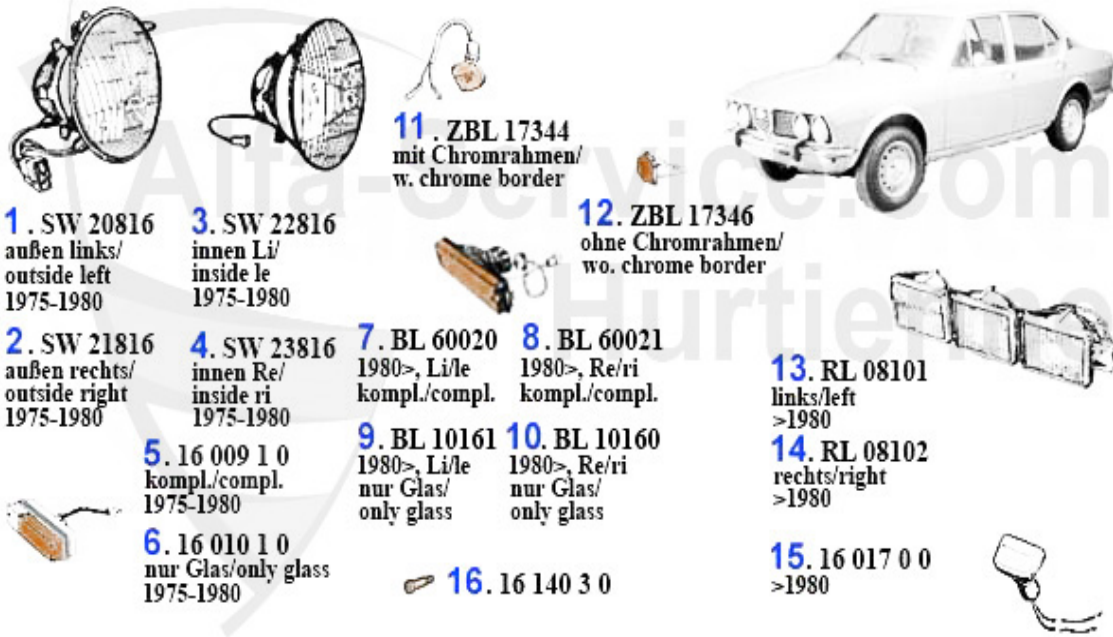

Beleuchtung/Lighting Alfetta

1. SW 20816
außen links/
outside left
1975-1980

3. SW 22816
innen Li/
inside le
1975-1980

11. ZBL 17344
mit Chromrahmen/
w. chrome border

12. ZBL 17346
ohne Chromrahmen/
wo. chrome border

2. SW 21816
außen rechts/
outside right
1975-1980

4. SW 23816
innen Re/
inside ri
1975-1980

7. BL 60020
1980>, Li/le
kompl./compl.

8. BL 60021
1980>, Re/ri
kompl./compl.

13. RL 08101
links/left
>1980

5. 16 009 1 0
kompl./compl.
1975-1980

6. 16 010 1 0
nur Glas/only glass
1975-1980

9. BL 10161
1980>, Li/le
nur Glas/
only glass

10. BL 10160
1980>, Re/ri
nur Glas/
only glass

14. RL 08102
rechts/right
>1980

15. 16 017 0 0
>1980

16. 16 140 3 0

0	BL11402	INDICATOR/SIDE LIGHT RIGHT ALFETTA GT 1.SERIES WHITE/WH	125.00 EUR
0	BL11401	INDICATOR/SIDE LIGHT LEFT ALFETTA GT 1.SERIES WHITE/WHI	125.00 EUR
1	SW20816	OUTER HEADLAMP ALFETTA BERLINA 1974> LEFT, ALFETTA COUP	70.78 EUR
2	SW21816	OUTER HEADLAMP ALFETTA BERLINA 1974> RIGHT, ALFETTA COU	70.78 EUR
4	SW23816	OE.60703450 HEAD LAMP ALFETTA BERLINA 1974> RIGHT,ALFET	70.78 EUR
4	SW22816	HIGH-BEAM HEADLAMP GTV 116 right	70.78 EUR
5	16 009 1 0	INDICATOR LAMP FRONT GIULIA NUOVA, ALFETTA ORANGE/WHITE	82.50 EUR
6	16 010 1 0	INDICATOR LAMP GIULIA NUOVA, ALFETTA IN ORGANGE/WHITE,	20.50 EUR
11	ZBL17344	SIDE DIRECTION INDICATOR ALFETTA/GTV (116) >75 WITH CH	32.00 EUR
12	ZBL17346	FRONT FENDER SIDE LAMP ALFETTA/GTV (116) YEAR 75>,SUD S	29.70 EUR
15	16 017 0 0	LICENSE PLATE LIGHT 2nd Series Spider, incl. gasket GT,	38.90 EUR
16	16 140 3 0	PLASTIC SCREW INDICATOR LENSE IN YELLOW FOR SPIDER 83-9	3.90 EUR