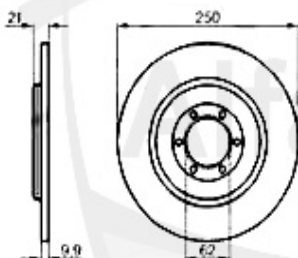

Bremse hinten/Rearbrake Alfetta (116)

1. BS 110015
> 10.1981

2. BS 101515
11.1981 >