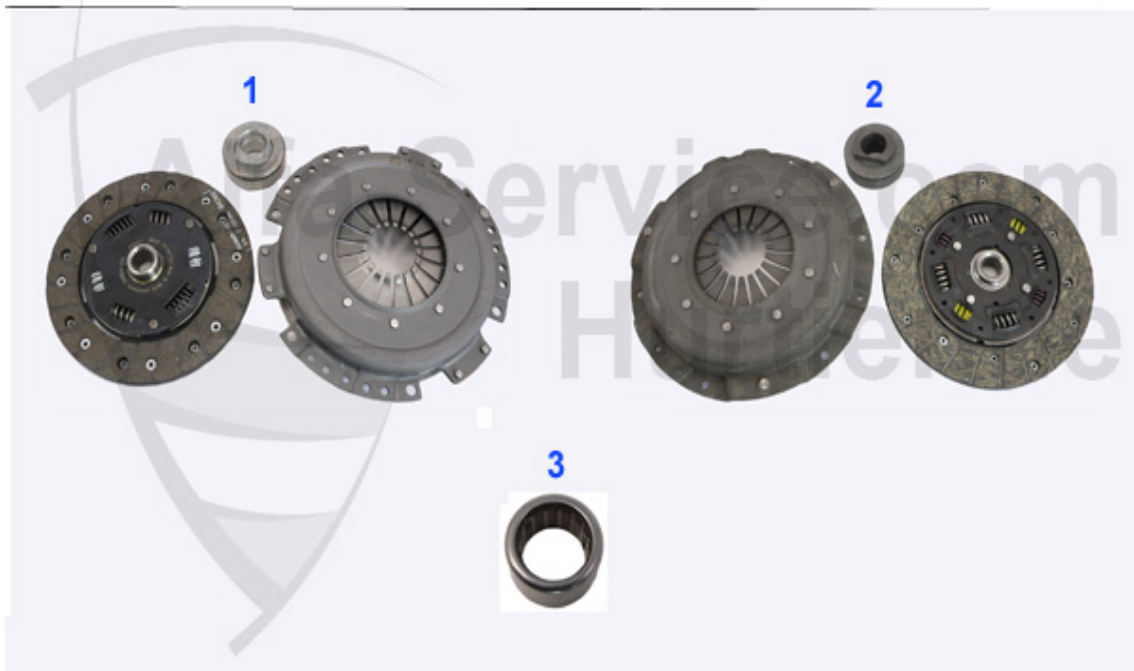

Kupplungs-Kit/Clutch Set Alfetta

1	KK427001	CLUTCH KIT ALFETTA,GIULIETTA,75 1.3-1.6 75-89 (200mm)	1400.00 EUR
2	KK009003	CLUTCH-KIT,ALFETTA,GUILIETTA,75, GT/V (116),1.6/1.8/2.0	379.00 EUR