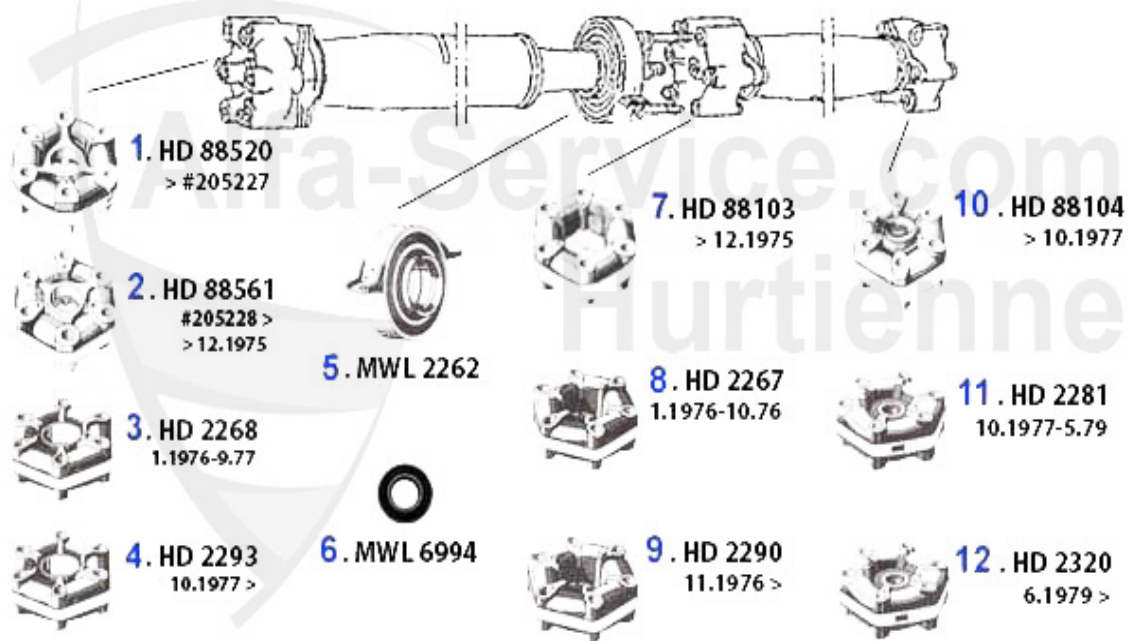

Antriebswelle/Driveshaft Alfetta

1	HD88520	DRIVE SHAFT MOUNTING FRONT ALFETTA OE. 60725180/1162315	95.00 EUR
2	HD88561	HD-Scheibe vorne Alfetta # 205228> Bj. >12.75	Preis auf Anfrage
3	HD2268	FRONT PROPSHAFT ALFETTA 1.76-9.77	Preis auf Anfrage
4	HD2293	FRONT FLEX DISC 116 4-Cylind. OE. 60521648	85.00 EUR
5	MWL2262	OE.60505302 drive shaft support 75,90 4 cyl. 33 4x4 alf	47.90 EUR
6	MWL6994	OE.60505303 OUTER BEARING CLUTCH HOUSING AND CENTER PRO	23.80 EUR
7	HD88103	HD-Scheibe mitte Alfetta Bj. >12.75	81.04 EUR
8	HD2267	CENTER PROPSHAFT ALFETTA >10.76, GIULIETTA 81>	Preis auf Anfrage
9	HD2290	MIDDLE FLEX DISC ALFETTA, GIULIETTA 11.1976 > , 75,90	118.00 EUR
10	HD88104	DRIVE SHAFT MOUNTING MIDDLE ALFETTA OE. 60723970/116001	Preis auf Anfrage
11	HD2281	DRIVE SHAFTMOUNTING REAR ALFETTA OE. 60725177/116081504	Preis auf Anfrage
12	HD2320	REAR FLEX DISC 116 4-Cylind. OE. 60521631	87.00 EUR