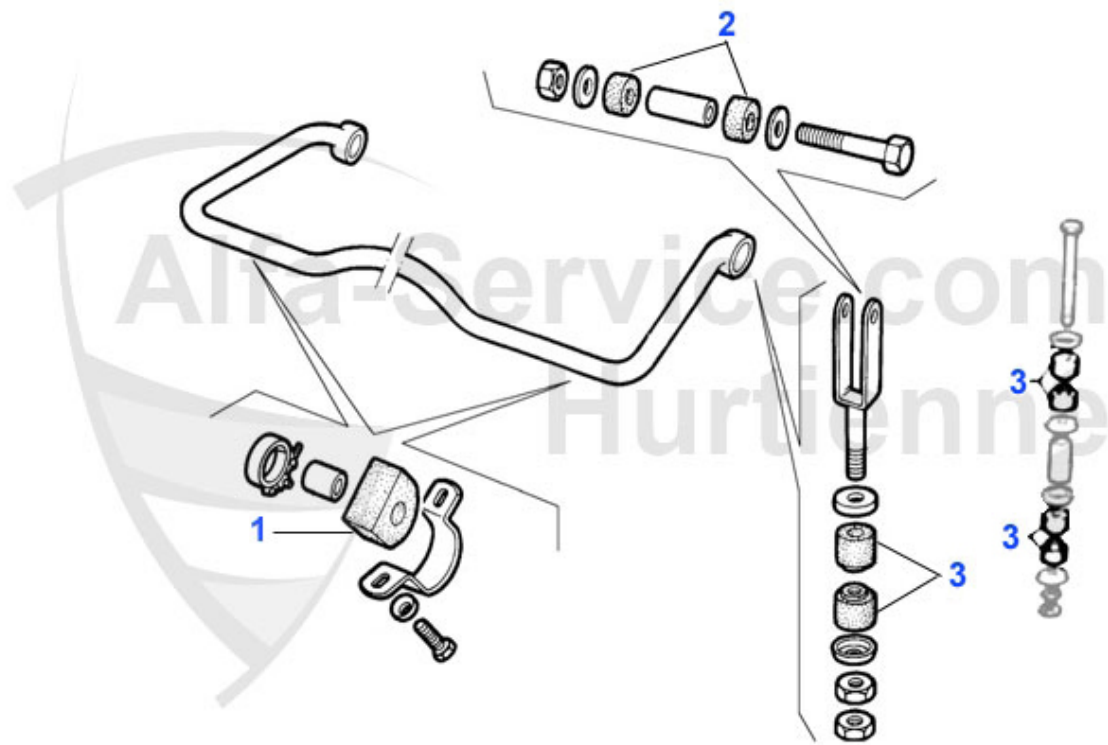

Alfetta > SUSPENSION > REAR STABILISER

0	AB2394	REAR ANTI-ROLL BAR BEARING ALFETTA, GIULIETTA,75 (21mm)	29.55 EUR
0	AB21364	REAR CONNECTING ROD BUSHING ALFETTA, GIULIETTA, GTV6 (1	3.90 EUR
0	AB21366	BUSHING FOR REAR UPPER ANTI-ROLL BAR ALFETTA,GIULIETTA,	6.50 EUR
1	AB2394	REAR ANTI-ROLL BAR BEARING ALFETTA, GIULIETTA,75 (21mm)	29.55 EUR
2	AB21366	BUSHING FOR REAR UPPER ANTI-ROLL BAR ALFETTA,GIULIETTA,	6.50 EUR
3	AB21364	REAR CONNECTING ROD BUSHING ALFETTA, GIULIETTA, GTV6 (1	3.90 EUR