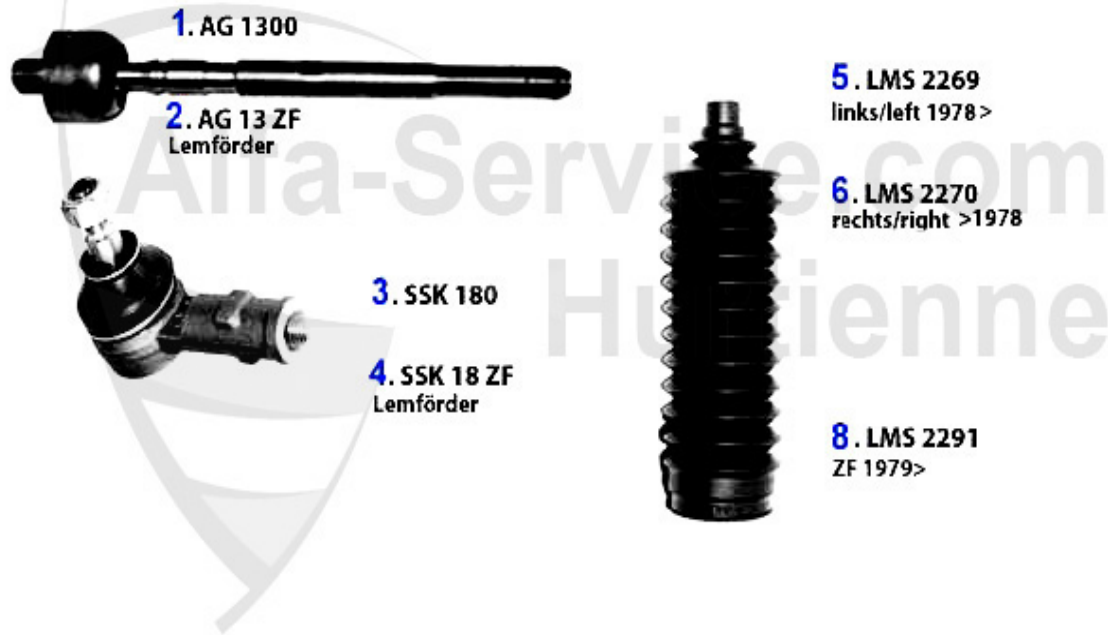

Lenkung/Steering Alfetta (116)

1	AG1300	GEAR SUPPORT, ALFETTA,GIULIETTA (116),75,90, RIGHT-HAND	43.99 EUR
3	SSK180	TIE ROD END ALFETTA,GIULIETTA,GTV/6 (116)75,90,RZ/SZ	33.00 EUR
4	SSK18ZF	OE: 60521320 TIE ROD END 116	43.60 EUR
5	LMS2269	STEERING SLEEVE SPICA GIULIETTA ALL, ALFETTA FROM 01/79	26.50 EUR
6	LMS2270	STEERING SLEEVE SPICA ALFETTA UNTIL YEAR 1987	25.00 EUR
8	LMS2291	STEERING SLEEVE SET ZF ALFETTA,GIULIETTA 79-84	Preis auf Anfrage