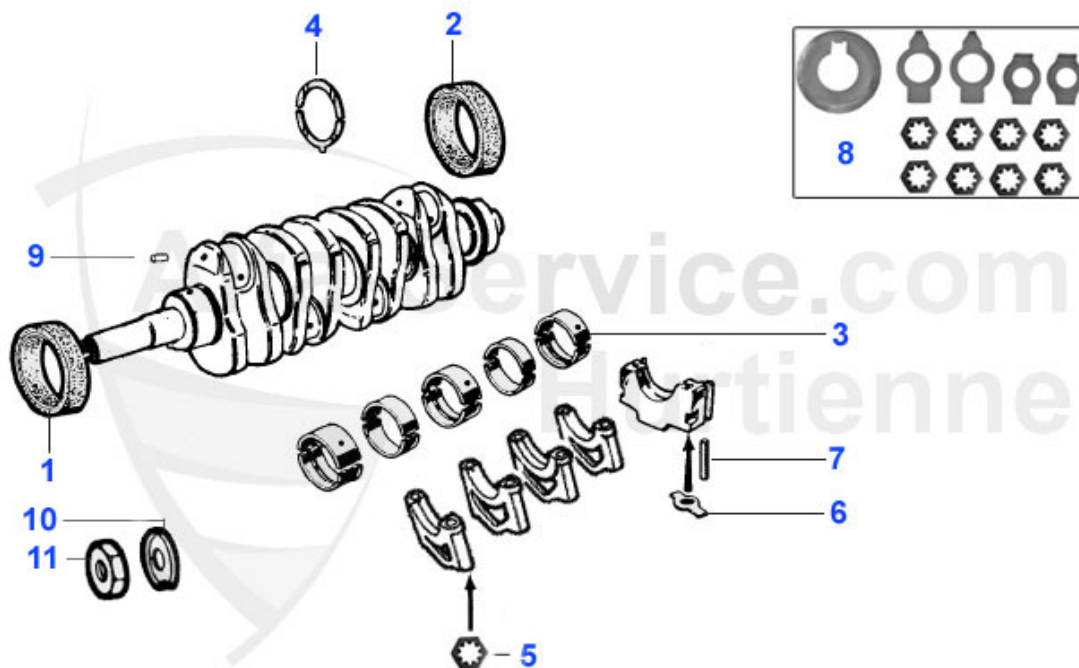

Alfetta > ENGINE > ENGINE BLOCK > CRANKSHAFT

1	02 022 0 0	OIL SEAL (35/50/10) CRANKSHAFT FRONT	9.50 EUR
2	02 023 0 0	OIL SEAL (82/105/12) CRANKSHAFT REAR 105 MODELS >1989,	25.00 EUR
3	03 011 0 0	1300 - 2000 MAIN BEARINGS 0.20	79.50 EUR
3	03 009 0 0	1300 - 2000 MAIN BEARINGS STD.	76.51 EUR
3	03 075 0 0	1300 - 2000 MAIN BEARINGS 0.30	76.51 EUR
3	03 076 0 0	MAIN BEARINGS 1300-2000 0.40	78.50 EUR
3	03 010 0 0	MAIN BEARINGS 1300 - 2000 0,10 OVERSIZE	76.51 EUR
4	03 081 0 0	OE. 60743567 THRUST WASHER STD.	22.50 EUR
5	03 270 0 0	LOCKING PLATE 1/2/3/4 main bearing	1.80 EUR
6	03 149 0 0	LOCKING PLATE 5th Main BEARING	1.50 EUR
7	03 158 0 0	RUBBER CYLINDER 5th MAIN BEARING	3.61 EUR
8	03 273 0 0	LOCKING PLATE SET main bearing set, cam shaft, pulley i	19.50 EUR
9	03 096 0 0	CRANK SHAFT dowel plug 6,25 mm	2.09 EUR
9	03 095 0 0	CRANK SHAFT dowel plug 6 mm	2.19 EUR
9	03 115 0 0	Alustopfen Kurbelwelle 6mm kurz 6/7/12mm	2.09 EUR
10	03 097 0 0	TAB WASHER CRANKSHAFT/PULLEY 1300-2000	5.20 EUR
11	03 094 0 0	NUT FOR PULLEY M20	14.49 EUR