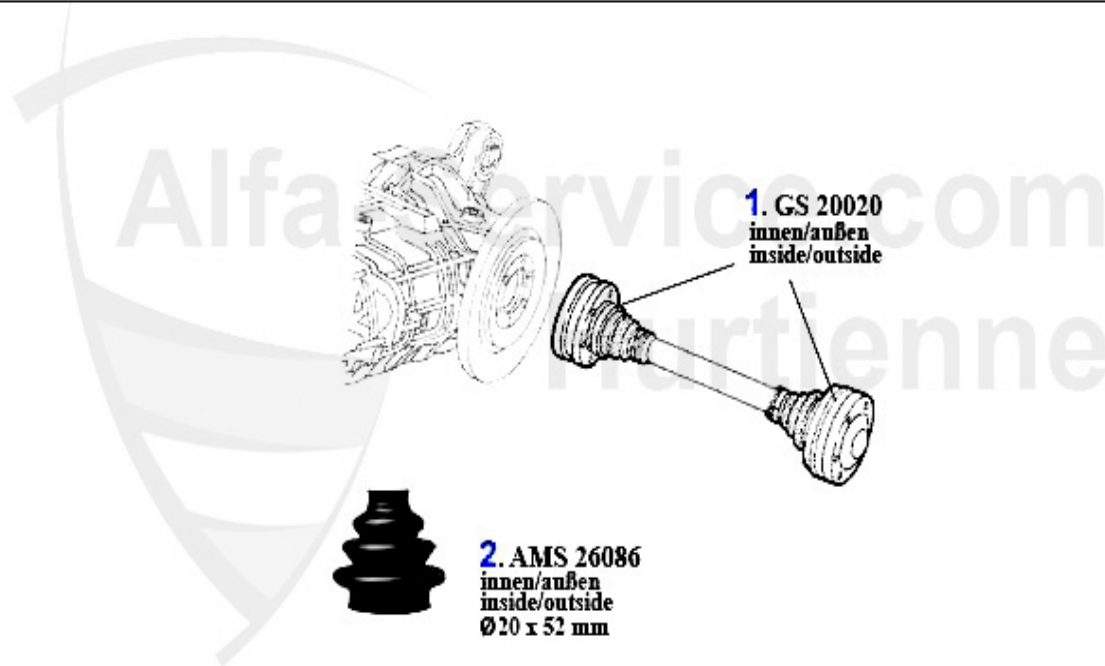

Seitenwelle/Side Shaft Alfetta 1.6/1.8/2.0

1	GS20020	INNER/OUTER DRIVESHAFT JOINT 116 4-CYLINDER	111.82 EUR
2	AMS26086	OE. 60729242 SIDE SHAFT BOOT INSIDE/OUTSIDE 116-4CYL. A	16.51 EUR