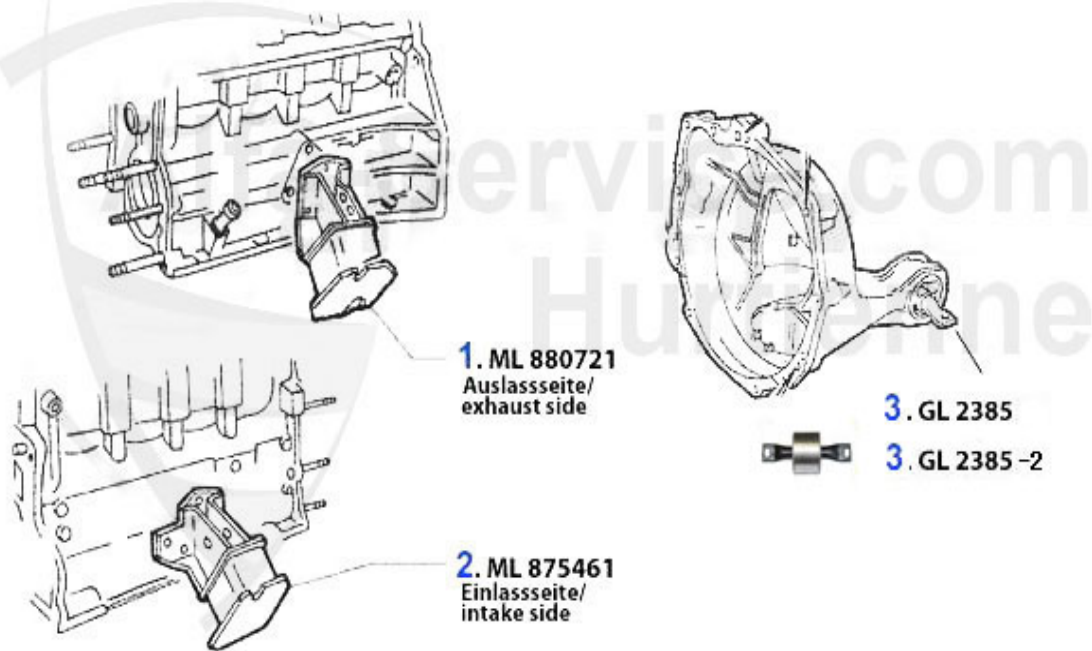

Motorlager/Engine Mount Alfetta

1	ML880721	OE. 60723675 ENGINE MOUNT LEFT 116 4-CYL.	59.00 EUR
2	ML875461	OE. 60521085 ENGINE MOUNT RIGHT 116 4-CYL.	59.00 EUR
3	GL2385	OE. 60522199 ENGINE MOUNT REAR 4 CYL. (62mm) 75<	32.50 EUR
3	GL2385-2	Engine mount rear 116 4-cyl 64 mm 60521843 >75	36.50 EUR