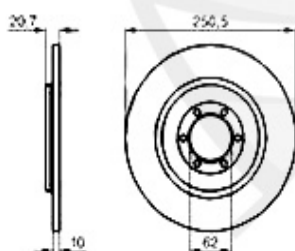

Bremse hinten/Rearbrake Alfetta (116)

1. BS 110015
> 10.1981

2. BS 101515
11.1981 >

3. 20641

55,8 x 53

4. 20912

55,8 x 53

5. SBBZ 0968

1	BS110015	OE.60703170 REAR BRAKE DISC ALFETTA 1.6/1.8/2.0 YEAR >1	69.00 EUR
2	BS101515	OE 60701786, BRAKE DISC REAR ALFETTA YEAR 11.81>, GIULI	79.00 EUR
3	20641 150 04	REAR BRAKE PADS ALFETTA,GIULIETTA GT/V(116),ATE BRAKE S	45.01 EUR
4	20912 150 05	REAR BRAKE PADS WITH WARNING UNIT 1.6/ 1.8/TURBO/2.0 BR	69.90 EUR
6	SBBZ0968	SBB-Zubehör 116 HA f. 20641,20912	19.90 EUR