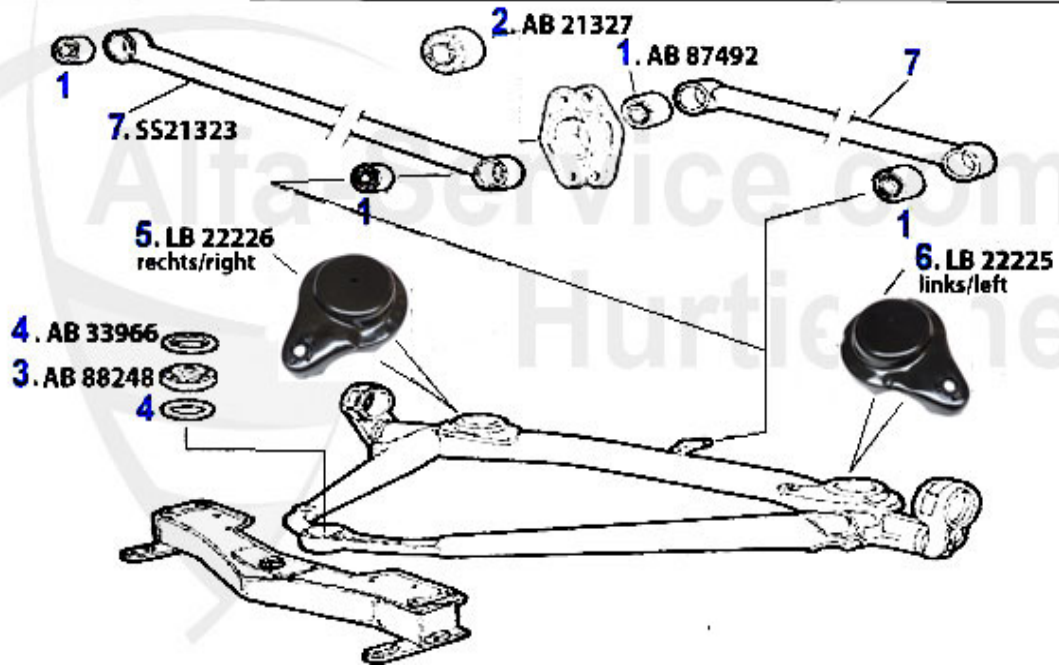

Aufhängung/Attachment Alfetta hinten/rear

1	AB87492	BUSHING WATTS LINKAGE ALFETTA,GIULIETTA,GTV6,75 needed	9.60 EUR
1	AB1970SF	SUPERFLEX BUSHES SET F. WATT'S LINKAGE 116 (5 PIECES)	175.00 EUR
2	AB21327	REAR AXLE BUSH MIDDLE 116	19.00 EUR
3	SF0114	CENTER BUSHING GEAR-TRAVERSE IN POLY. FOR ALFETTA, GIUL	61.50 EUR
5	LB22226	SUPPORT REAR-AXLE-FRAME RIGHT 75,GTV/6	83.90 EUR
6	LB22225	SUPPORT REAR-AXLE- FRAME LEFT 75, GTV/6	88.00 EUR
7	SS21323	OE.60521323 TORSION BAR 116	53.86 EUR