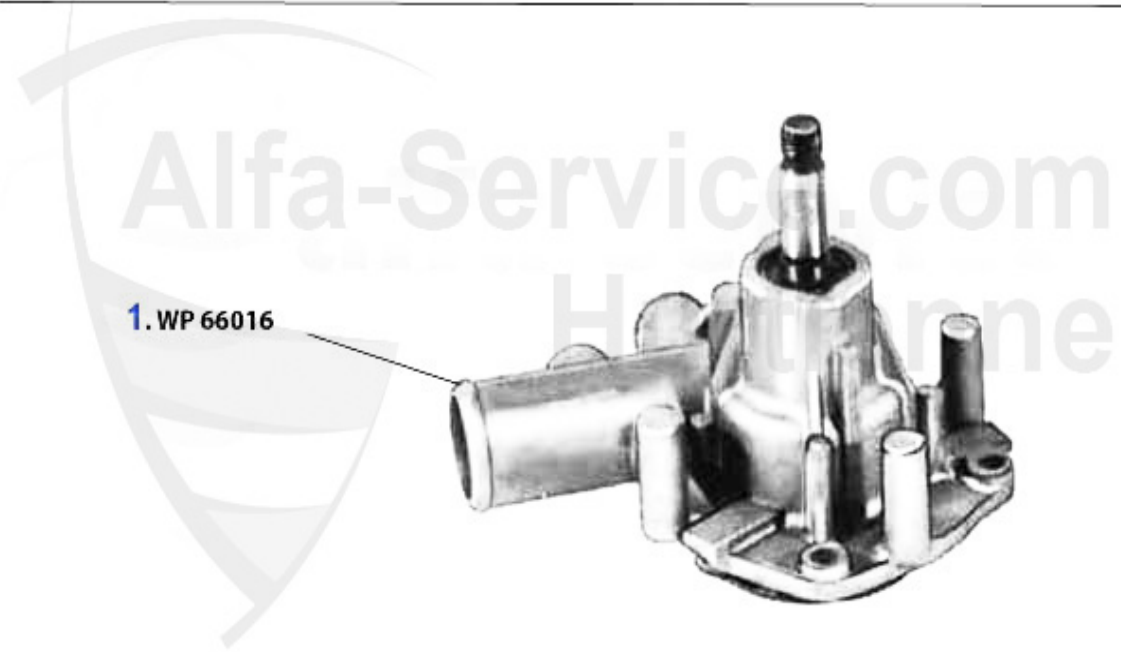

Wasserpumpe/Waterpump Alfetta 2.0 TD

---

1 WP66016

WATER PUMP Alfetta 2.0 TD

85.68 EUR