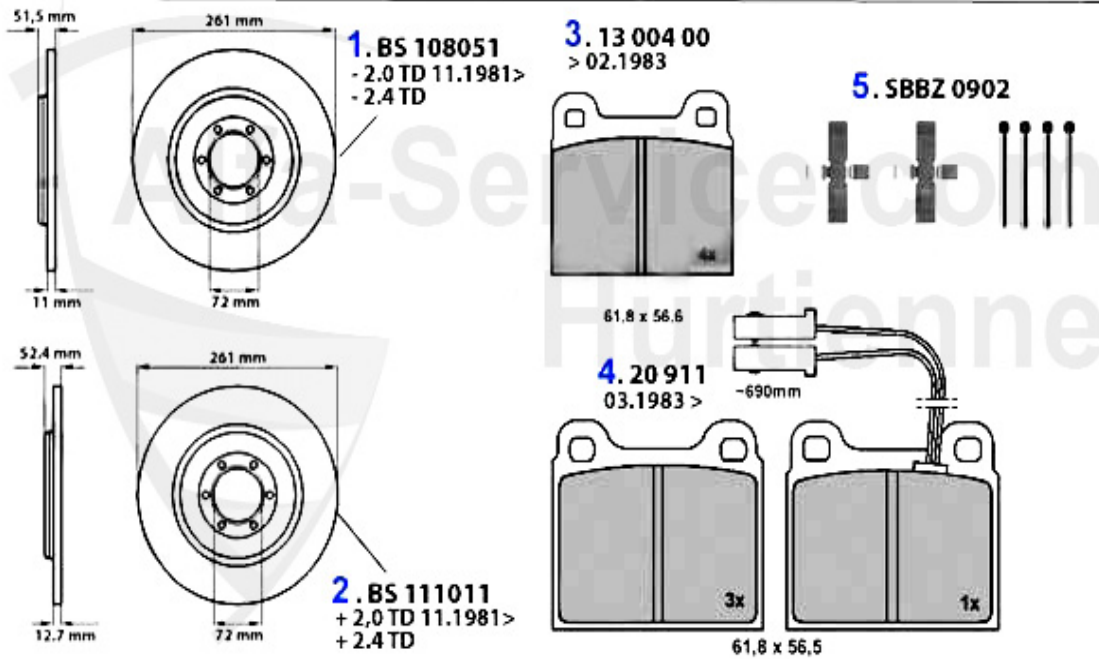

Bremse vorne/Frontbrake Alfetta (116)

1	BS108051	OE.60703487,FRONT BRAKE DISC ALFETTA 1.6/1.8/2.0L 72-84	99.50 EUR
2	BS111011	FRONT BRAKE DISC ALFETTA 2.0/2.4 TD 09.85-09.88,90 1.8/	92.50 EUR
3	13 004 0 0	1300-1600 FRONT BRAKE PADS	25.89 EUR
4	20911 150 05	FRONT BRAKE PADS 116 4 CYL. 75 1.6/ 1.8 IE >09.89, ATE	75.01 EUR
5	SBBZ0902	SBB-Zubehör für 1300400/20034 4x stift 2x kreuzfeder	9.50 EUR