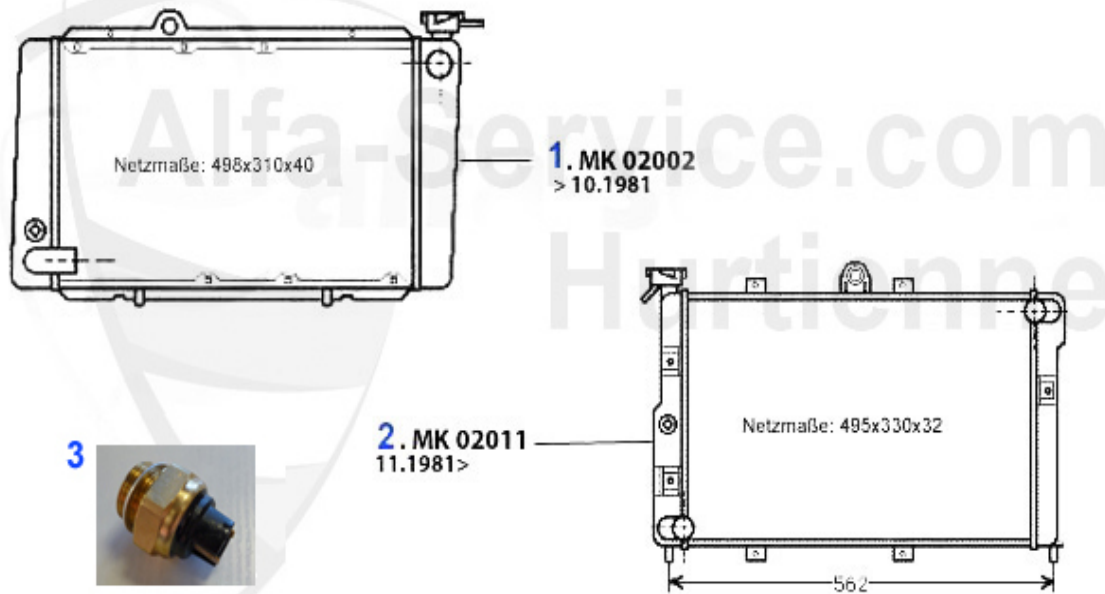

Kühler/Radiator Alfetta 1.6

3 14 104 3 0

THERMOSWITCH for fan motor for 105/115, Alfetta, Giulie

18.00 EUR