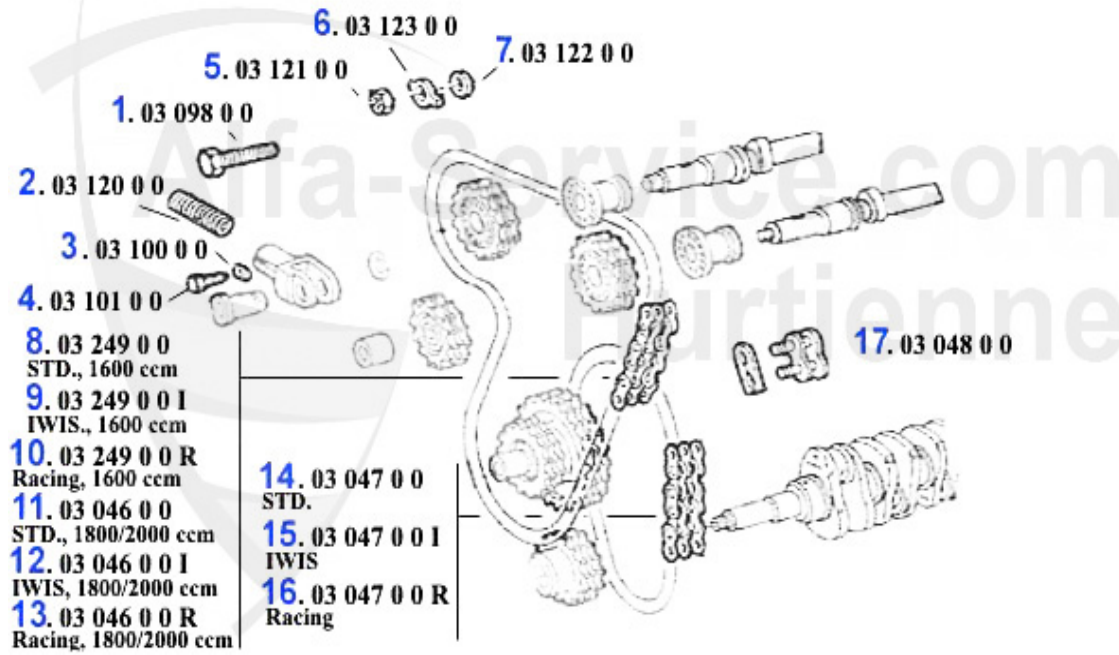

Steuerkette/Timing Chain Alfetta

1	03 098 0 0	SAFETY BOLT FOR CAMSHAFTS	3.00 EUR
2	03 120 0 0	TIMING CHAIN TENSIONER SPRING	7.90 EUR
3	03 100 0 0	LOCK PLATE CHAIN TENSIONER	4.50 EUR
4	03 101 0 0	SCREW FOR TRACK TENSIONER	6.50 EUR
5	03 121 0 0	MOUNTING NUT-CHAIN WHEEL-CAMSHAFT	2.20 EUR
6	03 123 0 0	LOCK TAB CAMSHAFT	2.34 EUR
7	03 122 0 0	THRUST WASHER MOUNTING NUT	1.25 EUR
8	03 249 0 0	TIMING CHAIN 1600 LONG INCL. MASTER LINK	41.50 EUR
9	03 249 0 0 I	TIMING CHAIN IWIS 1600 LONG INCL. MASTER LINK	89.00 EUR
10	03 249 0 0 R	IWIS TIMING CHAIN 1600 INCL. CHAIN LOCK RACING VERSION	104.90 EUR
11	03 046 0 0	TIMING CHAIN 1750-2000 LONG INCL. MASTER LINK	44.49 EUR
12	03 046 0 0 I	TIMING CHAIN IWIS LONG 1750-2000 INCL. MASTER LINK	95.00 EUR
13	03 046 0 0 R	TIMING CHAIN IWIS RACING 1750-2000 INCLUDED MASTER LINK	104.90 EUR
14	03 047 0 0	TIMING CHAIN 1300-2000 SHORT ENDLESS	24.50 EUR
15	03 047 0 0 I	TIMING CHAIN IWIS 1300-2000 SHORT ENDLESS	55.00 EUR
16	03 047 0 0 R	TIMING CHAIN IWIS RACING 1300-2000 SHORT ENDLESS	69.00 EUR
17	03 048 0 0	MASTER LINK	4.50 EUR
18	03 118 0 0	BUSHING IN ENGINE BLOCK FOR SPROCKET WHEEL 1300/1600/17	15.90 EUR
19	03 124 0 0	BUSHING IN ENGINE BLOCK FOR SPROCKET WHEEL 2000cc (14.5	15.90 EUR