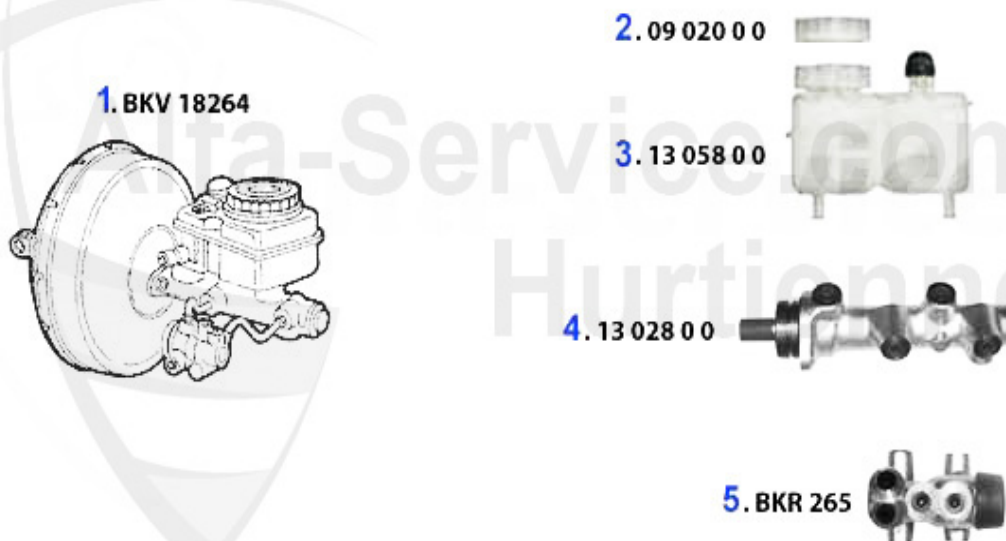

Alfetta > BRAKE > BRAKE SERVO/BRAKE MASTER CYL.

BKV/Hauptbremszylinder/Brakeservo/Brake master cylinder Alfetta (116)

0	09 020 0 0	COVER FOR HYDRAULIC OIL RESERVOIRE BRAKE AND CLUTCH MAS	12.50 EUR
1	BKV18264	BRAKE BOOSTER 75 1.6/1.8/2.0 TS/2.0/90 1.8/2.0IE/ALFETT	275.00 EUR
1	13 025 0 0	BRAKE BOOSTER HANGING PEDALS 70-93	249.00 EUR
2	09 020 0 0	COVER FOR HYDRAULIC OIL RESERVOIRE BRAKE AND CLUTCH MAS	12.50 EUR
3	13 058 0 0	ATE BRAKE FLUID RESERVOIR (late model)	Preis auf Anfrage
4	13 028 0 0	BRAKE MASTER CYLINDER 1300-2000 hanging pedals,D-22mm 1	125.00 EUR
4	13 138 0 0	BRAKE MASTER CYLINDER 1300-2000 hanging pedals, 20mm 11	245.00 EUR
5	BKR265	BRAKING GOVERNOR 75,90,GIULIETTA,GTV 2.0 (116) 84>	235.00 EUR