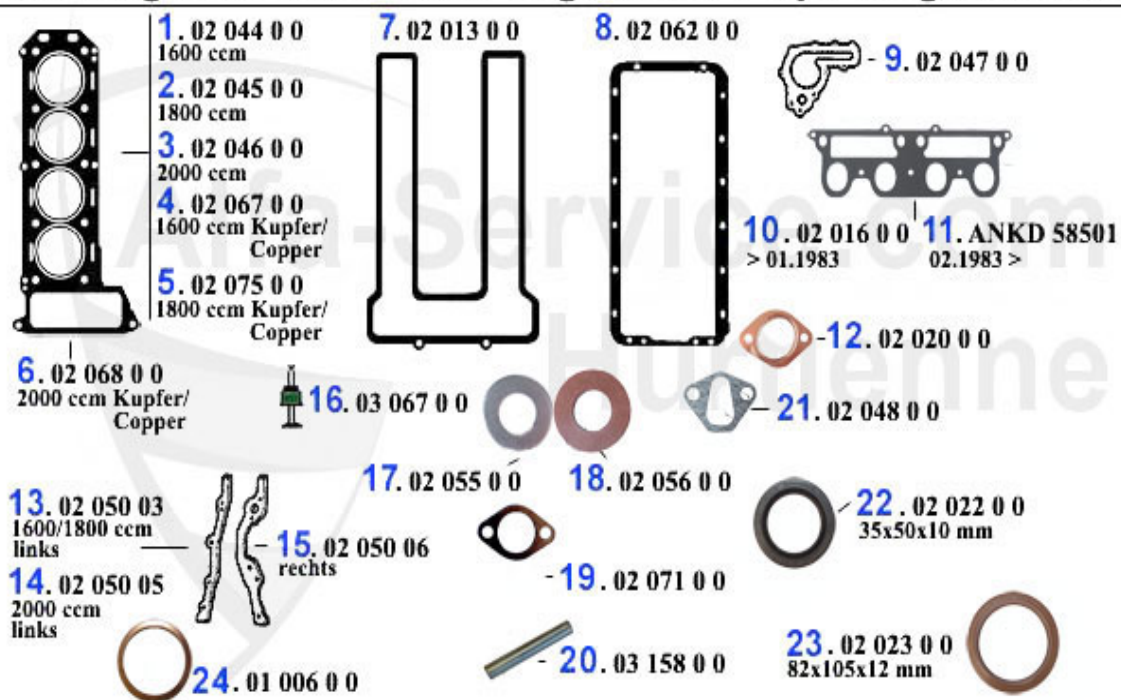

Alfetta > ENGINE > ENGINE GASKETS > GASKETS ENGINE

Dichtungen Motor/Gaskets Engine 116 4-Cyl. Vergaser/Carb.

1	02 044 0 0	CYLINDER HEAD GASKET 1600 REINZ	57.00 EUR
2	02 009 0 0	CYLINDER HEAD GASKET 1750/1800 Payen 1,9 mm	85.00 EUR
2	02 045 0 0	CYLINDER HEAD GASKET 1750 REINZ ALFETTA, GIULIETTA, GTV	59.00 EUR
3	02 046 0 0	CYLINDER HEAD GASKET 2000 REINZ	53.50 EUR
3	02 008 0 0	CYLINDER HEAD GASKET 2000 Payen 1,9 mm	54.50 EUR
5	02 075 0 0	COPPER CYLINDER HEAD GASKET 1750	Preis auf Anfrage
7	02 036 0 0	REINZ CAM COVER GASKET GIULIETTA, GTV4, 75,90	43.49 EUR
8	02 062 0 0	UPPER OIL PAN GASKET WITH METAL	31.90 EUR
9	02 047 0 0	WATER PUMP GASKET	4.20 EUR
10	02 016 0 0	INTAKE MANIFOLD GASKET CARBURETTOR MODELS 1600-2000	14.90 EUR
11	ANKD58501	INTAKE MANIFOLD GASKET LATE CARBURATOR MODELS STARTING	19.90 EUR
12	02 020 0 0	GASKET EXHAUST MANIFOLD-CYLINDER HEAD	3.70 EUR
13	02 050 0 3	TIMING COVER GASKET 1600 LEFT MODELS WITH SPIN-ON OIL F	3.90 EUR
14	02 050 0 5	TIMING COVER GASKET 105 2000,1750 2.Series LEFT, ALFETTA	4.65 EUR
15	02 050 0 6	TIMING COVER GASKET 1300-2000 RIGHT	4.95 EUR
17	02 055 0 0	ALUMINIUM WASHER	1.70 EUR
18	02 056 0 0	PAPER WASHER	1.30 EUR
19	02 071 0 0	GASKET TACHOMETER DRIVE	2.40 EUR
20	03 158 0 0	RUBBER CYLINDER 5th MAIN BEARING	3.61 EUR
21	02 048 0 0	FUEL PUMP GASKET	2.30 EUR
22	02 022 0 0	OIL SEAL (35/50/10) CRANKSHAFT FRONT	9.50 EUR
23	02 023 0 0	OIL SEAL (82/105/12) CRANKSHAFT REAR 105 MODELS >1989,	25.00 EUR
25	OWD11872	OIL PAN GASKET GTV6/75 V6 AR90/RZ-SZ	17.90 EUR