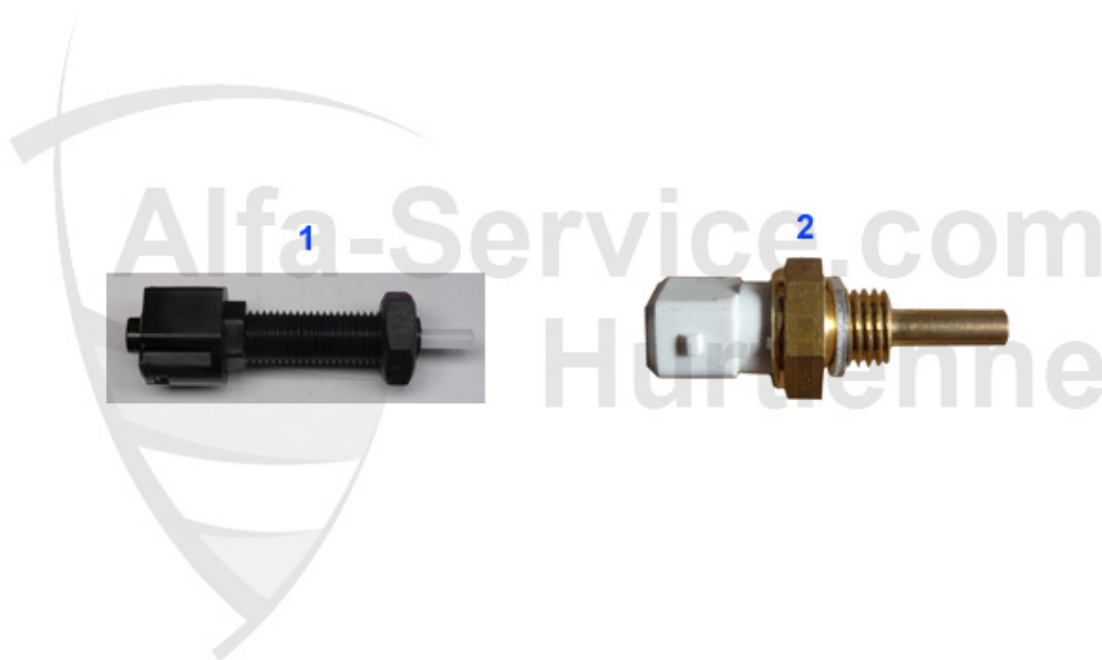

Alfetta > ELECTRIC > Zündschloss

1 14 067 3 0

IGNITION SWITCH SPIDER 1980-93 also Alfetta,GT/V/6,Giul

149.00 EUR

1	14 041 0 0	MECHANICAL STOP-LAMP SWITCH 105/115 alfetta,giulietta,	12.90 EUR
2	WTG60183	COOLING TEMPERATURE SENDER UNIT 6,75 V6, ALFETTA 2.4 TD	25.00 EUR