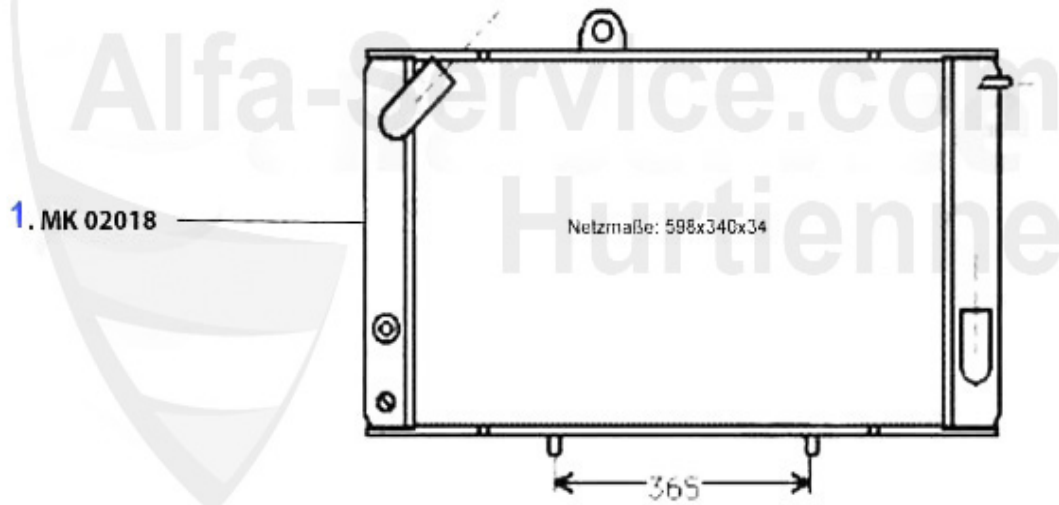

Kühler/Radiator Alfetta 2.4 TD

1 MK02018

RADIATOR ALFETTA 2.4 TD

470.87 EUR