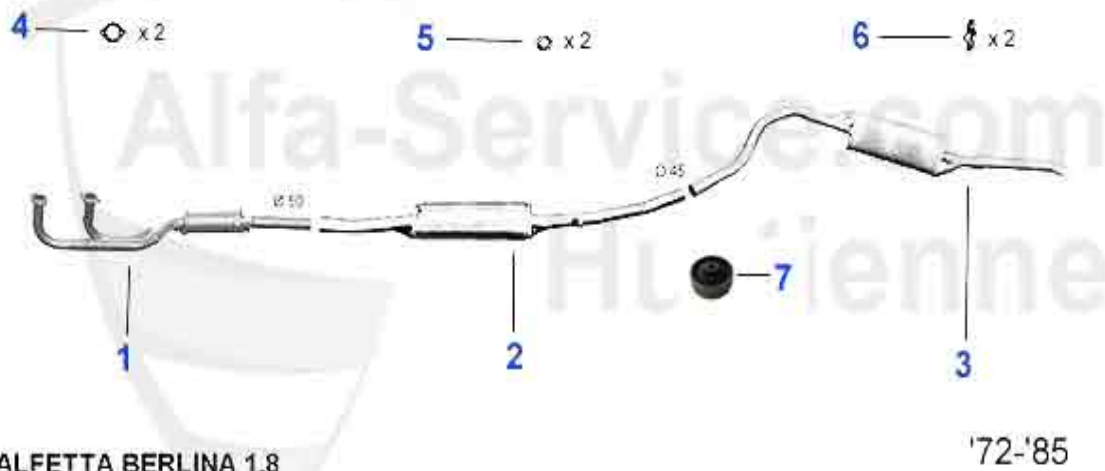

Abgasanlage/Exhaust System Alfetta 1.8

ALFETTA BERLINA 1.8

'72-'85

1	VSD101803	FRONT SILENCER ALFETTA,GIULIETTA 2. SERIE 79-85 1.8/2	159.00 EUR
1	VSD103603	FRONT MUFFLER ALFETTA 1.8,2.0 1. SERIES 72-78	139.00 EUR
2	MSD101476	OE.60730551 CENTER MUFFLER ALFETTA 1.6,1.8,2.0L YEAR 79	118.00 EUR
2	MSD103576	CENTER MUFFLER ALFETTA 1.6,1.8,2.0 1. SERIES 75-78	165.01 EUR
3	NSD117999	DOUBLE TAIL PIPE SPORT FOR ALFETTA GT 1.6 - 2., 45MM OU	267.75 EUR
3	NSD103907	END MUFFLER ALFETTA 1.6/1.8/2.0 2.SERIES 79-85	115.00 EUR
3	NSD103507	END MUFFLER ALFETTA 1.6/1.8/2.0 1.SERIES 72-78	219.00 EUR
4	SAT094413	OE 60777697, GASKET VSD ALFETTA, GIULIETTA,75,90,155,16	6.00 EUR
5	SAT091011	OE 60521386, RUBBER RING EXHAUST MOUNTING DIVERSE TYPES	2.50 EUR
6	SAT091024	OE 60521407, RUBBER/ EXHAUST MOUNTING ALFETTA, GIULIETT	5.30 EUR
7	11 028 0 0	SILENT BUSHING EXHAUST HANGER OE.60515936	8.90 EUR