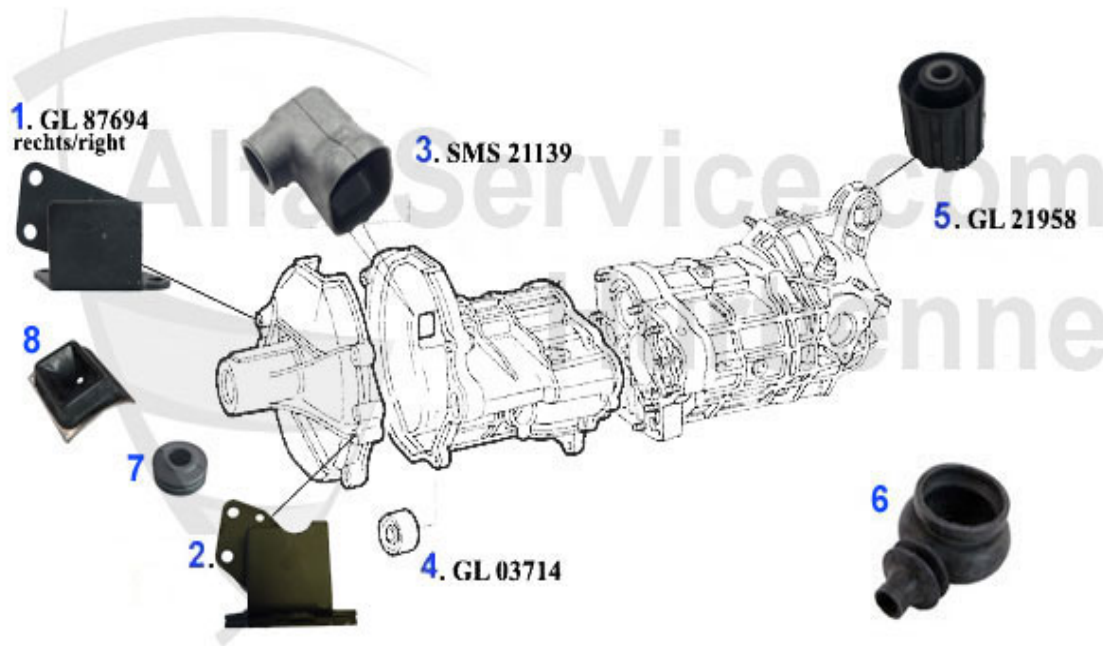

Alfetta > DRIVETRAIN > GEAR MOUNT 1.6/1.8/2.0

1	GL87694	OE. 60521143 GEAR MOUNT 116 4-CYLINDER RIGHT	34.90 EUR
2	GL87688	OE. 60723913 GEAR MOUNT 116, 4-CYL LEFT SIDE OLD VERSIO	38.50 EUR
2	GL2363	OE. 60701586 GEAR MOUNT 116 4-CYLINDER LEFT, AR75, ALFE	34.90 EUR
3	SMS21139	CAP FOR RELEASE LEVER ALFETTA, GIULIETTA,GTV(116),75,90	18.35 EUR
4	GL03714	OE.60703714 GEARBOX MOUNT 75,90 RZ,SZ	24.89 EUR
5	GL21958	OE. 60521958 GEAR MOUNT REAR 75,90, RZ/SZ,ALFETTA,GIULI	29.90 EUR
6	SMS2345	GEAR LEVER BOOT ALFETTA,GIULIETTA,GTV (116)	14.49 EUR
7	SMS26078	RUBBER BOTH FOR SHIFT LEVER/ALFETTA/GTV/ GIULIETTA (116)	25.00 EUR
8	SMS2346	OE. 60701783 COVER f. GEARSTICK 116	Preis auf Anfrage
9	04 001 0 0	SYNCHRO RING	59.00 EUR