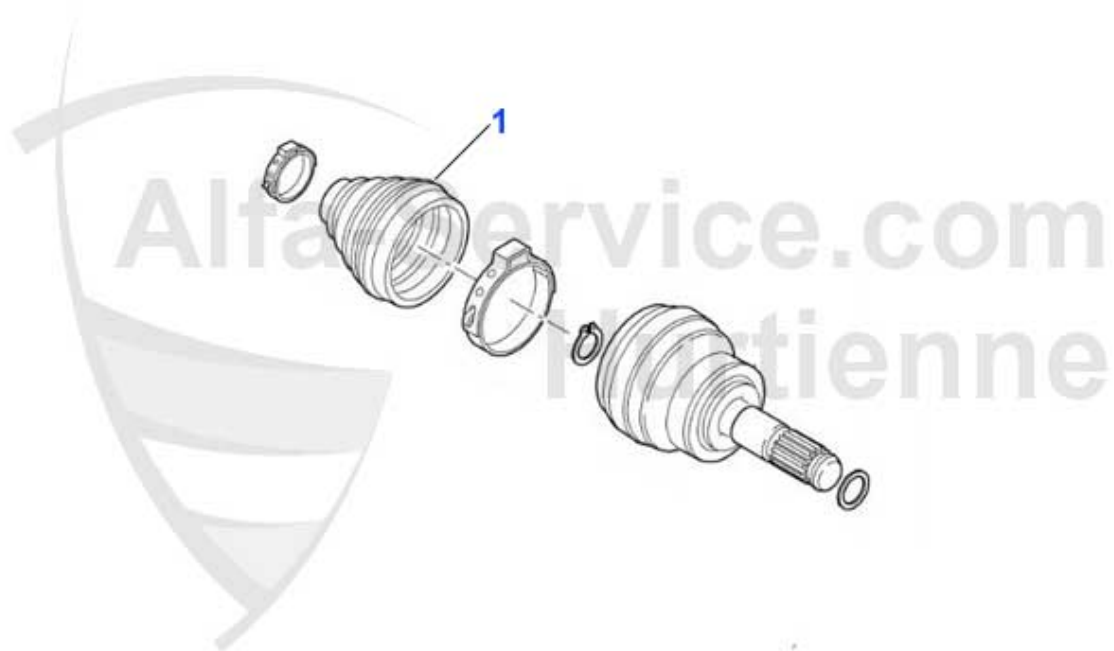

Brera/Spider (939) > DRIVETRAIN > DRIVE SHAFT > 2.4 JTD

1	AMS15480-2	AXLE BOOT AR159 2.4JTD/BRERA 05<,SPIDER 06< (WHEEL SIDE	22.00 EUR
1	AMS15480-1	AXLE BOOT AR159 1.8 WHEEL SIDE	13.99 EUR
1	AMS15480	AXLE BOOT AR159 1.9/2.2/1.9JTD/WHEEL SIDE (BRERA 05< +	17.90 EUR