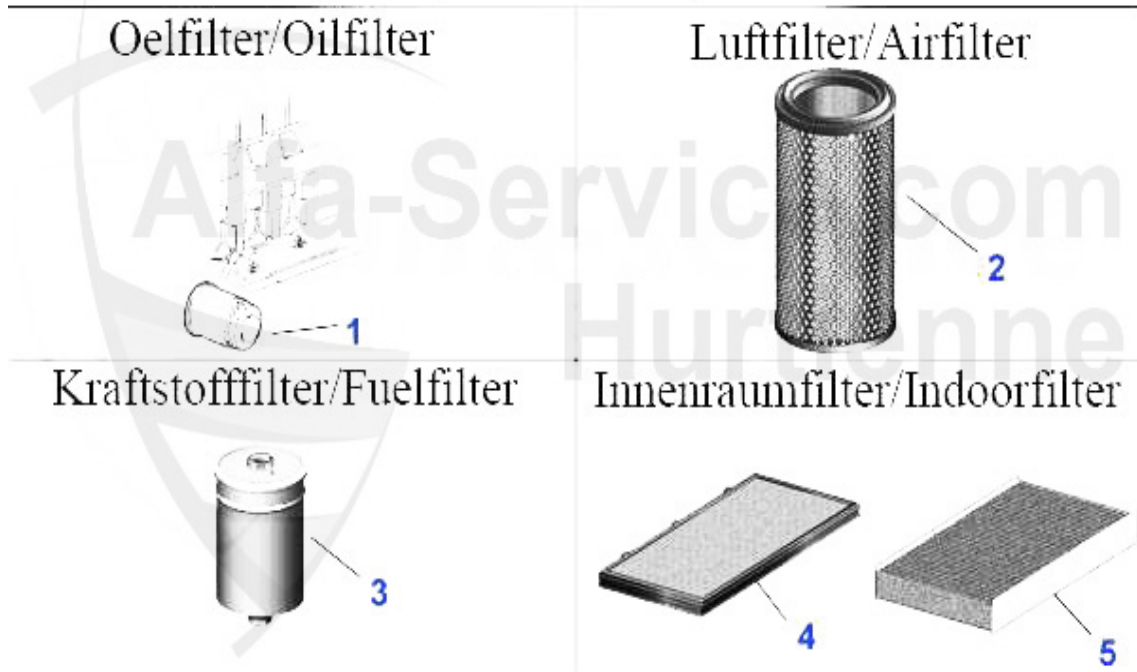

Filter gtv/spider (916) 1.8/2.0 TS

1	OF519	OE. 46808398/71736159 OILFILTER	8.90 EUR
1	OF352	OE.46808398 OIL FILTER GTV/SPIDER (916) TS, SPIN ON TYP	7.18 EUR
1	OF128	OIL FILTER GIULIETTA 1.8TB/MITO 1.6/ BRERA 1.8TB 159 1.	6.95 EUR
2	LF93	OE. 60811342 AIR FILTER	28.50 EUR
3	KF86	OE.60506968 FUEL FILTER 75, 164 SUPER, GTV/SPIDER (916)	25.89 EUR
4	IF309	OE.60810570 INDOOR FILTER 145/6/155 >96 GTV Spider(916)	26.91 EUR
5	IF314	OE.60812197 CABIN FILTER 145/6/155 96> GTV/SPIDER (916)	26.91 EUR