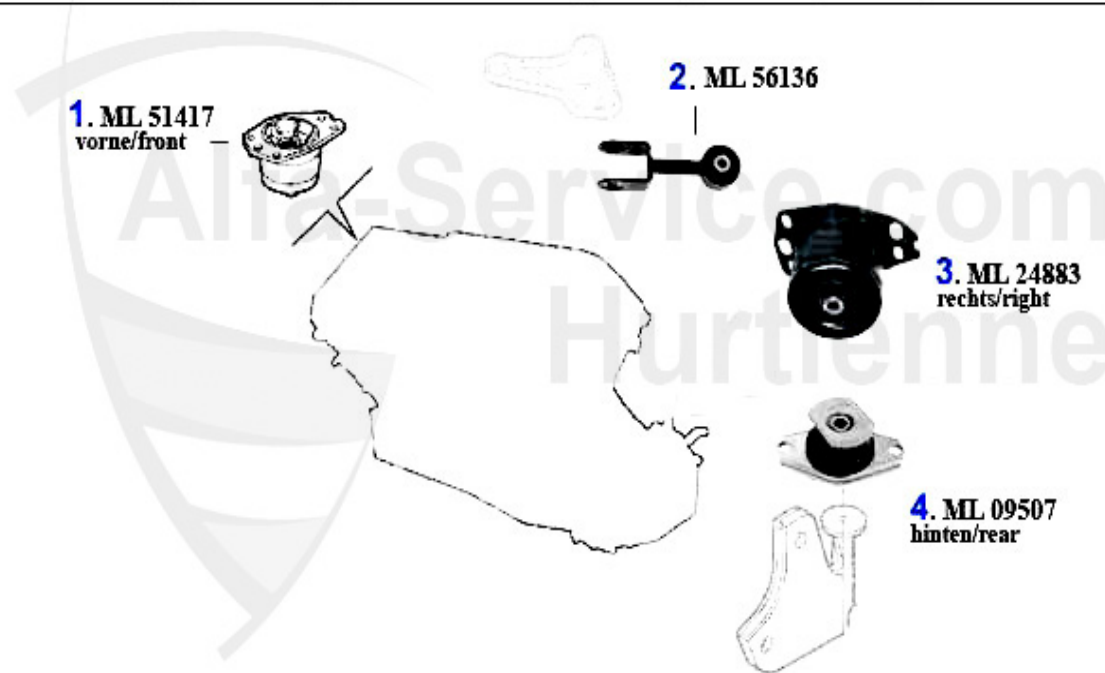

3. ML 24883
rechts/right

4. ML 09507
hinten/rear

3 ML24883

OE. 60624883 ENGINEMOUNT RR gtv/spider (916) 2.0 V6 Tur

120.00 EUR

Motorlager/Enginemount gtv/spider (916) V6 24V

2	ML56136	OE. 60656136 ENGINEROD gtv/spider (916) V6 24V	67.50 EUR
3	ML24883	OE. 60624883 ENGINEMOUNT RR gtv/spider (916) 2.0 V6 Tur	120.00 EUR