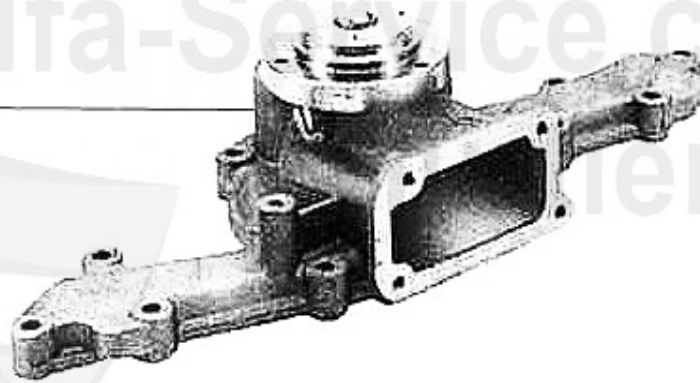

Thermostat gtv/spider (916) 3.0 V6

1. TH 657187

1 TH657187

THERMOSTAT 155,156,166,GTV,SPIDER (916) 6 CYL. (WITH HO

59.00 EUR

Wasserpumpe/Waterpump gtv/spider (916) 3.0 V6

1 WP01110

OE. 60668488 WATER PUMP 155 2.5 V6,164/ 916 3.0 V6