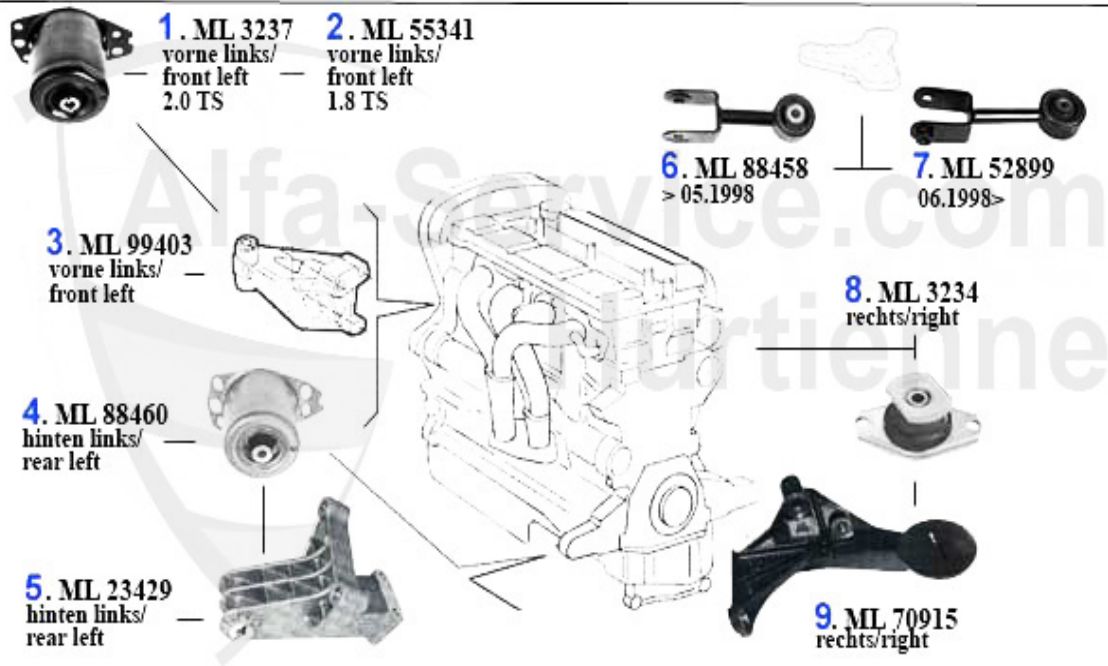

Motorlager/Enginemount gtv/spider (916) 1.8/2.0 TS

1	ML3237	FRONT ENGINE MOUNT 145/6,155 all TS MODELS 16V & 6 CYL.	69.00 EUR
3	ML99403	OE. 60672234/60599403 ENGINE MOUNT	109.00 EUR
4	ML88460	ENGINE MOUNT 145/6,147 (74KW),155,156, GTV/SPIDER (916)	99.00 EUR
8	ML3234	OE. 7652240/60808861 ENGINE MOUNT	79.50 EUR
9	ML70915	OE. 7770915 SUPPORT	Preis auf Anfrage