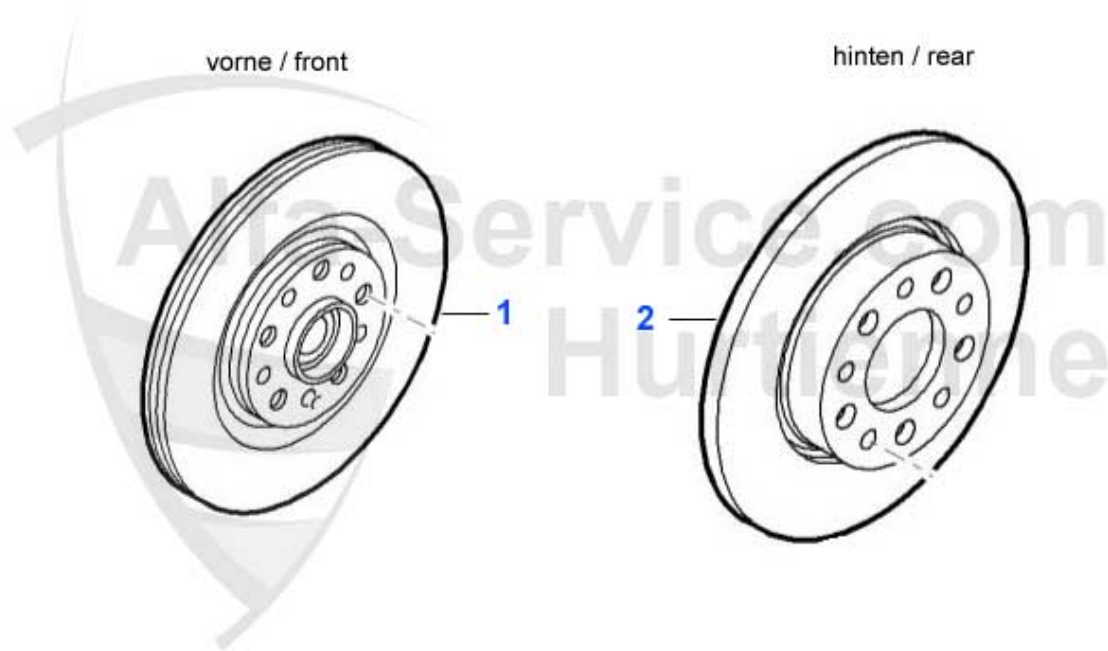

Brera/Spider (939) > BRAKE > BRAKE DISKS

1	BS60621	FRONT BRAKE DISC 156 2,2 JTS 05-08 Brera >05/Spider >06	93.00 EUR
2	BS60273	REAR BRAKE DISC 159 2,2JTS (05-08) BRERA 05>/SPIDER 06>	100.00 EUR