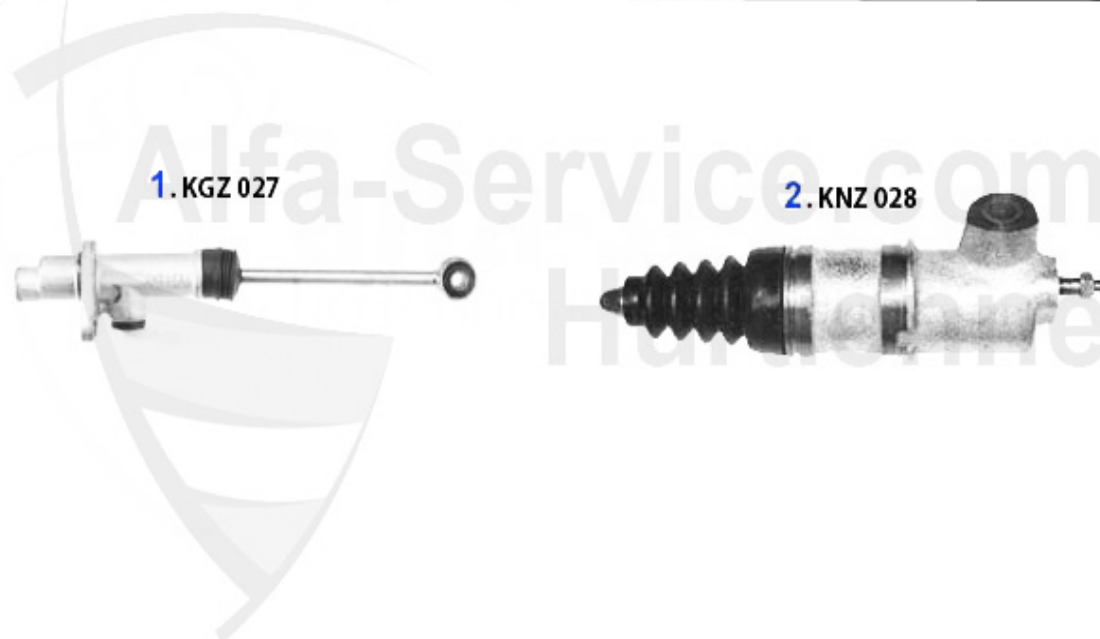

Kupplungsbetätigung/Clutch Actuation gtv/spider (916) 3.0 V6 24V

1	KGZ027	OE.60814827,CLUTCH MASTER CYLINDER 145/6,155,GTV/SPIDER	74.99 EUR
2	KNZ028	OE. 60801577 CLUTCH SLAVE CYLINDER	55.00 EUR
2	KNZ008	OE. 60502665 CLUTCH SLAVE CYLINDER	62.00 EUR