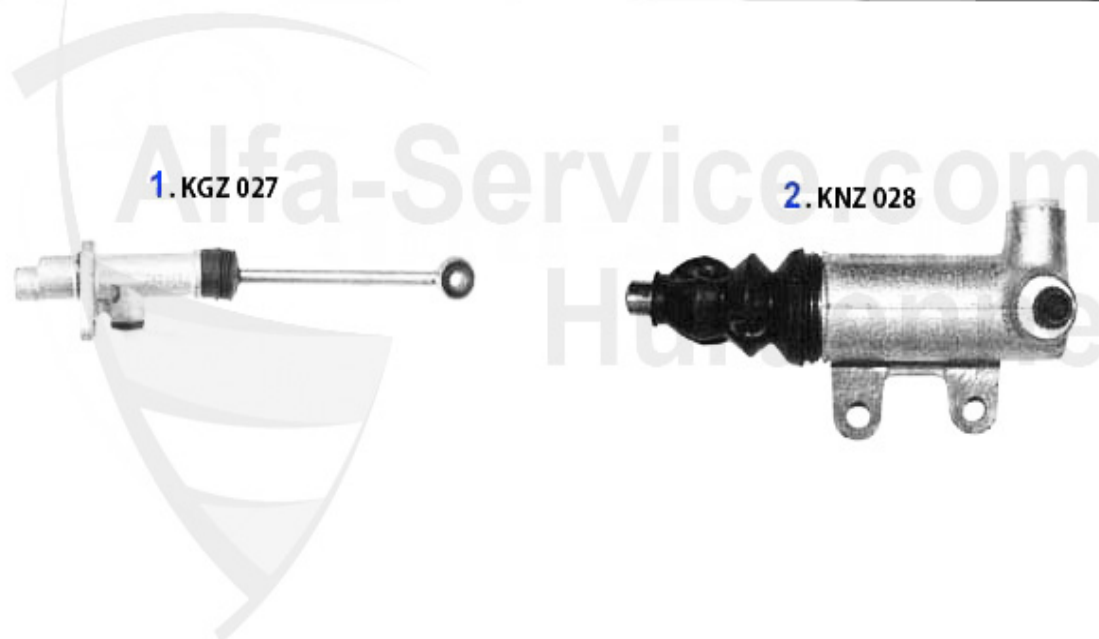

Kupplungsbetätigung/Clutch Actuation gtv/spider (916) 2.0 V6 Turbo

1	KGZ027	OE.60814827,CLUTCH MASTER CYLINDER 145/6,155,GTV/SPIDER	74.99 EUR
2	KNZ028	OE. 60801577 CLUTCH SLAVE CYLINDER	55.00 EUR
2	KNZ008	OE. 60502665 CLUTCH SLAVE CYLINDER	62.00 EUR