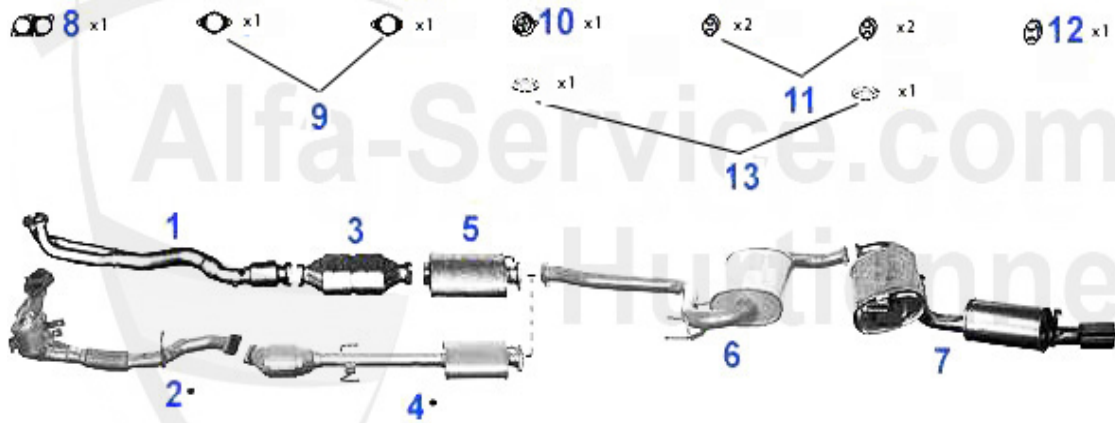

Abgasanlage/Exhaust System gtv/spider (916) 1.8/2.0 TS

SPIDER / GTV 16V TWIN SPARK 1.8i/2.0i

• 2.0 (EURO 3) (02/02-)

'95-

1	VSD102101	FRONT MUFFLER SPIDER/GTV (916) 1.8 & 2.0 TS 95> 145/6	219.00 EUR
2	KAT74780	OE. 60674780 EXHAUST PIPE CATALIZED gtv/spider (916) 2.	Preis auf Anfrage
2	KAT78256	OE. 60678256 EXHAUST PIPE CATALIZED gtv/spider (916) 2.	Preis auf Anfrage
4	KAT67547	OE.60667547 SILENCER CATALIZED gtv/spider (916) 2.0 TS	660.91 EUR
5	MSD102103	MIDDLE SILENCER GTV/SPIDER (916) 1.8/2.0 TS	118.00 EUR
6	MSD102106	MIDDLE SILENCER GTV/SPIDER 95>	169.00 EUR
7	NSD102109	REAR SILENCER GTV/SPIDER (916) 95 >	215.00 EUR
8	SAT094474	Dichtung VSD spider/gtv (916) 145/6,155,156 2.0 TS 16V	10.77 EUR
9	SAT094487	CATALYST GASKET SPIDER/GTV (916)	5.08 EUR
10	SAT091012	OE 60503033, RUBBER/EXHAUST MOUNTING DIVERSE TYPES	4.00 EUR
11	SAT091143	SILENT BLOC MUFFLER SUSPENSION SPIDER/ GTV (916),156,16	3.53 EUR
12	SAT091014	SILENT BLOC REAR SILENCER SUSPENSION SPIDER/GTV (916),	4.11 EUR
13	SAT094003	MUFFLER RING FOR VARIOUS MODELS	10.50 EUR