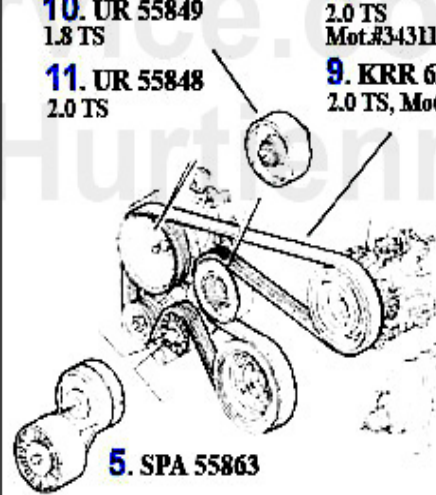

1. **6. KRR 6PK1855**
   1.8 TS
2. **7. KRR 7PK1952**
   2.0 TS, >Mot.#343116
3. **8. KRR 6PK1975**
   2.0 TS
   Mot.#343117-2835764
4. **9. KRR 6PK1960**
   2.0 TS, Mot.#2835765>
5. **10. UR 55849**
   1.8 TS
6. **11. UR 55848**
   2.0 TS

5. SPA 55863

5. SPA 55863

1	KRR6PK1045	Keilrippenriemen 6PK1045 145/6 Bj. 97>,155,156,gtv&spid	20.00 EUR
2	KRR7PK1083	Keilrippenriemen 7PK1083 145/6,155 156,166,gtv/spider (	35.90 EUR
3	KRR6PK1082	Keilrippemriemen 6PK1082 145/6 2.0 TS 16V,147 2.0 TS/JT	25.00 EUR
4	KRR6PK1062	Keilrippenriemen 6PK1062 147,156 2. 0 16V TS CF 3 ohne	22.50 EUR
5	SPA55863	DRIVE BELT TENSIONER 145/6/7,155/6,166,916 2.0	45.51 EUR
6	KRR6PK1855	V-RIBBED BELT 6PK1855,OE.60814395,145/6 1.4/1.8 TS 16V	28.50 EUR
7	KRR7PK1952	Keilrippenriemen 7PK1952 145/6,155, gtv/spider (916) 2.	52.50 EUR
8	KRR6PK1975	OE.60815414/60630741 RIBBED V- BELT,156/166/GTV/SPIDER(	35.50 EUR
9	KRR6PK1960	RIBBED BELT 6PK1960	40.00 EUR
10	UR55849	OE.60812515,REVERSE ROLLER FOR RIPPED V-BELT 145/6/7,15	34.00 EUR
11	UR55848	DRIVE BELT BEARING 156 2.0,145,166,916	55.00 EUR