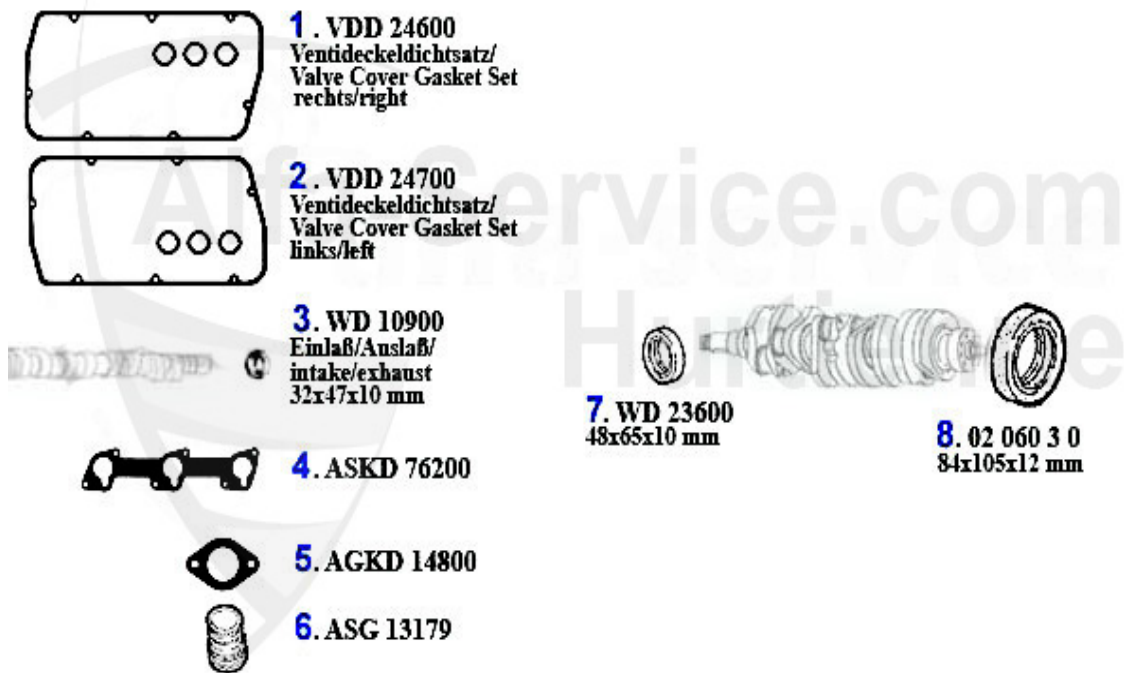

Dichtungen Motor/Gaskets Engine gtv/spider (916) 2.0 V6 Turbo

1	VDD24600	CAM COVER GASKET RIGHT 6,75,90 INCL. RUBBER PLUG FOR SP	39.90 EUR
2	VDD24700	CAM COVER GASKET LEFT 6,75,90	39.90 EUR
3	WD10900	OIL SEAL CAMSHAFT 6/75/90/164/166/GTV/6, GTV/SPIDER (91	16.95 EUR
4	ASKD76200	Ansaugkrümmerdichtung 155,164/Super ,166,gtv/spider V6	9.13 EUR
5	AGKD14800	Abgaskrümmerdichtung 6,75,90,155, 164/Super,RZ/SZ 6-Zyl	6.69 EUR
6	ASG13179	INTAKE RUBBER 6 CYLINDER 12V ENGINE OE 60513179	23.80 EUR
7	WD23600	OE. 60567607 Sealing Gasket	21.00 EUR
8	02 060 3 0	OIL SEAL CORTECO (84/105/12) CRANKSHAFT REAR for Spider	35.50 EUR