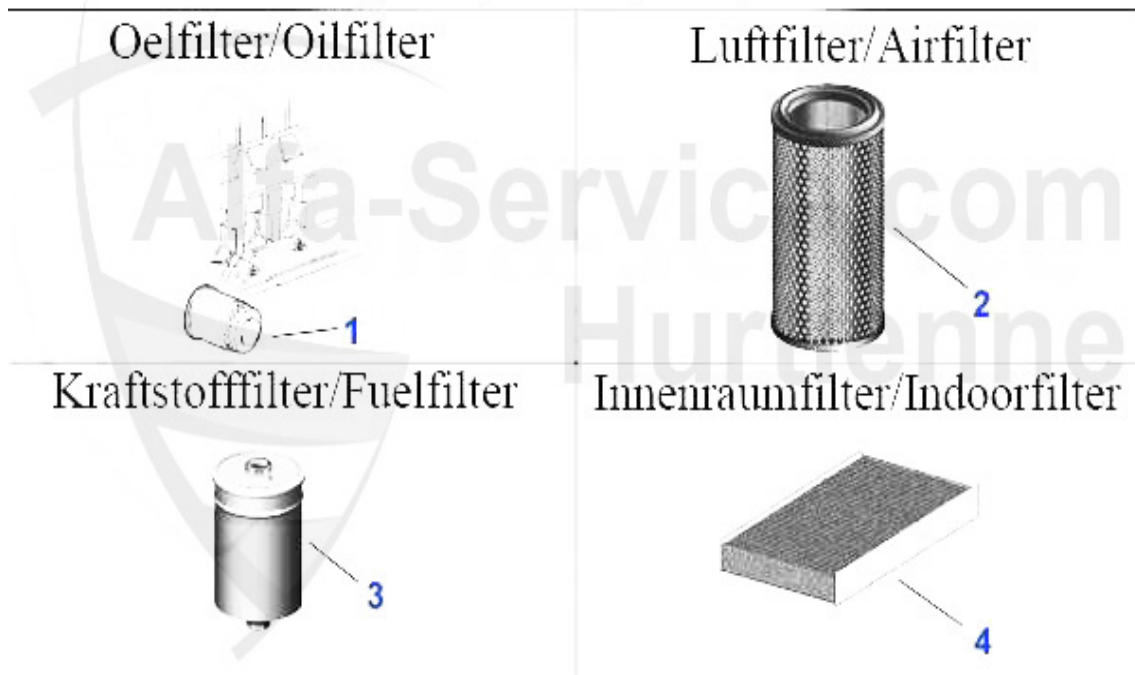

Filter gtv/spider (916) 3.0 V6

1	OF124	OE. 46805830 OILFILTER	9.13 EUR
2	LF93	OE. 60811342 AIR FILTER	28.50 EUR
3	KF86	OE.60506968 FUEL FILTER 75, 164 SUPER, GTV/SPIDER (916)	25.89 EUR
4	IF314	OE.60812197 CABIN FILTER 145/6/155 96> GTV/SPIDER (916)	26.91 EUR