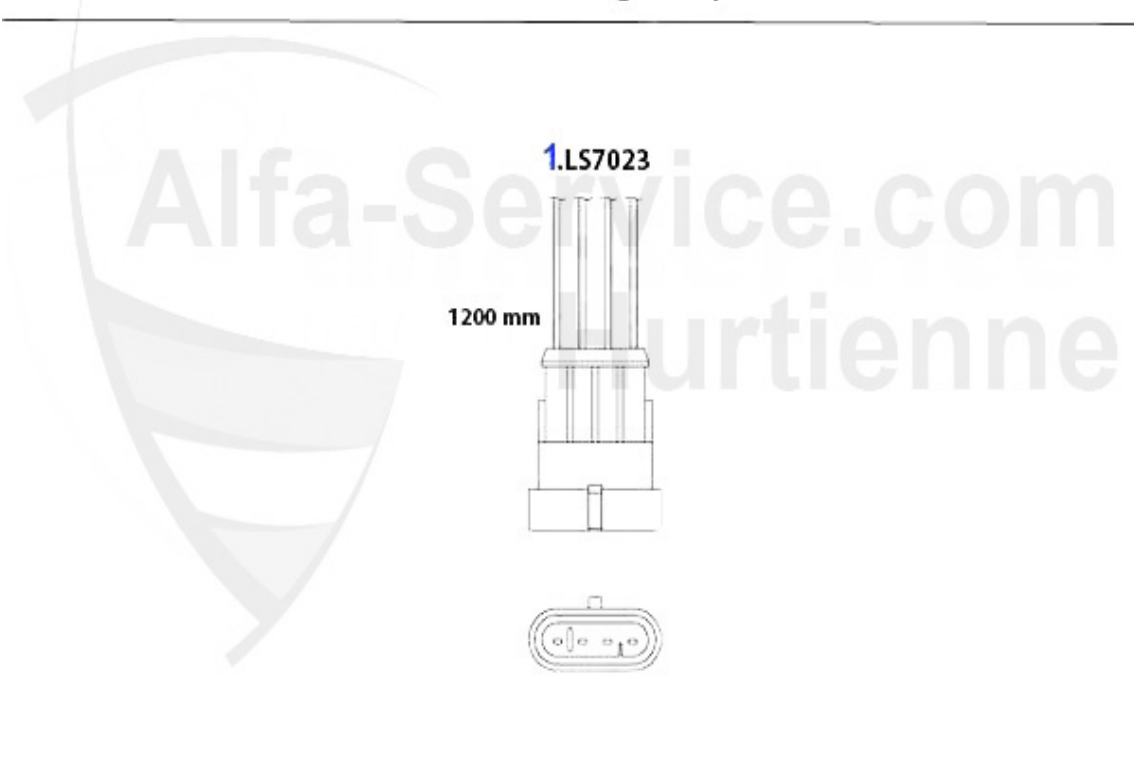

Lambda-Sonde/Lambda Probe gtv/spider (916) 3.0 V6 12V

1	LS7023	Lambda-Sonde 145/6 2.0 16V TS bj. 11.96>,156 1.6 16V T	78.99 EUR