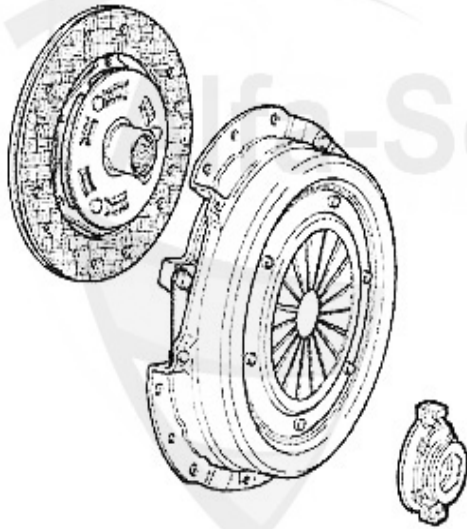

Ausrücker/Sleeve Bearing gtv/spider (916) 2.0 V6 Turbo

1. FH 11951

1 FH11951

GUIDE BUSH FOR CLUTCH RELEASE BEARING 3 HOLES 145/6,147

79.00 EUR

Kupplungs-Kit/Clutch Set gtv/spider (916) 3.0 V6 12V

1. KK 790001
Ø 230 mm
B.j >98