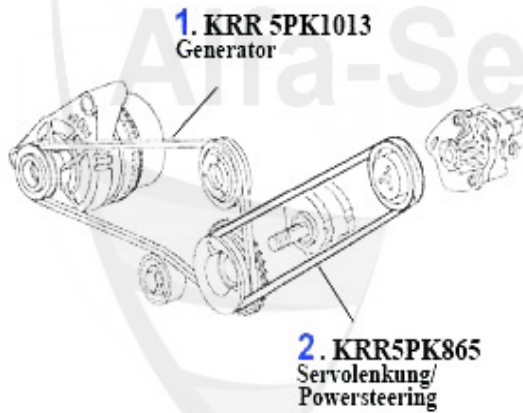

Keilriemen/V-Belt gtv/spider (916) 3.0 V6 12V

ohne/without
Klimaanlage/AC:

mit/with
Klimaanlage/AC: