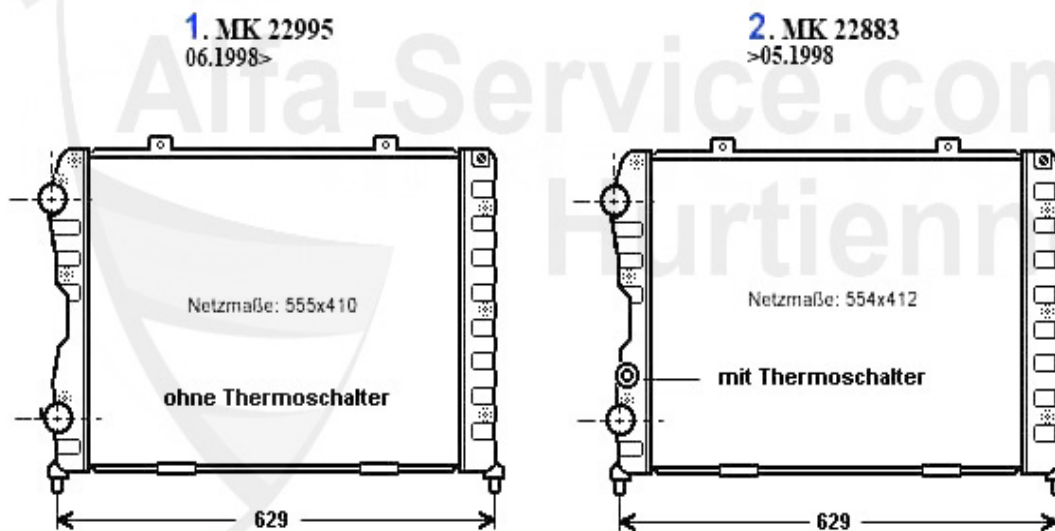

1 WP01110

OE. 60668488 WATER PUMP 155 2.5 V6,164/ 916 3.0 V6

109.50 EUR

1 KWB16508

OVERFLOW CONTAINER 159 05-10/BRERA 05-10/SPIDER 06-10

29.50 EUR

Motorkühler/Radiator gtv/spider (916) 3.0 V6

1	MK22995	OE. 60628578 RADIATOR	359.00 EUR
2	MK22883	RADIATOR GTV/SPIDER (916) 2.0 V6 Turbo, 3.0 V6 all 1.8/	375.00 EUR