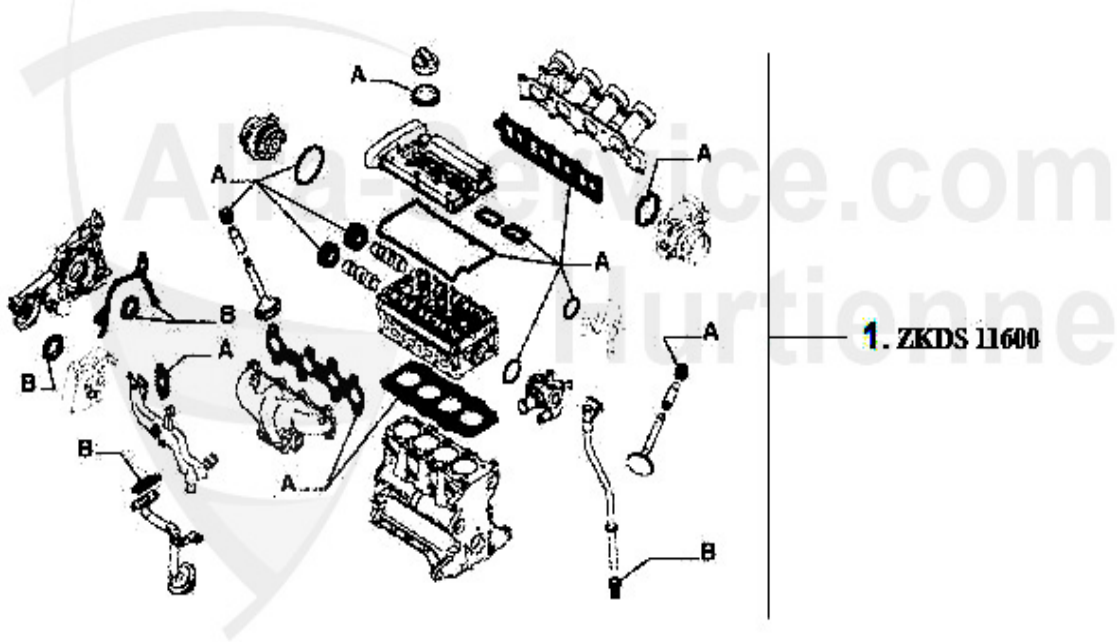

Kopfdichsatz/Head Set gtv/spider (916) JTS

1 ZKDS11600

HEAD GASKET SET 156,GTV/SPIDER (916) NUOVO GT 2.0 JTS

179.00 EUR