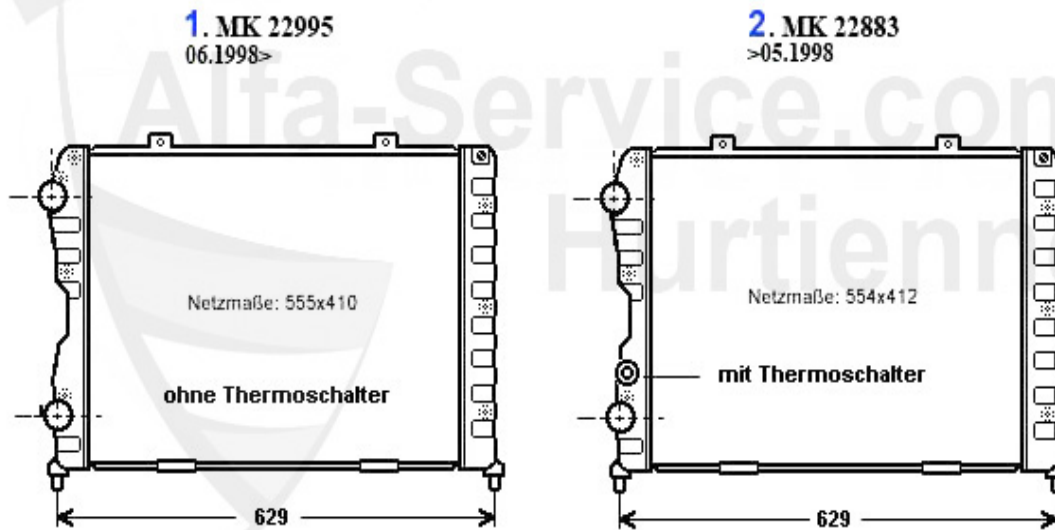

109.50 EUR

1 KWB16508

OVERFLOW CONTAINER 159 05-10/BRERA 05-10/SPIDER 06-10

29.50 EUR

Motorkühler/Radiator gtv/spider (916) V6 24V

1	MK22995	OE. 60628578 RADIATOR	359.00 EUR
2	MK22883	RADIATOR GTV/SPIDER (916) 2.0 V6 Turbo, 3.0 V6 all 1.8/	375.00 EUR