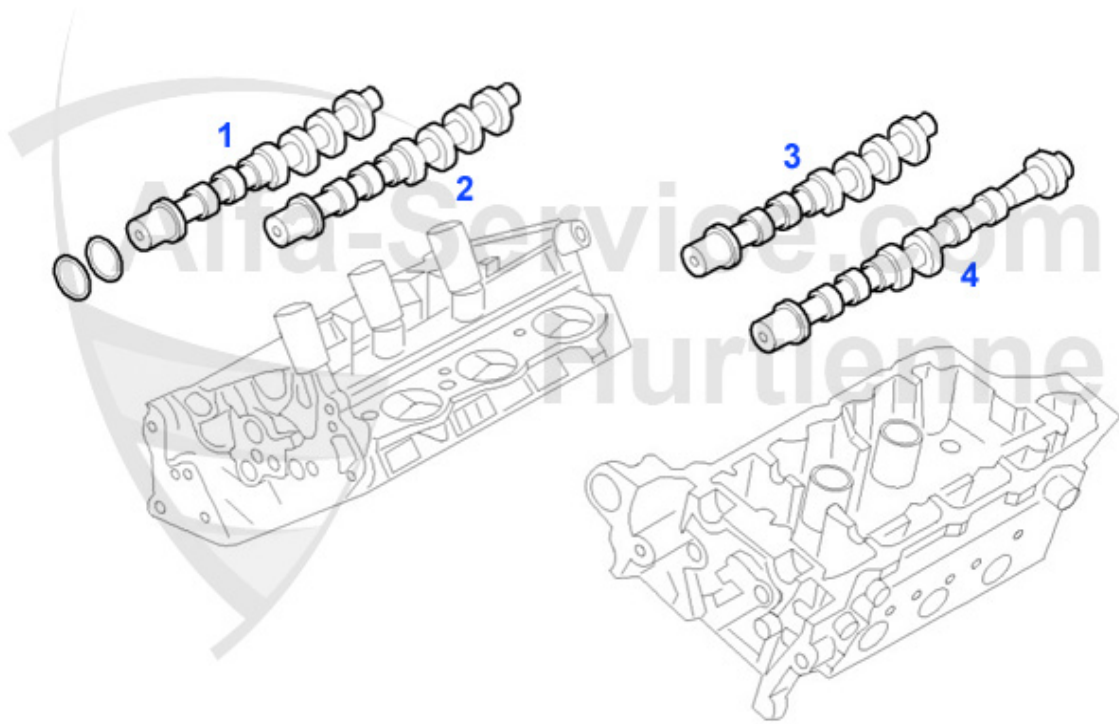

Brera/Spider (939) > ENGINE > VALVE GEAR > 3.2 JTS > CAMSHAFT

1	NKW1593	Nockenwelle Auslass 3,2 CF4 159/Brera/Spider 05-10 Rech	280.00 EUR
2	NKW1594	Nockenwelle Einlass 3,2 CF4 159/Brera/Spider 05-10 Rech	280.00 EUR
3	NKW1595	Nockenwelle Einlass 3,2 CF4 159/Brera/Spider 05-10 Link	280.00 EUR
4	NKW1596	Nockenwelle Auslass 3,2 CF4 159/Brera/Spider 05-10 Link	280.00 EUR