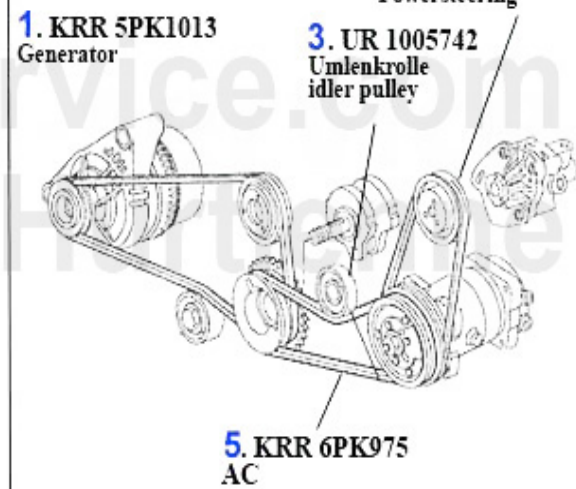

1	KRR5PK1013	OE 60596949 RIBBED DRIVE BELT	19.90 EUR
2	KRR5PK865	Keilrippenriemen 5PK865 spider (916) 3.0 V6 Servopumpe	19.90 EUR
3	UR1005742	OE 60570850	175.00 EUR
5	KRR6PK975	OE 60625590 RIBBED TIME BELT	26.50 EUR