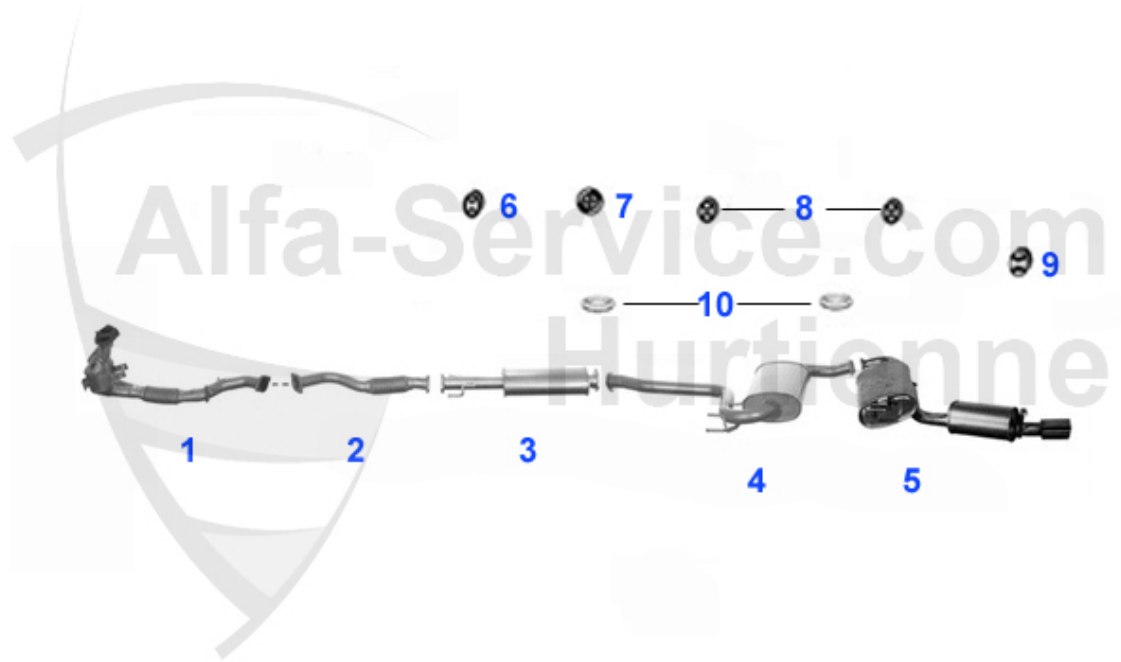

Brera/Spider (939) > EXHAUST SYSTEM > EXHAUST SYSTEM > 2.0 JTS

1	KAT84599	OE. 55184589 EXHAUST PIPE CATALIZED gtv/spider (916) 2.	2124.15 EUR
2	VR116545	FRONT MUFFLER 156/GTV/SPIDER (916)/NUOVO GT 2.0 JTS	184.65 EUR
3	KAT83428	OE. 55183428 SILENCER CATALIZED gtv/spider (916) 2.0 JT	Preis auf Anfrage
4	MSD83429	OE. 55183429 MIDDLE SILENCER gtv/spider (916) 2.0 JTS	261.60 EUR
5	NSD83431	OE. 55183431 REAR SILENCER gtv/spider (916) 2.0 JTS	399.05 EUR
6	SAT091140	Gummi/Auspuffaufhängung 145/6 ESD 16V TS,155 2.0 16V TS	4.19 EUR
7	SAT091012	OE 60503033, RUBBER/EXHAUST MOUNTING DIVERSE TYPES	4.00 EUR
8	SAT091143	SILENT BLOC MUFFLER SUSPENSION SPIDER/ GTV (916),156,16	3.53 EUR
9	SAT091014	SILENT BLOC REAR SILENCER SUSPENSION SPIDER/GTV (916),	4.11 EUR
10	SAT094003	MUFFLER RING FOR VARIOUS MODELS	10.50 EUR