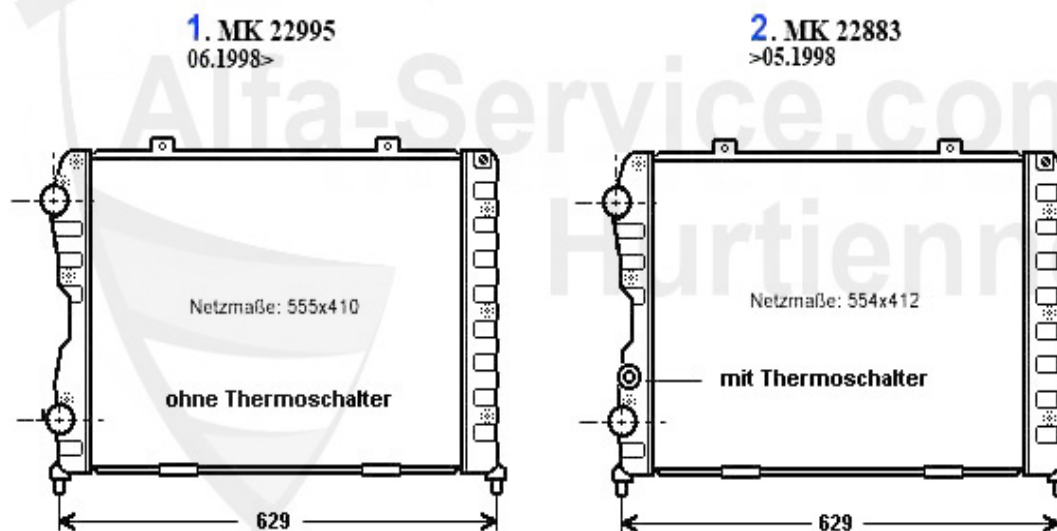

Kühler/Radiator gtv/spider (916) 1.8/2.0 TS

1	MK22995	OE. 60628578 RADIATOR	359.00 EUR
2	MK22883	RADIATOR GTV/SPIDER (916) 2.0 V6 Turbo, 3.0 V6 all 1.8/	375.00 EUR