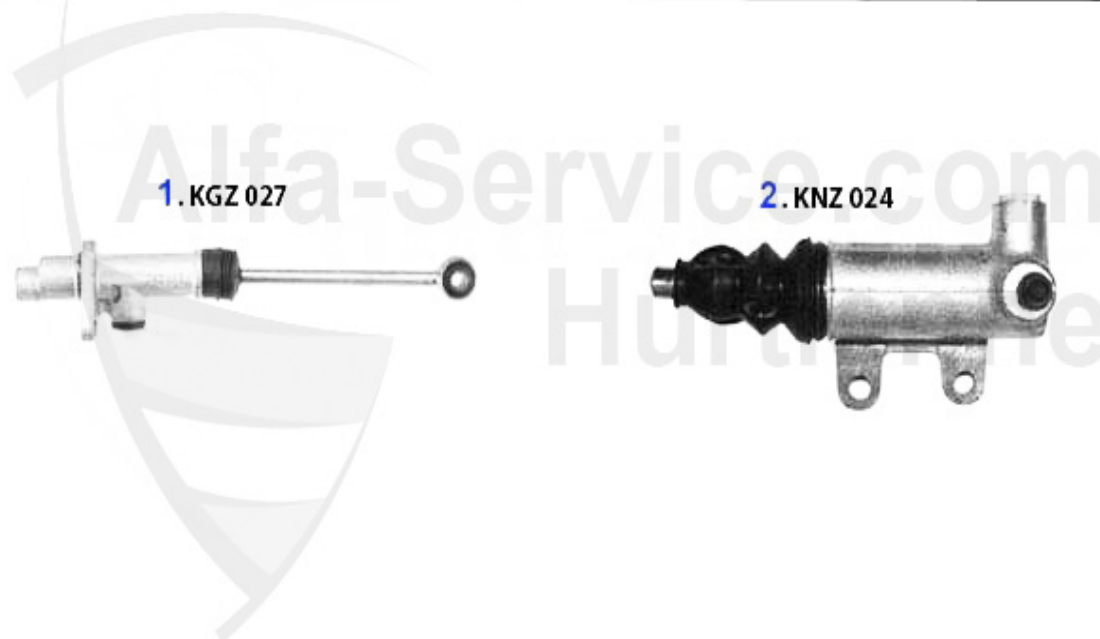

Brera/Spider (939) > DRIVETRAIN > CLUTCH ACTUATION > 2.0 JTS

Kupplungsbetätigung/Clutch Actuation gtv/spider (916) 2.0 JTS

1	KGZ027	OE.60814827,CLUTCH MASTER CYLINDER 145/6,155,GTV/SPIDER	74.99 EUR
2	KNZ008	OE. 60502665 CLUTCH SLAVE CYLINDER	62.00 EUR
2	KNZ024	OE.71739541 CLUTCH SLAVE CYL.145/6 155,0075933>,GTV/SPI	59.50 EUR