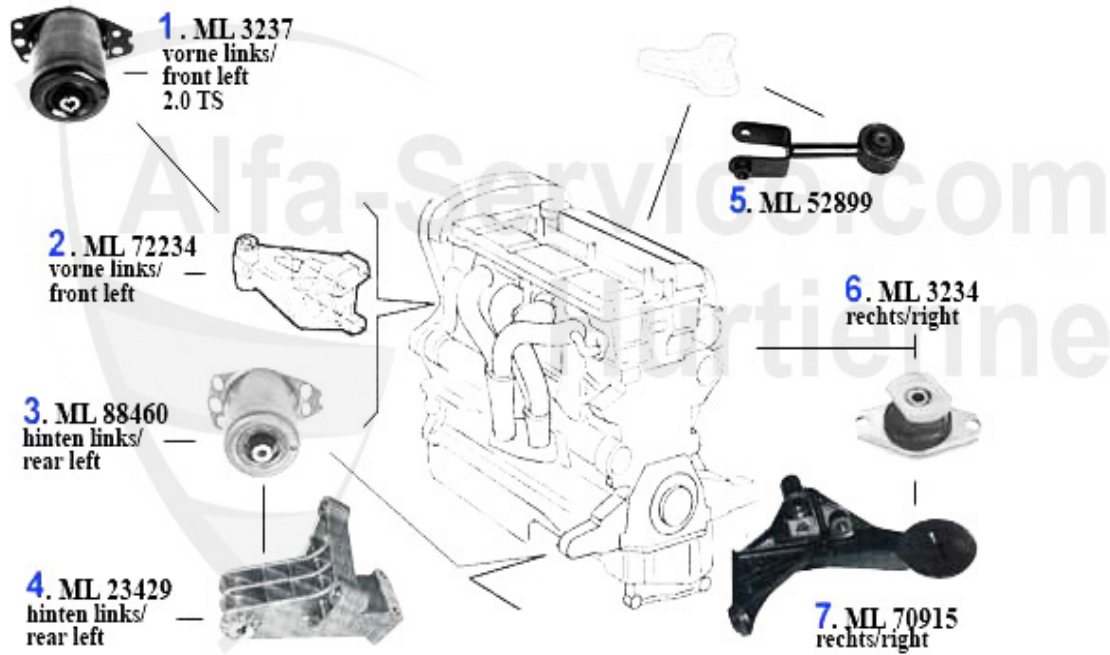

Motorlager/Enginemount gtv/spider (916) 2.0 JTS

1	ML3237	FRONT ENGINE MOUNT 145/6,155 all TS MODELS 16V & 6 CYL.	69.00 EUR
2	ML72234	OE. 60672234 ENGINEMOUNT FR. 156 2002>, gtv/spider (916)	92.50 EUR
3	ML88460	ENGINE MOUNT 145/6,147 (74KW),155,156, GTV/SPIDER (916)	99.00 EUR
6	ML3234	OE. 7652240/60808861 ENGINE MOUNT	79.50 EUR
7	ML70915	OE. 7770915 SUPPORT	Preis auf Anfrage