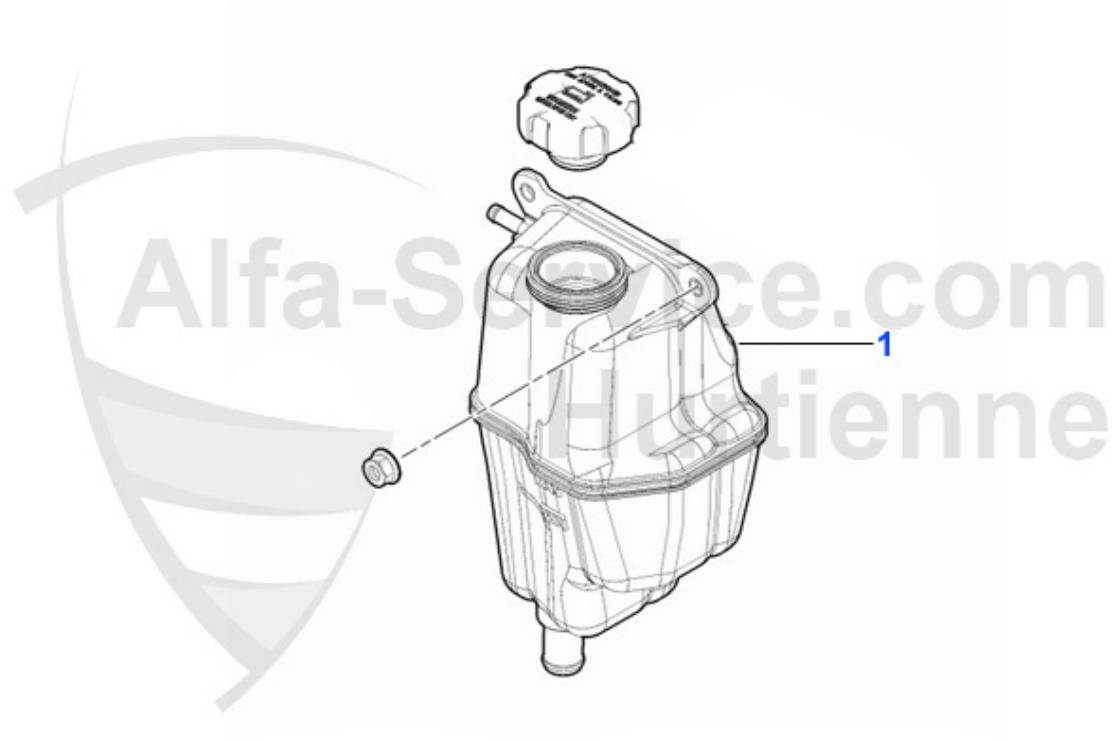

1 KWB16508

OVERFLOW CONTAINER 159 05-10/BRERA 05-10/SPIDER 06-10

29.50 EUR