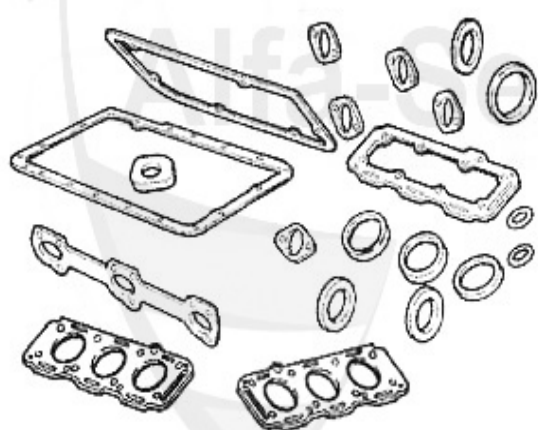

Motordichtsatz/Full Set gtv/spider (916) 2.0 V6 Turbo

1. MDS 1163

1 MDS1163

OE. 5895399 FULL SET 2.0 V6 TURBO

399.00 EUR

Dichtungen Motor/Gaskets Engine gtv/spider (916) V6 12V

1. VDD 24600
Rechts/right, >1998

2. VDD 24800
Rechts/right, 1998->

3. VDD 24700
Links/left, >1998

4. VDD 24900
Links/left, 1998->

5. WD 10900
32x47x10 mm

6. ASKD 76200

7. ASG 13179

8. AGKD 06636

9. WD23600
48x65x10 mm

10. 02 060 3 0
84x105x12 mm

1	VDD24600	CAM COVER GASKET RIGHT 6,75,90 INCL. RUBBER PLUG FOR SP	39.90 EUR
2	VDD24800	OE 60512948 VALVE COVER GASKET	47.01 EUR
3	VDD24700	CAM COVER GASKET LEFT 6,75,90	39.90 EUR
4	VDD24900	OE 60512949 VALVE COVER GASKET	42.90 EUR
5	WD10900	OIL SEAL CAMSHAFT 6/75/90/164/166/GTV/6, GTV/SPIDER (91	16.95 EUR
6	ASKD76200	Ansaugkrümmerdichtung 155,164/Super ,166,gtv/spider V6	9.13 EUR
7	ASG13179	INTAKE RUBBER 6 CYLINDER 12V ENGINE OE 60513179	23.80 EUR
8	AGKD06636	OE. 60506636 GASKET	5.89 EUR
9	WD23600	OE. 60567607 Sealing Gasket	21.00 EUR
10	02 060 3 0	OIL SEAL CORTECO (84/105/12) CRANKSHAFT REAR for Spider	35.50 EUR