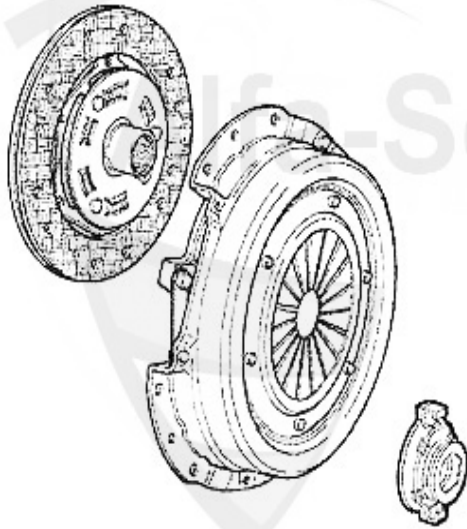

Kupplungs-Kit/Clutch Set gtv/spider (916) 3.0 V6 24V

1. KK 727001
Ø 235 mm
gtv B.j >98

2. KK 735943
Ø 235 mm
gtv/spider Bj. 98>

1	KK727001	CLUTCH-KIT 717 34 944/607 78 039/5896173	389.00 EUR
2	KK735943	OE. 71735943 CLUTCH KIT 166,gtv/spider (916) 3.0 V6 24V	368.28 EUR