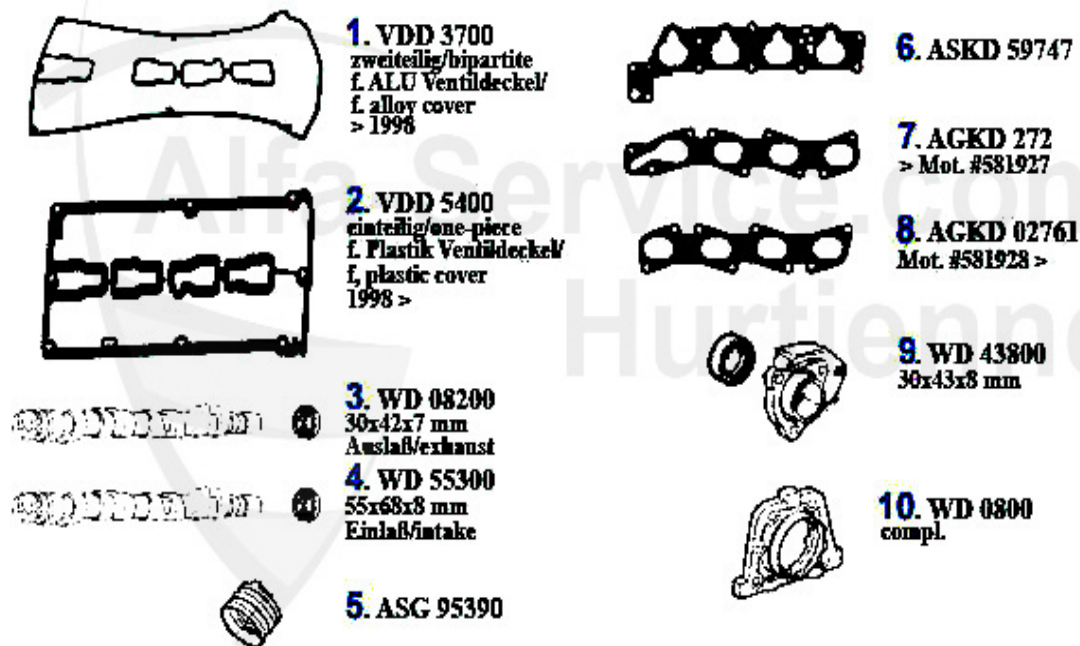

Dichtungen Motor/Gaskets Engine gtv/spider (916) TS 16V

1	VDD3700	VALVE COVER GASKET (2 PIECES) FOR ALLUMINIUM COVER 145/	33.90 EUR
2	VDD5400	CAM COVER GASKET FOR PLASTIC COVER 145/6 , 156 GTV/ SPI	33.50 EUR
3	WD08200	CAMSHAFT 145/6,155,156,GTV/SPIDER (916), 166 VARIOUS 96	15.51 EUR
4	WD55300	CAMSHAFT OIL SEAL 145/6,155,156 1.6,1.7, 1.8,2.0 16V TS	17.90 EUR
5	ASG95390	Ansauggummi 145/6,147,155,156,166, gtv/spider (916),Nuo	8.72 EUR
6	ASKD59747	INTAKE MANIFOLD GASKET 145/6,147,155, 156,166,GTV/SPIDE	25.13 EUR
7	AGKD272	Abgaskrümmen-Dichtung 145/6 2.0 16V TS bj. 95-01,155 2.	24.49 EUR
8	AGKD02761	EXHAUST MANIFOLD GASKET 145/6,147,155, 156,166,GTV/SPID	24.00 EUR
9	WD43800	Siri Kurbelwelle vorne (Riemensch.) 145/6 1.9 TD Bj. 94	9.75 EUR
10	WD0800	OIL SEAL CRANKSHAFT REAR (FLYWHEEL) 147 1.6 TS 16V/1.9	47.50 EUR