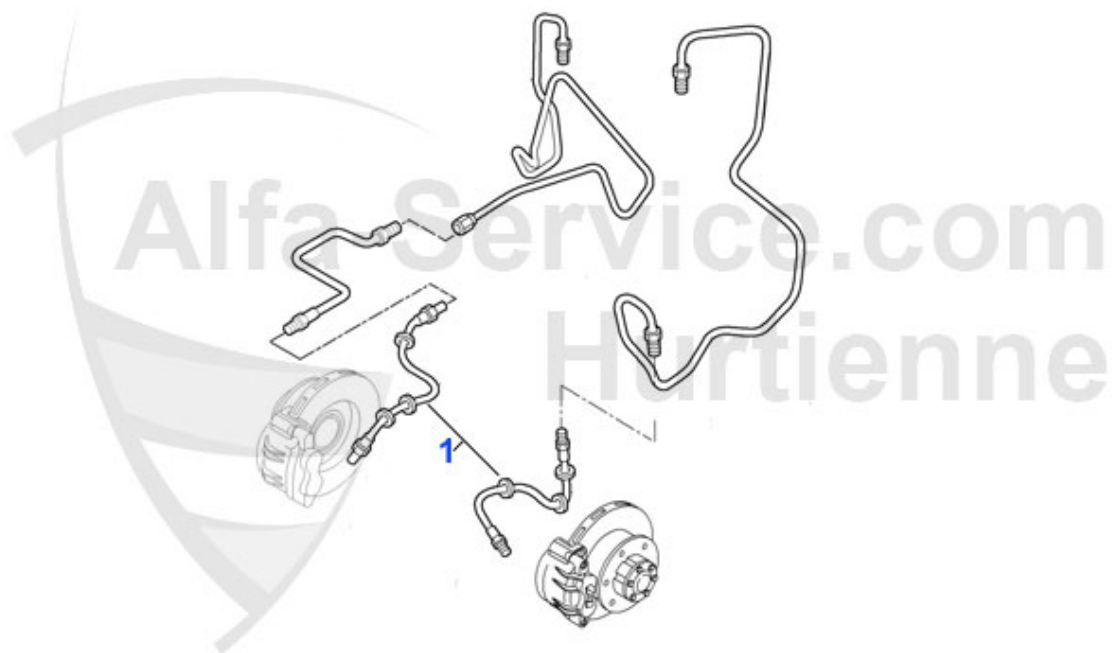

Brera/Spider (939) > BRAKE > BRAKE HOSE FRONT

1 BS511700

Bremsschlauch vorne 159 (05-08) 1,9BZ/1,9TD/2,2BZ Brera

22.00 EUR