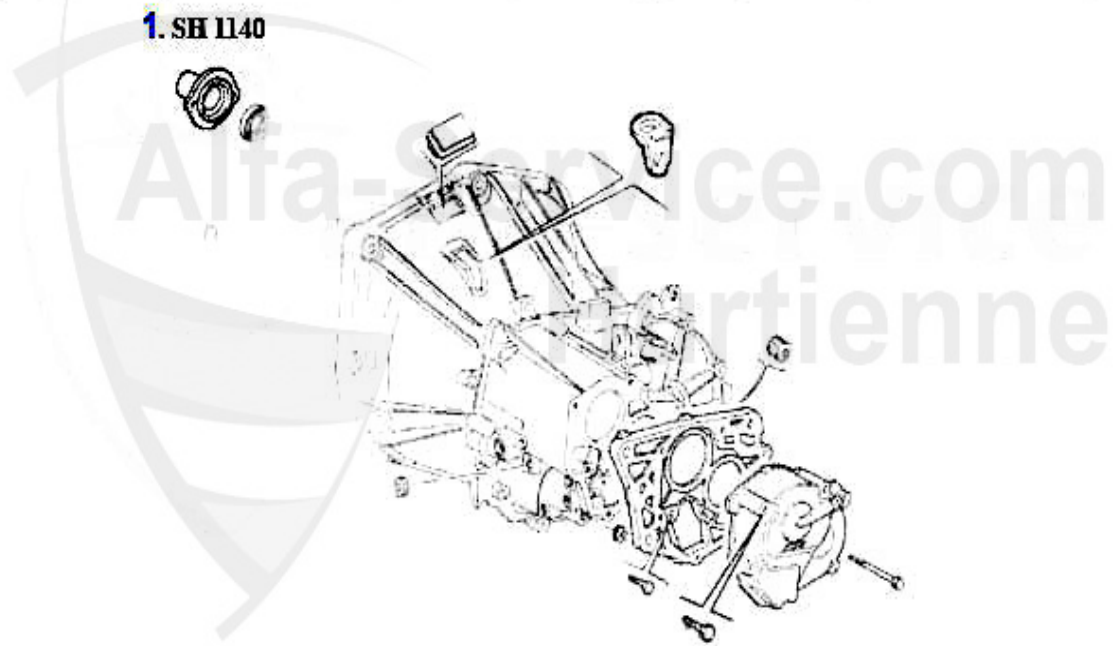

Ausrücker/Sleeve Bearing gtv/spider (916) 1.8/2,0 TS

1 FH1140

Schiebehülse für Ausrücker 145/6, 147,155,156,gtv/spide

49.00 EUR