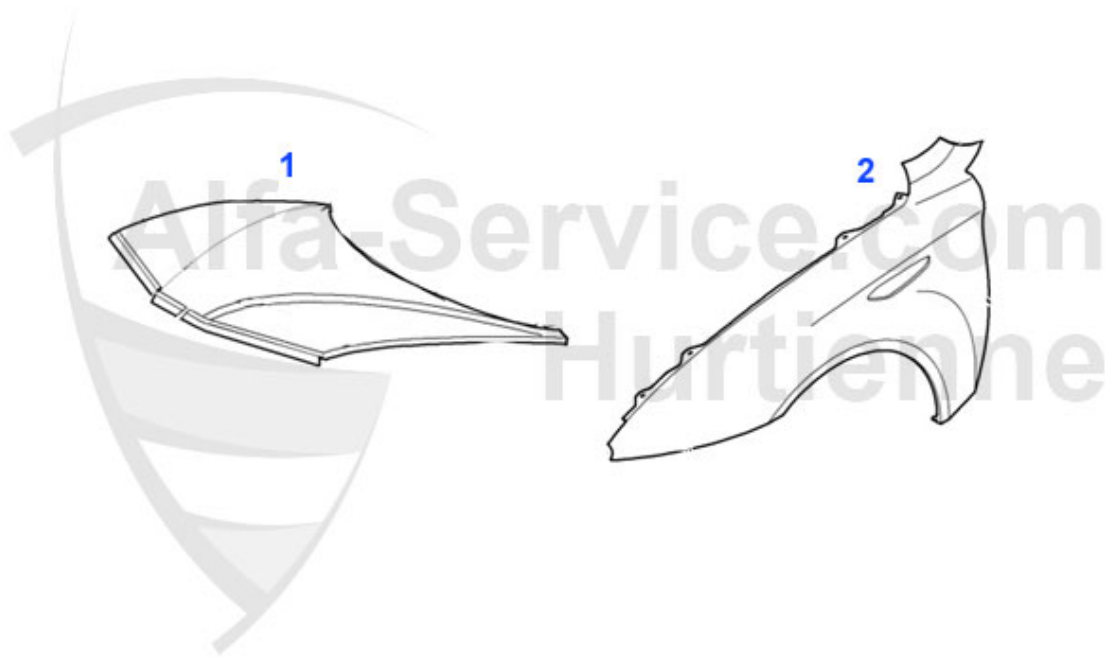

Brera/Spider (939) > BODY > BODY PANELS

1 MH88260

FRONT HOOD 159

386.77 EUR