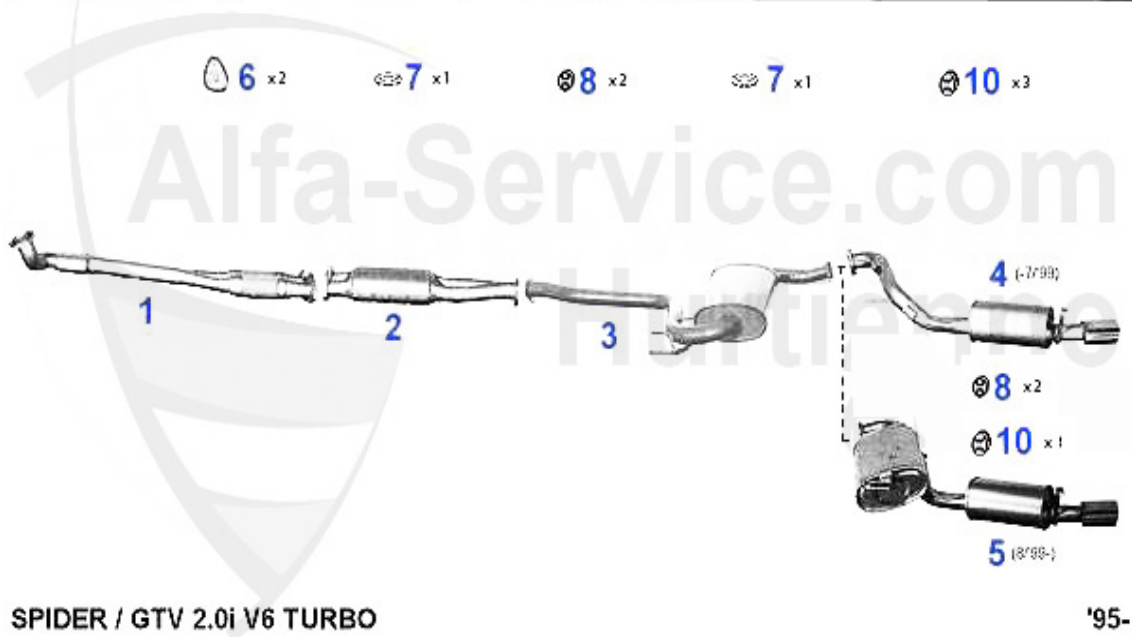

Abgasanlage/Exhaust System gtv/spider (916) 2.0 V6 Turbo

1	VR654442	OE. 60654442 EXHAUST PIPE CATALIZED gtv/spider (916) 2.	Preis auf Anfrage
1	VR656242	OE.60656242 EXHAUST PIPE CATALIZED gtv/spider (916) 2.0	696.55 EUR
2	KAT56116	OE. 60656116 SILENCER CATALIZED gtv/spider (916) 2.0 V6	Preis auf Anfrage
2	KAT53561	OE. 60653561 SILENCER CATALIZED gtv/spider V6 12/24V CF	1277.20 EUR
3	MSD102106	MIDDLE SILENCER GTV/SPIDER 95>	169.00 EUR
4	NSD102207	Endtopf gtv/spider (916) 2.0 turbo Bj. 95-07.99	199.00 EUR
5	NSD102109	REAR SILENCER GTV/SPIDER (916) 95 >	215.00 EUR
6	SAT573540	FRONT PIPE/CAT GASKET 164 SUPER, GTV/ SPIDER (916) 3.0 V	5.50 EUR
7	SAT094003	MUFFLER RING FOR VARIOUS MODELS	10.50 EUR
8	SAT091143	SILENT BLOC MUFFLER SUSPENSION SPIDER/ GTV (916),156,16	3.53 EUR
10	SAT091014	SILENT BLOC REAR SILENCER SUSPENSION SPIDER/GTV (916),	4.11 EUR