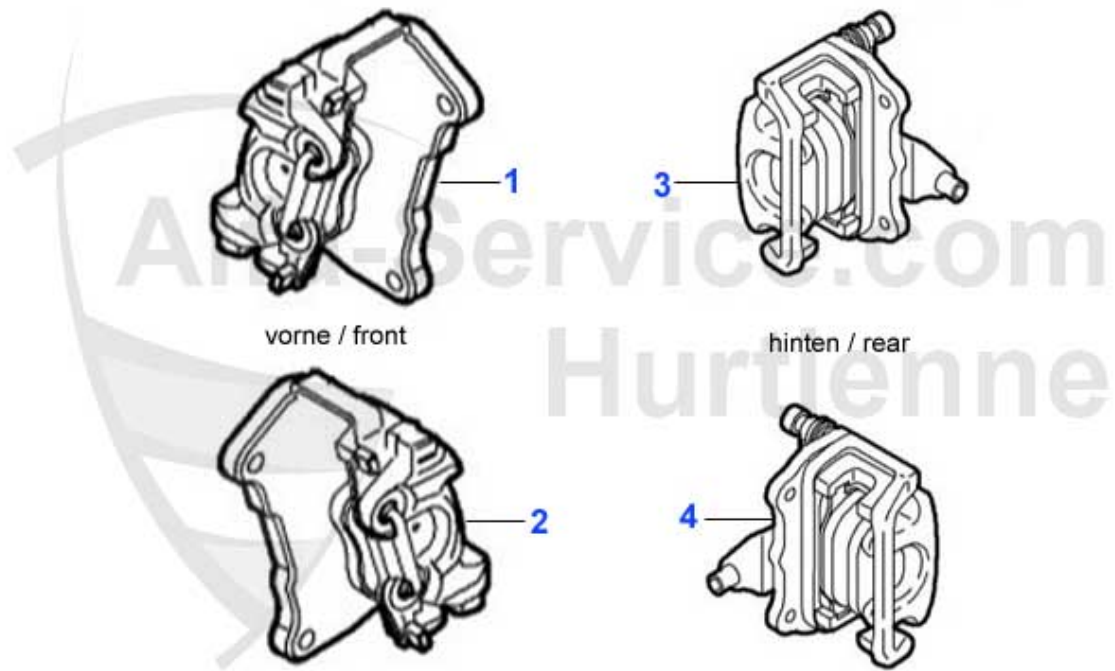

Brera/Spider (939) > BRAKE > CALIPERS

3	BZ3652	Bremssattel hinten rechts 159,Brera Spider (05-09) 1,8T	82.24 EUR
4	BZ3651	Bremssattel hinten links 159,Brera, Spider (05-09) 1,8T	82.24 EUR