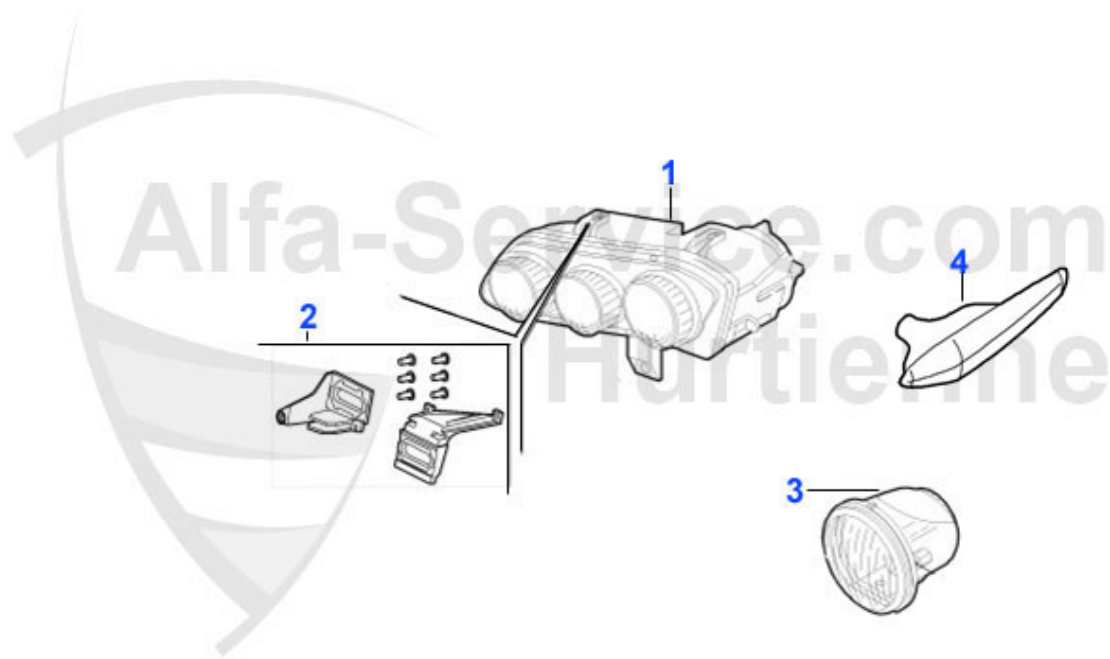

Brera/Spider (939) > BODY > MIRROR

3 ASP48264

Spiegelglas links Brera, Spider 06-10

64.00 EUR

Brera/Spider (939) > BODY > LIGHTNING FRONT

1	SW83987	XENON HEADLIGHT ALFA 159 RIGHT HAND 09/2005>	879.01 EUR
1	SW83988	XENON HEADLIGHT ALFA 159 LEFT HAND 09/2005	879.01 EUR
1	SW82088	Hauptscheinwerfer H1 AR159 rechts Bj.05-08, Brera + Spi	214.78 EUR
1	SW82089	Hauptscheinwerfer H1 AR159 links Bj.05-08, Brera + Spide	214.78 EUR
2	BFK01080	FIXING KIT MAIN LIGHT AR159, LEFT	13.61 EUR
3	NSW04508	FOG LAMP 159, BRERA >05, SPIDER >06	61.24 EUR
4	ZBL91106	ADDITIONAL DIRECTION INDICATOR LAMP 159, RIGHT	30.55 EUR
4	ZBL91105	ADDITIONAL DIRECTION INDICATOR LAMP 159, LEFT	30.55 EUR