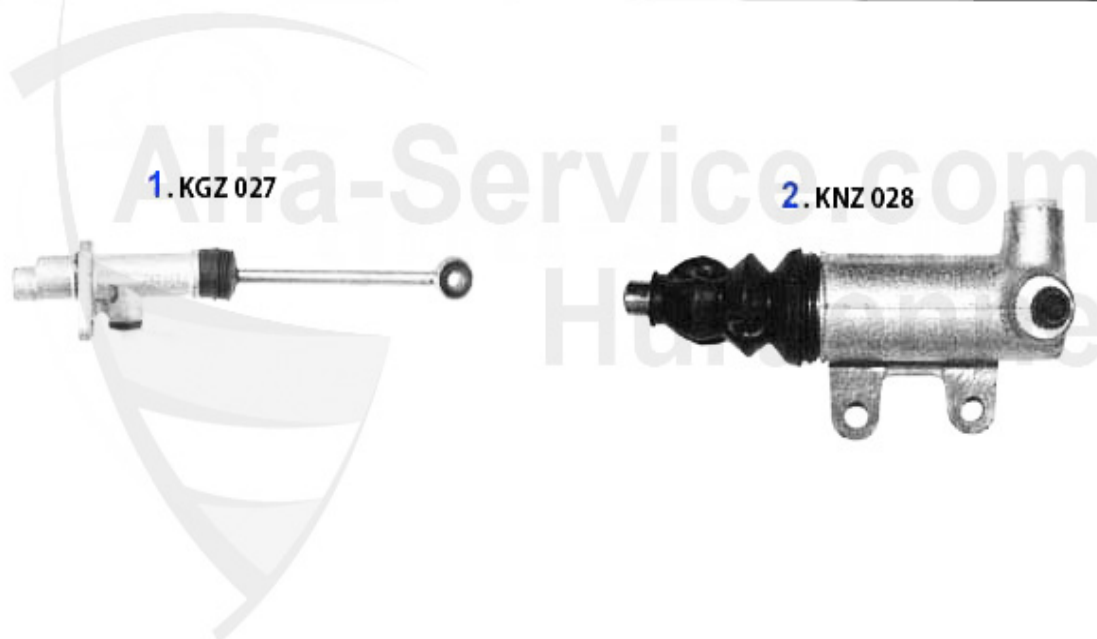

Kupplungsbetätigung/Clutch Actuation gtv/spider (916) 3.2 V6 24V

1	KGZ027	OE.60814827,CLUTCH MASTER CYLINDER 145/6,155,GTV/SPIDER	74.99 EUR
2	KNZ028	OE. 60801577 CLUTCH SLAVE CYLINDER	55.00 EUR
2	KNZ008	OE. 60502665 CLUTCH SLAVE CYLINDER	62.00 EUR