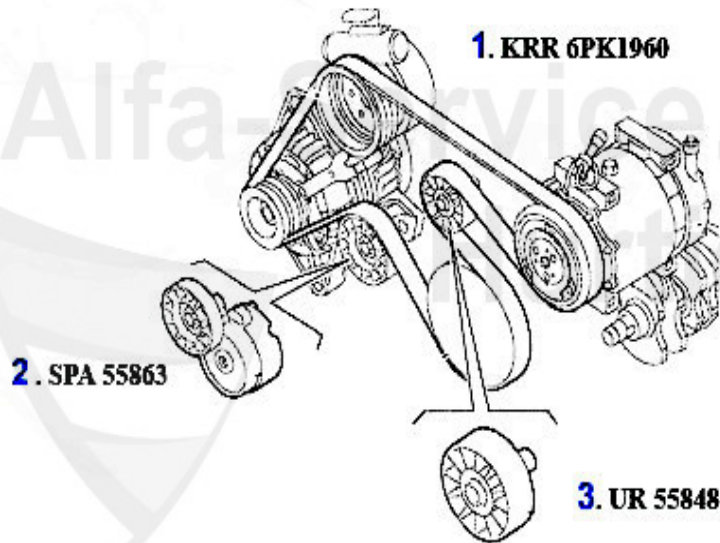

Keilriemen/V-Belt gtv/spider (916) 2.0 JTS

1	KRR6PK1960	RIBBED BELT 6PK1960	40.00 EUR
2	SPA55863	DRIVE BELT TENSIONER 145/6/7,155/6,166,916 2.0	45.51 EUR
3	UR55848	DRIVE BELT BEARING 156 2.0,145,166,916	55.00 EUR