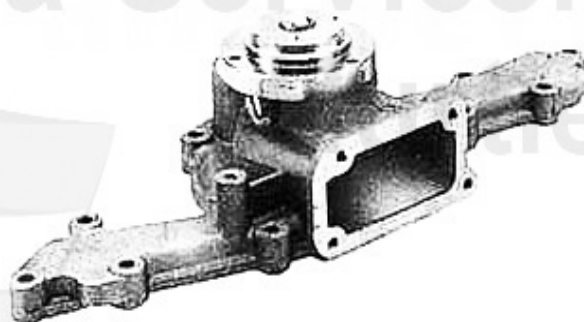

RADIATOR GTV/SPIDER (916) 2.0 V6 Turbo, 3.0 V6 all 1.8/

375.00 EUR

Thermostat gtv/spider (916) 2.0 V6 Turbo

1. TH 614637

1 TH614637

OE. 60614637 THERMOSTAT 916 2.0 V6 Turbo

153.51 EUR

Wasserpumpe/Waterpump gtv/spider (916) 2.0 V6 Turbo