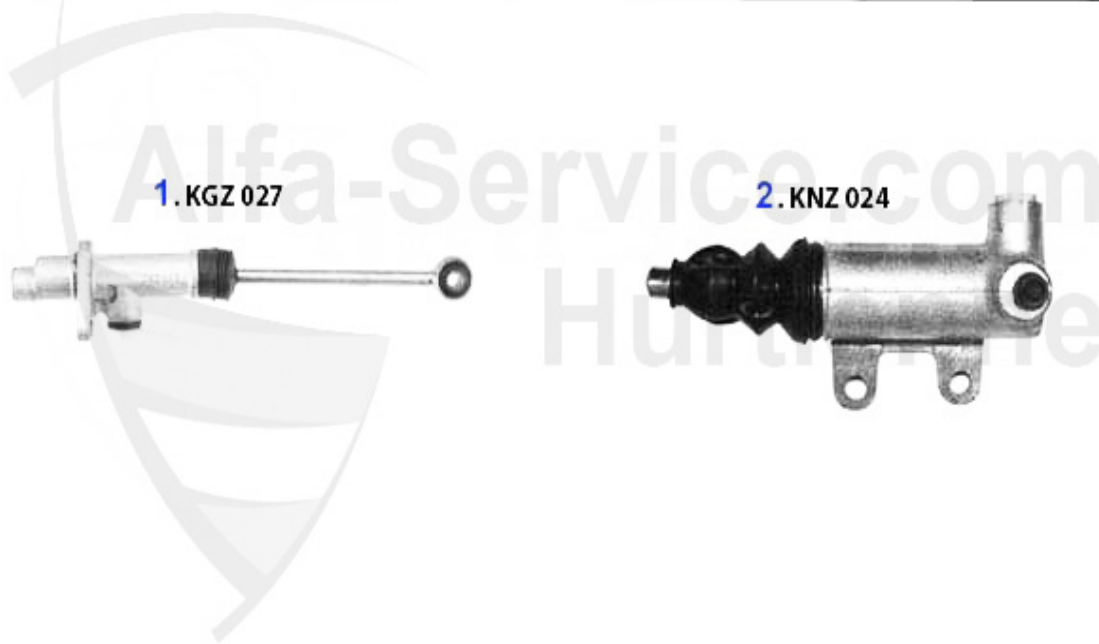

1. FH 11951

1 FH11951

GUIDE BUSH FOR CLUTCH RELEASE BEARING 3 HOLES 145/6,147

79.00 EUR

Brera/Spider (939) > DRIVETRAIN > CLUTCH ACTUATION > 1.8/2.0 TS

Kupplungsbetätigung/Clutch Actuation gtv/spider (916) 1.8/2.0 TS