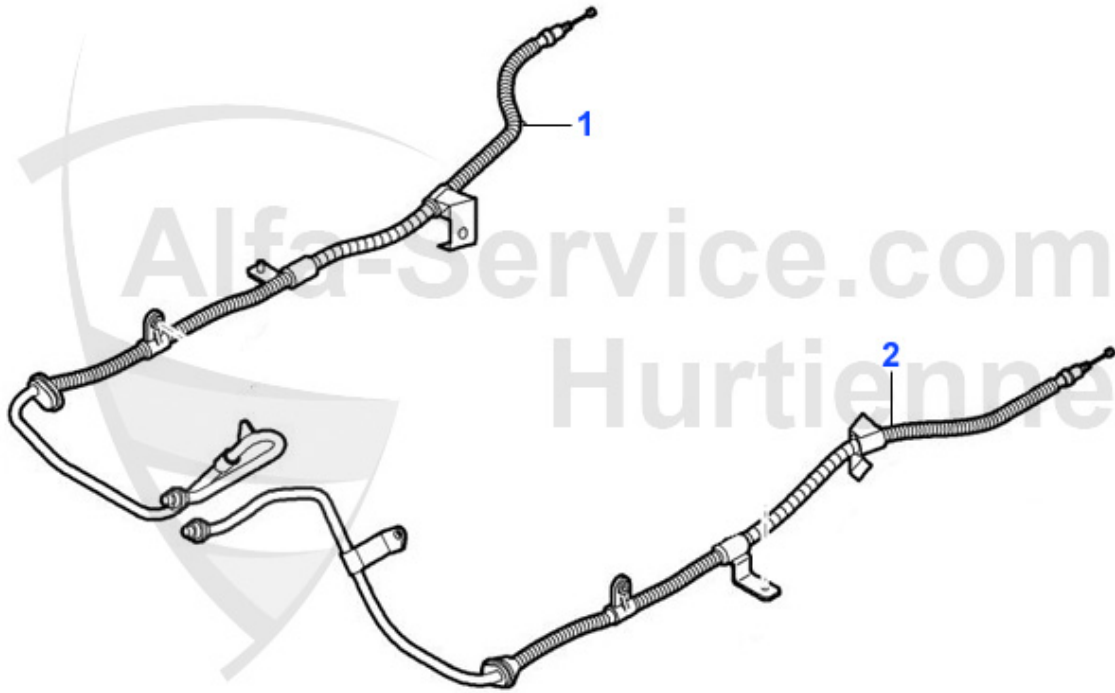

Brera/Spider (939) > BRAKE > BRAKE CABLE

1	HS5484	HANDBRAKE CABLE RIGHT BRERA 05-10 SPIDER 06-10	52.50 EUR
2	HS5483	HANDBRAKE CABLE LEFT BRERA 05-10 SPIDER 06-10	52.50 EUR