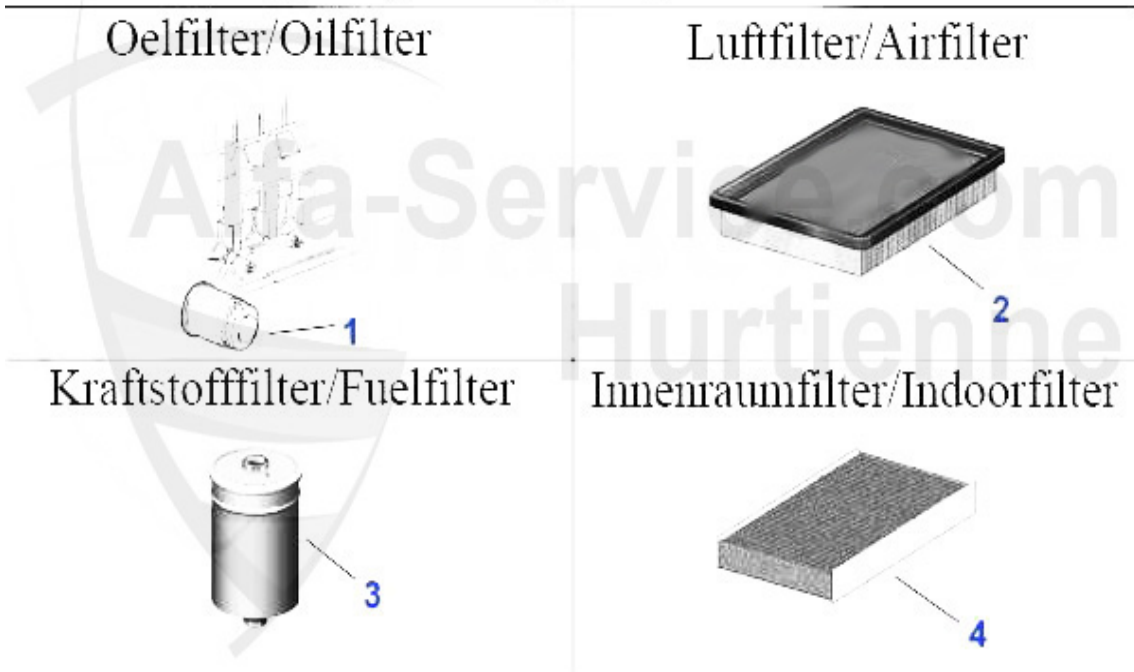

Filter gtv/spider (916) 2.0 V6 Turbo

1	OF124	OE. 46805830 OILFILTER	9.13 EUR
2	LF280	AIR FILTER 155 TS/ TD/V6/Q4/GTV/SPIDER(916)2.0 V6 TURBO	17.50 EUR
3	KF86	OE.60506968 FUEL FILTER 75, 164 SUPER, GTV/SPIDER (916)	25.89 EUR
4	IF314	OE.60812197 CABIN FILTER 145/6/155 96> GTV/SPIDER (916)	26.91 EUR