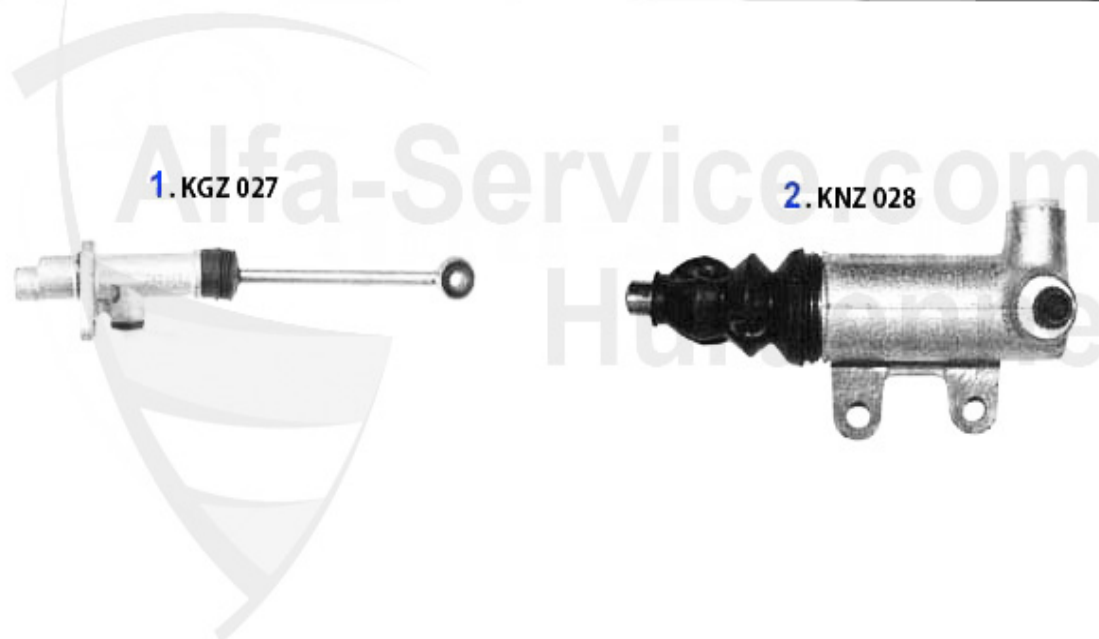

Kupplungsbetätigung/Clutch Actuation gtv/spider (916) 3.0 V6 12V

1	KGZ027	OE.60814827,CLUTCH MASTER CYLINDER 145/6,155,GTV/SPIDER	74.99 EUR
2	KNZ028	OE. 60801577 CLUTCH SLAVE CYLINDER	55.00 EUR
2	KNZ008	OE. 60502665 CLUTCH SLAVE CYLINDER	62.00 EUR