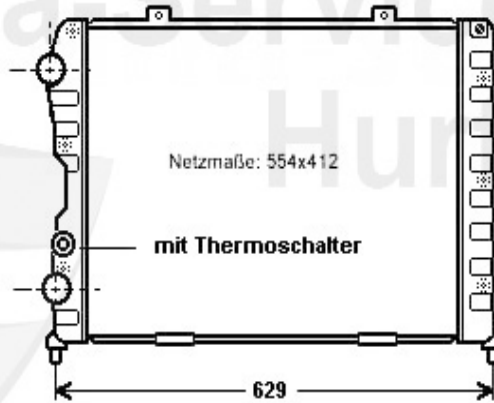

OE. 60586222 WATER PUMP TS 16V

72.49 EUR

1 KWB16508

OVERFLOW CONTAINER 159 05-10/BRERA 05-10/SPIDER 06-10

29.50 EUR

Kühler/Radiator gtv/spider 2.0 V6 Turbo

1. MK 22883

1 MK22883