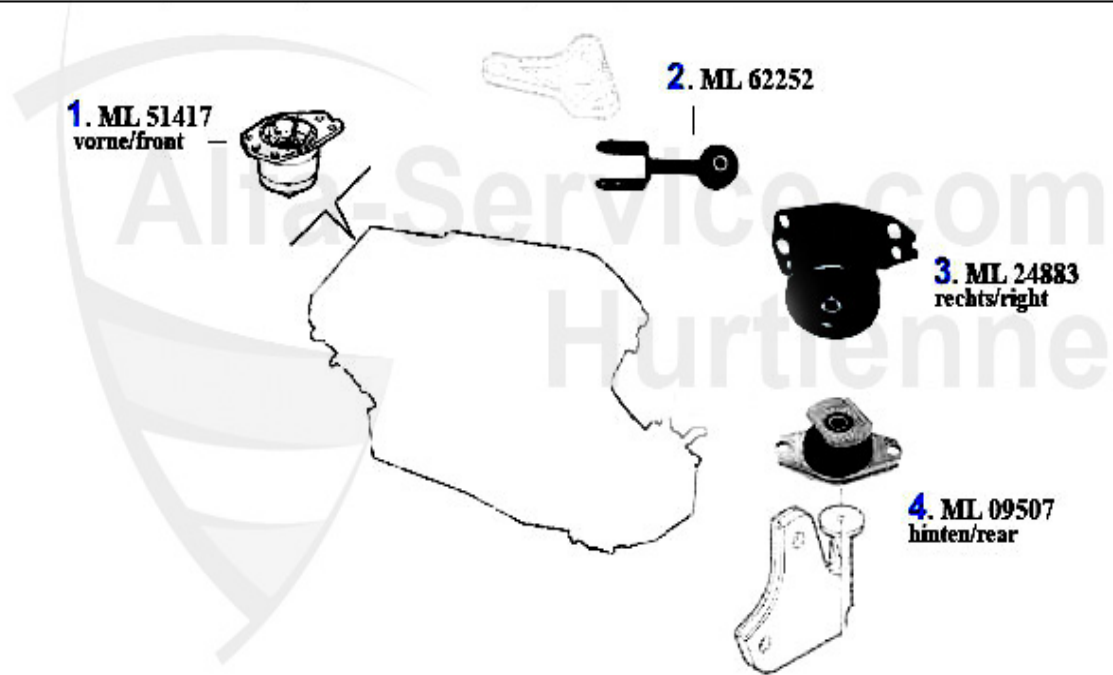

Motorlager/Enginemount gtv/spider (916) 2.0 V6 Turbo

3 ML24883

OE. 60624883 ENGINEMOUNT RR gtv/spider (916) 2.0 V6 Tur

120.00 EUR