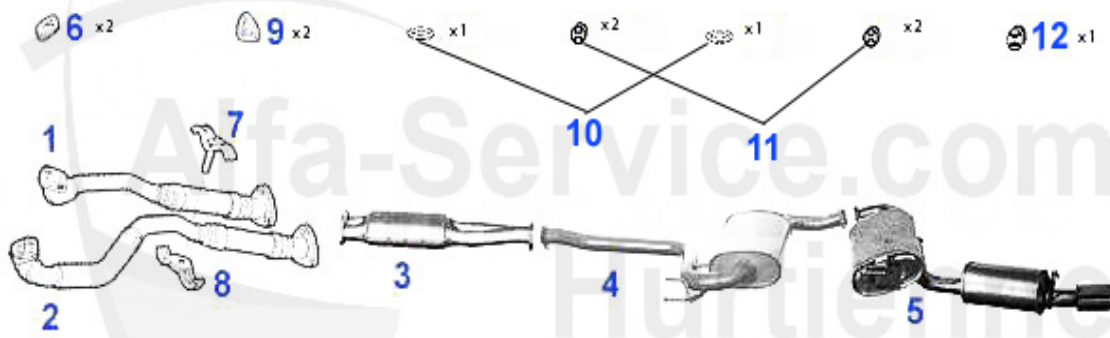

Abgasanlage/Exhaust System gtv/spider (916) 3.0 V6 12V

SPIDER 3.0i V6 12V / GTV 3.0i

'95-

1	VR656461	OE. 60656461 EXHAUST PIPE gtv/spider (916) 3.0 V6 RIGHT	297.50 EUR
2	VR656464	OE. 60656464 EXHAUST PIPE gtv/spider (916) 3.0 V6 LEFT	297.50 EUR
3	KAT53561	OE. 60653561 SILENCER CATALIZED gtv/spider V6 12/24V CF	1277.20 EUR
4	MSD102106	MIDDLE SILENCER GTV/SPIDER 95>	169.00 EUR
5	NSD102109	REAR SILENCER GTV/SPIDER (916) 95 >	215.00 EUR
6	SAT094414	GASKET FRONT MUFFLER 164/SUPER,RZ/SZ, GTV/SPIDER (916)	4.99 EUR
7	SAT809014	Oberteil f. Klemmhalter Vorderrohr 164 Super,gtv/spider	7.70 EUR
8	SAT809013	Unterteil f. Klemmhalter Vorderrohr 164 Super,gtv/spide	Preis auf Anfrage
9	SAT573540	FRONT PIPE/CAT GASKET 164 SUPER,GTV/ SPIDER (916) 3.0 V	5.50 EUR
10	SAT094003	MUFFLER RING FOR VARIOUS MODELS	10.50 EUR
11	SAT091143	SILENT BLOC MUFFLER SUSPENSION SPIDER/ GTV (916),156,16	3.53 EUR
12	SAT091014	SILENT BLOC REAR SILENCER SUSPENSION SPIDER/GTV (916),	4.11 EUR