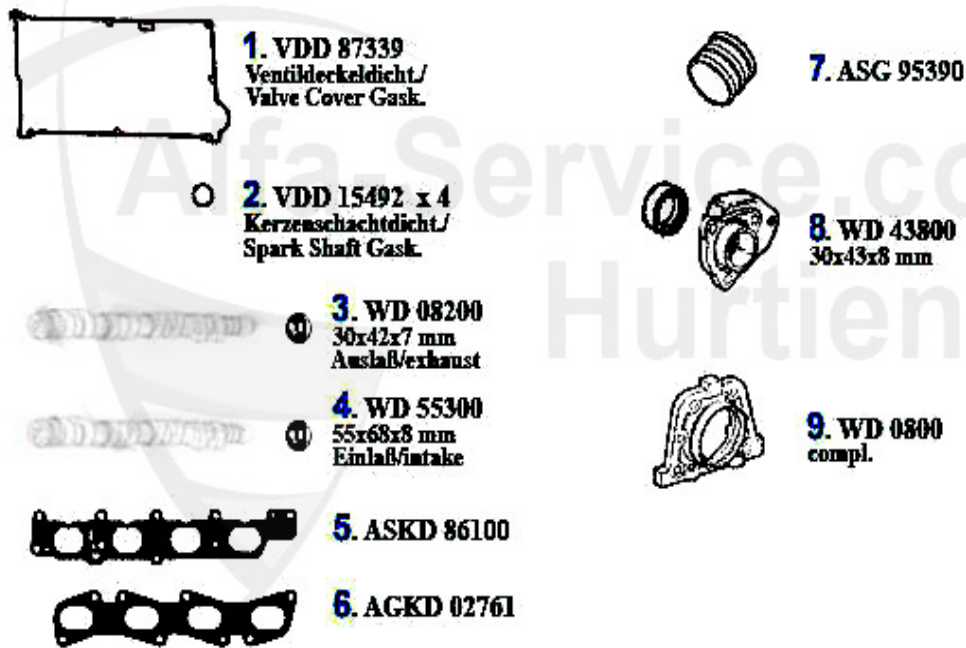

Dichtungen Motor/Gaskets Engine gtv/spider (916) JTS

1	VDD87339	VALVE COVER SEAL 2.0 JTS 156,GTV/SPIDER (916),NUOVO GT	35.00 EUR
2	VDD15492	Kerzenschachtdichtung TS 16V	3.69 EUR
3	WD08200	CAMSHAFT 145/6,155,156,GTV/SPIDER (916), 166 VARIOUS 96	15.51 EUR
4	WD55300	CAMSHAFT OIL SEAL 145/6,155,156 1.6,1.7, 1.8,2.0 16V TS	17.90 EUR
5	ASKD86100	Ansaugkrümmerdichtung 156,gtv / spider (916), Nuovo GT	57.49 EUR
6	AGKD02761	EXHAUST MANIFOLD GASKET 145/6,147,155, 156,166,GTV/SPID	24.00 EUR
7	ASG95390	Ansauggummi 145/6,147,155,156,166, gtv/spider (916),Nuo	8.72 EUR
8	WD43800	Siri Kurbelwelle vorne (Riemensch.) 145/6 1.9 TD Bj. 94	9.75 EUR
9	WD0800	OIL SEAL CRANKSHAFT REAR (FLYWHEEL) 147 1.6 TS 16V/1.9	47.50 EUR