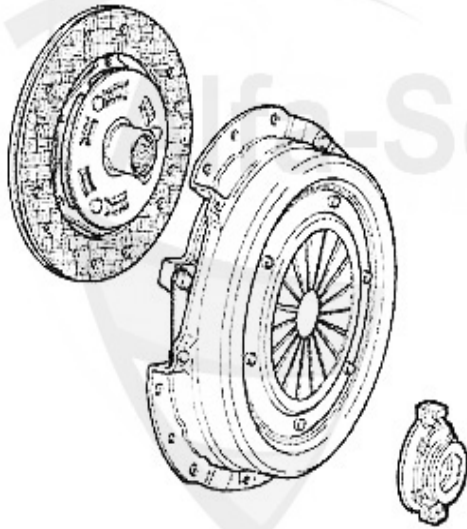

GUIDE BUSH FOR CLUTCH RELEASE BEARING 3 HOLES 145/6,147

79.00 EUR

Kupplungs-Kit/Clutch Set gtv/spider (916) 3.2 V6 24V

1. KK 739521
Ø 235 mm

1 KK739521

OE. 71739521 CLUTCH KIT 147,156,916 GTA

475.00 EUR

Ausrücker/Sleeve Bearing gtv/spider (916) 3.2 V6 24V