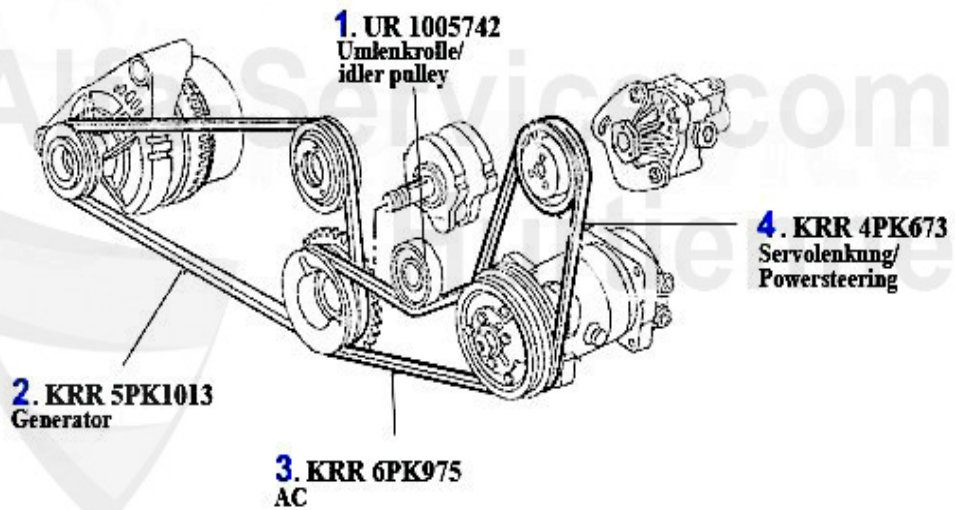

Keilriemen/V-Belt gtv/spider (916) 2.0 V6 Turbo

1	UR1005742	OE 60570850	175.00 EUR
2	KRR5PK1013	OE 60596949 RIBBED DRIVE BELT	19.90 EUR
3	KRR6PK975	OE 60625590 RIBBED TIME BELT	26.50 EUR