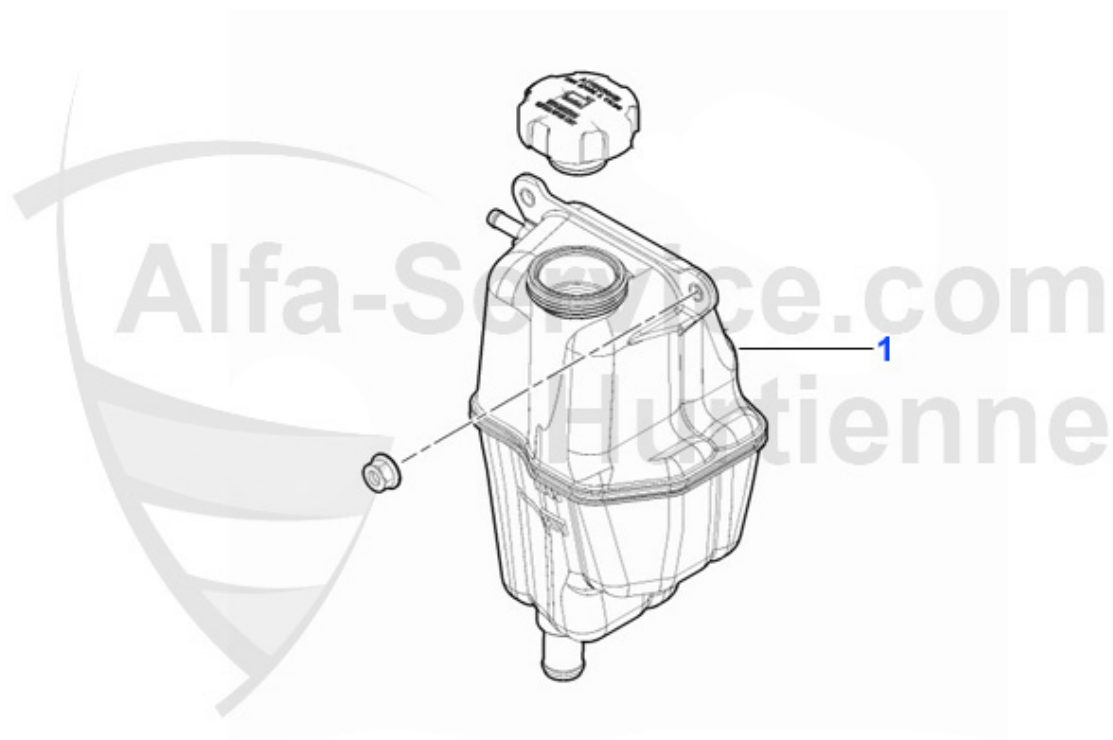

1 KWB16508

OVERFLOW CONTAINER 159 05-10/BRERA 05-10/SPIDER 06-10

29.50 EUR