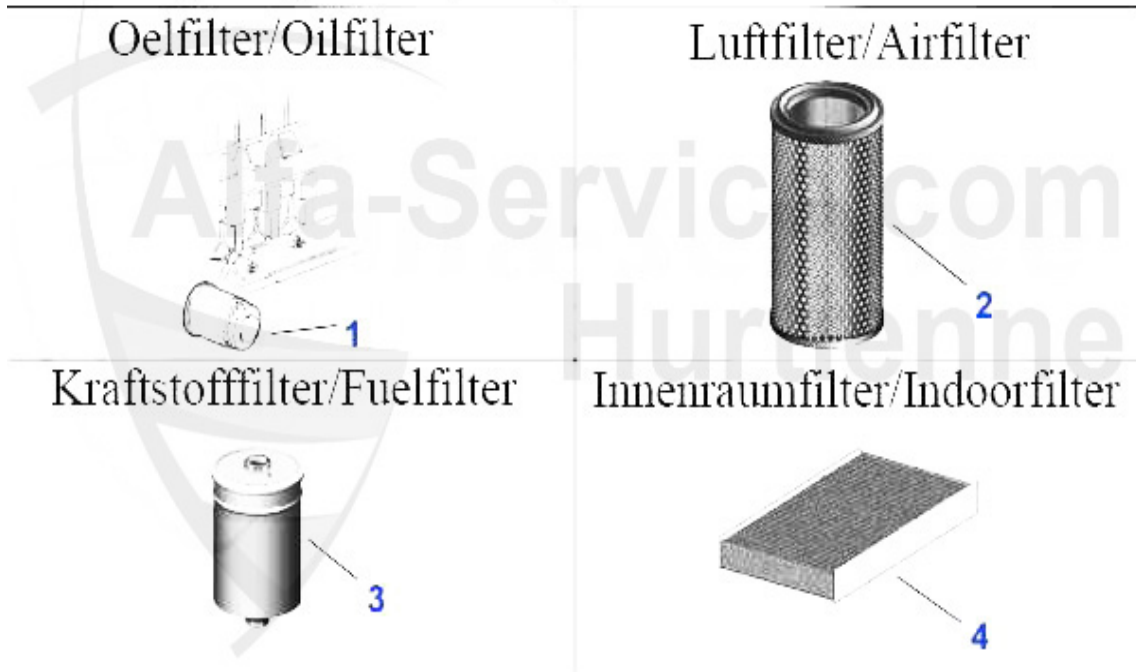

Filter gtv/spider (916) 3.0/3.2 V6 24V/GTA

1	OF124	OE. 46805830 OILFILTER	9.13 EUR
1	OF128	OIL FILTER GIULIETTA 1.8TB/MITO 1.6/ BRERA 1.8TB 159 1.	6.95 EUR
2	LF350	Luftfilter gtv/spider (916) V6 24V	36.14 EUR
3	KF86	OE.60506968 FUEL FILTER 75, 164 SUPER, GTV/SPIDER (916)	25.89 EUR
4	IF314	OE.60812197 CABIN FILTER 145/6/155 96> GTV/SPIDER (916)	26.91 EUR