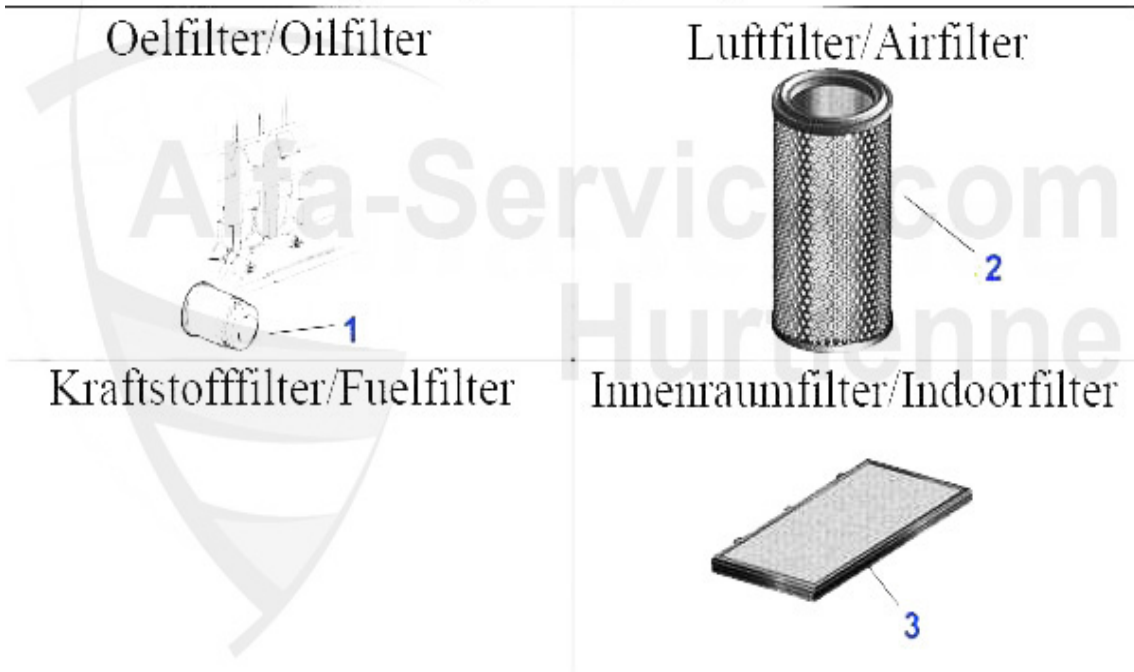

Filter gtv/spider (916) 2.0 JTS

1	OF519	OE. 46808398/71736159 OILFILTER	8.90 EUR
2	LF93	OE. 60811342 AIR FILTER	28.50 EUR
3	IF309	OE.60810570 INDOOR FILTER 145/6/155 >96 GTV Spider(916)	26.91 EUR