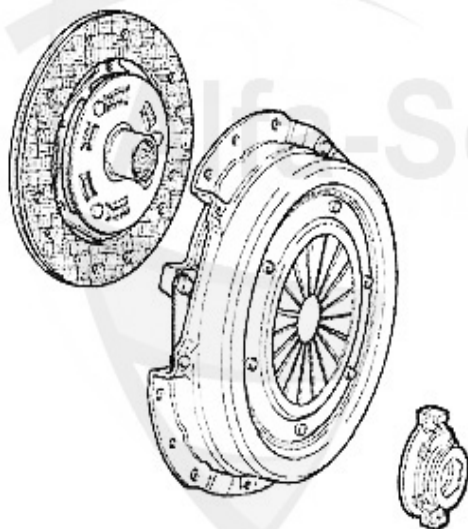

Kupplungs-Kit/Clutch Set gtv/spider (916) 1.8/2.0 TS

1. KK 576001
Ø 215 mm
1.8 TS

2. KK 789001
Ø 230 mm
2.0 TS

1	KK576001	CLUTCH SET 145/6 1.4/1.6/1.8 TS,GTV/ Spider (916)/155 1	207.00 EUR
2	KK789001	OE. 71734766 CLUTCH KIT 2.0 TS 16V 230 mm	289.00 EUR