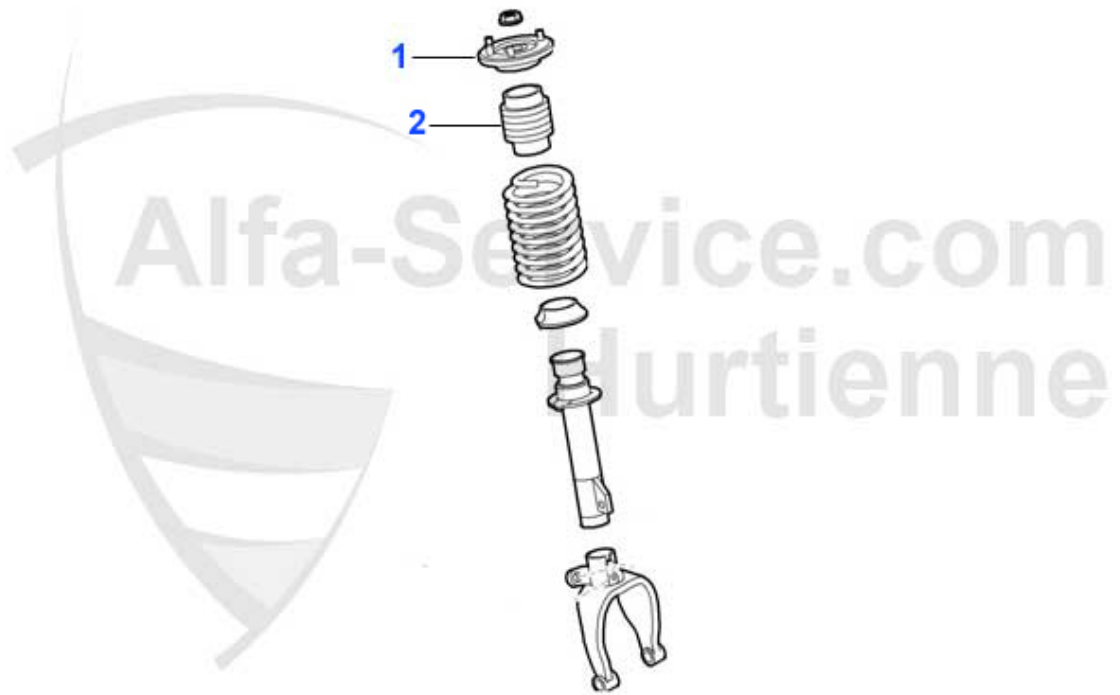

Brera/Spider (939) > SUSPENSION > STRUT FRONT

1	FBL07110	ELASTIC PAD AR159/BRERA/SPIDER 06< (LEFT AND RIGHT ARE	44.90 EUR
2	SK07987	DUST CAP FRONT SPRING STRUT AR 159, BRERA,SPIDER 05-10	24.89 EUR