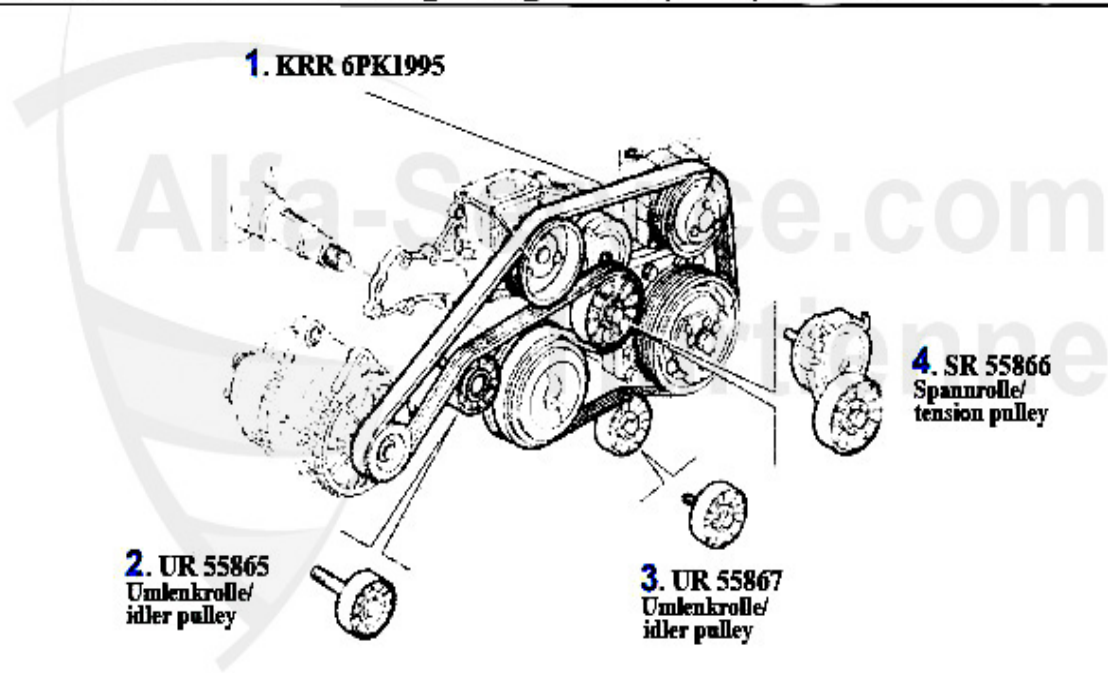

Keilriemen/V-Belt gtv/spider (916) 3.0/3.2 V6 24V

1	KRR6PK1995	V-BELT 6PK1995, OE.60626658, 147/156/ 166/GTV SPIDER (9	29.00 EUR
2	UR55865	IDLER PULLEY FOR DRIVE BELT 156,166,GTV/ SPIDER (916) V	42.70 EUR
3	UR55867	IDLER PULLEY FOR DRIVE BELT 156,166, GTV/SPIDER (916) V	55.00 EUR
4	SR55866	TENSIONER PULLEY FOR DRIVE BELT 156, 166 V6 24V/GTA	149.00 EUR