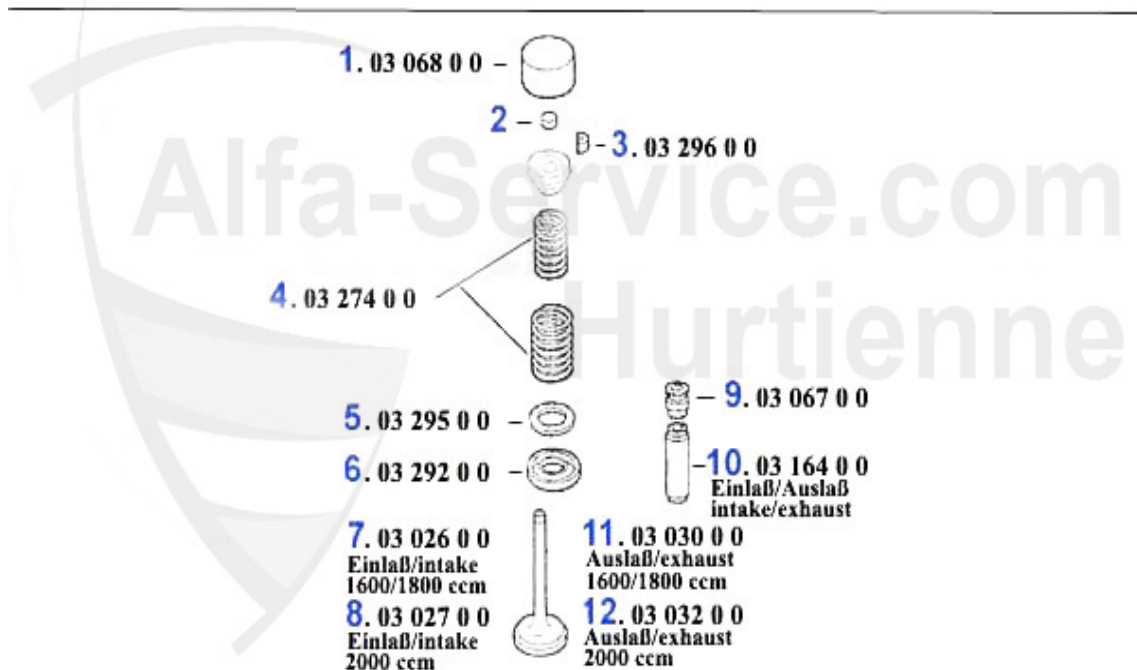

Ventiltrieb/Valve Mechanism GTV/4

1	03 083 0 0	CAM FOLLOWER WITH DLC COATING 101/105/116/75/155/164/16	35.00 EUR
1	03 068 0 0	CAM FOLLOWER OE60612178	16.90 EUR
2	03 114 0 0	VALVE ADJUSTING SHIMS 200 pcs per box 2.525 - 3.500 mm	559.00 EUR
2	03 084 0 0	VALVE ADJUSTING SHIMS 205 pcs per box 1.500 - 2.500 mm	559.00 EUR
3	03 296 0 0	VALVE COTTERS 9mm	1.90 EUR
4	03 274 0 0	VALVE SPRING SET 16 pcs	95.00 EUR
5	03 295 0 0	OE.60502912 WASHER INSIDE LOWER VALVE SPRING PLATE	3.55 EUR
6	03 292 0 0	CUP FOR VALVE WASHER	9.90 EUR
7	03 026 0 0	INLET VALVE 1600-1750 std	16.49 EUR
8	03 027 0 0	INLET VALVE 2000 ALL MODELS EXC. SPIDER 1990-93 INJECTI	16.90 EUR
9	03 255 0 0	OIL SEAL WITH SPRING INTAKE AND EXHAUST SIDE (GREEN) RE	4.90 EUR
10	03 164 0 0	INLET & EXHAUST VALVE GUIDE FUEL-INJECTED MOTOR - SPIDE	13.49 EUR
11	03 030 0 0	EXHAUST VALVE 1600 - 1750 std.	16.90 EUR
12	03 032 0 0	EXHAUST VALVE 2000 std.	22.50 EUR