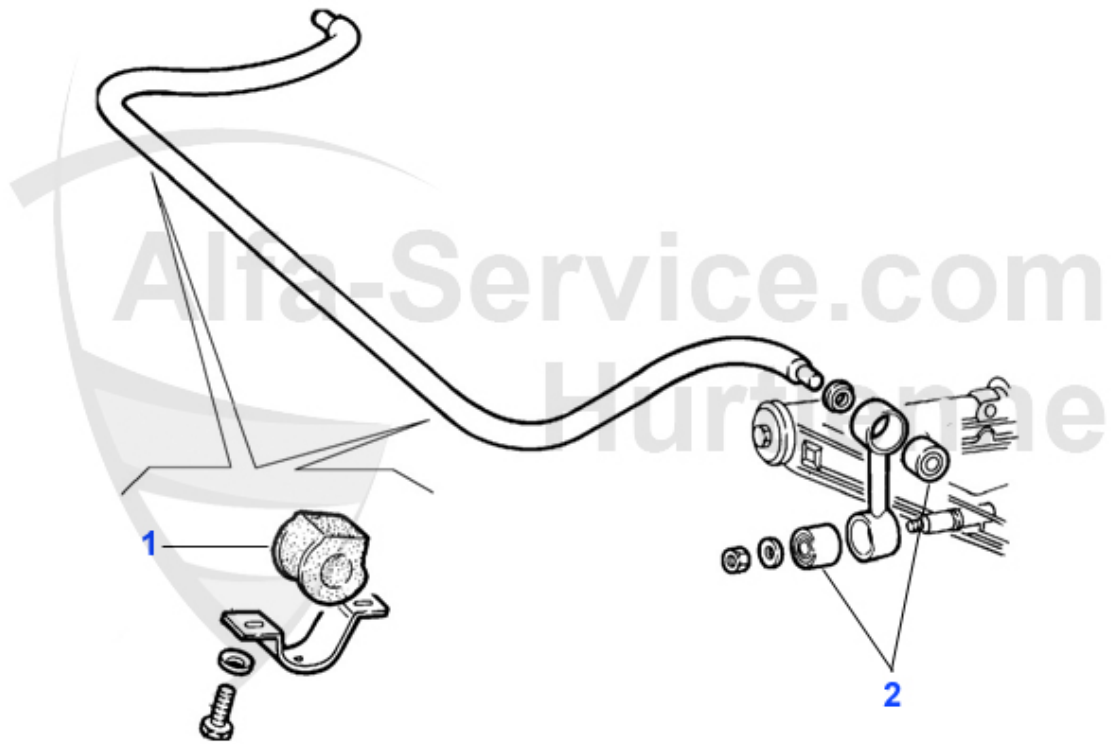

GT/V/6 (116) > SUSPENSION > FRONT STABILISER

1	AB21287	FRONT STABILIZER RUBBER ALFETTA, GIULIETTA,GTV/6 (116),	16.95 EUR
2	AB92733	FRONT STABILIZER BUSHING 116, REQUIRED PIECES: 4	12.50 EUR