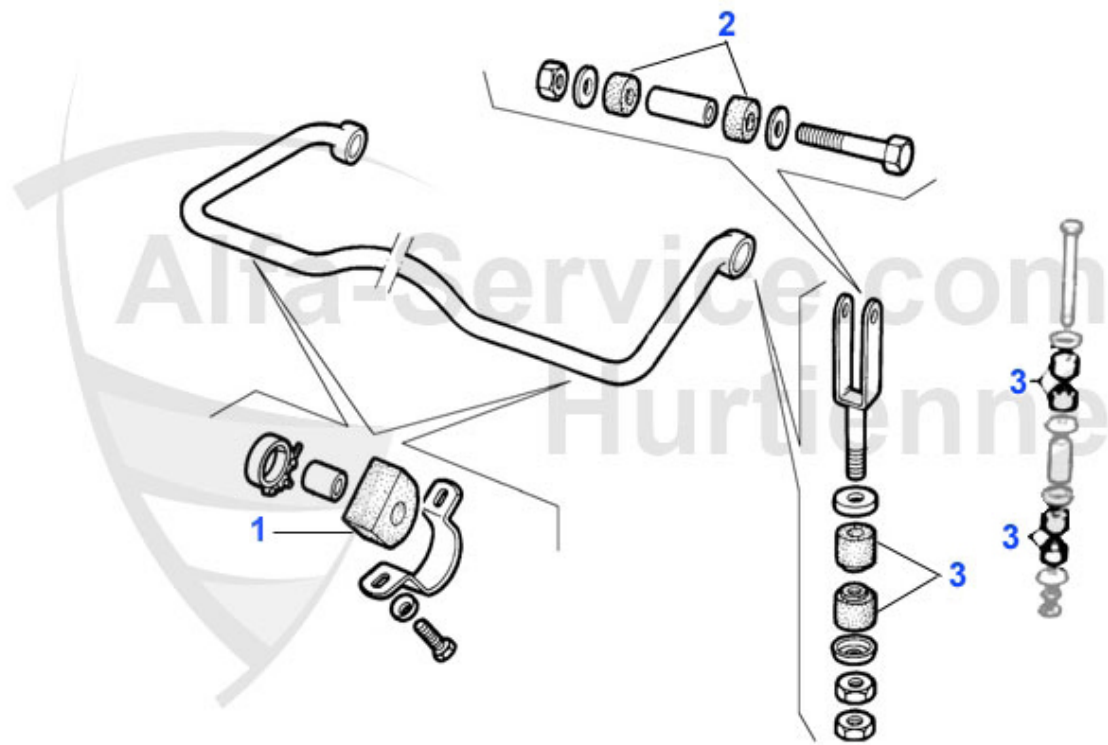

GT/V/6 (116) > SUSPENSION > REAR STABILISER

0	AB2394	REAR ANTI-ROLL BAR BEARING ALFETTA, GIULIETTA,75 (21mm)	29.55 EUR
0	AB21364	REAR CONNECTING ROD BUSHING ALFETTA, GIULIETTA, GTV6 (1	3.90 EUR
0	AB21366	BUSHING FOR REAR UPPER ANTI-ROLL BAR ALFETTA,GIULIETTA,	6.50 EUR
1	AB2394	REAR ANTI-ROLL BAR BEARING ALFETTA, GIULIETTA,75 (21mm)	29.55 EUR
2	AB21366	BUSHING FOR REAR UPPER ANTI-ROLL BAR ALFETTA,GIULIETTA,	6.50 EUR
3	AB21364	REAR CONNECTING ROD BUSHING ALFETTA, GIULIETTA, GTV6 (1	3.90 EUR