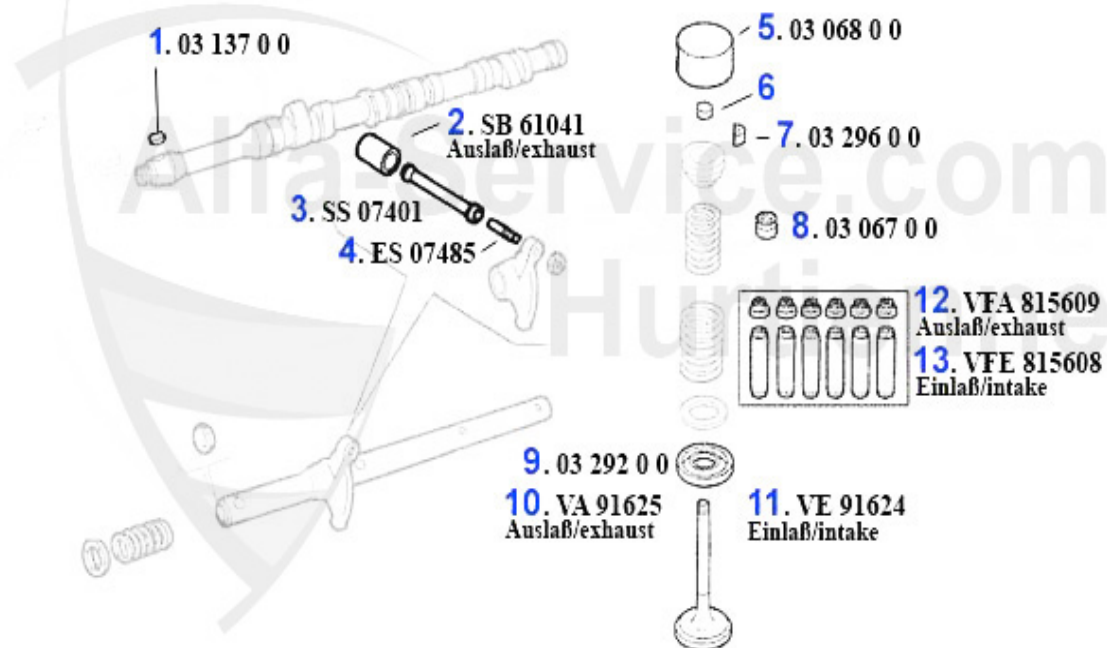

Ventiltrieb/Valve Mechanism GTV/6

1	03 137 0 0	WEDGE FOR CAMSHAFTS	6.90 EUR
2	SB61041	OE. 60561041 EXHAUST TAPPET 6-CYL.	26.50 EUR
3	SS07401	PUSH ROD (exhaust) 75,155,164,166,RZ/SZ, GTV/SPIDER (91)	Preis auf Anfrage
5	03 083 0 0	CAM FOLLOWER WITH DLC COATING 101/105/116/75/155/164/16	35.00 EUR
5	03 068 0 0	CAM FOLLOWER OE60612178	16.90 EUR
6	03 084 0 0	VALVE ADJUSTING SHIMS 205 pcs per box 1.500 - 2.500 mm	559.00 EUR
6	03 114 0 0	VALVE ADJUSTING SHIMS 200 pcs per box 2.525 - 3.500 mm	559.00 EUR
7	03 296 0 0	VALVE COTTERS 9mm	1.90 EUR
8	03 255 0 0	OIL SEAL WITH SPRING INTAKE AND EXHAUST SIDE (GREEN) RE	4.90 EUR
9	03 292 0 0	CUP FOR VALVE WASHER	9.90 EUR
10	VA91625	OE. 60810441 VALVE-EXHAUSTDT 6-CYL. 116 2.5 L	29.90 EUR
11	VE91624	OE. 60523548 VALVE-INTAKE 6 CYL. 116 2.5 L	32.00 EUR
12	VFA815609	OE. 60605721 VALVE GUIDE-EXHAUST 6-Cylinder 116	13.49 EUR
13	VFE815608	OE. 60737367 VALVE GUIDE-INTAKE 6-Cylinder 116	13.49 EUR