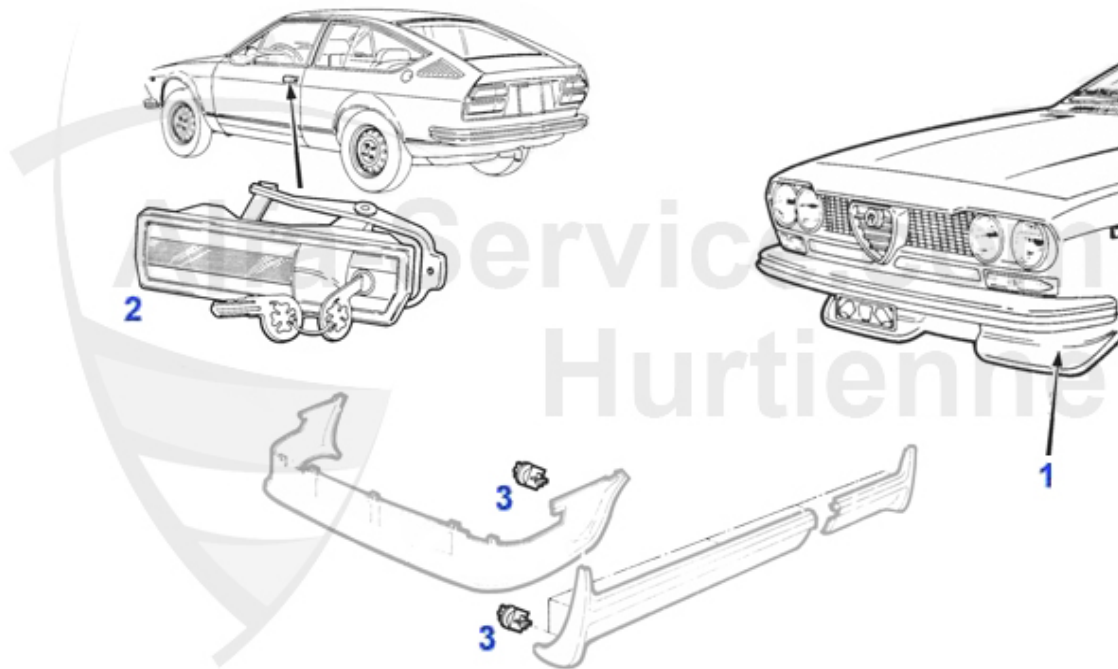

GTV/6 (116) > BODY > EXTERNAL BODYWORK

1	SP11600	Frontspoiler Alfetta GT/GTV Chrommodell 74-80 2 tlg. 1,	399.00 EUR
2	TG8501	DOOR HANDLE SET ALFETTA GTV TILL 1980, MONTREAL	359.00 EUR
3	ZL0748	FIXING CLIP FOR SILL COVER GTV4/6, 2.SERIES	4.90 EUR
4	ZL20137	COVER FOR SILL GTV 6 (116), FRONT RIGHT SIDE	101.55 EUR
5	STF20134	Verkleidung f. Stoßfänger GTV/6 (116) HR	69.00 EUR