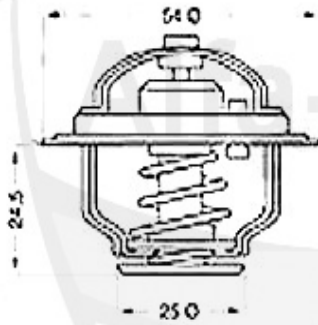

Thermostat GTV/4 (116)

1. 08 008 0 0