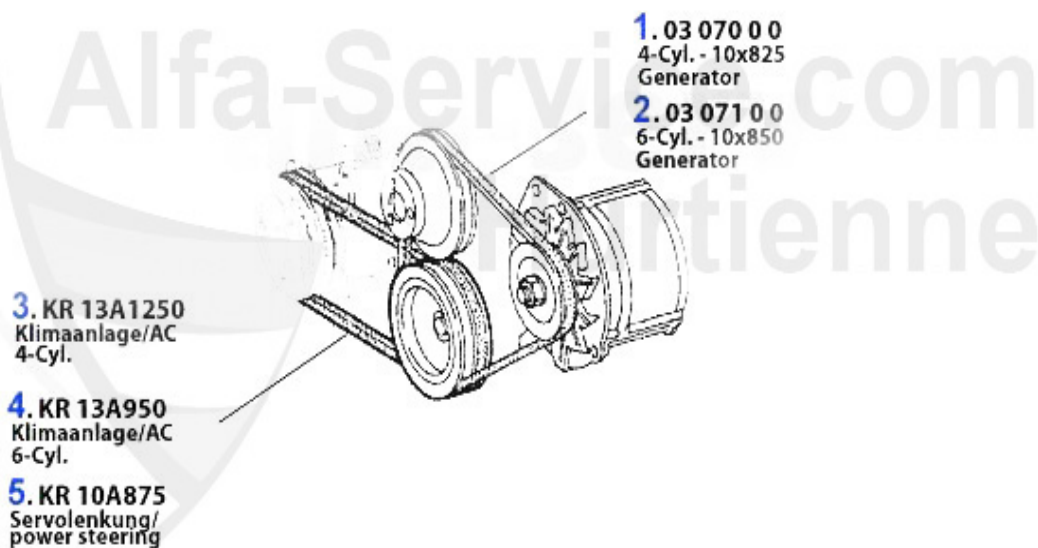

Keilriemen/V-Belt GT/V4/6 (116)

1	03 070 0 0	V-BELT 9.5X825 (SPIDER, GT)	13.90 EUR
2	03 071 0 0	V-BELT 9.5X850	15.51 EUR
3	KR13A1250	V-BELT 12.5X1250 ALFETTA,GIULIETTA,GTV (116) 4 CYL. CLI	17.39 EUR
4	KR13A950	V-BELT 12.5X950 33 (907),145/6 >11.96 CLIMACOMPRESSOR	14.64 EUR
5	KR10A875	V-BELT 10X875 Sud/Sprint,Arna	11.90 EUR