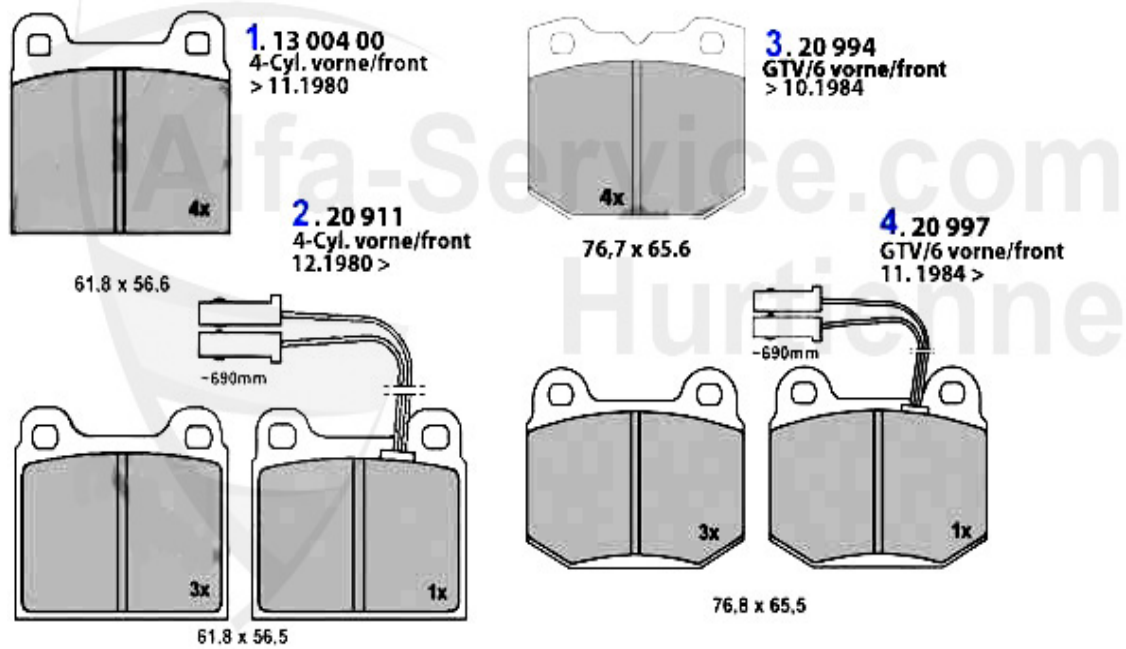

Bremsbeläge/Brakepads GT/V/6 (116) vorne/front

1	13 004 0 0	1300-1600 FRONT BRAKE PADS	25.89 EUR
2	20911 150 05	FRONT BRAKE PADS 116 4 CYL. 75 1.6/ 1.8 IE >09.89, ATE	75.01 EUR
3	20994 165 04	SBB VA GTV 6 (116) Bremssystem: Brembo	89.00 EUR
4	20997 165 05	BRAKE PADS WITH WARNING UNIT 75 2.0/TD/ 2.5/3.0/V6 85-0	59.00 EUR