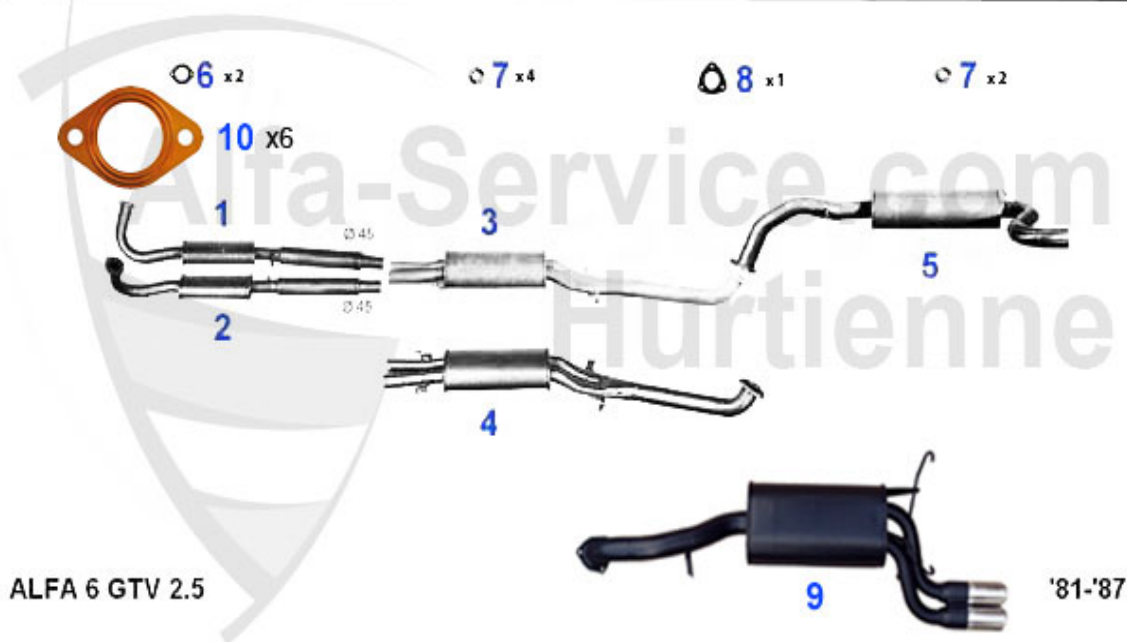

Abgasanlage/Exhaustsystem GTV/6

ALFA 6 GTV 2.5

'81-'87

1	VSD105203	FRONT MUFFLER RIGHT 75,90,GTV 116 6 CYL.	189.00 EUR
2	VSD105213	FRONT MUFFLER LEFT 75/90/GTV (116) 6 CYL.	189.00 EUR
3	MSD105206	CENTER MUFFLER GTV6 >7.84	289.00 EUR
4	MSD105406	CENTER MUFFLER GTV6 7.84>	249.00 EUR
5	NSD105207	END MUFFLER ALFA GTV6 2.5	259.00 EUR
6	SAT094406	GASKET FRONT MUFFLER GTV/6,75/90 V6	5.93 EUR
7	SAT091011	OE 60521386, RUBBER RING EXHAUST MOUNTING DIVERSE TYPES	2.50 EUR
8	SAT094412	GASKET MIDDLE/END EXHAUST 6 2.0 & 2.5 V6 REAR SILENCER	5.90 EUR
9	ESD9227	test	399.00 EUR
10	AGKD06636	OE. 60506636 GASKET	5.89 EUR