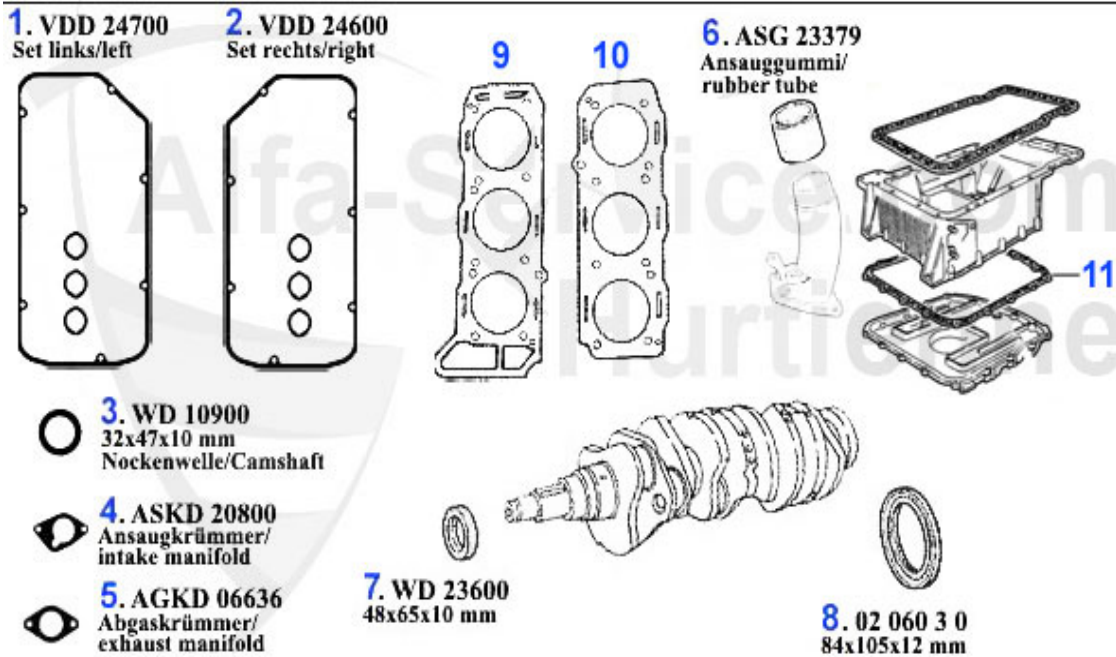

Dichtungen Motor/Gaskets Engine GTV/6

1	VDD24700	CAM COVER GASKET LEFT 6,75,90	39.90 EUR
2	VDD24600	CAM COVER GASKET RIGHT 6,75,90 INCL. RUBBER PLUG FOR SP	39.90 EUR
3	WD10900	OIL SEAL CAMSHAFT 6/75/90/164/166/GTV/6, GTV/SPIDER (91	16.95 EUR
4	ASKD20800	Ansaugkr	5.15 EUR
5	AGKD06636	OE. 60506636 GASKET	5.89 EUR
6	ASG23379	OE. 60523379 RUBBER HOSE f. INTAKE MANIFOLD 116 6-CYLIN	15.20 EUR
7	WD23600	OE. 60567607 Sealing Gasket	21.00 EUR
8	02 060 3 0	OIL SEAL CORTECO (84/105/12) CRANKSHAFT REAR for Spider	35.50 EUR
8	02 060 3 5	OIL SEAL (84/105/12) CRANKSHAFT REAR Spider 1990-93, 75	44.90 EUR
9	ZKD35770	HEADGASKET RIGHT ALFETTA GTV/6,75V6, 90V6, 2.5 V6	89.00 EUR
10	ZKD35775	HEADGASKET GTV6 LEFT,GTV/6, 75V6, 90V6, 2.5 V6	89.00 EUR
11	OWD11872	OIL PAN GASKET GTV6/75 V6 AR90/RZ-SZ	17.90 EUR