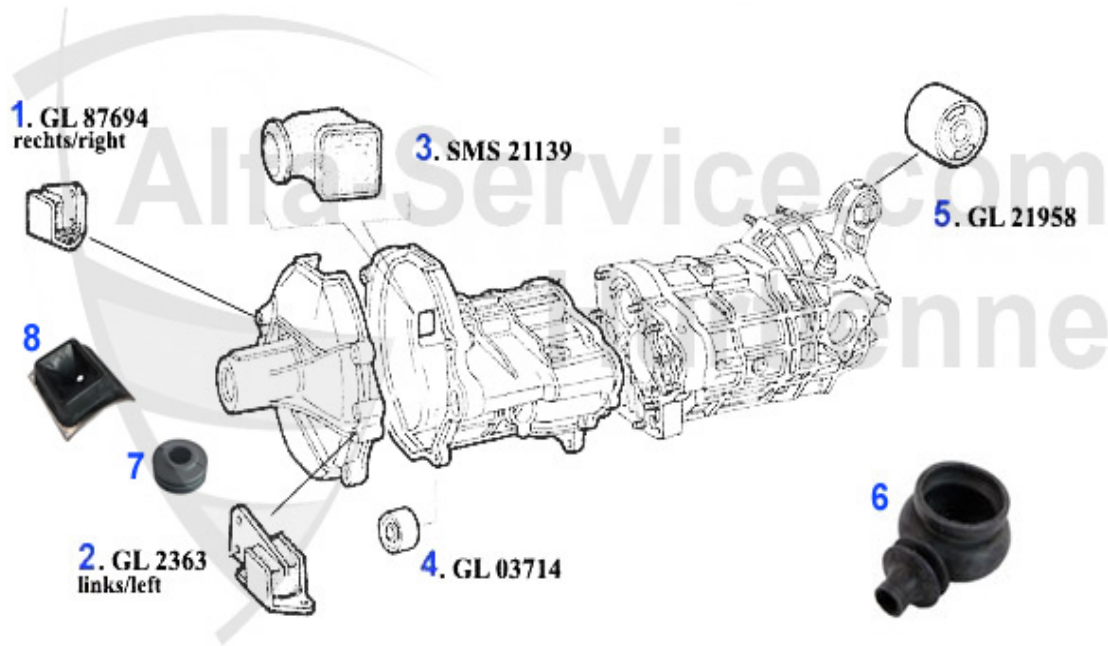

GT/V/6 (116) > DRIVETRAIN > GEARBOX > GEAR MOUNT 1.6/1.8/2.0

1	GL87694	OE. 60521143 GEAR MOUNT 116 4-CYLINDER RIGHT	34.90 EUR
2	GL2363	OE. 60701586 GEAR MOUNT 116 4-CYLINDER LEFT, AR75, ALFE	34.90 EUR
3	SMS21139	CAP FOR RELEASE LEVER ALFETTA, GIULIETTA,GTV(116),75,90	18.35 EUR
4	GL03714	OE.60703714 GEARBOX MOUNT 75,90 RZ,SZ	24.89 EUR
5	GL21958	OE. 60521958 GEAR MOUNT REAR 75,90, RZ/SZ,ALFETTA,GIULI	29.90 EUR
6	SMS2345	GEAR LEVER BOOT ALFETTA,GIULIETTA,GTV (116)	14.49 EUR
7	SMS26078	RUBBER BOTH FOR SHIFT LEVER/ALFETTA/GTV/ GIULIETTA (116)	25.00 EUR
8	SMS2346	OE. 60701783 COVER f. GEARSTICK 116	Preis auf Anfrage