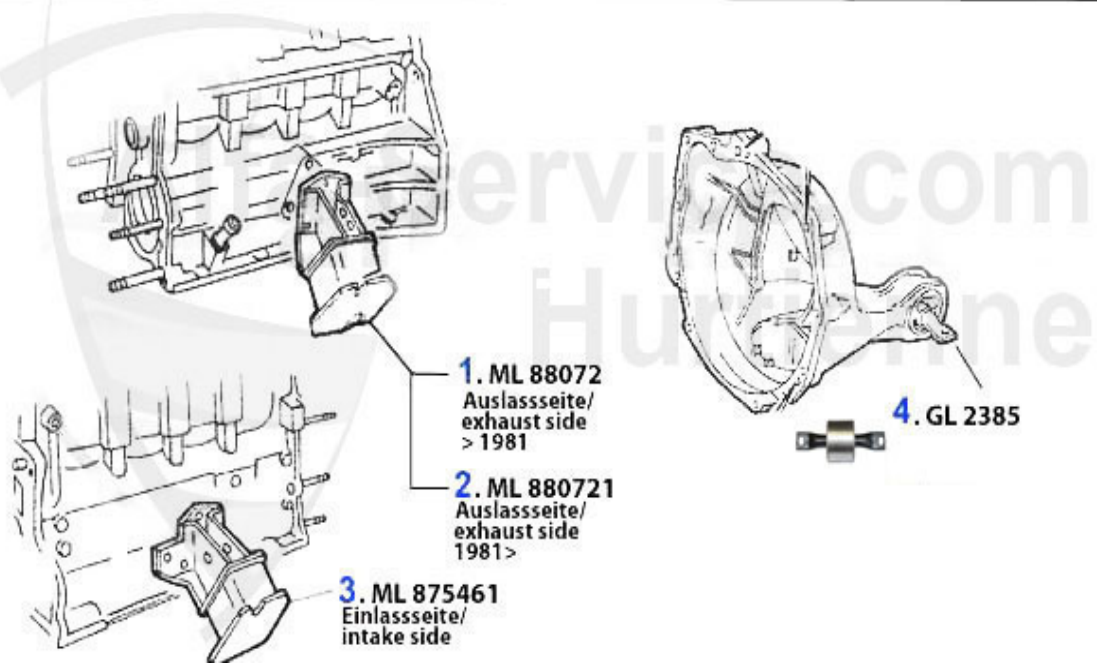

Motorlager/Engine Mount GT/V/4 (116)

2	ML880721	OE. 60723675 ENGINE MOUNT LEFT 116 4-CYL.	59.00 EUR
3	ML875461	OE. 60521085 ENGINE MOUNT RIGHT 116 4-CYL.	59.00 EUR
4	GL2385	OE. 60522199 ENGINE MOUNT REAR 4 CYL. (62mm) 75<	32.50 EUR