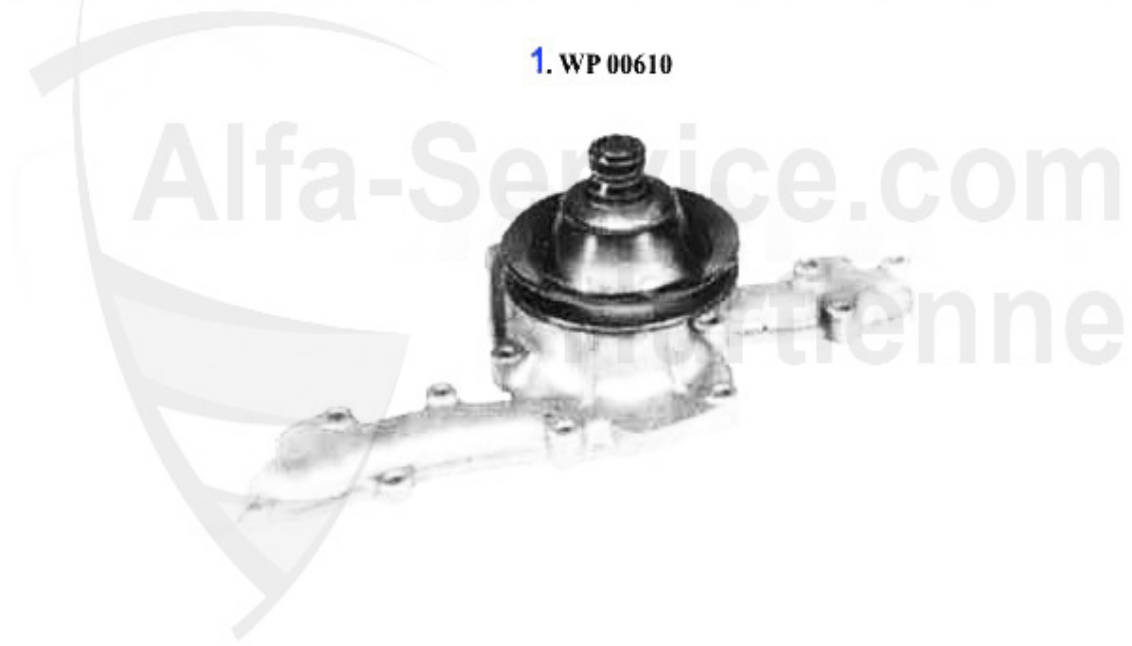

Wasserpumpe/Waterpump GTV/6 (116)

---

1. WP 00610

---

1 WP00610

OE. 60555345 WATER PUMP V6 116

149.00 EUR