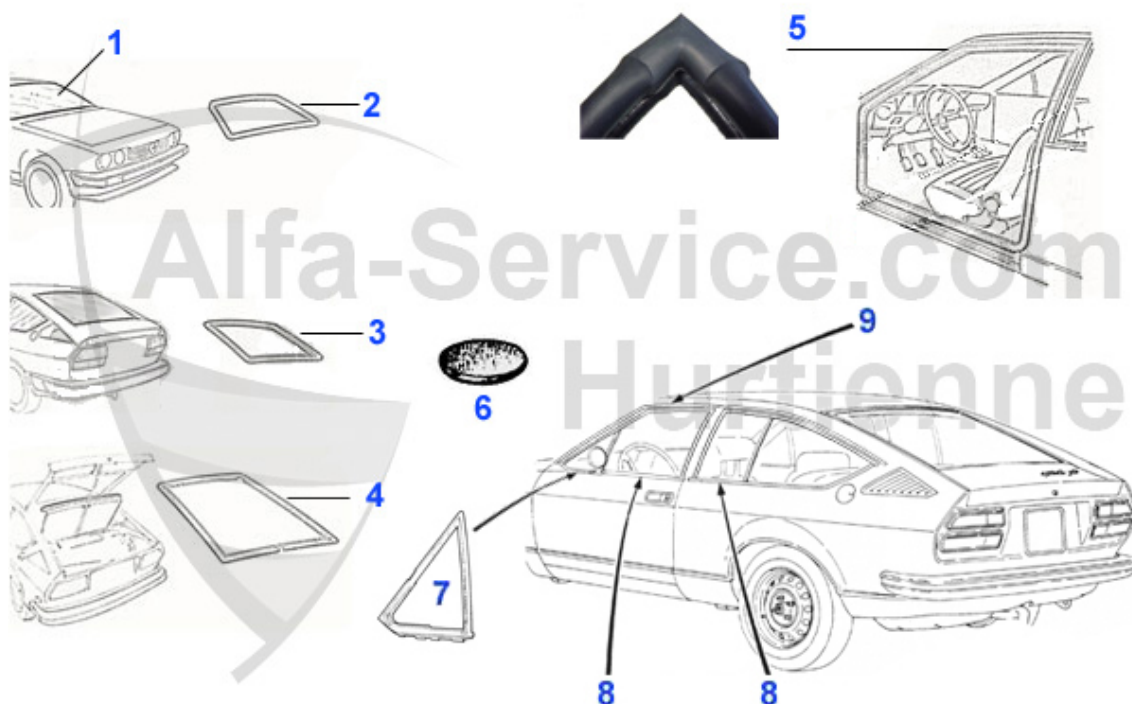

GT/V/6 (116) > BODY > FRONT LID

1 FS001

PLASTIC HOLDER FRONT LID

49.00 EUR

GT/V/6 (116) > BODY > SCREENS/SEALS

2	DG50401	GASKET FRONT WINDSCREEN GT/V(116) 1. SERIES, WITH TRIM	249.00 EUR
2	DG01880	GASKET FRONT WINDSCREEN GTV(116) 2-ND SERIES	249.00 EUR
3	DG0028	OE. 60727640 REAR WINDOW RUBBER GTV (116) 1st Series	169.00 EUR
3	DG0029	REAR WINDOW SEAL GTV (116) 2nd Series without TRIM	249.00 EUR
4	DG11920	TRUNK RUBBER SEAL GT/V/6 (116)	59.00 EUR
5	DG28863	DOOR RUBBER ON THE FRAME WITHOUT VELOUR FOR GTV/GTV6, F	75.01 EUR
6	18 009 0 0	RUBBER PLUG - FLOOR PANEL	4.50 EUR
7	DG0030	QUARTER WINDOW SEAL ALFETTA GTV (SET)	339.00 EUR
8	DGA1162	WEATHERSTRIP f. DOORWINDOW GTV (116)	49.00 EUR
8	DGA1163	WEATHERSTRIP DOOR WINDOW ALFETTA GTV 125cm	42.90 EUR
9	DG0031	DOOR SEAL ALFETTA GTV6 (SET)	109.00 EUR