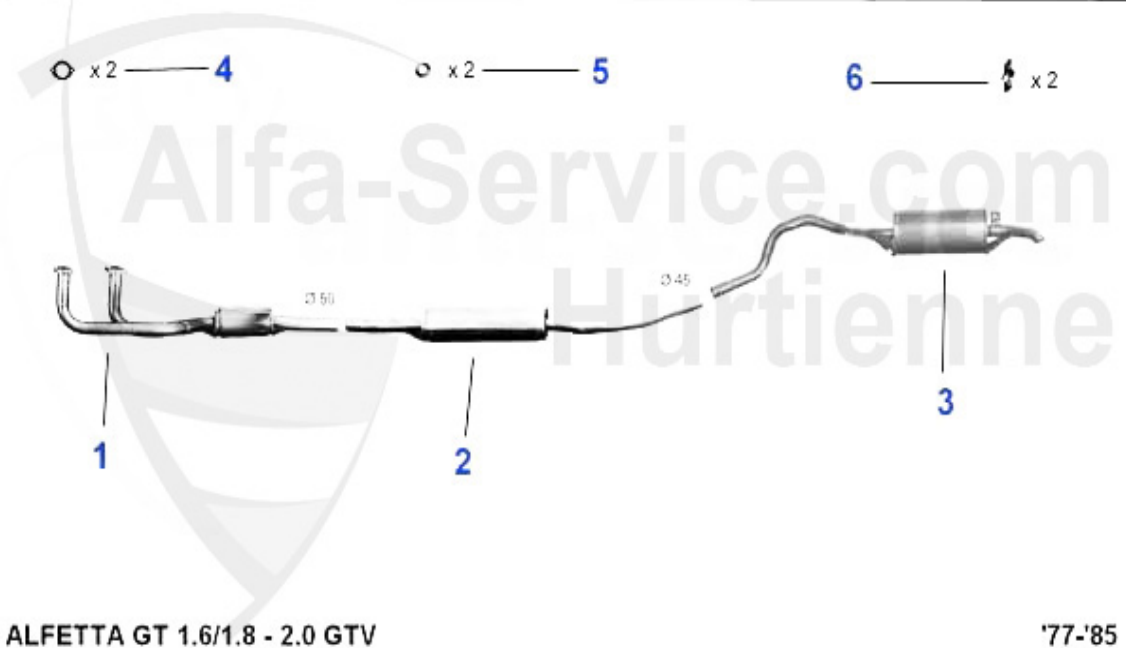

Abgasanlage/Exhaustsystem GTV/4

ALFETTA GT 1.6/1.8 - 2.0 GTV

'77-'85

1	VSD103703	Vorschalldämpfer GTV (116) 1.6 Bj. 77-85 (org. einteil)	129.00 EUR
1	VSD103803	OE. 60731974 FRONT MUFFLER GTV (116) 1.8, 2.0 YEAR 77-8	149.00 EUR
2	MSD103776	CENTER MUFFLER GTV (116) 1.6,1.8,2.0 77-85	119.00 EUR
3	NSD103707	REAR SILENCER GTV 116 4-CYLINDER	159.00 EUR
4	SAT094413	OE 60777697, GASKET VSD ALFETTA, GIULIETTA,75,90,155,16	6.00 EUR
5	SAT091011	OE 60521386, RUBBER RING EXHAUST MOUNTING DIVERSE TYPES	2.50 EUR