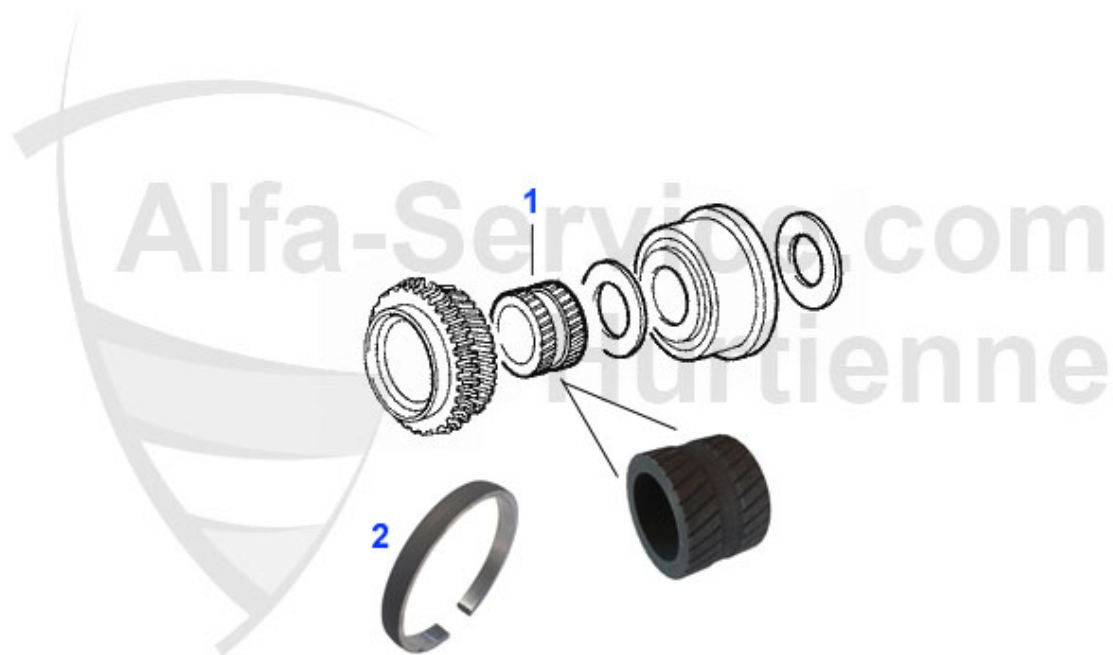

1	GL23042	OE. 60523042 BUSHING	58.99 EUR
2	04 001 0 0	SYNCHRO RING	59.00 EUR

GT/V/6 (116) > DRIVETRAIN > GEARBOX > GEAR MOUNT GTV/4

1	GL87694	OE. 60521143 GEAR MOUNT 116 4-CYLINDER RIGHT	34.90 EUR
2	GL87688	OE. 60723913 GEAR MOUNT 116, 4-CYL LEFT SIDE OLD VERSIO	38.50 EUR
3	SMS21139	CAP FOR RELEASE LEVER ALFETTA, GIULIETTA,GTV(116),75,90	18.35 EUR
4	GL03714	OE.60703714 GEARBOX MOUNT 75,90 RZ,SZ	24.89 EUR
5	GL21958	OE. 60521958 GEAR MOUNT REAR 75,90, RZ/SZ,ALFETTA,GIULI	29.90 EUR
6	SMS2345	GEAR LEVER BOOT ALFETTA,GIULIETTA,GTV (116)	14.49 EUR
7	SMS26078	RUBBER BOTH FOR SHIFT LEVER/ALFETTA/GTV/ GIULIETTA (116	25.00 EUR
8	SMS2346	OE. 60701783 COVER f. GEARSTICK 116	Preis auf Anfrage