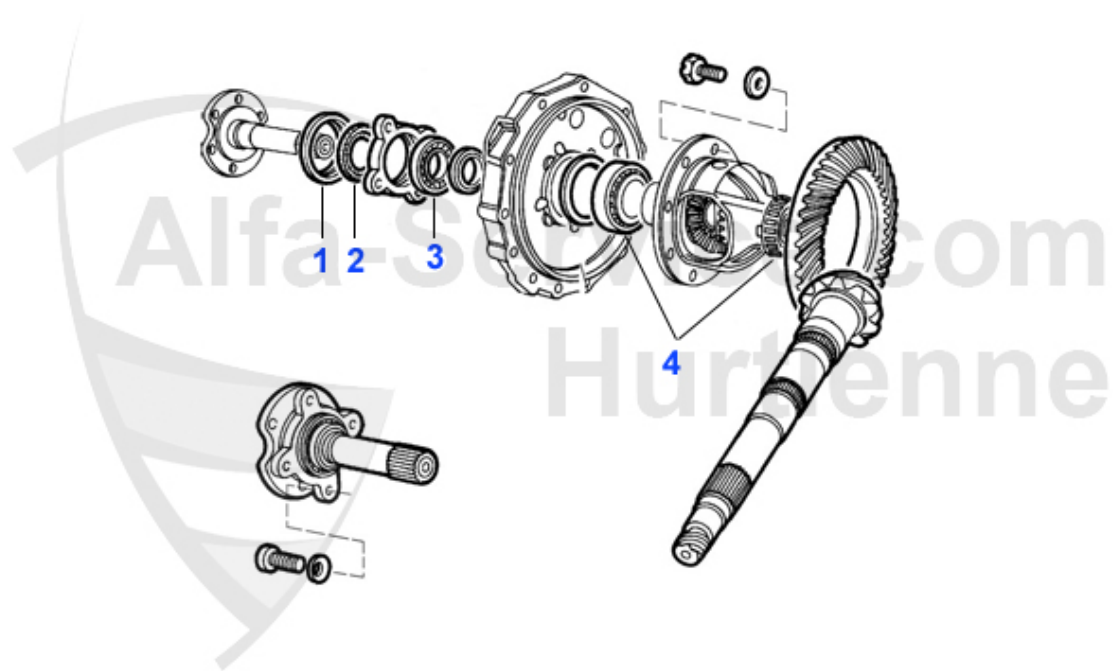

GT/V/6 (116) > DRIVETRAIN > GEARBOX > DIFFERENTIAL

1	WD21228	JOINT RING REAR DIFF. 116,AR 75 4 AND 6 CYL.,RZ/SZ	Preis auf Anfrage
2	WD21231	JOINT RING REAR DIFFERENTIAL 116,AR 75 4 AND 6 CYLINDE	19.50 EUR
3	GL8685	SHOULDER BEARING DIFF. AR75 + GTV6 OE 71728685	44.99 EUR
4	GL8680	Schulterlager Diff.AR116	43.99 EUR