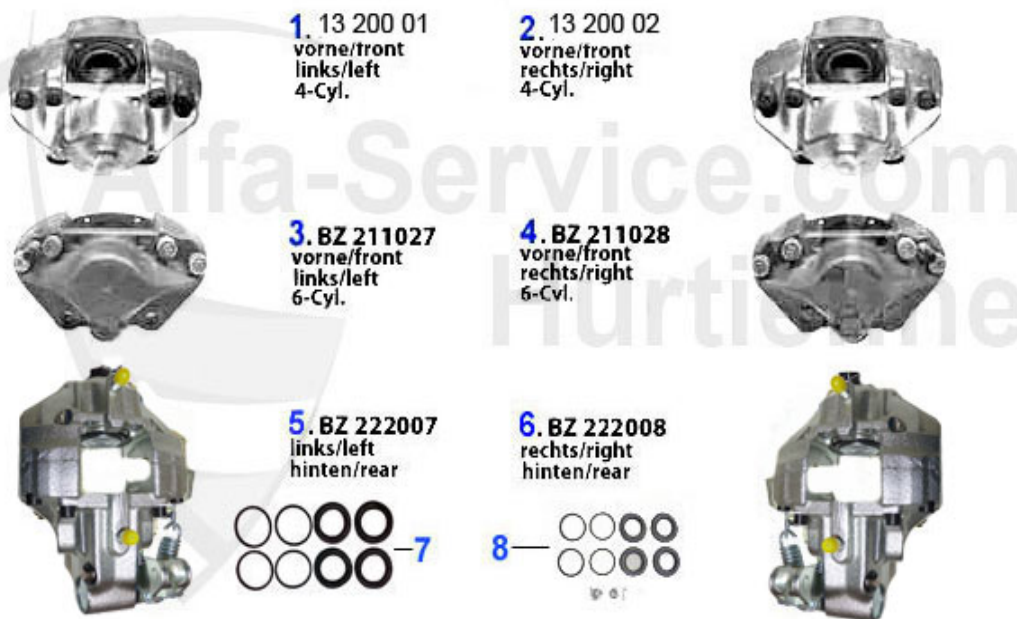

Bremszangen/Calipers GT/V/6 (116)

1	13 200 0 1	BRAKE CALIPER FRONT LEFT 1300-1600 (67-93) NEW PART, NO	159.00 EUR
2	13 200 0 2	BRAKE CALIPER FRONT RIGHT 1300-1600 (67-93) NEW PART, N	159.00 EUR
3	BZ211027	OE.60719988,BRAKE CALIPPER FRONT LEFT 75 1.8 TURBO, 2.0	219.00 EUR
4	BZ211028	OE.60719986 BRAKE CALIPPER FRONT RIGHT 75 1.8 Turbo/2.0	219.00 EUR
5	BZ222007	OE. 60760085 BRAKE CALIPPER REAR LEFT ALFETTA/GIULIETTA	205.00 EUR
6	BZ222008	OE. 60760086 BRAKE CALIPPER REAR RIGHT ALFETTA/GIULIETT	205.00 EUR
7	13 037 0 0	REPAIR KIT FRONT BRAKE CALIPERS SET FOR 2 CALIPERS, 48M	23.00 EUR
8	RSBS381	REPAIR KIT f. REAR CALIPPER ATE ALFETTA, GIULIETTA, GTV	49.00 EUR