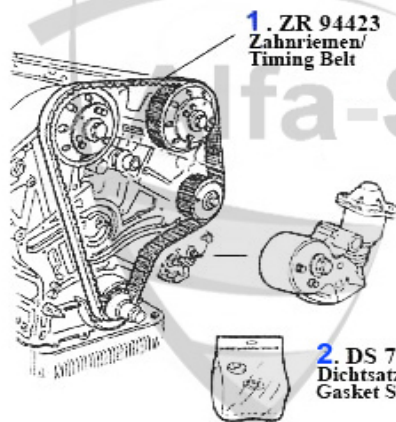

Zahnriemen/Timing Belt GTV/6

1. ZR 94423
Zahnriemen/
Timing Belt

2. DS 77065
Dichtsatz f. SR 60808222/
Gasket Set f. SR 60808222

1	ZR94423	OE. 60562106 TIMING BELT	54.89 EUR
2	DS77065	OE. 60777065 GASKET-SET BELT TENSIONER	44.49 EUR
3	SRS88421	CONVERSION KIT TIMING BELT TENSIONER HYDRAULIC TO MECHA	239.00 EUR