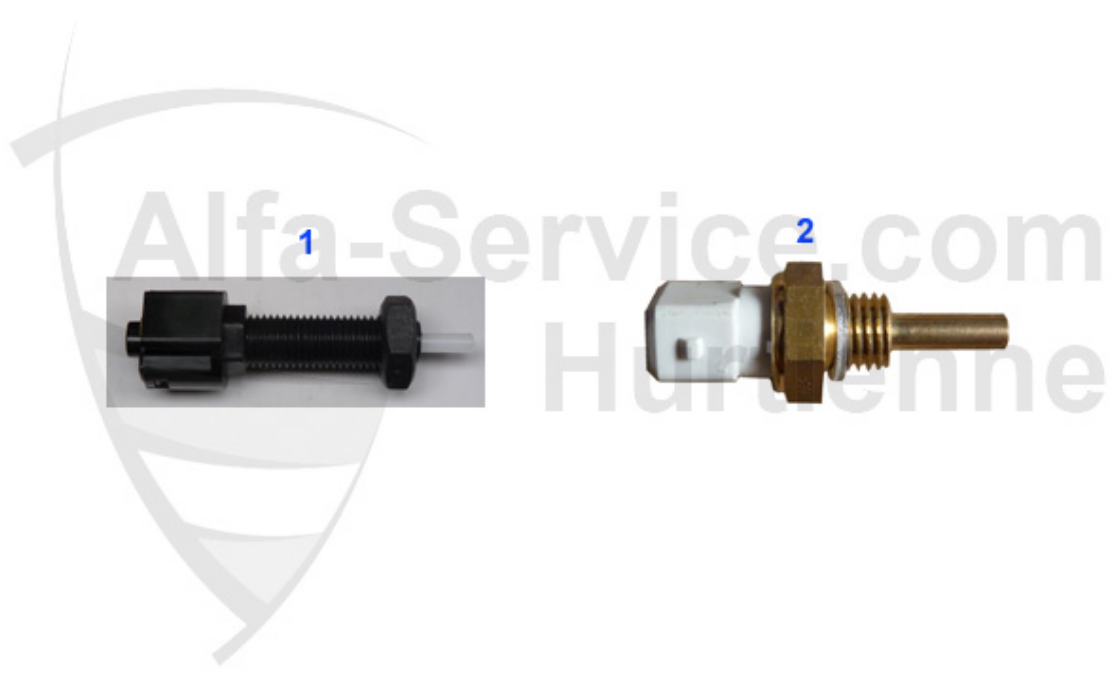

1	14 041 0 0	MECHANICAL STOP-LAMP SWITCH 105/115 alfetta,giulietta,	12.90 EUR
2	WTG60183	COOLING TEMPERATURE SENDER UNIT 6,75 V6, ALFETTA 2.4 TD	25.00 EUR