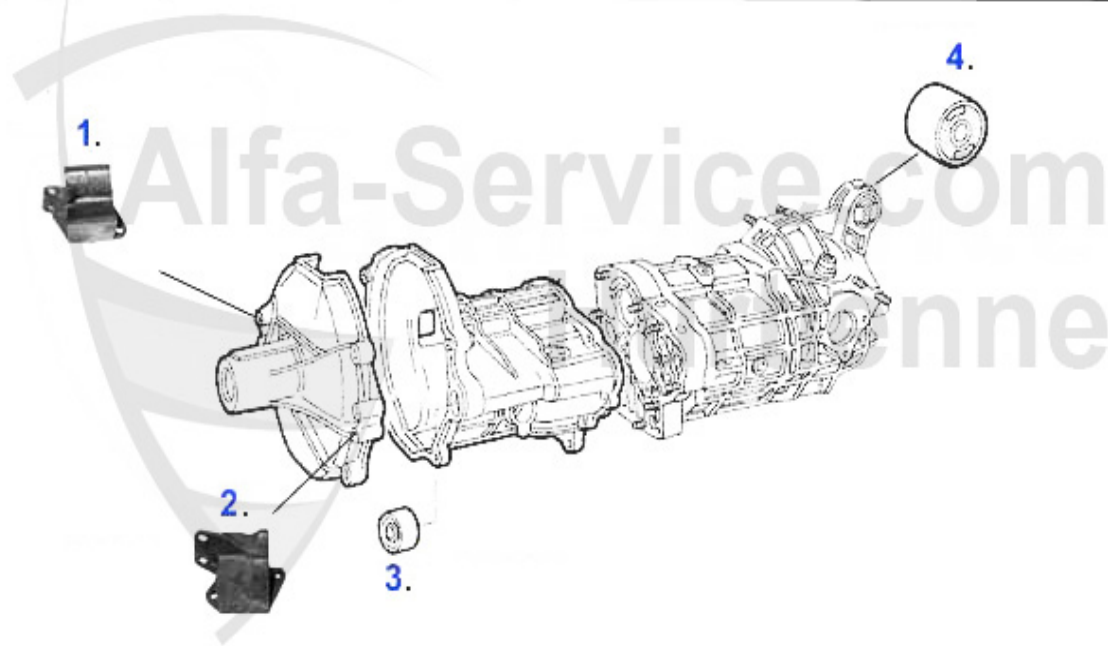

Getriebeaufhängung/Gear Mount GTV/6 (116)

1	GL2364	GEARBOX MOUNT	39.81 EUR
2	GL2362	GEARBOX MOUNT	65.00 EUR
3	GL03714	OE.60703714 GEARBOX MOUNT 75,90 RZ,SZ	24.89 EUR
4	GL21958	OE. 60521958 GEAR MOUNT REAR 75,90, RZ/SZ,ALFETTA,GIULI	29.90 EUR