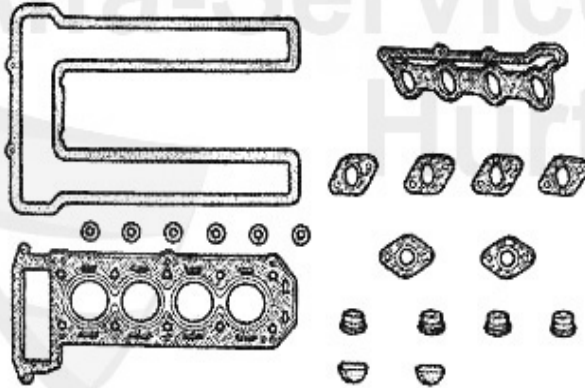

Kopfdichtsatz/Head Set Giulietta (116) Vergaser/Carb.

Achtung/Attention:

Dichtsatz ohne Kopfdichtung, bitte separat bestellen! / Headset without HEADGASKET, please order separate!

1.02 069 0 0

1 02 069 0 0

HEAD GASKET SET 1300-2000 WITHOUT HEAD GASKET ALL 105/

70.00 EUR