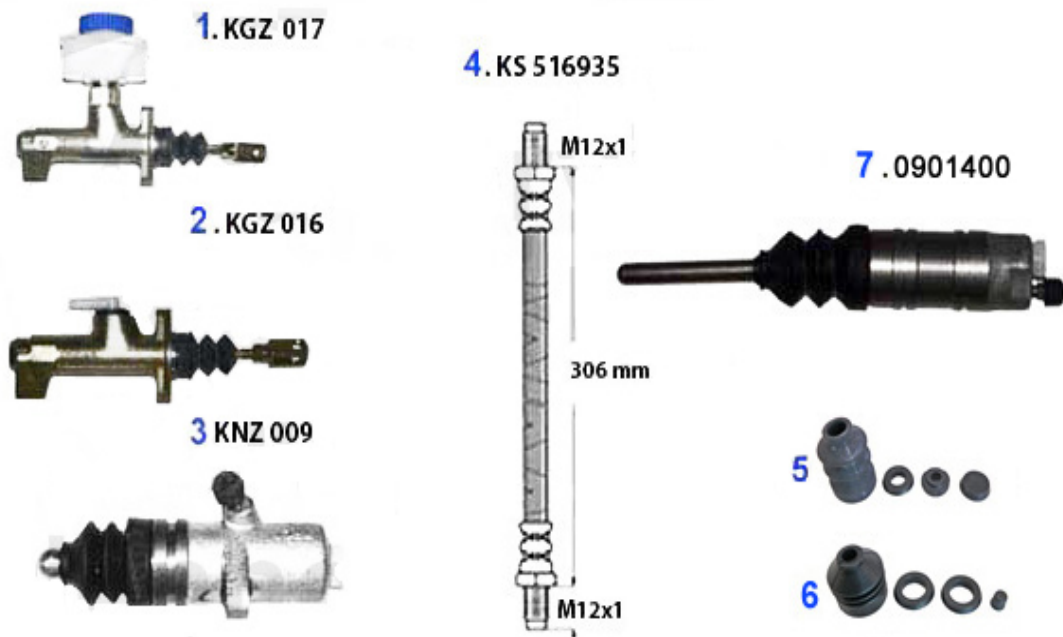

GT/V/6 (116) > DRIVETRAIN > CLUTCH ACTUATION

Kupplungsbetätigung/Clutch Actuation GTV/4/6 (116)

0	09 014 0 0	CLUTCH SLAVE CYLINDER FOR 105/115, ALSO FOR 116 AND 162	69.00 EUR
1	KGZ017	CLUTCH MASTER CYLINDER, ALFETTA, GIULIETTA, GTV, GTV/6(	99.00 EUR
2	KGZ016	OE. 60518194 CLUTCH MASTER CYLINDER 116 1983>	79.00 EUR
3	KNZ009	CLUTCH SLAVE CYLINDER,75,90 ALFETTA, GIULIETTA, GTV(11	65.00 EUR
4	KS516935	CLUTCH HOSE 116	Preis auf Anfrage
5	RKG1134	REPAIR KIT MASTER CYLINDER 116 RZ/SZ	29.50 EUR
6	RKN3156	REPAIR KIT SLAVE CYLINDER 116 RZ/SZ	29.50 EUR
7	09 014 0 0	CLUTCH SLAVE CYLINDER FOR 105/115, ALSO FOR 116 AND 162	69.00 EUR