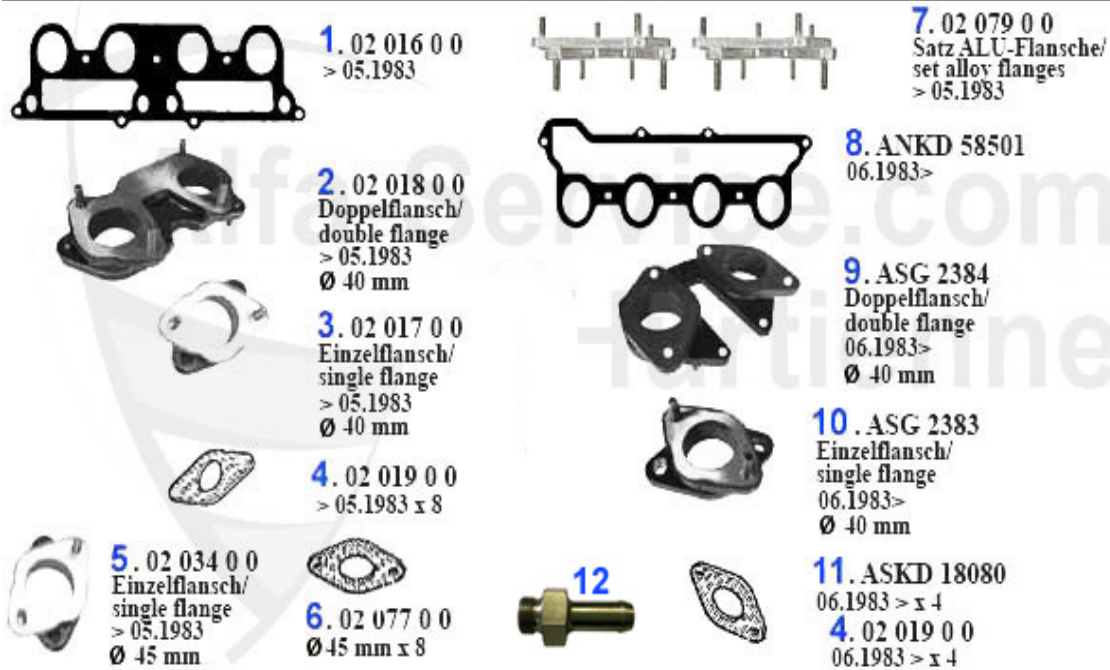

Ansaugbrücke/Intake Manifold GTV/4 (116)

1	02 016 0 0	INTAKE MANIFOLD GASKET CARBURETTOR MODELS 1600-2000	14.90 EUR
2	02 018 0 0	DOUBLE CARBURETOR MOUNT 40mm	65.00 EUR
3	02 084 0 0	CARBURATOR MOUNT KIT (4 PCS) ALUMINIUM 40MM TYPE 105,11	189.00 EUR
3	02 017 0 0	SINGLE CARBURETTOR MOUNT 40mm	26.50 EUR
4	02 019 0 0	PAPER GASKET CARBURETOR MOUNT 40mm	0.95 EUR
4	02 004 0 0	GASKET CARBURETOR MOUNT 40mm MADE OF REINFORCED MATERIA	1.00 EUR
5	02 034 0 0	CARBURETOR MOUNT 45mm	42.99 EUR
6	02 077 0 0	PAPER GASKET CARBURETTOR MOUNT 45mm	1.95 EUR
8	ANKD58501	INTAKE MANIFOLD GASKET LATE CARBURATOR MODELS STARTING	19.90 EUR
9	ASG2384	DOUBLE INTAKE RUBBER 116 4 CYL. 06.83>, Spider 1.6 90-	89.00 EUR
10	ASG2383	SINGLE INTAKE RUBBER 116 4 CYL. 06.83>, SPIDER 1.6 90-	29.90 EUR
11	ASKD18080	INFERIOR PAPER GASKET FOR INTAKE RUBBER 116	1.50 EUR
12	08 111 0 0	WATER CONNECTION SUPPORT INTAKE MANIFOLD, IN 10 MM, FOR	18.50 EUR