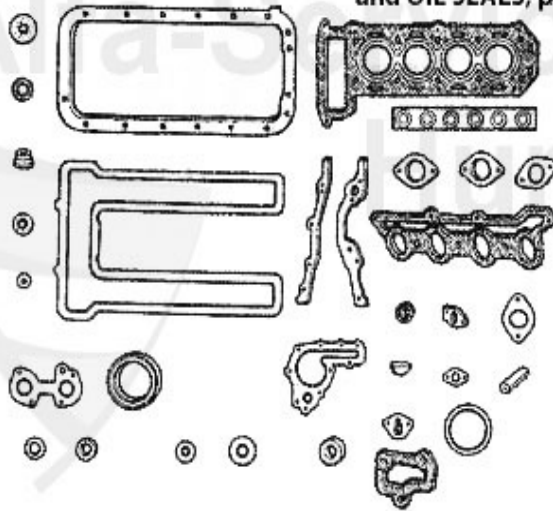

Motordichsatz/Full Set Alfetta Vergaser/Carb.

Achtung/Attention:

In den Dichtsätzen 02 040 0 0 & 02 041 0 0 sind Zylinderkopfdichtung und Wellendichtringe nicht enthalten, bitte separat bestellen./The sets 02 040 0 0 & 02 041 0 0 are without HEADGASKET and OIL SEALS, please order it separate!

1. 02 040 0 0
1600 ccm

2. MDS 42200
1800 ccm

3. 02 041 0 0
2000 ccm

4. MDS2078

1	02 040 0 0	ENGINE GASKET SET 1600 WITHOUT HEAD GASKET AND OIL SEAL	126.62 EUR
2	MDS42200	ENGINE GASKET SET ALFETTA,GIULIETTA, 75,90 1.8 85 & 9	194.99 EUR
3	02 041 0 0	ENGINE GASKET SET 2000 WITHOUT HEAD GASKET AND OIL SEAL	126.62 EUR
3	02 042 0 0	REINZ ENGINE GASKET SET FOR SERIES 115, 2.0, WITH HEAD	279.00 EUR
4	MDS16100	ENGINE GASKET SET ALFETTA,GIULIETTA,75 1.6, 1.8 81 KW C	215.00 EUR
4	MDS2078	ENGINE GASKET SET 75/90 2.0/ALFETTA 2.0/ GIULIETTA/GTV	215.00 EUR