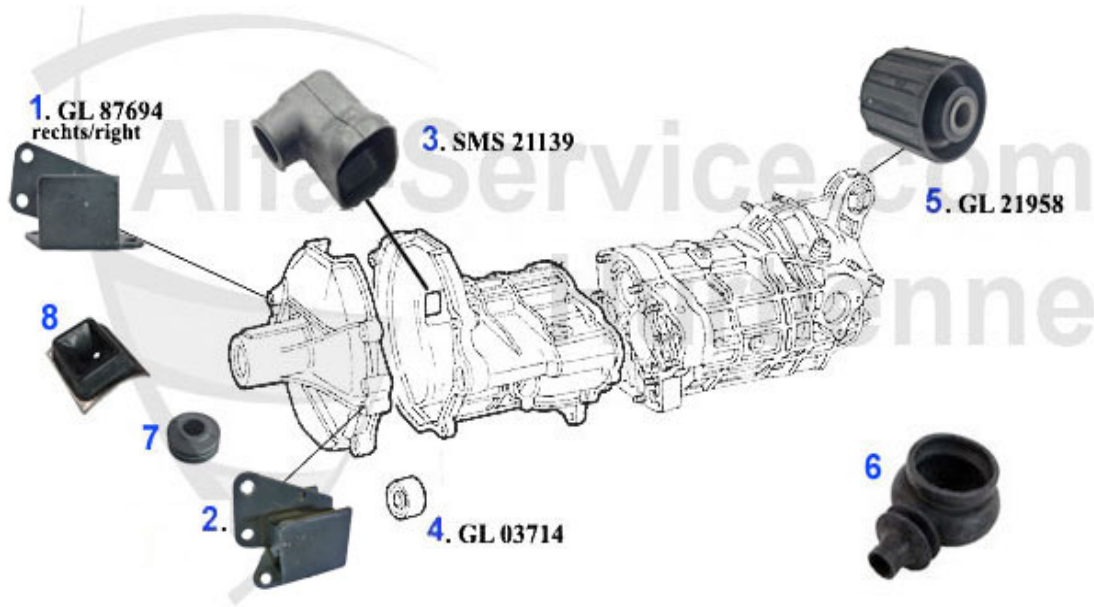

GT/V/6 (116) > DRIVETRAIN > GEARBOX > GEAR MOUNT GTV/4

1	GL87694	OE. 60521143 GEAR MOUNT 116 4-CYLINDER RIGHT	34.90 EUR
2	GL87688	OE. 60723913 GEAR MOUNT 116, 4-CYL LEFT SIDE OLD VERSIO	38.50 EUR
3	SMS21139	CAP FOR RELEASE LEVER ALFETTA, GIULIETTA,GTV(116),75,90	18.35 EUR
4	GL03714	OE.60703714 GEARBOX MOUNT 75,90 RZ,SZ	24.89 EUR
5	GL21958	OE. 60521958 GEAR MOUNT REAR 75,90, RZ/SZ,ALFETTA,GIULI	29.90 EUR
6	SMS2345	GEAR LEVER BOOT ALFETTA,GIULIETTA,GTV (116)	14.49 EUR
7	SMS26078	RUBBER BOTH FOR SHIFT LEVER/ALFETTA/GTV/ GIULIETTA (116	25.00 EUR
8	SMS2346	OE. 60701783 COVER f. GEARSTICK 116	Preis auf Anfrage