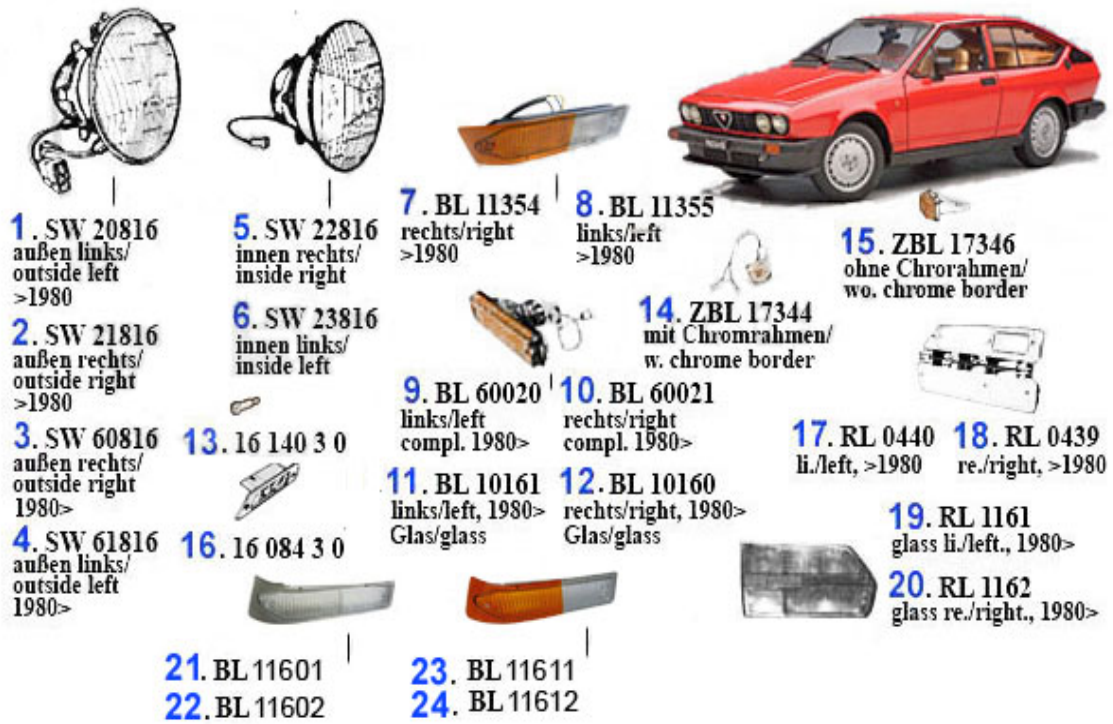

GT/V/6 (116) > BODY > LIGHTNING

1	SW20816	OUTER HEADLAMP ALFETTA BERLINA 1974> LEFT, ALFETTA COUP	70.78 EUR
2	SW21816	OUTER HEADLAMP ALFETTA BERLINA 1974> RIGHT, ALFETTA COU	70.78 EUR
3	SW60816	OUTER HEAD LAMP RIGHT SIDE, 6, GT/V/6 (116),YEAR 81-85	78.00 EUR
4	SW61816	OUTER HEADLAMP LEFT SIDE, 6, GT/V/6 (116), YEAR 81-85 W	78.00 EUR
5	SW22816	HIGH-BEAM HEADLAMP GTV 116 right	70.78 EUR
6	SW23816	OE.60703450 HEAD LAMP ALFETTA BERLINA 1974> RIGHT,ALFET	70.78 EUR
7	BL11354	INDICATOR/SIDE LIGHT RIGHT GTV (116) 1.SERIES ORANGE/WH	135.01 EUR
8	BL11355	INDICATOR/SIDE LIGHT LEFT GTV (116) 1.SERIES ORANGE/WHI	129.00 EUR
13	16 140 3 0	PLASTIC SCREW INDICATOR LENSE IN YELLOW FOR SPIDER 83-9	3.90 EUR
14	ZBL17344	SIDE DIRECTION INDICATOR ALFETTA/GTV (116) >75 WITH CH	32.00 EUR
15	ZBL17346	FRONT FENDER SIDE LAMP ALFETTA/GTV (116) YEAR 75>,SUD S	29.70 EUR
16	16 084 3 0	LICENSE PLATE LIGHT - SPIDER 83-89, GTV (116) METAL HOU	35.50 EUR
17	RL0440	LEFT TAIL LAMP GTV6 (116) 1. SERIES	200.90 EUR
18	RL0439	R	200.90 EUR
19	RL1161	OE. 60728787 TAIL LAMP LENSE L GTV/6 (116) 2nd SERIES	199.00 EUR
20	RL1162	OE. 60728780 TAIL LAMP LENSE R GTV/6 (116) 2nd SERIES	199.00 EUR
21	BL11601	LEFT INDICATOR LENSE ALFETTA GT 1.SERIES WHITE/WHITE	70.90 EUR
22	BL11602	RIGHT INDICATOR LENSE ALFETTA GT 1.SERIES WHITE/WHITE	59.00 EUR
23	BL11611	LEFT INDICATOR LENSE ALFETTA GT 1.SERIES ORANGE/WHITE	65.00 EUR
24	BL11612	RIGHT INDICATOR LENSE ALFETTA GT 1.SERIES ORANGE/WHITE	65.00 EUR