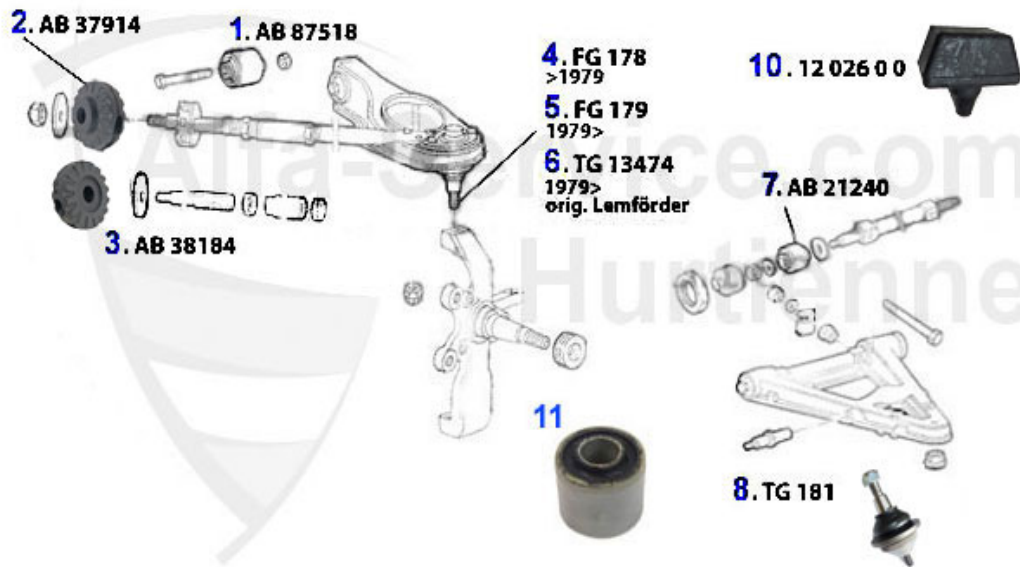

GT/V/6 (116) > SUSPENSION > ATTACHMENT FRONT

1	AB87518	OE.60521269 SUSPENSION ARM BUSH FRONT, 75, GT/V/6 (116)	12.50 EUR
2	AB37914	RUBBER MOUNTING 75,GTV6 (116) pieces required:2	4.50 EUR
3	AB38184	SILENT BLOCK 75,GTV6 (116) required parts: 2	4.50 EUR
4	FG178	UPPER BALL JOINT ALFETTA/ GIULIETTA/GTV (116) >79	42.00 EUR
5	FG179	UPPER BALL JOINT 116/162 1979>	39.00 EUR
7	AB21240	OE. 60521240 LOWER ARM BUSH 116 FA 2 PIECES EACH SIDE N	40.50 EUR
8	TG181	LOWER BALL JOINT F. 116	42.90 EUR
10	12 026 0 0	UPPER BUMP STOP	8.50 EUR
11	AB92733	FRONT STABILIZER BUSHING 116, REQUIRED PIECES: 4	12.50 EUR