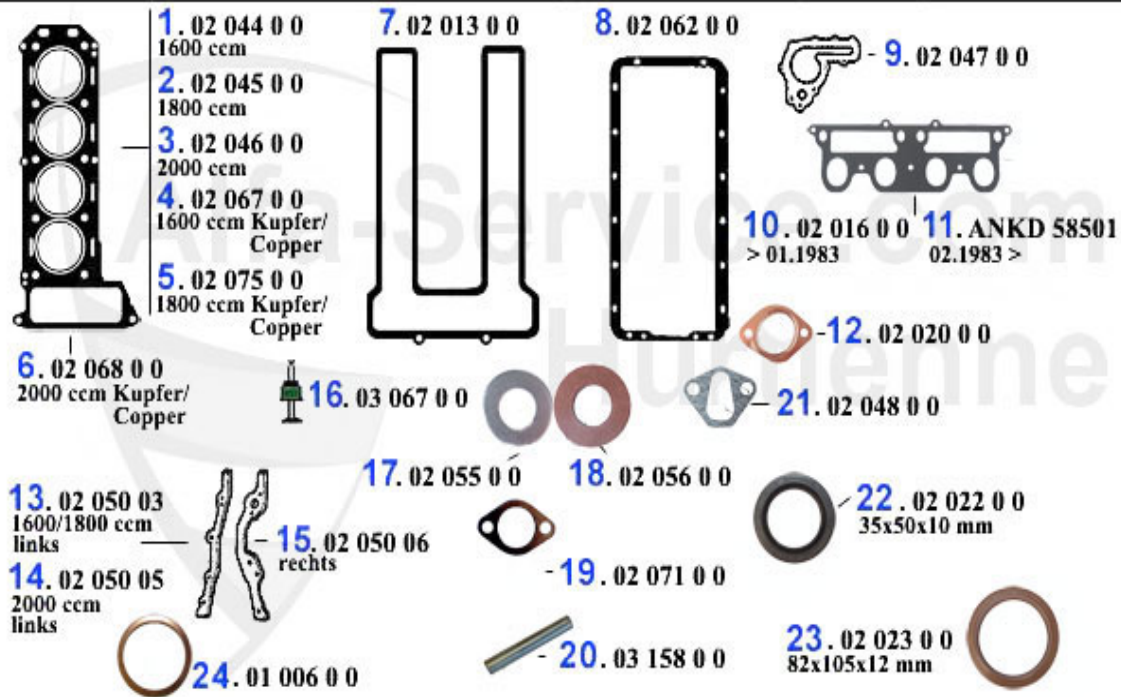

Dichtungen Motor/Gaskets Engine 116 4-Cyl. Vergaser/Carb.

1	02 044 0 0	CYLINDER HEAD GASKET 1600 REINZ	57.00 EUR
2	02 009 0 0	CYLINDER HEAD GASKET 1750/1800 Payen 1,9 mm	85.00 EUR
2	02 045 0 0	CYLINDER HEAD GASKET 1750 REINZ ALFETTA, GIULIETTA, GTV	59.00 EUR
3	02 046 0 0	CYLINDER HEAD GASKET 2000 REINZ	53.50 EUR
3	02 008 0 0	CYLINDER HEAD GASKET 2000 Payen 1,9 mm	54.50 EUR
5	02 075 0 0	COPPER CYLINDER HEAD GASKET 1750	Preis auf Anfrage
7	02 036 0 0	REINZ CAM COVER GASKET GIULIETTA, GTV4, 75,90	43.49 EUR
8	02 062 0 0	UPPER OIL PAN GASKET WITH METAL	31.90 EUR
9	02 047 0 0	WATER PUMP GASKET	4.20 EUR
10	02 016 0 0	INTAKE MANIFOLD GASKET CARBURETTOR MODELS 1600-2000	14.90 EUR
11	ANKD58501	INTAKE MANIFOLD GASKET LATE CARBURATOR MODELS STARTING	19.90 EUR
12	02 020 0 0	GASKET EXHAUST MANIFOLD-CYLINDER HEAD	3.70 EUR
13	02 050 0 3	TIMING COVER GASKET 1600 LEFT MODELS WITH SPIN-ON OIL F	3.90 EUR
14	02 050 0 5	TIMING COVER GASKET 105 2000,1750 2.Series LEFT, ALFETT	4.65 EUR
15	02 050 0 6	TIMING COVER GASKET 1300-2000 RIGHT	4.95 EUR
17	02 055 0 0	ALUMINIUM WASHER	1.70 EUR
18	02 056 0 0	PAPER WASHER	1.30 EUR
19	02 071 0 0	GASKET TACHOMETER DRIVE	2.40 EUR
20	03 158 0 0	RUBBER CYLINDER 5th MAIN BEARING	3.61 EUR
21	02 048 0 0	FUEL PUMP GASKET	2.30 EUR
22	02 022 0 0	OIL SEAL (35/50/10) CRANKSHAFT FRONT	9.50 EUR
23	02 023 0 0	OIL SEAL (82/105/12) CRANKSHAFT REAR 105 MODELS >1989,	25.00 EUR
25	OWD11872	OIL PAN GASKET GTV6/75 V6 AR90/RZ-SZ	17.90 EUR