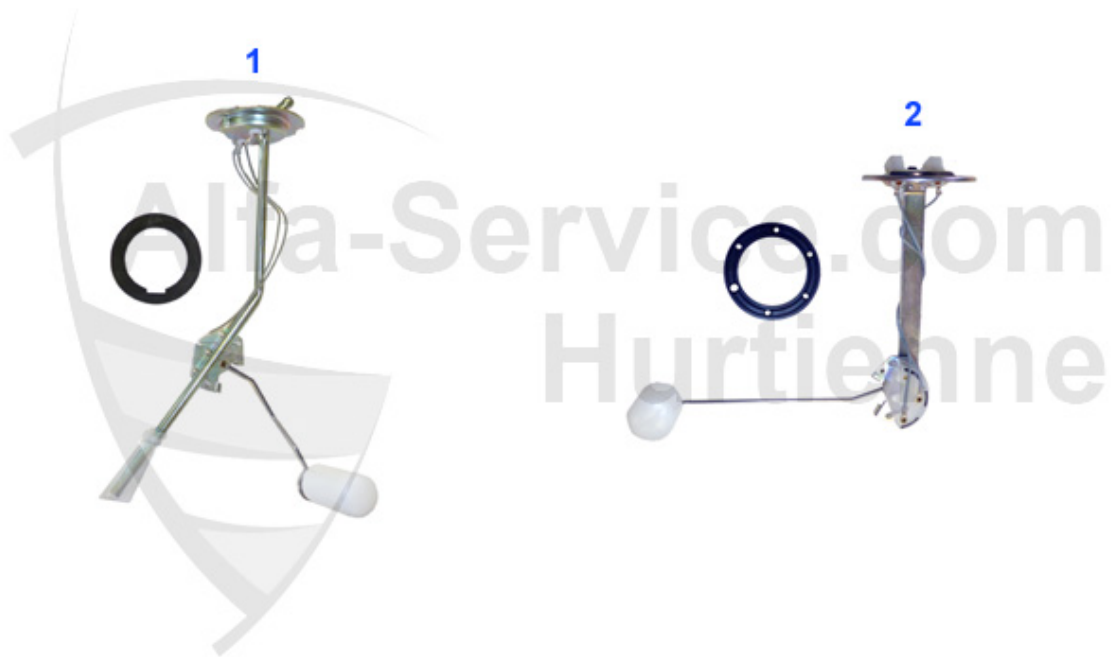

GT/V/6 (116) > ELECTRIC > FUEL TANK SENDING UNIT

1	TG01129	OE. 116003205005 FUEL SENDING UNIT ALFETTA SALOON, GTV/	95.00 EUR
2	TG01128	FUEL SENDING UNIT GTV 116 6 CYL.	99.00 EUR