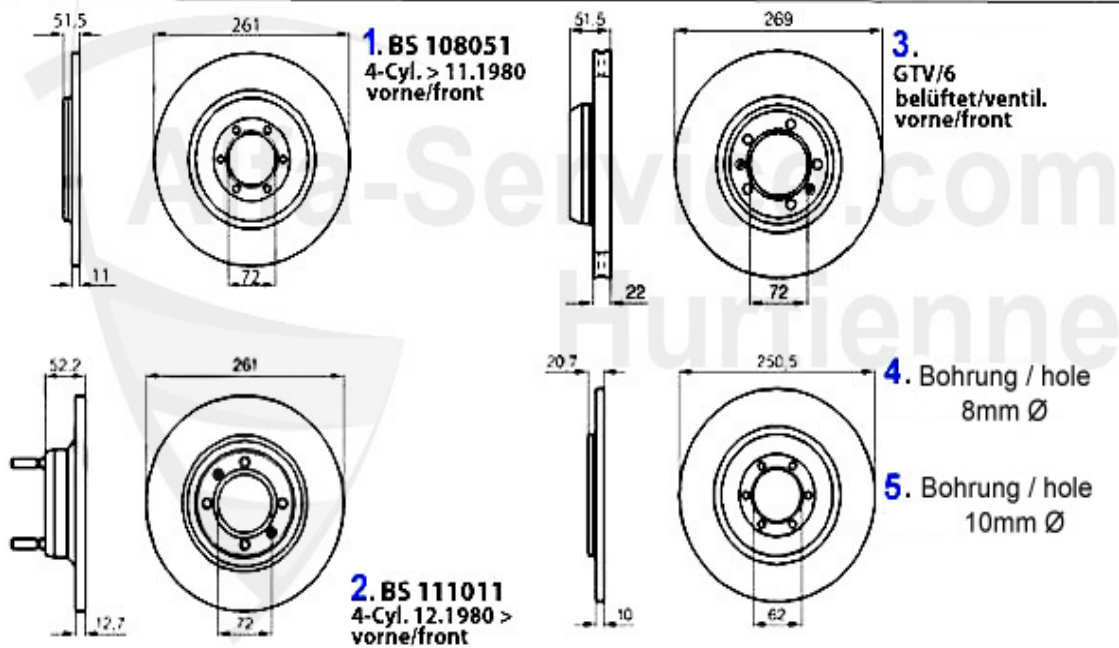

Bremsscheiben/Brakedisks GT/V/6 (116)

1	BS108051	OE.60703487,FRONT BRAKE DISC ALFETTA 1.6/1.8/2.0L 72-84	99.50 EUR
2	BS111011	FRONT BRAKE DISC ALFETTA 2.0/2.4 TD 09.85-09.88,90 1.8/	92.50 EUR
3	BS118351	OE 60522092, BRAKE DISC FRONT 75 1.8 TURBO/2.0 TS 2.5/3	95.00 EUR
3	BS 183	FRONT SPORT BRAKE DISK GTV 6, 75 T- SPARK/2.5/3.0 SLOTT	145.00 EUR
4	BS101515	OE 60701786, BRAKE DISC REAR ALFETTA YEAR 11.81>, GIULI	79.00 EUR
5	BS118415	Bremsscheibe HA GTV6 2.5 (116) 75 1.8 turbo/2.5/3.0 V6	49.00 EUR
5	BS 184	REAR SPORT BRAKE DISK GTV 6, 75 Twin Spark/2.5/3.0 SLOT	110.00 EUR