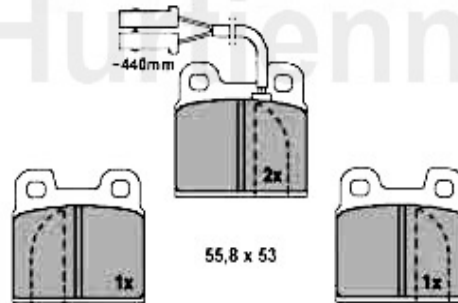

1	20641 150 04	REAR BRAKE PADS ALFETTA,GIULIETTA GT/V(116),ATE BRAKE S	45.01 EUR
2	20912 150 05	REAR BRAKE PADS WITH WARNING UNIT 1.6/ 1.8/TURBO/2.0 BR	69.90 EUR