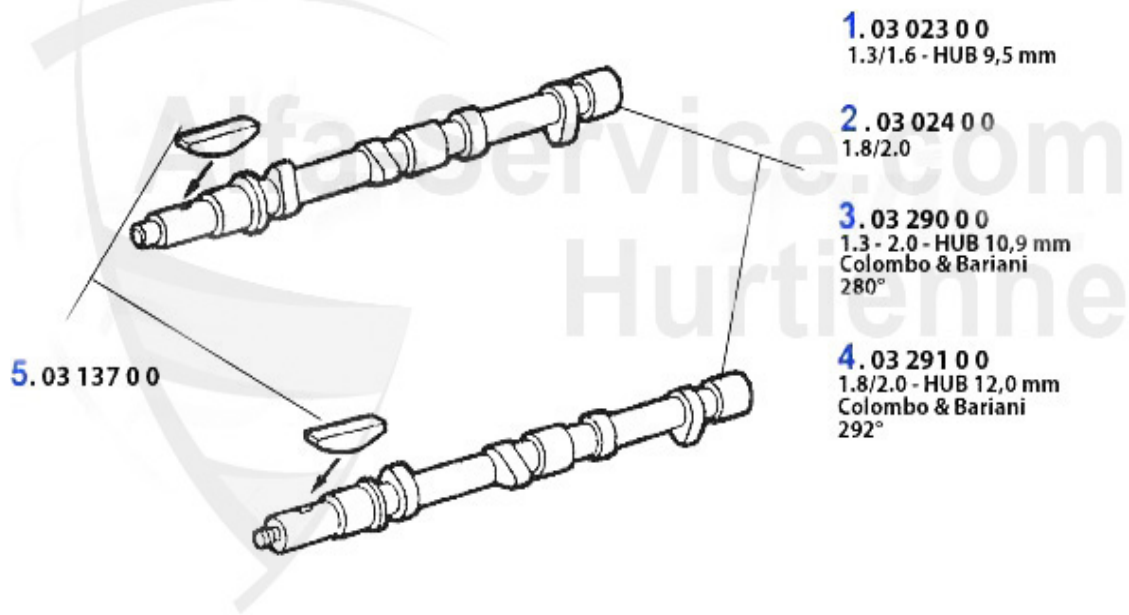

Nockenwelle/Camshaft GT/V/4

1. 03 023 0 0
1.3/1.6 - HUB 9,5 mm

2. 03 024 0 0
1.8/2.0

3. 03 290 0 0
1.3 - 2.0 - HUB 10,9 mm
Colombo & Bariani
280°

4. 03 291 0 0
1.8/2.0 - HUB 12,0 mm
Colombo & Bariani
292°

5. 03 137 0 0

2	03 024 0 0	CAM SHAFT - EXHAUST	Preis auf Anfrage
3	03 290 0 0	SPORT CAMSHAFT COLOMBO&BARIANI 1300-2000, Lift=10.9mm,	279.00 EUR
4	03 291 0 0	SPORT CAMSHAFT COLOMBO & BARIANI 1750-2000, hub 12.0mm,	279.00 EUR
5	03 137 0 0	WEDGE FOR CAMSHAFTS	6.90 EUR