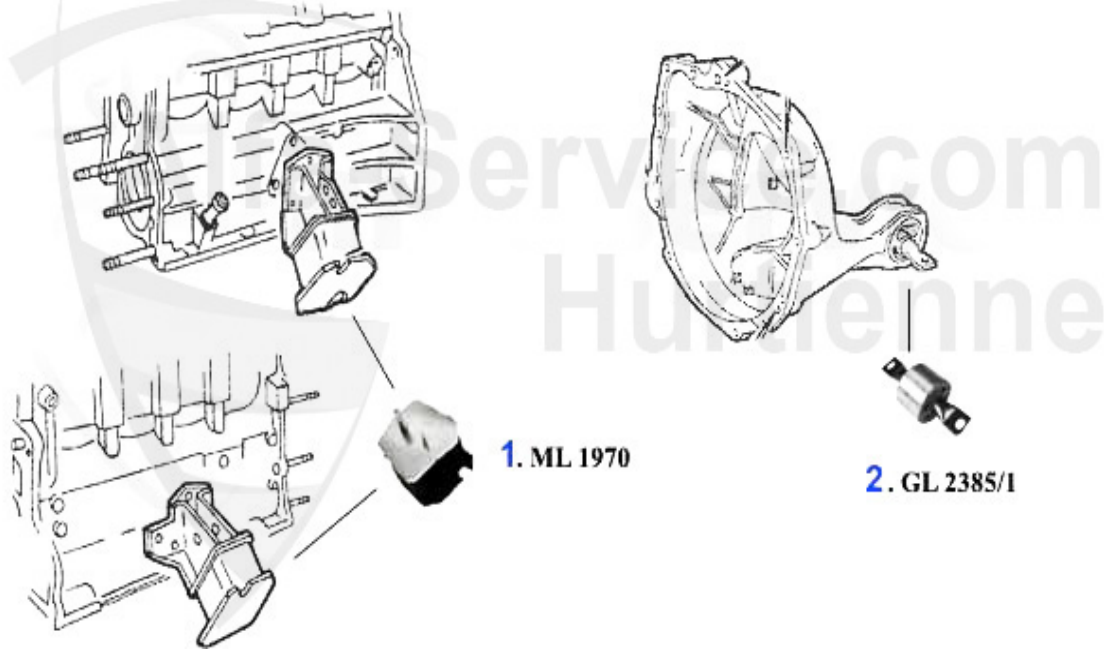

Motorlager/Engine Mount GT/V/6 (116)

1	ML1970	ENGINE MOUNT GTV/6 LEFT/RIGHT 75 V6, RZ/SZ	49.00 EUR
2	GL2385/1	OE. 60522581 ENGINE MOUNT REAR 116 6-Cyl. (64mm)	36.50 EUR