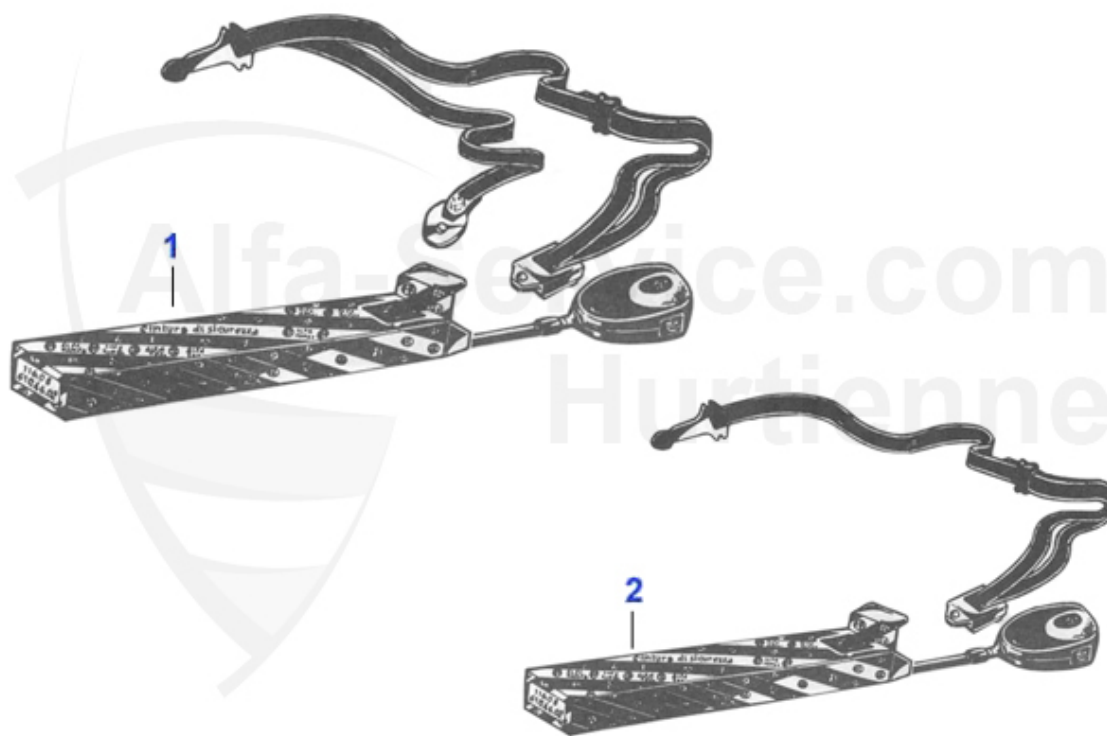

GT/V/6 (116) > INTERIOR > SEAT BELT

1	20 144 2 0	SEAT BELT GT/Alfetta GT 30cm	79.90 EUR
2	20 392 0 0	LAP BELT for backseat	39.90 EUR