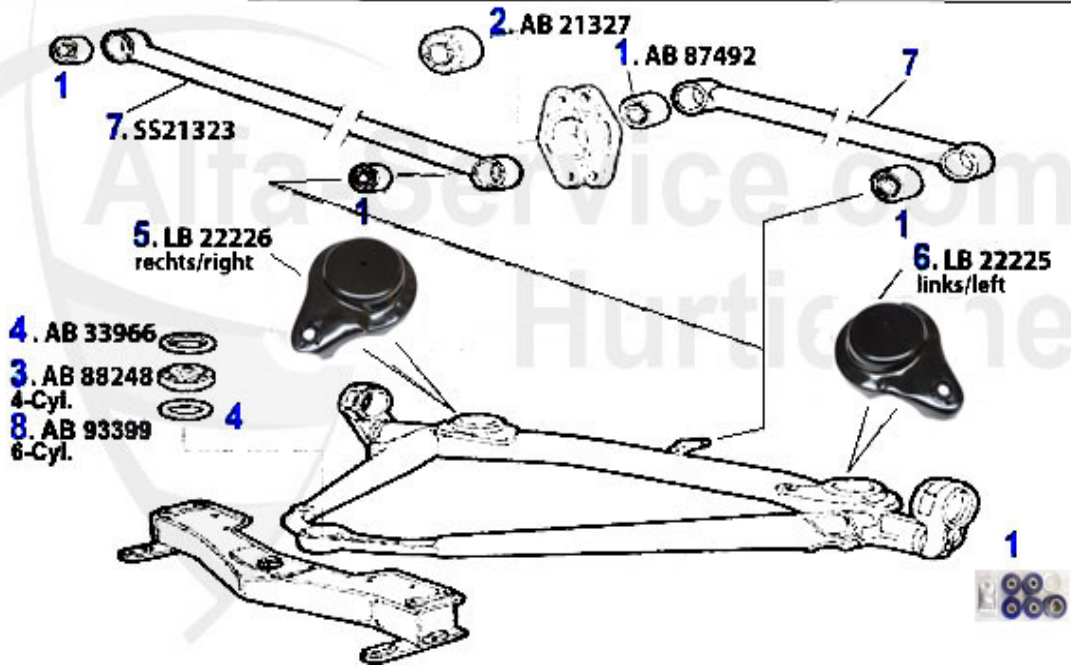

Aufhängung/Attachment GTV/4/6 (116) hinten/rear

1	AB87492	BUSHING WATTS LINKAGE ALFETTA,GIULIETTA,GTV6,75 needed	9.60 EUR
1	AB1970SF	SUPERFLEX BUSHES SET F. WATT'S LINKAGE 116 (5 PIECES)	175.00 EUR
2	AB21327	REAR AXLE BUSH MIDDLE 116	19.00 EUR
4	SF0114	CENTER BUSHING GEAR-TRAVERSE IN POLY. FOR ALFETTA, GIUL	61.50 EUR
5	LB22226	SUPPORT REAR-AXLE-FRAME RIGHT 75,GTV/6	83.90 EUR
6	LB22225	SUPPORT REAR-AXLE- FRAME LEFT 75, GTV/6	88.00 EUR
7	SS21323	OE.60521323 TORSION BAR 116	53.86 EUR
8	SF0116	CENTER BUSHING GEAR-TRAVERSE IN POLY GTV6/75/90 ALL V6,	71.90 EUR