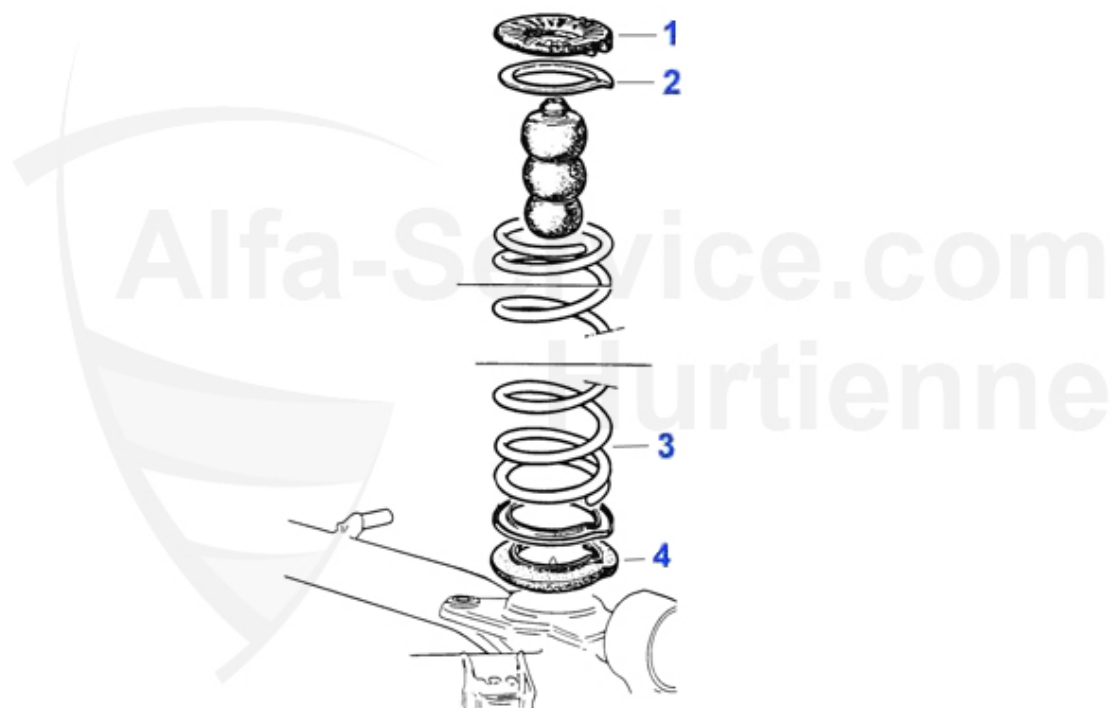

GT/V/6 (116) > SUSPENSION > SPRINGS

1	FG21363	REAR SPRING LOWER RUBBER 116 / 75	19.00 EUR
2	DB21362	OE. 60521362 PLATE	8.90 EUR
3	FW0120	OE. 60701617 REAR SPRING ALFETTA/GTV (116),75,90 1 PIEC	95.00 EUR
3	FWK4120	REAR SPORT SPRING 30 MM, LOWER 75,GTV (116)	99.00 EUR
4	FG21362	lower rubber rear spring for Alfetta + 75	19.00 EUR