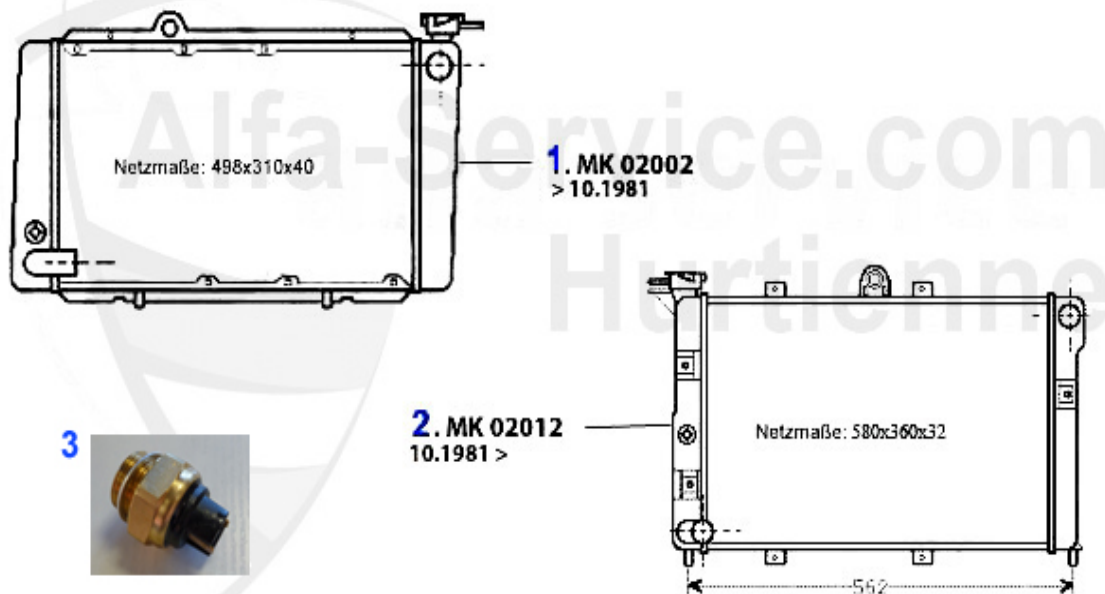

Kühler/Radiator GTV/4 (116)

2	MK02012	OE.60719302 RADIATOR ALFETTA/ GIULETTA 1.8/2.0-IMPORTAN	Preis auf Anfrage
3	14 104 3 0	THERMOSWITCH for fan motor for 105/115, Alfetta, Giulie	18.00 EUR