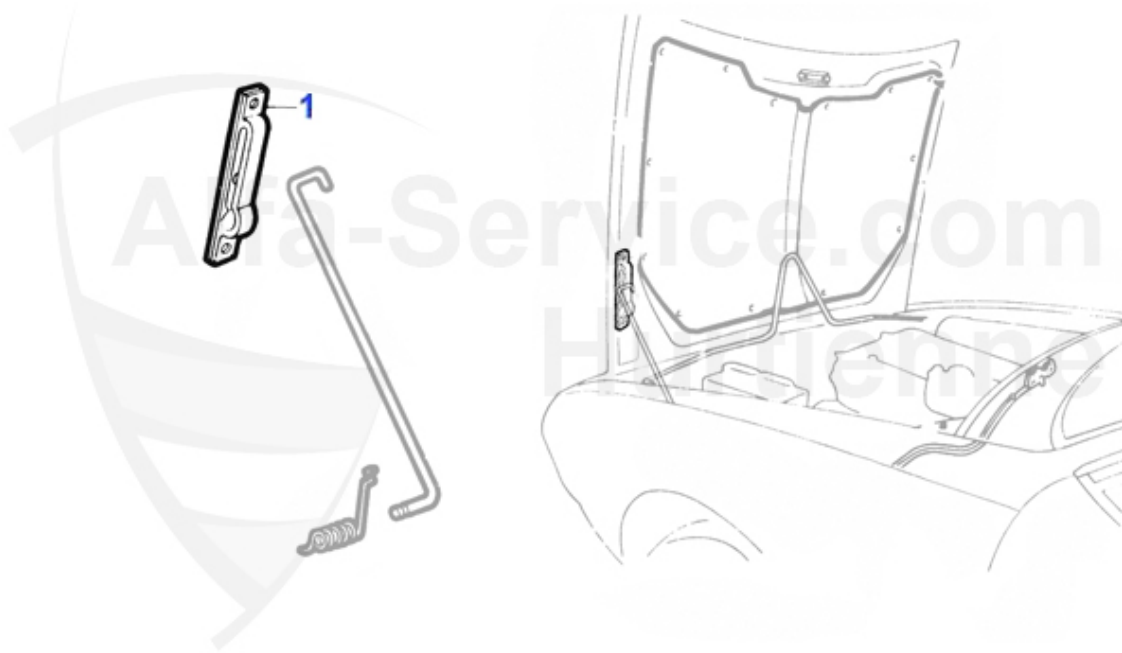

SENSORS/SWITCHES.....	80
DISTRIBUTOR GTV/4 (116).....	81
DISTRIBUTOR GTV/6 (116).....	82
IGNITION PARTS GTV/4 (116).....	83
IGNITION PARTS GTV/6 (116).....	84
AGGREGATS	85
WIPERS.....	86
WIPERS.....	86
INTERIOR.....	87
CAR MAT	87
DASH PANEL	88
gear lever cover	89
handbrake lever cover.....	90
SEAT BELT	91
Sunroof Tan	92
LITERATURE.....	93

GT/V/6 (116) > BODY > FRONT LID

1 FS001

PLASTIC HOLDER FRONT LID

49.00 EUR