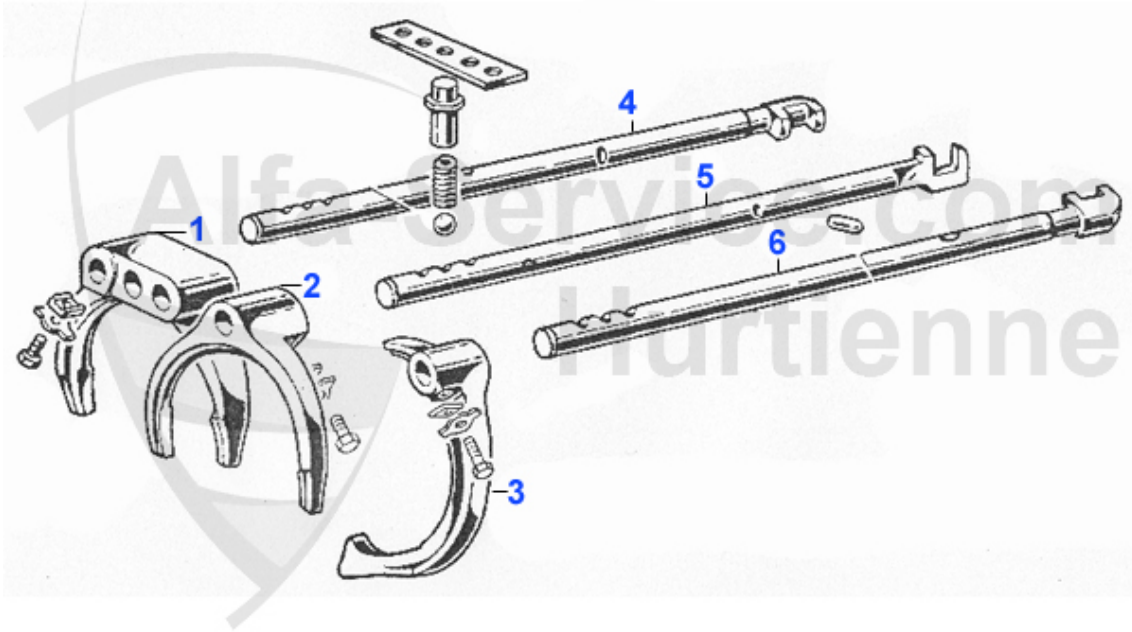

NUOVA *gtv 6* **2.5**

GTV 2.0
2.5

Alfetta Gt

0 GB21

KONI yellow front Alfetta GT/V/6 Giulietta 116

99.00 EUR

USED PARTS > BOX INTERNAL CONTROL

1	105141350310	FORK 1st & 2nd GEAR USED	71.40 EUR
2	105141350411	FORK 3rd & 4th GEAR USED	178.50 EUR
3	105141350503	FORK 5th & REV.GEAR USED	Preis auf Anfrage
4	105121350000	STRIKING ROD 1st & 2nd GEAR USED	50.00 EUR
5	105121350100	STRIKING ROD 1st & 2nd GEAR USED	50.00 EUR
6	105121350200	STRIKING ROD 5th & REV.GEAR USED	50.00 EUR

USED PARTS > Engine Bay Electrical

0 GB23

Alternator Tension Bracket 105/115

29.00 EUR

USED PARTS > Instruments

0	GB7	Berlina 2000 instrument cluster Jaeger	229.00 EUR
0	GB8	Oil pressure gauge Giulia Nuova Jaeger	59.00 EUR
0	GB9	Oil pressure gauge Spider Jaeger	79.00 EUR
0	GB14	Giulia Nuova Jaeger watch	129.00 EUR
0	GB13	Giulia Super Jaeger watch	189.00 EUR