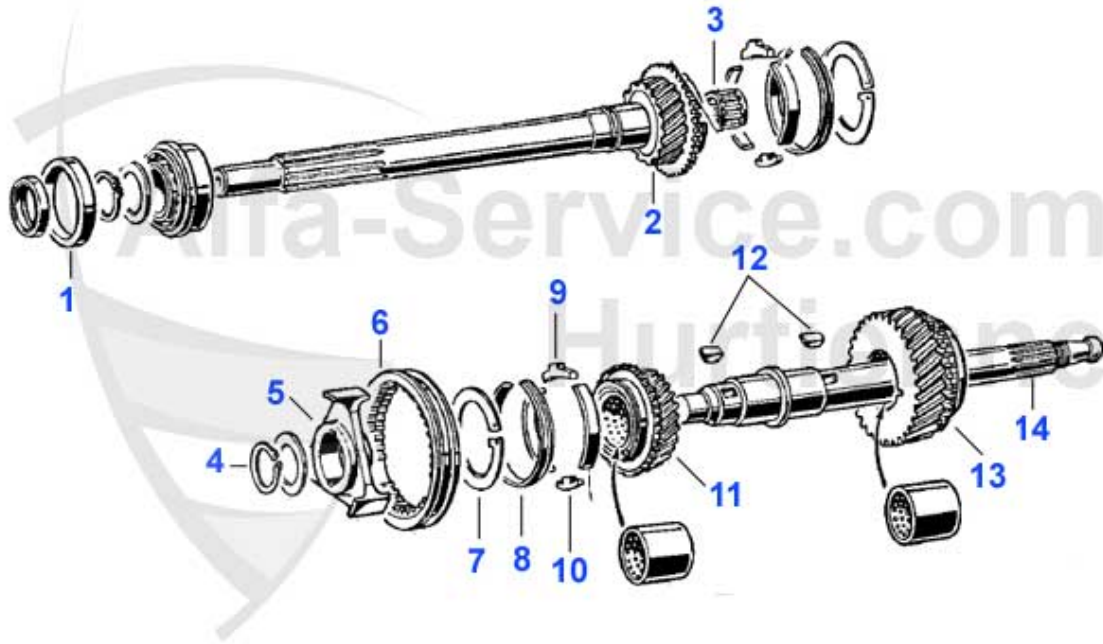

USED PARTS > transmission main shaft

0	GB19	Gearbox main shaft front 2000 bearing/ synchronizer rin	297.50 EUR
1	101001310400	CENTERING RING USED	9.00 EUR
2	105411302100	DIRECT DRIVE SHAFT 1,3-1,6 USED	80.00 EUR
4	220024820	RETAINER RING USED	1.80 EUR
5	101001321800	SYNCHROMESH HUB USED	32.00 EUR
6	105141321905	SYNCHRONIZING SLEEVE USED	30.00 EUR
7	101001321700	Sicherungsring f. Synchronring geb raucht	2.50 EUR
8	105141321603	SYNCHRONIZING RING USED	20.00 EUR
9	105141322802	UPPER LIMITING QUADRANT USED 2nd to 5th	4.20 EUR
10	105141323003	LOWER LIMITING QUADRANT, USED	4.20 EUR
11	105141302303	GEAR 3 RD SPEED USED	100.00 EUR
12	101001322000	KEY MAINSHAFT USED	3.00 EUR
13	105141302503	GEAR, 2ND SPEED, USED	100.00 EUR
14	105121320100	MAINSHAFT 1300/1600 USED	40.00 EUR