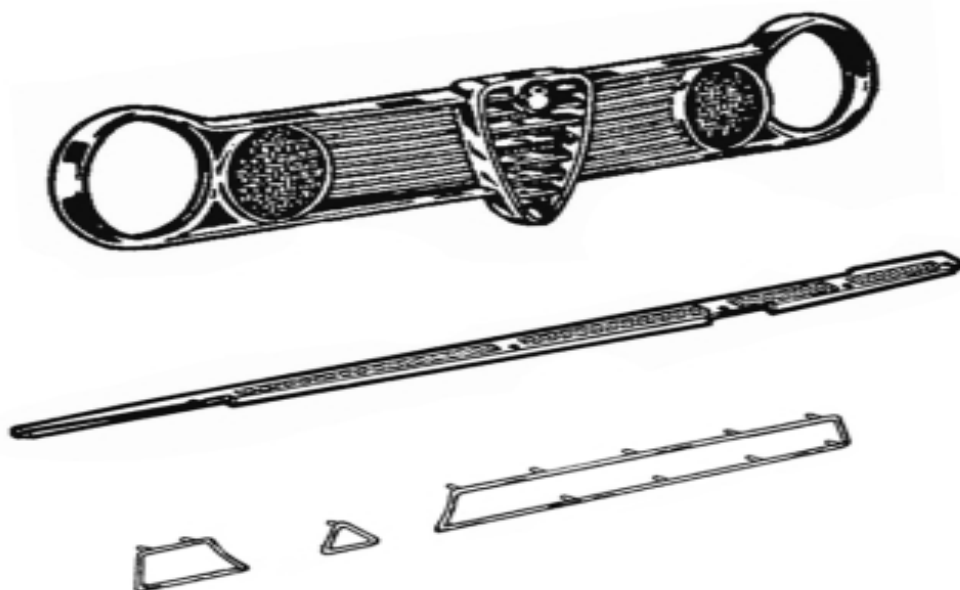

USED PARTS > Chrome parts

0	GB2	Giulia Super Scudetto	119.00 EUR
0	GB17	Giulia Super Scudetto	119.00 EUR
0	GB16	Scudetto Spider 1970-82	79.00 EUR
0	GB15	Scudetto Giulia Nuova	109.00 EUR
0	GB12	Berlina 2000 Scudetto	79.00 EUR
0	GB6	Headlight trim ring GT Bertone with adjustment opening	55.00 EUR
0	GB5	Chrome trim center dashboard Bertone 1300-1750	39.00 EUR
0	GB4	Chrome frame side indicator Giulia TI TI Super right Ca	79.00 EUR
0	GB3	Chrome frame left dashboard Bertone 1300-1750	49.00 EUR
0	GB18	Giulia Super Scudetto	79.00 EUR