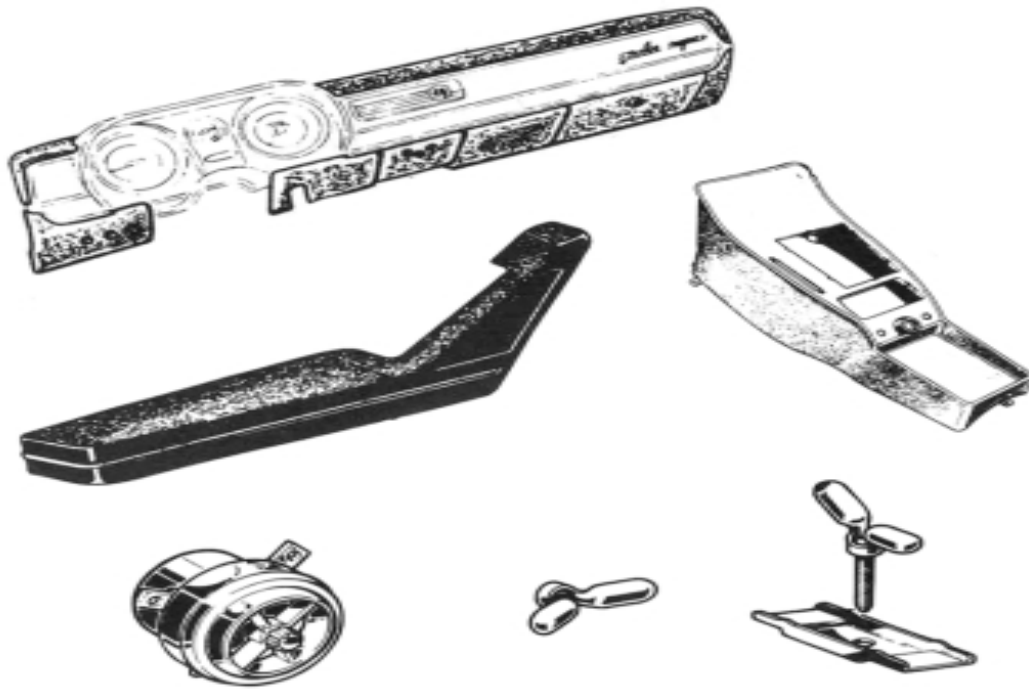

USED PARTS > Interior

0	GB20	Spider 1978-89 armrest right	119.00 EUR
0	GB22	Wing nut for jack 105/115	22.90 EUR
0	GB24	Gear lever protector 105	69.00 EUR