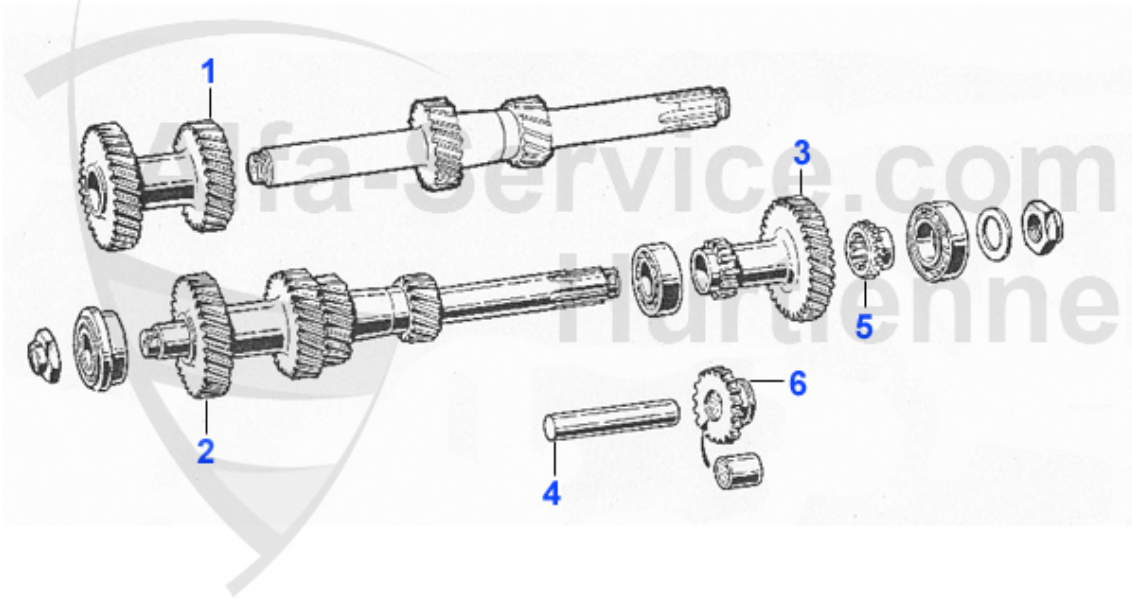

USED PARTS > Engine Bay Electrical

0 GB23

Alternator Tension Bracket 105/115

29.00 EUR

USED PARTS > Instruments

0	GB7	Berlina 2000 instrument cluster Jaeger	229.00 EUR
0	GB8	Oil pressure gauge Giulia Nuova Jaeger	59.00 EUR
0	GB9	Oil pressure gauge Spider Jaeger	79.00 EUR
0	GB14	Giulia Nuova Jaeger watch	129.00 EUR
0	GB13	Giulia Super Jaeger watch	189.00 EUR

USED PARTS > Interior

0	GB20	Spider 1978-89 armrest right	119.00 EUR
0	GB22	Wing nut for jack 105/115	22.90 EUR
0	GB24	Gear lever protector 105	69.00 EUR

USED PARTS > Rubber parts glass

0 GB11

Frame Rubber Grommet Steering Rod 2nd Series

35.00 EUR

USED PARTS > SHAFT & RESERSE SHAFT

1	105001320600	GEAR 3 RD SPEED USED	110.00 EUR
2	105021302800	LAYSHAFT USED	Preis auf Anfrage
3	102001330101	GEAR 5th + reverse USED	Preis auf Anfrage
4	101001310500	SHAFT USED	Preis auf Anfrage
5	102001330500	KEYING SLEEVE USED	Preis auf Anfrage
6	105141302900	LOOSE GEARWHEEL FOR REVERSE GEAR AUXILIARY SHAFT, USED	60.00 EUR