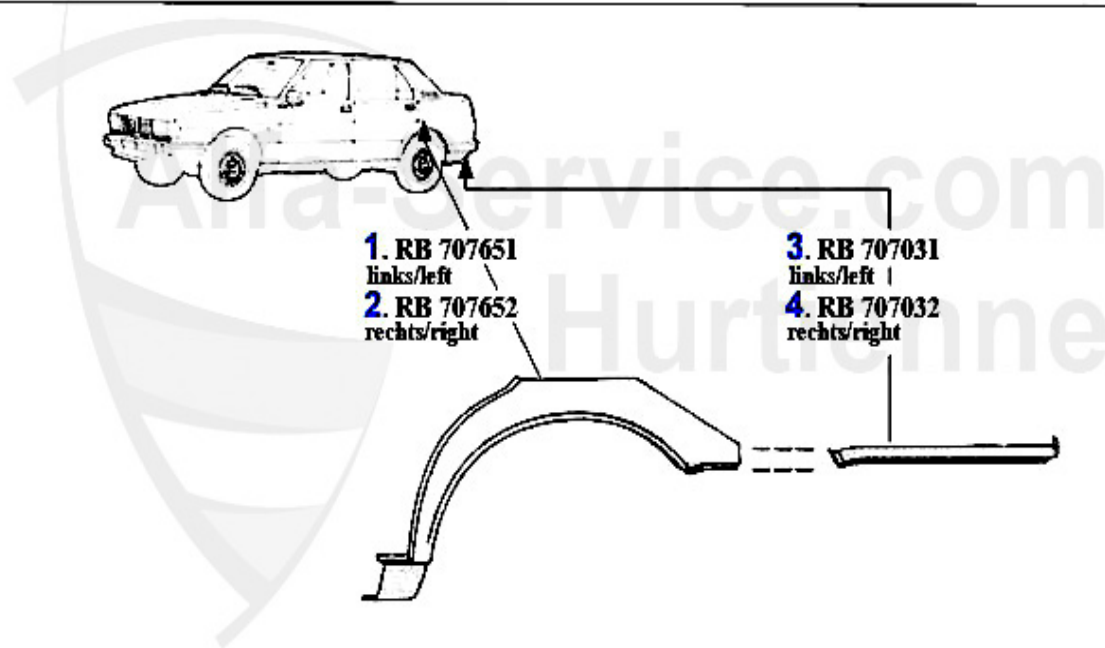

Reparaturbleche/Repairpanels Giulietta (116)

3	RB707031	CONNECTION PLATE LEFT GIULIETTA	Preis auf Anfrage
4	RB707032	CONNECTION PLATE RIGHT GIULIETTA	75.51 EUR

Reperaturbleche/Repairpanels Giulietta (116)