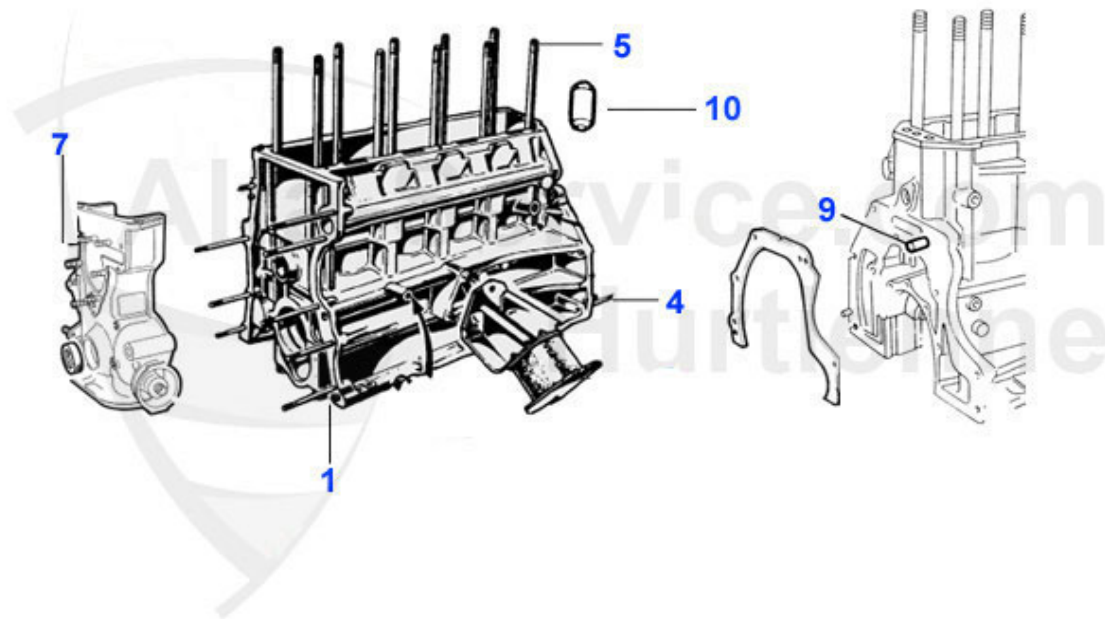

Giulietta (116) > ENGINE > ENGINE BLOCK > ENGINE BLOCK

1	03 228 0 0	1600 ENGINE MOUNT used Type 116 with oilfilter cartridg	Preis auf Anfrage
1	03 230 0 0	1800 ENGINE BLOCK USED TYPE 116 WITH OILFILTER CARTRIDG	Preis auf Anfrage
1	03 232 0 0	2000 ENGINE MOUNT used type 116 with oilfilter cartridg	Preis auf Anfrage
2	ML880721	OE. 60723675 ENGINE MOUNT LEFT 116 4-CYL.	59.00 EUR
3	ML875461	OE. 60521085 ENGINE MOUNT RIGHT 116 4-CYL.	59.00 EUR
4	03 143 0 0	STUD ENGINE GEARBOX Type 105/116	4.75 EUR
5	03 236 0 0	1600, 1750, 2000 (M 12) STUD ENGINE- CYLINDER HEAD Alfe	31.00 EUR
7	03 272 0 0	CONTROL CASING COVER, USED PLEASE INDICATE TYPE	107.10 EUR
9	03 198 0 0	OE. 10842220 DOWEL	Preis auf Anfrage