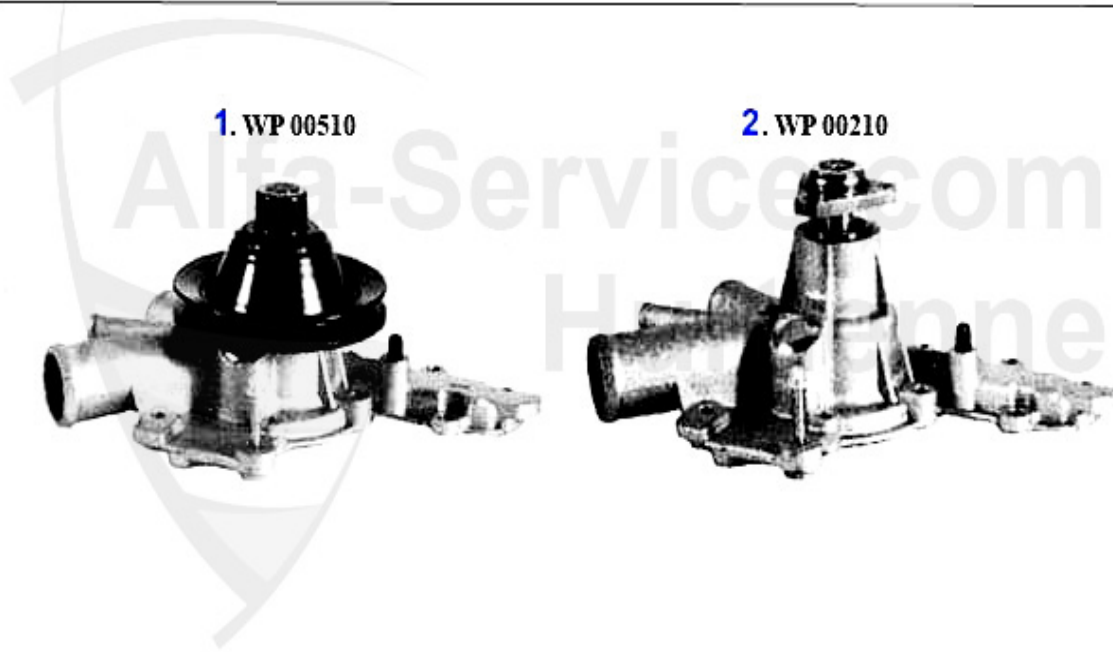

Wasserpumpe/Waterpump Giulietta (116) 1.6

1	WP00510	OE. 60730469/60523035 WATER PUMP 116 w. PULLEY, wo. CON	109.00 EUR
2	WP00210	WATER PUMP ALFETTA,GIULIETTA,GTV (116) 1.6/1.8/TURBO/2.	119.00 EUR

Wasserpumpe/Waterpump Giulietta (116) 1.8