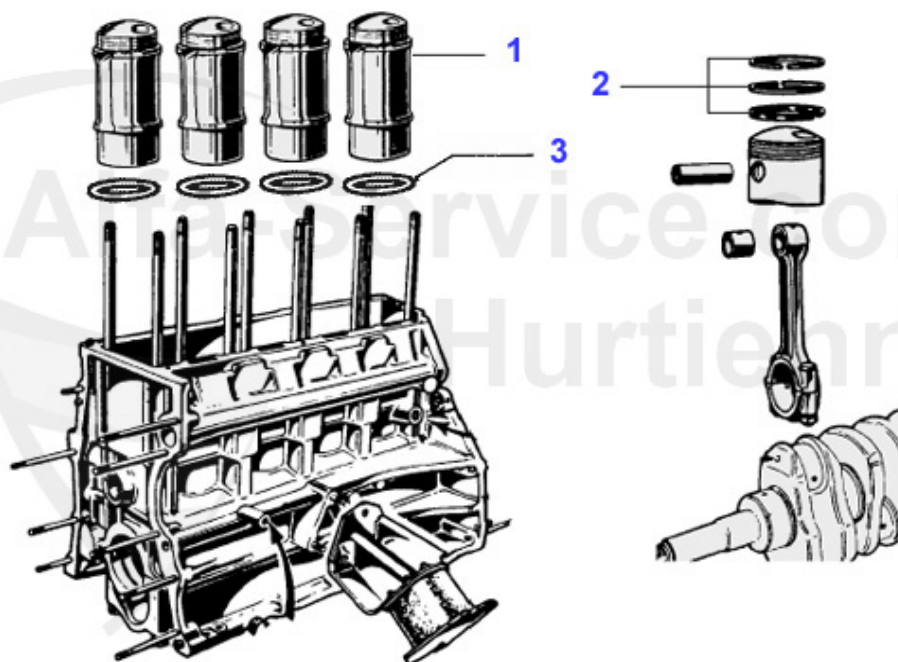

Giulietta (116) > ENGINE > ENGINE BLOCK > PISTON/LINER

1	03 210 0 0	PISTON + LINER SET 2000, ALFETTA MOTRONIC, 105 MODELS 2	650.00 EUR
1	03 289 0 0	LINER 1750 80 mm d.	95.00 EUR
1	03 288 0 0	LINER FOR PISTON 1600 78mm	95.00 EUR
1	03 281 0 0	LINER 2000 84mm d.	95.00 EUR
1	03 002 0 0	PISTON + LINER SET 1600, 4 pieces 3004 100	559.00 EUR
1	03 003 0 0	PISTON + LINER SET 1750 3002 001 4 pieces	559.00 EUR
1	03 004 0 0	PISTON + LINER SET 2000 4 pieces	559.00 EUR
1	03 281 0 5	KOLBENSCHMIDT LINER FOR 2000, 84MM DIAM. CAMISA KOLBENS	109.00 EUR
1	03 140 0 0	PISTON + LINER SET 2000 HIGH COMPRESSION (10.4:1) 3004	578.99 EUR
2	03 271 0 0	PISTON RING SET 1600 1.5/1.75/3.5mm (FOR 4 PISTONS)	179.00 EUR
2	KR46440	PISTON RING SET 2.0 75,90, ALFETTA, SPIDER 90 Motronic	139.00 EUR
2	03 224 0 0	PISTON RING SET 1750 1.5/1.75/4.0mm (FOR 4 PISTONS)	149.00 EUR
2	03 223 0 0	PISTON RING SET 1750 1.5/1.75/3.5mm (FOR 4 PISTONS)	165.01 EUR
2	03 092 0 0	PISTON RING SET 2000 1.5/1.75/4.5mm (FOR 4 PISTONS)	139.00 EUR
2	03 091 0 0	PISTON RING SET 1600 1.5/1.75/4.0mm FOR 4 PISTONS)	141.50 EUR
2	03 293 0 0	PISTON RING SET 2000 1.5/1.75/4 (FOR 4 PISTONS) 84mm	149.00 EUR
3	03 090 0 0	LINER RUBBER SEAL 2000	2.75 EUR
3	03 088 0 0	LINER RUBBER SEAL 1600/1750	3.30 EUR