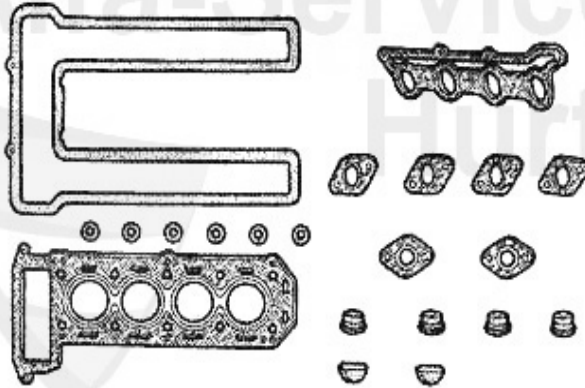

Kopfdichtsatz/Head Set Giulietta (116) Vergaser/Carb.

Achtung/Attention:

Dichtsatz ohne Kopfdichtung, bitte separat bestellen! / Headset without HEADGASKET, please order separate!

1.02.069.0.0

1	02 069 0 0	HEAD GASKET SET 1300-2000 WITHOUT HEAD GASKET ALL 105/	70.00 EUR
1	ZKDS35720	HEAD GASKET SET GIULIETTA 1.8 TURBO	204.14 EUR