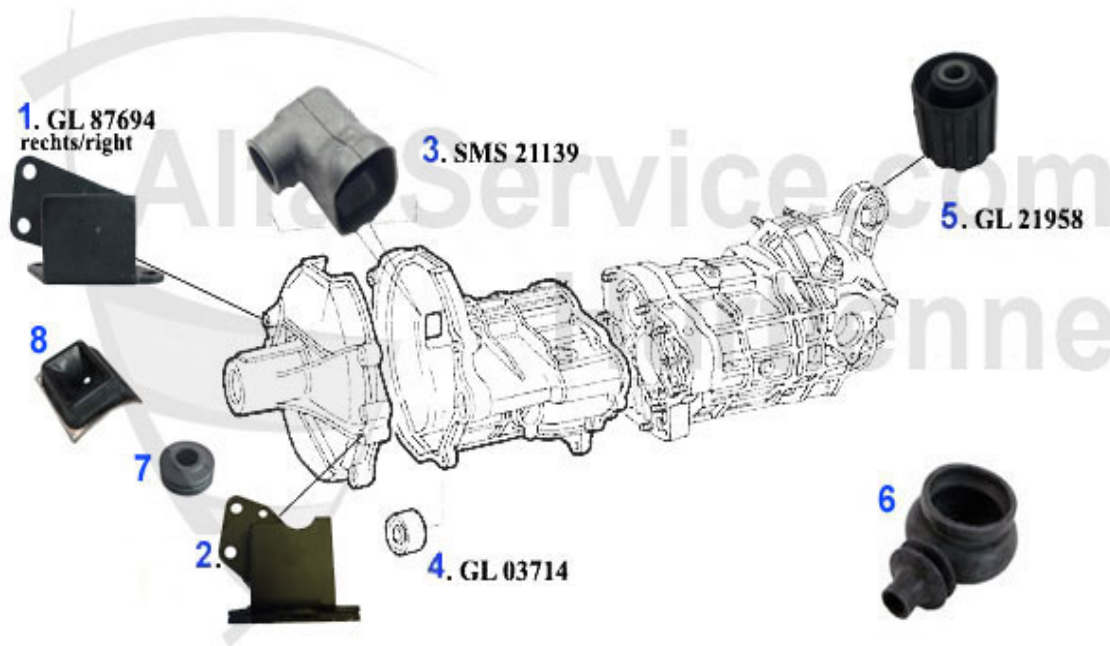

Giulietta (116) > DRIVETRAIN > GEAR MOUNT 1.6/1.8/2.0

1	GL87694	OE. 60521143 GEAR MOUNT 116 4-CYLINDER RIGHT	34.90 EUR
2	GL87688	OE. 60723913 GEAR MOUNT 116, 4-CYL LEFT SIDE OLD VERSIO	38.50 EUR
2	GL2363	OE. 60701586 GEAR MOUNT 116 4-CYLINDER LEFT, AR75, ALFE	34.90 EUR
3	SMS21139	CAP FOR RELEASE LEVER ALFETTA, GIULIETTA,GTV(116),75,90	18.35 EUR
4	GL03714	OE.60703714 GEARBOX MOUNT 75,90 RZ,SZ	24.89 EUR
5	GL21958	OE. 60521958 GEAR MOUNT REAR 75,90, RZ/SZ,ALFETTA,GIULI	29.90 EUR
6	SMS2345	GEAR LEVER BOOT ALFETTA,GIULIETTA,GTV (116)	14.49 EUR
7	SMS26078	RUBBER BOTH FOR SHIFT LEVER/ALFETTA/GTV/ GIULIETTA (116)	25.00 EUR
8	SMS2346	OE. 60701783 COVER f. GEARSTICK 116	Preis auf Anfrage
9	04 001 0 0	SYNCHRO RING	59.00 EUR