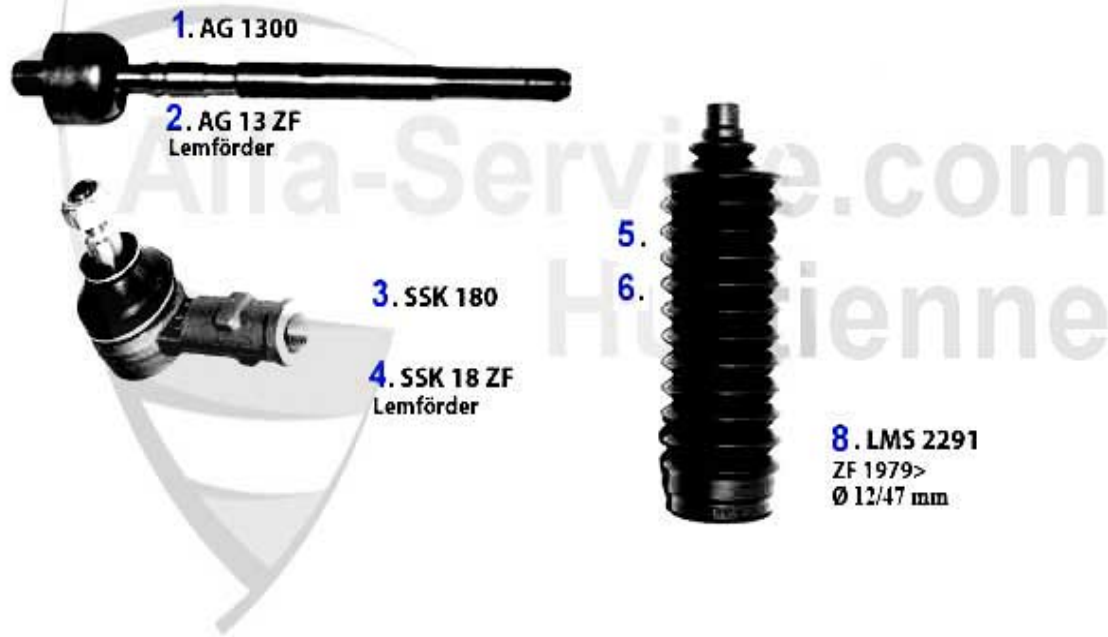

Lenkung/Steering Giulietta (116)

1	AG1300	GEAR SUPPORT, ALFETTA,GIULIETTA (116),75,90, RIGHT-HAND	43.99 EUR
3	SSK180	TIE ROD END ALFETTA,GIULIETTA,GTV/6 (116)75,90,RZ/SZ	33.00 EUR
4	SSK18ZF	OE: 60521320 TIE ROD END 116	43.60 EUR
5	LMS2269	STEERING SLEEVE SPICA GIULIETTA ALL, ALFETTA FROM 01/79	26.50 EUR
6	LMS2270	STEERING SLEEVE SPICA ALFETTA UNTIL YEAR 1987	25.00 EUR