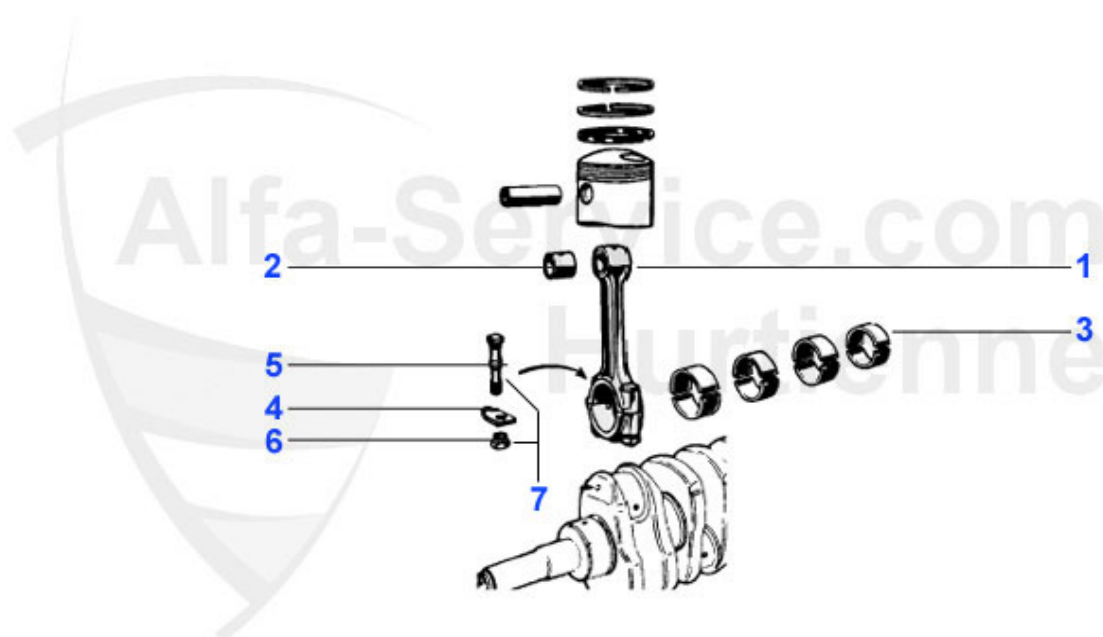

Giulietta (116) > ENGINE > ENGINE BLOCK > CON ROD/BEARING

0	03 107 0 0	1600 - 2000 BUSHING CONNECTING ROD 1.7/1.8/2.0TS/2.5/3.	13.49 EUR
1	03 013 0 0	1600 CONNECTING ROD USED PLEASE ADVISE WEIGHT	Preis auf Anfrage
1	03 286 0 0	CON ROD SET (4) FOR 2000CC	654.50 EUR
1	03 014 0 0	1750 CONNECTING ROD USED PLEASE ADVISE WEIGHT	59.00 EUR
1	03 015 0 0	2000 CONNECTING ROD USED PLEASE ADVISE WEIGHT	59.00 EUR
2	03 107 0 0	1600 - 2000 BUSHING CONNECTING ROD 1.7/1.8/2.0TS/2.5/3.	13.49 EUR
2	03 112 0 0	1600 - 2000 BEARINGS CONNECTING ROD 1.7/1.8/2.0TS/2.5/3	11.50 EUR
3	03 080 0 0	BIG END BEARINGS 1600-2000 0.40	72.00 EUR
3	03 018 0 0	BIG END BEARINGS STANDARD 1600-2000	62.00 EUR
3	03 020 0 0	BIG END BEARINGS,10 OVERSIZE 1600-2000	65.00 EUR
3	03 022 0 0	BIG END BEARINGS .20 O/SIZE (1600 - 2000)	69.00 EUR
3	03 078 0 0	BIG END BEARINGS 0.30 (1600 - 2000)	79.00 EUR
4	03 139 0 0	1600, 1750 LOCK TAB FOR ROD NUT	1.40 EUR
6	03 108 0 0	1600/1750/2000 ROD NUT	4.25 EUR
7	03 103 0 0	BIG END BEARING BOLT KIT WITH NUT 1750,2000.ALSO APPLIC	255.01 EUR