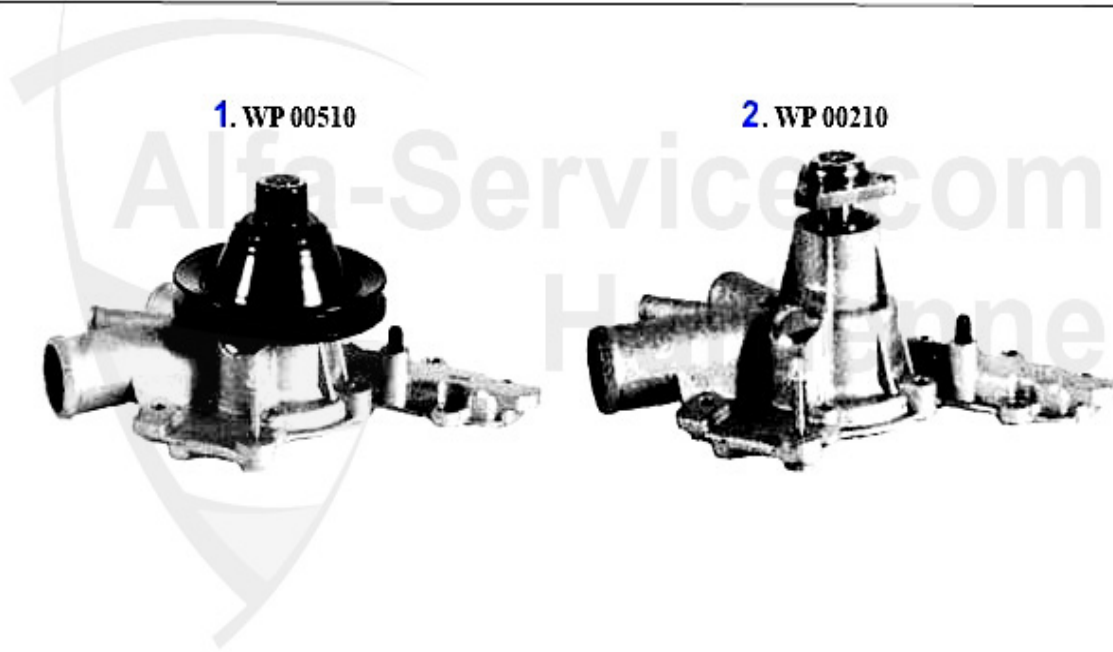

Wasserpumpe/Waterpump Giulietta (116) 1.3

1	WP00510	OE. 60730469/60523035 WATER PUMP 116 w. PULLEY, wo. CON	109.00 EUR
2	WP00210	WATER PUMP ALFETTA,GIULIETTA,GTV (116) 1.6/1.8/TURBO/2.	119.00 EUR