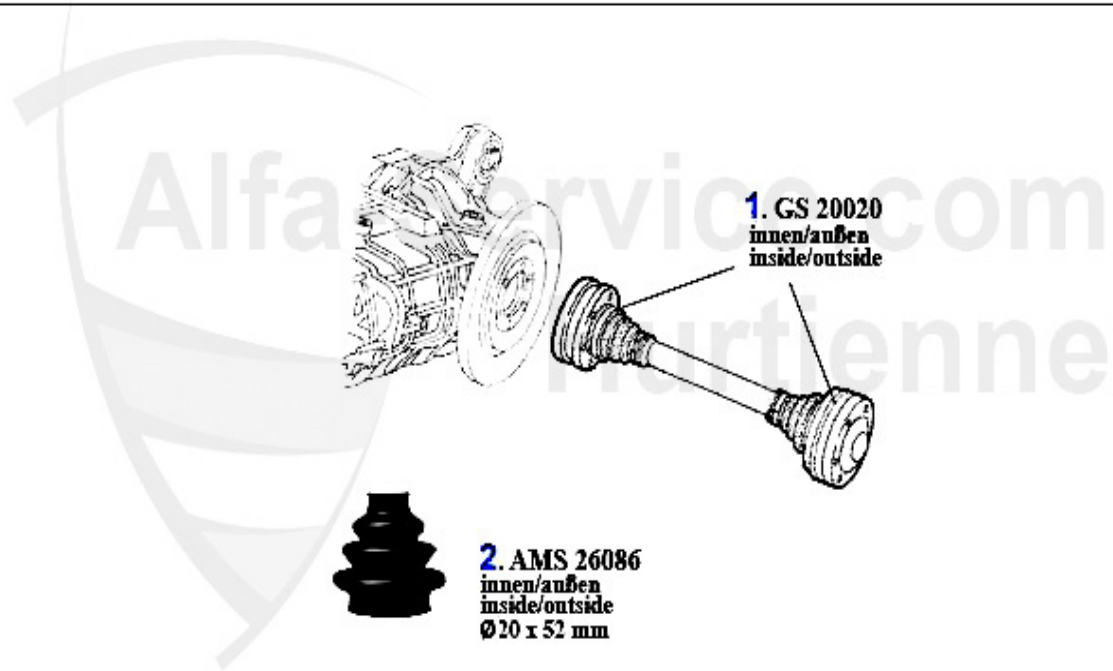

Seitenwelle/Side Shaft Giulietta 1.3/1.6/1.8/2.0

1	GS20020	INNER/OUTER DRIVESHAFT JOINT 116 4-CYLINDER	111.82 EUR
2	AMS26086	OE. 60729242 SIDE SHAFT BOOT INSIDE/OUTSIDE 116-4CYL. A	16.51 EUR