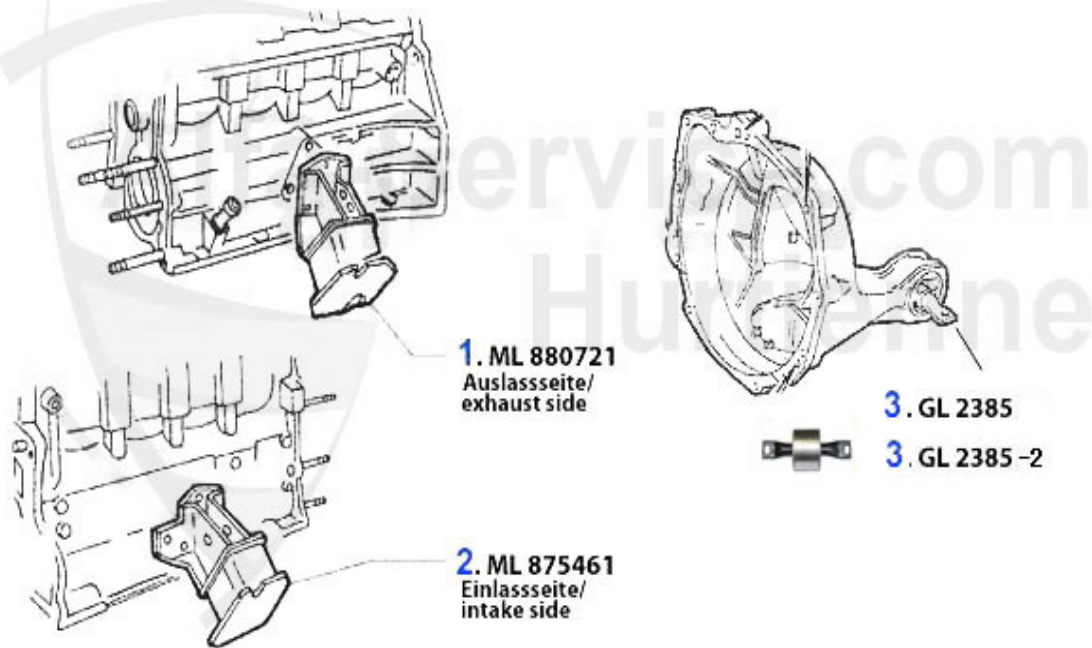

Motorlager/Engine Mount Alfetta

1. ML 880721
Auslassseite/
exhaust side

2. ML 875461
Einlassseite/
intake side

3. GL 2385

3. GL 2385-2

1	ML880721	OE. 60723675 ENGINE MOUNT LEFT 116 4-CYL.	59.00 EUR
2	ML875461	OE. 60521085 ENGINE MOUNT RIGHT 116 4-CYL.	59.00 EUR
3	GL2385	OE. 60522199 ENGINE MOUNT REAR 4 CYL. (62mm) 75<	32.50 EUR
3	GL2385-2	Engine mount rear 116 4-cyl 64 mm 60521843 >75	36.50 EUR