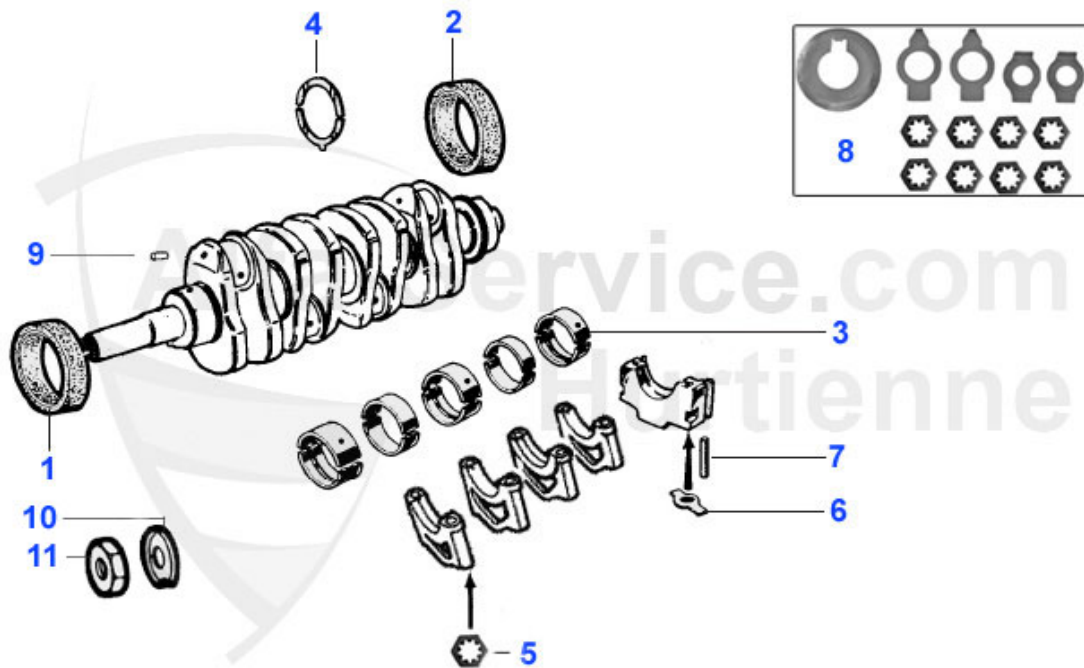

Giulietta (116) > ENGINE > ENGINE BLOCK > CRANKSHAFT

1	02 022 0 0	OIL SEAL (35/50/10) CRANKSHAFT FRONT	9.50 EUR
2	02 023 0 0	OIL SEAL (82/105/12) CRANKSHAFT REAR 105 MODELS >1989,	25.00 EUR
3	03 011 0 0	1300 - 2000 MAIN BEARINGS 0.20	79.50 EUR
3	03 009 0 0	1300 - 2000 MAIN BEARINGS STD.	76.51 EUR
3	03 075 0 0	1300 - 2000 MAIN BEARINGS 0.30	76.51 EUR
3	03 076 0 0	MAIN BEARINGS 1300-2000 0.40	78.50 EUR
3	03 010 0 0	MAIN BEARINGS 1300 - 2000 0,10 OVERSIZE	76.51 EUR
4	03 081 0 0	OE. 60743567 THRUST WASHER STD.	22.50 EUR
5	03 270 0 0	LOCKING PLATE 1/2/3/4 main bearing	1.80 EUR
6	03 149 0 0	LOCKING PLATE 5th Main BEARING	1.50 EUR
7	03 158 0 0	RUBBER CYLINDER 5th MAIN BEARING	3.61 EUR
8	03 273 0 0	LOCKING PLATE SET main bearing set, cam shaft, pulley i	19.50 EUR
9	03 096 0 0	CRANK SHAFT dowel plug 6,25 mm	2.09 EUR
9	03 095 0 0	CRANK SHAFT dowel plug 6 mm	2.19 EUR
9	03 115 0 0	Alustopfen Kurbelwelle 6mm kurz 6/7/12mm	2.09 EUR
10	03 097 0 0	TAB WASHER CRANKSHAFT/PULLEY 1300-2000	5.20 EUR
11	03 094 0 0	NUT FOR PULLEY M20	14.49 EUR