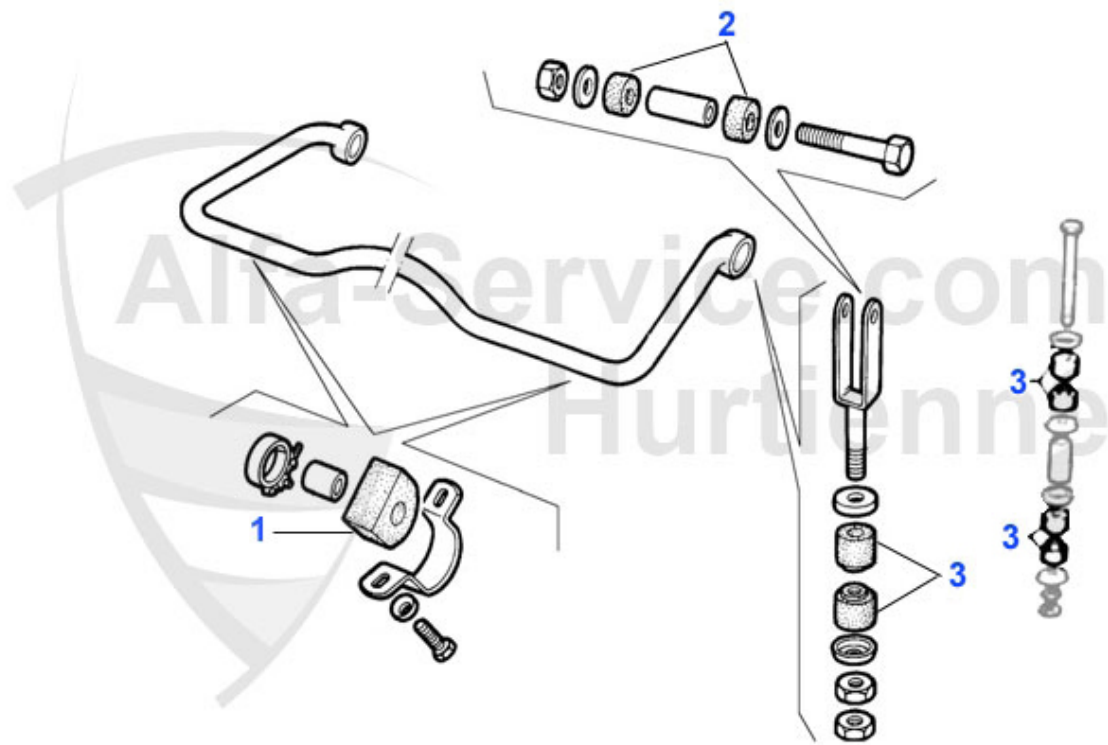

Giulietta (116) > SUSPENSION > REAR STABILISER

0	AB2394	REAR ANTI-ROLL BAR BEARING ALFETTA, GIULIETTA,75 (21mm)	29.55 EUR
0	AB21364	REAR CONNECTING ROD BUSHING ALFETTA, GIULIETTA, GTV6 (1	3.90 EUR
0	AB21366	BUSHING FOR REAR UPPER ANTI-ROLL BAR ALFETTA,GIULIETTA,	6.50 EUR
1	AB2394	REAR ANTI-ROLL BAR BEARING ALFETTA, GIULIETTA,75 (21mm)	29.55 EUR
2	AB21366	BUSHING FOR REAR UPPER ANTI-ROLL BAR ALFETTA,GIULIETTA,	6.50 EUR
3	AB21364	REAR CONNECTING ROD BUSHING ALFETTA, GIULIETTA, GTV6 (1	3.90 EUR