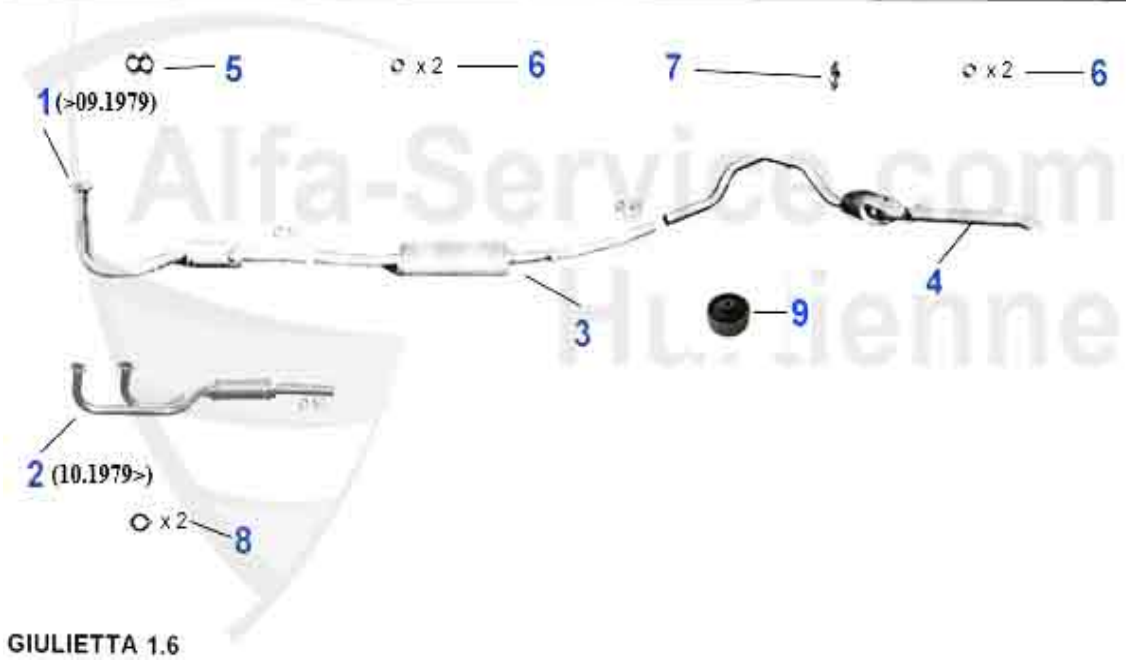

Abgasanlage/Exhaustsystem Giulietta 1.6

1	VSD101403	FRONT MUFFLER GIULIETTA 1.3 77-79 (ORIGINAL ONE PIECE W	58.37 EUR
2	VSD101703	FRONT MUFFLER ALFETTA 1.6 2. series 79-85,GIULIETTA 1.3	159.00 EUR
3	MSD101476	OE.60730551 CENTER MUFFLER ALFETTA 1.6,1.8,2.0L YEAR 79	118.00 EUR
4	NSD101407	REAR SILENCER 1.3-2.0 77-85	159.00 EUR
5	11 047 3 0	GASKET EXHAUST MANIFOLD - catalyst manifold (one piec	9.90 EUR
6	SAT091011	OE 60521386, RUBBER RING EXHAUST MOUNTING DIVERSE TYPES	2.50 EUR
7	SAT091024	OE 60521407, RUBBER/ EXHAUST MOUNTING ALFETTA, GIULIETT	5.30 EUR
8	SAT094413	OE 60777697, GASKET VSD ALFETTA, GIULIETTA,75,90,155,16	6.00 EUR
9	11 028 0 0	SILENT BUSHING EXHAUST HANGER OE.60515936	8.90 EUR