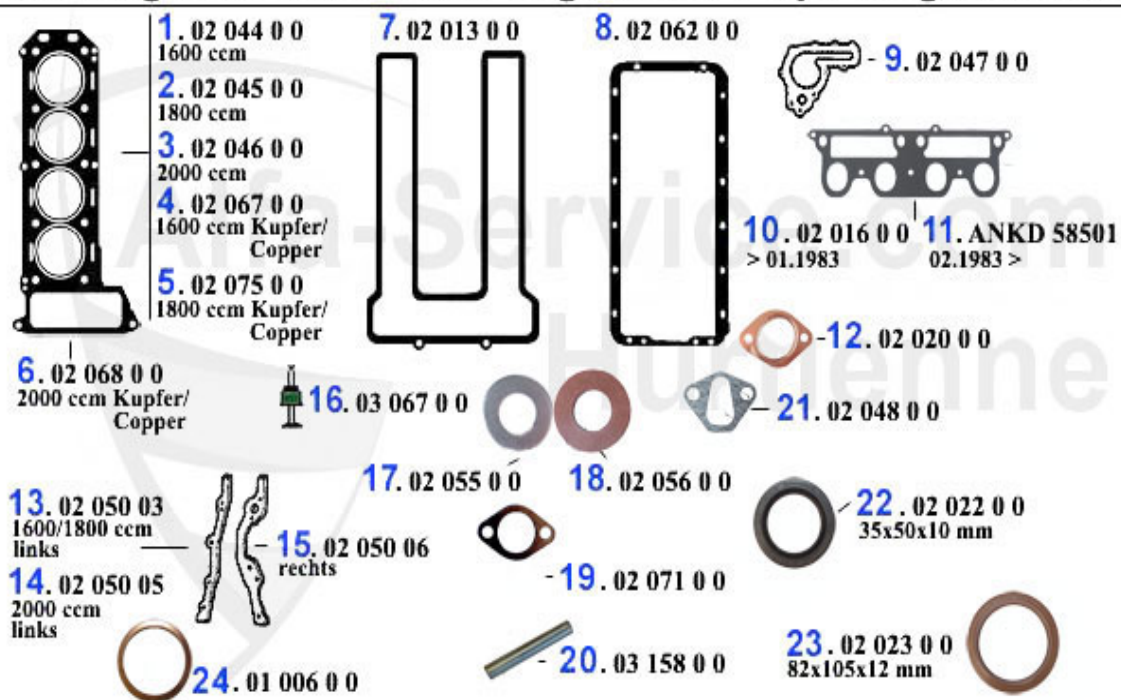

Giulietta (116) > ENGINE > ENGINE GASKETS > GASKETS ENGINE

Dichtungen Motor/Gaskets Engine 116 4-Cyl. Vergaser/Carb.

1	02 044 0 0	CYLINDER HEAD GASKET 1600 REINZ	57.00 EUR
2	02 009 0 0	CYLINDER HEAD GASKET 1750/1800 Payen 1,9 mm	85.00 EUR
2	02 045 0 0	CYLINDER HEAD GASKET 1750 REINZ ALFETTA, GIULIETTA, GTV	59.00 EUR
3	02 046 0 0	CYLINDER HEAD GASKET 2000 REINZ	53.50 EUR
3	02 008 0 0	CYLINDER HEAD GASKET 2000 Payen 1,9 mm	54.50 EUR
5	02 075 0 0	COPPER CYLINDER HEAD GASKET 1750	Preis auf Anfrage
7	02 036 0 0	REINZ CAM COVER GASKET GIULIETTA, GTV4, 75,90	43.49 EUR
8	02 062 0 0	UPPER OIL PAN GASKET WITH METAL	31.90 EUR
9	02 047 0 0	WATER PUMP GASKET	4.20 EUR
10	02 016 0 0	INTAKE MANIFOLD GASKET CARBURETTOR MODELS 1600-2000	14.90 EUR
11	ANKD58501	INTAKE MANIFOLD GASKET LATE CARBURATOR MODELS STARTING	19.90 EUR
12	02 020 0 0	GASKET EXHAUST MANIFOLD-CYLINDER HEAD	3.70 EUR
13	02 050 0 3	TIMING COVER GASKET 1600 LEFT MODELS WITH SPIN-ON OIL F	3.90 EUR
14	02 050 0 5	TIMING COVER GASKET 105 2000,1750 2.Series LEFT, ALFETT	4.65 EUR
15	02 050 0 6	TIMING COVER GASKET 1300-2000 RIGHT	4.95 EUR
17	02 055 0 0	ALUMINIUM WASHER	1.70 EUR
18	02 056 0 0	PAPER WASHER	1.30 EUR
19	02 071 0 0	GASKET TACHOMETER DRIVE	2.40 EUR
20	03 158 0 0	RUBBER CYLINDER 5th MAIN BEARING	3.61 EUR
21	02 048 0 0	FUEL PUMP GASKET	2.30 EUR
22	02 022 0 0	OIL SEAL (35/50/10) CRANKSHAFT FRONT	9.50 EUR
23	02 023 0 0	OIL SEAL (82/105/12) CRANKSHAFT REAR 105 MODELS >1989,	25.00 EUR
25	OWD11872	OIL PAN GASKET GTV6/75 V6 AR90/RZ-SZ	17.90 EUR