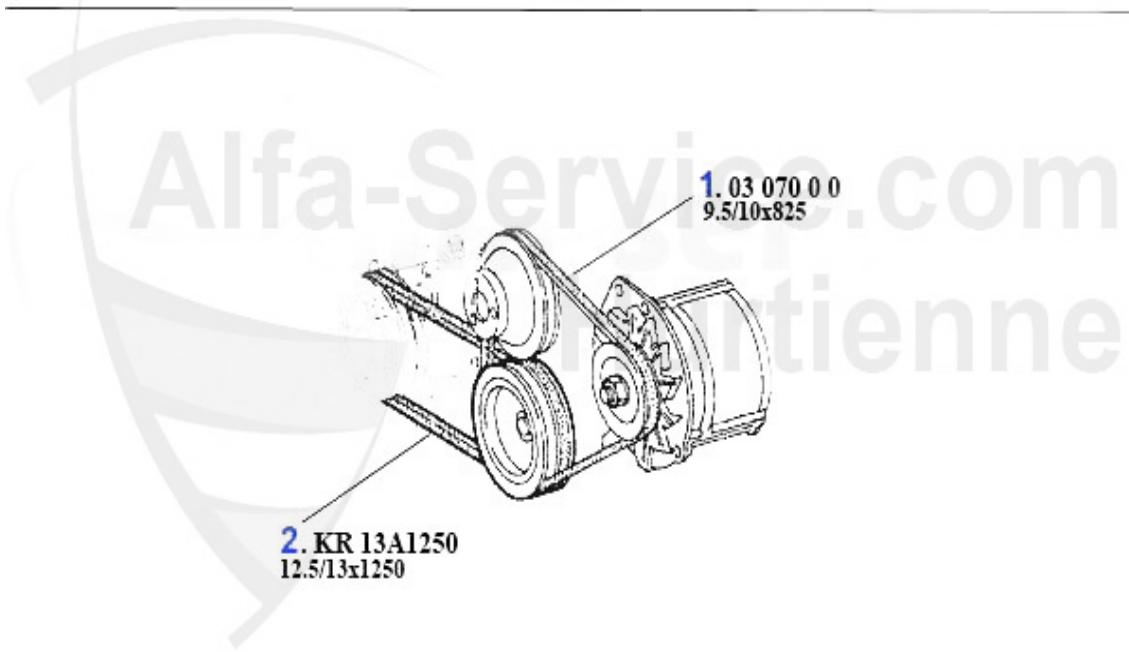

Keilriemen/V-Belt Giulietta

1	03 070 0 0	V-BELT 9.5X825 (SPIDER, GT)	13.90 EUR
2	KR13A1250	V-BELT 12.5X1250 ALFETTA,GIULIETTA,GTV (116) 4 CYL. CLI	17.39 EUR