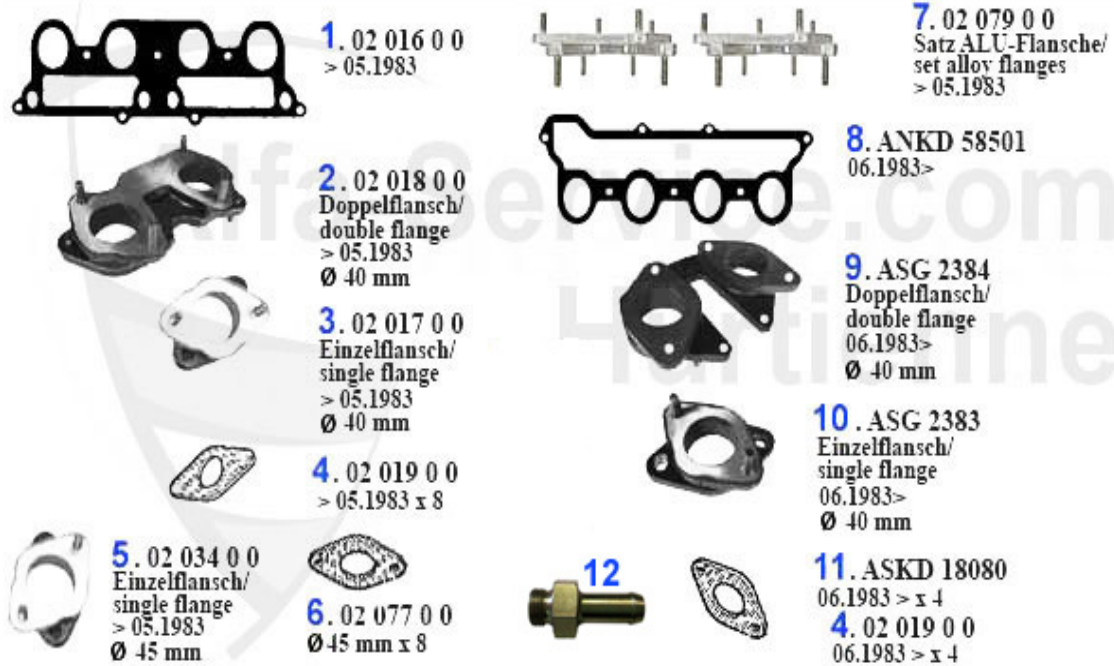

Ansaugbrücke/Intake Manifold Giulietta (116)

1	02 016 0 0	INTAKE MANIFOLD GASKET CARBURETTOR MODELS 1600-2000	14.90 EUR
2	02 018 0 0	DOUBLE CARBURETOR MOUNT 40mm	65.00 EUR
3	02 084 0 0	CARBURATOR MOUNT KIT (4 PCS) ALUMINIUM 40MM TYPE 105,11	189.00 EUR
3	02 017 0 0	SINGLE CARBURETTOR MOUNT 40mm	26.50 EUR
4	02 019 0 0	PAPER GASKET CARBURETOR MOUNT 40mm	0.95 EUR
4	02 004 0 0	GASKET CARBURETOR MOUNT 40mm MADE OF REINFORCED MATERIA	1.00 EUR
5	02 034 0 0	CARBURETOR MOUNT 45mm	42.99 EUR
6	02 077 0 0	PAPER GASKET CARBURETTOR MOUNT 45mm	1.95 EUR
8	ANKD58501	INTAKE MANIFOLD GASKET LATE CARBURATOR MODELS STARTING	19.90 EUR
9	ASG2384	DOUBLE INTAKE RUBBER 116 4 CYL. 06.83>, Spider 1.6 90-	89.00 EUR
10	ASG2383	SINGLE INTAKE RUBBER 116 4 CYL. 06.83>, SPIDER 1.6 90-	29.90 EUR
11	ASKD18080	INFERIOR PAPER GASKET FOR INTAKE RUBBER 116	1.50 EUR
12	08 111 0 0	WATER CONNECTION SUPPORT INTAKE MANIFOLD, IN 10 MM, FOR	18.50 EUR