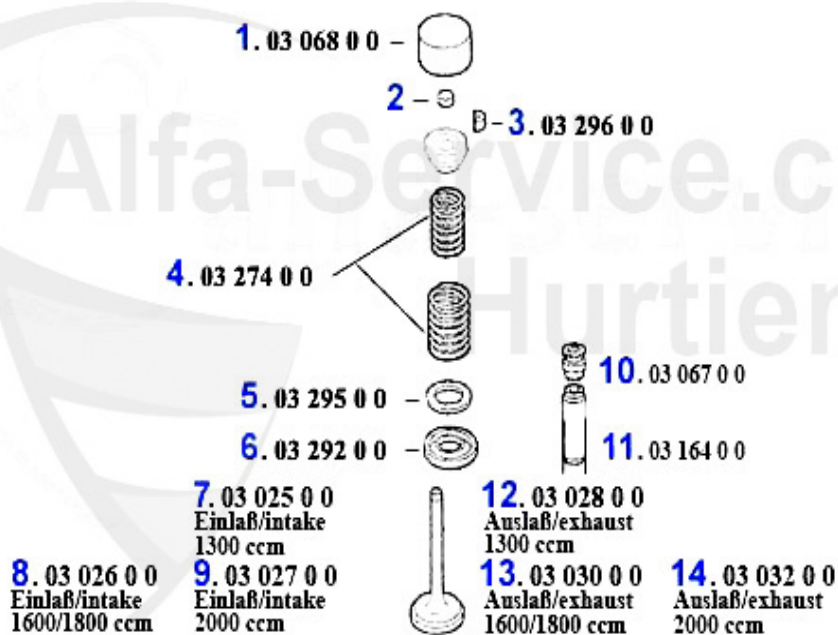

Ventiltrieb/Valve Mechanism Giulietta

1	03 068 0 0	CAM FOLLOWER OE60612178	16.90 EUR
2	03 084 0 0	VALVE ADJUSTING SHIMS 205 pcs per box 1.500 - 2.500 mm	559.00 EUR
2	03 114 0 0	VALVE ADJUSTING SHIMS 200 pcs per box 2.525 - 3.500 mm	559.00 EUR
3	03 296 0 0	VALVE COTTERS 9mm	1.90 EUR
4	03 274 0 0	VALVE SPRING SET 16 pcs	95.00 EUR
5	03 295 0 0	OE.60502912 WASHER INSIDE LOWER VALVE SPRING PLATE	3.55 EUR
6	03 292 0 0	CUP FOR VALVE WASHER	9.90 EUR
7	03 025 0 0	INLET VALVE 1300 std	16.49 EUR
8	03 026 0 0	INLET VALVE 1600-1750 std	16.49 EUR
9	03 027 0 0	INLET VALVE 2000 ALL MODELS EXC. SPIDER 1990-93 INJECTI	16.90 EUR
10	03 255 0 0	OIL SEAL WITH SPRING INTAKE AND EXHAUST SIDE (GREEN) RE	4.90 EUR
11	03 164 0 0	INLET & EXHAUST VALVE GUIDE FUEL-INJECTED MOTOR - SPIDE	13.49 EUR
12	03 028 0 0	EXHAUST VALVE 1300 std.	16.90 EUR
13	03 030 0 0	EXHAUST VALVE 1600 - 1750 std.	16.90 EUR
14	03 032 0 0	EXHAUST VALVE 2000 std.	22.50 EUR