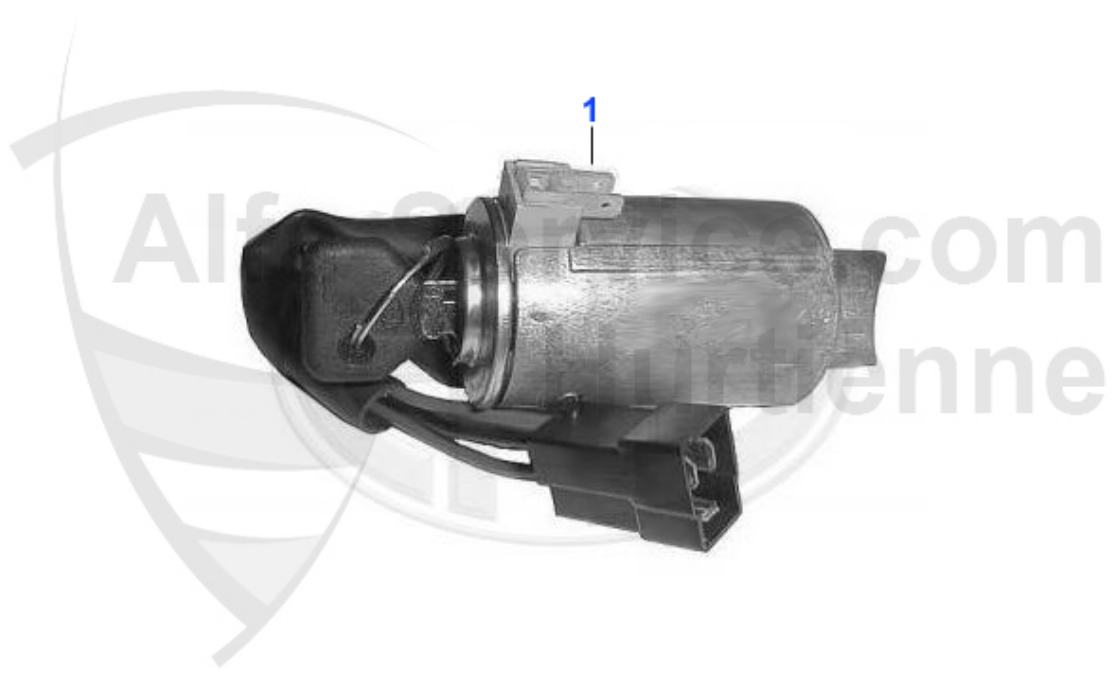

Giulietta (116) > ELECTRIC > Zündschloss

1 ZS01027

IGNITION SWITCH ALFETTA/GIULIETTA/SUD SPRINT 1983>, 33

Preis auf Anfrage