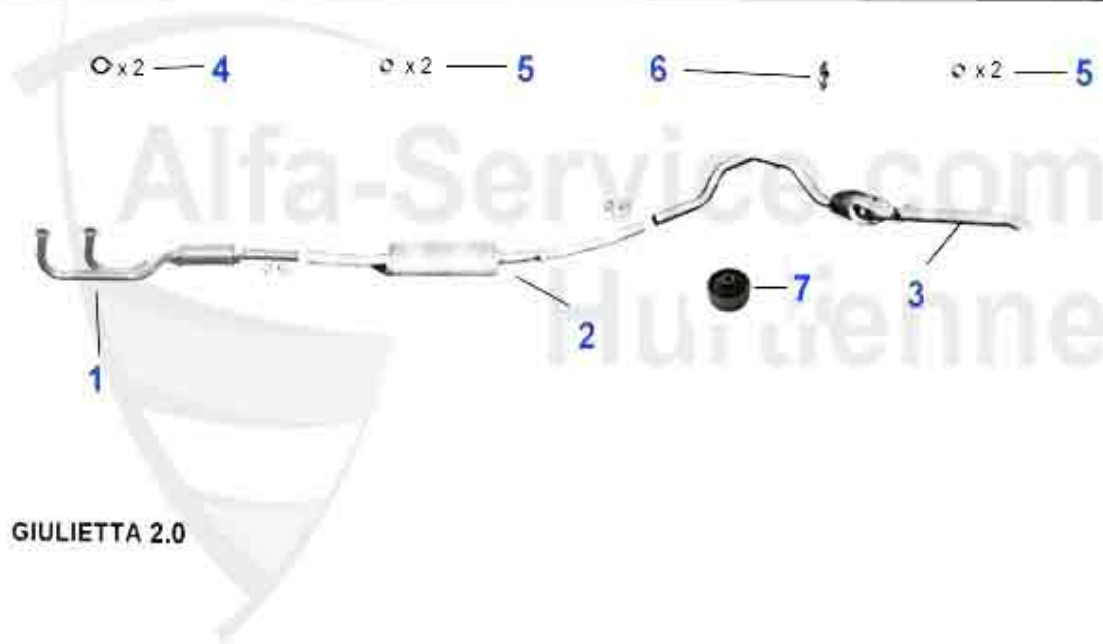

Abgasanlage/Exhaustsystem Giulietta 2.0

1	VSD101803	FRONT SILENCER ALFETTA,GIULIETTA 2. SERIE 79-85 1.8/2	159.00 EUR
2	MSD101476	OE.60730551 CENTER MUFFLER ALFETTA 1.6,1.8,2.0L YEAR 79	118.00 EUR
3	NSD101407	REAR SILENCER 1.3-2.0 77-85	159.00 EUR
4	SAT094413	OE 60777697, GASKET VSD ALFETTA, GIULIETTA,75,90,155,16	6.00 EUR
5	SAT091011	OE 60521386, RUBBER RING EXHAUST MOUNTING DIVERSE TYPES	2.50 EUR
6	SAT091024	OE 60521407, RUBBER/ EXHAUST MOUNTING ALFETTA, GIULIETT	5.30 EUR
7	11 028 0 0	SILENT BUSHING EXHAUST HANGER OE.60515936	8.90 EUR