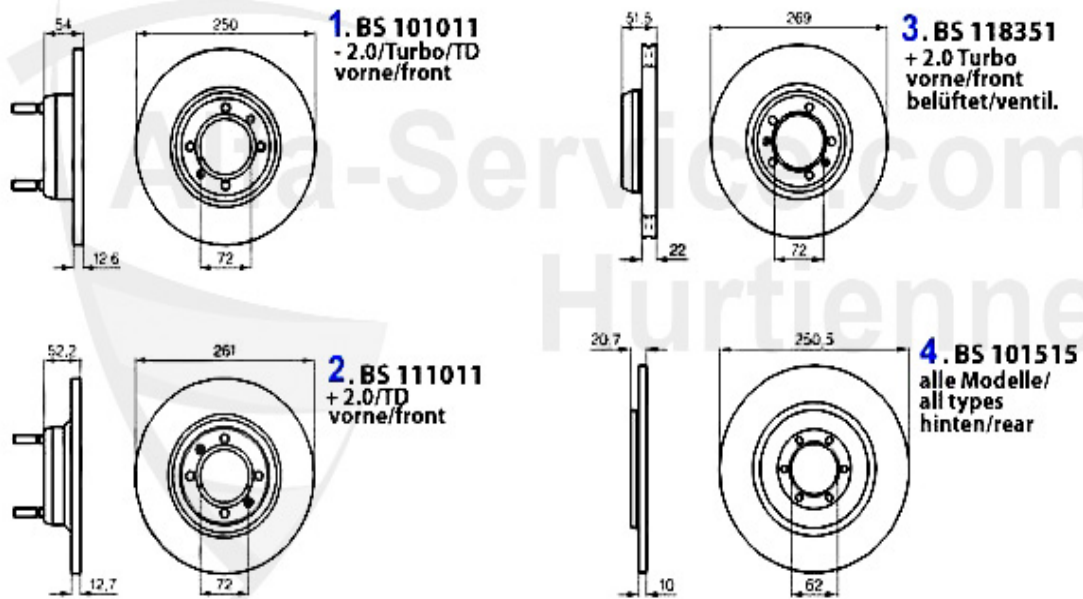

Bremsscheiben/Brakedisks Giulietta (116)

1	BS101011	BRAKE DISC FRONT GIULIETTA 1.3/1.6/1.8/ TURBO,75 1.6/1.	79.00 EUR
2	BS111011	FRONT BRAKE DISC ALFETTA 2.0/2.4 TD 09.85-09.88,90 1.8/	92.50 EUR
3	BS118351	OE 60522092, BRAKE DISC FRONT 75 1.8 TURBO/2.0 TS 2.5/3	95.00 EUR
4	BS101515	OE 60701786, BRAKE DISC REAR ALFETTA YEAR 11.81>, GIULI	79.00 EUR