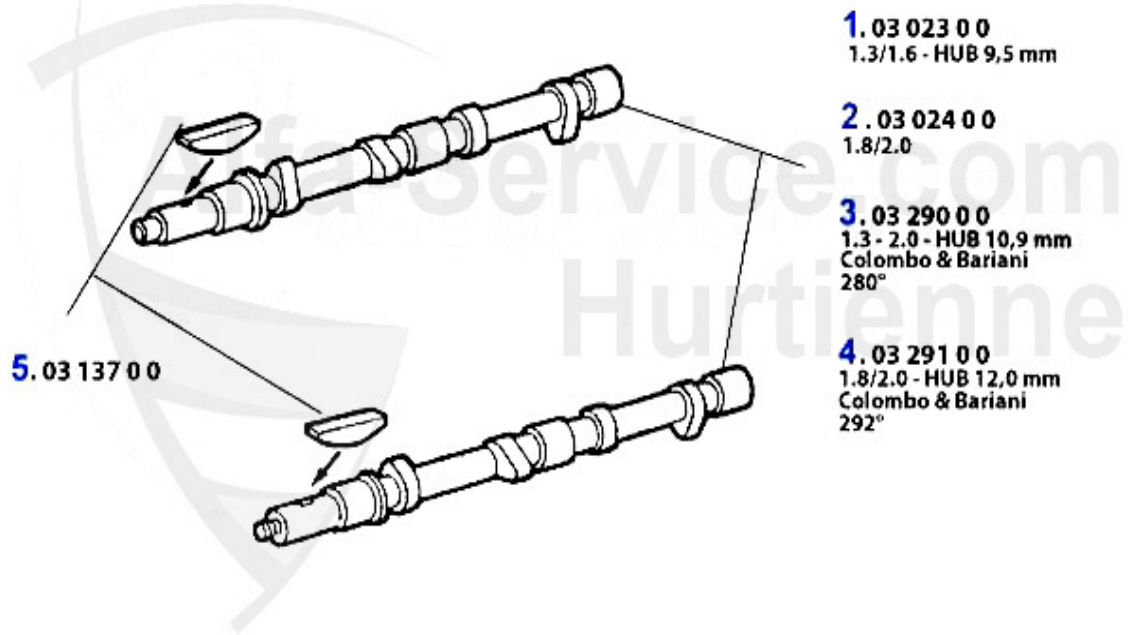

Nockenwelle/Camshaft Giulietta

1. 03 023 0 0
1.3/1.6 - HUB 9,5 mm

2. 03 024 0 0
1.8/2.0

3. 03 290 0 0
1.3 - 2.0 - HUB 10,9 mm
Colombo & Bariani
280°

4. 03 291 0 0
1.8/2.0 - HUB 12,0 mm
Colombo & Bariani
292°

5. 03 137 0 0

2	03 024 0 0	CAM SHAFT - EXHAUST	Preis auf Anfrage
3	03 290 0 0	SPORT CAMSHAFT COLOMBO&BARIANI 1300-2000, Lift=10.9mm,	279.00 EUR
4	03 291 0 0	SPORT CAMSHAFT COLOMBO & BARIANI 1750-2000, hub 12.0mm,	279.00 EUR
5	03 137 0 0	WEDGE FOR CAMSHAFTS	6.90 EUR