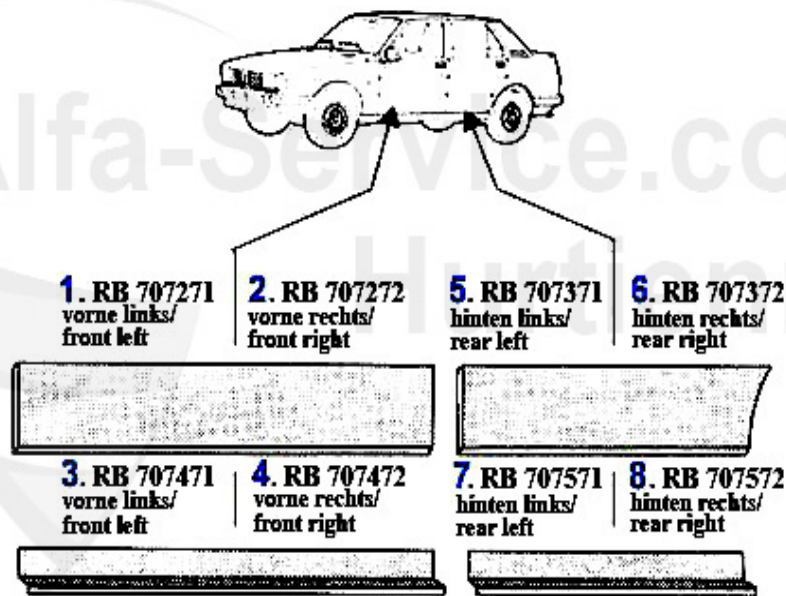

Reperaturbleche/Repairpanels Giulietta (116)

1	RB707271	EXTERIOR DOOR PANEL FRONT LEFT GIULIETTA	22.05 EUR
2	RB707272	EXTERIOR DOOR PANEL FRONT RIGHT GIULIETTA	22.05 EUR
3	RB707471	DOOR BASE FRONT LEFT GIULIETTA	22.05 EUR
4	RB707472	DOOR BASE FRONT RIGHT GIULIETTA	22.05 EUR
5	RB707371	EXTERIOR DOOR PANEL REAR LEFT GIULIETTA	22.05 EUR
6	RB707372	EXTERIOR DOOR PANEL REAR RIGHT GIULIETTA	22.05 EUR
7	RB707571	DOOR BASE REAR LEFT GIULIETTA	22.05 EUR
8	RB707572	DOOR BASE REAR RIGHT GIULIETTA	22.05 EUR