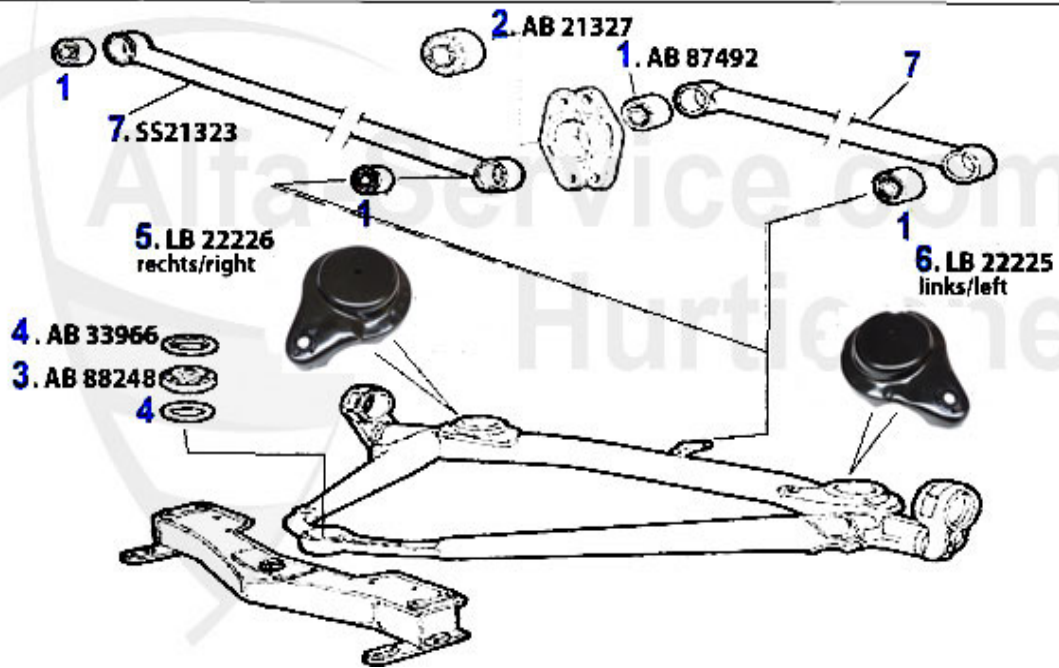

Aufhängung/Attachment Giulietta (116) hinten/rear

1	AB87492	BUSHING WATTS LINKAGE ALFETTA,GIULIETTA,GTV6,75 needed	9.60 EUR
1	AB1970SF	SUPERFLEX BUSHES SET F. WATT'S LINKAGE 116 (5 PIECES)	175.00 EUR
2	AB21327	REAR AXLE BUSH MIDDLE 116	19.00 EUR
3	SF0114	CENTER BUSHING GEAR-TRAVERSE IN POLY. FOR ALFETTA, GIUL	61.50 EUR
5	LB22226	SUPPORT REAR-AXLE-FRAME RIGHT 75,GTV/6	83.90 EUR
6	LB22225	SUPPORT REAR-AXLE- FRAME LEFT 75, GTV/6	88.00 EUR
7	SS21323	OE.60521323 TORSION BAR 116	53.86 EUR