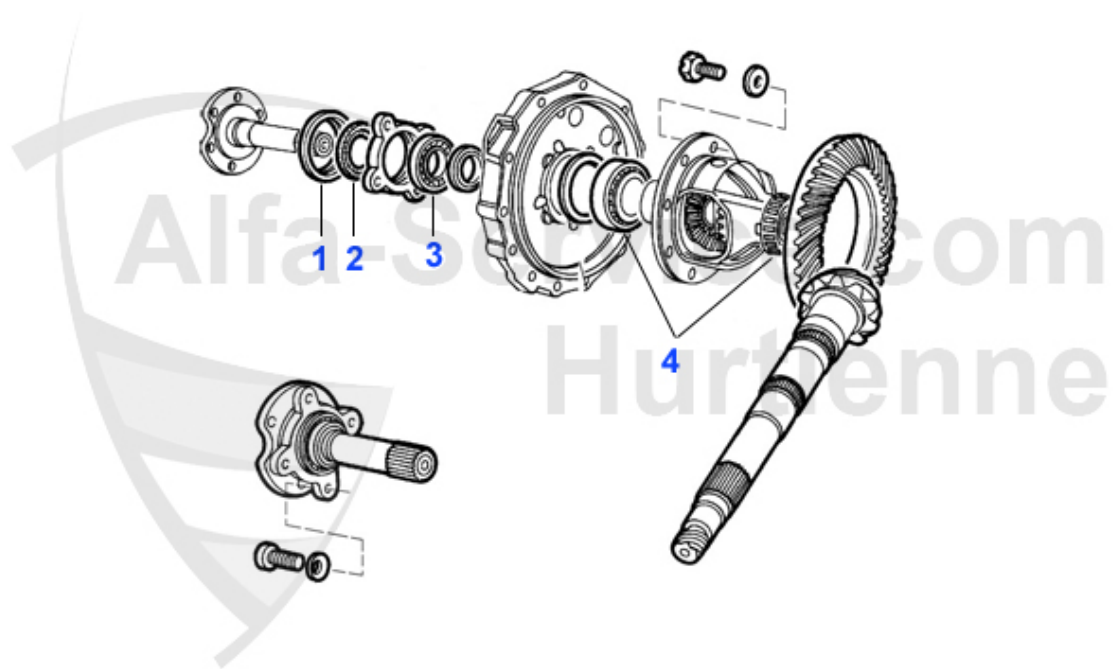

Giulietta (116) > DRIVETRAIN > DIFFERENTIAL

1	WD21228	JOINT RING REAR DIFF. 116,AR 75 4 AND 6 CYL.,RZ/SZ	Preis auf Anfrage
2	WD21231	JOINT RING REAR DIFFERENTIAL 116,AR 75 4 AND 6 CYLINDE	19.50 EUR
3	GL8685	SHOULDER BEARING DIFF. AR75 + GTV6 OE 71728685	44.99 EUR
4	GL8680	Schulterlager Diff.AR116	43.99 EUR