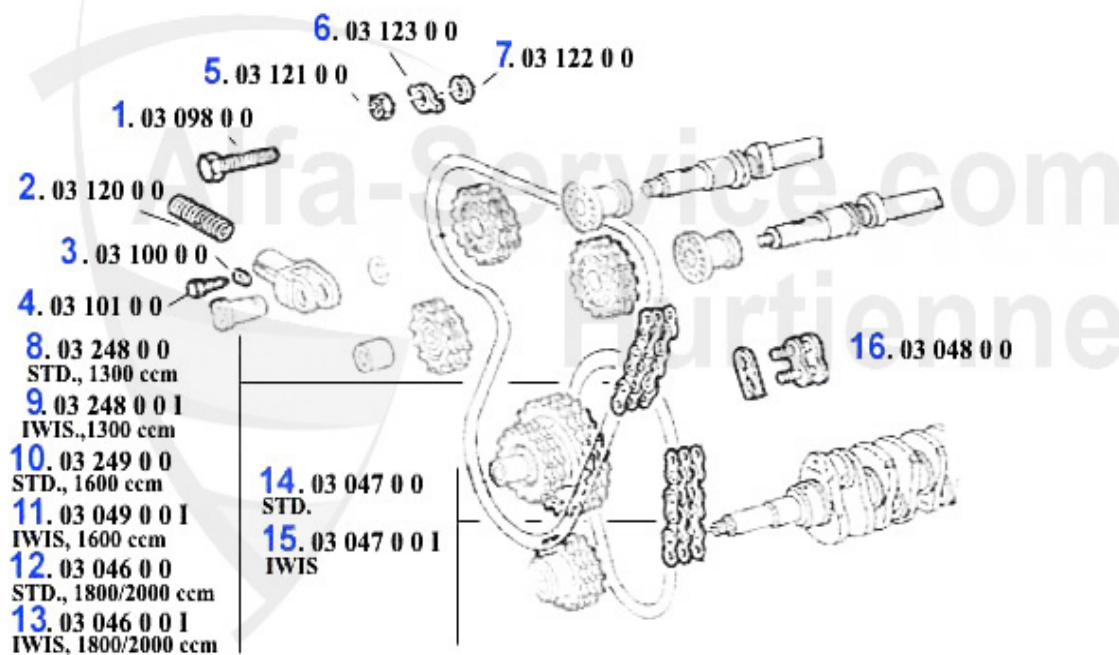

Steuerkette/Timing Chain Giulietta

1	03 098 0 0	SAFETY BOLT FOR CAMSHAFTS	3.00 EUR
2	03 120 0 0	TIMING CHAIN TENSIONER SPRING	7.90 EUR
3	03 100 0 0	LOCK PLATE CHAIN TENSIONER	4.50 EUR
4	03 101 0 0	SCREW FOR TRACK TENSIONER	6.50 EUR
5	03 121 0 0	MOUNTING NUT-CHAIN WHEEL-CAMSHAFT	2.20 EUR
6	03 123 0 0	LOCK TAB CAMSHAFT	2.34 EUR
7	03 122 0 0	THRUST WASHER MOUNTING NUT	1.25 EUR
8	03 248 0 0	TIMING CHAIN 1300 LONG INCL. MASTER LINK	39.00 EUR
9	03 248 0 0 I	TIMING CHAIN IWIS 1300 LONG INCL. MASTER LINK	89.00 EUR
10	03 249 0 0	TIMING CHAIN 1600 LONG INCL. MASTER LINK	41.50 EUR
11	03 249 0 0 I	TIMING CHAIN IWIS 1600 LONG INCL. MASTER LINK	89.00 EUR
12	03 046 0 0	TIMING CHAIN 1750-2000 LONG INCL. MASTER LINK	44.49 EUR
13	03 046 0 0 I	TIMING CHAIN IWIS LONG 1750-2000 INCL. MASTER LINK	95.00 EUR
14	03 047 0 0	TIMING CHAIN 1300-2000 SHORT ENDLESS	24.50 EUR
15	03 047 0 0 I	TIMING CHAIN IWIS 1300-2000 SHORT ENDLESS	55.00 EUR
16	03 048 0 0	MASTER LINK	4.50 EUR
17	03 118 0 0	BUSHING IN ENGINE BLOCK FOR SPROCKET WHEEL 1300/1600/17	15.90 EUR
18	03 124 0 0	BUSHING IN ENGINE BLOCK FOR SPROCKET WHEEL 2000cc (14.5	15.90 EUR