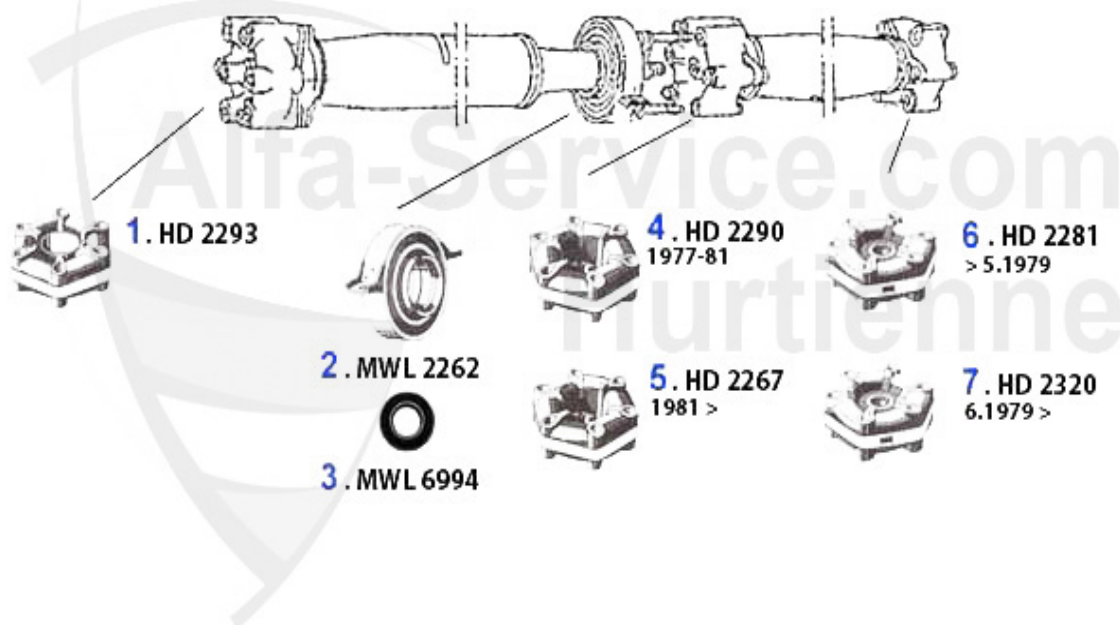

Antriebswelle/Driveshaft Giulietta (116)

1	HD2293	FRONT FLEX DISC 116 4-Cylind. OE. 60521648	85.00 EUR
2	MWL2262	OE.60505302 drive shaft support 75,90 4 cyl. 33 4x4 alf	47.90 EUR
3	MWL6994	OE.60505303 OUTER BEARING CLUTCH HOUSING AND CENTER PRO	23.80 EUR
3	GL21613	OE. 60521613 INNER BEARING FOR TRANSMISSION HOUSING 75,	45.90 EUR
4	HD2290	MIDDLE FLEX DISC ALFETTA, GIULIETTA 11.1976 > , 75,90	118.00 EUR
5	HD2267	CENTER PROPSHAFT ALFETTA >10.76, GIULIETTA 81>	Preis auf Anfrage
6	HD2281	DRIVE SHAFTMOUNTING REAR ALFETTA OE. 60725177/116081504	Preis auf Anfrage
7	HD2320	REAR FLEX DISC 116 4-Cylind. OE. 60521631	87.00 EUR