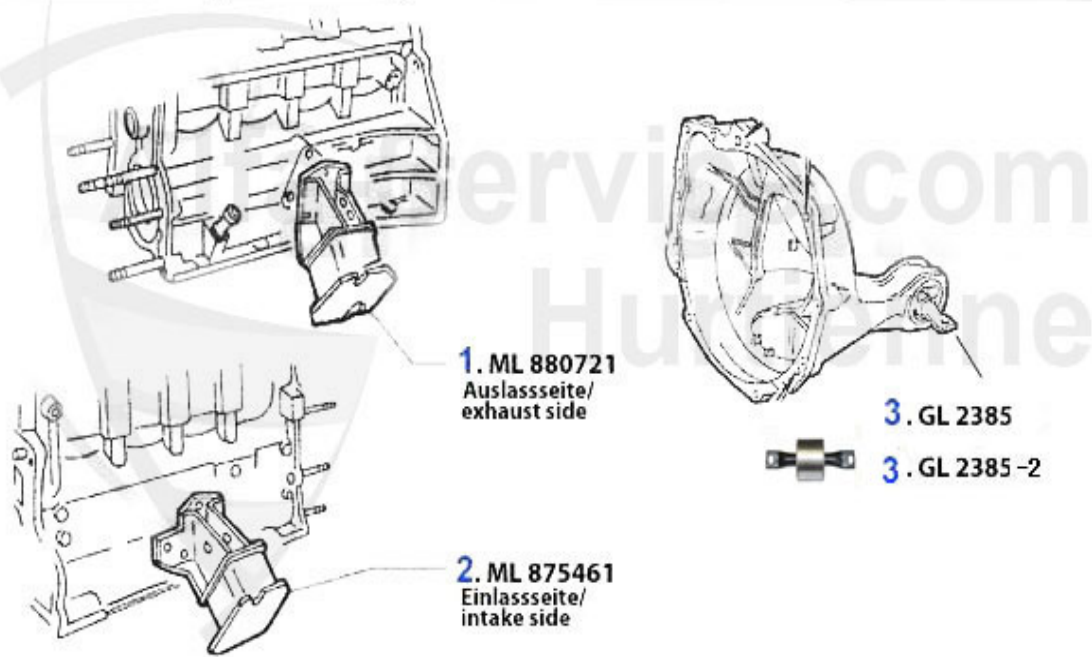

Motorlager/Engine Mount Giulietta (116)

1	ML880721	OE. 60723675 ENGINE MOUNT LEFT 116 4-CYL.	59.00 EUR
2	ML875461	OE. 60521085 ENGINE MOUNT RIGHT 116 4-CYL.	59.00 EUR
3	GL2385	OE. 60522199 ENGINE MOUNT REAR 4 CYL. (62mm) 75<	32.50 EUR
3	GL2385-2	Engine mount rear 116 4-cyl 64 mm 60521843 >75	36.50 EUR