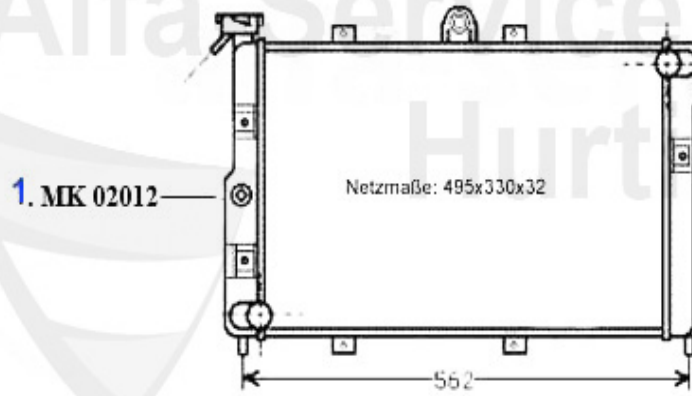

Kühler/Radiator Giulietta (116) 1.8

1 MK02012

OE.60719302 RADIATOR ALFETTA/ GIULETTA 1.8/2.0-IMPORTAN

Preis auf Anfrage