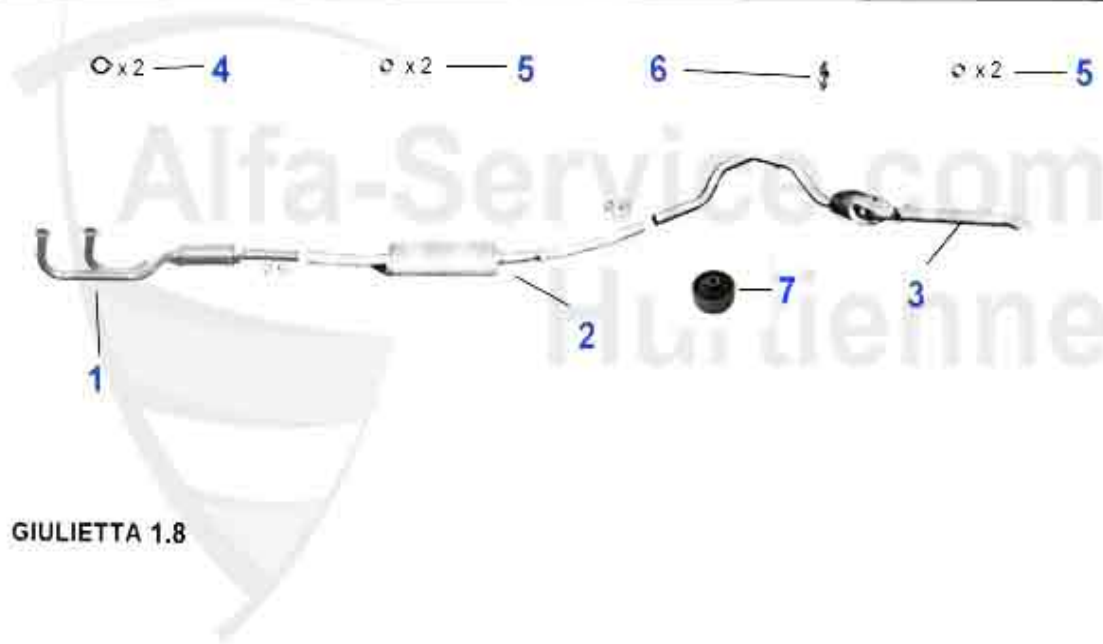

Abgasanlage/Exhaustsystem Giulietta 1.8

1	VSD101803	FRONT SILENCER ALFETTA,GIULIETTA 2. SERIE 79-85 1.8/2	159.00 EUR
2	MSD101476	OE.60730551 CENTER MUFFLER ALFETTA 1.6,1.8,2.0L YEAR 79	118.00 EUR
3	NSD101407	REAR SILENCER 1.3-2.0 77-85	159.00 EUR
4	SAT094413	OE 60777697, GASKET VSD ALFETTA, GIULIETTA,75,90,155,16	6.00 EUR
5	SAT091011	OE 60521386, RUBBER RING EXHAUST MOUNTING DIVERSE TYPES	2.50 EUR
6	SAT091024	OE 60521407, RUBBER/ EXHAUST MOUNTING ALFETTA, GIULIETT	5.30 EUR
7	11 028 0 0	SILENT BUSHING EXHAUST HANGER OE.60515936	8.90 EUR