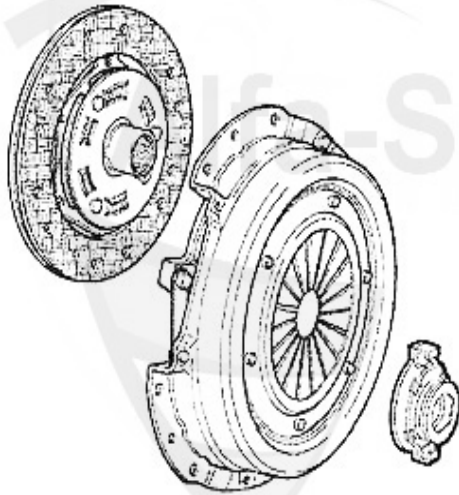

Antriebswelle/Driveshaft Giulietta (116)

1	HD2293	FRONT FLEX DISC 116 4-Cylind. OE. 60521648	85.00 EUR
2	MWL2262	OE.60505302 drive shaft support 75,90 4 cyl. 33 4x4 alf	47.90 EUR
3	MWL6994	OE.60505303 OUTER BEARING CLUTCH HOUSING AND CENTER PRO	23.80 EUR
3	GL21613	OE. 60521613 INNER BEARING FOR TRANSMISSION HOUSING 75,	45.90 EUR
4	HD2290	MIDDLE FLEX DISC ALFETTA, GIULIETTA 11.1976 > , 75,90	118.00 EUR
5	HD2267	CENTER PROPSHAFT ALFETTA >10.76, GIULIETTA 81>	Preis auf Anfrage
6	HD2281	DRIVE SHAFTMOUNTING REAR ALFETTA OE. 60725177/116081504	Preis auf Anfrage
7	HD2320	REAR FLEX DISC 116 4-Cylind. OE. 60521631	87.00 EUR

Giulietta (116) > DRIVETRAIN > GEAR MOUNT 1.6/1.8/2.0

1	GL87694	OE. 60521143 GEAR MOUNT 116 4-CYLINDER RIGHT	34.90 EUR
2	GL87688	OE. 60723913 GEAR MOUNT 116, 4-CYL LEFT SIDE OLD VERSIO	38.50 EUR
2	GL2363	OE. 60701586 GEAR MOUNT 116 4-CYLINDER LEFT, AR75, ALFE	34.90 EUR
3	SMS21139	CAP FOR RELEASE LEVER ALFETTA, GIULIETTA,GTV(116),75,90	18.35 EUR
4	GL03714	OE.60703714 GEARBOX MOUNT 75,90 RZ,SZ	24.89 EUR
5	GL21958	OE. 60521958 GEAR MOUNT REAR 75,90, RZ/SZ,ALFETTA,GIULI	29.90 EUR
6	SMS2345	GEAR LEVER BOOT ALFETTA,GIULIETTA,GTV (116)	14.49 EUR
7	SMS26078	RUBBER BOTH FOR SHIFT LEVER/ALFETTA/GTV/ GIULIETTA (116)	25.00 EUR
8	SMS2346	OE. 60701783 COVER f. GEARSTICK 116	Preis auf Anfrage
9	04 001 0 0	SYNCHRO RING	59.00 EUR

Kupplungs-Kit/Clutch Set Giulietta (116)

1. KK427001
Ø 200 mm
1.3/1.6

2. KK009003
Ø 215 mm
1.8/2.0

3. KKNL 024
Führungshülse/
guide bush

1	KK427001	CLUTCH KIT ALFETTA,GIULIETTA,75 1.3-1.6 75-89 (200mm)	1400.00 EUR
2	KK009003	CLUTCH-KIT,ALFETTA,GUILIETTA,75, GT/V (116),1.6/1.8/2.0	379.00 EUR