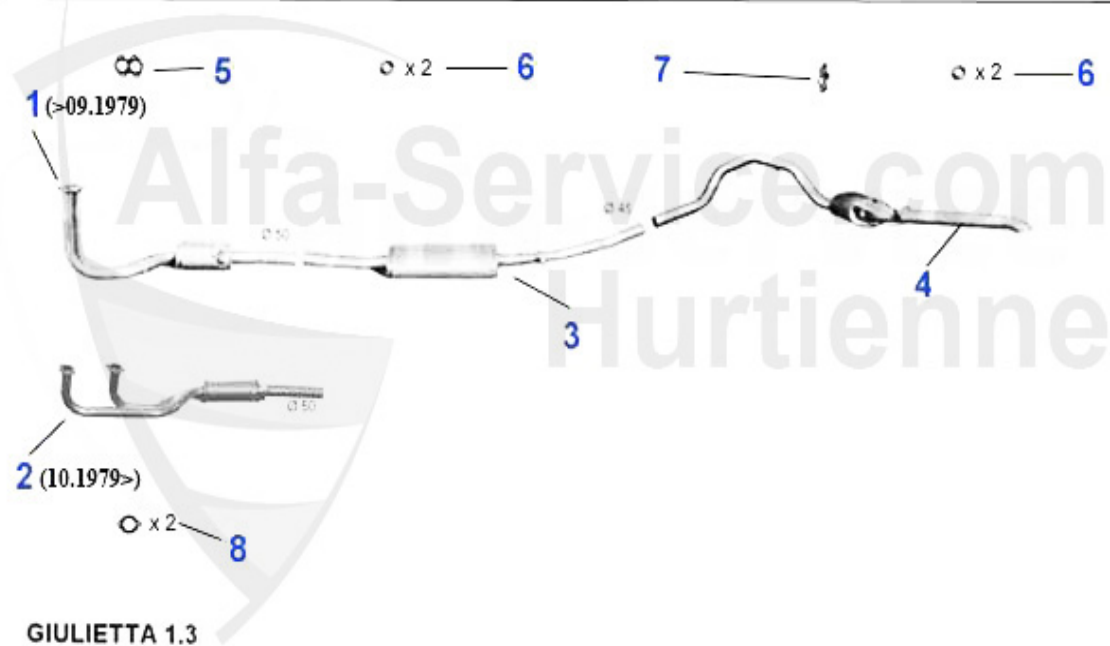

Abgasanlage/Exhaustsystem Giulietta 1.3

1	VSD101403	FRONT MUFFLER GIULIETTA 1.3 77-79 (ORIGINAL ONE PIECE W	58.37 EUR
2	VSD101703	FRONT MUFFLER ALFETTA 1.6 2. series 79-85,GIULIETTA 1.3	159.00 EUR
3	MSD101476	OE.60730551 CENTER MUFFLER ALFETTA 1.6,1.8,2.0L YEAR 79	118.00 EUR
4	NSD101407	REAR SILENCER 1.3-2.0 77-85	159.00 EUR
5	11 047 3 0	GASKET EXHAUST MANIFOLD - catalyst manifold (one piec	9.90 EUR
6	SAT091011	OE 60521386, RUBBER RING EXHAUST MOUNTING DIVERSE TYPES	2.50 EUR
7	SAT091024	OE 60521407, RUBBER/ EXHAUST MOUNTING ALFETTA, GIULIETT	5.30 EUR
8	SAT094413	OE 60777697, GASKET VSD ALFETTA, GIULIETTA,75,90,155,16	6.00 EUR