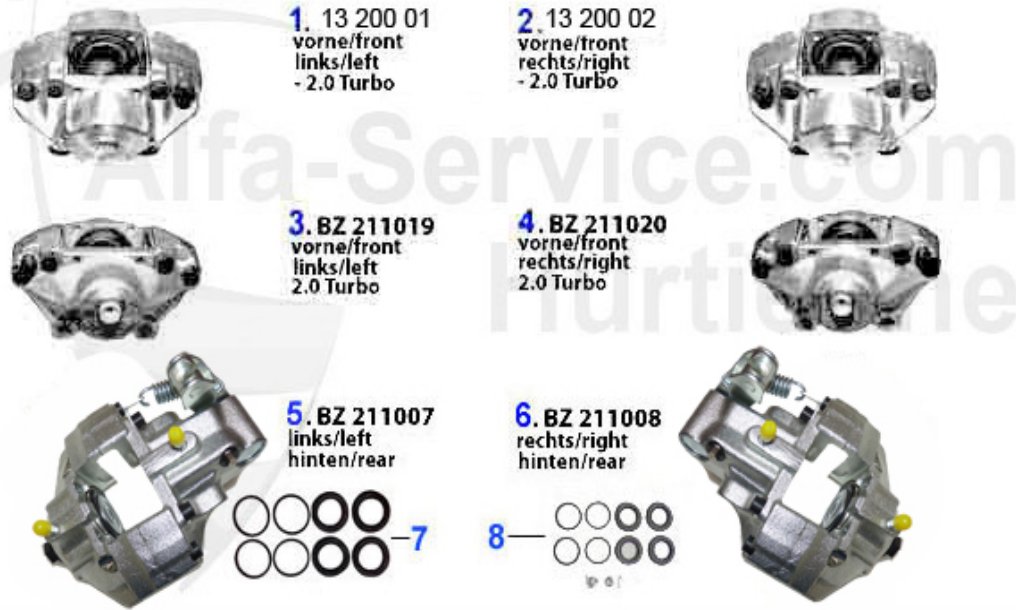

Bremszangen/Calipers Giulietta (116)

4	BZ211020	Bremssattel vr 75 1.8/2.0 bj. 84-88 90 2.0 ie/2.4 TD bj	117.98 EUR
5	BZ222007	OE. 60760085 BRAKE CALIPPER REAR LEFT ALFETTA/GIULIETTA	205.00 EUR
6	BZ222008	OE. 60760086 BRAKE CALIPPER REAR RIGHT ALFETTA/GIULIETT	205.00 EUR
7	13 037 0 0	REPAIR KIT FRONT BRAKE CALIPERS SET FOR 2 CALIPERS, 48M	23.00 EUR
8	RSBS381	REPAIR KIT f. REAR CALIPPER ATE ALFETTA, GIULIETTA, GTV	49.00 EUR