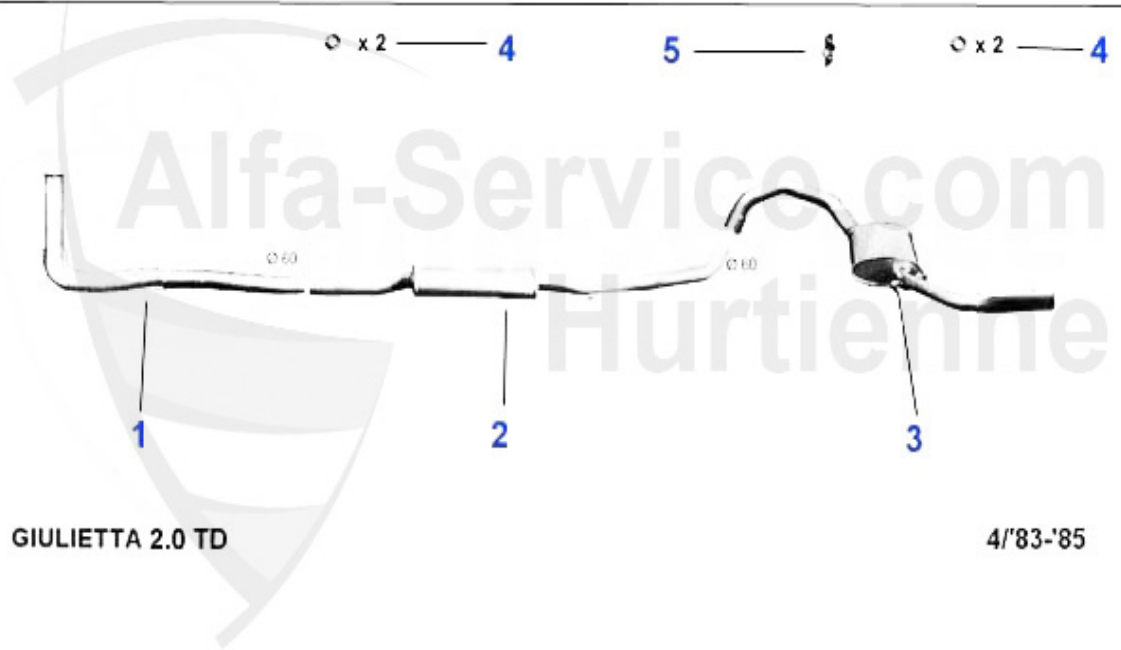

Abgasanlage/Exhaustsystem Giulietta 2.0 TD

1	VR104201	Vorderrohr Alfetta, Giulietta bj. 83-85 2.0, 2.4 TD (org.	62.00 EUR
2	MSD104176	CENTER MUFFLER ALFETTA, GIULIETTA 2.0 2.4 TD 79-85	145.00 EUR
3	NSD102077	REAR SILENCER GIULIETTA 2.0 TD 83-85	229.00 EUR
4	SAT091011	OE 60521386, RUBBER RING EXHAUST MOUNTING DIVERSE TYPES	2.50 EUR
5	SAT091024	OE 60521407, RUBBER/ EXHAUST MOUNTING ALFETTA, GIULIETT	5.30 EUR