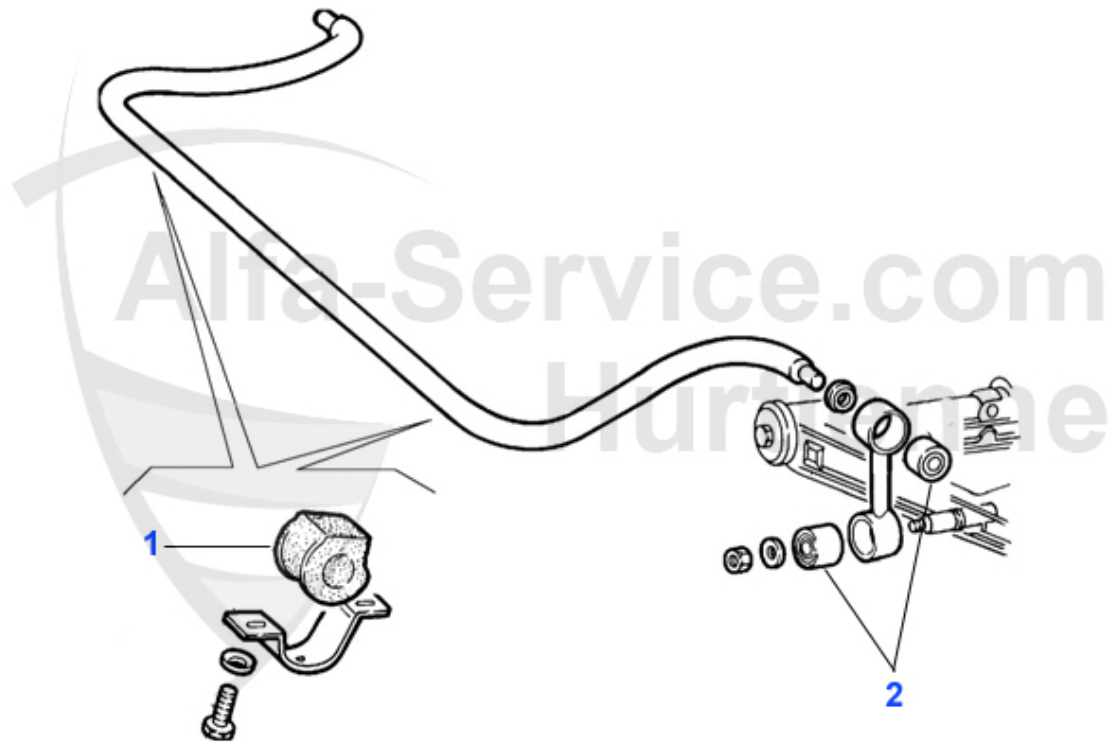

Giulietta (116) > SUSPENSION > FRONT STABILISER

1	AB21287	FRONT STABILIZER RUBBER ALFETTA, GIULIETTA,GTV/6 (116),	16.95 EUR
2	AB92733	FRONT STABILIZER BUSHING 116, REQUIRED PIECES: 4	12.50 EUR