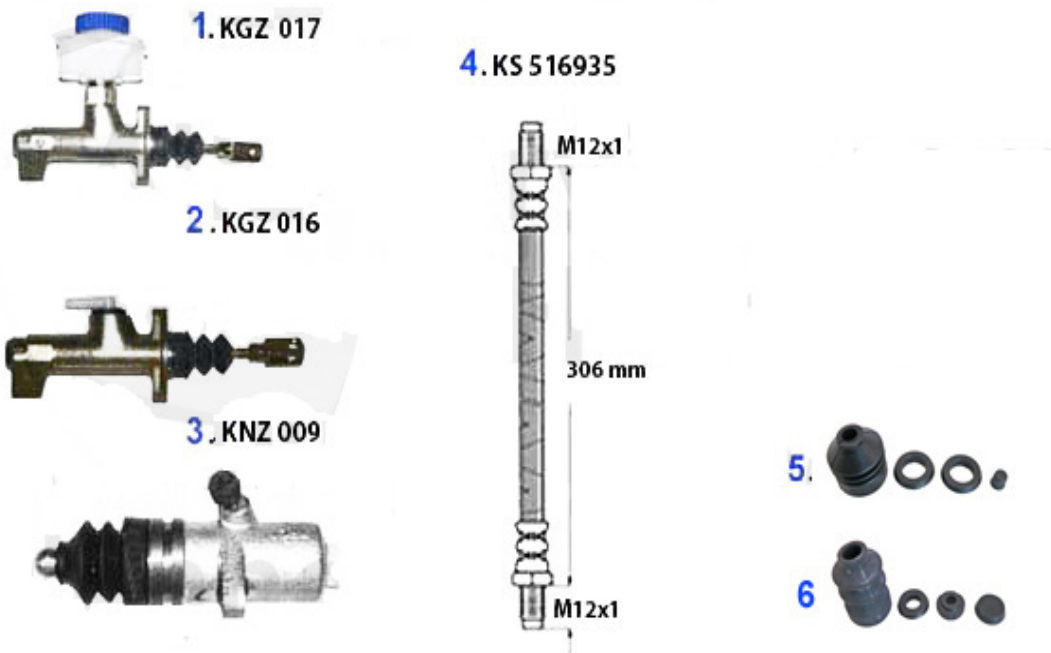

Giulietta (116) > DRIVETRAIN > CLUTCH ACTUATION

Kupplungsbetätigung/Clutch Actuation Giulietta (116)

1	KGZ017	CLUTCH MASTER CYLINDER, ALFETTA, GIULIETTA, GTV, GTV/6(	99.00 EUR
2	KGZ016	OE. 60518194 CLUTCH MASTER CYLINDER 116 1983>	79.00 EUR
3	KNZ009	CLUTCH SLAVE CYLINDER,75,90 ALFETTA, GIULIETTA, GT/V(11	65.00 EUR
4	KS516935	CLUTCH HOSE 116	Preis auf Anfrage
5	RKN3156	REPAIR KIT SLAVE CYLINDER 116 RZ/SZ	29.50 EUR
6	RKG1134	REPAIR KIT MASTER CYLINDER 116 RZ/SZ	29.50 EUR