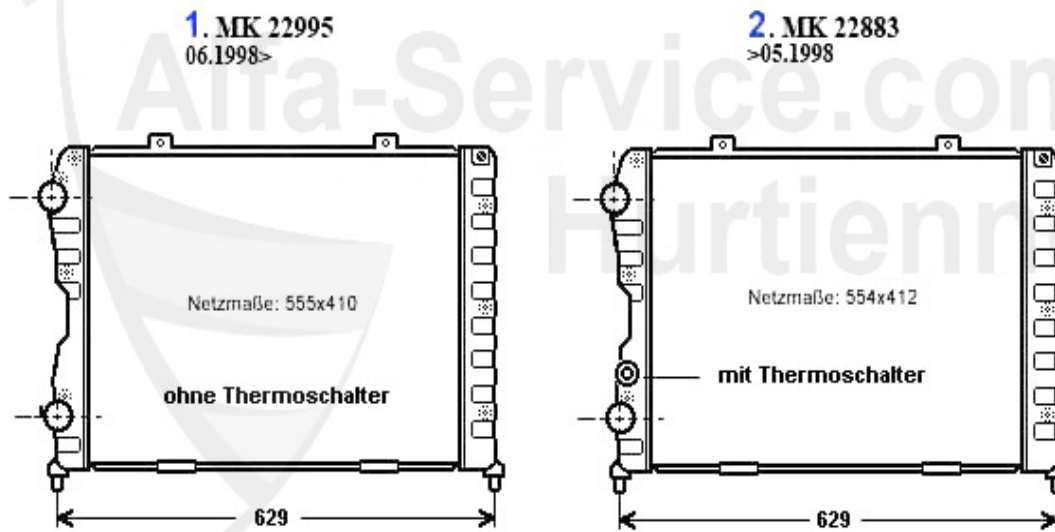

Mito (955) > ENGINE > COOLING SYSTEM > 2.0 V6 Turbo > WATERPUMP

Wasserpumpe/Waterpump gtv/spider (916) 2.0 V6 Turbo

1 WP01110

OE. 60668488 WATER PUMP 155 2.5 V6,164/ 916 3.0 V6

109.50 EUR

Motorkühler/Radiator gtv/spider (916) 3.0 V6