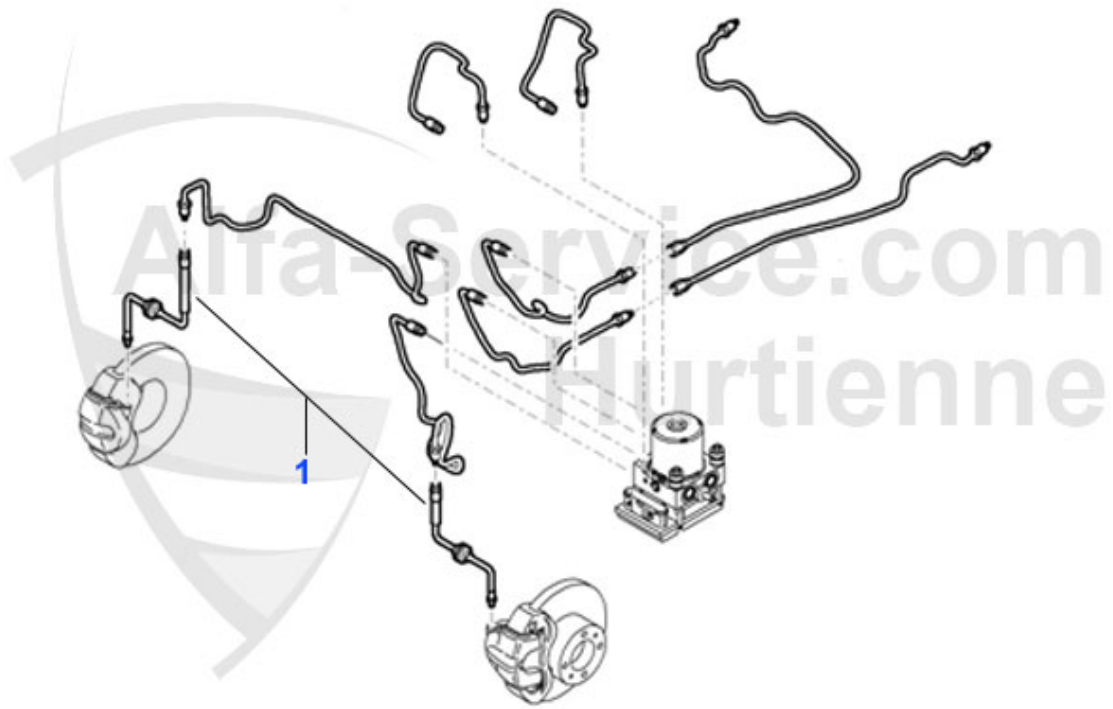

Wasserpumpe/Waterpump gtv/spider (916) V6 24V

1. WP 81355

1 WP81355

OE. 60816018 WATER PUMP V6 24V

158.00 EUR

Mito (955) > BRAKE > BRAKE HOSES FRONT

1 BS511730

Bremsschlauch vorne MITO 1,3TD/1,4BZ/1,6TD (08-14)