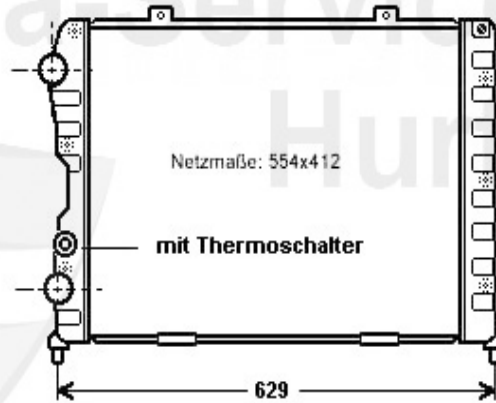

OE. 60676067 THERMOSTAT 156,gtv/spider (916),Nuovo GT 2

56.50 EUR

1. WP 00310

1 WP00310

OE. 60586222 WATER PUMP TS 16V

72.49 EUR

Kühler/Radiator gtv/spider 2.0 V6 Turbo

1. MK 22883