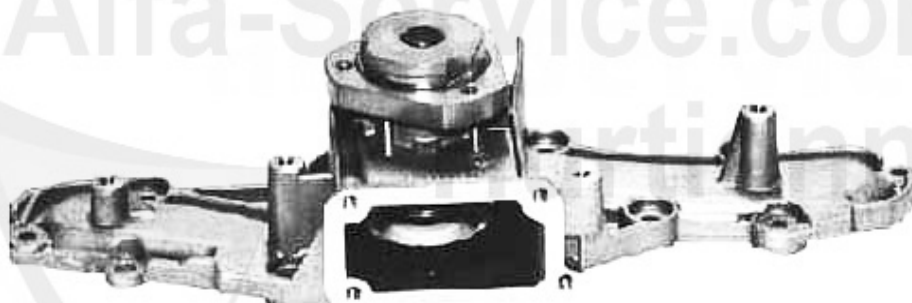

Wasserpumpe/Waterpump gtv/spider (916) V6 24V

---

1. WP 81355

---

1 WP81355

OE. 60816018 WATER PUMP V6 24V

158.00 EUR