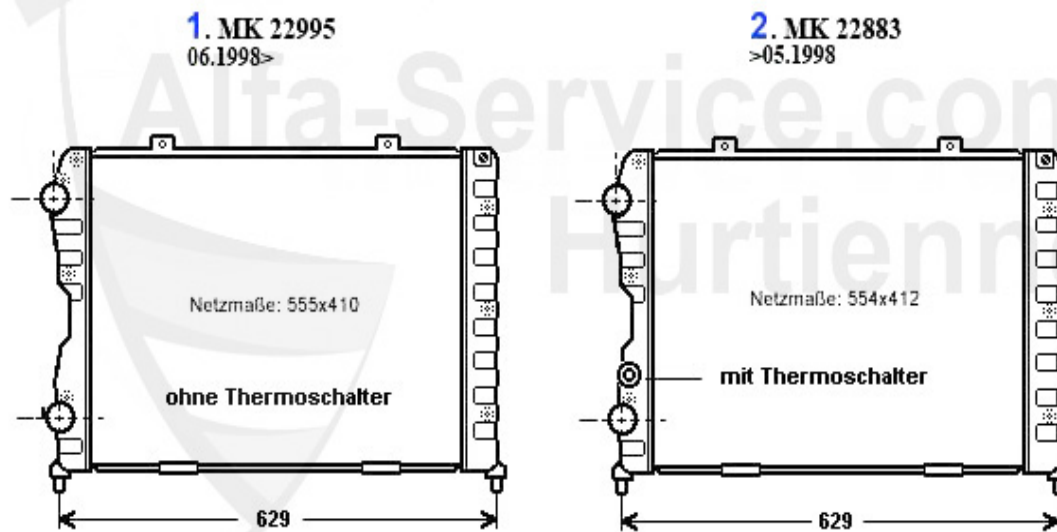

THERMOSTAT 155,156,166,GTV,SPIDER (916) 6 CYL. (WITH HO

59.00 EUR

Wasserpumpe/Waterpump gtv/spider (916) 3.0 V6

1 WP01110

OE. 60668488 WATER PUMP 155 2.5 V6,164/ 916 3.0 V6

109.50 EUR

Motorkühler/Radiator gtv/spider (916) V6 24V