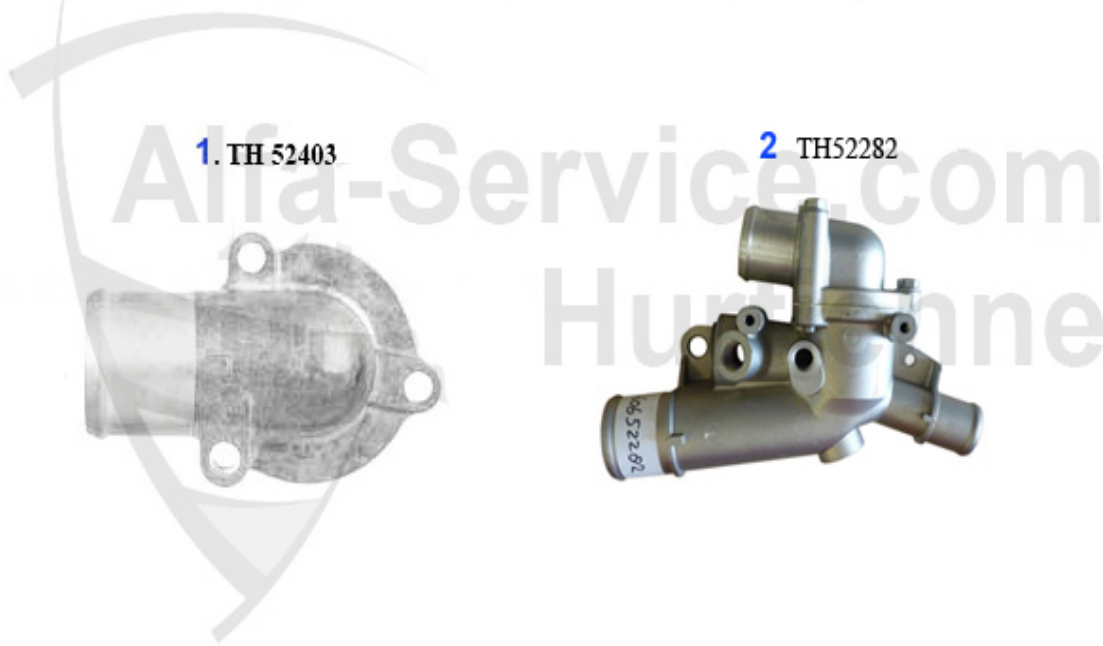

Thermostat gtv/spider (916) V6 24V

1	TH52403	OE. 60652403 THERMOSTAT 3.2 V6 24V/GTA	85.00 EUR
2	TH52282	THERMOSTAT GTV 3.0 V6 24V INCLUDING DISTRIBUTOR (95-98)	190.17 EUR