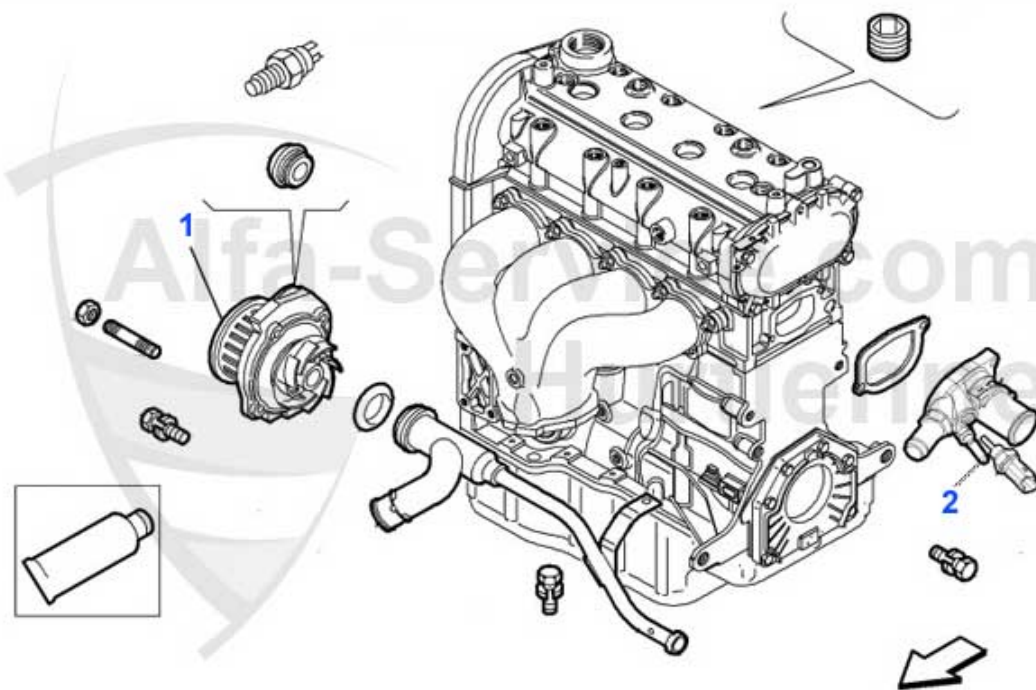

Mito (955) > ENGINE > COOLING SYSTEM > 1.4 16V > WATERPUMP/THERMOSTAT

1	WP01510	WATER PUMP MITO 1.6 16V (08-11) GIULIETTA 2011<	49.00 EUR
1	WP01520	Wasserpumpe MITO, Giulietta, 1,4 78PS/ 1,4 105PS/ 1,4 T	88.06 EUR
2	TH955006	THERMOSTAT MITO (955) 1.4 16V MULTIAIR/ 1.4 TURBO (08-1	39.00 EUR
2	TH8964	Thermostat MITO 1,4 TURBO (08-14)	69.00 EUR