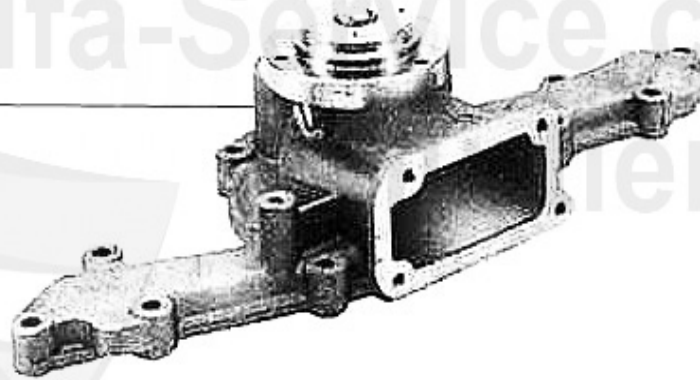

Wasserpumpe/Waterpump gtv/spider (916) 3.0 V6

---

1 WP01110

OE. 60668488 WATER PUMP 155 2.5 V6,164/ 916 3.0 V6

109.50 EUR