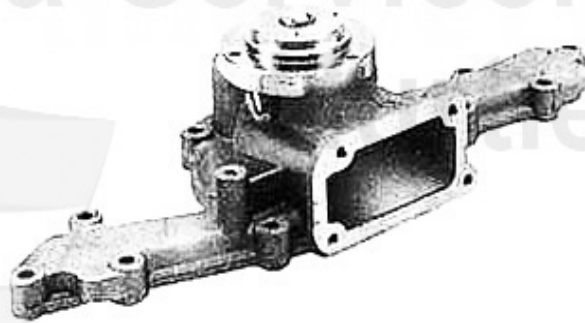

Mito (955) > ENGINE > COOLING SYSTEM > 2.0 V6 Turbo > WATERPUMP

Wasserpumpe/Waterpump gtv/spider (916) 2.0 V6 Turbo

---

1 WP01110

OE. 60668488 WATER PUMP 155 2.5 V6,164/ 916 3.0 V6

109.50 EUR