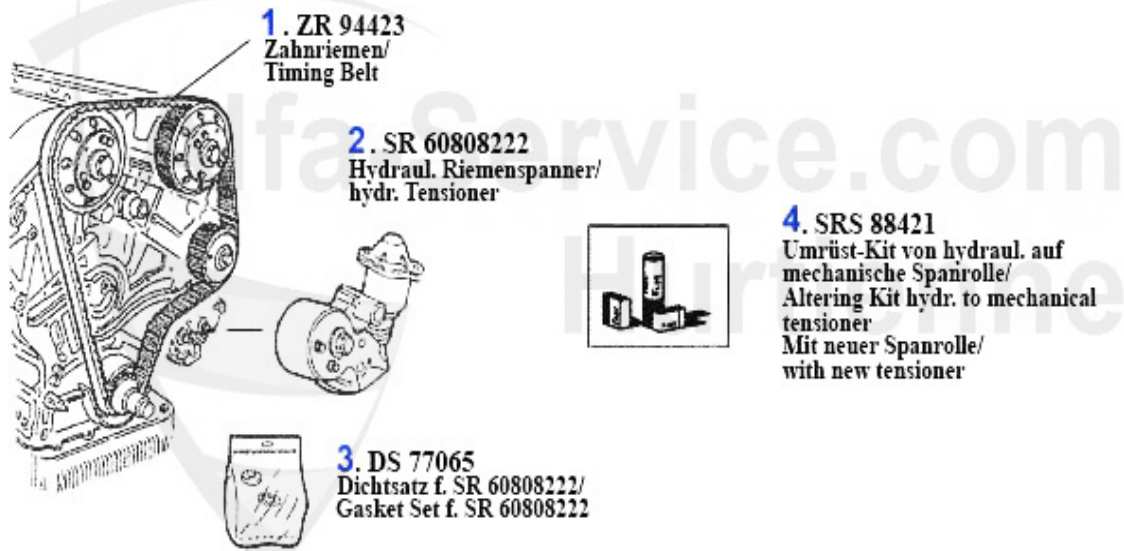

Zahnriemen/Timing Belt RZ/SZ

1	ZR94423	OE. 60562106 TIMING BELT	54.89 EUR
3	DS77065	OE. 60777065 GASKET-SET BELT TENSIONER	44.49 EUR
4	SRS88421	CONVERSION KIT TIMING BELT TENSIONER HYDRAULIC TO MECHA	239.00 EUR