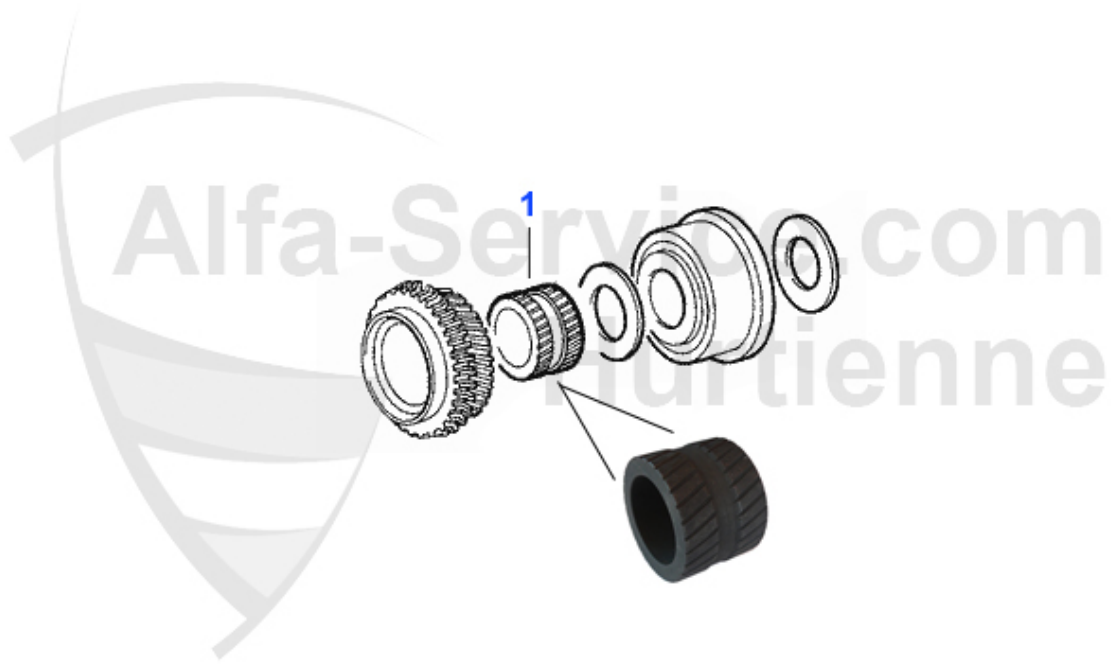

## RZ/SZ > DRIVETRAIN > DIFFERENTIAL

1	WD21228	JOINT RING REAR DIFF. 116,AR 75 4 AND 6 CYL.,RZ/SZ	Preis auf Anfrage
2	WD21231	JOINT RING REAR DIFFERENTIAL 116,AR 75 4 AND 6 CYLINDE	19.50 EUR
3	GL8685	SHOULDER BEARING DIFF. AR75 + GTV6 OE 71728685	44.99 EUR
4	GL8680	Schulterlager Diff.AR116	43.99 EUR