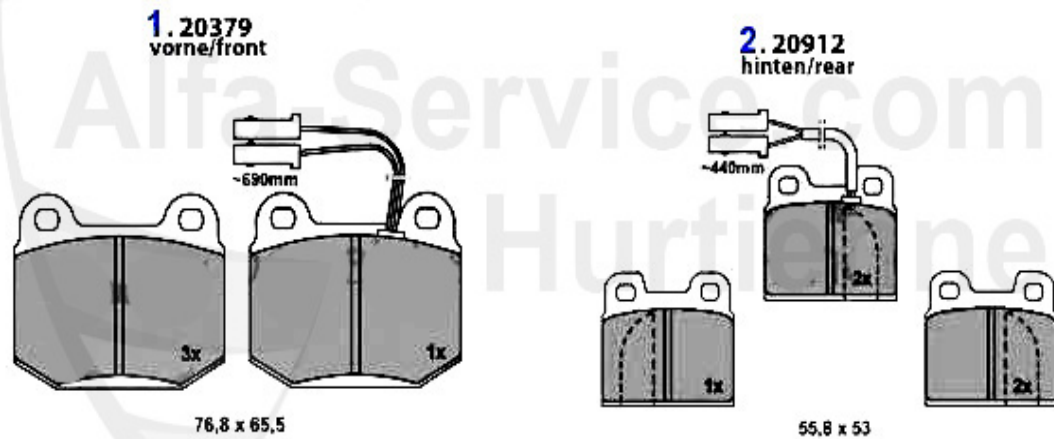

Bremsbeläge/Brakepads RZ/SZ

1	20379 165 05	FRONT BRAKE PADS 116 6 CYL. 75 TURBO/TS/ TD UNTIL 10.89	91.30 EUR
2	20912 150 05	REAR BRAKE PADS WITH WARNING UNIT 1.6/ 1.8/TURBO/2.0 BR	69.90 EUR