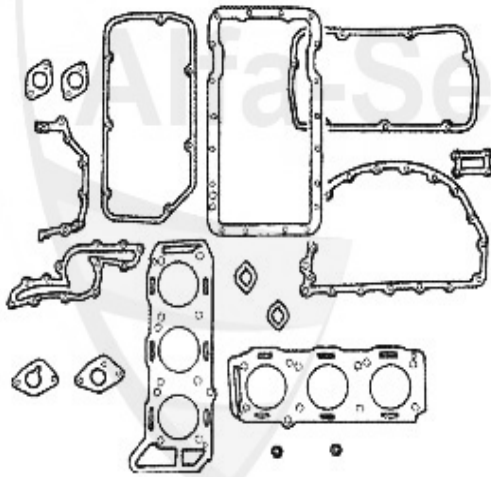

Motordichtsatz/Full Set RZ/SZ

---

1. MDS6500

---

1 MDS6500

ENGINE GASKET SET 75,RZ,SZ 3.0 V6 WITHOUT HEAD GASKETS

249.00 EUR