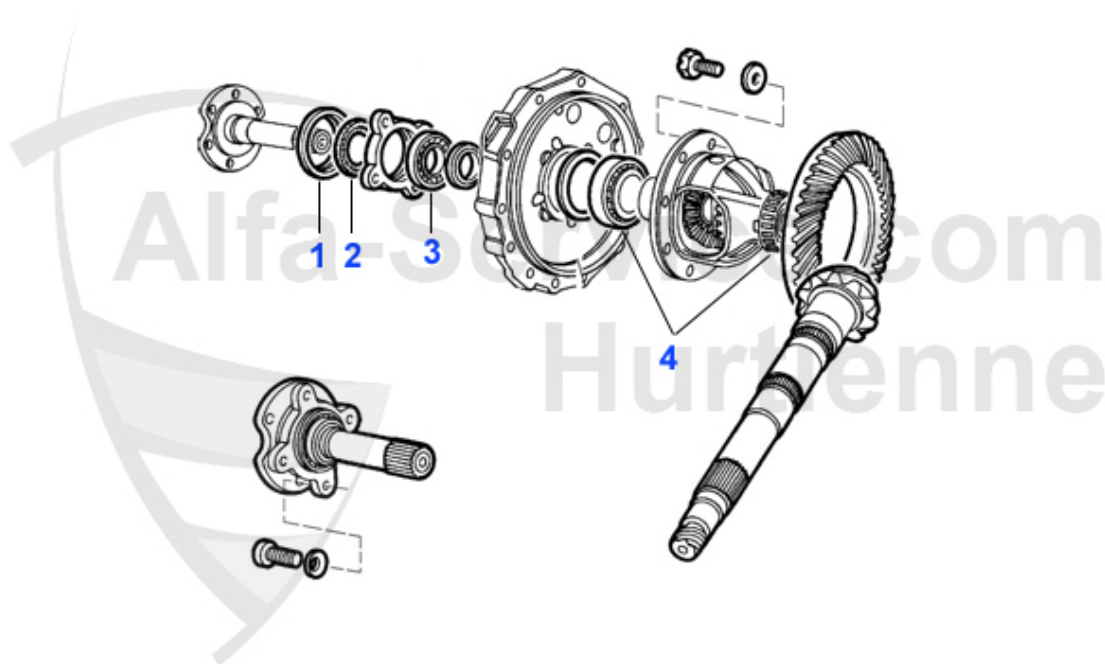

RZ/SZ > DRIVETRAIN > DIFFERENTIAL

1	WD21228	JOINT RING REAR DIFF. 116,AR 75 4 AND 6 CYL.,RZ/SZ	Preis auf Anfrage
2	WD21231	JOINT RING REAR DIFFERENTIAL 116,AR 75 4 AND 6 CYLINDE	19.50 EUR
3	GL8685	SHOULDER BEARING DIFF. AR75 + GTV6 OE 71728685	44.99 EUR
4	GL8680	Schulterlager Diff.AR116	43.99 EUR