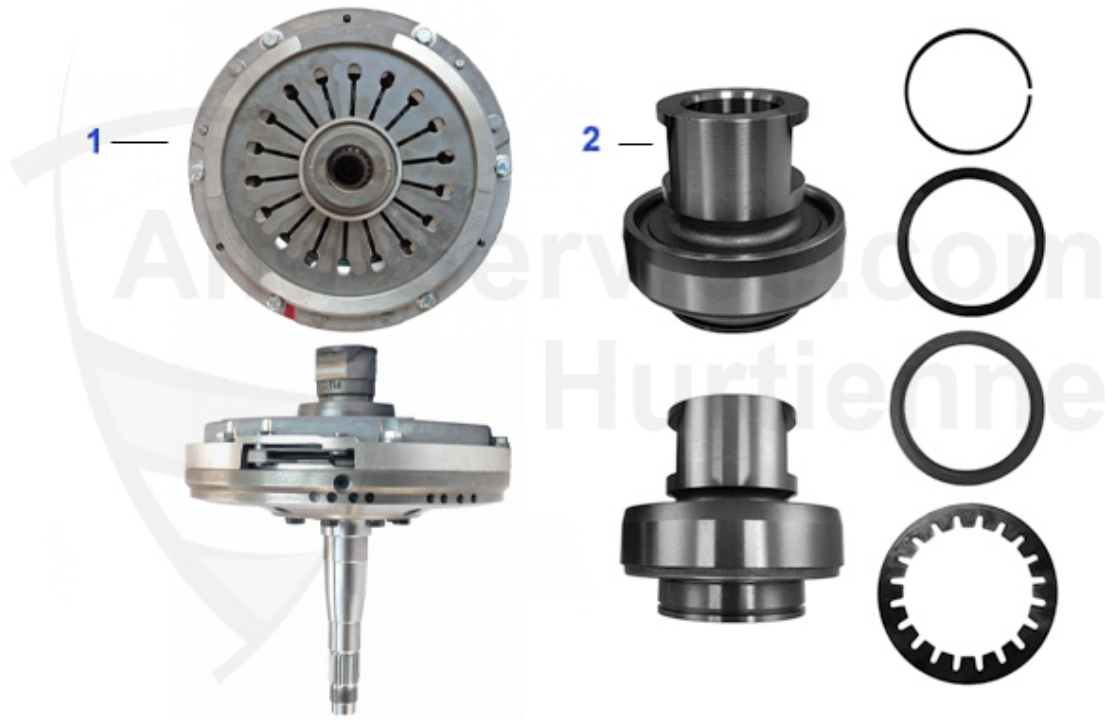

RZ/SZ > DRIVETRAIN > CLUTCH

0	ARL61102	RELEASE BEARING HYDR. CLUTCH 76.2 MM LONG OE. 60518223,	345.00 EUR
0	ARL61101	RELEASE BEARING HYDR. CLUTCH 69.2 MM, OE. 60728389, GTV	345.00 EUR
1	KK101301	CLUTCH SYSTEM WITH STRONGER FACING RZ/SZ, 1.8 Turbo	1849.00 EUR