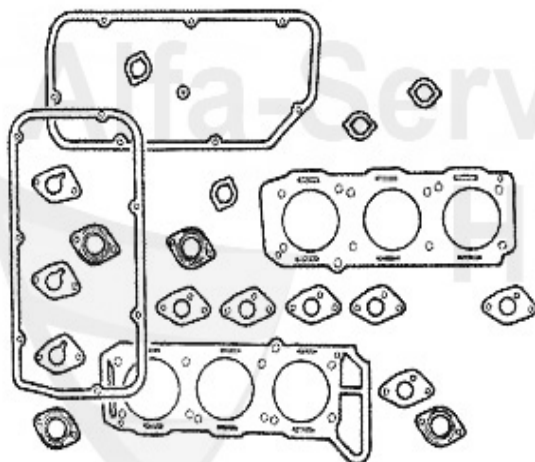

Kopfdichtsatz/Head Gasket Set RZ/SZ

1. ZKDS 3100

1 ZKDS3100

HEAD GASKET SET 164 3.0 87-89 SPIDER (916) 3.0 95> 75 3

199.00 EUR