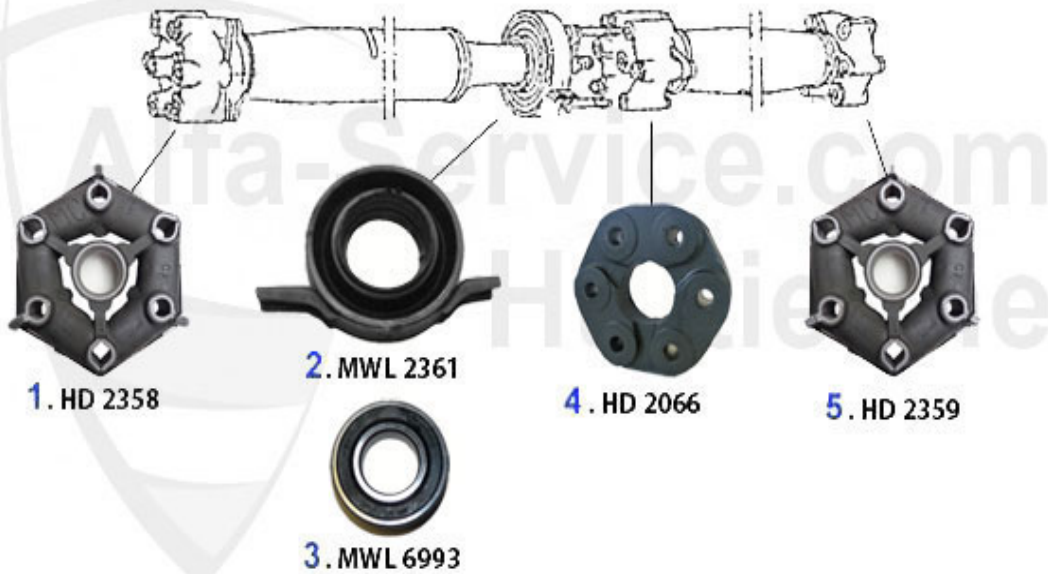

Antriebswelle/Driveshaft RZ/SZ

1	HD2358	FRONT FLEX DISC GTV6, 75, 90 2500-3000 OE. 60518193	189.00 EUR
2	MWL2361	OE. 60522599 DRIVE SHAFT SUPPORT 116 6-Cyl.	86.00 EUR
3	MWL6993	OE.71728684, BEARING DRIVE SHAFT SUPPORT 6 CYL.	23.80 EUR
4	HD2066	GTV 6 / 75 3,0 REINFORCED CENTER FLEX DISC	107.50 EUR
5	HD2359	REAR FLEX DISC GTV6, 75, 90 2500-3000 OE. 60522592	189.00 EUR