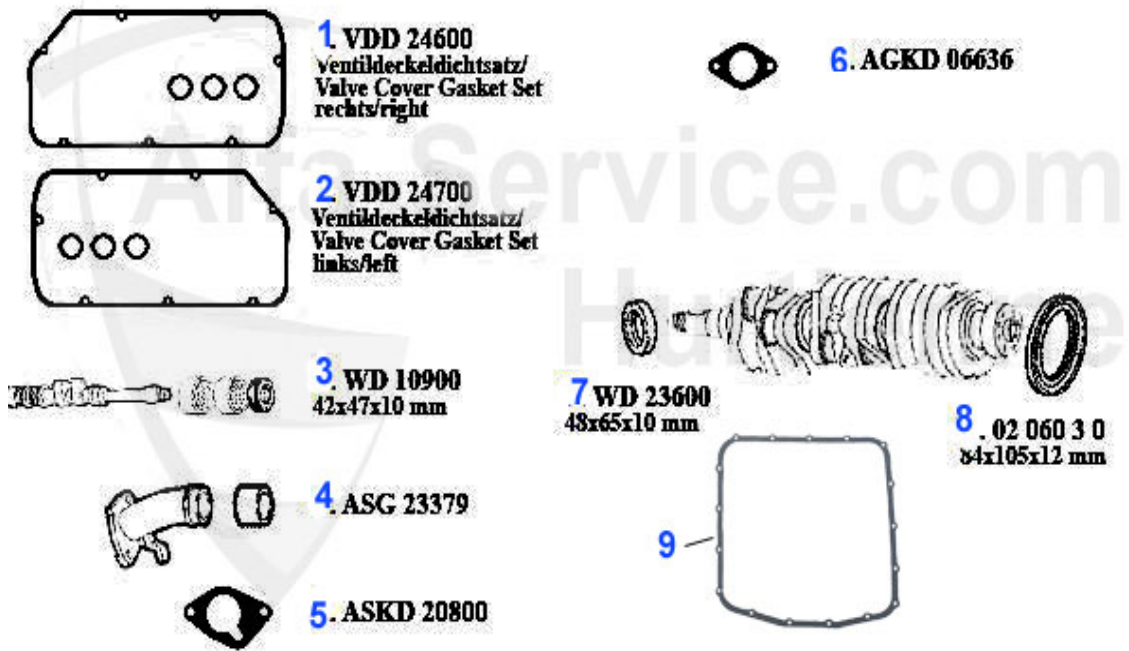

# Dichtungen Motor/Gaskets Engine RZ/SZ

1	VDD24600	CAM COVER GASKET RIGHT 6,75,90 INCL. RUBBER PLUG FOR SP	39.90 EUR
2	VDD24700	CAM COVER GASKET LEFT 6,75,90	39.90 EUR
3	WD10900	OIL SEAL CAMSHAFT 6/75/90/164/166/GTV/6, GTV/SPIDER (91	16.95 EUR
4	ASG23379	OE. 60523379 RUBBER HOSE f. INTAKE MANIFOLD 116 6-CYLIN	15.20 EUR
5	ASKD20800	Ansaugkr	5.15 EUR
6	AGKD06636	OE. 60506636 GASKET	5.89 EUR
7	WD23600	OE. 60567607 Sealing Gasket	21.00 EUR
8	02 060 3 0	OIL SEAL CORTECO (84/105/12) CRANKSHAFT REAR for Spider	35.50 EUR
9	OWD11872	OIL PAN GASKET GTV6/75 V6 AR90/RZ-SZ	17.90 EUR