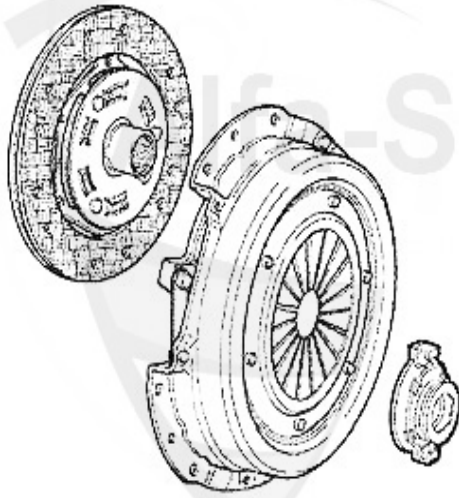

145/6 > Transmission > Embrayage > Coulisseau 145/6 TS 16V

Ausrücker/Sleeve Bearing 145/6 1.4/1.6/1.8/2.0 TS

1 FH1140

Coulisseau pour butée 145/6,147,155,156, gtv/spider (91

49.00 EUR

Kupplungs-Kit/Clutch Set 145/6 2.0 Quadrifoglio