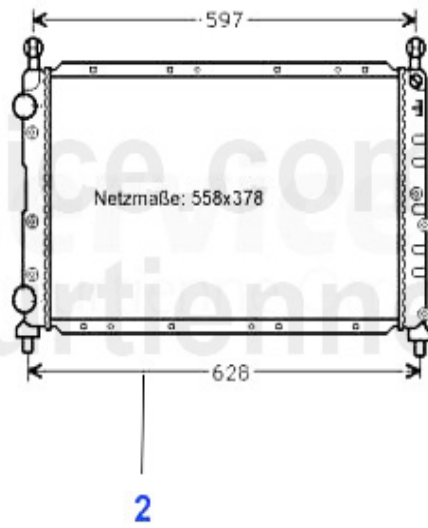

Kühler/Radiator 145/6 1.9 TD/JTD

1	MK21949	Radiateur 145/6 2.0 16V >5.96, 1.9 TD 12.94-02.99,155	189.78 EUR
2	MK22055	radiateur 145/6 1.9 JTD	249.00 EUR