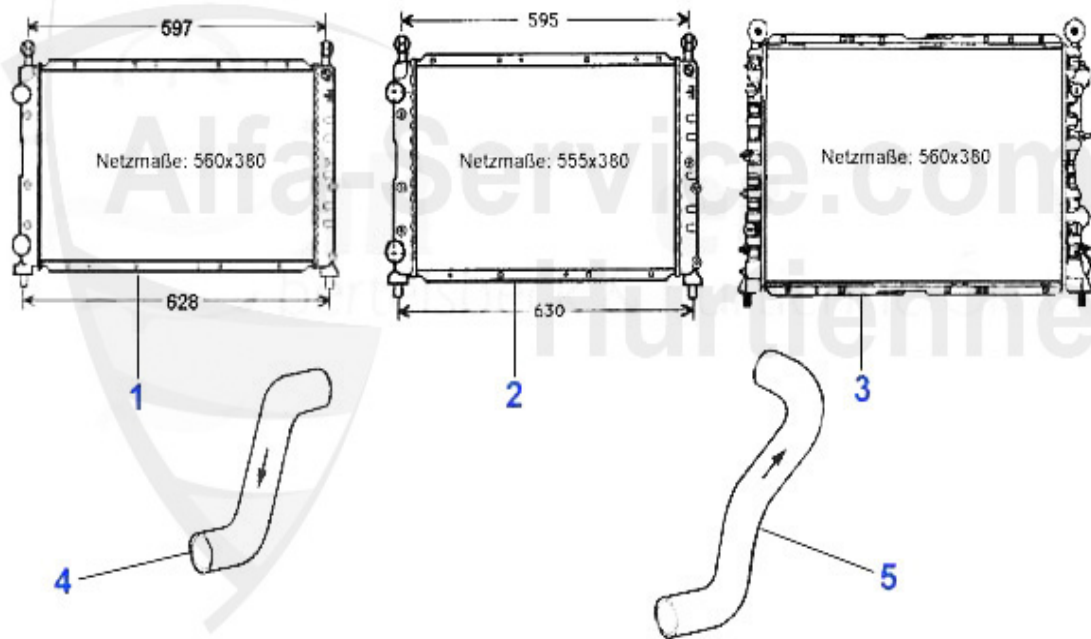

Kühler/Radiator 145/6 TS 16V

1	MK22820	Radiateur 145/6 1.4/1.6/1.7ie 16V TS 96-01,155 1.6 16V	224.66 EUR
2	MK22992	Radiateur 145/6,155 1.6/1.7/1.8/2.0 TS 16V	213.38 EUR
3	MK22999	Radiateur 145/6 2.0 16V TS/QV 6.96>	193.89 EUR
4	KWS03081	durit eau 145 2.0 16V (vers radiateur) radiateur #60626	Preis auf Anfrage
5	KWS03082	durit eau inf.145/6 1.4/1.6/1.8/2.0 16V TS/1.9 TD,155 T	12.83 EUR