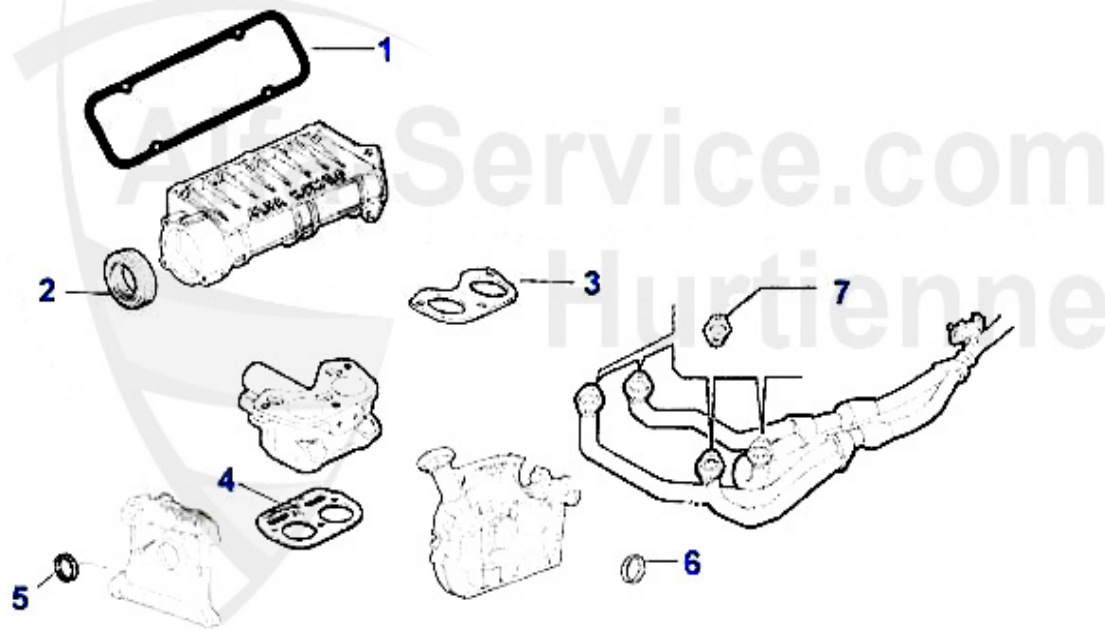

Dichtungen Motor/Gaskets Engine 145/6 1.4/1.6 IE Boxer

1	VDD3800	Ventildeckeldichtung Arna, Sud/Sprint, 33 (905/7), 145/	2.57 EUR
1	VDD3900	Joint couvre-culasse Sud/Sprint, 33 (905/7), 145/6 lièg	10.90 EUR
2	WD14200	Joint spi arbre à cames Sud/Sprint, 33 (905/7), 145/6 B	14.90 EUR
3	ASKD24717	Joint collecteur admission Boxer sup.	5.50 EUR
4	ASKD04851	Joint collecteur admission Boxer inf.	3.50 EUR
5	WD17600	Joint spi vilbrequin antérieur 40/56/10 Sud/Sprint, 33	18.66 EUR
6	WD30500	Joint spi vilbrequin arrière (volant-moteur) Sud/Sprint	39.00 EUR
7	SAT094405	Joint collecteur échappement Sud/Sprint 33 (905/7),145/	2.90 EUR