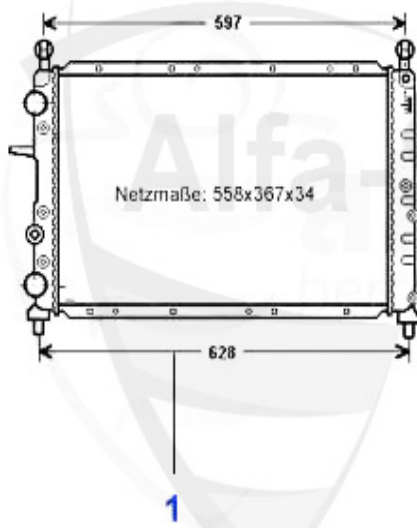

Kühler/Radiator 145/6 1.9 TD/JTD

1	MK21949	Radiateur 145/6 2.0 16V >5.96, 1.9 TD 12.94-02.99,155	189.78 EUR
2	MK22055	radiateur 145/6 1.9 JTD	249.00 EUR