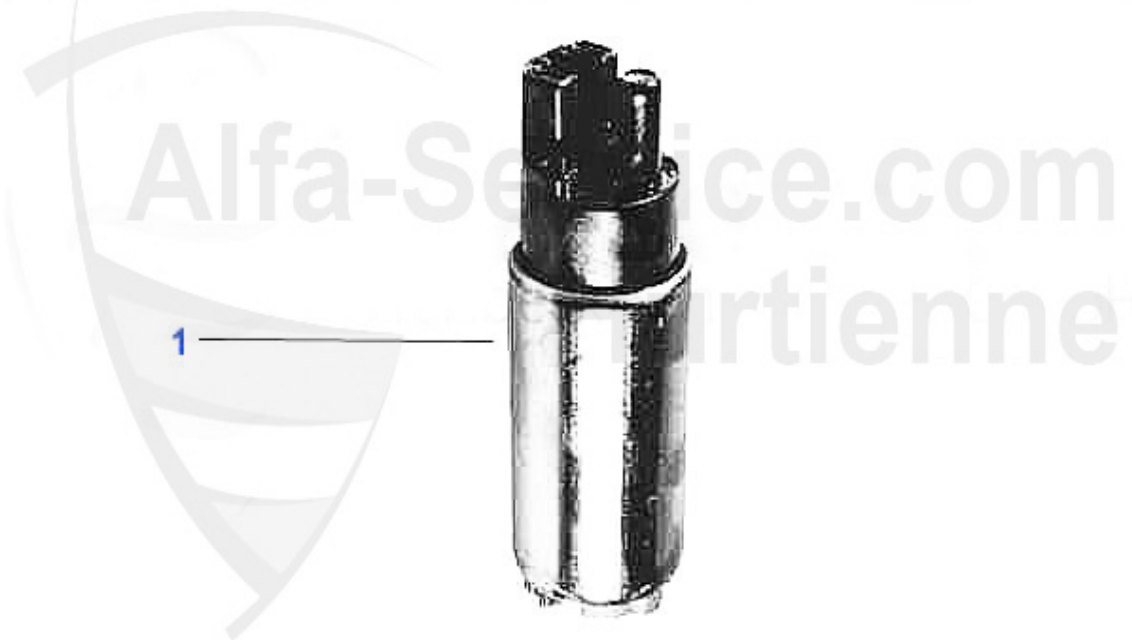

Kraftstoffpumpe/Fuel Pump 145/6 Boxer Bj. 94-96

1 KP6416

Pompe carburant 145/6, 155,gtv/spider (916) Boxer/TS 16

95.00 EUR

Kraftstoffpumpe/Fuel Pump 145/6 1.7 IE 16V Boxer Bj. 94-96

1 KP6416

Pompe carburant 145/6, 155,gtv/spider (916) Boxer/TS 16