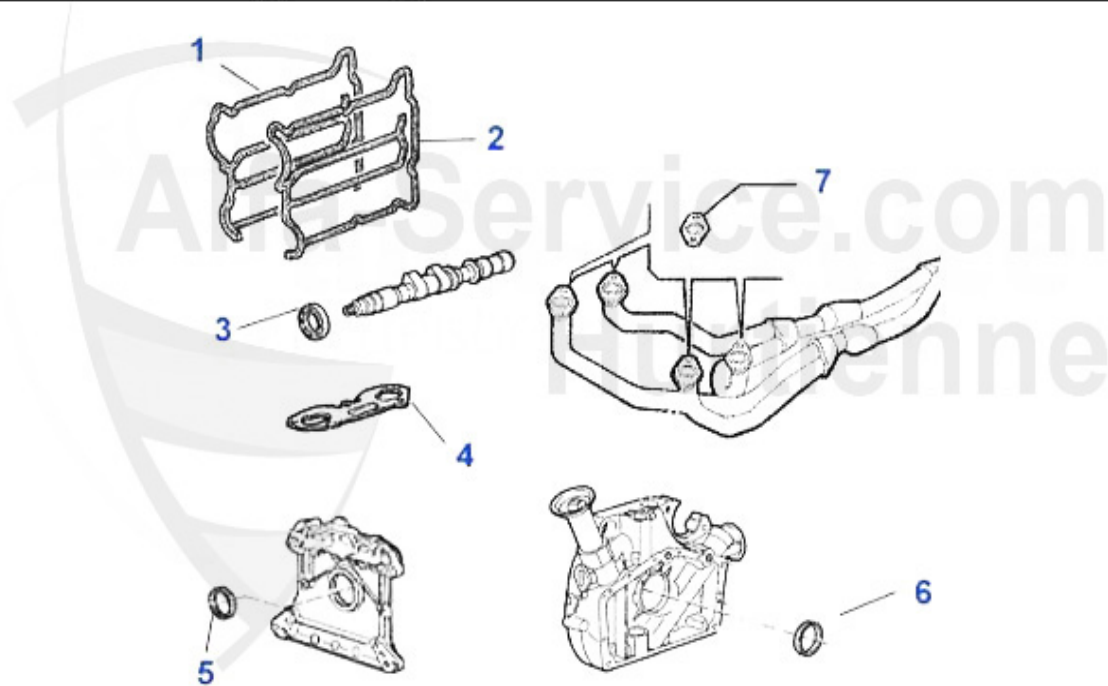

Motordichtungen/Engine Gaskets 145/6 1.7 IE 16V Boxer

1	VDD46400	Joint couvre-culasse gauche 33, 145/6 1.7 ie/16V 90-96	22.99 EUR
2	VDD46500	Joint couvre-culasse droit 33, 145/6 1.7ie/16V 90-96	12.83 EUR
3	WD57200	Joint spi arbre à cames v/h 33 (907), 145/6 1.7 IE 16V	9.90 EUR
4	ASKD25029	Joint collecteur admission 33 (907), 145/6 Boxer 16V	12.53 EUR
5	WD17600	Joint spi vilebrequin antérieur 40/56/10 Sud/Sprint, 33	18.66 EUR
6	WD30500	Joint spi vilebrequin arrière (volant-moteur) Sud/Sprint	39.00 EUR
7	SAT46397	Joint collecteur éch. 33(907), 145/6 1.7 ie 16V	8.50 EUR