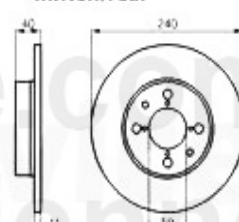

4. BS 100815

1.4/1.6 Boxer ABS, 1.7 ie 16V
1.9 TD/JTD ABS
hinten/rear

5. BS 516711

TS 16V/1.9 JTD (105KW)
hinten/rear