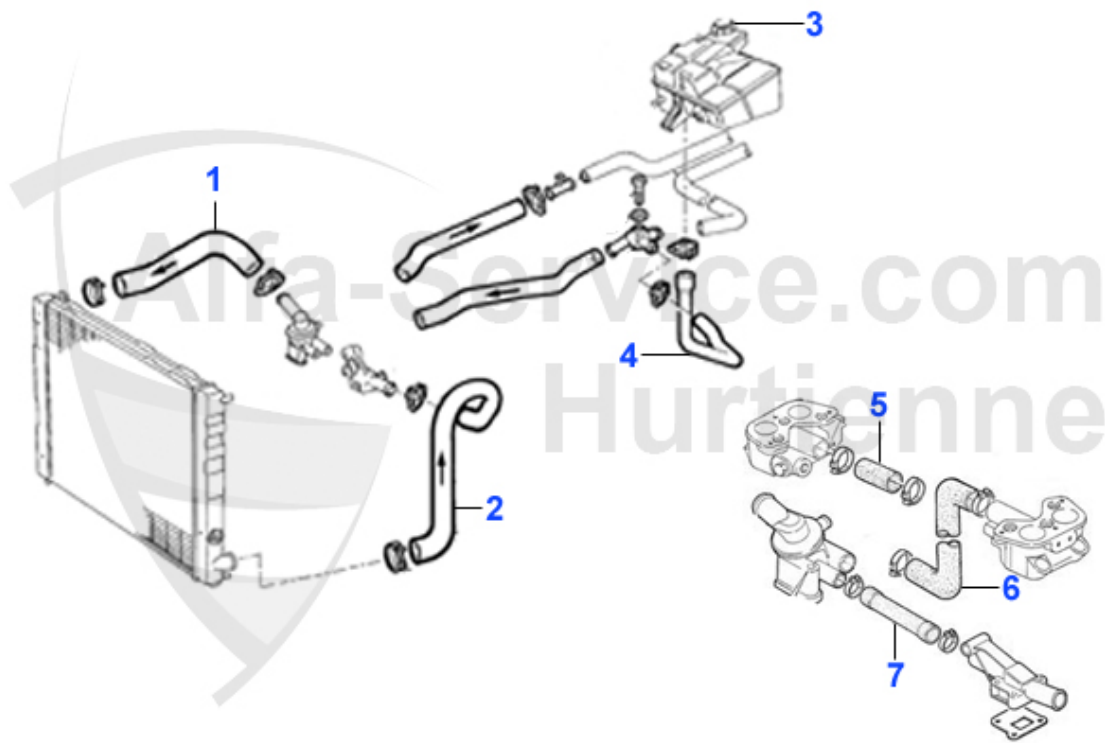

145/6 > Moteur > Circuit refroidissement > Boxer Bj. 94-96 > Durits

1	KWS89412	Durit eau sup.145/6 1.4/1.6/1.7 ie	17.50 EUR
2	KWS89413	Durit eau inf.145/6 1.4/1.6/1.7 ie	Preis auf Anfrage
3	08 037 0 0	Bouchon, Pour 08.036.00 , 90-93	15.90 EUR
4	KWS89417	Kühlwasserschlauch unter Ausgleichs behälter 145/6 1.4/	Preis auf Anfrage
5	KWS04023	Tuyau thermostat 33 (905/7),145/6 1.4/ 1.6/1.7 ie 16V	3.70 EUR
6	KWS11225	kühlwasserschlauch Thermostatgehäus e 33 (907),145/6 1.	13.49 EUR
7	KWS33399	Tuyau thermostat 33 (905/7) avec dynamo de 55 A,145/6 1	18.00 EUR