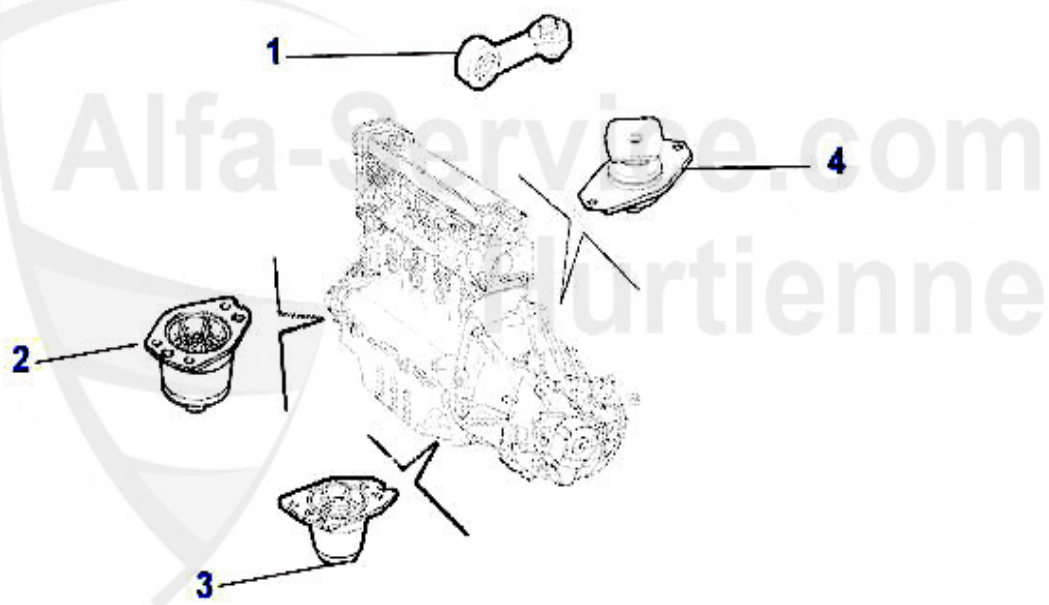

Motorlager/Engine Mount 145/6 TD/JTD

1	ML62481	Bielette support moteur 145/6,147,156, Nuovo GT 1.9 JTD	61.25 EUR
2	ML67328	Support moteur AVG 145/6,147,156, Nuovo GT JTD	61.62 EUR
2	ML32301	Support moteur antérieur 145/6 toutes versions, 155 slm	61.45 EUR
3	ML81213	Support moteur ARG 145/6,147,156, Nuovo GT	174.99 EUR
4	ML3234	Support moteur AVD 145/6,147,155,156, gtv/spider(916) 1	79.50 EUR