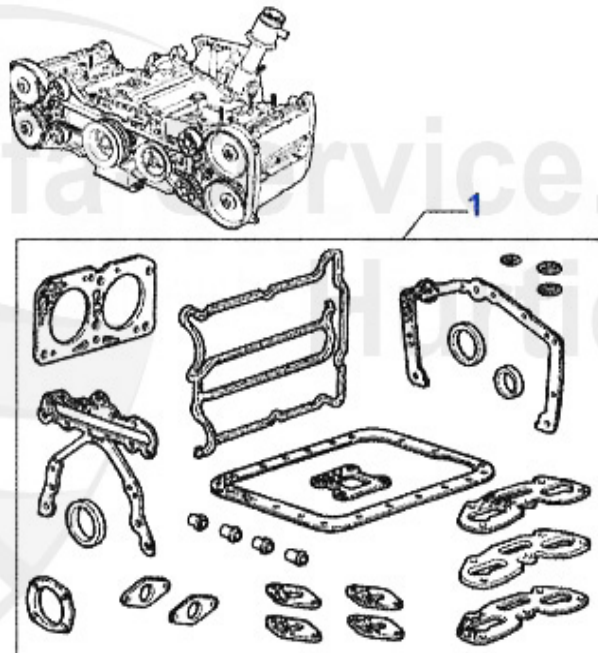

Motordichtsatz/Full Set 145/6 1.7 IE 16V Boxer

1 MDS16000

Pochette joint moteur 145/146/33 1.7ie 16 V 91-97 incl

215.00 EUR