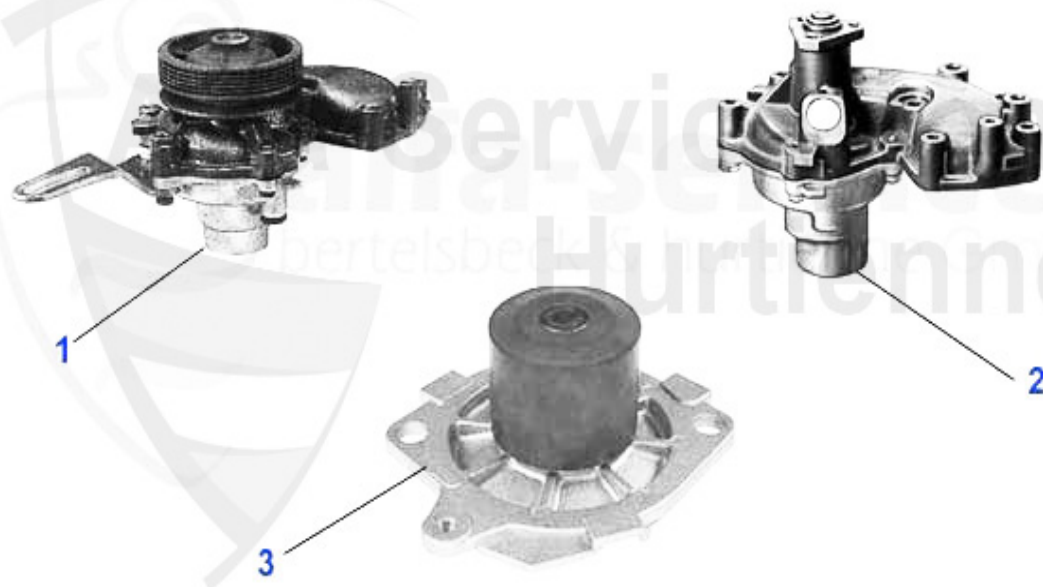

Wasserpumpe/Waterpump 145/6 1.9 TD/JTD

1	WP26310	Pompe à eau 145/6,155 1.9 TD >#1723043	146.70 EUR
2	WP35858	Pompe à eau 145/6,155 1.9 TD#1723044>	123.11 EUR
3	WP15970	Pompe à eau 145/6,147,156,166 1.9/2.4 JTD	60.52 EUR