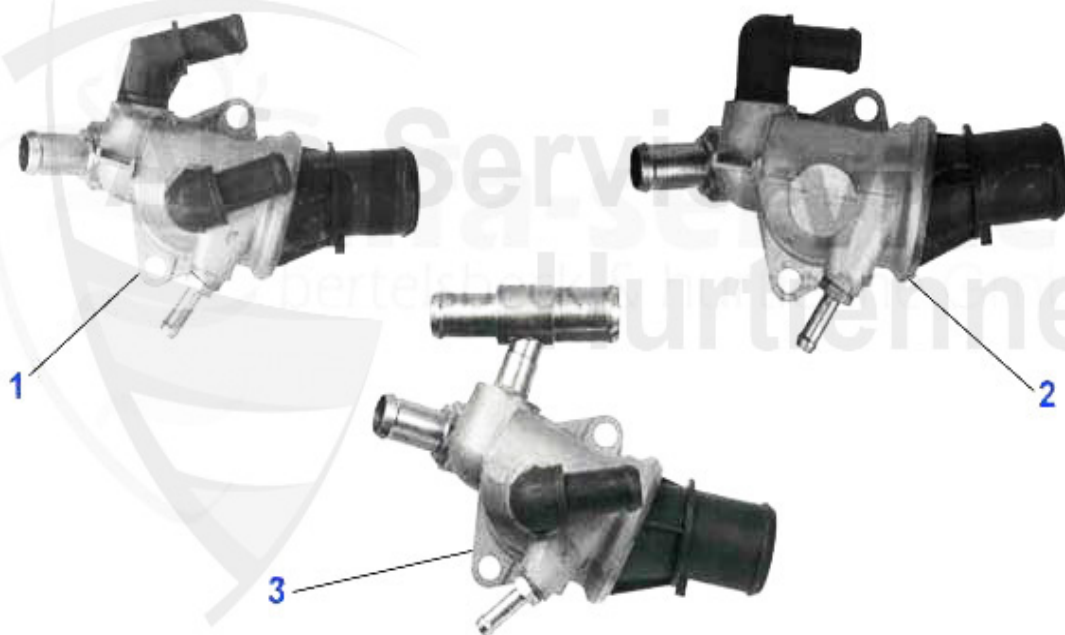

Thermostat 145/6 TS 16V

1	TH656883	Thermostat 145/6,155,1.4/1.6 ie TS 97> (avec carter)	67.50 EUR
2	TH650688	Thermostat 145/6,147,156,gTv(916), 1.6/1.8/2.0 ie TS 98	69.00 EUR
3	TH649083	Thermostat 145/6,155,gTv/spider(916) 1.8/2.0 ie TS (ave	98.00 EUR