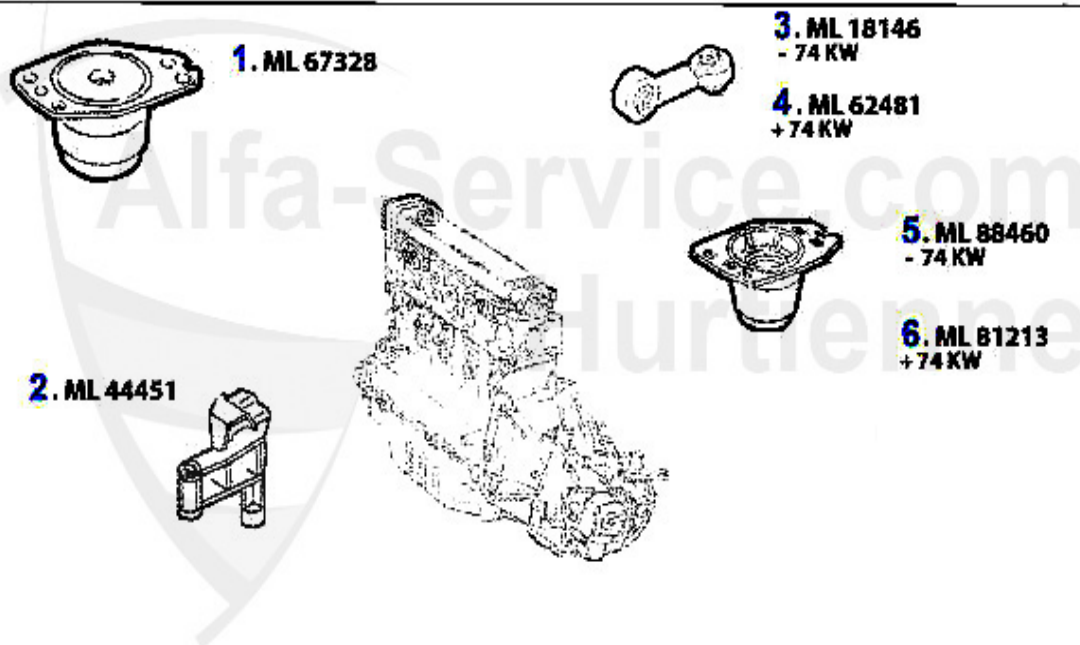

Motorlager/Engine Mount 147 JTD

1	ML67328	Support moteur AVG 145/6,147,156, Nuovo GT JTD	61.62 EUR
2	ML44451	Support moteur 147,156,Nuovo GT 1.9 JTD 8/16V	95.00 EUR
3	ML18146	Barre de traction 147 1.9 JTD (CF3) 74 KW	73.49 EUR
4	ML62481	Bielette support moteur 145/6,147,156, Nuovo GT 1.9 JTD	61.25 EUR
5	ML88460	Support moteur 145/6,147(74KW),155,156, gtv/spider (916	99.00 EUR
6	ML81213	Support moteur ARG 145/6,147,156, Nuovo GT	174.99 EUR