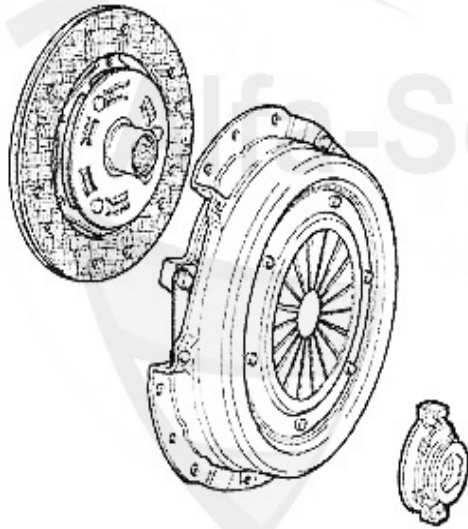

Kupplungs-Kit/Clutch Set 147 1.9 JTD 16V

---

1. KK739501

Ø 235 mm

---

1 KK739501

Kupplungs-Kit 147,156,Nuovo GT 1.9 JTD 16V, 166 2.0 TS

316.99 EUR