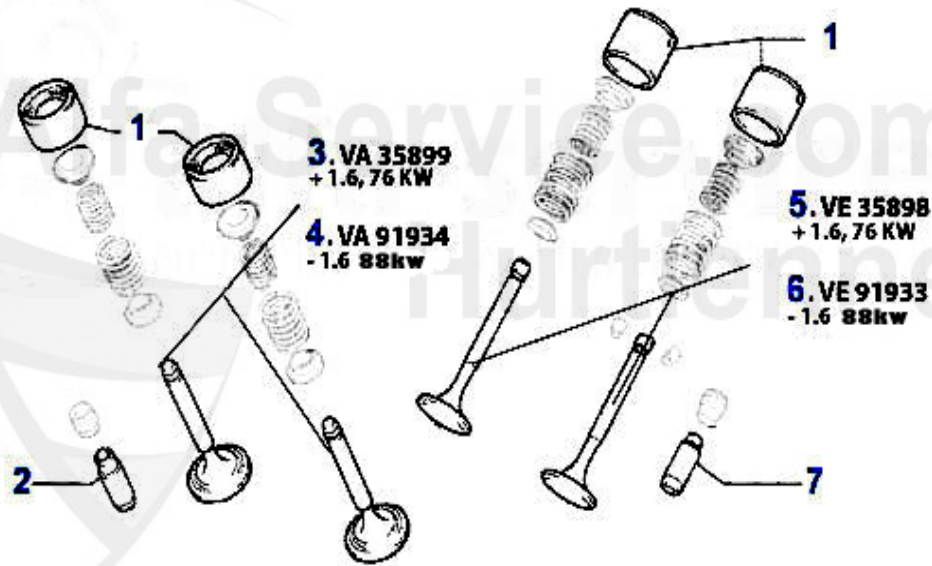

Ventiltrieb 147 TS

1	HST12769	Poussoir hydr.145/6,147,155,156,166, gtv/spider(916) to	6.50 EUR
2	VFA11582	Guide soupape éch.+0.05 TS 16V	21.03 EUR
3	VA35899	Soupape éch.145/6 1.4/1.6 TS 16V,147 1.8/2.0 TS 16V	22.47 EUR
4	VA91934	Soupape éch. 145/6,155,156,spider/gtv (916) 1.6/1.8/2.0	18.05 EUR
5	VE35898	Soupape admission 145/6 1.4/1.6 TS 16V 147 1.6/1.8 TS 1	22.57 EUR
6	VE91933	Soupape admission 145/6,155,156, spider/gtv(916) 1.6/1.	15.28 EUR
7	VFE11575	Guide soupape admission +0.05 TS 16V	21.03 EUR