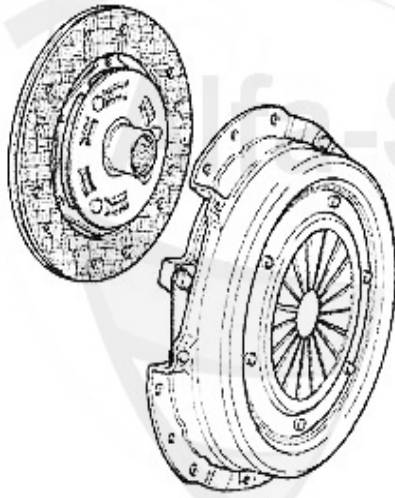

Kupplungs-Kit/Clutch Set 147 GTA

---

1. KK 739521

Ø 235 mm

---

1 KK739521

Kit embrayage 147,156, Nuovo GT, GTV/Spider 916 3.2 V6

475.00 EUR