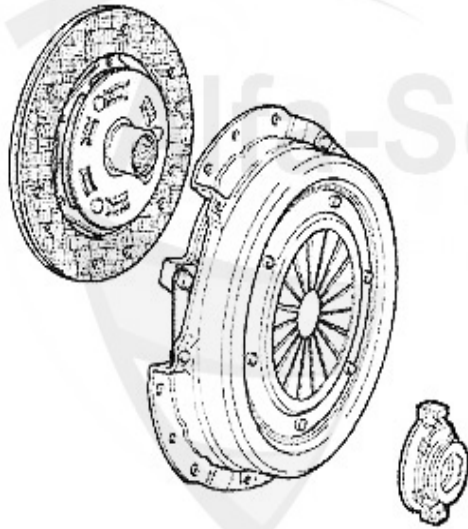

155 > Transmission > Embrayage > Kit embrayage TS 16V Bj. >4.96

Kupplungs-Kit/Clutch Set 155 2.0 TS 16V Bj. >96

---

1. KK 789001
Ø 230 mm

---

1 KK789001

Kit embrayage 145/6,155 2.0 TS 16V gtv/spider(916) 2.0

289.00 EUR