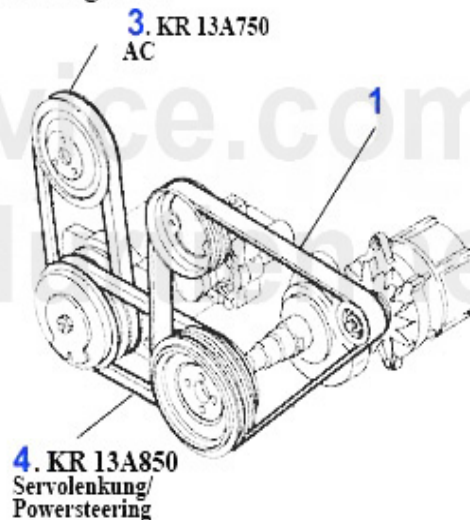

mit/with
Klimaanlage/AC: