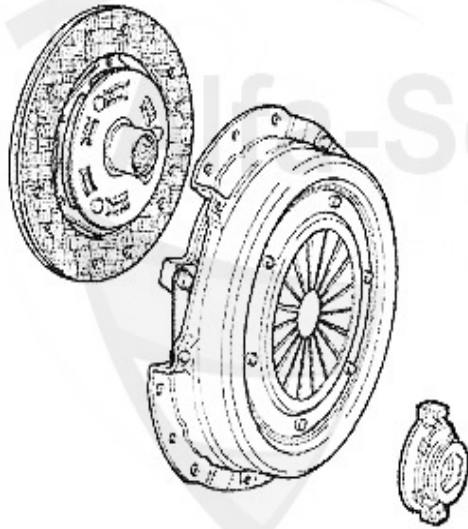

Kupplungs-Kit/Clutch Set 155 2.5 V6

---

1. KK 835301

Ø 235 mm

---

1 KK835301

kit embrayage 155 2.5 V6 02.92-12.97

355.00 EUR