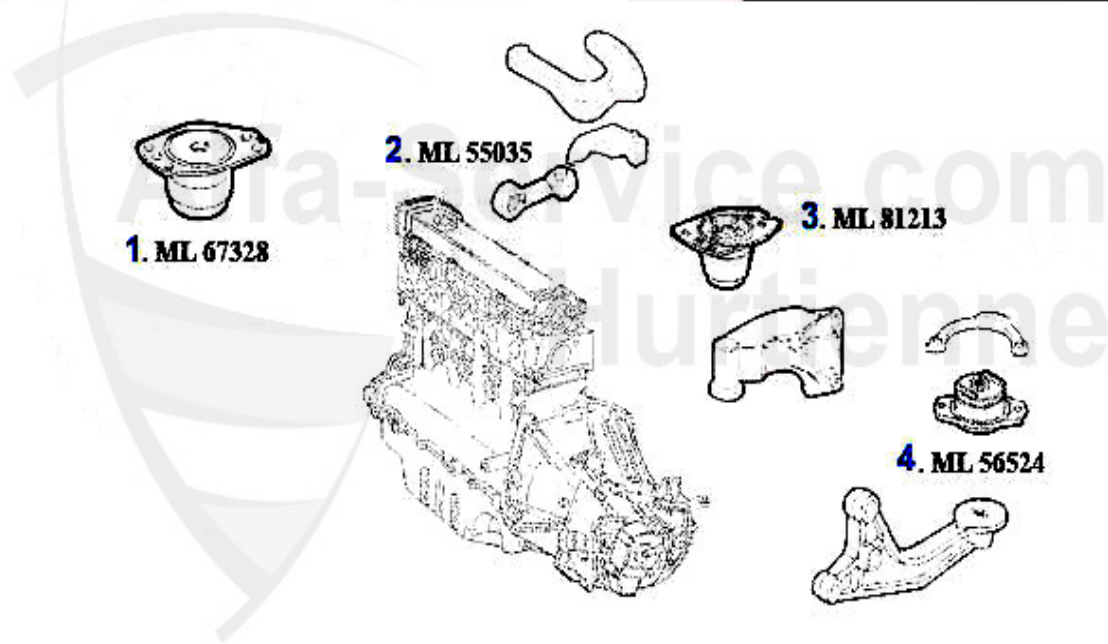

Motorlager/Enginemount 156 2.4 JTD 10V

1	ML67328	Support moteur AVG 145/6,147,156, Nuovo GT JTD	61.62 EUR
2	ML55035	bielette support moteur 156 2.4 JTD 10/20V	60.65 EUR
3	ML81213	Support moteur ARG 145/6,147,156, Nuovo GT	174.99 EUR
4	ML56524	support moteur post. 145/6 99>, 147,156, Nuovo GT 1.9 J	40.01 EUR