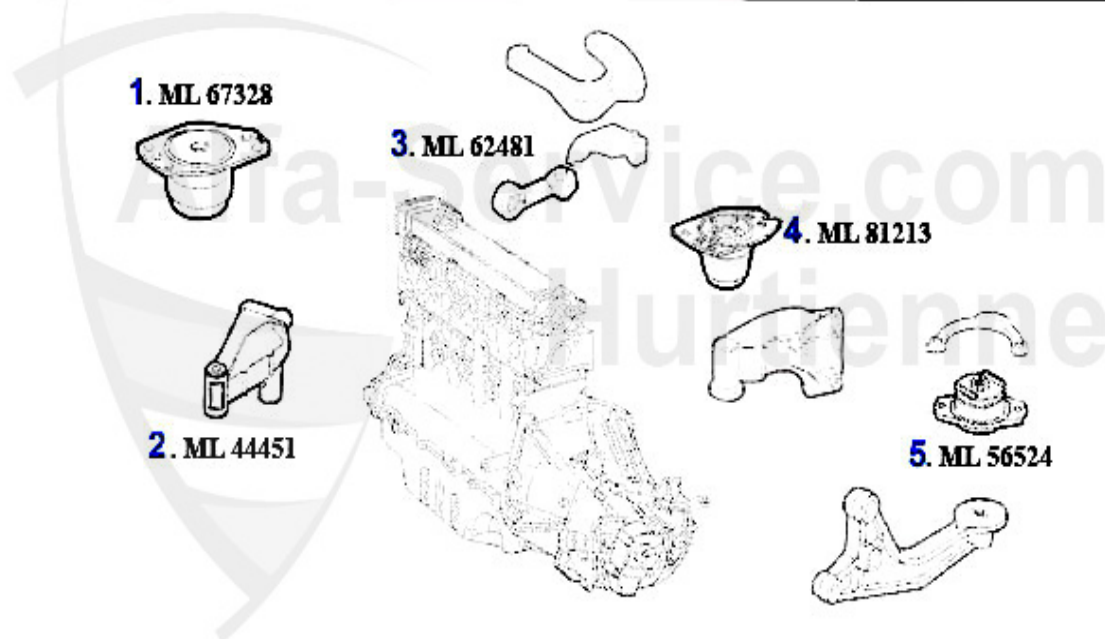

Motorlager/Enginemount 156 1.9 JTD 8V

1	ML67328	Support moteur AVG 145/6,147,156, Nuovo GT JTD	61.62 EUR
2	ML44451	Support moteur 147,156,Nuovo GT 1.9 JTD 8/16V	95.00 EUR
3	ML62481	Bielette support moteur 145/6,147,156, Nuovo GT 1.9 JTD	61.25 EUR
4	ML81213	Support moteur ARG 145/6,147,156, Nuovo GT	174.99 EUR
5	ML56524	support moteur post. 145/6 99>, 147,156, Nuovo GT 1.9 J	40.01 EUR