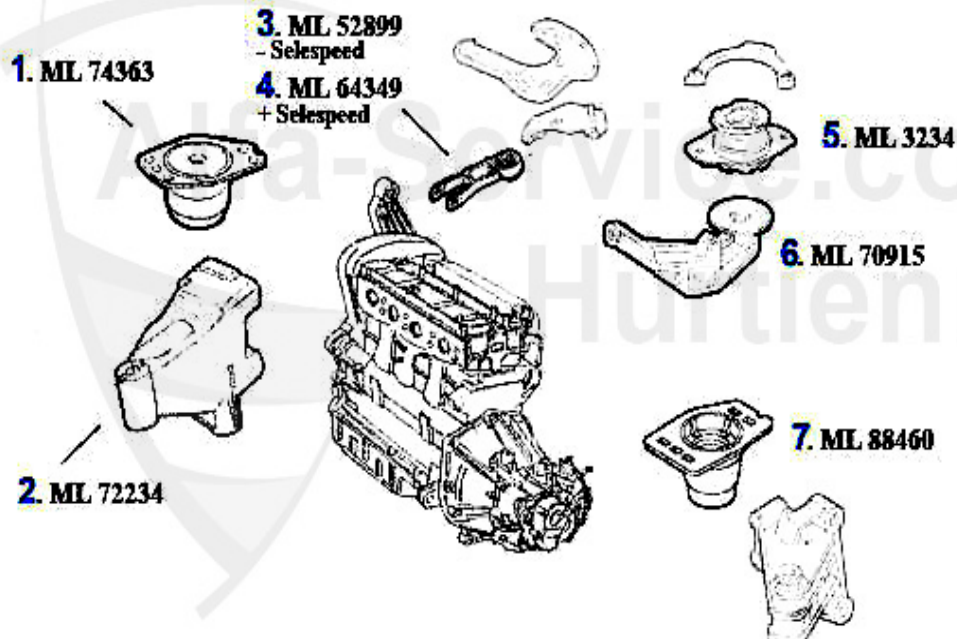

Motorlager/Enginemount 156 JTS

1	ML74363	Support moteur AVG 147,156/SW, Nuovo GT 2.0 TS/JTS	239.00 EUR
2	ML72234	Support moteur antérieur 156 02>, gtv/spider (916) 98>,	92.50 EUR
4	ML64349	Bielette support moteur 147,156, Nuovo GT 2.0 TS/JTS Se	88.50 EUR
5	ML3234	Support moteur AVD 145/6,147,155,156, gtv/spider(916) 1	79.50 EUR
6	ML70915	Support moteur 145/6,147,155,156,166, gtv/spider (916),	Preis auf Anfrage
7	ML88460	Support moteur 145/6,147(74KW),155,156, gtv/spider (916)	99.00 EUR