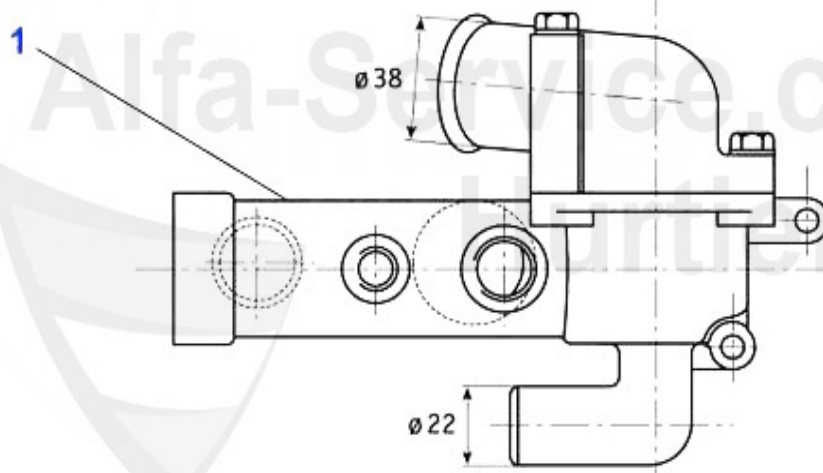

Thermostat 156 V6 24V/GTA

1 TH657187

Thermostat 155,156,166, gtv,spider (916) V6(avec carter

59.00 EUR