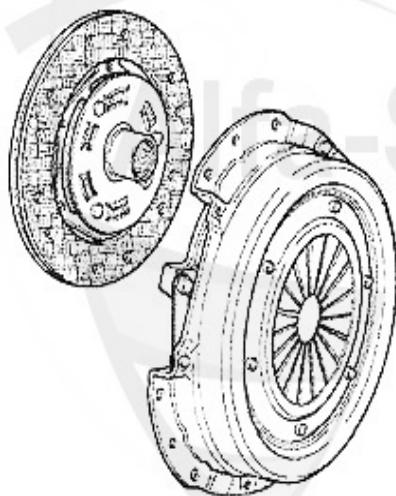

156 > Transmission > Embrayage > Kit embrayage 1.6/1.8 TS 16V

Kupplungs-Kit/Clutch Set 156 1.6/1.8 TS

---

1. KK 853201

Ø 215 mm

---

1 KK853201

Kit embrayage 147,156 1.6/1.8 16V TS 09.97>, Nuovo GT 1

195.16 EUR