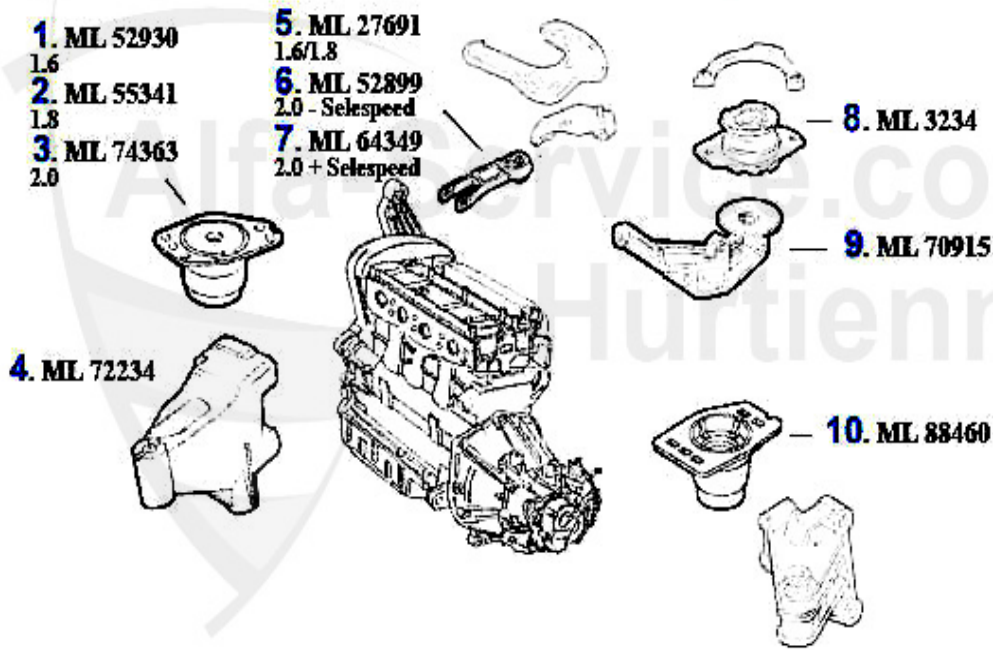

72.33 EUR

1 KWB4720

vase d'expansion 145/146/156 1.8-2.0TS/ 1.9-2.4JTD (97-

39.00 EUR

Motorlager/Enginemount 156 TS 16V

1	ML52930	Support moteur AVG 145/6 TS 16V 99>155 1.6/1.8 TS 16V,1	149.00 EUR
3	ML74363	Support moteur AVG 147,156/SW, Nuovo GT 2.0 TS/JTS	239.00 EUR
4	ML72234	Support moteur antérieur 156 02>, gtv/spider (916) 98>,	92.50 EUR
5	ML27691	Bielle support moteur ARD 145/6,156, gtv/spider (916)	35.81 EUR
7	ML64349	Bielle support moteur 147,156, Nuovo GT 2.0 TS/JTS Se	88.50 EUR
8	ML3234	Support moteur AVD 145/6,147,155,156, gtv/spider(916) 1	79.50 EUR
9	ML70915	Support moteur 145/6,147,155,156,166, gtv/spider (916),	Preis auf Anfrage
10	ML88460	Support moteur 145/6,147(74KW),155,156, gtv/spider (916)	99.00 EUR