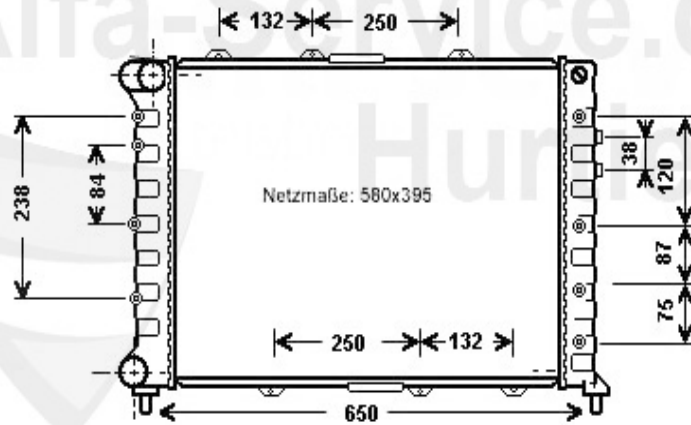

Kühler/Radiator 156 V6 24V/GTA

1. MK 22997
2.5 V6 24V

2. MK 90406
3.2 V6 24V/GTA

1	MK22997	Radiateur 156 TS 16V/2.5 V6 avec A/C	368.19 EUR
2	MK90406	Radiateur 147/156 3.2 V6 24V/GTA	252.40 EUR