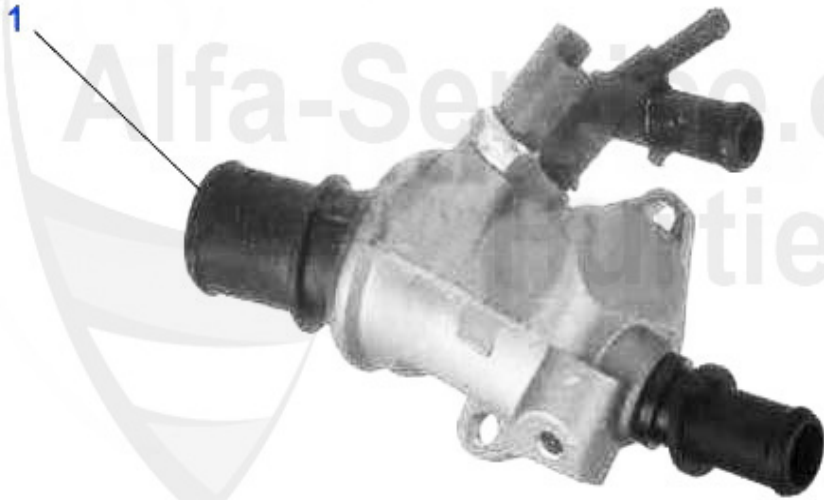

Thermostat 156 1.9 JTD 16V

---

1 TH688288

Thermostat 156,166 1.9/2.4 JTD 10/20V

119.00 EUR