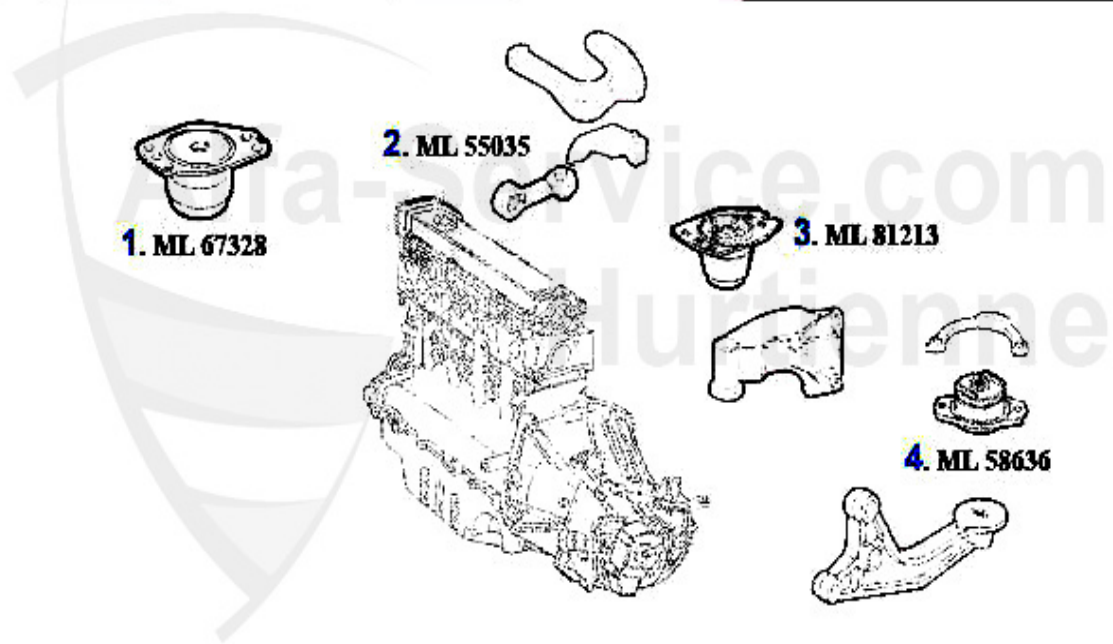

Motorlager/Enginemount 156 2.4 JTD 20V

1	ML67328	Support moteur AVG 145/6,147,156, Nuovo GT JTD	61.62 EUR
2	ML55035	bielette support moteur 156 2.4 JTD 10/20V	60.65 EUR
3	ML81213	Support moteur ARG 145/6,147,156, Nuovo GT	174.99 EUR