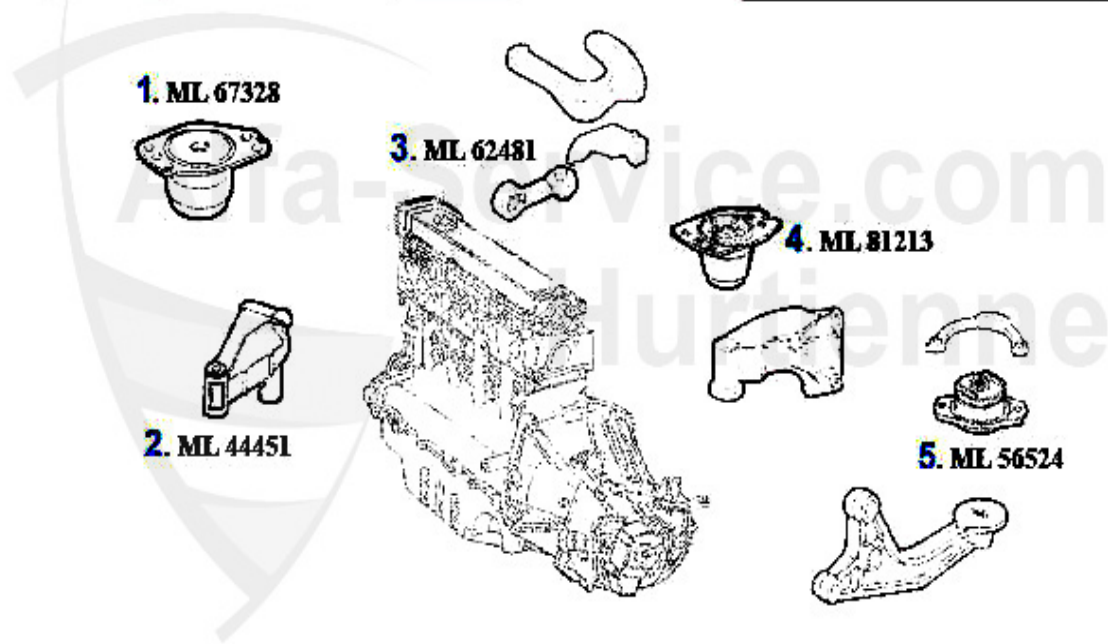

Motorlager/Enginemount 156 1.9 JTD 16V

1	ML67328	Support moteur AVG 145/6,147,156, Nuovo GT JTD	61.62 EUR
2	ML44451	Support moteur 147,156,Nuovo GT 1.9 JTD 8/16V	95.00 EUR
3	ML62481	Bielette support moteur 145/6,147,156, Nuovo GT 1.9 JTD	61.25 EUR
4	ML81213	Support moteur ARG 145/6,147,156, Nuovo GT	174.99 EUR
5	ML56524	support moteur post. 145/6 99>, 147,156, Nuovo GT 1.9 J	40.01 EUR