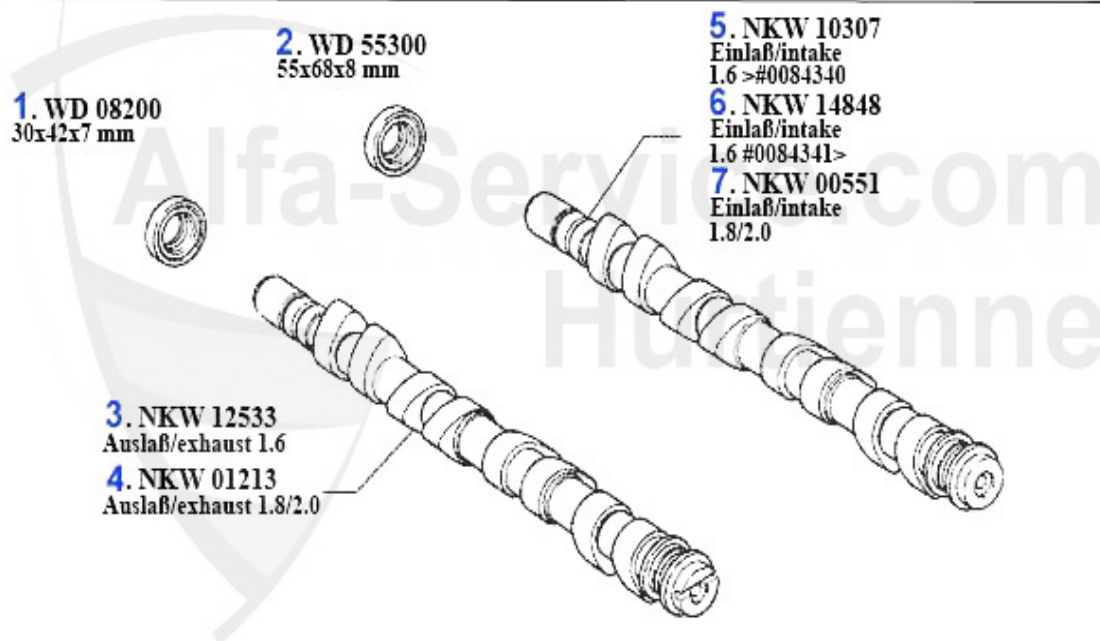

Nockenwelle/Camshaft 156 TS 16V

1	WD08200	Joint spi arbre à cames 145/6,155,156, gtv/spider(916),	15.51 EUR
2	WD55300	Joint spi arbre à cames 145/6, 155,156 1.6,1.7,1.8,2.0	17.90 EUR
3	NKW12533	Arbre à cames (éch.) 145/6,147,155,156 1.4/1.6 TS 16V	243.13 EUR
4	NKW01213	Arbre à cames (éch.) 145/6 2.0 TS 16V >96,145/6 1.8 TS	419.00 EUR
5	NKW10307	Arbre à cames (admission) 145/6,155,156 1.4/1.6 TS 16V	242.11 EUR
6	NKW14848	Arbre à cames 145/6 1.6 TS 16V #165088>,156 1.6 TS 16V#	230.82 EUR
7	NKW00551	Arbre à cames (admission) 145/6 2.0 TS 16V >96,145/6 1.	Preis auf Anfrage