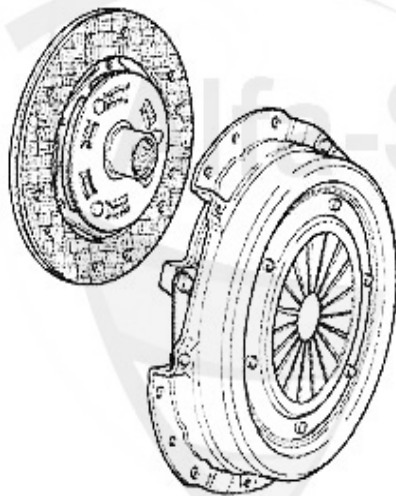

Kupplungs-Kit/Clutch Set 156 2.0 TS

---

1. KK 951301

Ø 230 mm

---

1 KK951301

Kit embrayage 147,156/SW 2.0 TS (sans butée), Nuovo GT

379.00 EUR