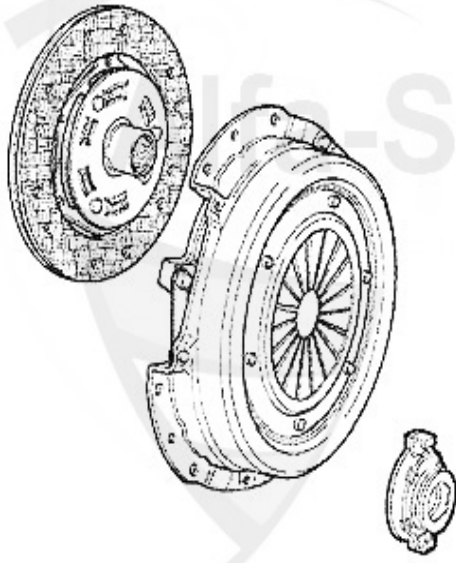

164/Super > Transmission > Embrayage > Kit embrayage 2.0 Turbo 4-Zyl.

Kupplungs-Kit/Clutch Set 164 2.0 Turbo 4-Cyl.

---

1. KK 222001

Ø 228 mm

---

1 KK222001

kit embrayage 164/Super 3.0 V6/2.5 TD 164 2.0 Turbo 4 c

355.00 EUR