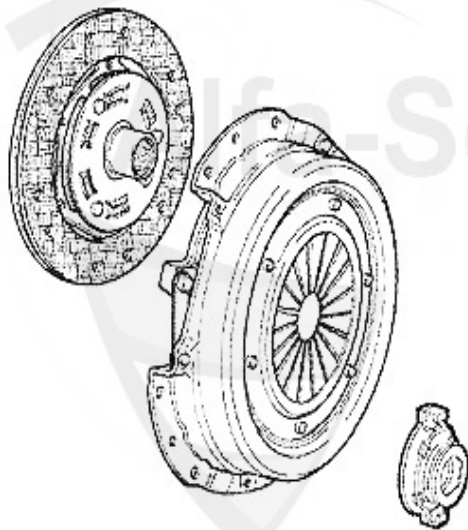

Kupplungs-Kit/Clutch Set 166 2.0 V6 Turbo

---

1. KK 740355

Ø 235 mm

---

1 KK740355

Kupplungs-Kit 166 2.0 V6 Turbo, 3.2 V6 24V

365.00 EUR