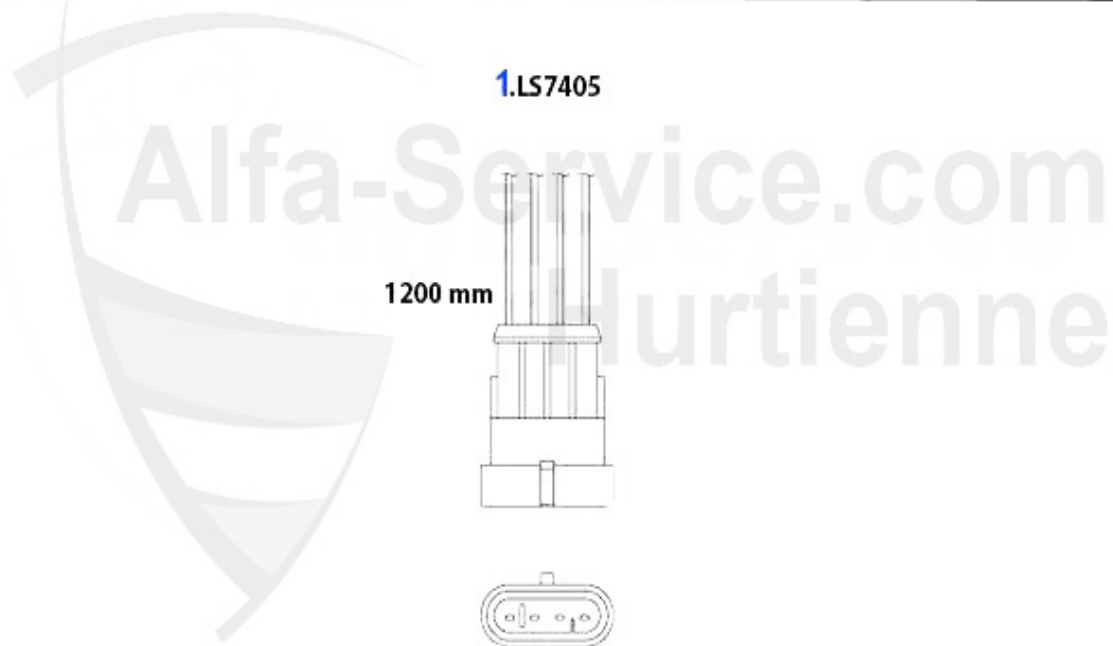

Lambda-Sonde/Lambda Probe 166 2.0 V6 Turbo

---

1 LS7405

Sonde Lambda 145/6 1.4/1.6/1.8/16V TS/2.0 QV,156 1.6 16

127.00 EUR