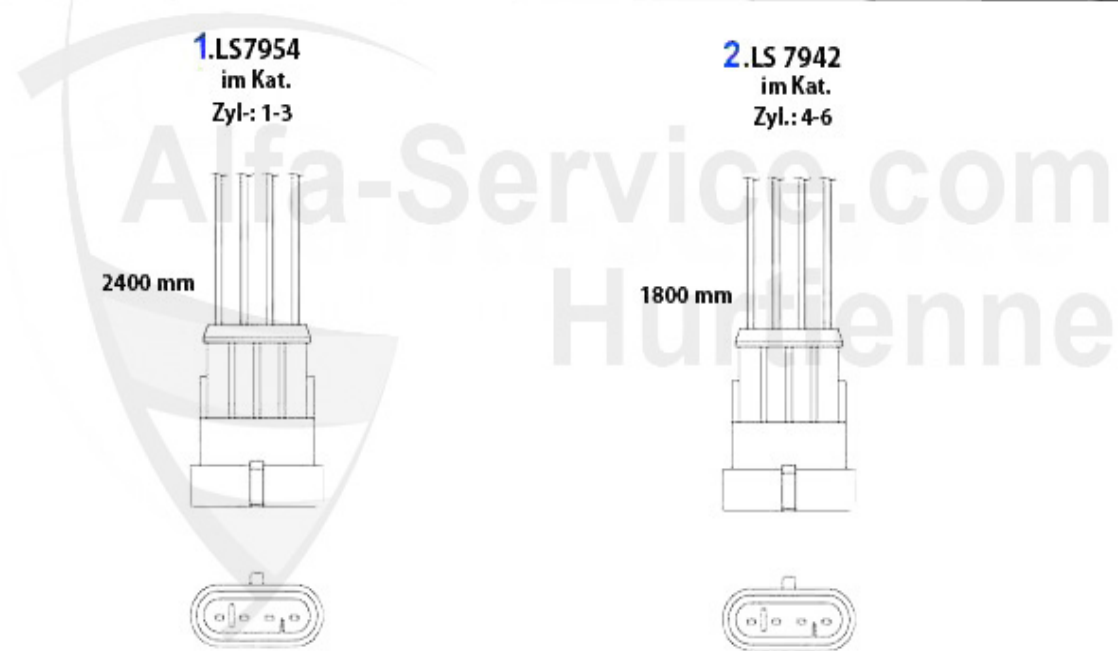

166 > Échappement > Sonde Lambda > 2.5/3.0/3.2 V6 24V CF3

Lambda-Sonde/Lambda Probe 166 2.5/3.0/3.2 V6 24V CF3

1	LS7954	Sonde Lambda 147 GTA,156 2.5 V6 24V 01.02>/3.2 GTA 03.0	109.00 EUR
2	LS7942	Lambda-Sonde 166 2.0/2.5/3.0/3.2 V6 24V CF3 Bj. 10.00>,	77.00 EUR