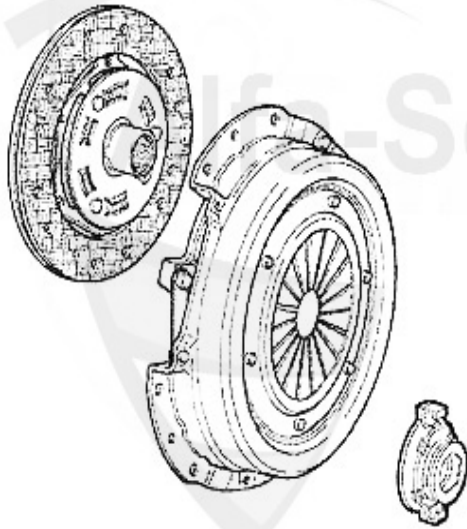

Kupplungs-Kit/Clutch Set 33/SW (905)

1. KK 056002

Ø 200 mm

1.2/1.3/1.5/IE/QV/4x4

2. KK 338001

Ø 200 mm

1.7/IE/QV

3. KK 450001

Ø 200 mm

1.8 TD

1	KK056002	Kit embrayage, Sud(901)1.2/1.3,33 (905/7) 1.4ie/1.5ie	288.99 EUR
2	KK338001	Kit embrayage Sud/Sprint 1.3/1.5/1.7ie 33 (905/7) 1.7ie	222.99 EUR
3	KK450001	Kit embrayage 33 1.8 TD 86-94	209.27 EUR