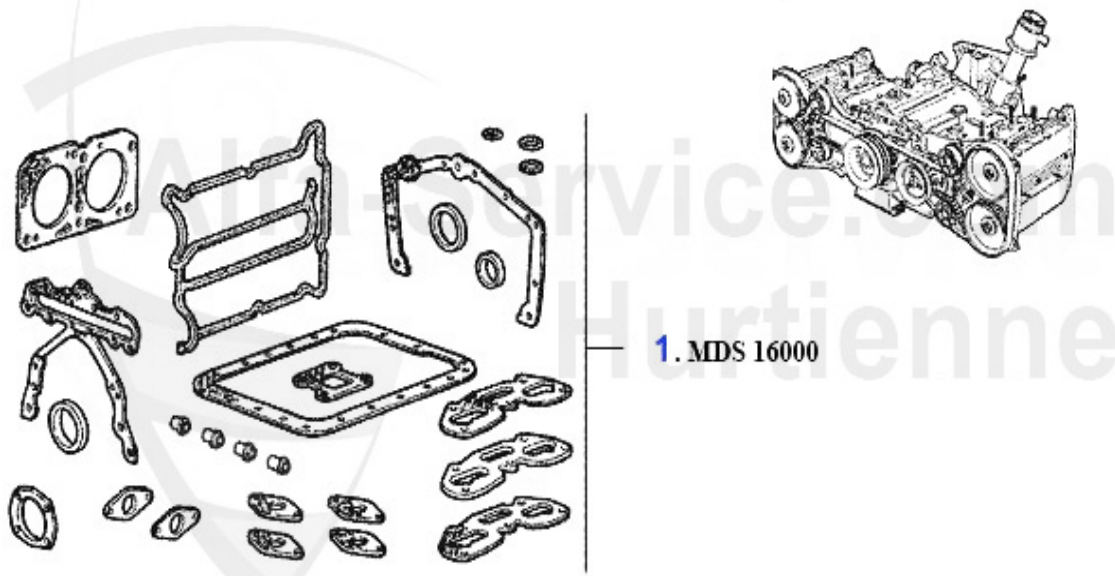

Motordichtsatz/Full Set 33 (907) 1.7 IE 16V

1 MDS16000

Pochette joint moteur 145/146/33 1.7ie 16 V 91-97 incl

215.00 EUR