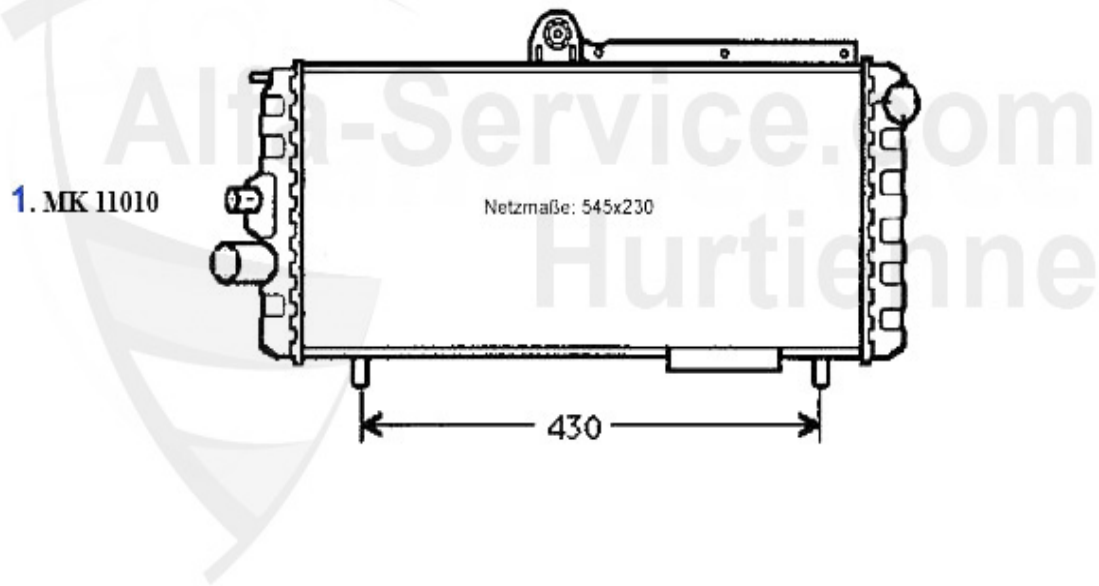

Kühler/Radiator Sud/Sprint (901/2)

---

1 MK11010

Radiateur 33 (905),Sud/Sprint 1.2/1.3/ 1.5/1.7 73-89

219.00 EUR