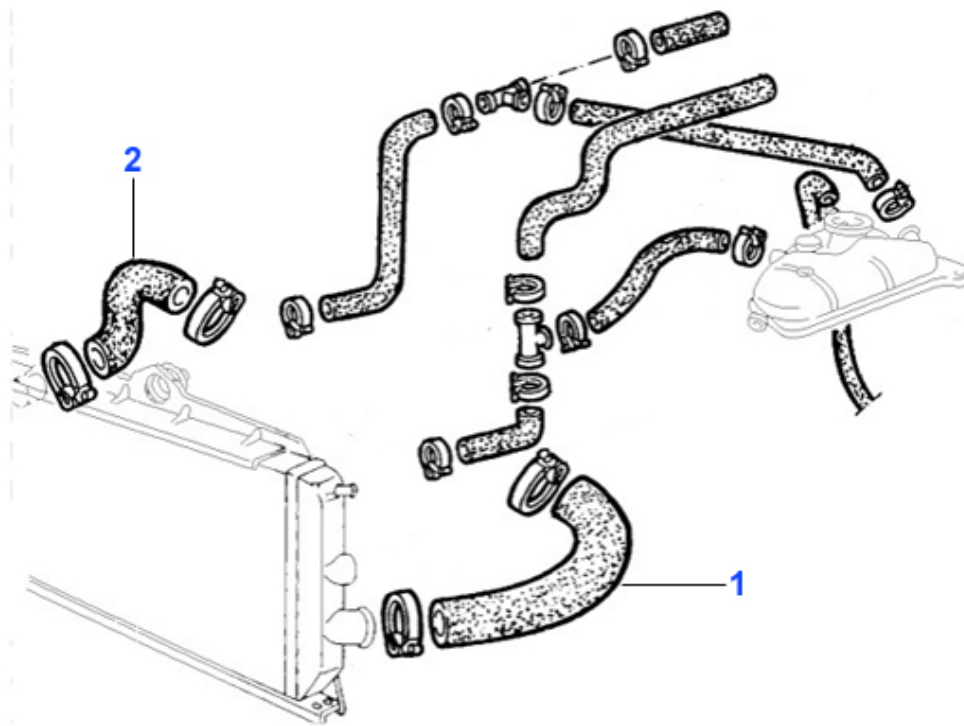

Alfa Sud/Sprint > Moteur > Circuit refroidissement > Durits

1	KWS09745	Tuyau inférieur Sud/Sprint > Mot.058086	Preis auf Anfrage
2	KWS02968	Tuyau supérieur Sud/Sprint, 33 (905)	20.50 EUR