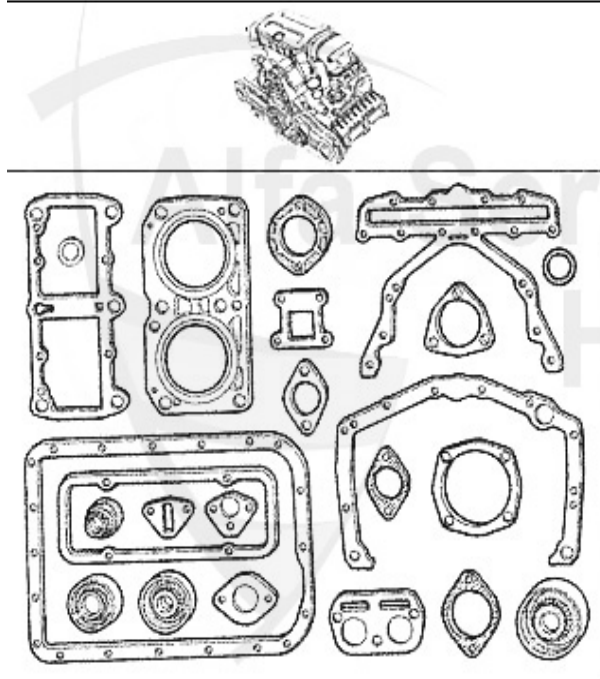

Motordichtsatz/Full Set Sud/Sprint (901/2)

1. MDS 41700
(901) Ø 81mm
1.2/1.3/ti, 1971-1986

2. MDS 41800
(901/2) Ø 81mm
1.3 ti, 86 PS/HP, 1980-1984

3. MDS 41900
(901/2) Ø 85 mm
1.5/ti, 83/95 PS/HP

4. MDS 42000
(902) Ø 85 mm
1.5 ti, 102/105 PS/HP

5. MDS 42100
(902) Ø 88 mm
1.7 / IE

1	MDS41700	Pochette joint moteur Sud/Sprint, 33 (905) 1.2/1.3 71-	152.86 EUR
2	MDS41800	Pochette joint moteur Sud/Sprint 33 (33 1.3 79-89	152.86 EUR
3	MDS41900	Pochette joint moteur Sud/Sprint 33 (905) 78-90	204.20 EUR
4	MDS42000	Pochette joint moteur Sud/Sprint, 33 1.5/ti/QV 62-77 KW	169.00 EUR
5	MDS42100	Pochette joint moteur Sud/Sprint, 33/SW (905/7) 1.7 ie/	189.00 EUR