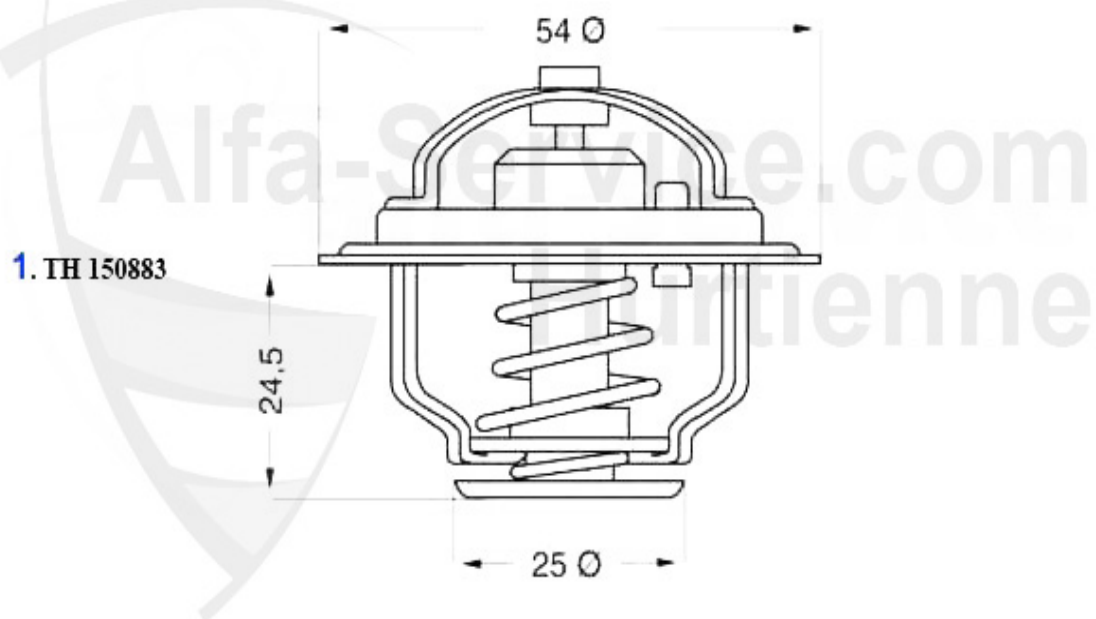

Thermostat Sud/Sprint (901/2)

---

1 TH150883

Thermostat Sud/Sprint,33 (905) 1.2/1.3

32.50 EUR