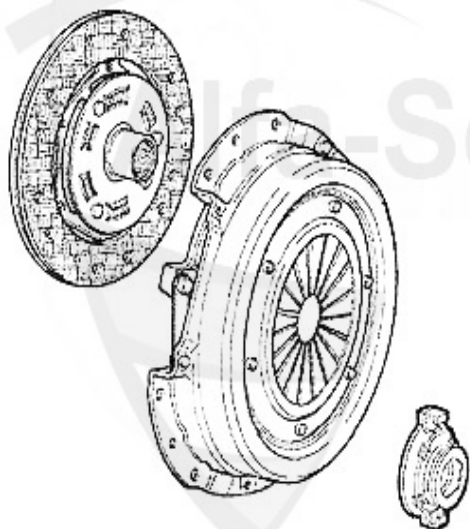

## Kupplungs-Kit/Clutch Set Sud (901)

1. KK 056002

Ø 200 mm

1.2/1.3 - 44/46/50/51/55 KW

2. KK 338001

Ø 200 mm

1.3/1.5 - 61/63/70/77 KW

1	KK056002	Kit embrayage, Sud(901)1.2/1.3,33 (905/7) 1.4ie/1.5ie	288.99 EUR
2	KK338001	Kit embrayage Sud/Sprint 1.3/1.5/1.7ie 33 (905/7) 1.7ie	222.99 EUR

## Kupplungs-Kit/Clutch Set Sud/Sprint (902)

1. KK 338001

Ø 200 mm

1 KK338001

Kit embrayage Sud/Sprint 1.3/1.5/1.7ie 33 (905/7) 1.7ie

222.99 EUR