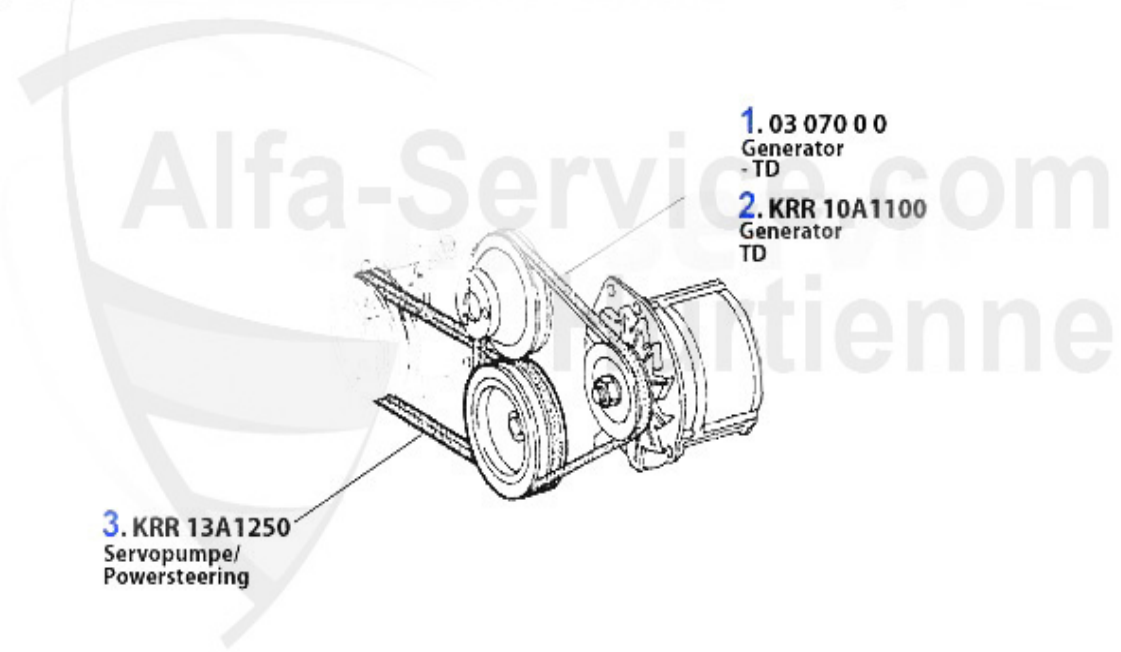

Keilriemen/V-Belt Alfetta

1. 03 070 0 0

Generator
- TD

2. KRR 10A1100

Generator
TD

3. KRR 13A1250

Servopumpe/
Powersteering

1	03 070 0 0	Courroie, 825 (Spider, Gt)	13.90 EUR
1	KR10A1100	Courroie 9.5x110 Alfetta, 75,90 2.4 TD	14.90 EUR
2	KR13A1250	Courroie 12.5x1250 Alfetta, Giulietta, GTV (116) 4 cyl.	17.39 EUR