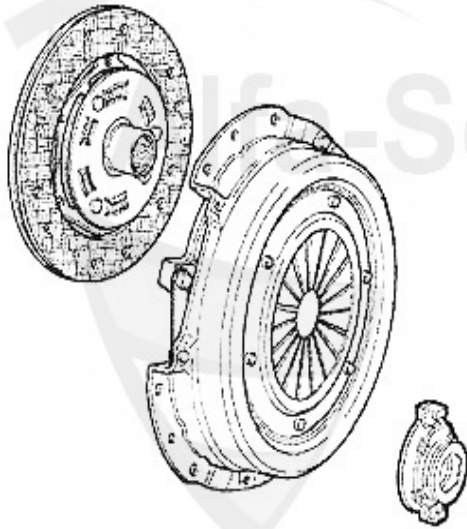

## Kupplungs-Kit/Clutch Set gtv/spider (916) 1.8/2.0 TS

1. KK 576001  
Ø 215 mm  
1.8 TS

2. KK 789001  
Ø 230 mm  
2.0 TS

1	KK576001	Kit embrayage 145/6 1.4/1.6/1.8 TS, gtv/spider (916)/15	207.00 EUR
2	KK789001	Kit embrayage 145/6,155 2.0 TS 16V gtv/spider(916) 2.0	289.00 EUR