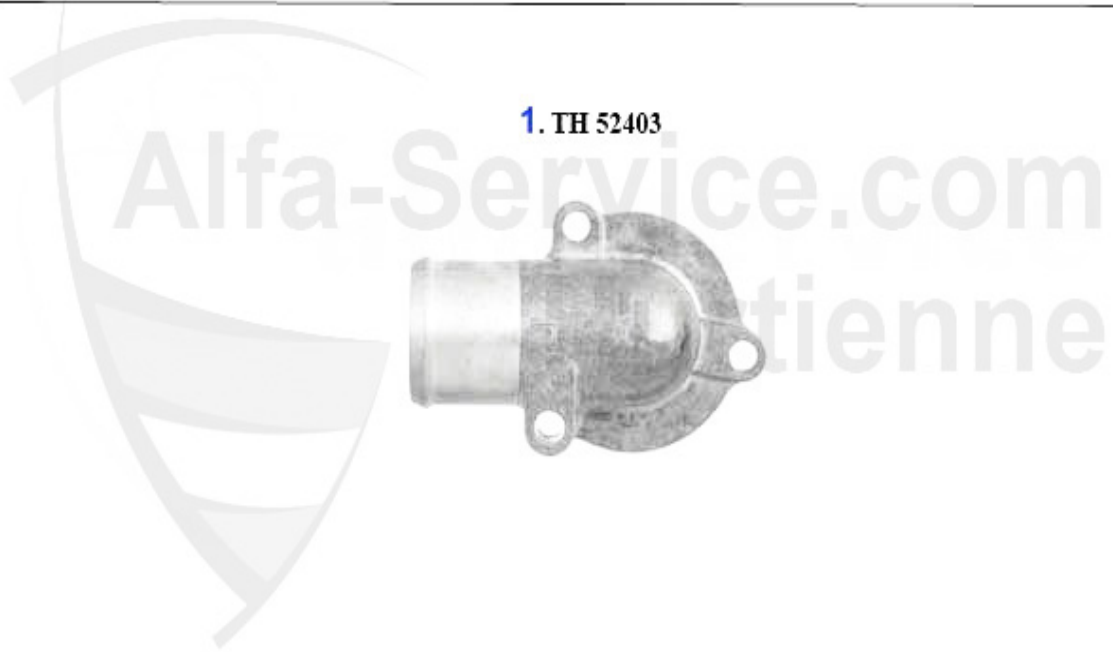

Thermostat gtv/spider (916) V6 24V

---

1 TH52403	Thermostat V6 24V/GTA 147,166, gtv/spider (916)	85.00 EUR