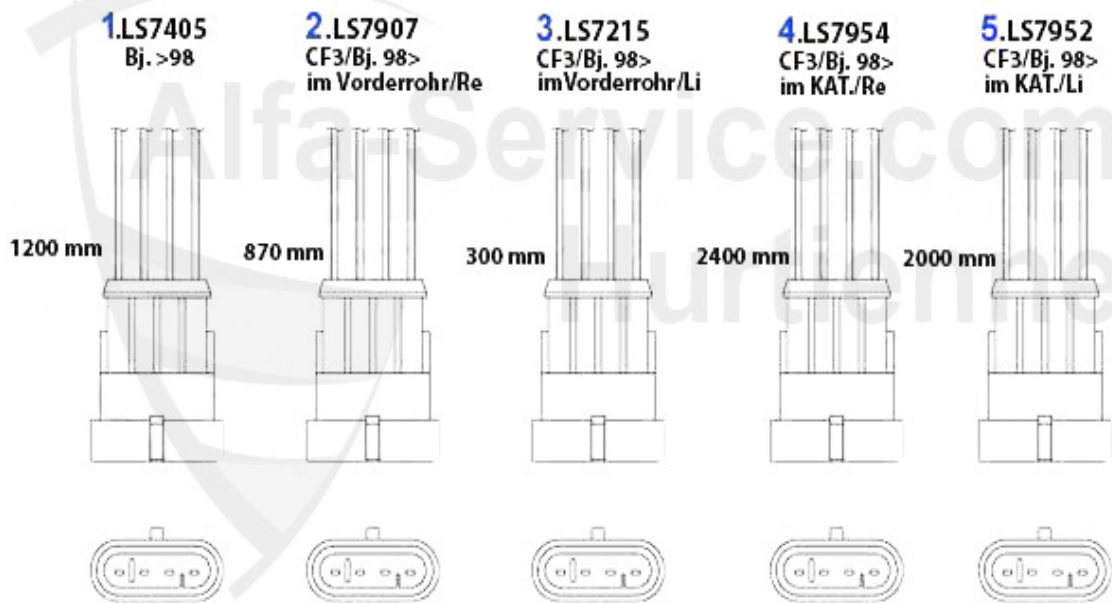

Lambda-Sonde/Lambda Probe gtv/spider (916) 3.0 V6 24V

1	LS7405	Sonde Lambda 145/6 1.4/1.6/1.8/16V TS/2.0 QV,156 1.6 16	127.00 EUR
2	LS7907	Sonde Lambda 147 GTA,156 2.5 V6 24V 10.00>/3.2 GTA, gtv	108.00 EUR
3	LS7215	Lambda-Sonde 147 1.6 16V TS ECO, 3.2 V6 24V GTA 166 2.5	111.82 EUR
4	LS7954	Sonde Lambda 147 GTA,156 2.5 V6 24V 01.02>/3.2 GTA 03.0	109.00 EUR
5	LS7952	Sonde Lambda 147 GTA,156 2.5 V6 24V 01.02>/3.2 GTA, GT	99.00 EUR