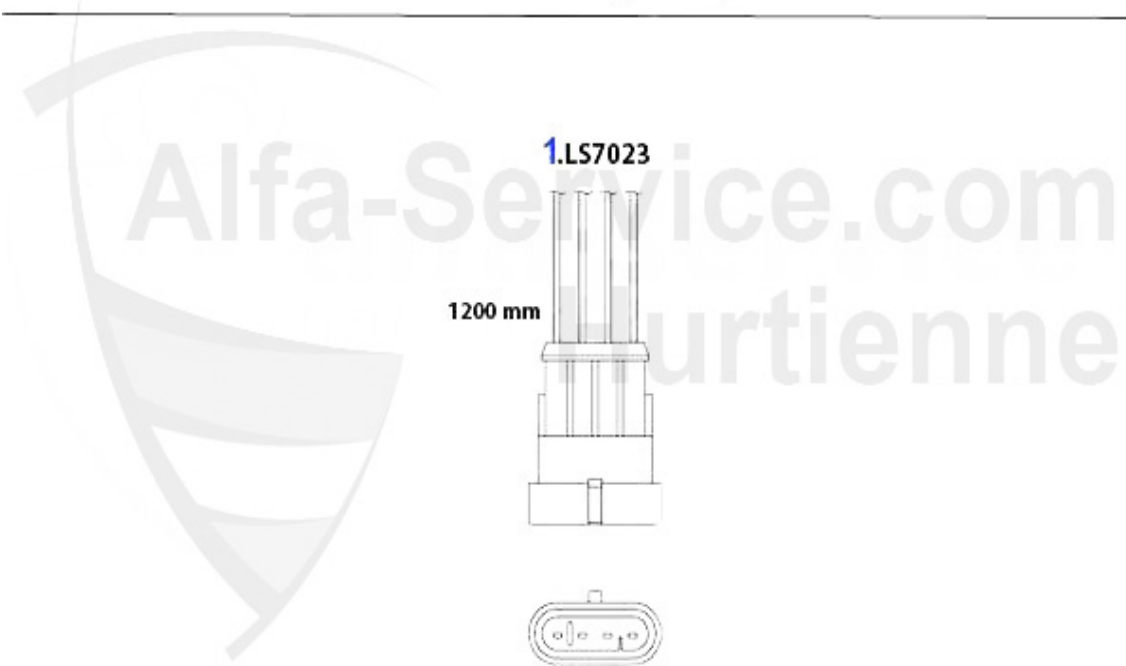

---

1 LS7023

Sonde Lambda 145/6 2.0 16V TS 11.96>, 156 1.6 16V TS>#0

78.99 EUR