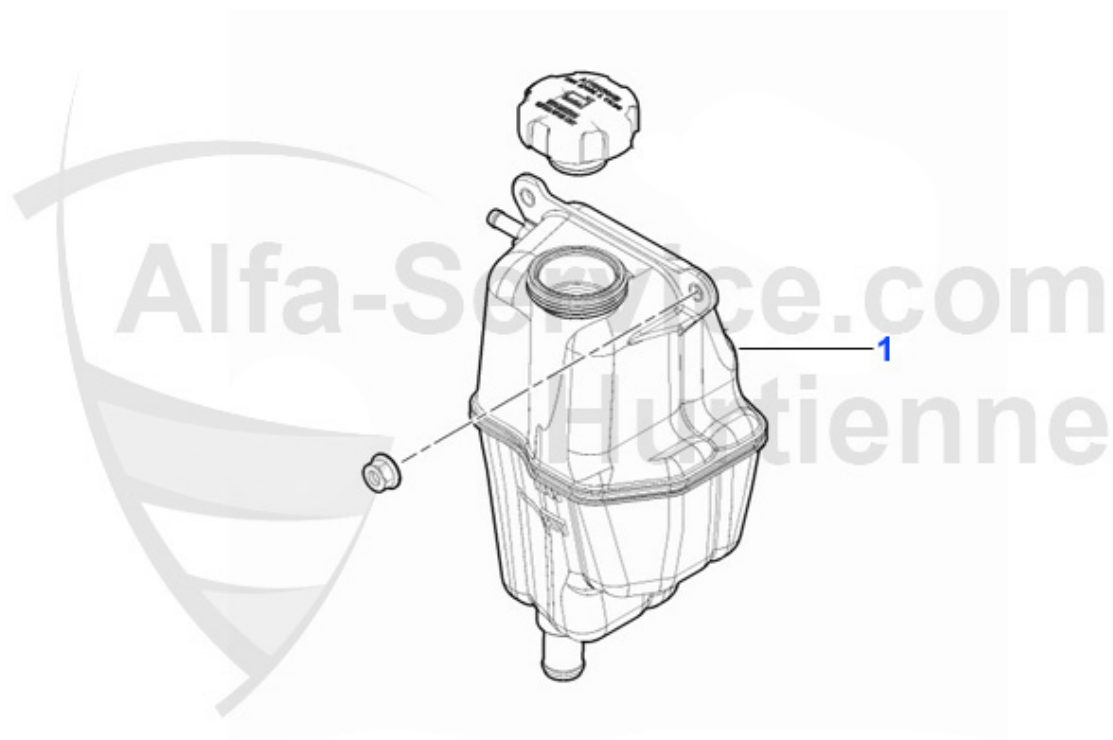

1 KWB16508

Vase d'expansion 159 05-10/Brera 05-10/ Spider 06-10

29.50 EUR