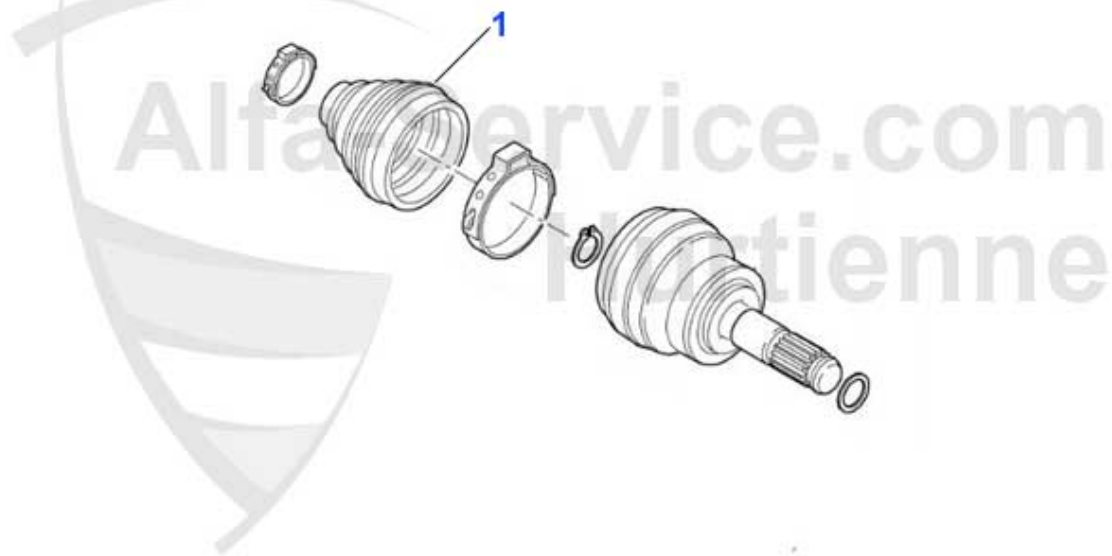

1	AMS15480-2	Coupelle AR159 2.4JTD/Brera 05<,Spider 06< (coté roue)	22.00 EUR
1	AMS15480-1	Coupelle Ar159 1.8 coté roue	13.99 EUR
1	AMS15480	Coupelle AR159 1.9/2.2/1.9JTD/coté roue (Brera 05< + Sp	17.90 EUR