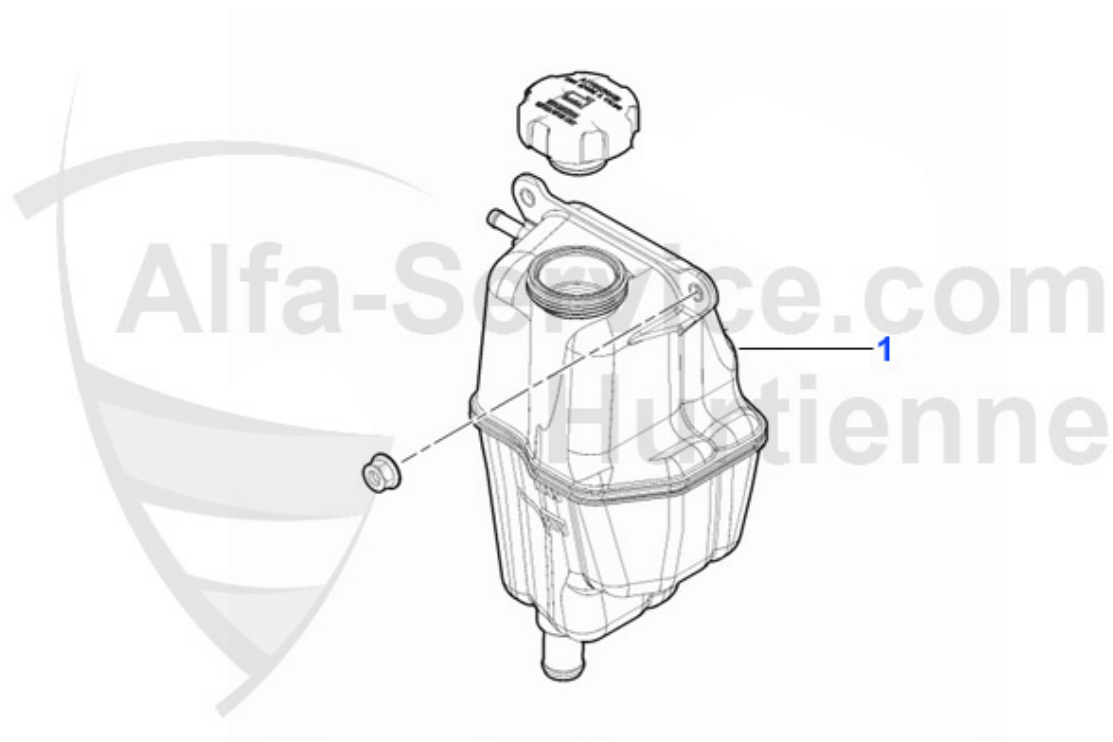

1 KWB16508

Vase d'expansion 159 05-10/Brera 05-10/ Spider 06-10

29.50 EUR