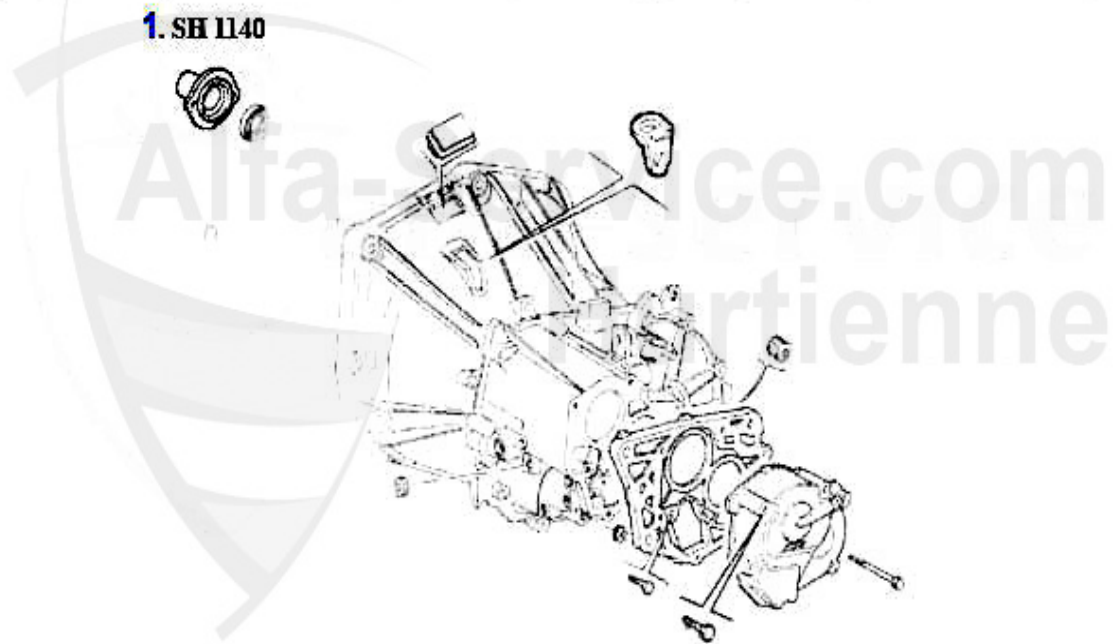

Ausrücker/Sleeve Bearing gtv/spider (916) 1.8/2,0 TS

1 FH1140

Coulisseau pour butée 145/6,147,155,156, gtv/spider (91

49.00 EUR