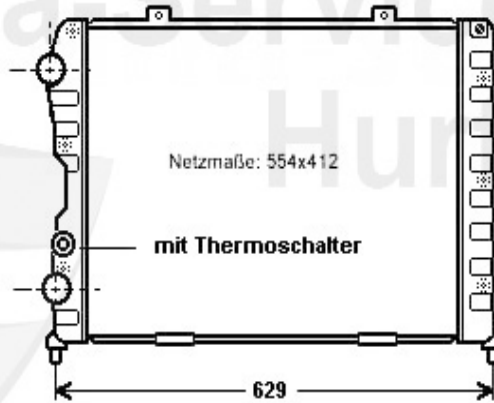

Kühler/Radiator gtv/spider 2.0 V6 Turbo

1. MK 22883

1 MK22883

Radiateur GTV/Spider (916) 2.0 V6 Turbo, 3.0 V6 tous 1.

375.00 EUR