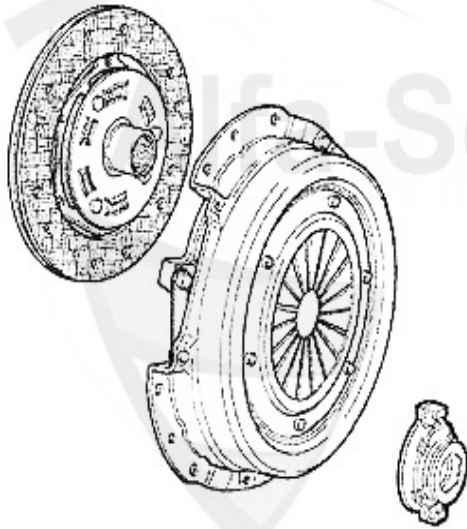

Kupplungs-Kit/Clutch Set gtv/spider (916) 2.0 JTS

---

1. KK 190116
Ø 230 mm

1 KK190116

Kit embrayage GTV/Spider 2.0 JTS Nuovo GT 2.0 JTS (avec

324.73 EUR