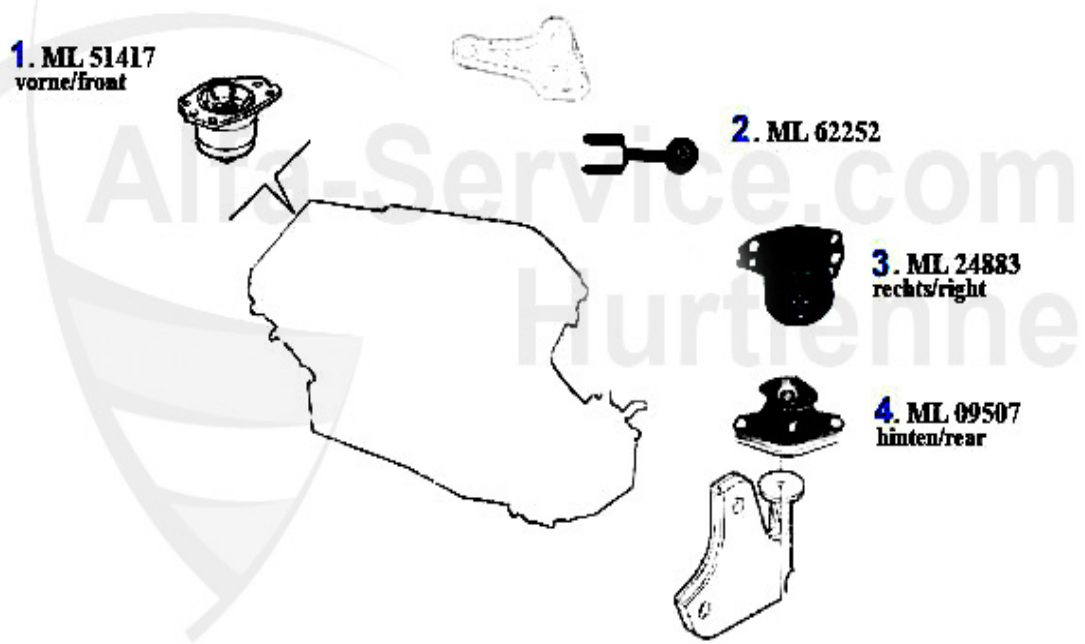

Motorlager/Enginemount gtv/spider (916) 3.0 V6

3 ML24883

Motorlager HR gtv/spider (916) V6

120.00 EUR