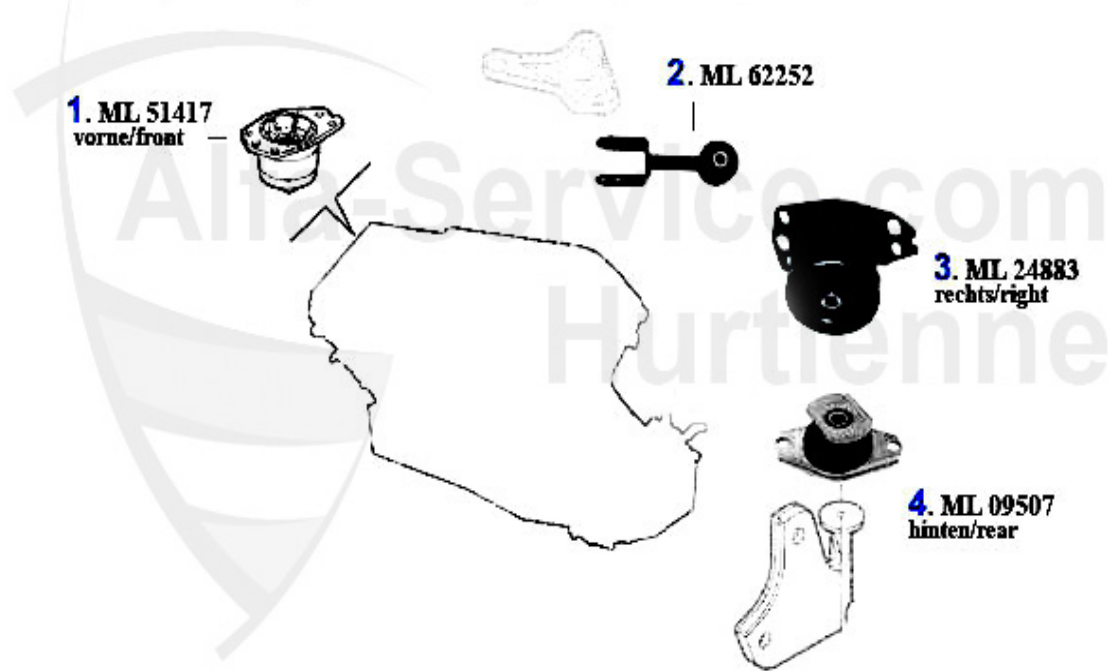

Motorlager/Enginemount gtv/spider (916) 2.0 V6 Turbo

3 ML24883

Motorlager HR gtv/spider (916) V6

120.00 EUR