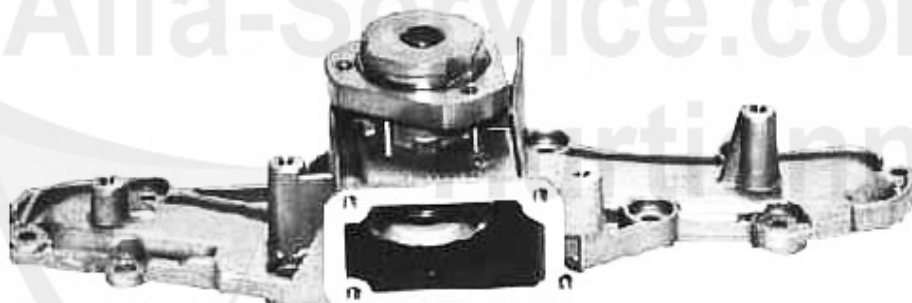

# Thermostat gtv/spider (916) V6 24V

---

---

1 TH52403	Thermostat V6 24V/GTA 147,166, gtv/spider (916)	85.00 EUR
-----------	---	-----------

Wasserpumpe/Waterpump gtv/spider (916) V6 24V

---

1. WP 81355

---