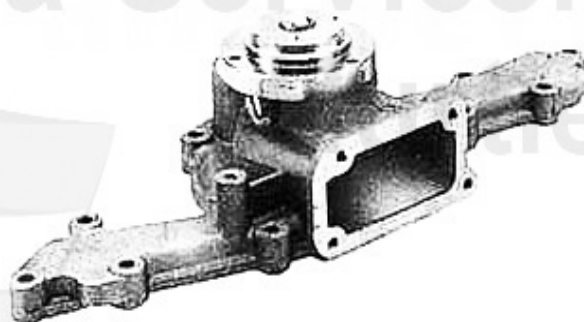

## Thermostat gtv/spider (916) 2.0 V6 Turbo

---

1. TH 614637

---

1 TH614637

Thermostat gtv/spider (916) 2.0 V6 Turbo

153.51 EUR

---