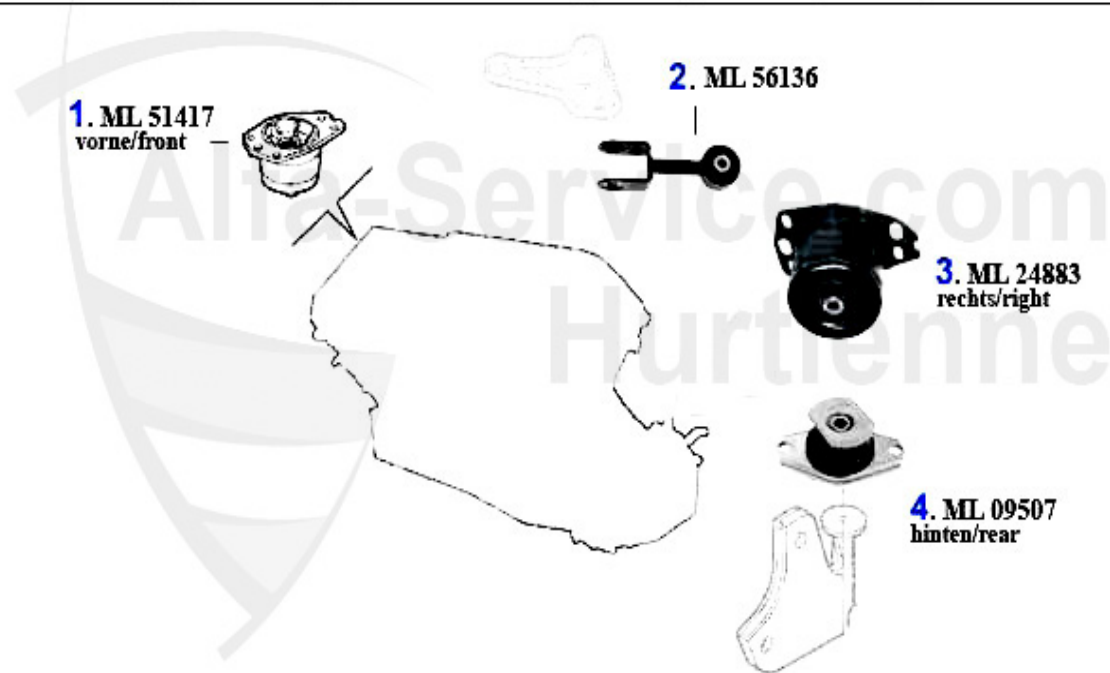

Motorlager/Enginemount gtv/spider (916) V6 24V

2	ML56136	Motorzugstange gtv/spider (916) V6 24V	67.50 EUR
3	ML24883	Motorlager HR gtv/spider (916) V6	120.00 EUR