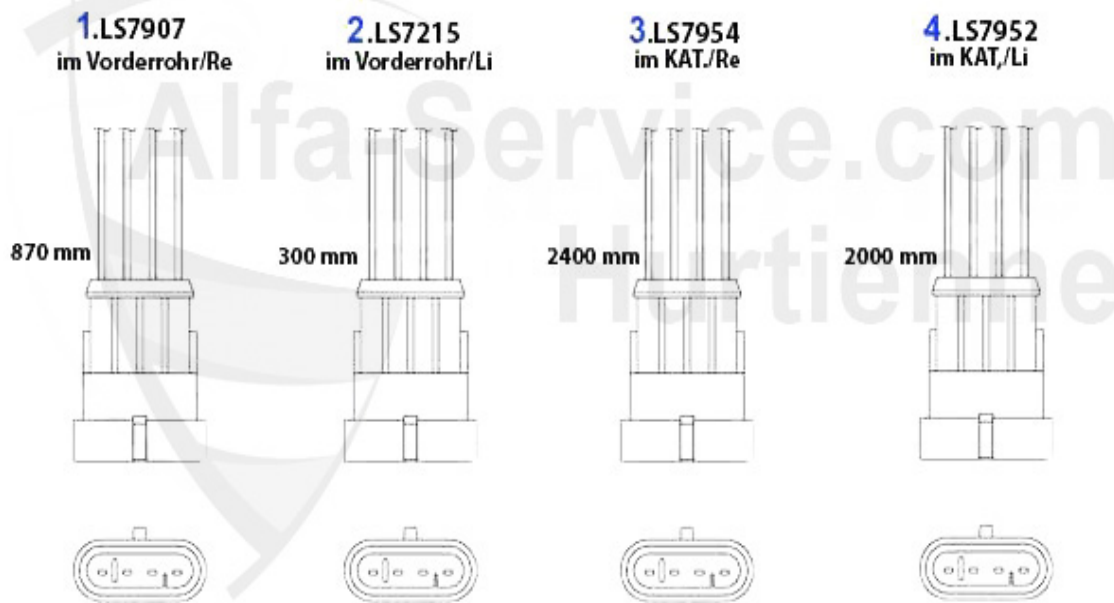

Lambda-Sonde/Lambda Probe gtv/spider (916) 3.02 V6 24V/GTA

1	LS7907	Sonde Lambda 147 GTA,156 2.5 V6 24V 10.00>/3.2 GTA, gtv	108.00 EUR
2	LS7215	Lambda-Sonde 147 1.6 16V TS ECO, 3.2 V6 24V GTA 166 2.5	111.82 EUR
3	LS7954	Sonde Lambda 147 GTA,156 2.5 V6 24V 01.02>/3.2 GTA 03.0	109.00 EUR
4	LS7952	Sonde Lambda 147 GTA,156 2.5 V6 24V 01.02>/3.2 GTA, GT	99.00 EUR