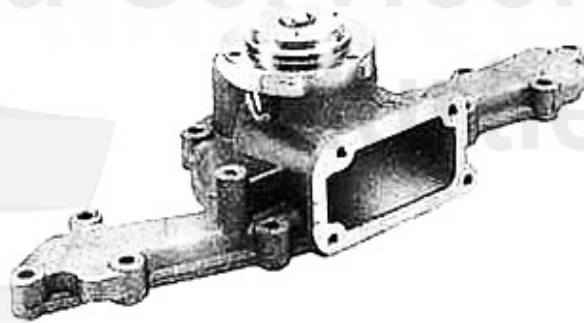

---

1 WP01110

Pompe à eau 155 2.5 V6, gtv/spider (916) 2.0 V6 turbo/3

109.50 EUR