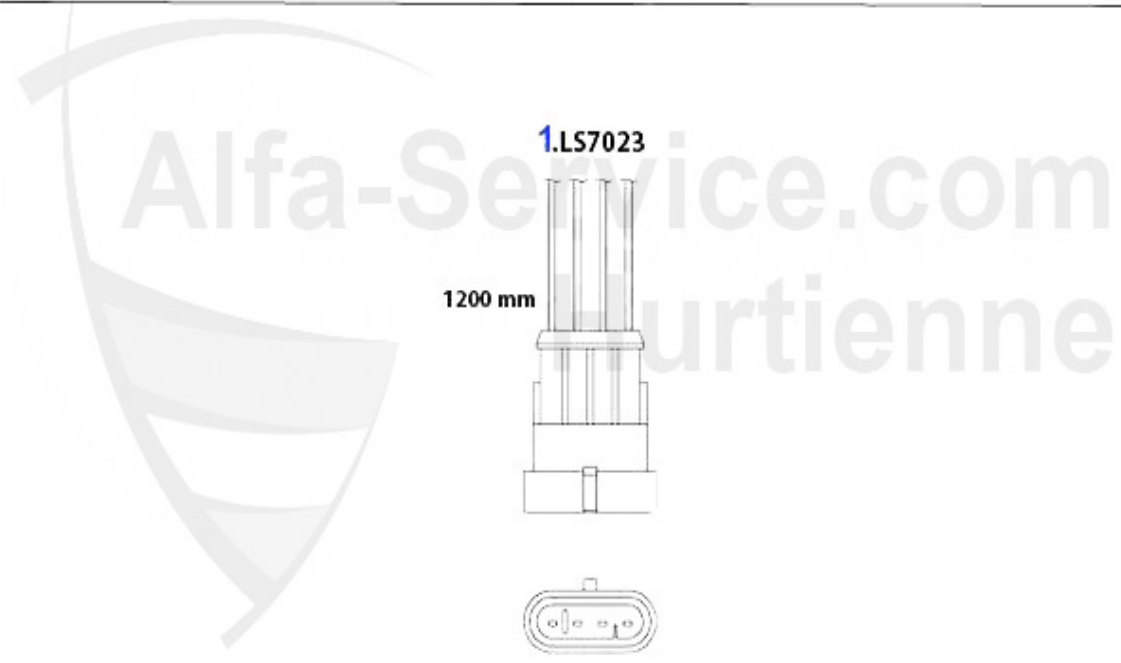

Lambda-Sonde/Lambda Probe gtv/spider (916) 3.0 V6 12V

---

1 LS7023

Sonde Lambda 145/6 2.0 16V TS 11.96>, 156 1.6 16V TS>#0

78.99 EUR