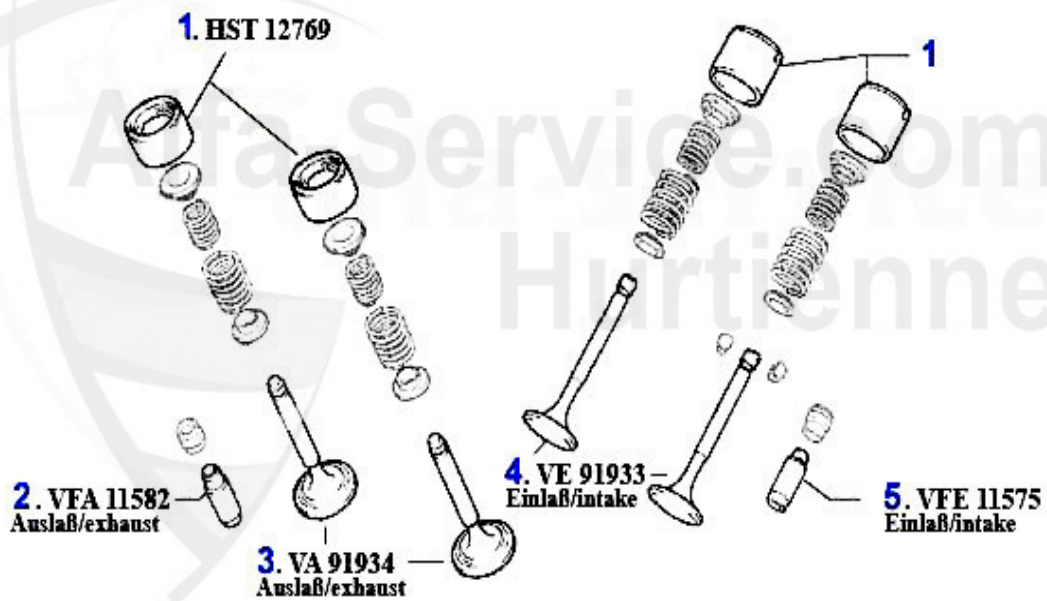

Ventiltrieb/Valve Train gtv/spider (916) TS 16V

1	HST12769	Poussoir hydr.145/6,147,155,156,166, gtv/spider(916) to	6.50 EUR
2	VFA11582	Guide soupape éch.+0.05 TS 16V	21.03 EUR
3	VA91934	Soupape éch. 145/6,155,156,spider/gtv (916) 1.6/1.8/2.0	18.05 EUR
4	VE91933	Soupape admission 145/6,155,156, spider/gtv(916) 1.6/1.	15.28 EUR
5	VFE11575	Guide soupape admission +0.05 TS 16V	21.03 EUR