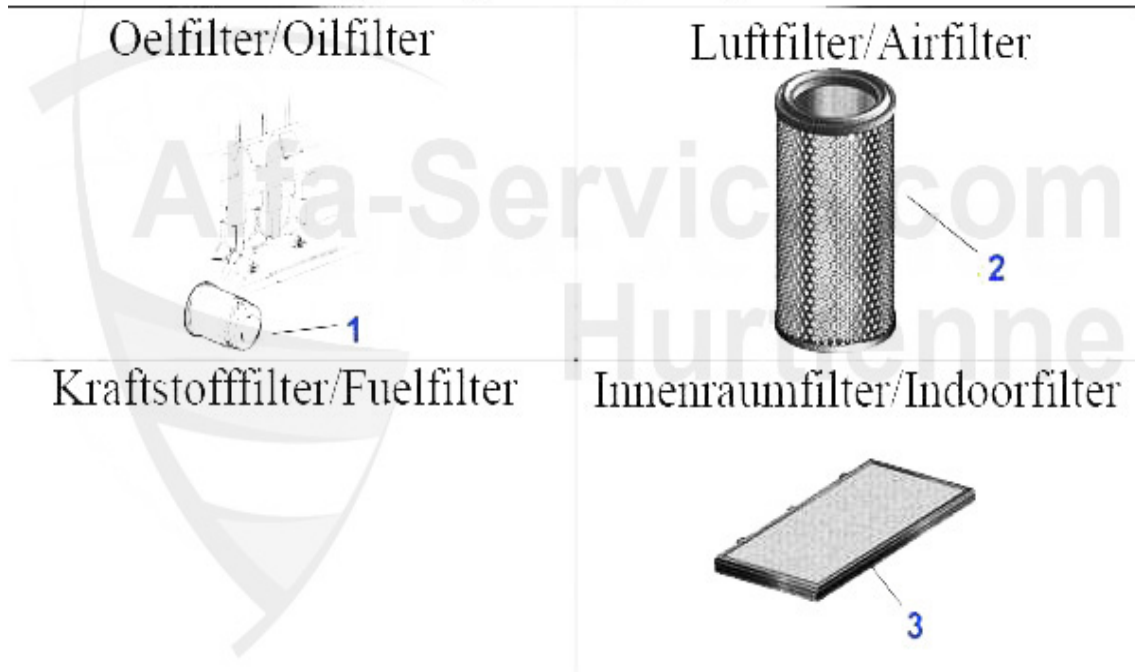

Filter gtv/spider (916) 2.0 JTS

Oelfilter/Oilfilter

Luftfilter/Airfilter

Kraftstofffilter/Fuelfilter

Innenraumfilter/Indoorfilter

1	OF519	Filtre à huile 145/6,147,155,156,166, gtv/spider(916),N	8.90 EUR
2	LF93	Filtre à air 166,GTV/Spider (916) à partir de # 6053907	28.50 EUR
3	IF309	Filtre habitacle 145/6/155 >96 gtv/spider(916) >98,	26.91 EUR