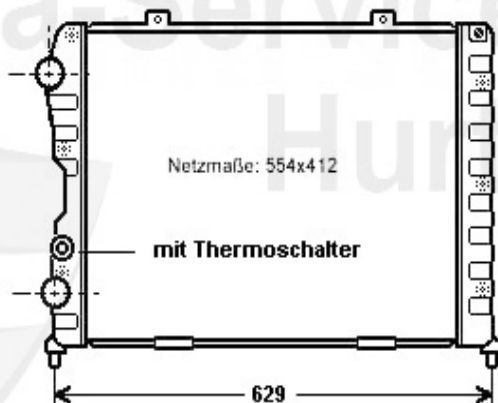

Kühler/Radiator gtv/spider 2.0 V6 Turbo

1. MK 22883

1 MK22883

Radiateur GTV/Spider (916) 2.0 V6 Turbo, 3.0 V6 tous 1.

375.00 EUR