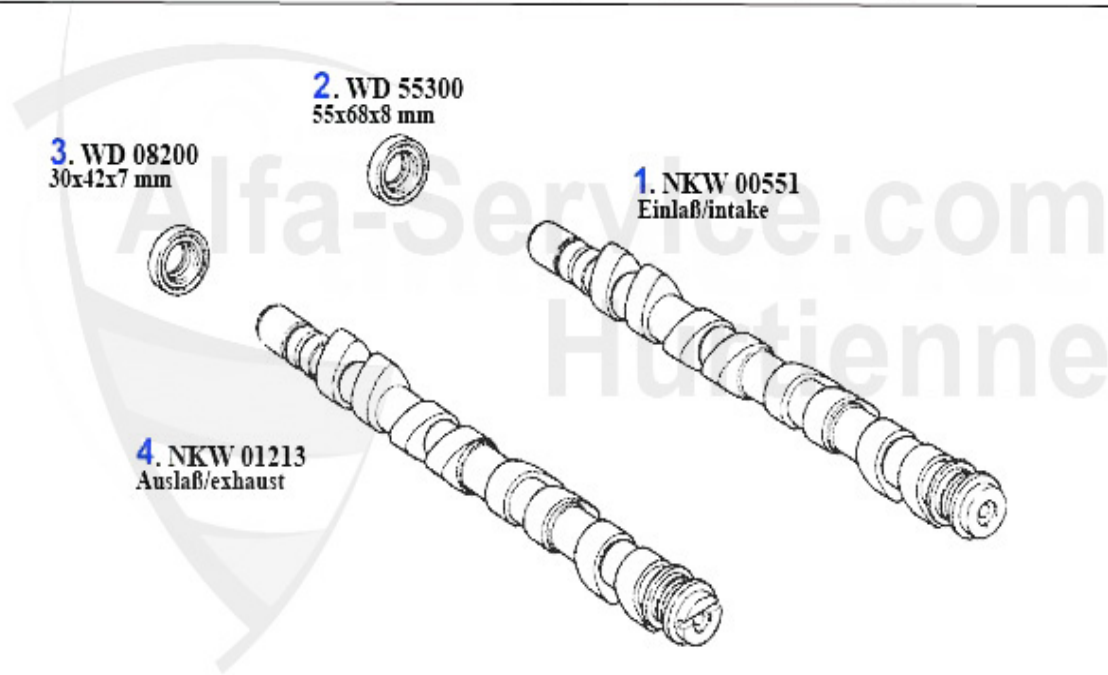

Nockenwelle/Camshaft gtv/spider (916) TS 16V

1	NKW00551	Arbre à cames (admission) 145/6 2.0 TS 16V >96,145/6 1.	Preis auf Anfrage
2	WD55300	Joint spi arbre à cames 145/6, 155,156 1.6,1.7,1.8,2.0	17.90 EUR
3	WD08200	Joint spi arbre à cames 145/6,155,156, gtv/spider(916),	15.51 EUR
4	NKW01213	Arbre à cames (éch.) 145/6 2.0 TS 16V >96,145/6 1.8 TS	419.00 EUR