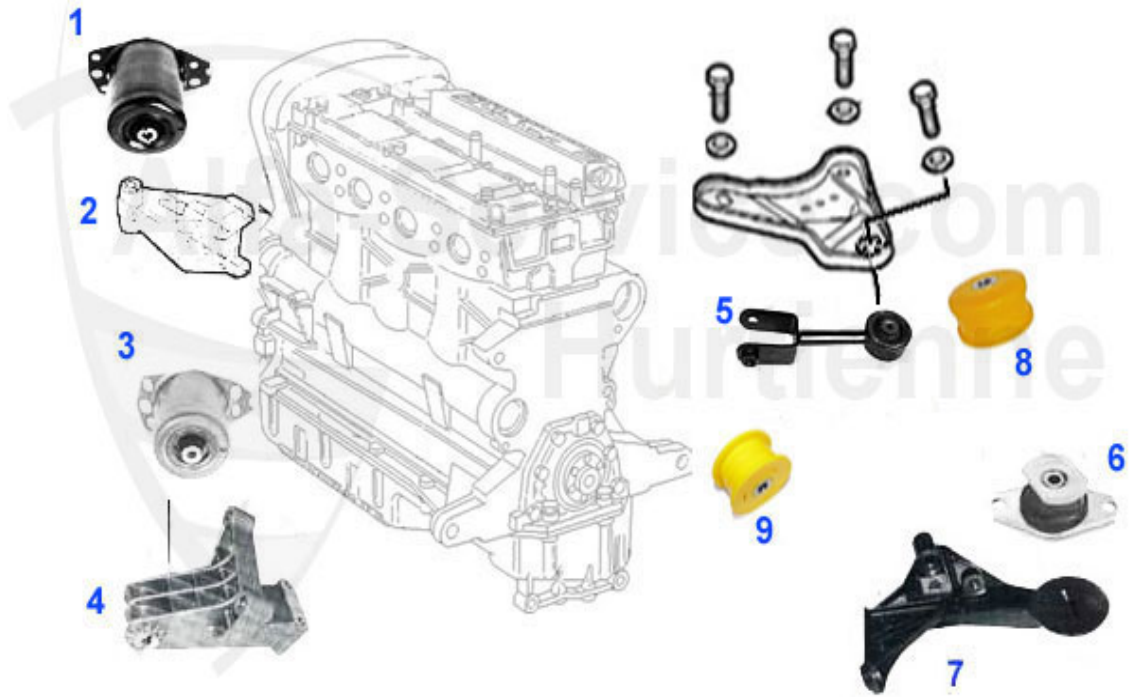

GTV/Spider (916) > Moteur > Supports moteur > 2.0 JTS

1	ML3237	Support moteur antérieur 145/6,155 toutes TS 16V & 6-cy	69.00 EUR
2	ML72234	Support moteur antérieur 156 02>, gtv/spider (916) 98>,	92.50 EUR
3	ML88460	Support moteur 145/6,147(74KW),155,156, gtv/spider (916)	99.00 EUR
6	ML3234	Support moteur AVD 145/6,147,155,156, gtv/spider(916) 1	79.50 EUR
7	ML70915	Support moteur 145/6,147,155,156,166, gtv/spider (916),	Preis auf Anfrage
8	AB916821-C	Silent bloc POWERFLEX barre de traction GTV/Spider 916	43.99 EUR
9	AB916820-M	Silent bloc POWERFLEX support moteur GTV/Spider (95-20)	54.00 EUR