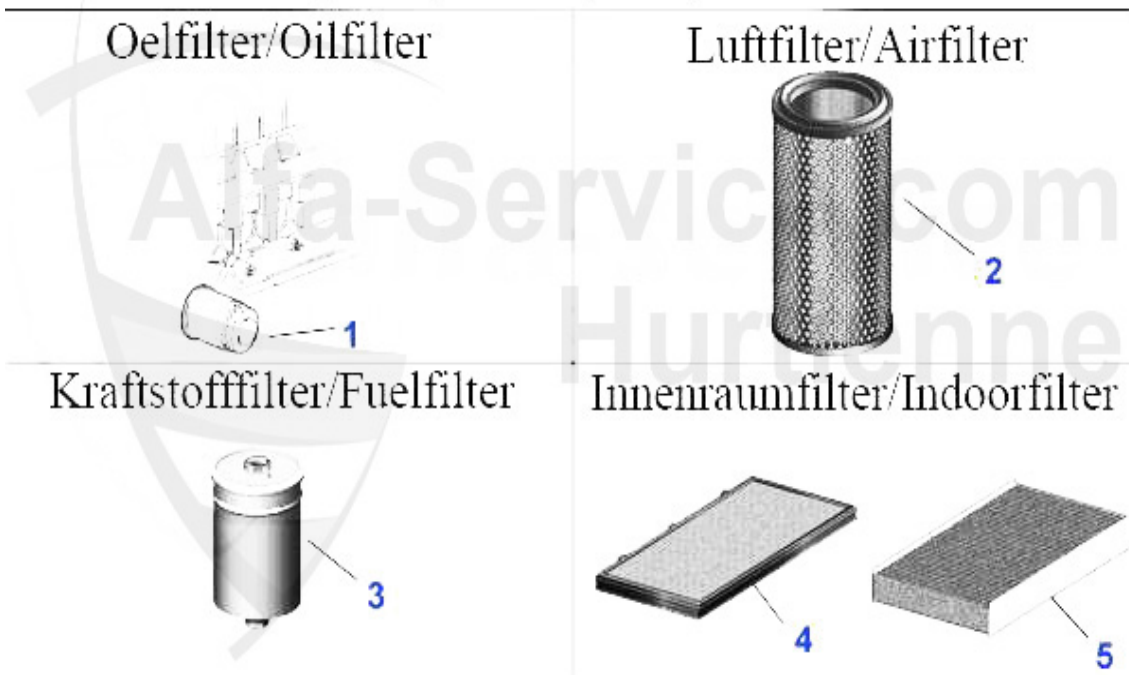

Filter gtv/spider (916) 1.8/2.0 TS

1	OF519	Filtre à huile 145/6,147,155,156,166, gtv/spider(916),N	8.90 EUR
1	OF352	Filtre à huile GTV/Spider (916) TS	7.18 EUR
2	LF93	Filtre à air 166,GTV/Spider (916) à partir de # 6053907	28.50 EUR
3	KF86	Filtre carburant 75,164/Super,GTV/Spider (916)	25.89 EUR
4	IF309	Filtre habitacle 145/6/155 >96 gtv/spider(916) >98,	26.91 EUR
5	IF314	Filtre habitacle 145/6/155 96> gtv/spider(916) 98>	26.91 EUR