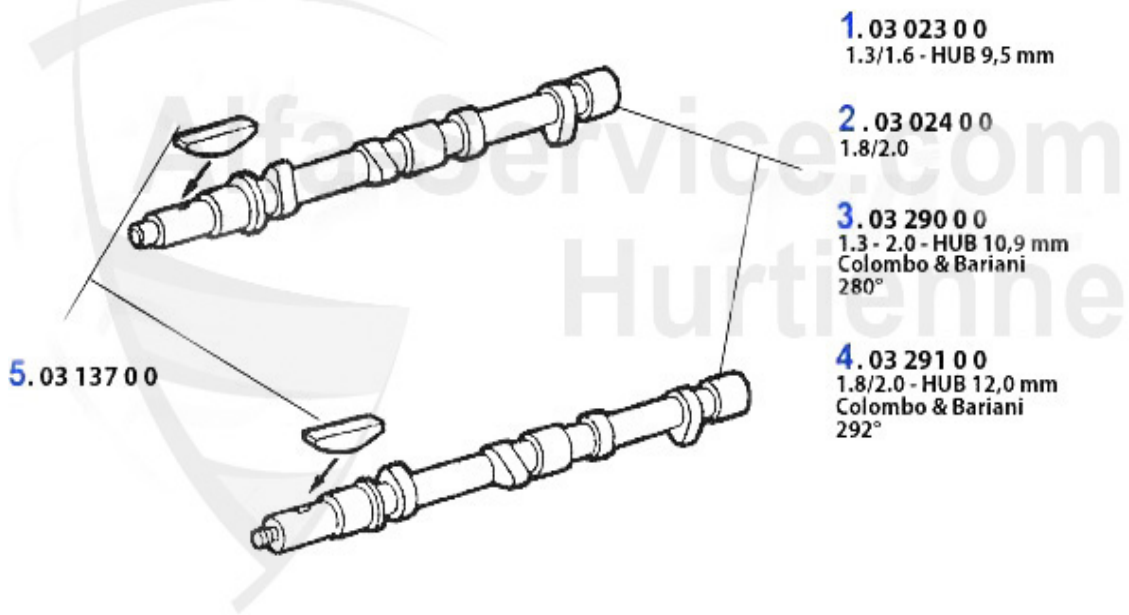

Nockenwelle/Camshaft GTV/4

1. 03 023 0 0
1.3/1.6 - HUB 9,5 mm

2. 03 024 0 0
1.8/2.0

3. 03 290 0 0
1.3 - 2.0 - HUB 10,9 mm
Colombo & Bariani
280°

4. 03 291 0 0
1.8/2.0 - HUB 12,0 mm
Colombo & Bariani
292°

5. 03 137 0 0

2	03 024 0 0	Arbre à cames, 1750-2000 Carburateur 2000 Injection (éc	Preis auf Anfrage
3	03 290 0 0	Arbre à cames COLOMBO&BARIANI 1300-2000, levée=10.9mm ,	279.00 EUR
4	03 291 0 0	Arbre à cames COLOMBO&BARIANI 1750-2000, levée=12.0mm,	279.00 EUR
5	03 137 0 0	Clavette, pour arbre à cames	6.90 EUR