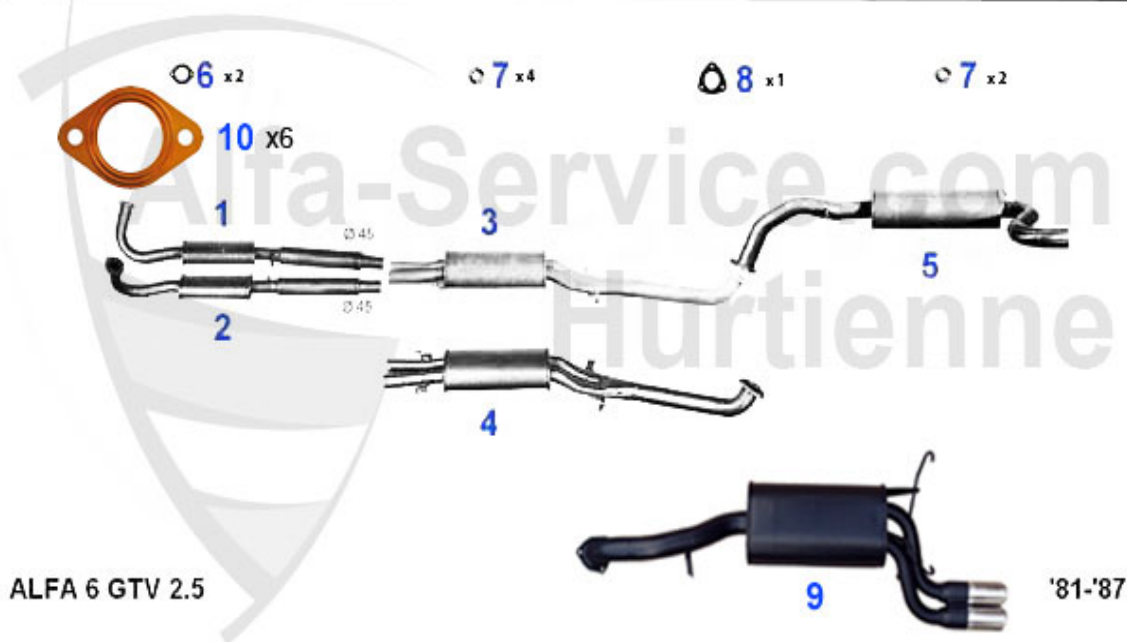

Abgasanlage/Exhaustsystem GTV/6

ALFA 6 GTV 2.5

'81-'87

1	VSD105203	Silencieux primaire droit 75,90, GTV(116) V6	189.00 EUR
2	VSD105213	Silencieux primaire gauche 75,90, GTV(116) V6	189.00 EUR
3	MSD105206	Silencieux intermédiaire GTV/6 >7.84	289.00 EUR
4	MSD105406	Silencieux intermédiaire GTV/6 7.84>	249.00 EUR
5	NSD105207	Silencieux terminal Alfa GTV6 2.5	259.00 EUR
6	SAT094406	Joint tube primaire GTV/6,75/90 V6	5.93 EUR
7	SAT091011	Anneau caoutchouc/support échappement	2.50 EUR
8	SAT094412	Dichtung MSD/NSD 6 2.0 & 2.5 V6 Endtopf GTV6/AR6 2,5TD+	5.90 EUR
9	ESD9227	Silencieux terminal sport GTV/6 ANSA	399.00 EUR
10	AGKD06636	Joint collecteur échappement 75, 155, 164/Super, RZ,SZ,	5.89 EUR