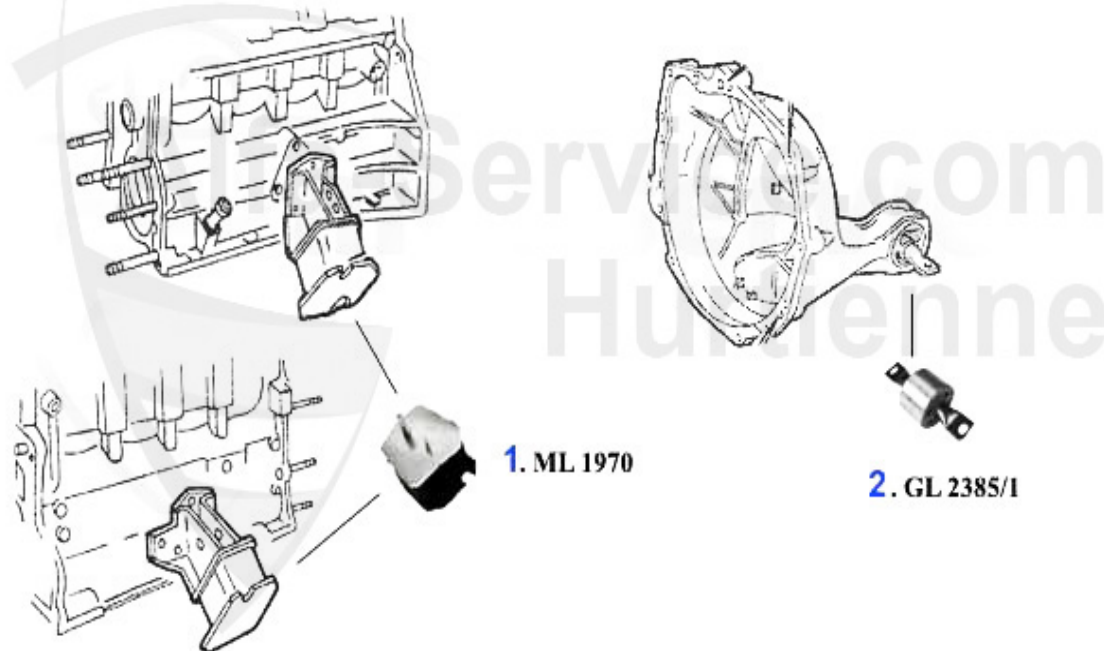

Motorlager/Engine Mount GT/V/6 (116)

1	ML1970	Support moteur droit+gauche 75 V6	49.00 EUR
2	GL2385/1	Support moteur arriere 75,90,GTV/6 (116) 64 mm	36.50 EUR