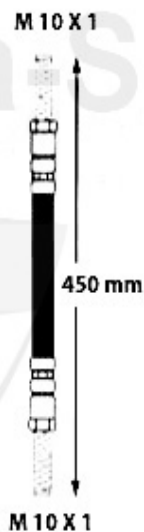

2. BS 510084
vorne/front
02.1981>