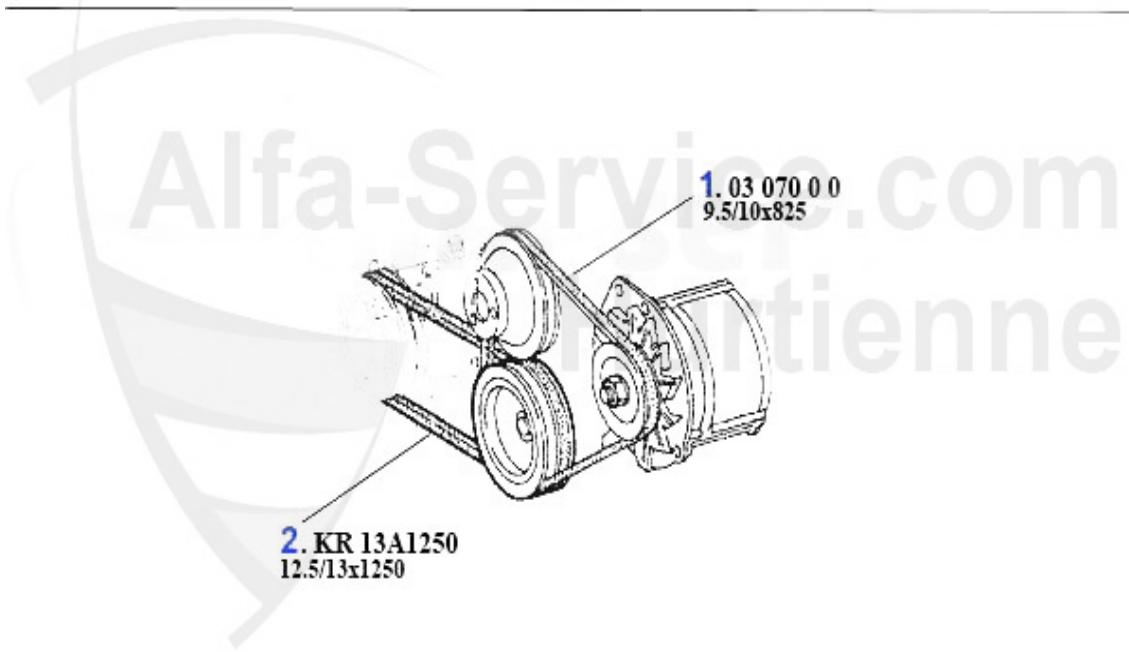

Keilriemen/V-Belt Giulietta

1	03 070 0 0	Courroie, 825 (Spider, Gt)	13.90 EUR
2	KR13A1250	Courroie 12.5x1250 Alfetta, Giulietta, GTV (116) 4 cyl.	17.39 EUR