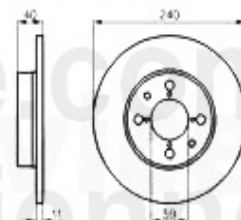

4. BS 100815

1.4/1.6 Boxer ABS, 1.7 ie 16V
1.9 TD/JTD ABS
hinten/rear

5. BS 516711

TS 16V/1.9 JTD (105KW)
hinten/rear