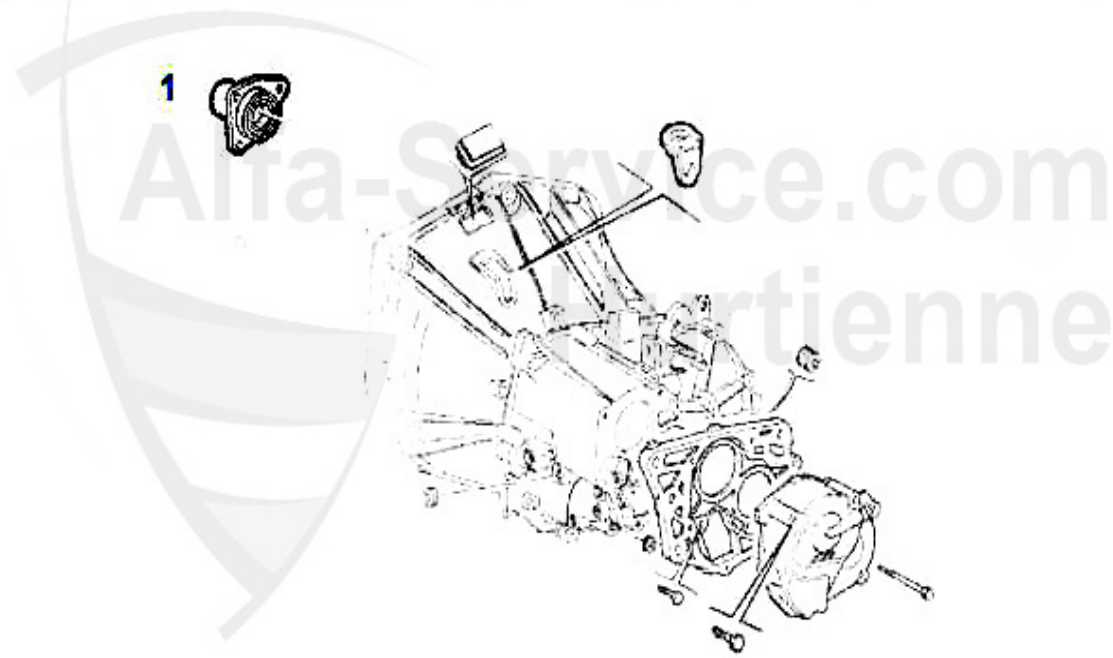

Ausrücker/Sleeve Bearing 145/6 2.0 Quadrifoglio

---

1 FH1140

Führungshülse Ausrücker 145/6/7, 155/6, GTV/Spider 916,

49.00 EUR