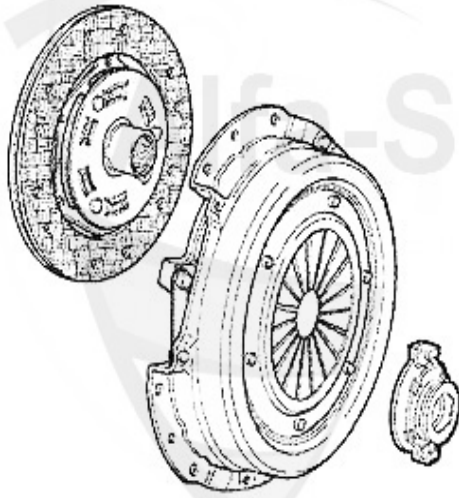

Kupplungs-Kit/Clutch Set 145/6 1.4/1.6/1.8/2.0 TS

1 KK576001
Ø 215 mm
1.4 # >3161888
1.6/1.8 TS 16V

2 KK6203074
Ø 200 mm
1.4 #3161888>

3 KK789001
Ø 230 mm
2.0 TS 16V

1	KK576001	Kupplungs-Kit 145/6 1.4/1.6/1.8 TS, GTV/Spider 916/155	207.00 EUR
2	KK6203074	Kupplungs-Kit 145/6 1.4 IE 16V TS # 3161888> Getriebe-T	204.14 EUR
3	KK789001	Kupplungs-Kit 145/6,155 2.0 TS 16V GTV/Spider 916 2.0 T	289.00 EUR