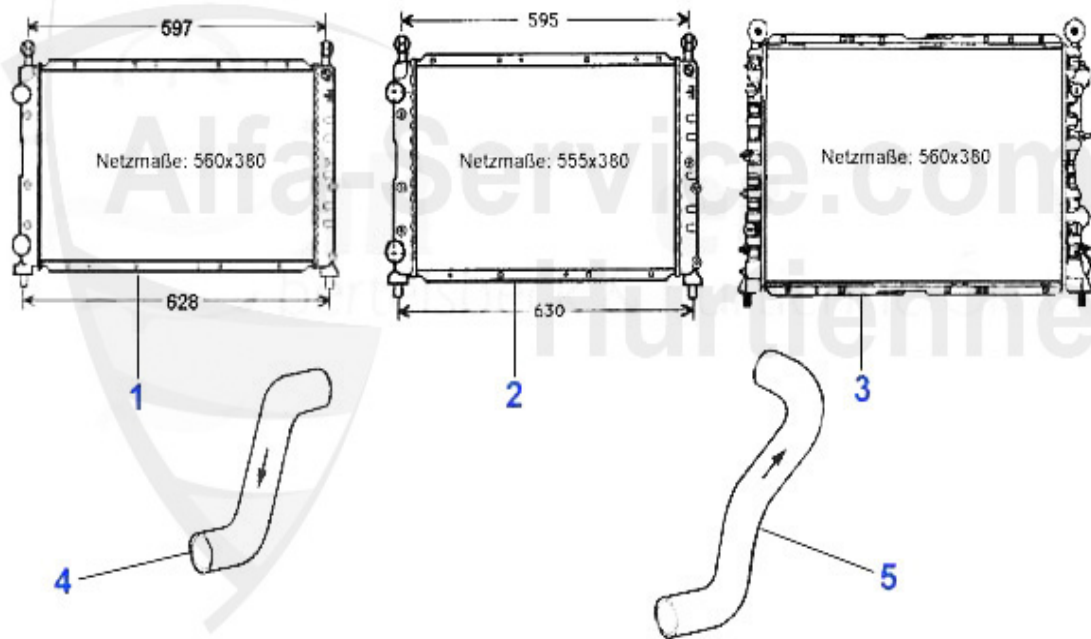

Kühler/Radiator 145/6 TS 16V

1	MK22820	Motorkühler 145/6 1.4/1.6/1.7ie 16V TS Bj. 96-01,155 1.	224.66 EUR
2	MK22992	Motorkühler 145/6,155 1.6/1.7/1.8/ 2.0 TS 16V	213.38 EUR
3	MK22999	Motorkühler 145/6 2.0 16V TS/QV Bj. 6.96>	193.89 EUR
4	KWS03081	Kühlwasserschlauch oben 145/6 1.4/1 .6/1.8/2.0 TS 16V/1	Preis auf Anfrage
5	KWS03082	Kühlwasserschlauch unten 145/6 1.4/ 1.6/1.8/2.0 16V TS/	12.83 EUR