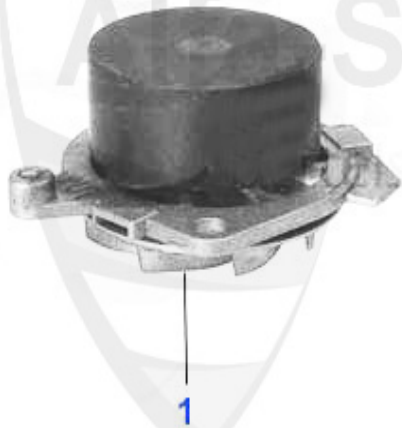

Wasserpumpe/Waterpump 145/6 TS 16V

1	WP00310	Wasserpumpe 145/6 1.4/1.6/1.8/2.0/ ie 16V TS, 147 1.6/2	72.49 EUR
2	WP00410	Wasserpumpe 145/6 1.6 ie 16V TS, 155/6 1.6/1.8 ie 16V T	65.00 EUR