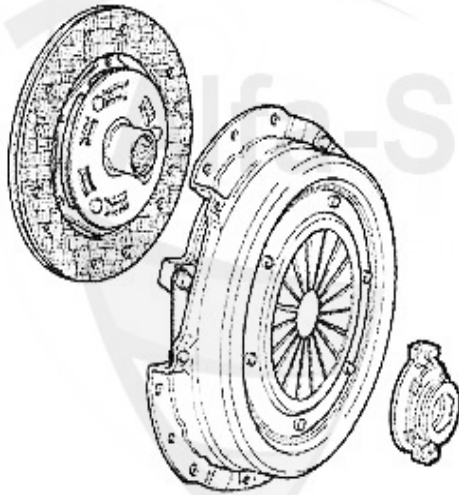

Ausrücker/Sleeve Bearing 145/6 1.4/1.6/1.8/2.0 TS

1 FH1140

Führungshülse Ausrücker 145/6/7, 155/6, GTV/Spider 916,

49.00 EUR

Kupplungs-Kit/Clutch Set 145/6 2.0 Quadrifoglio

1. KK789001
Ø 230 mm

1 KK789001

Kupplungs-Kit 145/6,155 2.0 TS 16V GTV/Spider 916 2.0 T