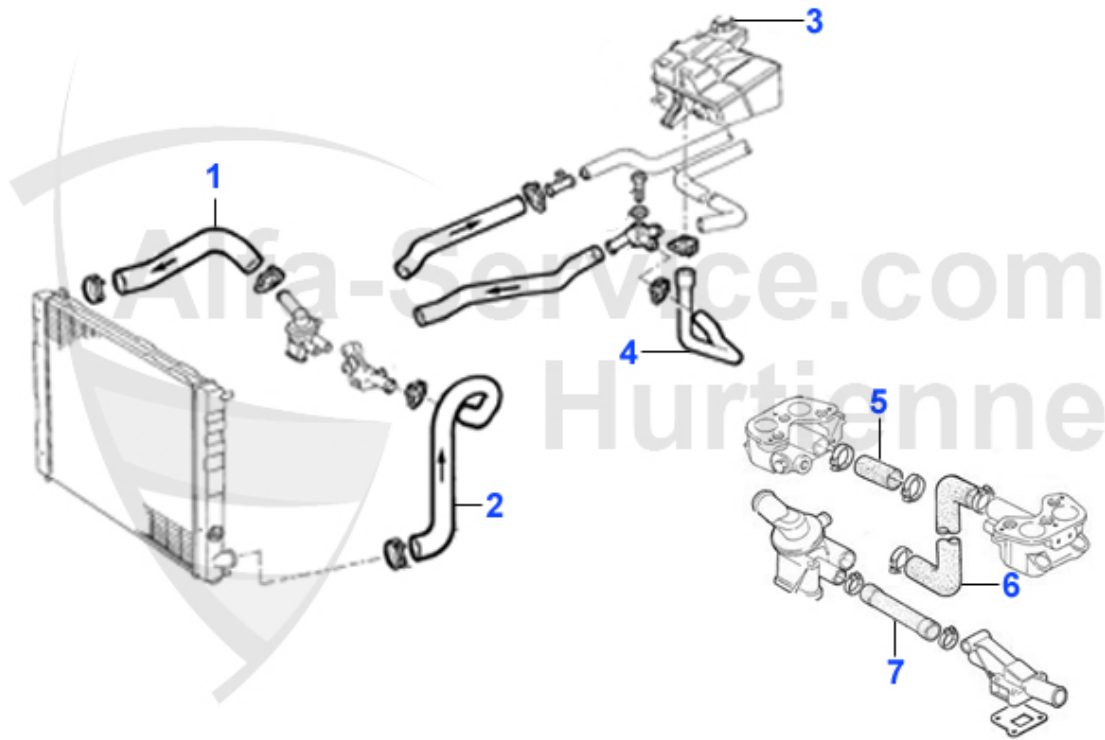

145/6 > Motor > Motorkühlung > Boxer Bj. 94-96 > Schläuche

1	KWS89412	Kühlwasserschlauch oben 145/6 1.4/ 1.6/1.7 ie	17.50 EUR
2	KWS89413	Kühlwasserschlauch unten 145/6 1.4/ 1.6/1.7 ie	Preis auf Anfrage
3	08 037 0 0	Deckel Ausgleichsbehälter GTV/6 (11 6),33,145/6,75,155,	15.90 EUR
4	KWS89417	Kühlwasserschlauch unter Ausgleichs behälter 145/6 1.4/	Preis auf Anfrage
5	KWS04023	Kühlwasserschlauch Thermostatgehäus e 33 (905/7),145/6	3.70 EUR
6	KWS11225	kühlwasserschlauch Thermostatgehäus e 33 (907),145/6 1.	13.49 EUR
7	KWS33399	Kühlwasserschlauch Thermostatgehäus e 33 (905/7) mit Li	18.00 EUR