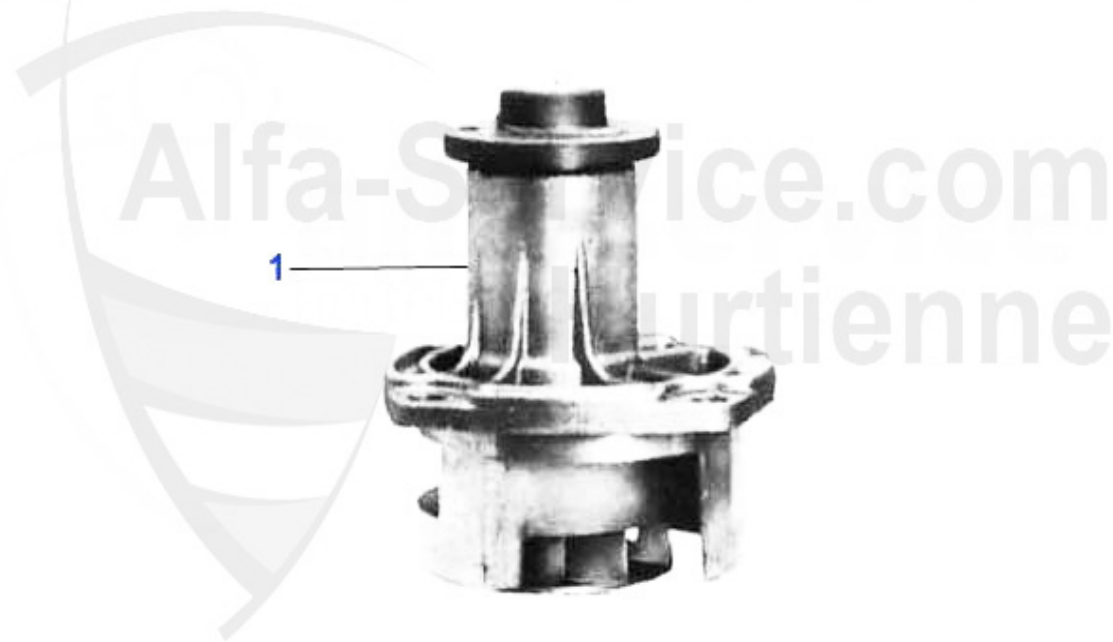

Wasserpumpe/Waterpump 145/6 1.4/1.6 Boxer Bj. 94-96

1 WP02110

Wasserpumpe Arna/Sud/Sprint 1.2/1.3/ 1.5/Ti # 5051904>,

69.90 EUR

Wasserpumpe/Waterpump 145/6 1.7 IE 16V Boxer Bj. 94-96

1 WP02110

Wasserpumpe Arna/Sud/Sprint 1.2/1.3/ 1.5/Ti # 5051904>,