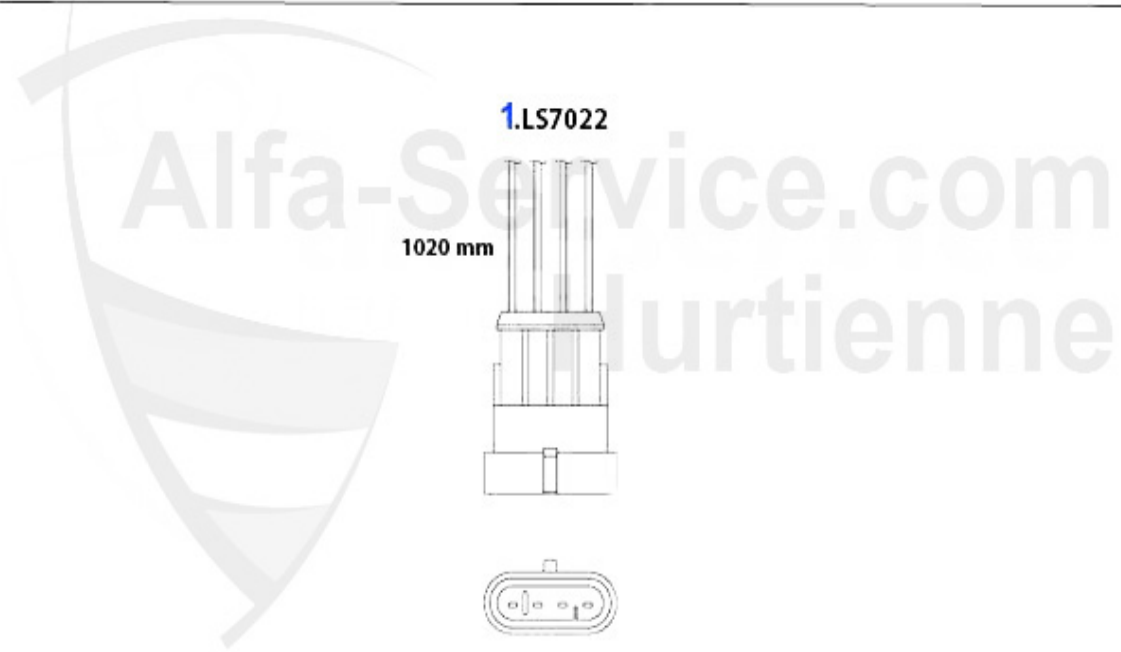

Lambda-Sonde/Lambda Probe 145/6 TS Quadrifoglio

---

1 LS7022

Lambda-Sonde 145/6 1.4/1.6/1.7/1.8 2.0/16V/TS,155 1.6/1

85.00 EUR