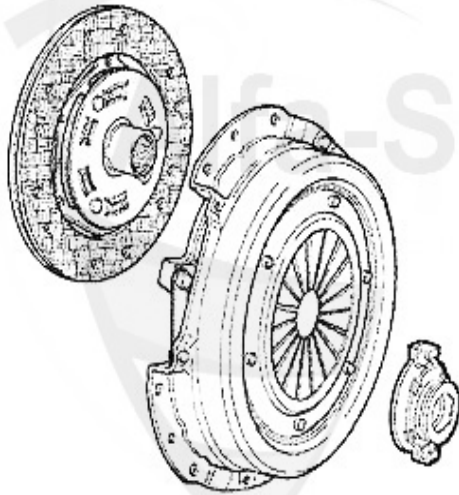

Kupplungs-Kit/Clutch Set 145/6 Boxer Bj. >96

1 KK779001

Ø 200 mm

1.4/1.6 IE

Bj. 94-96

2 KK778001

Ø 215 mm

1.7 IE 16V