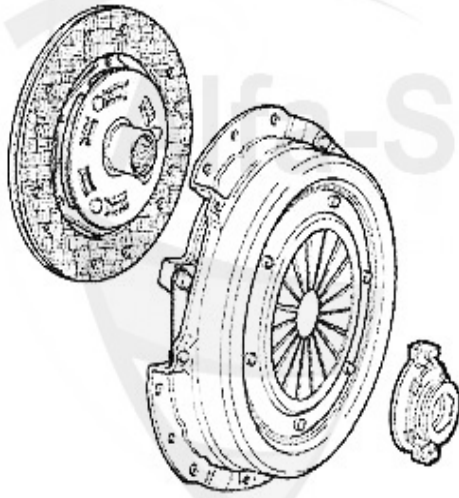

Kupplungs-Kit/Clutch Set 145/6 1.9 JTD

---

1. KK 853501

Ø 235 mm

---

1 KK853501

Kupplungs-Kit 145/6,156 1.9/2.4 JTD 166 2.0 TS Bj. 09.9

337.00 EUR