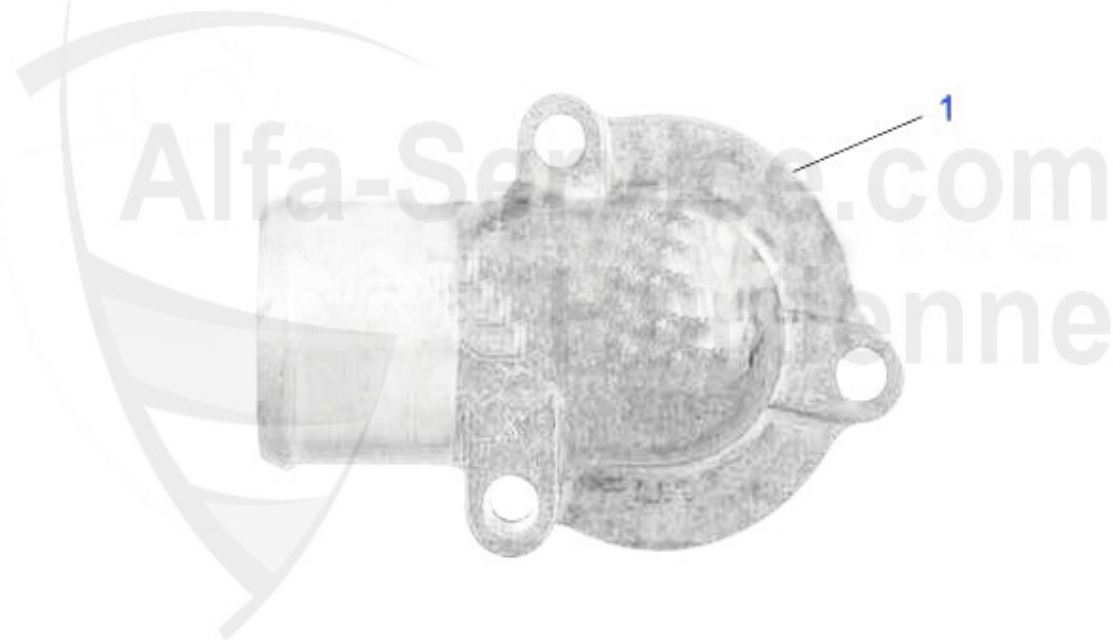

Thermostat 147 3.2 V6 24V/GTA

---

1 TH52403

Thermostat 147 3.2 GTA GTV/Spider 916 3.0/3.2 V6 24V Öff

85.00 EUR