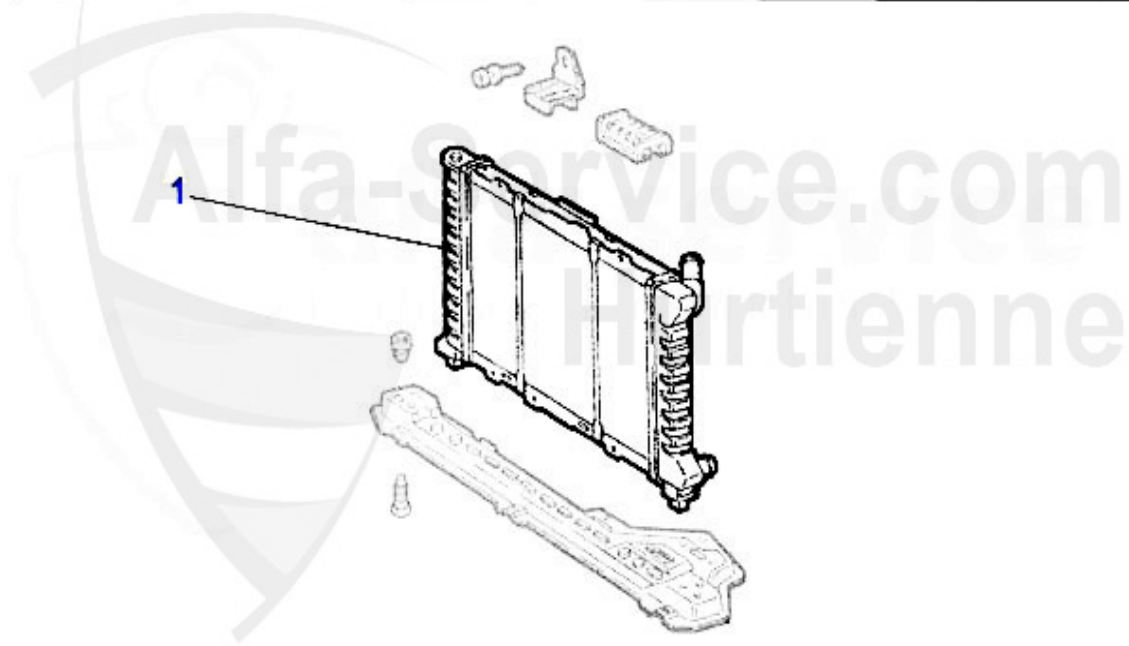

Kühler/Radiator 147 3.2 V6 24V/GTA

1 MK90406

Motorkühler 147/156 3.2 V6 24V/GTA

252.40 EUR