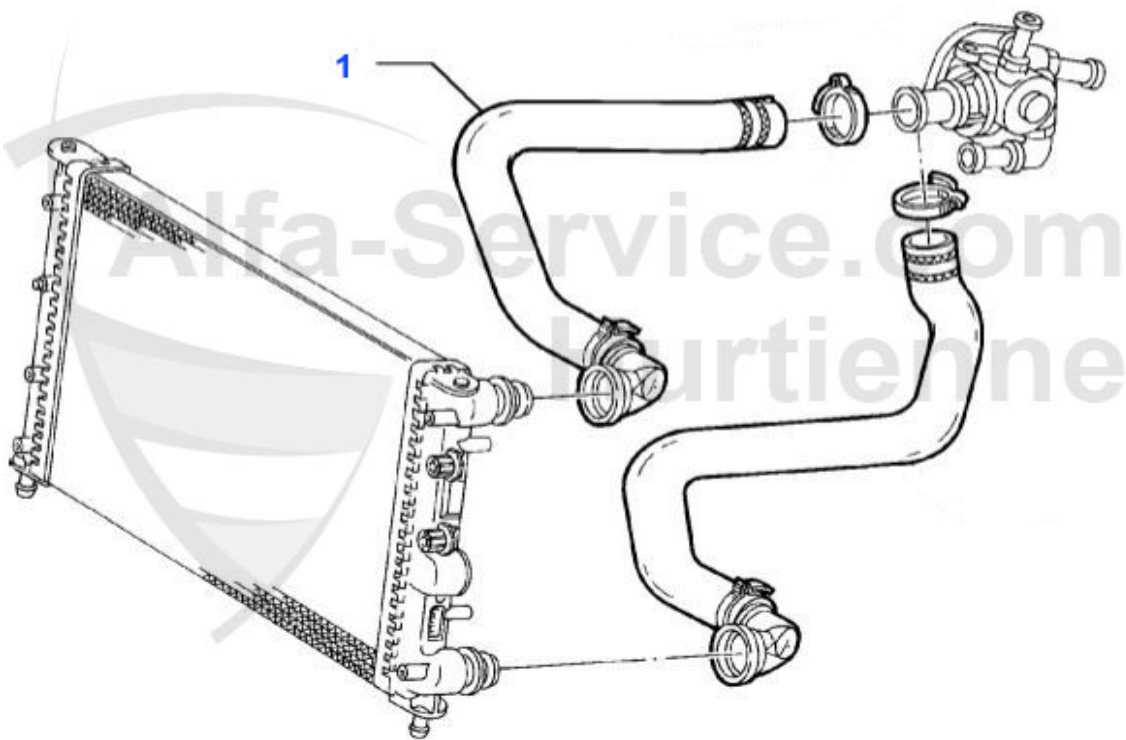

## Wasserpumpe/Waterpump 147 1.6/2.0 TS 16V

---

---

1 WP00310

Wasserpumpe 145/6 1.4/1.6/1.8/2.0/ ie 16V TS, 147 1.6/2

72.49 EUR

147 > Motor > Motorkühlung > TS 16V > Schläuche

1 KWS14701