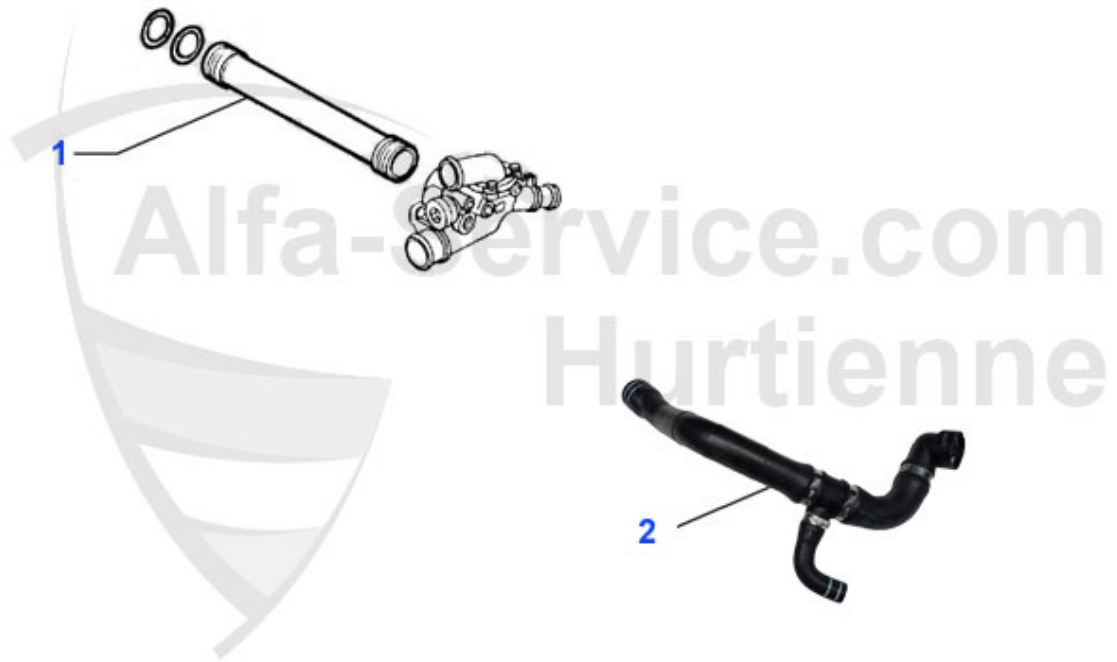

2 KWS89794

Kühlwasserschlauch unten 3,2 GTA Alfa 147/156/GT (2000-

Preis auf Anfrage