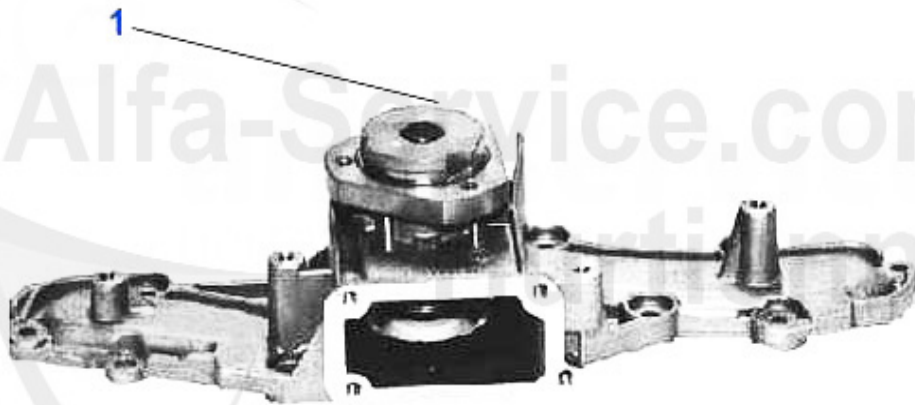

# Thermostat 147 3.2 V6 24V/GTA

---

1 TH52403

Thermostat 147 3.2 GTA GTV/Spider 916 3.0/3.2 V6 24V Öff

85.00 EUR

Wasserpumpe/Waterpump 147 3.2 V6 24V/GTA

---

---