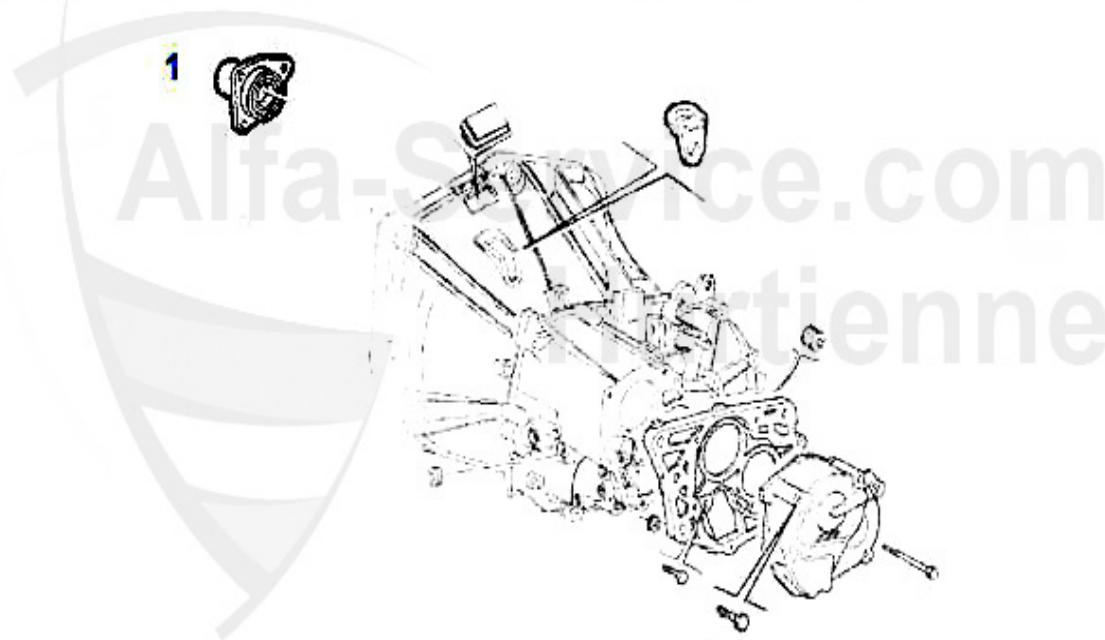

Ausrücker/Sleeve Bearing 147 GTA

---

1 FH11951

Führungshülse f. Ausrücklager 3-Löcher 145/6,147,155,16

79.00 EUR