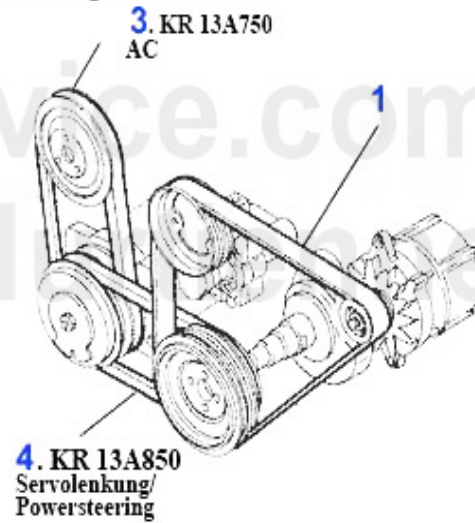

mit/with
Klimaanlage/AC: