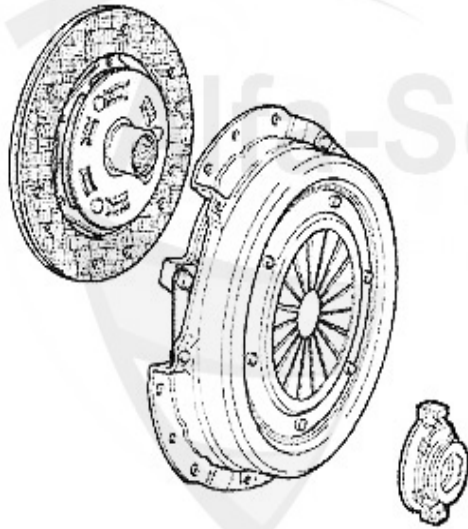

155 > Antrieb > Kupplung > Kupplungs-Kit TS 16V Bj. >4.96

Kupplungs-Kit/Clutch Set 155 2.0 TS 16V Bj. >96

---

1. KK 789001
Ø 230 mm

---

1 KK789001

Kupplungs-Kit 145/6,155 2.0 TS 16V GTV/Spider 916 2.0 T

289.00 EUR