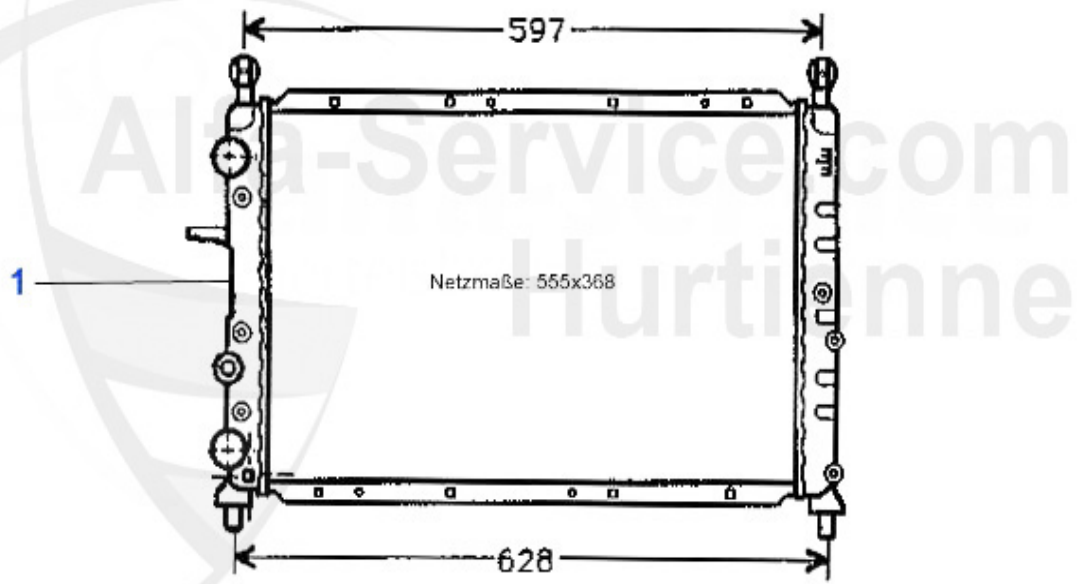

Kühler/Radiator 155 Turbo Q4

1 MK22518

Motorkühler 155 2.0 16V Turbo

249.28 EUR