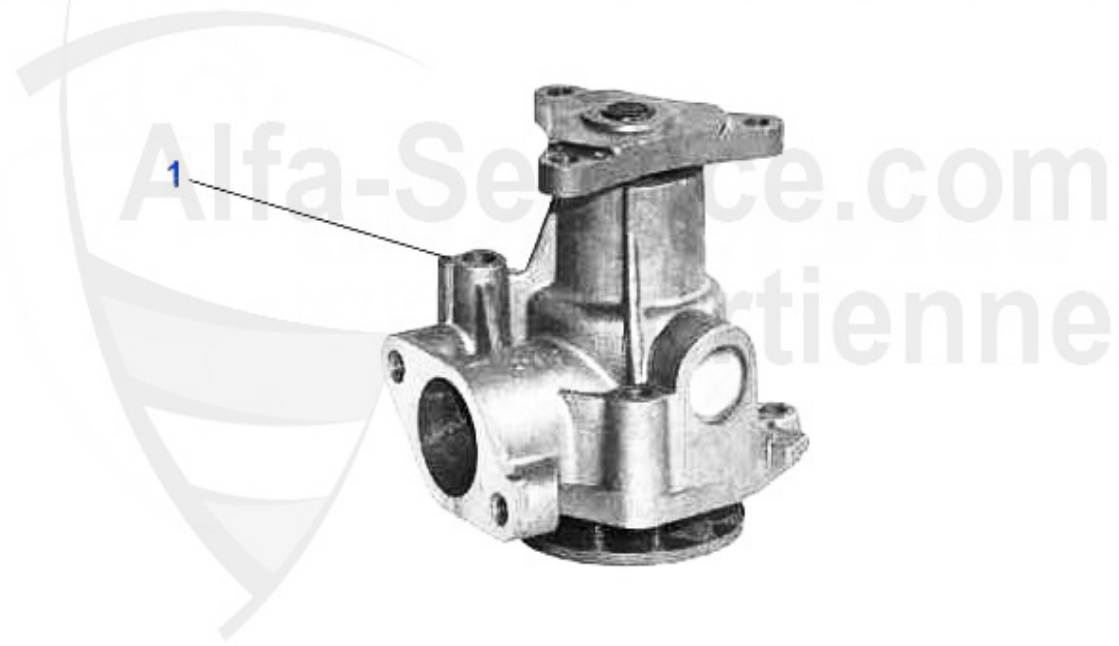

Wasserpumpe/Waterpump 155 Turbo Q4

---

1 WP10426

Wasserpumpe 155 Turbo Q4

Preis auf Anfrage