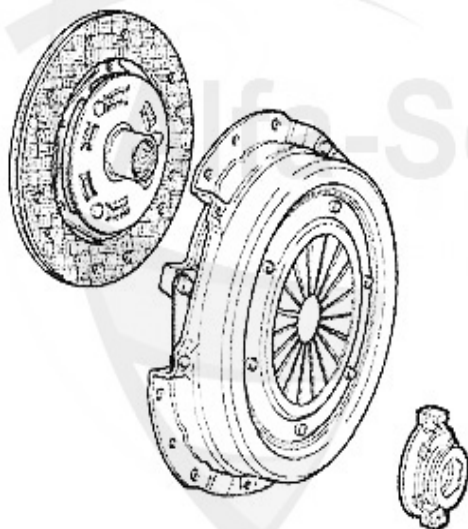

Kupplungs-Kit/Clutch Set 155 1.9 TD

---

1. KK 345001

Ø 215 mm

---

1 KK345001

Kupplungs-Kit 145/6,155 1.9TD Bj. 93-99

189.78 EUR