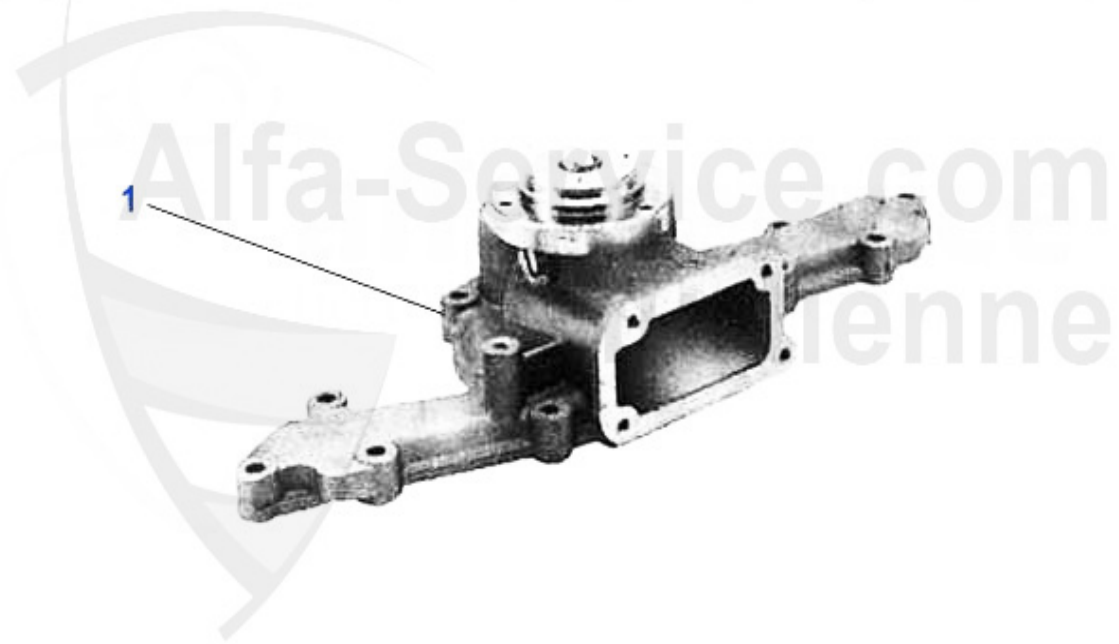

Wasserpumpe/Waterpump 155 2.5 V6

---

1 WP01110

Wasserpumpe 155 2.5 V6, GTV/Spider 916 2.0 V6 Turbo/3.0

109.50 EUR