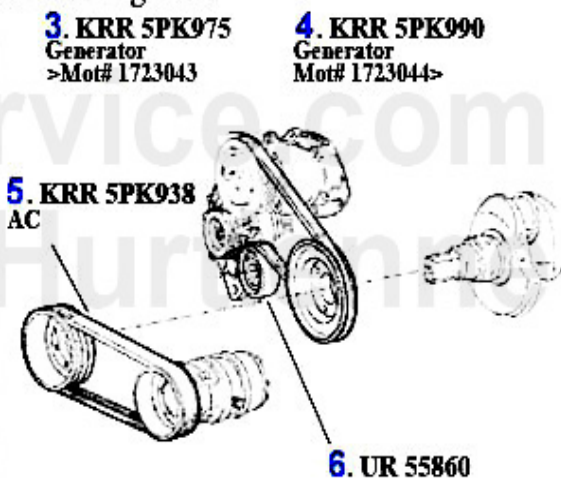

mit/with
Klimaanlage/AC: