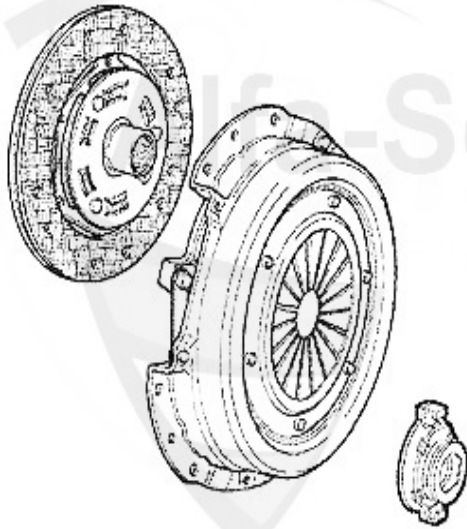

Kupplungs-Kit/Clutch Set 155 2.5 TD

---

1. KK 727001

Ø 235 mm

---

1 KK727001

Kupplungs-Kit 155, 164 6-Zylinder Diverse Bj. 1992-1998

389.00 EUR