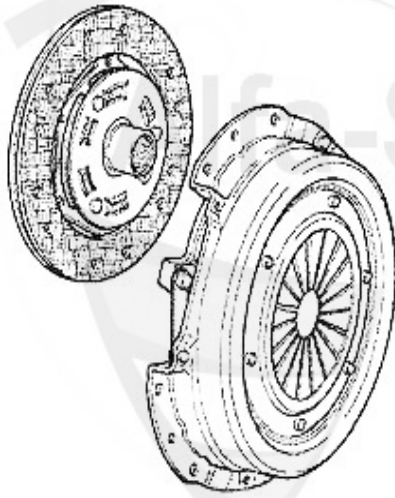

Kupplungs-Kit/Clutch Set 156 2.0 TS

---

1. KK 951301

Ø 230 mm

---

1 KK951301

Kupplungs-Kit 147,156/SW 2.0 TS (ohne Ausrücker), Nuovo

379.00 EUR