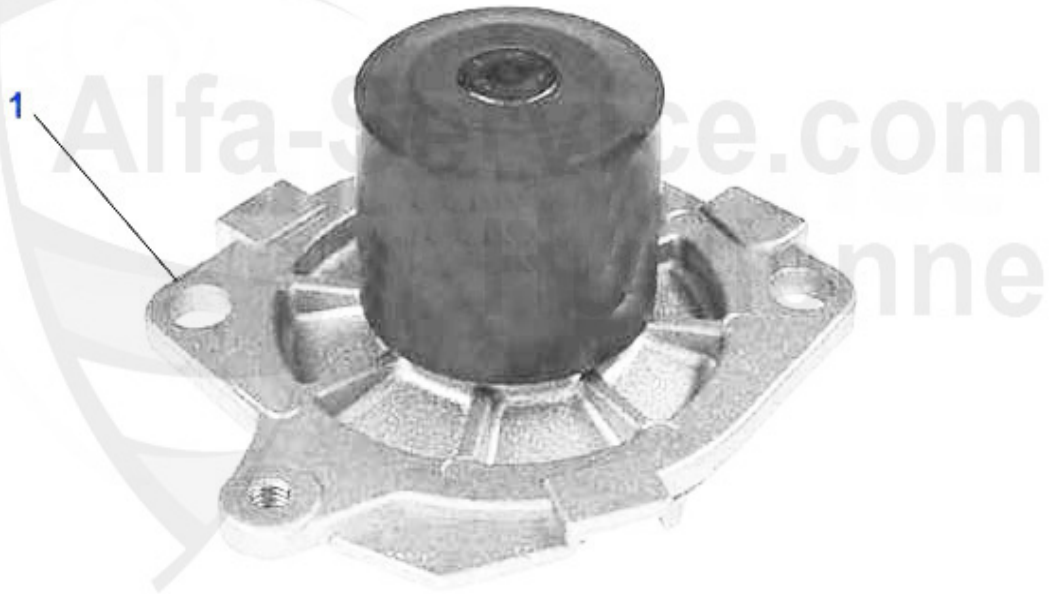

156 > Motor > Motorkühlung > 2.4 JTD 10V > Wasserpumpe

Wasserpumpe/Waterpump 156 2.4 JTD 10V

---

1 WP15970

Wasserpumpe 145/6,147,156,166 1.9/2 .4 JTD

60.52 EUR