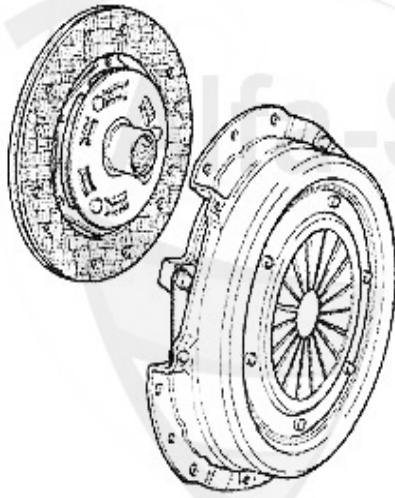

Kupplungs-Kit/Clutch Set 156 2.5 V6 24V

---

1. KK 739492

Ø 235 mm

---

1 KK739492

Kupplungs-Kit 156 2.5 V6 24V (ohne Ausrücker)

306.73 EUR