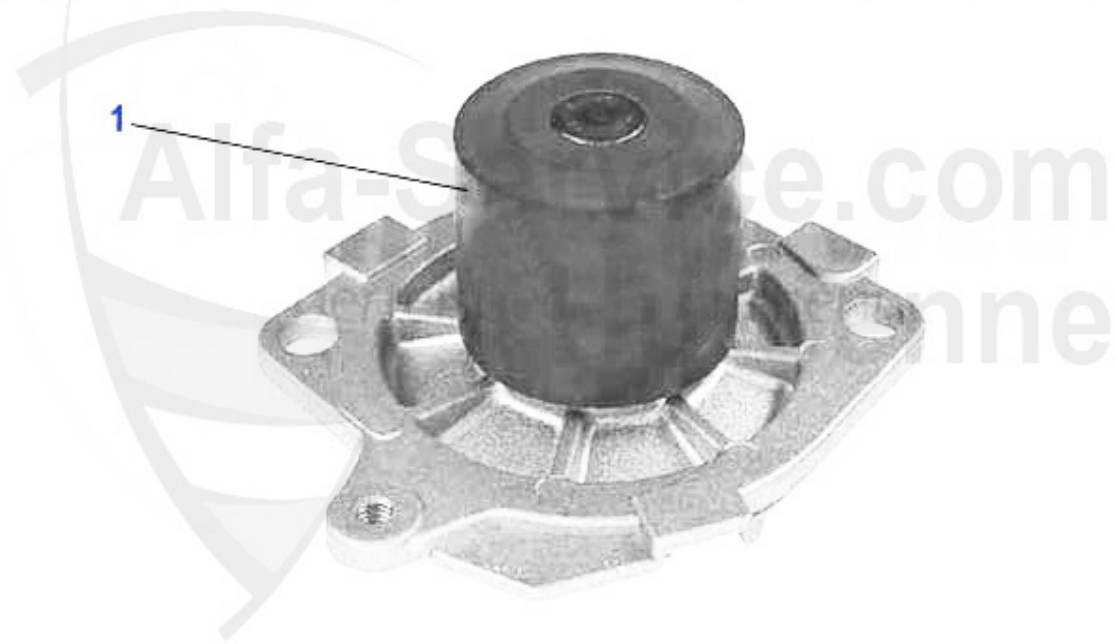

156 > Motor > Motorkühlung > 1.9 JTD 8V > Wasserpumpe

Wasserpumpe/Waterpump 156 1.9 JTD 8V

---

1 WP15970

Wasserpumpe 145/6,147,156,166 1.9/2 .4 JTD

60.52 EUR