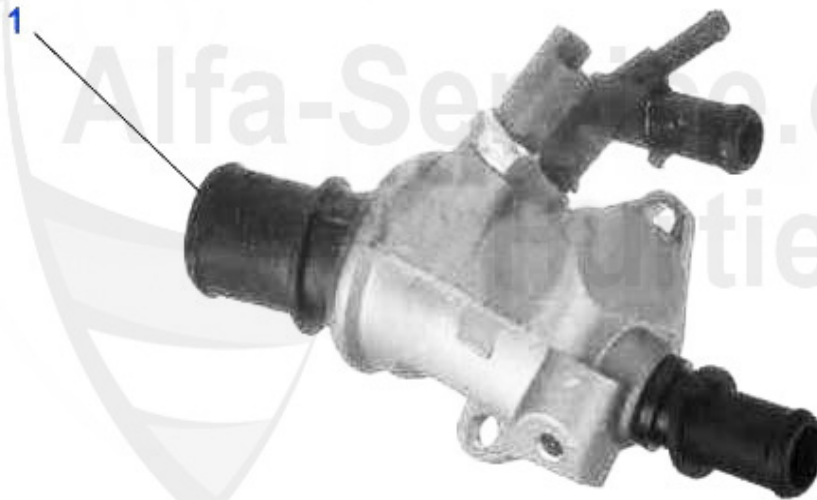

Thermostat 156 1.9 JTD 16V

---

1 TH688288

Thermostat 156,166 1.9/2.4 JTD 10/ 20V

119.00 EUR