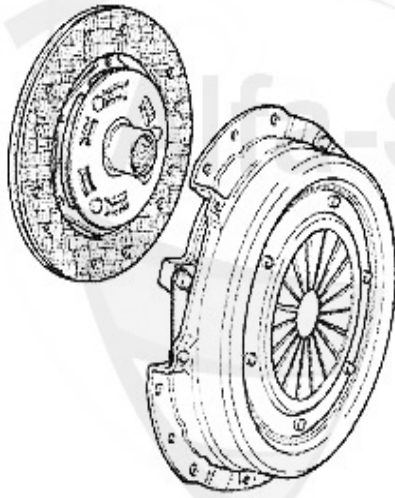

Kupplungs-Kit/Clutch Set 156 3.2 V6 24V/GTA

---

1. KK 739521

Ø 235 mm

---

1 KK739521

Kupplungs-Kit 147/156/Nuovo GT/ GTV/Spider 916 3.2 V6 2

475.00 EUR