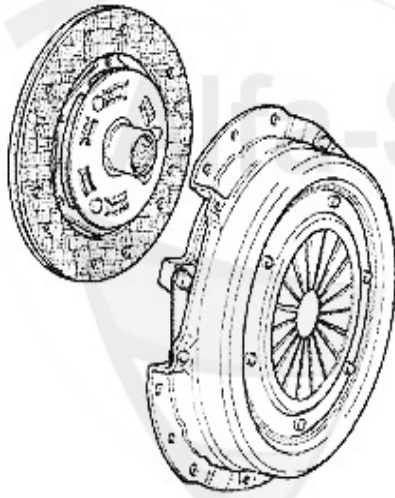

Kupplungs-Kit/Clutch Set 156 2.4 JTD 20V

Life-Service.com
1. KK 192735
Hurtienne

---

1 KK192735

Kupplungs-Kit 156,166 2.4 JTD 20V (ohne Ausrücker)

286.22 EUR