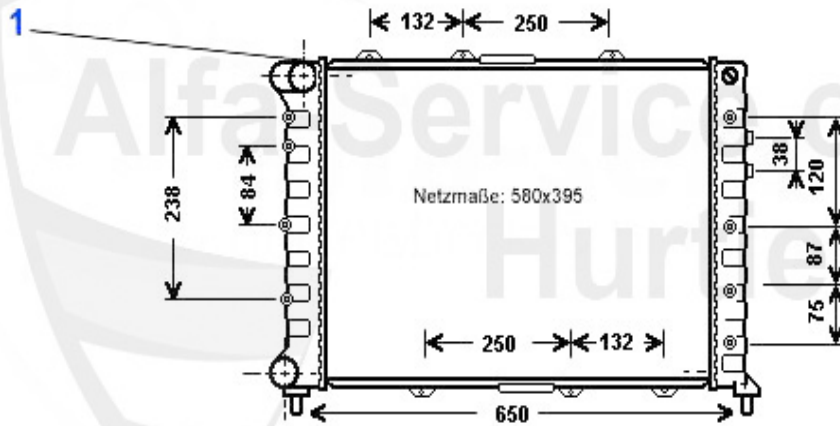

Kühler/Radiator 156 JTS

1 MK22997

Motorkühler 156 TS 16V/2.5 V6 mit Klima

368.19 EUR