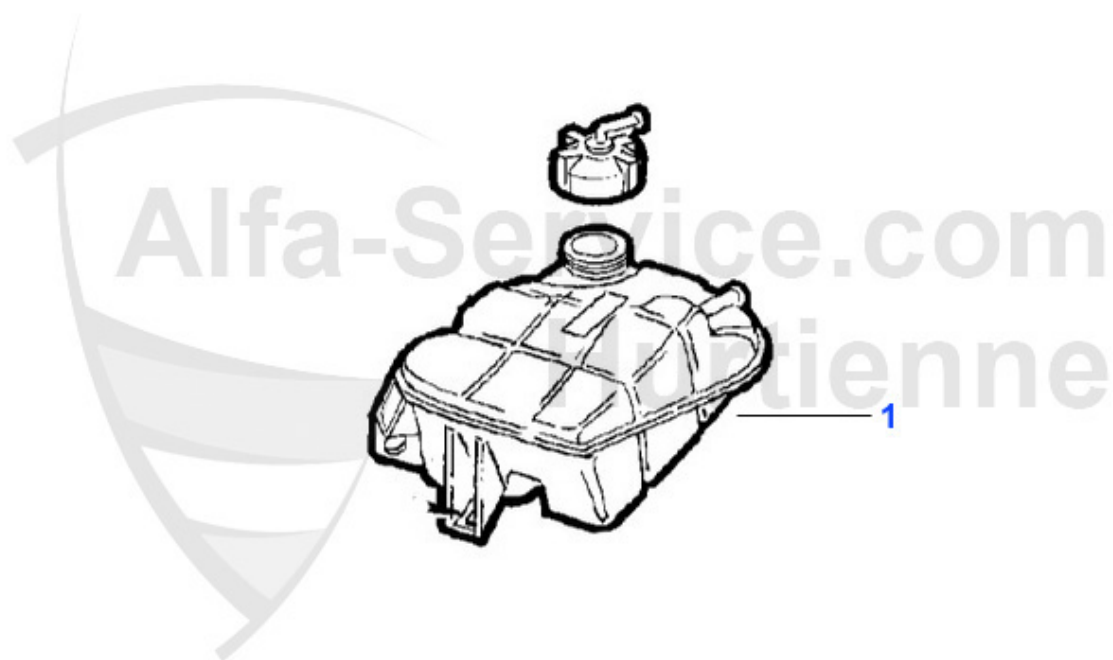

Thermostat 156 TS

1 TH650688

Thermostat 145/6/7, 156, GTV 916, 1.6/1.8/2.0 ie TS Bj.

69.00 EUR

Wasserpumpe/Waterpump 156 TS

1. WP 00410
1.6/1.8 >2002
Ø 67.8 mm

2. WP 00310
1.6/1.8 2002>
2.0
Ø 70.8 mm

1	WP00410	Wasserpumpe 145/6 1.6 ie 16V TS, 155/6 1.6/1.8 ie 16V T	65.00 EUR
2	WP00310	Wasserpumpe 145/6 1.4/1.6/1.8/2.0/ ie 16V TS, 147 1.6/2	72.49 EUR