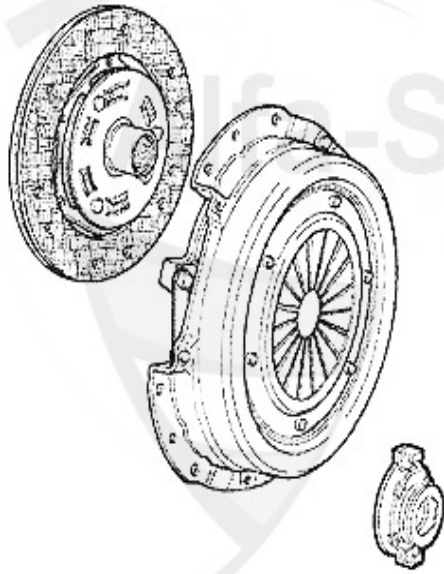

Kupplungs-Kit/Clutch Set 164 3.0 QV 24V Bj. 92>

---

1. KK 727001

Ø 235 mm

---

1 KK727001

Kupplungs-Kit 155, 164 6-Zylinder Diverse Bj. 1992-1998

389.00 EUR