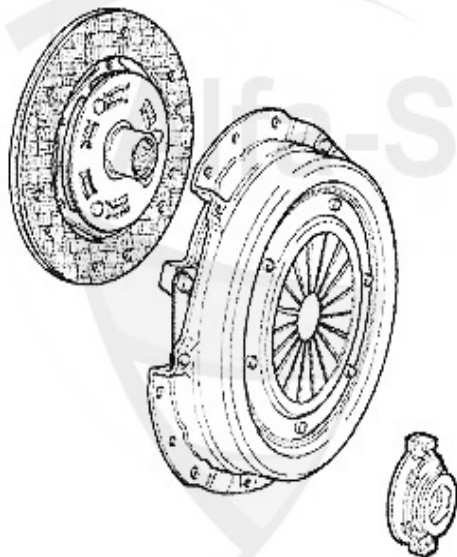

164/Super > Antrieb > Kupplung > Kupplungs-Kit 2.0 Turbo 4-Zyl.

Kupplungs-Kit/Clutch Set 164 2.0 Turbo 4-Cyl.

---

1. KK 222001

Ø 228 mm

---

1 KK222001

Kupplungs-Kit 164/Super 3.0 V6/2.5 TD,164 2.0 Turbo 4-Z

355.00 EUR