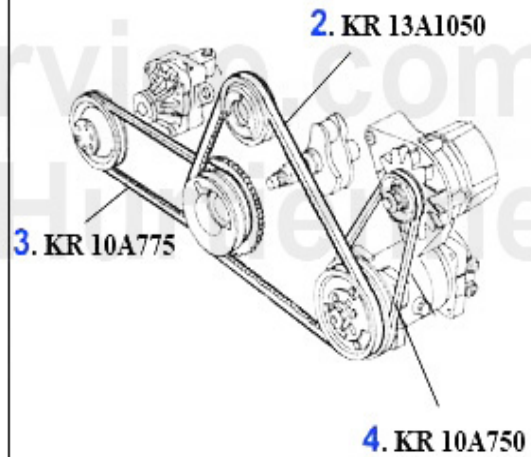

mit/with
Klimaanlage/AC: