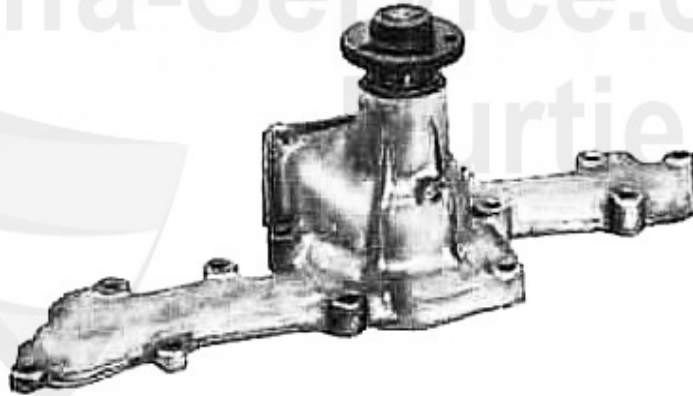

Wasserpumpe/Waterpump 164 2.0 V6 Turbo

---

1. WP 00910

---

1 WP00910

Wasserpumpe 75 3.0 V6 "Potenziato" 164 3.0 V6 1992, 2.0

155.00 EUR