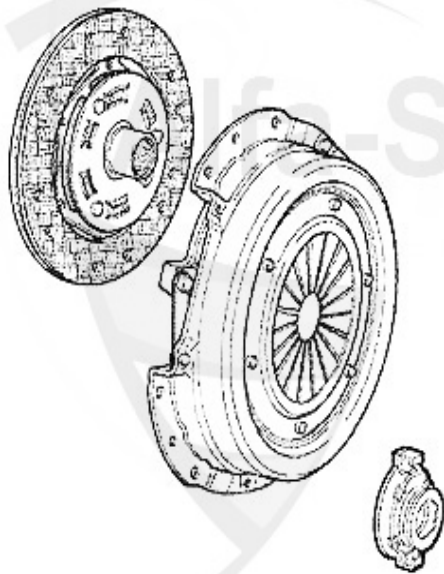

Kupplungs-Kit/Clutch Set 164/Super 3.0 V6 12V

---

1. KK 222001

Ø 228 mm

---

1 KK222001

Kupplungs-Kit 164/Super 3.0 V6/2.5 TD,164 2.0 Turbo 4-Z

355.00 EUR