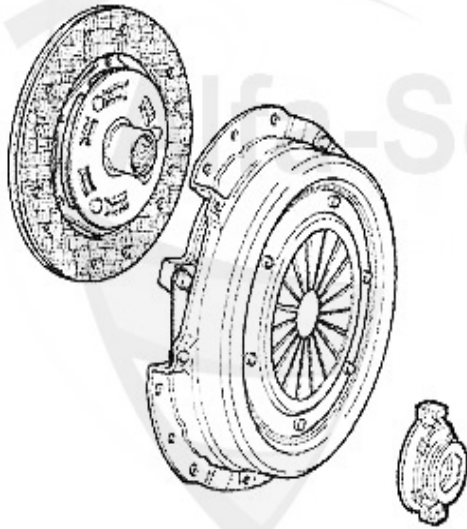

Kupplungs-Kit/Clutch Set 166 2.4 JTD 20V

Life-Service.com
1.KK 192735
Hurtienne

---

1 KK192735

Kupplungs-Kit 156,166 2.4 JTD 20V (ohne Ausrücker)

286.22 EUR