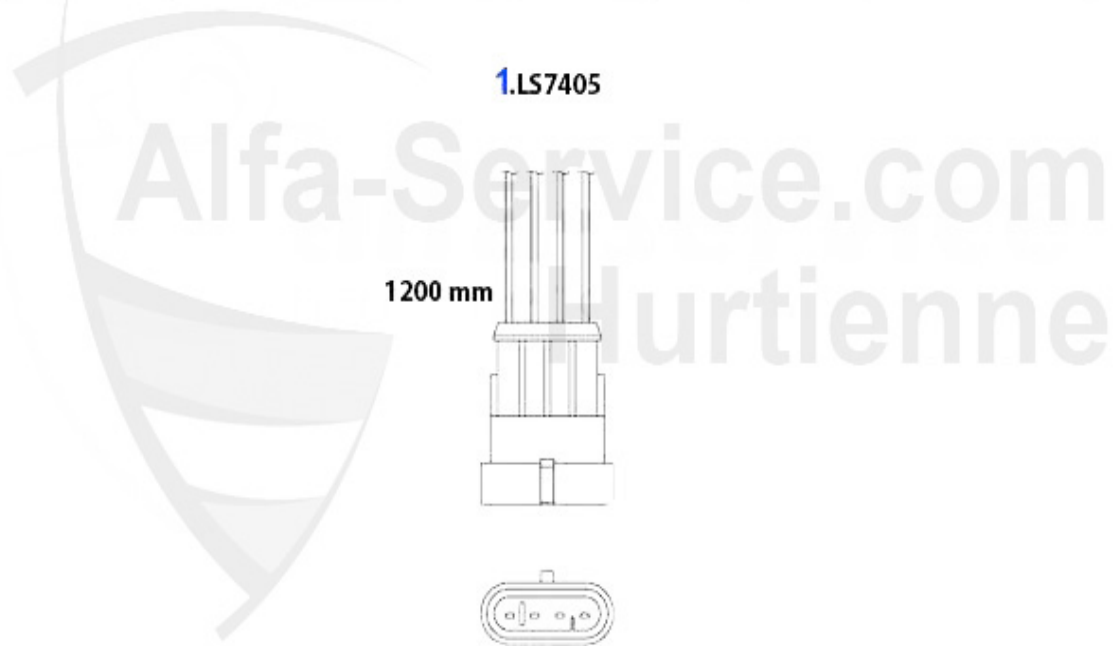

Lambda-Sonde/Lambda Probe 166 2.5/3.0 V6 24V CF2

---

1 LS7405

Lambda-Sonde 145/6 1.4/1.6/1.8/16V TS/2.0 QV,156 1.6 16

127.00 EUR