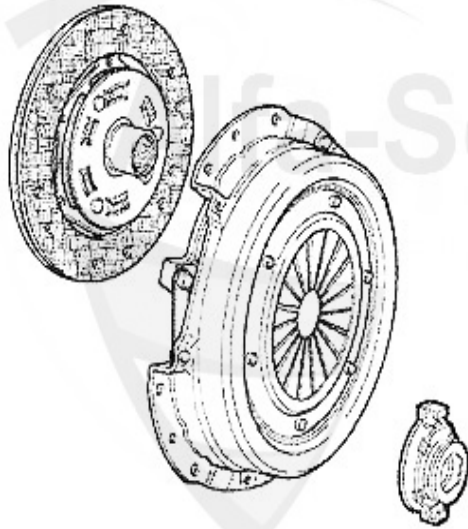

Kupplungs-Kit/Clutch Set 166 2.0 V6 Turbo

---

1. KK 740355

Ø 235 mm

---

1 KK740355

Kupplungs-Kit 166 2.0 V6 Turbo, 3.2 V6 24V

365.00 EUR