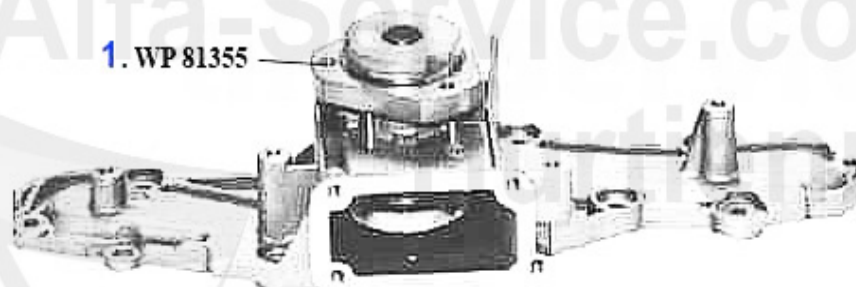

Wasserpumpe/Waterpump 166 V6 24V

---

1 WP81355

Wasserpumpe 147 3.2 GTA, 156 2.5 V6 24V, 166 V6 24V/2.0

158.00 EUR