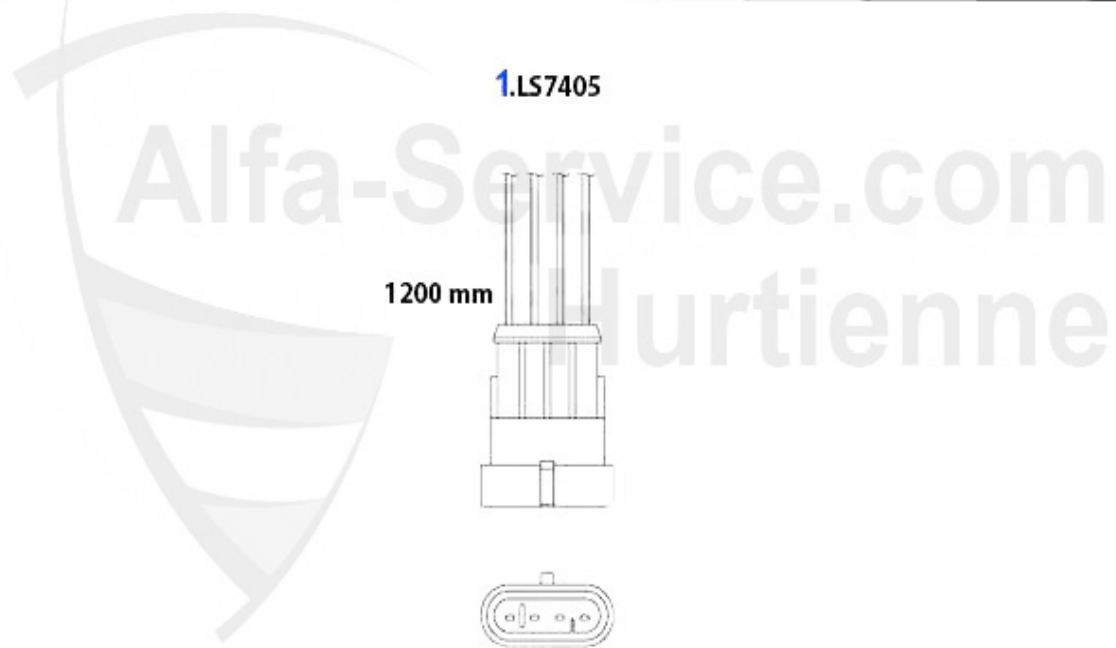

Lambda-Sonde/Lambda Probe 166 2.0 V6 Turbo

---

1 LS7405

Lambda-Sonde 145/6 1.4/1.6/1.8/16V TS/2.0 QV,156 1.6 16

127.00 EUR