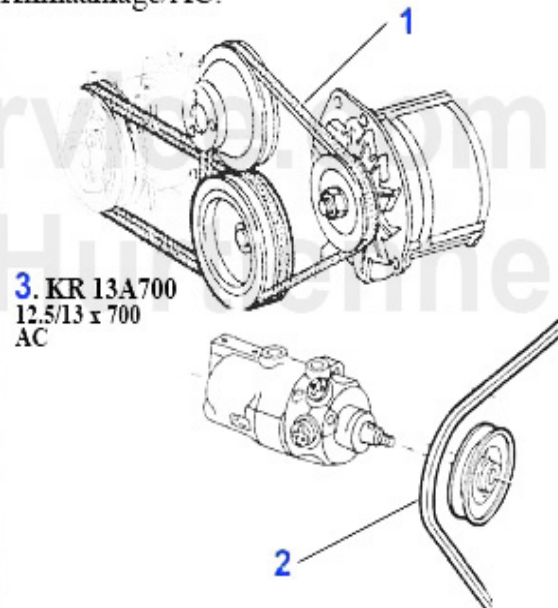

mit/with
Klimaanlage/AC: