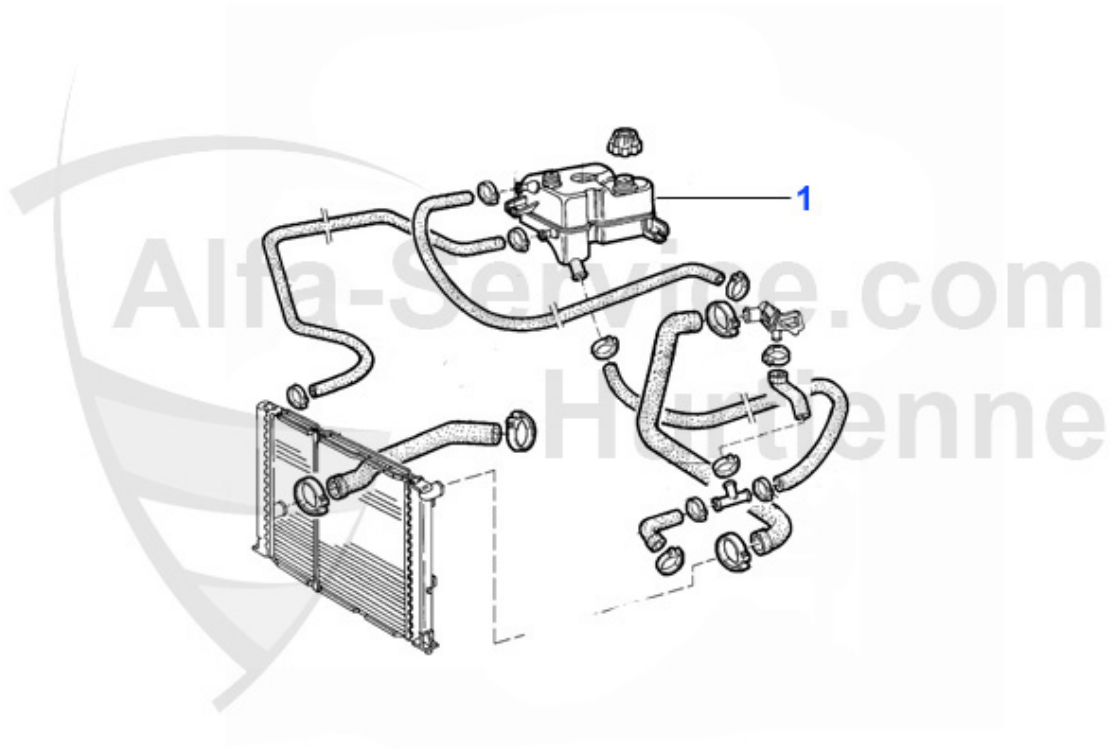

75 > Motor > Motorkühlung > 1.6/1.8/2.0/IE > Ausgleichbehälter

1 KWB33762

Kühlwasserbehälter Alfa 75 alle Modelle, inkl. Deckel

89.00 EUR