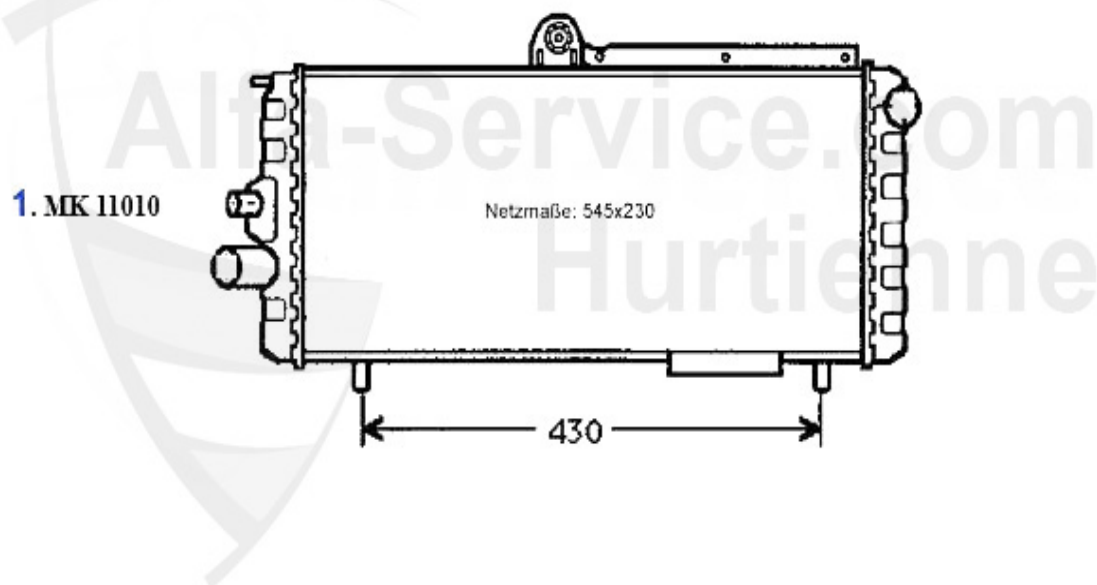

Kühler/Radiator Sud/Sprint (901/2)

---

1 MK11010

Motorkühler 33 (905),Arna,Sud/Sprint 1.2/1.3/1.5/1.7 bj

219.00 EUR