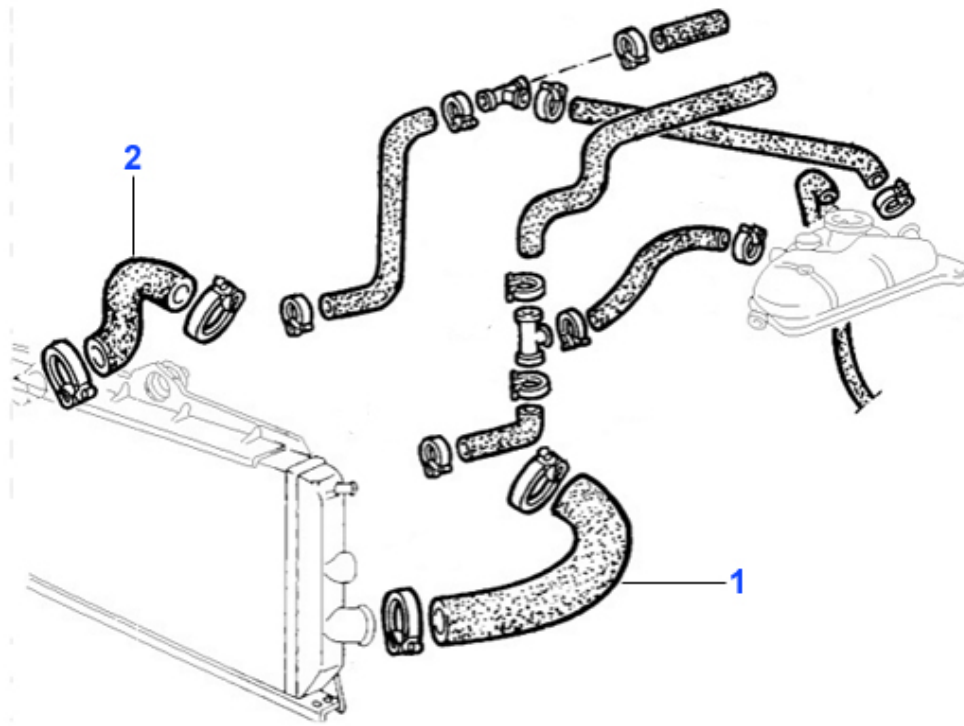

Alfa Sud/Sprint > Motor > Motorkühlung > Schläuche

1	KWS09745	Kühlwasserschlauch unten Sud/Sprint > Mot.058086	Preis auf Anfrage
2	KWS02968	Kühlwasserschlauch oben Sud/Sprint, 33 (905)	20.50 EUR