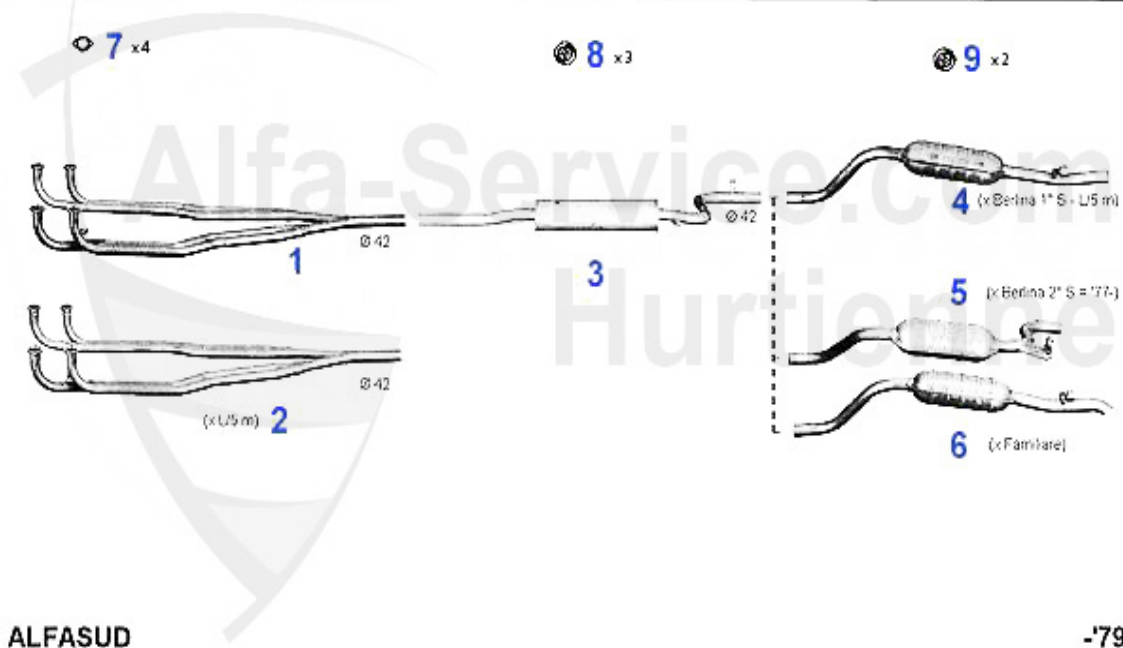

Abgasanlage/Exhaust System Sud Bj. >79

ALFASUD

-79

1	VR105501	Hosenrohr Sud Berlina >76	81.04 EUR
2	VR106001	Hosenrohr Sud 1.2-1.5, Berlina 2.S 33 1.5 & QV (905), 1.	155.00 EUR
3	MSD106076	Mittelschalldämpfer Sud 1.3/ti & 1.5/ti/S 33 (905) 1.3/	129.00 EUR
4	NSD105507	Endtopf Sud Berlina 1. Serie Bj. >1977	125.00 EUR
5	NSD105707	Endtopf Sud Berlina 2. Serie 1977-79	169.00 EUR
6	NSD105807	Endtopf Sud Familiare Bj. >79	91.30 EUR
7	SAT094405	Abgaskrümmerdichtung Arna, Sud/Sprint, 33 (905/7), 145/6	2.90 EUR
8	SAT091012	Gummi/Auspuffaufhängung diverse Modelle	4.00 EUR