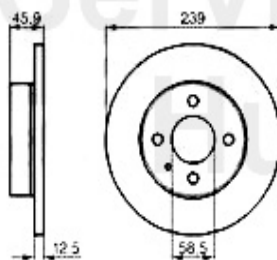

3. BS 118611
1.3/1.5 Sprint 1982-87
vorne/front