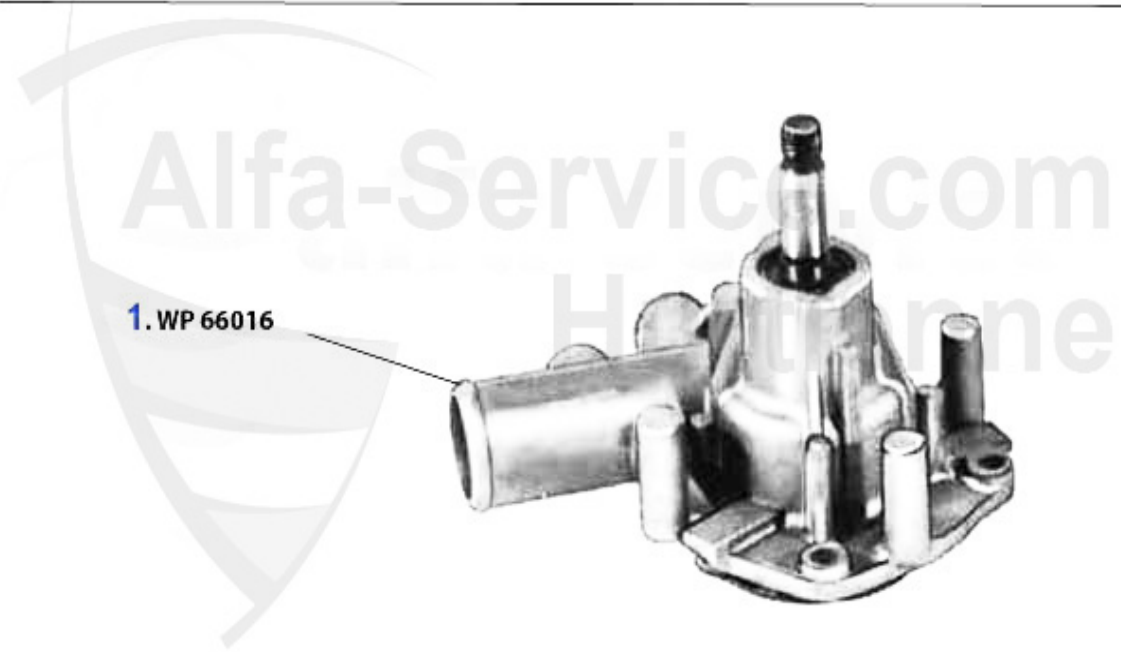

Wasserpumpe/Waterpump Alfetta 2.0 TD

---

1 WP66016

Wasserpumpe Alfetta 2.0 TD

85.68 EUR