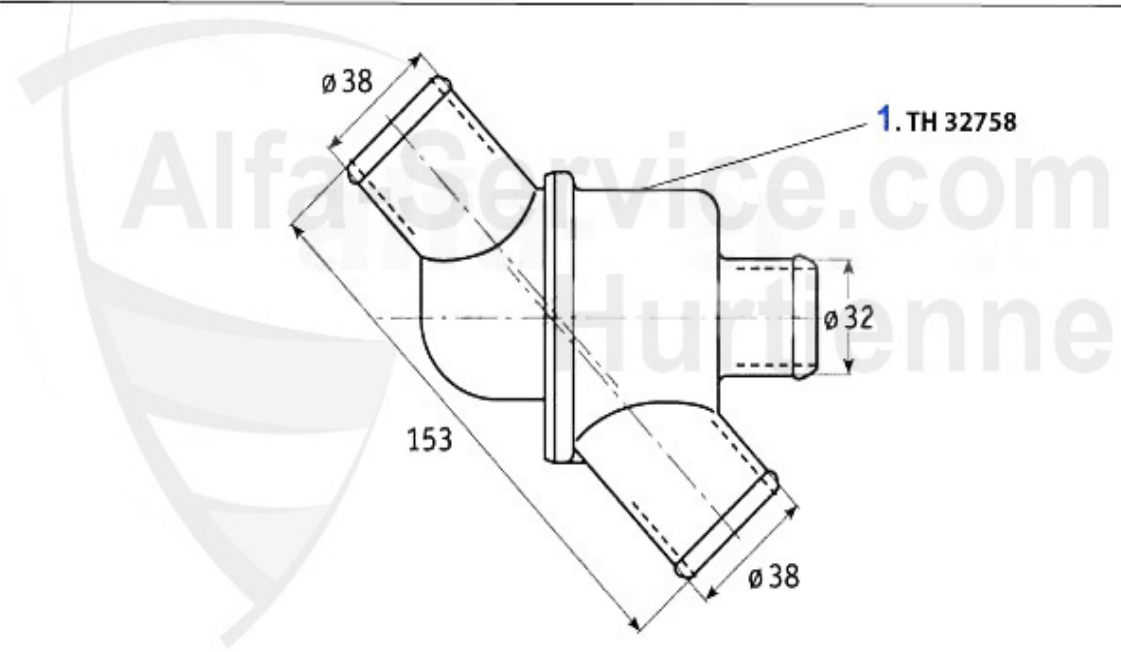

Thermostat Alfetta 2.4 TD

1 TH32758	Thermostat Alfetta 2.0/2.4 TD	94.89 EUR