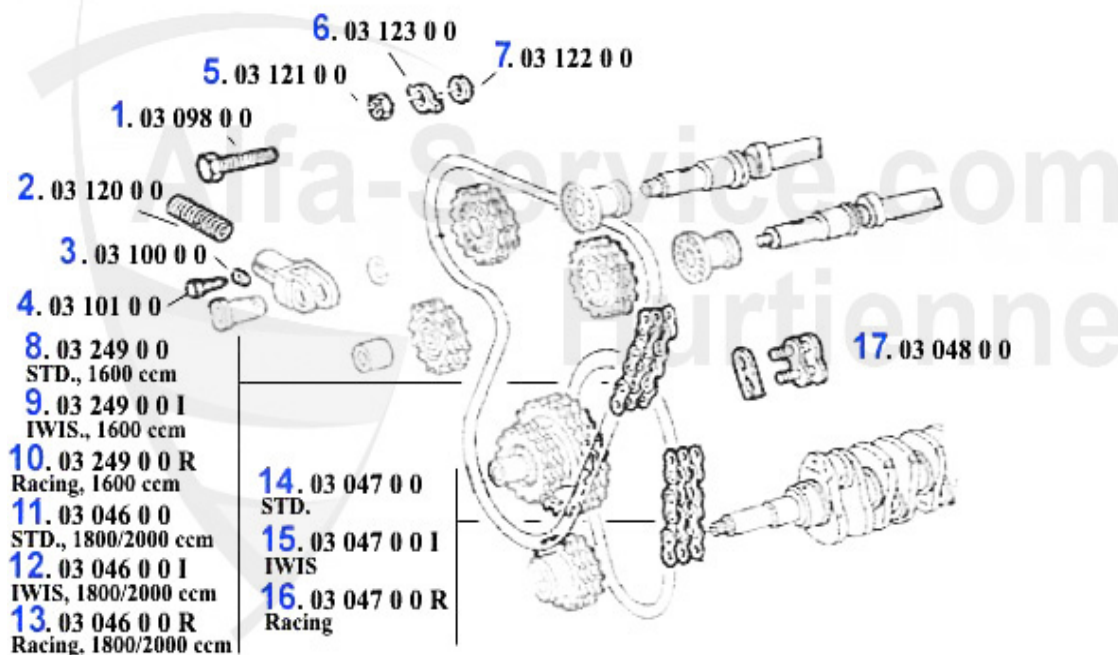

Steuerkette/Timing Chain Alfetta

1	03 098 0 0	Nockenwellensicherungsschraube	3.00 EUR
2	03 120 0 0	Feder f. Kettenspanner	7.90 EUR
3	03 100 0 0	Keil Kettenspanner	4.50 EUR
4	03 101 0 0	Schraube für Kettenspanner	6.50 EUR
5	03 121 0 0	Befestigungsmutter Kettenrad Nocke	2.20 EUR
6	03 123 0 0	Sicherungsblech Nockenwelle	2.34 EUR
7	03 122 0 0	Unterlegscheibe f.Bef-mutter Nocke	1.25 EUR
8	03 249 0 0	Steuerkette lang 1600 inkl. Kettenschloß	41.50 EUR
9	03 249 0 0 I	Steuerkette IWIS 1600 inkl. Kettenschloß	89.00 EUR
10	03 249 0 0 R	IWIS RACING Steuerkette 1600 inkl. Kettenschloß	104.90 EUR
11	03 046 0 0	Steuerkette lang 1750-2000 inkl. Kettenschloß	44.49 EUR
12	03 046 0 0 I	Steuerkette IWIS 1750-2000 Lang inkl. Kettenschloß	95.00 EUR
13	03 046 0 0 R	IWIS RACING Steuerkette 1750-2000 inkl. Kettenschloß	104.90 EUR
14	03 047 0 0	Steuerkette 1300-2000 kurz endlos	24.50 EUR
15	03 047 0 0 I	Steuerkette IWIS 1300-2000 kurz endlos	55.00 EUR
16	03 047 0 0 R	IWIS RACING Steuerkette kurz 1300-2000 endlos	69.00 EUR
17	03 048 0 0	Kettenschloß	4.50 EUR
18	03 118 0 0	Lagerhülse im Motorblock für Kettenrad 1300/1600/1750 n	15.90 EUR
19	03 124 0 0	Lagerhülse im Motorblock für Kettenrad 2000cc (14,5mm),	15.90 EUR