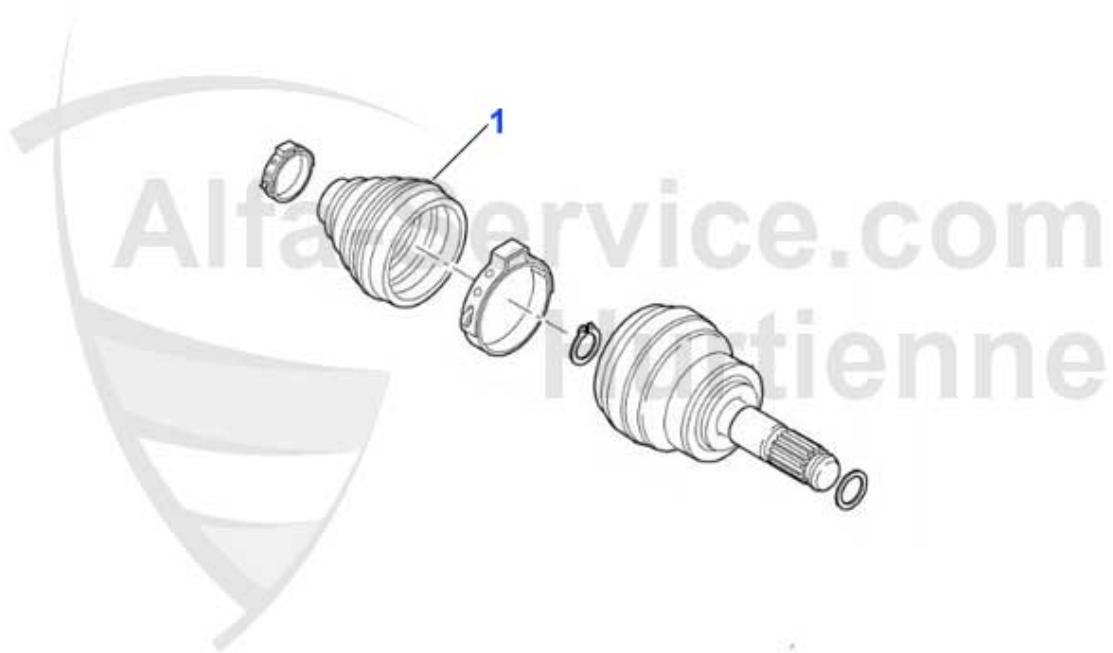

Brera/Spider (939) > Antrieb > Antriebswelle > 2.4 JTD

1	AMS15480-2	Achsmanschette AR159 2,4JTD/Brera ab 2005/Spider ab 200	22.00 EUR
1	AMS15480-1	Achsmanschette AR159 1,8 Radseite	13.99 EUR
1	AMS15480	Achsmanschette AR159 1,9/2,2/1,9JT D/ Radseite (Brera a	17.90 EUR