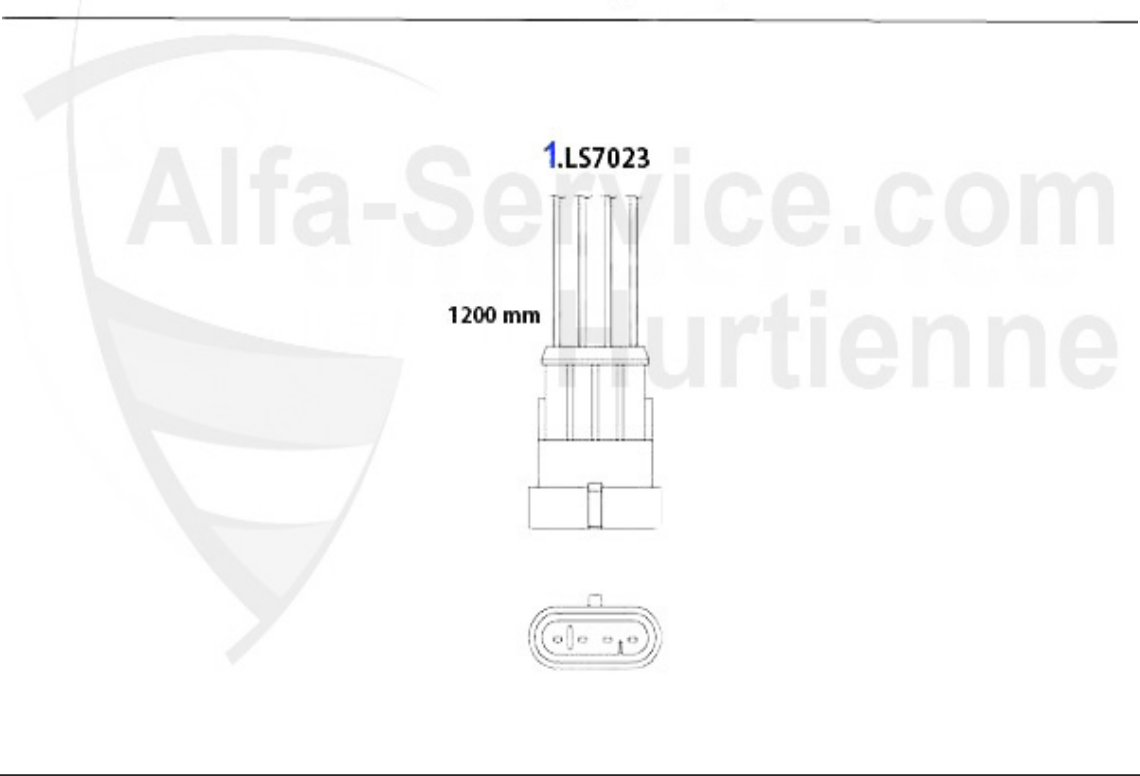

Brera/Spider (939) > Auspuff > Lambda Sonde > 3.0 V6 12V

Lambda-Sonde/Lambda Probe gtv/spider (916) 3.0 V6 12V

---

1 LS7023

Lambda-Sonde 145/6 2.0 16V TS bj. 11.96>,156 1.6 16V TS

78.99 EUR