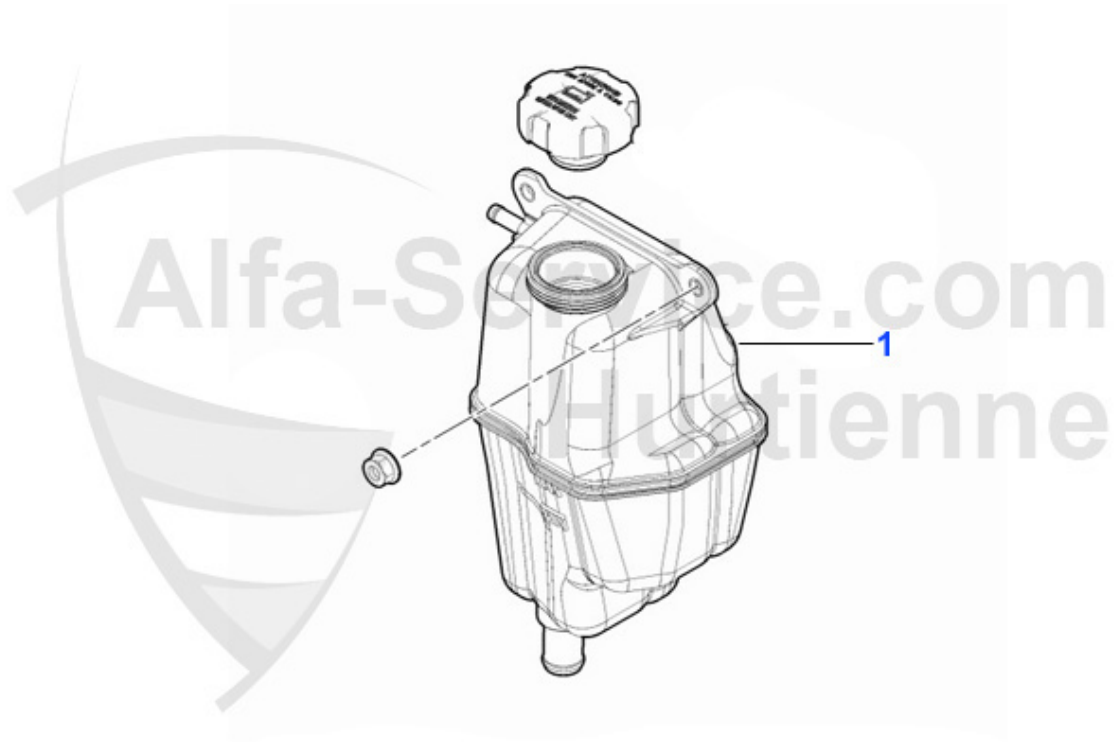

1 KWB16508 Kühlwasserausgleichsbehälter 159 05-10/ Brera 05-10/ Sp

29.50 EUR