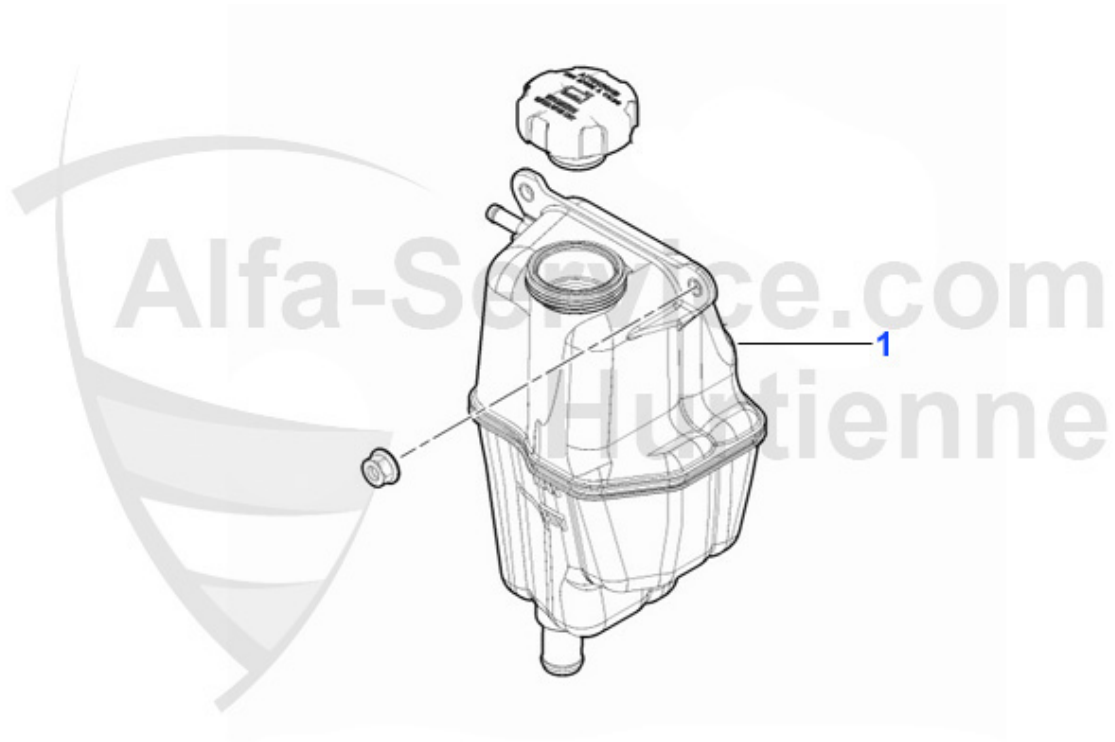

1 KWB16508

Kühlwasserausgleichsbehälter 159 05-10/ Brera 05-10/ Sp

29.50 EUR