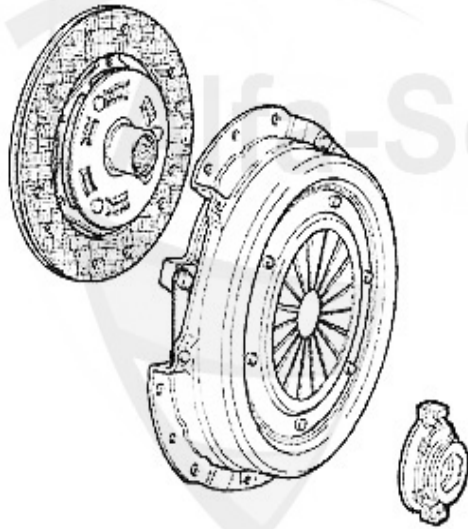

Ausrücker/Sleeve Bearing gtv/spider (916) 1.8/2,0 TS

1 FH1140

Führungshülse Ausrücker 145/6/7, 155/6, GTV/Spider 916,

49.00 EUR

Kupplungs-Kit/Clutch Set gtv/spider (916) 2.0 JTS

1. KK 190116
Ø 230 mm

1 KK190116