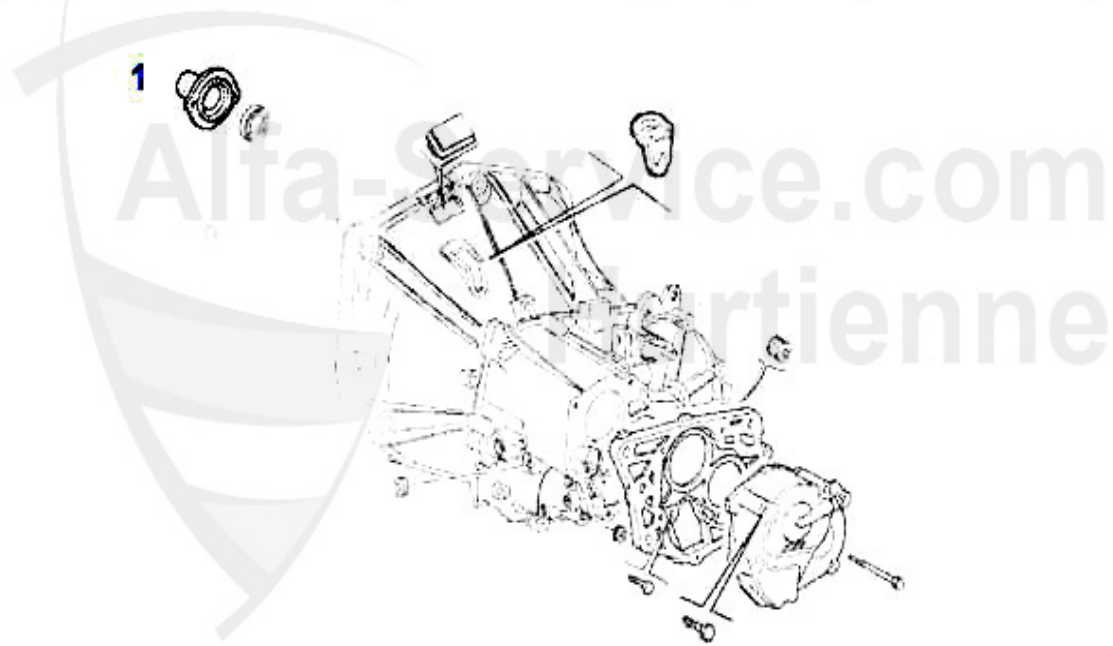

Ausrücker/Sleeve Bearing gtv/spider (916) 2.0 JTS

---

1 FH1140

Führungshülse Ausrücker 145/6/7, 155/6, GTV/Spider 916,

49.00 EUR