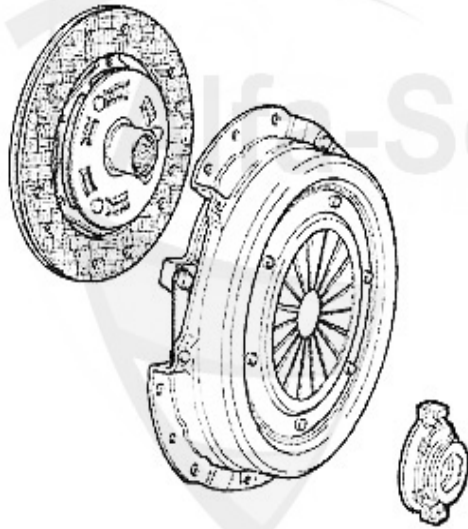

Kupplungs-Kit/Clutch Set gtv/spider (916) 1.8/2.0 TS

1. KK 576001
Ø 215 mm
1.8 TS

2. KK 789001
Ø 230 mm
2.0 TS

| | | | |
|---|----------|---|------------|
| 1 | KK576001 | Kupplungs-Kit 145/6 1.4/1.6/1.8 TS, GTV/Spider 916/155 | 207.00 EUR |
| 2 | KK789001 | Kupplungs-Kit 145/6,155 2.0 TS 16V GTV/Spider 916 2.0 T | 289.00 EUR |