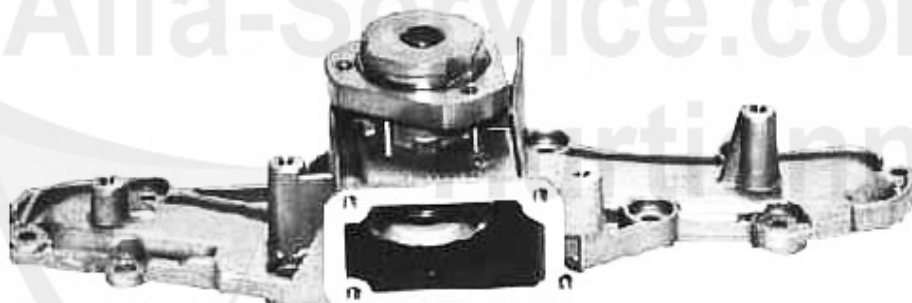

Wasserpumpe/Waterpump gtv/spider (916) V6 24V

---

1. WP 81355

---

1 WP81355

Wasserpumpe 147 3.2 GTA, 156 2.5 V6 24V, 166 V6 24V/2.0

158.00 EUR