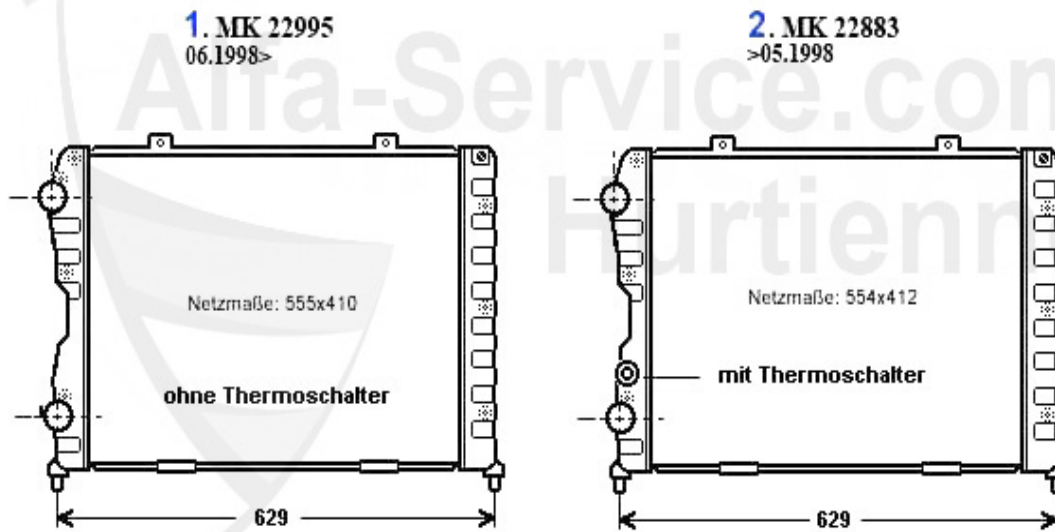

Motorkühler/Radiator gtv/spider (916) 3.0 V6

1	MK22995	Motorkühler GTV/Spider 916 1.8/2.0 16V TS ab # 6023207	359.00 EUR
2	MK22883	Motorkühler GTV/Spider 916 2.0 V6 Turbo, 3.0 V6 alle 1.	375.00 EUR