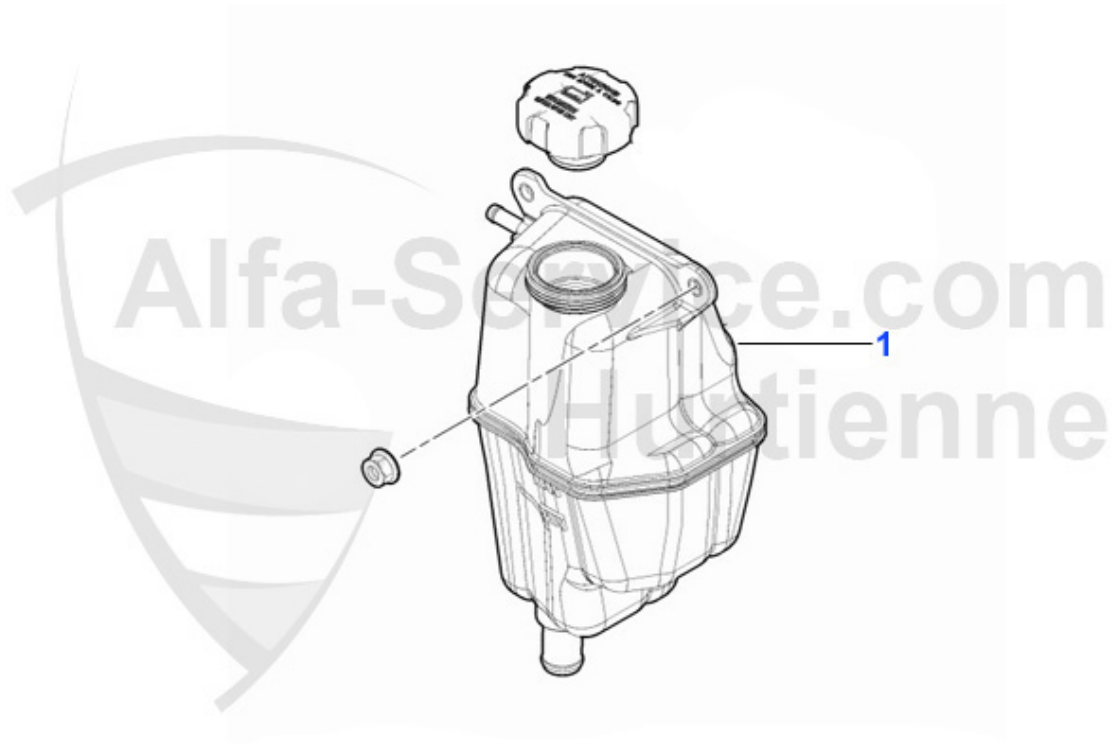

1 KWB16508

Kühlwasserausgleichsbehälter 159 05-10/ Brera 05-10/ Sp

29.50 EUR