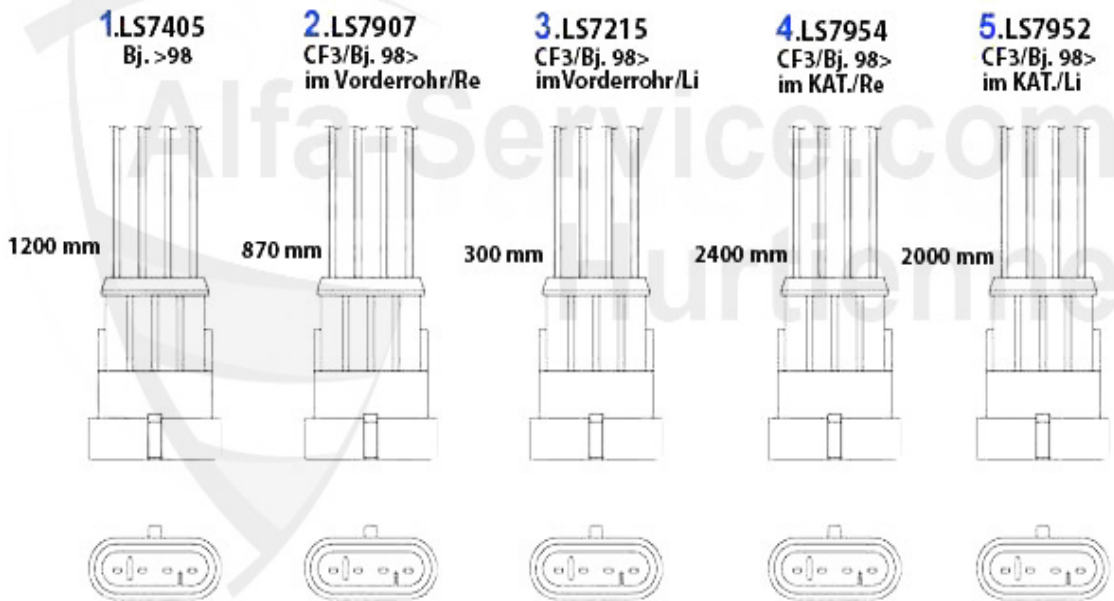

Lambda-Sonde/Lambda Probe gtv/spider (916) 3.0 V6 24V

1	LS7405	Lambda-Sonde 145/6 1.4/1.6/1.8/16V TS/2.0 QV,156 1.6 16	127.00 EUR
2	LS7907	Lambda-Sonde 147 GTA,156 2.5 V6 24V bj. 10.00>/3.2 GTA,	108.00 EUR
3	LS7215	Lambda-Sonde 147 1.6 16V TS ECO, 3.2 V6 24V GTA 166 2.5	111.82 EUR
4	LS7954	Lambda-Sonde 147 GTA,156 2.5 V6 24V bj. 01.02>/ 3.2 GTA	109.00 EUR
5	LS7952	Lambda-Sonde 147 GTA,156 2.5 V6 24V bj. 01.02>/3.2 GTA,	99.00 EUR