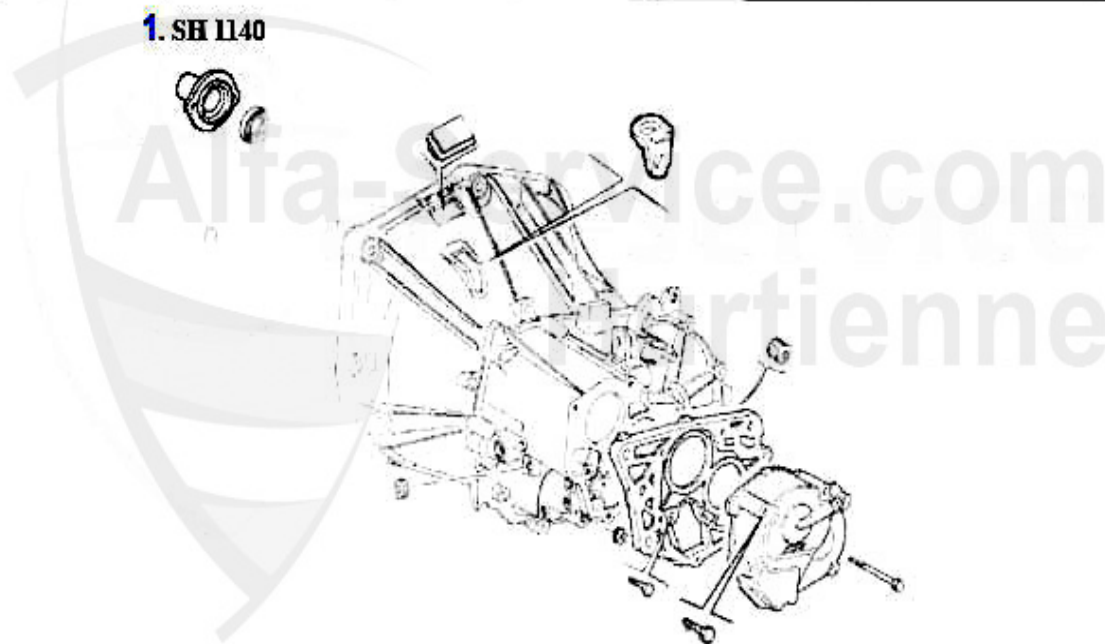

Ausrücker/Sleeve Bearing gtv/spider (916) 1.8/2,0 TS

1 FH1140

Führungshülse Ausrücker 145/6/7, 155/6, GTV/Spider 916,

49.00 EUR