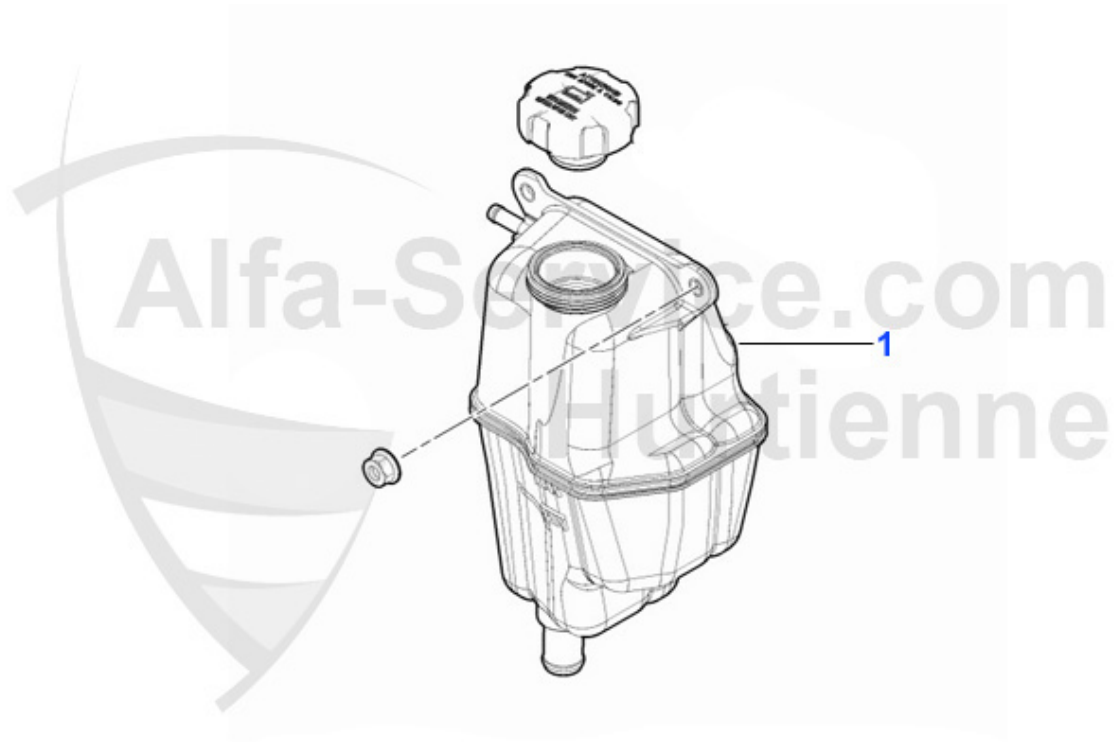

1 KWB16508

Kühlwasserausgleichsbehälter 159 05-10/ Brera 05-10/ Sp

29.50 EUR