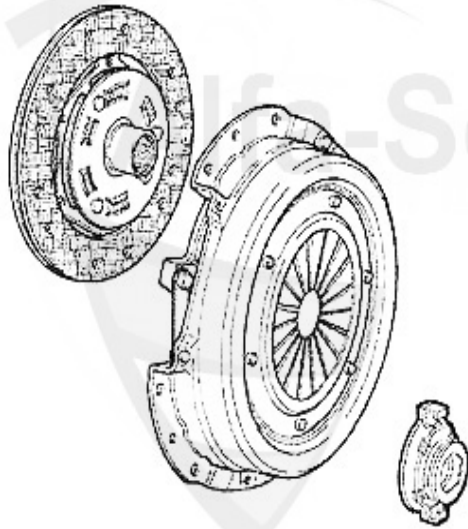

Kupplungs-Kit/Clutch Set gtv/spider (916) 3.2 V6 24V

---

1. KK 739521
Ø 235 mm

---

1 KK739521

Kupplungs-Kit 147/156/Nuovo GT/ GTV/Spider 916 3.2 V6 2

475.00 EUR