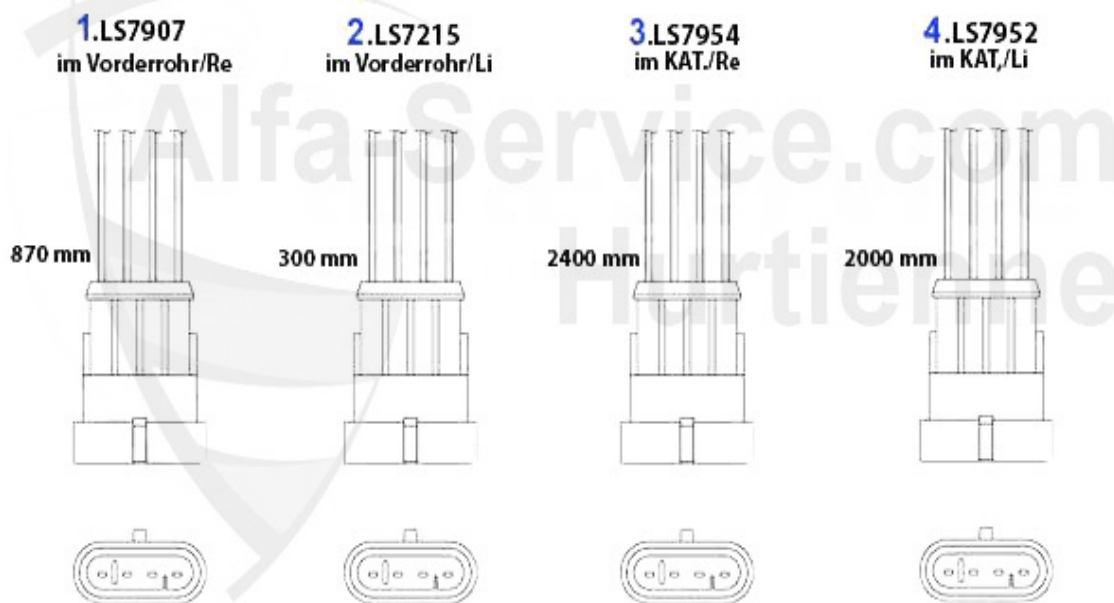

Brera/Spider (939) > Auspuff > Lambda Sonde > 3.2 V6 24V/GTA

Lambda-Sonde/Lambda Probe gtv/spider (916) 3.02 V6 24V/GTA

1	LS7907	Lambda-Sonde 147 GTA,156 2.5 V6 24V bj. 10.00>/3.2 GTA,	108.00 EUR
2	LS7215	Lambda-Sonde 147 1.6 16V TS ECO, 3.2 V6 24V GTA 166 2.5	111.82 EUR
3	LS7954	Lambda-Sonde 147 GTA,156 2.5 V6 24V bj. 01.02>/ 3.2 GTA	109.00 EUR
4	LS7952	Lambda-Sonde 147 GTA,156 2.5 V6 24V bj. 01.02>/3.2 GTA,	99.00 EUR