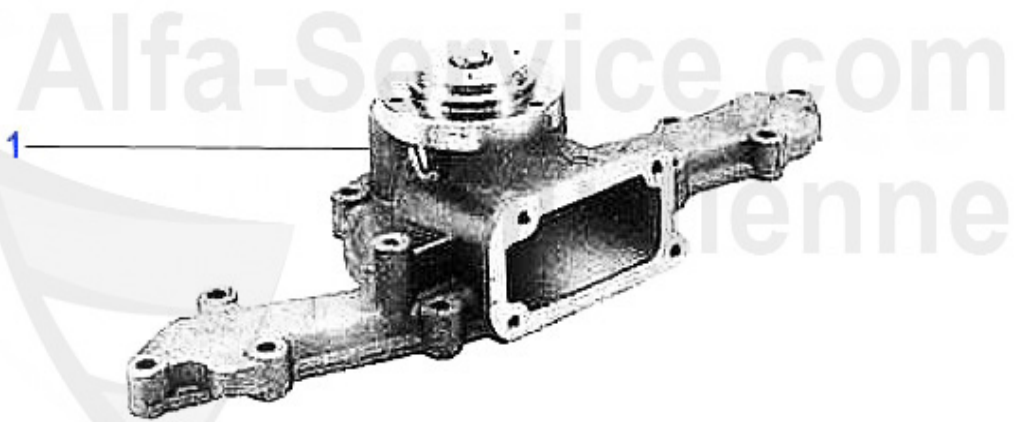

Thermostat gtv/spider (916) 3.0 V6

1. TH 657187

1 TH657187

Thermostat 155/156/166, GTV/Spider 916 6-Zylinder, Gehä

59.00 EUR

Brera/Spider (939) > Motor > Motorkühlung > 3.0 V6 > Wasserpumpe

Wasserpumpe/Waterpump gtv/spider (916) 3.0 V6