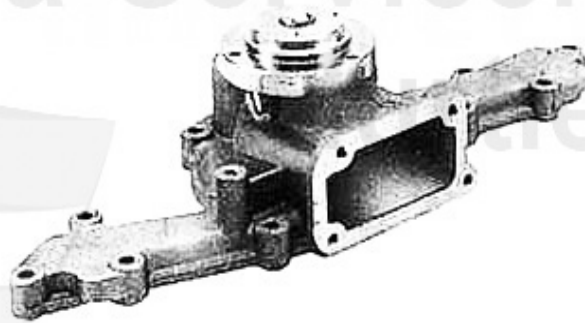

375.00 EUR

Thermostat gtv/spider (916) 2.0 V6 Turbo

1. TH 614637

1 TH614637

Thermostat gtv/spider (916) 2.0 V6 Turbo

153.51 EUR

Brera/Spider (939) > Motor > Motorkühlung > 2.0 V6 Turbo > Wasserpumpe

Wasserpumpe/Waterpump gtv/spider (916) 2.0 V6 Turbo