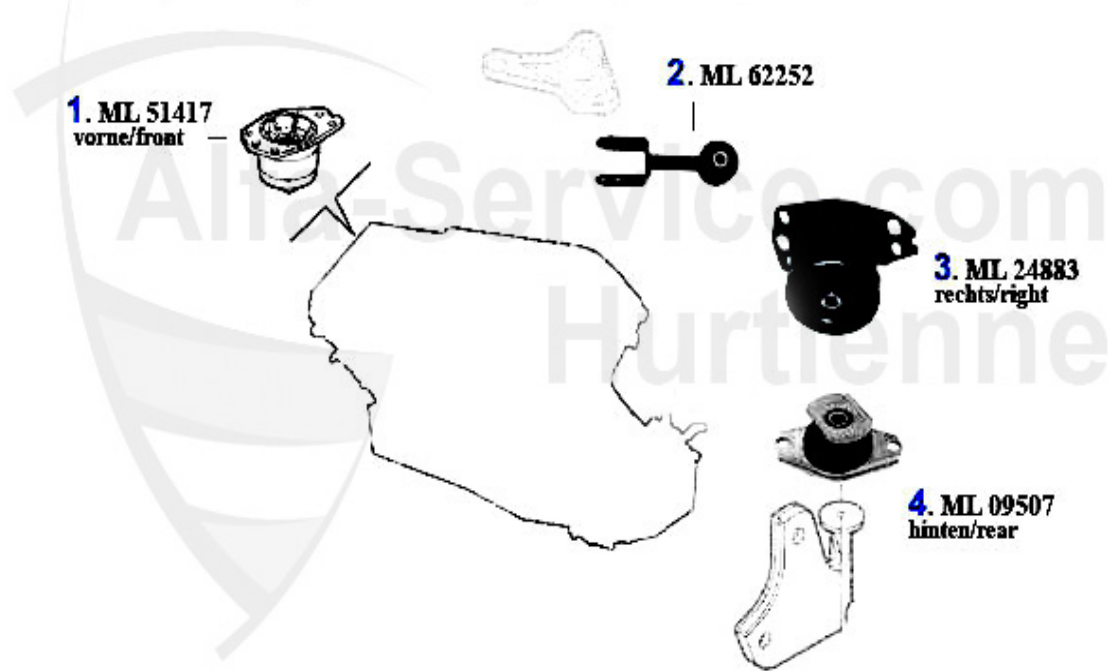

Motorlager/Enginemount gtv/spider (916) 2.0 V6 Turbo

---

3 ML24883

Motorlager HR GTV/Spider 916 V6

120.00 EUR