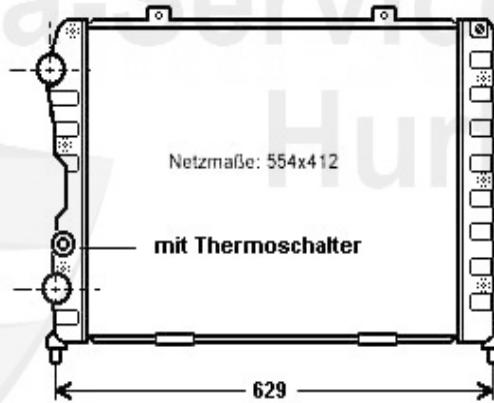

Kühler/Radiator gtv/spider 2.0 V6 Turbo

1. MK 22883

1 MK22883

Motorkühler GTV/Spider 916 2.0 V6 Turbo, 3.0 V6 alle 1.

375.00 EUR