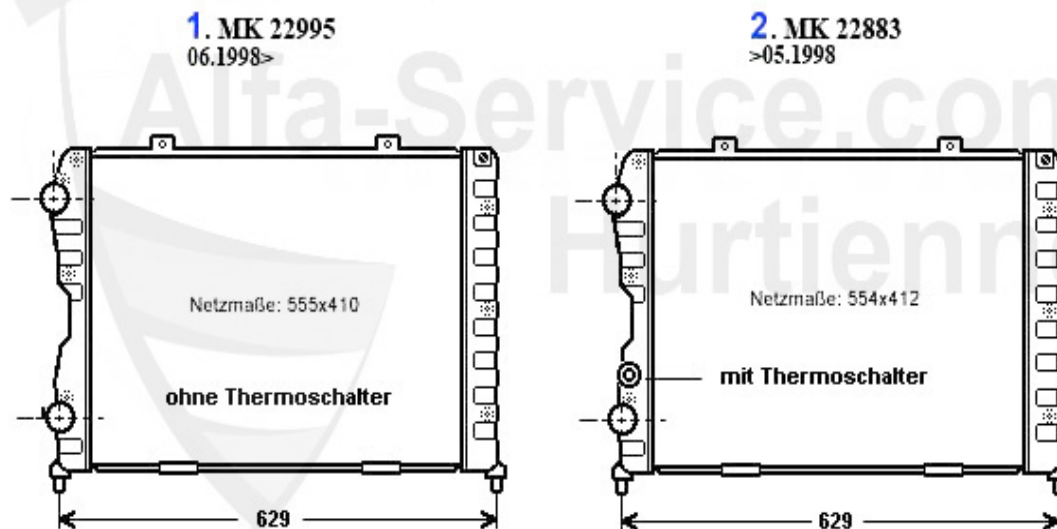

Motorkühler/Radiator gtv/spider (916) V6 24V

1	MK22995	Motorkühler GTV/Spider 916 1.8/2.0 16V TS ab # 6023207	359.00 EUR
2	MK22883	Motorkühler GTV/Spider 916 2.0 V6 Turbo, 3.0 V6 alle 1.	375.00 EUR