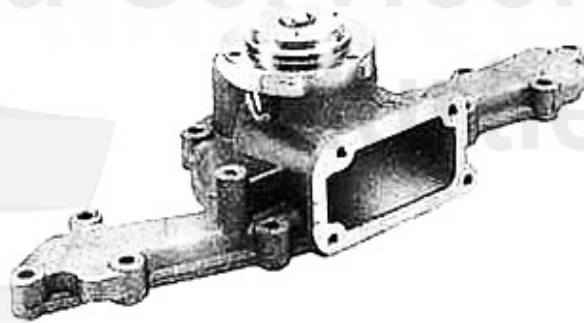

1. TH 614637

1 TH614637

Thermostat gtv/spider (916) 2.0 V6 Turbo

153.51 EUR

GTV/Spider (916) > Motor > Motorkühlung > 2.0 V6 Turbo > Wasserpumpe

Wasserpumpe/Waterpump gtv/spider (916) 2.0 V6 Turbo

1 WP01110