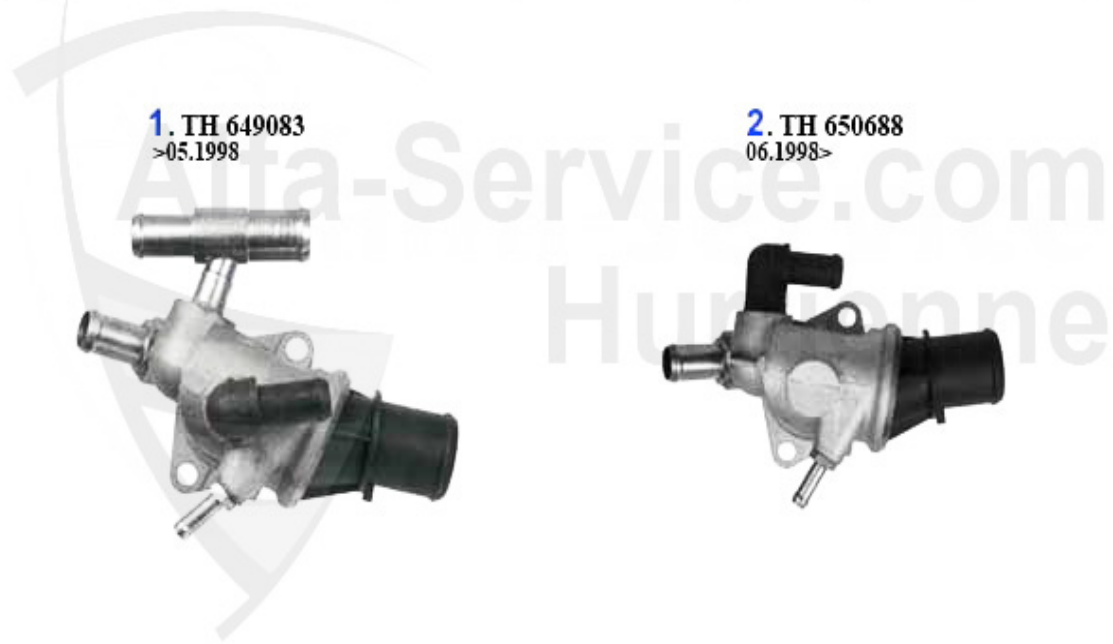

Thermostat gtv/spider (916) 1.8/2.0 TS

1	TH649083	Thermostat 145/6, 155, GTV/Spider 916 1.8/2.0 ie TS, Ge	98.00 EUR
2	TH650688	Thermostat 145/6/7, 156, GTV 916, 1.6/1.8/2.0 ie TS Bj.	69.00 EUR