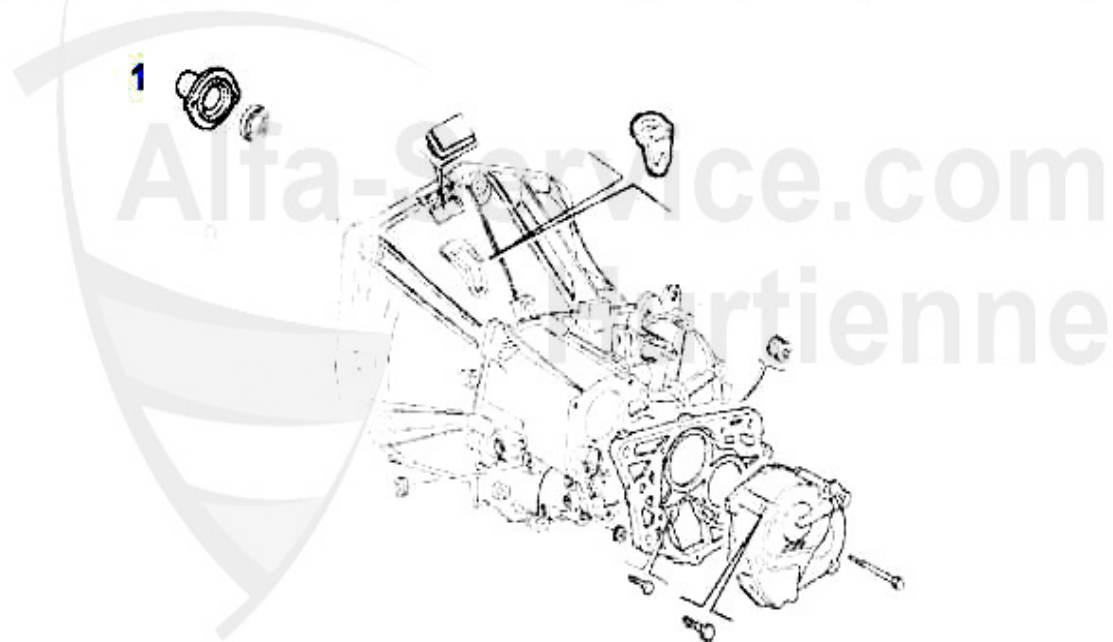

Ausrücker/Sleeve Bearing gtv/spider (916) 2.0 JTS

---

1 FH1140

Führungshülse Ausrücker 145/6/7, 155/6, GTV/Spider 916,

49.00 EUR