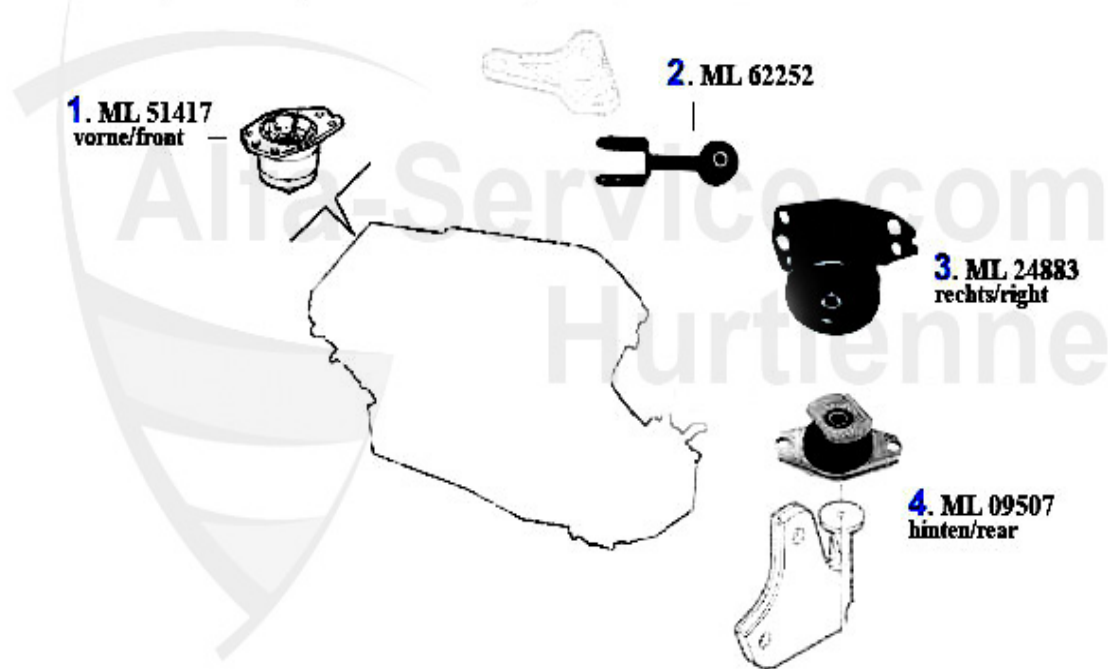

Motorlager/Enginemount gtv/spider (916) 2.0 V6 Turbo

---

3 ML24883

Motorlager HR GTV/Spider 916 V6

120.00 EUR