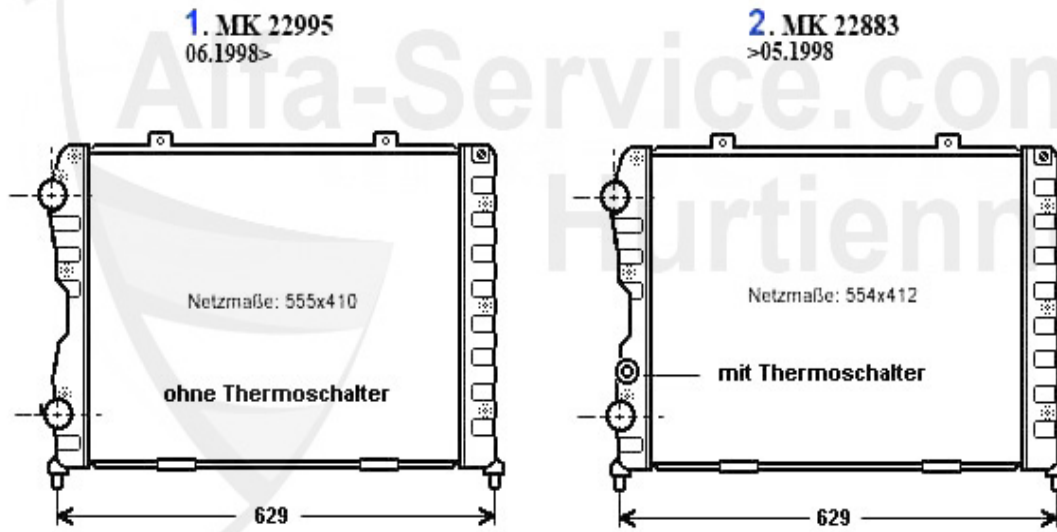

Motorkühler/Radiator gtv/spider (916) 3.0 V6

1	MK22995	Motorkühler GTV/Spider 916 1.8/2.0 16V TS ab # 6023207	359.00 EUR
2	MK22883	Motorkühler GTV/Spider 916 2.0 V6 Turbo, 3.0 V6 alle 1.	375.00 EUR