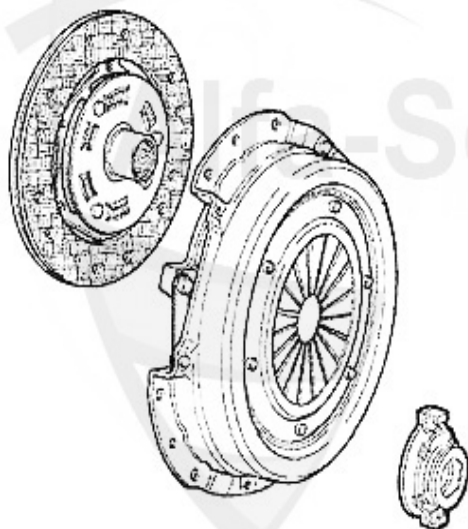

Kupplungs-Kit/Clutch Set gtv/spider (916) 3.2 V6 24V

---

1. KK 739521
Ø 235 mm

---

1 KK739521

Kupplungs-Kit 147/156/Nuovo GT/ GTV/Spider 916 3.2 V6 2

475.00 EUR