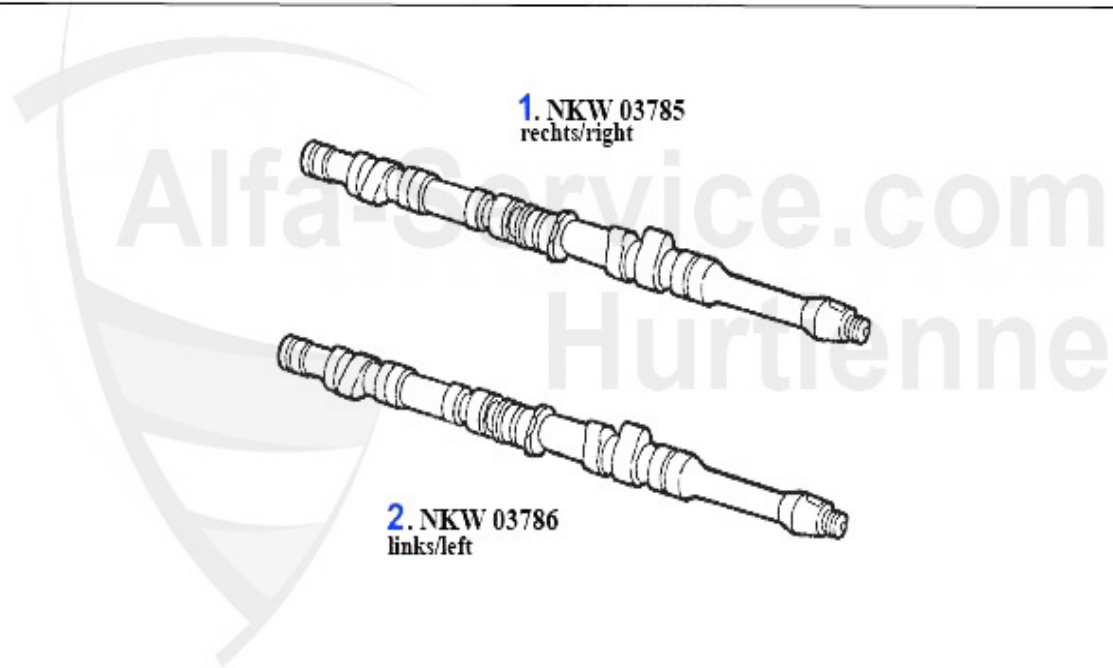

Nockenwelle/Camshaft gtv/spider 3.0 V6 12V

2	NKW03786	Nockenwelle links gtv/spider (916) 3.0 V6 (nicht 24V)

439.11 EUR