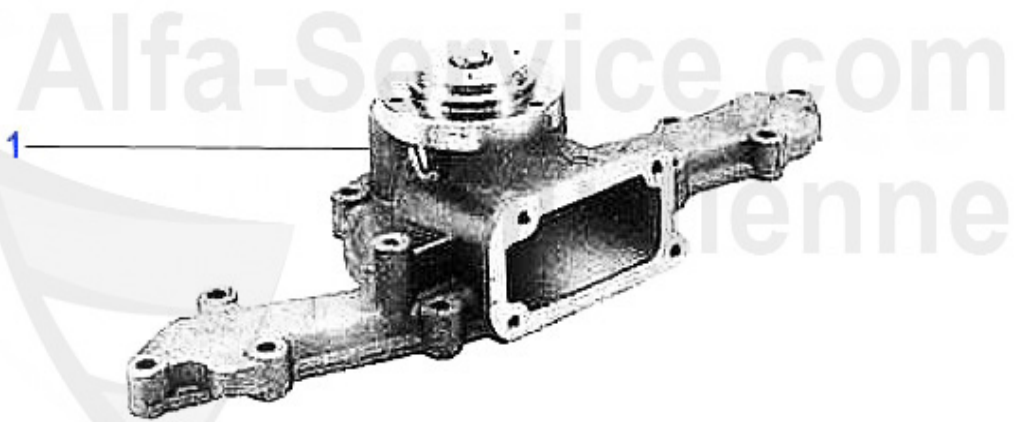

Thermostat gtv/spider (916) 3.0 V6

1. TH 657187

1 TH657187

Thermostat 155/156/166, GTV/Spider 916 6-Zylinder, Gehä

59.00 EUR

GTV/Spider (916) > Motor > Motorkühlung > 3.0 V6 > Wasserpumpe

Wasserpumpe/Waterpump gtv/spider (916) 3.0 V6