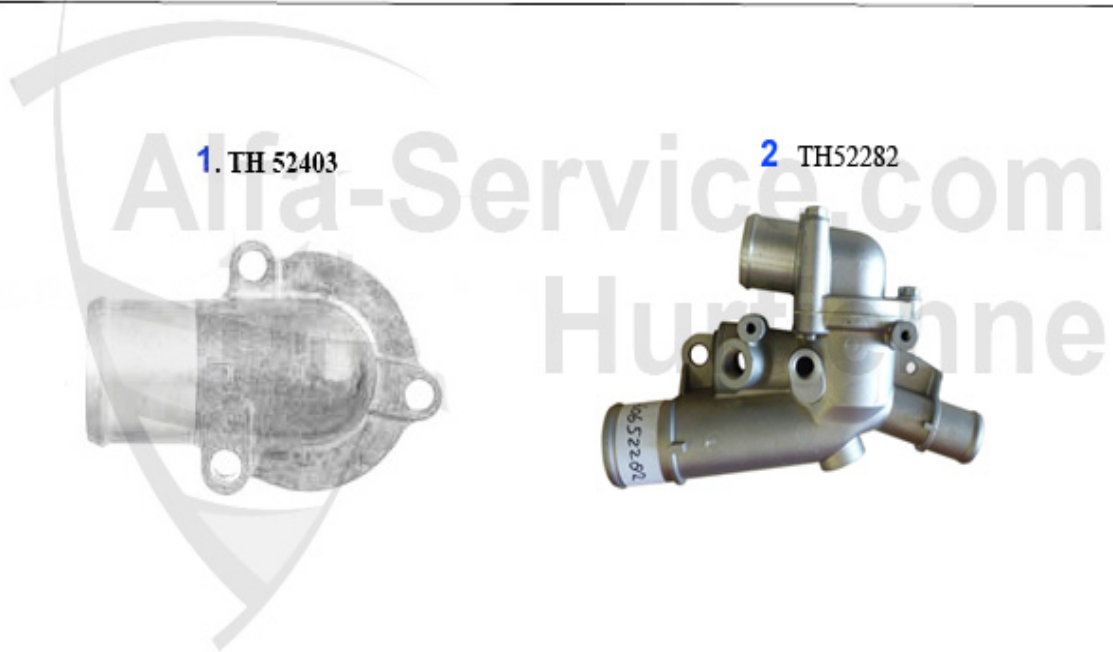

Thermostat gtv/spider (916) V6 24V

1	TH52403	Thermostat 147 3.2 GTA GTV/Spider 916 3.0/3.2 V6 24V Öff	85.00 EUR
2	TH52282	Thermostat GTV 3,0V6 24V inkl. Verteilerstück (95-98)	190.17 EUR