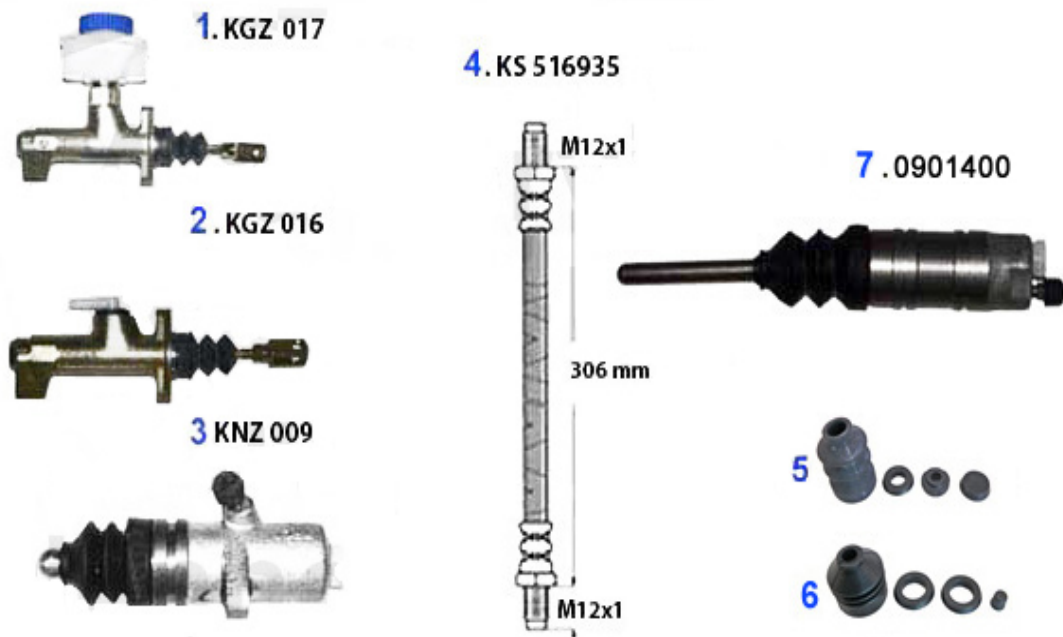

Kupplungsbetätigung/Clutch Actuation GTV/4/6 (116)

0	09 014 0 0	Kupplungsnehmerzylinder 105, passt auch für 116/162 V6	69.00 EUR
1	KGZ017	Kupplungsgeberzylinder Alfetta, Giulietta, GT/V/6 116 m	99.00 EUR
2	KGZ016	Kupplungsgeberzylinder 75, 90, Alfetta, Giulietta, Mont	79.00 EUR
3	KNZ009	Kupplungsnehmerzylinder 75,90 Alfetta, Giulietta, GTV4	65.00 EUR
4	KS516935	Kupplungsschlauch 75, 90, Alfetta, Giulietta, GTV 116,	Preis auf Anfrage
5	RKG1134	Rep-Satz Kupplungsgeber 116 RZ/SZ	29.50 EUR
6	RKN3156	Rep-Satz Kupplungsnehmer 116 RZ/SZ	29.50 EUR
7	09 014 0 0	Kupplungsnehmerzylinder 105, passt auch für 116/162 V6	69.00 EUR