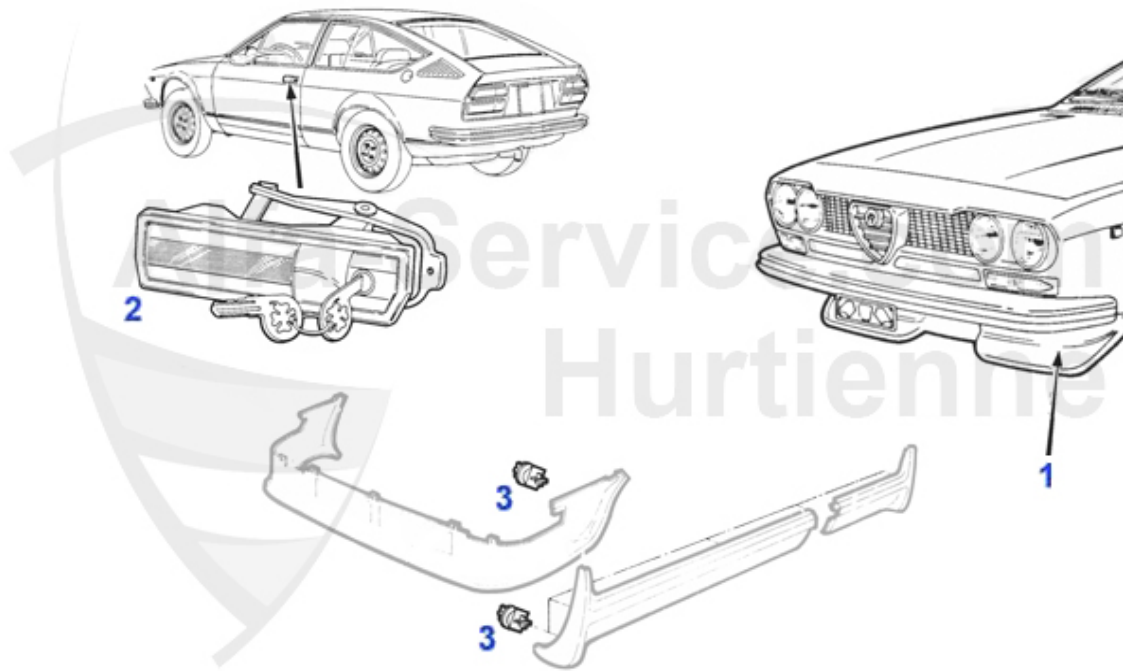

GTV/6 (116) > Karosserie > Karosserie Anbauteile

1	SP11600	Frontspoiler Alfetta GT/GTV Chrommodell 1974-80 2-teili	399.00 EUR
2	TG8501	Türgriffe Alfetta GT/V >'80, Montreal, Satz	359.00 EUR
3	ZL0748	Befestigungsklammer für Schwellerabdeckung GTV6, GTV ab	4.90 EUR
4	ZL20137	Schwellerabdeckung GTV/6 (116) rechts vorne	101.55 EUR
5	STF20134	Verkleidung f. Stoßfänger GTV/6 (116) HR	69.00 EUR