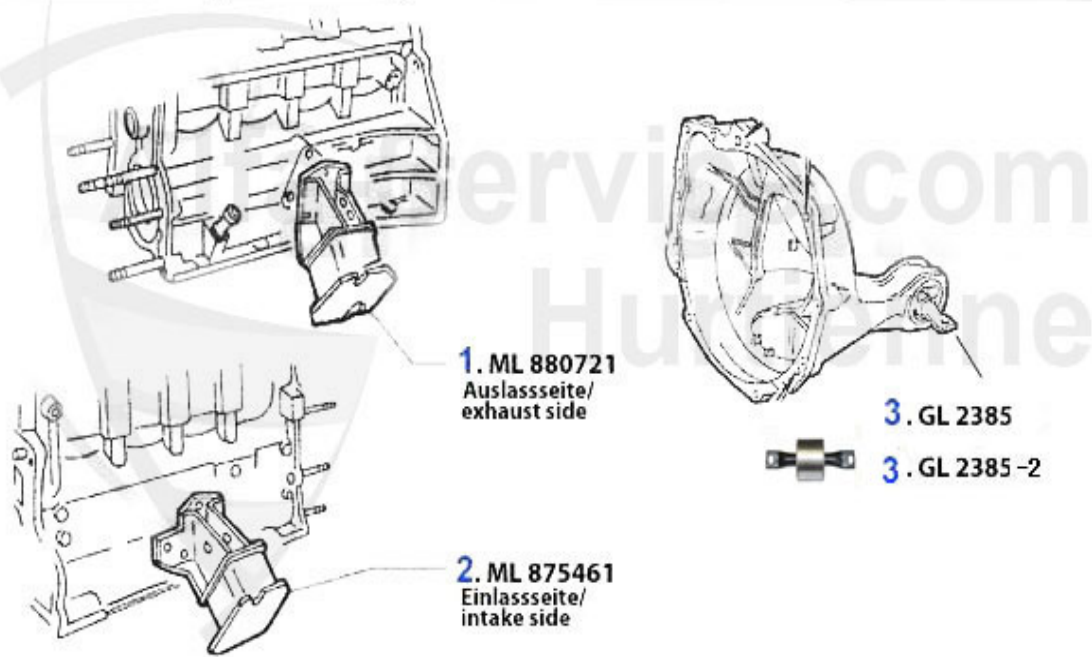

Motorlager/Engine Mount Giulietta (116)

1	ML880721	Motorlager auspuffseitig 75,90 Alfetta,Giulietta	59.00 EUR
2	ML875461	Motorlager Einlass 75/90/Alfetta/Giulietta	59.00 EUR
3	GL2385	Motorlager hinten 75, 90, GT/V 116, Alfetta, Giulietta	32.50 EUR
3	GL2385-2	Motorlager Alfetta, Giulietta (64 mm) >Bj.75	36.50 EUR