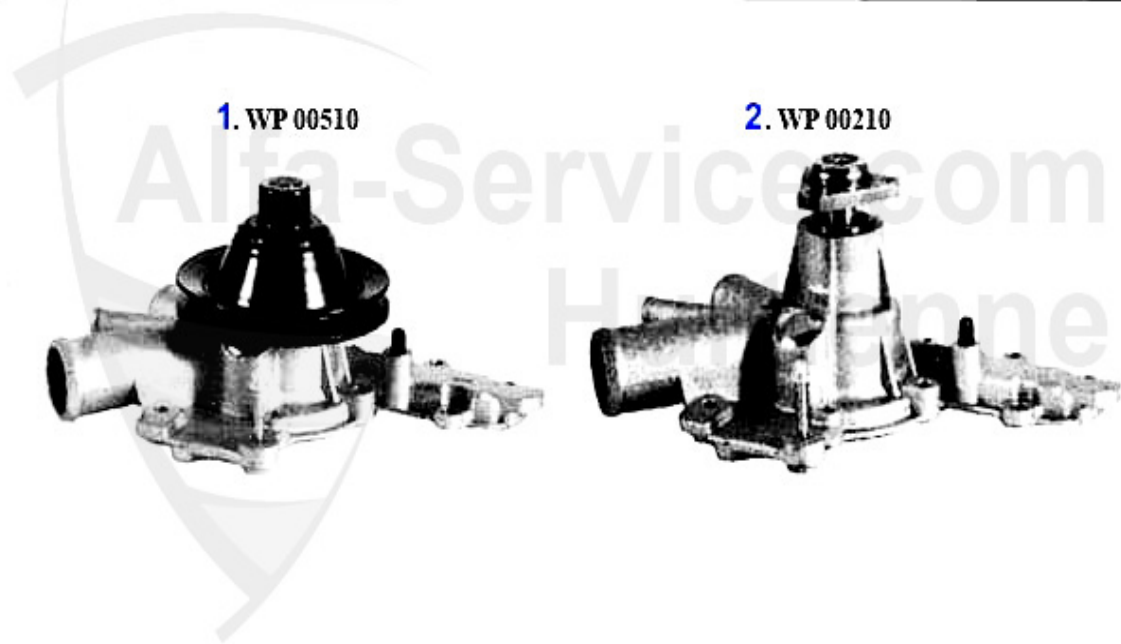

1	WP00510	Wasserpumpe 75 Alfetta Giulietta GT/V 116 1.6/1.8/2.0 o	109.00 EUR
2	WP00210	Wasserpumpe Alfetta, Giulietta, GT/V 116 1.6/1.8/Turbo/	119.00 EUR

Wasserpumpe/Waterpump Giulietta (116) 1.6

1	WP00510	Wasserpumpe 75 Alfetta Giulietta GT/V 116 1.6/1.8/2.0 o	109.00 EUR
2	WP00210	Wasserpumpe Alfetta, Giulietta, GT/V 116 1.6/1.8/Turbo/	119.00 EUR