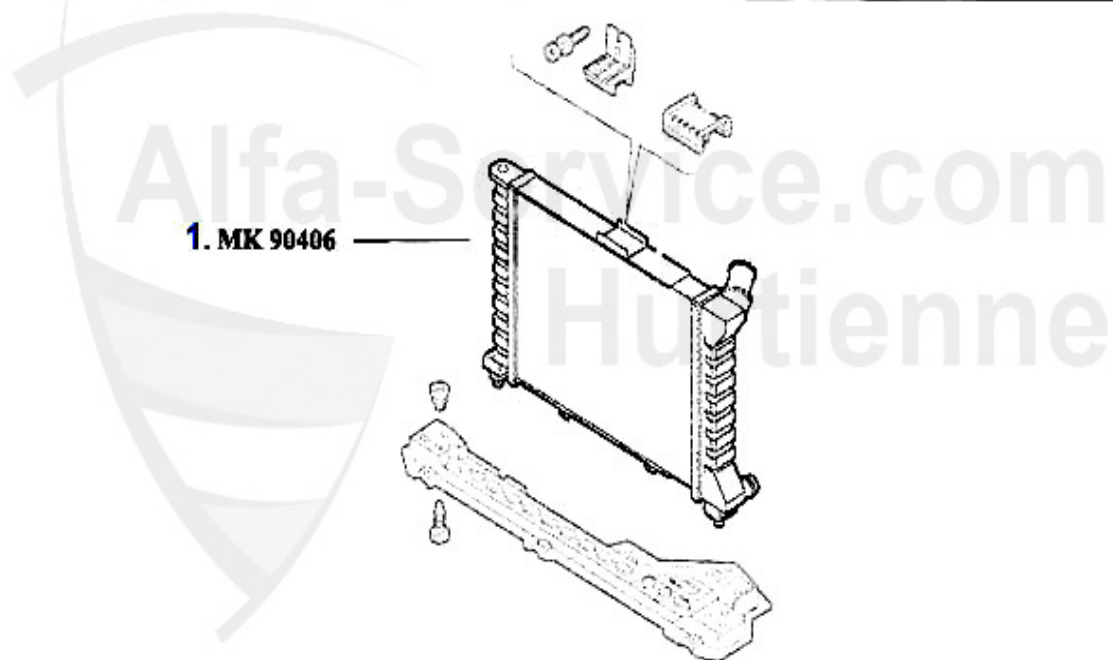

Kühler/Radiator Nuovo GT 3.2/GTA

1 MK90406

Motorkühler 147/156 3.2 V6 24V/GTA

252.40 EUR