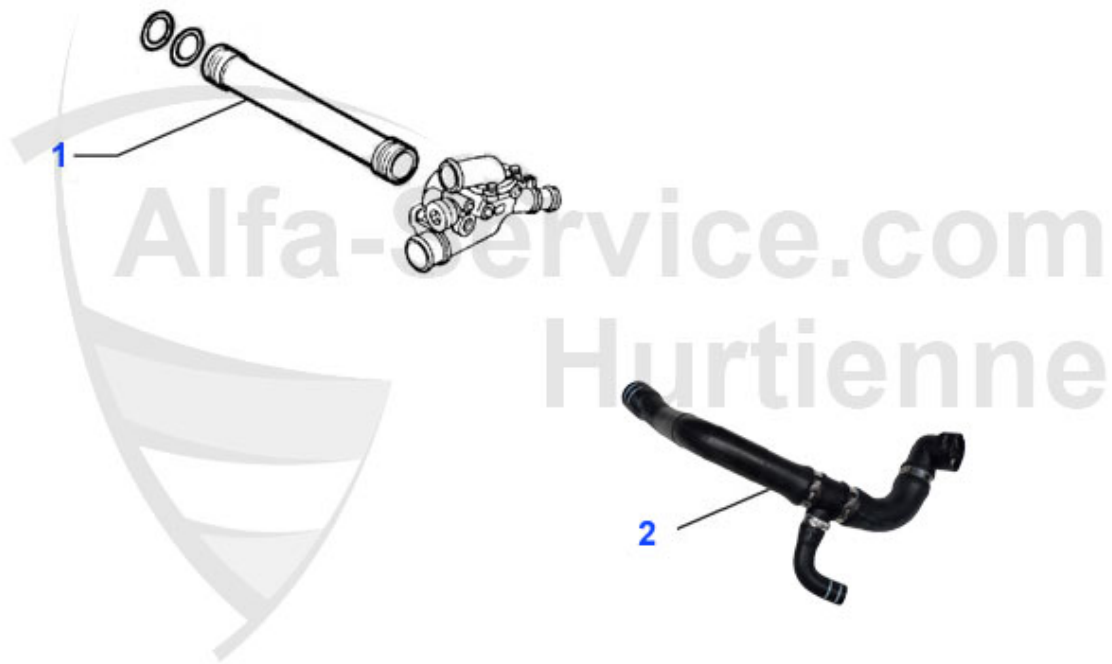

2 KWS89794

Kühlwasserschlauch unten 3,2 GTA Alfa 147/156/GT (2000-

Preis auf Anfrage