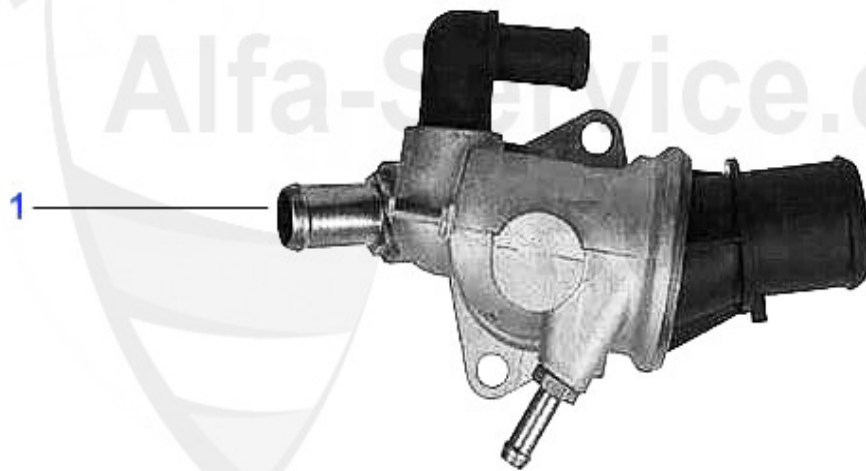

122.08 EUR

Kühler/Radiator Nuovo GT 1.8 TS

1 MK49783

Motorkühler 147 2.0 JTS/Nuovo GT

164.14 EUR

Thermostat Nuovo GT 1.8 TS

1 TH650688

Thermostat 145/6/7, 156, GTV 916, 1.6/1.8/2.0 ie TS Bj.