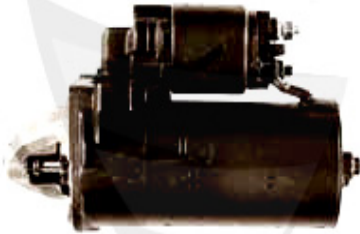

Aggregate/Aggregats Nuovo GT 1.9 JTD

---

1. AN 80 159