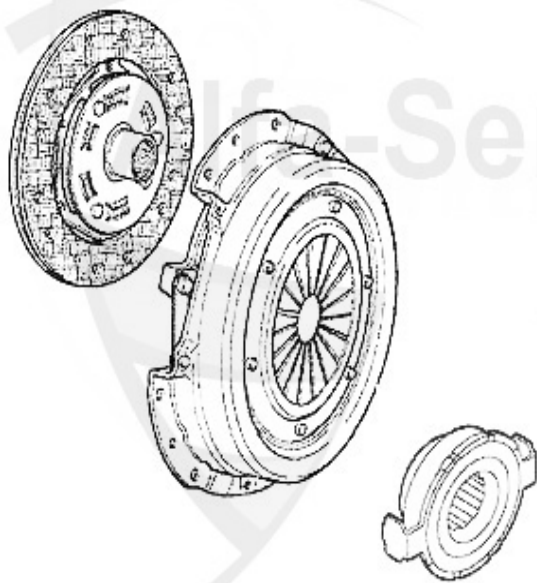

Kupplungs-Kit/Clutch Nuovo GT 3.2 V6 24V/GTA

---

1. KK 739521
Ø 235 mm

---

1 KK739521

Kupplungs-Kit 147/156/Nuovo GT/ GTV/Spider 916 3.2 V6 2

475.00 EUR