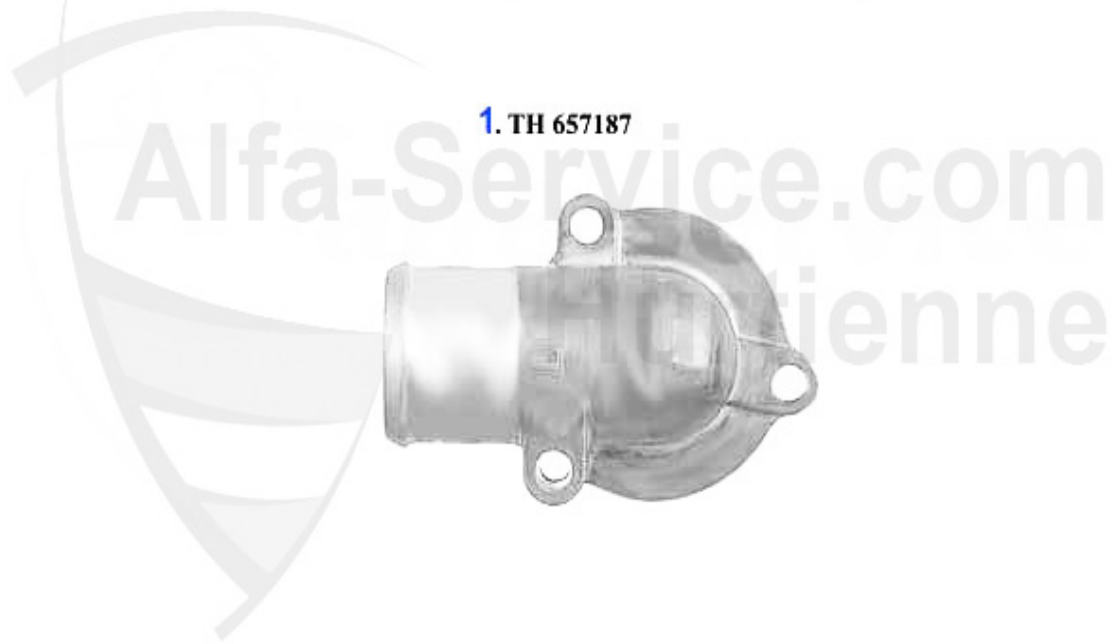

Thermostat Nuovo GT 3.2/GTA

1 TH657187

Thermostat 155/156/166, GTV/Spider 916 6-Zylinder, Gehä

59.00 EUR

Wasserpumpe/Waterpump Nuovo GT 3.2/GTA

1. WP 81355

1 WP81355

Wasserpumpe 147 3.2 GTA, 156 2.5 V6 24V, 166 V6 24V/2.0