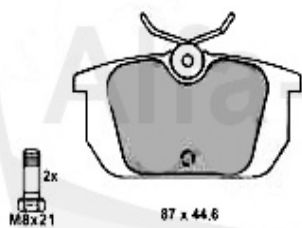

Brembeläge/Brakepads 145/6 hinten/rear

1. 21103
Grauguß-Sattel/
grey iron caliper
> 1997