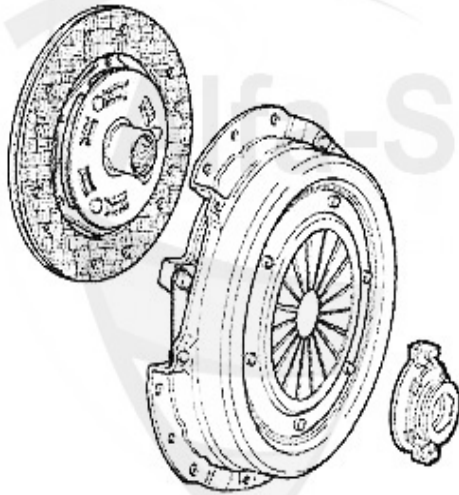

Kupplungs-Kit/Clutch Set 145/6 1.4/1.6/1.8/2.0 TS

1 KK576001

Ø 215 mm

1.4 # >3161888

1.6/1.8 TS 16V

2 KK6203074

Ø 200 mm

1.4 #3161888>

3 KK789001

Ø 230 mm

2.0 TS 16V

1	KK576001	kit frizione 145/6 1.4/1.6/1.8 TS,GTV/ Spider (916)/155	207.00 EUR
2	KK6203074	Kupplungs-Kit 145/6 1.4 IE 16V TS # 3161888> Getriebe-T	204.14 EUR
3	KK789001	kit frizione 145/6,155 2.0 TS 16V GTV/ Spider (916) 2.0	289.00 EUR