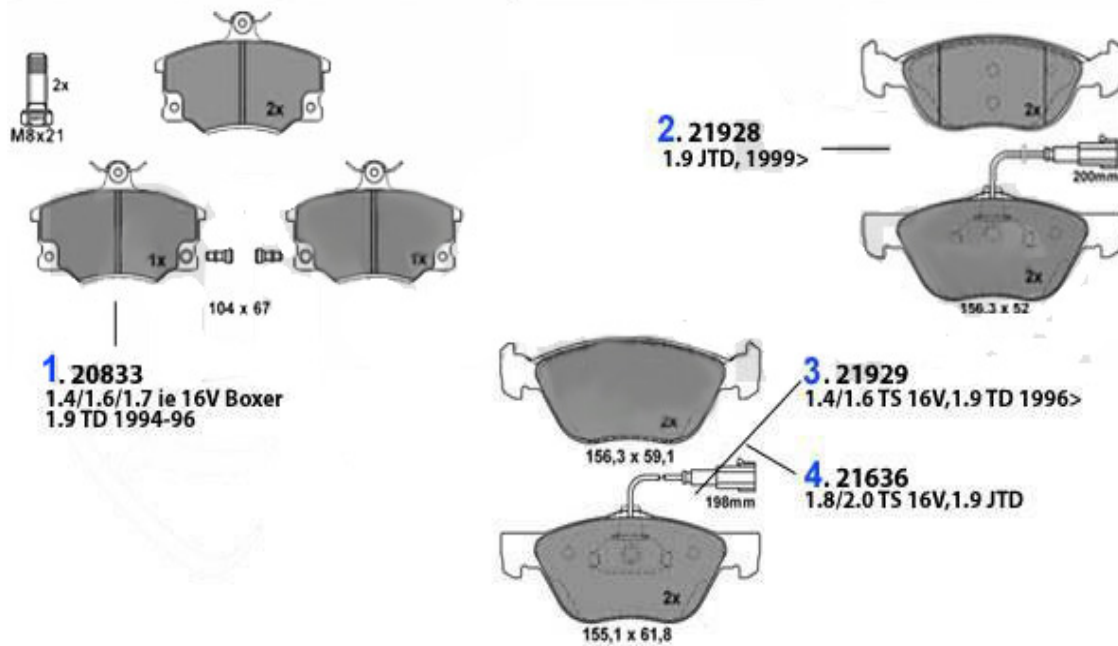

Brembeläge/Brakepads 145/6 vorne/front

1	20833 171 25	SBB VA mit WE 145/6 1.4/1.6/1.7/1.8 16V/TS bj. 94-96,15	49.50 EUR
2	21928 179 05	SBB VA mit WE 145/6 1.9 JTD Bj. 02.99-01.01 Bremssysteme	45.65 EUR
3	21929 179 05	SBB VA mit WE 145/6 1.4/1.6/2.0/16V TS/1.9 TD,spider/gt	50.02 EUR
4	21636 193 05	SBB VA mit WE 155 1.6/1.8/2.0/16V T S/2.5 V6/TD Bj. 05.	67.50 EUR