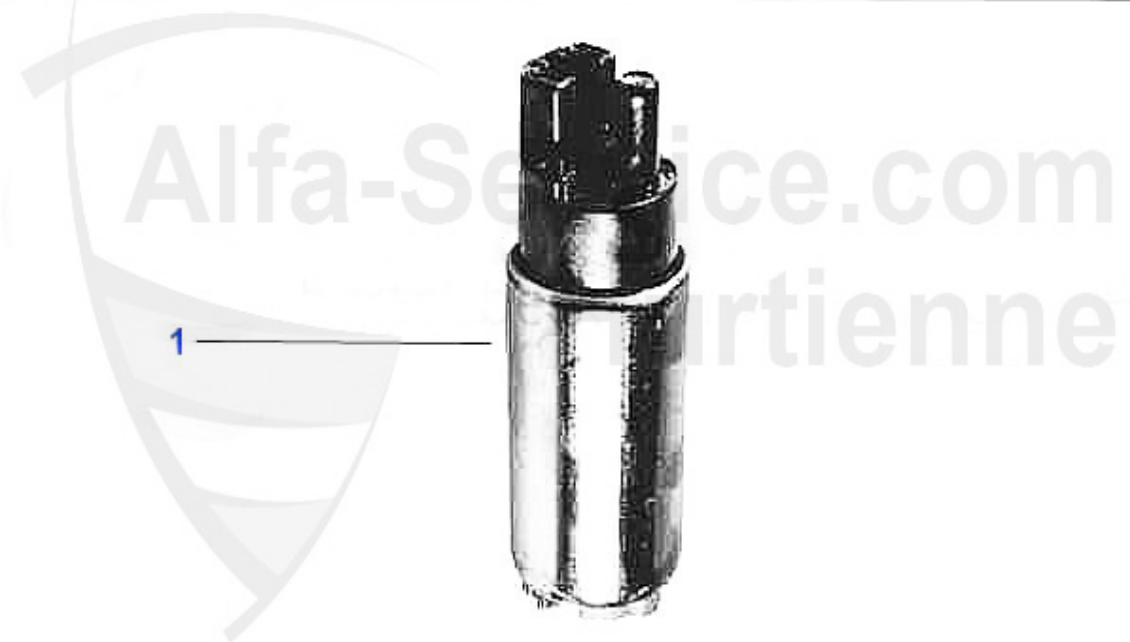

Kraftstoffpumpe/Fuel Pump 145/6 Boxer Bj. 94-96

1 KP6416

pompa benzina 145/6,155,GTV/Spider (916) Boxer/TS 16V/V

95.00 EUR

Kraftstoffpumpe/Fuel Pump 145/6 1.7 IE 16V Boxer Bj. 94-96

1 KP6416

pompa benzina 145/6,155,GTV/Spider (916) Boxer/TS 16V/V