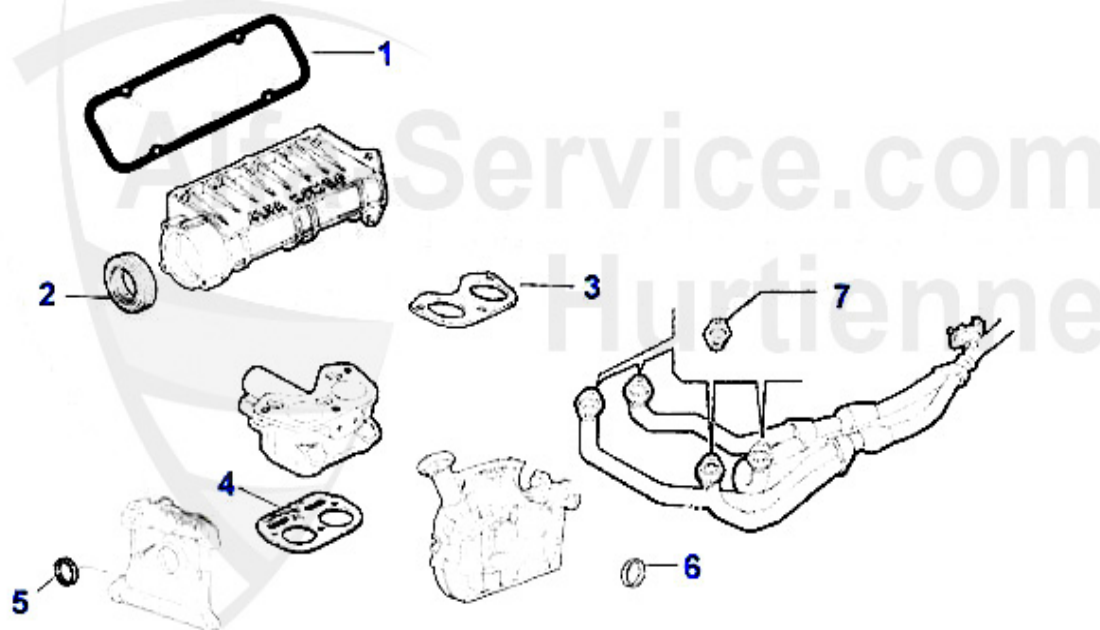

Dichtungen Motor/Gaskets Engine 145/6 1.4/1.6 IE Boxer

1	VDD3800	guarnizione coperchio valvola Arna,Sud/ Sprint,33 (905/	2.57 EUR
1	VDD3900	guarnizione coperchio di valvola Arna, Sud(Sprint,33 (9	10.90 EUR
2	WD14200	guarnizione albero a camme Arna,Sud/ Sprint,33 (905/7),	14.90 EUR
3	ASKD24717	guarnizione collettore di aspirazione Boxer superiore 3	5.50 EUR
4	ASKD04851	guarn. collettore di aspirazione inferiore Boxer	3.50 EUR
5	WD17600	guarnizione albero motore ant. 40/56/10 Arna,Sud/Sprint	18.66 EUR
6	WD30500	guarnizione albero motore post. (volano) Arna,Sud/Sprin	39.00 EUR
7	SAT094405	guarnizione collettore di scarico Arna, Sud/Sprint,33 (	2.90 EUR