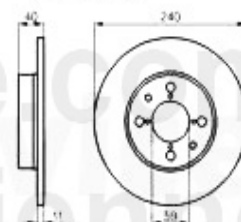

4. BS 100815

1.4/1.6 Boxer ABS, 1.7 ie 16V
1.9 TD/JTD ABS
hinten/rear

5. BS 516711

TS 16V/1.9 JTD (105KW)
hinten/rear