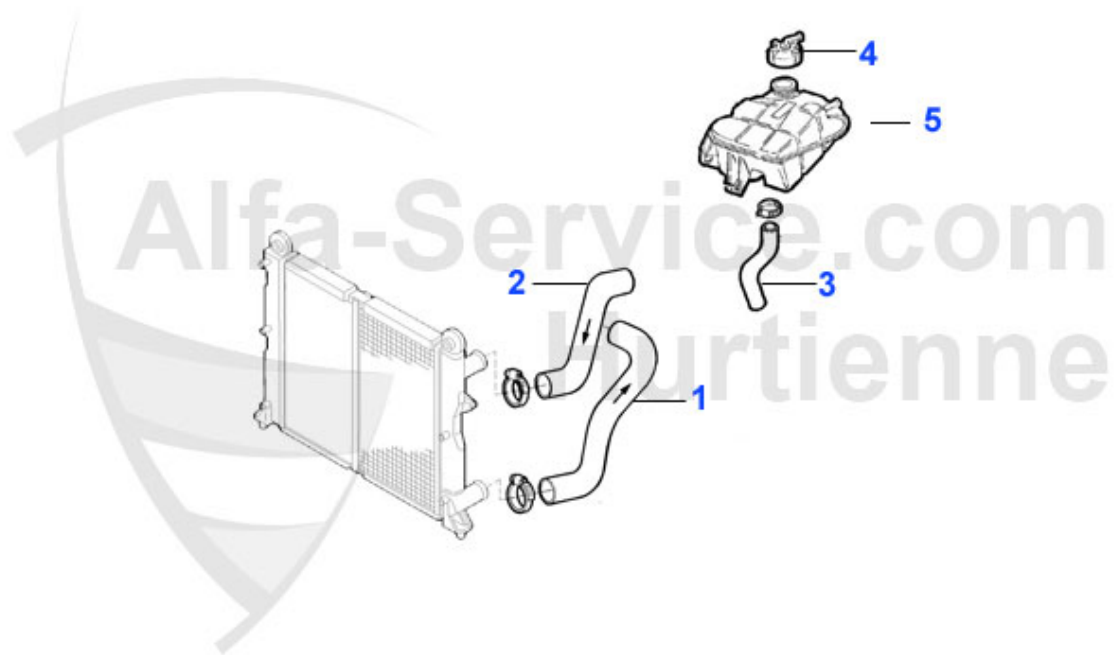

145/6 > motore > raffreddamento motore > TS 16V > tubi

1	KWS03082	tubo acqua inferiore 145/6 1.4/1.6/1.8/ 2.0 16V TS/1.9	12.83 EUR
2	KWS03081	tubo acqua superiore 145/6 1.4/1.6/1.8/ 2.0 TS 16V/1.9	Preis auf Anfrage
4	KD56738	Deckel für Ausgleichsbehälter 145/6,164,166,Spider+GTV9	9.37 EUR
5	KWB4720	vaso di espansione 145/146/156 1.8-2.0 TS/1.9-2.4JTD (9	39.00 EUR