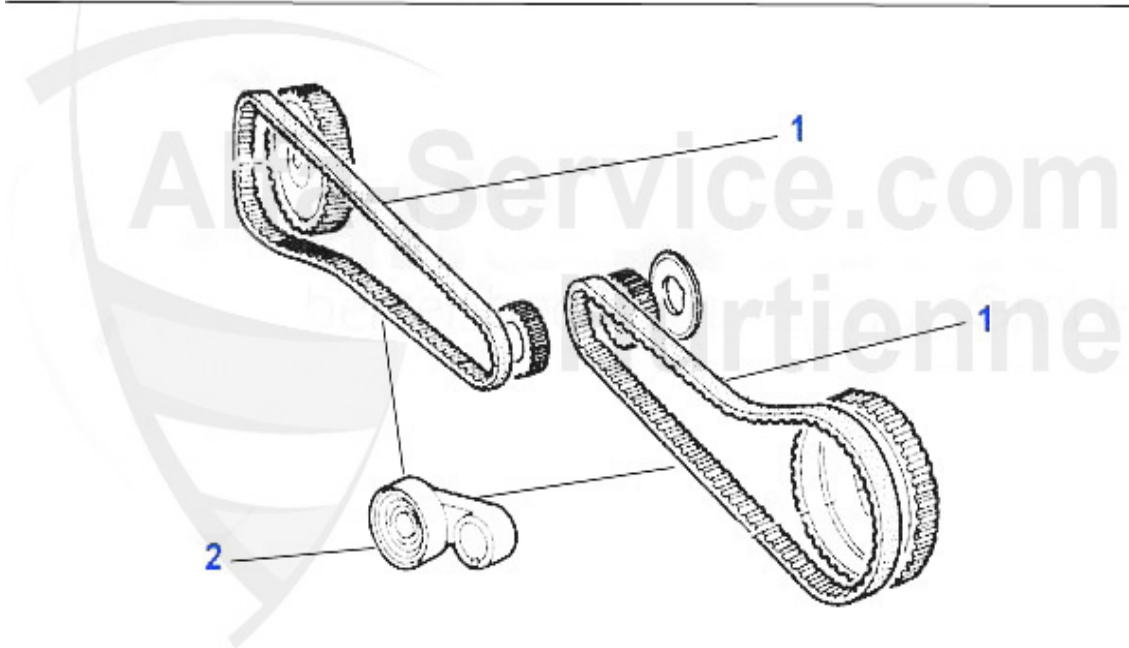

Zahnriemen 145/6 1.4/1.6 Boxer

1	ZR94055	cinghia dentata 100S170 33 (905/7) 1.3/ 1.5/1.7/ie/16V/	23.21 EUR
2	SR56000	puleggia dx Arna, Sud/Sprint,33,145/6	88.00 EUR
2	SR56001	puleggia sx Arna, Sud/Sprint,33,145/6	88.00 EUR