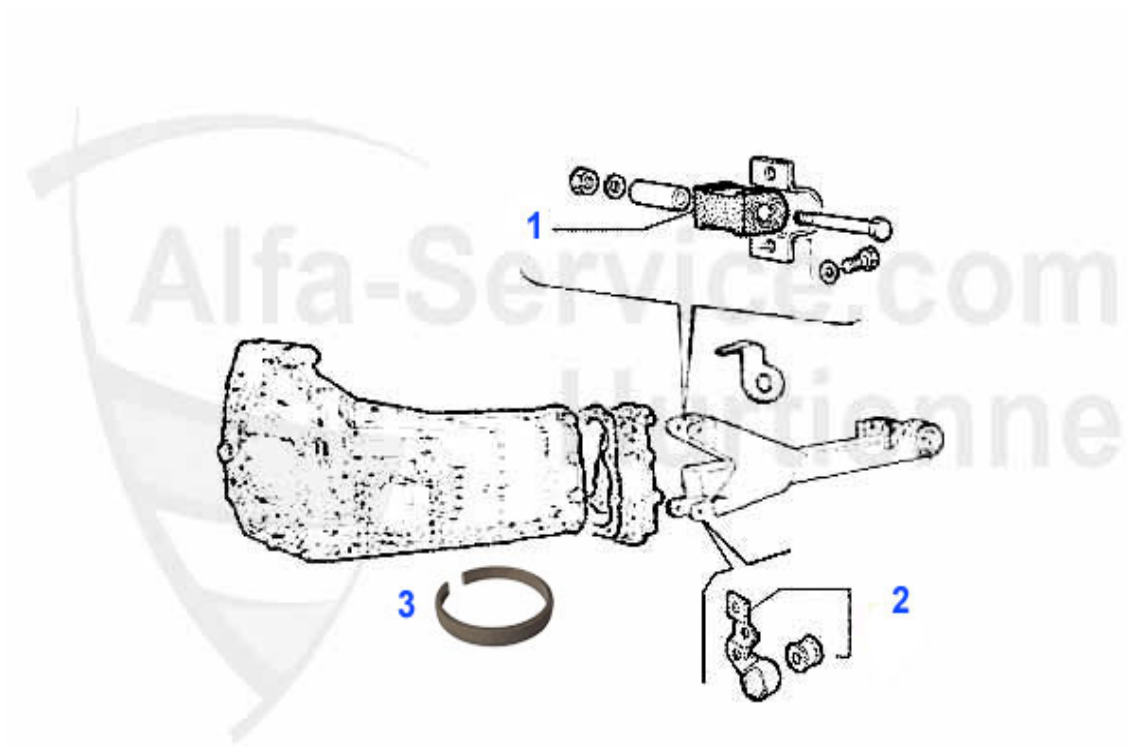

1	GL38718	Gummilager Getriebeaufhängung hint. 33 (905/7),145/6 Bo	18.90 EUR
3	SR67069	Synchronring 2ter Gang Boxer	Preis auf Anfrage