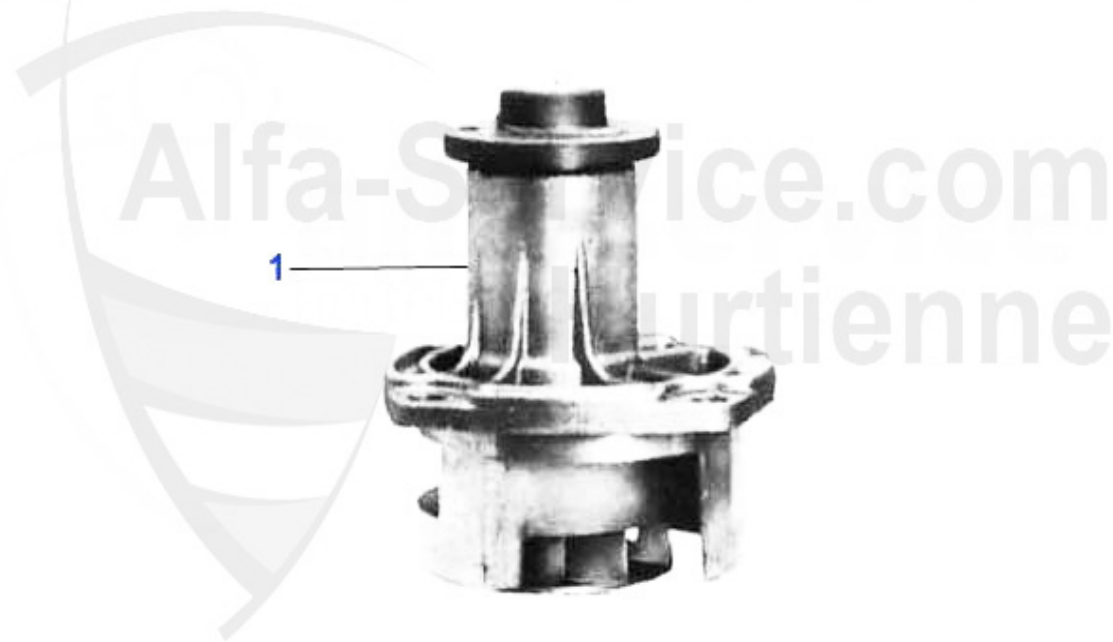

Wasserpumpe/Waterpump 145/6 1.7 IE 16V Boxer Bj. 94-96

---

1 WP02110

pompa acqua Arna,Sud/Sprint 1.2/1.3/1.4/ 1.6/1.8/ie,2.0

69.90 EUR