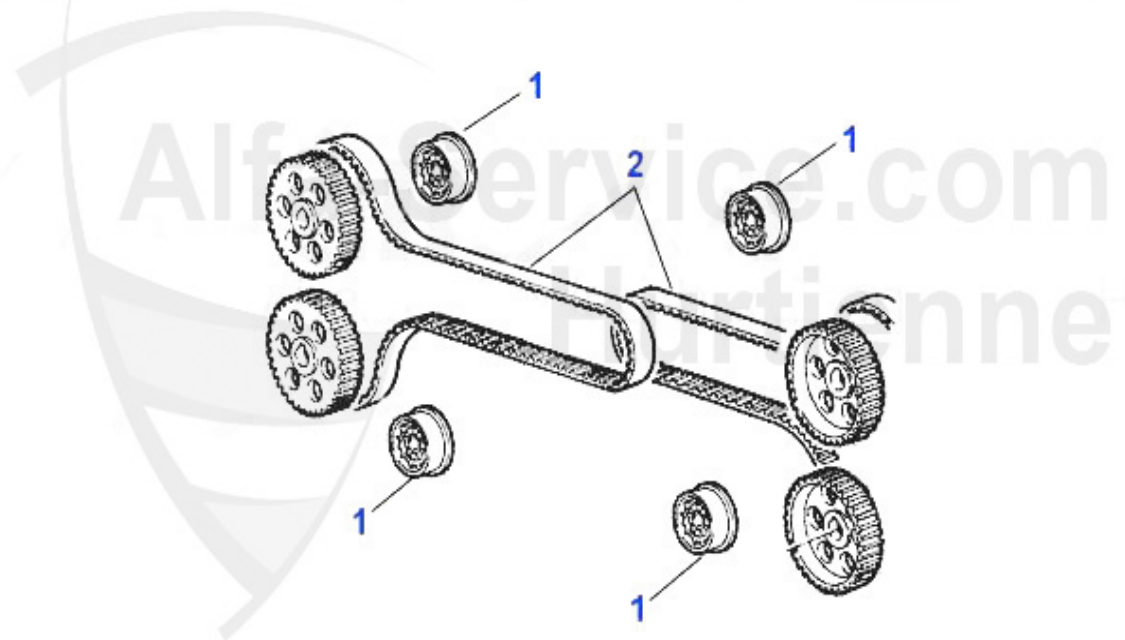

Zahnriemen 145/6 1.7 ie 16V Boxer

1	SR56010	puleggia 33,145/6 1.7 ie 16V	34.00 EUR
2	ZR94387	cinghia dentata 121SP200 33,145/6 1.7 ie 16V	41.00 EUR