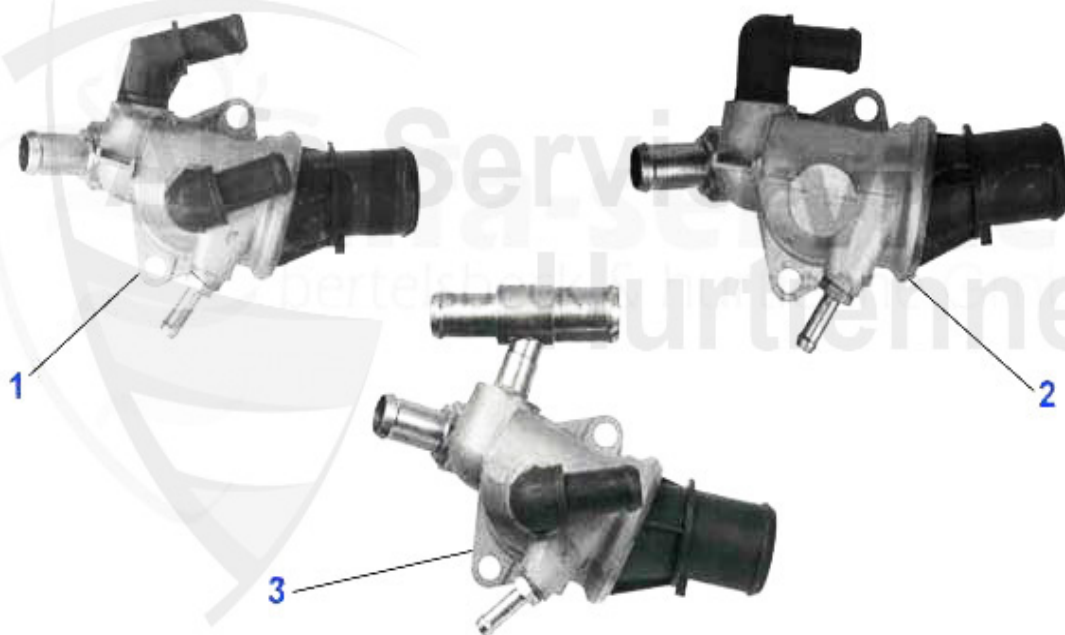

Thermostat 145/6 TS 16V

1	TH656883	termostato 145/6,155,1.4/1.6 ie TS 97> incassato	67.50 EUR
2	TH650688	termostato 145/6.147,156,GTV (916),1.6/ 1.8/2.0 ie TS	69.00 EUR
3	TH649083	termostato 145/6,155,GTV/Spider (916) 1.8/2.0 ie TS, in	98.00 EUR