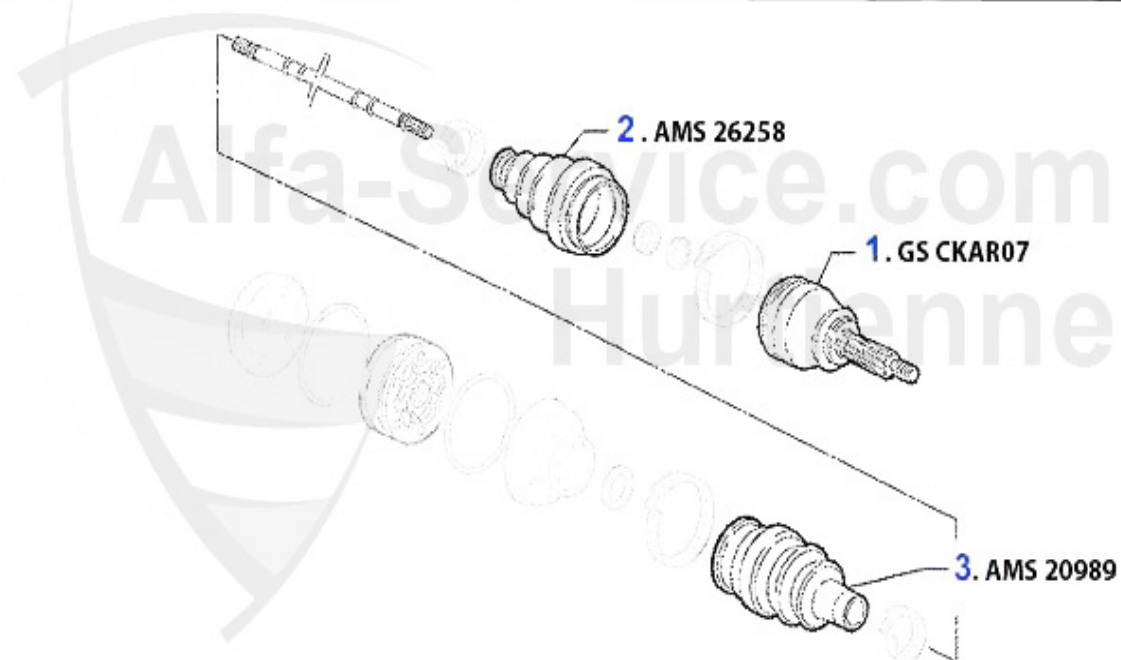

Antriebswelle/Driveshaft 145/6 1.9 JTD

2	AMS26258	kit cuffie interne 155 2,5 TD flangia in metallo (107-2	15.51 EUR
3	AMS20989	kit cuffie esterne 145/6 TS,155 TB,GTV/ Spider 916,Alfa	17.90 EUR