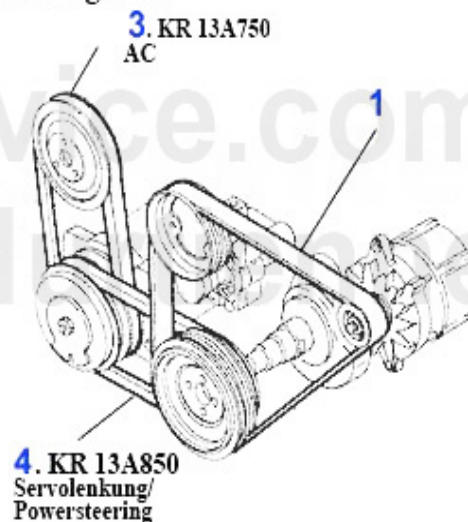

mit/with
Klimaanlage/AC: