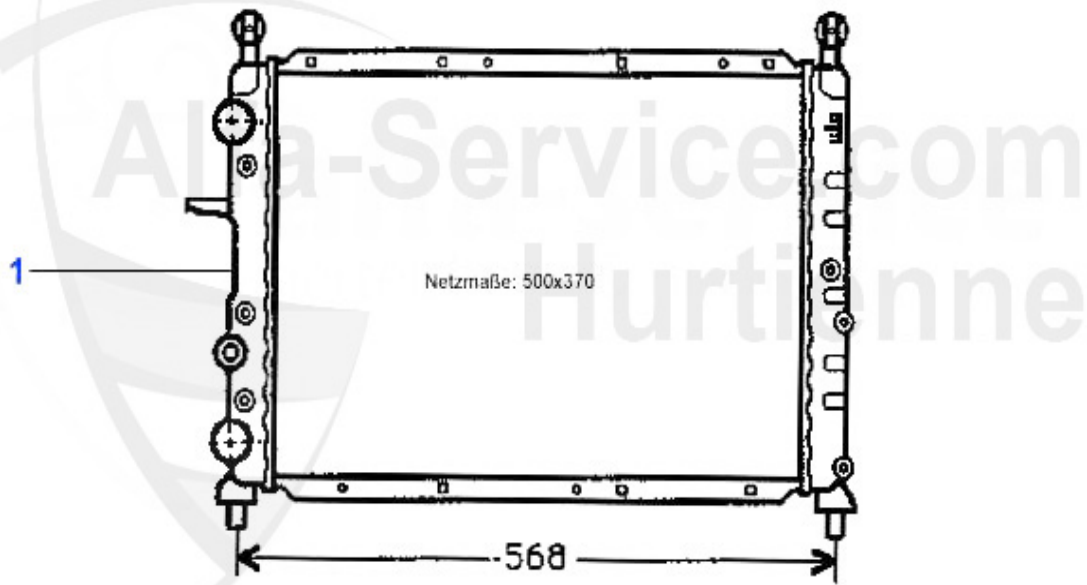

Kühler/Radiator 155 2.5 V6

1 MK22516

radiatore 155 2.5 V6

207.74 EUR