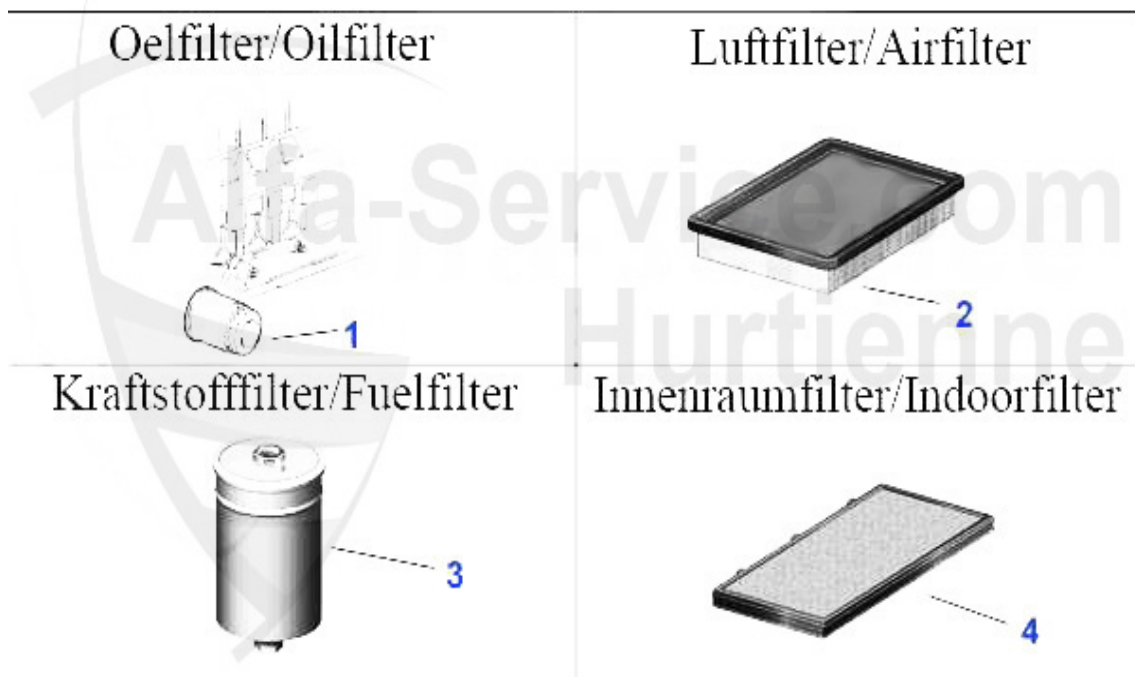

Filter 155 TS 8V

1	OF125	filtro olio Arna,Sud/Sprint,116 4 cil. 145/6,155,164/Su	16.51 EUR
2	LF280	filtro aria 155 TS/TD/V6/Q4,GTV/Spider (916) 2.0 V6 Tur	17.50 EUR
3	KF96	filtro benzina Sud/Sprint,33 (905/7), 145/6,155,da avvi	25.99 EUR
4	IF309	filtro abitacolo 145/6,155 >96 GTV/Spider (916) >98, re	26.91 EUR