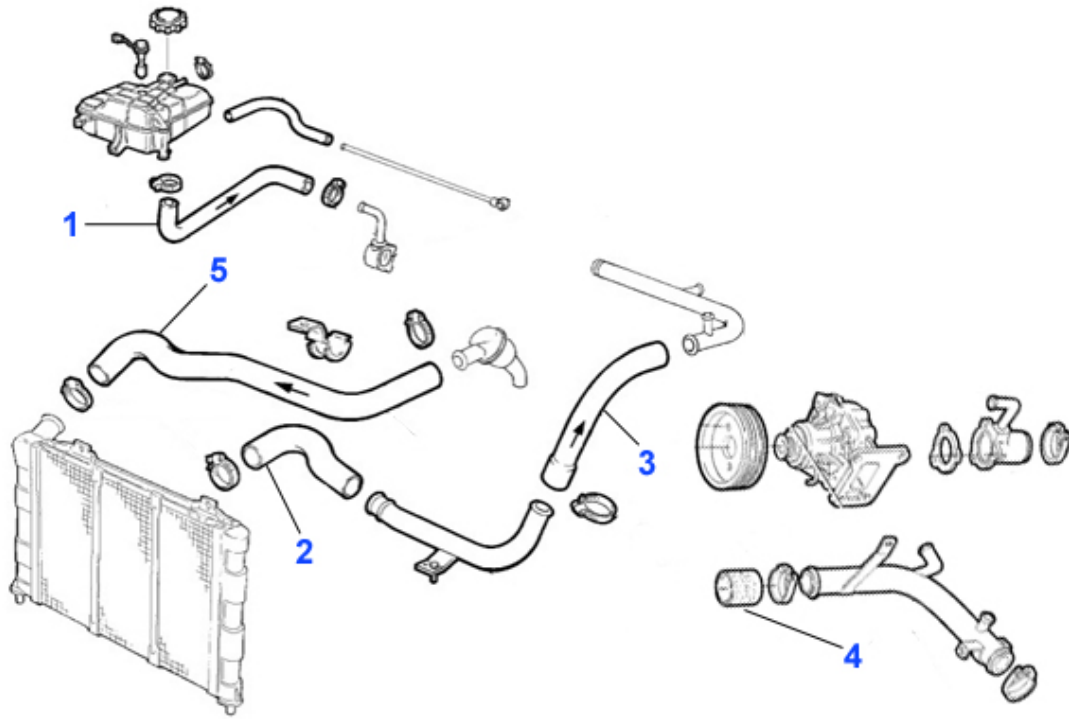

155 > motore > raffreddamento motore > 2.5 TD > tubi

1	KWS80056	Kühlwasserschlauch unter Ausgleichs behälter 155 2.5 TD	7.08 EUR
2	KWS80068	Kühlwasserschlauch unten 155 2.5 TD	11.19 EUR
3	KWS80067	Kühlwasserschlauch zwischen den bei den Verteilerrohren	10.15 EUR
4	KWS13630	Kühlwasserschlauch Wasserpumpe/Vert eilerrohr 155,164 S	15.28 EUR
5	KWS80069	Kühlwasserschlauch oben 155 2.5 TD	18.36 EUR