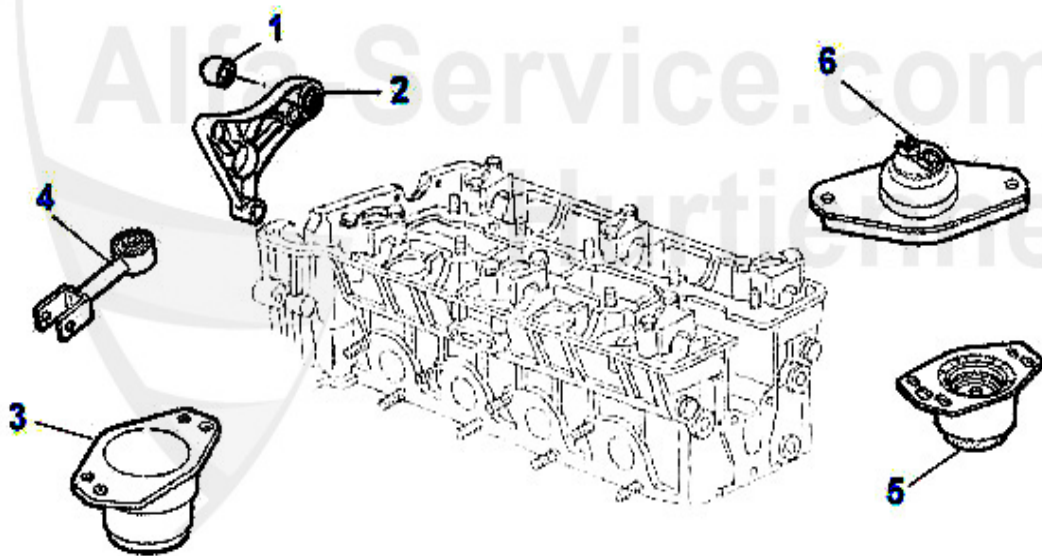

Motorlager/Enginemount 155 TS 8V

1	ML8775	Motorlagerbuchse vorne 145/6, 155,164,spider/gtv (916)	20.00 EUR
3	ML3237	Motorlager vorne 145/6,155 alle TS 16V & 6-Zylinder,gtv	69.00 EUR
5	ML67561	supporto motore post. 155 TS 8V/2.5 V6	109.00 EUR
6	ML9359	supporto motore post. 147,155,156	55.81 EUR