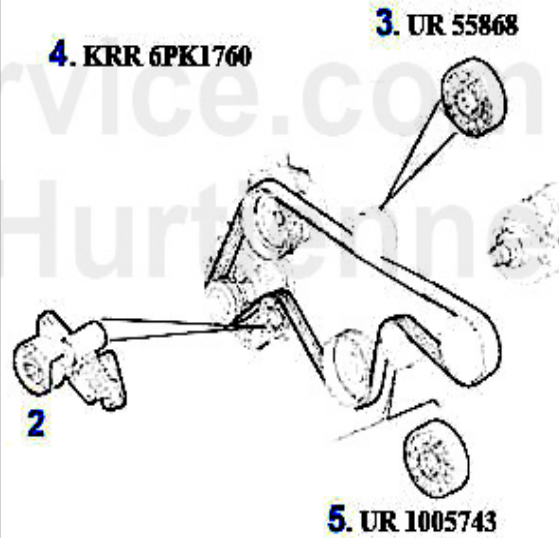

mit/with
Klimaanlage/AC: