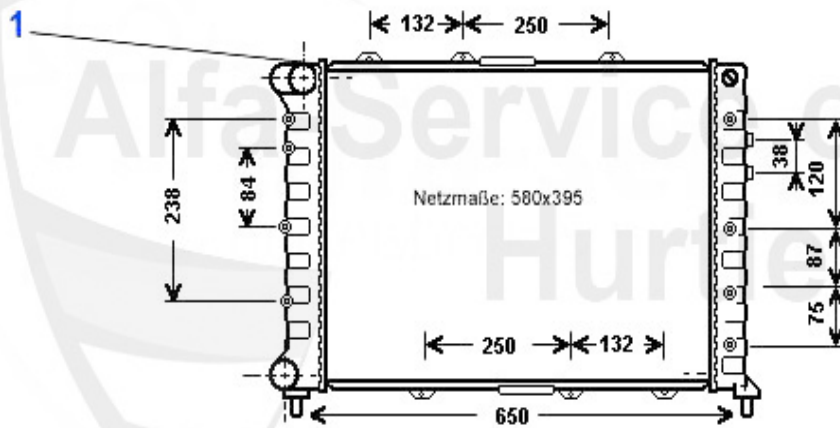

Kühler/Radiator 156 JTS

1 MK22997

radiatore 156 TS 16V/2.5 V6 con climatizzatore

368.19 EUR