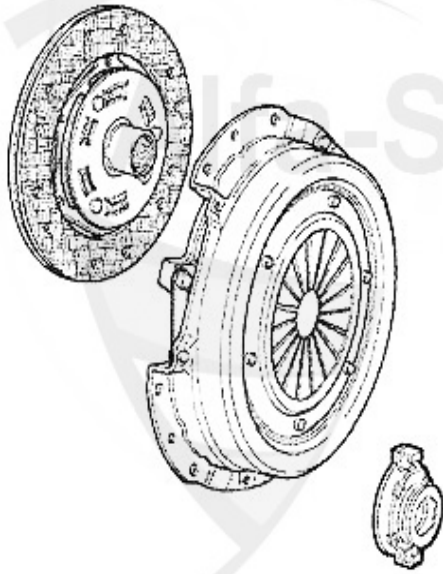

## Kupplungs-Kit/Clutch Set 164 3.0 QV Bj. >92

---

1. KK 729001

Ø 235 mm

---

1 KK729001

kit frizione 155,164 V6 Turbo 164 3.0 ie QV anni >09.92

399.00 EUR