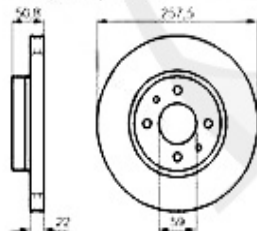

Bremsscheiben/Brakedisks 164 >1992

1. BS 541451
2.0 TS > #06142574
vorne/front
belüftet/ventil.

2. BS 541851
2.0 TS #06142575>
vorne/front
belüftet/ventil.

3. BS 100351
Turbo/6-Cyl./TD
vorne/front
belüftet/ventil.

4. BS 541515
2.0 TS (not USA)
hinten/rear

5. BS 518815
2.0 TS USA, Turbo/6-Cyl./TD
hinten/rear

1	BS541451	disco freno ant. 164 2.0 TS fino a # 6142574	108.16 EUR
2	BS541851	disco freno ant. 164 Super 2.0 TS 92> a partire da # 61	97.77 EUR
3	BS100351	disco freno ant. 164/Super 2.0 V6 Turbo 2.5/3.0/V6/24V/	114.89 EUR
4	BS541515	disco freno post. 164/Super 2.0 TS 87-98	68.07 EUR
5	BS518815	Bremsscheibe HA 147 1.6/2.0 16V TS 156 1.6/1.8/2.0 16V	70.78 EUR