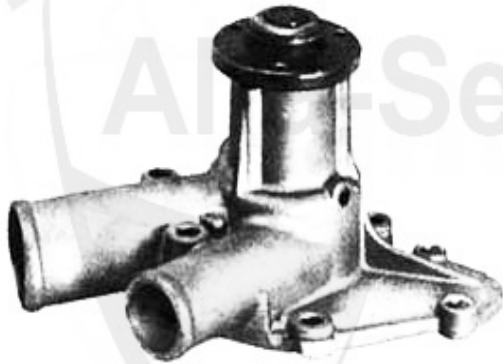

## Wasserpumpe/Waterpump 164/Super 2.0 TS

---

1. WP 00810  
>1992

2. WP 01210  
1992->

1	WP00810	pompa acqua 164 2.0 TS >92	67.00 EUR
2	WP01210	pompa acqua 155 1.7/1.8/2.0 ie TS 164 Super 2.0 TS	71.00 EUR