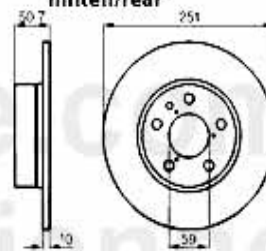

4. BS 518815
6-Cyl./TD
hinten/rear

5. BS 602161
Q4
hinten/rear