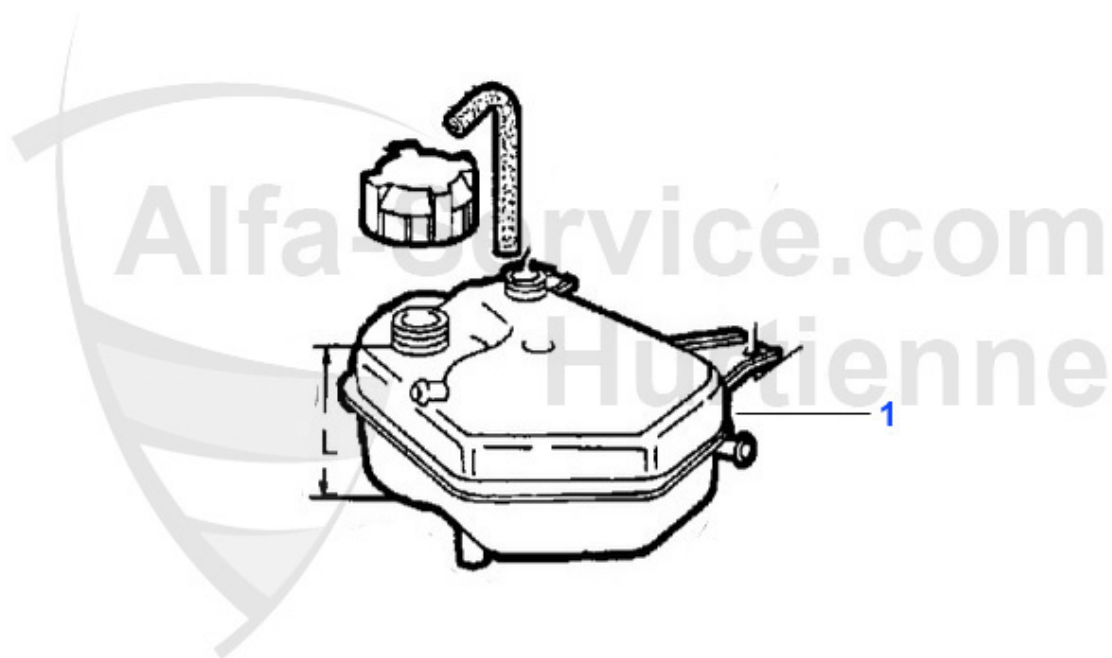

## Wasserpumpe/Waterpump 164/Super 2.0 TS

---

1. WP 00810  
>1992

2. WP 01210  
1992->

1	WP00810	pompa acqua 164 2.0 TS >92	67.00 EUR
2	WP01210	pompa acqua 155 1.7/1.8/2.0 ie TS 164 Super 2.0 TS	71.00 EUR