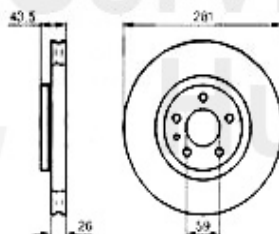

3. BS 100351
Turbo/6-Cyl./TD
vorne/front
belüftet/ventil.