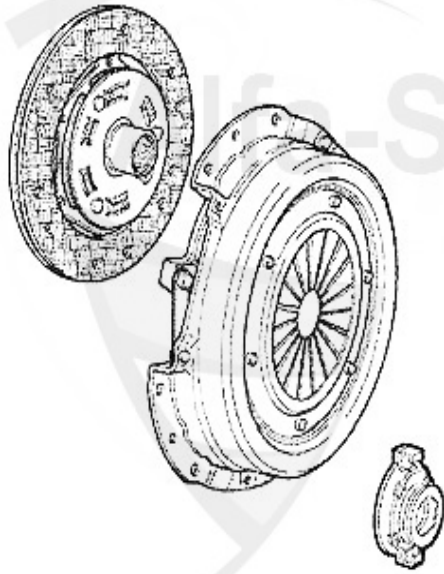

## Kupplungs-Kit/Clutch Set 164/Super 3.0 V6 12V

---

1. KK 222001

Ø 228 mm

---

1 KK222001 kit frizione 164/Super 3.0 V6/2.5 TD, 164 2.0 Turbo 4 c

355.00 EUR