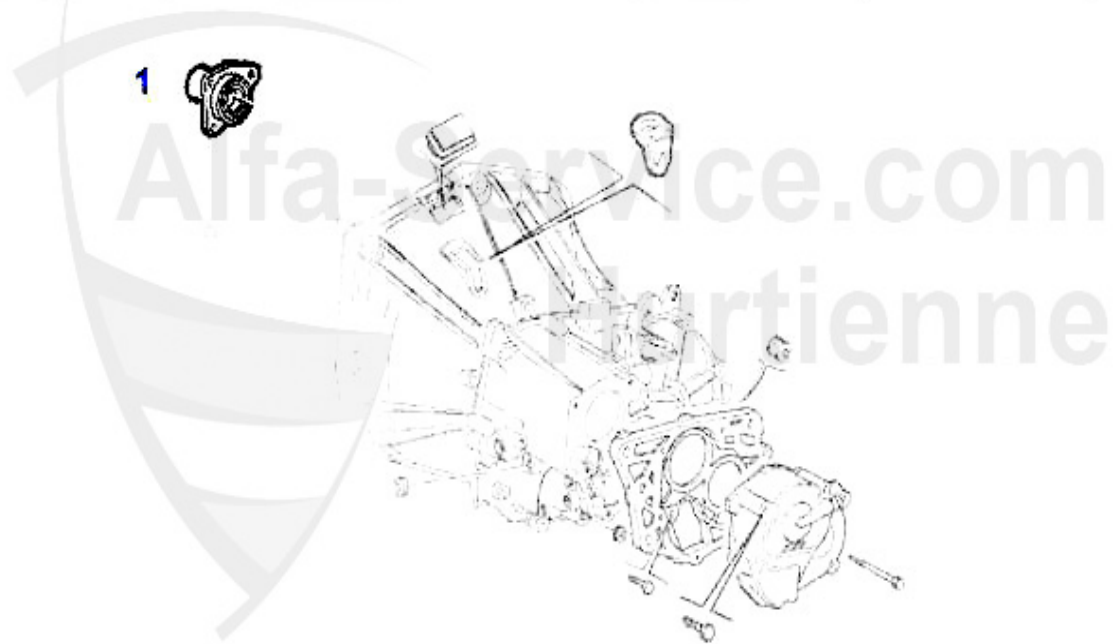

Ausrücker/Sleeve Bearing 164/Super 3.0 V6 12V

---

1 FH11951

Führungshülse f. Ausrücklager 3-Löcher 145/6,147,155,16

79.00 EUR