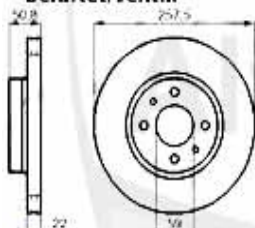

2. BS 100351
6-Cyl./TD/Q4
vorne/front
belüftet/ventil.

Bremsscheiben/Brakedisks 164/Super 1992>

1. BS 541851
2.0 TS
vorne/front
belüftet/ventil.