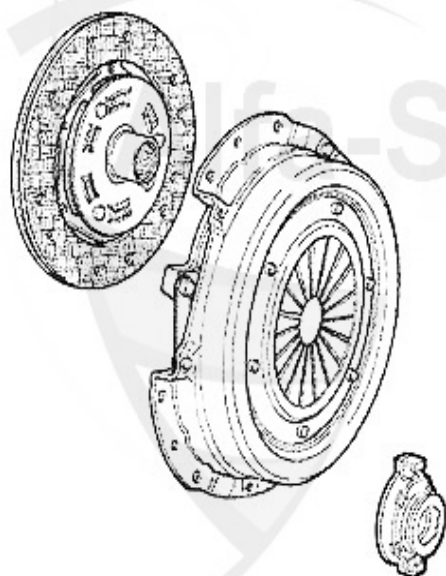

## Kupplungs-Kit/Clutch Set 164/Super 2.0 TS

---

1. KK 472002

Ø 215 mm

---

1 KK472002 kit frizione 164 2.0 TS 87-92

179.01 EUR