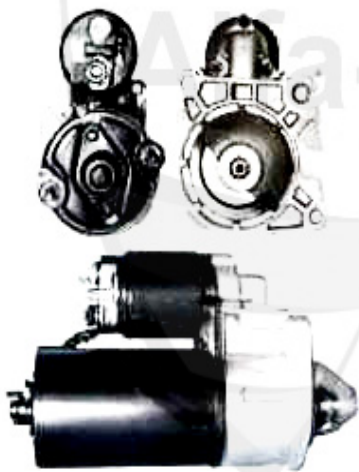

Aggregate/Aggregats 164 3.0 V6 24V

1. AN 15 600