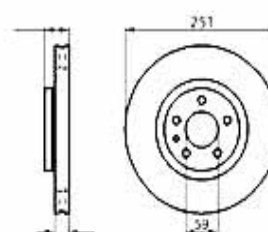

1	BS541851	disco freno ant. 164 Super 2.0 TS 92> a partire da # 61	97.77 EUR
2	BS100351	disco freno ant. 164/Super 2.0 V6 Turbo 2.5/3.0/V6/24V/	114.89 EUR
3	BS541515	disco freno post. 164/Super 2.0 TS 87-98	68.07 EUR
4	BS518815	Bremsscheibe HA 147 1.6/2.0 16V TS 156 1.6/1.8/2.0 16V	70.78 EUR
5	BS602161	disco freno post. 164/Super Q4 NESSUNA VENTILAZIONE INT	117.13 EUR