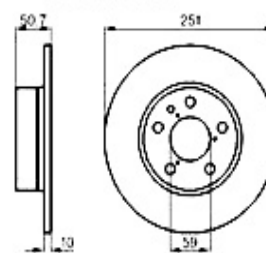

1	BS541451	disco freno ant. 164 2.0 TS fino a # 6142574	108.16 EUR
2	BS541851	disco freno ant. 164 Super 2.0 TS 92> a partire da # 61	97.77 EUR
3	BS100351	disco freno ant. 164/Super 2.0 V6 Turbo 2.5/3.0/V6/24V/	114.89 EUR
4	BS541515	disco freno post. 164/Super 2.0 TS 87-98	68.07 EUR
5	BS518815	Bremsscheibe HA 147 1.6/2.0 16V TS 156 1.6/1.8/2.0 16V	70.78 EUR