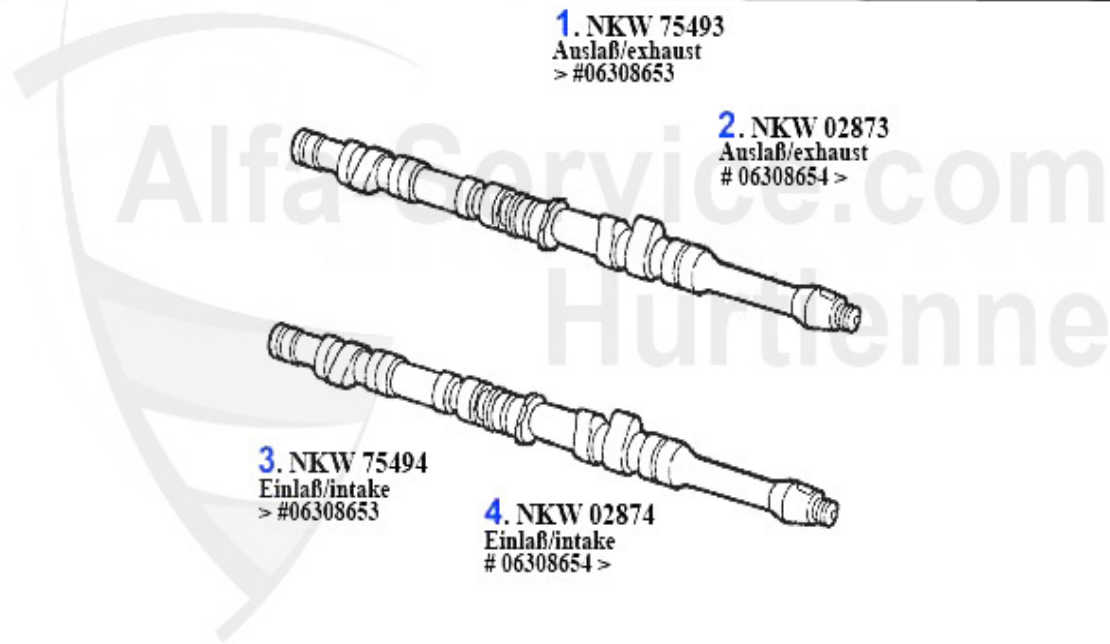

Nockenwelle/Camshaft 164/Super V6 Turbo

2	NKW02873	albero a camme dx 164 Super 2.0 V6 Turbo # 6308653>,166	599.00 EUR
4	NKW02874	albero a camme sx 164 Super 2.0 V6 Turbo #6308653>,166,	475.24 EUR