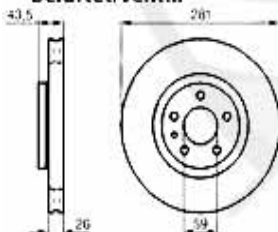

Bremsscheiben/Brakedisks 164/Super 1992>

1	BS541851	disco freno ant. 164 Super 2.0 TS 92> a partire da # 61	97.77 EUR
2	BS100351	disco freno ant. 164/Super 2.0 V6 Turbo 2.5/3.0/V6/24V/	114.89 EUR
3	BS541515	disco freno post. 164/Super 2.0 TS 87-98	68.07 EUR
4	BS518815	Bremsscheibe HA 147 1.6/2.0 16V TS 156 1.6/1.8/2.0 16V	70.78 EUR
5	BS602161	disco freno post. 164/Super Q4 NESSUNA VENTILAZIONE INT	117.13 EUR