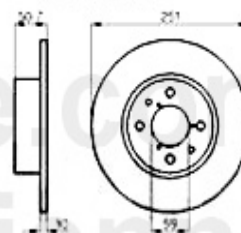

4. BS 541515
2.0 TS (not USA)
hinten/rear

5. BS 518815
2.0 TS USA, Turbo/6-Cyl./TD
hinten/rear