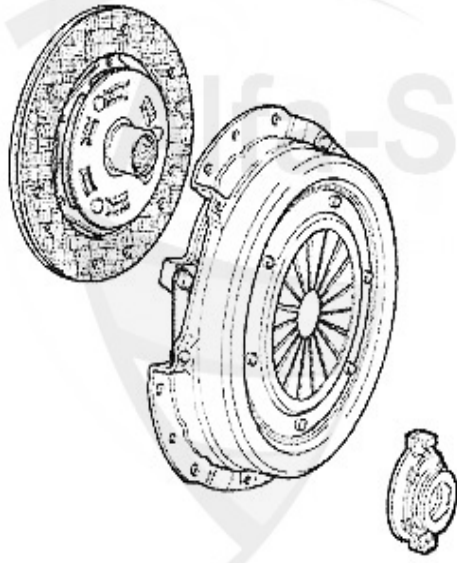

164/Super > trasmissione > frizione > kit frizione 2.0 Turbo 4-cil.

Kupplungs-Kit/Clutch Set 164 2.0 Turbo 4-Cyl.

---

1. KK 222001

Ø 228 mm

---

1 KK222001 kit frizione 164/Super 3.0 V6/2.5 TD, 164 2.0 Turbo 4 c

355.00 EUR