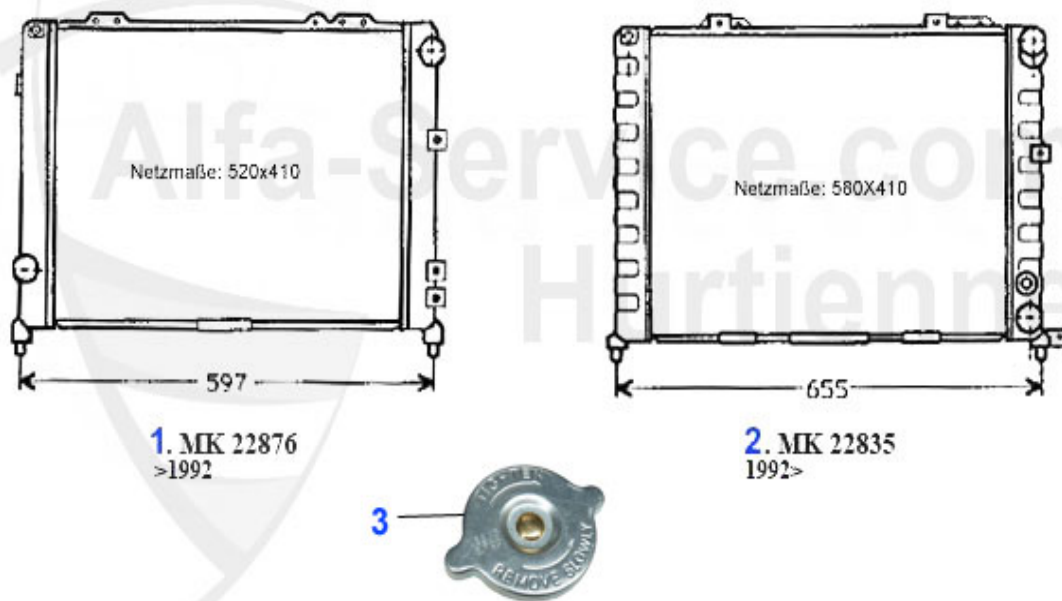

Kühler/Radiator 164/Super 3.0 V6 12V

3 KD11811

Deckel f.Ausgleichsbehälter AR164 2,0TS,3,0 V6 (88-92)

9.00 EUR