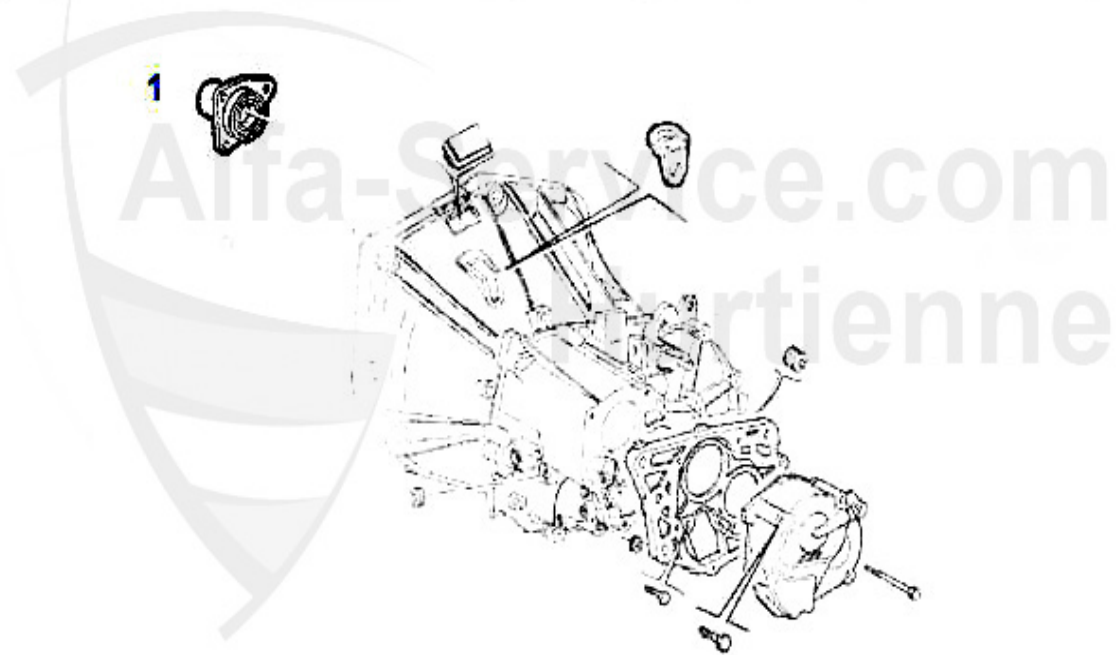

Ausrücker/Sleeve Bearing 164/Super 2.0 TS

---

1 FH11951

Führungshülse f. Ausrücklager 3-Löcher 145/6,147,155,16

79.00 EUR