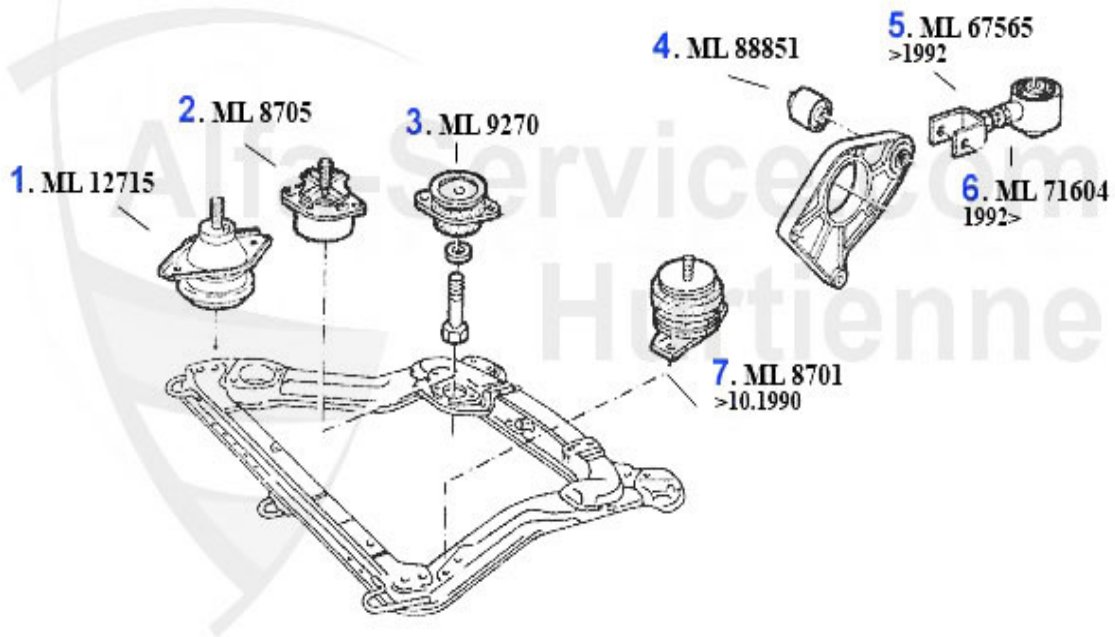

Motorlager/Enginemount 164/Super 2.0 TS

1	ML12715	supporto motore ant. dx 164/Super 2.0 TS	159.00 EUR
4	ML88851	Motorlagerbuchse vorne 164/Super TS /TD	18.80 EUR