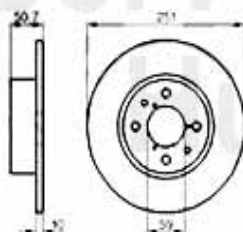

3. BS 541515
2.0 TS
hinten/rear