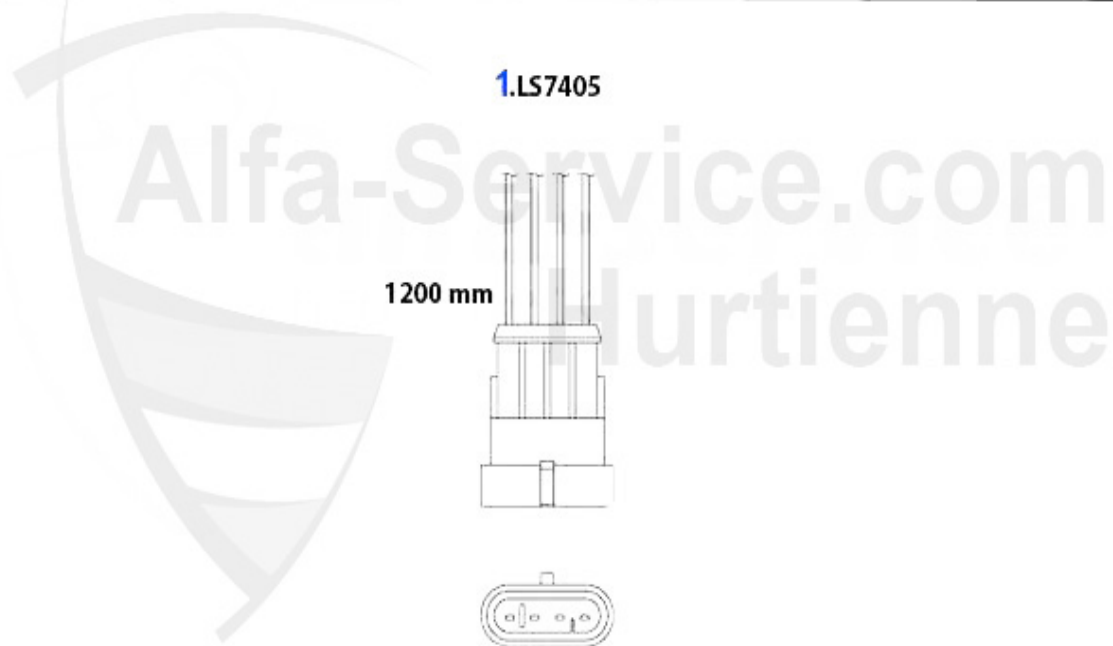

166 > impianto scarico > sonda Lambda > 2.5/3.0 V6 24V CF2

Lambda-Sonde/Lambda Probe 166 2.5/3.0 V6 24V CF2

---

1 LS7405

Lambda-Sonde 145/6 1.4/1.6/1.8/16V TS/2.0 QV,156 1.6 16

127.00 EUR