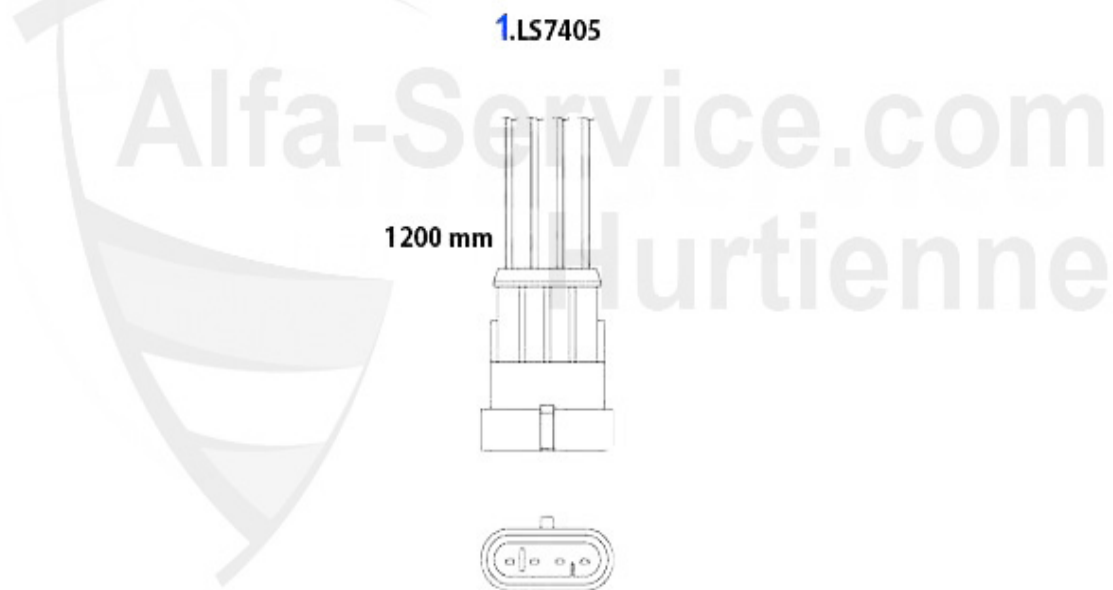

166 > impianto scarico > sonda Lambda > 2.0 V6 Turbo

Lambda-Sonde/Lambda Probe 166 2.0 V6 Turbo

---

1 LS7405

Lambda-Sonde 145/6 1.4/1.6/1.8/16V TS/2.0 QV,156 1.6 16

127.00 EUR