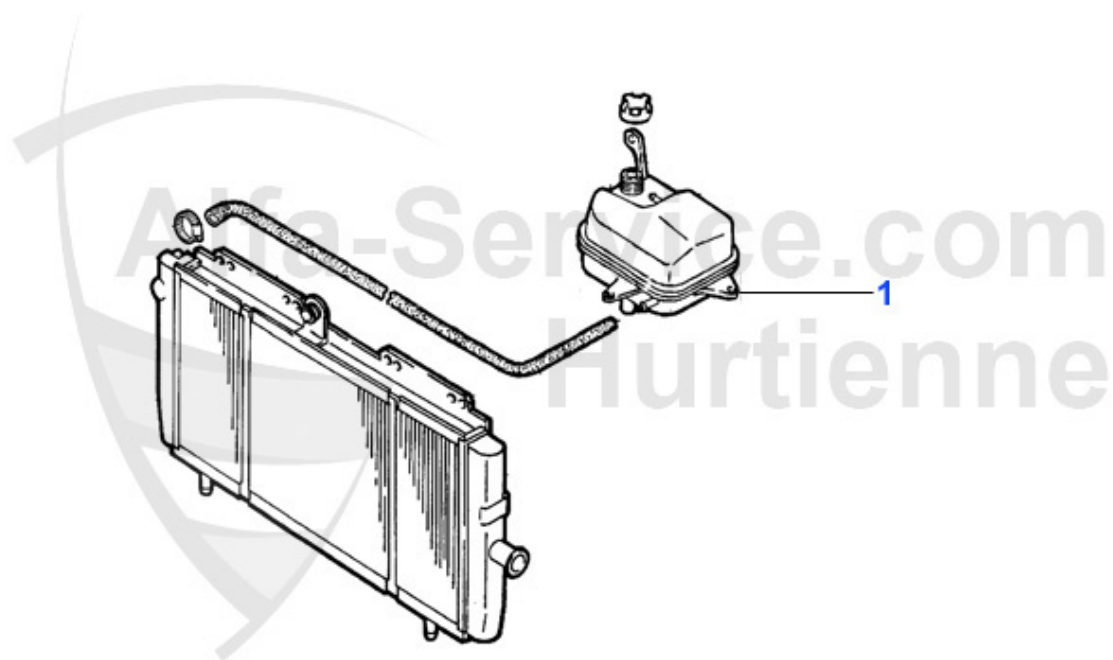

33 (905/7) > motore > raffreddamento motore > (905/7) 1.8 TD > vaso di espansione

1 KWB00633 vaso di espansione 33 TD (907/5) 88-94

29.90 EUR