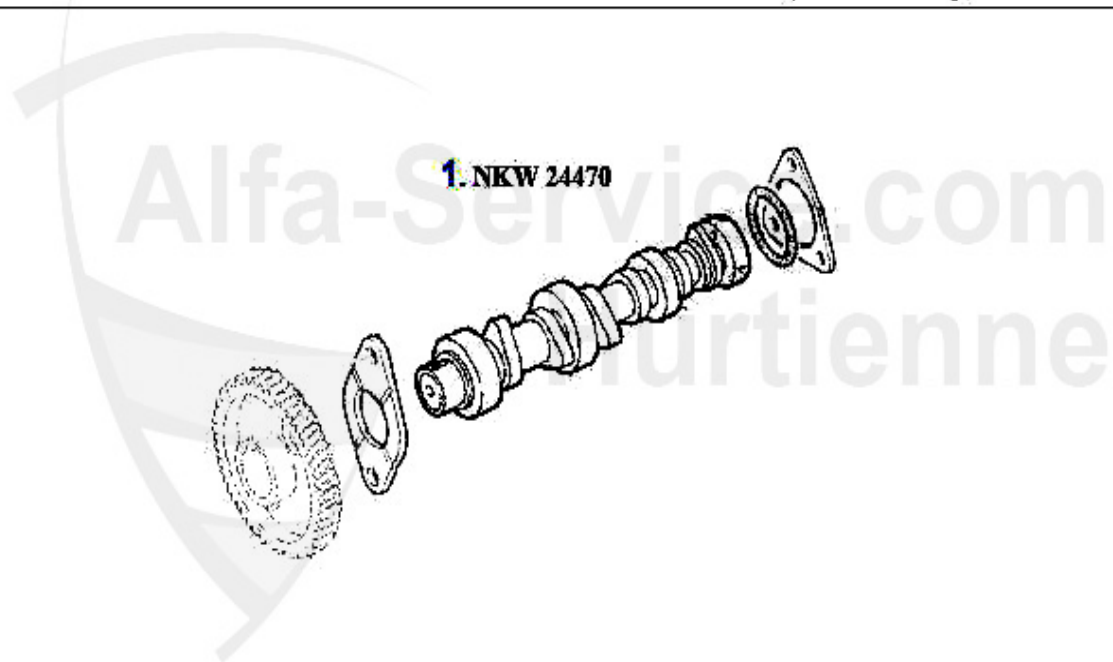

Nockenwelle/Camshaft 33 (905/7) TD

---

1 NKW24470

albero a camme 33 (905/7) 1.8/1.9 TD

502.67 EUR