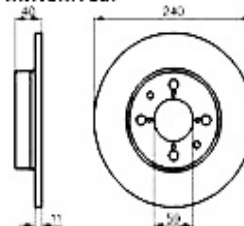

1	BS118111	Bremsscheibe VA Arna 1.2/1.3/ti 33 (905) 1.2/1.3/1.5/4x	46.16 EUR
2	BS118611	disco freno ant. 33 (905/7) 1.3/1.4/1.5/ 1.7/ie/16V/4x4	49.00 EUR
3	BS100751	disco freno ant. 33 (907) 1.7/ie/16V 4x4/QV,Sud/Sprint	59.99 EUR
4	BS100815	Bremsscheibe HA 33 (907) 1.4/1.5/ 1.7/ie/16V,145/6 1.4/	32.50 EUR