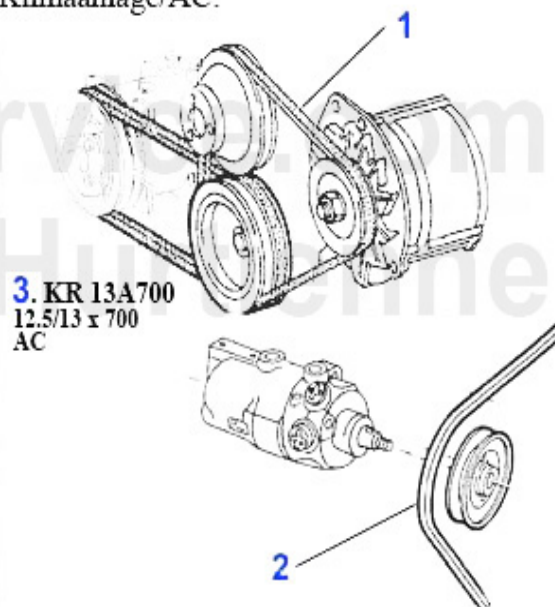

mit/with
Klimaanlage/AC: