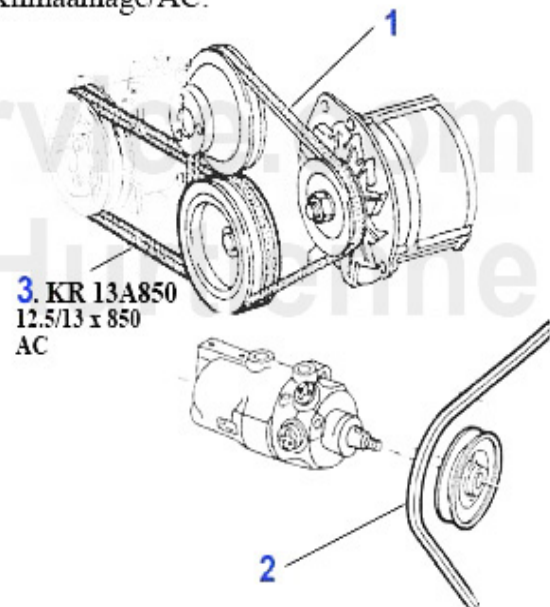

mit/with
Klimaanlage/AC: