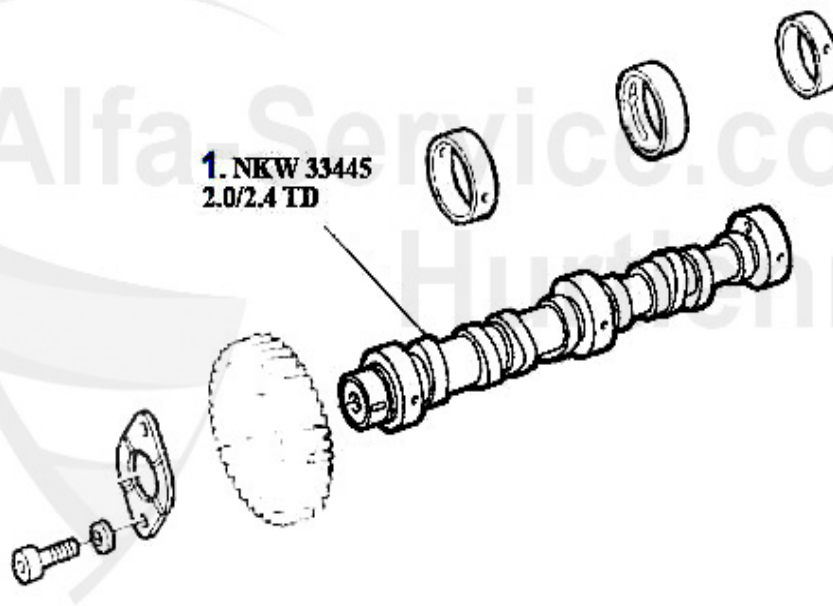

Nockenwelle/Camshaft 75 TD

---

1 NKW33445 albero a camme Alfetta,75,90 2.0/2.4 TD

511.90 EUR