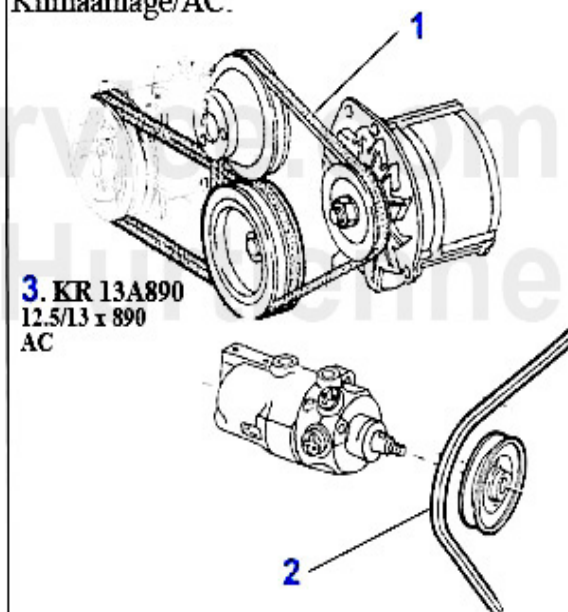

mit/with
Klimaanlage/AC: