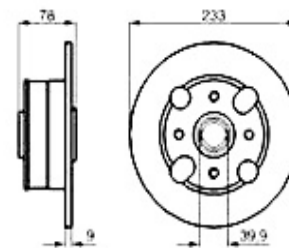

5. BS 100615
hinten/rear

3	BS118611	disco freno ant. 33 (905/7) 1.3/1.4/1.5/ 1.7/ie/16V/4x4	49.00 EUR
4	BS100751	disco freno ant. 33 (907) 1.7/ie/16V 4x4/QV,Sud/Sprint	59.99 EUR