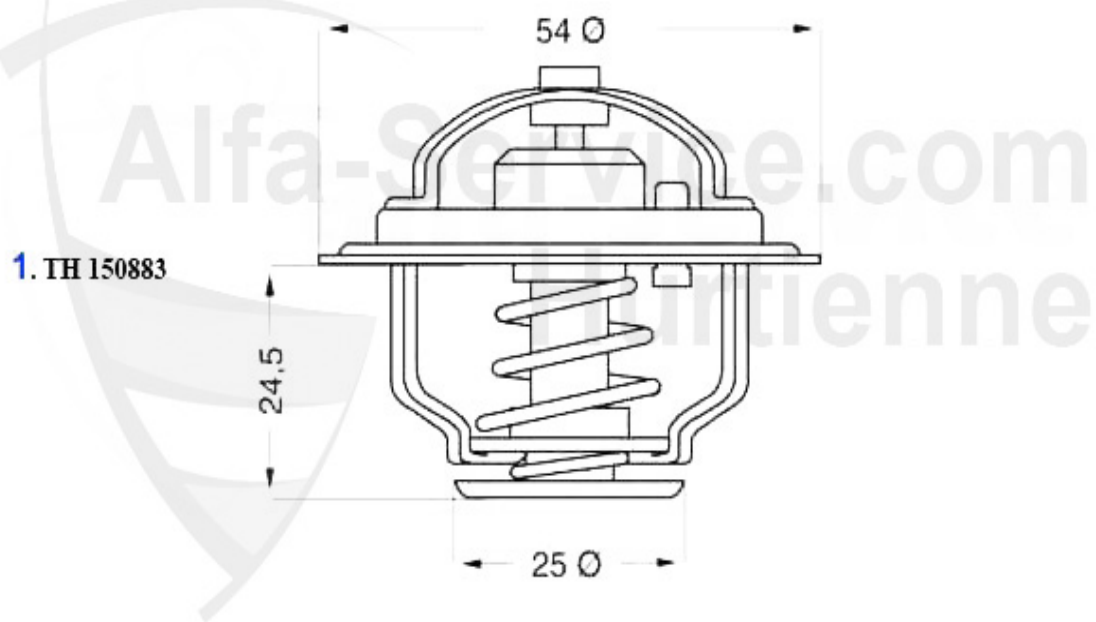

Thermostat Sud/Sprint (901/2)

---

1 TH150883

termostato Arna,Sud/Sprint,33 (905) 1.2/1.3

32.50 EUR