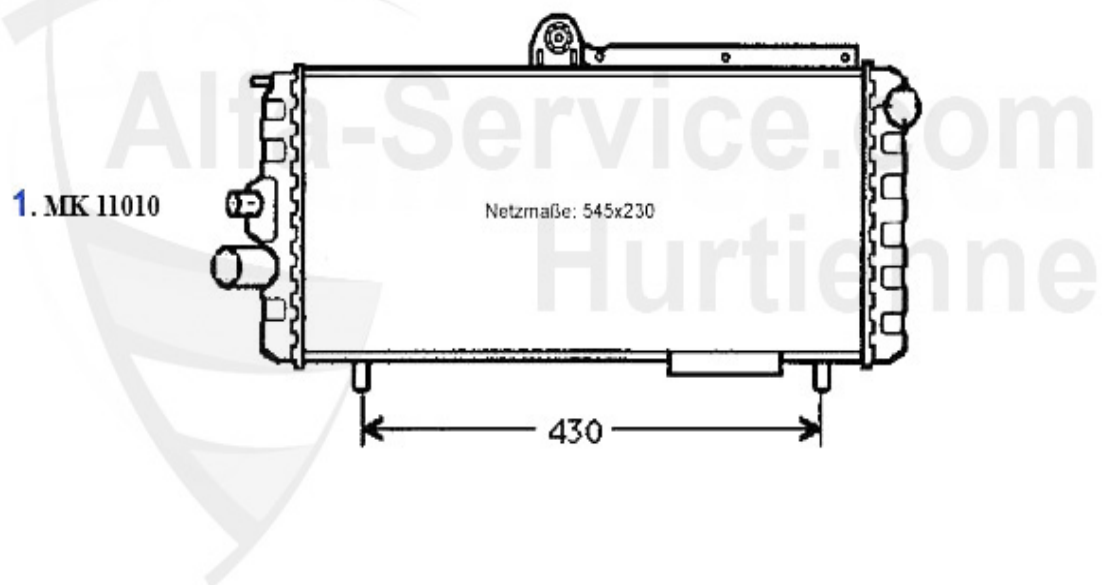

Kühler/Radiator Sud/Sprint (901/2)

---

1 MK11010

radiatore 33 (905),Arna,Sud/Sprint 1.2/ 1.3/1.5/1.7 73-

219.00 EUR