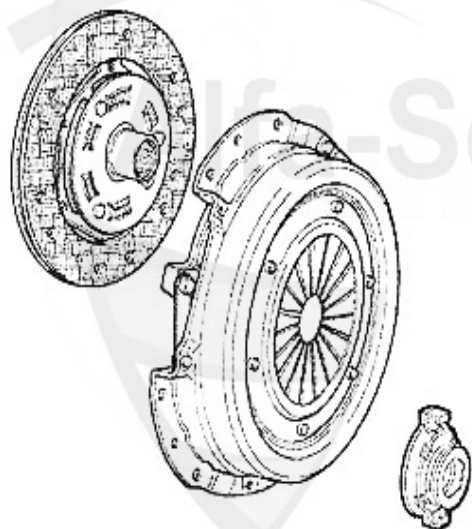

## Kupplungs-Kit/Clutch Set Sud (901)

1. KK 056002

Ø 200 mm

1.2/1.3 - 44/46/50/51/55 KW

2. KK 338001

Ø 200 mm

1.3/1.5 - 61/63/70/77 KW

1	KK056002	kit frizione Arna,Sud (901) 1.2/1.3,33 (905/7) 1.4ie/1.	288.99 EUR
2	KK338001	kit frizione Sud/Sprint 1.3/1.5/1.7/ie, 33 (905/7) 1.7/	222.99 EUR

## Kupplungs-Kit/Clutch Set Sud/Sprint (902)

1. KK 338001

Ø 200 mm

1 KK338001

kit frizione Sud/Sprint 1.3/1.5/1.7/ie, 33 (905/7) 1.7/

222.99 EUR