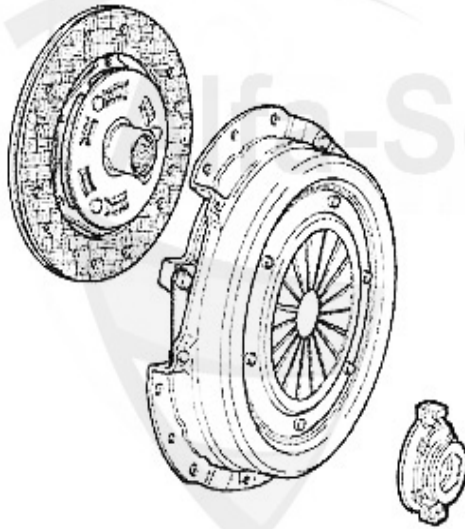

Kupplungs-Kit/Clutch Set Sud (901)

1. KK 056002

Ø 200 mm

1.2/1.3 - 44/46/50/51/55 KW

2. KK 338001

Ø 200 mm

1.3/1.5 - 61/63/70/77 KW

1	KK056002	kit frizione Arna,Sud (901) 1.2/1.3,33 (905/7) 1.4ie/1.	288.99 EUR
2	KK338001	kit frizione Sud/Sprint 1.3/1.5/1.7/ie, 33 (905/7) 1.7/	222.99 EUR