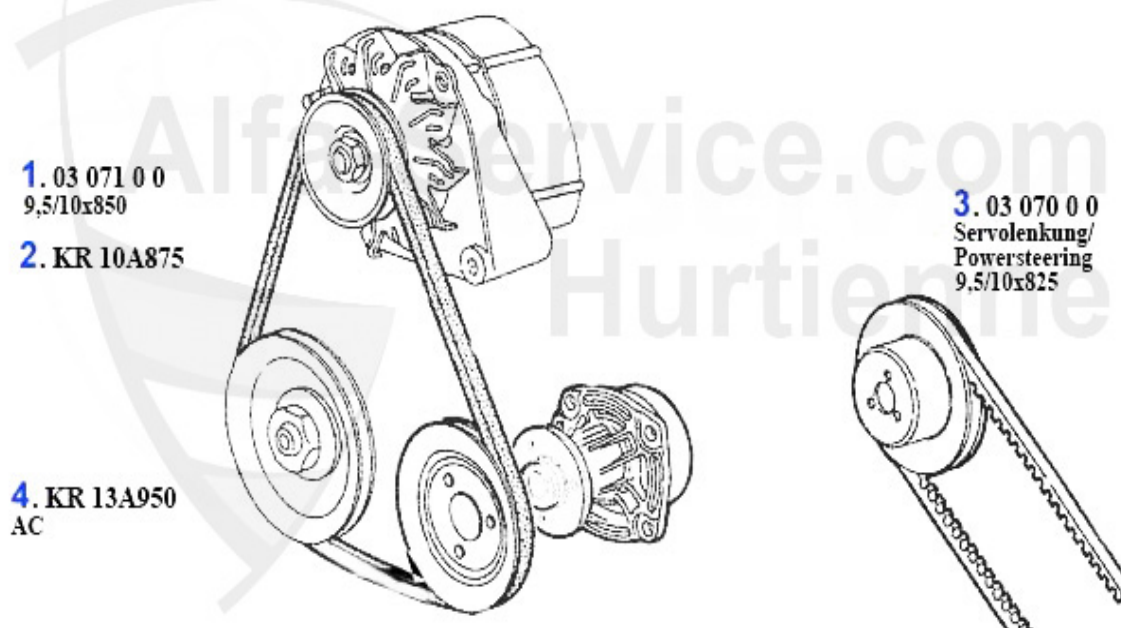

Keilriemen/V-Belts Sud/Sprint (901/2)

1	03 071 0 0	cinghia 9,5x850	15.51 EUR
2	KR10A875	cinghia 9.5x870/5 Sud/Sprint,Arna,33)905/7) generatore	11.90 EUR
3	03 070 0 0	cinghia 9,5x825	13.90 EUR
4	KR13A950	cinghia 12.5x950 33 (907),145/6 >11.96 climacompressore	14.64 EUR