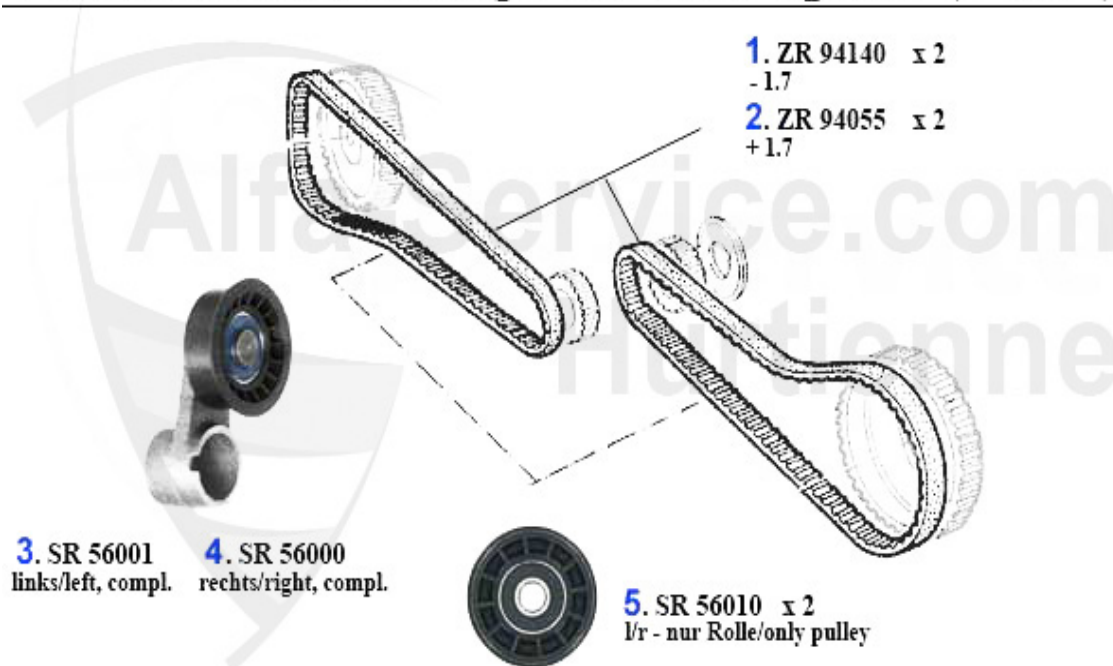

Zahnriemen/Timing Belt Sud/Sprint (901/2)

1	ZR94140	cinghia dentata 098S170 Sud/Sprint,Arna, 33 (905/7) 1.3	34.90 EUR
2	ZR94055	cinghia dentata 100S170 33 (905/7) 1.3/ 1.5/1.7/ie/16V/	23.21 EUR
3	SR56001	puleggia sx Arna, Sud/Sprint,33,145/6	88.00 EUR
4	SR56000	puleggia dx Arna, Sud/Sprint,33,145/6	88.00 EUR
5	SR56010	puleggia 33,145/6 1.7 ie 16V	34.00 EUR