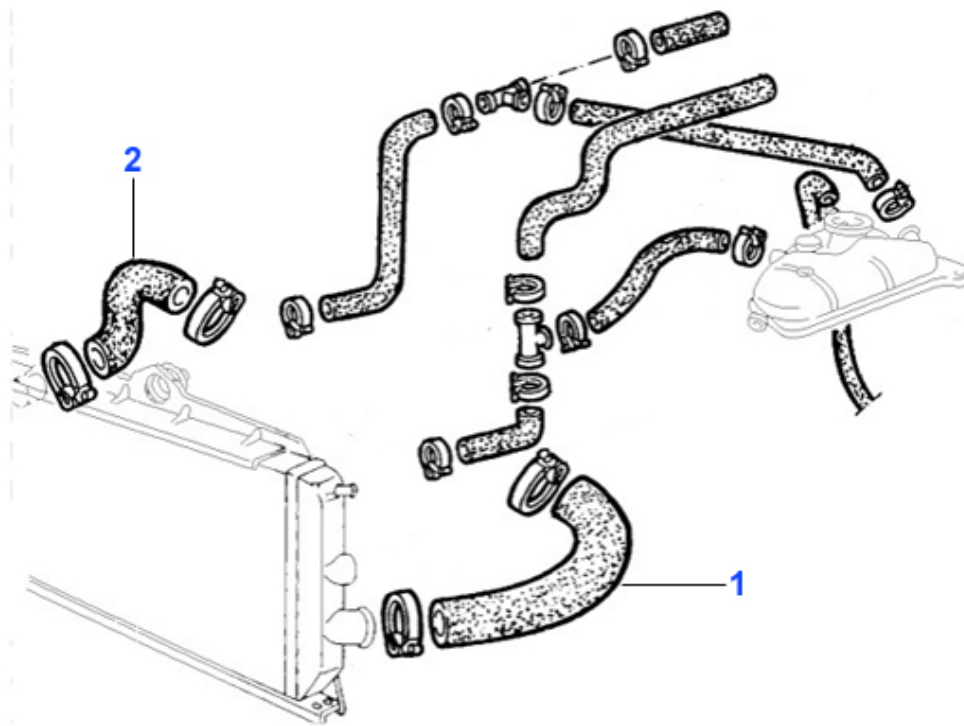

Alfa Sud/Sprint > motore > raffreddamento motore > tubi

1	KWS09745	tubo acqua inferiore Sud/Sprint > Mot. 05886
2	KWS02968	tubo acqua superiore Sud/Sprint,33 (905)

Preis auf Anfrage

20.50 EUR